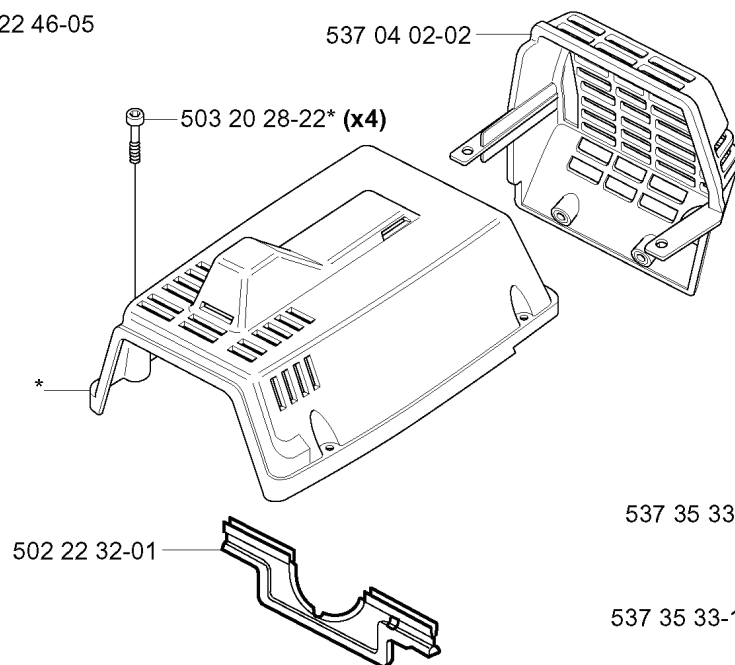

**H****\*compl 537 15 51-01****250R****H****\*compl 537 15 51-01****252RX**

REF.	PART NO.	DESCRIPTION	REMARK	QTY.	KIT
537 15 51-01	537155101	KIT		1	
738 22 02-19	738220219	BALL BEARING		2	
725 53 33-55	725533355	SCREW IHSCM		2	
537 05 67-01	537056701	CLUTCH ASSY	RX	1	
735 31 33-10	735313310	CIRCLIP		1	
503 20 02-20	503200220	SCREW IHSCFM		4	
503 20 20-06	503202006	SCREW IHSCM		2	
537 06 28-02	537062802	WASHER		1	
537 06 28-01	537062801	WASHER		1	
537 06 31-01	537063101	BEARING BUSH		2	
537 04 82-01	537048201	CLUTCH SHOE		2	
537 04 83-01	537048301	CLUTCH SPRING		2	
537 07 09-01	537070901	CLUTCH		1	
537 17 13-01	537171301	CLUTCH		1	
537 17 21-01	537172101	CLUTCH ASSY		1	
735 11 64-50	735116450	SPRING WASHER		1	
503 22 21-02	503222102	LOCK NUT		1	
502 26 31-01	502263101	CLUTCH DRUM ASSY		1	

**Q** \*compl 502 17 35-05

REF.	PART NO.	DESCRIPTION	REMARK	QTY.	KIT
502 17 35-05	502173505	CRANKCASE		1	
502 28 04-01	502280401	GROMMET		1	
502 26 05-02	502260502	BUSHING		1	
720 13 07-10	720130710	PARALLEL PIN		2	
735 11 46-50	735114650	SPRING WASHER		2	
502 22 89-01	502228901	HOSE		1	
502 22 94-01	502229401	CRANKCASE		1	
725 53 35-55	725533555	SCREW IHSCM		5	
725 53 43-55	725534355	SCREW IHSCM		2	
725 52 89-55	725528955	SCREW IHSCM		3	
502 26 01-01	502260101	BEARING CAGE		1	
502 26 98-01	502269801	SEALING RING HOLDER		1	
503 26 02-04	503260204	SEALING RING		1	
740 42 22-00	740422200	O-RING		1	
502 17 33-02	502173302	BACKING PLATE		1	

**P**

\*compl 502 05 08-74

---

REF.	PART NO.	DESCRIPTION	REMARK	QTY.	KIT
502 05 08-74	502050874	CRANKSHAFT ASSY		1	
738 22 02-25	738220225	BALL BEARING		1	
501 45 16-01	501451601	NEEDLE BEARING		1	

**G** \*compl 502 22 46-05