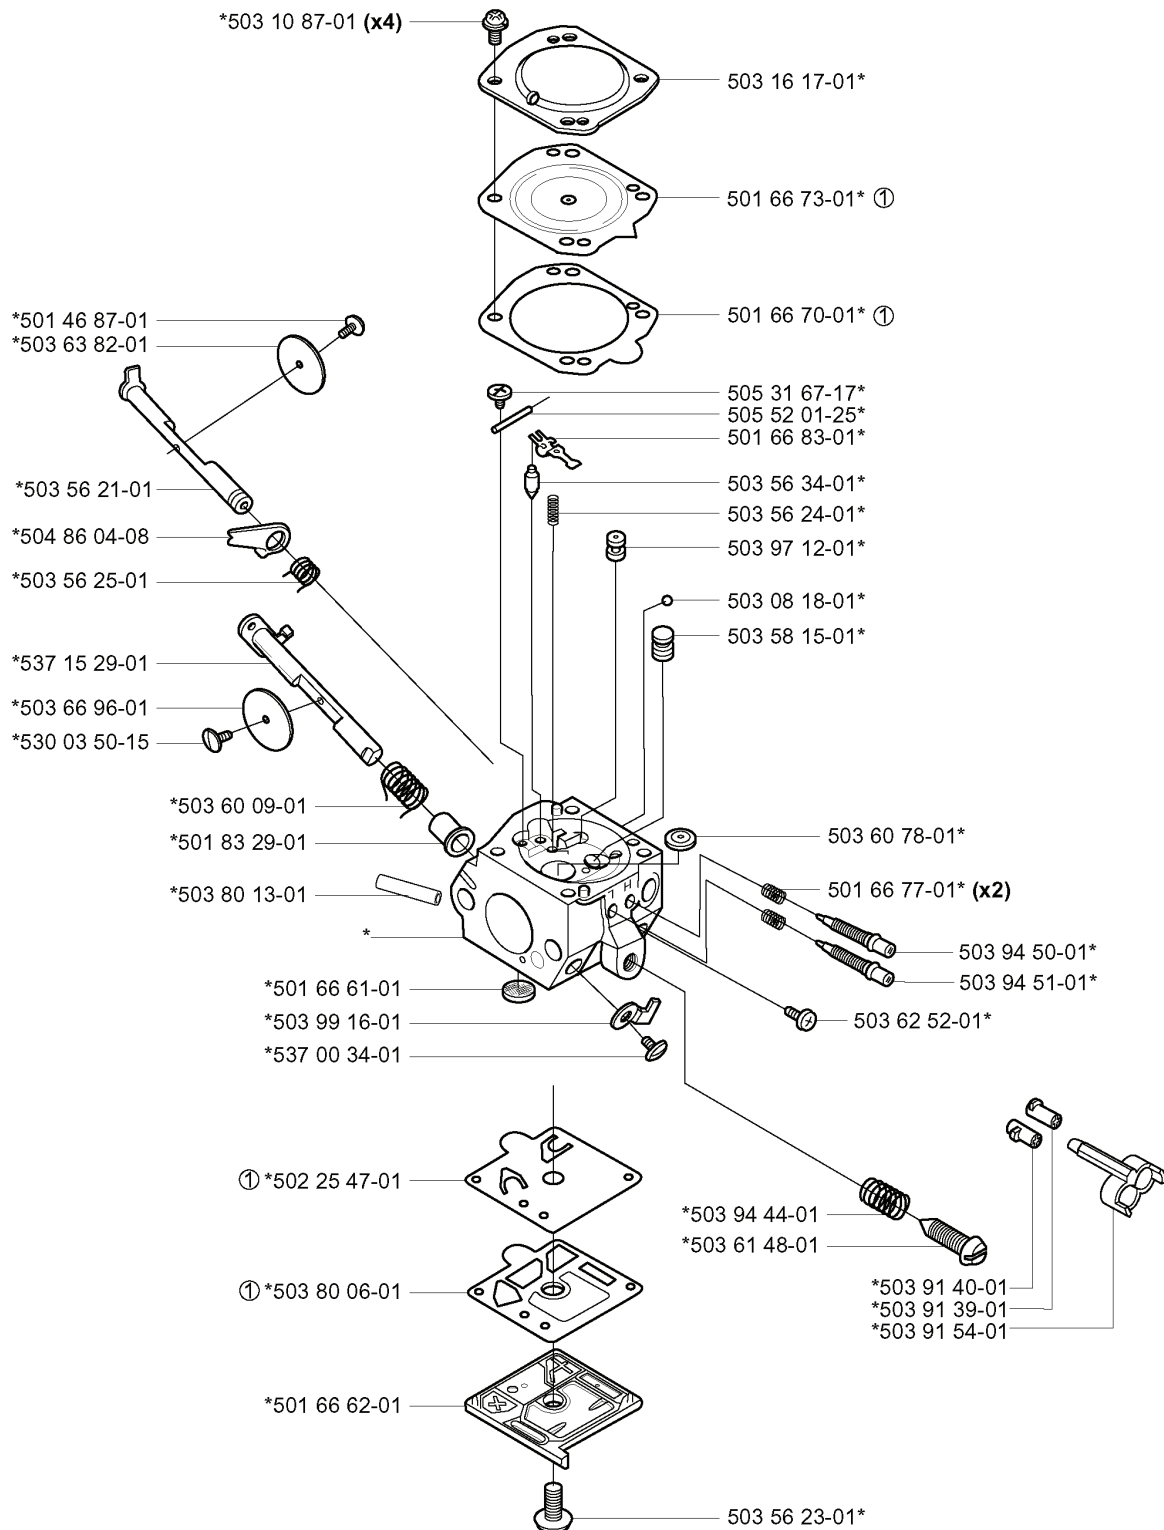

R *compl 503 28 18-07 Walbro HDA 187 (EPA)

Walbro HDA-187

① 531 00 45-21
Set of gaskets
Dichtungssatz
Jeu de joints
Juego de juntas
Packningssats