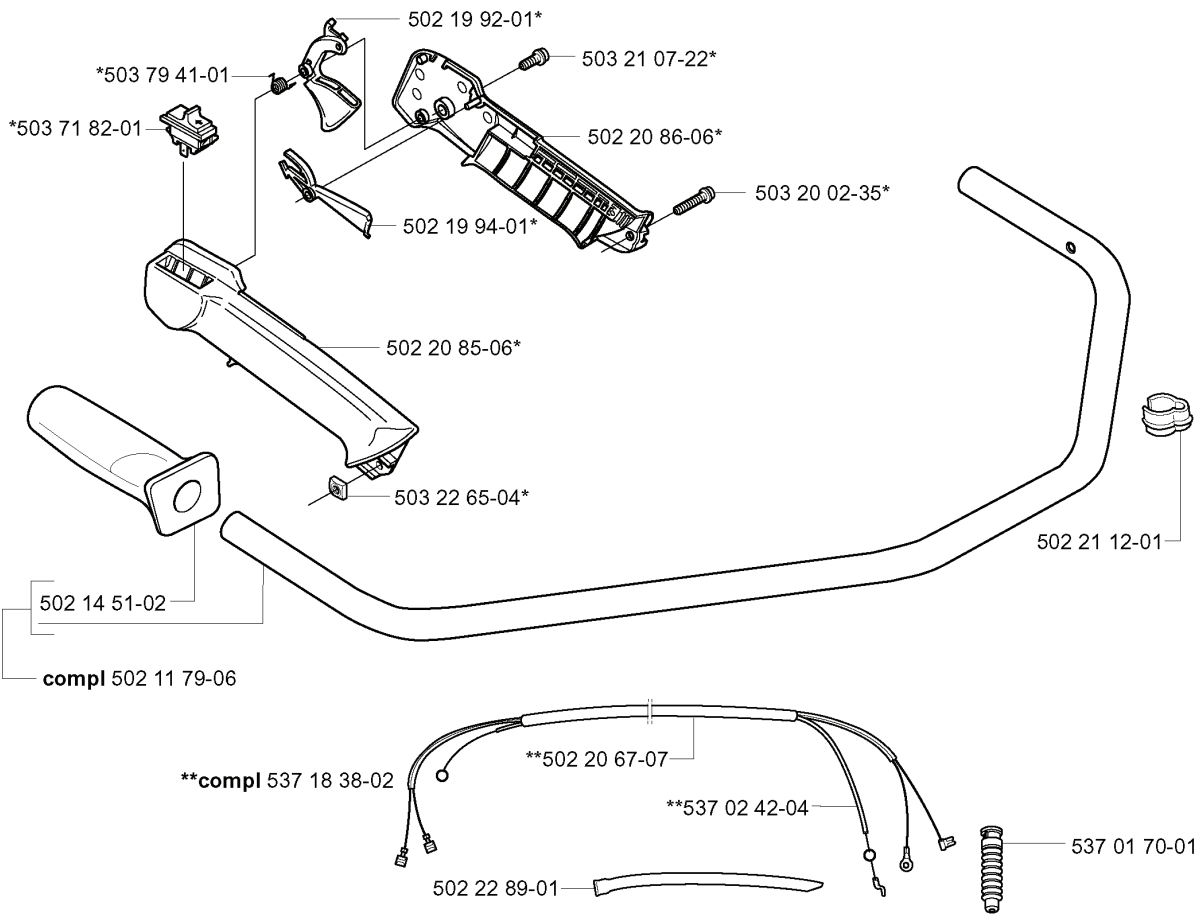

C

*compl 502 28 06-14

250R