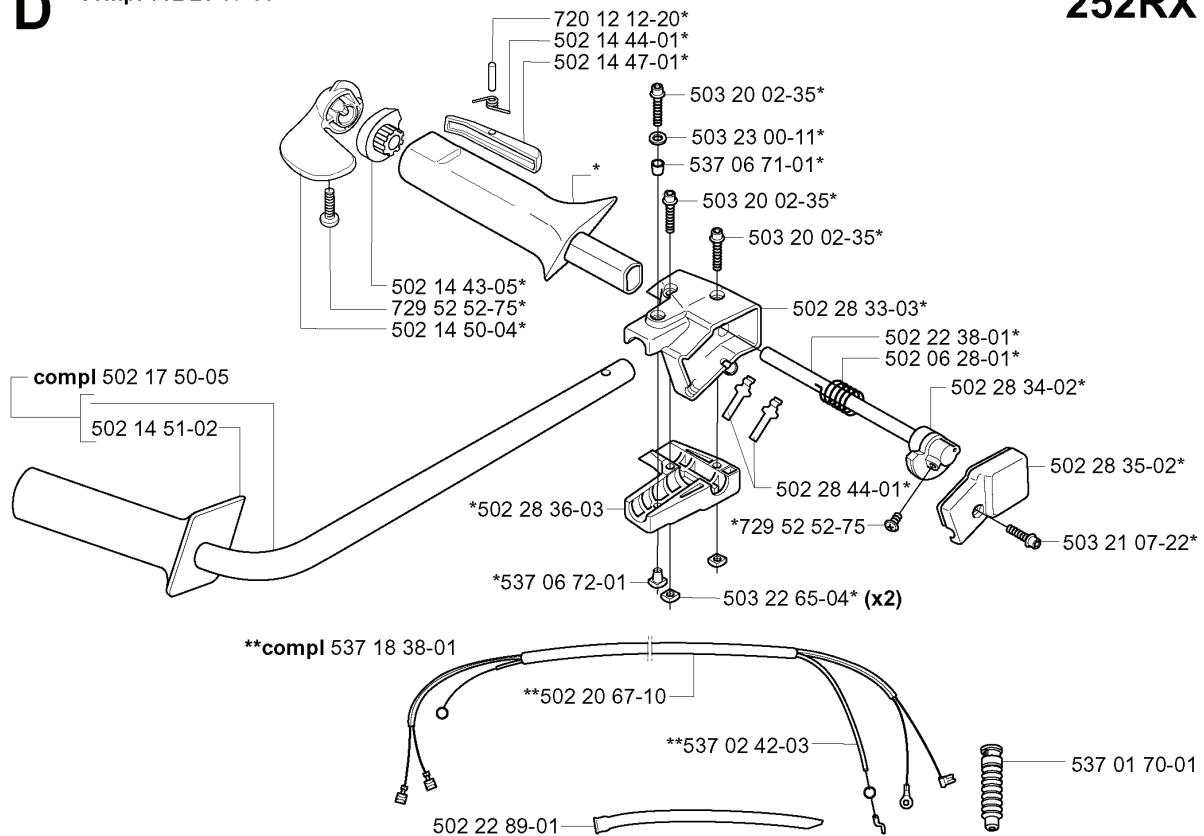

D

*compl 502 28 37-05

252RX