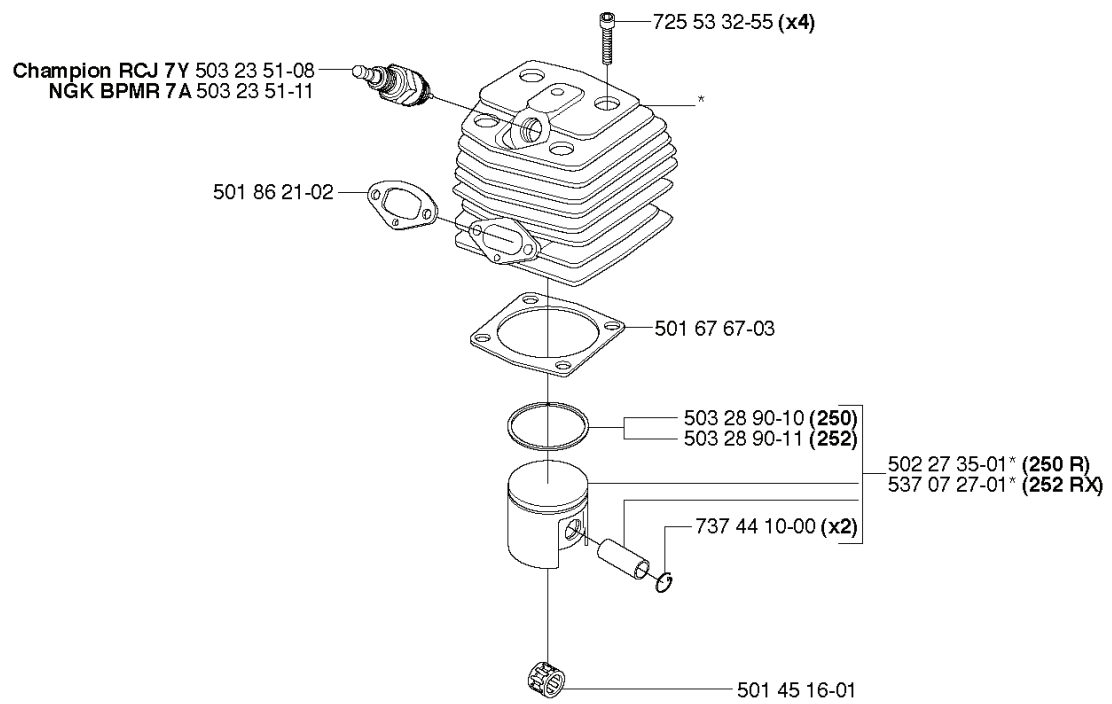

**Q** \*compl 502 17 35-05

REF.	PART NO.	DESCRIPTION	REMARK	QTY.	KIT
502 17 35-05	502173505	CRANKCASE		1	
502 28 04-01	502280401	GROMMET		1	
502 26 05-02	502260502	BUSHING		1	
720 13 07-10	720130710	PARALLEL PIN		2	
735 11 46-50	735114650	SPRING WASHER		2	
502 22 89-01	502228901	HOSE		1	
502 22 94-01	502229401	CRANKCASE		1	
725 53 35-55	725533555	SCREW IHSCM		5	
725 53 43-55	725534355	SCREW IHSCM		2	
725 52 89-55	725528955	SCREW IHSCM		3	
502 26 01-01	502260101	BEARING CAGE		1	
502 26 98-01	502269801	SEALING RING HOLDER		1	
503 26 02-04	503260204	SEALING RING		1	
740 42 22-00	740422200	O-RING		1	
502 17 33-02	502173302	BACKING PLATE		1	

**P**

\*compl 502 05 08-74

---

REF.	PART NO.	DESCRIPTION	REMARK	QTY.	KIT
502 05 08-74	502050874	CRANKSHAFT ASSY		1	
738 22 02-25	738220225	BALL BEARING		1	
501 45 16-01	501451601	NEEDLE BEARING		1	

**G** \*compl 502 22 46-05

537 35 33-11 (250R) — **250 R**  
Husqvarna

537 35 33-12 (252RX) — **252 RX**  
Husqvarna

---

REF.	PART NO.	DESCRIPTION	REMARK	QTY.	KIT
502 22 46-05	502224605	CYLINDER COVER ASSY		1	
502 22 32-01	502223201	SEALING COLLAR		1	
503 20 28-22	503202822	SCREW IHSCMO		4	
537 04 02-02	537040202	HEAT PROTECTOR		1	
537 35 33-12	537353312	LABEL	252RX	1	
537 35 33-11	537353311	LABEL	250R	1	

**N** \*compl 502 27 34-01 (250 R Ø 44 mm)  
\*compl 502 22 77-02 (252 RX Ø 45 mm)

REF.	PART NO.	DESCRIPTION	REMARK	QTY.	KIT
502 27 34-01	502273401	CYLINDER	250 R DIA. 44 MM	1	
502 22 77-02	502227702	CYLINDER ASSY	252 RX DIA. 45 MM	1	
503 23 51-08	503235108	SPARK PLUG	CHAMPION RCJ 7Y	1	
503 23 51-11	503235111	SPARK PLUG	NGK BPMR 7A	1	
501 86 21-02	501862102	GASKET		1	
501 45 16-01	501451601	NEEDLE BEARING		1	
737 44 10-00	737441000	SNAP RING		2	
537 07 27-01	537072701	PISTON ASSY	252 RX	1	
502 27 35-01	502273501	PISTON ASSY	250 R	1	
503 28 90-11	503289011	PISTON RING	252	1	
503 28 90-10	503289010	PISTON RING	250	1	
501 67 67-03	501676703	CYLINDER BASE GASKET		1	
725 53 32-55	725533255	SCREW		4	