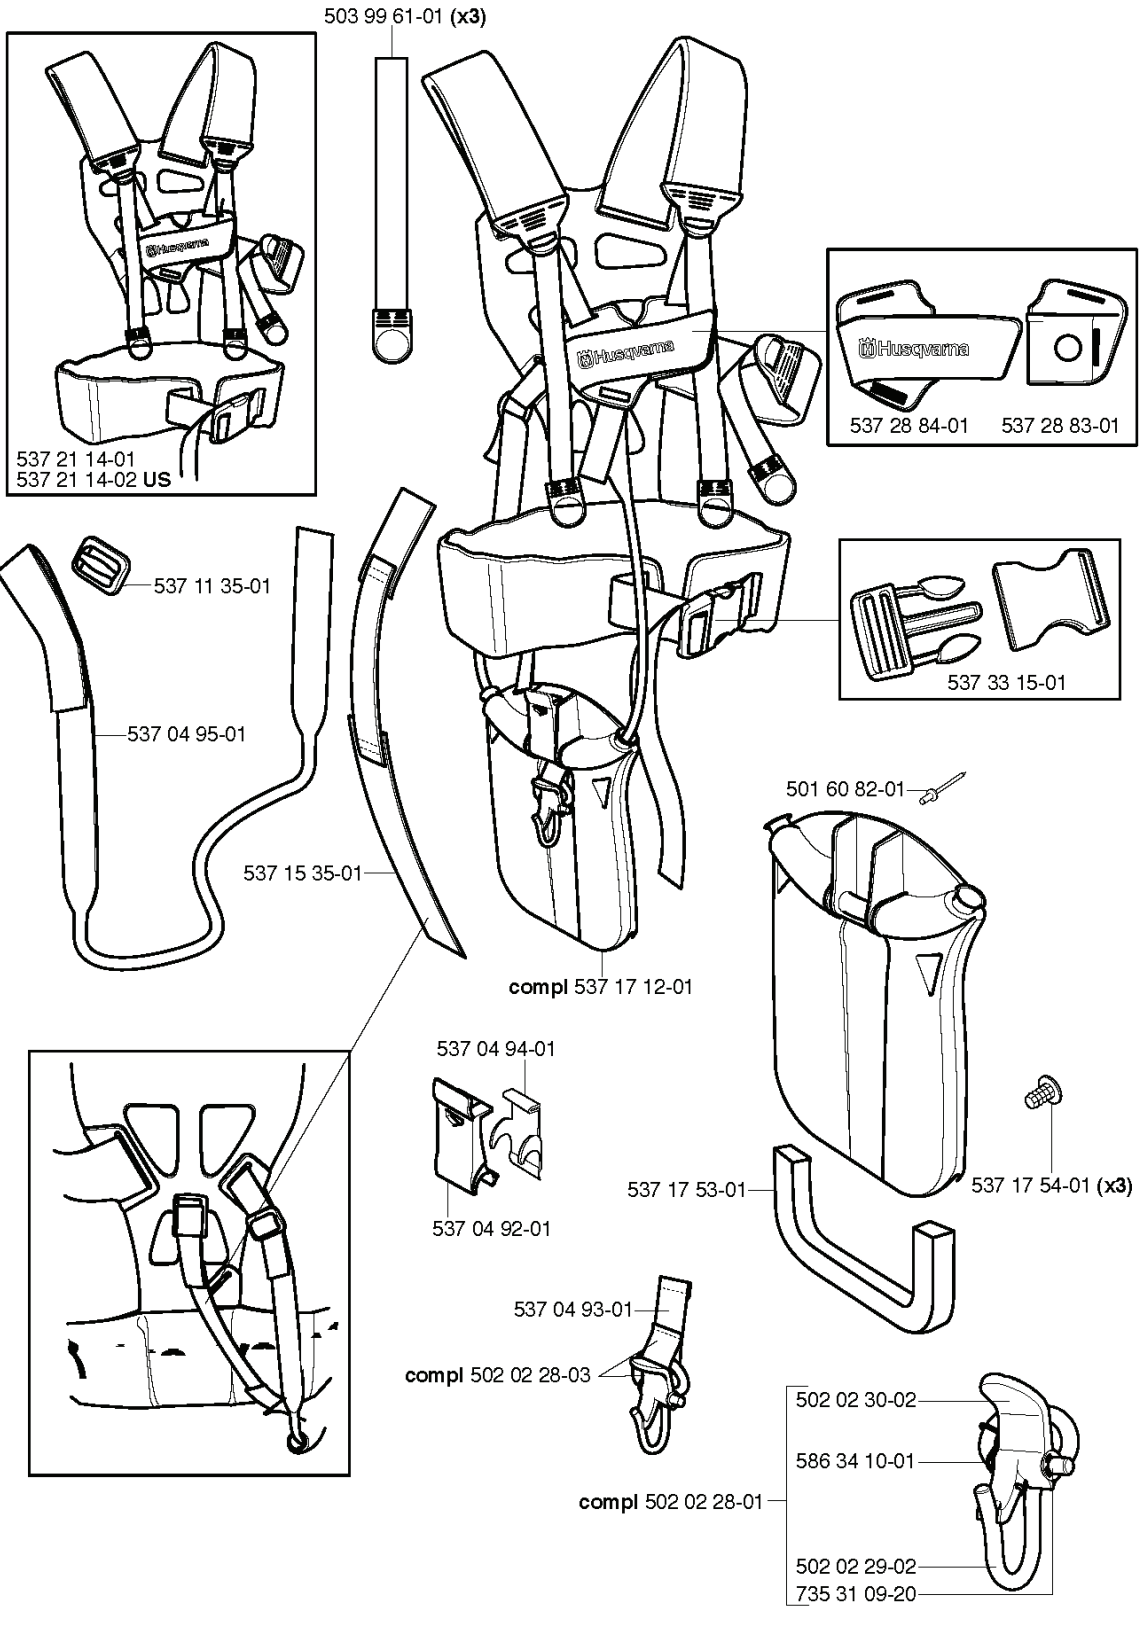

U Trio Balance
compl 531 00 92-08
compl 531 00 92-09 US