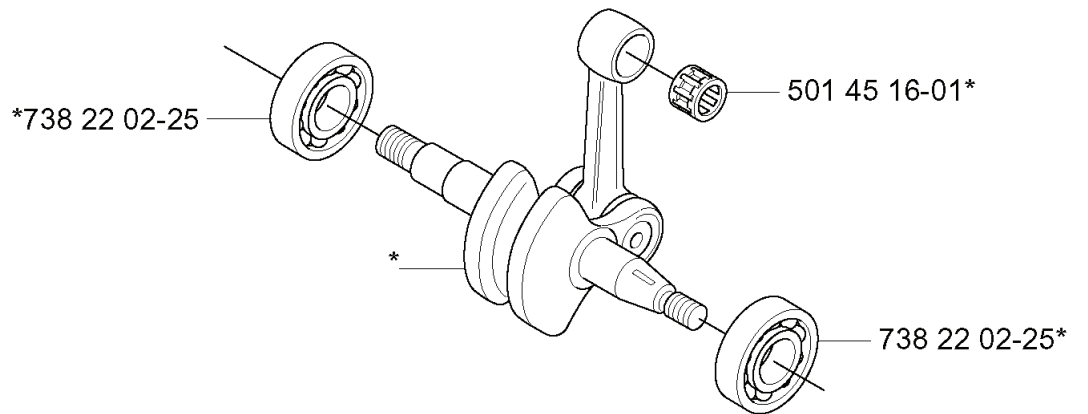

P

*compl 502 05 08-74