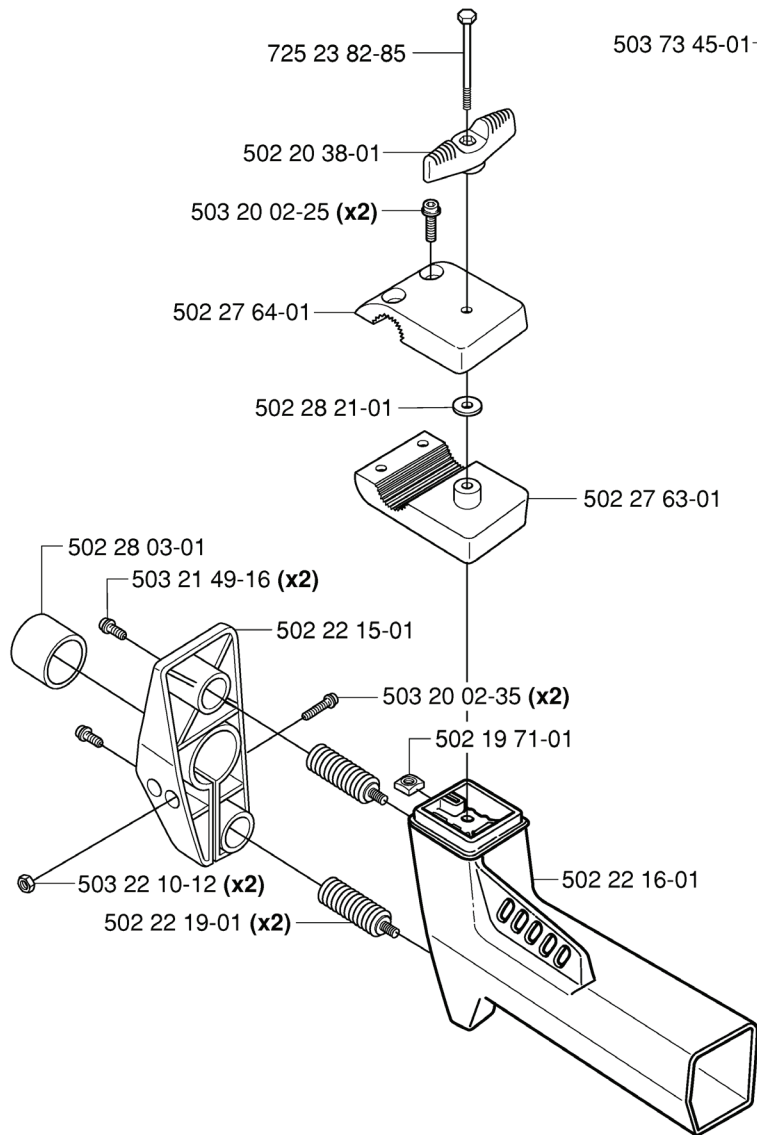

**B**

537 29 47-06

(U.S., CAN) 537 29 47-03

---

REF.	PART NO.	DESCRIPTION	REMARK	QTY.	KIT
537 29 47-06	537294706	LABEL		1	
537 29 47-03	537294703	LABEL	U.S. CAN	1	
502 04 15-05	502041505	TUBE DRIVESHAFT ASSY	RX	1	
502 27 32-02	502273202	TUBE	R	1	
537 01 40-04	537014004	DRIVE SHAFT ASSY	R	1	
537 01 40-03	537014003	DRIVE SHAFT ASSY	RX	1	

**E**

REF.	PART NO.	DESCRIPTION	REMARK	QTY.	KIT
725 23 82-85	725238285	SCREW EHHM		1	
502 20 38-01	502203801	KNOB		1	
503 20 02-25	503200225	SCREW IHSCFM		2	
502 27 64-01	502276401	HANDLEBAR BRACKET		1	
502 28 21-01	502282101	WASHER		1	
502 28 03-01	502280301	STAPLE		1	
503 21 49-16	503214916	SCREW IHSCFT		2	
503 22 10-12	503221012	HEXAGON NUT		2	
502 22 19-01	502221901	ANTIVIBRATION ELEMENT		2	
502 22 16-01	502221601	SUSPENSION		1	
502 19 71-01	502197101	SQUARE NUT		1	
503 20 02-35	503200235	SCREW IHSCFM		2	
502 22 15-01	502221501	RETAINER		1	
502 27 63-01	502276301	HANDLEBAR BRACKET		1	
503 73 45-01	503734501	LABEL		1	