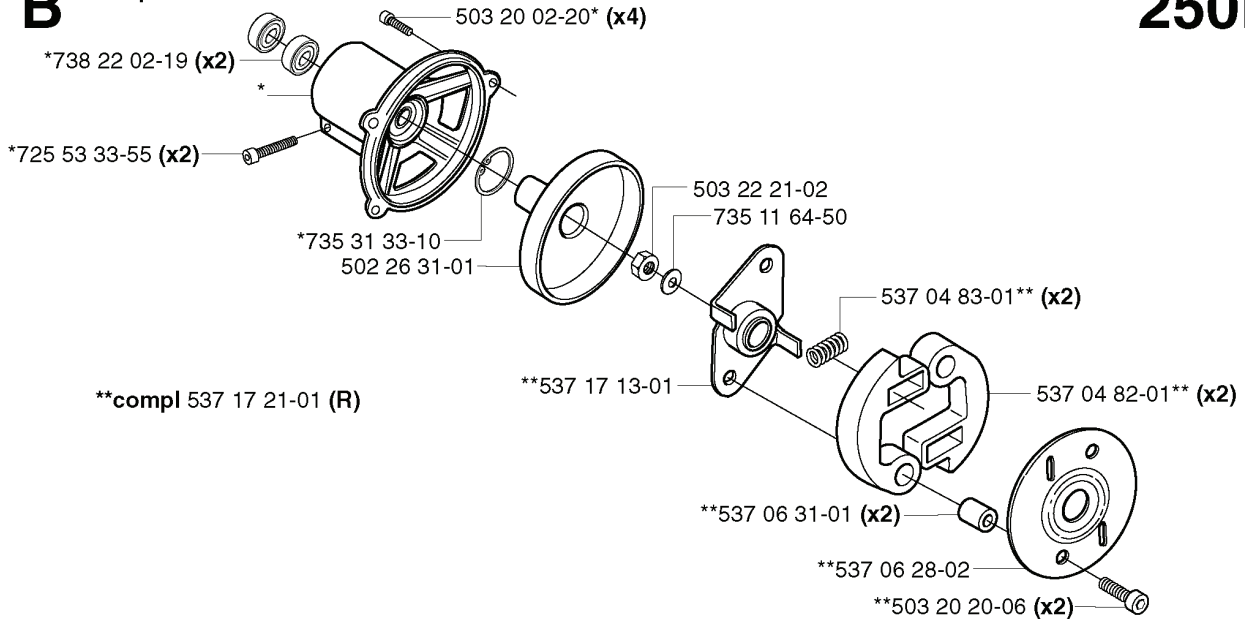

REF.	PART NO.	DESCRIPTION	REMARK	QTY.	KIT
502 27 33-03	502273303	TOOL KIT		1	
501 19 22-01	501192201	TOOL		1	
531 00 60-76	531006076	OIL		1	
502 27 22-01	502272201	SAW BLADE GUARD	200 MM	1	
502 03 94-03	502039403	SAW BLADE GUARD	225 MM	1	
502 26 34-01	502263401	SPLASH GUARD		1	
503 74 29-01	503742901	DECAL		1	
503 21 07-16	503210716	SCREW IHSCT		1	
503 79 88-01	503798801	BLADE		1	
503 81 15-01	503811501	BASEPLATE		1	
503 91 60-01	503916001	TRIMMER GUARD		1	
502 26 23-01	502262301	TRIMMER GUARD ASSY		1	
502 03 55-05	502035505	TRANSPORT GUARD	200-250 MM	1	
502 15 70-01	502157001	SUPPORT CUP		1	
503 90 18-01	503901801	SUPPORT CUP		1	
503 97 64-01	503976401	GREASE		1	
501 68 89-01	501688901	COMBINATION WRENCH		1	
502 28 59-01	502285901	STOP		1	
502 11 46-02	502114602	SOCKET WRENCH		1	
502 21 58-01	502215801	WRENCH		1	
501 60 02-03	501600203	SCREWDRIVER		1	
501 69 17-01	501691701	COMBINATION WRENCH		1	

**B****\*compl 537 15 51-01****250R****C****\*compl 537 15 51-01****252RX**

REF.	PART NO.	DESCRIPTION	REMARK	QTY.	KIT
537 15 51-01	537155101	KIT		1	
738 22 02-19	738220219	BALL BEARING		2	
725 53 33-55	725533355	SCREW IHSCM		2	
537 05 67-01	537056701	CLUTCH ASSY	RX	1	
735 31 33-10	735313310	CIRCLIP		1	
503 20 20-06	503202006	SCREW IHSCM		2	
537 06 28-01	537062801	WASHER		1	
537 06 28-02	537062802	WASHER		1	
537 06 31-01	537063101	BEARING BUSH		2	
537 04 82-01	537048201	CLUTCH SHOE		2	
537 04 83-01	537048301	CLUTCH SPRING		2	
537 07 09-01	537070901	CLUTCH		1	
537 17 13-01	537171301	CLUTCH		1	
735 11 64-50	735116450	SPRING WASHER		1	
537 17 21-01	537172101	CLUTCH ASSY		1	
503 22 21-02	503222102	LOCK NUT		1	
502 26 31-01	502263101	CLUTCH DRUM ASSY		1	
503 20 02-20	503200220	SCREW IHSCFM		4	