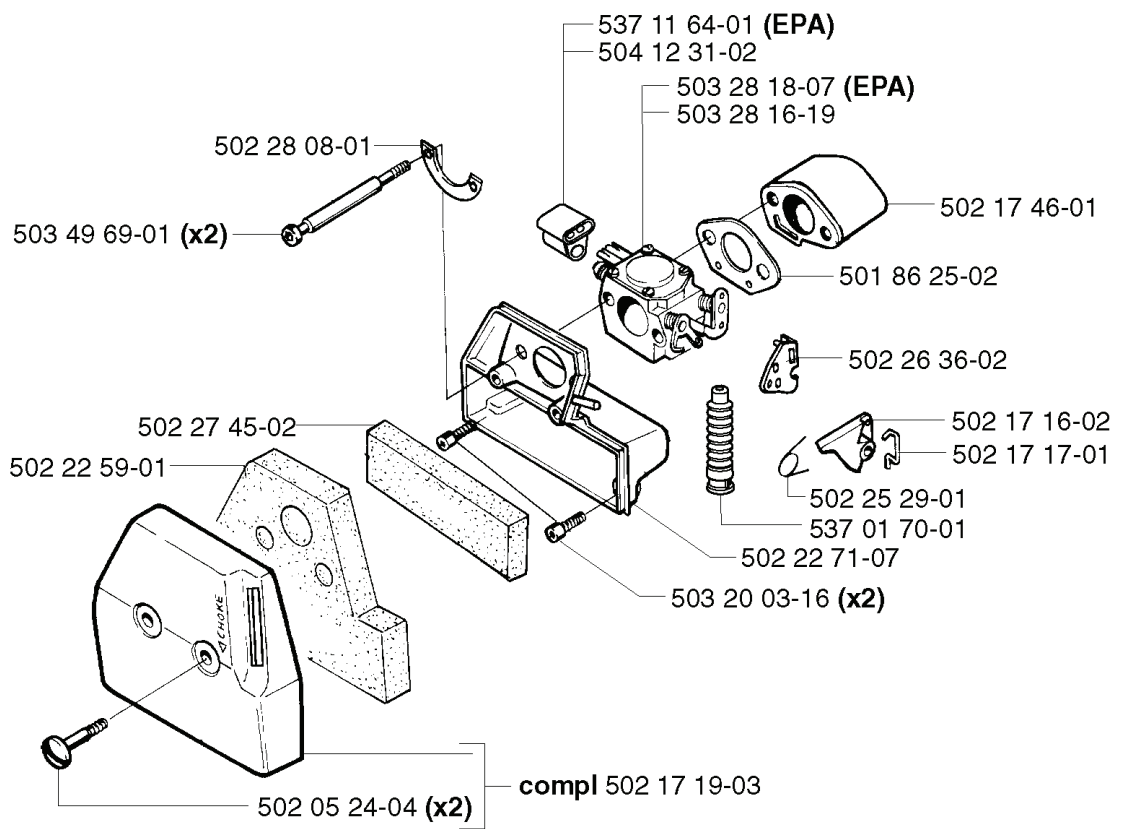

# **SPARE PARTS LIST**

**J**

\*compl 537 15 00-01

---

REF.	PART NO.	DESCRIPTION	REMARK	QTY.	KIT
537 15 00-01	537150001	ELECTRONIC MODULE		1	
502 25 90-01	502259001	FLYWHEEL ASSY		1	
501 48 92-01	501489201	LOCKWASHER		2	
501 46 57-01	501465701	PAWL		2	
502 05 42-01	502054201	SPRING		2	
503 23 00-05	503230005	WASHER		2	
501 54 15-02	501541502	DRIVE PIN		2	
501 53 16-01	501531601	CABLE		1	
505 27 75-16	505277516	CABLE SLEEVE		1	
735 11 64-50	735116450	SPRING WASHER		1	
503 22 21-02	503222102	LOCK NUT		1	
503 20 25-20	503202520	SCREW IHSCM		2	
501 48 54-02	501485402	SPARK PLUG CAP		1	

**D**

\*compl 502 22 46-05

502 21 26-28 (250R)

502 21 26-29 (252RX)

---

REF.	PART NO.	DESCRIPTION	REMARK	QTY.	KIT
502 22 46-05	502224605	CYLINDER COVER ASSY		1	
503 20 28-22	503202822	SCREW IHSCMO		4	
502 21 26-28	502212628	DECAL	250R	1	
502 21 26-29	502212629	DECAL	252RX	1	
502 22 32-01	502223201	SEALING COLLAR		1	
537 04 02-02	537040202	HEAT PROTECTOR		1	

**A**

REF.	PART NO.	DESCRIPTION	REMARK	QTY.	KIT
502 28 08-01	502280801	WASHER		1	
503 49 69-01	503496901	SCREW		2	
502 27 45-02	502274502	PREFILTER		1	
502 22 59-01	502225901	AIR FILTER		1	
502 05 24-04	502052404	SCREW		2	
502 17 19-03	502171903	FILTER COVER		1	
503 20 03-16	503200316	SCREW IHSCFM		2	
502 22 71-07	502227107	FILTER HOLDER		1	
537 01 70-01	537017001	BELLOWS		1	
502 25 29-01	502252901	SPRING		1	
502 17 17-01	502171701	LÄNKTRÅD		1	
502 17 16-02	502171602	CHOKE CONTROL		1	
502 26 36-02	502263602	LEVER		1	
501 86 25-02	501862502	GASKET		1	
502 17 46-01	502174601	MANIFOLD		1	
503 28 16-19	503281619	CARBURETTOR		1	
503 28 18-07	503281807	CARBURETTOR	EPA	1	
504 12 31-02	504123102	CHISEL GUIDE		1	
537 11 64-01	537116401	GUIDE BUSHING	EPA	1	