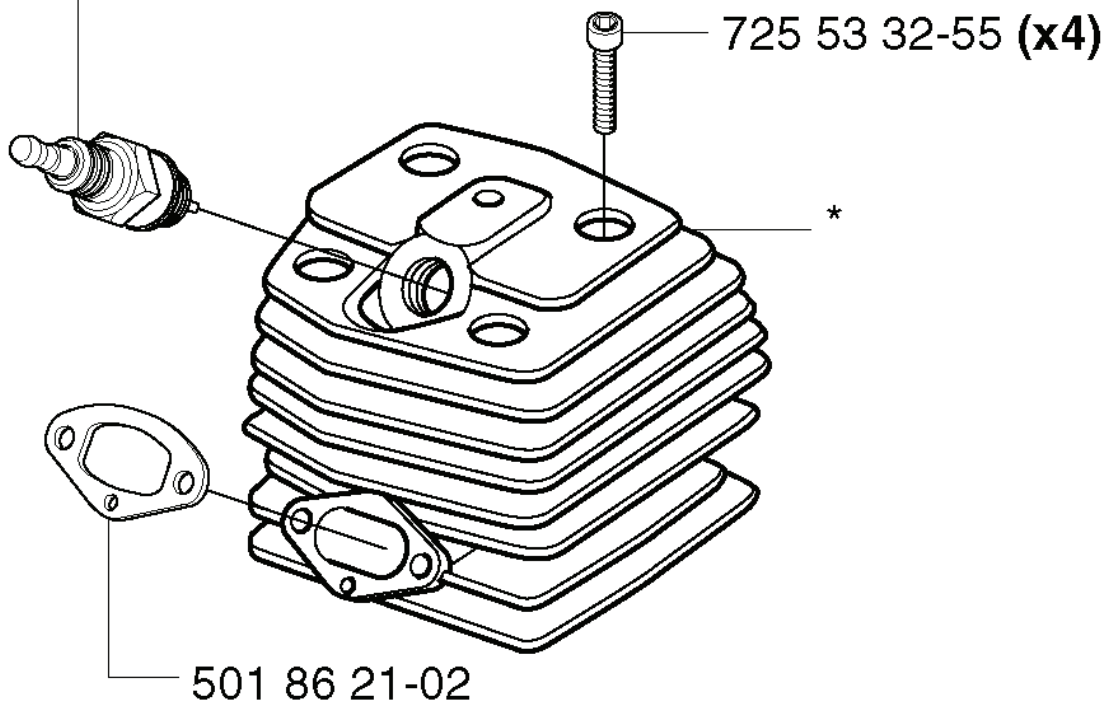

E

*compl 502 27 34-01 (250 R)
*compl 502 22 77-02 (252 RX)

503 23 51-08 Champion RCJ 7Y
503 23 51-11 NGK BPMR 7A

*502 27 35-01 (250 R)
*502 22 79-01 (252 RX)