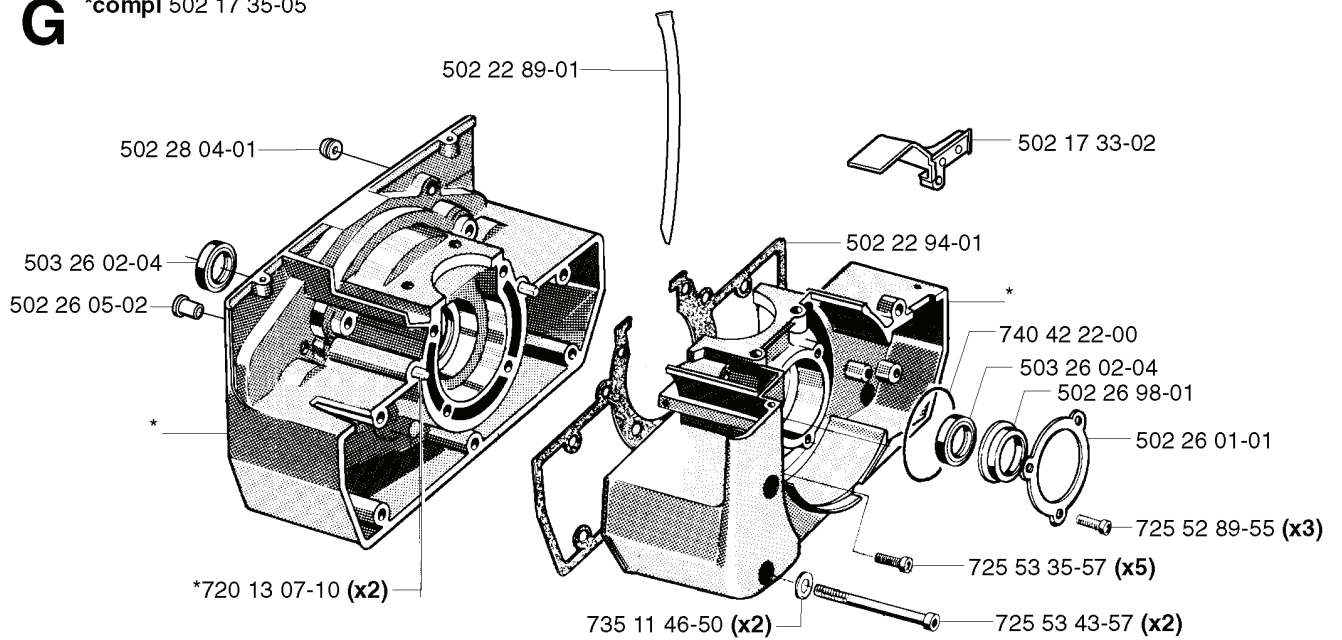

N

503 73 45-01

REF.	PART NO.	DESCRIPTION	REMARK	QTY.	KIT
502 27 32-02	502273202	TUBE	R	1	
502 04 15-05	502041505	TUBE DRIVESHAFT ASSY	RX	1	
725 23 82-88	725238288	SCREW EHHM		1	
502 20 38-01	502203801	KNOB		1	
503 20 07-25	503200725	SCREW IHSCFM		2	
502 27 64-01	502276401	HANDLEBAR BRACKET		1	
502 28 21-01	502282101	WASHER		1	
502 28 03-01	502280301	STAPLE		1	
503 21 49-16	503214916	SCREW IHSCFT		2	
503 22 10-12	503221012	HEXAGON NUT		2	
502 22 19-01	502221901	ANTIVIBRATION ELEMENT		2	
503 20 07-16	503200716	SCREW IHSCFM		2	
502 28 13-01	502281301	ANTIVIBRATION ELEMENT		2	
503 21 49-19	503214919	SCREW IHSCFT		5	
502 27 81-01	502278101	TANK ANSLUTNING		1	
502 19 71-01	502197101	SQUARE NUT		1	
503 20 07-35	503200735	SCREW IHSCFM		2	
502 22 15-01	502221501	RETAINER		1	
537 01 40-04	537014004	DRIVE SHAFT ASSY	R	1	
537 01 40-03	537014003	DRIVE SHAFT ASSY	RX	1	
502 27 63-01	502276301	HANDLEBAR BRACKET		1	
502 22 16-01	502221601	SUSPENSION		1	
502 11 51-04	502115104	FUEL TANK ASSY		1	
502 20 68-02	502206802	COVER		1	
503 21 49-32	503214932	SCREW IHSCFT		2	
503 82 80-05	503828005	TANK CAP ASSY		1	
503 57 89-01	503578901	HOLDER		1	
501 27 82-01	501278201	GASKET		1	
503 44 32-01	503443201	FUEL FILTER		1	
503 52 97-01	503529701	SPRING		1	
501 76 83-30	501768330	FUEL HOSE		1	
537 02 76-02	537027602	LABEL		1	
503 73 45-01	503734501	LABEL		1	

**F** \*compl 502 05 08-74

---

REF.	PART NO.	DESCRIPTION	REMARK	QTY.	KIT
502 05 08-74	502050874	CRANKSHAFT ASSY		1	
738 22 02-25	738220225	BALL BEARING		1	
501 45 16-01	501451601	NEEDLE BEARING		1	

**G** \*compl 502 17 35-05