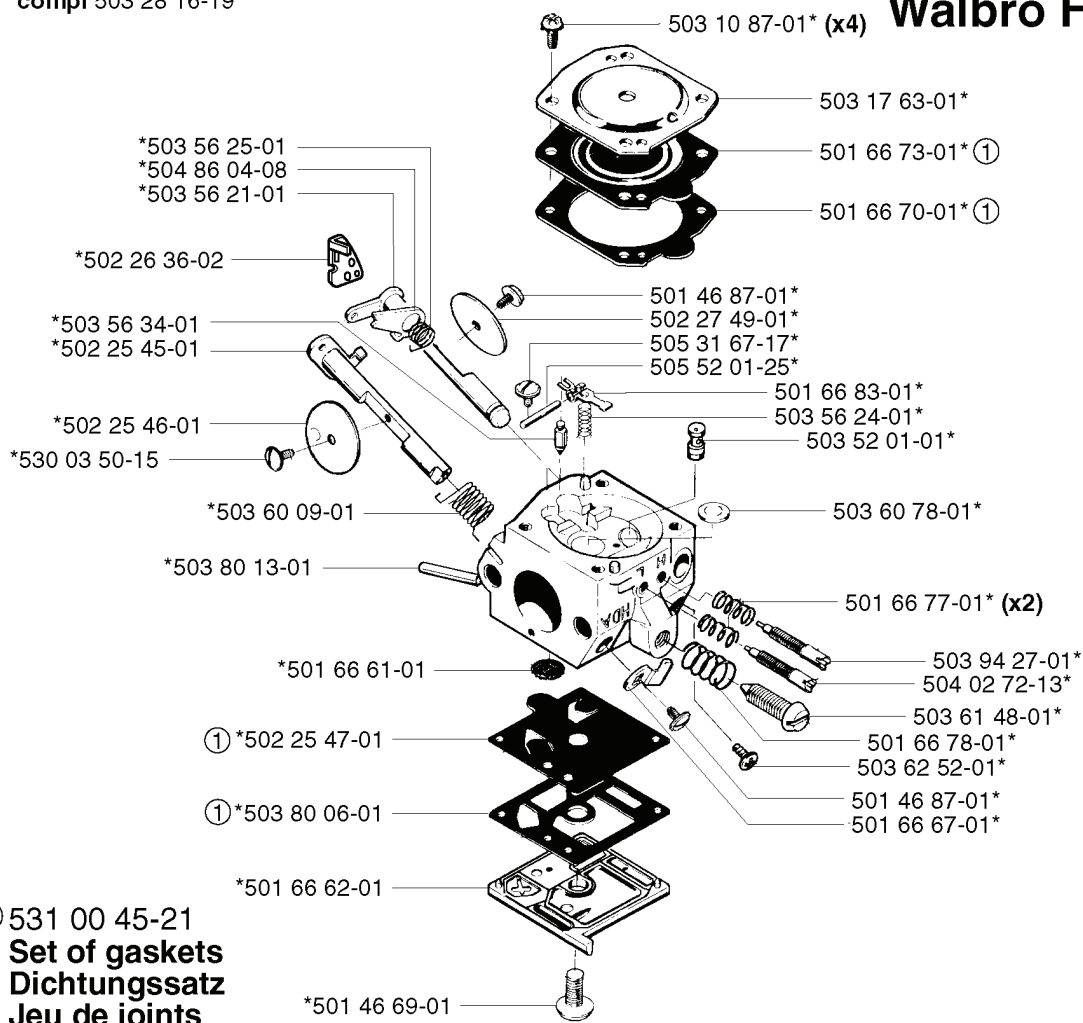

*compl 503 28 16-19

Walbro HDA-142

① 531 00 45-21
Set of gaskets
Dichtungssatz
Jeu de joints
Juego de juntas
Packningssats