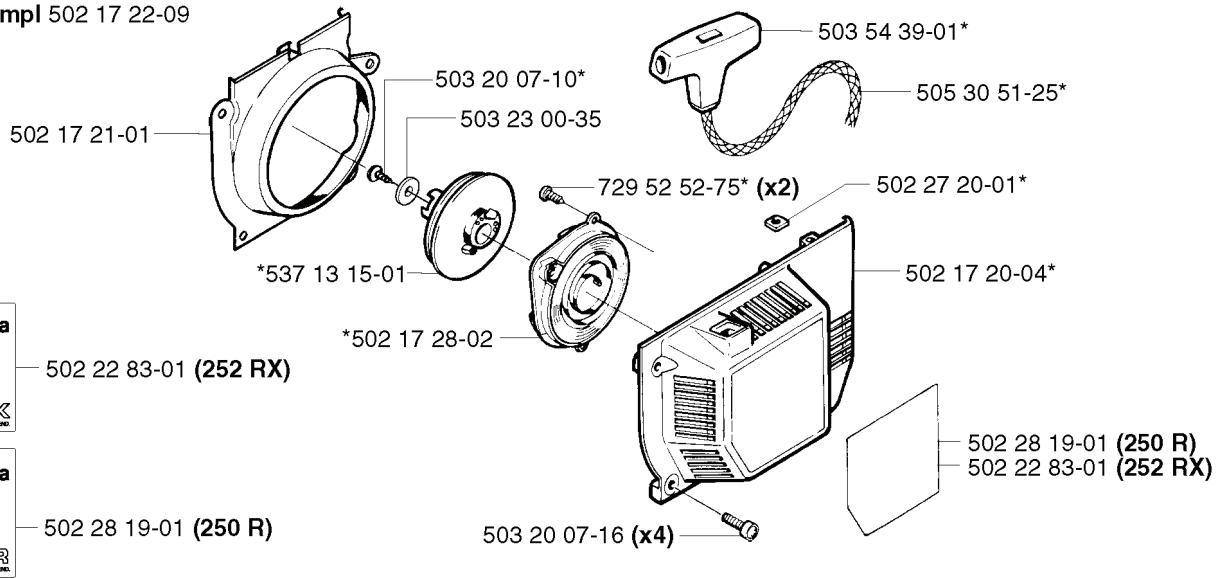

K *compl 502 17 22-09