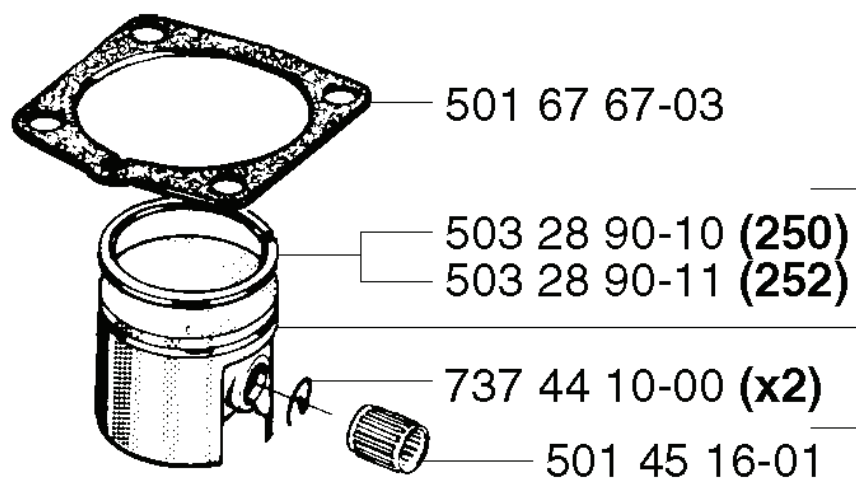

E

*compl 502 27 34-01 (250 R)
*compl 502 22 77-02 (252 RX)

503 23 51-08 Champion RCJ 7Y
503 23 51-11 NGK BPMR 7A

*502 27 35-01 (250 R)
*502 22 79-01 (252 RX)