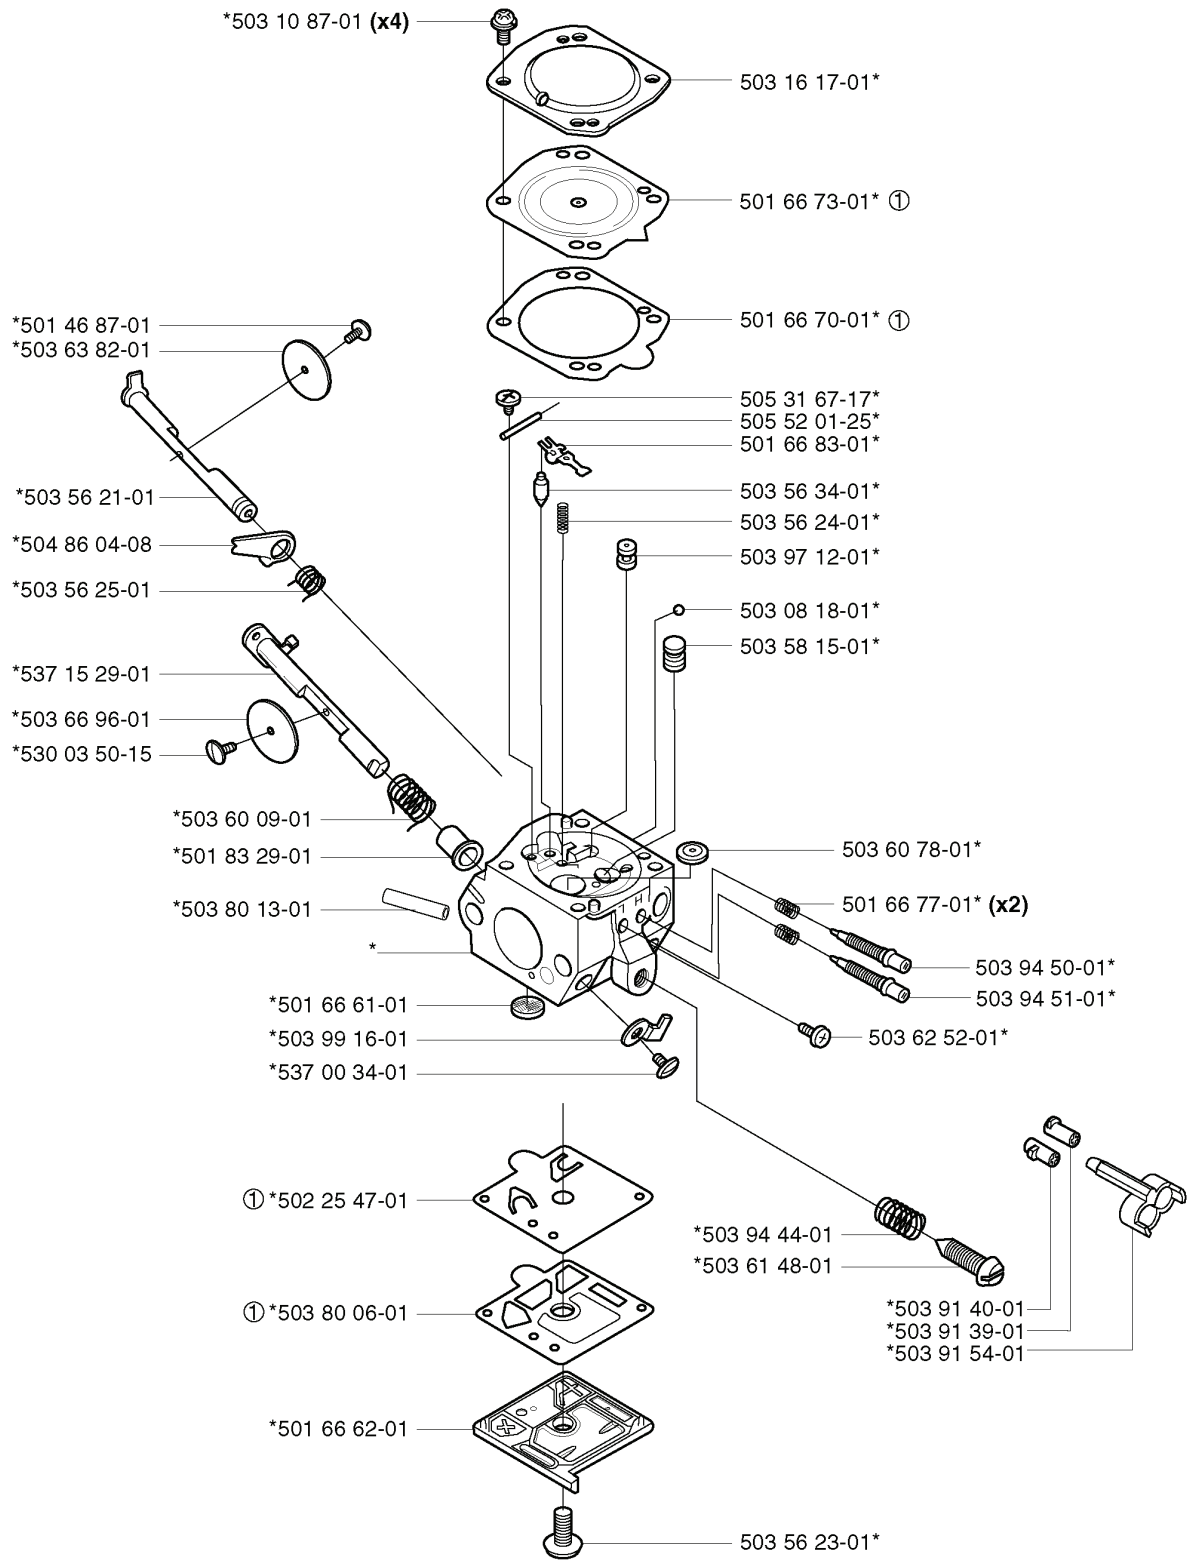

*compl 503 28 18-07 Walbro HDA 187 (EPA)

Walbro HDA-187

① 531 00 45-21
Set of gaskets
Dichtungssatz
Jeu de joints
Juego de juntas
Packningssats