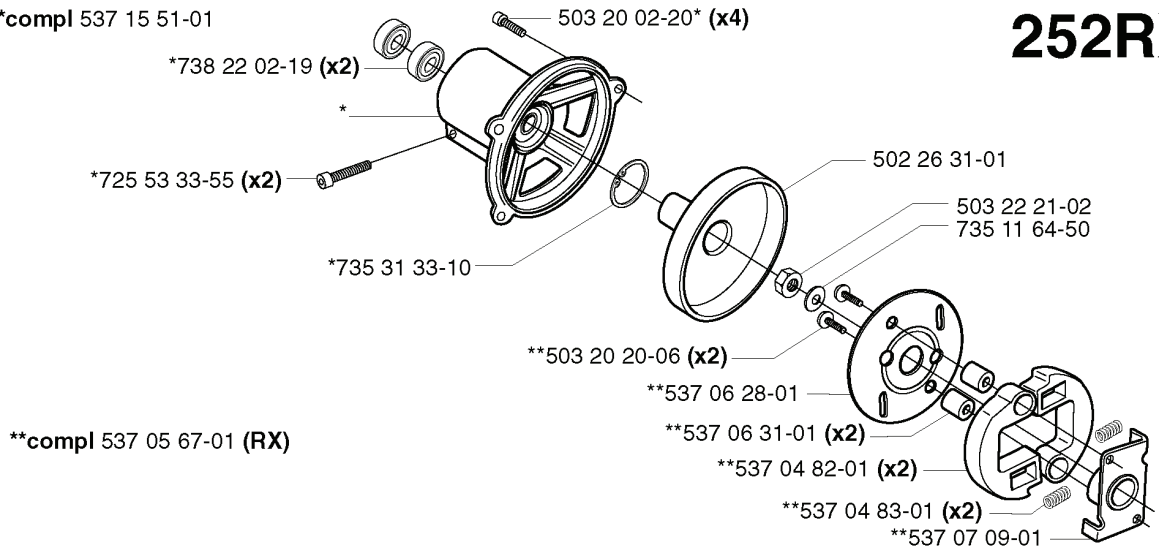

REF.	PART NO.	DESCRIPTION	REMARK	QTY.	KIT
502 27 33-03	502273303	TOOL KIT		1	
501 19 22-01	501192201	TOOL		1	
531 00 60-76	531006076	OIL		1	
502 27 22-01	502272201	SAW BLADE GUARD	200 MM	1	
502 03 94-03	502039403	SAW BLADE GUARD	225 MM	1	
502 26 34-01	502263401	SPLASH GUARD		1	
503 74 29-01	503742901	DECAL		1	
503 21 07-16	503210716	SCREW IHSCT		1	
503 79 88-01	503798801	BLADE		1	
503 81 15-01	503811501	BASEPLATE		1	
503 91 60-01	503916001	TRIMMER GUARD		1	
502 26 23-01	502262301	TRIMMER GUARD ASSY		1	
502 03 55-05	502035505	TRANSPORT GUARD	200-250 MM	1	
502 15 70-01	502157001	SUPPORT CUP		1	
503 90 18-01	503901801	SUPPORT CUP		1	
503 97 64-01	503976401	GREASE		1	
501 68 89-01	501688901	COMBINATION WRENCH		1	
502 28 59-01	502285901	STOP		1	
502 11 46-02	502114602	SOCKET WRENCH		1	
502 21 58-01	502215801	WRENCH		1	
501 60 02-03	501600203	SCREWDRIVER		1	
501 69 17-01	501691701	COMBINATION WRENCH		1	

**B****\*compl 537 15 51-01****250R****C****\*compl 537 15 51-01****252RX**

REF.	PART NO.	DESCRIPTION	REMARK	QTY.	KIT
537 15 51-01	537155101	KIT		1	
738 22 02-19	738220219	BALL BEARING		2	
725 53 33-55	725533355	SCREW IHSCM		2	
537 05 67-01	537056701	CLUTCH ASSY	RX	1	
735 31 33-10	735313310	CIRCLIP		1	
503 20 20-06	503202006	SCREW IHSCM		2	
537 06 28-01	537062801	WASHER		1	
537 06 28-02	537062802	WASHER		1	
537 06 31-01	537063101	BEARING BUSH		2	
537 04 82-01	537048201	CLUTCH SHOE		2	
537 04 83-01	537048301	CLUTCH SPRING		2	
537 07 09-01	537070901	CLUTCH		1	
537 17 13-01	537171301	CLUTCH		1	
735 11 64-50	735116450	SPRING WASHER		1	
537 17 21-01	537172101	CLUTCH ASSY		1	
503 22 21-02	503222102	LOCK NUT		1	
502 26 31-01	502263101	CLUTCH DRUM ASSY		1	
503 20 02-20	503200220	SCREW IHSCFM		4	