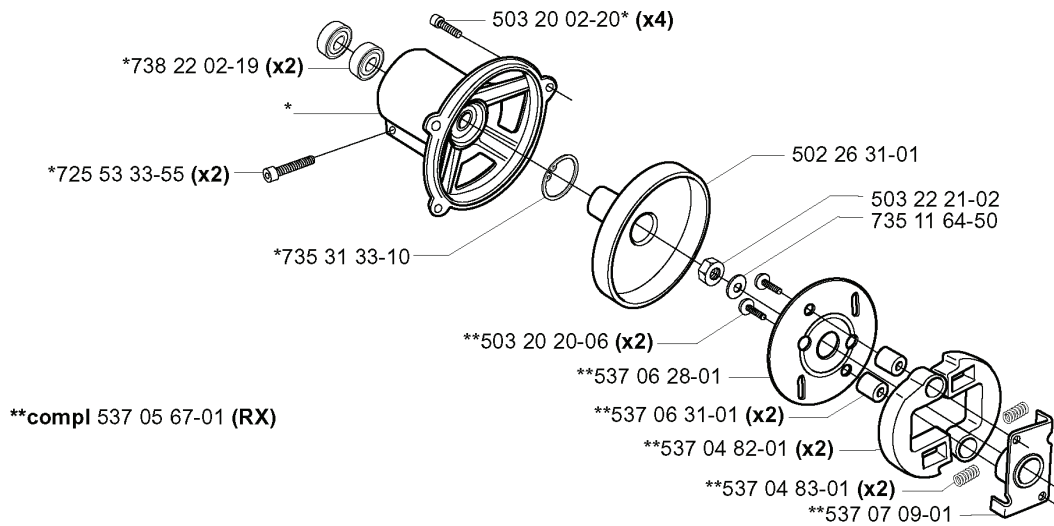

# **SPARE PARTS LIST**

**E**

REF.	PART NO.	DESCRIPTION	REMARK	QTY.	KIT
725 23 82-85	725238285	SCREW EHHM		1	
502 20 38-01	502203801	KNOB		1	
503 20 02-25	503200225	SCREW IHSCFM		2	
502 27 64-01	502276401	HANDLEBAR BRACKET		1	
502 28 21-01	502282101	WASHER		1	
502 28 03-01	502280301	STAPLE		1	
503 21 49-16	503214916	SCREW IHSCFT		2	
503 22 10-12	503221012	HEXAGON NUT		2	
502 22 19-01	502221901	ANTIVIBRATION ELEMENT		2	
502 22 16-01	502221601	SUSPENSION		1	
502 19 71-01	502197101	SQUARE NUT		1	
503 20 02-35	503200235	SCREW IHSCFM		2	
502 22 15-01	502221501	RETAINER		1	
502 27 63-01	502276301	HANDLEBAR BRACKET		1	
503 73 45-01	503734501	LABEL		1	

**H****\*compl 537 15 51-01****250R****H****\*compl 537 15 51-01****252RX**

REF.	PART NO.	DESCRIPTION	REMARK	QTY.	KIT
537 15 51-01	537155101	KIT		1	
738 22 02-19	738220219	BALL BEARING		2	
725 53 33-55	725533355	SCREW IHSCM		2	
537 17 21-01	537172101	CLUTCH ASSY	R	1	
502 26 31-01	502263101	CLUTCH DRUM ASSY		1	
537 05 67-01	537056701	CLUTCH ASSY		1	
735 31 33-10	735313310	CIRCLIP		1	
503 20 02-20	503200220	SCREW IHSCFM		4	
537 06 28-01	537062801	WASHER		1	
503 22 21-02	503222102	LOCK NUT		1	
735 11 64-50	735116450	SPRING WASHER		1	
537 07 09-01	537070901	CLUTCH		1	
537 17 13-01	537171301	CLUTCH		1	
537 06 31-01	537063101	BEARING BUSH		2	
537 06 28-02	537062802	WASHER		1	
503 20 20-06	503202006	SCREW IHSCM		2	
537 04 82-01	537048201	CLUTCH SHOE		2	
537 04 83-01	537048301	CLUTCH SPRING		2	