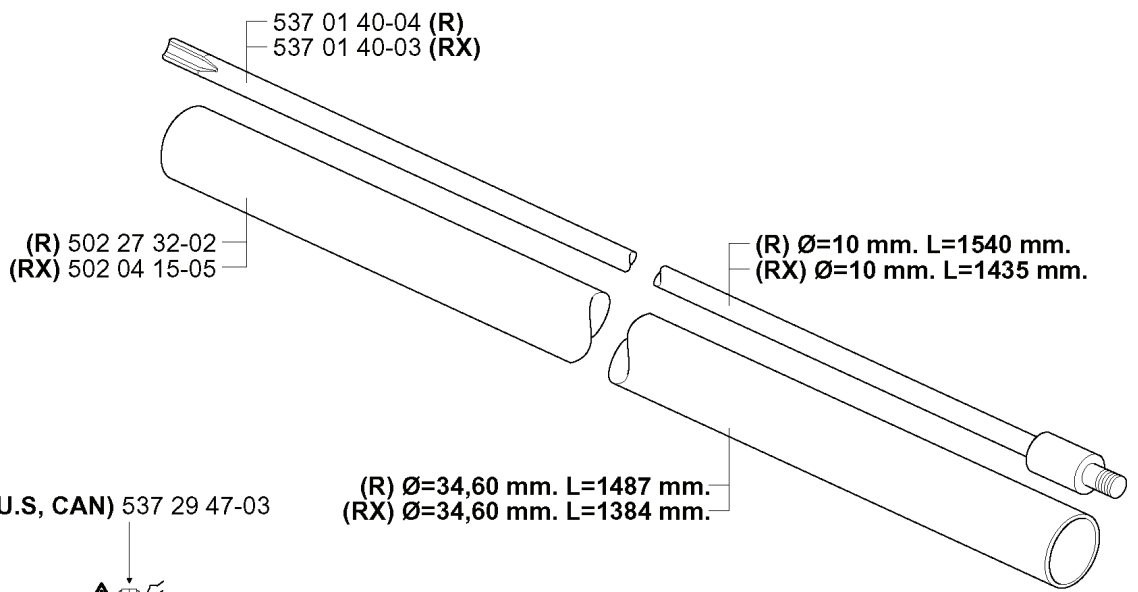

B

537 29 47-06

(U.S., CAN) 537 29 47-03