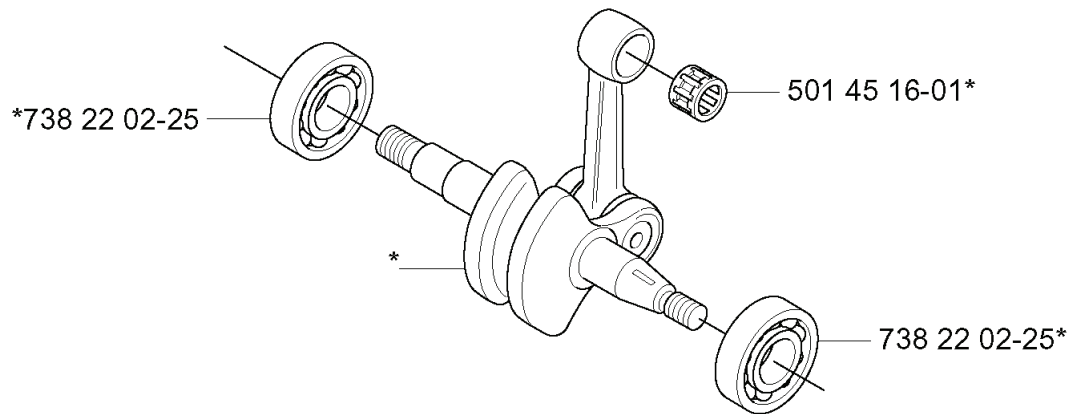

**H****\*compl 537 15 51-01****250R****H****\*compl 537 15 51-01****252RX**

REF.	PART NO.	DESCRIPTION	REMARK	QTY.	KIT
537 15 51-01	537155101	KIT		1	
738 22 02-19	738220219	BALL BEARING		2	
725 53 33-55	725533355	SCREW IHSCM		2	
537 17 21-01	537172101	CLUTCH ASSY	R	1	
502 26 31-01	502263101	CLUTCH DRUM ASSY		1	
537 05 67-01	537056701	CLUTCH ASSY		1	
735 31 33-10	735313310	CIRCLIP		1	
503 20 02-20	503200220	SCREW IHSCFM		4	
537 06 28-01	537062801	WASHER		1	
503 22 21-02	503222102	LOCK NUT		1	
735 11 64-50	735116450	SPRING WASHER		1	
537 07 09-01	537070901	CLUTCH		1	
537 17 13-01	537171301	CLUTCH		1	
537 06 31-01	537063101	BEARING BUSH		2	
537 06 28-02	537062802	WASHER		1	
503 20 20-06	503202006	SCREW IHSCM		2	
537 04 82-01	537048201	CLUTCH SHOE		2	
537 04 83-01	537048301	CLUTCH SPRING		2	

**Q** \*compl 502 17 35-05

REF.	PART NO.	DESCRIPTION	REMARK	QTY.	KIT
502 17 35-05	502173505	CRANKCASE		1	
502 28 04-01	502280401	GROMMET		1	
502 26 05-02	502260502	BUSHING		1	
720 13 07-10	720130710	PARALLEL PIN		2	
735 11 46-50	735114650	SPRING WASHER		2	
502 22 89-01	502228901	HOSE		1	
502 22 94-01	502229401	CRANKCASE		1	
725 53 35-55	725533555	SCREW IHSCM		5	
725 53 43-55	725534355	SCREW IHSCM		2	
725 52 89-55	725528955	SCREW IHSCM		3	
502 26 01-01	502260101	BEARING CAGE		1	
502 26 98-01	502269801	SEALING RING HOLDER		1	
503 26 02-04	503260204	SEALING RING		1	
740 42 22-00	740422200	O-RING		1	
502 17 33-02	502173302	BACKING PLATE		1	

**P**

\*compl 502 05 08-74

---

REF.	PART NO.	DESCRIPTION	REMARK	QTY.	KIT
502 05 08-74	502050874	CRANKSHAFT ASSY		1	
738 22 02-25	738220225	BALL BEARING		1	
501 45 16-01	501451601	NEEDLE BEARING		1	

**G** \*compl 502 22 46-05