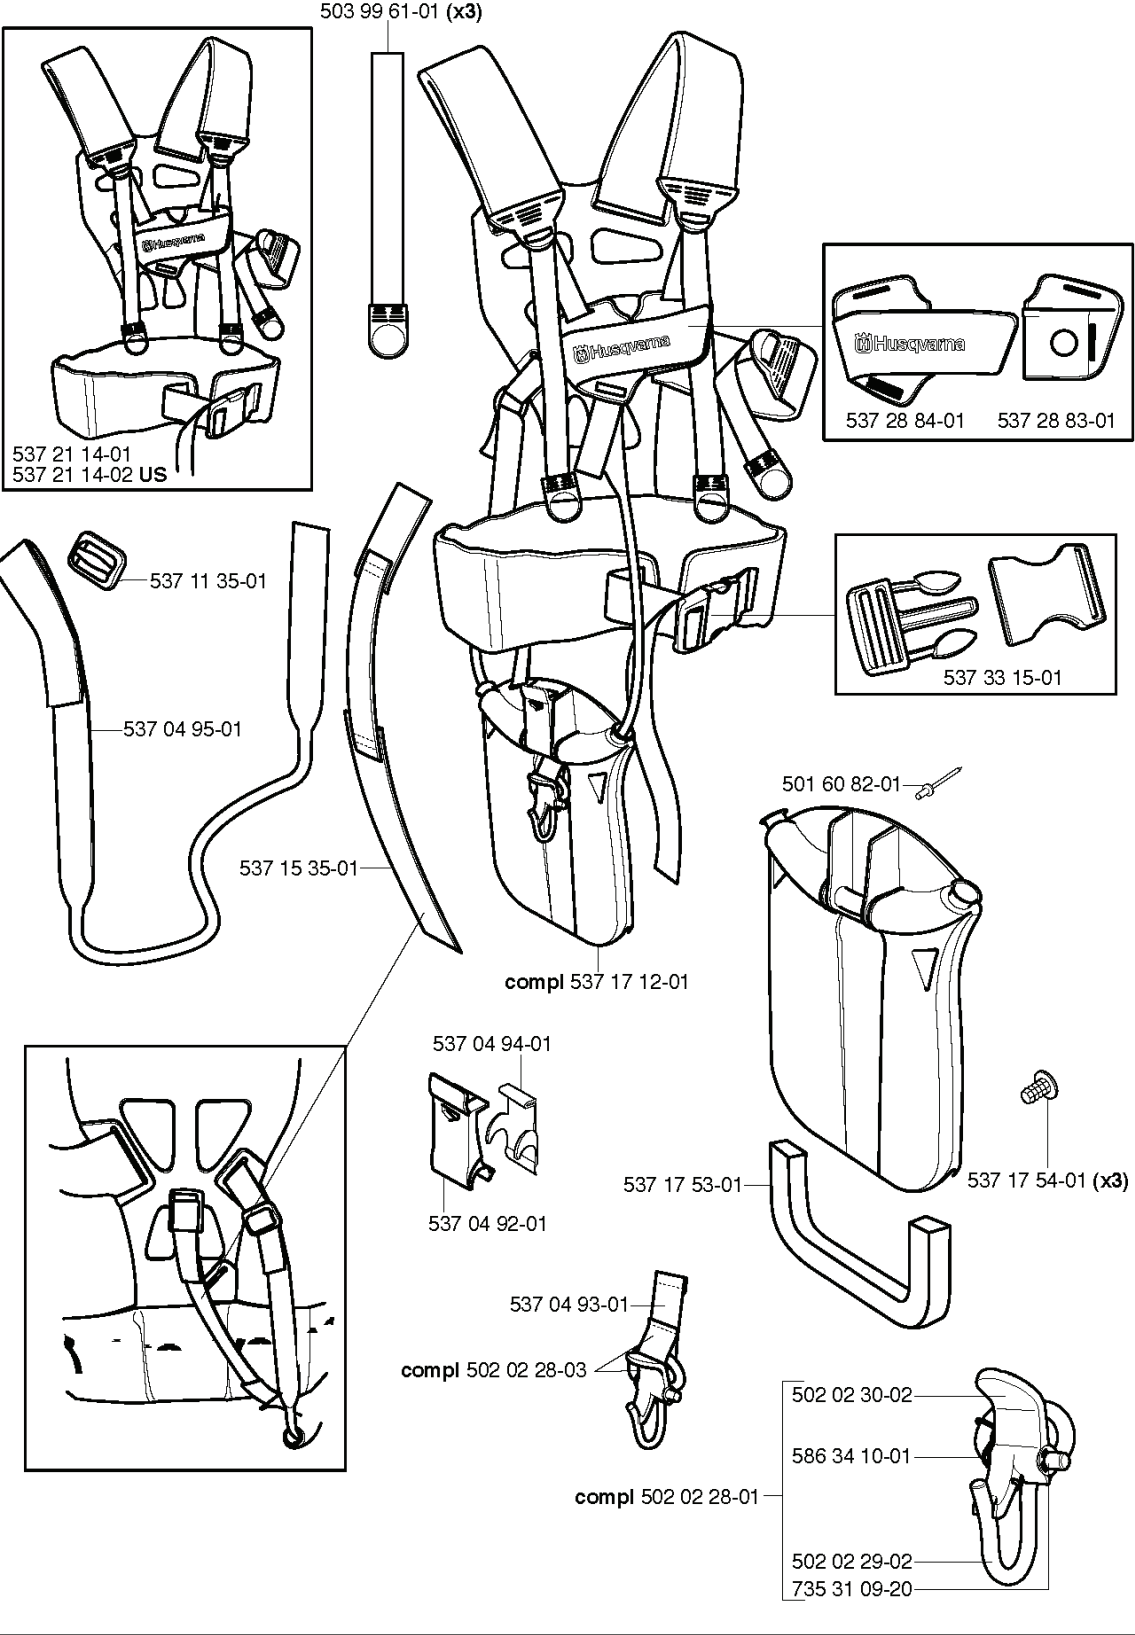

U Trio Balance
compl 531 00 92-08
compl 531 00 92-09 US