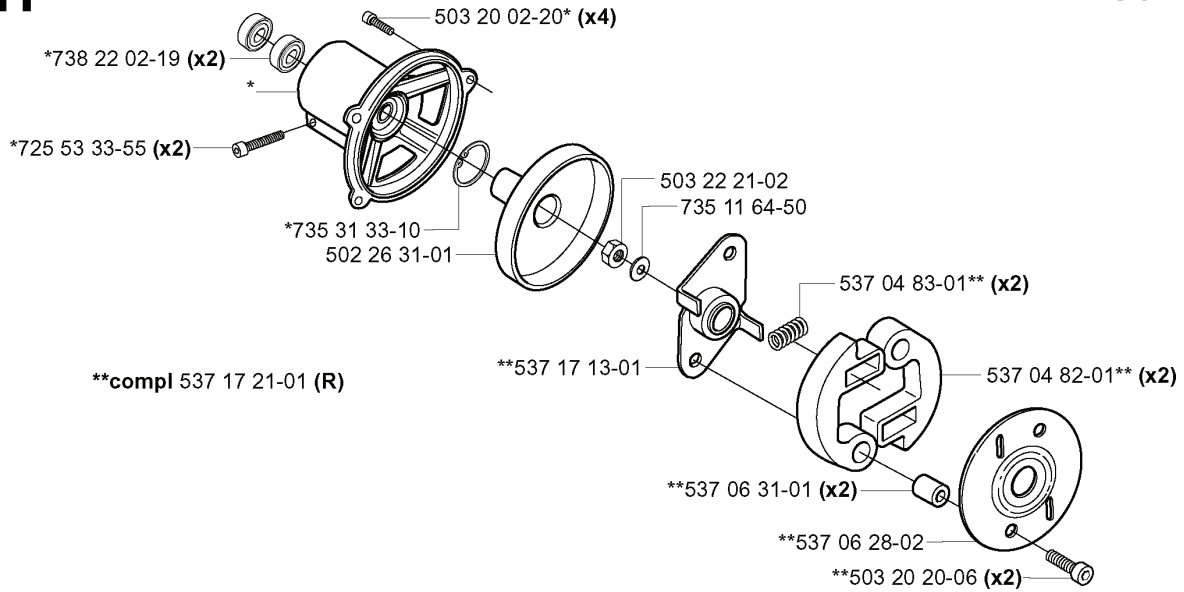

# **SPARE PARTS LIST**

**E**

REF.	PART NO.	DESCRIPTION	REMARK	QTY.	KIT
725 23 82-85	725238285	SCREW EHHM		1	
502 20 38-01	502203801	KNOB		1	
503 20 02-25	503200225	SCREW IHSCFM		2	
502 27 64-01	502276401	HANDLEBAR BRACKET		1	
502 28 21-01	502282101	WASHER		1	
502 28 03-01	502280301	STAPLE		1	
503 21 49-16	503214916	SCREW IHSCFT		2	
503 22 10-12	503221012	HEXAGON NUT		2	
502 22 19-01	502221901	ANTIVIBRATION ELEMENT		2	
502 22 16-01	502221601	SUSPENSION		1	
502 19 71-01	502197101	SQUARE NUT		1	
503 20 02-35	503200235	SCREW IHSCFM		2	
502 22 15-01	502221501	RETAINER		1	
502 27 63-01	502276301	HANDLEBAR BRACKET		1	
503 73 45-01	503734501	LABEL		1	

**H****\*compl 537 15 51-01****250R****H****\*compl 537 15 51-01****252RX**

REF.	PART NO.	DESCRIPTION	REMARK	QTY.	KIT
537 15 51-01	537155101	KIT		1	
738 22 02-19	738220219	BALL BEARING		2	
725 53 33-55	725533355	SCREW IHSCM		2	
537 17 21-01	537172101	CLUTCH ASSY	R	1	
502 26 31-01	502263101	CLUTCH DRUM ASSY		1	
537 05 67-01	537056701	CLUTCH ASSY		1	
735 31 33-10	735313310	CIRCLIP		1	
503 20 02-20	503200220	SCREW IHSCFM		4	
537 06 28-01	537062801	WASHER		1	
503 22 21-02	503222102	LOCK NUT		1	
735 11 64-50	735116450	SPRING WASHER		1	
537 07 09-01	537070901	CLUTCH		1	
537 17 13-01	537171301	CLUTCH		1	
537 06 31-01	537063101	BEARING BUSH		2	
537 06 28-02	537062802	WASHER		1	
503 20 20-06	503202006	SCREW IHSCM		2	
537 04 82-01	537048201	CLUTCH SHOE		2	
537 04 83-01	537048301	CLUTCH SPRING		2	