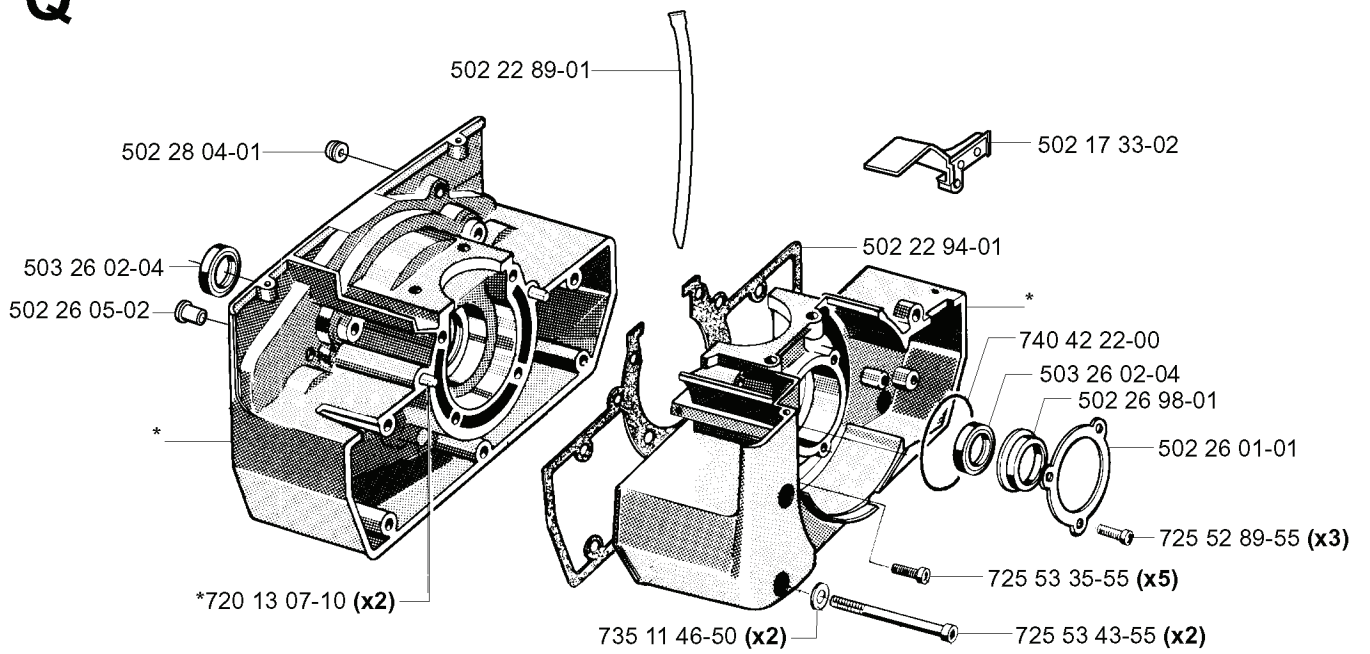

Q *compl 502 17 35-05