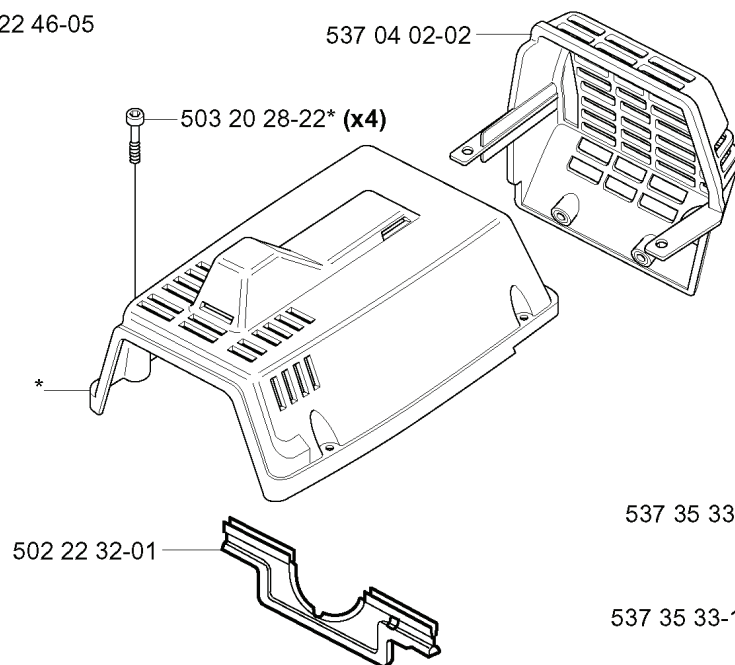

**Q** \*compl 502 17 35-05

REF.	PART NO.	DESCRIPTION	REMARK	QTY.	KIT
502 17 35-05	502173505	CRANKCASE		1	
502 28 04-01	502280401	GROMMET		1	
502 26 05-02	502260502	BUSHING		1	
720 13 07-10	720130710	PARALLEL PIN		2	
735 11 46-50	735114650	SPRING WASHER		2	
502 22 89-01	502228901	HOSE		1	
502 22 94-01	502229401	CRANKCASE		1	
725 53 35-55	725533555	SCREW IHSCM		5	
725 53 43-55	725534355	SCREW IHSCM		2	
725 52 89-55	725528955	SCREW IHSCM		3	
502 26 01-01	502260101	BEARING CAGE		1	
502 26 98-01	502269801	SEALING RING HOLDER		1	
503 26 02-04	503260204	SEALING RING		1	
740 42 22-00	740422200	O-RING		1	
502 17 33-02	502173302	BACKING PLATE		1	

**P**

\*compl 502 05 08-74

---

REF.	PART NO.	DESCRIPTION	REMARK	QTY.	KIT
502 05 08-74	502050874	CRANKSHAFT ASSY		1	
738 22 02-25	738220225	BALL BEARING		1	
501 45 16-01	501451601	NEEDLE BEARING		1	

**G** \*compl 502 22 46-05

537 35 33-11 (250R)

**250 R**  
**Husqvarna**

537 35 33-12 (252RX)

**252 RX**  
**Husqvarna**

---

REF.	PART NO.	DESCRIPTION	REMARK	QTY.	KIT
502 22 46-05	502224605	CYLINDER COVER ASSY		1	
502 22 32-01	502223201	SEALING COLLAR		1	
503 20 28-22	503202822	SCREW IHSCMO		4	
537 04 02-02	537040202	HEAT PROTECTOR		1	
537 35 33-12	537353312	LABEL	252RX	1	
537 35 33-11	537353311	LABEL	250R	1	

**N** \*compl 502 27 34-01 (250 R Ø 44 mm)  
\*compl 502 22 77-02 (252 RX Ø 45 mm)

REF.	PART NO.	DESCRIPTION	REMARK	QTY.	KIT
502 27 34-01	502273401	CYLINDER	250 R DIA. 44 MM	1	
502 22 77-02	502227702	CYLINDER ASSY	252 RX DIA. 45 MM	1	
503 23 51-08	503235108	SPARK PLUG	CHAMPION RCJ 7Y	1	
503 23 51-11	503235111	SPARK PLUG	NGK BPMR 7A	1	
501 86 21-02	501862102	GASKET		1	
501 45 16-01	501451601	NEEDLE BEARING		1	
737 44 10-00	737441000	SNAP RING		2	
537 07 27-01	537072701	PISTON ASSY	252 RX	1	
502 27 35-01	502273501	PISTON ASSY	250 R	1	
503 28 90-11	503289011	PISTON RING	252	1	
503 28 90-10	503289010	PISTON RING	250	1	
501 67 67-03	501676703	CYLINDER BASE GASKET		1	
725 53 32-55	725533255	SCREW		4	