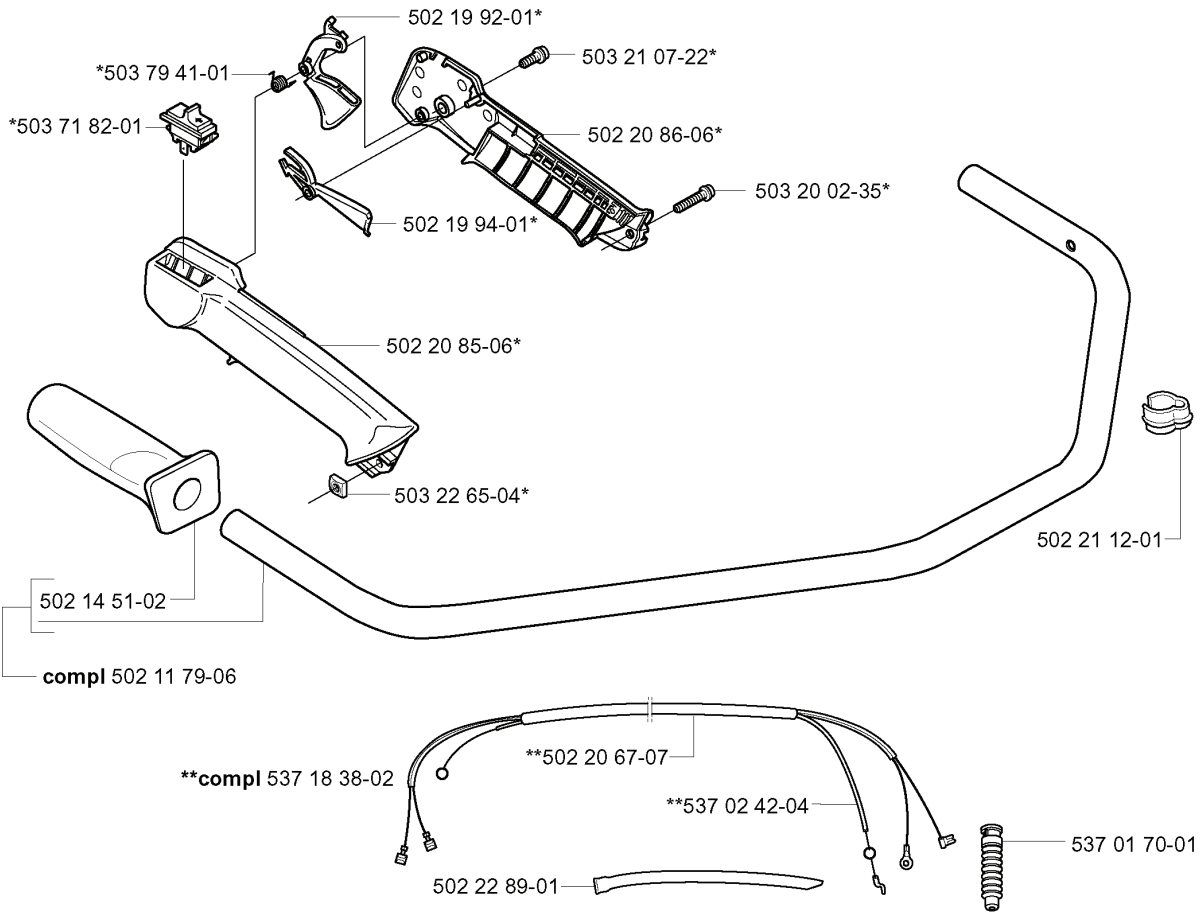

C

*compl 502 28 06-14

250R