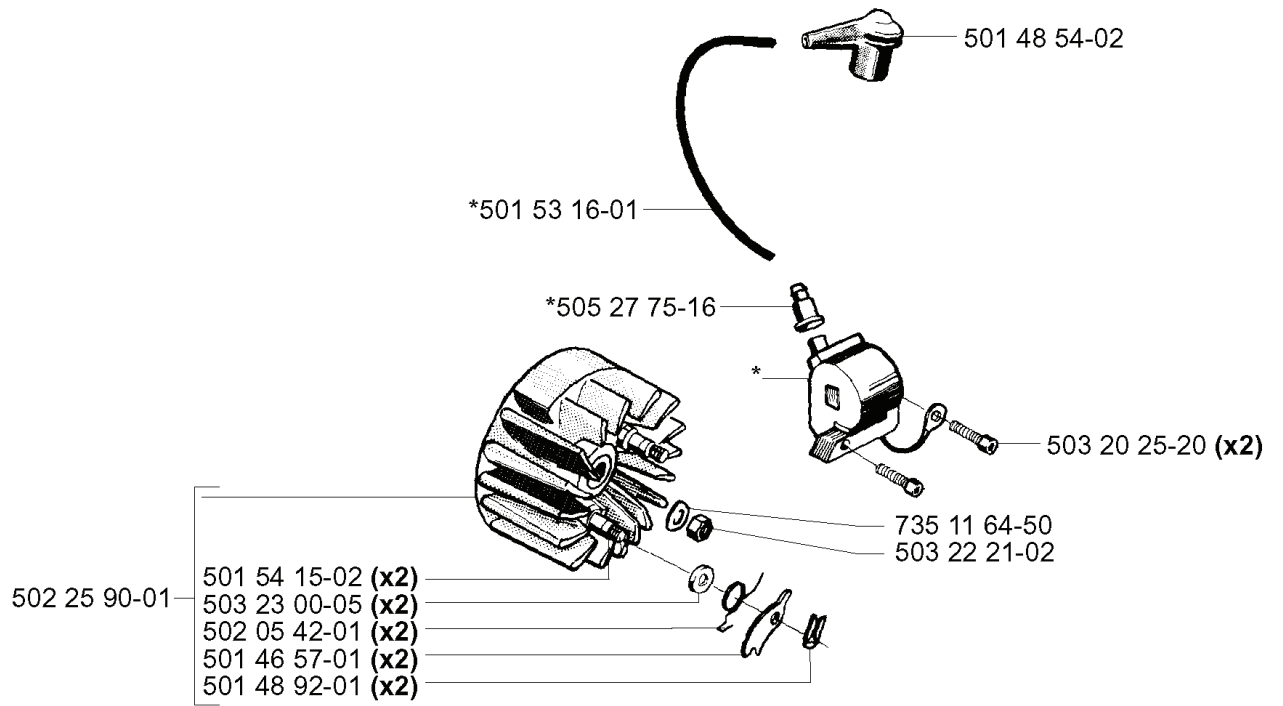

M *compl 537 15 00-01