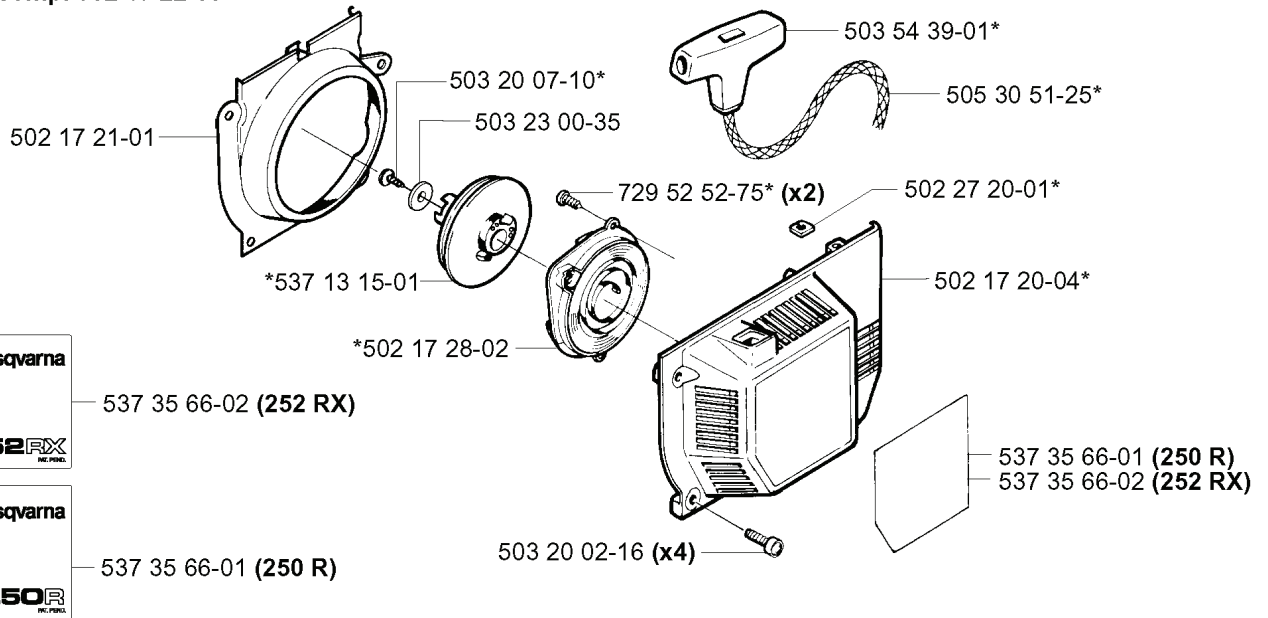

K *compl 502 17 22-09