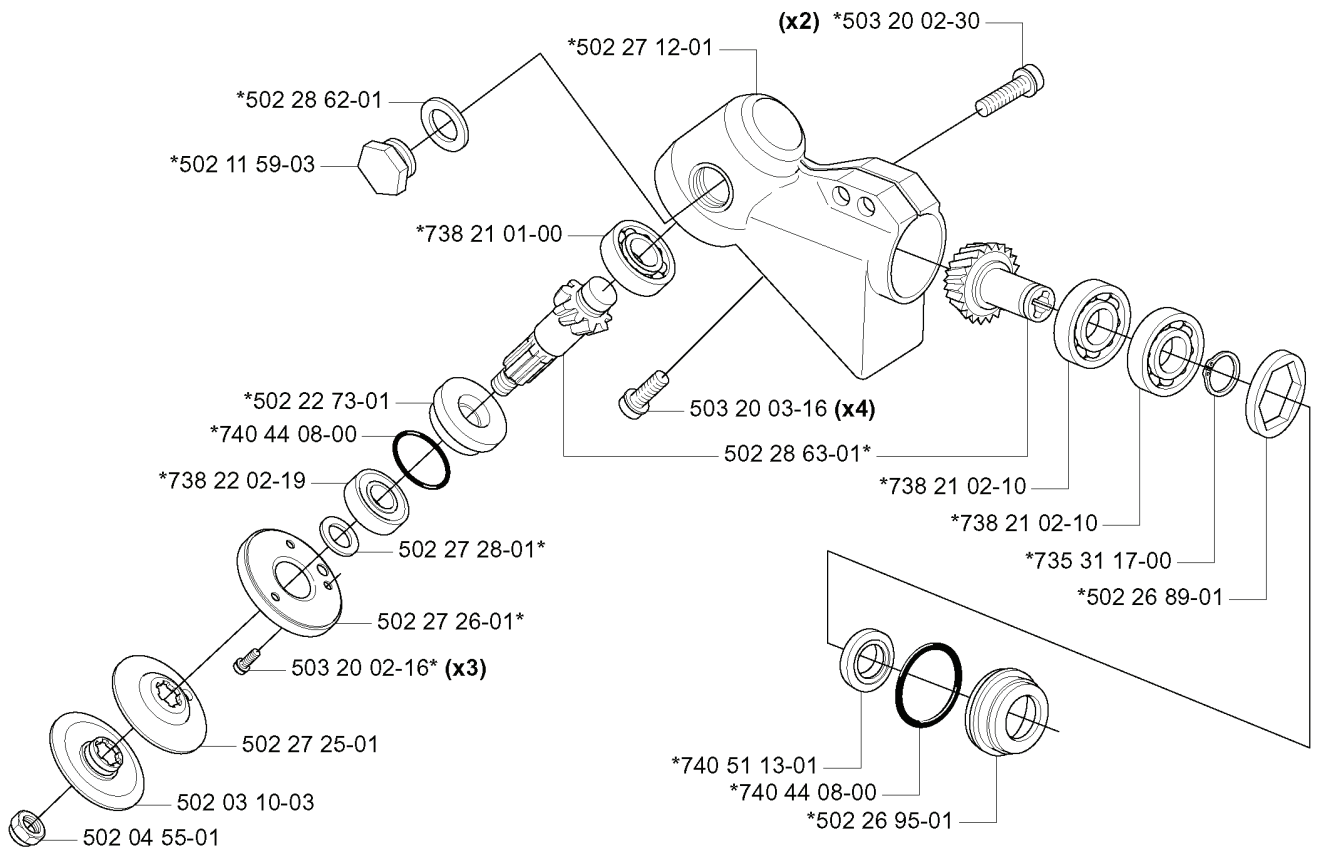

A *compl 502 27 11-02