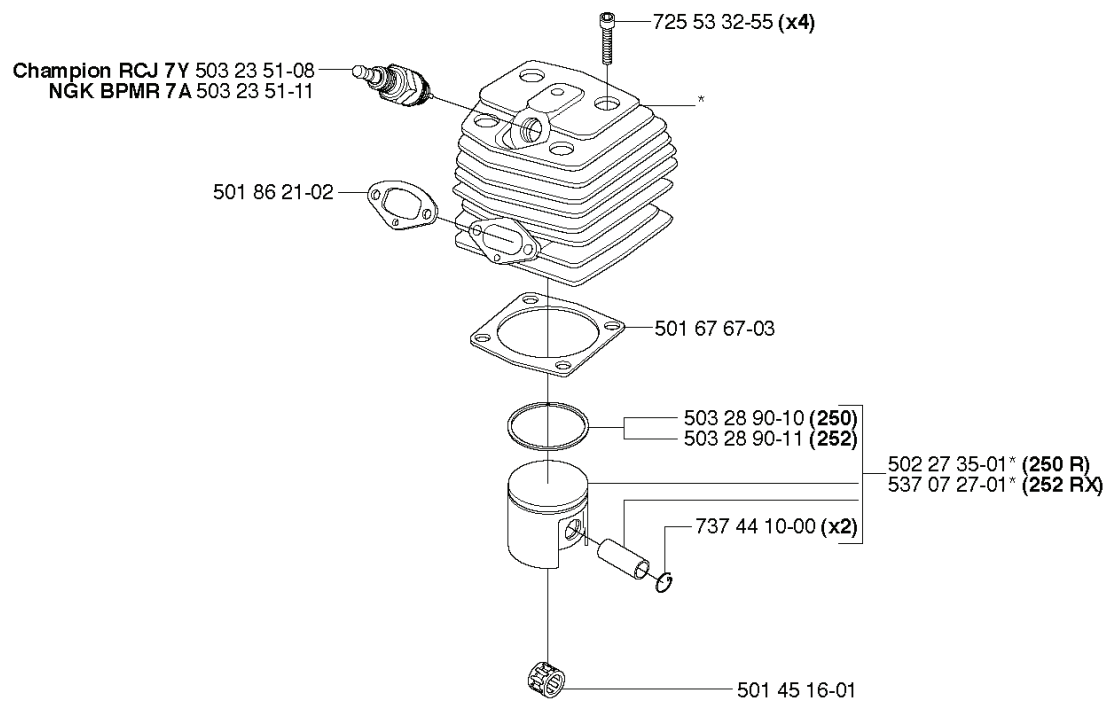

**Q** \*compl 502 17 35-05

REF.	PART NO.	DESCRIPTION	REMARK	QTY.	KIT
502 17 35-05	502173505	CRANKCASE		1	
502 28 04-01	502280401	GROMMET		1	
502 26 05-02	502260502	BUSHING		1	
720 13 07-10	720130710	PARALLEL PIN		2	
735 11 46-50	735114650	SPRING WASHER		2	
502 22 89-01	502228901	HOSE		1	
502 22 94-01	502229401	CRANKCASE		1	
725 53 35-55	725533555	SCREW IHSCM		5	
725 53 43-55	725534355	SCREW IHSCM		2	
725 52 89-55	725528955	SCREW IHSCM		3	
502 26 01-01	502260101	BEARING CAGE		1	
502 26 98-01	502269801	SEALING RING HOLDER		1	
503 26 02-04	503260204	SEALING RING		1	
740 42 22-00	740422200	O-RING		1	
502 17 33-02	502173302	BACKING PLATE		1	

**P**

\*compl 502 05 08-74

---

REF.	PART NO.	DESCRIPTION	REMARK	QTY.	KIT
502 05 08-74	502050874	CRANKSHAFT ASSY		1	
738 22 02-25	738220225	BALL BEARING		1	
501 45 16-01	501451601	NEEDLE BEARING		1	

**G** \*compl 502 22 46-05

537 35 33-11 (250R)

**250 R**  
**Husqvarna**

537 35 33-12 (252RX)

**252 RX**  
**Husqvarna**

---

REF.	PART NO.	DESCRIPTION	REMARK	QTY.	KIT
502 22 46-05	502224605	CYLINDER COVER ASSY		1	
502 22 32-01	502223201	SEALING COLLAR		1	
503 20 28-22	503202822	SCREW IHSCMO		4	
537 04 02-02	537040202	HEAT PROTECTOR		1	
537 35 33-12	537353312	LABEL	252RX	1	
537 35 33-11	537353311	LABEL	250R	1	

**N** \*compl 502 27 34-01 (250 R Ø 44 mm)  
\*compl 502 22 77-02 (252 RX Ø 45 mm)

REF.	PART NO.	DESCRIPTION	REMARK	QTY.	KIT
502 27 34-01	502273401	CYLINDER	250 R DIA. 44 MM	1	
502 22 77-02	502227702	CYLINDER ASSY	252 RX DIA. 45 MM	1	
503 23 51-08	503235108	SPARK PLUG	CHAMPION RCJ 7Y	1	
503 23 51-11	503235111	SPARK PLUG	NGK BPMR 7A	1	
501 86 21-02	501862102	GASKET		1	
501 45 16-01	501451601	NEEDLE BEARING		1	
737 44 10-00	737441000	SNAP RING		2	
537 07 27-01	537072701	PISTON ASSY	252 RX	1	
502 27 35-01	502273501	PISTON ASSY	250 R	1	
503 28 90-11	503289011	PISTON RING	252	1	
503 28 90-10	503289010	PISTON RING	250	1	
501 67 67-03	501676703	CYLINDER BASE GASKET		1	
725 53 32-55	725533255	SCREW		4	