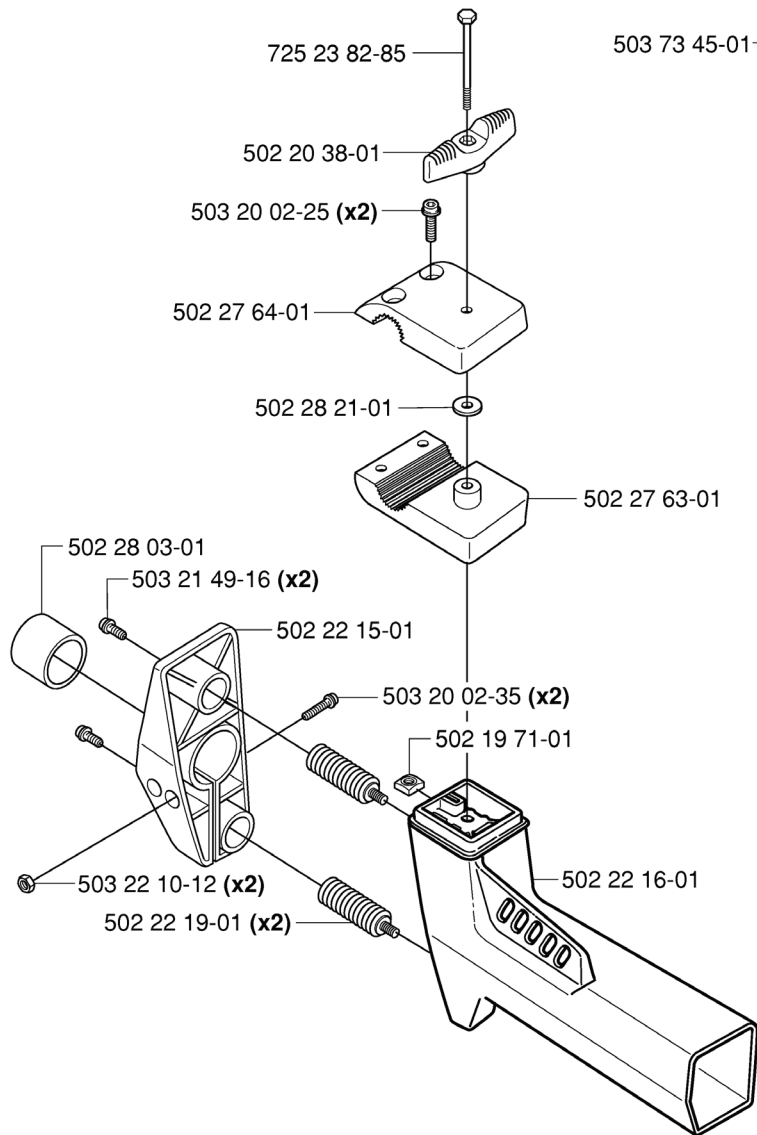

# **SPARE PARTS LIST**

**E**

REF.	PART NO.	DESCRIPTION	REMARK	QTY.	KIT
725 23 82-85	725238285	SCREW EHHM		1	
502 20 38-01	502203801	KNOB		1	
503 20 02-25	503200225	SCREW IHSCFM		2	
502 27 64-01	502276401	HANDLEBAR BRACKET		1	
502 28 21-01	502282101	WASHER		1	
502 28 03-01	502280301	STAPLE		1	
503 21 49-16	503214916	SCREW IHSCFT		2	
503 22 10-12	503221012	HEXAGON NUT		2	
502 22 19-01	502221901	ANTIVIBRATION ELEMENT		2	
502 22 16-01	502221601	SUSPENSION		1	
502 19 71-01	502197101	SQUARE NUT		1	
503 20 02-35	503200235	SCREW IHSCFM		2	
502 22 15-01	502221501	RETAINER		1	
502 27 63-01	502276301	HANDLEBAR BRACKET		1	
503 73 45-01	503734501	LABEL		1	

**H****\*compl 537 15 51-01****250R****H****\*compl 537 15 51-01****252RX**

REF.	PART NO.	DESCRIPTION	REMARK	QTY.	KIT
537 15 51-01	537155101	KIT		1	
738 22 02-19	738220219	BALL BEARING		2	
725 53 33-55	725533355	SCREW IHSCM		2	
537 17 21-01	537172101	CLUTCH ASSY	R	1	
502 26 31-01	502263101	CLUTCH DRUM ASSY		1	
537 05 67-01	537056701	CLUTCH ASSY		1	
735 31 33-10	735313310	CIRCLIP		1	
503 20 02-20	503200220	SCREW IHSCFM		4	
537 06 28-01	537062801	WASHER		1	
503 22 21-02	503222102	LOCK NUT		1	
735 11 64-50	735116450	SPRING WASHER		1	
537 07 09-01	537070901	CLUTCH		1	
537 17 13-01	537171301	CLUTCH		1	
537 06 31-01	537063101	BEARING BUSH		2	
537 06 28-02	537062802	WASHER		1	
503 20 20-06	503202006	SCREW IHSCM		2	
537 04 82-01	537048201	CLUTCH SHOE		2	
537 04 83-01	537048301	CLUTCH SPRING		2	