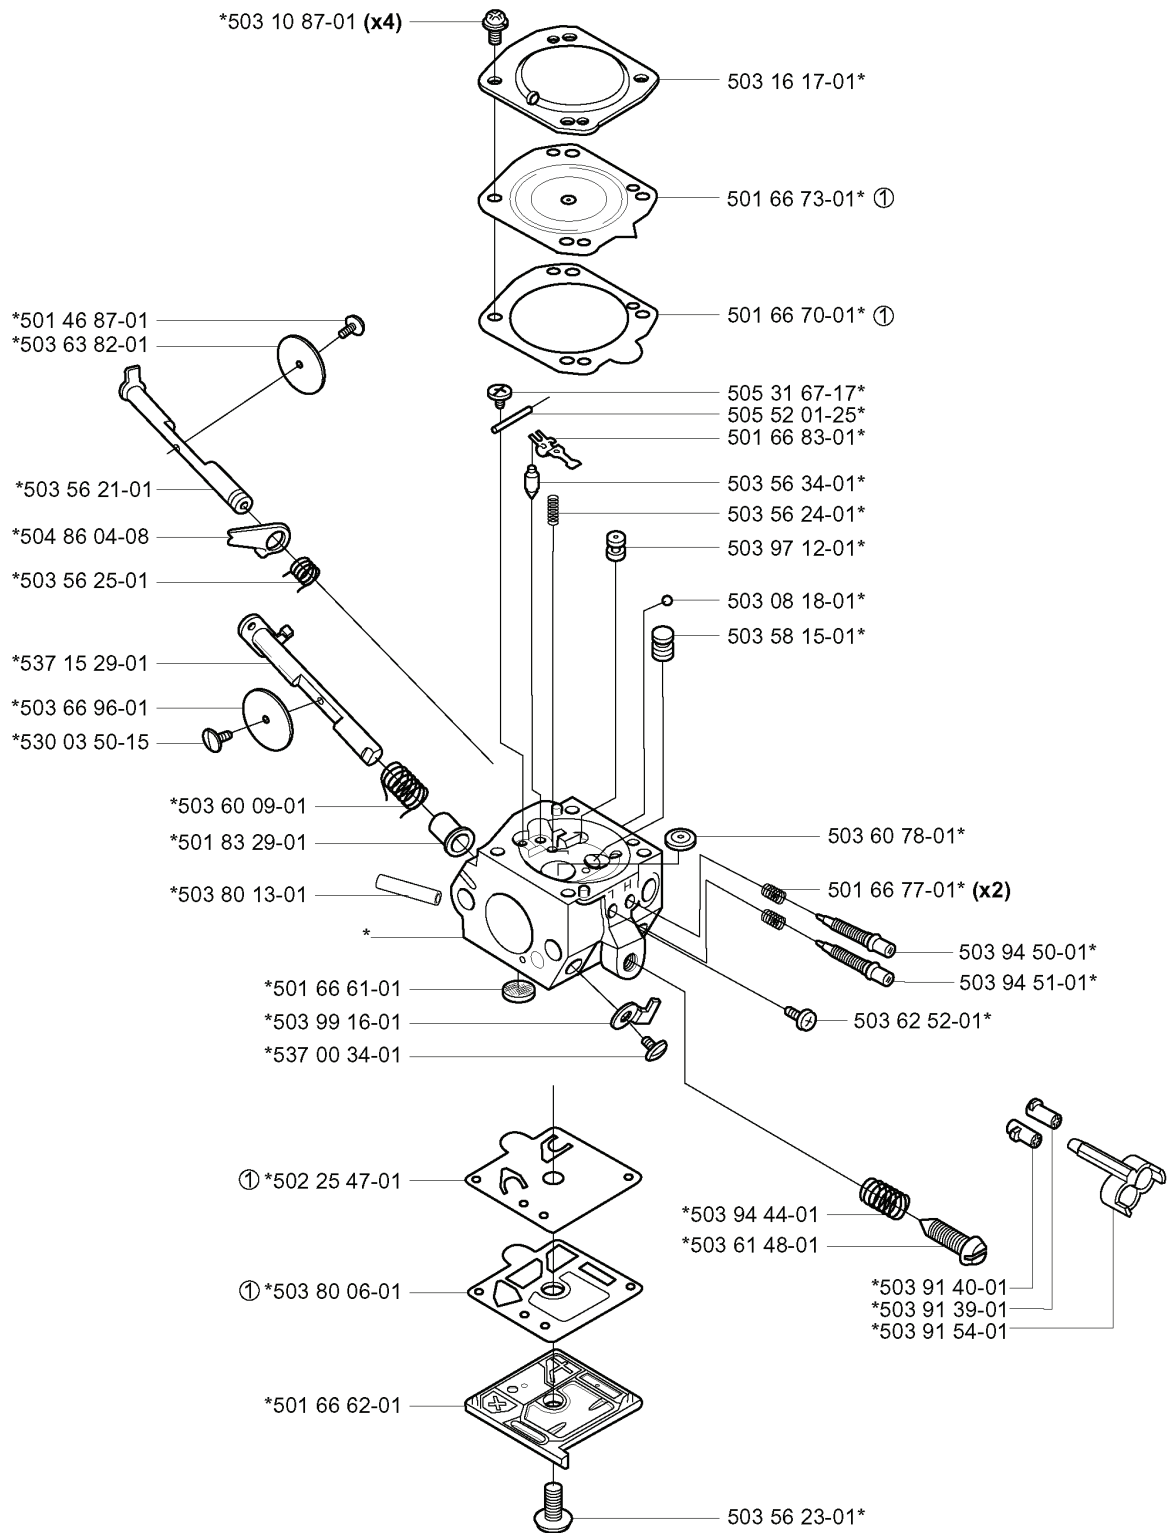

R *compl 503 28 18-07 Walbro HDA 187 (EPA)

Walbro HDA-187

① 531 00 45-21
Set of gaskets
Dichtungssatz
Jeu de joints
Juego de juntas
Packningssats