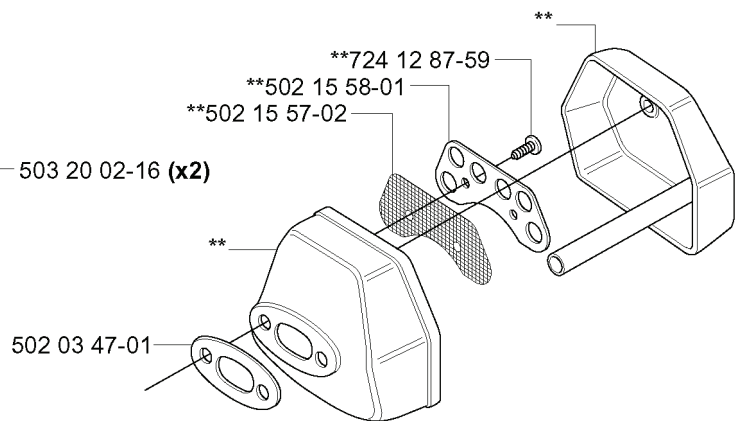

**compl 537 15 07-01 (EPA)