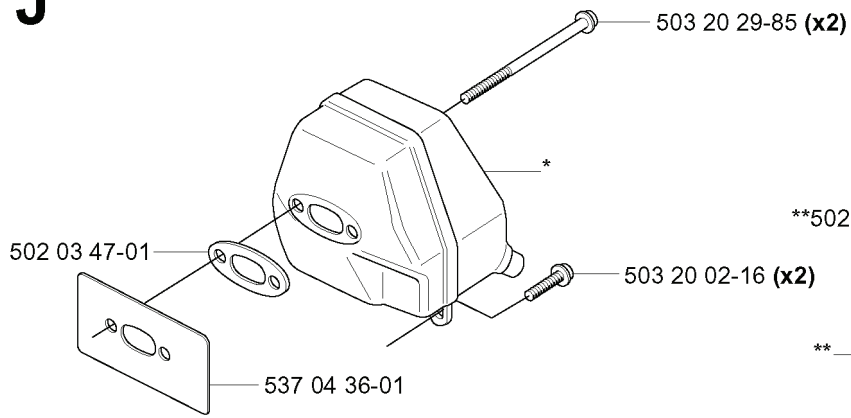

J *compl 537 15 06-01