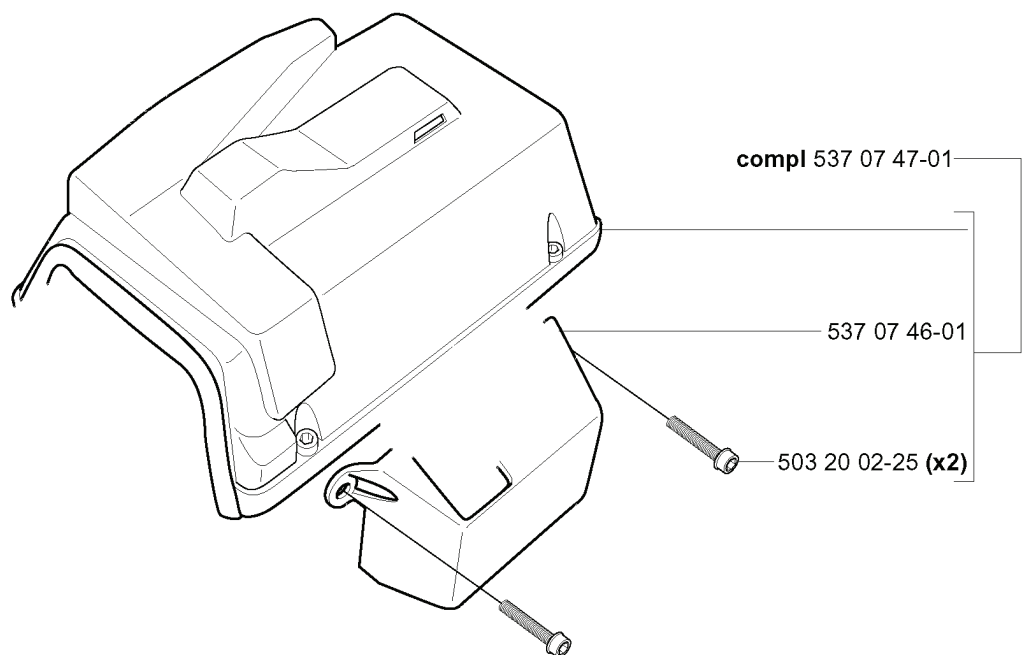

T Delivery as spare part only
Nur als Ersatzteil lieferbar
Livrabable seulement comme pièce de rechange
Solo como repuesto
Levereras endast som reservdel

Vintersats
Winter kit
Wintersatz
Dispositif hivernal
Juego para uso invernal
compl 537 07 47-01