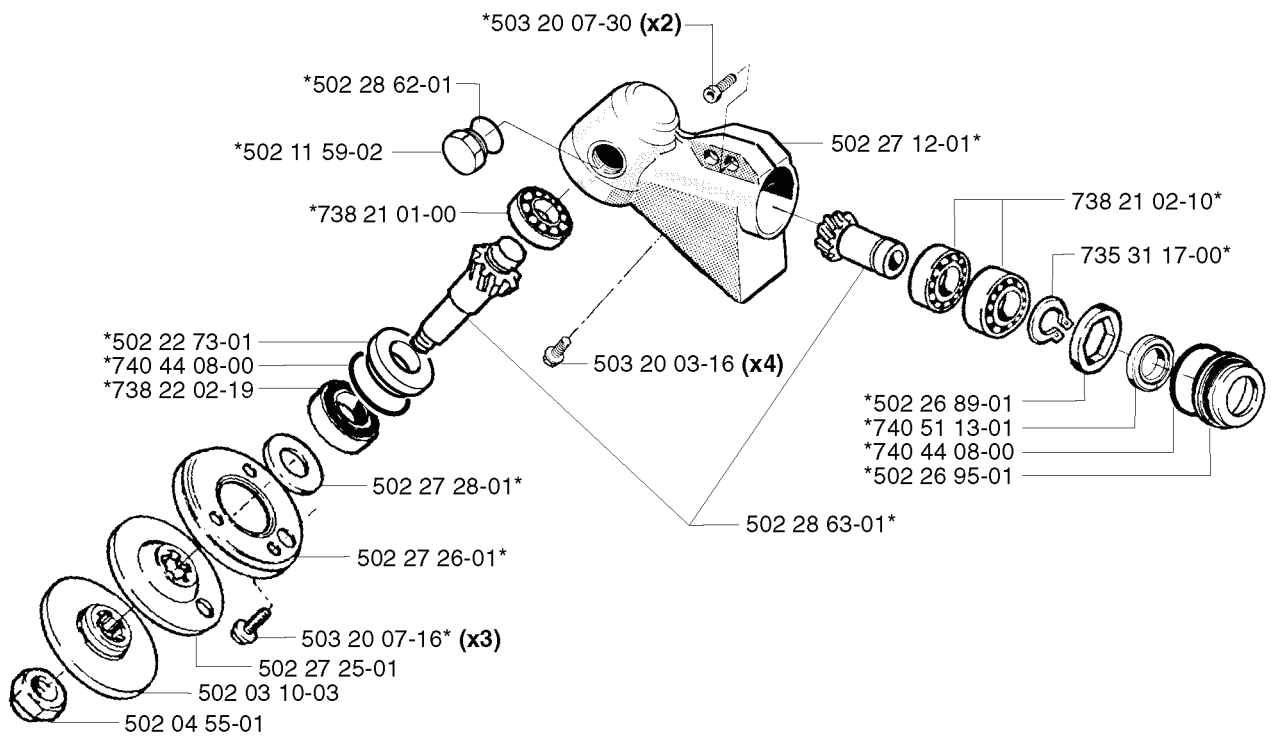

**F** \*compl 502 05 08-74

---

REF.	PART NO.	DESCRIPTION	REMARK	QTY.	KIT
502 05 08-74	502050874	CRANKSHAFT ASSY		1	
738 22 02-25	738220225	BALL BEARING		1	
501 45 16-01	501451601	NEEDLE BEARING		1	

**D**

**E**

\*compl 502 27 34-01 (250 R)  
\*compl 502 22 77-02 (252 RX)

503 23 51-08 Champion RCJ 7Y  
503 23 51-11 NGK BPMR 7A

\*502 27 35-01 (250 R)  
\*502 22 79-01 (252 RX)

REF.	PART NO.	DESCRIPTION	REMARK	QTY.	KIT
502 27 34-01	502273401	CYLINDER	250 R	1	
502 22 77-02	502227702	CYLINDER ASSY	252 RX	1	
503 23 51-08	503235108	SPARK PLUG	CHAMPION RCJ 7Y	1	
503 23 51-11	503235111	SPARK PLUG	NGK BPMR 7A	1	
501 86 21-02	501862102	GASKET		1	
502 22 79-01	502227901	PISTON ASSY	252 RX	1	
502 27 35-01	502273501	PISTON ASSY	250 R	1	
501 45 16-01	501451601	NEEDLE BEARING		1	
737 44 10-00	737441000	SNAP RING		2	
503 28 90-11	503289011	PISTON RING	252	1	
503 28 90-10	503289010	PISTON RING	250	1	
501 67 67-03	501676703	CYLINDER BASE GASKET		1	
725 53 32-55	725533255	SCREW		4	

**M** \*compl 502 27 11-02

REF.	PART NO.	DESCRIPTION	REMARK	QTY.	KIT
502 27 11-02	502271102	GEAR HOUSING ASSY		1	
502 22 73-01	502227301	SEALING COLLAR		1	
738 22 02-19	738220219	BALL BEARING		1	
502 04 55-01	502045501	NUT		1	
502 03 10-03	502031003	SUPPORT FLANGE		1	
502 27 25-01	502272501	DRIVER		1	
503 20 07-16	503200716	SCREW IHSCFM		3	
502 27 26-01	502272601	COVER		1	
502 27 28-01	502272801	WASHER		1	
738 21 01-00	738210100	BALL BEARING		1	
502 11 59-02	502115902	PLUG		1	
502 28 62-01	502286201	WASHER		1	
503 20 07-30	503200730	SCREW IHSCFM		2	
503 20 03-16	503200316	SCREW IHSCFM		4	
502 28 63-01	502286301	GEAR WHEEL		1	
502 26 95-01	502269501	SEALING RING HOLDER		1	
740 44 08-00	740440800	O-RING		1	
740 51 13-01	740511301	SEALING RING		1	
502 26 89-01	502268901	CIRCLIP		1	
735 31 17-00	735311700	CIRCLIP		1	
738 21 02-10	738210210	BALL BEARING		1	
502 27 12-01	502271201	GEAR HOUSING		1	