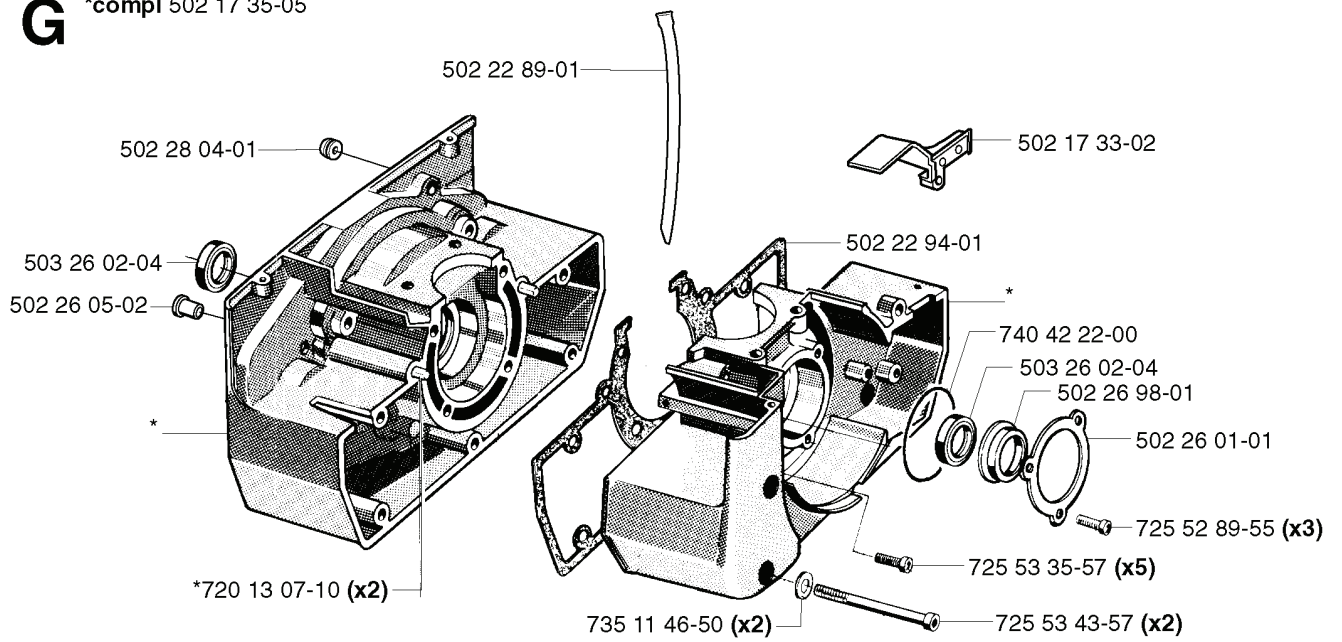

G *compl 502 17 35-05