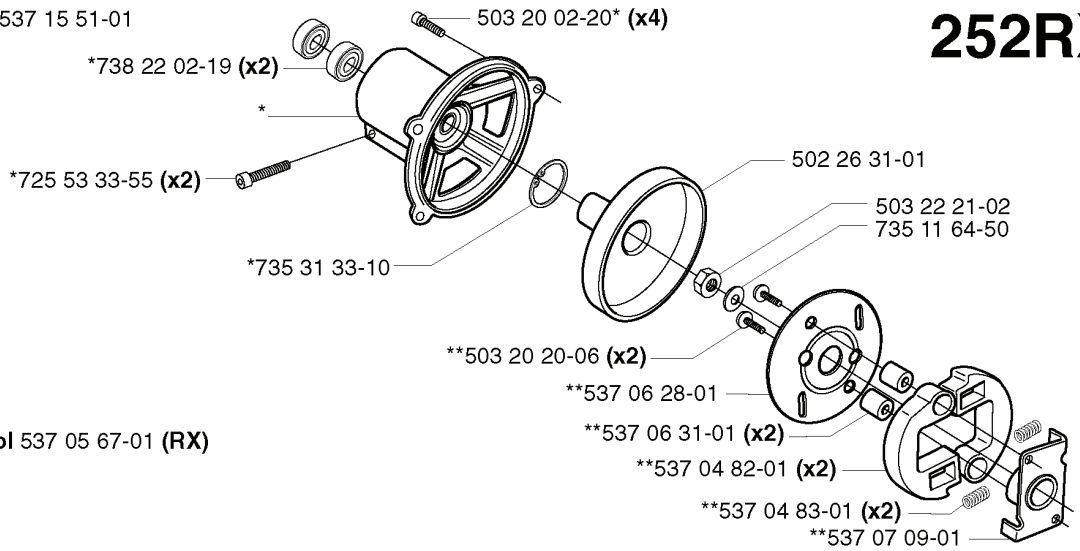

**B****\*compl** 537 15 51-01**250R****C****\*compl** 537 15 51-01**252RX**

REF.	PART NO.	DESCRIPTION	REMARK	QTY.	KIT
537 15 51-01	537155101	KIT		1	
738 22 02-19	738220219	BALL BEARING		2	
725 53 33-55	725533355	SCREW IHSCM		2	
537 17 21-01	537172101	CLUTCH ASSY	R	1	
735 31 33-10	735313310	CIRCLIP		1	
502 26 31-01	502263101	CLUTCH DRUM ASSY		1	
537 05 67-01	537056701	CLUTCH ASSY		1	
537 06 28-01	537062801	WASHER		1	
537 17 13-01	537171301	CLUTCH		1	
537 06 31-01	537063101	BEARING BUSH		2	
537 06 28-02	537062802	WASHER		1	
503 20 20-06	503202006	SCREW IHSCM		2	
537 07 09-01	537070901	CLUTCH		1	
537 04 82-01	537048201	CLUTCH SHOE		2	
537 04 83-01	537048301	CLUTCH SPRING		2	
735 11 64-50	735116450	SPRING WASHER		1	
503 22 21-02	503222102	LOCK NUT		1	
503 20 02-20	503200220	SCREW IHSCFM		4	