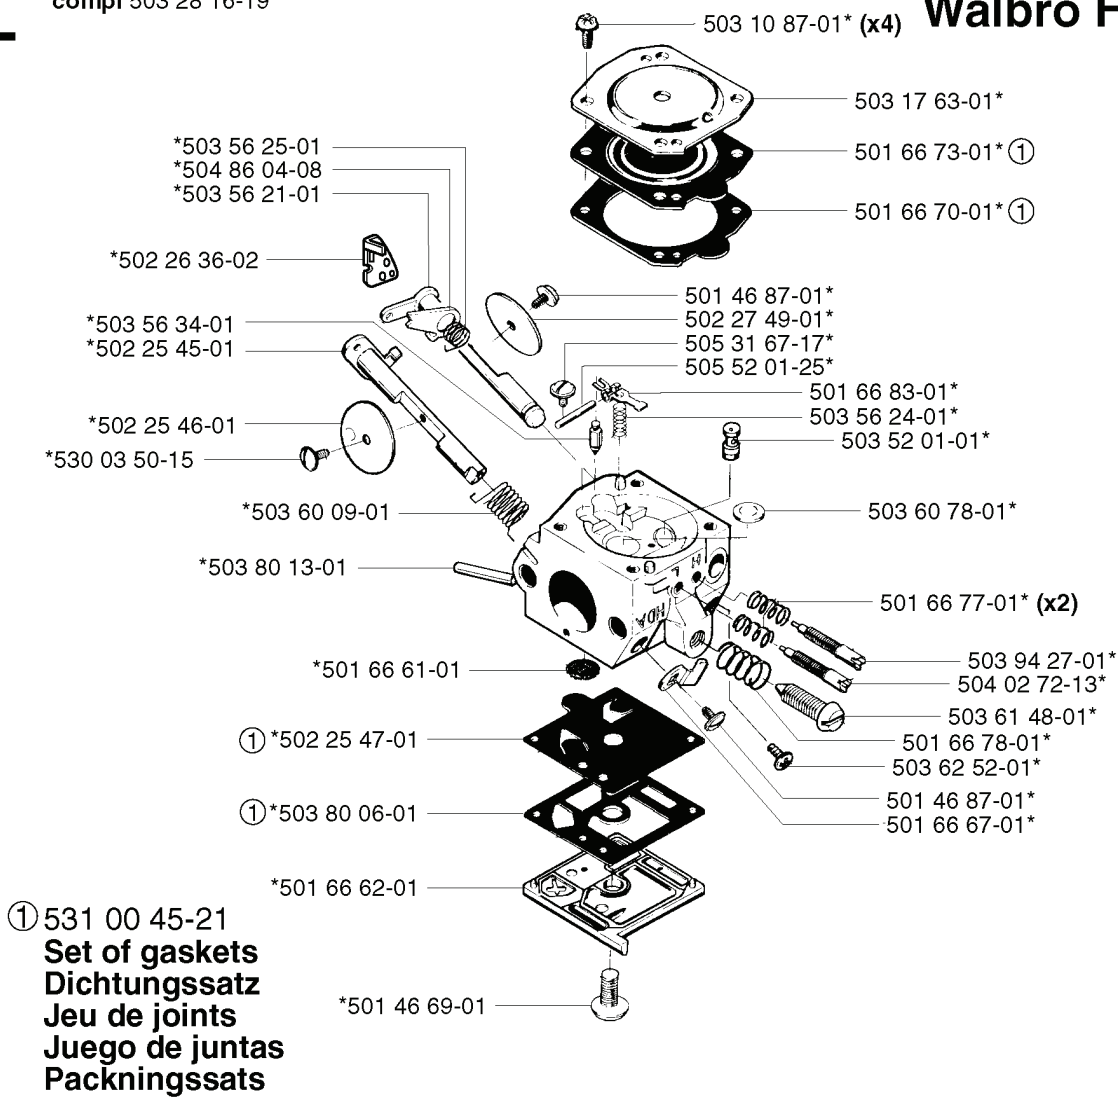

*compl 503 28 16-19

Walbro HDA-142