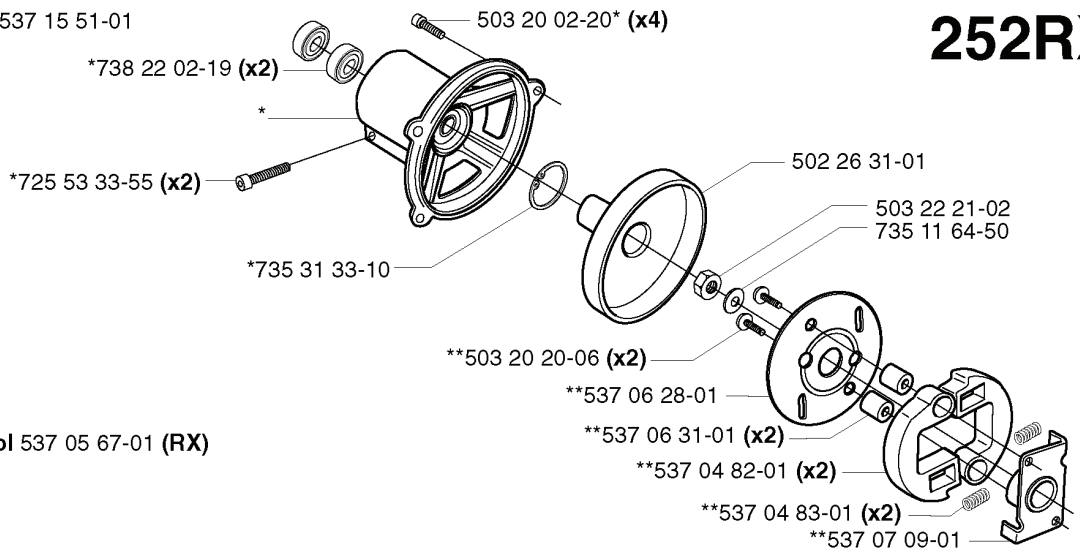

# **SPARE PARTS LIST**

**B****\*compl** 537 15 51-01**250R****C****\*compl** 537 15 51-01**252RX**

REF.	PART NO.	DESCRIPTION	REMARK	QTY.	KIT
537 15 51-01	537155101	KIT		1	
738 22 02-19	738220219	BALL BEARING		2	
725 53 33-55	725533355	SCREW IHSCM		2	
537 05 67-01	537056701	CLUTCH ASSY	RX	1	
735 31 33-10	735313310	CIRCLIP		1	
503 20 20-06	503202006	SCREW IHSCM		2	
537 06 28-01	537062801	WASHER		1	
537 06 28-02	537062802	WASHER		1	
537 06 31-01	537063101	BEARING BUSH		2	
537 04 82-01	537048201	CLUTCH SHOE		2	
537 04 83-01	537048301	CLUTCH SPRING		2	
537 07 09-01	537070901	CLUTCH		1	
735 11 64-50	735116450	SPRING WASHER		1	
537 17 13-01	537171301	CLUTCH		1	
537 17 21-01	537172101	CLUTCH ASSY		1	
503 22 21-02	503222102	LOCK NUT		1	
502 26 31-01	502263101	CLUTCH DRUM ASSY		1	
503 20 02-20	503200220	SCREW IHSCFM		4	

**G** \*compl 502 17 35-05

REF.	PART NO.	DESCRIPTION	REMARK	QTY.	KIT
502 17 35-05	502173505	CRANKCASE		1	
502 28 04-01	502280401	GROMMET		1	
503 26 02-04	503260204	SEALING RING		1	
502 26 05-02	502260502	BUSHING		1	
720 13 07-10	720130710	PARALLEL PIN		2	
502 22 89-01	502228901	HOSE		1	
735 11 46-50	735114650	SPRING WASHER		2	
725 53 43-57	725534357	SCREW IHSCM		2	
725 53 35-57	725533557	SCREW IHSCM		5	
725 52 89-55	725528955	SCREW IHSCM		3	
502 26 01-01	502260101	BEARING CAGE		1	
502 26 98-01	502269801	SEALING RING HOLDER		1	
740 42 22-00	740422200	O-RING		1	
502 22 94-01	502229401	CRANKCASE		1	
502 17 33-02	502173302	BACKING PLATE		1	