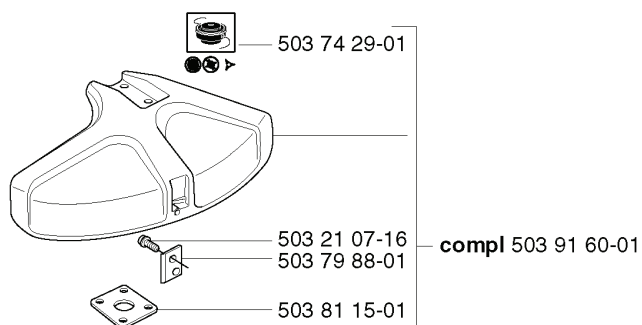

Olja Luftfilter
Oil Airfilter
Öl Luftfilter
Aceite Filtro Air
Huile Filtraire

1,0 lit.