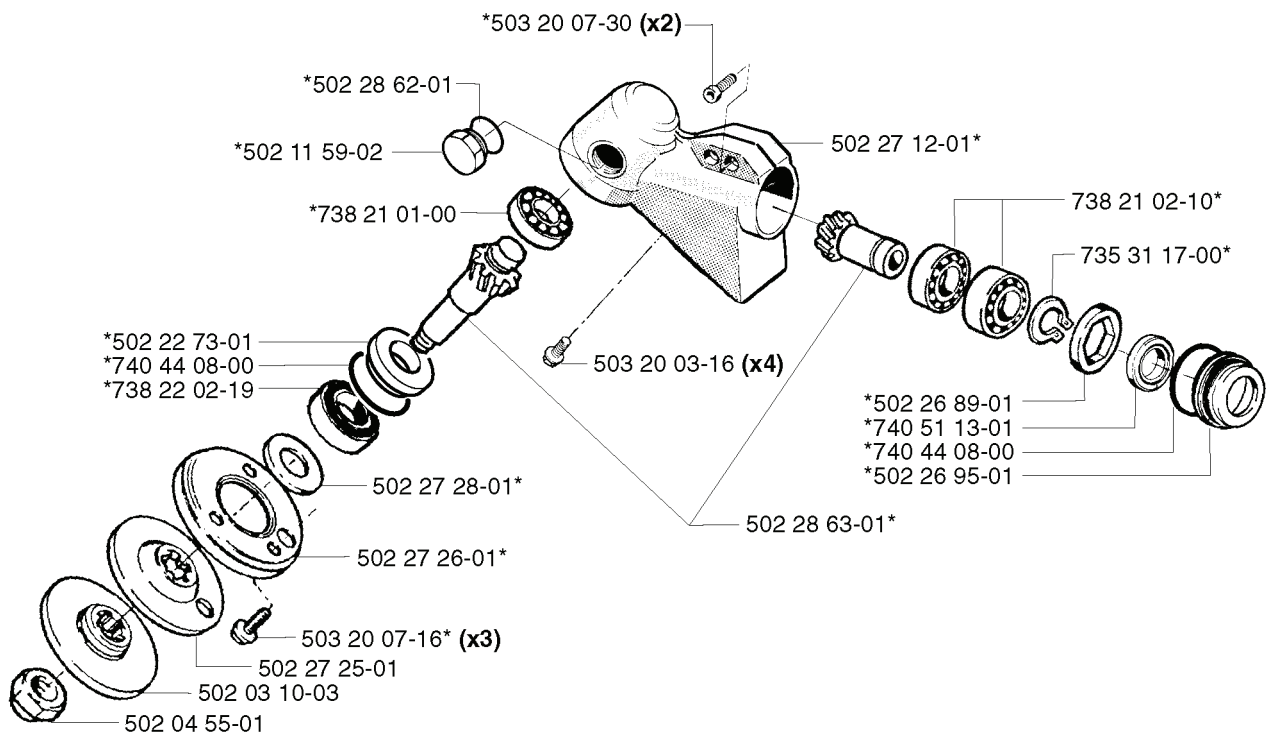

M *compl 502 27 11-02