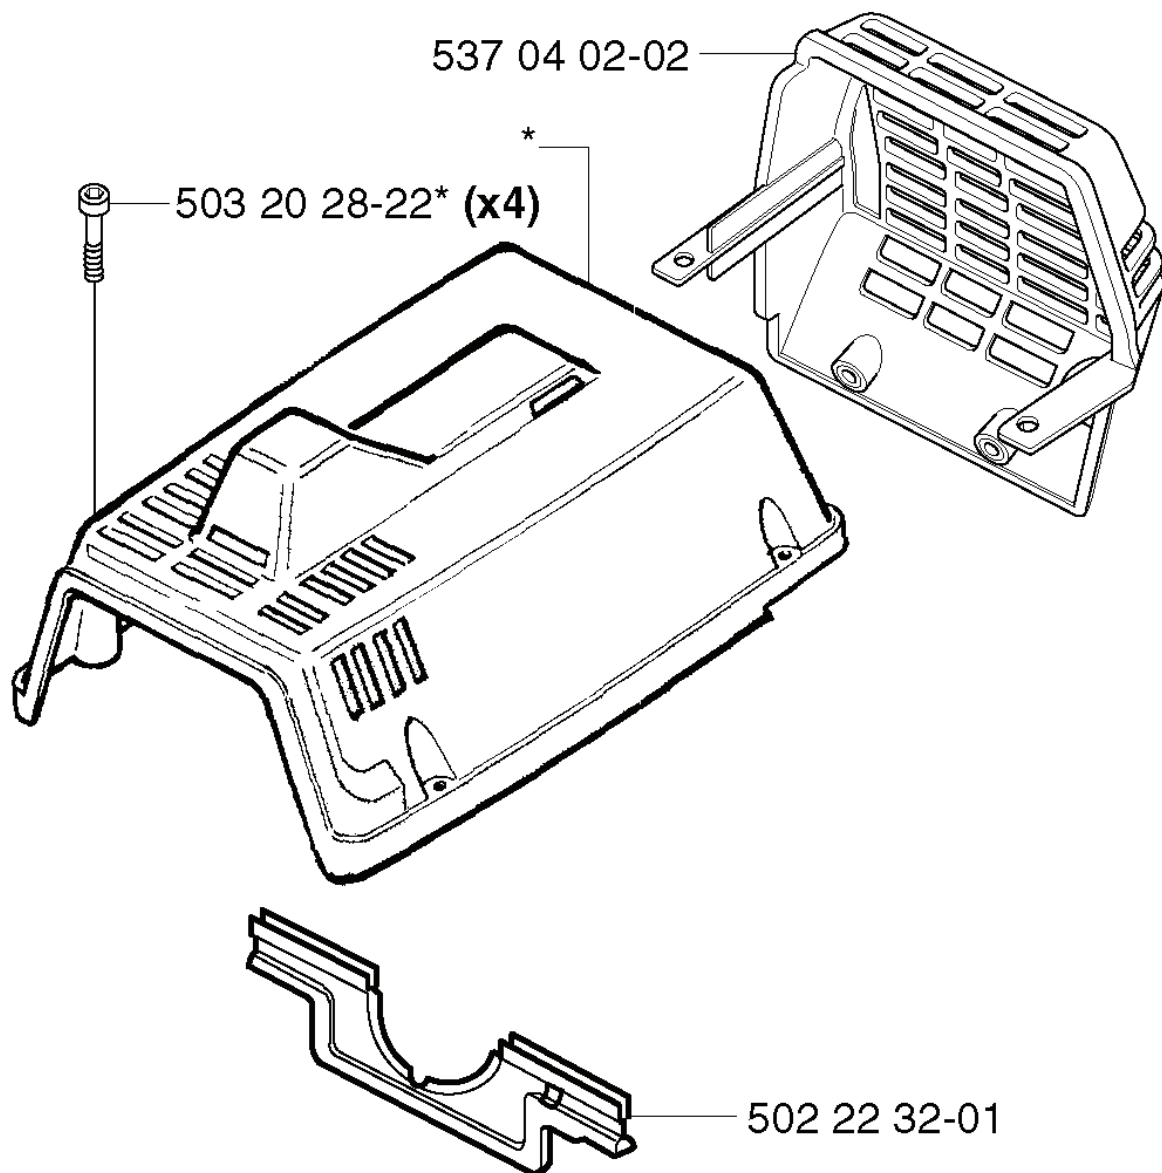

D

*compl 502 22 46-05