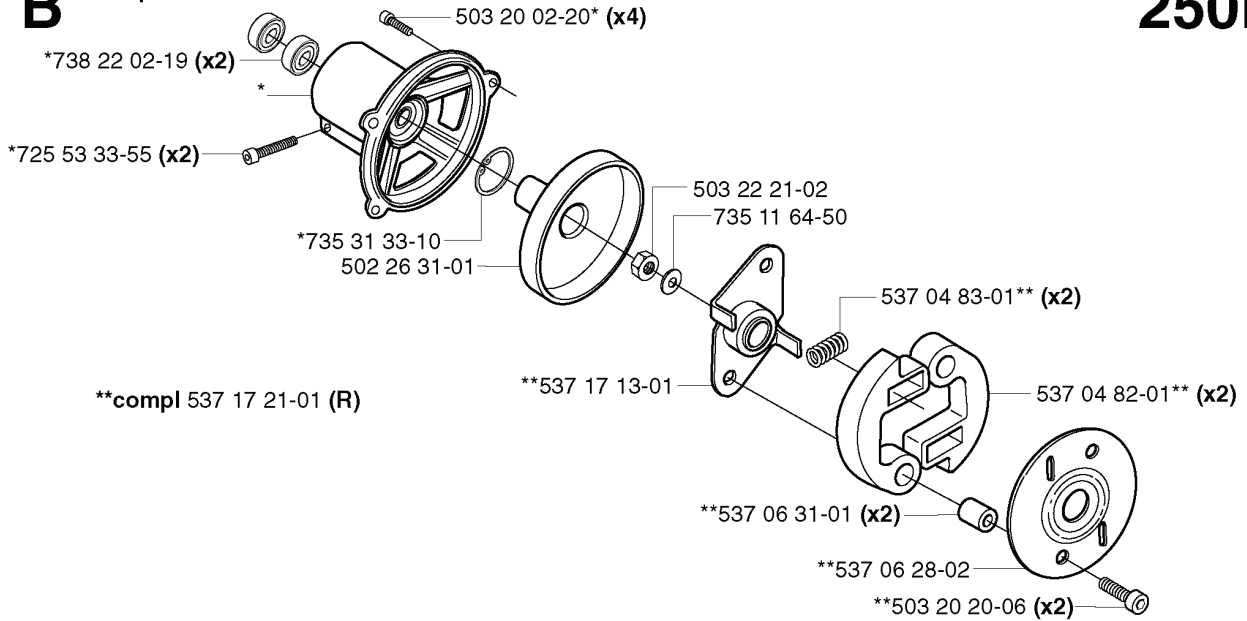

# **SPARE PARTS LIST**

**B****\*compl** 537 15 51-01**250R****C****\*compl** 537 15 51-01**252RX**

REF.	PART NO.	DESCRIPTION	REMARK	QTY.	KIT
537 15 51-01	537155101	KIT		1	
738 22 02-19	738220219	BALL BEARING		2	
725 53 33-55	725533355	SCREW IHSCM		2	
537 05 67-01	537056701	CLUTCH ASSY	RX	1	
735 31 33-10	735313310	CIRCLIP		1	
503 20 20-06	503202006	SCREW IHSCM		2	
537 06 28-01	537062801	WASHER		1	
537 06 28-02	537062802	WASHER		1	
537 06 31-01	537063101	BEARING BUSH		2	
537 04 82-01	537048201	CLUTCH SHOE		2	
537 04 83-01	537048301	CLUTCH SPRING		2	
537 07 09-01	537070901	CLUTCH		1	
735 11 64-50	735116450	SPRING WASHER		1	
537 17 13-01	537171301	CLUTCH		1	
537 17 21-01	537172101	CLUTCH ASSY		1	
503 22 21-02	503222102	LOCK NUT		1	
502 26 31-01	502263101	CLUTCH DRUM ASSY		1	
503 20 02-20	503200220	SCREW IHSCFM		4	

**G** \*compl 502 17 35-05

REF.	PART NO.	DESCRIPTION	REMARK	QTY.	KIT
502 17 35-05	502173505	CRANKCASE		1	
502 28 04-01	502280401	GROMMET		1	
503 26 02-04	503260204	SEALING RING		1	
502 26 05-02	502260502	BUSHING		1	
720 13 07-10	720130710	PARALLEL PIN		2	
502 22 89-01	502228901	HOSE		1	
735 11 46-50	735114650	SPRING WASHER		2	
725 53 43-57	725534357	SCREW IHSCM		2	
725 53 35-57	725533557	SCREW IHSCM		5	
725 52 89-55	725528955	SCREW IHSCM		3	
502 26 01-01	502260101	BEARING CAGE		1	
502 26 98-01	502269801	SEALING RING HOLDER		1	
740 42 22-00	740422200	O-RING		1	
502 22 94-01	502229401	CRANKCASE		1	
502 17 33-02	502173302	BACKING PLATE		1	