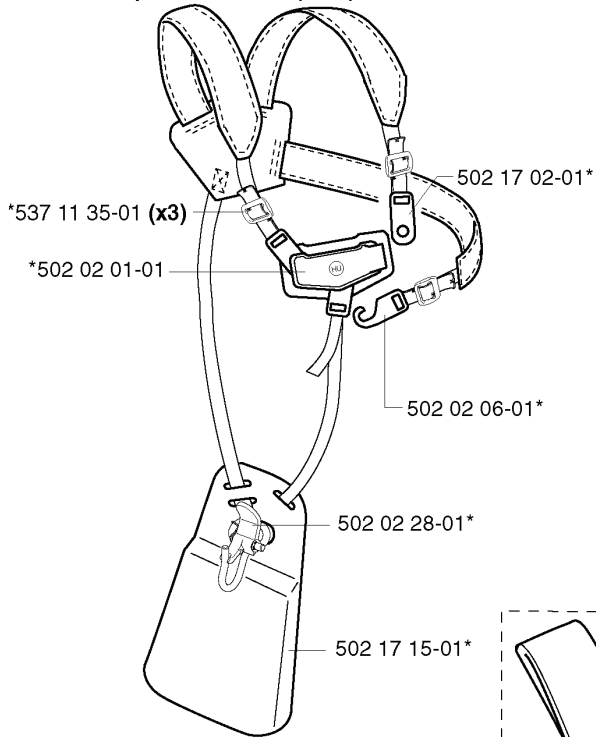

T 250R
*compl 502 02 00-02
*compl 502 02 00-03 (USA)