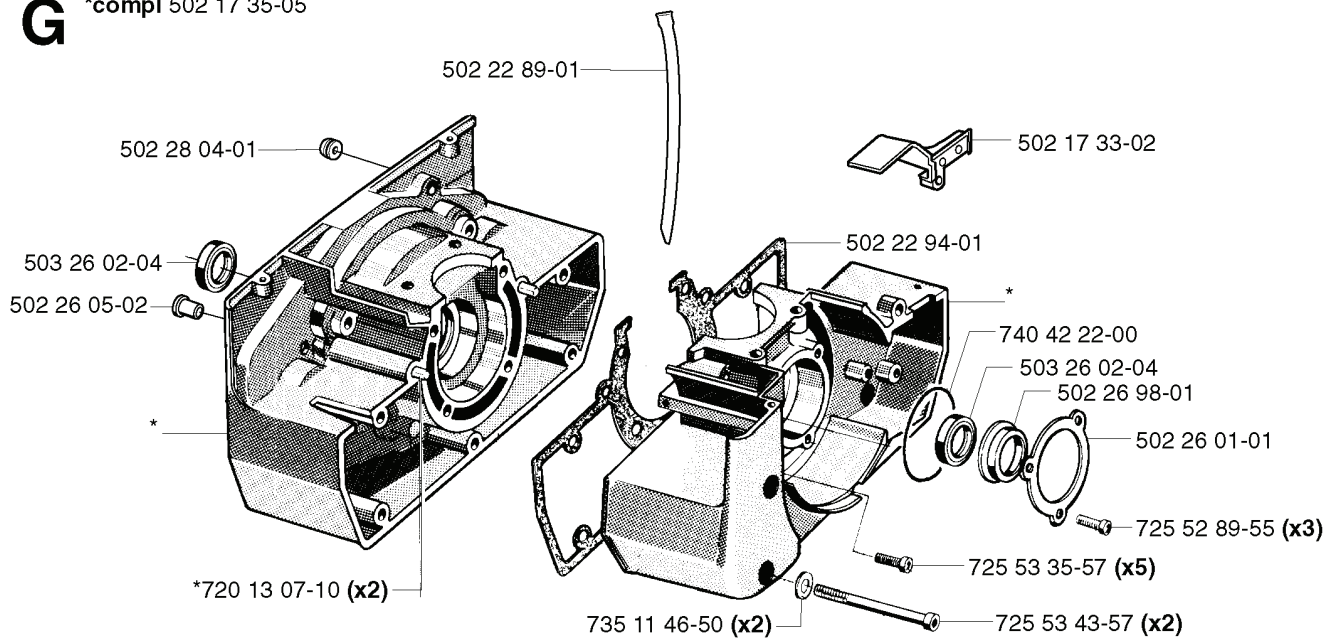

# **SPARE PARTS LIST**

**B****\*compl** 537 15 51-01**250R****C****\*compl** 537 15 51-01**252RX**

REF.	PART NO.	DESCRIPTION	REMARK	QTY.	KIT
537 15 51-01	537155101	KIT		1	
738 22 02-19	738220219	BALL BEARING		2	
725 53 33-55	725533355	SCREW IHSCM		2	
537 05 67-01	537056701	CLUTCH ASSY	RX	1	
735 31 33-10	735313310	CIRCLIP		1	
503 20 20-06	503202006	SCREW IHSCM		2	
537 06 28-01	537062801	WASHER		1	
537 06 28-02	537062802	WASHER		1	
537 06 31-01	537063101	BEARING BUSH		2	
537 04 82-01	537048201	CLUTCH SHOE		2	
537 04 83-01	537048301	CLUTCH SPRING		2	
537 07 09-01	537070901	CLUTCH		1	
735 11 64-50	735116450	SPRING WASHER		1	
537 17 13-01	537171301	CLUTCH		1	
537 17 21-01	537172101	CLUTCH ASSY		1	
503 22 21-02	503222102	LOCK NUT		1	
502 26 31-01	502263101	CLUTCH DRUM ASSY		1	
503 20 02-20	503200220	SCREW IHSCFM		4	

**G** \*compl 502 17 35-05

REF.	PART NO.	DESCRIPTION	REMARK	QTY.	KIT
502 17 35-05	502173505	CRANKCASE		1	
502 28 04-01	502280401	GROMMET		1	
503 26 02-04	503260204	SEALING RING		1	
502 26 05-02	502260502	BUSHING		1	
720 13 07-10	720130710	PARALLEL PIN		2	
502 22 89-01	502228901	HOSE		1	
735 11 46-50	735114650	SPRING WASHER		2	
725 53 43-57	725534357	SCREW IHSCM		2	
725 53 35-57	725533557	SCREW IHSCM		5	
725 52 89-55	725528955	SCREW IHSCM		3	
502 26 01-01	502260101	BEARING CAGE		1	
502 26 98-01	502269801	SEALING RING HOLDER		1	
740 42 22-00	740422200	O-RING		1	
502 22 94-01	502229401	CRANKCASE		1	
502 17 33-02	502173302	BACKING PLATE		1	