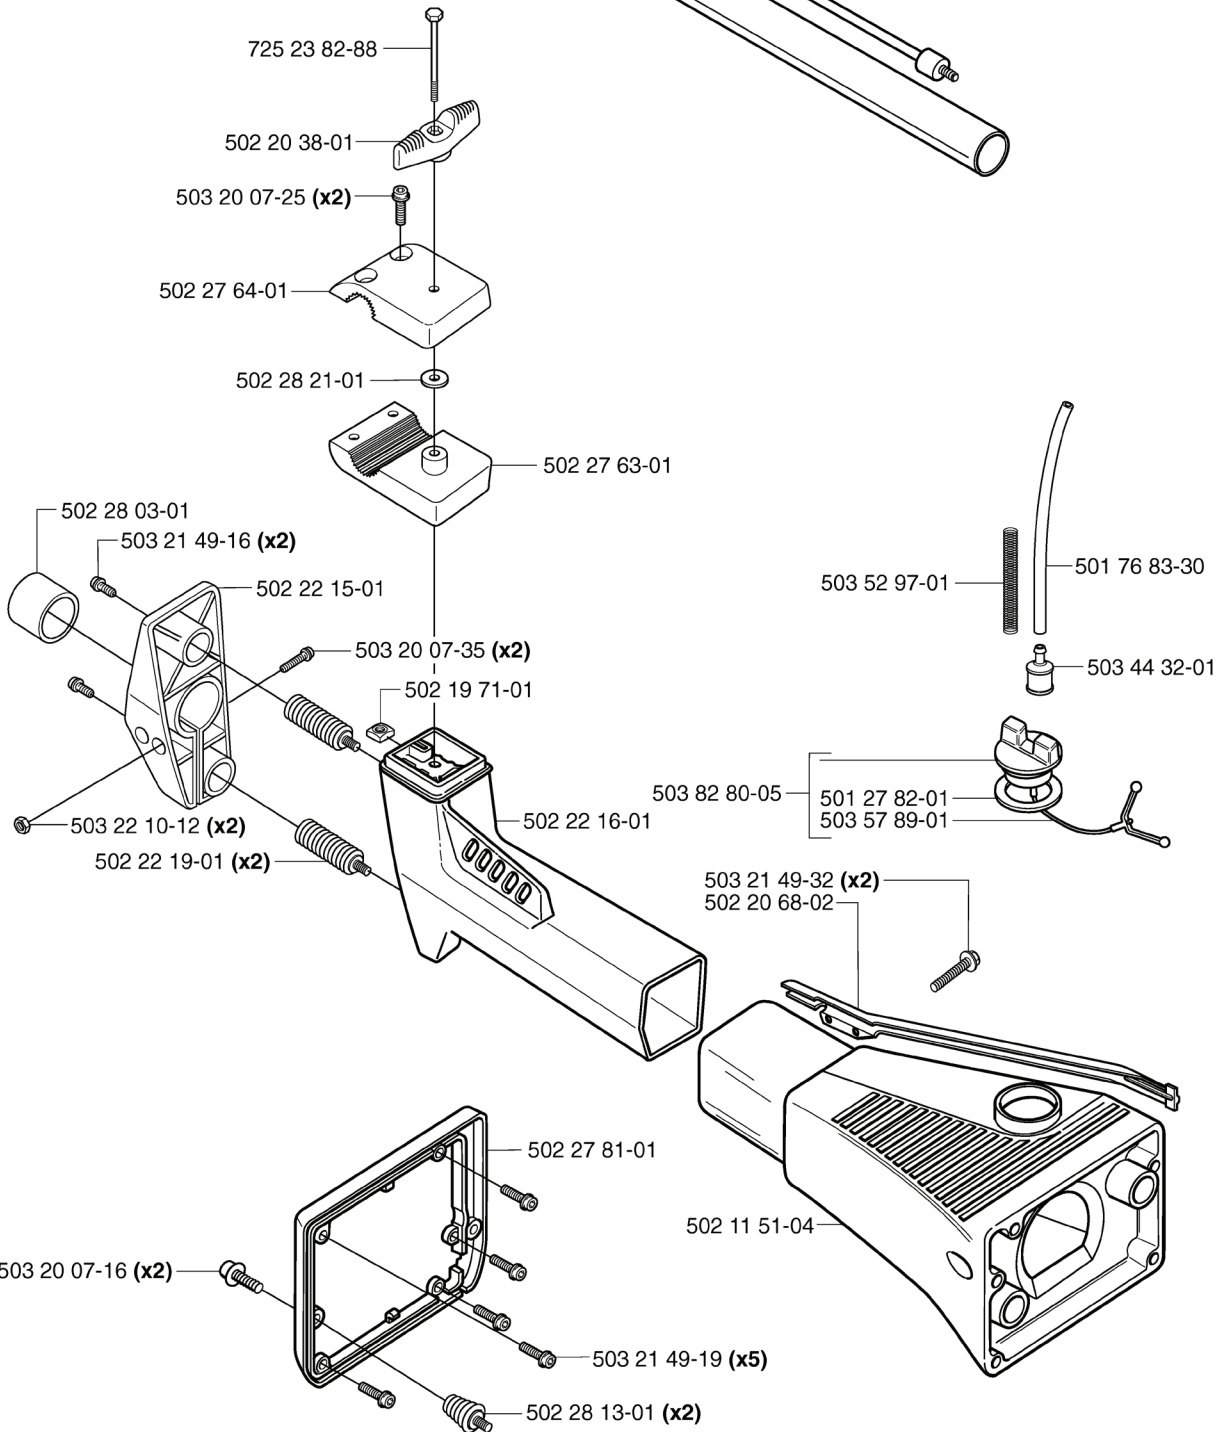

**H** \*compl 537 15 06-01

---

REF.	PART NO.	DESCRIPTION	REMARK	QTY.	KIT
537 15 06-01	537150601	MUFFLER ASSY		1	
502 03 47-01	502034701	FLANGE WASHER		1	
537 04 36-01	537043601	BAFFLE PLATE		1	
537 15 07-01	537150701	MUFFLER ASSY	EPA	1	
502 15 57-02	502155702	SPARK ARRESTER		1	
502 15 58-01	502155801	HOLDER		1	
724 12 87-59	724128759	SCREW CRPANM		1	
503 20 07-16	503200716	SCREW IHSCFM		2	
503 20 29-85	503202985	SCREW IHSCFM		2	

N

503 73 45-01

REF.	PART NO.	DESCRIPTION	REMARK	QTY.	KIT
502 27 32-02	502273202	TUBE	R	1	
502 04 15-05	502041505	TUBE DRIVESHAFT ASSY	RX	1	
725 23 82-88	725238288	SCREW EHHM		1	
502 20 38-01	502203801	KNOB		1	
503 20 07-25	503200725	SCREW IHSCFM		2	
502 27 64-01	502276401	HANDLEBAR BRACKET		1	
502 28 21-01	502282101	WASHER		1	
502 28 03-01	502280301	STAPLE		1	
503 21 49-16	503214916	SCREW IHSCFT		2	
503 22 10-12	503221012	HEXAGON NUT		2	
502 22 19-01	502221901	ANTIVIBRATION ELEMENT		2	
503 20 07-16	503200716	SCREW IHSCFM		2	
502 28 13-01	502281301	ANTIVIBRATION ELEMENT		2	
503 21 49-19	503214919	SCREW IHSCFT		5	
502 27 81-01	502278101	TANK ANSLUTNING		1	
502 19 71-01	502197101	SQUARE NUT		1	
503 20 07-35	503200735	SCREW IHSCFM		2	
502 22 15-01	502221501	RETAINER		1	
537 01 40-04	537014004	DRIVE SHAFT ASSY	R	1	
537 01 40-03	537014003	DRIVE SHAFT ASSY	RX	1	
502 27 63-01	502276301	HANDLEBAR BRACKET		1	
502 22 16-01	502221601	SUSPENSION		1	
502 11 51-04	502115104	FUEL TANK ASSY		1	
502 20 68-02	502206802	COVER		1	
503 21 49-32	503214932	SCREW IHSCFT		2	
503 82 80-05	503828005	TANK CAP ASSY		1	
503 57 89-01	503578901	HOLDER		1	
501 27 82-01	501278201	GASKET		1	
503 44 32-01	503443201	FUEL FILTER		1	
503 52 97-01	503529701	SPRING		1	
501 76 83-30	501768330	FUEL HOSE		1	
537 02 76-02	537027602	LABEL		1	
503 73 45-01	503734501	LABEL		1	