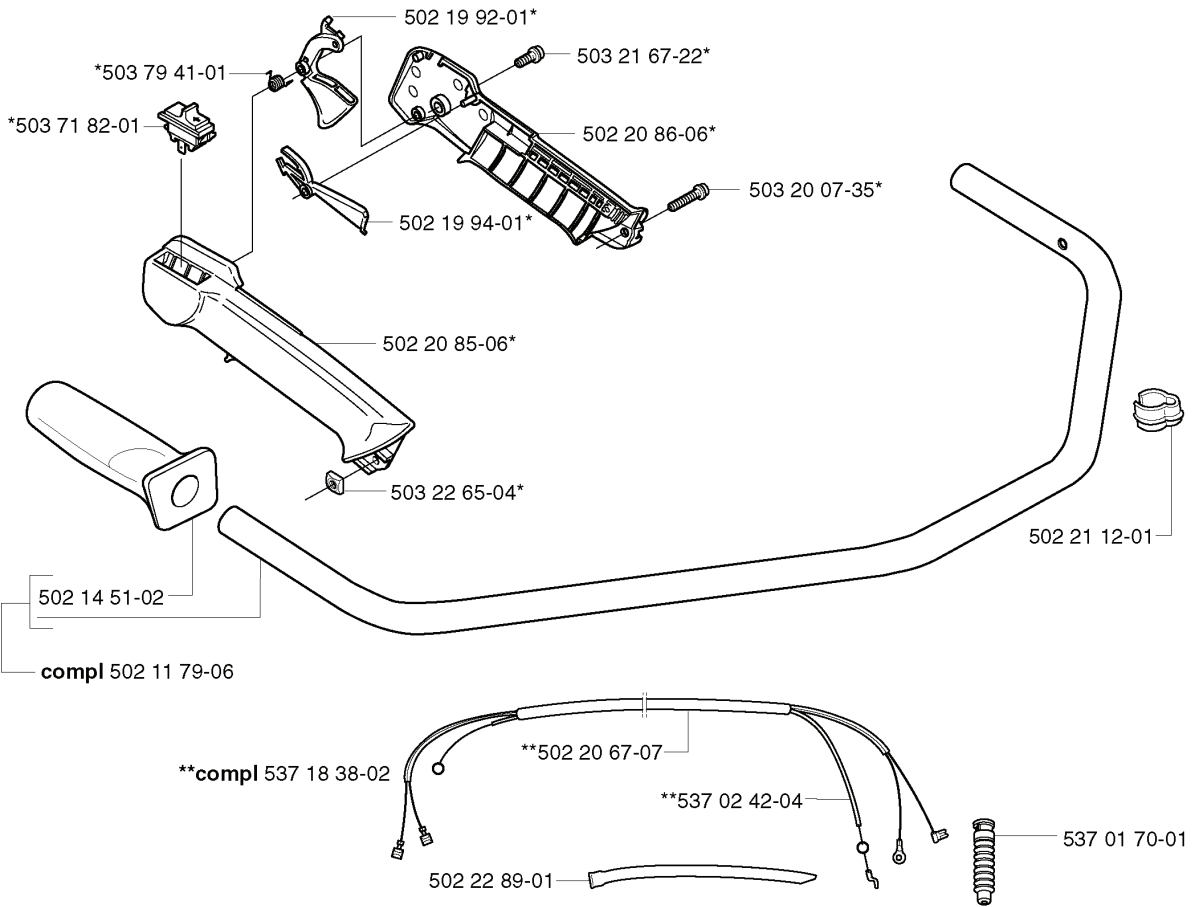

**P** \*compl 502 28 06-14

**250R**

\*compl 502 28 37-05

**252RX**

REF.	PART NO.	DESCRIPTION	REMARK	QTY.	KIT
502 06 28-01	502062801	RECOIL SPRING		1	
502 28 06-14	502280614	HANDLE		1	
503 79 41-01	503794101	RECOIL SPRING		1	
502 14 43-05	502144305	BUSHING		1	
502 14 44-01	502144401	SPRING		1	
503 71 82-01	503718201	SWITCH		1	
502 14 51-02	502145102	HANDLE		1	
502 14 47-01	502144701	THROTTLE LOCKOUT		1	
502 11 79-06	502117906	HANDLEBAR		1	
502 14 50-04	502145004	THROTTLE TRIGGER		1	
537 18 38-02	537183802	WIRING ASSY		1	
502 22 89-01	502228901	HOSE		1	
502 17 50-05	502175005	HANDLEBAR LEFT		1	
537 02 42-04	537024204	THROTTLE CABLE		1	
502 20 67-07	502206707	PROTECTIVE HOSE		1	
503 22 65-04	503226504	SQUARE NUT		1	
502 20 85-06	502208506	HANDLE HALF		1	
502 20 67-10	502206710	PROTECTIVE HOSE		1	
502 19 94-01	502199401	THROTTLE LOCKOUT		1	
502 19 92-01	502199201	THROTTLE TRIGGER		1	
503 21 67-22	503216722	SCREW IHSCFT		1	
502 22 38-01	502223801	PIPE		1	
502 20 86-06	502208606	HANDLE HALF		1	
503 20 07-35	503200735	SCREW IHSCFM		1	
537 01 70-01	537017001	BELLOWS		1	
502 28 33-03	502283303	HANDLE		1	
502 21 12-01	502211201	STAPLE		1	
502 28 34-02	502283402	STARTER PULLEY		1	
502 28 35-02	502283502	HUB CAP		1	
502 28 36-03	502283603	CLAMP		1	
502 28 44-01	502284401	SPRING		1	
503 23 00-11	503230011	WASHER		1	
537 02 42-03	537024203	THROTTLE CABLE		1	
537 06 71-01	537067101	SLEEVE		1	
537 06 72-01	537067201	NUT SQUARE		1	
537 18 38-01	537183801	WIRING ASSY		1	
720 12 12-20	720121220	PARALLEL PIN		1	
729 52 52-75	729525275	SCREW CRPANT		1	
502 28 37-05	502283705	THROTTLE HANDLE ASSY		1	