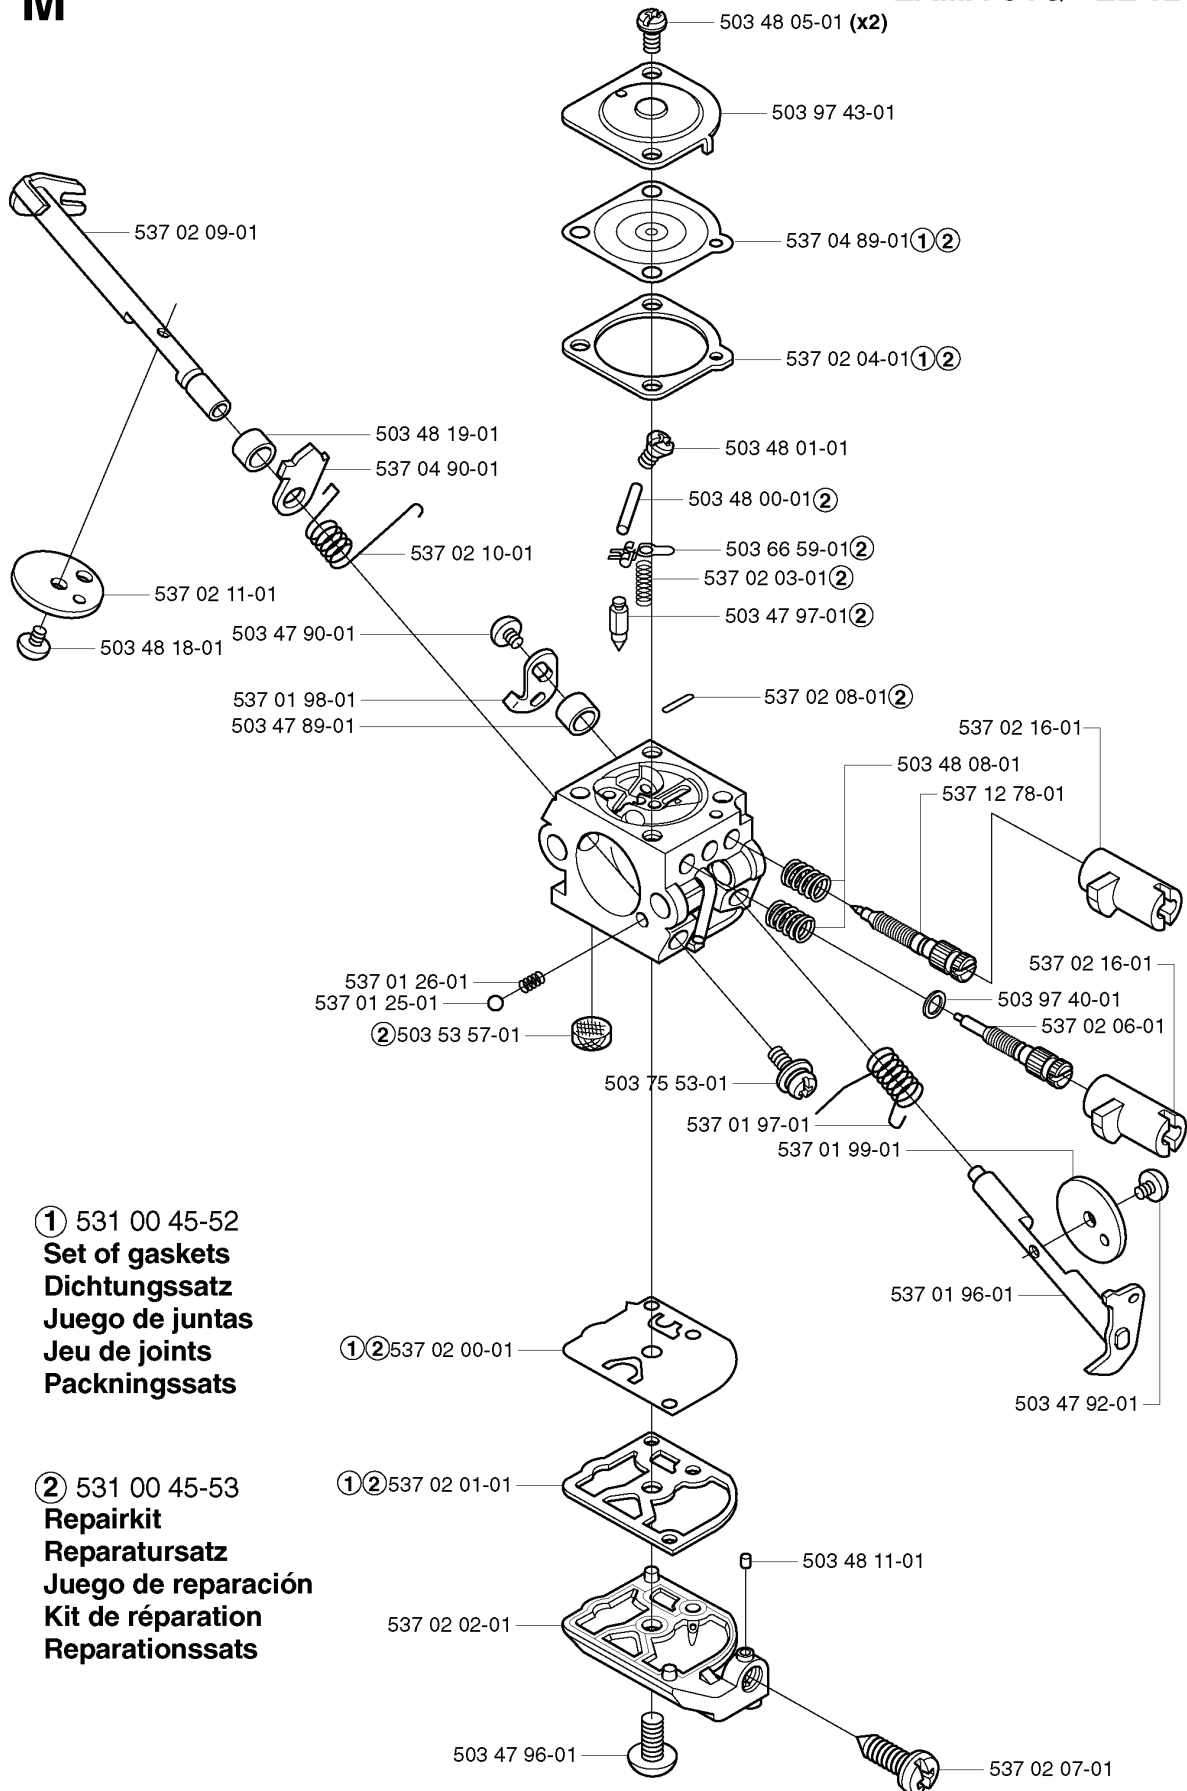

323 E, 2002-03

SPARE PARTS LIST

*compl 537 04 11-01
**compl 537 04 12-03

REF.	PART NO.	DESCRIPTION	REMARK	QTY.	KIT
537 04 11-01	537041101	CRANKCASE		1	
537 04 12-03	537041203	CLUTCH COVER		1	
537 03 23-01	537032301	CLAMPING SLEEVE ASSY		1	
503 21 68-25	503216825	SCREW IHSCFT		2	
537 03 24-01	537032401	INSULATOR		1	
503 88 41-01	503884101	CLUTCH DRUM		1	
735 31 12-00	735311200	CIRCLIP		1	
503 21 71-16	503217116	SCREW IHSCFT		1	
537 07 36-01	537073601	SPRING		1	
503 21 68-20	503216820	SCREW IHSCFT		1	
503 21 66-20	503216620	SCREW IHSCFT		1	

B *compl 502 21 92-06
323E
325Ex
Edger Attachment

REF.	PART NO.	DESCRIPTION	REMARK	QTY.	KIT
502 21 92-06	502219206	GEAR	323E 325EX EDGER ATTACHMENT	1	
503 85 32-01	503853201	GEAR HOUSING		1	
738 21 99-00	738219900	BALL BEARING		1	
738 22 01-19	738220119	BALL BEARING		1	
503 70 55-01	503705501	COVER WASHER		1	
735 31 31-10	735313110	CIRCLIP		1	
503 89 58-01	503895801	DRIVER		1	
503 70 29-02	503702902	SUPPORT FLANGE		1	
503 85 63-01	503856301	NUT		1	
503 84 90-01	503849001	GEAR WHEEL		1	
503 20 07-25	503200725	SCREW IHSCFM		4	
503 20 15-01	503201501	SCREW		1	
738 21 99-01	738219901	BALL BEARING		1	
735 31 11-00	735311100	CIRCLIP		1	
735 31 25-10	735312510	CIRCLIP		1	
503 69 67-01	503696701	GASKET RING UPPER		1	

C *compl 503 85 29-02

REF.	PART NO.	DESCRIPTION	REMARK	QTY.	KIT
503 85 29-02	503852902	HANDLE		1	
503 91 81-01	503918101	THROTTLE LEVER		1	
503 87 79-01	503877901	THROTTLE TRIGGER		1	
503 99 56-01	503995601	HANDLE HALF	323E	1	
503 99 56-02	503995602	HANDLE HALF	325EX	1	
503 96 13-01	503961301	SCREW		1	
503 99 55-02	503995502	HANDLE HALF	325EX	1	
503 99 55-01	503995501	HANDLE HALF	323E	1	
503 96 14-01	503961401	ABSORBER		1	
503 87 80-01	503878001	THROTTLE LOCKOUT		1	
537 01 13-01	537011301	RECOIL SPRING		1	
503 71 82-01	503718201	SWITCH		1	
503 21 66-20	503216620	SCREW IHSCT		5	
740 42 06-00	740420600	O-RING		1	
503 87 86-01	503878601	THROTTLE CABLE ASSY		1	
503 87 85-01	503878501	SHORT CIRCUIT CABLE		1	