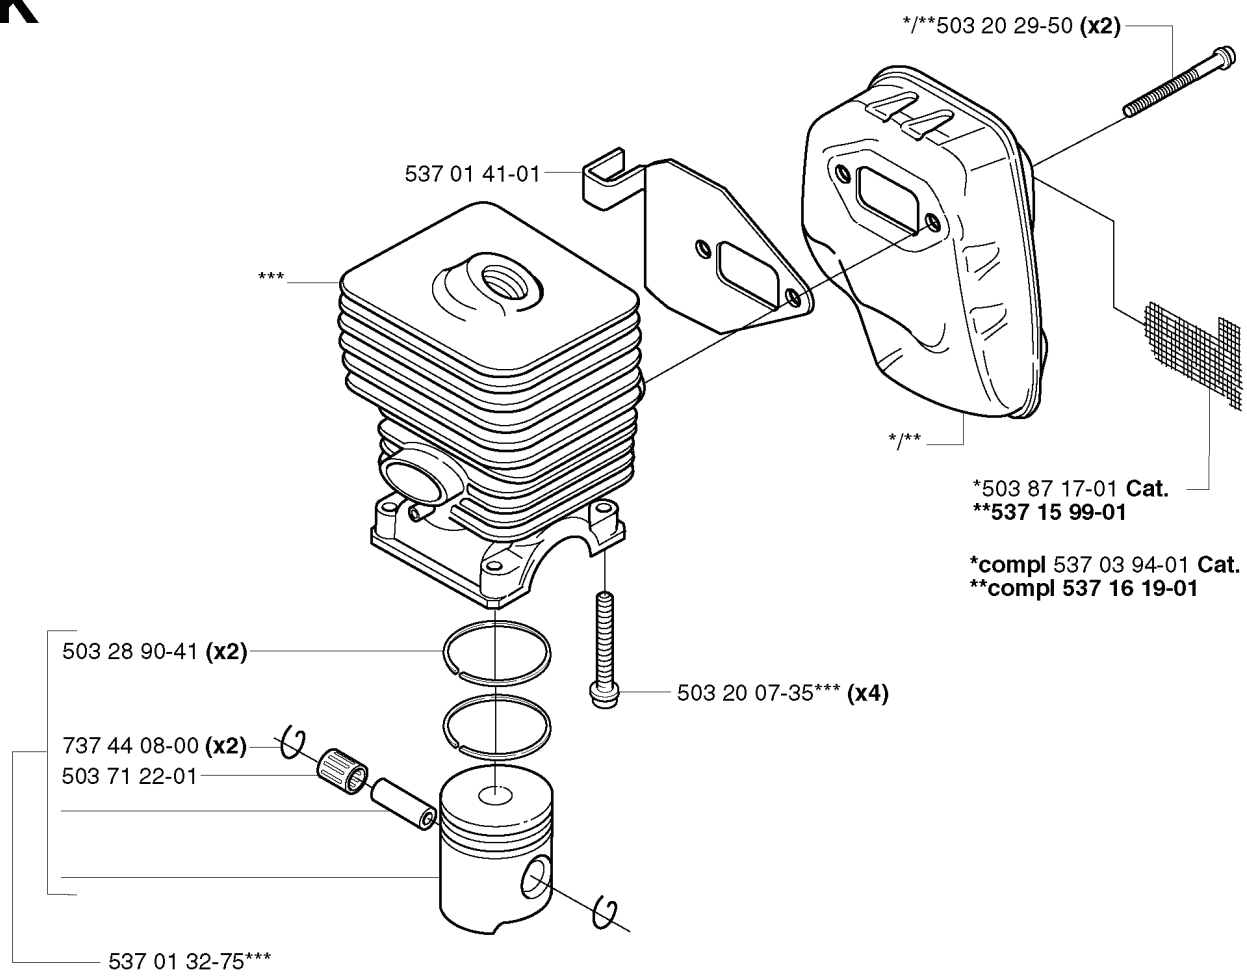

323 E, 2002-03

SPARE PARTS LIST

*compl 537 04 11-01
**compl 537 04 12-03

REF.	PART NO.	DESCRIPTION	REMARK	QTY.	KIT
537 04 11-01	537041101	CRANKCASE		1	
537 04 12-03	537041203	CLUTCH COVER		1	
537 03 23-01	537032301	CLAMPING SLEEVE ASSY		1	
503 21 68-25	503216825	SCREW IHSCFT		2	
537 03 24-01	537032401	INSULATOR		1	
503 88 41-01	503884101	CLUTCH DRUM		1	
735 31 12-00	735311200	CIRCLIP		1	
503 21 71-16	503217116	SCREW IHSCFT		1	
537 07 36-01	537073601	SPRING		1	
503 21 68-20	503216820	SCREW IHSCFT		1	
503 21 66-20	503216620	SCREW IHSCFT		1	

K ***compl 537 03 20-05

REF.	PART NO.	DESCRIPTION	REMARK	QTY.	KIT
537 03 20-05	537032005	PISTON		1	
537 01 41-01	537014101	GASKET		1	
503 28 90-41	503289041	PISTON RING		2	
737 44 08-00	737440800	CIRCLIP		2	
503 71 22-01	503712201	BEARING		1	
537 01 32-75	537013275	PISTON		1	
503 20 07-35	503200735	SCREW IHSCFM		4	
503 20 29-50	503202950	SCREW IHSCFM		2	
503 87 17-01	503871701	SPARK ARRESTER SCREEN	CAT.	1	
537 15 99-01	537159901	SPARK ARRESTER SCREEN		1	
537 03 94-01	537039401	MUFFLER ASSY	CAT.	1	
537 16 19-01	537161901	MUFFLER ASSY		1	

J *compl 503 85 24-74

REF.	PART NO.	DESCRIPTION	REMARK	QTY.	KIT
503 85 24-74	503852474	CRANKSHAFT ASSY		1	
503 94 05-01	503940501	CUP		1	
503 94 02-01	503940201	BEARING CAGE		1	
503 71 22-01	503712201	BEARING		1	
738 21 01-10	738210110	BALL BEARING		1	
503 83 61-01	503836101	BEARING CAGE		1	

503 22 26-01

587 11 18-01

REF.	PART NO.	DESCRIPTION	REMARK	QTY.	KIT
537 07 68-01	537076801	HANDLE	323E	1	
537 03 83-01	537038301	TUBE		1	
587 11 18-01	587111801	LABEL		1	
503 84 69-01	503846901	SHAFT		1	
537 07 68-02	537076802	HANDLE	325EX	1	
537 04 25-01	537042501	ATTACHMENT PLATE		1	
503 22 26-01	503222601	NUT		1	
503 21 98-35	503219835	SCREW		1	