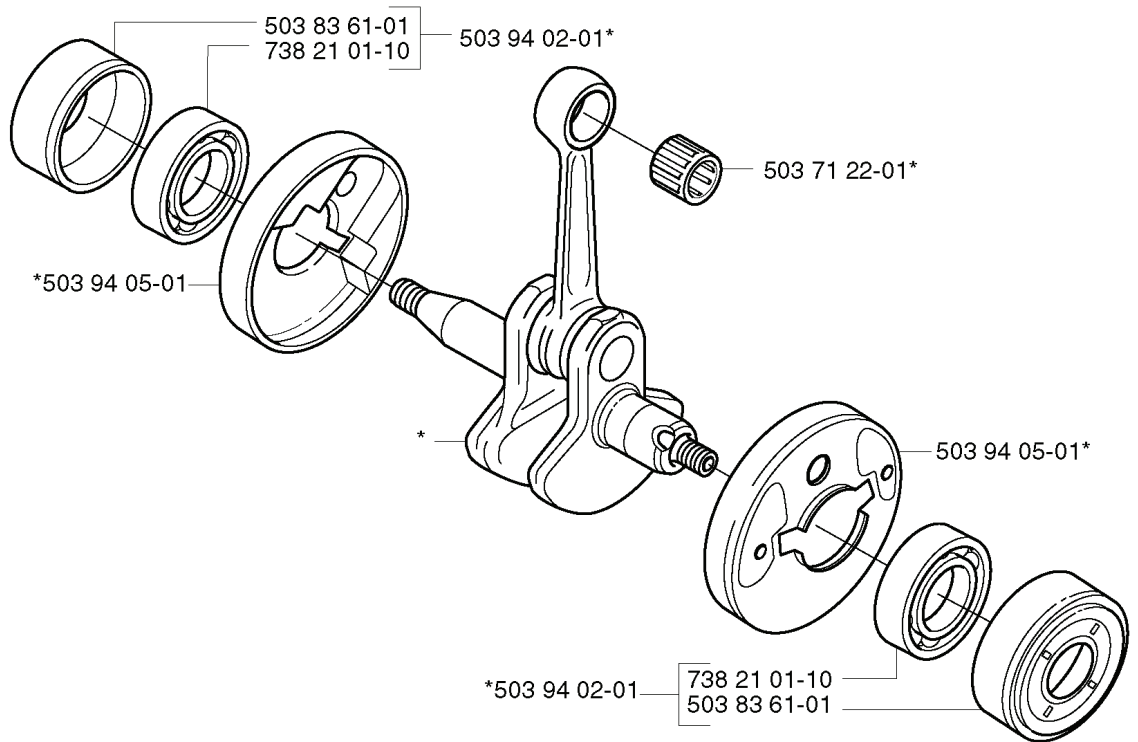

323 E, 2002-03

SPARE PARTS LIST

*compl 537 04 11-01
**compl 537 04 12-03

REF.	PART NO.	DESCRIPTION	REMARK	QTY.	KIT
537 04 11-01	537041101	CRANKCASE		1	
537 04 12-03	537041203	CLUTCH COVER		1	
537 03 23-01	537032301	CLAMPING SLEEVE ASSY		1	
503 21 68-25	503216825	SCREW IHSCFT		2	
537 03 24-01	537032401	INSULATOR		1	
503 88 41-01	503884101	CLUTCH DRUM		1	
735 31 12-00	735311200	CIRCLIP		1	
503 21 71-16	503217116	SCREW IHSCFT		1	
537 07 36-01	537073601	SPRING		1	
503 21 68-20	503216820	SCREW IHSCFT		1	
503 21 66-20	503216620	SCREW IHSCFT		1	

K ***compl 537 03 20-05

REF.	PART NO.	DESCRIPTION	REMARK	QTY.	KIT
537 03 20-05	537032005	PISTON		1	
537 01 41-01	537014101	GASKET		1	
503 28 90-41	503289041	PISTON RING		2	
737 44 08-00	737440800	CIRCLIP		2	
503 71 22-01	503712201	BEARING		1	
537 01 32-75	537013275	PISTON		1	
503 20 07-35	503200735	SCREW IHSCFM		4	
503 20 29-50	503202950	SCREW IHSCFM		2	
503 87 17-01	503871701	SPARK ARRESTER SCREEN	CAT.	1	
537 15 99-01	537159901	SPARK ARRESTER SCREEN		1	
537 03 94-01	537039401	MUFFLER ASSY	CAT.	1	
537 16 19-01	537161901	MUFFLER ASSY		1	

J *compl 503 85 24-74

REF.	PART NO.	DESCRIPTION	REMARK	QTY.	KIT
503 85 24-74	503852474	CRANKSHAFT ASSY		1	
503 94 05-01	503940501	CUP		1	
503 94 02-01	503940201	BEARING CAGE		1	
503 71 22-01	503712201	BEARING		1	
738 21 01-10	738210110	BALL BEARING		1	
503 83 61-01	503836101	BEARING CAGE		1	

503 22 26-01

587 11 18-01

REF.	PART NO.	DESCRIPTION	REMARK	QTY.	KIT
537 07 68-01	537076801	HANDLE	323E	1	
537 03 83-01	537038301	TUBE		1	
587 11 18-01	587111801	LABEL		1	
503 84 69-01	503846901	SHAFT		1	
537 07 68-02	537076802	HANDLE	325EX	1	
537 04 25-01	537042501	ATTACHMENT PLATE		1	
503 22 26-01	503222601	NUT		1	
503 21 98-35	503219835	SCREW		1	