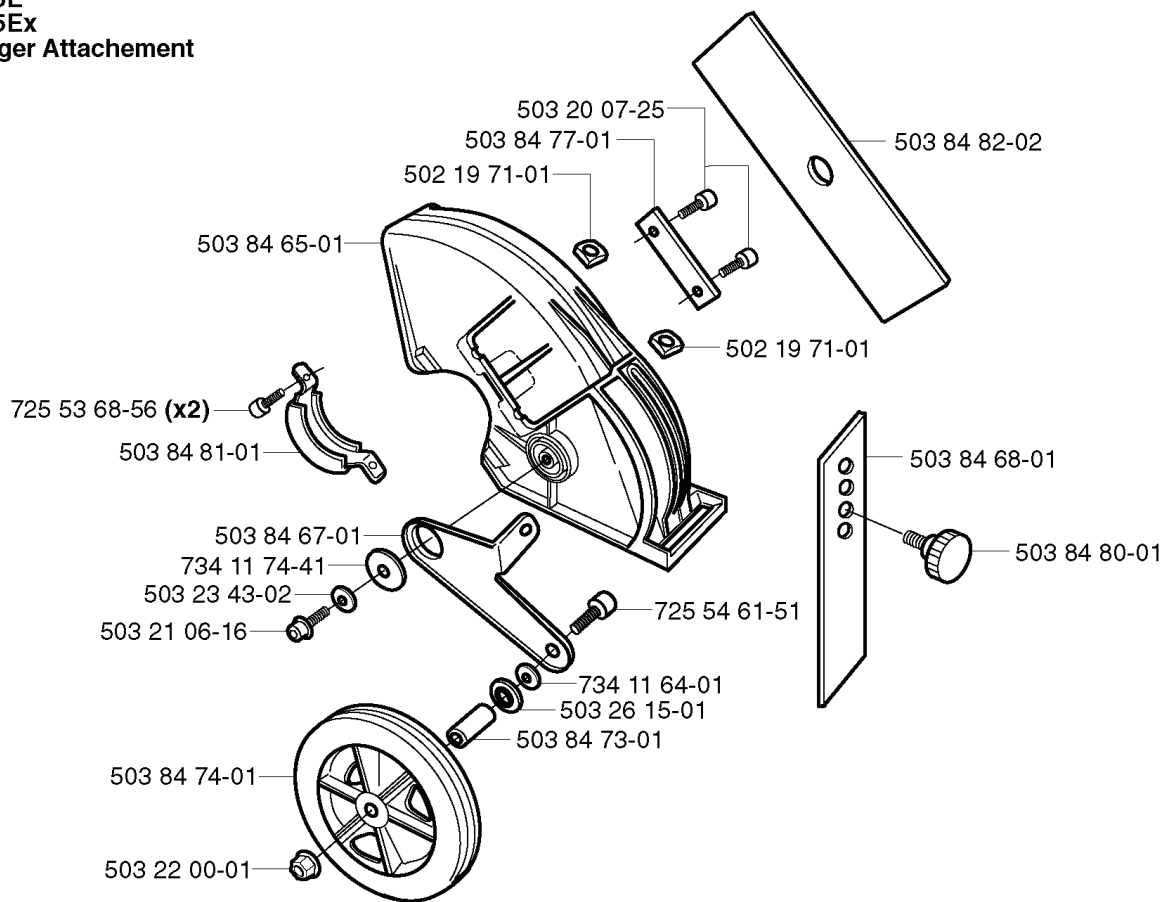

**323E
325Ex
Edger Attachment**