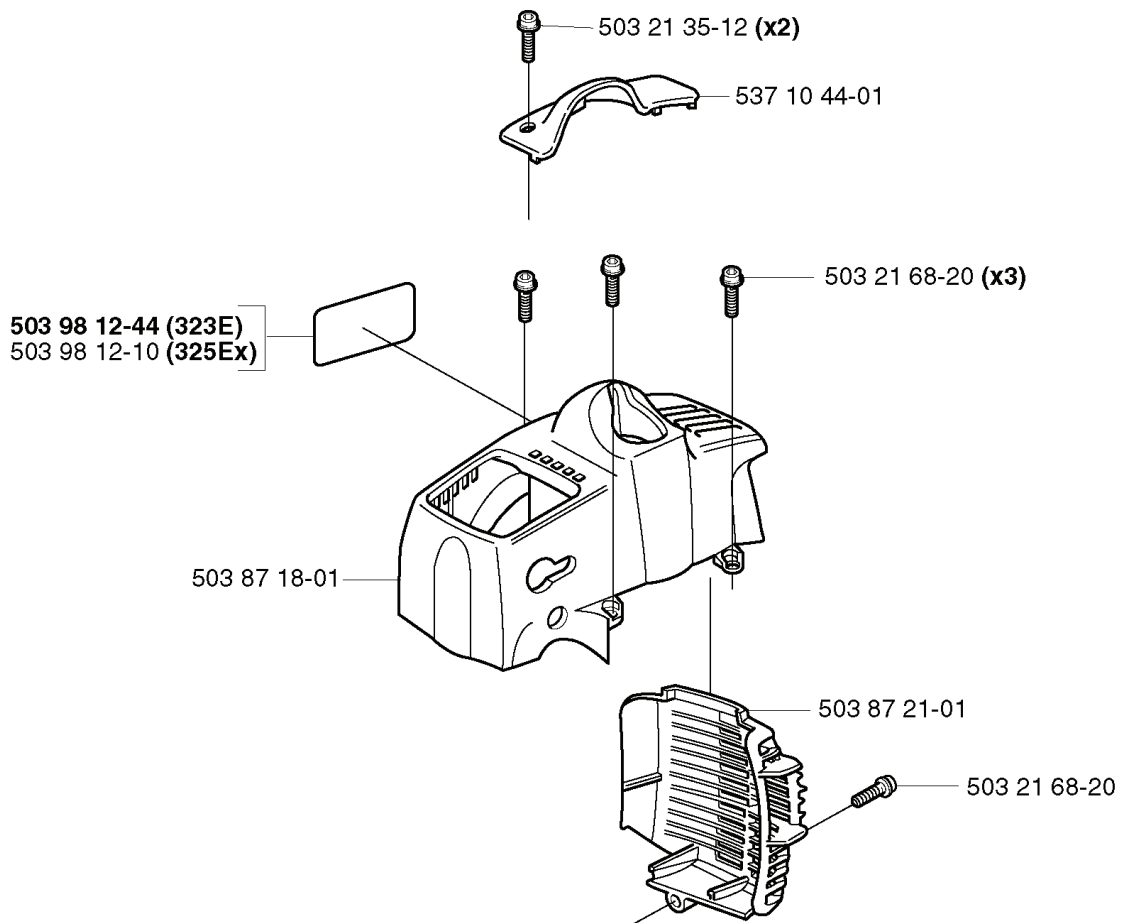

C *compl 503 85 29-02

REF.	PART NO.	DESCRIPTION	REMARK	QTY.	KIT
503 85 29-02	503852902	HANDLE		1	
503 91 81-01	503918101	THROTTLE LEVER		1	
503 87 79-01	503877901	THROTTLE TRIGGER		1	
503 99 56-01	503995601	HANDLE HALF	323E	1	
503 99 56-02	503995602	HANDLE HALF	325EX	1	
503 96 13-01	503961301	SCREW		1	
503 99 55-02	503995502	HANDLE HALF	325EX	1	
503 99 55-01	503995501	HANDLE HALF	323E	1	
503 96 14-01	503961401	ABSORBER		1	
503 87 80-01	503878001	THROTTLE LOCKOUT		1	
537 01 13-01	537011301	RECOIL SPRING		1	
503 71 82-01	503718201	SWITCH		1	
503 21 66-20	503216620	SCREW IHSCT		5	
740 42 06-00	740420600	O-RING		1	
503 87 86-01	503878601	THROTTLE CABLE ASSY		1	
503 87 85-01	503878501	SHORT CIRCUIT CABLE		1	

F **compl 503 87 33-02

*compl 503 85 28-01

REF.	PART NO.	DESCRIPTION	REMARK	QTY.	KIT
503 87 33-02	503873302	BRIDGE		1	
735 31 08-20	735310820	E-CLIP		1	
731 71 16-51	731711651	HEXAGON NUT FLANGE		1	
503 21 77-16	503217716	SCREW IHSC T		1	
503 87 36-01	503873601	SPRING		1	
503 87 35-02	503873502	STARTER PAWL		1	
503 96 49-01	503964901	STARTER PULLEY		1	
537 03 41-01	537034101	PROTECTIVE PLATE	325EX	1	
503 21 66-20	503216620	SCREW IHSC T		3	
503 21 68-20	503216820	SCREW IHSC FT		1	
503 97 98-10	503979810	DECAL	325EX	1	
503 97 98-47	503979847	DECAL	323E	1	
503 85 87-01	503858701	STARTER HOUSING		1	
537 00 84-01	537008401	STARTER HANDLE		1	
503 85 89-01	503858901	STARTER ROPE		1	
503 85 28-01	503852801	STARTER ASSY		1	

D

REF.	PART NO.	DESCRIPTION	REMARK	QTY.	KIT
503 98 12-44	503981244	LABEL	323E	1	
503 98 12-10	503981210	LABEL	325EX	1	
503 87 18-01	503871801	CYLINDER COVER		1	
503 87 21-01	503872101	HEAT PROTECTOR		1	
503 21 68-20	503216820	SCREW IHSCFT		3	
537 10 44-01	537104401	ARM PROTECTION		1	
503 21 35-12	503213512	SCREW CCRPANT		2	