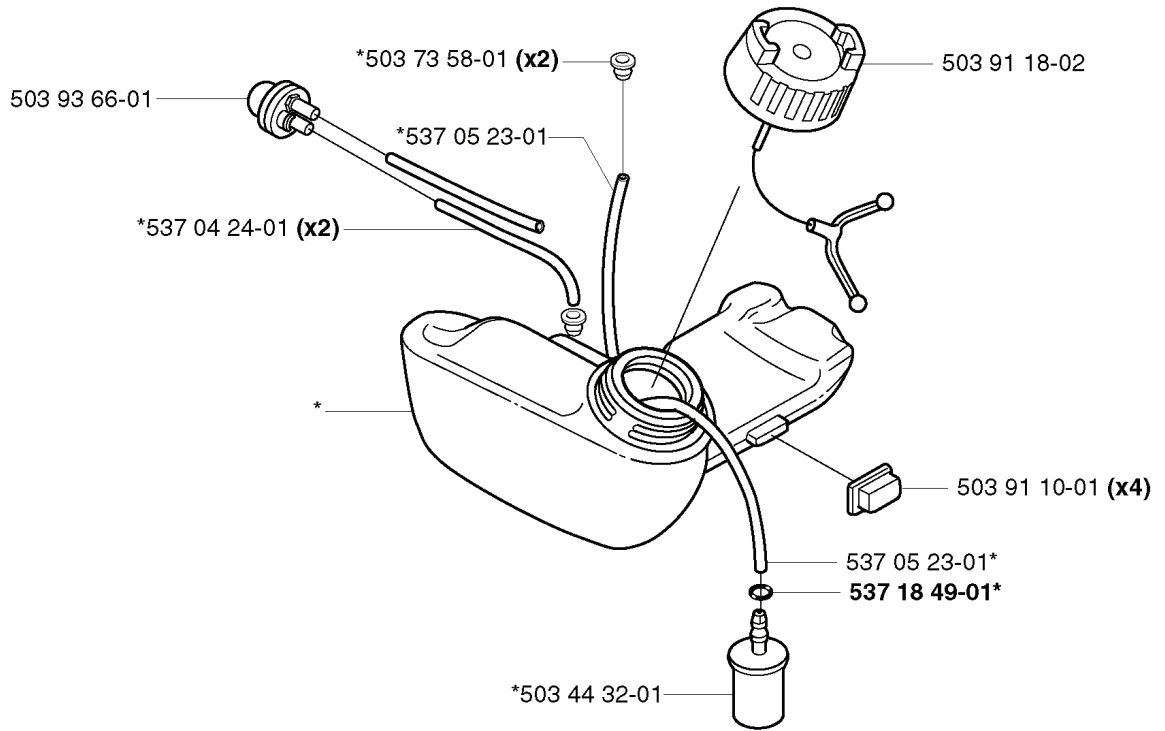

G *compl 537 06 86-01