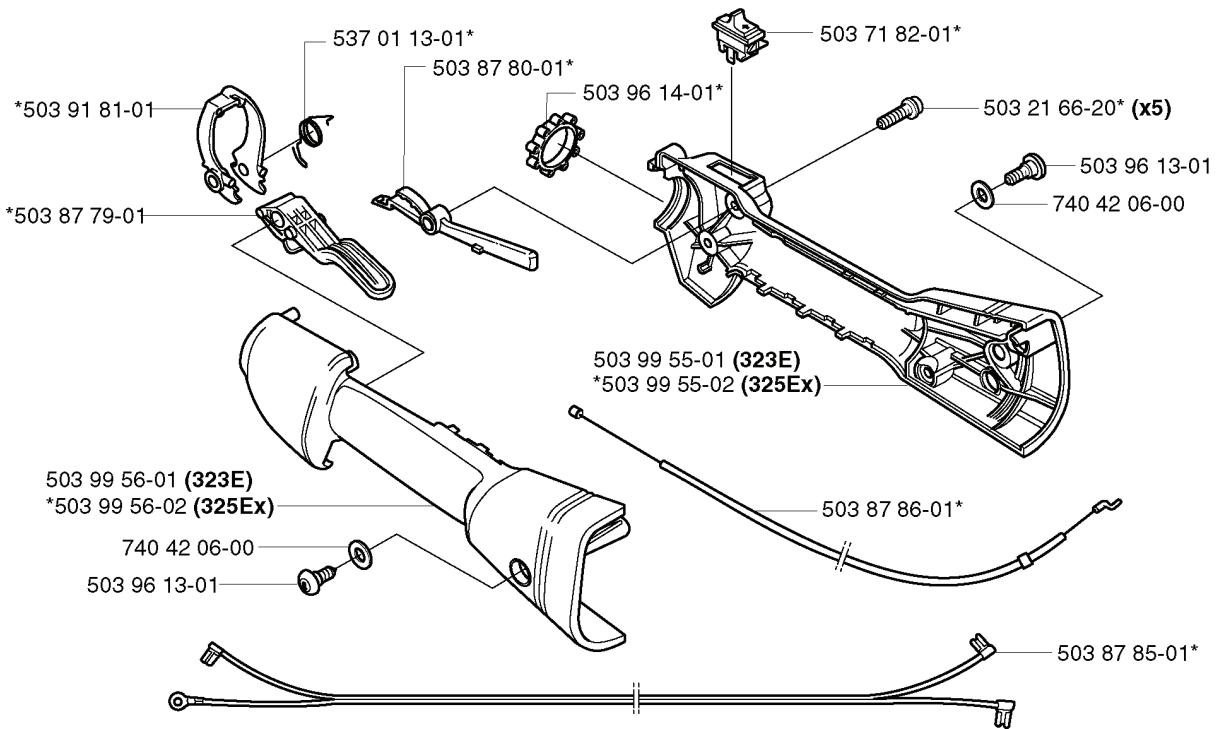

C *compl 503 85 29-02