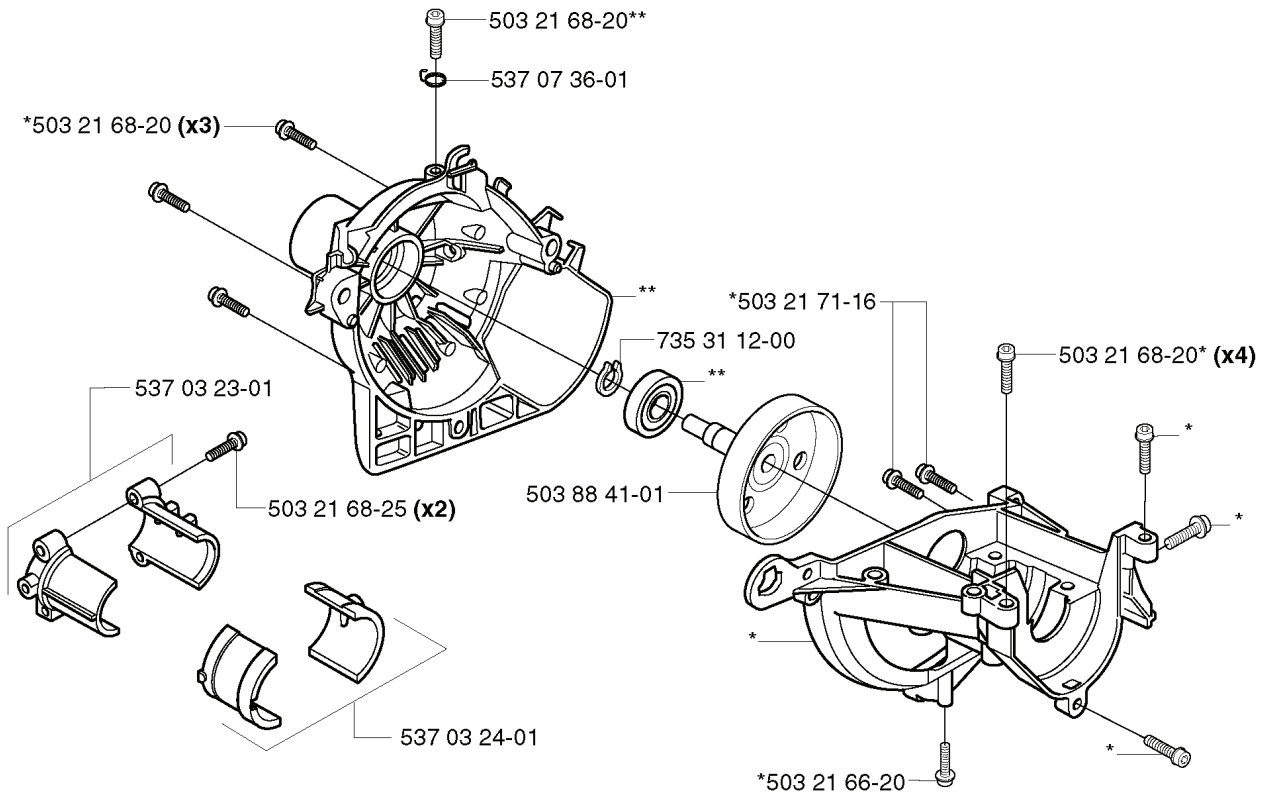

323 E, 2002-03

SPARE PARTS LIST

*compl 537 04 11-01
**compl 537 04 12-03

REF.	PART NO.	DESCRIPTION	REMARK	QTY.	KIT
537 04 11-01	537041101	CRANKCASE		1	
537 04 12-03	537041203	CLUTCH COVER		1	
537 03 23-01	537032301	CLAMPING SLEEVE ASSY		1	
503 21 68-25	503216825	SCREW IHSCFT		2	
537 03 24-01	537032401	INSULATOR		1	
503 88 41-01	503884101	CLUTCH DRUM		1	
735 31 12-00	735311200	CIRCLIP		1	
503 21 71-16	503217116	SCREW IHSCFT		1	
537 07 36-01	537073601	SPRING		1	
503 21 68-20	503216820	SCREW IHSCFT		1	
503 21 66-20	503216620	SCREW IHSCFT		1	

K ***compl 537 03 20-05

REF.	PART NO.	DESCRIPTION	REMARK	QTY.	KIT
537 03 20-05	537032005	PISTON		1	
537 01 41-01	537014101	GASKET		1	
503 28 90-41	503289041	PISTON RING		2	
737 44 08-00	737440800	CIRCLIP		2	
503 71 22-01	503712201	BEARING		1	
537 01 32-75	537013275	PISTON		1	
503 20 07-35	503200735	SCREW IHSCFM		4	
503 20 29-50	503202950	SCREW IHSCFM		2	
503 87 17-01	503871701	SPARK ARRESTER SCREEN	CAT.	1	
537 15 99-01	537159901	SPARK ARRESTER SCREEN		1	
537 03 94-01	537039401	MUFFLER ASSY	CAT.	1	
537 16 19-01	537161901	MUFFLER ASSY		1	

J *compl 503 85 24-74

REF.	PART NO.	DESCRIPTION	REMARK	QTY.	KIT
503 85 24-74	503852474	CRANKSHAFT ASSY		1	
503 94 05-01	503940501	CUP		1	
503 94 02-01	503940201	BEARING CAGE		1	
503 71 22-01	503712201	BEARING		1	
738 21 01-10	738210110	BALL BEARING		1	
503 83 61-01	503836101	BEARING CAGE		1	

503 22 26-01

587 11 18-01

REF.	PART NO.	DESCRIPTION	REMARK	QTY.	KIT
537 07 68-01	537076801	HANDLE	323E	1	
537 03 83-01	537038301	TUBE		1	
587 11 18-01	587111801	LABEL		1	
503 84 69-01	503846901	SHAFT		1	
537 07 68-02	537076802	HANDLE	325EX	1	
537 04 25-01	537042501	ATTACHMENT PLATE		1	
503 22 26-01	503222601	NUT		1	
503 21 98-35	503219835	SCREW		1	