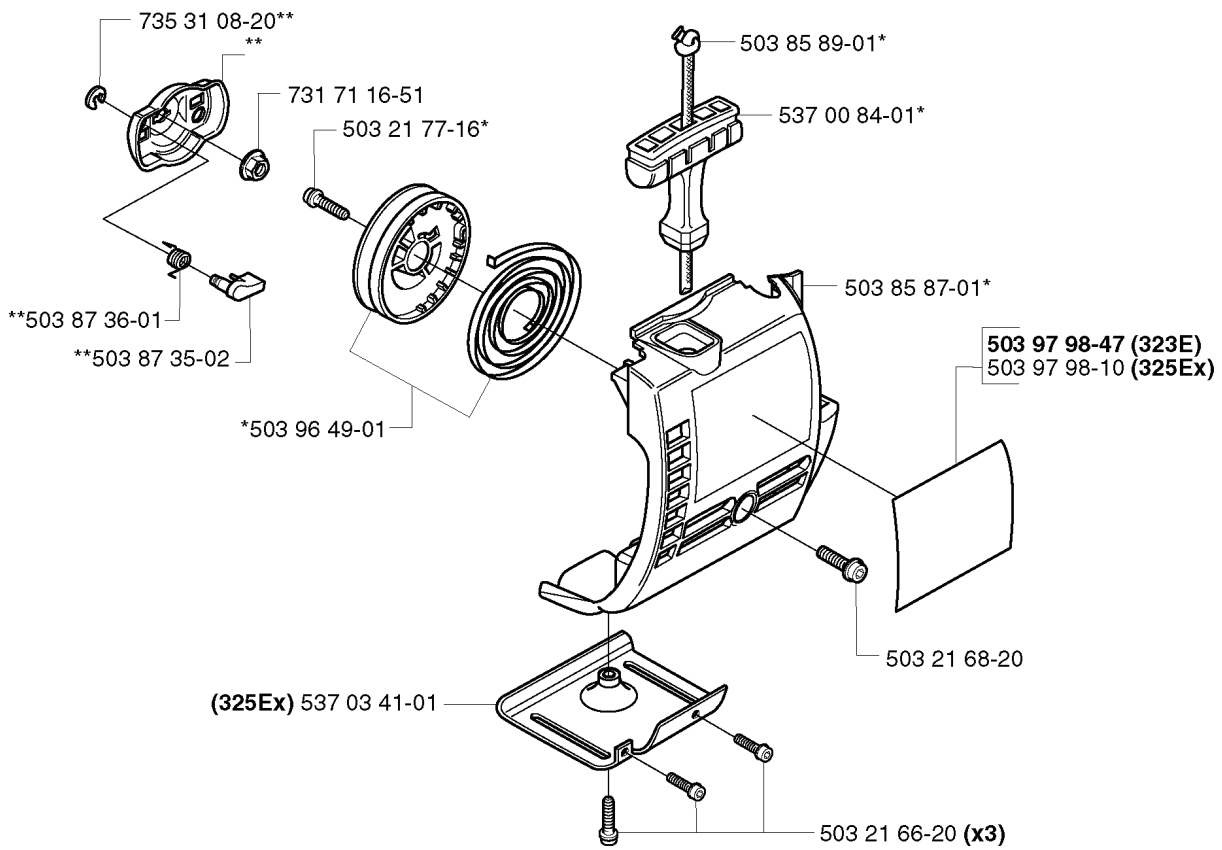

F **compl 503 87 33-02

*compl 503 85 28-01