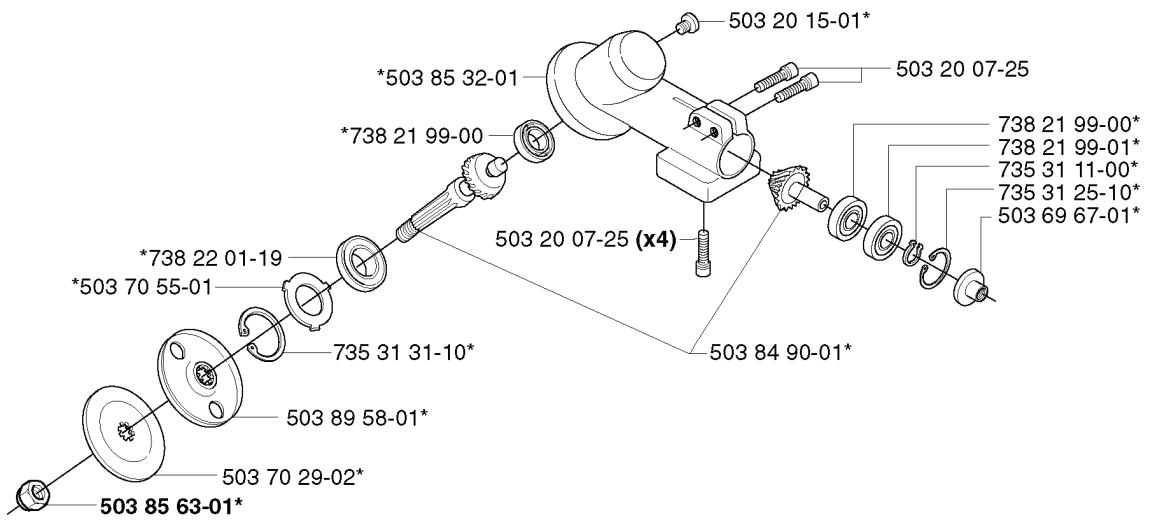

B *compl 502 21 92-06
323E
325Ex
Edger Attachment