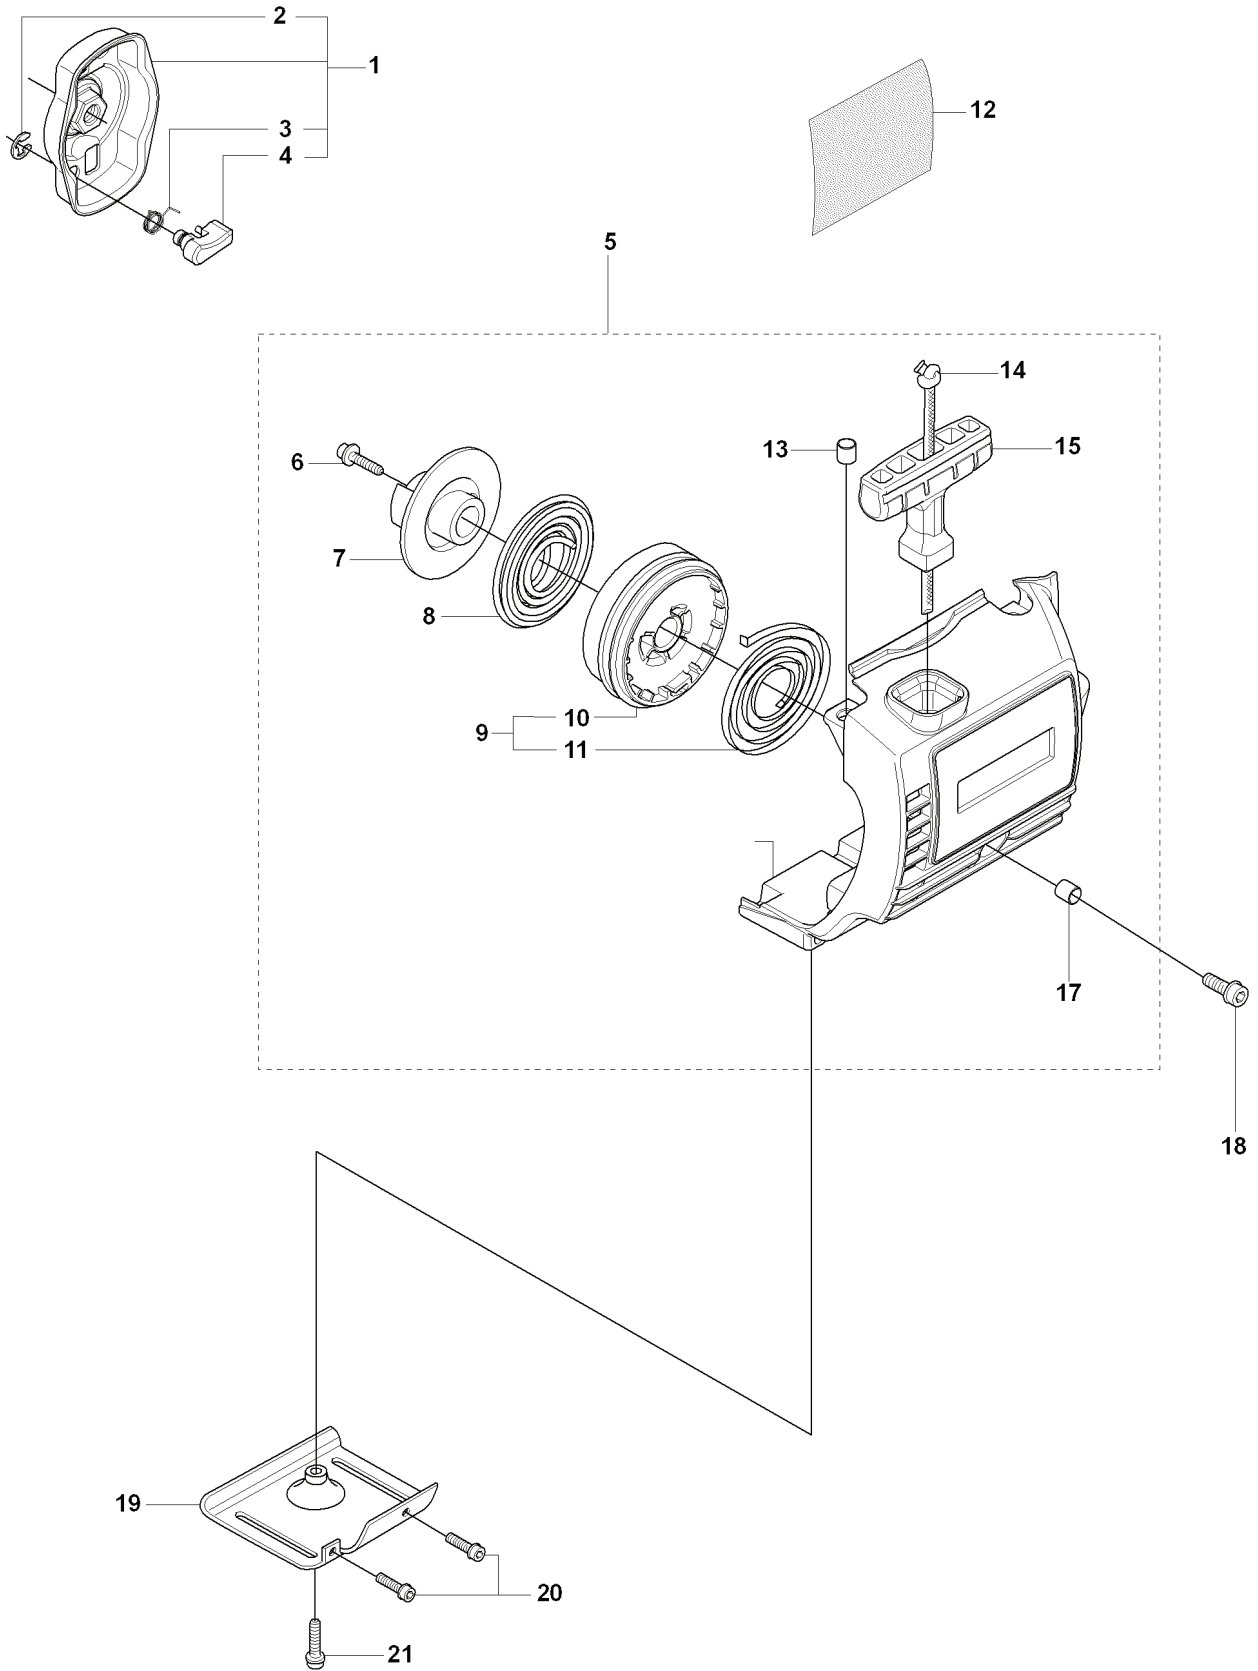

K1 323C, L, LD, R, RJ, 325CX, Lx, LDx, Rx, RJx
STARTER

REF.	PART NO.	DESCRIPTION	REMARK	QTY.	KIT
1	503873305	STARTER PAWL		1	
2	735310820	E-CLIP		2	1
3	503873601	SPRING		2	1
4	503873502	STARTER PAWL		2	1
5	544071102	STARTER ASSY		1	
6	503217725	SCREW IHSCCT		1	5
7	544038702	DRIVER		1	5
8	544038802	SPRING		1	5
9	544166501	STARTER PULLEY ASSY		1	5
10	544038601	STARTER PULLEY		1	5.9
11	503859001	RECOIL SPRING		1	5.9
12	537353404	LABEL		1	
12	537353405	LABEL		1	
12	537353407	LABEL		1	
12	537353408	LABEL		1	
12	537353414	LABEL		1	
12	537353416	LABEL		1	
12	537353412	LABEL		1	
12	537353413	LABEL		1	
12	537353418	LABEL		1	
13	537379302	SPACING SLEEVE		2	
14	503858901	STARTER ROPE		1	5
15	537008401	STARTER HANDLE		1	5
16	537411601	STARTER HOUSING		1	5
17	537379302	SPACING SLEEVE		1	5
18	503216820	SCREW IHSCFT		1	
18	503200316	SCREW IHSCFM		1	
19	537034101	PROTECTIVE PLATE		1	
20	503216618	SCREW IHSCCT		1	
21	503200316	SCREW IHSCFM		1