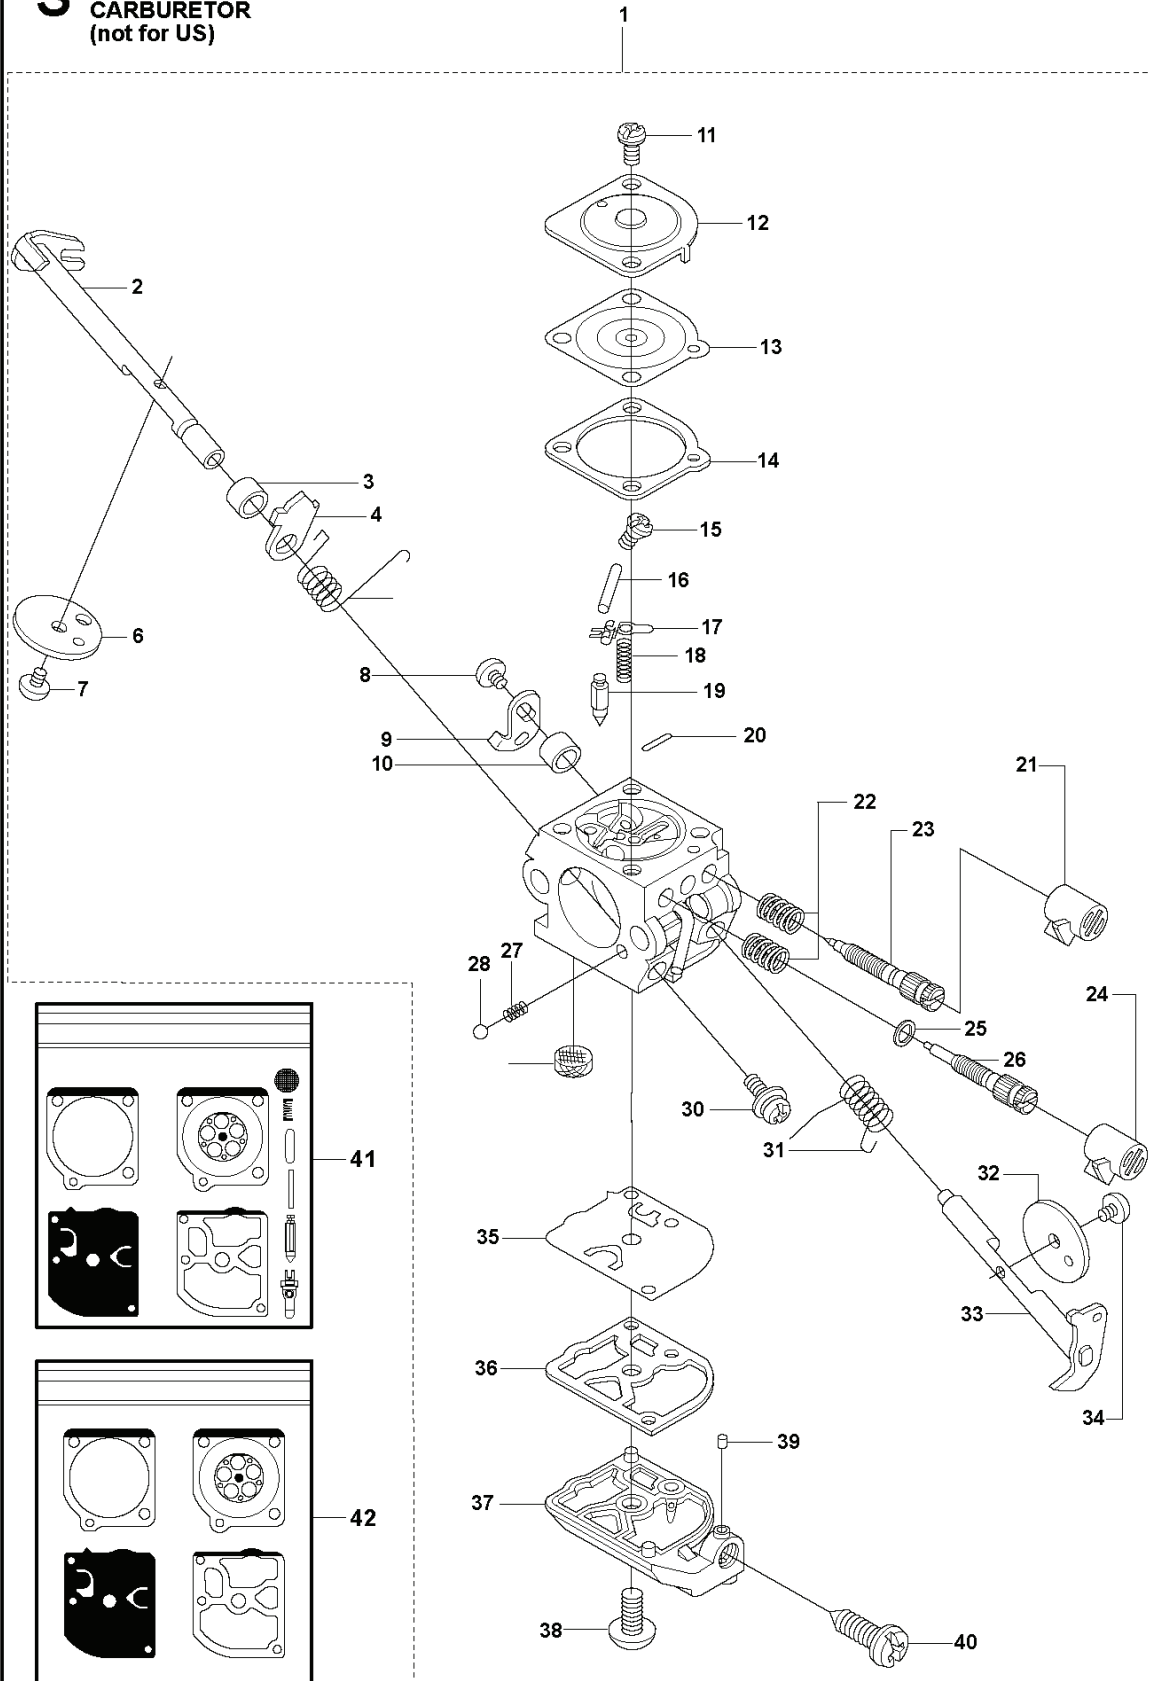

323 RJ, 20080900001-Current

SPARE PARTS LIST

T 323C, L, LD, R, RJ, 325CX, Lx, LDx, Rx, RJx
ACCESSORIES

REF.	PART NO.	DESCRIPTION	REMARK	QTY.	KIT
1	531009248	FILTER OIL		1	
2	502285901	STOP		1	
3	501600203	SCREWDRIVER		1	
4	502114602	SOCKET WRENCH		1	
5	502215801	WRENCH		1	
6	537353601	LOOP		1	
7	537130402	KNOB		0	
8	537350101	LOOP		0	6
9	725233151	SCREW		1	
10	503976401	GREASE		1	
11	537312901	TRANSPORT GUARD		1	
12	503734001	FRONT PIECE		0	
13	503734102	BUCKLE		0	
14	502022802	WELT HOOK		1	
15	537216201	HARNESS		1	
15	537216202	HARNESS		0	

S 323C, L, LD, R, RJ, 325CX, Lx, LDx, Rx, RJx
CARBURETOR
 (not for US)

REF.	PART NO.	DESCRIPTION	REMARK	QTY.	KIT
1	503283401	CARBURETTOR		0	
2	537370301	VALVE		1	1
3	503481901	COLLAR		1	1
4	537049001	LEVER		1	1
5	537021001	SPRING		1	1
6	537370301	VALVE		1	1
7	503481801	SCREW		1	1
8	503479001	SCREW		1	1
9	537019801	LEVER		1	1
10	503478901	COLLAR		1	1
11	503480501	SCREW		2	1
12	503974301	COVER		1	1
13	537048901	DIAPHRAGM		1	1, 41, 42
14	537020401	GASKET		1	1, 41, 42
15	503480101	SCREW		1	1
16	503480001	PIN RETAINING SCREW		1	1.41
17	503665901	LEVER		1	1.41
18	537020301	SPRING		1	1.41
19	503479701	VALVE		1	1.41
20	537020801	PLUG		1	1.41
21	537021601	LIMITER CAP		1	1
22	503480801	SPRING		1	1
23	537127801	SCREW		1	1
24	537021601	LIMITER CAP		1	1
25	503974001	WASHER		1	1
26	537020601	SCREW		1	1
27	537012601	SPRING		1	1
28	537012501	BALL		1	1
29	503535701	STRAINER		1	1.41
30	503755301	SCREW		1	1
31	537019701	SPRING		1	1
32	537019901	VALVE		1	1
33	537019601	SHAFT ASSY		1	1
34	503479201	SCREW		1	1
35	537020001	DIAPHRAGM PUMP		1	1, 41, 42
36	537020101	GASKET		1	1, 41, 42
37	537020201	COVER		1	1
38	503479601	SCREW		1	1
39	503481101	PIECE		1	1
40	537020701	SCREW		1	1
41	531004553	GASKET KIT		1	
42	531004552	GASKET KIT		1	