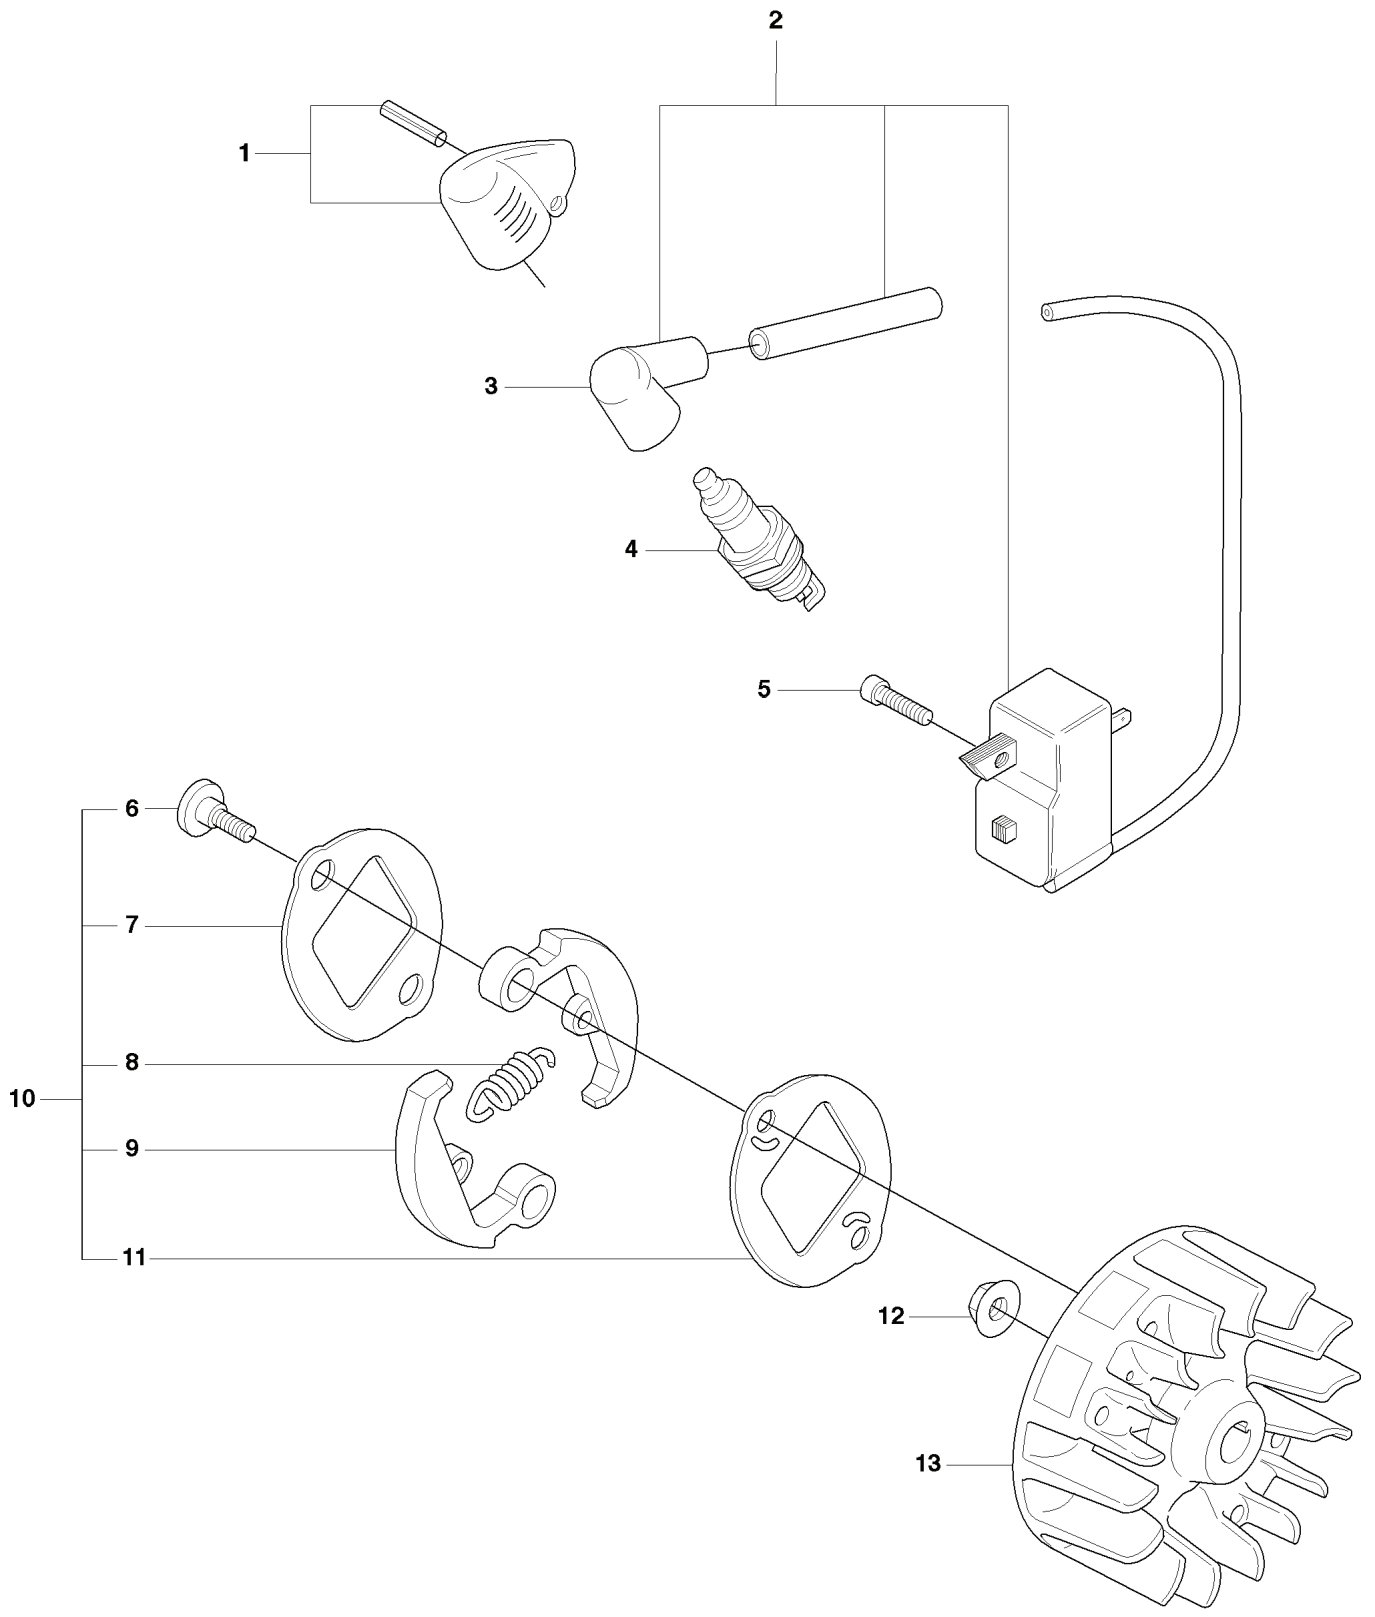

323 RJ, 20080900001-Current

SPARE PARTS LIST

T 323C, L, LD, R, RJ, 325CX, Lx, LDx, Rx, RJx
ACCESSORIES

REF.	PART NO.	DESCRIPTION	REMARK	QTY.	KIT
1	531009248	FILTER OIL		1	
2	502285901	STOP		1	
3	501600203	SCREWDRIVER		1	
4	502114602	SOCKET WRENCH		1	
5	502215801	WRENCH		1	
6	537353601	LOOP		1	
7	537130402	KNOB		0	
8	537350101	LOOP		0	6
9	725233151	SCREW		1	
10	503976401	GREASE		1	
11	537312901	TRANSPORT GUARD		1	
12	503734001	FRONT PIECE		0	
13	503734102	BUCKLE		0	
14	502022802	WELT HOOK		1	
15	537216201	HARNESS		1	
15	537216202	HARNESS		0	

R 323C, L, LD, R, RJ, 325CX, Lx, LDx, Rx, RJx
ACCESSORIES

REF.	PART NO.	DESCRIPTION	REMARK	QTY.	KIT
1	537299501	SAW BLADE GUARD		1	
2	725236871	SCREW EHHM		2	1
3	537047501	CLAMP		1	1
4	537293401	ADAPTER		1	1
5	502272201	SAW BLADE GUARD		1	1
6	503217516	SCREW IHSCT		4	1
7	537076701	TRIMMER GUARD		1	
8	503210716	SCREW IHSCT		1	7
9	503798801	BLADE		1	7
10	503934202	COMBINATION GUARD		1	
11	503210716	SCREW IHSCT		1	10
12	503798801	BLADE		1	10
13	503977101	TRIMMER GUARD ASSY		1	
14	503210716	SCREW IHSCT		1	13
15	503798801	BLADE		1	13

U 323C, L, LD, R, RJ, 325CX, Lx, LDx, Rx, RJx
HARNESS

Duo Balance

REF.	PART NO.	DESCRIPTION	REMARK	QTY.	KIT
1	503996101	BAND		0	
2	503996103	BAND		0	
3	537275901	HIP PAD		0	
4	502022801	HOOK		0	
5	502023002	LOCK		0	4
6	502023801	SPRING		0	4
7	502022902	HOOK		0	4
8	735310920	E-CLIP		0	4
9	537113501	RETAINER		0	
10	503996103	BAND		0	
11	503996101	BAND		3	
12	537175401	HIP PAD		3	
13	537275901	HIP PAD		0	

M 323C, L, LD, R, RJ, 325CX, Lx, LDx, Rx, RJx
IGNITION & CLUTCH

REF.	PART NO.	DESCRIPTION	REMARK	QTY.	KIT
1	537045801	COVER		1	
2	537418701	IGNITION MODULE		1	
3	537239601	SPARK PLUG CAP		1	2
4	503235108	SPARK PLUG		1	
4	503235111	SPARK PLUG		1	
5	503217116	SCREW IHSCT		2	
6	503842902	SCREW		1	10
7	537046702	WASHER		1	10
8	503816001	CLUTCH SPRING		1	10
9	503842801	CLUTCH SHOE		2	10
10	537032201	CLUTCH ASSY		1	
11	537046802	WASHER		1	10
12	731711651	HEXAGON NUT FLANGE		1	
13	537249602	FLYWHEEL		1	