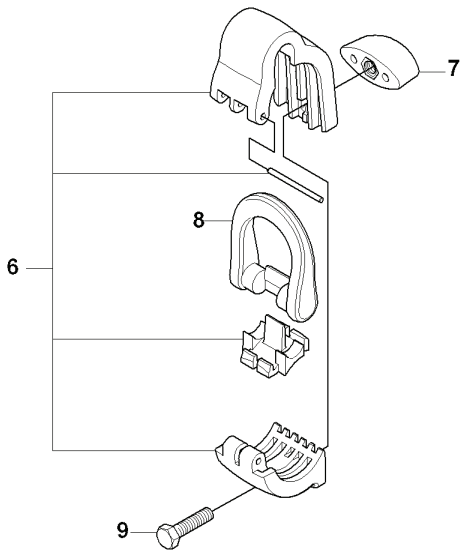

323 RJ, 20080900001-Current

SPARE PARTS LIST

T 323C, L, LD, R, RJ, 325CX, Lx, LDx, Rx, RJx
ACCESSORIES

REF.	PART NO.	DESCRIPTION	REMARK	QTY.	KIT
1	531009248	FILTER OIL		1	
2	502285901	STOP		1	
3	501600203	SCREWDRIVER		1	
4	502114602	SOCKET WRENCH		1	
5	502215801	WRENCH		1	
6	537353601	LOOP		1	
7	537130402	KNOB		0	
8	537350101	LOOP		0	6
9	725233151	SCREW		1	
10	503976401	GREASE		1	
11	537312901	TRANSPORT GUARD		1	
12	503734001	FRONT PIECE		0	
13	503734102	BUCKLE		0	
14	502022802	WELT HOOK		1	
15	537216201	HARNESS		1	
15	537216202	HARNESS		0	

S 323C, L, LD, R, RJ, 325CX, Lx, LDx, Rx, RJx
CARBURETOR
 (not for US)

REF.	PART NO.	DESCRIPTION	REMARK	QTY.	KIT
1	503283401	CARBURETTOR		0	
2	537370301	VALVE		1	1
3	503481901	COLLAR		1	1
4	537049001	LEVER		1	1
5	537021001	SPRING		1	1
6	537370301	VALVE		1	1
7	503481801	SCREW		1	1
8	503479001	SCREW		1	1
9	537019801	LEVER		1	1
10	503478901	COLLAR		1	1
11	503480501	SCREW		2	1
12	503974301	COVER		1	1
13	537048901	DIAPHRAGM		1	1, 41, 42
14	537020401	GASKET		1	1, 41, 42
15	503480101	SCREW		1	1
16	503480001	PIN RETAINING SCREW		1	1.41
17	503665901	LEVER		1	1.41
18	537020301	SPRING		1	1.41
19	503479701	VALVE		1	1.41
20	537020801	PLUG		1	1.41
21	537021601	LIMITER CAP		1	1
22	503480801	SPRING		1	1
23	537127801	SCREW		1	1
24	537021601	LIMITER CAP		1	1
25	503974001	WASHER		1	1
26	537020601	SCREW		1	1
27	537012601	SPRING		1	1
28	537012501	BALL		1	1
29	503535701	STRAINER		1	1.41
30	503755301	SCREW		1	1
31	537019701	SPRING		1	1
32	537019901	VALVE		1	1
33	537019601	SHAFT ASSY		1	1
34	503479201	SCREW		1	1
35	537020001	DIAPHRAGM PUMP		1	1, 41, 42
36	537020101	GASKET		1	1, 41, 42
37	537020201	COVER		1	1
38	503479601	SCREW		1	1
39	503481101	PIECE		1	1
40	537020701	SCREW		1	1
41	531004553	GASKET KIT		1	
42	531004552	GASKET KIT		1	