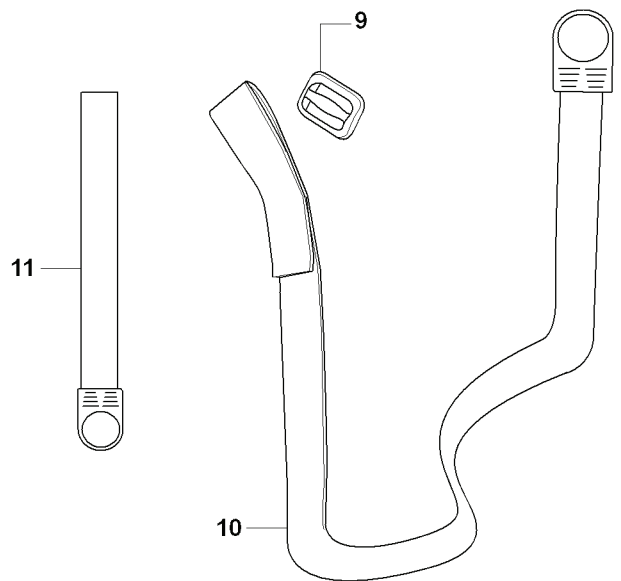

323 RJ, 20080900001-Current

SPARE PARTS LIST

T 323C, L, LD, R, RJ, 325CX, Lx, LDx, Rx, RJx
ACCESSORIES

REF.	PART NO.	DESCRIPTION	REMARK	QTY.	KIT
1	531009248	FILTER OIL		1	
2	502285901	STOP		1	
3	501600203	SCREWDRIVER		1	
4	502114602	SOCKET WRENCH		1	
5	502215801	WRENCH		1	
6	537353601	LOOP		1	
7	537130402	KNOB		0	
8	537350101	LOOP		0	6
9	725233151	SCREW		1	
10	503976401	GREASE		1	
11	537312901	TRANSPORT GUARD		1	
12	503734001	FRONT PIECE		0	
13	503734102	BUCKLE		0	
14	502022802	WELT HOOK		1	
15	537216201	HARNESS		1	
15	537216202	HARNESS		0	

L 323C, L, LD, R, RJ, 325CX, Lx, LDx, Rx, RJx
FUEL TANK

REF.	PART NO.	DESCRIPTION	REMARK	QTY.	KIT
1	503936601	PURGE		1	
2	537042401	FUEL HOSE		2	5
3	503911802	TANK CAP		1	
4	503911001	SUSPENSION		4	
5	537068602	FUEL TANK		1	
6	503735801	BUSHING		2	5
7	544325001	FUEL HOSE		1	5
8	504022401	HOSE CLAMP		1	5
9	503443201	FUEL FILTER		1	5

R 323C, L, LD, R, RJ, 325CX, Lx, LDx, Rx, RJx
ACCESSORIES

REF.	PART NO.	DESCRIPTION	REMARK	QTY.	KIT
1	537299501	SAW BLADE GUARD		1	
2	725236871	SCREW EHHM		2	1
3	537047501	CLAMP		1	1
4	537293401	ADAPTER		1	1
5	502272201	SAW BLADE GUARD		1	1
6	503217516	SCREW IHSCT		4	1
7	537076701	TRIMMER GUARD		1	
8	503210716	SCREW IHSCT		1	7
9	503798801	BLADE		1	7
10	503934202	COMBINATION GUARD		1	
11	503210716	SCREW IHSCT		1	10
12	503798801	BLADE		1	10
13	503977101	TRIMMER GUARD ASSY		1	
14	503210716	SCREW IHSCT		1	13
15	503798801	BLADE		1	13

U 323C, L, LD, R, RJ, 325CX, Lx, LDx, Rx, RJx
HARNESS

Duo Balance

REF.	PART NO.	DESCRIPTION	REMARK	QTY.	KIT
1	503996101	BAND		0	
2	503996103	BAND		0	
3	537275901	HIP PAD		0	
4	502022801	HOOK		0	
5	502023002	LOCK		0	4
6	502023801	SPRING		0	4
7	502022902	HOOK		0	4
8	735310920	E-CLIP		0	4
9	537113501	RETAINER		0	
10	503996103	BAND		0	
11	503996101	BAND		3	
12	537175401	HIP PAD		3	
13	537275901	HIP PAD		0	