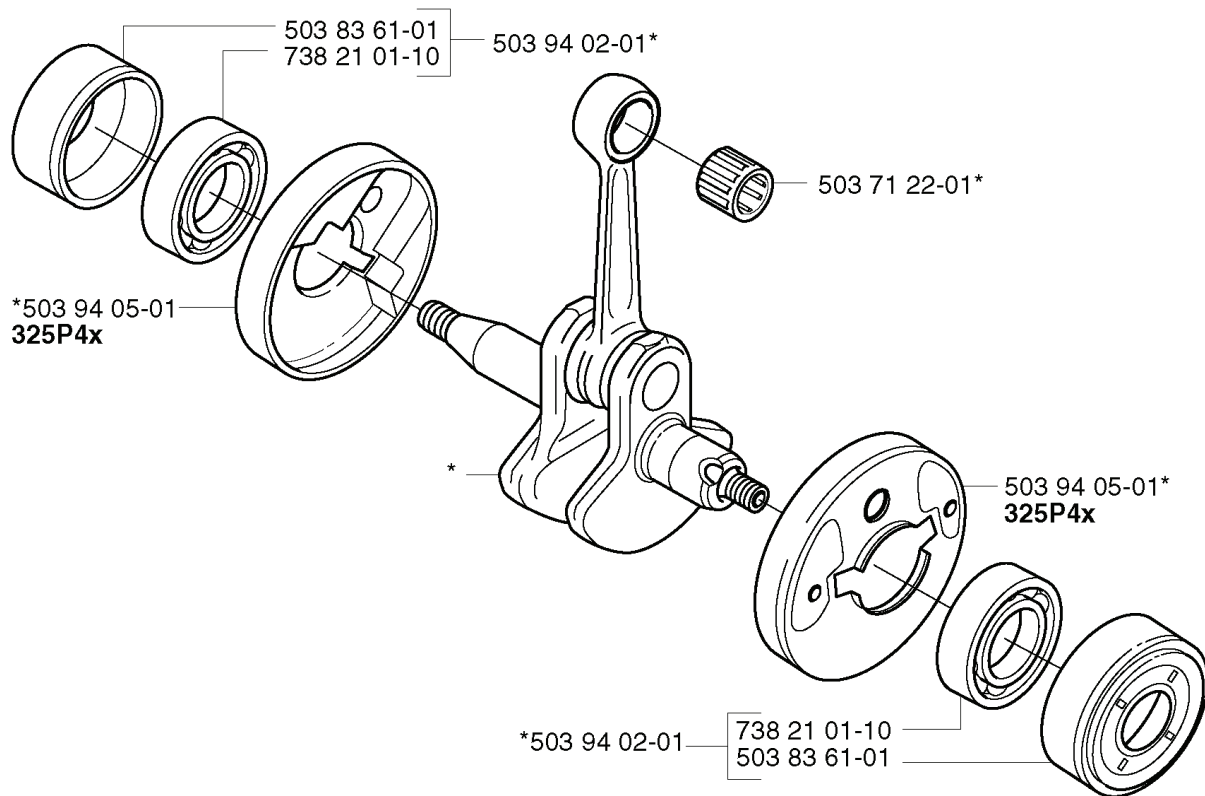

**L**

**\*\*compl 537 04 12-03**

---

REF.	PART NO.	DESCRIPTION	REMARK	QTY.	KIT
537 04 12-03	537041203	CLUTCH COVER		1	
537 03 23-01	537032301	CLAMPING SLEEVE ASSY		1	
503 21 68-25	503216825	SCREW IHSCFT		2	
537 03 24-01	537032401	INSULATOR		1	
503 87 26-01	503872601	CLUTCH DRUM ASSY		1	
537 07 36-01	537073601	SPRING		1	
503 21 68-20	503216820	SCREW IHSCFT		1	
503 21 71-16	503217116	SCREW IHSCFT		1	
503 21 66-20	503216620	SCREW IHSCFT		1	
537 04 11-01	537041101	CRANKCASE		1	

**M** \*compl 503 85 24-74

---

REF.	PART NO.	DESCRIPTION	REMARK	QTY.	KIT
503 85 24-74	503852474	CRANKSHAFT ASSY		1	
738 21 01-10	738210110	BALL BEARING		1	
503 94 02-01	503940201	BEARING CAGE		1	
503 83 61-01	503836101	BEARING CAGE		1	
503 71 22-01	503712201	BEARING		1	
503 94 05-01	503940501	CUP	325P4X	1	

**B** 323P4, 325P4x

---

REF.	PART NO.	DESCRIPTION	REMARK	QTY.	KIT
537 07 85-01	537078501	TUBE		1	
537 07 87-01	537078701	DRIVE SHAFT		1	
503 87 26-01	503872601	CLUTCH DRUM ASSY		1	
731 23 14-01	731231401	HEXAGON NUT		1	
503 94 10-01	503941001	HOOK		1	
503 20 07-16	503200716	SCREW IHSCFM		1	
537 08 55-01	537085501	HANDLE		1	
537 08 38-01	537083801	LABEL		1	