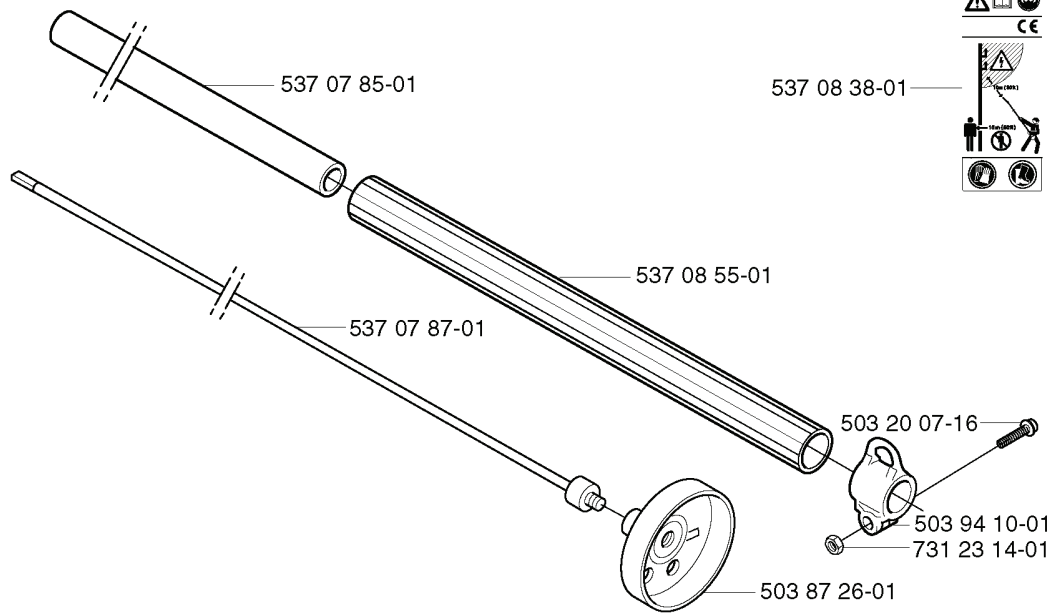

B 323P4, 325P4x