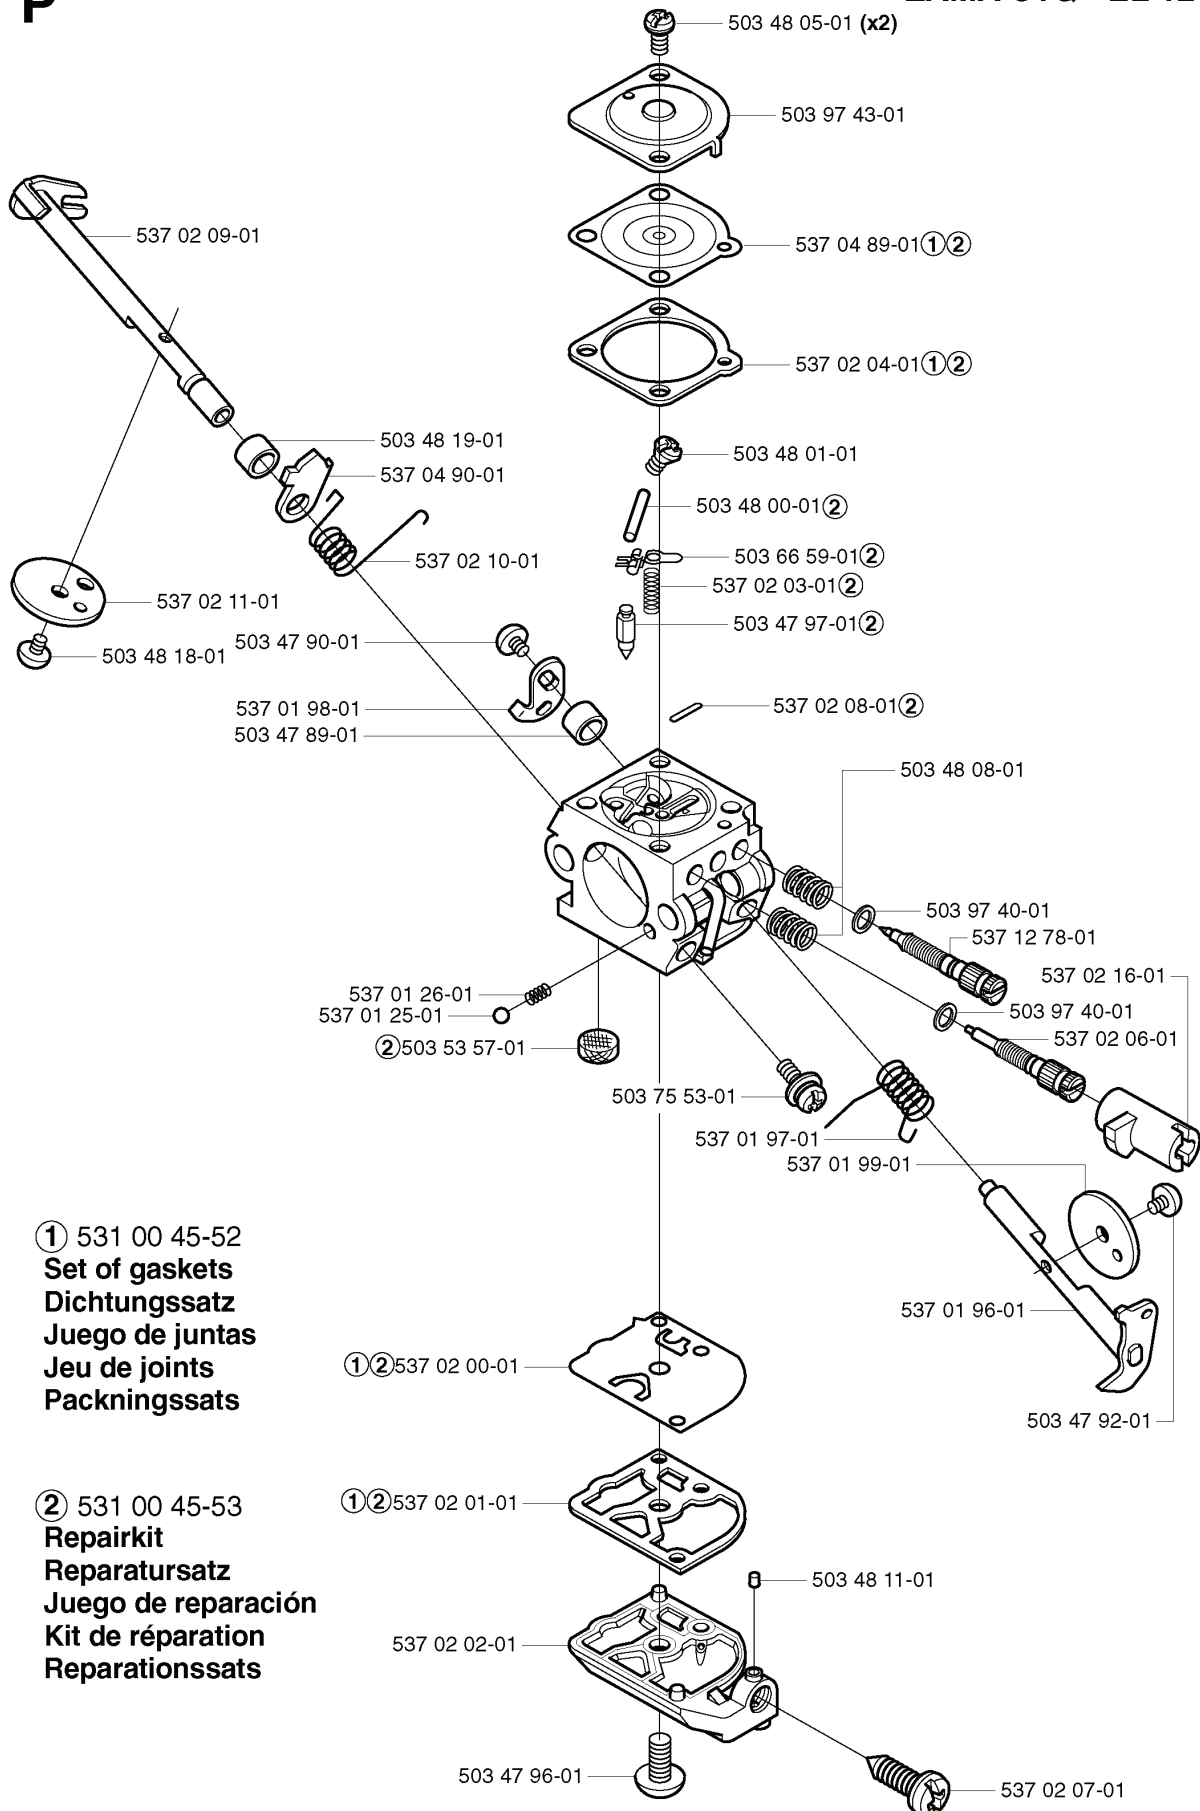

# **SPARE PARTS LIST**

**K** \*\*compl 537 03 20-05

\*compl 537 03 94-01 325P4x  
\*compl 537 16 19-01 323P4

REF.	PART NO.	DESCRIPTION	REMARK	QTY.	KIT
537 03 20-05	537032005	PISTON		1	
537 01 41-01	537014101	GASKET		1	
503 28 90-41	503289041	PISTON RING		2	
503 71 22-01	503712201	BEARING		1	
537 01 32-75	537013275	PISTON		1	
737 44 08-00	737440800	CIRCLIP		2	
503 20 02-35	503200235	SCREW IHSCFM		4	
537 16 19-01	537161901	MUFFLER ASSY	323P4	1	
537 03 94-01	537039401	MUFFLER ASSY	325P4X	1	
503 20 29-50	503202950	SCREW IHSCFM		2	
503 87 17-01	503871701	SPARK ARRESTER SCREEN	325P4X	1	
537 15 99-01	537159901	SPARK ARRESTER SCREEN	323P4	1	

# D

REF.	PART NO.	DESCRIPTION	REMARK	QTY.	KIT
5039181-01	503918101	THROTTLE LEVER		1	
5038779-01	503877901	THROTTLE TRIGGER		1	
5039956-01	503995601	HANDLE HALF	323P4	1	
5039956-02	503995602	HANDLE HALF	325P4X	1	
7404206-00	740420600	O-RING		1	
5038780-01	503878001	THROTTLE LOCKOUT		1	
5370113-01	537011301	RECOIL SPRING		1	
5039614-01	503961401	ABSORBER		1	
5039955-01	503995501	HANDLE HALF	323P4	1	
5039955-02	503995502	HANDLE HALF	325P4X	1	
5038785-01	503878501	SHORT CIRCUIT CABLE		1	
5370525-01	537052501	THROTTLE CABLE ASSY		1	
5039613-01	503961301	SCREW		1	
5032166-20	503216620	SCREW IH SCT		5	
5037182-01	503718201	SWITCH		1	

503 81 60-01  
503 84 28-01 (x2)

compl 537 03 22-01

537 04 68-01

731 71 16-51

503 87 28-01

REF.	PART NO.	DESCRIPTION	REMARK	QTY.	KIT
537 04 58-01	537045801	COVER	325P4X	1	
503 84 29-01	503842901	SCREW		2	
503 81 60-01	503816001	CLUTCH SPRING		1	
503 84 28-01	503842801	CLUTCH SHOE		2	
537 03 22-01	537032201	CLUTCH ASSY		1	
503 87 28-01	503872801	FLYWHEEL		1	
731 71 16-51	731711651	HEXAGON NUT FLANGE		1	
537 04 68-01	537046801	WASHER		1	
537 04 67-01	537046701	WASHER		1	
503 23 51-11	503235111	SPARK PLUG	NGK BPMR 7A	1	
501 48 54-02	501485402	SPARK PLUG CAP		1	
537 04 23-01	537042301	IGNITION MODULE		1	
503 21 71-16	503217116	SCREW IHSCT		2	