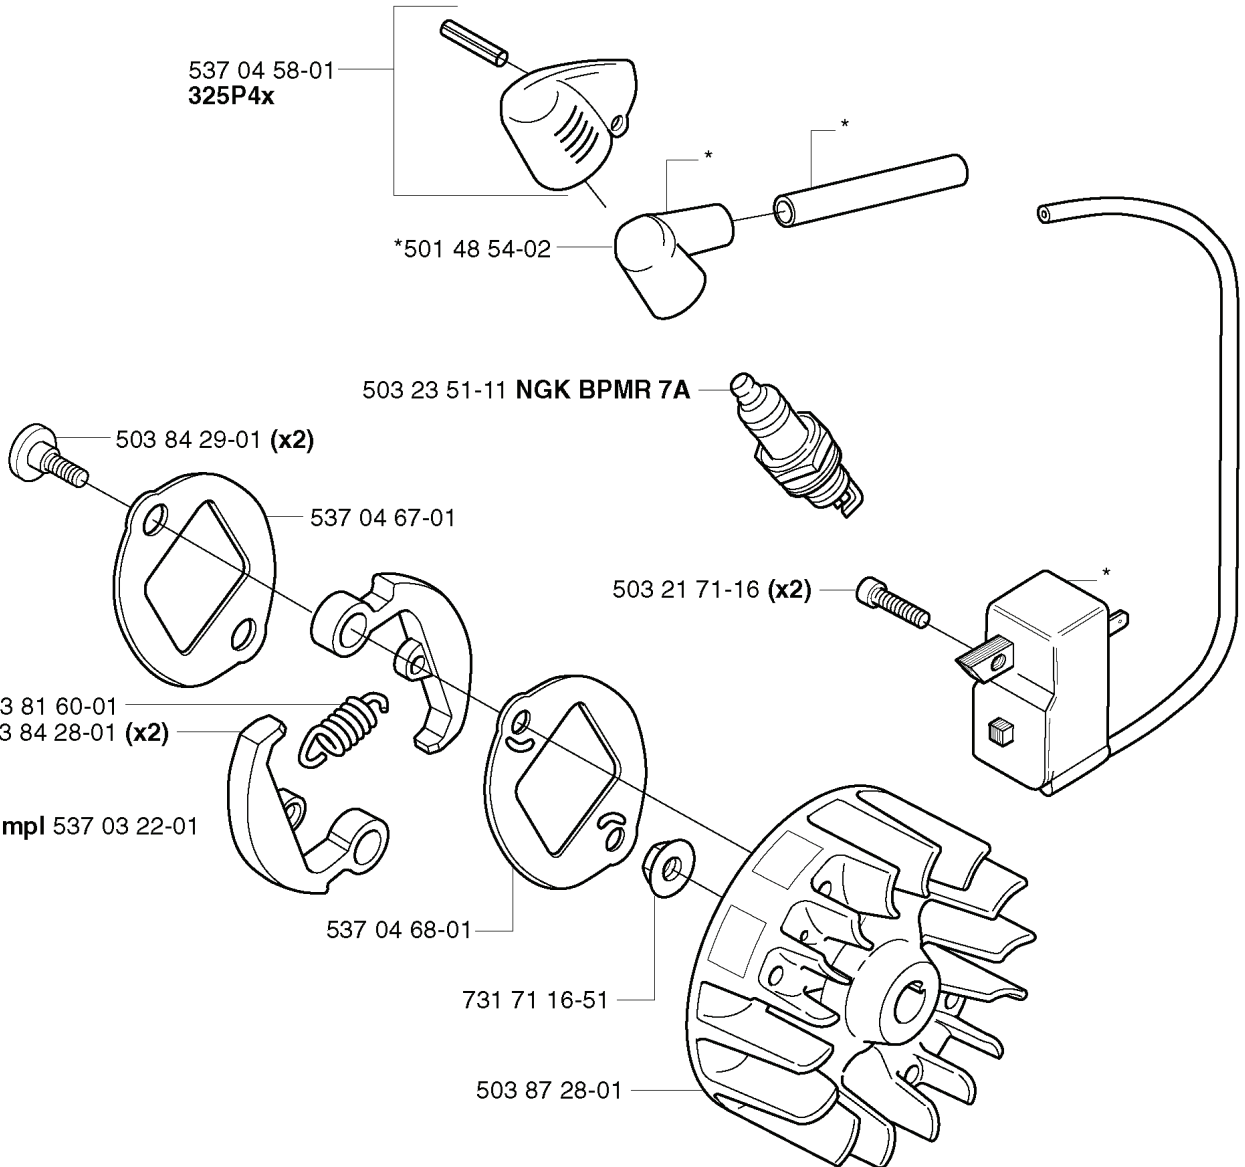

503 81 60-01  
503 84 28-01 (x2)

compl 537 03 22-01

537 04 68-01

731 71 16-51

503 87 28-01

REF.	PART NO.	DESCRIPTION	REMARK	QTY.	KIT
537 04 58-01	537045801	COVER	325P4X	1	
503 84 29-01	503842901	SCREW		2	
503 81 60-01	503816001	CLUTCH SPRING		1	
503 84 28-01	503842801	CLUTCH SHOE		2	
537 03 22-01	537032201	CLUTCH ASSY		1	
503 87 28-01	503872801	FLYWHEEL		1	
731 71 16-51	731711651	HEXAGON NUT FLANGE		1	
537 04 68-01	537046801	WASHER		1	
537 04 67-01	537046701	WASHER		1	
503 23 51-11	503235111	SPARK PLUG	NGK BPMR 7A	1	
501 48 54-02	501485402	SPARK PLUG CAP		1	
537 04 23-01	537042301	IGNITION MODULE		1	
503 21 71-16	503217116	SCREW IHSCT		2	