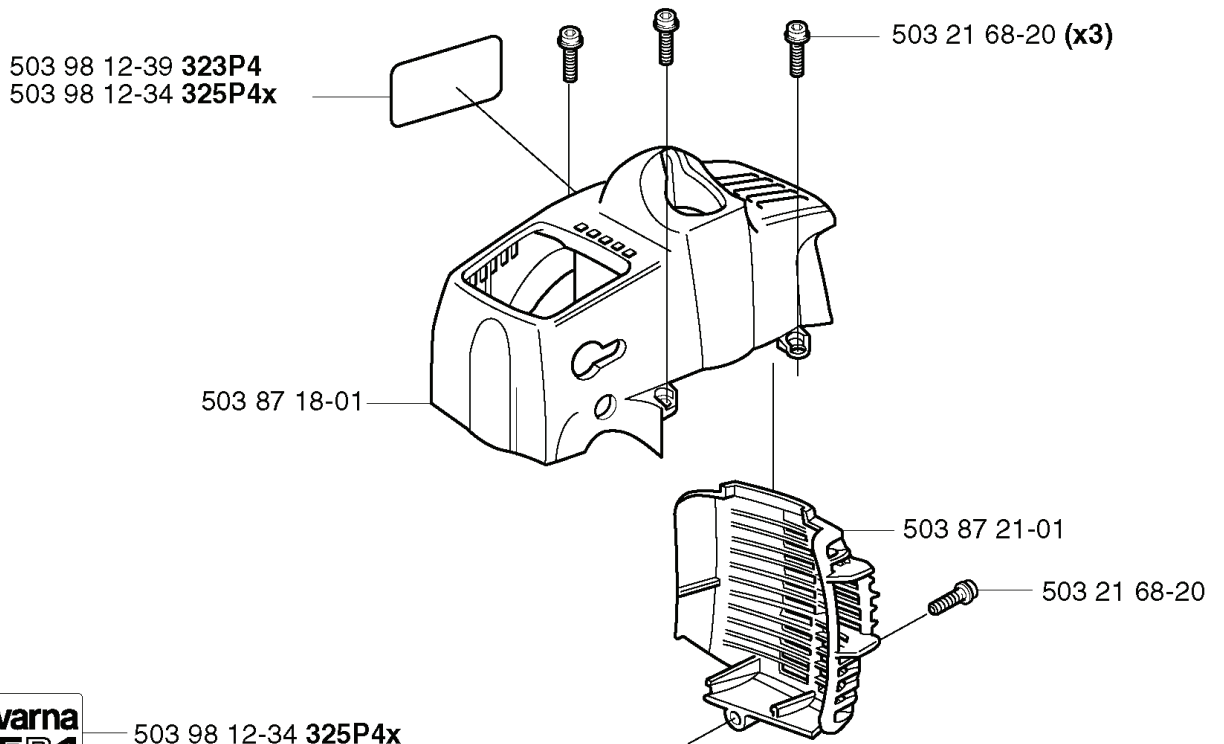

E

Husqvarna
325P4
X-SERIES

503 98 12-34 **325P4x**

Husqvarna
323P4

503 98 12-39 **323P4**