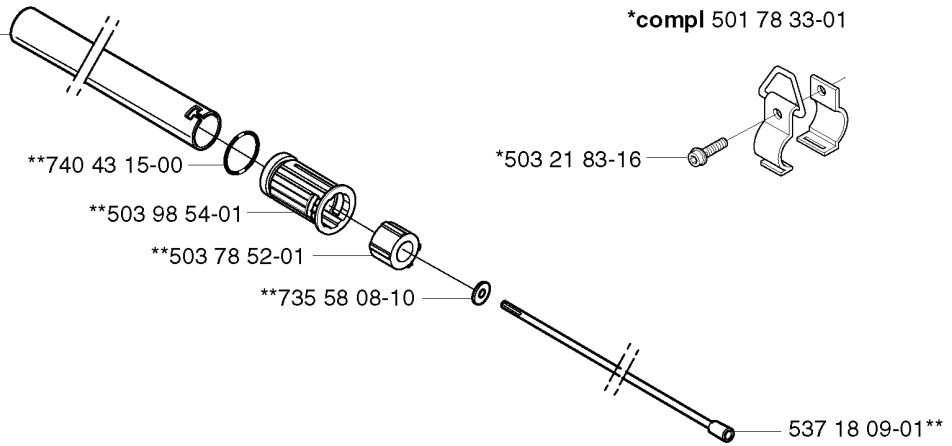

Saw Attachment
**compl 537 17 48-01

*compl 501 78 33-01

537 19 84-01

**

**740 43 15-00

**503 98 54-01

**503 78 52-01

**735 58 08-10

*503 21 83-16

537 18 09-01**