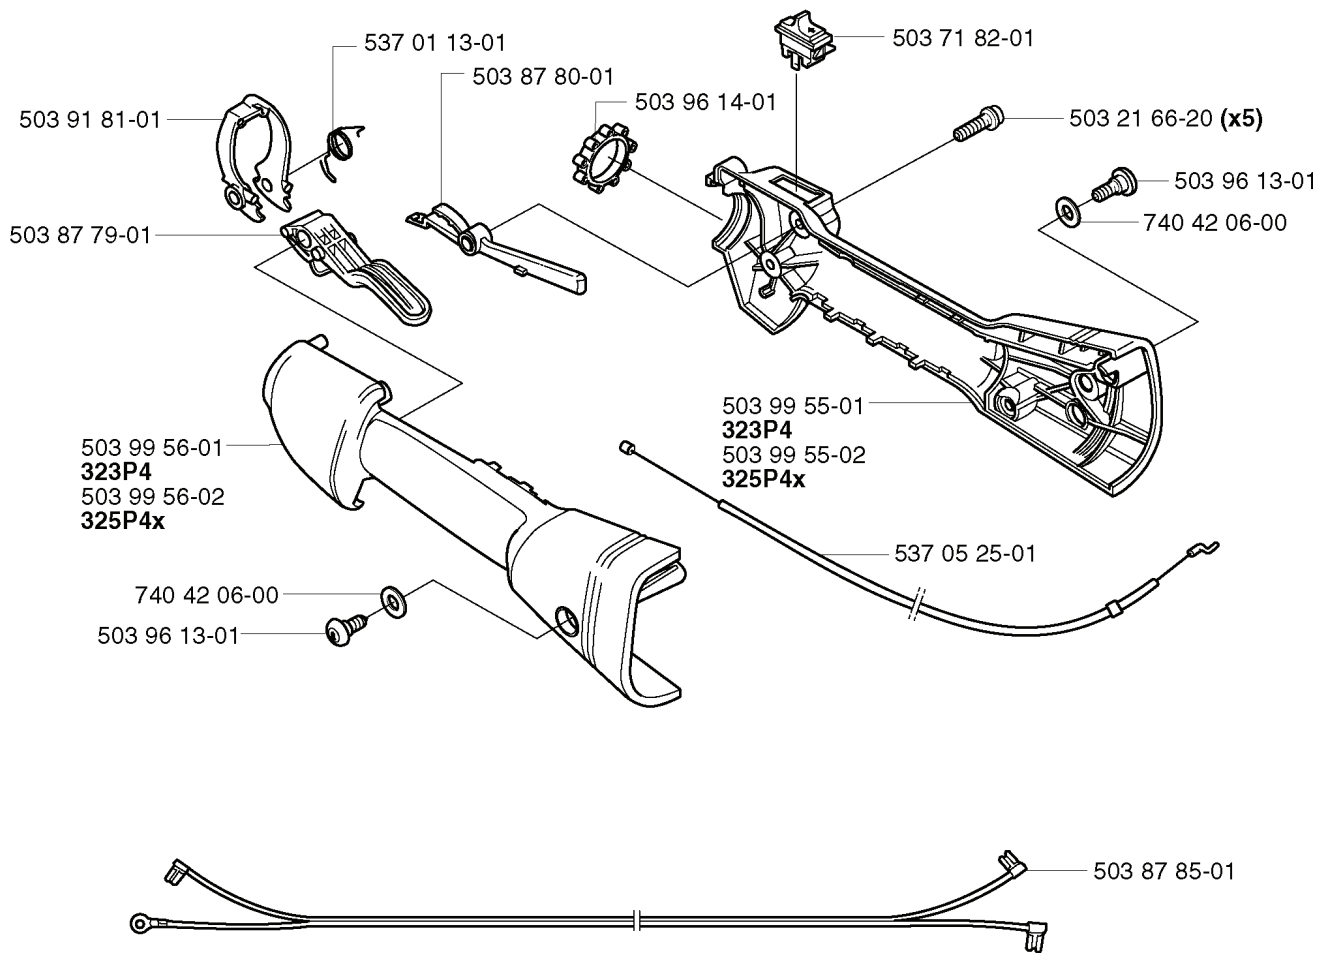

# **SPARE PARTS LIST**

**K** \*\*compl 537 03 20-05

\*compl 537 03 94-01 325P4x  
\*compl 537 16 19-01 323P4

REF.	PART NO.	DESCRIPTION	REMARK	QTY.	KIT
537 03 20-05	537032005	PISTON		1	
537 01 41-01	537014101	GASKET		1	
503 28 90-41	503289041	PISTON RING		2	
503 71 22-01	503712201	BEARING		1	
537 01 32-75	537013275	PISTON		1	
737 44 08-00	737440800	CIRCLIP		2	
503 20 02-35	503200235	SCREW IHSCFM		4	
537 16 19-01	537161901	MUFFLER ASSY	323P4	1	
537 03 94-01	537039401	MUFFLER ASSY	325P4X	1	
503 20 29-50	503202950	SCREW IHSCFM		2	
503 87 17-01	503871701	SPARK ARRESTER SCREEN	325P4X	1	
537 15 99-01	537159901	SPARK ARRESTER SCREEN	323P4	1	

# D

REF.	PART NO.	DESCRIPTION	REMARK	QTY.	KIT
5039181-01	503918101	THROTTLE LEVER		1	
5038779-01	503877901	THROTTLE TRIGGER		1	
5039956-01	503995601	HANDLE HALF	323P4	1	
5039956-02	503995602	HANDLE HALF	325P4X	1	
7404206-00	740420600	O-RING		1	
5038780-01	503878001	THROTTLE LOCKOUT		1	
5370113-01	537011301	RECOIL SPRING		1	
5039614-01	503961401	ABSORBER		1	
5039955-01	503995501	HANDLE HALF	323P4	1	
5039955-02	503995502	HANDLE HALF	325P4X	1	
5038785-01	503878501	SHORT CIRCUIT CABLE		1	
5370525-01	537052501	THROTTLE CABLE ASSY		1	
5039613-01	503961301	SCREW		1	
5032166-20	503216620	SCREW IH SCT		5	
5037182-01	503718201	SWITCH		1	

\*503 21 83-16

537 18 09-01\*\*

---

REF.	PART NO.	DESCRIPTION	REMARK	QTY.	KIT
537 17 48-01	537174801	TUBE	SAW ATTACHMENT	1	
537 19 84-01	537198401	LABEL		1	
735 58 08-10	735580810	LOCKWASHER		1	
503 78 52-01	503785201	SUPPORTING BEARING		1	
503 98 54-01	503985401	BEARING CAGE		1	
740 43 15-00	740431500	O-RING		1	
503 21 83-16	503218316	SCREW		1	
501 78 33-01	501783301	SUSPENSION BAIL		1	
537 18 09-01	537180901	DRIVE SHAFT		1	