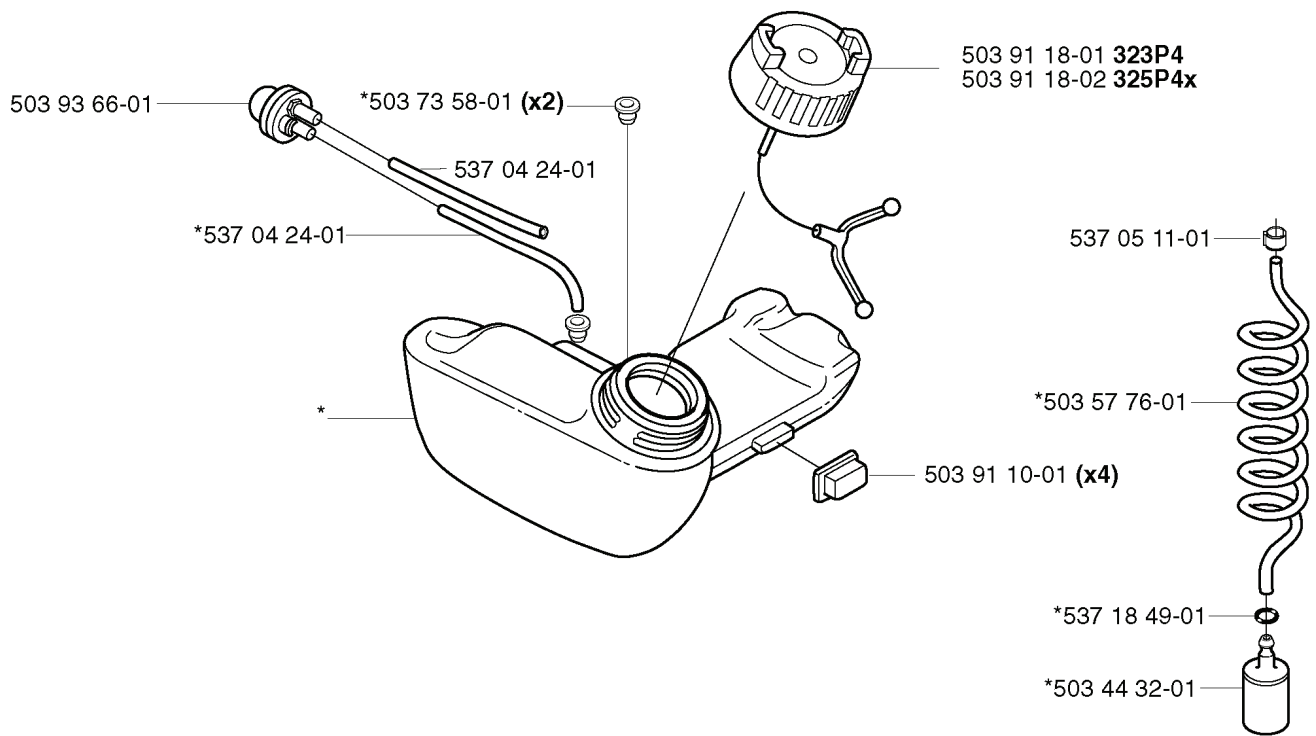

H *compl 537 06 86-02