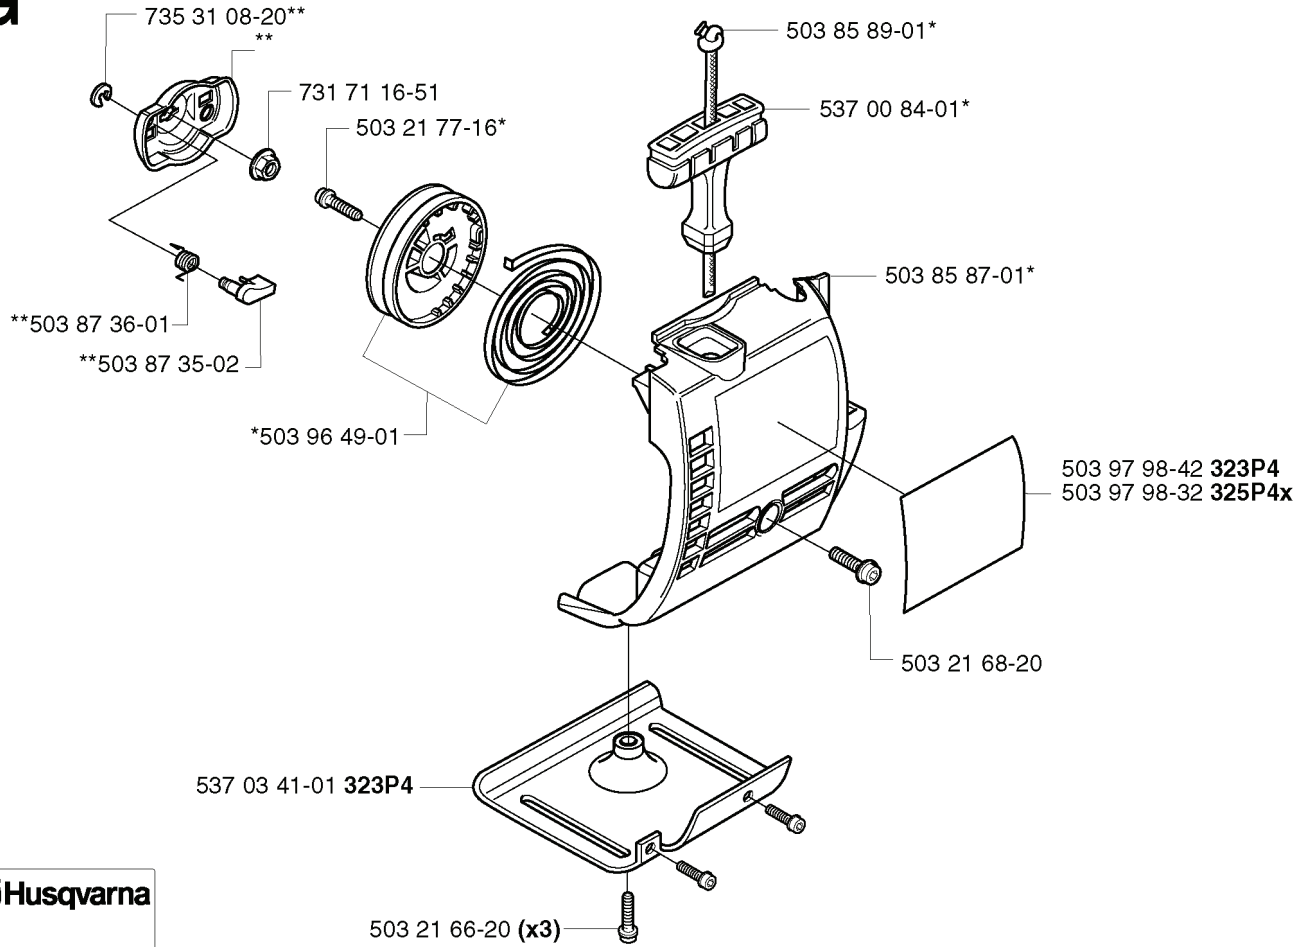

G

**compl 503 87 33-02

*compl 503 85 28-01

Husqvarna

323P4

PAT. PEND.

503 97 98-42 **323P4**

Husqvarna

E-tech

325P4

PAT. PEND.

X-SERIES

503 97 98-32 **325P4x**