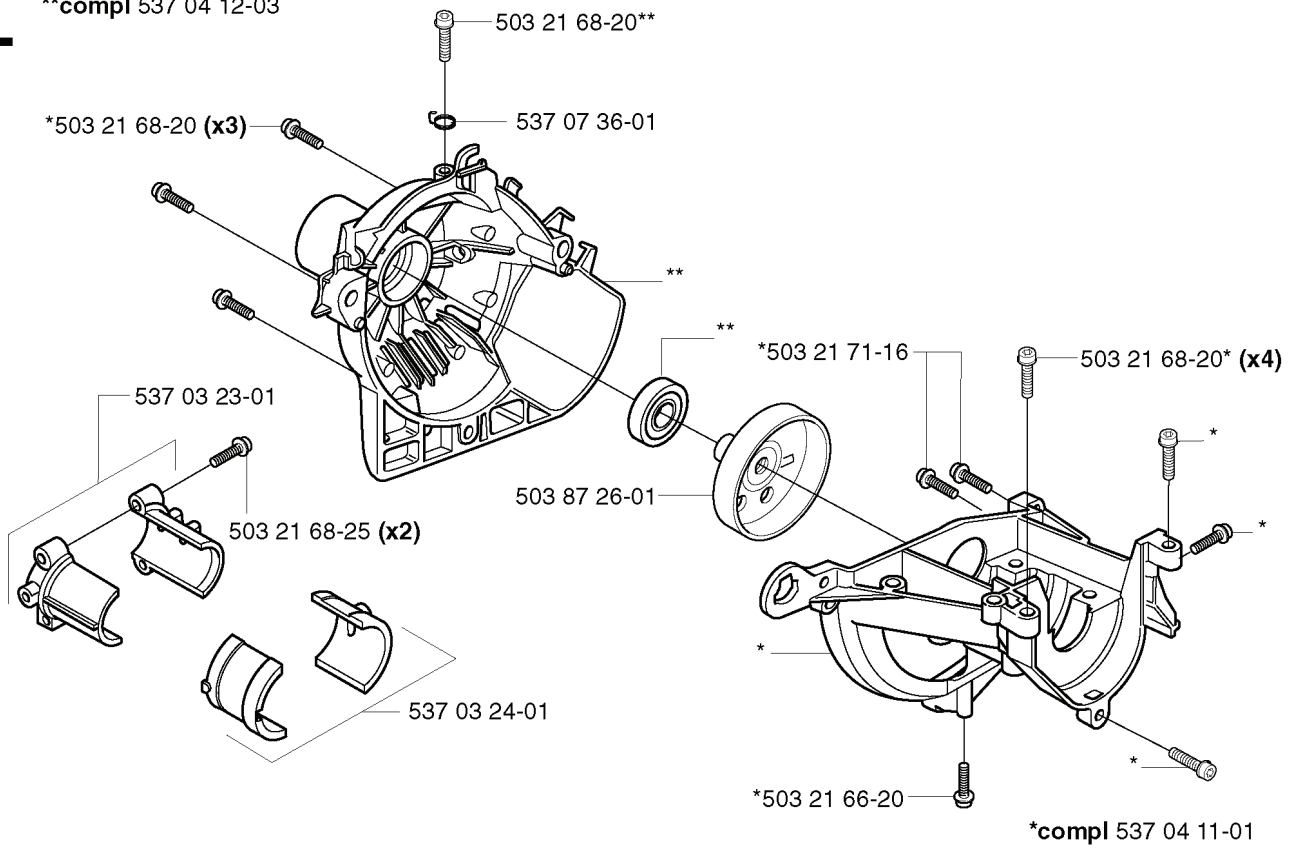

L

**compl 537 04 12-03