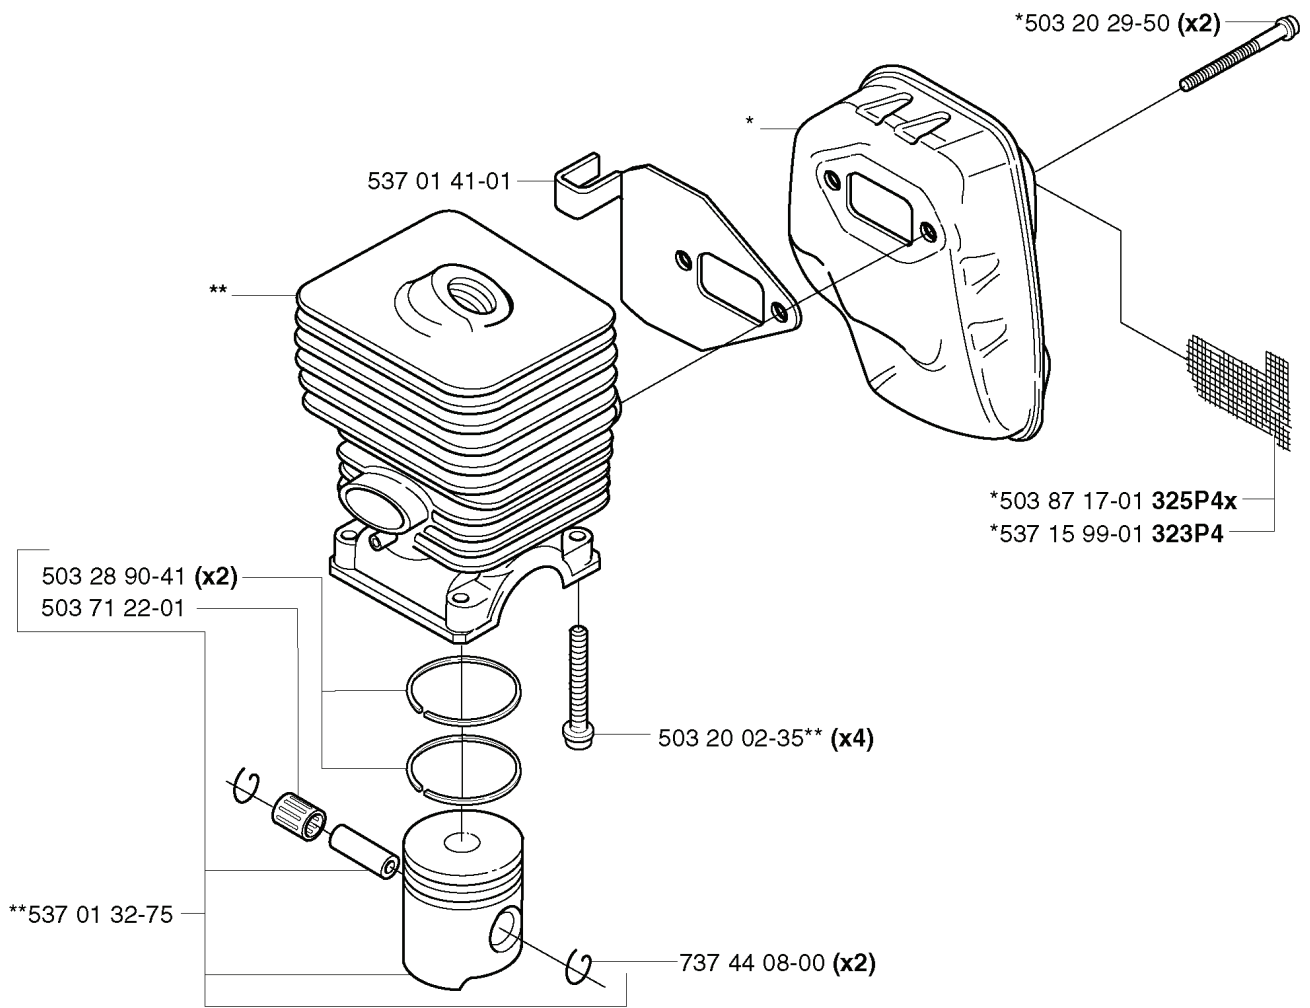

4 SAW ATTACHMENT, 20020100001-20021

---

# **SPARE PARTS LIST**

**K** \*\*compl 537 03 20-05

\*compl 537 03 94-01 325P4x  
\*compl 537 16 19-01 323P4

REF.	PART NO.	DESCRIPTION	REMARK	QTY.	KIT
537 03 20-05	537032005	PISTON		1	
537 01 41-01	537014101	GASKET		1	
503 28 90-41	503289041	PISTON RING		2	
503 71 22-01	503712201	BEARING		1	
537 01 32-75	537013275	PISTON		1	
737 44 08-00	737440800	CIRCLIP		2	
503 20 02-35	503200235	SCREW IHSCFM		4	
537 16 19-01	537161901	MUFFLER ASSY	323P4	1	
537 03 94-01	537039401	MUFFLER ASSY	325P4X	1	
503 20 29-50	503202950	SCREW IHSCFM		2	
503 87 17-01	503871701	SPARK ARRESTER SCREEN	325P4X	1	
537 15 99-01	537159901	SPARK ARRESTER SCREEN	323P4	1	

# D

REF.	PART NO.	DESCRIPTION	REMARK	QTY.	KIT
5039181-01	503918101	THROTTLE LEVER		1	
5038779-01	503877901	THROTTLE TRIGGER		1	
5039956-01	503995601	HANDLE HALF	323P4	1	
5039956-02	503995602	HANDLE HALF	325P4X	1	
7404206-00	740420600	O-RING		1	
5038780-01	503878001	THROTTLE LOCKOUT		1	
5370113-01	537011301	RECOIL SPRING		1	
5039614-01	503961401	ABSORBER		1	
5039955-01	503995501	HANDLE HALF	323P4	1	
5039955-02	503995502	HANDLE HALF	325P4X	1	
5038785-01	503878501	SHORT CIRCUIT CABLE		1	
5370525-01	537052501	THROTTLE CABLE ASSY		1	
5039613-01	503961301	SCREW		1	
5032166-20	503216620	SCREW IH SCT		5	
5037182-01	503718201	SWITCH		1	

**F**

REF.	PART NO.	DESCRIPTION	REMARK	QTY.	KIT
503 89 03-01	503890301	FILTER HOLDER		1	
503 88 79-01	503887901	HUB CAP		1	
503 21 75-50	503217550	SCREW IHSCFT		2	
731 23 14-01	731231401	HEXAGON NUT		1	
503 21 75-16	503217516	SCREW IHSCFT		1	
503 88 81-01	503888101	AIR FILTER		1	
503 88 80-01	503888001	FILTER COVER		1	
502 20 40-01	502204001	KNOB		1	
502 20 65-03	502206503	SCREW EHHM		1	
503 91 09-01	503910901	INSULATION WALL		1	
503 96 25-01	503962501	CHOKE CONTROL		1	
503 28 31-11	503283111	CARBURETTOR		1	
503 49 71-01	503497101	GASKET		1	
503 20 03-25	503200325	SCREW IHSCFM		2	
503 22 65-04	503226504	SQUARE NUT		2	
503 94 26-01	503942601	INLET PIPE		1	