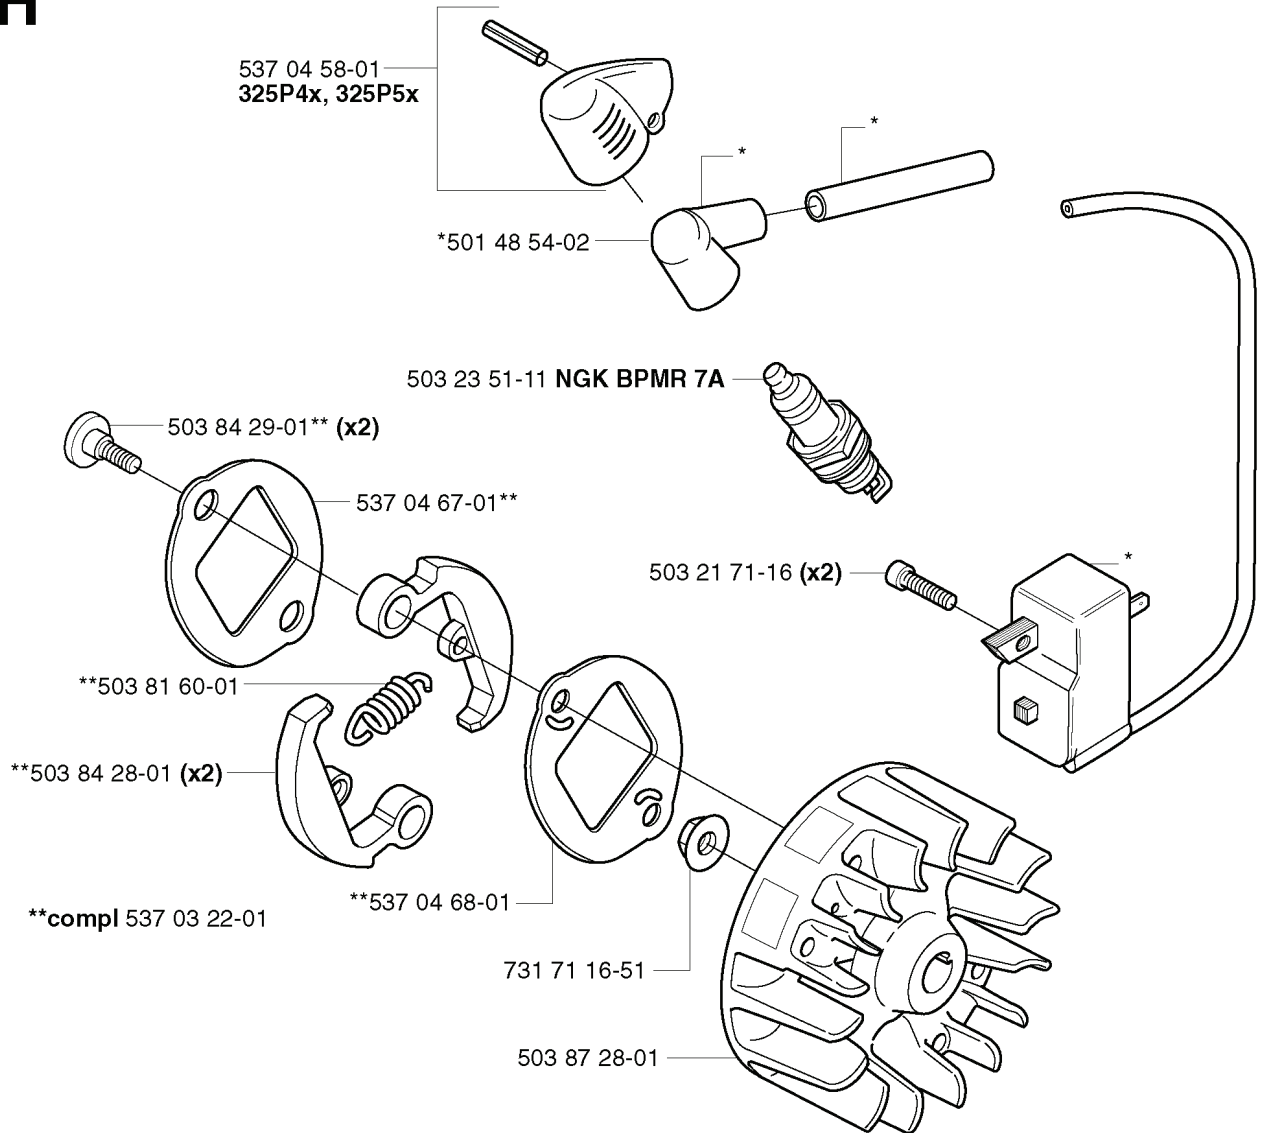

M Accessories
Zubehöre
Accessoires
Acessorios
Tillbehör

*compl 537 04 07-10

531 00 92-05

REF.	PART NO.	DESCRIPTION	REMARK	QTY.	KIT
537 04 07-10	537040710	ACCESSORY BAG		1	
501 69 17-01	501691701	COMBINATION WRENCH		1	
502 21 58-01	502215801	WRENCH		1	
503 98 96-01	503989601	GREASE		1	
531 00 92-05	531009205	GREASE		1	
501 95 92-45	501959245	BAR	12	1	
501 95 92-40	501959240	BAR	10	1	
537 12 99-01	537129901	BAR COVER		1	
501 84 21-40	501842140	SAW CHAIN	10	1	
501 84 21-45	501842145	SAW CHAIN	12	1	
503 74 16-02	503741602	HARNESS ASSY	USA	1	
503 74 16-01	503741601	HARNESS ASSY		1	

K **compl 537 04 12-03

REF.	PART NO.	DESCRIPTION	REMARK	QTY.	KIT
537 04 12-03	537041203	CLUTCH COVER		1	
503 21 68-20	503216820	SCREW IHSCFT		3	
537 03 23-01	537032301	CLAMPING SLEEVE ASSY		1	
503 21 68-25	503216825	SCREW IHSCFT		2	
537 03 24-01	537032401	INSULATOR		1	
503 87 26-01	503872601	CLUTCH DRUM ASSY		1	
537 07 36-01	537073601	SPRING		1	
503 21 71-16	503217116	SCREW IHSCFT		1	
503 21 66-20	503216620	SCREW IHSCFT		1	
537 04 11-01	537041101	CRANKCASE		1	

H

* compl 537 04 23-01

REF.	PART NO.	DESCRIPTION	REMARK	QTY.	KIT
537 04 58-01	537045801	COVER	325P4X, 325P5X	1	
503 84 29-01	503842901	SCREW		2	
503 81 60-01	503816001	CLUTCH SPRING		1	
503 84 28-01	503842801	CLUTCH SHOE		2	
537 03 22-01	537032201	CLUTCH ASSY		1	
503 87 28-01	503872801	FLYWHEEL		1	
731 71 16-51	731711651	HEXAGON NUT FLANGE		1	
537 04 68-01	537046801	WASHER		1	
537 04 67-01	537046701	WASHER		1	
503 23 51-11	503235111	SPARK PLUG	NGK BPMR 7A	1	
501 48 54-02	501485402	SPARK PLUG CAP		1	
503 21 71-16	503217116	SCREW IHSCT		2	
537 04 23-01	537042301	IGNITION MODULE		1	