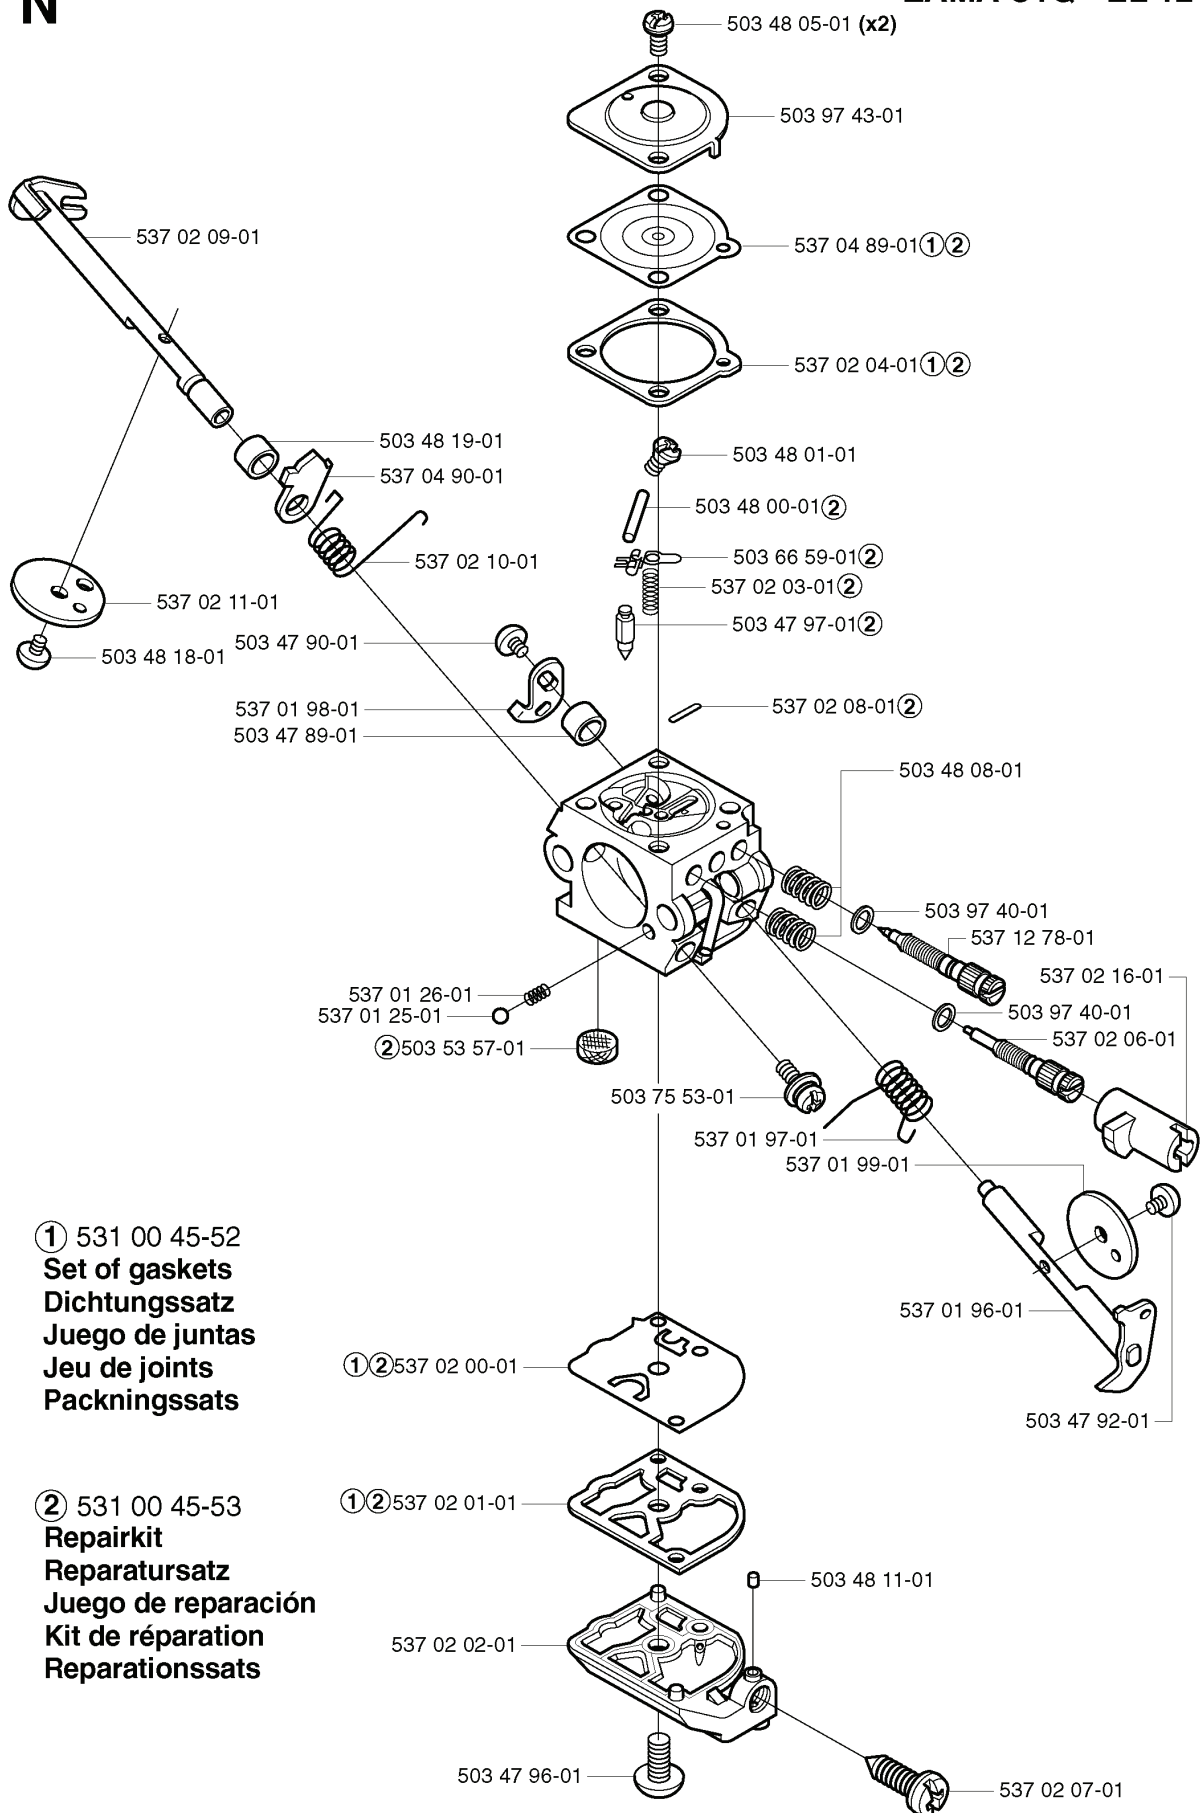

N compl 503 28 31-11

ZAMA C1Q - EL 12

① 531 00 45-52
Set of gaskets
Dichtungssatz
Juego de juntas
Jeu de joints
Packningssats

② 531 00 45-53
Repairkit
Reparatursatz
Juego de reparación
Kit de réparation
Reparationssts