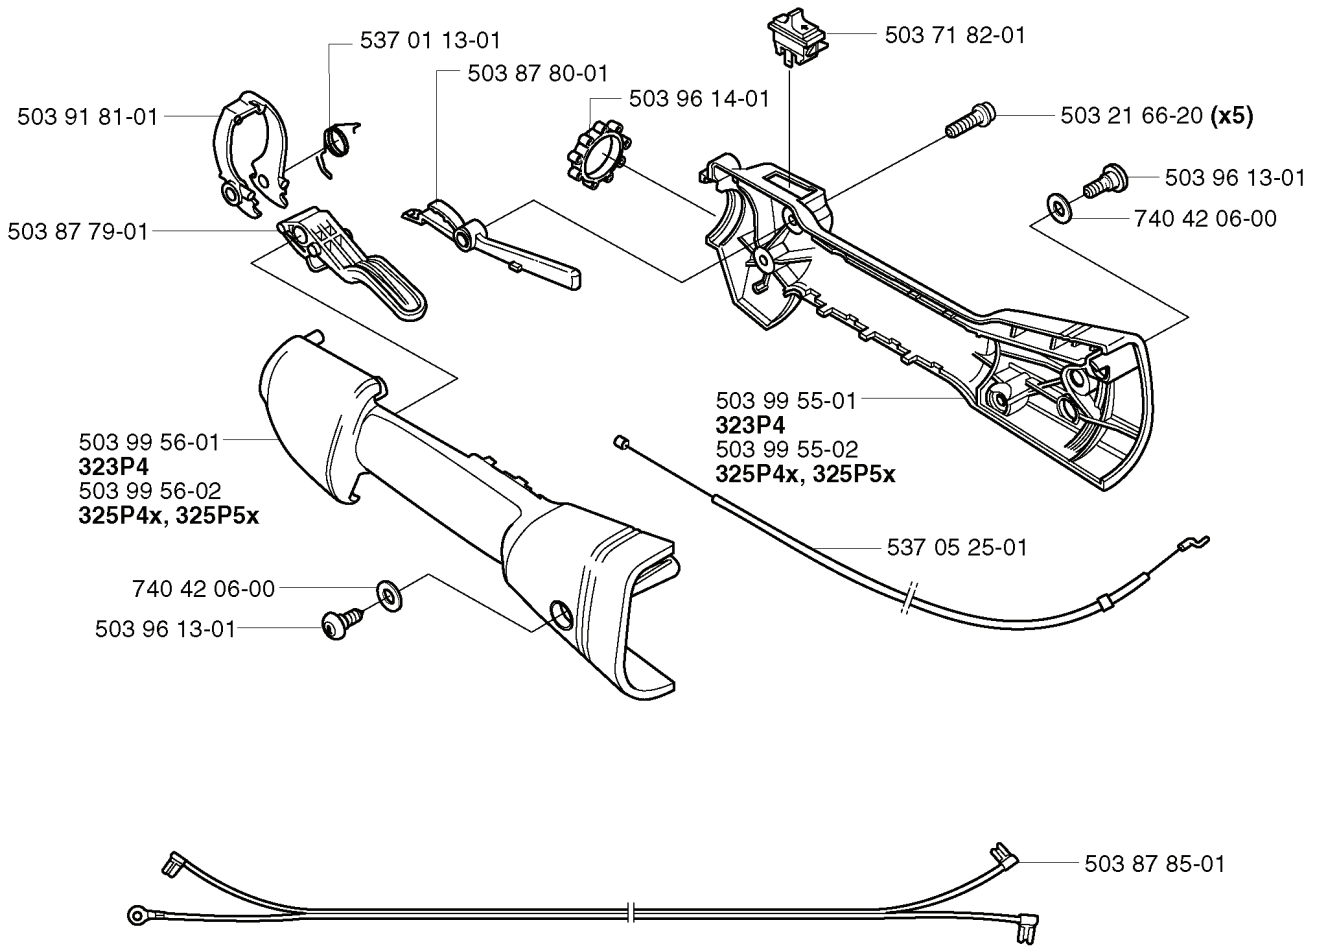

4 SAW ATTACHMENT, 20021800001-20042

SPARE PARTS LIST

C

REF.	PART NO.	DESCRIPTION	REMARK	QTY.	KIT
5039181-01	503918101	THROTTLE LEVER		1	
5038779-01	503877901	THROTTLE TRIGGER		1	
5039956-01	503995601	HANDLE HALF	323P4	1	
5039956-02	503995602	HANDLE HALF	325P4X, 325P5X	1	
7404206-00	740420600	O-RING		1	
5039614-01	503961401	ABSORBER		1	
5038780-01	503878001	THROTTLE LOCKOUT		1	
5370113-01	537011301	RECOIL SPRING		1	
5037182-01	503718201	SWITCH		1	
5039955-01	503995501	HANDLE HALF	323P4	1	
5039955-02	503995502	HANDLE HALF	325P4X, 325P5X	1	
5038785-01	503878501	SHORT CIRCUIT CABLE		1	
5370525-01	537052501	THROTTLE CABLE ASSY		1	
5039613-01	503961301	SCREW		1	
5032166-20	503216620	SCREW IH SCT		5	

*compl 503 85 24-74

REF.	PART NO.	DESCRIPTION	REMARK	QTY.	KIT
503 85 24-74	503852474	CRANKSHAFT ASSY		1	
738 21 01-10	738210110	BALL BEARING		1	
503 83 61-01	503836101	BEARING CAGE		1	
503 94 02-01	503940201	BEARING CAGE		1	
503 71 22-01	503712201	BEARING		1	
503 94 05-01	503940501	CUP	325P4X, 325P5X	1	