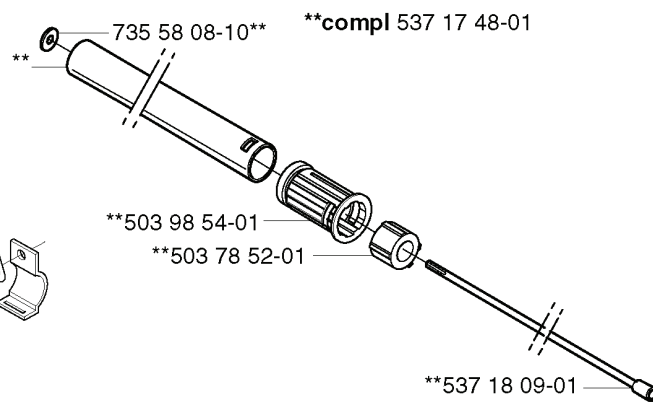

Saw Attachment

*compl 501 78 33-01

*503 21 83-16

537 19 84-01