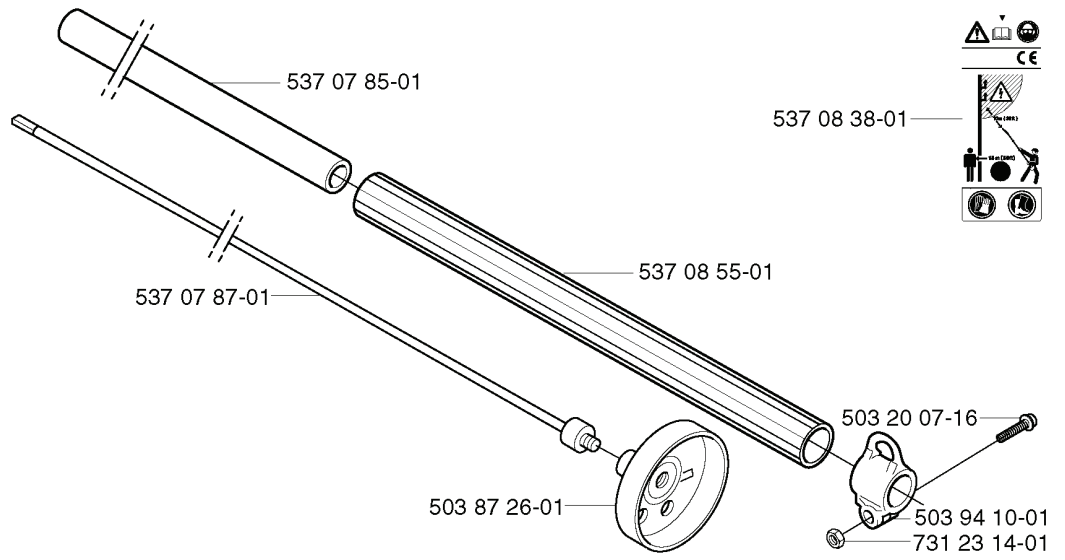

Saw Attachment

*compl 501 78 33-01

*503 21 83-16

537 19 84-01

REF.	PART NO.	DESCRIPTION	REMARK	QTY.	KIT
5017833-01	501783301	SUSPENSION BAIL		1	
5032183-16	503218316	SCREW		1	
5037852-01	503785201	SUPPORTING BEARING		1	
5039854-01	503985401	BEARING CAGE		1	
7355808-10	735580810	LOCKWASHER		1	
5371748-01	537174801	TUBE		1	
5371809-01	537180901	DRIVE SHAFT		1	
5371984-01	537198401	LABEL		1	

B 323P4, 325P4x

REF.	PART NO.	DESCRIPTION	REMARK	QTY.	KIT
537 07 85-01	537078501	TUBE		1	
537 07 87-01	537078701	DRIVE SHAFT		1	
503 87 26-01	503872601	CLUTCH DRUM ASSY		1	
537 08 55-01	537085501	HANDLE		1	
537 08 38-01	537083801	LABEL		1	
503 20 07-16	503200716	SCREW IHSCFM		1	
503 94 10-01	503941001	HOOK		1	
731 23 14-01	731231401	HEXAGON NUT		1	