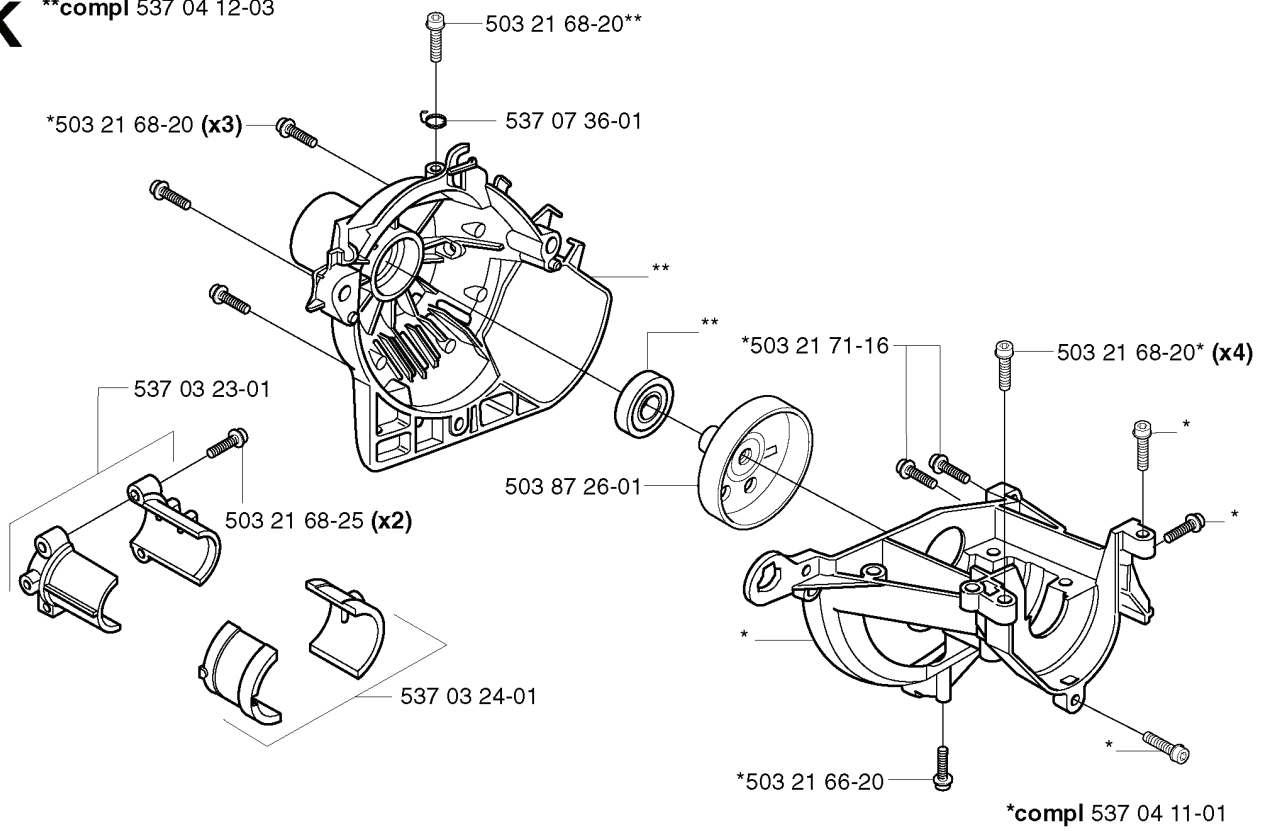

REF.	PART NO.	DESCRIPTION	REMARK	QTY.	KIT
50398 12-38	503981238	LABEL	325P5X	1	
50387 18-01	503871801	CYLINDER COVER		1	
50398 12-34	503981234	LABEL	325P4X	1	
50398 12-39	503981239	LABEL	323P4	1	
50321 68-20	503216820	SCREW IHSCFT		1	
50387 21-01	503872101	HEAT PROTECTOR		1	

K **compl 537 04 12-03

REF.	PART NO.	DESCRIPTION	REMARK	QTY.	KIT
537 04 12-03	537041203	CLUTCH COVER		1	
503 21 68-20	503216820	SCREW IHSCFT		3	
537 03 23-01	537032301	CLAMPING SLEEVE ASSY		1	
503 21 68-25	503216825	SCREW IHSCFT		2	
537 03 24-01	537032401	INSULATOR		1	
503 87 26-01	503872601	CLUTCH DRUM ASSY		1	
537 07 36-01	537073601	SPRING		1	
503 21 71-16	503217116	SCREW IHSCFT		1	
503 21 66-20	503216620	SCREW IHSCFT		1	
537 04 11-01	537041101	CRANKCASE		1	

H

* compl 537 04 23-01

REF.	PART NO.	DESCRIPTION	REMARK	QTY.	KIT
537 04 58-01	537045801	COVER	325P4X, 325P5X	1	
503 84 29-01	503842901	SCREW		2	
503 81 60-01	503816001	CLUTCH SPRING		1	
503 84 28-01	503842801	CLUTCH SHOE		2	
537 03 22-01	537032201	CLUTCH ASSY		1	
503 87 28-01	503872801	FLYWHEEL		1	
731 71 16-51	731711651	HEXAGON NUT FLANGE		1	
537 04 68-01	537046801	WASHER		1	
537 04 67-01	537046701	WASHER		1	
503 23 51-11	503235111	SPARK PLUG	NGK BPMR 7A	1	
501 48 54-02	501485402	SPARK PLUG CAP		1	
503 21 71-16	503217116	SCREW IHSCT		2	
537 04 23-01	537042301	IGNITION MODULE		1	