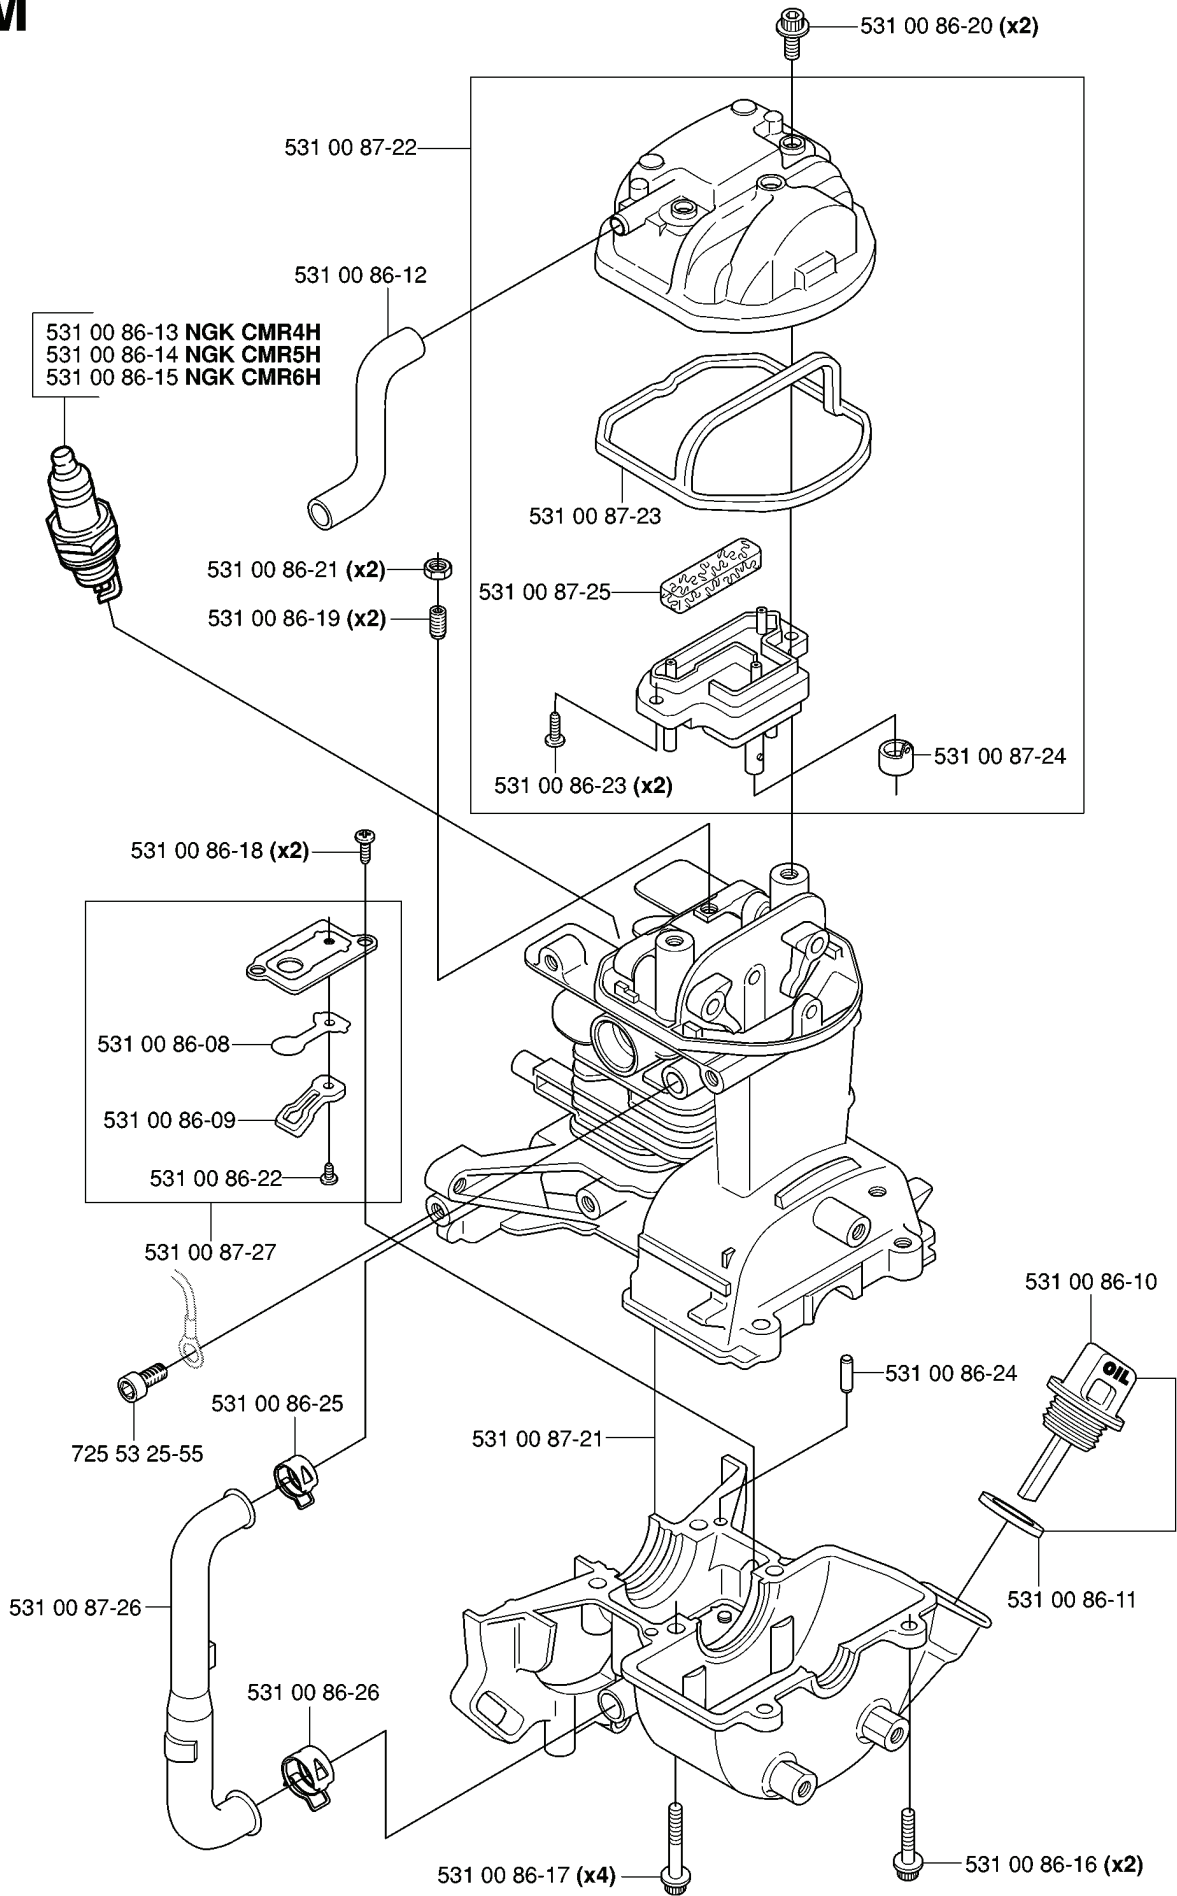

B 324HDA55x

537 08 39-01

REF.	PART NO.	DESCRIPTION	REMARK	QTY.	KIT
537 09 11-01	537091101	TUBE		1	
537 09 52-01	537095201	HAND GUARD		1	
537 09 10-01	537091001	DRIVE SHAFT		1	
537 08 39-01	537083901	LABEL		1	
502 19 71-01	502197101	SQUARE NUT		1	
503 87 19-03	503871903	HANDLE		1	
503 94 03-01	503940301	DISTANCE		1	
503 21 68-16	503216816	SCREW IHSC		1	
734 11 52-01	734115201	WASHER		1	
725 23 78-51	725237851	SCREW EHHM		1	

M

REF.	PART NO.	DESCRIPTION	REMARK	QTY.	KIT
531 00 87-22	531008722	COVER		1	
531 00 86-12	531008612	OIL HOSE		1	
531 00 86-13	531008613	SPARK PLUG	NGK CMR4H	1	
531 00 86-14	531008614	SPARK PLUG	NGK CMR5H	1	
531 00 86-15	531008615	SPARK PLUG	NGK CMR6H	1	
531 00 86-21	531008621	LOCK NUT		2	
531 00 86-19	531008619	ADJUSTER		2	
531 00 86-18	531008618	SCREW		2	
531 00 86-08	531008608	SPARE PARTS		1	
531 00 86-09	531008609	DEFLECTION LIMITER		1	
531 00 86-22	531008622	SCREW		1	
531 00 87-27	531008727	NON RETURN VALVE		1	
531 00 86-25	531008625	HOSE CLAMP		1	
725 53 25-55	725532555	SCREW IHSCM		1	
531 00 87-26	531008726	OIL HOSE		1	
531 00 86-26	531008626	HOSE CLAMP		1	
531 00 86-17	531008617	SCREW		4	
531 00 87-21	531008721	CRANKCASE		1	
531 00 86-23	531008623	SCREW		2	
531 00 87-25	531008725	FILTER		1	
531 00 87-23	531008723	GASKET		1	
531 00 86-24	531008624	SPRING PIN		1	
531 00 86-16	531008616	SCREW		2	
531 00 86-11	531008611	GASKET		1	
531 00 86-10	531008610	SPARE PARTS		1	
531 00 87-24	531008724	GROMMET		1	
531 00 86-20	531008620	SCREW		2	