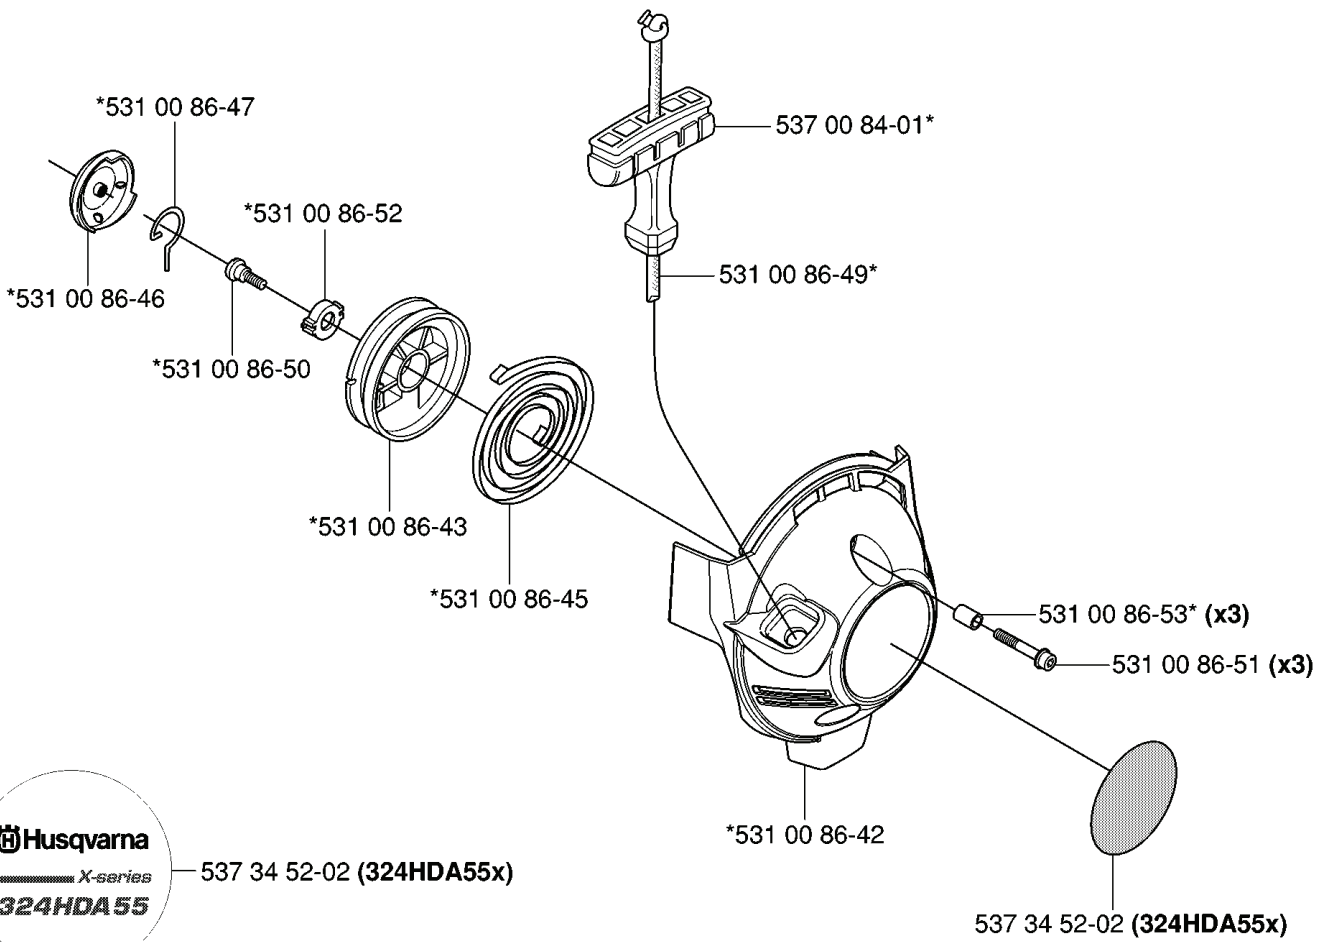

F *compl 531 00 86-41