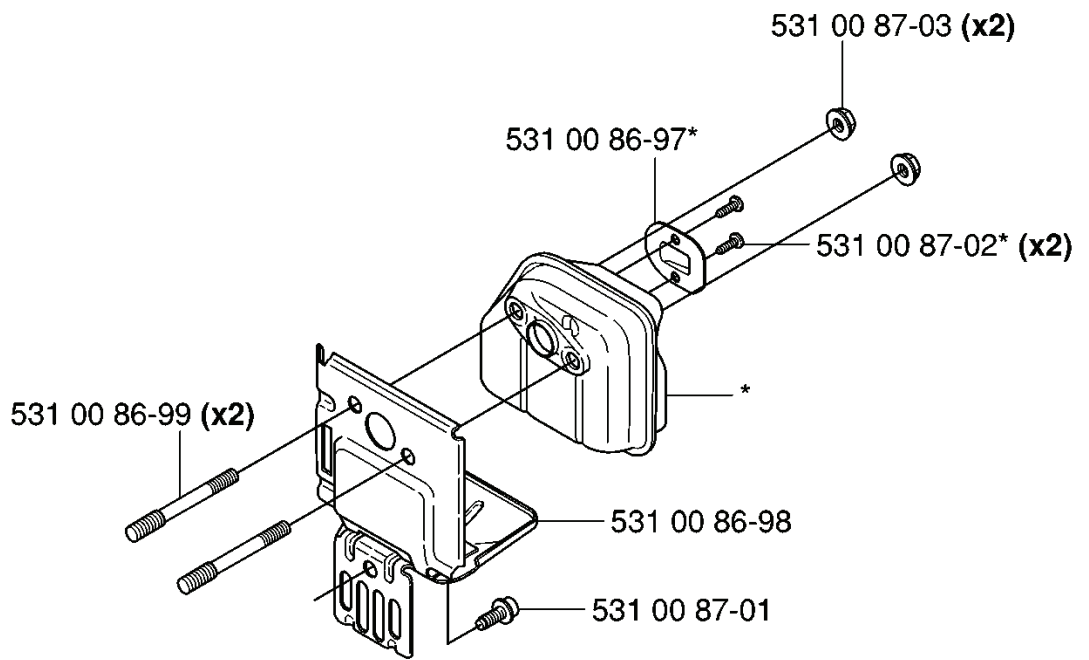

J

*compl 531 00 86-96