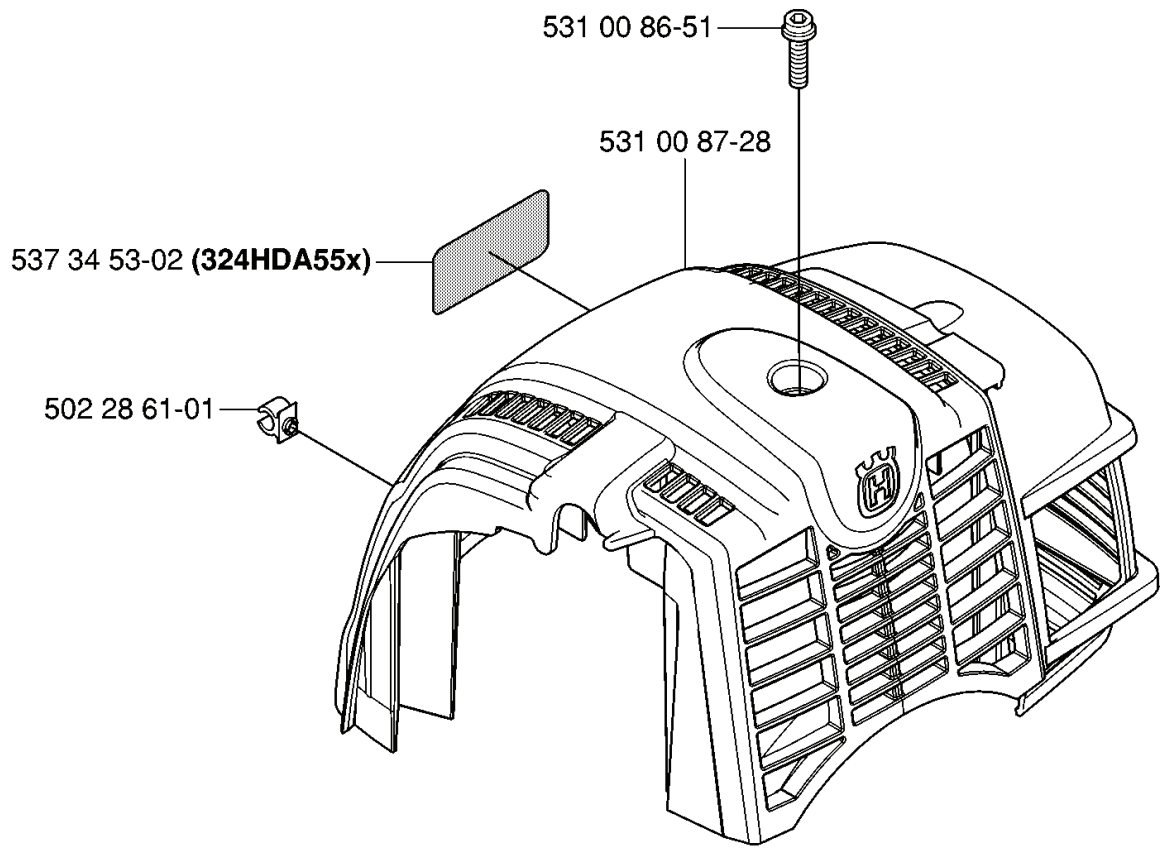

E

537 34 53-02 (324HDA55x)