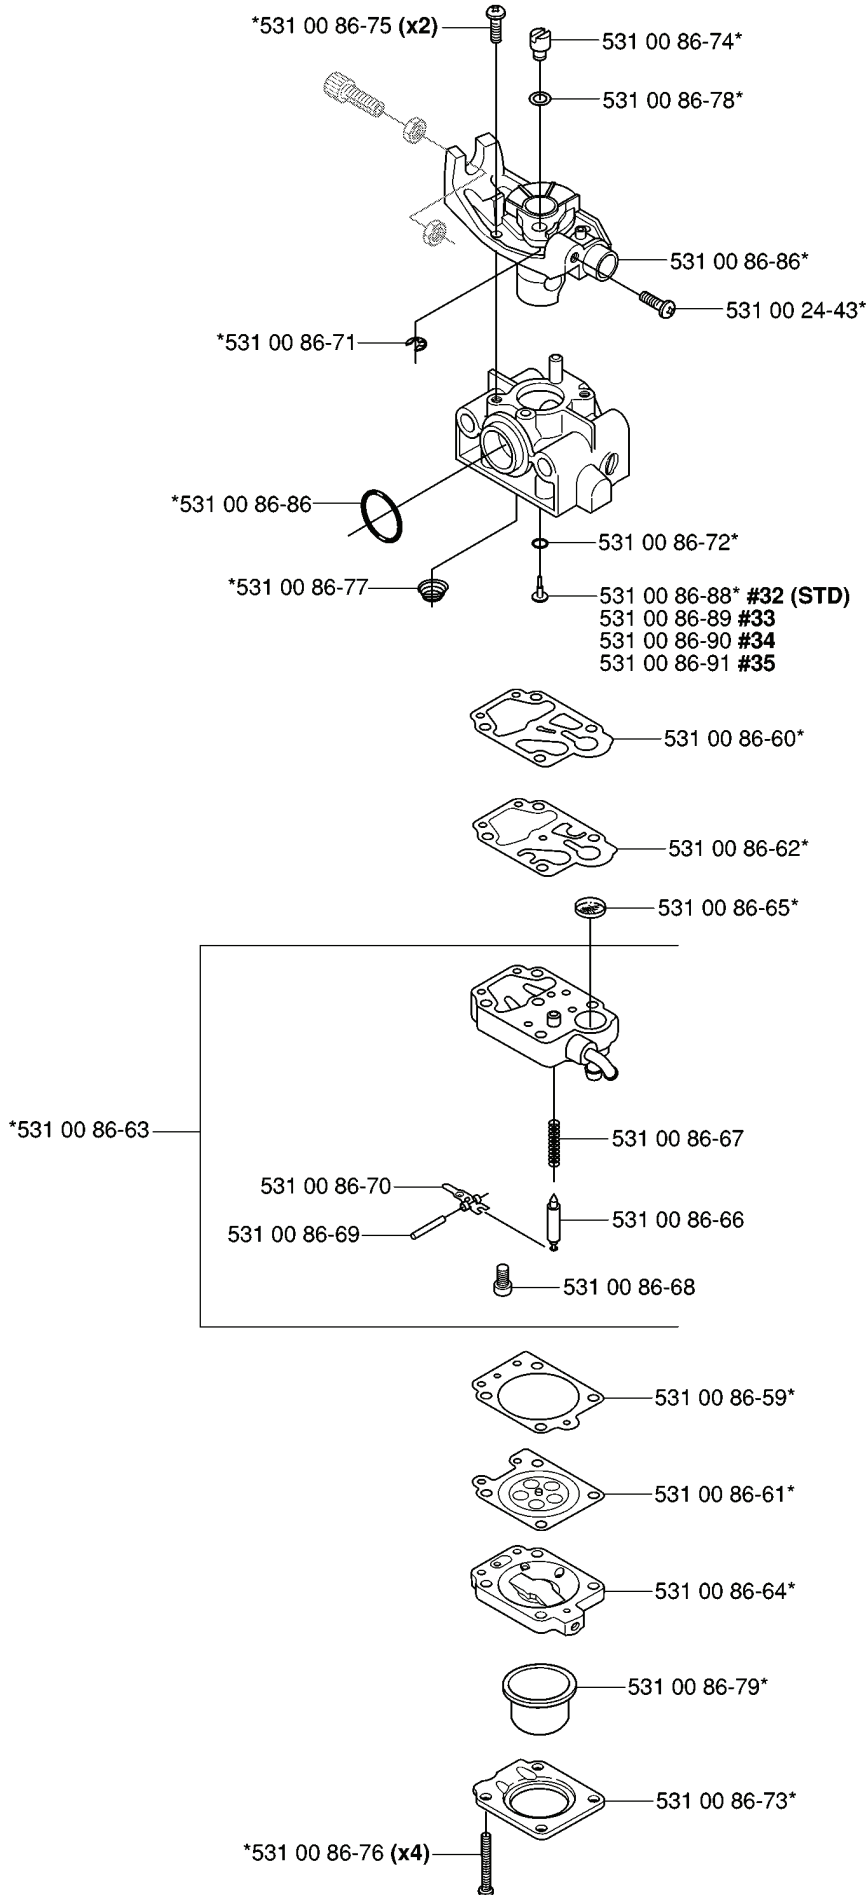

Q

*compl 531 00 86-81 Walbro WYB-6B

Walbro WYB-6B