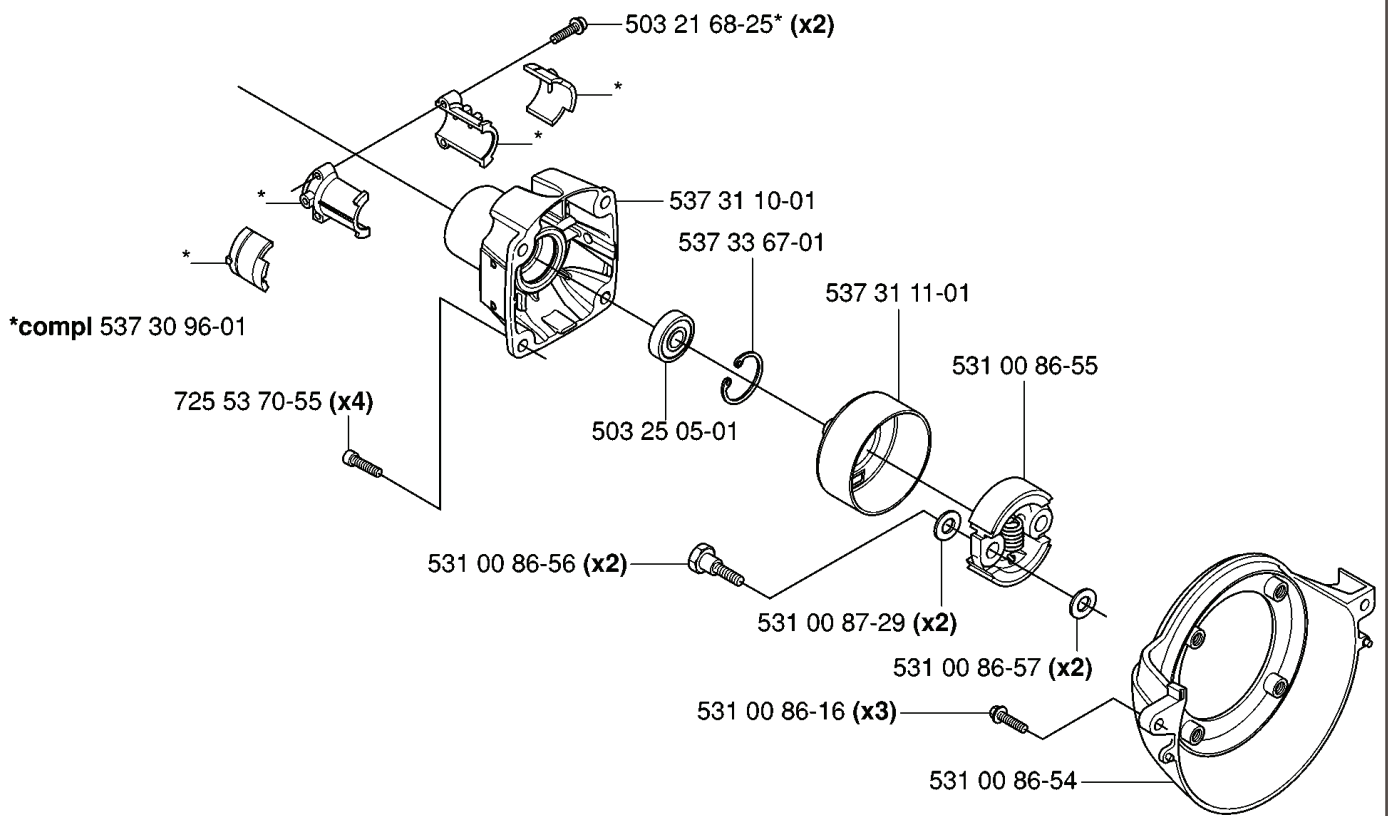

C

REF.	PART NO.	DESCRIPTION	REMARK	QTY.	KIT
537 12 41-01	537124101	PROTECTIVE PLATE	HDA55X	1	
537 18 44-01	537184401	GUIDE RAIL		1	
537 12 25-01	537122501	BLADE		1	
537 12 36-01	537123601	KNIFE COVER		1	
501 36 02-05	501360205	WASHER		4	
537 18 46-01	537184601	SCREW		3	
537 18 45-01	537184501	SCREW		1	
537 12 38-01	537123801	SCREW		1	
501 36 49-38	501364938	SCREW		1	
537 18 47-01	537184701	NUT		4	

J

***compl 531 00 86-96**

REF.	PART NO.	DESCRIPTION	REMARK	QTY.	KIT
531 00 86-96	531008696	MUFFLER ASSY		1	
531 00 86-99	531008699	SPARE PARTS		2	
531 00 87-01	531008701	SCREW		1	
531 00 86-98	531008698	AIR CONDUCTOR		1	
531 00 87-02	531008702	SCREW		2	
531 00 86-97	531008697	SPARK ARRESTER SCREEN		1	
531 00 87-03	531008703	NUT		2	

G

REF.	PART NO.	DESCRIPTION	REMARK	QTY.	KIT
531 00 86-51	531008651	SCREW		3	
531 00 86-81	531008681	CARBURETTOR	WALBRO WYB-6B	1	
531 00 86-86	531008686	O-RING		1	
531 00 86-94	531008694	AIR FILTER HOLDER		1	
531 00 86-95	531008695	NUT		2	
537 31 14-01	537311401	FILTER COVER		1	
531 00 86-93	531008693	AIR FILTER		1	
531 00 86-92	531008692	PLATE		1	
531 00 86-82	531008682	GASKET		1	
531 00 86-83	531008683	MANIFOLD		1	
531 00 86-87	531008687	O-RING		1	
531 00 86-84	531008684	SCREW		2	

L

REF.	PART NO.	DESCRIPTION	REMARK	QTY.	KIT
537 30 96-01	537309601	SLEEVE		1	
725 53 70-55	725537055	SCREW IHSCM		4	
531 00 86-56	531008656	SCREW		2	
531 00 86-16	531008616	SCREW		3	
531 00 86-54	531008654	FAN HOUSING		1	
531 00 86-57	531008657	WASHER		2	
531 00 87-29	531008729	WASHER		2	
531 00 86-55	531008655	CLUTCH ASSY		1	
503 25 05-01	503250501	BALL BEARING		1	
537 31 11-01	537311101	CLUTCH DRUM		1	
537 33 67-01	537336701	CIRCLIP		1	
537 31 10-01	537311001	CLUTCH COVER		1	
503 21 68-25	503216825	SCREW IHSCFT		2	