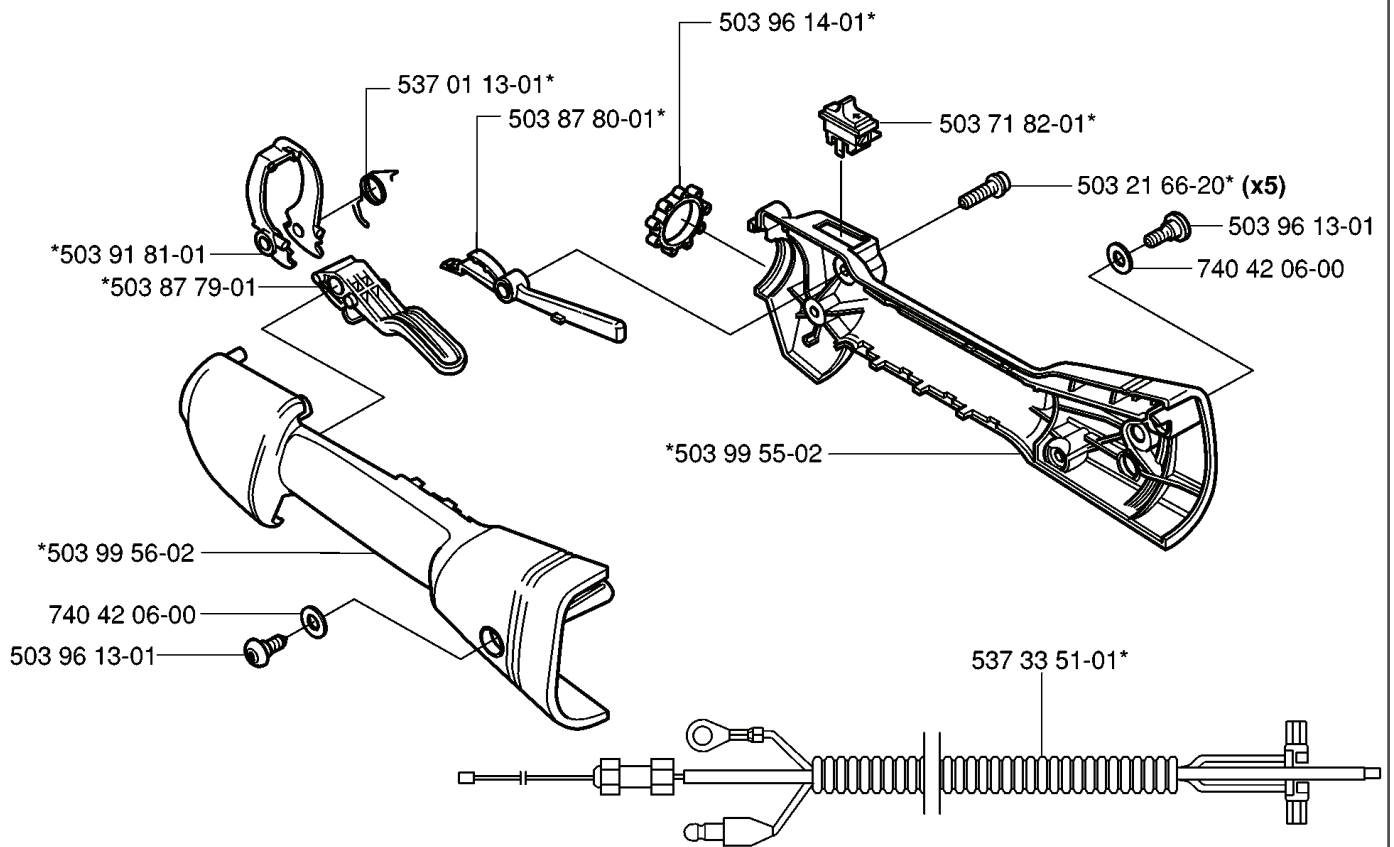

4 HDA55 X-SERIES, 20041800001-2005360

SPARE PARTS LIST

H

REF.	PART NO.	DESCRIPTION	REMARK	QTY.	KIT
531 00 87-06	531008706	ELEMENT		3	
531 00 87-08	531008708	TANK CAP		1	
531 00 87-11	531008711	RETURN HOSE		1	
531 00 87-04	531008704	GROMMET		1	
531 00 87-10	531008710	FUEL HOSE		1	
531 00 86-51	531008651	SCREW		2	
531 00 87-12	531008712	CLIP		2	
531 00 87-09	531008709	FUEL FILTER		1	
537 31 16-01	537311601	BUMPER		1	
531 00 86-17	531008617	SCREW		2	
531 00 86-53	531008653	SLEEVE		3	
531 00 87-05	531008705	FUEL TANK		1	

D 324HDA55x *compl 503 85 29-06

REF.	PART NO.	DESCRIPTION	REMARK	QTY.	KIT
503 85 29-06	503852906	HANDLE		1	
503 91 81-01	503918101	THROTTLE LEVER		1	
503 87 79-01	503877901	THROTTLE TRIGGER		1	
503 99 56-02	503995602	HANDLE HALF		1	
503 96 13-01	503961301	SCREW		1	
503 99 55-02	503995502	HANDLE HALF		1	
503 87 80-01	503878001	THROTTLE LOCKOUT		1	
537 01 13-01	537011301	RECOIL SPRING		1	
503 96 14-01	503961401	ABSORBER		1	
537 33 51-01	537335101	WIRING ASSY		1	
740 42 06-00	740420600	O-RING		1	
503 21 66-20	503216620	SCREW IHSCT		5	
503 71 82-01	503718201	SWITCH		1	

B 324HDA55x

537 08 39-01

REF.	PART NO.	DESCRIPTION	REMARK	QTY.	KIT
537 09 11-01	537091101	TUBE		1	
537 09 52-01	537095201	HAND GUARD		1	
537 09 10-01	537091001	DRIVE SHAFT		1	
537 08 39-01	537083901	LABEL		1	
502 19 71-01	502197101	SQUARE NUT		1	
503 87 19-03	503871903	HANDLE		1	
503 94 03-01	503940301	DISTANCE		1	
503 21 68-16	503216816	SCREW IHSC		1	
734 11 52-01	734115201	WASHER		1	
725 23 78-51	725237851	SCREW EHHM		1	

E

537 34 53-02 (324HDA55x)

REF.	PART NO.	DESCRIPTION	REMARK	QTY.	KIT
5022861-01	502286101	CLIP		1	
5373453-02	537345302	LABEL	324HDA55X	1	
5310087-28	531008728	CYLINDER COVER ASSY		1	
5310086-51	531008651	SCREW		1	