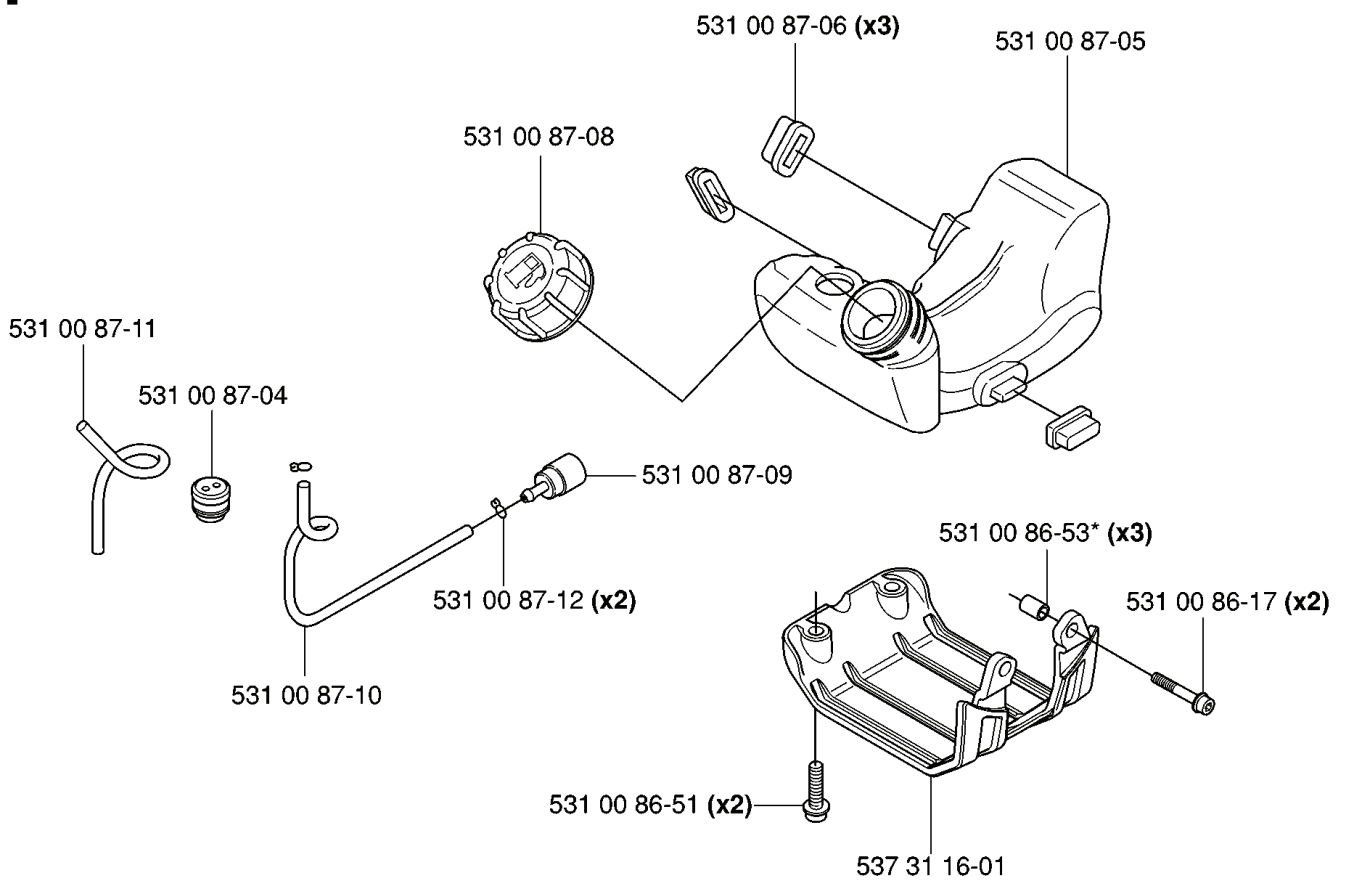

4 HDA55 X-SERIES, 20041800001-2005360

SPARE PARTS LIST

H

REF.	PART NO.	DESCRIPTION	REMARK	QTY.	KIT
531 00 87-06	531008706	ELEMENT		3	
531 00 87-08	531008708	TANK CAP		1	
531 00 87-11	531008711	RETURN HOSE		1	
531 00 87-04	531008704	GROMMET		1	
531 00 87-10	531008710	FUEL HOSE		1	
531 00 86-51	531008651	SCREW		2	
531 00 87-12	531008712	CLIP		2	
531 00 87-09	531008709	FUEL FILTER		1	
537 31 16-01	537311601	BUMPER		1	
531 00 86-17	531008617	SCREW		2	
531 00 86-53	531008653	SLEEVE		3	
531 00 87-05	531008705	FUEL TANK		1	

D 324HDA55x *compl 503 85 29-06

REF.	PART NO.	DESCRIPTION	REMARK	QTY.	KIT
503 85 29-06	503852906	HANDLE		1	
503 91 81-01	503918101	THROTTLE LEVER		1	
503 87 79-01	503877901	THROTTLE TRIGGER		1	
503 99 56-02	503995602	HANDLE HALF		1	
503 96 13-01	503961301	SCREW		1	
503 99 55-02	503995502	HANDLE HALF		1	
503 87 80-01	503878001	THROTTLE LOCKOUT		1	
537 01 13-01	537011301	RECOIL SPRING		1	
503 96 14-01	503961401	ABSORBER		1	
537 33 51-01	537335101	WIRING ASSY		1	
740 42 06-00	740420600	O-RING		1	
503 21 66-20	503216620	SCREW IHSCT		5	
503 71 82-01	503718201	SWITCH		1	

B 324HDA55x

537 08 39-01

REF.	PART NO.	DESCRIPTION	REMARK	QTY.	KIT
537 09 11-01	537091101	TUBE		1	
537 09 52-01	537095201	HAND GUARD		1	
537 09 10-01	537091001	DRIVE SHAFT		1	
537 08 39-01	537083901	LABEL		1	
502 19 71-01	502197101	SQUARE NUT		1	
503 87 19-03	503871903	HANDLE		1	
503 94 03-01	503940301	DISTANCE		1	
503 21 68-16	503216816	SCREW IHSC		1	
734 11 52-01	734115201	WASHER		1	
725 23 78-51	725237851	SCREW EHHM		1	

E

537 34 53-02 (324HDA55x)

REF.	PART NO.	DESCRIPTION	REMARK	QTY.	KIT
5022861-01	502286101	CLIP		1	
5373453-02	537345302	LABEL	324HDA55X	1	
5310087-28	531008728	CYLINDER COVER ASSY		1	
5310086-51	531008651	SCREW		1	