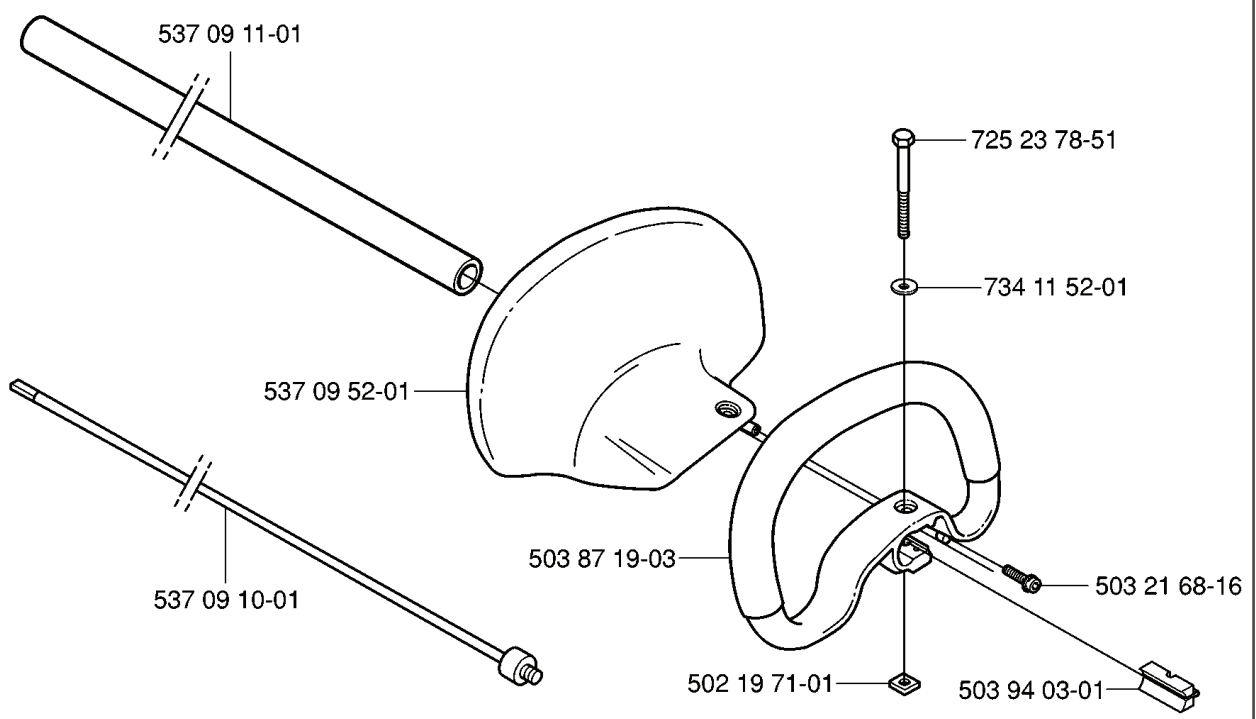

4 HDA55 X-SERIES, 20041800001-2005360

SPARE PARTS LIST

H

REF.	PART NO.	DESCRIPTION	REMARK	QTY.	KIT
531 00 87-06	531008706	ELEMENT		3	
531 00 87-08	531008708	TANK CAP		1	
531 00 87-11	531008711	RETURN HOSE		1	
531 00 87-04	531008704	GROMMET		1	
531 00 87-10	531008710	FUEL HOSE		1	
531 00 86-51	531008651	SCREW		2	
531 00 87-12	531008712	CLIP		2	
531 00 87-09	531008709	FUEL FILTER		1	
537 31 16-01	537311601	BUMPER		1	
531 00 86-17	531008617	SCREW		2	
531 00 86-53	531008653	SLEEVE		3	
531 00 87-05	531008705	FUEL TANK		1	

D 324HDA55x *compl 503 85 29-06

REF.	PART NO.	DESCRIPTION	REMARK	QTY.	KIT
503 85 29-06	503852906	HANDLE		1	
503 91 81-01	503918101	THROTTLE LEVER		1	
503 87 79-01	503877901	THROTTLE TRIGGER		1	
503 99 56-02	503995602	HANDLE HALF		1	
503 96 13-01	503961301	SCREW		1	
503 99 55-02	503995502	HANDLE HALF		1	
503 87 80-01	503878001	THROTTLE LOCKOUT		1	
537 01 13-01	537011301	RECOIL SPRING		1	
503 96 14-01	503961401	ABSORBER		1	
537 33 51-01	537335101	WIRING ASSY		1	
740 42 06-00	740420600	O-RING		1	
503 21 66-20	503216620	SCREW IHSCT		5	
503 71 82-01	503718201	SWITCH		1	

B 324HDA55x

537 08 39-01

REF.	PART NO.	DESCRIPTION	REMARK	QTY.	KIT
537 09 11-01	537091101	TUBE		1	
537 09 52-01	537095201	HAND GUARD		1	
537 09 10-01	537091001	DRIVE SHAFT		1	
537 08 39-01	537083901	LABEL		1	
502 19 71-01	502197101	SQUARE NUT		1	
503 87 19-03	503871903	HANDLE		1	
503 94 03-01	503940301	DISTANCE		1	
503 21 68-16	503216816	SCREW IHSC		1	
734 11 52-01	734115201	WASHER		1	
725 23 78-51	725237851	SCREW EHHM		1	

E

537 34 53-02 (324HDA55x)

REF.	PART NO.	DESCRIPTION	REMARK	QTY.	KIT
5022861-01	502286101	CLIP		1	
5373453-02	537345302	LABEL	324HDA55X	1	
5310087-28	531008728	CYLINDER COVER ASSY		1	
5310086-51	531008651	SCREW		1	