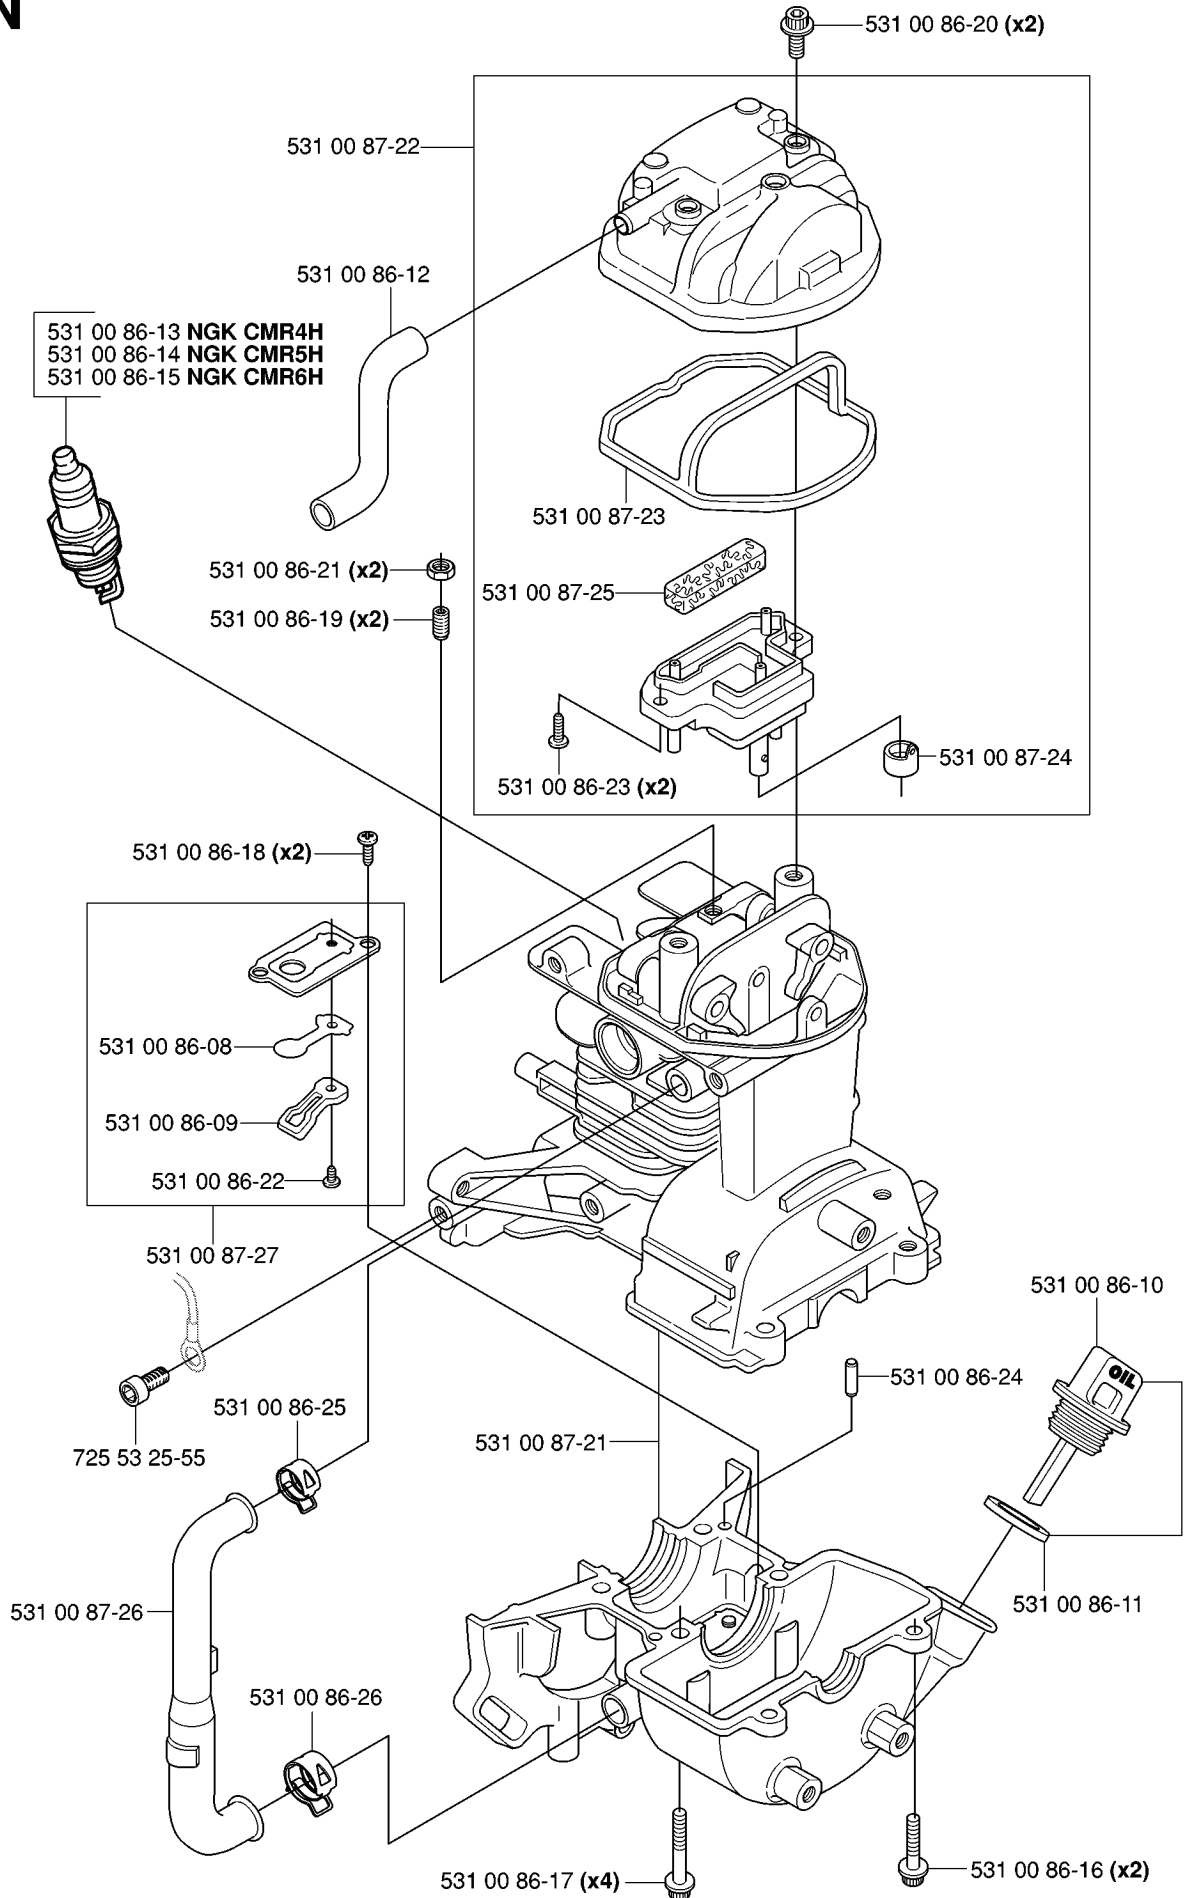

**B** compl 537 28 40-01 324HDA55x

---

REF.	PART NO.	DESCRIPTION	REMARK	QTY.	KIT
537 28 40-01	537284001	CUTTING DECK	324HDA55X	1	
537 28 44-01	537284401	PROTECTIVE PLATE	324HDA55X	1	
537 28 39-01	537283901	BEAM		1	
537 28 38-01	537283801	BLADE		1	
503 23 00-24	503230024	WASHER		4	
503 20 17-22	503201722	SCREW EHHM		4	
581 25 93-04	581259304	TRANSPORT GUARD		1	
725 63 31-55	725633155	SCREW IHCSFM		2	
503 22 10-12	503221012	HEXAGON NUT		2	
503 22 75-02	503227502	NUT		4	

# N

REF.	PART NO.	DESCRIPTION	REMARK	QTY.	KIT
531 00 87-22	531008722	COVER		1	
531 00 86-12	531008612	OIL HOSE		1	
531 00 86-13	531008613	SPARK PLUG	NGK CMR4H	1	
531 00 86-14	531008614	SPARK PLUG	NGK CMR5H	1	
531 00 86-15	531008615	SPARK PLUG	NGK CMR6H	1	
531 00 86-21	531008621	LOCK NUT		2	
531 00 86-19	531008619	ADJUSTER		2	
531 00 86-18	531008618	SCREW		2	
531 00 86-08	531008608	SPARE PARTS		1	
531 00 86-09	531008609	DEFLECTION LIMITER		1	
531 00 86-22	531008622	SCREW		1	
531 00 87-27	531008727	NON RETURN VALVE		1	
531 00 86-25	531008625	HOSE CLAMP		1	
725 53 25-55	725532555	SCREW IHSCM		1	
531 00 87-26	531008726	OIL HOSE		1	
531 00 86-26	531008626	HOSE CLAMP		1	
531 00 86-17	531008617	SCREW		4	
531 00 87-21	531008721	CRANKCASE		1	
531 00 86-23	531008623	SCREW		2	
531 00 87-25	531008725	FILTER		1	
531 00 87-23	531008723	GASKET		1	
531 00 86-24	531008624	SPRING PIN		1	
531 00 86-16	531008616	SCREW		2	
531 00 86-11	531008611	GASKET		1	
531 00 86-10	531008610	SPARE PARTS		1	
531 00 87-24	531008724	GROMMET		1	
531 00 86-20	531008620	SCREW		2	