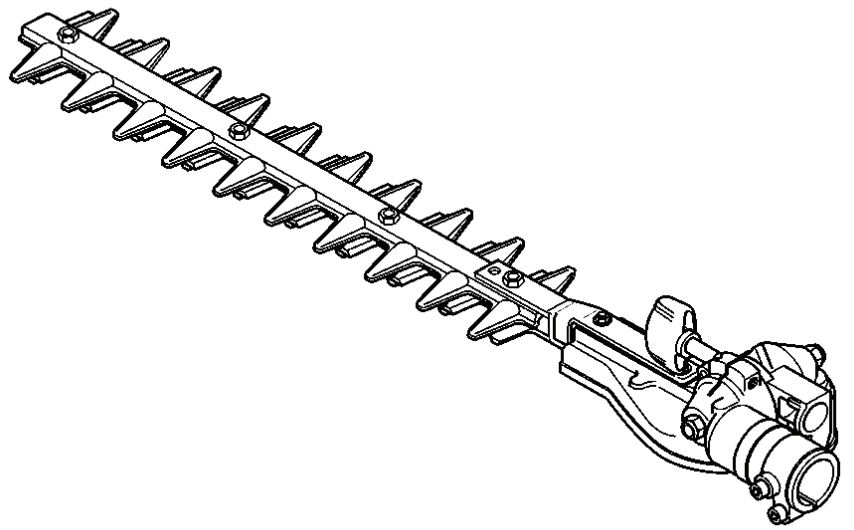

# **SPARE PARTS LIST**

Q

\*compl 531 00 86-81 Walbro WYB-6B

Walbro WYB-6B

REF.	PART NO.	DESCRIPTION	REMARK	QTY.	KIT
531 00 86-81	531008681	CARBURETTOR	WALBRO WYB-6B	1	
531 00 86-75	531008675	SCREW		2	
531 00 86-71	531008671	CIRCLIP		1	
531 00 86-86	531008686	O-RING		1	
531 00 86-77	531008677	SPRING		1	
531 00 86-63	531008663	PUMP HOUSING		1	
531 00 86-70	531008670	LEVER		1	
531 00 86-69	531008669	SHAFT		1	
531 00 86-76	531008676	SCREW		4	
531 00 86-73	531008673	HUB CAP		1	
531 00 86-79	531008679	BULB		1	
531 00 86-64	531008664	HOUSING		1	
531 00 86-61	531008661	SPARE PARTS		1	
531 00 86-59	531008659	GASKET		1	
531 00 86-68	531008668	SCREW		1	
531 00 86-66	531008666	NEEDLE VALVE		1	
531 00 86-67	531008667	SPRING		1	
531 00 86-65	531008665	FILTER		1	
531 00 86-62	531008662	SPARE PARTS		1	
531 00 86-60	531008660	GASKET		1	
531 00 86-91	531008691	SPARE PARTS	#35	1	
531 00 86-90	531008690	SPARE PARTS	#34	1	
531 00 86-89	531008689	SPARE PARTS	#33	1	
531 00 86-88	531008688	SPARE PARTS	#32 (STD)	1	
531 00 86-72	531008672	O-RING		1	
531 00 24-43	531002443	SCREW		1	
531 00 86-78	531008678	WASHER		1	
531 00 86-74	531008674	SWIVEL		1	

**C** 324HDA55x  
compl 537 14 86-18

---

REF.	PART NO.	DESCRIPTION	REMARK	QTY.	KIT
537 14 86- 18	537148618	CUTTING DECK	324HDA55X	1	

**M**

---

REF.	PART NO.	DESCRIPTION	REMARK	QTY.	KIT
537 30 96-01	537309601	SLEEVE		1	
725 53 70-55	725537055	SCREW IHSCM		4	
531 00 86-56	531008656	SCREW		2	
531 00 86-16	531008616	SCREW		3	
531 00 86-54	531008654	FAN HOUSING		1	
531 00 86-57	531008657	WASHER		2	
531 00 87-29	531008729	WASHER		2	
503 25 05-01	503250501	BALL BEARING		1	
531 00 86-55	531008655	CLUTCH ASSY		1	
537 31 11-01	537311101	CLUTCH DRUM		1	
537 33 67-01	537336701	CIRCLIP		1	
537 31 10-01	537311001	CLUTCH COVER		1	
503 21 68-25	503216825	SCREW IHSCFT		2	