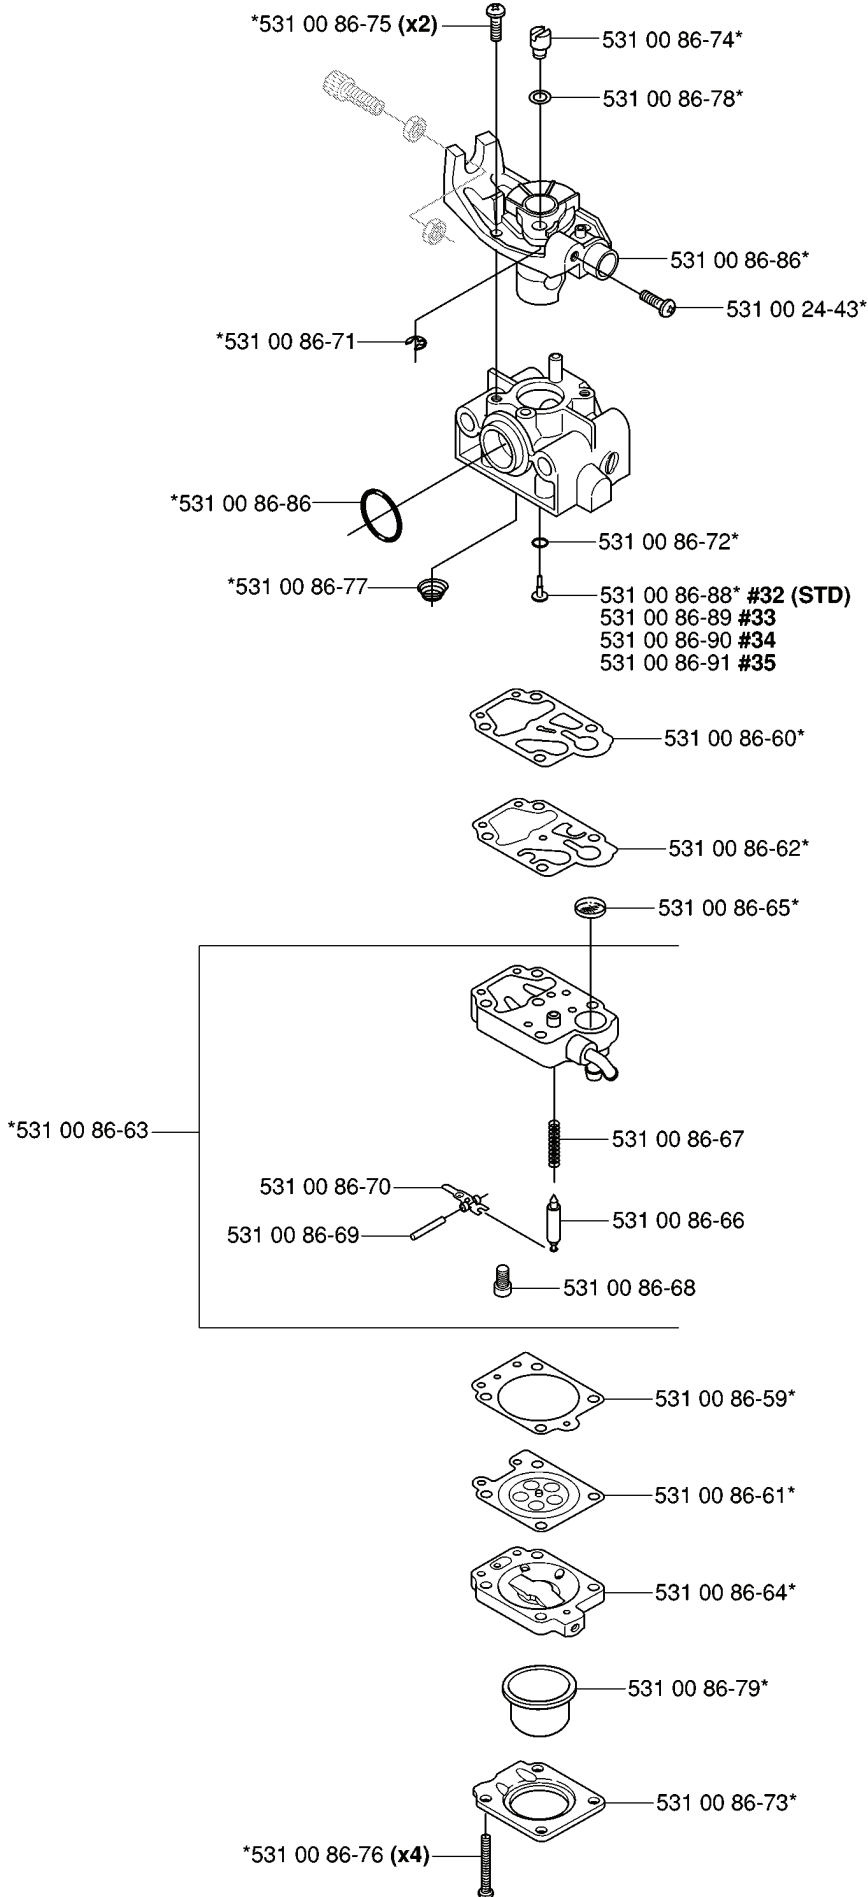

# **SPARE PARTS LIST**

Q

\*compl 531 00 86-81 Walbro WYB-6B

Walbro WYB-6B

REF.	PART NO.	DESCRIPTION	REMARK	QTY.	KIT
531 00 86-81	531008681	CARBURETTOR	WALBRO WYB-6B	1	
531 00 86-75	531008675	SCREW		2	
531 00 86-71	531008671	CIRCLIP		1	
531 00 86-86	531008686	O-RING		1	
531 00 86-77	531008677	SPRING		1	
531 00 86-63	531008663	PUMP HOUSING		1	
531 00 86-70	531008670	LEVER		1	
531 00 86-69	531008669	SHAFT		1	
531 00 86-76	531008676	SCREW		4	
531 00 86-73	531008673	HUB CAP		1	
531 00 86-79	531008679	BULB		1	
531 00 86-64	531008664	HOUSING		1	
531 00 86-61	531008661	SPARE PARTS		1	
531 00 86-59	531008659	GASKET		1	
531 00 86-68	531008668	SCREW		1	
531 00 86-66	531008666	NEEDLE VALVE		1	
531 00 86-67	531008667	SPRING		1	
531 00 86-65	531008665	FILTER		1	
531 00 86-62	531008662	SPARE PARTS		1	
531 00 86-60	531008660	GASKET		1	
531 00 86-91	531008691	SPARE PARTS	#35	1	
531 00 86-90	531008690	SPARE PARTS	#34	1	
531 00 86-89	531008689	SPARE PARTS	#33	1	
531 00 86-88	531008688	SPARE PARTS	#32 (STD)	1	
531 00 86-72	531008672	O-RING		1	
531 00 24-43	531002443	SCREW		1	
531 00 86-78	531008678	WASHER		1	
531 00 86-74	531008674	SWIVEL		1	