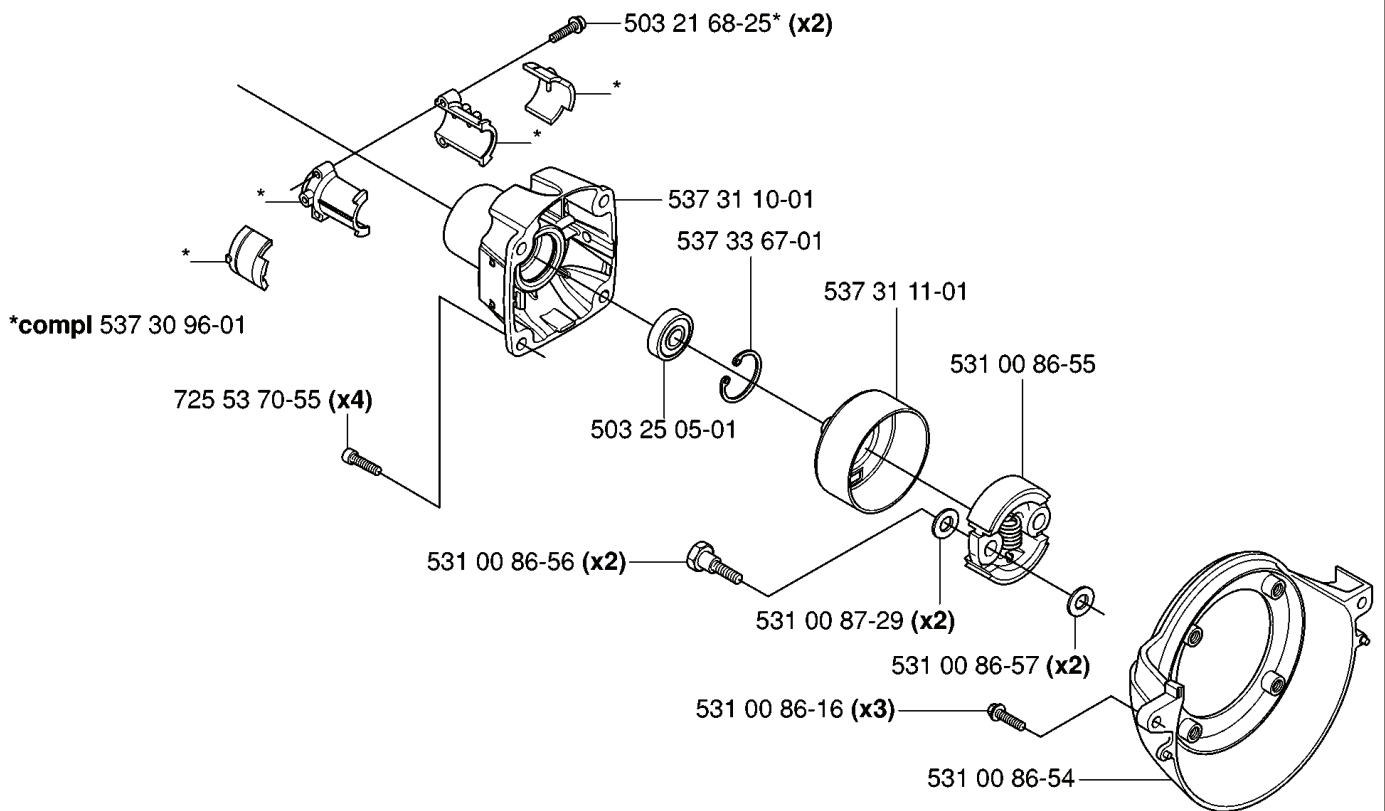

# **SPARE PARTS LIST**

Q

\*compl 531 00 86-81 Walbro WYB-6B

Walbro WYB-6B

REF.	PART NO.	DESCRIPTION	REMARK	QTY.	KIT
531 00 86-81	531008681	CARBURETTOR	WALBRO WYB-6B	1	
531 00 86-75	531008675	SCREW		2	
531 00 86-71	531008671	CIRCLIP		1	
531 00 86-86	531008686	O-RING		1	
531 00 86-77	531008677	SPRING		1	
531 00 86-63	531008663	PUMP HOUSING		1	
531 00 86-70	531008670	LEVER		1	
531 00 86-69	531008669	SHAFT		1	
531 00 86-76	531008676	SCREW		4	
531 00 86-73	531008673	HUB CAP		1	
531 00 86-79	531008679	BULB		1	
531 00 86-64	531008664	HOUSING		1	
531 00 86-61	531008661	SPARE PARTS		1	
531 00 86-59	531008659	GASKET		1	
531 00 86-68	531008668	SCREW		1	
531 00 86-66	531008666	NEEDLE VALVE		1	
531 00 86-67	531008667	SPRING		1	
531 00 86-65	531008665	FILTER		1	
531 00 86-62	531008662	SPARE PARTS		1	
531 00 86-60	531008660	GASKET		1	
531 00 86-91	531008691	SPARE PARTS	#35	1	
531 00 86-90	531008690	SPARE PARTS	#34	1	
531 00 86-89	531008689	SPARE PARTS	#33	1	
531 00 86-88	531008688	SPARE PARTS	#32 (STD)	1	
531 00 86-72	531008672	O-RING		1	
531 00 24-43	531002443	SCREW		1	
531 00 86-78	531008678	WASHER		1	
531 00 86-74	531008674	SWIVEL		1	

**C** 324HDA55x  
compl 537 14 86-18

---

REF.	PART NO.	DESCRIPTION	REMARK	QTY.	KIT
537 14 86- 18	537148618	CUTTING DECK	324HDA55X	1	

**M**

---

REF.	PART NO.	DESCRIPTION	REMARK	QTY.	KIT
537 30 96-01	537309601	SLEEVE		1	
725 53 70-55	725537055	SCREW IHSCM		4	
531 00 86-56	531008656	SCREW		2	
531 00 86-16	531008616	SCREW		3	
531 00 86-54	531008654	FAN HOUSING		1	
531 00 86-57	531008657	WASHER		2	
531 00 87-29	531008729	WASHER		2	
503 25 05-01	503250501	BALL BEARING		1	
531 00 86-55	531008655	CLUTCH ASSY		1	
537 31 11-01	537311101	CLUTCH DRUM		1	
537 33 67-01	537336701	CIRCLIP		1	
537 31 10-01	537311001	CLUTCH COVER		1	
503 21 68-25	503216825	SCREW IHSCFT		2	