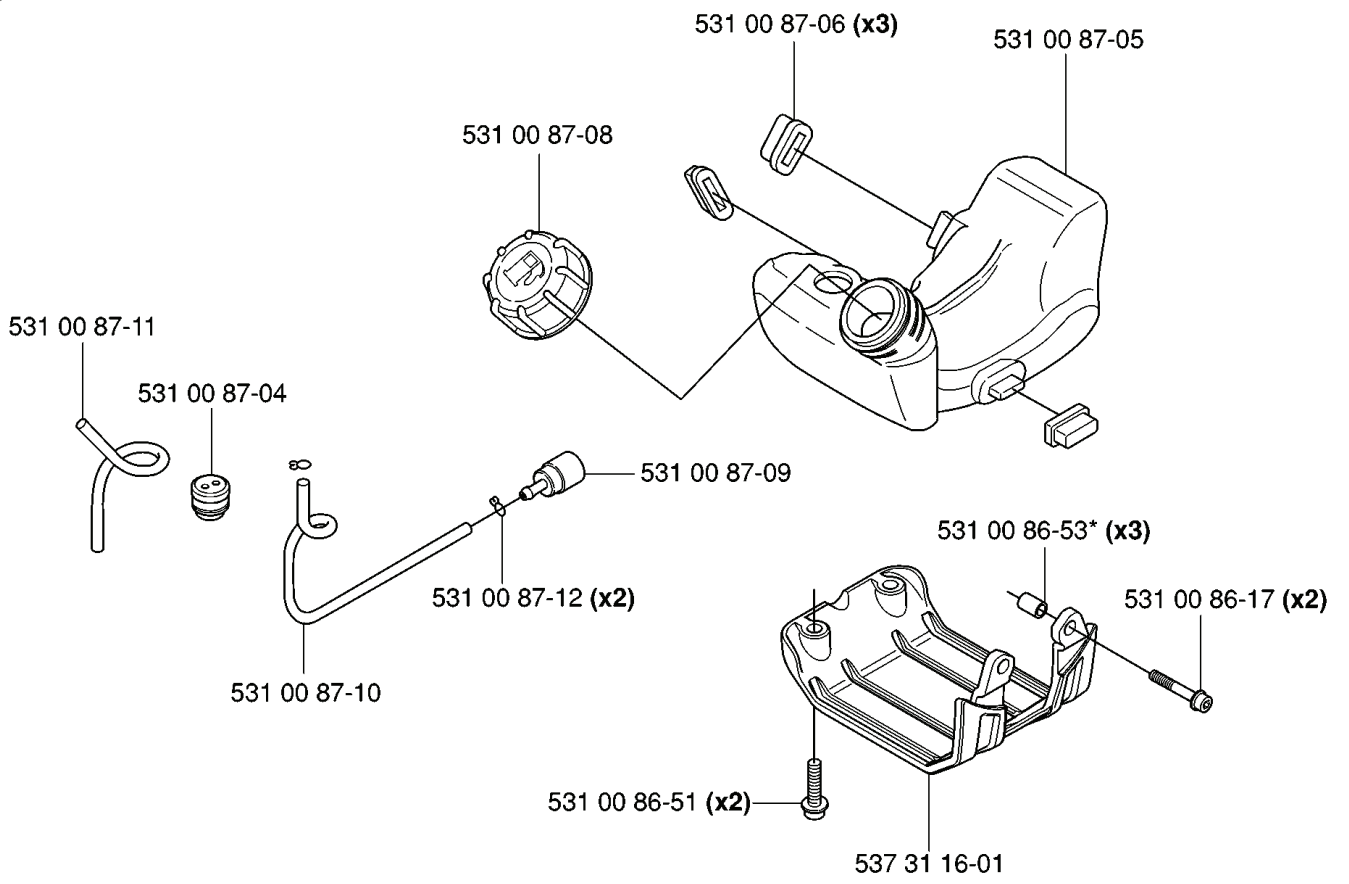

**H**

---

REF.	PART NO.	DESCRIPTION	REMARK	QTY.	KIT
531 00 86-51	531008651	SCREW		3	
531 00 86-81	531008681	CARBURETTOR	WALBRO WYB-6B	1	
531 00 86-86	531008686	O-RING		1	
531 00 86-94	531008694	AIR FILTER HOLDER		1	
531 00 86-95	531008695	NUT		2	
537 31 14-01	537311401	FILTER COVER		1	
531 00 86-93	531008693	AIR FILTER		1	
531 00 86-92	531008692	PLATE		1	
531 00 86-82	531008682	GASKET		1	
531 00 86-83	531008683	MANIFOLD		1	
531 00 86-87	531008687	O-RING		1	
531 00 86-84	531008684	SCREW		2	

**F**

537 34 53-02 (324HDA55x)

---

REF.	PART NO.	DESCRIPTION	REMARK	QTY.	KIT
5022861-01	502286101	CLIP		1	
5373453-02	537345302	LABEL	324HDA55X	1	
5310087-28	531008728	CYLINDER COVER ASSY		1	
5310086-51	531008651	SCREW		1	

**J**

---

REF.	PART NO.	DESCRIPTION	REMARK	QTY.	KIT
531 00 87-08	531008708	TANK CAP		1	
531 00 87-11	531008711	RETURN HOSE		1	
531 00 87-04	531008704	GROMMET		1	
531 00 87-10	531008710	FUEL HOSE		1	
531 00 86-51	531008651	SCREW		2	
531 00 87-12	531008712	CLIP		2	
531 00 87-09	531008709	FUEL FILTER		1	
537 31 16-01	537311601	BUMPER		1	
531 00 86-17	531008617	SCREW		2	
531 00 86-53	531008653	SLEEVE		3	
531 00 87-05	531008705	FUEL TANK		1	
531 00 87-06	531008706	ELEMENT		3	