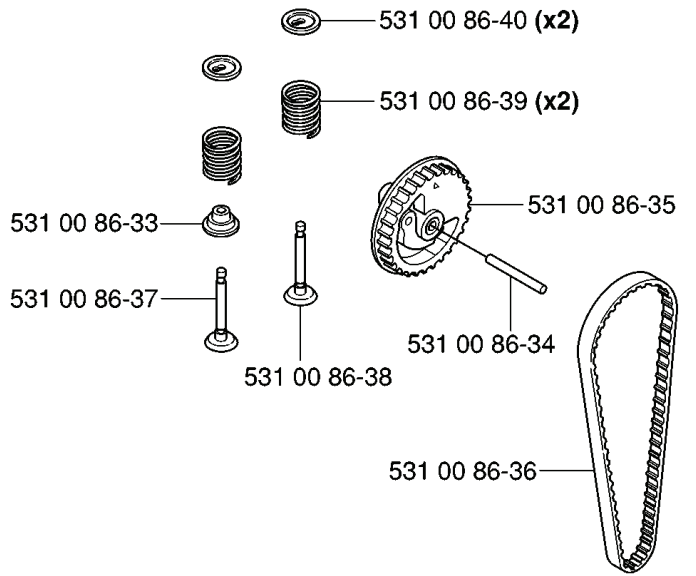

**J**

---

REF.	PART NO.	DESCRIPTION	REMARK	QTY.	KIT
531 00 87-08	531008708	TANK CAP		1	
531 00 87-11	531008711	RETURN HOSE		1	
531 00 87-04	531008704	GROMMET		1	
531 00 87-10	531008710	FUEL HOSE		1	
531 00 86-51	531008651	SCREW		2	
531 00 87-12	531008712	CLIP		2	
531 00 87-09	531008709	FUEL FILTER		1	
537 31 16-01	537311601	BUMPER		1	
531 00 86-17	531008617	SCREW		2	
531 00 86-53	531008653	SLEEVE		3	
531 00 87-05	531008705	FUEL TANK		1	
531 00 87-06	531008706	ELEMENT		3	

**L**

---

REF.	PART NO.	DESCRIPTION	REMARK	QTY.	KIT
5310087-17	531008717	SHORT CIRCUIT CABLE		1	
5310087-19	531008719	SCREW		2	
5310087-20	531008720	NUT		1	
5310087-16	531008716	FLYWHEEL		1	
5310087-18	531008718	TIE WRAP		1	
5310087-14	531008714	IGNITION COIL		1	
5310087-15	531008715	PROTECTIVE HOSE		1	

**K** \*compl 531 00 86-96

---

REF.	PART NO.	DESCRIPTION	REMARK	QTY.	KIT
531 00 86-96	531008696	MUFFLER ASSY		1	
531 00 86-99	531008699	SPARE PARTS		2	
531 00 87-01	531008701	SCREW		1	
531 00 86-98	531008698	AIR CONDUCTOR		1	
531 00 86-97	531008697	SPARK ARRESTER SCREEN		1	
531 00 87-02	531008702	SCREW		2	
531 00 87-03	531008703	NUT		2	

**P**

---

REF.	PART NO.	DESCRIPTION	REMARK	QTY.	KIT
531 00 86-27	531008627	KIT		1	
531 00 86-28	531008628	PISTON		1	
531 00 86-29	531008629	PISTON PIN		1	
531 00 86-31	531008631	SEALING RING		1	
531 00 86-32	531008632	SEALING RING		1	
531 00 86-30	531008630	CRANKSHAFT ASSY		1	
531 00 86-37	531008637	VALVE		1	
531 00 86-33	531008633	SEALING		1	
531 00 86-38	531008638	VALVE		1	
531 00 86-36	531008636	SPARE PARTS		1	
531 00 86-34	531008634	SHAFT		1	
531 00 86-35	531008635	SPARE PARTS		1	
531 00 86-39	531008639	SPRING		2	
531 00 86-40	531008640	SPARE PARTS		2	