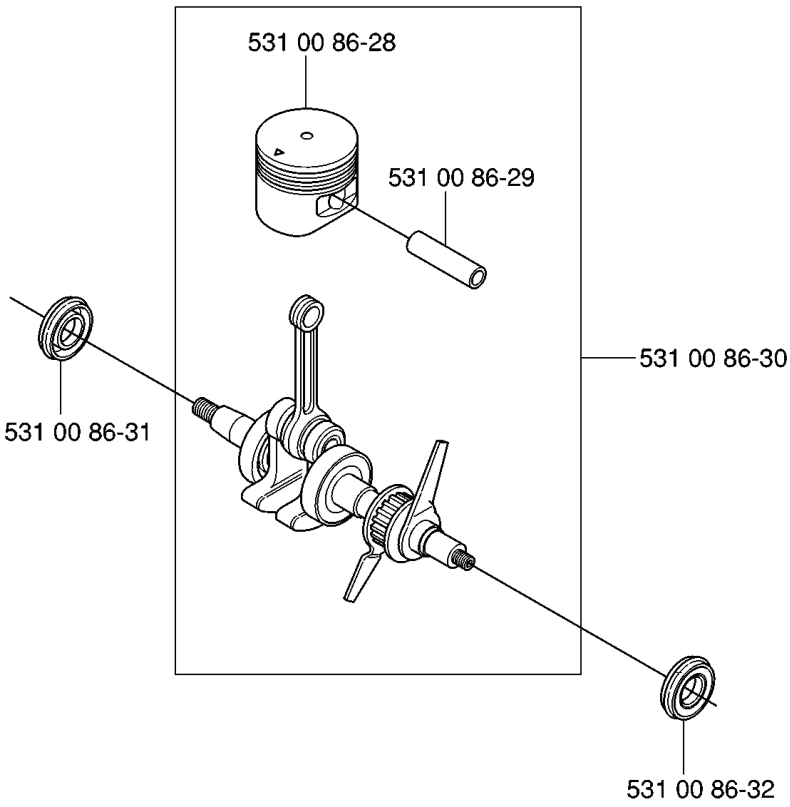

**F**

537 34 53-02 (324HDA55x)

---

REF.	PART NO.	DESCRIPTION	REMARK	QTY.	KIT
5022861-01	502286101	CLIP		1	
5373453-02	537345302	LABEL	324HDA55X	1	
5310087-28	531008728	CYLINDER COVER ASSY		1	
5310086-51	531008651	SCREW		1	

**J**

---

REF.	PART NO.	DESCRIPTION	REMARK	QTY.	KIT
531 00 87-08	531008708	TANK CAP		1	
531 00 87-11	531008711	RETURN HOSE		1	
531 00 87-04	531008704	GROMMET		1	
531 00 87-10	531008710	FUEL HOSE		1	
531 00 86-51	531008651	SCREW		2	
531 00 87-12	531008712	CLIP		2	
531 00 87-09	531008709	FUEL FILTER		1	
537 31 16-01	537311601	BUMPER		1	
531 00 86-17	531008617	SCREW		2	
531 00 86-53	531008653	SLEEVE		3	
531 00 87-05	531008705	FUEL TANK		1	
531 00 87-06	531008706	ELEMENT		3	

**L**

---

REF.	PART NO.	DESCRIPTION	REMARK	QTY.	KIT
5310087-17	531008717	SHORT CIRCUIT CABLE		1	
5310087-19	531008719	SCREW		2	
5310087-20	531008720	NUT		1	
5310087-16	531008716	FLYWHEEL		1	
5310087-18	531008718	TIE WRAP		1	
5310087-14	531008714	IGNITION COIL		1	
5310087-15	531008715	PROTECTIVE HOSE		1	

**P**

---

REF.	PART NO.	DESCRIPTION	REMARK	QTY.	KIT
531 00 86-27	531008627	KIT		1	
531 00 86-28	531008628	PISTON		1	
531 00 86-29	531008629	PISTON PIN		1	
531 00 86-31	531008631	SEALING RING		1	
531 00 86-32	531008632	SEALING RING		1	
531 00 86-30	531008630	CRANKSHAFT ASSY		1	
531 00 86-37	531008637	VALVE		1	
531 00 86-33	531008633	SEALING		1	
531 00 86-38	531008638	VALVE		1	
531 00 86-36	531008636	SPARE PARTS		1	
531 00 86-34	531008634	SHAFT		1	
531 00 86-35	531008635	SPARE PARTS		1	
531 00 86-39	531008639	SPRING		2	
531 00 86-40	531008640	SPARE PARTS		2	