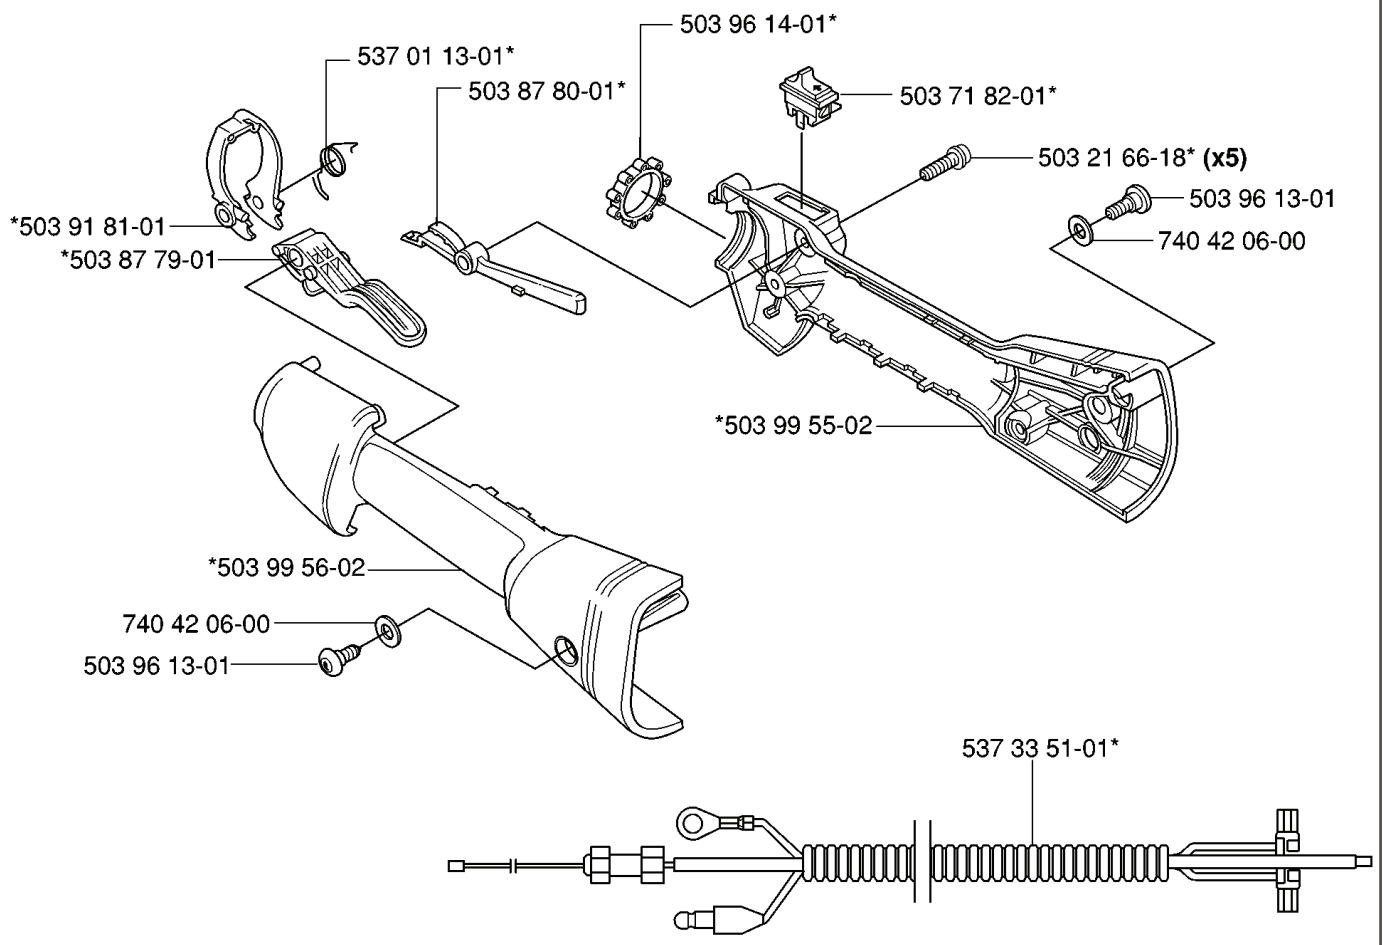

E 324HDA55x
*compl 503 85 29-06