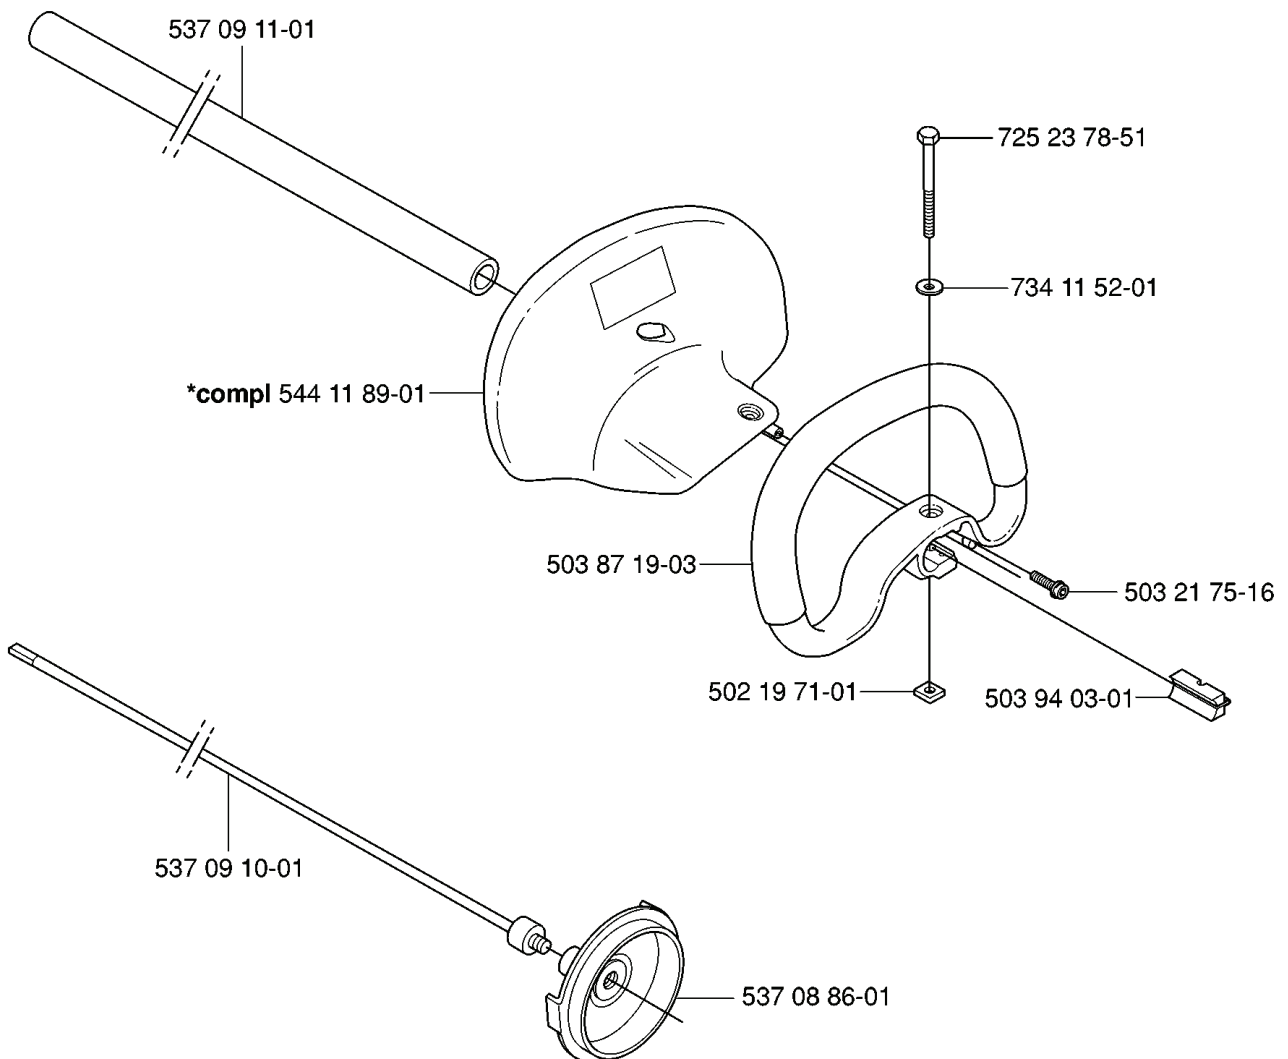

**E** 324HDA55x  
\*compl 503 85 29-06

REF.	PART NO.	DESCRIPTION	REMARK	QTY.	KIT
5038529-06	503852906	HANDLE	324HDA55X	1	
5039181-01	503918101	THROTTLE LEVER		1	
5038779-01	503877901	THROTTLE TRIGGER		1	
5039956-02	503995602	HANDLE HALF		1	
7404206-00	740420600	O-RING		1	
5038780-01	503878001	THROTTLE LOCKOUT		1	
5370113-01	537011301	RECOIL SPRING		1	
5039614-01	503961401	ABSORBER		1	
5039955-02	503995502	HANDLE HALF		1	
5373351-01	537335101	WIRING ASSY		1	
5039613-01	503961301	SCREW		1	
5032166-18	503216618	SCREW IHSCT		5	
5037182-01	503718201	SWITCH		1	

**D** 324HDA55x

\*544 04 41-01

---

REF.	PART NO.	DESCRIPTION	REMARK	QTY.	KIT
537 09 11-01	537091101	TUBE		1	
544 11 89-01	544118901	HAND GUARD		1	
503 87 19-03	503871903	HANDLE		1	
537 09 10-01	537091001	DRIVE SHAFT		1	
537 08 86-01	537088601	CLUTCH DRUM ASSY		1	
502 19 71-01	502197101	SQUARE NUT		1	
503 94 03-01	503940301	DISTANCE		1	
503 21 75-16	503217516	SCREW IHSCFT		1	
734 11 52-01	734115201	WASHER		1	
725 23 78-51	725237851	SCREW EHHM		1	
544 04 41-01	544044101	LABEL		1	