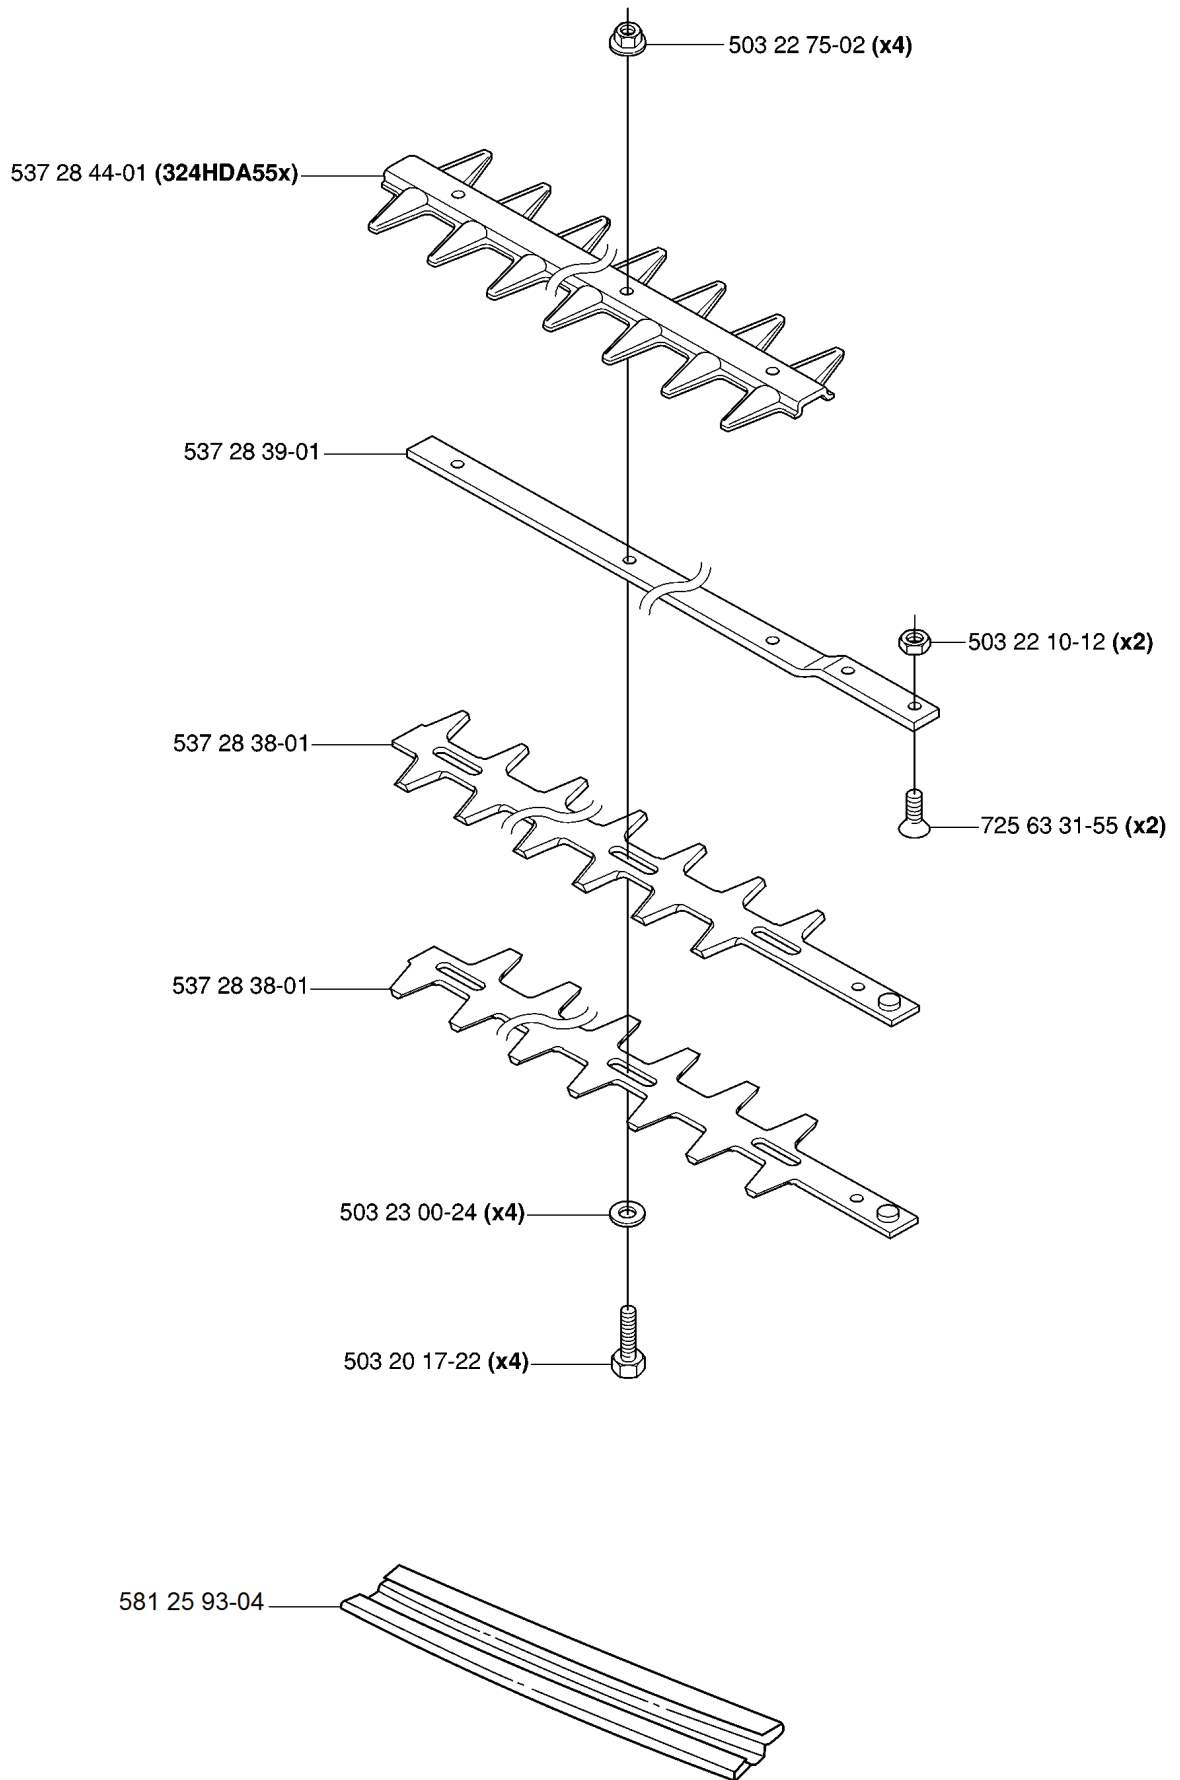

**C** 324HDA55x  
compl 537 14 86-18

---

REF.	PART NO.	DESCRIPTION	REMARK	QTY.	KIT
537 14 86- 18	537148618	CUTTING DECK	324HDA55X	1	

**M**

---

REF.	PART NO.	DESCRIPTION	REMARK	QTY.	KIT
537 30 96-01	537309601	SLEEVE		1	
725 53 70-55	725537055	SCREW IHSCM		4	
531 00 86-56	531008656	SCREW		2	
531 00 86-16	531008616	SCREW		3	
531 00 86-54	531008654	FAN HOUSING		1	
531 00 86-57	531008657	WASHER		2	
531 00 87-29	531008729	WASHER		2	
503 25 05-01	503250501	BALL BEARING		1	
531 00 86-55	531008655	CLUTCH ASSY		1	
537 31 11-01	537311101	CLUTCH DRUM		1	
537 33 67-01	537336701	CIRCLIP		1	
537 31 10-01	537311001	CLUTCH COVER		1	
503 21 68-25	503216825	SCREW IHSCFT		2	

**B** compl 537 28 40-01 324HDA55x

---

REF.	PART NO.	DESCRIPTION	REMARK	QTY.	KIT
537 28 40-01	537284001	CUTTING DECK	324HDA55X	1	
537 28 44-01	537284401	PROTECTIVE PLATE	324HDA55X	1	
537 28 39-01	537283901	BEAM		1	
537 28 38-01	537283801	BLADE		1	
503 23 00-24	503230024	WASHER		4	
503 20 17-22	503201722	SCREW EHHM		4	
581 25 93-04	581259304	TRANSPORT GUARD		1	
725 63 31-55	725633155	SCREW IHCSFM		2	
503 22 10-12	503221012	HEXAGON NUT		2	
503 22 75-02	503227502	NUT		4	