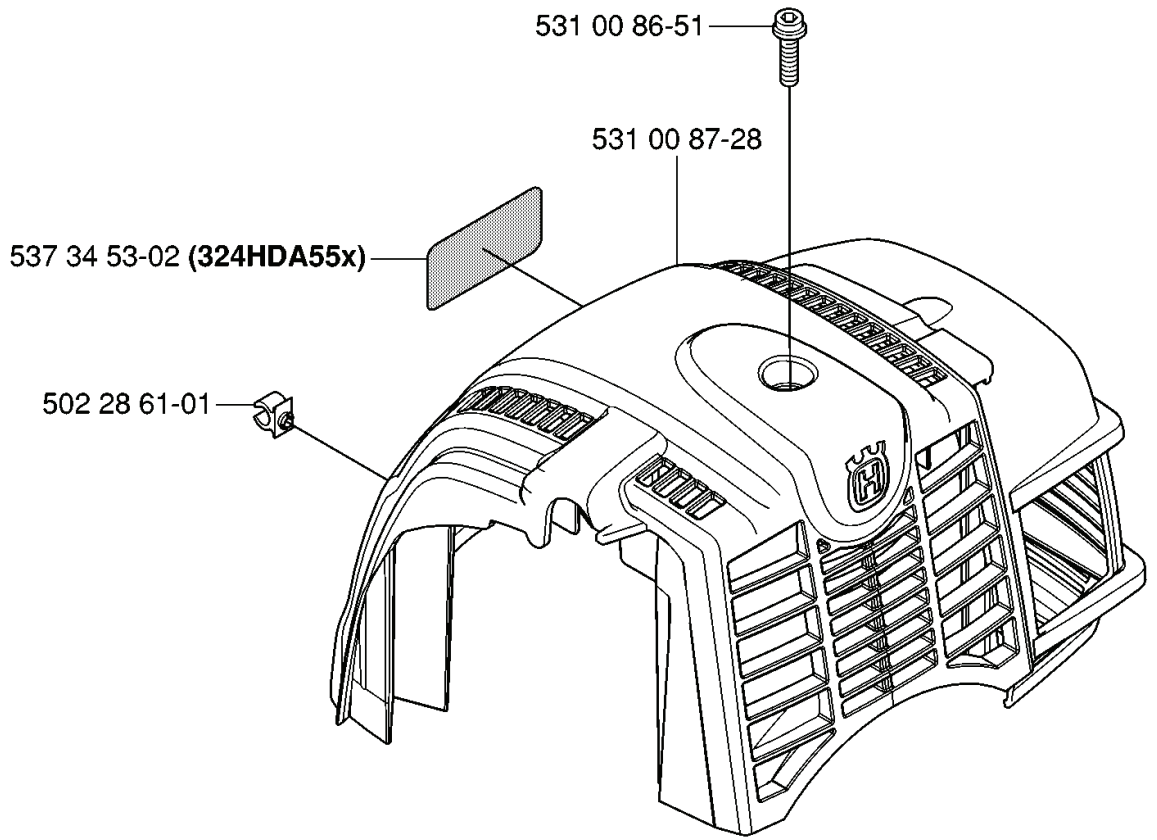

F

537 34 53-02 (324HDA55x)