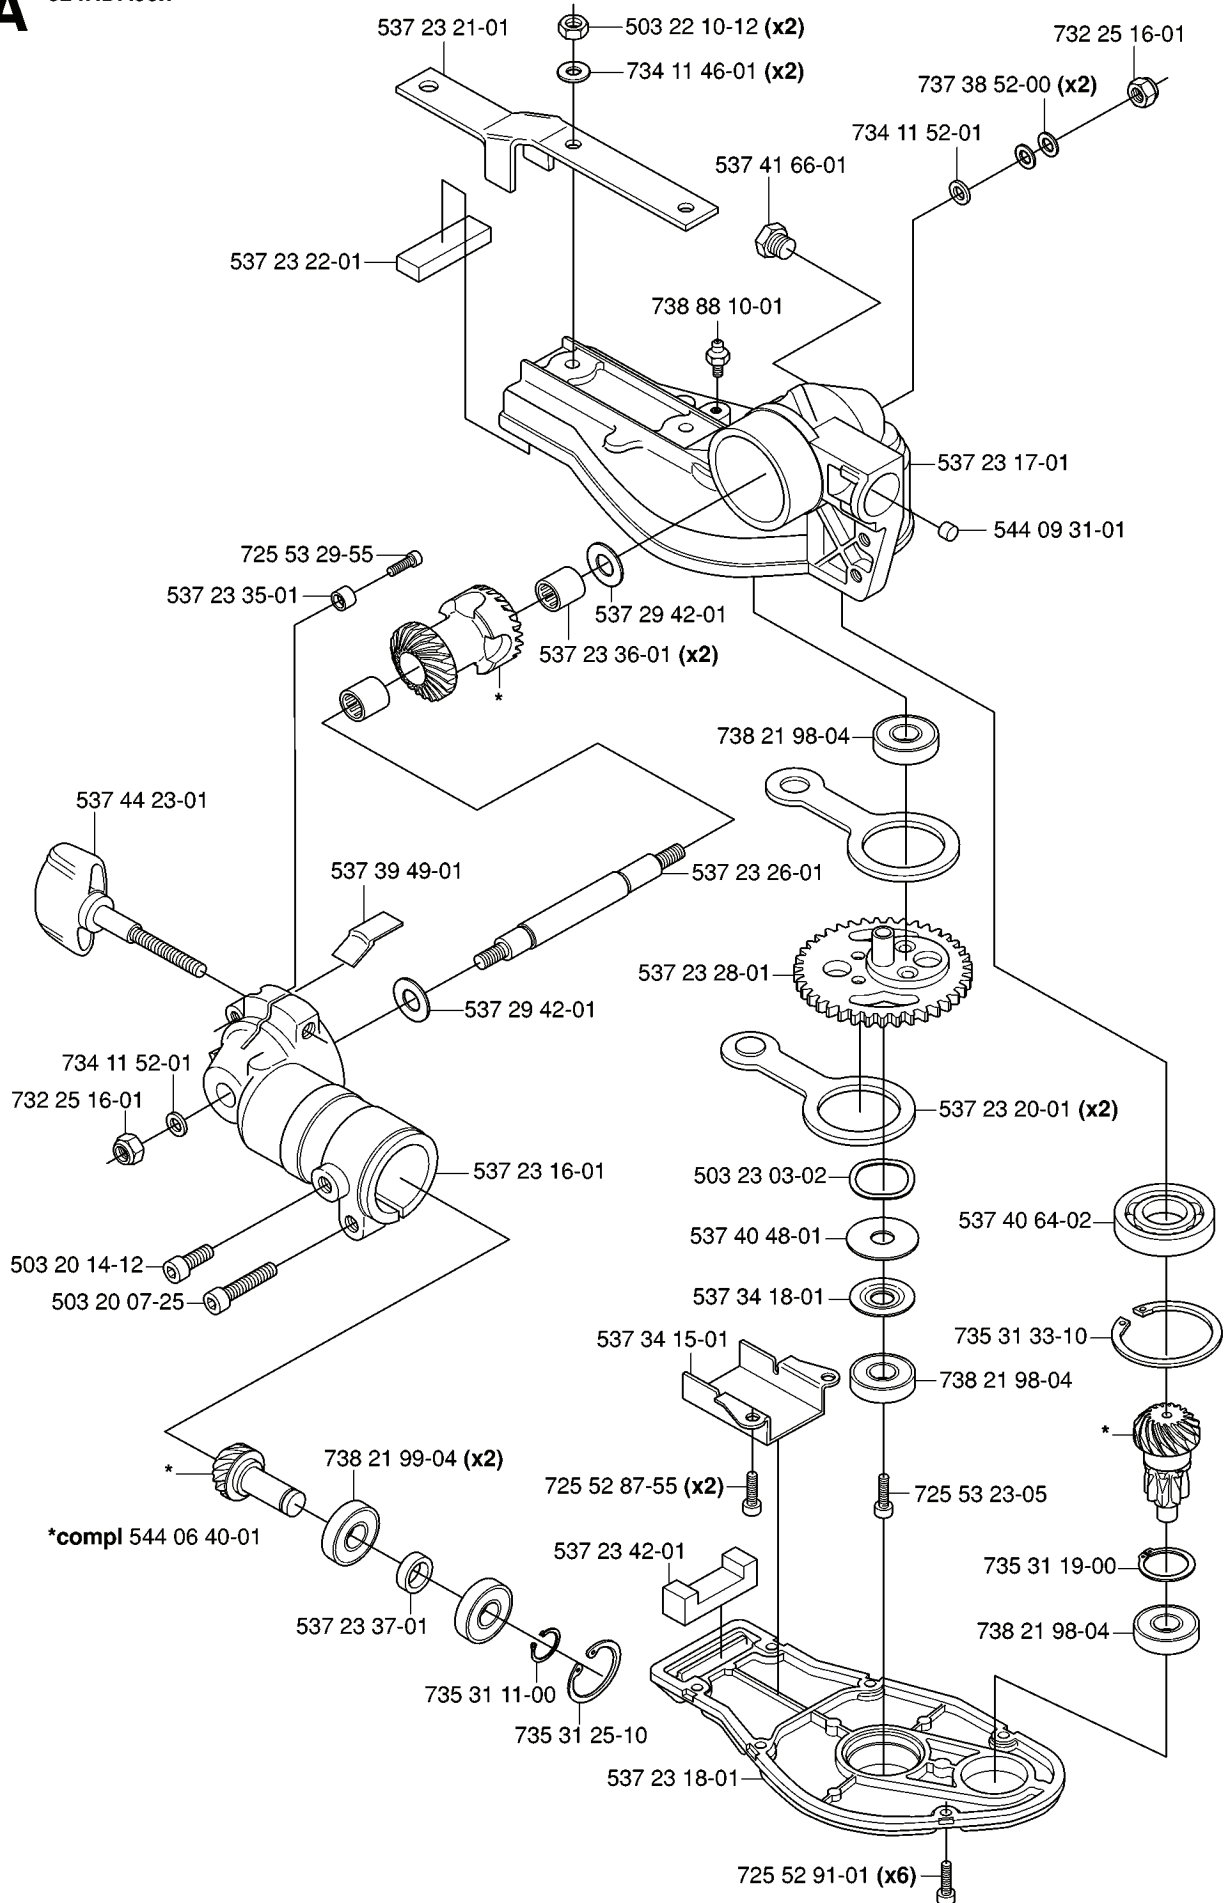

A 324HDA55x