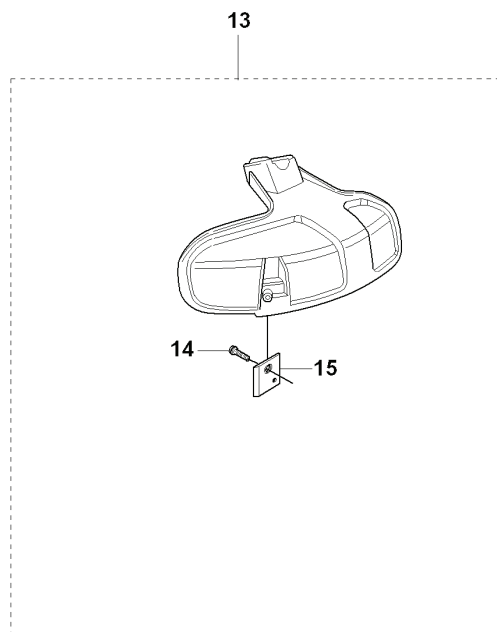

R 323C, L, LD, R, RJ, 325CX, Lx, LDx, Rx, RJx
ACCESSORIES

REF.	PART NO.	DESCRIPTION	REMARK	QTY.	KIT
1	537299501	SAW BLADE GUARD		1	
2	725236871	SCREW EHHM		2	1
3	537047501	CLAMP		1	1
4	537293401	ADAPTER		1	1
5	502272201	SAW BLADE GUARD		1	1
6	503217516	SCREW IHSCT		4	1
7	537076701	TRIMMER GUARD		1	
8	503210716	SCREW IHSCT		1	7
9	503798801	BLADE		1	7
10	503934202	COMBINATION GUARD		1	
11	503210716	SCREW IHSCT		1	10
12	503798801	BLADE		1	10
13	503977101	TRIMMER GUARD ASSY		1	
14	503210716	SCREW IHSCT		1	13
15	503798801	BLADE		1	13