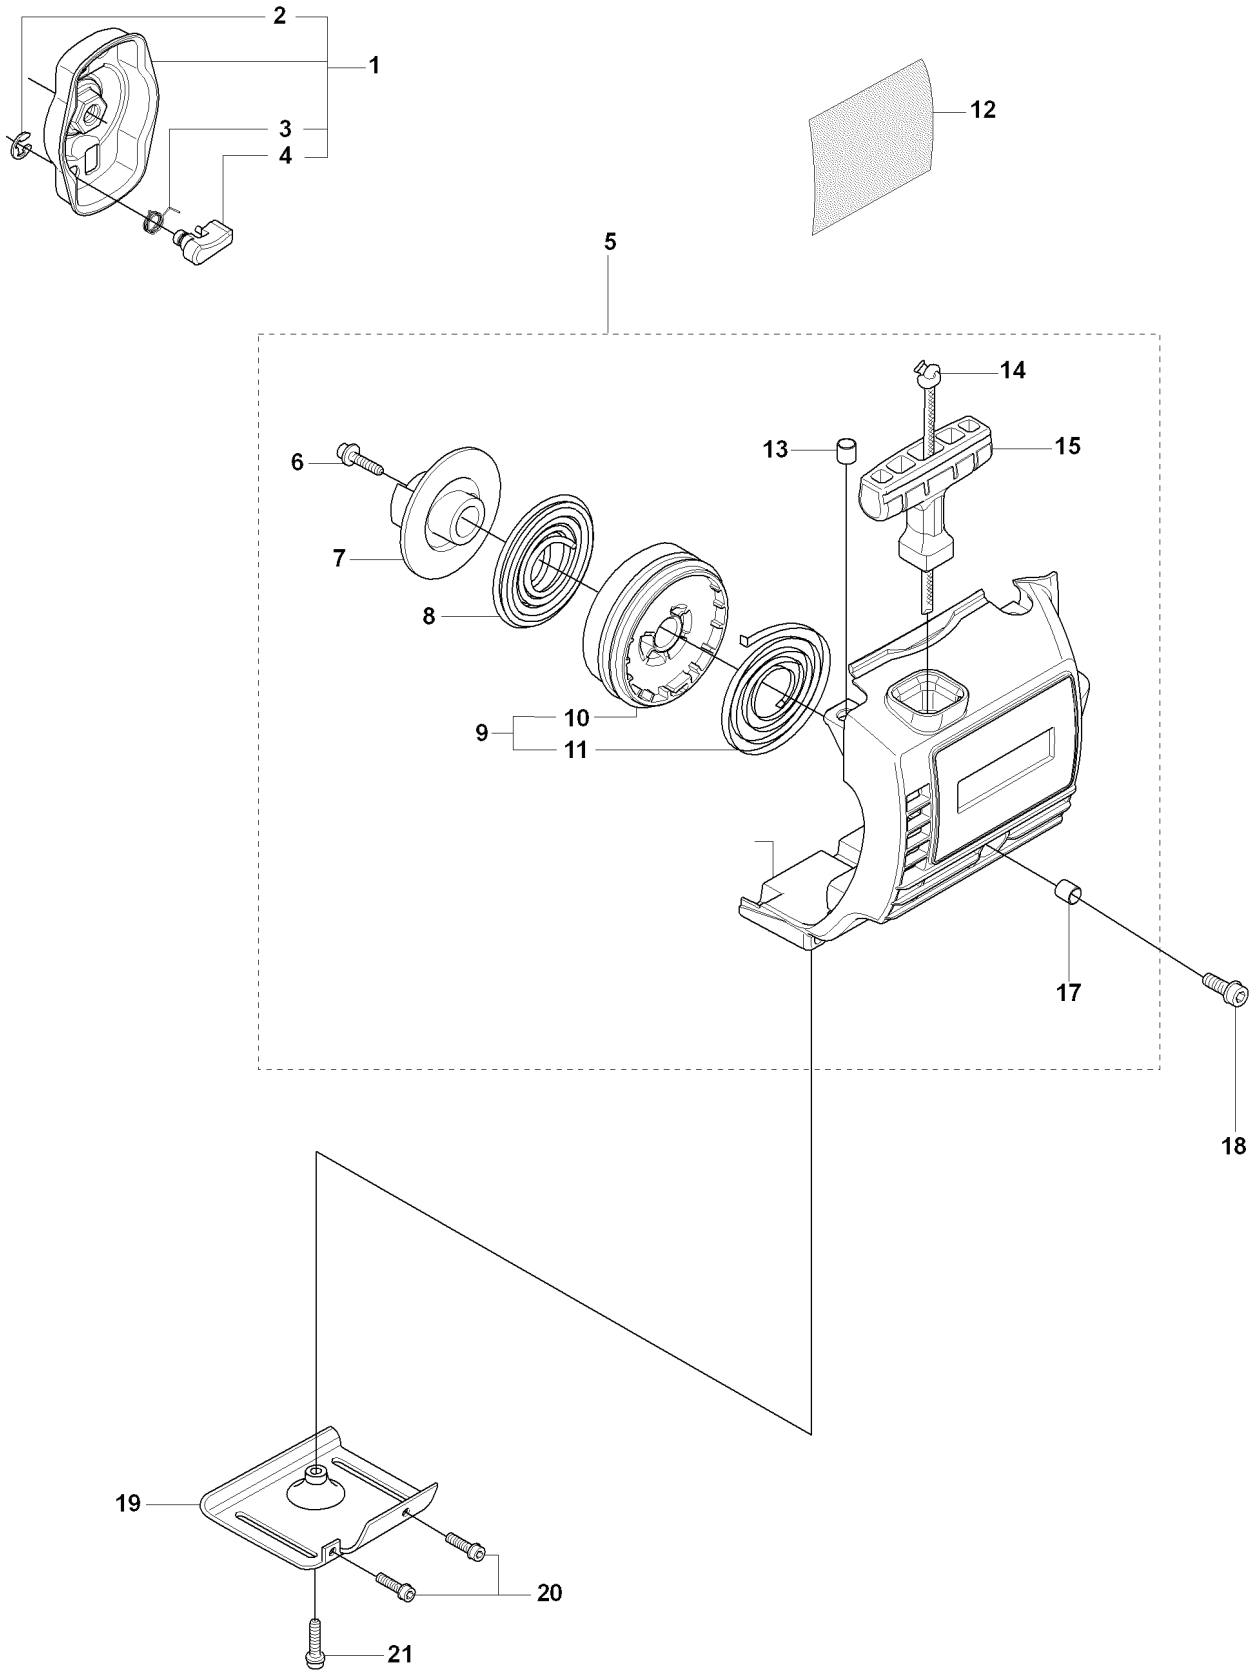

K1 323C, L, LD, R, RJ, 325CX, Lx, LDx, Rx, RJx STARTER

REF.	PART NO.	DESCRIPTION	REMARK	QTY.	KIT
1	503873305	STARTER PAWL		1	
2	735310820	E-CLIP		2	1
3	503873601	SPRING		2	1
4	503873502	STARTER PAWL		2	1
5	544071102	STARTER ASSY		1	
6	503217725	SCREW IHSCFT		1	5
7	544038702	DRIVER		1	5
8	544038802	SPRING		1	5
9	544166501	STARTER PULLEY ASSY		1	5
10	544038601	STARTER PULLEY		1	5.9
11	503859001	RECOIL SPRING		1	5.9
12	537353404	LABEL		1	
12	537353405	LABEL		1	
12	537353407	LABEL		1	
12	537353408	LABEL		1	
12	537353414	LABEL		1	
12	537353416	LABEL		1	
12	537353412	LABEL		1	
12	537353413	LABEL		1	
12	537353418	LABEL		1	
13	537379302	SPACING SLEEVE		2	
14	503858901	STARTER ROPE		1	5
15	537008401	STARTER HANDLE		1	5
16	537411601	STARTER HOUSING		1	5
17	537379302	SPACING SLEEVE		1	5
18	503216820	SCREW IHSCFT		1	
18	503200316	SCREW IHSCFM		1	
19	537034101	PROTECTIVE PLATE		1	
20	503216618	SCREW IHSCFT		1	
21	503200316	SCREW IHSCFM		1