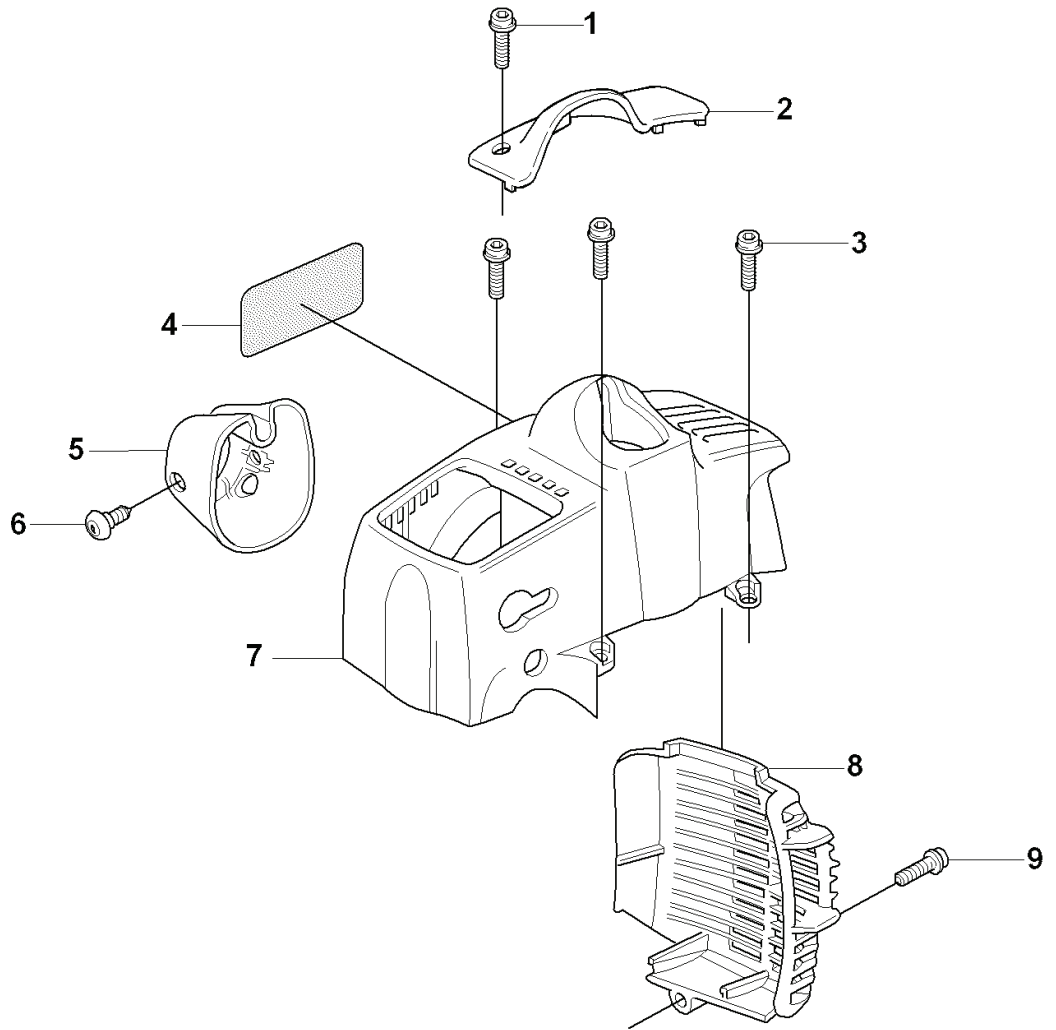

D 325Cx BEVEL GEAR & SHAFT

REF.	PART NO.	DESCRIPTION	REMARK	QTY.	KIT
1	537076501	BEARING HOUSING		1	
2	725237051	SCREW		1	1
3	537076201	BEARING HOUSING		1	1
4	503200730	SCREW IHSCFM		1	1
5	537076401	BLADE SHAFT		1	1
6	503250501	BALL BEARING		2	1
7	735312701	CIRCLIP		1	1
8	537114601	WASHER		1	1
9	537114701	NUT		1	1
10	537076301	DRIVER		1	1
11	537077401	TUBE		1	
12	503219835	SCREW		1	
13	537076802	HANDLE		1	
14	537042501	ATTACHMENT PLATE		1	
15	503222601	NUT		1	
16	537351501	DRIVE SHAFT		1	
17	735311200	CIRCLIP		1	
18	537237501	CLUTCH DRUM ASSY		1	
19	537294802	LABEL		1	
20	503795601	LABEL		1	

H 323C, L, LD, R, RJ, 325CX, Lx, LDx, Rx, RJx
COVER

REF.	PART NO.	DESCRIPTION	REMARK	QTY.	KIT
1	503213512	SCREW CCRPANT		2	
2	537104401	ARM PROTECTION		1	
3	503216820	SCREW IHSCFT		3	
3	503200316	SCREW IHSCFM		3	
4	537353314	LABEL		1	
4	537353316	LABEL		1	
4	537353317	LABEL		1	
4	537353315	LABEL		1	
4	537353320	LABEL		1	
4	537353324	LABEL		1	
4	537353322	LABEL		1	
4	537353323	LABEL		1	
4	537353326	LABEL		1	
5	503972101	COVER		1	
6	503961301	SCREW		2	
7	503871802	CYLINDER COVER		1	
8	537320803	HEAT PROTECTOR		1	
9	503216820	SCREW IHSCFT		1	
9	503200316	SCREW IHSCFM		1	