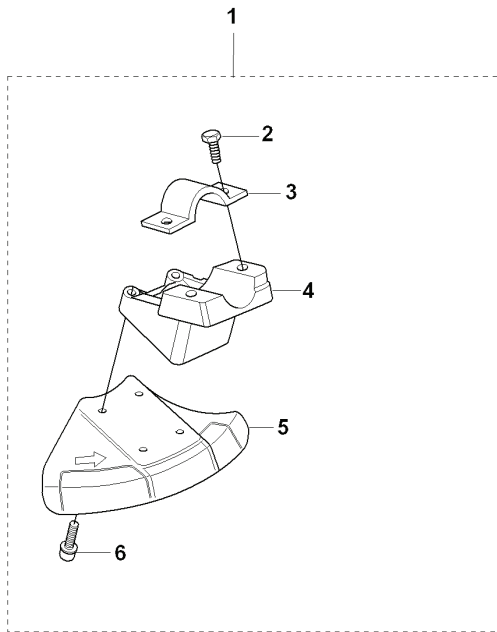

R 323C, L, LD, R, RJ, 325CX, Lx, LDx, Rx, RJx
ACCESSORIES

REF.	PART NO.	DESCRIPTION	REMARK	QTY.	KIT
1	537299501	SAW BLADE GUARD		1	
2	725236871	SCREW EHHM		2	1
3	537047501	CLAMP		1	1
4	537293401	ADAPTER		1	1
5	502272201	SAW BLADE GUARD		1	1
6	503217516	SCREW IHSCT		4	1
7	537076701	TRIMMER GUARD		1	
8	503210716	SCREW IHSCT		1	7
9	503798801	BLADE		1	7
10	503934202	COMBINATION GUARD		1	
11	503210716	SCREW IHSCT		1	10
12	503798801	BLADE		1	10
13	503977101	TRIMMER GUARD ASSY		1	
14	503210716	SCREW IHSCT		1	13
15	503798801	BLADE		1	13