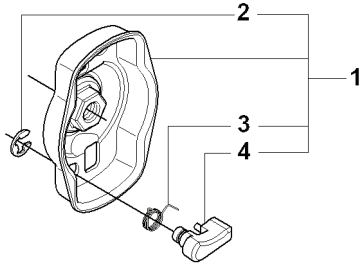

K2 323C, L, LD, R, RJ, 325CX, Lx, LDx, Rx, RJx STARTER

REF.	PART NO.	DESCRIPTION	REMARK	QTY.	KIT
1	503873305	STARTER PAWL		2	
2	735310820	E-CLIP		1	1
3	503873601	SPRING		2	1
4	503873502	STARTER PAWL		2	1
6	503852806	STARTER ASSY		0	
7	537379302	SPACING SLEEVE		2	6
8	503217716	SCREW IH SCT		1	6
9	503858901	STARTER ROPE		1	6
10	537008401	STARTER HANDLE		1	6
11	503964901	STARTER PULLEY		1	6
12	503858702	STARTER HOUSING		1	6
13	537379302	SPACING SLEEVE		1	6
14	537034101	PROTECTIVE PLATE		1	
15	503200316	SCREW IHSCFM		1	
16	503216618	SCREW IH SCT		1	
17	503200316	SCREW IHSCFM		2