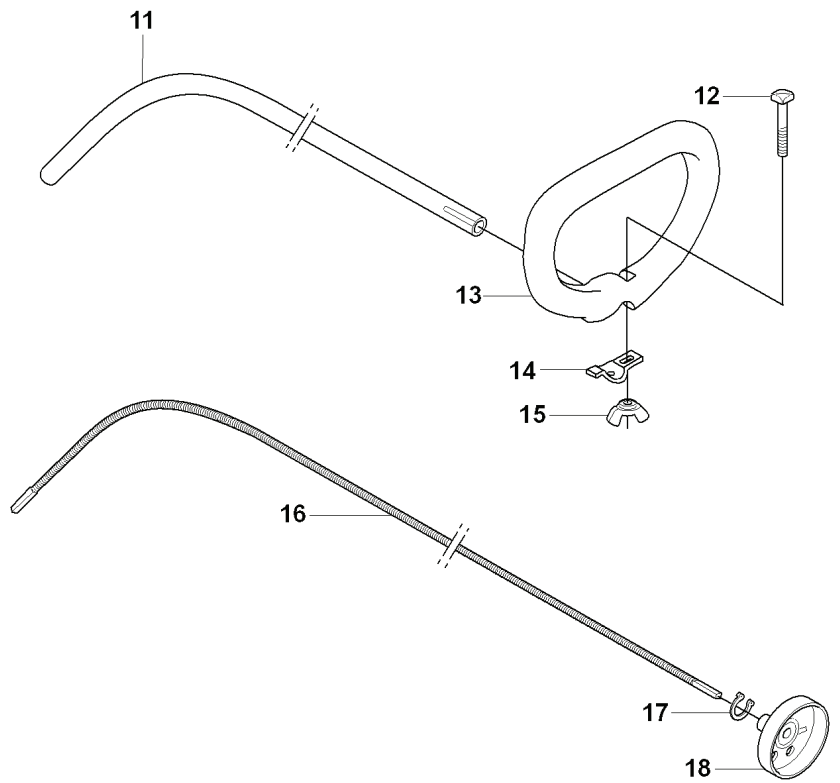

325 CX, 20080900001-Current

SPARE PARTS LIST

N 323C, L, LD, R, RJ, 325CX, Lx, LDx, Rx, RJx
CYLINDER PISTON & MUFFLER

REF.	PART NO.	DESCRIPTION	REMARK	QTY.	KIT
1	537161901	MUFFLER ASSY		1	
2	502078101	SCREW EHHFM		2	1
3	503871701	SPARK ARRESTER SCREEN		1	1
4	537014101	GASKET		1	
5	503200735	SCREW IHSCFM		4	6
6	537032008	CYLINDER		1	
7	737440800	CIRCLIP		1	9
8	503712201	BEARING		1	9
9	537405902	PISTON		1	6
10	537406201	PISTON RING		2	9

D 325Cx BEVEL GEAR & SHAFT

REF.	PART NO.	DESCRIPTION	REMARK	QTY.	KIT
1	537076501	BEARING HOUSING		1	
2	725237051	SCREW		1	1
3	537076201	BEARING HOUSING		1	1
4	503200730	SCREW IHSCFM		1	1
5	537076401	BLADE SHAFT		1	1
6	503250501	BALL BEARING		2	1
7	735312701	CIRCLIP		1	1
8	537114601	WASHER		1	1
9	537114701	NUT		1	1
10	537076301	DRIVER		1	1
11	537077401	TUBE		1	
12	503219835	SCREW		1	
13	537076802	HANDLE		1	
14	537042501	ATTACHMENT PLATE		1	
15	503222601	NUT		1	
16	537351501	DRIVE SHAFT		1	
17	735311200	CIRCLIP		1	
18	537237501	CLUTCH DRUM ASSY		1	
19	537294802	LABEL		1	
20	503795601	LABEL		1	

H 323C, L, LD, R, RJ, 325CX, Lx, LDx, Rx, RJx
COVER

REF.	PART NO.	DESCRIPTION	REMARK	QTY.	KIT
1	503213512	SCREW CCRPANT		2	
2	537104401	ARM PROTECTION		1	
3	503216820	SCREW IHSCFT		3	
3	503200316	SCREW IHSCFM		3	
4	537353314	LABEL		1	
4	537353316	LABEL		1	
4	537353317	LABEL		1	
4	537353315	LABEL		1	
4	537353320	LABEL		1	
4	537353324	LABEL		1	
4	537353322	LABEL		1	
4	537353323	LABEL		1	
4	537353326	LABEL		1	
5	503972101	COVER		1	
6	503961301	SCREW		2	
7	503871802	CYLINDER COVER		1	
8	537320803	HEAT PROTECTOR		1	
9	503216820	SCREW IHSCFT		1	
9	503200316	SCREW IHSCFM		1	