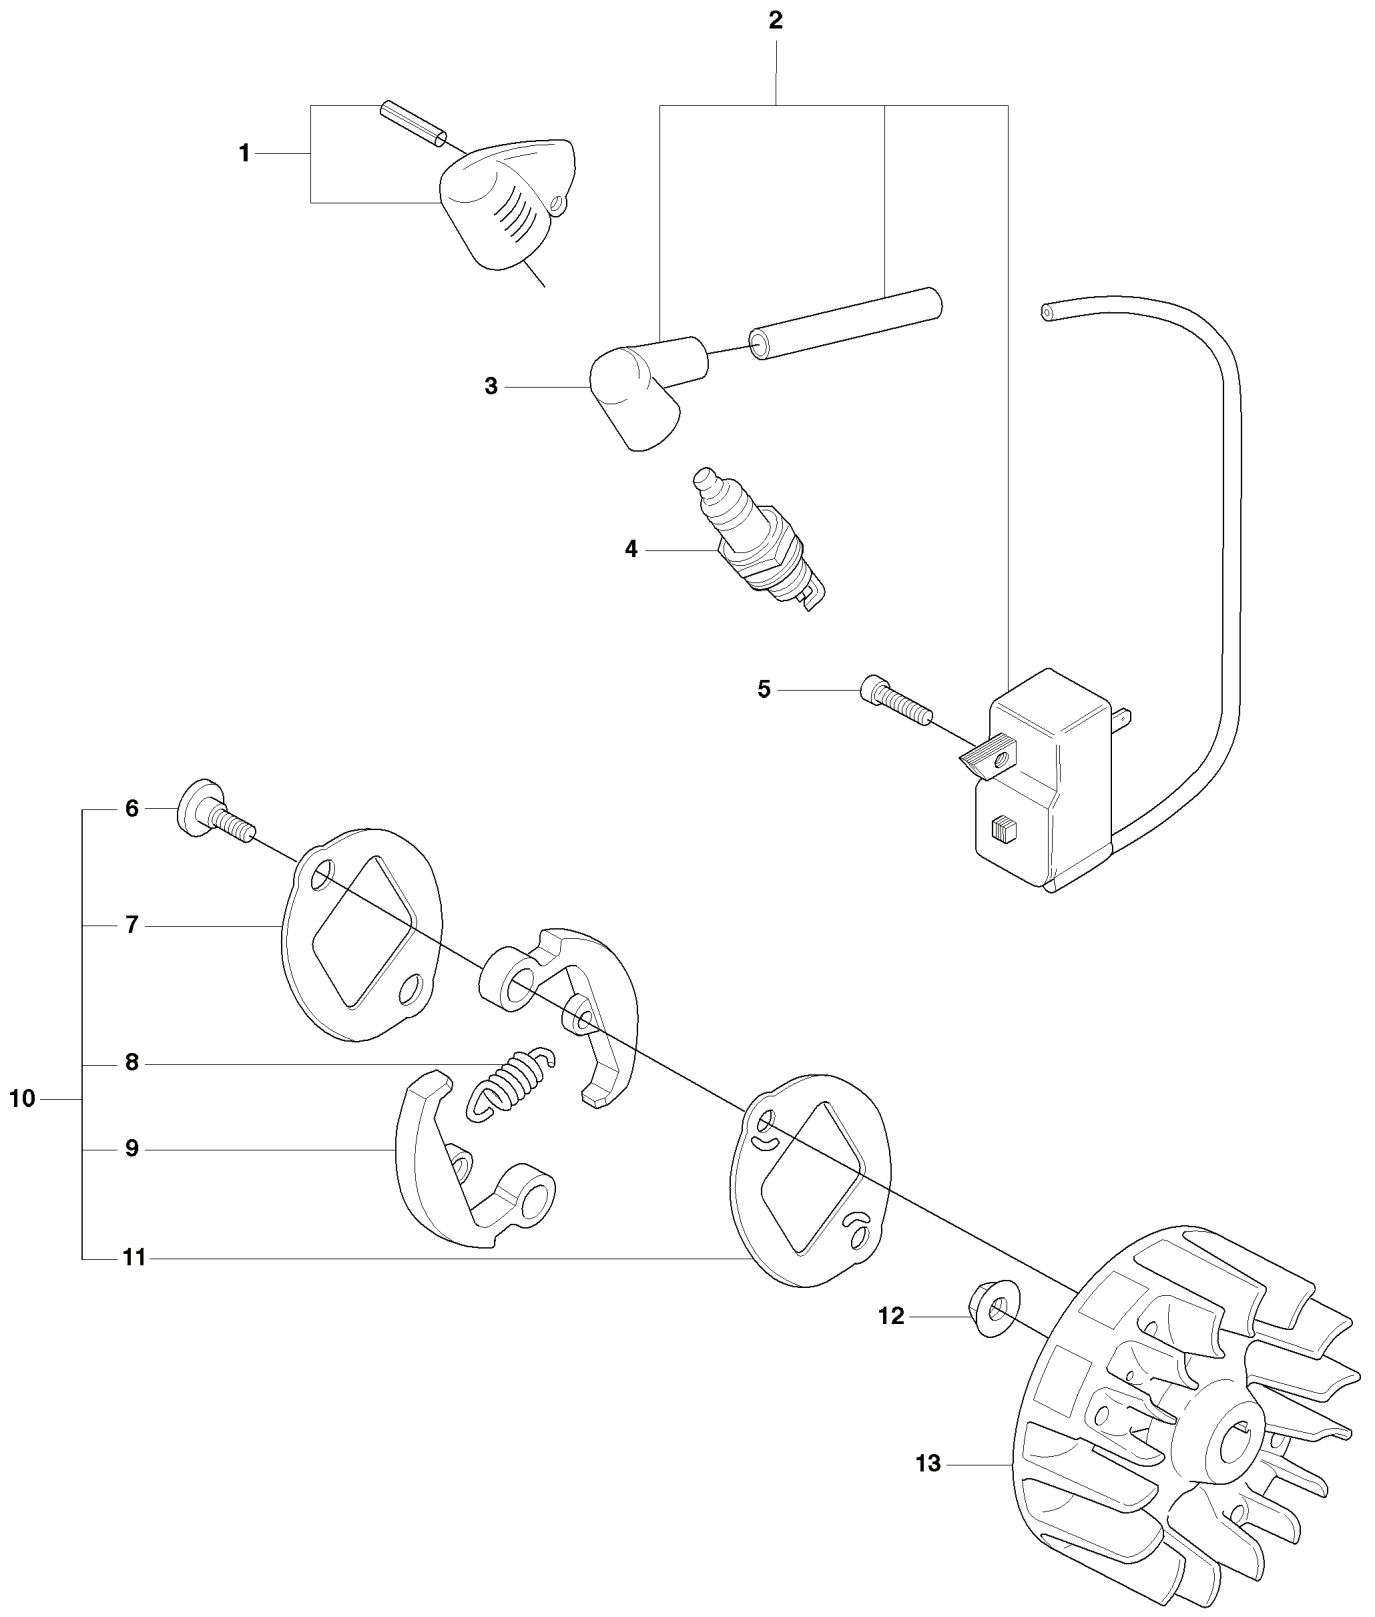

D 325Cx BEVEL GEAR & SHAFT

REF.	PART NO.	DESCRIPTION	REMARK	QTY.	KIT
1	537076501	BEARING HOUSING		1	
2	725237051	SCREW		1	1
3	537076201	BEARING HOUSING		1	1
4	503200730	SCREW IHSCFM		1	1
5	537076401	BLADE SHAFT		1	1
6	503250501	BALL BEARING		2	1
7	735312701	CIRCLIP		1	1
8	537114601	WASHER		1	1
9	537114701	NUT		1	1
10	537076301	DRIVER		1	1
11	537077401	TUBE		1	
12	503219835	SCREW		1	
13	537076802	HANDLE		1	
14	537042501	ATTACHMENT PLATE		1	
15	503222601	NUT		1	
16	537351501	DRIVE SHAFT		1	
17	735311200	CIRCLIP		1	
18	537237501	CLUTCH DRUM ASSY		1	
19	537294802	LABEL		1	
20	503795601	LABEL		1	

H 323C, L, LD, R, RJ, 325CX, Lx, LDx, Rx, RJx
COVER

REF.	PART NO.	DESCRIPTION	REMARK	QTY.	KIT
1	503213512	SCREW CCRPANT		2	
2	537104401	ARM PROTECTION		1	
3	503216820	SCREW IHSCFT		3	
3	503200316	SCREW IHSCFM		3	
4	537353314	LABEL		1	
4	537353316	LABEL		1	
4	537353317	LABEL		1	
4	537353315	LABEL		1	
4	537353320	LABEL		1	
4	537353324	LABEL		1	
4	537353322	LABEL		1	
4	537353323	LABEL		1	
4	537353326	LABEL		1	
5	503972101	COVER		1	
6	503961301	SCREW		2	
7	503871802	CYLINDER COVER		1	
8	537320803	HEAT PROTECTOR		1	
9	503216820	SCREW IHSCFT		1	
9	503200316	SCREW IHSCFM		1	

M 323C, L, LD, R, RJ, 325CX, Lx, LDx, Rx, RJx
IGNITION & CLUTCH

REF.	PART NO.	DESCRIPTION	REMARK	QTY.	KIT
1	537045801	COVER		1	
2	537418701	IGNITION MODULE		1	
3	537239601	SPARK PLUG CAP		1	2
4	503235108	SPARK PLUG		1	
4	503235111	SPARK PLUG		1	
5	503217116	SCREW IHSCT		2	
6	503842902	SCREW		1	10
7	537046702	WASHER		1	10
8	503816001	CLUTCH SPRING		1	10
9	503842801	CLUTCH SHOE		2	10
10	537032201	CLUTCH ASSY		1	
11	537046802	WASHER		1	10
12	731711651	HEXAGON NUT FLANGE		1	
13	537249602	FLYWHEEL		1	