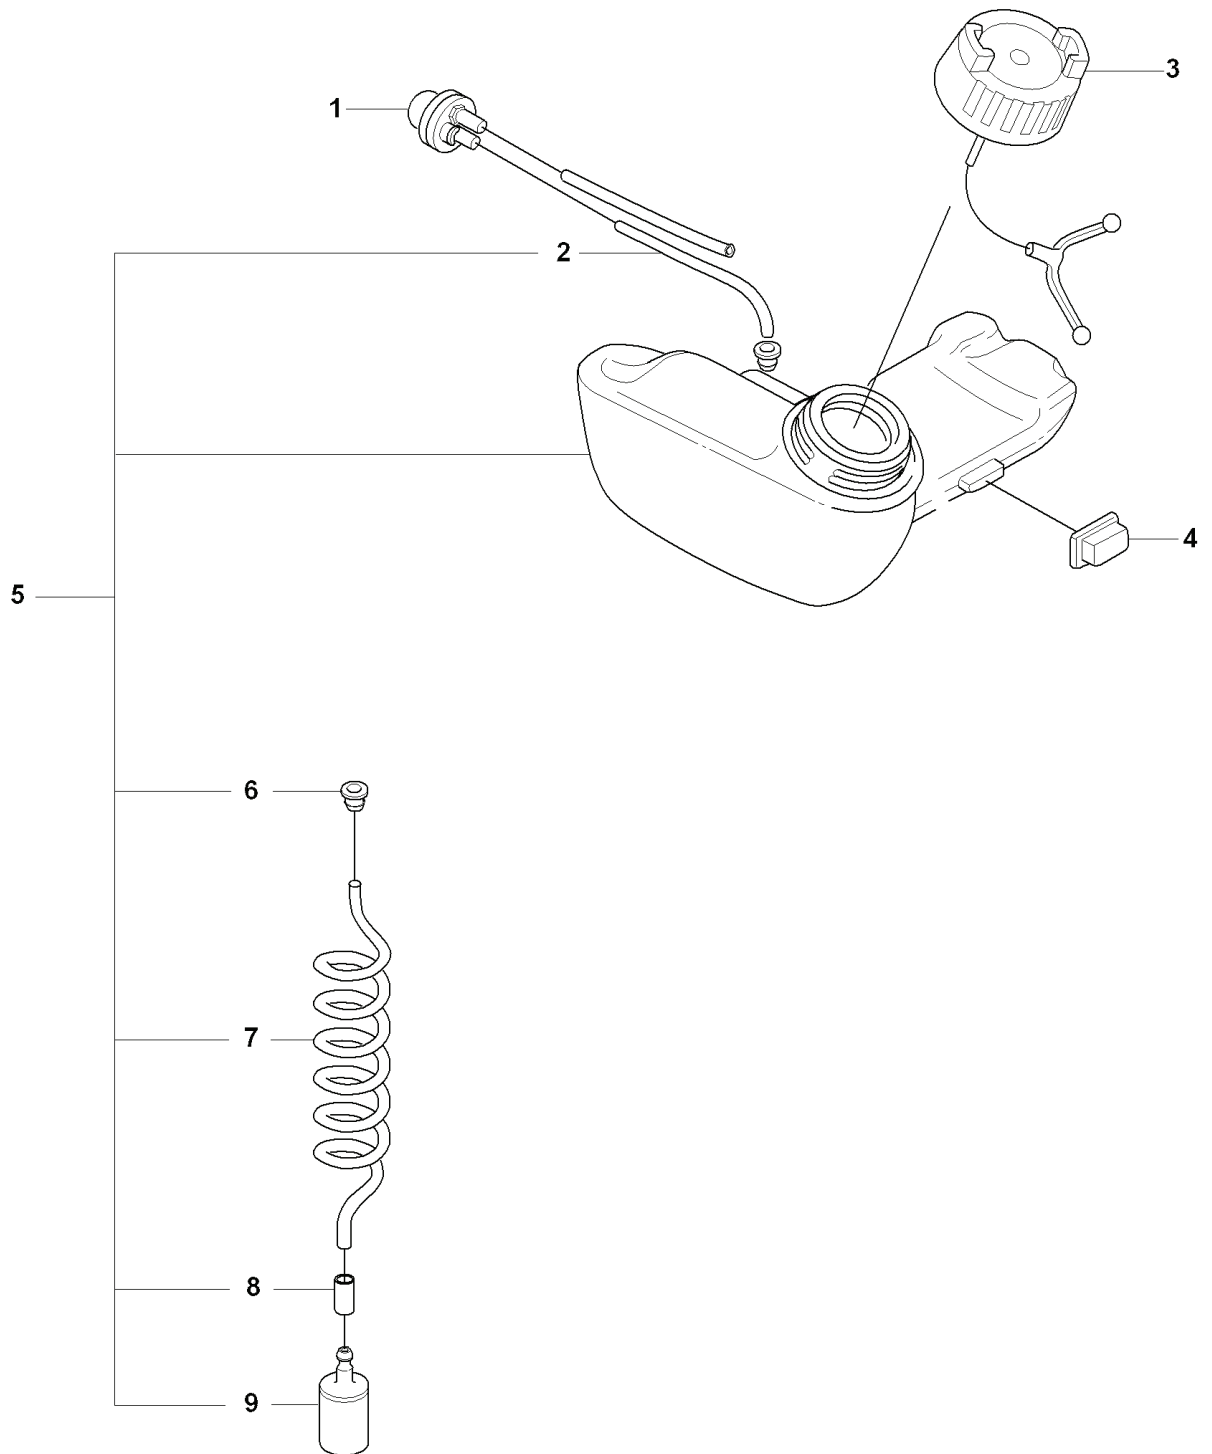

L 323C, L, LD, R, RJ, 325CX, Lx, LDx, Rx, RJx
FUEL TANK

REF.	PART NO.	DESCRIPTION	REMARK	QTY.	KIT
1	503936601	PURGE		1	
2	537042401	FUEL HOSE		2	5
3	503911802	TANK CAP		1	
4	503911001	SUSPENSION		4	
5	537068602	FUEL TANK		1	
6	503735801	BUSHING		2	5
7	544325001	FUEL HOSE		1	5
8	504022401	HOSE CLAMP		1	5
9	503443201	FUEL FILTER		1	5