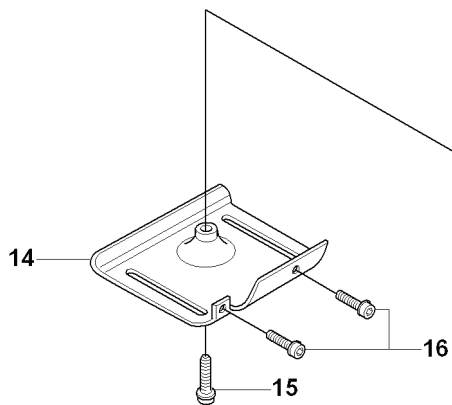

K2 323C, L, LD, R, RJ, 325CX, Lx, LDx, Rx, RJx STARTER

REF.	PART NO.	DESCRIPTION	REMARK	QTY.	KIT
1	503873305	STARTER PAWL		2	
2	735310820	E-CLIP		1	1
3	503873601	SPRING		2	1
4	503873502	STARTER PAWL		2	1
6	503852806	STARTER ASSY		0	
7	537379302	SPACING SLEEVE		2	6
8	503217716	SCREW IH SCT		1	6
9	503858901	STARTER ROPE		1	6
10	537008401	STARTER HANDLE		1	6
11	503964901	STARTER PULLEY		1	6
12	503858702	STARTER HOUSING		1	6
13	537379302	SPACING SLEEVE		1	6
14	537034101	PROTECTIVE PLATE		1	
15	503200316	SCREW IHSCFM		1	
16	503216618	SCREW IH SCT		1	
17	503200316	SCREW IHSCFM		2