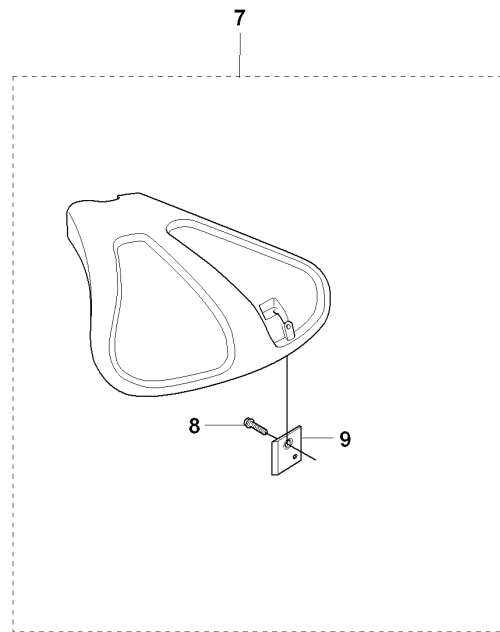

R 323C, L, LD, R, RJ, 325CX, Lx, LDx, Rx, RJx
ACCESSORIES

REF.	PART NO.	DESCRIPTION	REMARK	QTY.	KIT
1	537299501	SAW BLADE GUARD		1	
2	725236871	SCREW EHHM		2	1
3	537047501	CLAMP		1	1
4	537293401	ADAPTER		1	1
5	502272201	SAW BLADE GUARD		1	1
6	503217516	SCREW IHSCT		4	1
7	537076701	TRIMMER GUARD		1	
8	503210716	SCREW IHSCT		1	7
9	503798801	BLADE		1	7
10	503934202	COMBINATION GUARD		1	
11	503210716	SCREW IHSCT		1	10
12	503798801	BLADE		1	10
13	503977101	TRIMMER GUARD ASSY		1	
14	503210716	SCREW IHSCT		1	13
15	503798801	BLADE		1	13