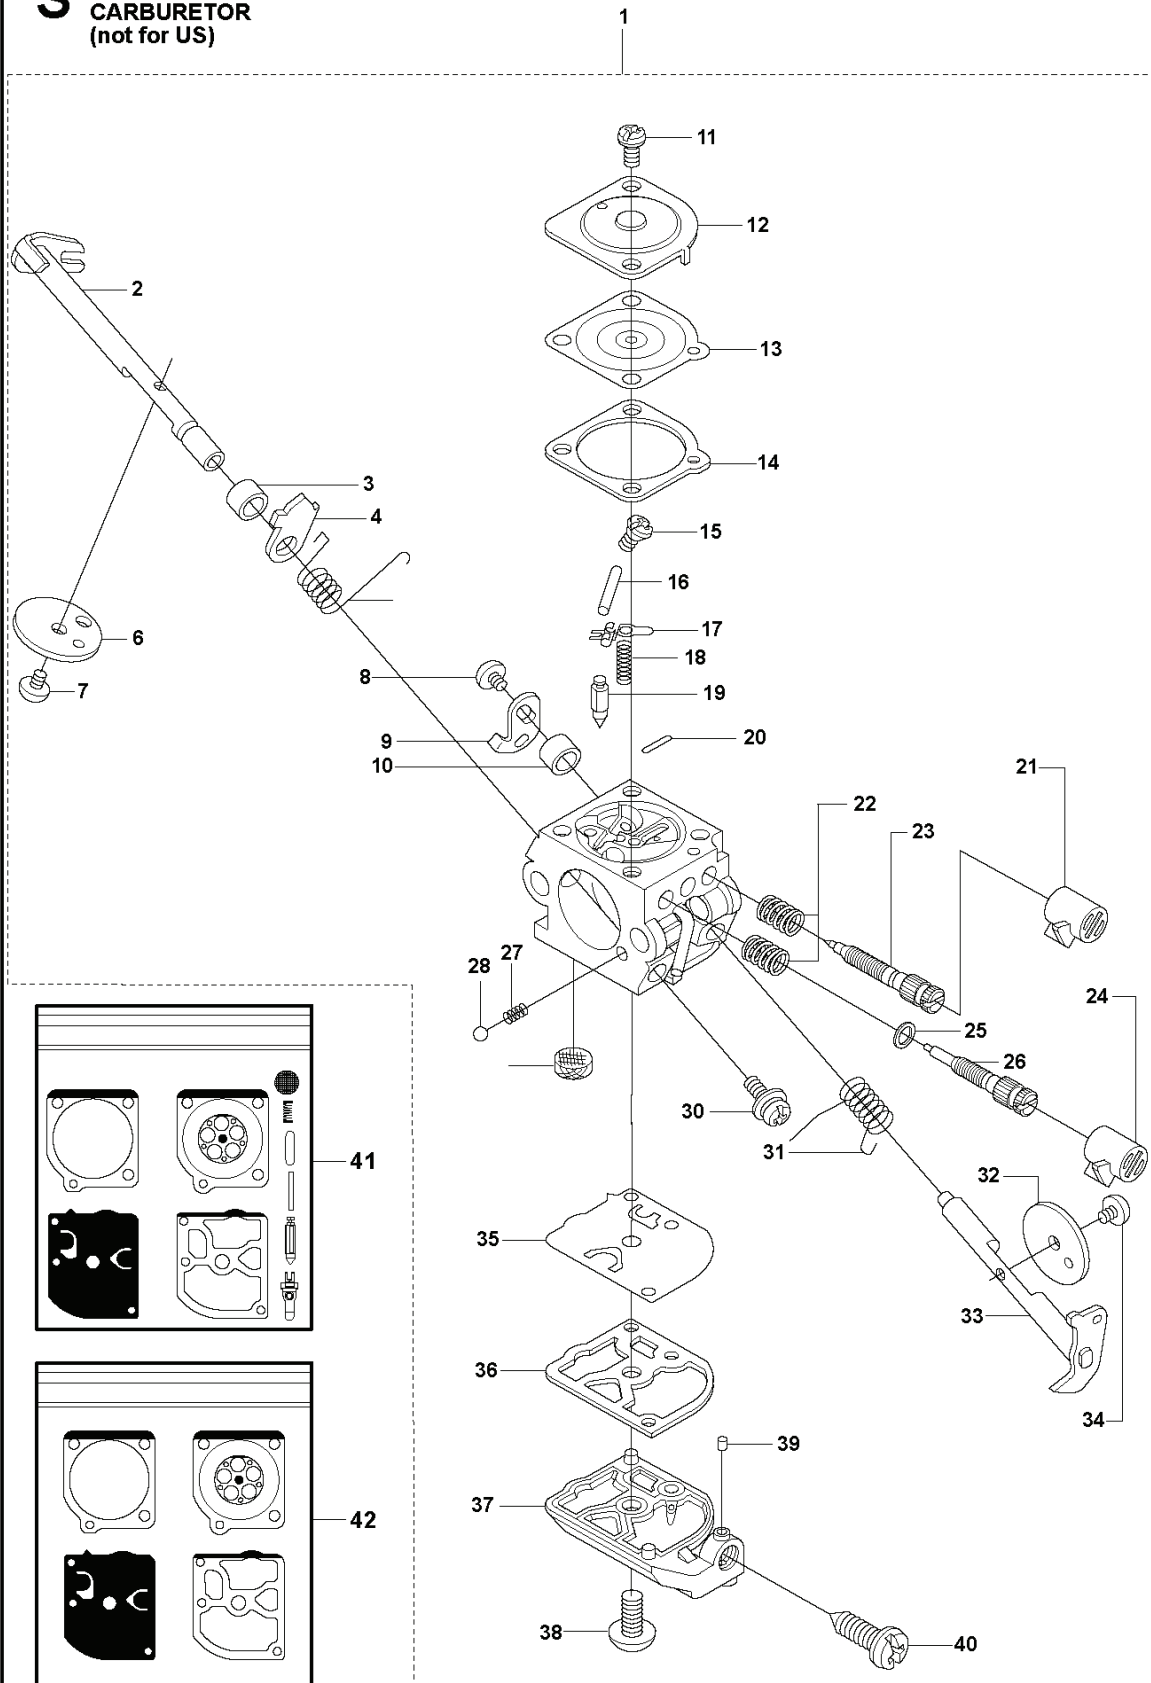

S 323C, L, LD, R, RJ, 325CX, Lx, LDx, Rx, RJx
CARBURETOR
(not for US)

REF.	PART NO.	DESCRIPTION	REMARK	QTY.	KIT
1	503283401	CARBURETTOR		0	
2	537370301	VALVE		1	1
3	503481901	COLLAR		1	1
4	537049001	LEVER		1	1
5	537021001	SPRING		1	1
6	537370301	VALVE		1	1
7	503481801	SCREW		1	1
8	503479001	SCREW		1	1
9	537019801	LEVER		1	1
10	503478901	COLLAR		1	1
11	503480501	SCREW		2	1
12	503974301	COVER		1	1
13	537048901	DIAPHRAGM		1	1, 41, 42
14	537020401	GASKET		1	1, 41, 42
15	503480101	SCREW		1	1
16	503480001	PIN RETAINING SCREW		1	1.41
17	503665901	LEVER		1	1.41
18	537020301	SPRING		1	1.41
19	503479701	VALVE		1	1.41
20	537020801	PLUG		1	1.41
21	537021601	LIMITER CAP		1	1
22	503480801	SPRING		1	1
23	537127801	SCREW		1	1
24	537021601	LIMITER CAP		1	1
25	503974001	WASHER		1	1
26	537020601	SCREW		1	1
27	537012601	SPRING		1	1
28	537012501	BALL		1	1
29	503535701	STRAINER		1	1.41
30	503755301	SCREW		1	1
31	537019701	SPRING		1	1
32	537019901	VALVE		1	1
33	537019601	SHAFT ASSY		1	1
34	503479201	SCREW		1	1
35	537020001	DIAPHRAGM PUMP		1	1, 41, 42
36	537020101	GASKET		1	1, 41, 42
37	537020201	COVER		1	1
38	503479601	SCREW		1	1
39	503481101	PIECE		1	1
40	537020701	SCREW		1	1
41	531004553	GASKET KIT		1	
42	531004552	GASKET KIT		1