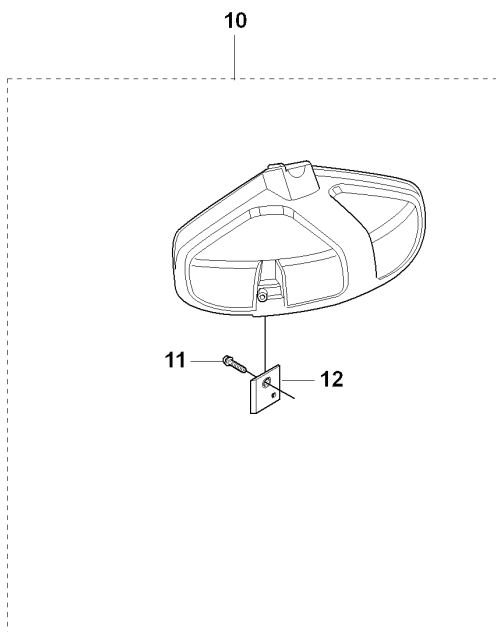

R 323C, L, LD, R, RJ, 325CX, Lx, LDx, Rx, RJx
ACCESSORIES

REF.	PART NO.	DESCRIPTION	REMARK	QTY.	KIT
1	537299501	SAW BLADE GUARD		1	
2	725236871	SCREW EHHM		2	1
3	537047501	CLAMP		1	1
4	537293401	ADAPTER		1	1
5	502272201	SAW BLADE GUARD		1	1
6	503217516	SCREW IHSCT		4	1
7	537076701	TRIMMER GUARD		1	
8	503210716	SCREW IHSCT		1	7
9	503798801	BLADE		1	7
10	503934202	COMBINATION GUARD		1	
11	503210716	SCREW IHSCT		1	10
12	503798801	BLADE		1	10
13	503977101	TRIMMER GUARD ASSY		1	
14	503210716	SCREW IHSCT		1	13
15	503798801	BLADE		1	13