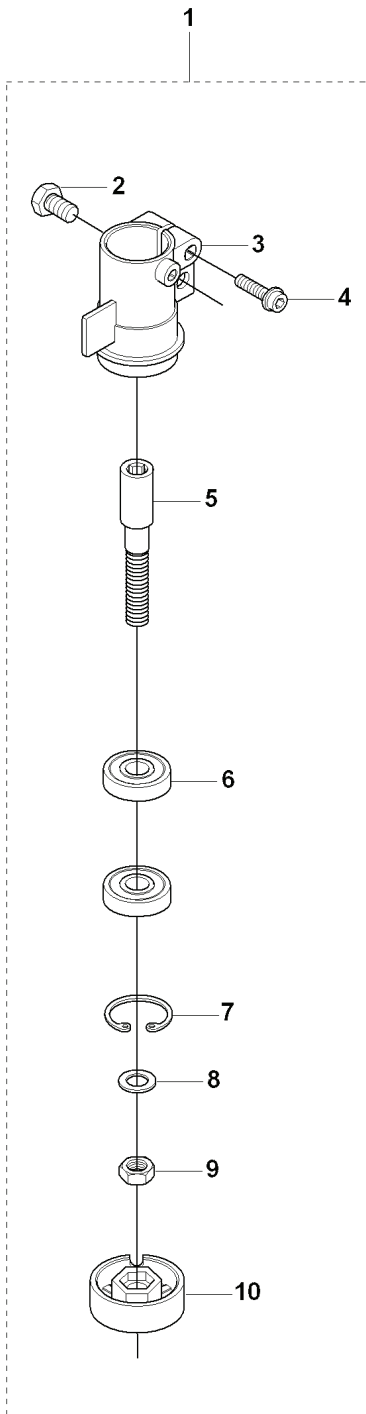

325 CX, 20080900001-Current

SPARE PARTS LIST

N 323C, L, LD, R, RJ, 325CX, Lx, LDx, Rx, RJx
CYLINDER PISTON & MUFFLER

REF.	PART NO.	DESCRIPTION	REMARK	QTY.	KIT
1	537161901	MUFFLER ASSY		1	
2	502078101	SCREW EHHFM		2	1
3	503871701	SPARK ARRESTER SCREEN		1	1
4	537014101	GASKET		1	
5	503200735	SCREW IHSCFM		4	6
6	537032008	CYLINDER		1	
7	737440800	CIRCLIP		1	9
8	503712201	BEARING		1	9
9	537405902	PISTON		1	6
10	537406201	PISTON RING		2	9

D 325Cx BEVEL GEAR & SHAFT

REF.	PART NO.	DESCRIPTION	REMARK	QTY.	KIT
1	537076501	BEARING HOUSING		1	
2	725237051	SCREW		1	1
3	537076201	BEARING HOUSING		1	1
4	503200730	SCREW IHSCFM		1	1
5	537076401	BLADE SHAFT		1	1
6	503250501	BALL BEARING		2	1
7	735312701	CIRCLIP		1	1
8	537114601	WASHER		1	1
9	537114701	NUT		1	1
10	537076301	DRIVER		1	1
11	537077401	TUBE		1	
12	503219835	SCREW		1	
13	537076802	HANDLE		1	
14	537042501	ATTACHMENT PLATE		1	
15	503222601	NUT		1	
16	537351501	DRIVE SHAFT		1	
17	735311200	CIRCLIP		1	
18	537237501	CLUTCH DRUM ASSY		1	
19	537294802	LABEL		1	
20	503795601	LABEL		1	

L 323C, L, LD, R, RJ, 325CX, Lx, LDx, Rx, RJx
FUEL TANK

REF.	PART NO.	DESCRIPTION	REMARK	QTY.	KIT
1	503936601	PURGE		1	
2	537042401	FUEL HOSE		2	5
3	503911802	TANK CAP		1	
4	503911001	SUSPENSION		4	
5	537068602	FUEL TANK		1	
6	503735801	BUSHING		2	5
7	544325001	FUEL HOSE		1	5
8	504022401	HOSE CLAMP		1	5
9	503443201	FUEL FILTER		1	5

M 323C, L, LD, R, RJ, 325CX, Lx, LDx, Rx, RJx
IGNITION & CLUTCH

REF.	PART NO.	DESCRIPTION	REMARK	QTY.	KIT
1	537045801	COVER		1	
2	537418701	IGNITION MODULE		1	
3	537239601	SPARK PLUG CAP		1	2
4	503235108	SPARK PLUG		1	
4	503235111	SPARK PLUG		1	
5	503217116	SCREW IHSCT		2	
6	503842902	SCREW		1	10
7	537046702	WASHER		1	10
8	503816001	CLUTCH SPRING		1	10
9	503842801	CLUTCH SHOE		2	10
10	537032201	CLUTCH ASSY		1	
11	537046802	WASHER		1	10
12	731711651	HEXAGON NUT FLANGE		1	
13	537249602	FLYWHEEL		1	