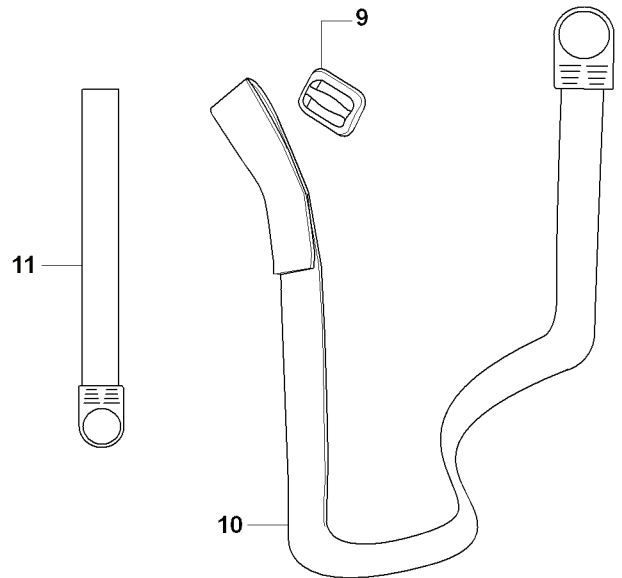

U 323C, L, LD, R, RJ, 325CX, Lx, LDx, Rx, RJx
HARNESS

Duo Balance

REF.	PART NO.	DESCRIPTION	REMARK	QTY.	KIT
1	503996101	BAND		0	
2	503996103	BAND		0	
3	537275901	HIP PAD		0	
4	502022801	HOOK		0	
5	502023002	LOCK		0	4
6	502023801	SPRING		0	4
7	502022902	HOOK		0	4
8	735310920	E-CLIP		0	4
9	537113501	RETAINER		0	
10	503996103	BAND		0	
11	503996101	BAND		3	
12	537175401	HIP PAD		3	
13	537275901	HIP PAD		0