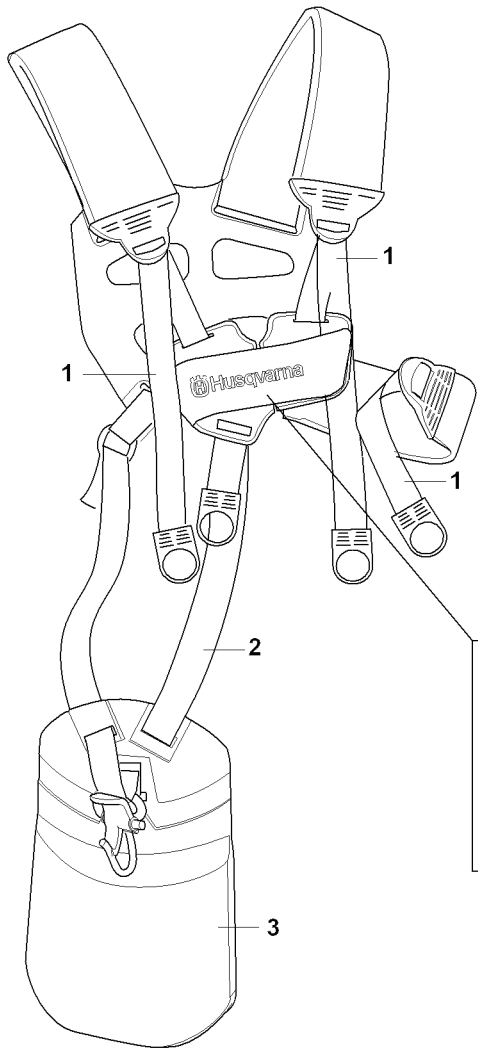

U 323C, L, LD, R, RJ, 325CX, Lx, LDx, Rx, RJx
HARNESS

Duo Balance

REF.	PART NO.	DESCRIPTION	REMARK	QTY.	KIT
1	503996101	BAND		0	
2	503996103	BAND		0	
3	537275901	HIP PAD		0	
4	502022801	HOOK		0	
5	502023002	LOCK		0	4
6	502023801	SPRING		0	4
7	502022902	HOOK		0	4
8	735310920	E-CLIP		0	4
9	537113501	RETAINER		0	
10	503996103	BAND		0	
11	503996101	BAND		3	
12	537175401	HIP PAD		3	
13	537275901	HIP PAD		0