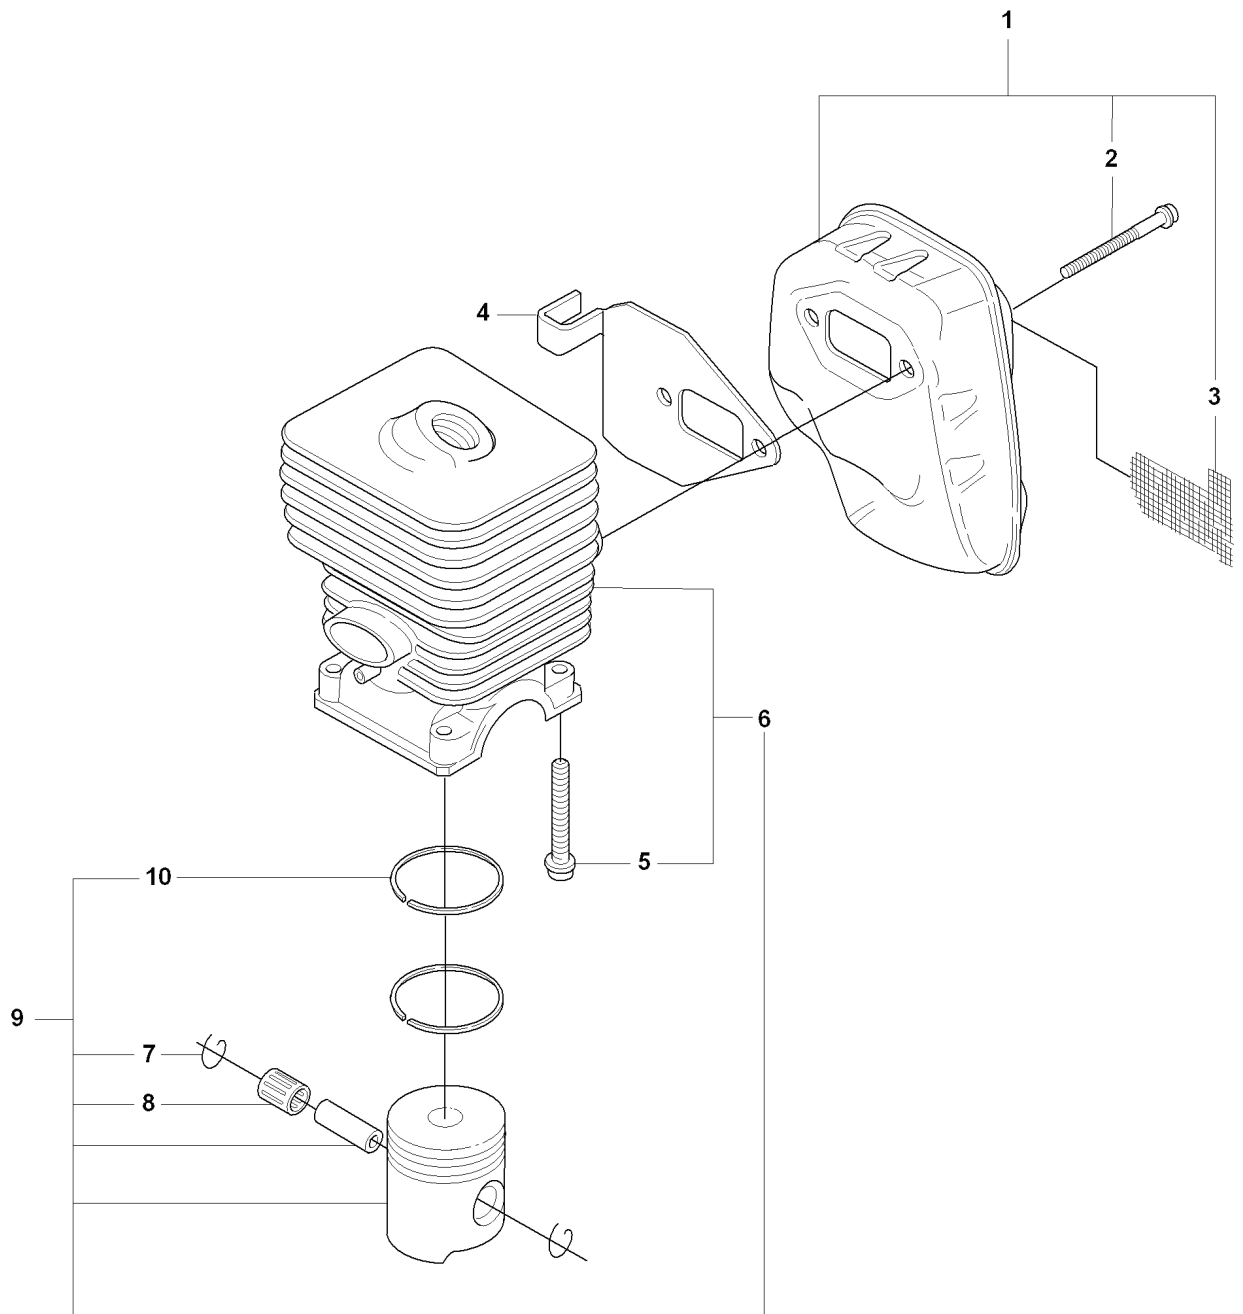

325 CX, 20080900001-Current

SPARE PARTS LIST

N 323C, L, LD, R, RJ, 325CX, Lx, LDx, Rx, RJx
CYLINDER PISTON & MUFFLER

REF.	PART NO.	DESCRIPTION	REMARK	QTY.	KIT
1	537161901	MUFFLER ASSY		1	
2	502078101	SCREW EHHFM		2	1
3	503871701	SPARK ARRESTER SCREEN		1	1
4	537014101	GASKET		1	
5	503200735	SCREW IHSCFM		4	6
6	537032008	CYLINDER		1	
7	737440800	CIRCLIP		1	9
8	503712201	BEARING		1	9
9	537405902	PISTON		1	6
10	537406201	PISTON RING		2	9

D 325Cx BEVEL GEAR & SHAFT

REF.	PART NO.	DESCRIPTION	REMARK	QTY.	KIT
1	537076501	BEARING HOUSING		1	
2	725237051	SCREW		1	1
3	537076201	BEARING HOUSING		1	1
4	503200730	SCREW IHSCFM		1	1
5	537076401	BLADE SHAFT		1	1
6	503250501	BALL BEARING		2	1
7	735312701	CIRCLIP		1	1
8	537114601	WASHER		1	1
9	537114701	NUT		1	1
10	537076301	DRIVER		1	1
11	537077401	TUBE		1	
12	503219835	SCREW		1	
13	537076802	HANDLE		1	
14	537042501	ATTACHMENT PLATE		1	
15	503222601	NUT		1	
16	537351501	DRIVE SHAFT		1	
17	735311200	CIRCLIP		1	
18	537237501	CLUTCH DRUM ASSY		1	
19	537294802	LABEL		1	
20	503795601	LABEL		1	

H 323C, L, LD, R, RJ, 325CX, Lx, LDx, Rx, RJx
COVER

REF.	PART NO.	DESCRIPTION	REMARK	QTY.	KIT
1	503213512	SCREW CCRPANT		2	
2	537104401	ARM PROTECTION		1	
3	503216820	SCREW IHSCFT		3	
3	503200316	SCREW IHSCFM		3	
4	537353314	LABEL		1	
4	537353316	LABEL		1	
4	537353317	LABEL		1	
4	537353315	LABEL		1	
4	537353320	LABEL		1	
4	537353324	LABEL		1	
4	537353322	LABEL		1	
4	537353323	LABEL		1	
4	537353326	LABEL		1	
5	503972101	COVER		1	
6	503961301	SCREW		2	
7	503871802	CYLINDER COVER		1	
8	537320803	HEAT PROTECTOR		1	
9	503216820	SCREW IHSCFT		1	
9	503200316	SCREW IHSCFM		1	