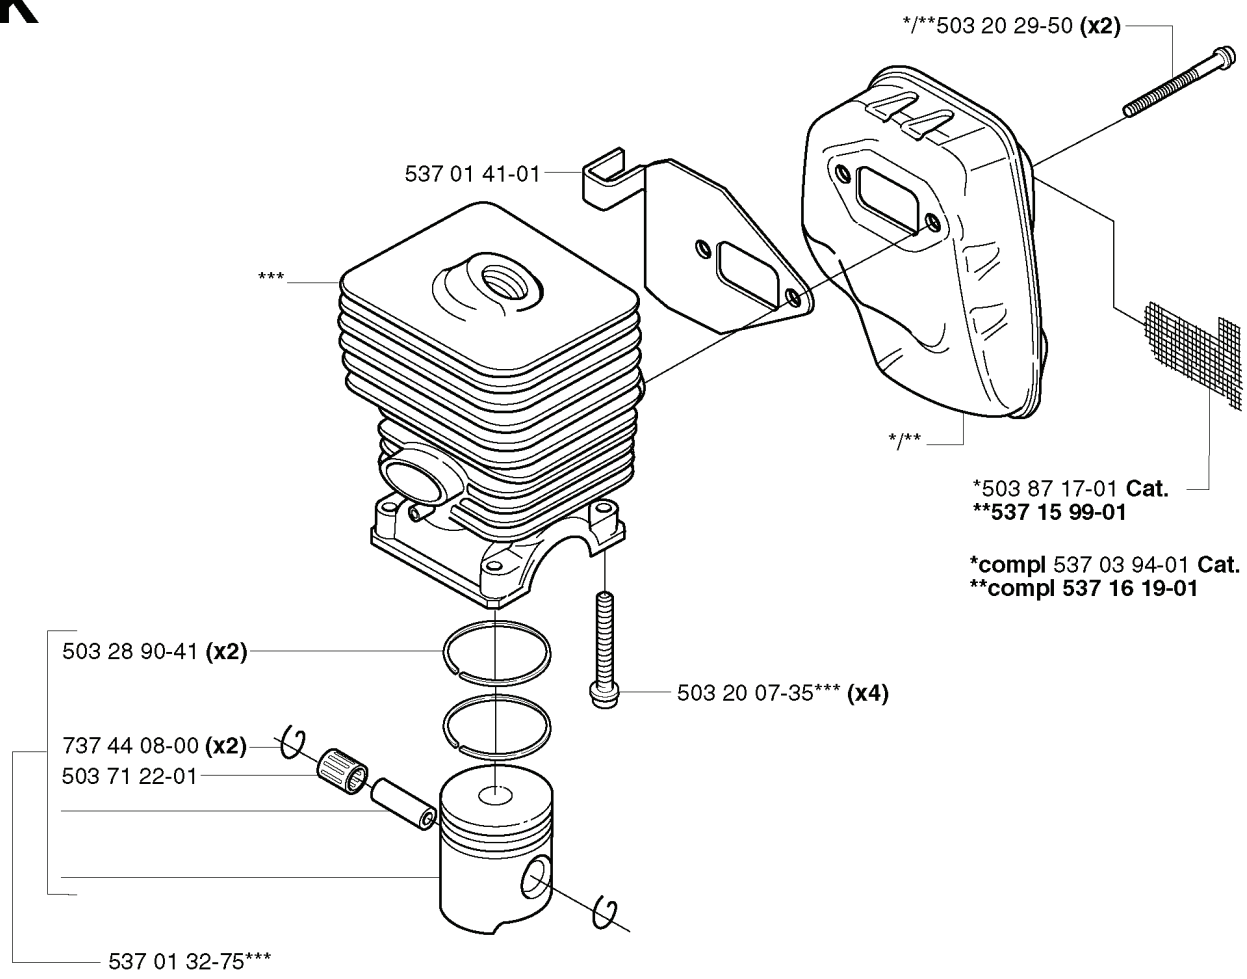

325 E X-SERIES, 20020900001-Current

SPARE PARTS LIST

K ***compl 537 03 20-05

REF.	PART NO.	DESCRIPTION	REMARK	QTY.	KIT
537 03 20-05	537032005	PISTON		1	
537 01 41-01	537014101	GASKET		1	
503 28 90-41	503289041	PISTON RING		2	
737 44 08-00	737440800	CIRCLIP		2	
503 71 22-01	503712201	BEARING		1	
537 01 32-75	537013275	PISTON		1	
503 20 07-35	503200735	SCREW IHSCFM		4	
503 20 29-50	503202950	SCREW IHSCFM		2	
503 87 17-01	503871701	SPARK ARRESTER SCREEN	CAT.	1	
537 15 99-01	537159901	SPARK ARRESTER SCREEN		1	
537 03 94-01	537039401	MUFFLER ASSY	CAT.	1	
537 16 19-01	537161901	MUFFLER ASSY		1	

B *compl 502 21 92-06
323E
325Ex
Edger Attachment

REF.	PART NO.	DESCRIPTION	REMARK	QTY.	KIT
502 21 92-06	502219206	GEAR	323E 325EX EDGER ATTACHMENT	1	
503 85 32-01	503853201	GEAR HOUSING		1	
738 21 99-00	738219900	BALL BEARING		1	
738 22 01-19	738220119	BALL BEARING		1	
503 70 55-01	503705501	COVER WASHER		1	
735 31 31-10	735313110	CIRCLIP		1	
503 89 58-01	503895801	DRIVER		1	
503 70 29-02	503702902	SUPPORT FLANGE		1	
503 85 63-01	503856301	NUT		1	
503 84 90-01	503849001	GEAR WHEEL		1	
503 20 07-25	503200725	SCREW IHSCFM		4	
503 20 15-01	503201501	SCREW		1	
738 21 99-01	738219901	BALL BEARING		1	
735 31 11-00	735311100	CIRCLIP		1	
735 31 25-10	735312510	CIRCLIP		1	
503 69 67-01	503696701	GASKET RING UPPER		1	