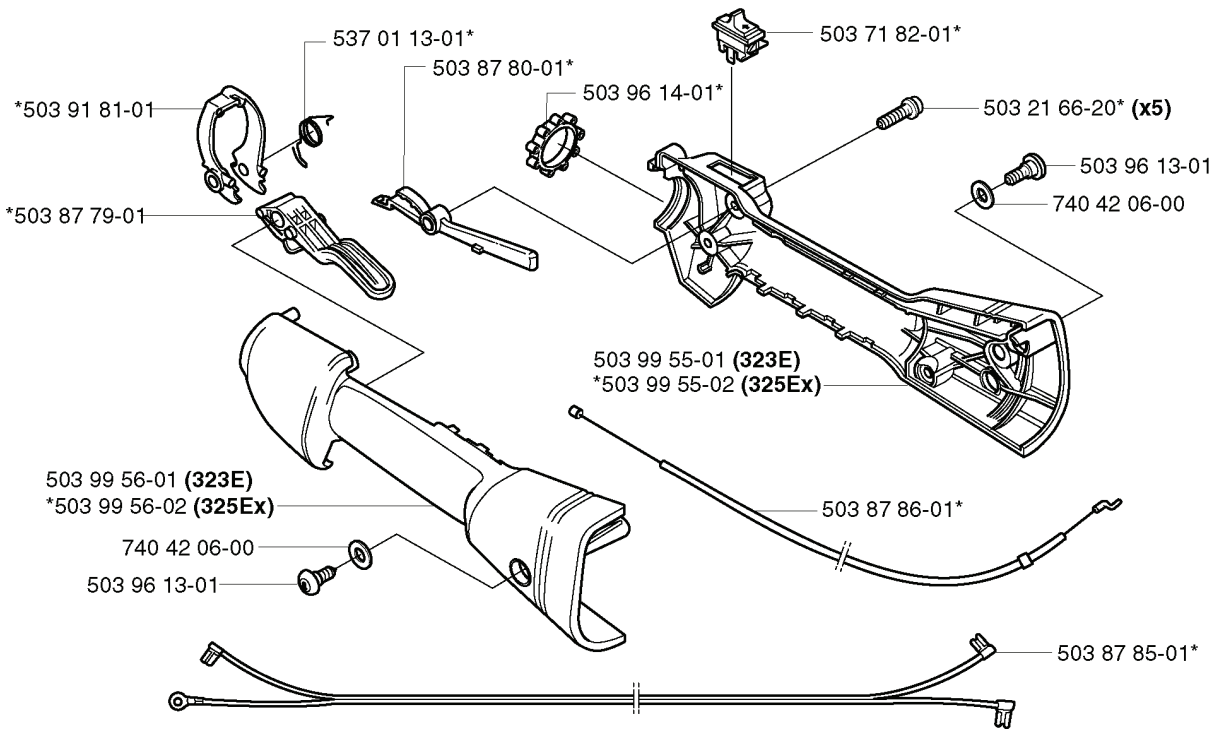

J *compl 503 85 24-74

REF.	PART NO.	DESCRIPTION	REMARK	QTY.	KIT
503 85 24-74	503852474	CRANKSHAFT ASSY		1	
503 83 61-01	503836101	BEARING CAGE		1	
738 21 01-10	738210110	BALL BEARING		1	
503 94 05-01	503940501	CUP		1	
503 94 02-01	503940201	BEARING CAGE		1	
503 71 22-01	503712201	BEARING		1	

D

REF.	PART NO.	DESCRIPTION	REMARK	QTY.	KIT
503 98 12-44	503981244	LABEL	323E	1	
503 98 12-10	503981210	LABEL	325EX	1	
503 87 18-01	503871801	CYLINDER COVER		1	
503 87 21-01	503872101	HEAT PROTECTOR		1	
503 21 68-20	503216820	SCREW IHSCFT		3	
537 10 44-01	537104401	ARM PROTECTION		1	
503 21 35-12	503213512	SCREW CCRPANT		2	

E

REF.	PART NO.	DESCRIPTION	REMARK	QTY.	KIT
503 89 03-01	503890301	FILTER HOLDER		1	
503 88 79-01	503887901	HUB CAP		1	
503 21 75-50	503217550	SCREW IHSCFT		2	
731 23 14-01	731231401	HEXAGON NUT		1	
503 21 75-16	503217516	SCREW IHSCFT		1	
537 18 63-01	537186301	AIR FILTER		1	
503 88 80-01	503888001	FILTER COVER		1	
502 20 40-01	502204001	KNOB		1	
502 20 65-03	502206503	SCREW EHHM		1	
503 91 09-01	503910901	INSULATION WALL		1	
503 96 25-01	503962501	CHOKE CONTROL		1	
503 28 31-11	503283111	CARBURETTOR		1	
503 49 71-01	503497101	GASKET		1	
503 20 03-25	503200325	SCREW IHSCFM		2	
503 22 65-04	503226504	SQUARE NUT		2	
503 94 26-01	503942601	INLET PIPE		1	

C *compl 503 85 29-02

REF.	PART NO.	DESCRIPTION	REMARK	QTY.	KIT
503 85 29-02	503852902	HANDLE		1	
503 91 81-01	503918101	THROTTLE LEVER		1	
503 87 79-01	503877901	THROTTLE TRIGGER		1	
503 99 56-01	503995601	HANDLE HALF	323E	1	
503 99 56-02	503995602	HANDLE HALF	325EX	1	
740 42 06-00	740420600	O-RING		1	
503 96 13-01	503961301	SCREW		1	
503 99 55-02	503995502	HANDLE HALF	325EX	1	
503 99 55-01	503995501	HANDLE HALF	323E	1	
503 96 14-01	503961401	ABSORBER		1	
503 87 80-01	503878001	THROTTLE LOCKOUT		1	
537 01 13-01	537011301	RECOIL SPRING		1	
503 71 82-01	503718201	SWITCH		1	
503 21 66-20	503216620	SCREW IHSC		5	
503 87 86-01	503878601	THROTTLE CABLE ASSY		1	
503 87 85-01	503878501	SHORT CIRCUIT CABLE		1	