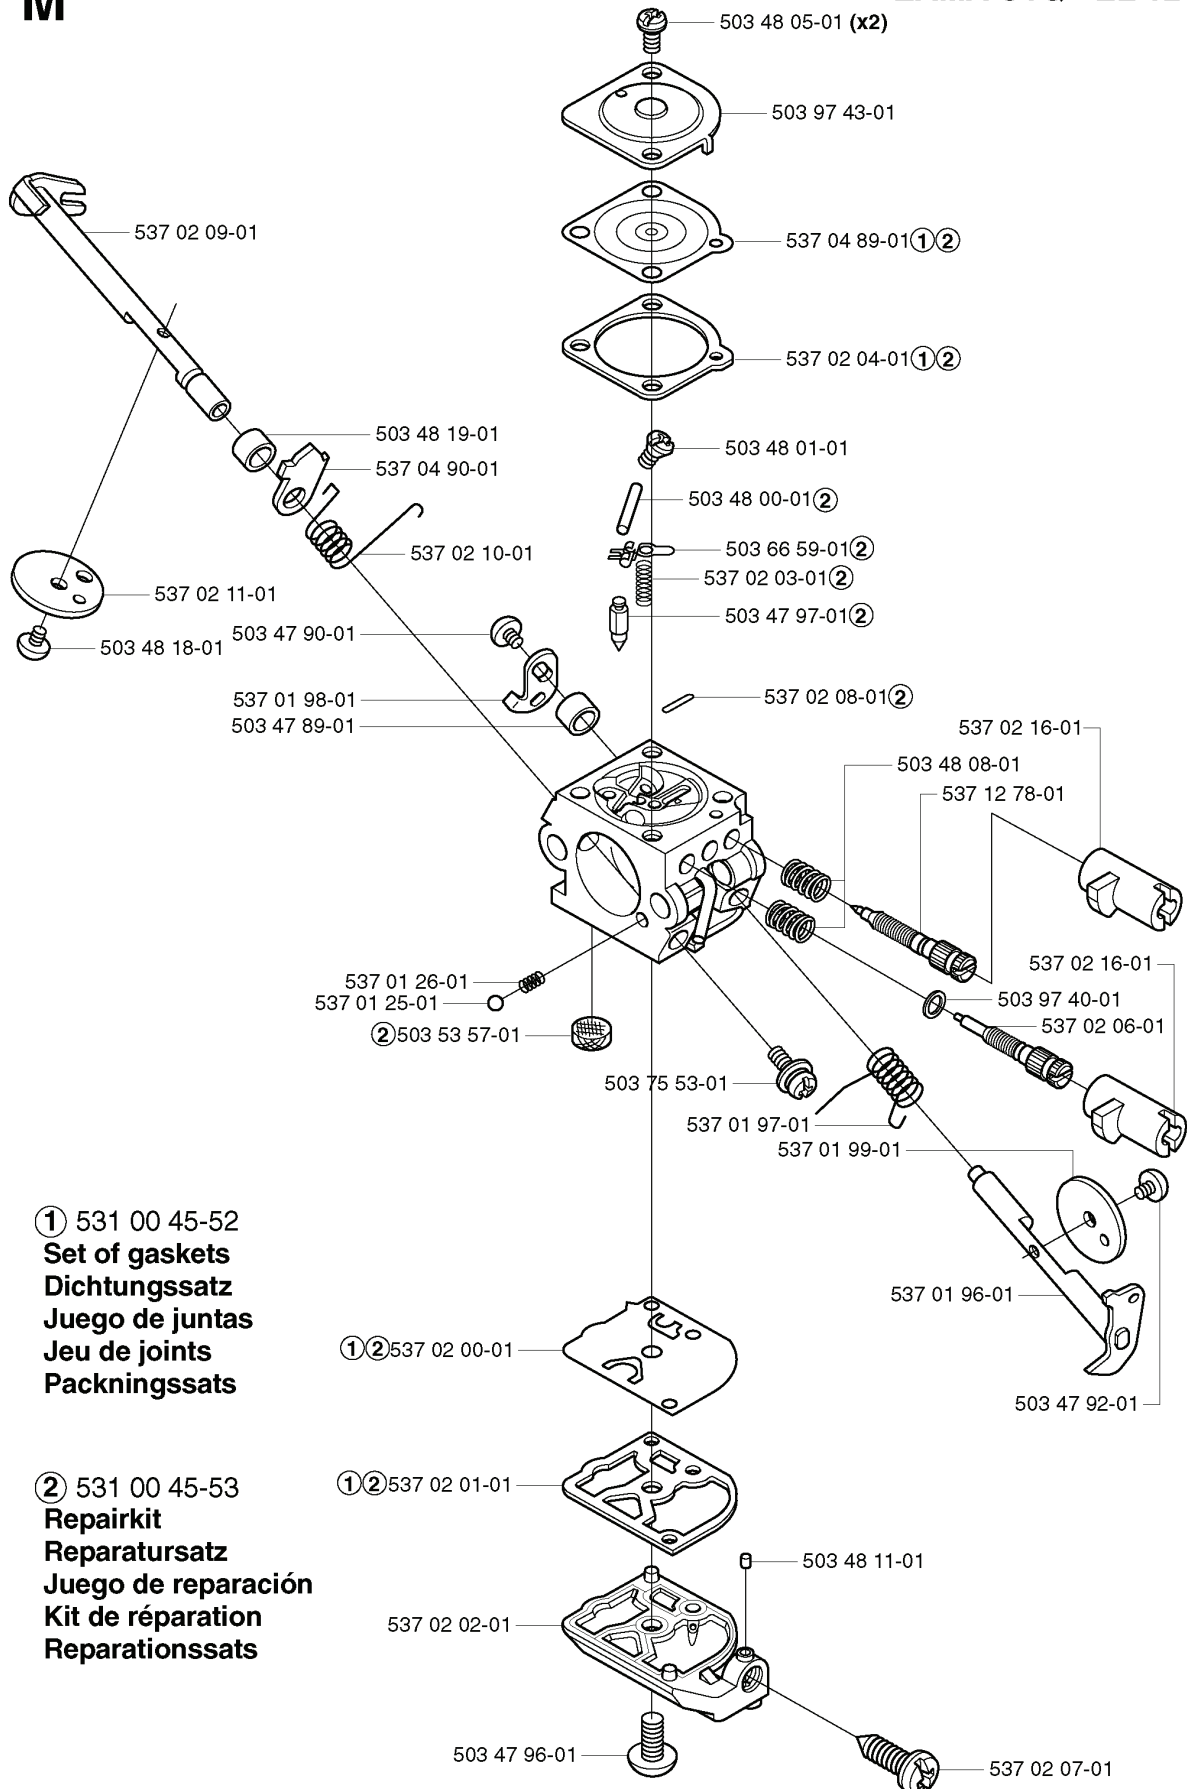

① 531 00 45-52
Set of gaskets
Dichtungssatz
Juego de juntas
Jeu de joints
Packningssats

② 531 00 45-53
Repairkit
Reparatursatz
Juego de reparación
Kit de réparation
Reparationssats