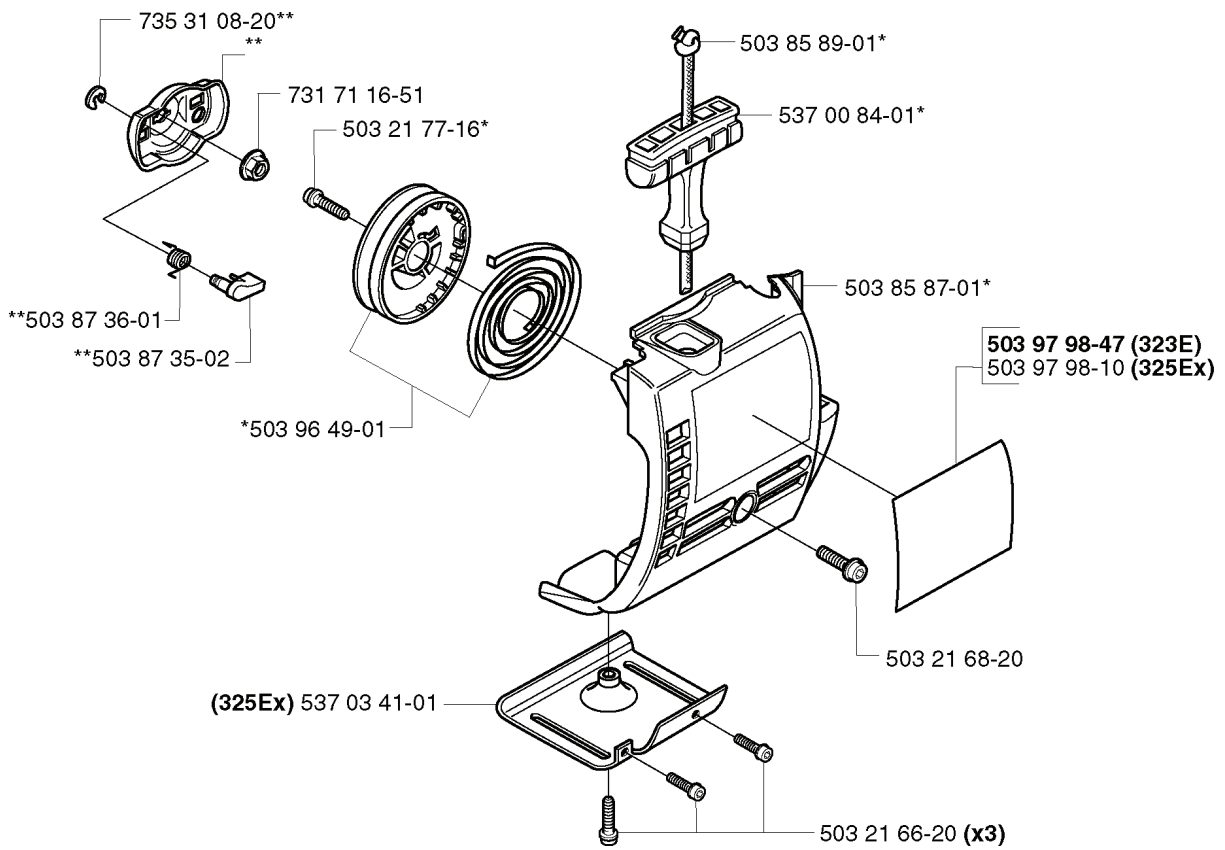

F **compl 503 87 33-02

*compl 503 85 28-01