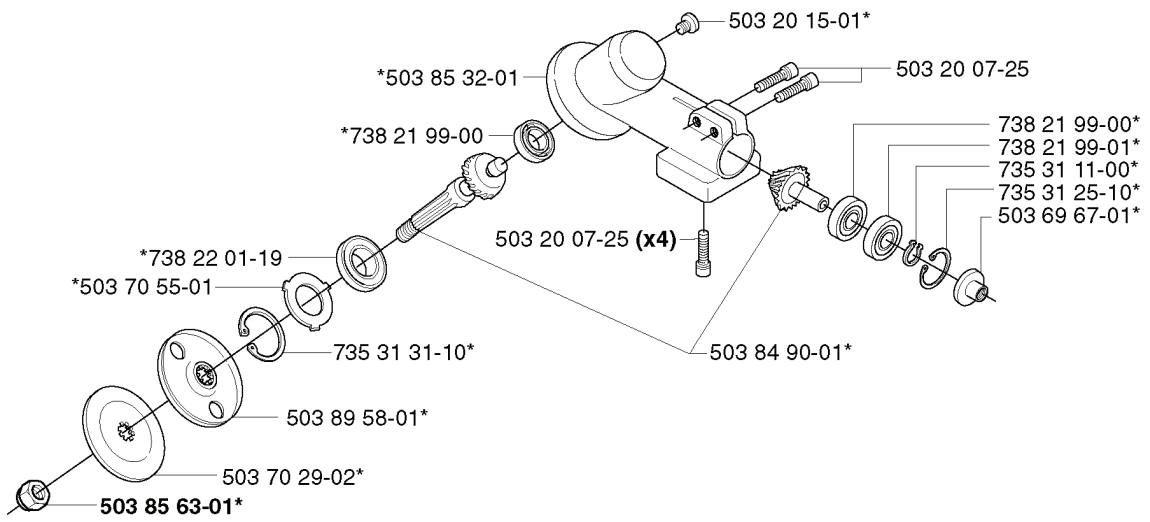

325 E X-SERIES, 20020900001-Current

SPARE PARTS LIST

K ***compl 537 03 20-05

REF.	PART NO.	DESCRIPTION	REMARK	QTY.	KIT
537 03 20-05	537032005	PISTON		1	
537 01 41-01	537014101	GASKET		1	
503 28 90-41	503289041	PISTON RING		2	
737 44 08-00	737440800	CIRCLIP		2	
503 71 22-01	503712201	BEARING		1	
537 01 32-75	537013275	PISTON		1	
503 20 07-35	503200735	SCREW IHSCFM		4	
503 20 29-50	503202950	SCREW IHSCFM		2	
503 87 17-01	503871701	SPARK ARRESTER SCREEN	CAT.	1	
537 15 99-01	537159901	SPARK ARRESTER SCREEN		1	
537 03 94-01	537039401	MUFFLER ASSY	CAT.	1	
537 16 19-01	537161901	MUFFLER ASSY		1	

B *compl 502 21 92-06
323E
325Ex
Edger Attachment

REF.	PART NO.	DESCRIPTION	REMARK	QTY.	KIT
502 21 92-06	502219206	GEAR	323E 325EX EDGER ATTACHMENT	1	
503 85 32-01	503853201	GEAR HOUSING		1	
738 21 99-00	738219900	BALL BEARING		1	
738 22 01-19	738220119	BALL BEARING		1	
503 70 55-01	503705501	COVER WASHER		1	
735 31 31-10	735313110	CIRCLIP		1	
503 89 58-01	503895801	DRIVER		1	
503 70 29-02	503702902	SUPPORT FLANGE		1	
503 85 63-01	503856301	NUT		1	
503 84 90-01	503849001	GEAR WHEEL		1	
503 20 07-25	503200725	SCREW IHSCFM		4	
503 20 15-01	503201501	SCREW		1	
738 21 99-01	738219901	BALL BEARING		1	
735 31 11-00	735311100	CIRCLIP		1	
735 31 25-10	735312510	CIRCLIP		1	
503 69 67-01	503696701	GASKET RING UPPER		1	