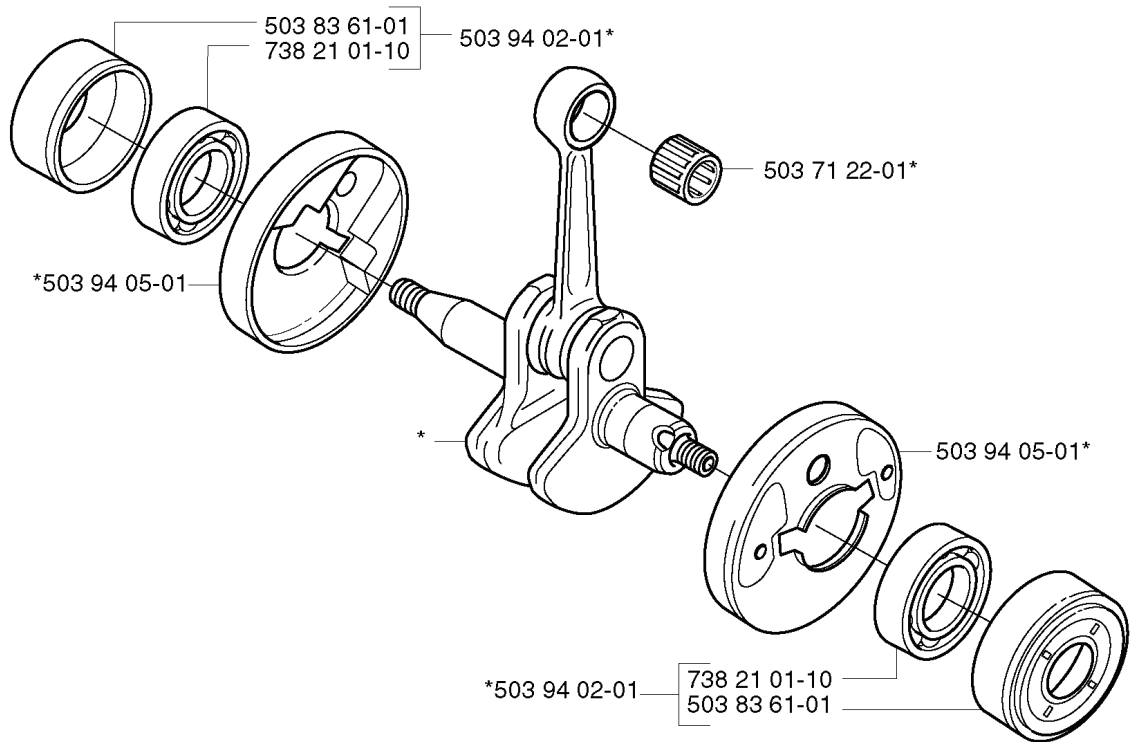

J *compl 503 85 24-74