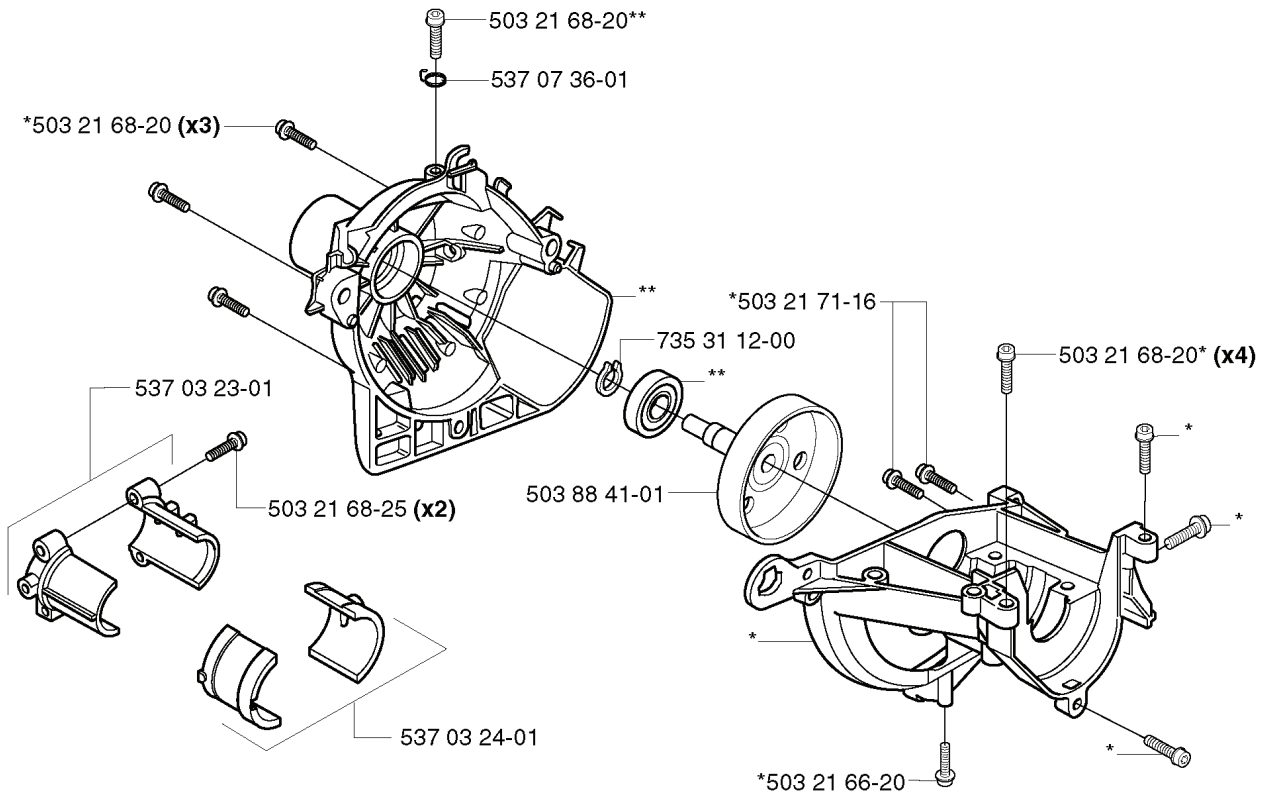

C *compl 503 85 29-02

REF.	PART NO.	DESCRIPTION	REMARK	QTY.	KIT
503 85 29-02	503852902	HANDLE		1	
503 91 81-01	503918101	THROTTLE LEVER		1	
503 87 79-01	503877901	THROTTLE TRIGGER		1	
503 99 56-01	503995601	HANDLE HALF	323E	1	
503 99 56-02	503995602	HANDLE HALF	325EX	1	
740 42 06-00	740420600	O-RING		1	
503 96 13-01	503961301	SCREW		1	
503 99 55-02	503995502	HANDLE HALF	325EX	1	
503 99 55-01	503995501	HANDLE HALF	323E	1	
503 96 14-01	503961401	ABSORBER		1	
503 87 80-01	503878001	THROTTLE LOCKOUT		1	
537 01 13-01	537011301	RECOIL SPRING		1	
503 71 82-01	503718201	SWITCH		1	
503 21 66-20	503216620	SCREW IHSC		5	
503 87 86-01	503878601	THROTTLE CABLE ASSY		1	
503 87 85-01	503878501	SHORT CIRCUIT CABLE		1	

H

*compl 537 02 53-01

(325Ex) 537 04 58-01

503 23 51-08 Champion RCJ 7Y
503 23 51-11 NGK BPMR 7A

compl 537 03 22-01

REF.	PART NO.	DESCRIPTION	REMARK	QTY.	KIT
537 02 53-01	537025301	ELECTRONIC MODULE		1	
537 04 58-01	537045801	COVER	325EX	1	
503 84 29-01	503842901	SCREW		1	
537 04 67-01	537046701	WASHER		1	
503 81 60-01	503816001	CLUTCH SPRING		1	
503 84 28-01	503842801	CLUTCH SHOE		2	
537 03 22-01	537032201	CLUTCH ASSY		1	
503 87 28-01	503872801	FLYWHEEL		1	
731 71 16-51	731711651	HEXAGON NUT FLANGE		1	
537 04 68-01	537046801	WASHER		1	
503 21 71-16	503217116	SCREW IHSCT		2	
501 48 54-02	501485402	SPARK PLUG CAP		1	
503 23 51-08	503235108	SPARK PLUG	CHAMPION RCJ 7Y	1	
503 23 51-11	503235111	SPARK PLUG	NGK BPMR 7A	1	

L *compl 537 04 11-01
**compl 537 04 12-03

REF.	PART NO.	DESCRIPTION	REMARK	QTY.	KIT
537 04 11-01	537041101	CRANKCASE		1	
537 04 12-03	537041203	CLUTCH COVER		1	
537 03 23-01	537032301	CLAMPING SLEEVE ASSY		1	
503 21 68-25	503216825	SCREW IHSCFT		2	
537 03 24-01	537032401	INSULATOR		1	
503 88 41-01	503884101	CLUTCH DRUM		1	
735 31 12-00	735311200	CIRCLIP		1	
503 21 71-16	503217116	SCREW IHSCFT		1	
537 07 36-01	537073601	SPRING		1	
503 21 68-20	503216820	SCREW IHSCFT		4	
503 21 66-20	503216620	SCREW IHSCFT		1	