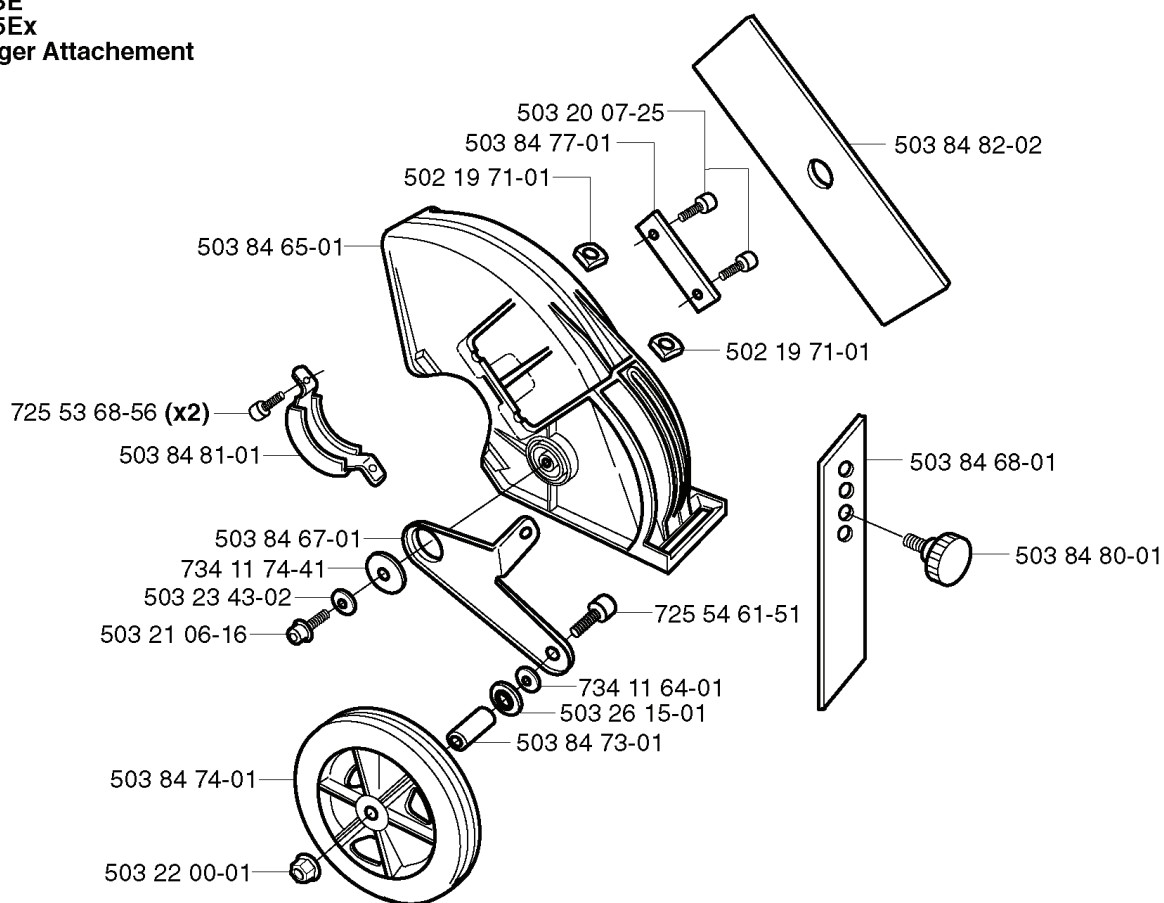

**323E
325Ex
Edger Attachment**