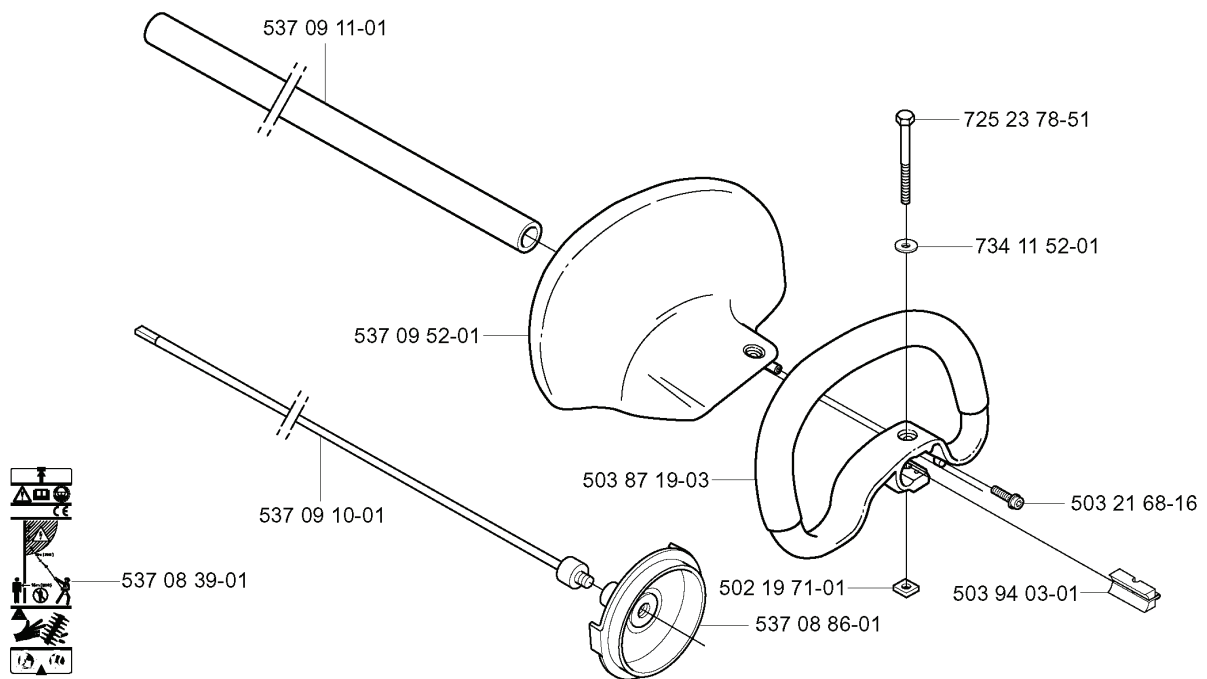

**J** \* compl 537 13 75-01

---

REF.	PART NO.	DESCRIPTION	REMARK	QTY.	KIT
537 1375-01	537137501	ELECTRONIC MODULE		1	
537 04 58-01	537045801	COVER		1	
537 00 00-02	537000002	SCREW		2	
537 04 01-01	537040101	CLUTCH ASSY		1	
537 24 96-02	537249602	FLYWHEEL		1	
731 71 16-51	731711651	HEXAGON NUT FLANGE		1	
537 24 25-01	537242501	CLUTCH HUB		1	
503 21 71-16	503217116	SCREW IHSCT		2	
503 23 51-11	503235111	SPARK PLUG	NGK BPMR 7A	1	
537 23 96-01	537239601	SPARK PLUG CAP		1	

**B** HDA55x

**B** HE3x

---

REF.	PART NO.	DESCRIPTION	REMARK	QTY.	KIT
537 08 27-01	537082701	TUBE		1	
537 09 52-01	537095201	HAND GUARD		1	
537 09 12-01	537091201	DRIVE SHAFT		1	
537 08 39-01	537083901	LABEL		1	
537 08 86-01	537088601	CLUTCH DRUM ASSY		1	
502 19 71-01	502197101	SQUARE NUT		1	
503 87 19-03	503871903	HANDLE		1	
537 09 10-01	537091001	DRIVE SHAFT		1	
537 09 11-01	537091101	TUBE		1	
503 94 03-01	503940301	DISTANCE		1	
503 21 68-16	503216816	SCREW IHSCT		1	
734 11 52-01	734115201	WASHER		1	
725 23 78-51	725237851	SCREW EHHM		1	