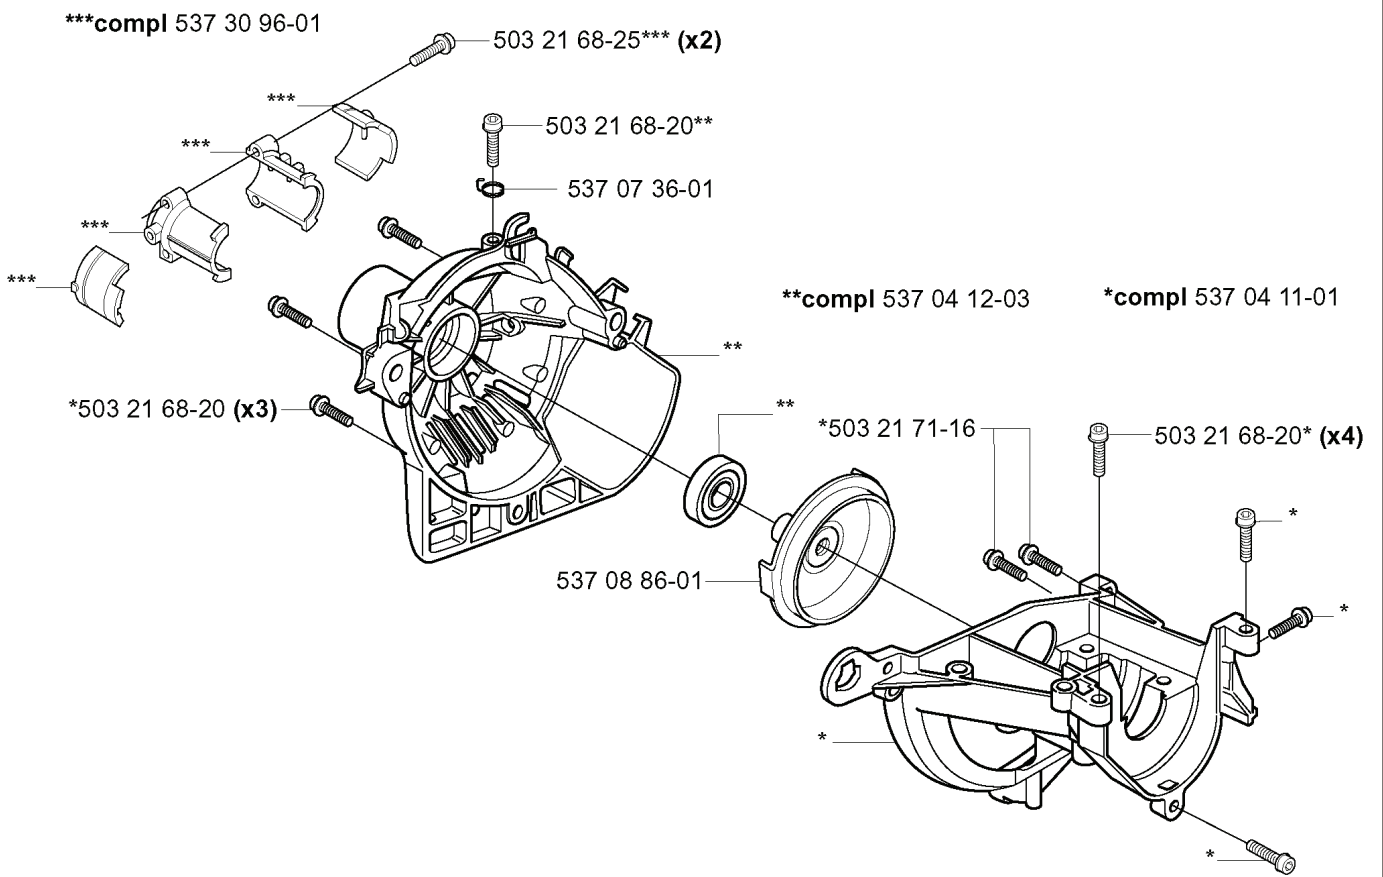

**B** HDA55x

**B** HE3x

---

REF.	PART NO.	DESCRIPTION	REMARK	QTY.	KIT
537 08 27-01	537082701	TUBE		1	
537 09 52-01	537095201	HAND GUARD		1	
537 09 12-01	537091201	DRIVE SHAFT		1	
537 08 39-01	537083901	LABEL		1	
537 08 86-01	537088601	CLUTCH DRUM ASSY		1	
502 19 71-01	502197101	SQUARE NUT		1	
503 87 19-03	503871903	HANDLE		1	
537 09 10-01	537091001	DRIVE SHAFT		1	
537 09 11-01	537091101	TUBE		1	
503 94 03-01	503940301	DISTANCE		1	
503 21 68-16	503216816	SCREW IHSCT		1	
734 11 52-01	734115201	WASHER		1	
725 23 78-51	725237851	SCREW EHHM		1	

**G**

\*\*compl 503 87 33-02

\*compl 503 85 28-01

REF.	PART NO.	DESCRIPTION	REMARK	QTY.	KIT
503 87 33-02	503873302	BRIDGE		1	
735 31 08-20	735310820	E-CLIP		1	
731 71 16-51	731711651	HEXAGON NUT FLANGE		1	
503 21 77-16	503217716	SCREW IHSC T		1	
503 87 36-01	503873601	SPRING		1	
503 87 35-02	503873502	STARTER PAWL		1	
503 96 49-01	503964901	STARTER PULLEY		1	
503 97 98-38	503979838	DECAL	325HDA55X	1	
503 97 98-30	503979830	DECAL	325HE3X	1	
503 97 98-31	503979831	DECAL	325HE4X	1	
503 21 66-18	503216618	SCREW IHSC T	325HE4X	1	
503 21 75-16	503217516	SCREW IHSC FT	325HE4X	2	
503 23 00-42	503230042	WASHER	325HE4X	2	
537 17 45-01	537174501	HANDLE	325HE4X	1	
503 21 68-20	503216820	SCREW IHSC FT		1	
503 85 87-01	503858701	STARTER HOUSING		1	
537 00 84-01	537008401	STARTER HANDLE		1	
503 85 89-01	503858901	STARTER ROPE		1	
503 85 28-01	503852801	STARTER ASSY		1	

**L**

---

REF.	PART NO.	DESCRIPTION	REMARK	QTY.	KIT
537 30 96-01	537309601	SLEEVE		1	
537 08 86-01	537088601	CLUTCH DRUM ASSY		1	
537 07 36-01	537073601	SPRING		1	
503 21 68-25	503216825	SCREW IHSCFT		2	
537 04 12-03	537041203	CLUTCH COVER		1	
503 21 71-16	503217116	SCREW IHSCFT		1	
503 21 68-20	503216820	SCREW IHSCFT		4	
537 04 11-01	537041101	CRANKCASE		1	