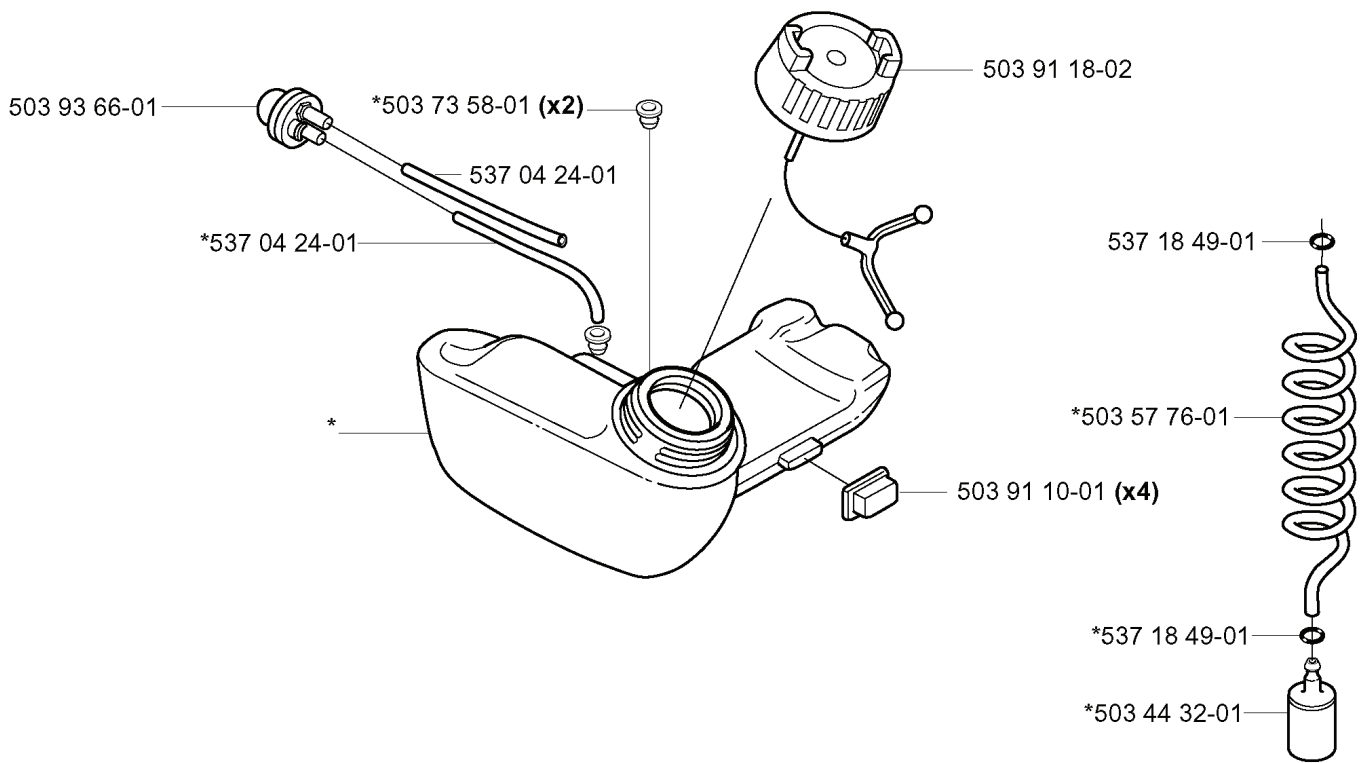

H *compl 537 06 86-02