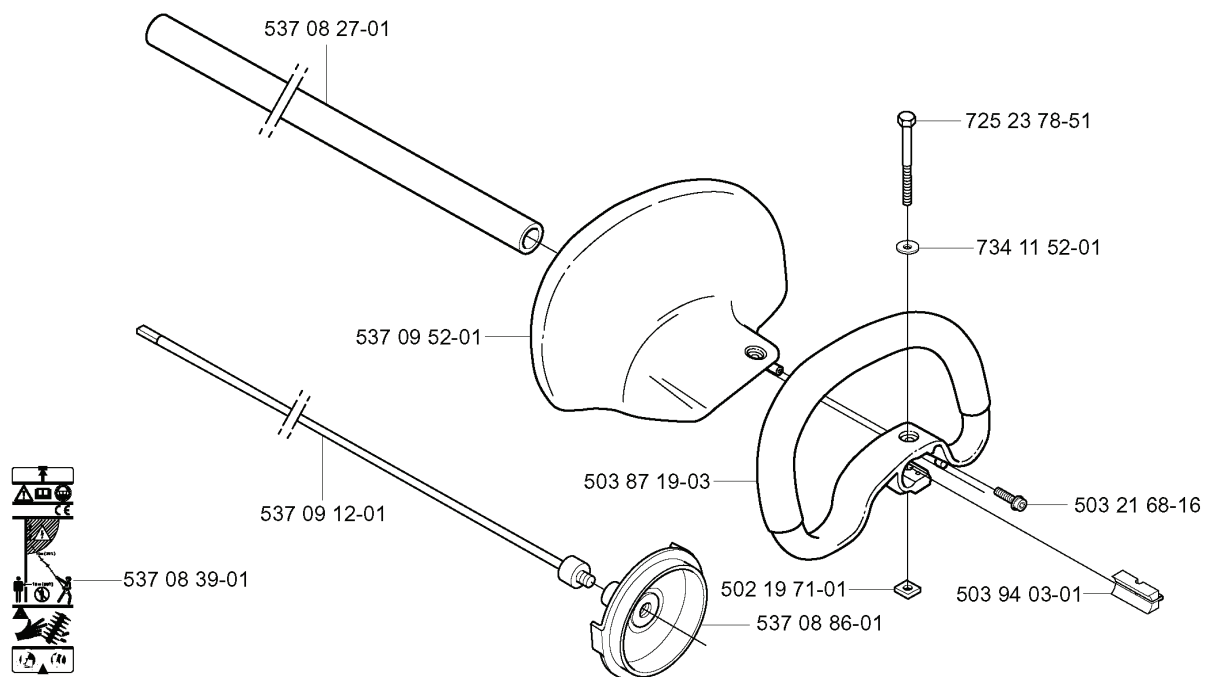

**J** \* compl 537 13 75-01

---

REF.	PART NO.	DESCRIPTION	REMARK	QTY.	KIT
537 1375-01	537137501	ELECTRONIC MODULE		1	
537 04 58-01	537045801	COVER		1	
537 00 00-02	537000002	SCREW		2	
537 04 01-01	537040101	CLUTCH ASSY		1	
537 24 96-02	537249602	FLYWHEEL		1	
731 71 16-51	731711651	HEXAGON NUT FLANGE		1	
537 24 25-01	537242501	CLUTCH HUB		1	
503 21 71-16	503217116	SCREW IHSCT		2	
503 23 51-11	503235111	SPARK PLUG	NGK BPMR 7A	1	
537 23 96-01	537239601	SPARK PLUG CAP		1	

**B** HDA55x

**B** HE3x

---

REF.	PART NO.	DESCRIPTION	REMARK	QTY.	KIT
537 08 27-01	537082701	TUBE		1	
537 09 52-01	537095201	HAND GUARD		1	
537 09 12-01	537091201	DRIVE SHAFT		1	
537 08 39-01	537083901	LABEL		1	
537 08 86-01	537088601	CLUTCH DRUM ASSY		1	
502 19 71-01	502197101	SQUARE NUT		1	
503 87 19-03	503871903	HANDLE		1	
537 09 10-01	537091001	DRIVE SHAFT		1	
537 09 11-01	537091101	TUBE		1	
503 94 03-01	503940301	DISTANCE		1	
503 21 68-16	503216816	SCREW IHSCT		1	
734 11 52-01	734115201	WASHER		1	
725 23 78-51	725237851	SCREW EHHM		1	