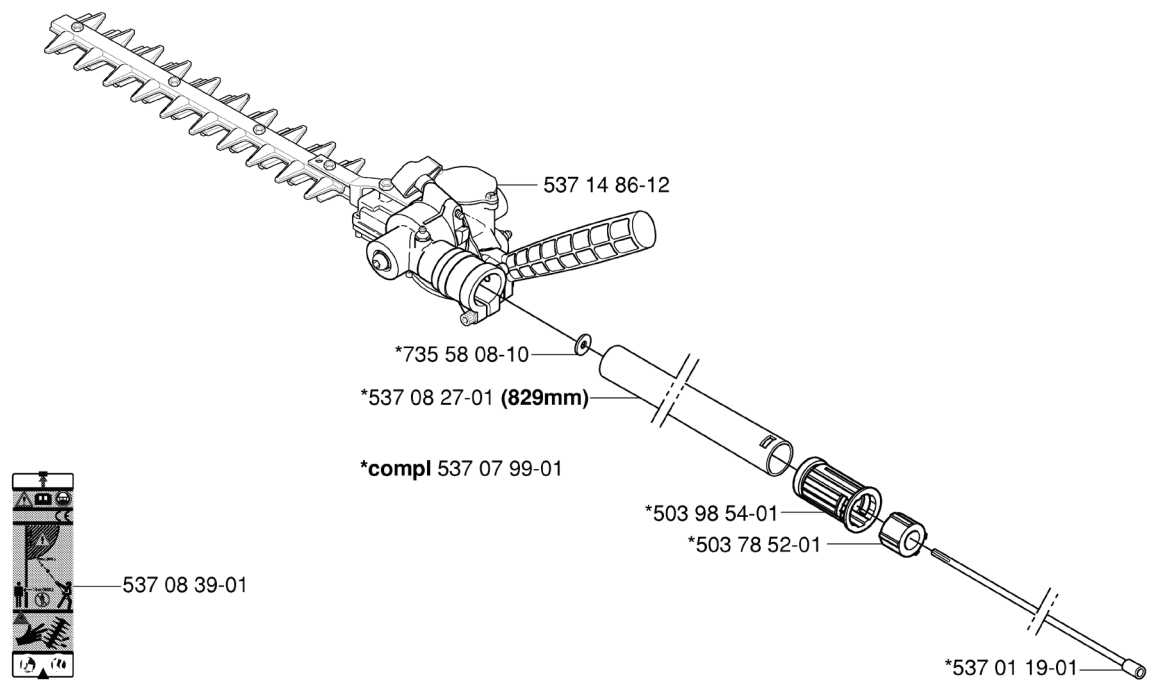

**Q Hedgetrimmer Attachment HA110**  
 compl 537 19 66-01

**Q Hedgetrimmer Attachment HA850**  
 compl 537 19 66-02

REF.	PART NO.	DESCRIPTION	REMARK	QTY.	KIT
537 1966-01	537196601	ATTACHMENT		1	
537 1985-01	537198501	LABEL		1	
537 1486-11	537148611	CUTTING DECK		1	
537 01 19-01	537011901	DRIVE SHAFT		1	
735 58 55-01	735585501	WASHER		1	
537 07 99-01	537079901	TUBE		1	
537 19 58-01	537195801	TUBE	110MM	1	
537 08 27-01	537082701	TUBE		1	
537 08 39-01	537083901	LABEL		1	
503 98 54-01	503985401	BEARING CAGE		1	
503 78 52-01	503785201	SUPPORTING BEARING		1	
537 19 59-01	537195901	DRIVE SHAFT		1	
537 14 86-12	537148612	CUTTING DECK		1	
503 21 68-16	503216816	SCREW IHSCT		1	
537 09 52-01	537095201	HAND GUARD		1	
537 19 66-02	537196602	HEDGETRIMMER ATTACHMENT		1	
735 58 08-10	735580810	LOCKWASHER		1	