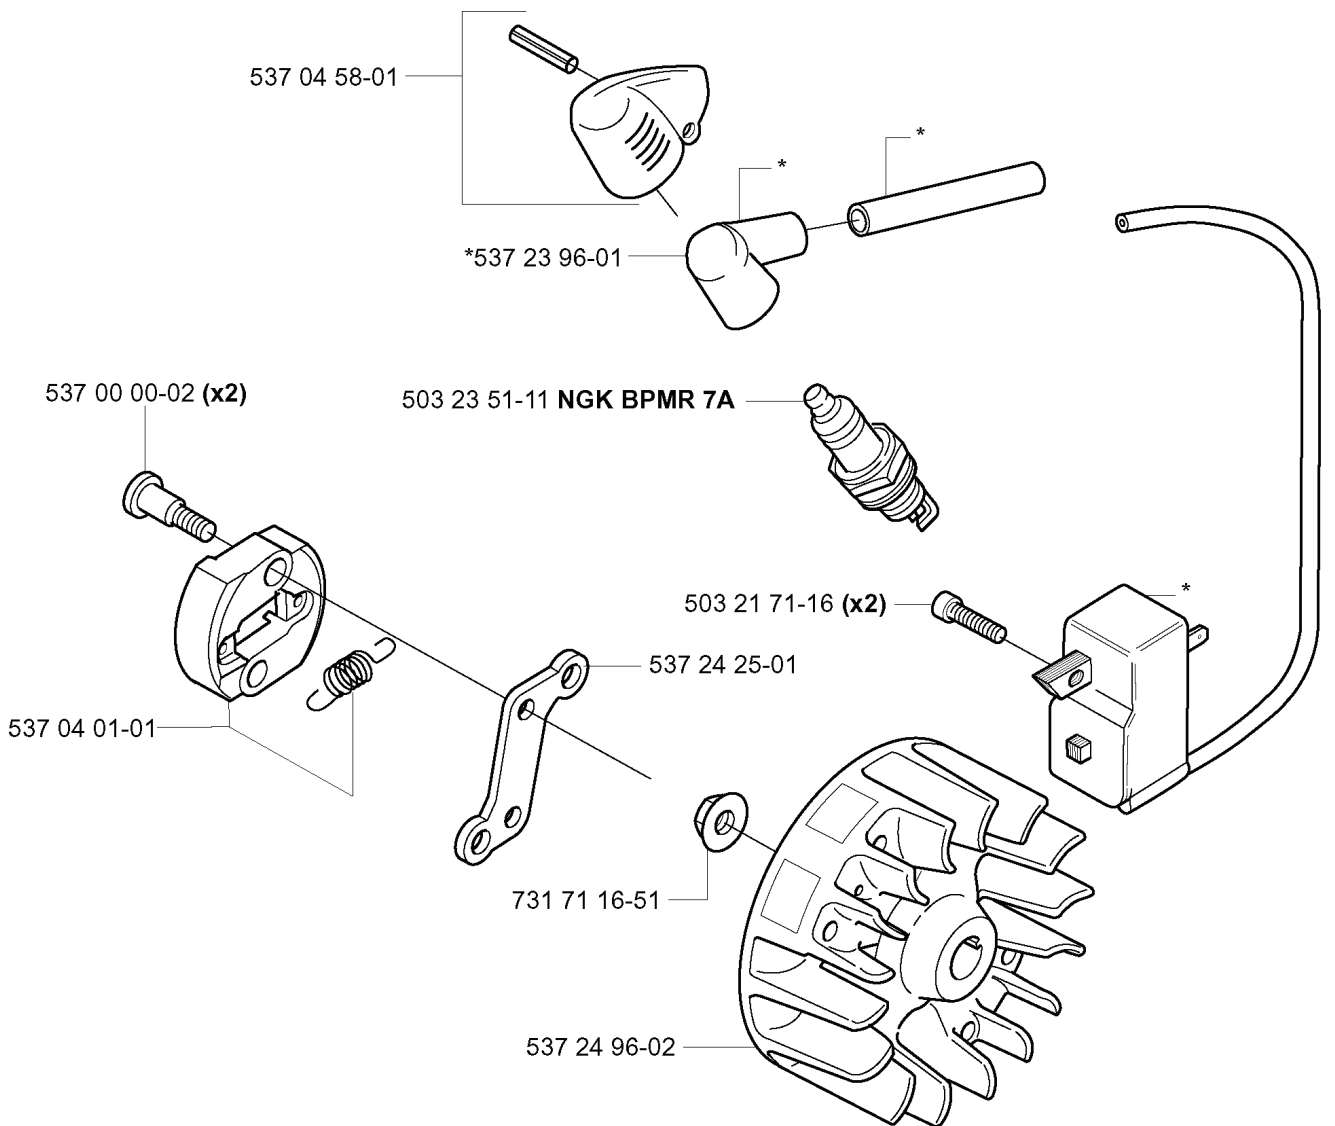

J * compl 537 13 75-01