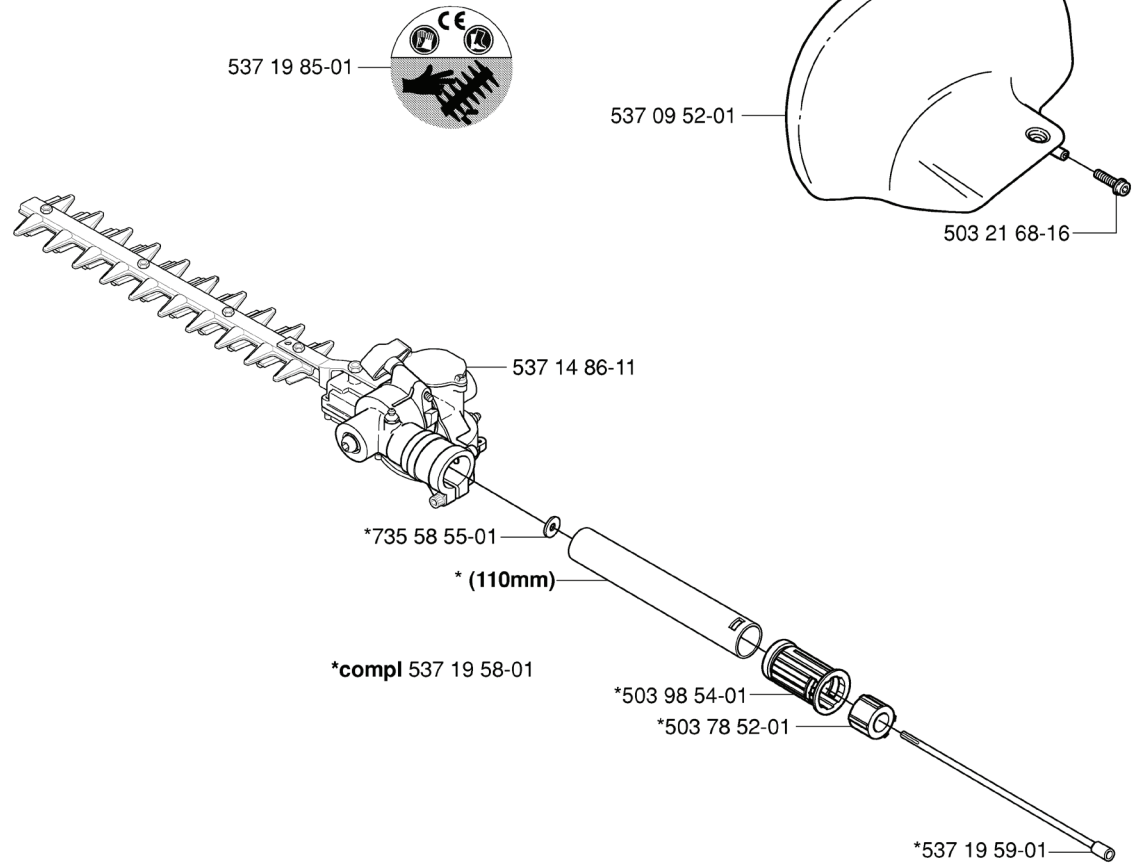

**Q Hedgetrimmer Attachment HA110**  
 compl 537 19 66-01

**Q Hedgetrimmer Attachment HA850**  
 compl 537 19 66-02

REF.	PART NO.	DESCRIPTION	REMARK	QTY.	KIT
537 1966-01	537196601	ATTACHMENT		1	
537 1985-01	537198501	LABEL		1	
537 1486-11	537148611	CUTTING DECK		1	
537 01 19-01	537011901	DRIVE SHAFT		1	
735 58 55-01	735585501	WASHER		1	
537 07 99-01	537079901	TUBE		1	
537 19 58-01	537195801	TUBE	110MM	1	
537 08 27-01	537082701	TUBE		1	
537 08 39-01	537083901	LABEL		1	
503 98 54-01	503985401	BEARING CAGE		1	
503 78 52-01	503785201	SUPPORTING BEARING		1	
537 19 59-01	537195901	DRIVE SHAFT		1	
537 14 86-12	537148612	CUTTING DECK		1	
503 21 68-16	503216816	SCREW IHSCT		1	
537 09 52-01	537095201	HAND GUARD		1	
537 19 66-02	537196602	HEDGETRIMMER ATTACHMENT		1	
735 58 08-10	735580810	LOCKWASHER		1	

**F**

REF.	PART NO.	DESCRIPTION	REMARK	QTY.	KIT
503 89 03-01	503890301	FILTER HOLDER		1	
503 88 79-01	503887901	HUB CAP		1	
503 21 75-50	503217550	SCREW IHSCFT		2	
731 23 14-01	731231401	HEXAGON NUT		1	
503 96 25-01	503962501	CHOKE CONTROL		1	
503 21 75-16	503217516	SCREW IHSCFT		1	
537 18 63-01	537186301	AIR FILTER		1	
503 88 80-01	503888001	FILTER COVER		1	
502 20 40-01	502204001	KNOB		1	
502 20 65-03	502206503	SCREW EHHM		1	
503 91 09-01	503910901	INSULATION WALL		1	
503 49 71-01	503497101	GASKET		1	
503 28 31-13	503283113	CARBURETTOR		1	
503 20 14-25	503201425	SCREW IHSCFMO		2	
503 22 65-04	503226504	SQUARE NUT		2	
503 94 26-01	503942601	INLET PIPE		1	