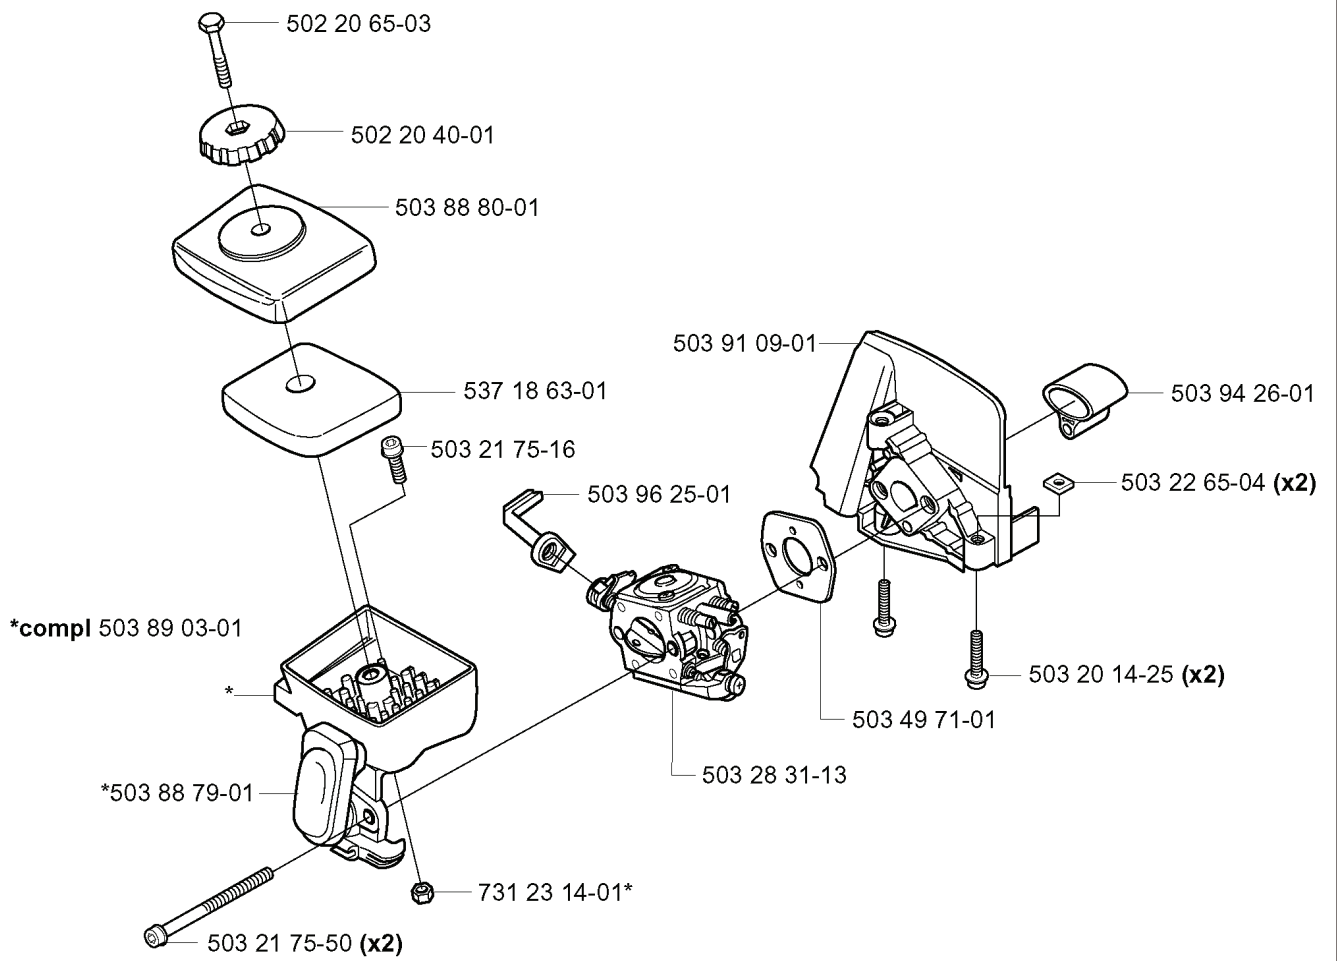

**Q Hedgetrimmer Attachment HA110**  
 compl 537 19 66-01

**Q Hedgetrimmer Attachment HA850**  
 compl 537 19 66-02

REF.	PART NO.	DESCRIPTION	REMARK	QTY.	KIT
537 1966-01	537196601	ATTACHMENT		1	
537 1985-01	537198501	LABEL		1	
537 1486-11	537148611	CUTTING DECK		1	
537 01 19-01	537011901	DRIVE SHAFT		1	
735 58 55-01	735585501	WASHER		1	
537 07 99-01	537079901	TUBE		1	
537 19 58-01	537195801	TUBE	110MM	1	
537 08 27-01	537082701	TUBE		1	
537 08 39-01	537083901	LABEL		1	
503 98 54-01	503985401	BEARING CAGE		1	
503 78 52-01	503785201	SUPPORTING BEARING		1	
537 19 59-01	537195901	DRIVE SHAFT		1	
537 14 86-12	537148612	CUTTING DECK		1	
503 21 68-16	503216816	SCREW IHSCT		1	
537 09 52-01	537095201	HAND GUARD		1	
537 19 66-02	537196602	HEDGETRIMMER ATTACHMENT		1	
735 58 08-10	735580810	LOCKWASHER		1	

**F**

REF.	PART NO.	DESCRIPTION	REMARK	QTY.	KIT
503 89 03-01	503890301	FILTER HOLDER		1	
503 88 79-01	503887901	HUB CAP		1	
503 21 75-50	503217550	SCREW IHSCFT		2	
731 23 14-01	731231401	HEXAGON NUT		1	
503 96 25-01	503962501	CHOKE CONTROL		1	
503 21 75-16	503217516	SCREW IHSCFT		1	
537 18 63-01	537186301	AIR FILTER		1	
503 88 80-01	503888001	FILTER COVER		1	
502 20 40-01	502204001	KNOB		1	
502 20 65-03	502206503	SCREW EHHM		1	
503 91 09-01	503910901	INSULATION WALL		1	
503 49 71-01	503497101	GASKET		1	
503 28 31-13	503283113	CARBURETTOR		1	
503 20 14-25	503201425	SCREW IHSCFMO		2	
503 22 65-04	503226504	SQUARE NUT		2	
503 94 26-01	503942601	INLET PIPE		1	