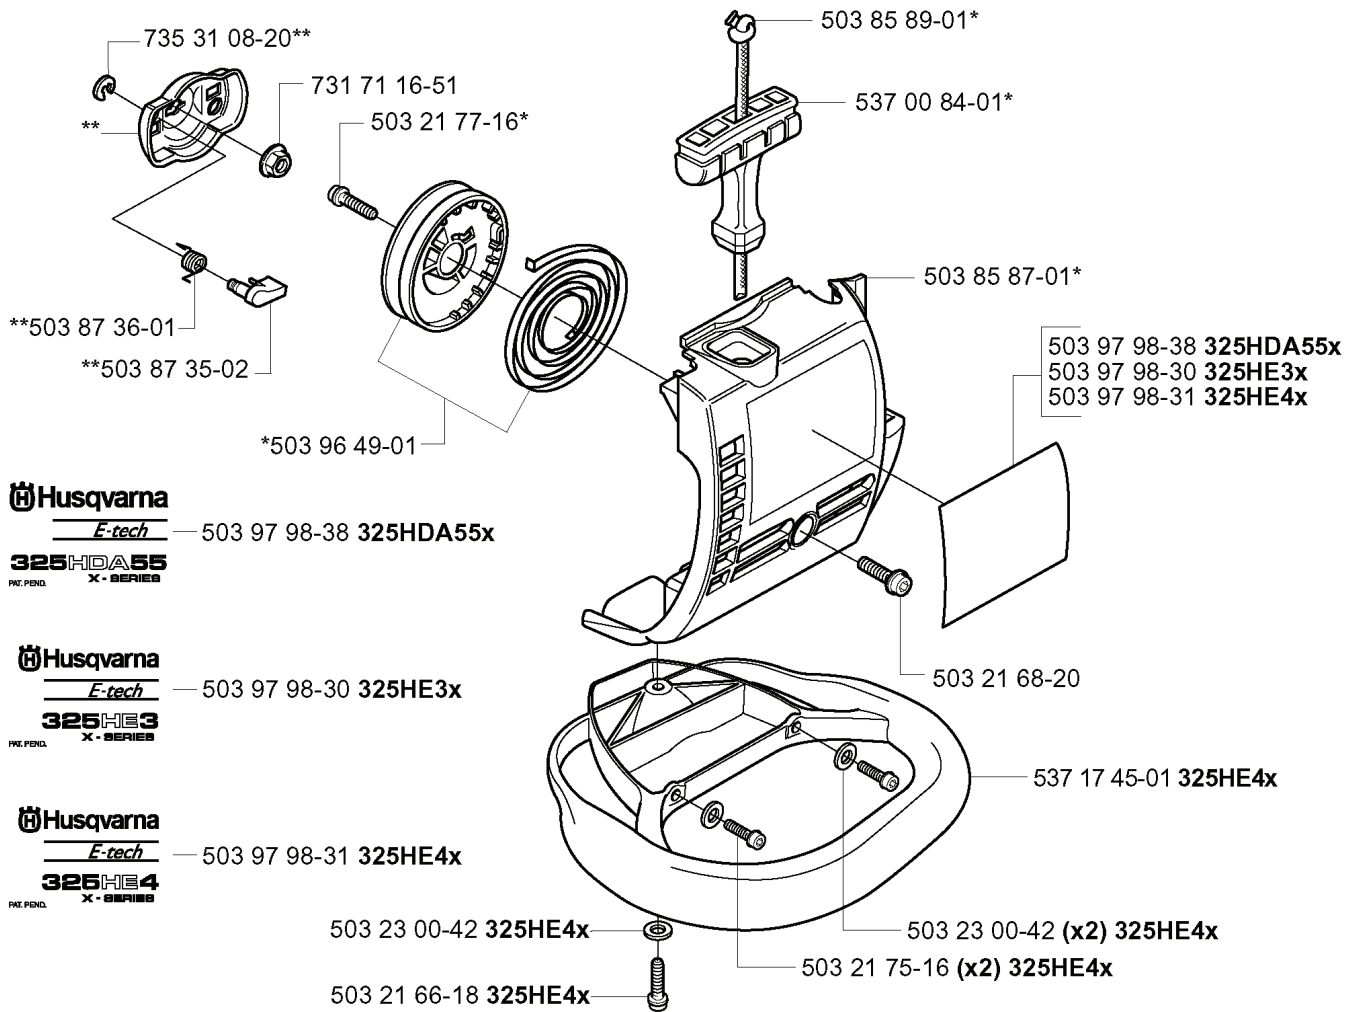

**B** HDA55x

**B** HE3x

---

REF.	PART NO.	DESCRIPTION	REMARK	QTY.	KIT
537 08 27-01	537082701	TUBE		1	
537 09 52-01	537095201	HAND GUARD		1	
537 09 12-01	537091201	DRIVE SHAFT		1	
537 08 39-01	537083901	LABEL		1	
537 08 86-01	537088601	CLUTCH DRUM ASSY		1	
502 19 71-01	502197101	SQUARE NUT		1	
503 87 19-03	503871903	HANDLE		1	
537 09 10-01	537091001	DRIVE SHAFT		1	
537 09 11-01	537091101	TUBE		1	
503 94 03-01	503940301	DISTANCE		1	
503 21 68-16	503216816	SCREW IHSCT		1	
734 11 52-01	734115201	WASHER		1	
725 23 78-51	725237851	SCREW EHHM		1	

**G**

\*\*compl 503 87 33-02

\*compl 503 85 28-01

REF.	PART NO.	DESCRIPTION	REMARK	QTY.	KIT
503 87 33-02	503873302	BRIDGE		1	
735 31 08-20	735310820	E-CLIP		1	
731 71 16-51	731711651	HEXAGON NUT FLANGE		1	
503 21 77-16	503217716	SCREW IHSC T		1	
503 87 36-01	503873601	SPRING		1	
503 87 35-02	503873502	STARTER PAWL		1	
503 96 49-01	503964901	STARTER PULLEY		1	
503 97 98-38	503979838	DECAL	325HDA55X	1	
503 97 98-30	503979830	DECAL	325HE3X	1	
503 97 98-31	503979831	DECAL	325HE4X	1	
503 21 66-18	503216618	SCREW IHSC T	325HE4X	1	
503 21 75-16	503217516	SCREW IHSC FT	325HE4X	2	
503 23 00-42	503230042	WASHER	325HE4X	2	
537 17 45-01	537174501	HANDLE	325HE4X	1	
503 21 68-20	503216820	SCREW IHSC FT		1	
503 85 87-01	503858701	STARTER HOUSING		1	
537 00 84-01	537008401	STARTER HANDLE		1	
503 85 89-01	503858901	STARTER ROPE		1	
503 85 28-01	503852801	STARTER ASSY		1	