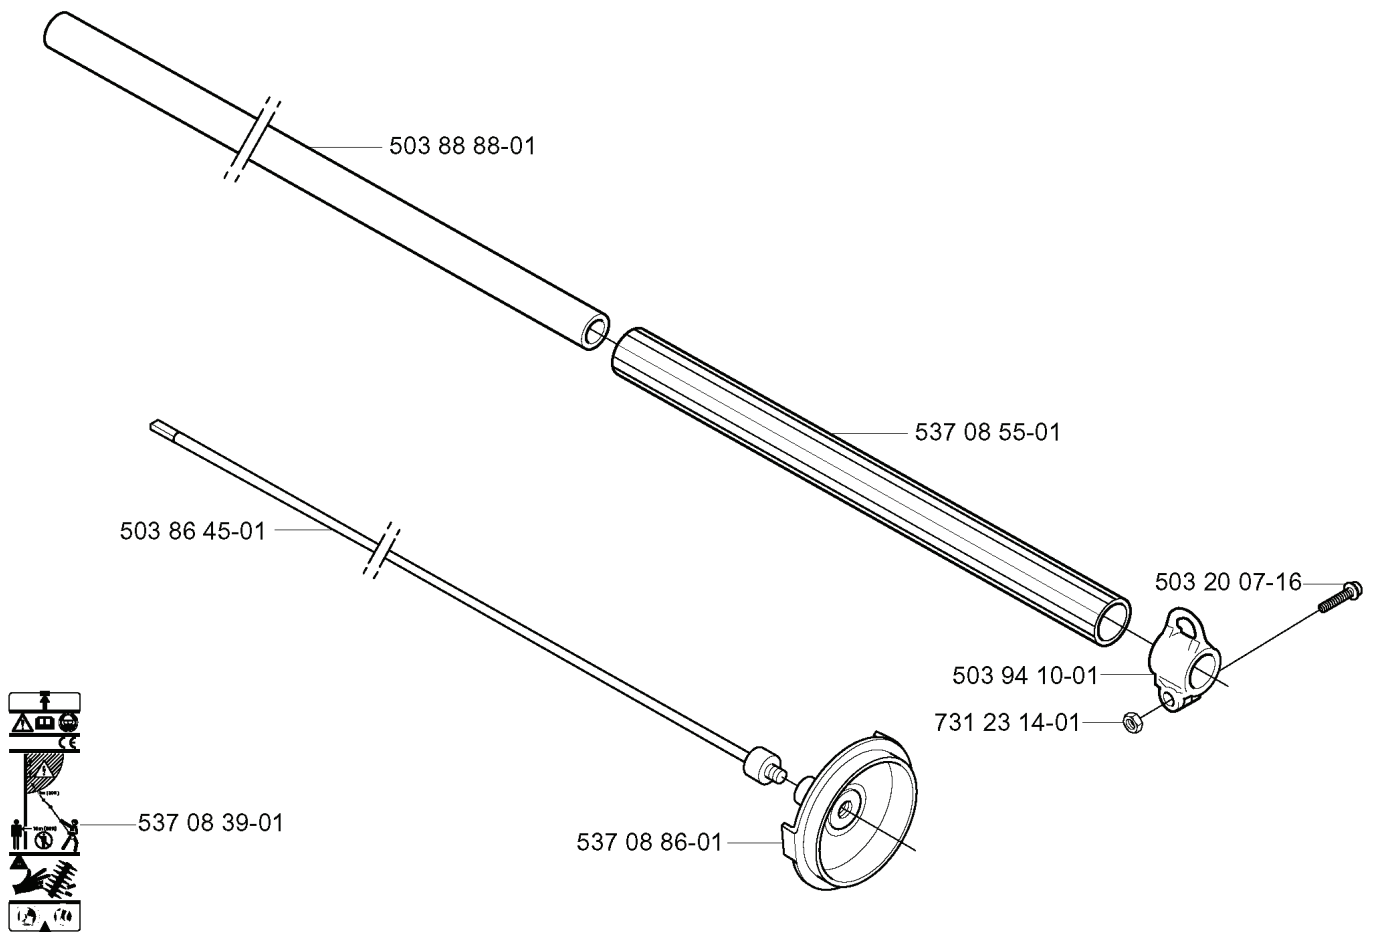

**C**

---

REF.	PART NO.	DESCRIPTION	REMARK	QTY.	KIT
537 12 41-01	537124101	PROTECTIVE PLATE	HDA55X	1	
537 12 36-01	537123601	KNIFE COVER		1	
537 18 46-01	537184601	SCREW		3	
501 36 02-05	501360205	WASHER		4	
537 12 25-01	537122501	BLADE		1	
537 18 44-01	537184401	GUIDE RAIL		1	
537 18 45-01	537184501	SCREW		1	
537 12 38-01	537123801	SCREW		1	
501 36 49-38	501364938	SCREW		1	
537 18 47-01	537184701	NUT		4	

**K**

---

REF.	PART NO.	DESCRIPTION	REMARK	QTY.	KIT
537 01 41-01	537014101	GASKET		1	
537 03 20-05	537032005	PISTON		1	
503 28 90-41	503289041	PISTON RING		2	
737 44 08-00	737440800	CIRCLIP		2	
503 71 22-01	503712201	BEARING		1	
537 01 32-75	537013275	PISTON		1	
503 20 02-35	503200235	SCREW IHSCFM		4	
503 87 17-01	503871701	SPARK ARRESTER SCREEN		1	
503 20 29-50	503202950	SCREW IHSCFM		2	
537 03 94-01	537039401	MUFFLER ASSY		1	

# D

REF.	PART NO.	DESCRIPTION	REMARK	QTY.	KIT
5039181-01	503918101	THROTTLE LEVER		1	
5038779-01	503877901	THROTTLE TRIGGER		1	
5039956-02	503995602	HANDLE HALF		1	
5039613-01	503961301	SCREW		1	
5038780-01	503878001	THROTTLE LOCKOUT		1	
5370113-01	537011301	RECOIL SPRING		1	
5039614-01	503961401	ABSORBER		1	
5039955-02	503995502	HANDLE HALF		1	
5038785-01	503878501	SHORT CIRCUIT CABLE		1	
5370525-01	537052501	THROTTLE CABLE ASSY		1	
7404206-00	740420600	O-RING		1	
5032166-20	503216620	SCREW IHSCT		5	
5037182-01	503718201	SWITCH		1	

**B HE4x**

---

REF.	PART NO.	DESCRIPTION	REMARK	QTY.	KIT
503 88 88-01	503888801	TUBE		1	
503 86 45-01	503864501	DRIVE SHAFT		1	
537 08 39-01	537083901	LABEL		1	
537 08 86-01	537088601	CLUTCH DRUM ASSY		1	
731 23 14-01	731231401	HEXAGON NUT		1	
503 94 10-01	503941001	HOOK		1	
503 20 07-16	503200716	SCREW IHSCFM		1	
537 08 55-01	537085501	HANDLE		1	