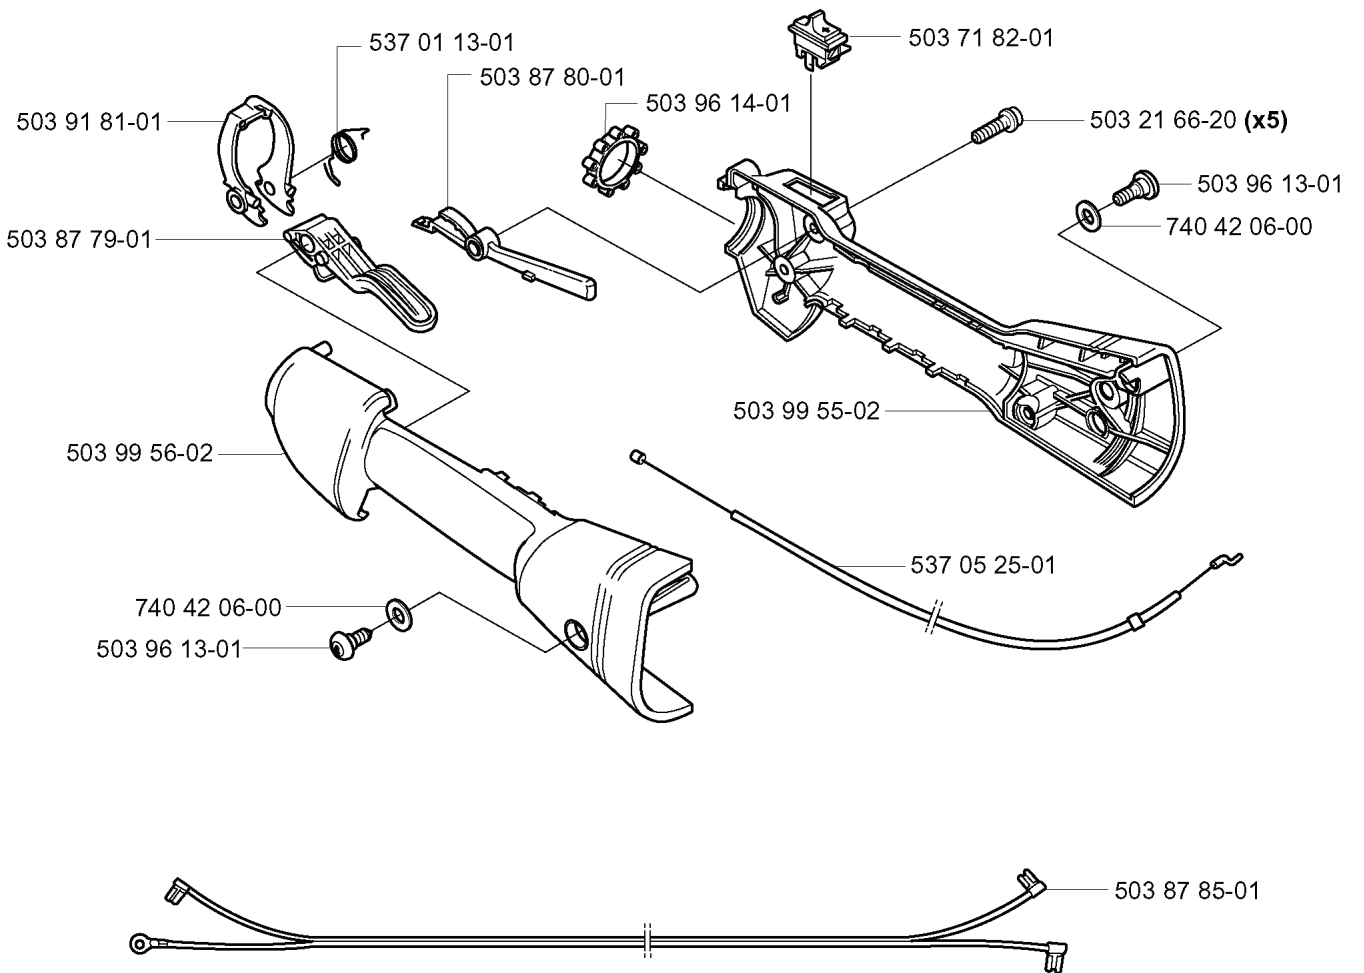

**M** \*compl 503 85 24-74

---

REF.	PART NO.	DESCRIPTION	REMARK	QTY.	KIT
503 85 24 74	503852474	CRANKSHAFT ASSY		1	
738 21 01- 10	738210110	BALL BEARING		1	
503 94 02- 01	503940201	BEARING CAGE		1	
503 83 61- 01	503836101	BEARING CAGE		1	
503 94 05- 01	503940501	CUP		1	
503 71 22- 01	503712201	BEARING		1	

**K**

---

REF.	PART NO.	DESCRIPTION	REMARK	QTY.	KIT
537 01 41-01	537014101	GASKET		1	
537 03 20-05	537032005	PISTON		1	
503 28 90-41	503289041	PISTON RING		2	
737 44 08-00	737440800	CIRCLIP		2	
503 71 22-01	503712201	BEARING		1	
537 01 32-75	537013275	PISTON		1	
503 20 02-35	503200235	SCREW IHSCFM		4	
503 87 17-01	503871701	SPARK ARRESTER SCREEN		1	
503 20 29-50	503202950	SCREW IHSCFM		2	
537 03 94-01	537039401	MUFFLER ASSY		1	

# D

REF.	PART NO.	DESCRIPTION	REMARK	QTY.	KIT
5039181-01	503918101	THROTTLE LEVER		1	
5038779-01	503877901	THROTTLE TRIGGER		1	
5039956-02	503995602	HANDLE HALF		1	
5039613-01	503961301	SCREW		1	
5038780-01	503878001	THROTTLE LOCKOUT		1	
5370113-01	537011301	RECOIL SPRING		1	
5039614-01	503961401	ABSORBER		1	
5039955-02	503995502	HANDLE HALF		1	
5038785-01	503878501	SHORT CIRCUIT CABLE		1	
5370525-01	537052501	THROTTLE CABLE ASSY		1	
7404206-00	740420600	O-RING		1	
5032166-20	503216620	SCREW IHSCT		5	
5037182-01	503718201	SWITCH		1	

**B HE4x**

---

REF.	PART NO.	DESCRIPTION	REMARK	QTY.	KIT
503 88 88-01	503888801	TUBE		1	
503 86 45-01	503864501	DRIVE SHAFT		1	
537 08 39-01	537083901	LABEL		1	
537 08 86-01	537088601	CLUTCH DRUM ASSY		1	
731 23 14-01	731231401	HEXAGON NUT		1	
503 94 10-01	503941001	HOOK		1	
503 20 07-16	503200716	SCREW IHSCFM		1	
537 08 55-01	537085501	HANDLE		1	