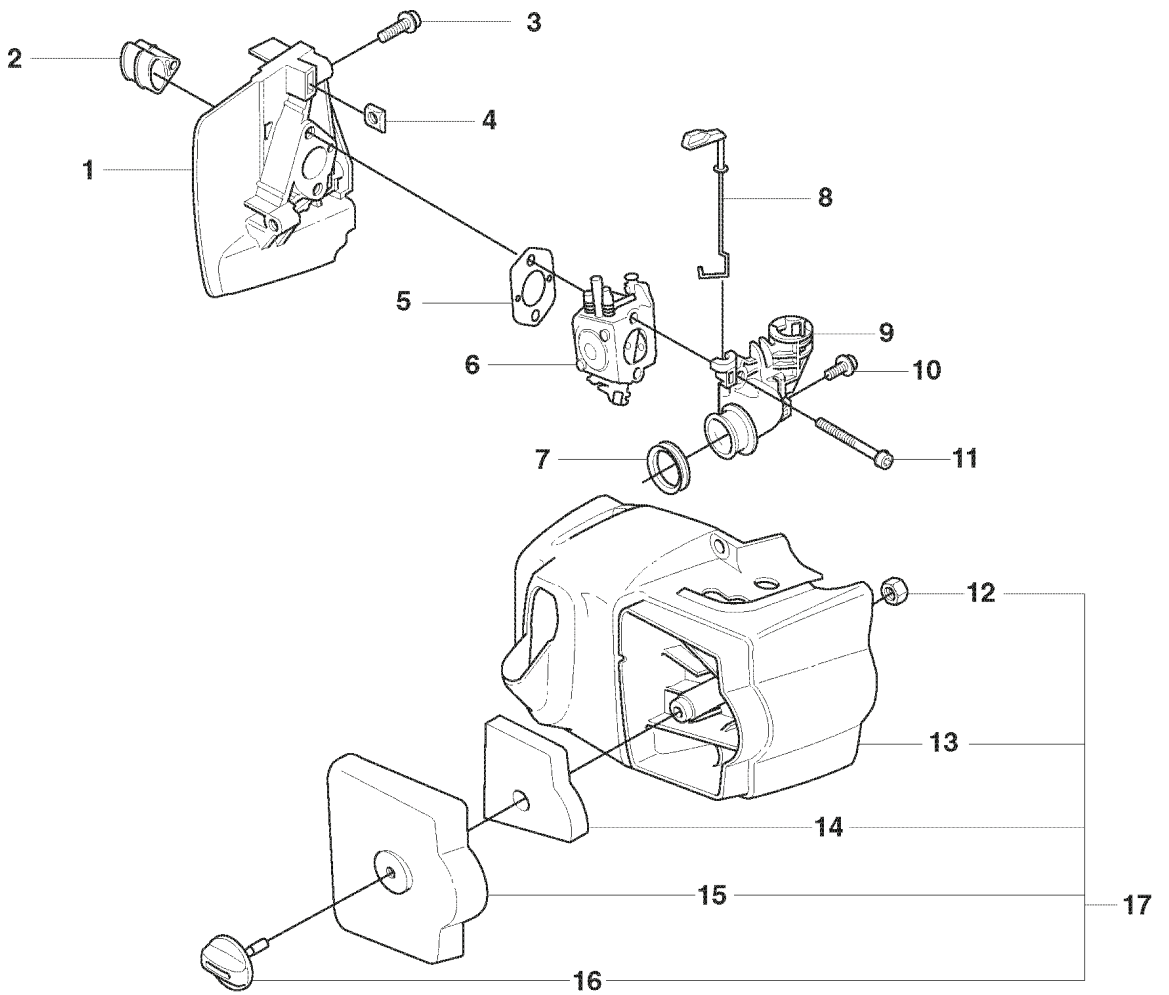

G

REF.	PART NO.	DESCRIPTION	REMARK	QTY.	KIT
1	503910901	INSULATION WALL		1	
2	503942601	INLET PIPE		1	
3	503201425	SCREW IHSCFMO		2	
4	503226504	SQUARE NUT		2	
5	503497101	GASKET		1	
6	503283403	CARBURETTOR		1	
7	740681121	V-RING		1	
8	537023301	CHOKE CONTROL		1	
9	537057801	BRACKET		1	
10	503217716	SCREW IHSCFT		1	
11	503217550	SCREW IHSCFT		2	
12	731231401	HEXAGON NUT		1	
13	537062406	CYLINDER COVER		1	
14	537255301	AIR FILTER		1	
15	537066301	FILTER COVER		1	
16	537213210	KNOB		1	
17	537411904	CYLINDER COVER ASSY		1