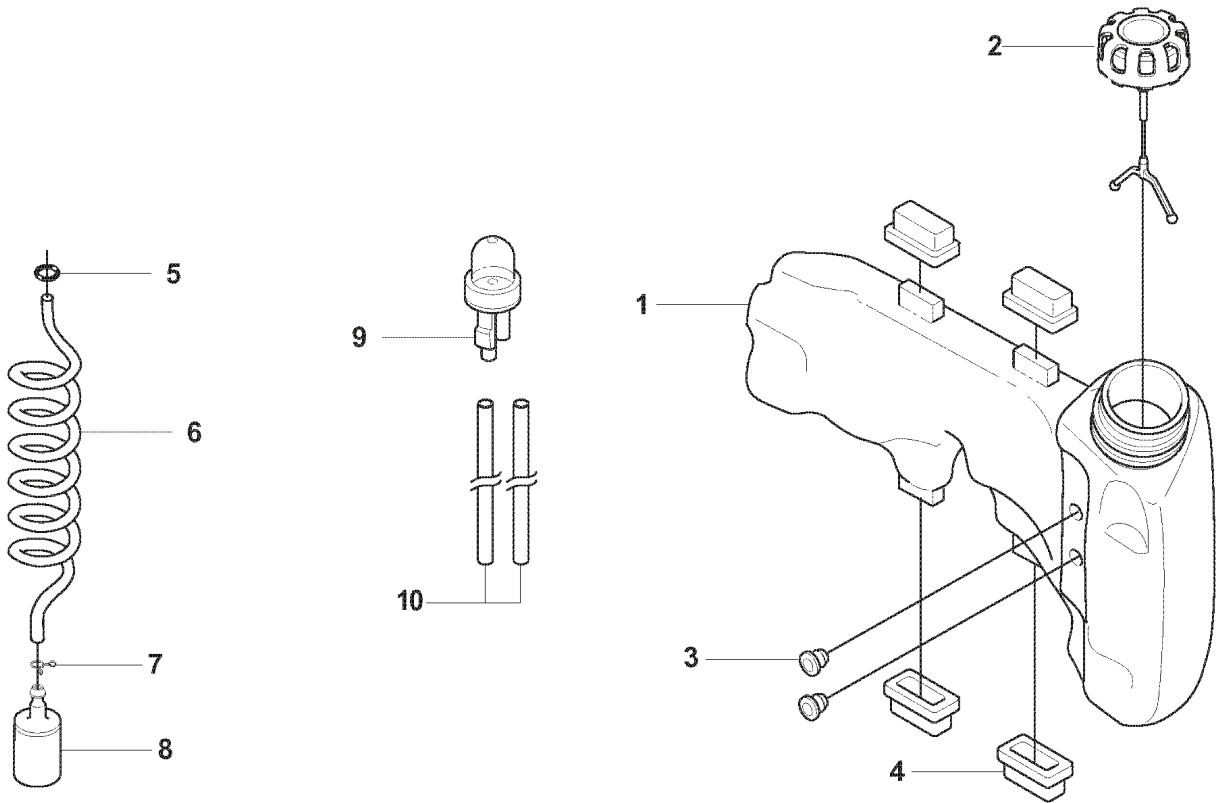

C

REF.	PART NO.	DESCRIPTION	REMARK	QTY.	KIT
1	503984703	FUEL TANK		1	
2	504113201	TANK CAP		1	
3	503735801	BUSHING		2	
4	503911001	SUSPENSION		4	
5	537184901	O-RING		1	
6	544325001	FUEL HOSE		1	
7	504022401	HOSE CLAMP		1	
8	503443201	FUEL FILTER		1	
9	503936601	PURGE		1	
10	544977501	FUEL HOSE		2