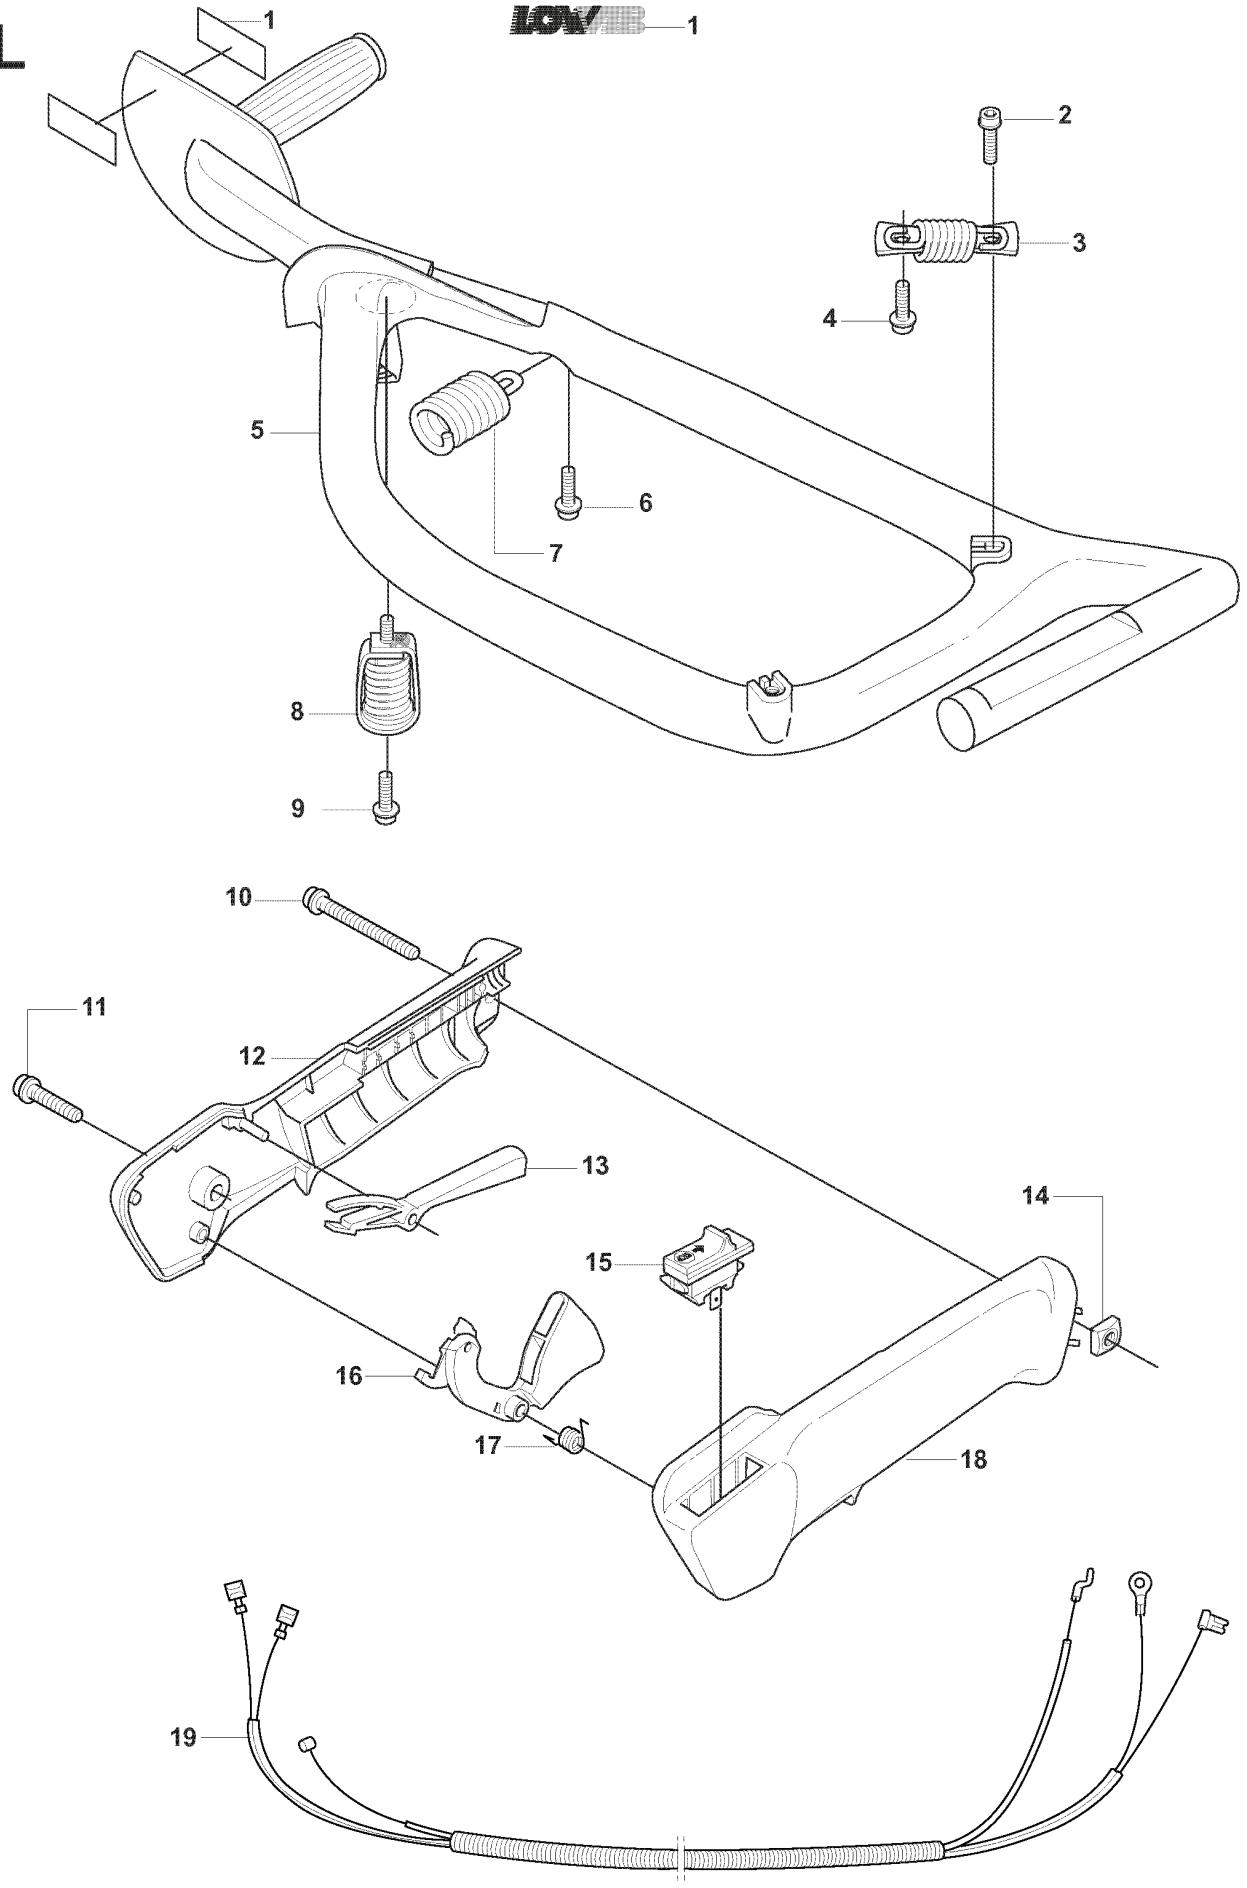

REF.	PART NO.	DESCRIPTION	REMARK	QTY.	KIT
1	503283403	CARBURETTOR		1	
2	537020901	SHAFT ASSY		1	
3	503481801	SCREW		1	
4	537021101	VALVE		1	
5	503481901	COLLAR		1	
6	537143401	LEVER		1	
7	537021001	SPRING		1	
8	503479001	SCREW		1	
9	537019801	LEVER		1	
10	503478901	COLLAR		1	
11	503480501	SCREW		2	
12	503974301	COVER		1	
13	537048901	DIAPHRAGM		1	
14	537020401	GASKET		1	
15	503480101	SCREW		1	
16	503480001	PIN RETAINING SCREW		1	
17	503665901	LEVER		1	
18	537020301	SPRING		1	
19	503479701	VALVE		1	
20	537020801	PLUG		1	
21	537012601	SPRING		1	
22	537012501	BALL		1	
23	503535701	STRAINER		1	
24	503480801	SPRING		1	
25	503974001	WASHER		1	
26	537127801	SCREW		1	
27	537020601	SCREW		1	
28	537143501	RETAINER		1	
29	503974001	WASHER		1	
30	537019901	VALVE		1	
31	503479201	SCREW		1	
32	503755301	SCREW		1	
33	537019701	SPRING		1	
34	537019601	SHAFT ASSY		1	
35	537020001	DIAPHRAGM PUMP		1	
36	537020101	GASKET		1	
37	503481101	PIECE		1	
38	537020201	COVER		1	
39	503479601	SCREW		1	
40	537020701	SCREW		1	
41	531004552	GASKET KIT		1	
42	531004553	GASKET KIT		1	

L

LOWE 1

REF.	PART NO.	DESCRIPTION	REMARK	QTY.	KIT
1	503734501	LABEL		2	
2	503216816	SCREW IH SCT		2	
3	537272401	ANTIVIBRATION ELEMENT		2	
4	503216816	SCREW IH SCT		2	
5	503984102	FRAME		1	
6	503216816	SCREW IH SCT		2	
7	503770701	ANTIVIBRATION ELEMENT		2	
8	503853803	ANTIVIBRATION ELEMENT		1	
9	503200716	SCREW IH SCFM		1	
10	503200235	SCREW IH SCFM		1	
11	503210722	SCREW IH SCT		1	
12	502208606	HANDLE HALF		1	
13	502199401	THROTTLE LOCKOUT		1	
14	503226504	SQUARE NUT		1	
15	537419001	SWITCH		1	
16	502199201	THROTTLE TRIGGER		1	
17	503794101	RECOIL SPRING		1	
18	502208506	HANDLE HALF		1	
19	537052003	WIRING ASSY		1	