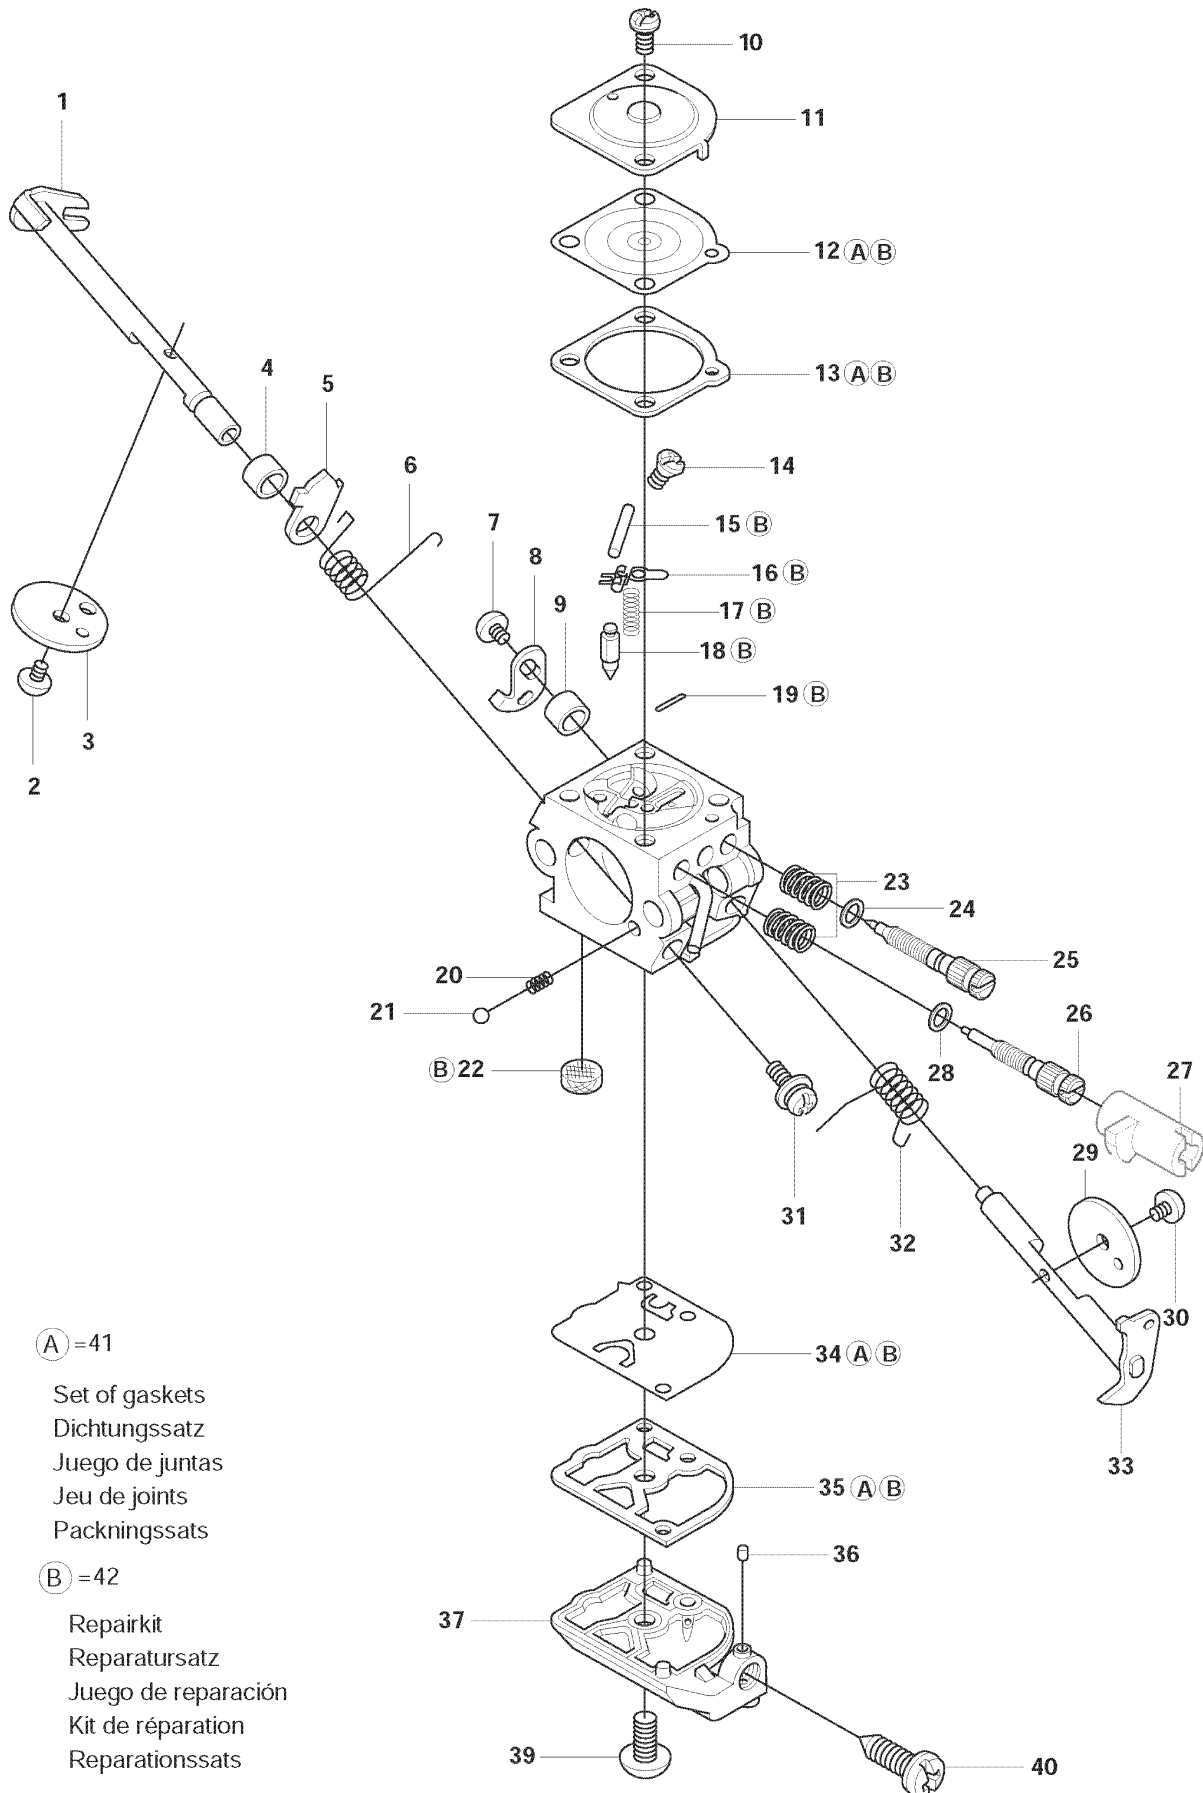

M

ZAMA C1Q - EL 26A

(A) = 41

Set of gaskets
Dichtungssatz
Juego de juntas
Jeu de joints
Packningssats

(B) = 42

Repairkit
Reparatursatz
Juego de reparación
Kit de réparation
Reparationssats

REF.	PART NO.	DESCRIPTION	REMARK	QTY.	KIT
1	503283403	CARBURETTOR		1	
2	537020901	SHAFT ASSY		1	
3	503481801	SCREW		1	
4	537021101	VALVE		1	
5	503481901	COLLAR		1	
6	537143401	LEVER		1	
7	537021001	SPRING		1	
8	503479001	SCREW		1	
9	537019801	LEVER		1	
10	503478901	COLLAR		1	
11	503480501	SCREW		2	
12	503974301	COVER		1	
13	537048901	DIAPHRAGM		1	
14	537020401	GASKET		1	
15	503480101	SCREW		1	
16	503480001	PIN RETAINING SCREW		1	
17	503665901	LEVER		1	
18	537020301	SPRING		1	
19	503479701	VALVE		1	
20	537020801	PLUG		1	
21	537012601	SPRING		1	
22	537012501	BALL		1	
23	503535701	STRAINER		1	
24	503480801	SPRING		1	
25	503974001	WASHER		1	
26	537127801	SCREW		1	
27	537020601	SCREW		1	
28	537143501	RETAINER		1	
29	503974001	WASHER		1	
30	537019901	VALVE		1	
31	503479201	SCREW		1	
32	503755301	SCREW		1	
33	537019701	SPRING		1	
34	537019601	SHAFT ASSY		1	
35	537020001	DIAPHRAGM PUMP		1	
36	537020101	GASKET		1	
37	503481101	PIECE		1	
38	537020201	COVER		1	
39	503479601	SCREW		1	
40	537020701	SCREW		1	
41	531004552	GASKET KIT		1	
42	531004553	GASKET KIT		1