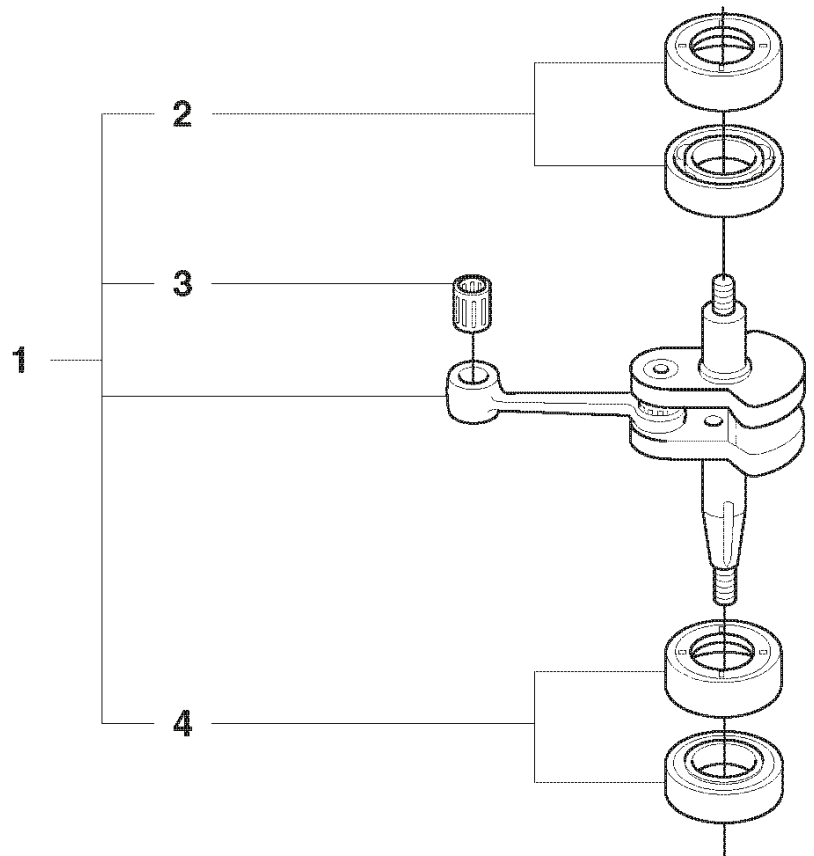

A

REF.	PART NO.	DESCRIPTION	REMARK	QTY.	KIT
1	537128105	CRANKSHAFT ASSY		1	
2	503940203	BEARING CAGE		1	
3	503712201	BEARING		1	
4	537128802	BEARING CAGE		1