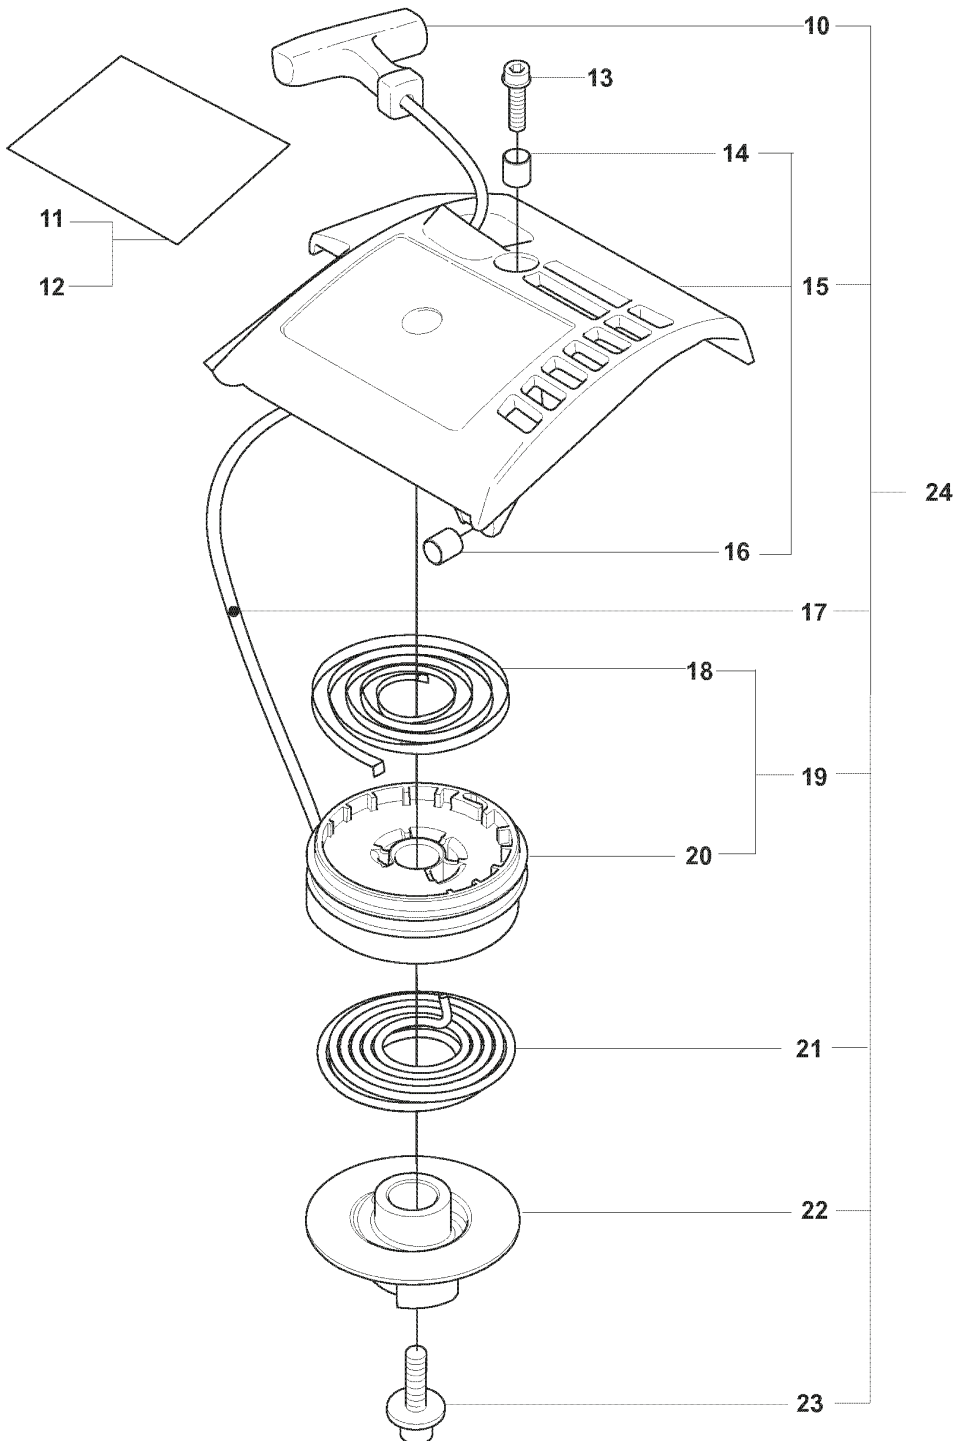

K

REF.	PART NO.	DESCRIPTION	REMARK	QTY.	KIT
1	537242501	CLUTCH HUB		1	
2	544083201	CLUTCH ASSY		1	
3	503842902	SCREW		2	
4	537067473	GEAR HOUSING		1	
5	738219804	BALL BEARING		1	
6	503212713	SCREW CCRPANT		1	
7	537171701	BRACKET		1	
8	738881001	LUBRICATION NIPPLE		1	
9	503227201	SPEED NUT		1	
10	725644956	SCREW IHCSFM		1	
11	537090301	WASHER		1	
12	537039601	CLUTCH DRUM		1	
13	738210204	BALL BEARING		1	
14	503200316	SCREW IHSCFM		3	
15	503982303	DRIVE SHAFT		1	
16	503981901	DRIVE SHAFT		1	
17	503981701	GEAR RIM		1	
18	537173502	CONNECTING ROD		1	
19	503982201	SPACER		1	
20	503982001	NUT		1	
21	537173502	CONNECTING ROD		1	
22	503230014	WASHER		1	
23	503230301	WASHER		1	
24	537067501	HUB CAP		1	
25	738218800	BALL BEARING		1	
26	503250501	BALL BEARING		1	
27	537090101	GEAR WHEEL SHAFT		1	
28	503983601	WEAR PLATE		1	
29	537051501	GUIDE PLATE		1	
30	503263201	O-RING		1	
31	537053301	SEALING		1	
32	503216816	SCREW IHST		6	

B

REF.	PART NO.	DESCRIPTION	REMARK	QTY.	KIT
1	537249602	FLYWHEEL		1	
2	731711651	HEXAGON NUT FLANGE		1	
3	504707601	IGNITION MODULE		1	
4	503216618	SCREW IHSCT		2	
5	537091701	SECURING PLATE		1	
6	537064402	COVER		1	

H

5

6

REF.	PART NO.	DESCRIPTION	REMARK	QTY.	KIT
1	731711651	HEXAGON NUT FLANGE		1	
2	503873502	STARTER PAWL		1	
3	537054701	COUNTERWEIGHT		1	
4	503873601	SPRING		1	
5	537353425	LABEL		1	
6	537353426	LABEL		1	
7	735310820	E-CLIP		1	
8	725528756	SCREW IHSCM		1	
9	503873303	BRIDGE		0	
10	537008401	STARTER HANDLE		1	
11	537353425	LABEL		1	
12	537353426	LABEL		1	
13	503200316	SCREW IHSCFM		1	
14	537379302	SPACING SLEEVE		1	
15	544002401	STARTER HOUSING		1	
16	537379302	SPACING SLEEVE		2	
17	503858901	STARTER ROPE		2	
18	503859001	RECOIL SPRING		2	
19	544166501	STARTER PULLEY ASSY		1	
20	544038601	STARTER PULLEY		1	
21	544038802	SPRING		1	
22	544038702	DRIVER		1	
23	503217725	SCREW IH SCT		1	
24	544002502	STARTER ASSY		0	