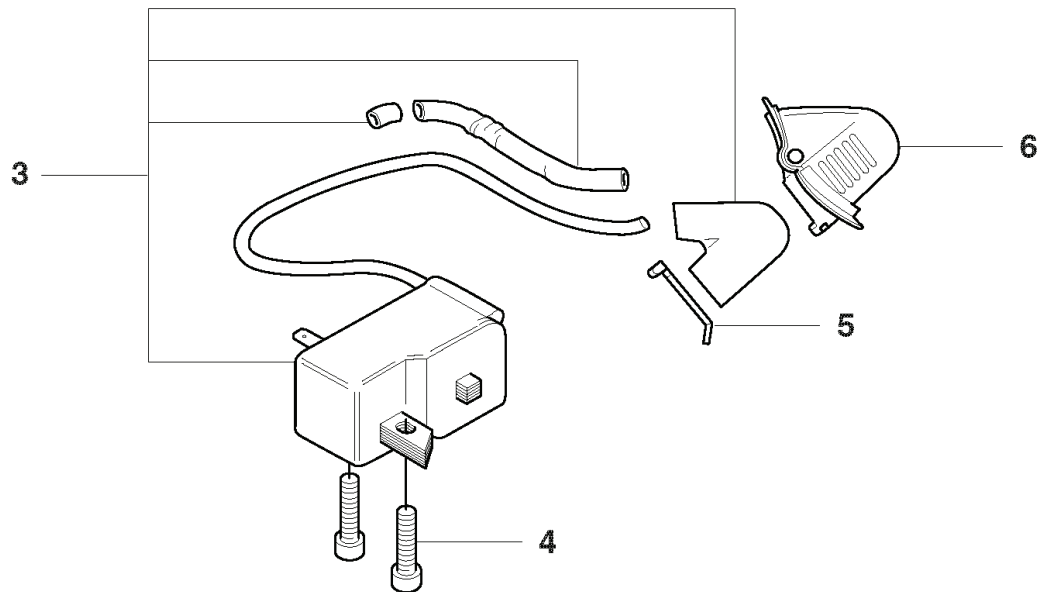

B

REF.	PART NO.	DESCRIPTION	REMARK	QTY.	KIT
1	537249602	FLYWHEEL		1	
2	731711651	HEXAGON NUT FLANGE		1	
3	504707601	IGNITION MODULE		1	
4	503216618	SCREW IHSCT		2	
5	537091701	SECURING PLATE		1	
6	537064402	COVER		1