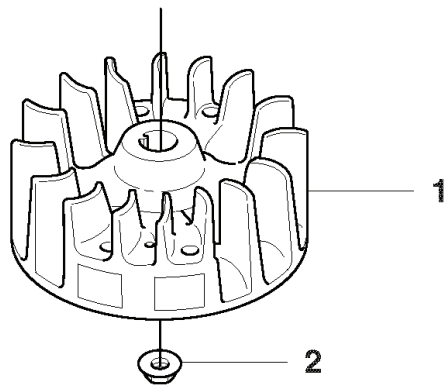

B

REF.	PART NO.	DESCRIPTION	REMARK	QTY.	KIT
1	537249602	FLYWHEEL		1	
2	731711651	HEXAGON NUT FLANGE		1	
3	504707601	IGNITION MODULE		1	
4	503216618	SCREW IHSCT		2	
5	537091701	SECURING PLATE		1	
6	537064402	COVER		1