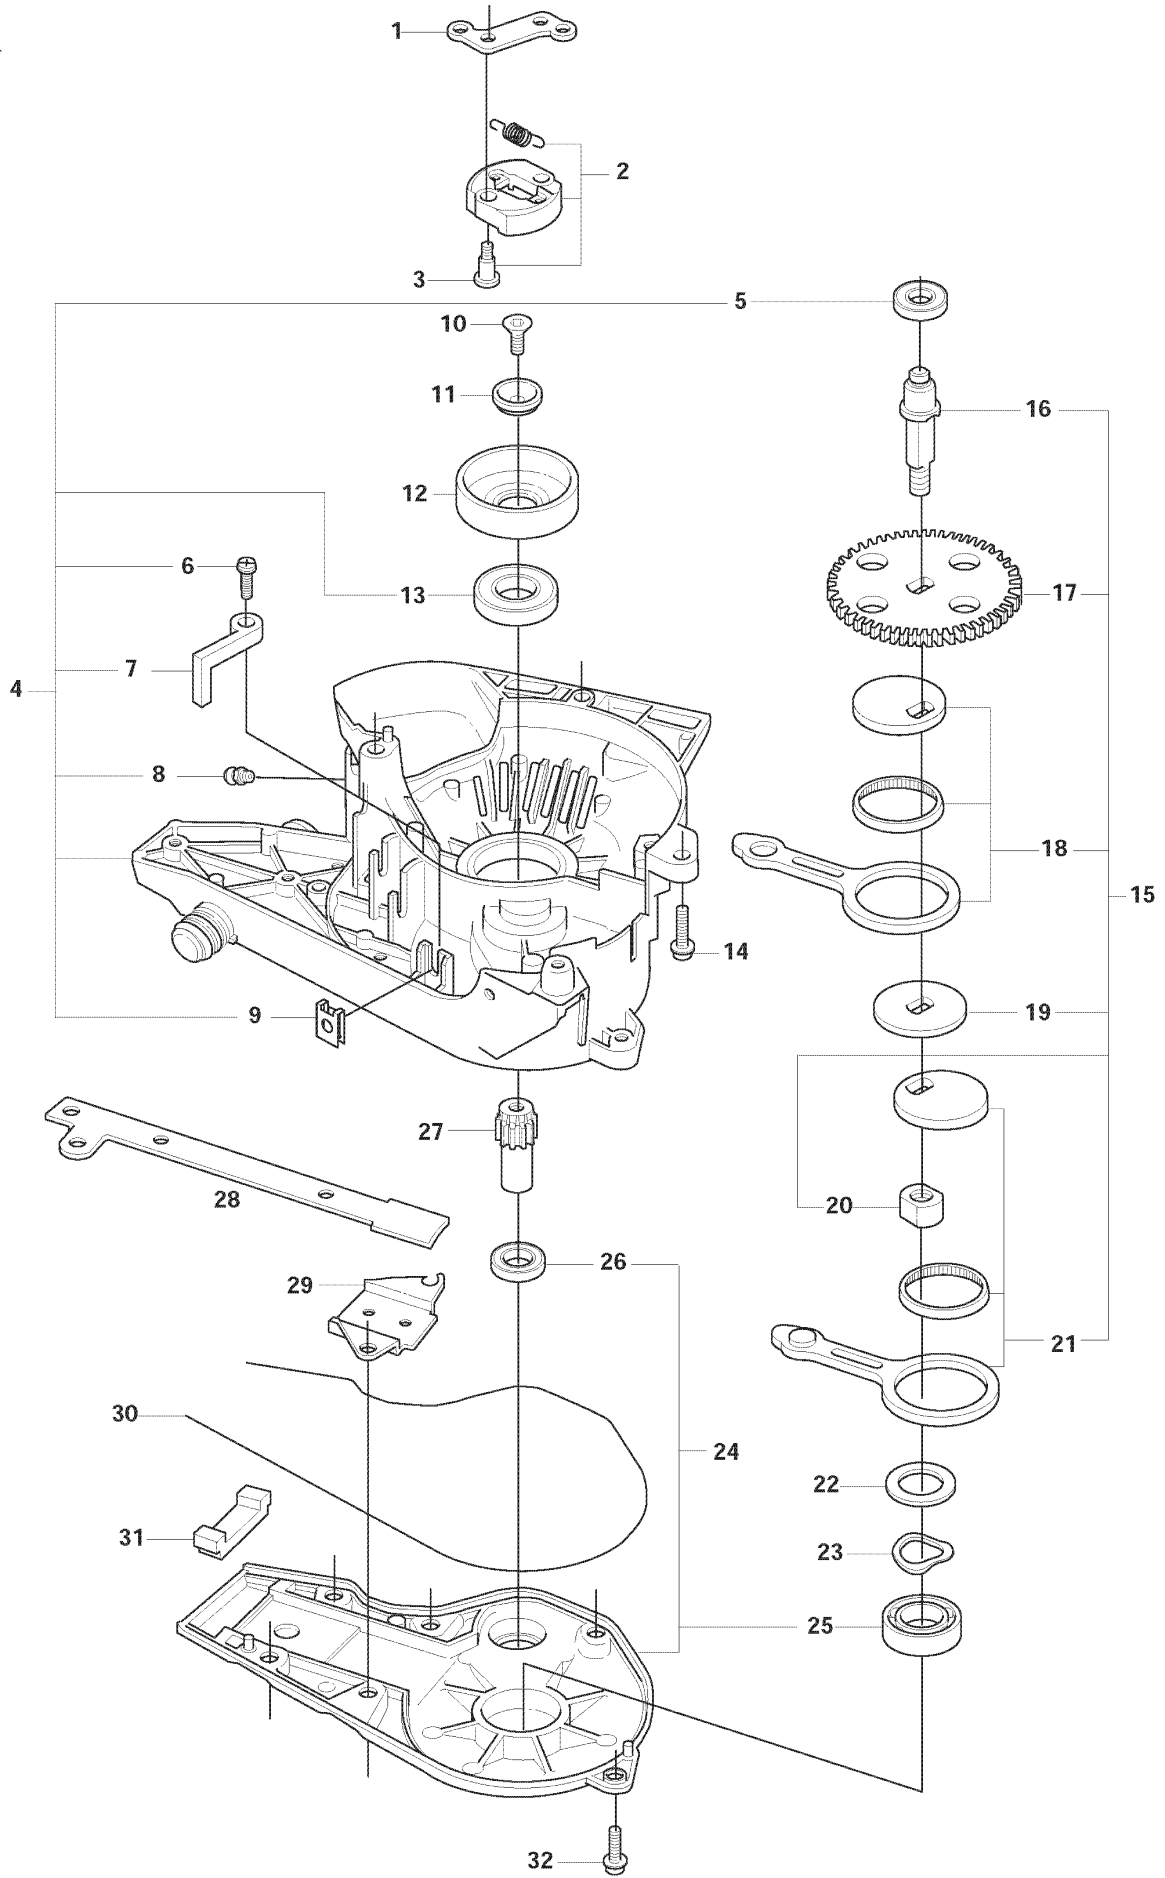

J

REF.	PART NO.	DESCRIPTION	REMARK	QTY.	KIT
1	503220006	HEXAGON NUT		5	22. 23
2	503220006	HEXAGON NUT		7	22. 23
3	537372101	COVER		1	22. 23
4	731231601	HEXAGON NUT		1	
5	503220005	HEXAGON NUT		2	
6	537050501	BASEPLATE		1	
7	537038001	BEAM	325HS75	1	23
8	537038002	BEAM	325HS99	1	22
9	537037805	BLADE	325HS75 TYPE A	1	23
10	537037806	BLADE	325HS99	1	22
11	503230024	WASHER		5	22. 23
12	503230024	WASHER		7	22. 23
13	503201722	SCREW EHHM		5	22. 23
14	503201722	SCREW EHHM		7	22. 23
15	537037905	BLADE	325HS75 TYPE A	1	23
16	537037906	BLADE	325HS99	1	22
17	503922803	SCREW		2	
18	503230024	WASHER		1	
19	725237271	SCREW EHHM		1	
20	537038201	TRANSPORT GUARD	325HS75	1	23
21	537038202	TRANSPORT GUARD	325HS99	1	22
22	537037708	CUTTING DECK	325HS99	1	
23	537037707	CUTTING DECK	325HS75	1	

K

REF.	PART NO.	DESCRIPTION	REMARK	QTY.	KIT
1	537242501	CLUTCH HUB		1	
2	544083201	CLUTCH ASSY		1	
3	503842902	SCREW		2	
4	537067473	GEAR HOUSING		1	
5	738219804	BALL BEARING		1	
6	503212713	SCREW CCRPANT		1	
7	537171701	BRACKET		1	
8	738881001	LUBRICATION NIPPLE		1	
9	503227201	SPEED NUT		1	
10	725644956	SCREW IHCSFM		1	
11	537090301	WASHER		1	
12	537039601	CLUTCH DRUM		1	
13	738210204	BALL BEARING		1	
14	503200316	SCREW IHSCFM		3	
15	503982303	DRIVE SHAFT		1	
16	503981901	DRIVE SHAFT		1	
17	503981701	GEAR RIM		1	
18	537173502	CONNECTING ROD		1	
19	503982201	SPACER		1	
20	503982001	NUT		1	
21	537173502	CONNECTING ROD		1	
22	503230014	WASHER		1	
23	503230301	WASHER		1	
24	537067501	HUB CAP		1	
25	738218800	BALL BEARING		1	
26	503250501	BALL BEARING		1	
27	537090101	GEAR WHEEL SHAFT		1	
28	503983601	WEAR PLATE		1	
29	537051501	GUIDE PLATE		1	
30	503263201	O-RING		1	
31	537053301	SEALING		1	
32	503216816	SCREW IHST		6	