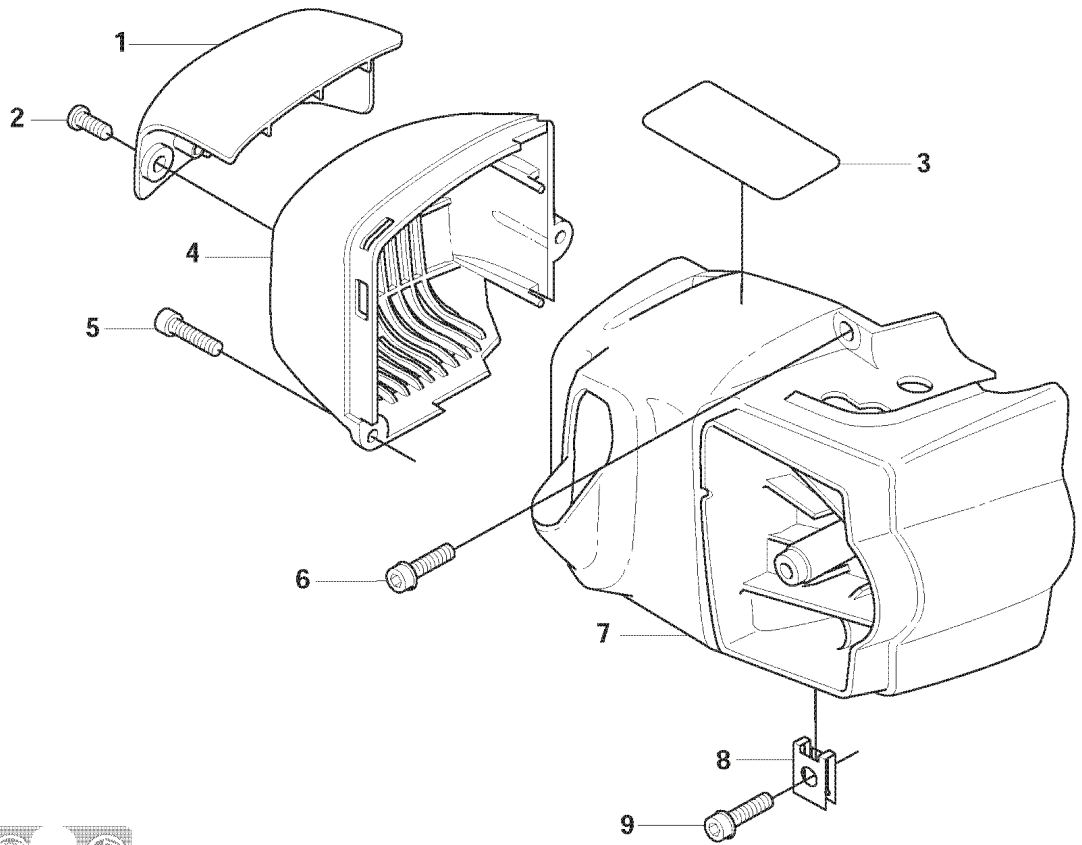

F

REF.	PART NO.	DESCRIPTION	REMARK	QTY.	KIT
1	537153101	HEAT SHIELD		1	
2	503212810	SCREW CCRPANT		2	
3	544057603	LABEL		1	
4	537062502	HEAT PROTECTOR		1	
5	503216220	SCREW IHSCFT		2	
6	503200316	SCREW IHSCFM		2	
7	537062406	CYLINDER COVER		1	
8	503227201	SPEED NUT		1	
9	503214416	SCREW IHSCFTO		1