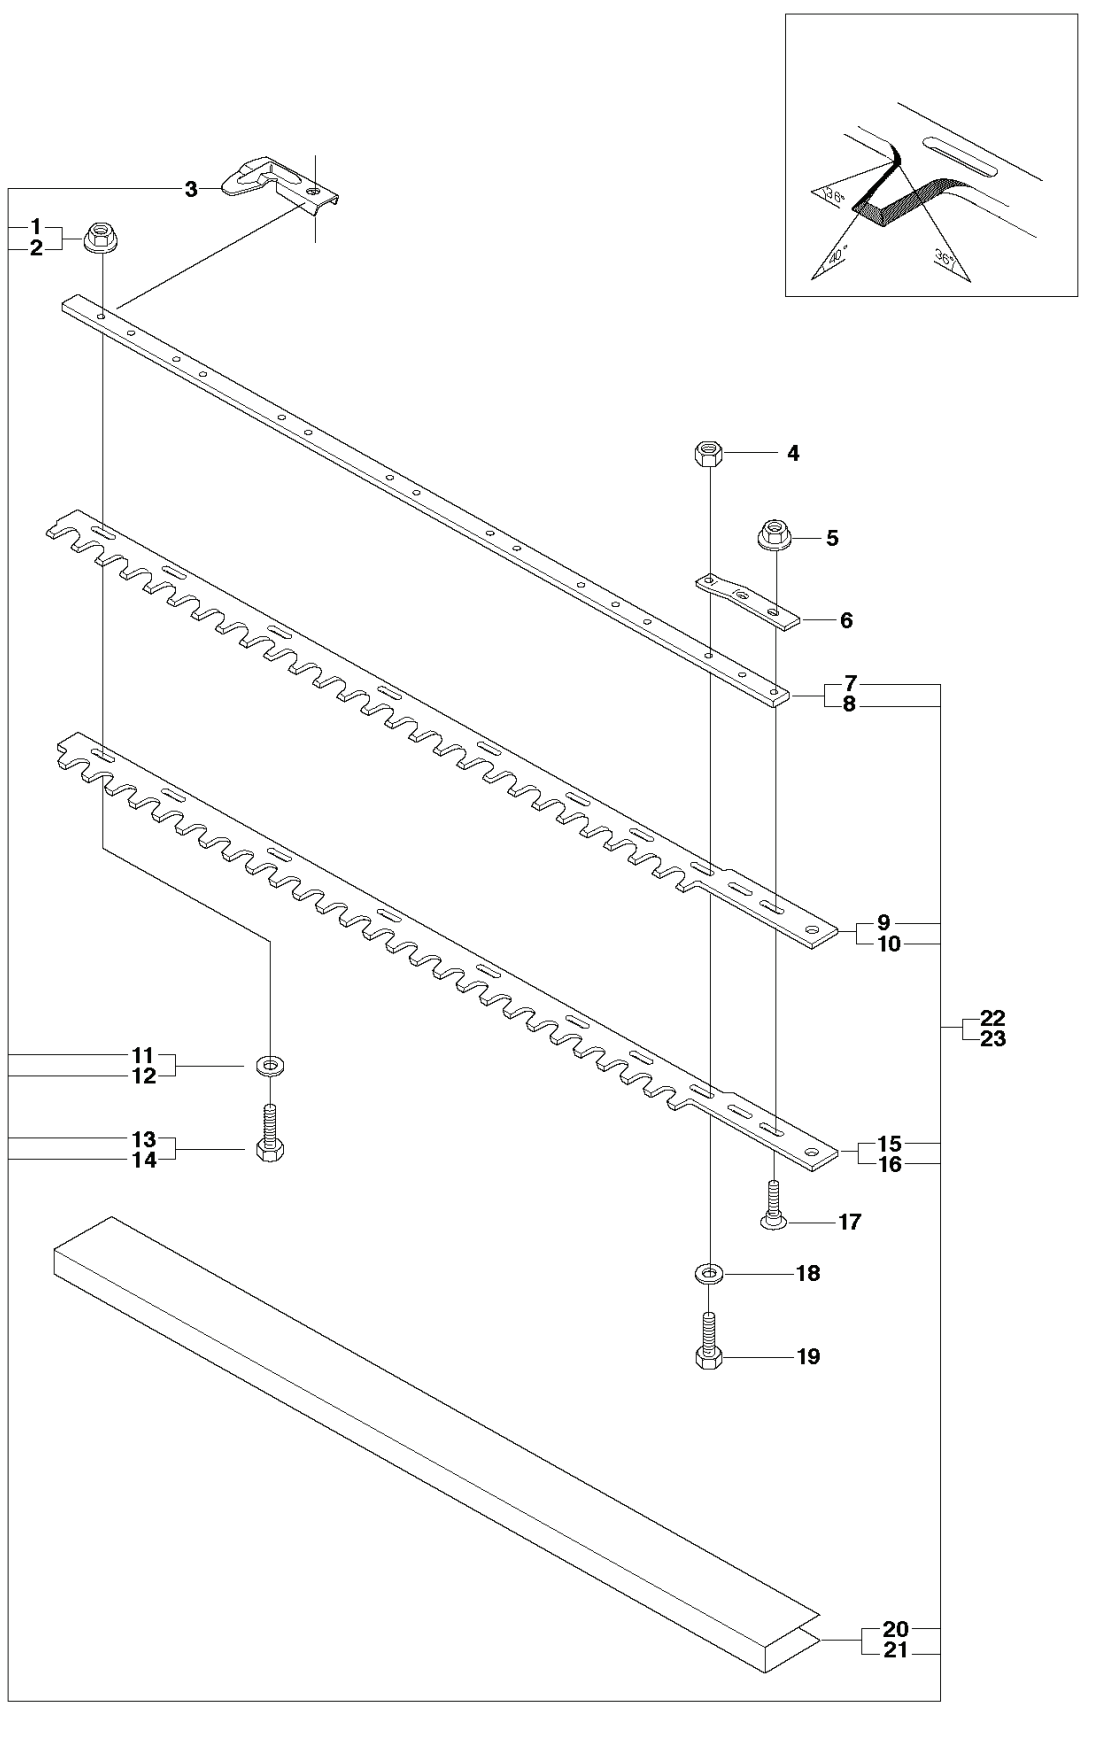

J

REF.	PART NO.	DESCRIPTION	REMARK	QTY.	KIT
1	503220006	HEXAGON NUT		5	22. 23
2	503220006	HEXAGON NUT		7	22. 23
3	537372101	COVER		1	22. 23
4	731231601	HEXAGON NUT		1	
5	503220005	HEXAGON NUT		2	
6	537050501	BASEPLATE		1	
7	537038001	BEAM	325HS75	1	23
8	537038002	BEAM	325HS99	1	22
9	537037805	BLADE	325HS75 TYPE A	1	23
10	537037806	BLADE	325HS99	1	22
11	503230024	WASHER		5	22. 23
12	503230024	WASHER		7	22. 23
13	503201722	SCREW EHHM		5	22. 23
14	503201722	SCREW EHHM		7	22. 23
15	537037905	BLADE	325HS75 TYPE A	1	23
16	537037906	BLADE	325HS99	1	22
17	503922803	SCREW		2	
18	503230024	WASHER		1	
19	725237271	SCREW EHHM		1	
20	537038201	TRANSPORT GUARD	325HS75	1	23
21	537038202	TRANSPORT GUARD	325HS99	1	22
22	537037708	CUTTING DECK	325HS99	1	
23	537037707	CUTTING DECK	325HS75	1