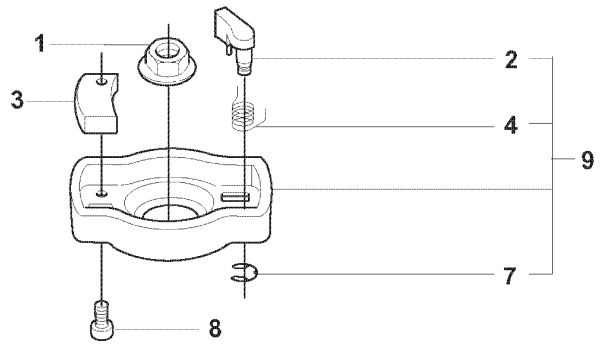

D

REF.	PART NO.	DESCRIPTION	REMARK	QTY.	KIT
1	510000302	MUFFLER KIT		1	
2	503202956	SCREW IHSCFM		2	
3	503871701	SPARK ARRESTER SCREEN		1	
4	737440800	CIRCLIP		2	12. 13
5	503712201	BEARING		1	12. 13
6	725533755	SCREW IHSCM		4	13
7	503200716	SCREW IHSCFM		1	
8	537068201	SPACER		1	
9	537370901	AIR CONDUCTOR		1	
10	503235108	SPARK PLUG		1	
11	537406201	PISTON RING		2	12. 13
12	537405902	PISTON		1	13
13	537032008	CYLINDER		1	

H

5

6

REF.	PART NO.	DESCRIPTION	REMARK	QTY.	KIT
1	731711651	HEXAGON NUT FLANGE		1	
2	503873502	STARTER PAWL		1	
3	537054701	COUNTERWEIGHT		1	
4	503873601	SPRING		1	
5	537353425	LABEL		1	
6	537353426	LABEL		1	
7	735310820	E-CLIP		1	
8	725528756	SCREW IHSCM		1	
9	503873303	BRIDGE		0	
10	537008401	STARTER HANDLE		1	
11	537353425	LABEL		1	
12	537353426	LABEL		1	
13	503200316	SCREW IHSCFM		1	
14	537379302	SPACING SLEEVE		1	
15	544002401	STARTER HOUSING		1	
16	537379302	SPACING SLEEVE		2	
17	503858901	STARTER ROPE		2	
18	503859001	RECOIL SPRING		2	
19	544166501	STARTER PULLEY ASSY		1	
20	544038601	STARTER PULLEY		1	
21	544038802	SPRING		1	
22	544038702	DRIVER		1	
23	503217725	SCREW IH SCT		1	
24	544002502	STARTER ASSY		0	