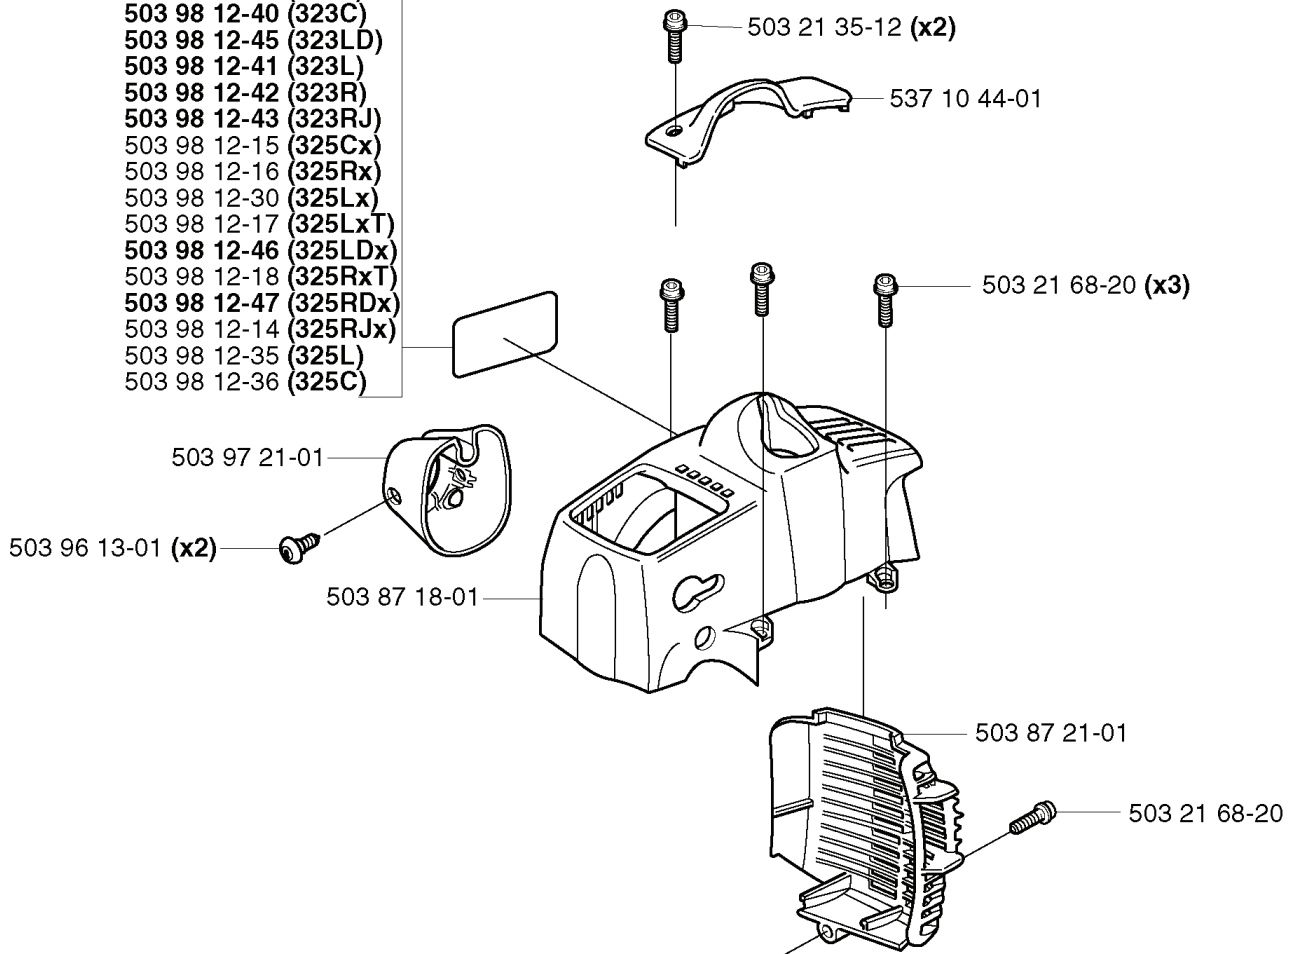

G

- 503 98 12-02 (322L)
- 503 98 12-40 (323C)
- 503 98 12-45 (323LD)
- 503 98 12-41 (323L)
- 503 98 12-42 (323R)
- 503 98 12-43 (323RJ)
- 503 98 12-15 (325Cx)
- 503 98 12-16 (325Rx)
- 503 98 12-30 (325Lx)
- 503 98 12-17 (325LxT)
- 503 98 12-46 (325LDx)
- 503 98 12-18 (325RxT)
- 503 98 12-47 (325RDx)
- 503 98 12-14 (325RJx)
- 503 98 12-35 (325L)
- 503 98 12-36 (325C)