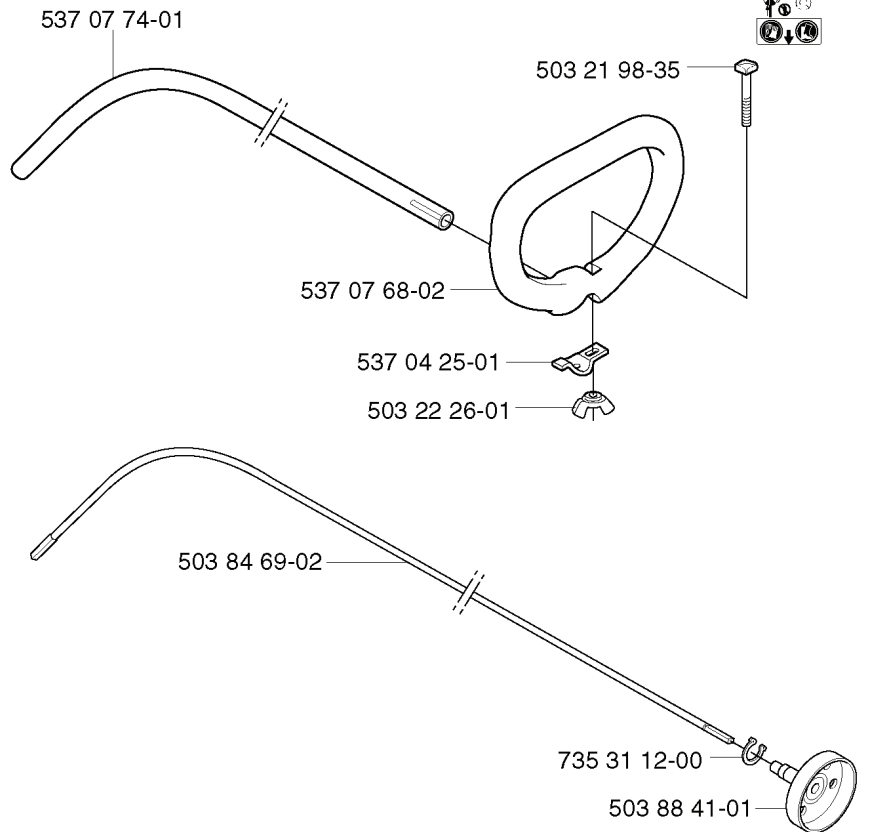

740 42 06-00

503 96 13-01

503 87 86-01\*

503 87 85-01\*

---

REF.	PART NO.	DESCRIPTION	REMARK	QTY.	KIT
5039956-02	503995602	HANDLE HALF		1	
5038529-02	503852902	HANDLE		1	
5039181-01	503918101	THROTTLE LEVER		1	
5038779-01	503877901	THROTTLE TRIGGER		1	
5039956-01	503995601	HANDLE HALF	323C, L LD	1	

**Q Accessories**  
**Zubehöre**  
**Accessoires**  
**Acessorios**  
**Tillbehör**

\*compl 501 78 33-01

compl 503 73 63-03  
 compl 503 73 63-04 (USA)

REF.	PART NO.	DESCRIPTION	REMARK	QTY.	KIT
502 28 59-01	502285901	STOP		1	
501 60 02-03	501600203	SCREWDRIVER		1	
503 97 64-01	503976401	GREASE		1	
501 78 33-01	501783301	SUSPENSION BAIL		1	
503 21 83-16	503218316	SCREW		1	
503 73 63-03	503736303	HARNESS		1	
503 73 63-04	503736304	HARNESS ASSY	USA	1	
503 73 40-01	503734001	FRONT PIECE		1	
503 73 41-02	503734102	BUCKLE		1	
502 02 28-02	502022802	WELT HOOK		1	
503 74 16-02	503741602	HARNESS ASSY	USA	1	
503 74 16-01	503741601	HARNESS ASSY		1	
502 03 55-05	502035505	TRANSPORT GUARD		1	
503 80 17-01	503801701	GREASE	323C, 325CX	1	
502 21 58-01	502215801	WRENCH		1	
502 11 46-02	502114602	SOCKET WRENCH		1	

**325Cx**

**\*compl 537 07 65-01**

503 79 56-01 537 02 76-03

REF.	PART NO.	DESCRIPTION	REMARK	QTY.	KIT
537 07 65-01	537076501	BEARING HOUSING		1	
725 23 70-51	725237051	SCREW		1	
537 07 62-01	537076201	BEARING HOUSING		1	
503 20 07-30	503200730	SCREW IHSCFM		1	
537 07 64-01	537076401	BLADE SHAFT		1	
503 25 05-01	503250501	BALL BEARING		2	
735 31 27-01	735312701	CIRCLIP		1	
537 11 46-01	537114601	WASHER		1	
537 11 47-01	537114701	NUT		1	
537 07 63-01	537076301	DRIVER		1	
503 84 69-02	503846902	SHAFT		1	
503 88 41-01	503884101	CLUTCH DRUM		1	
735 31 12-00	735311200	CIRCLIP		1	
503 22 26-01	503222601	NUT		1	
537 04 25-01	537042501	ATTACHMENT PLATE		1	
537 07 68-02	537076802	HANDLE		1	
503 21 98-35	503219835	SCREW		1	
537 07 74-01	537077401	TUBE		1	
503 79 56-01	503795601	LABEL		1	
537 02 76-03	537027603	LABEL		1	