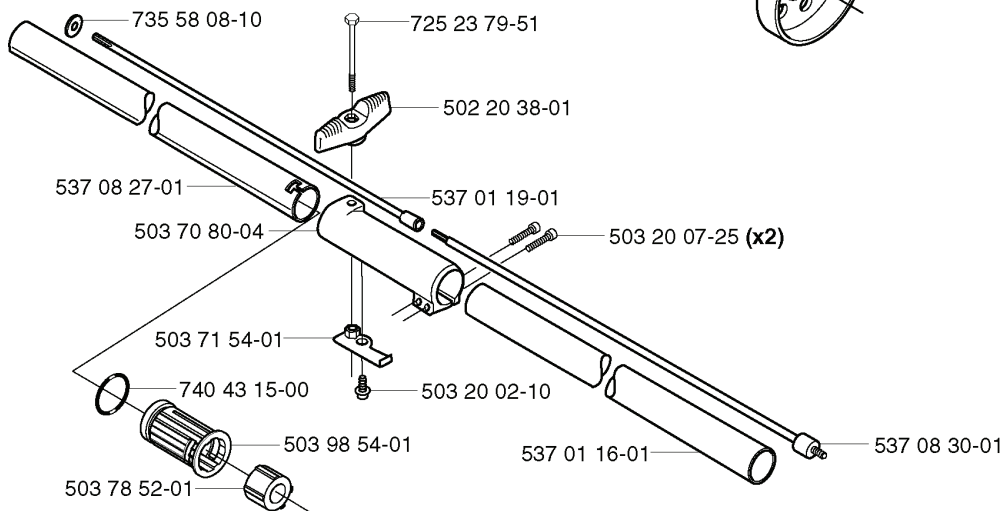

537 10 10-01 (RJx)

503 79 56-01 (L/Lx)

537 02 76-01