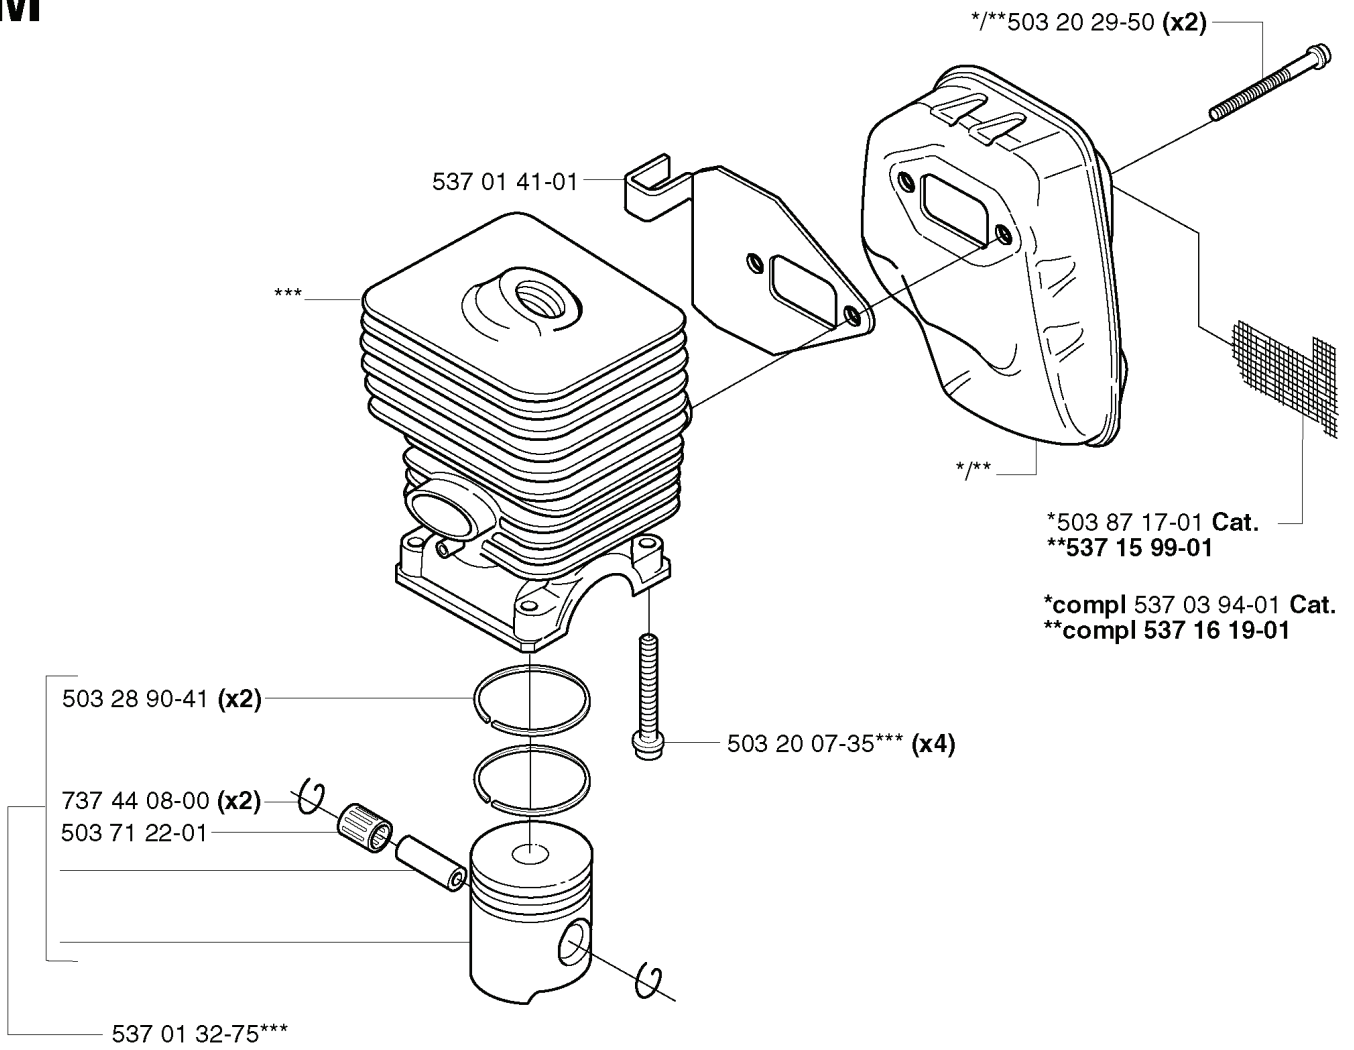

M ***compl 537 03 20-05