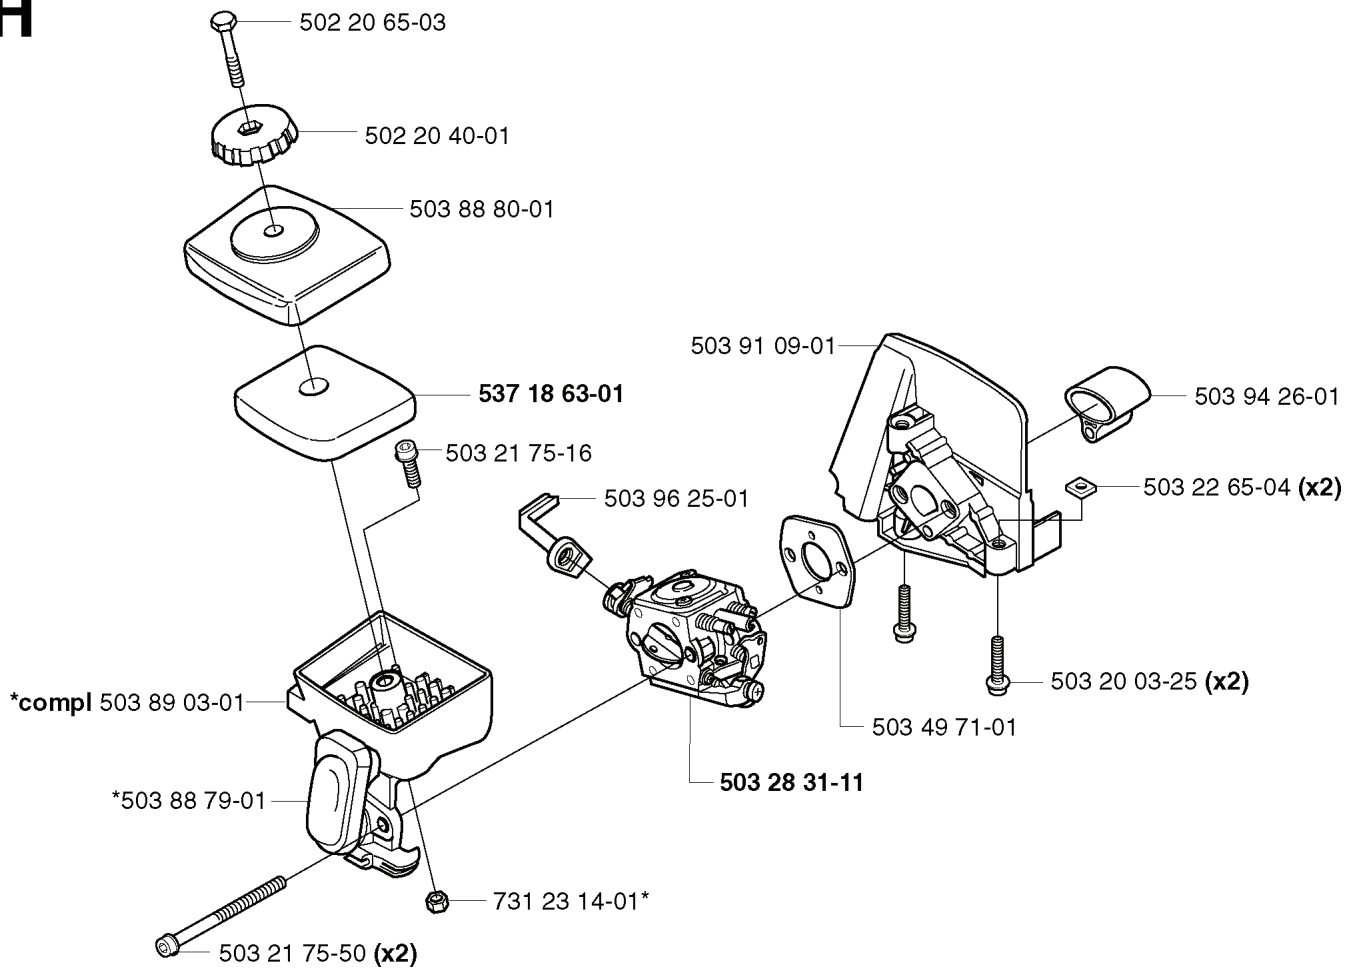

**325Cx**

**\*compl 537 07 65-01**

503 79 56-01 537 02 76-03

REF.	PART NO.	DESCRIPTION	REMARK	QTY.	KIT
537 07 65-01	537076501	BEARING HOUSING		1	
725 23 70-51	725237051	SCREW		1	
537 07 62-01	537076201	BEARING HOUSING		1	
503 20 07-30	503200730	SCREW IHSCFM		1	
537 07 64-01	537076401	BLADE SHAFT		1	
503 25 05-01	503250501	BALL BEARING		2	
735 31 27-01	735312701	CIRCLIP		1	
537 11 46-01	537114601	WASHER		1	
537 11 47-01	537114701	NUT		1	
537 07 63-01	537076301	DRIVER		1	
503 84 69-02	503846902	SHAFT		1	
503 88 41-01	503884101	CLUTCH DRUM		1	
735 31 12-00	735311200	CIRCLIP		1	
503 22 26-01	503222601	NUT		1	
537 04 25-01	537042501	ATTACHMENT PLATE		1	
537 07 68-02	537076802	HANDLE		1	
503 21 98-35	503219835	SCREW		1	
537 07 74-01	537077401	TUBE		1	
503 79 56-01	503795601	LABEL		1	
537 02 76-03	537027603	LABEL		1	

# H

REF.	PART NO.	DESCRIPTION	REMARK	QTY.	KIT
502 20 65-03	502206503	SCREW EHHM		1	
502 20 40-01	502204001	KNOB		1	
503 88 80-01	503888001	FILTER COVER		1	
537 18 63-01	537186301	AIR FILTER		1	
503 21 75-16	503217516	SCREW IHSCFT		1	
503 89 03-01	503890301	FILTER HOLDER		1	
503 88 79-01	503887901	HUB CAP		1	
503 21 75-50	503217550	SCREW IHSCFT		2	
731 23 14-01	731231401	HEXAGON NUT		1	
503 28 31-11	503283111	CARBURETTOR		1	
503 49 71-01	503497101	GASKET		1	
503 20 03-25	503200325	SCREW IHSCFM		2	
503 96 25-01	503962501	CHOKE CONTROL		1	
503 91 09-01	503910901	INSULATION WALL		1	
503 22 65-04	503226504	SQUARE NUT		2	
503 94 26-01	503942601	INLET PIPE		1	