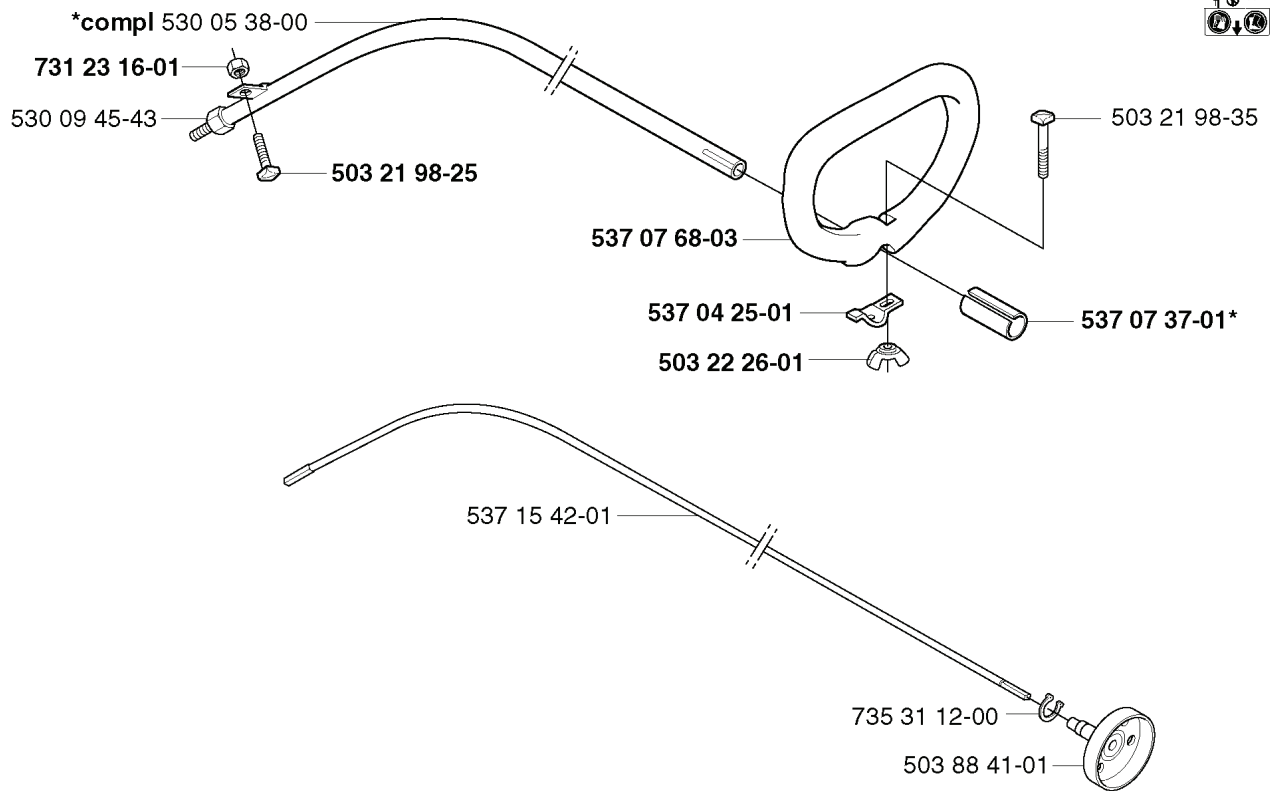

503 81 60-01

537 04 68-01

503 84 28-01 (x2)

compl 537 03 22-01

731 71 16-51

503 87 28-01

REF.	PART NO.	DESCRIPTION	REMARK	QTY.	KIT
5370458-01	537045801	COVER	325X/XT SERIES	1	
5014854-02	501485402	SPARK PLUG CAP		1	
5038429-01	503842901	SCREW		1	
5370467-01	537046701	WASHER		1	
5038160-01	503816001	CLUTCH SPRING		1	
5038428-01	503842801	CLUTCH SHOE		2	
5370322-01	537032201	CLUTCH ASSY		1	
7317116-51	731711651	HEXAGON NUT FLANGE		1	
5038728-01	503872801	FLYWHEEL		1	
5370468-01	537046801	WASHER		1	
5032171-16	503217116	SCREW IHSCT		2	
5032351-11	503235111	SPARK PLUG	NGK BPMR 7A	1	
5032351-08	503235108	SPARK PLUG	CHAMPION RCJ 7Y	1	
5039775-01	503977501	ELECTRONIC MODULE		1	

**A** 323C  
325C

503 79 56-01 537 02 76-03

---

REF.	PART NO.	DESCRIPTION	REMARK	QTY.	KIT
530 05 38-00	530053800	SHAFT		1	
731 23 16-01	731231601	HEXAGON NUT		1	
530 09 45-43	530094543	DRIVER		1	
503 21 98-25	503219825	SCREW		1	
537 15 42-01	537154201	SHAFT		1	
503 88 41-01	503884101	CLUTCH DRUM		1	
735 31 12-00	735311200	CIRCLIP		1	
503 22 26-01	503222601	NUT		1	
537 04 25-01	537042501	ATTACHMENT PLATE		1	
537 07 68-03	537076803	HANDLE		1	
537 07 37-01	537073701	SPACING TUBE		1	
503 21 98-35	503219835	SCREW		1	
537 02 76-03	537027603	LABEL		1	
503 79 56-01	503795601	LABEL		1	