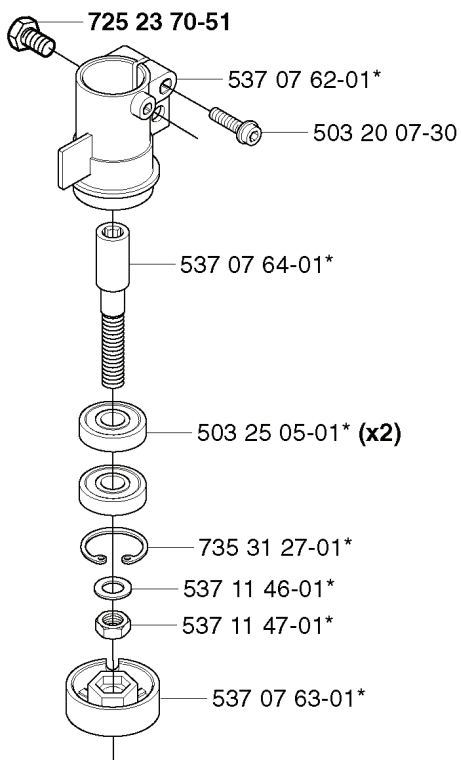

**A** 323C  
325C

503 79 56-01 537 02 76-03

---

REF.	PART NO.	DESCRIPTION	REMARK	QTY.	KIT
530 05 38-00	530053800	SHAFT		1	
731 23 16-01	731231601	HEXAGON NUT		1	
530 09 45-43	530094543	DRIVER		1	
503 21 98-25	503219825	SCREW		1	
537 15 42-01	537154201	SHAFT		1	
503 88 41-01	503884101	CLUTCH DRUM		1	
735 31 12-00	735311200	CIRCLIP		1	
503 22 26-01	503222601	NUT		1	
537 04 25-01	537042501	ATTACHMENT PLATE		1	
537 07 68-03	537076803	HANDLE		1	
537 07 37-01	537073701	SPACING TUBE		1	
503 21 98-35	503219835	SCREW		1	
537 02 76-03	537027603	LABEL		1	
503 79 56-01	503795601	LABEL		1	

740 42 06-00

503 96 13-01

503 87 86-01\*

503 87 85-01\*

---

REF.	PART NO.	DESCRIPTION	REMARK	QTY.	KIT
5039956-02	503995602	HANDLE HALF		1	
5038529-02	503852902	HANDLE		1	
5039181-01	503918101	THROTTLE LEVER		1	
5038779-01	503877901	THROTTLE TRIGGER		1	
5039956-01	503995601	HANDLE HALF	323C, L LD	1	

**325Cx**

**\*compl 537 07 65-01**

503 79 56-01 537 02 76-03

REF.	PART NO.	DESCRIPTION	REMARK	QTY.	KIT
537 07 65-01	537076501	BEARING HOUSING		1	
725 23 70-51	725237051	SCREW		1	
537 07 62-01	537076201	BEARING HOUSING		1	
503 20 07-30	503200730	SCREW IHSCFM		1	
537 07 64-01	537076401	BLADE SHAFT		1	
503 25 05-01	503250501	BALL BEARING		2	
735 31 27-01	735312701	CIRCLIP		1	
537 11 46-01	537114601	WASHER		1	
537 11 47-01	537114701	NUT		1	
537 07 63-01	537076301	DRIVER		1	
503 84 69-02	503846902	SHAFT		1	
503 88 41-01	503884101	CLUTCH DRUM		1	
735 31 12-00	735311200	CIRCLIP		1	
503 22 26-01	503222601	NUT		1	
537 04 25-01	537042501	ATTACHMENT PLATE		1	
537 07 68-02	537076802	HANDLE		1	
503 21 98-35	503219835	SCREW		1	
537 07 74-01	537077401	TUBE		1	
503 79 56-01	503795601	LABEL		1	
537 02 76-03	537027603	LABEL		1	