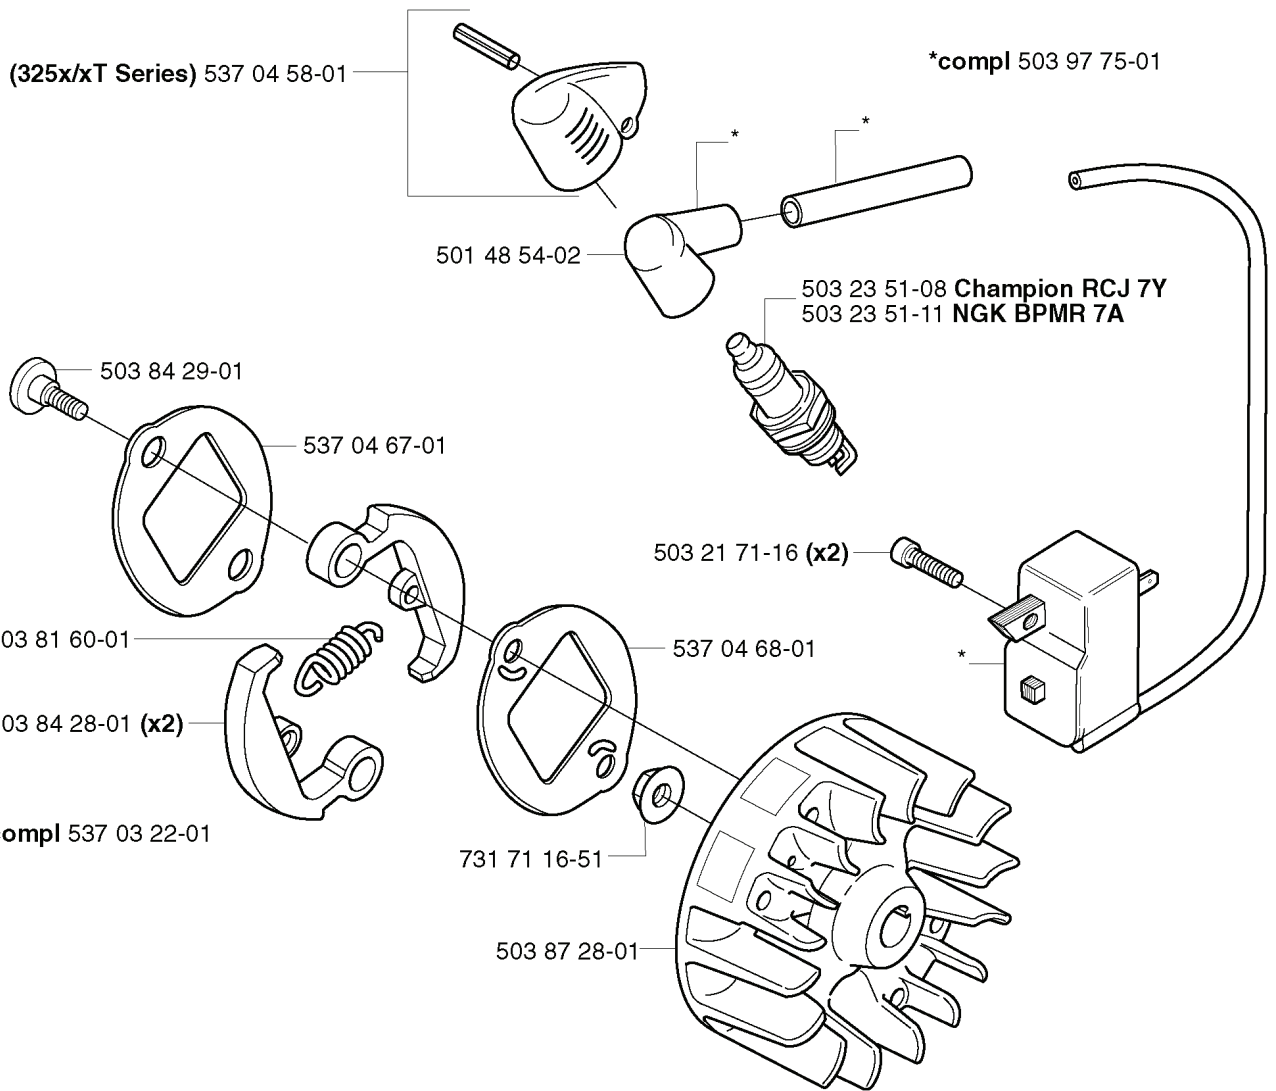

503 81 60-01

537 04 68-01

503 84 28-01 (x2)

compl 537 03 22-01

731 71 16-51

503 87 28-01

REF.	PART NO.	DESCRIPTION	REMARK	QTY.	KIT
5370458-01	537045801	COVER	325X/XT SERIES	1	
5014854-02	501485402	SPARK PLUG CAP		1	
5038429-01	503842901	SCREW		1	
5370467-01	537046701	WASHER		1	
5038160-01	503816001	CLUTCH SPRING		1	
5038428-01	503842801	CLUTCH SHOE		2	
5370322-01	537032201	CLUTCH ASSY		1	
7317116-51	731711651	HEXAGON NUT FLANGE		1	
5038728-01	503872801	FLYWHEEL		1	
5370468-01	537046801	WASHER		1	
5032171-16	503217116	SCREW IHSCT		2	
5032351-11	503235111	SPARK PLUG	NGK BPMR 7A	1	
5032351-08	503235108	SPARK PLUG	CHAMPION RCJ 7Y	1	
5039775-01	503977501	ELECTRONIC MODULE		1	

**A** 323C  
325C

503 79 56-01 537 02 76-03

---

REF.	PART NO.	DESCRIPTION	REMARK	QTY.	KIT
530 05 38-00	530053800	SHAFT		1	
731 23 16-01	731231601	HEXAGON NUT		1	
530 09 45-43	530094543	DRIVER		1	
503 21 98-25	503219825	SCREW		1	
537 15 42-01	537154201	SHAFT		1	
503 88 41-01	503884101	CLUTCH DRUM		1	
735 31 12-00	735311200	CIRCLIP		1	
503 22 26-01	503222601	NUT		1	
537 04 25-01	537042501	ATTACHMENT PLATE		1	
537 07 68-03	537076803	HANDLE		1	
537 07 37-01	537073701	SPACING TUBE		1	
503 21 98-35	503219835	SCREW		1	
537 02 76-03	537027603	LABEL		1	
503 79 56-01	503795601	LABEL		1	