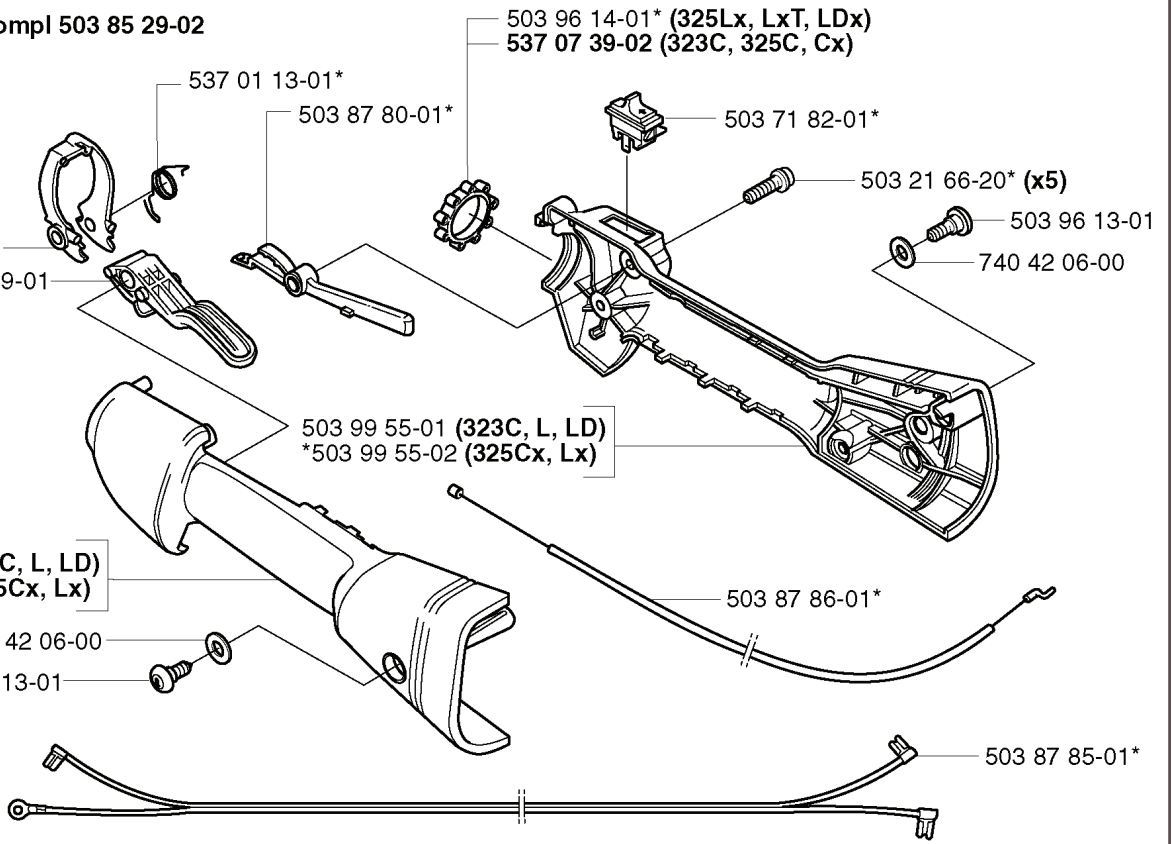

**A** 323C  
325C

503 79 56-01 537 02 76-03

---

REF.	PART NO.	DESCRIPTION	REMARK	QTY.	KIT
530 05 38-00	530053800	SHAFT		1	
731 23 16-01	731231601	HEXAGON NUT		1	
530 09 45-43	530094543	DRIVER		1	
503 21 98-25	503219825	SCREW		1	
537 15 42-01	537154201	SHAFT		1	
503 88 41-01	503884101	CLUTCH DRUM		1	
735 31 12-00	735311200	CIRCLIP		1	
503 22 26-01	503222601	NUT		1	
537 04 25-01	537042501	ATTACHMENT PLATE		1	
537 07 68-03	537076803	HANDLE		1	
537 07 37-01	537073701	SPACING TUBE		1	
503 21 98-35	503219835	SCREW		1	
537 02 76-03	537027603	LABEL		1	
503 79 56-01	503795601	LABEL		1	

503 71 82-01\*

503 21 66-20\* (x5)

503 96 13-01

740 42 06-00

503 99 55-01 (323C, L, LD)

\*503 99 55-02 (325Cx, Lx)

503 99 56-01 (323C, L, LD)

\*503 99 56-02 (325Cx, Lx)

740 42 06-00

503 96 13-01

503 87 86-01\*

503 87 85-01\*

---

REF.	PART NO.	DESCRIPTION	REMARK	QTY.	KIT
5039956-02	503995602	HANDLE HALF		1	
5038529-02	503852902	HANDLE		1	
5039181-01	503918101	THROTTLE LEVER		1	
5038779-01	503877901	THROTTLE TRIGGER		1	
5039956-01	503995601	HANDLE HALF	323C, L LD	1	