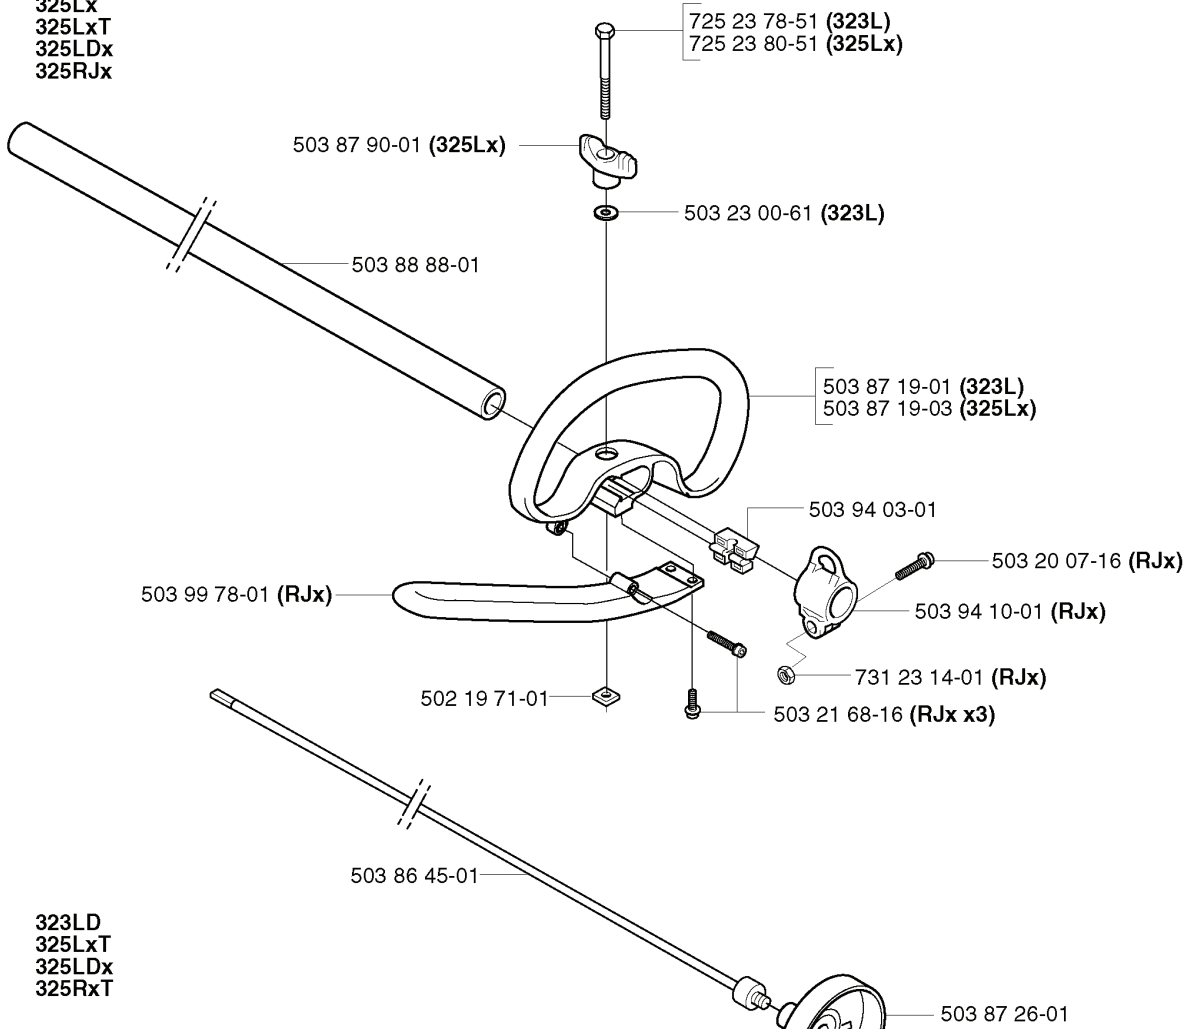

B

322L
323L
323LD
325Lx
325LxT
325LDx
325RJx

323LD
325LxT
325LDx
325RxT