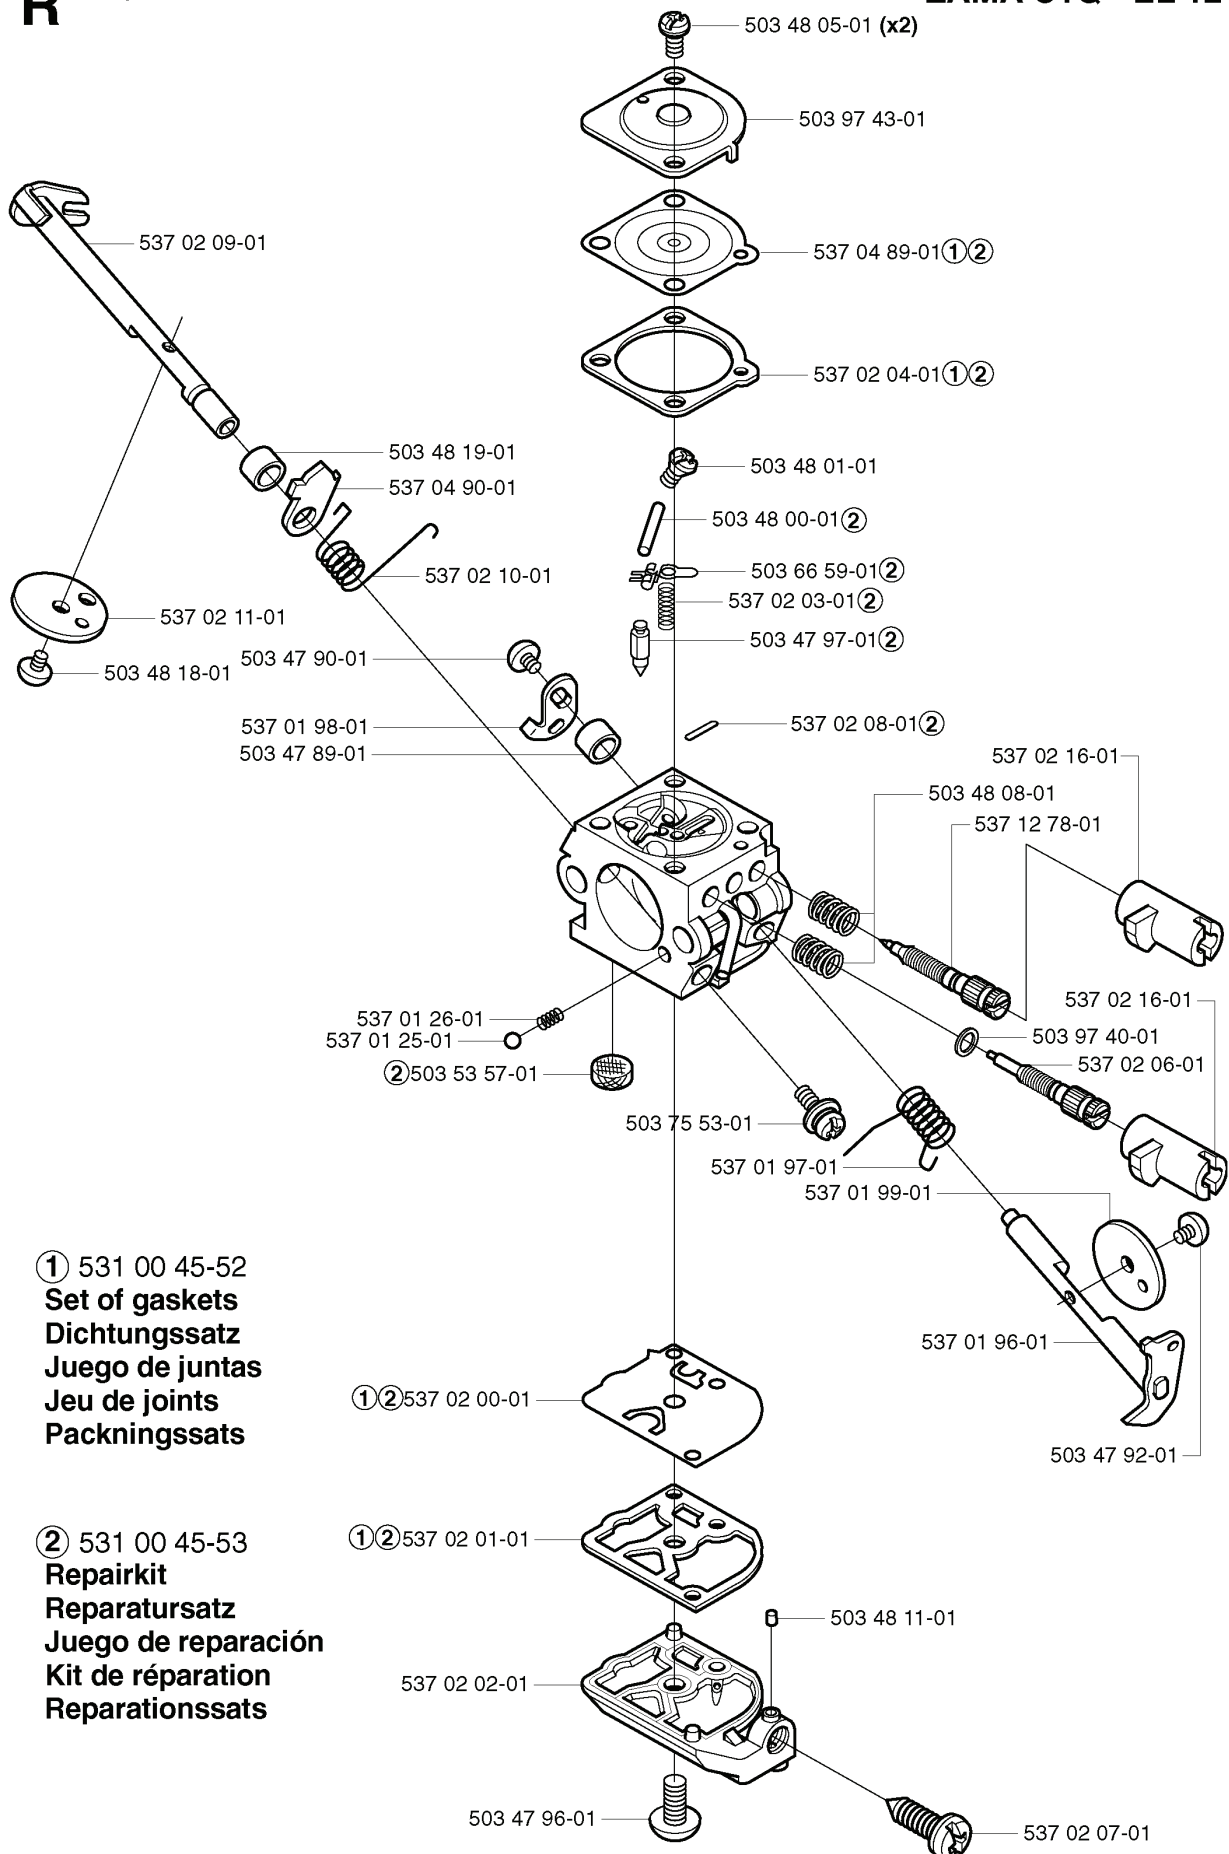

R compl 503 28 31-11

ZAMA C1Q - EL 12

① 531 00 45-52
Set of gaskets
Dichtungssatz
Juego de juntas
Jeu de joints
Packningssats

② 531 00 45-53
Repairkit
Reparatursatz
Juego de reparación
Kit de réparation
Reparationsats