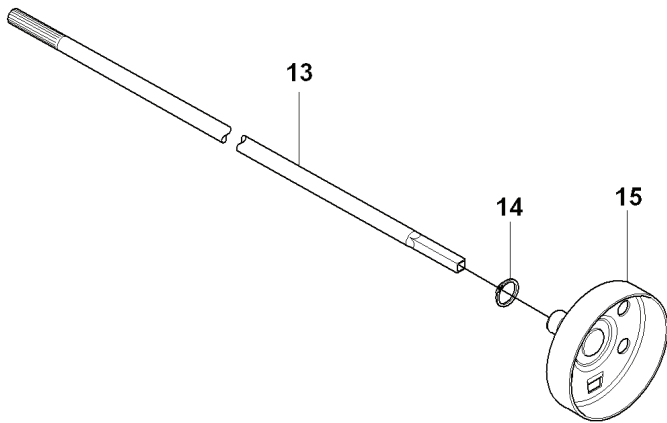

R 323C, L, LD, R, RJ, 325CX, Lx, LDx, Rx, RJx
ACCESSORIES

REF.	PART NO.	DESCRIPTION	REMARK	QTY.	KIT
1	537299501	SAW BLADE GUARD		1	
2	725236871	SCREW EHHM		2	1
3	537047501	CLAMP		1	1
4	537293401	ADAPTER		1	1
5	502272201	SAW BLADE GUARD		1	1
6	503217516	SCREW IHSCT		4	1
7	537076701	TRIMMER GUARD		1	
8	503210716	SCREW IHSCT		1	7
9	503798801	BLADE		1	7
10	503934202	COMBINATION GUARD		1	
11	503210716	SCREW IHSCT		1	10
12	503798801	BLADE		1	10
13	503977101	TRIMMER GUARD ASSY		1	
14	503210716	SCREW IHSCT		1	13
15	503798801	BLADE		1	13

B 323C, L, 325Lx, LDx, RJx
SHAFT & HANDLE

16

17

18

REF.	PART NO.	DESCRIPTION	REMARK	QTY.	KIT
1	503997801	HANDLE		1	
2	503888801	TUBE		1	
2	540053801	TUBE DRIVESHAFT ASSY		1	
3	725237851	SCREW EHHM		1	
3	725238051	SCREW EHHM		1	
4	503879001	KNOB		1	
5	503230061	WASHER		1	
6	503871901	HANDLE LOOP		1	
6	503871903	HANDLE		1	
7	503940301	DISTANCE		1	
8	503200716	SCREW IHSCFM		1	
9	503941001	HOOK		1	
10	731231401	HEXAGON NUT		1	
11	503216816	SCREW IHSCCT		3	
12	502197101	SQUARE NUT		1	
13	537234801	DRIVE SHAFT		1	
14	735311200	CIRCLIP		1	
15	537237501	CLUTCH DRUM ASSY		1	
16	537294801	LABEL		1	
17	503795601	LABEL		1	
18	537101001	LABEL		1	
19	537085501	HANDLE		1	