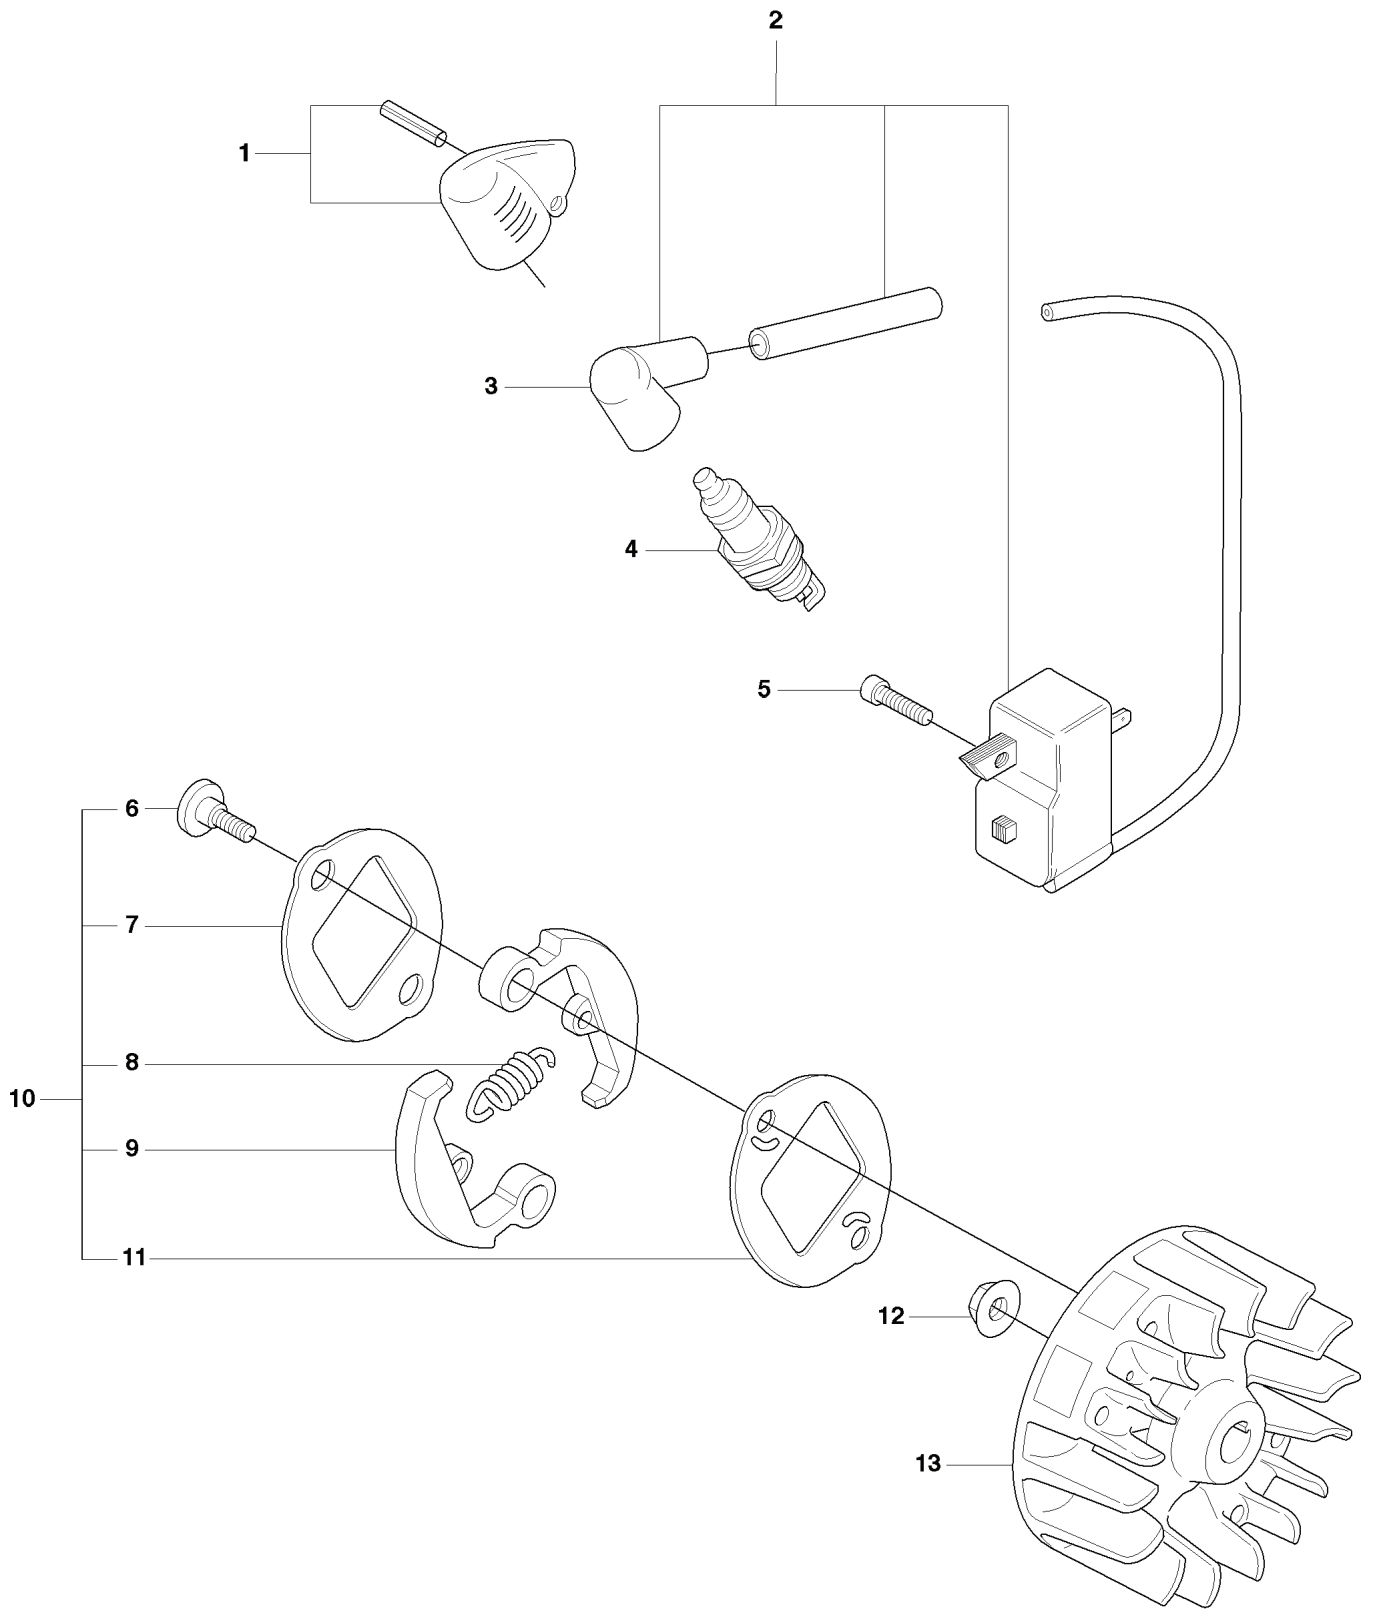

B 323C, L, 325Lx, LDx, RJx
SHAFT & HANDLE

16

17

18

REF.	PART NO.	DESCRIPTION	REMARK	QTY.	KIT
1	503997801	HANDLE		1	
2	503888801	TUBE		1	
2	540053801	TUBE DRIVESHAFT ASSY		1	
3	725237851	SCREW EHHM		1	
3	725238051	SCREW EHHM		1	
4	503879001	KNOB		1	
5	503230061	WASHER		1	
6	503871901	HANDLE LOOP		1	
6	503871903	HANDLE		1	
7	503940301	DISTANCE		1	
8	503200716	SCREW IHSCFM		1	
9	503941001	HOOK		1	
10	731231401	HEXAGON NUT		1	
11	503216816	SCREW IHSCCT		3	
12	502197101	SQUARE NUT		1	
13	537234801	DRIVE SHAFT		1	
14	735311200	CIRCLIP		1	
15	537237501	CLUTCH DRUM ASSY		1	
16	537294801	LABEL		1	
17	503795601	LABEL		1	
18	537101001	LABEL		1	
19	537085501	HANDLE		1	

M 323C, L, LD, R, RJ, 325CX, Lx, LDx, Rx, RJx
IGNITION & CLUTCH

REF.	PART NO.	DESCRIPTION	REMARK	QTY.	KIT
1	537045801	COVER		1	
2	537418701	IGNITION MODULE		1	
3	537239601	SPARK PLUG CAP		1	2
4	503235108	SPARK PLUG		1	
4	503235111	SPARK PLUG		1	
5	503217116	SCREW IHSCT		2	
6	503842902	SCREW		1	10
7	537046702	WASHER		1	10
8	503816001	CLUTCH SPRING		1	10
9	503842801	CLUTCH SHOE		2	10
10	537032201	CLUTCH ASSY		1	
11	537046802	WASHER		1	10
12	731711651	HEXAGON NUT FLANGE		1	
13	537249602	FLYWHEEL		1	

T 323C, L, LD, R, RJ, 325CX, Lx, LDx, Rx, RJx
ACCESSORIES

REF.	PART NO.	DESCRIPTION	REMARK	QTY.	KIT
1	531009248	FILTER OIL		1	
2	502285901	STOP		1	
3	501600203	SCREWDRIVER		1	
4	502114602	SOCKET WRENCH		1	
5	502215801	WRENCH		1	
6	537353601	LOOP		1	
7	537130402	KNOB		0	
8	537350101	LOOP		0	6
9	725233151	SCREW		1	
10	503976401	GREASE		1	
11	537312901	TRANSPORT GUARD		1	
12	503734001	FRONT PIECE		0	
13	503734102	BUCKLE		0	
14	502022802	WELT HOOK		1	
15	537216201	HARNESS		1	
15	537216202	HARNESS		0	