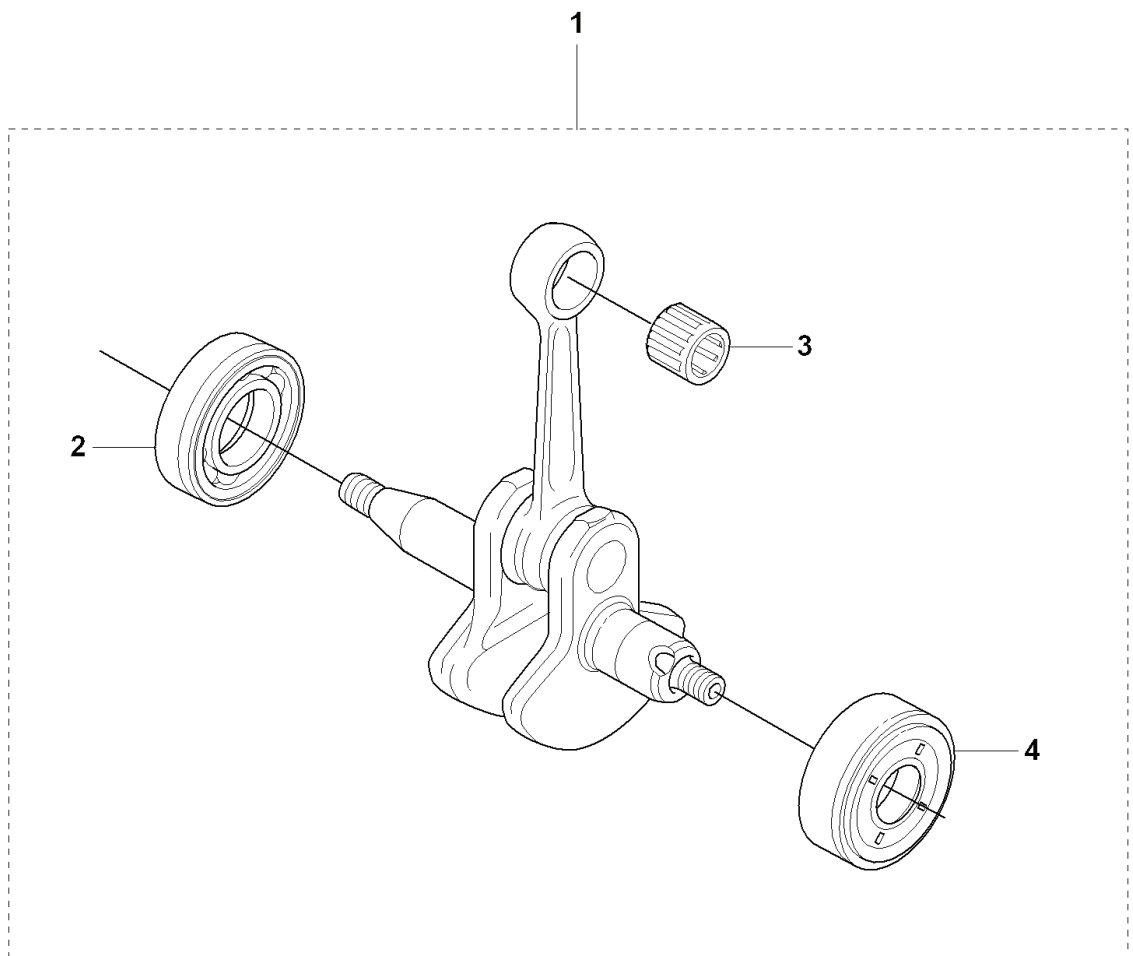

Q 323C, L, LD, R, RJ, 325CX, Lx, LDx, Rx, RJx
CRANK SHAFT

REF.	PART NO.	DESCRIPTION	REMARK	QTY.	KIT
1	503852475	CRANKSHAFT ASSY		0	
2	503940203	BEARING CAGE		1	1
3	503712201	BEARING		1	1
4	503940203	BEARING CAGE		1	1