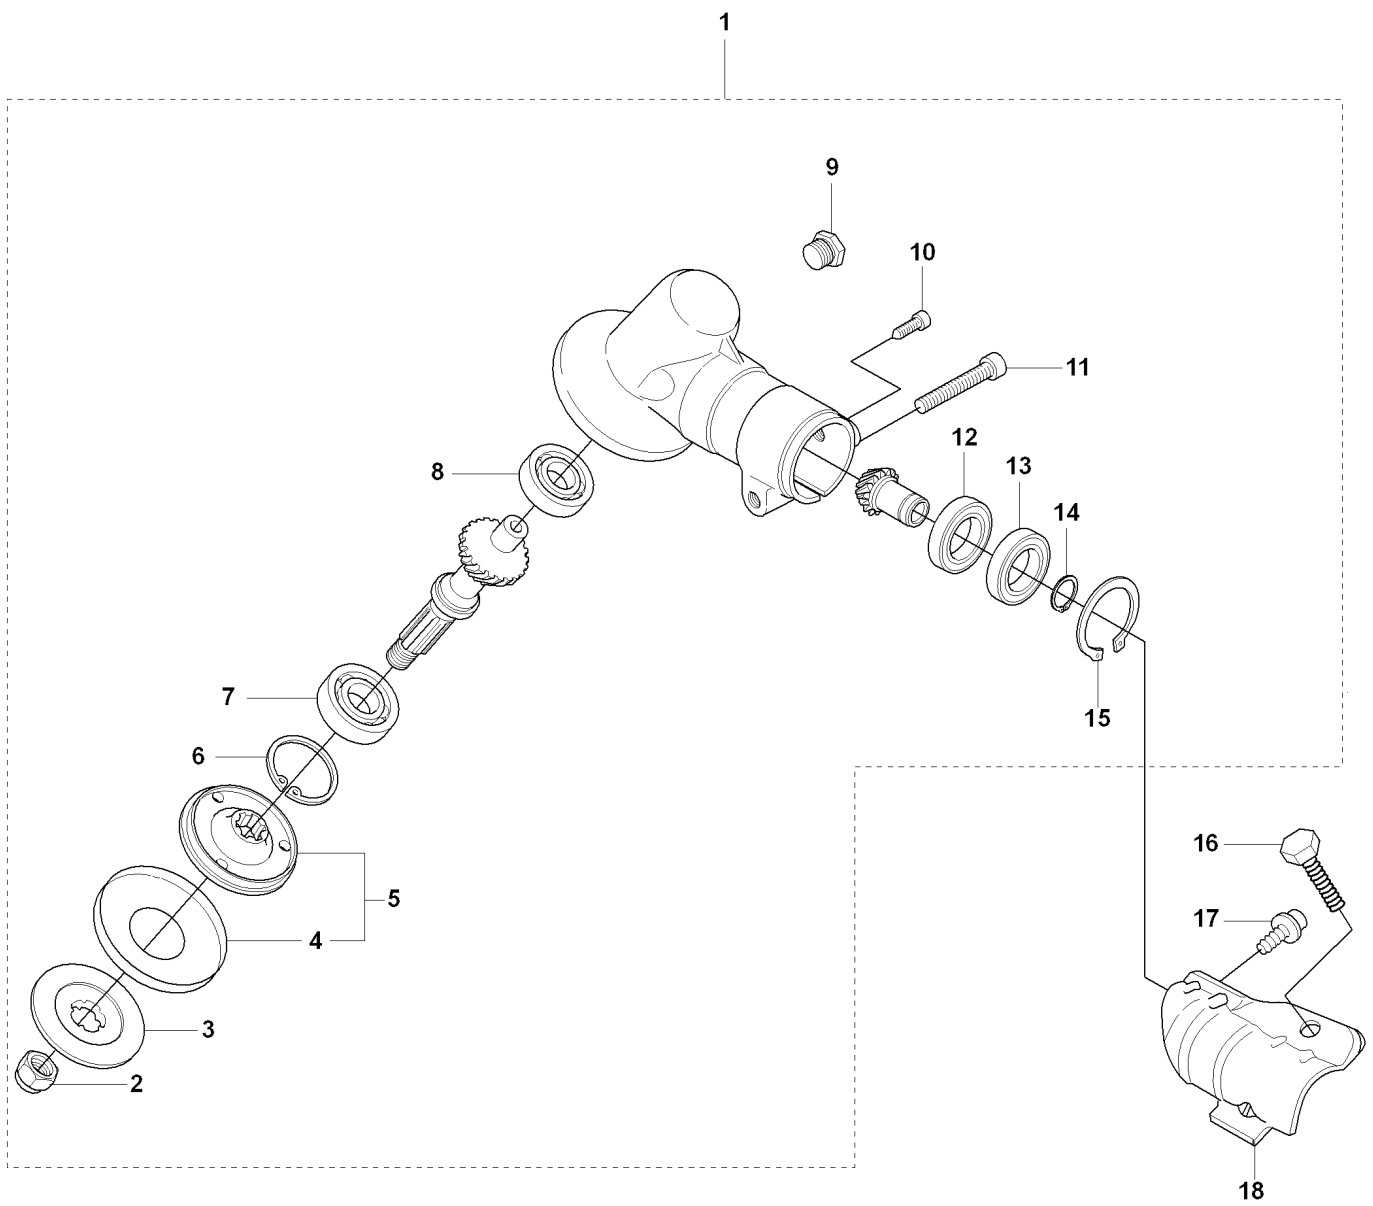

A 323C, L, LD, R, RJ, 325CX, Lx, LDx, Rx, RJx
BEVEL GEAR

REF.	PART NO.	DESCRIPTION	REMARK	QTY.	KIT
1	537199202	BEVEL GEAR ASSY		1	
2	503856301	NUT		1	1
3	537285601	SUPPORT FLANGE		1	1
4	537292601	CUP		1	1
5	537234901	DRIVER ASSY		1	1
6	735312810	CIRCLIP		1	1
7	503252401	BALL BEARING		1	1
8	738219800	BALL BEARING		1	1
9	503201501	SCREW		1	1
10	503201412	SCREW IHSCFMO		1	1
11	503200725	SCREW IHSCFM		1	1
12	738219900	BALL BEARING		1	1
13	738219902	BALL BEARING		1	1
14	735311100	CIRCLIP		1	1
15	735312510	CIRCLIP		1	1
16	725237051	SCREW		1	
17	503200712	SCREW IHSCFM		1	
18	503935501	CLAMP:GUARD		1