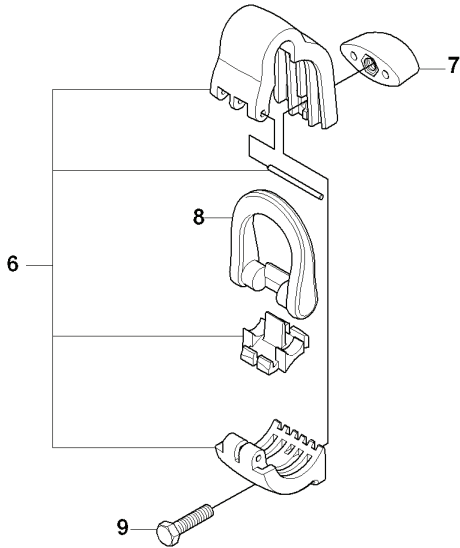

B 323C, L, 325Lx, LDx, RJx
SHAFT & HANDLE

16

17

18

REF.	PART NO.	DESCRIPTION	REMARK	QTY.	KIT
1	503997801	HANDLE		1	
2	503888801	TUBE		1	
2	540053801	TUBE DRIVESHAFT ASSY		1	
3	725237851	SCREW EHHM		1	
3	725238051	SCREW EHHM		1	
4	503879001	KNOB		1	
5	503230061	WASHER		1	
6	503871901	HANDLE LOOP		1	
6	503871903	HANDLE		1	
7	503940301	DISTANCE		1	
8	503200716	SCREW IHSCFM		1	
9	503941001	HOOK		1	
10	731231401	HEXAGON NUT		1	
11	503216816	SCREW IHSCCT		3	
12	502197101	SQUARE NUT		1	
13	537234801	DRIVE SHAFT		1	
14	735311200	CIRCLIP		1	
15	537237501	CLUTCH DRUM ASSY		1	
16	537294801	LABEL		1	
17	503795601	LABEL		1	
18	537101001	LABEL		1	
19	537085501	HANDLE		1	

M 323C, L, LD, R, RJ, 325CX, Lx, LDx, Rx, RJx
IGNITION & CLUTCH

REF.	PART NO.	DESCRIPTION	REMARK	QTY.	KIT
1	537045801	COVER		1	
2	537418701	IGNITION MODULE		1	
3	537239601	SPARK PLUG CAP		1	2
4	503235108	SPARK PLUG		1	
4	503235111	SPARK PLUG		1	
5	503217116	SCREW IHSCT		2	
6	503842902	SCREW		1	10
7	537046702	WASHER		1	10
8	503816001	CLUTCH SPRING		1	10
9	503842801	CLUTCH SHOE		2	10
10	537032201	CLUTCH ASSY		1	
11	537046802	WASHER		1	10
12	731711651	HEXAGON NUT FLANGE		1	
13	537249602	FLYWHEEL		1	

T 323C, L, LD, R, RJ, 325CX, Lx, LDx, Rx, RJx
ACCESSORIES

REF.	PART NO.	DESCRIPTION	REMARK	QTY.	KIT
1	531009248	FILTER OIL		1	
2	502285901	STOP		1	
3	501600203	SCREWDRIVER		1	
4	502114602	SOCKET WRENCH		1	
5	502215801	WRENCH		1	
6	537353601	LOOP		1	
7	537130402	KNOB		0	
8	537350101	LOOP		0	6
9	725233151	SCREW		1	
10	503976401	GREASE		1	
11	537312901	TRANSPORT GUARD		1	
12	503734001	FRONT PIECE		0	
13	503734102	BUCKLE		0	
14	502022802	WELT HOOK		1	
15	537216201	HARNESS		1	
15	537216202	HARNESS		0	