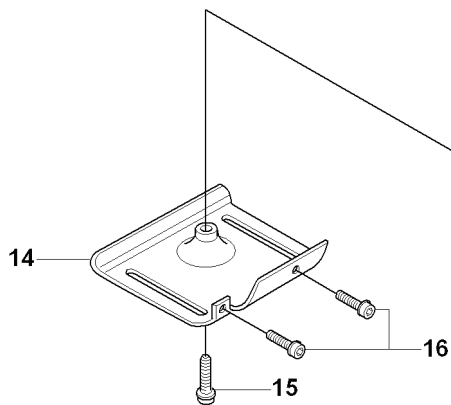

K2 323C, L, LD, R, RJ, 325CX, Lx, LDx, Rx, RJx STARTER

REF.	PART NO.	DESCRIPTION	REMARK	QTY.	KIT
1	503873305	STARTER PAWL		2	
2	735310820	E-CLIP		1	1
3	503873601	SPRING		2	1
4	503873502	STARTER PAWL		2	1
6	503852806	STARTER ASSY		0	
7	537379302	SPACING SLEEVE		2	6
8	503217716	SCREW IH SCT		1	6
9	503858901	STARTER ROPE		1	6
10	537008401	STARTER HANDLE		1	6
11	503964901	STARTER PULLEY		1	6
12	503858702	STARTER HOUSING		1	6
13	537379302	SPACING SLEEVE		1	6
14	537034101	PROTECTIVE PLATE		1	
15	503200316	SCREW IHSCFM		1	
16	503216618	SCREW IH SCT		1	
17	503200316	SCREW IHSCFM		2