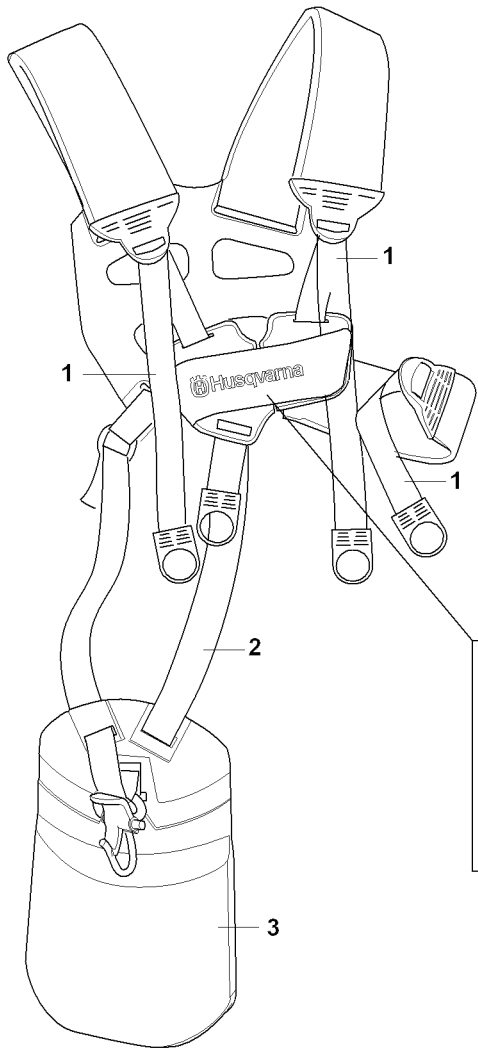

U 323C, L, LD, R, RJ, 325CX, Lx, LDx, Rx, RJx
HARNESS

Duo Balance

12

11