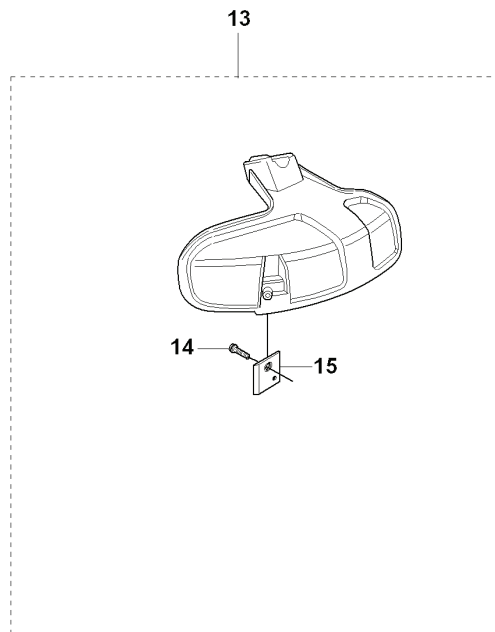

F 323L, 325Lx, LDx, LS, RJx
THROTTLE CONTROLS

REF.	PART NO.	DESCRIPTION	REMARK	QTY.	KIT
1	503852902	HANDLE		1	
2	503918101	THROTTLE LEVER		1	1
3	537011301	RECOIL SPRING		1	1
4	503878001	THROTTLE LOCKOUT		1	1
5	503961401	ABSORBER		1	1
6	537419001	SWITCH		1	1
7	503216618	SCREW IHSCT		5	1
8	503961301	SCREW		1	1
9	740420600	O-RING		1	1
10	503995501	HANDLE HALF		1	1
10	503995502	HANDLE HALF		1	1
11	544171701	THROTTLE CABLE ASSY		2	1
12	503918101	THROTTLE LEVER		1	1
13	503877903	THROTTLE TRIGGER		1	1
14	503995601	HANDLE HALF		1	1
14	503995602	HANDLE HALF		1	1
15	537414201	SHORT CIRCUIT CABLE		1	1
16	740420600	O-RING		2	
17	503961301	SCREW		3	

U 323C, L, LD, R, RJ, 325CX, Lx, LDx, Rx, RJx
HARNESS

Duo Balance

12

11

10

REF.	PART NO.	DESCRIPTION	REMARK	QTY.	KIT
1	503996101	BAND		0	
2	503996103	BAND		0	
3	537275901	HIP PAD		0	
4	502022801	HOOK		0	
5	502023002	LOCK		0	4
6	502023801	SPRING		0	4
7	502022902	HOOK		0	4
8	735310920	E-CLIP		0	4
9	537113501	RETAINER		0	
10	503996103	BAND		0	
11	503996101	BAND		3	
12	537175401	HIP PAD		3	
13	537275901	HIP PAD		0	

R 323C, L, LD, R, RJ, 325CX, Lx, LDx, Rx, RJx
ACCESSORIES

REF.	PART NO.	DESCRIPTION	REMARK	QTY.	KIT
1	537299501	SAW BLADE GUARD		1	
2	725236871	SCREW EHHM		2	1
3	537047501	CLAMP		1	1
4	537293401	ADAPTER		1	1
5	502272201	SAW BLADE GUARD		1	1
6	503217516	SCREW IHSCT		4	1
7	537076701	TRIMMER GUARD		1	
8	503210716	SCREW IHSCT		1	7
9	503798801	BLADE		1	7
10	503934202	COMBINATION GUARD		1	
11	503210716	SCREW IHSCT		1	10
12	503798801	BLADE		1	10
13	503977101	TRIMMER GUARD ASSY		1	
14	503210716	SCREW IHSCT		1	13
15	503798801	BLADE		1	13