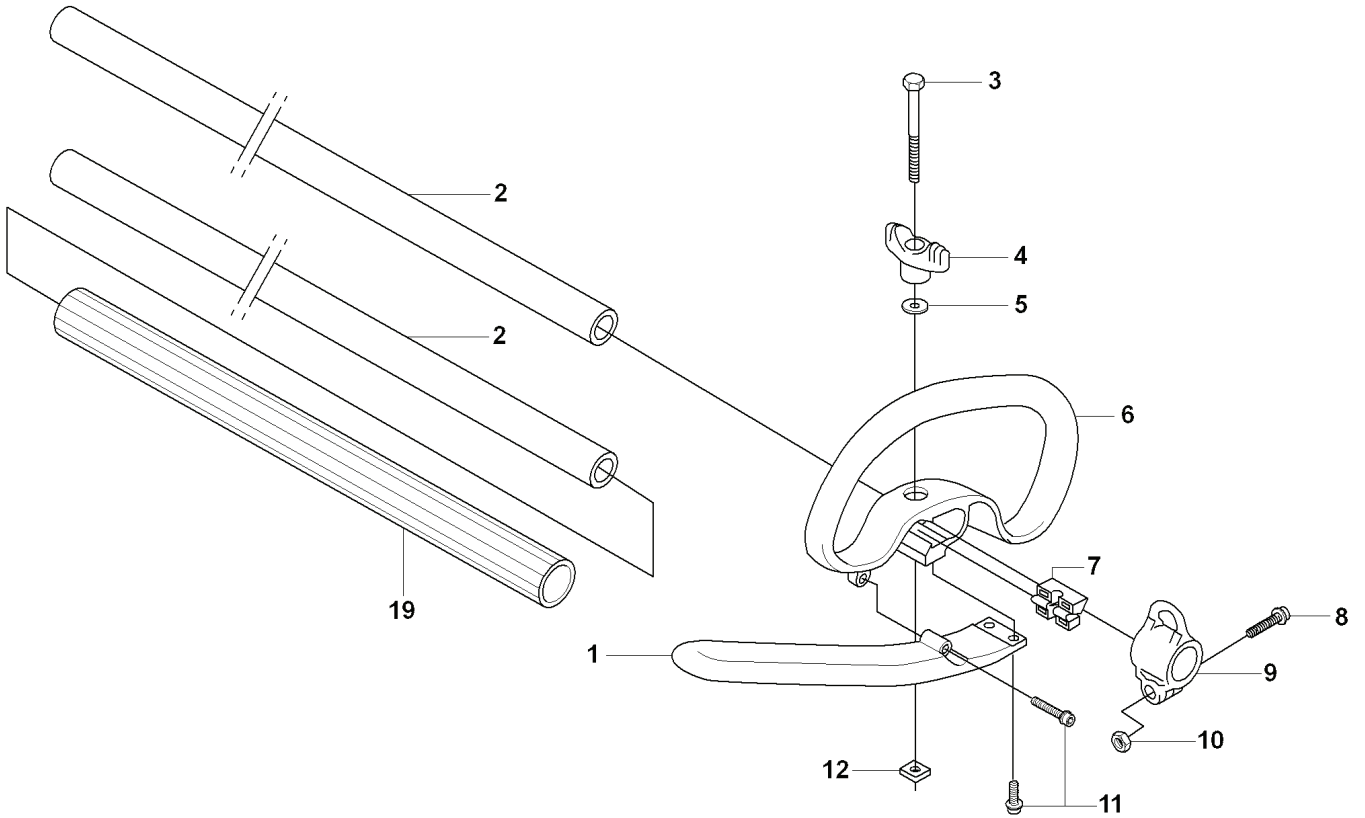

R 323C, L, LD, R, RJ, 325CX, Lx, LDx, Rx, RJx
ACCESSORIES

REF.	PART NO.	DESCRIPTION	REMARK	QTY.	KIT
1	537299501	SAW BLADE GUARD		1	
2	725236871	SCREW EHHM		2	1
3	537047501	CLAMP		1	1
4	537293401	ADAPTER		1	1
5	502272201	SAW BLADE GUARD		1	1
6	503217516	SCREW IHSCT		4	1
7	537076701	TRIMMER GUARD		1	
8	503210716	SCREW IHSCT		1	7
9	503798801	BLADE		1	7
10	503934202	COMBINATION GUARD		1	
11	503210716	SCREW IHSCT		1	10
12	503798801	BLADE		1	10
13	503977101	TRIMMER GUARD ASSY		1	
14	503210716	SCREW IHSCT		1	13
15	503798801	BLADE		1	13

B 323C, L, 325Lx, LDx, RJx
SHAFT & HANDLE

16

17

18

REF.	PART NO.	DESCRIPTION	REMARK	QTY.	KIT
1	503997801	HANDLE		1	
2	503888801	TUBE		1	
2	540053801	TUBE DRIVESHAFT ASSY		1	
3	725237851	SCREW EHHM		1	
3	725238051	SCREW EHHM		1	
4	503879001	KNOB		1	
5	503230061	WASHER		1	
6	503871901	HANDLE LOOP		1	
6	503871903	HANDLE		1	
7	503940301	DISTANCE		1	
8	503200716	SCREW IHSCFM		1	
9	503941001	HOOK		1	
10	731231401	HEXAGON NUT		1	
11	503216816	SCREW IHSCCT		3	
12	502197101	SQUARE NUT		1	
13	537234801	DRIVE SHAFT		1	
14	735311200	CIRCLIP		1	
15	537237501	CLUTCH DRUM ASSY		1	
16	537294801	LABEL		1	
17	503795601	LABEL		1	
18	537101001	LABEL		1	
19	537085501	HANDLE		1	