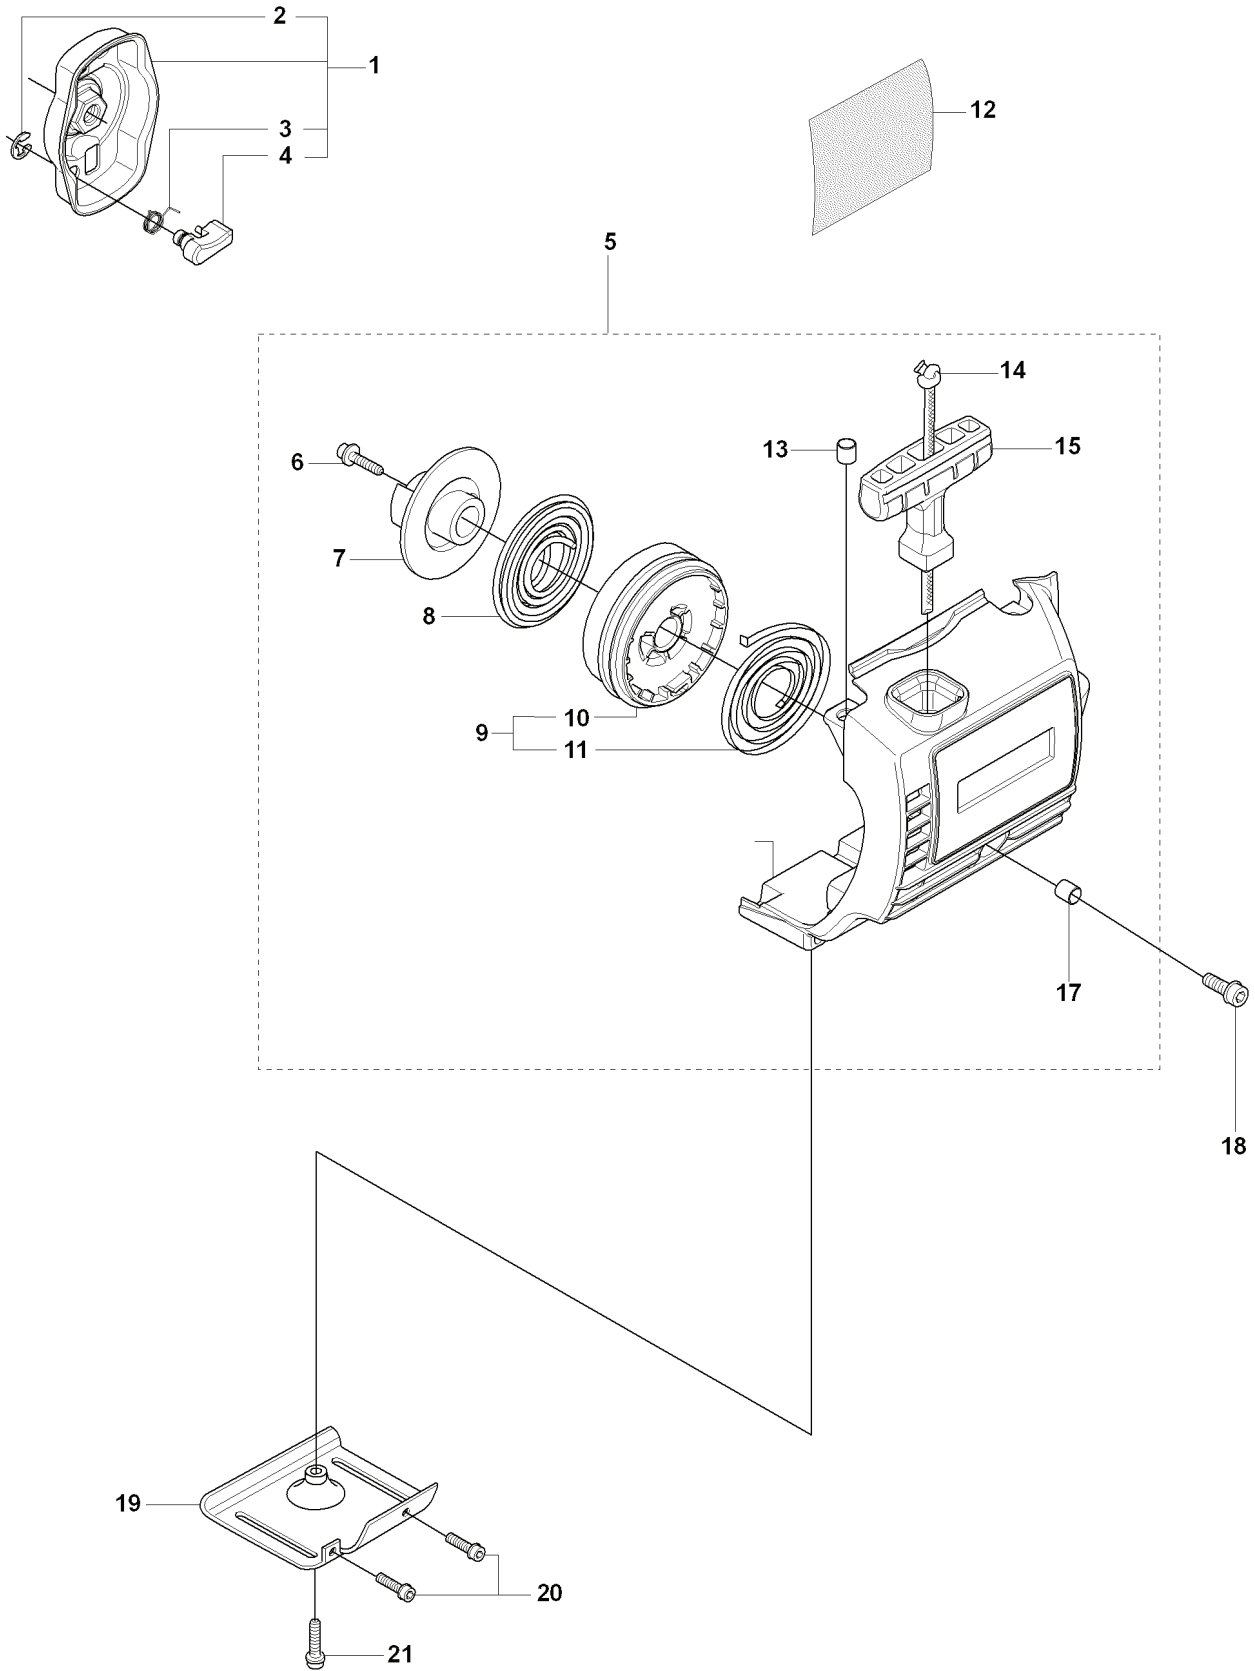

325 RJX, 20080900001-Current

SPARE PARTS LIST

L 323C, L, LD, R, RJ, 325CX, Lx, LDx, Rx, RJx
FUEL TANK

REF.	PART NO.	DESCRIPTION	REMARK	QTY.	KIT
1	503936601	PURGE		1	
2	537042401	FUEL HOSE		2	5
3	503911802	TANK CAP		1	
4	503911001	SUSPENSION		4	
5	537068602	FUEL TANK		1	
6	503735801	BUSHING		2	5
7	544325001	FUEL HOSE		1	5
8	504022401	HOSE CLAMP		1	5
9	503443201	FUEL FILTER		1	5

P 326
CRANK CASE

REF.	PART NO.	DESCRIPTION	REMARK	QTY.	KIT
1	537309601	SLEEVE		1	
2	503216825	SCREW IHSCFT		2	1
3	537041207	CLUTCH COVER		1	
4	537073601	SPRING		1	3
5	537425001	PROTECTIVE PLATE		1	3
6	537041103	CRANKCASE		1	
7	503216618	SCREW IHSCFT		3	6
8	503200316	SCREW IHSCFM		7	6
9	503200316	SCREW IHSCFM		1	3

K1 323C, L, LD, R, RJ, 325CX, Lx, LDx, Rx, RJx STARTER

REF.	PART NO.	DESCRIPTION	REMARK	QTY.	KIT
1	503873305	STARTER PAWL		1	
2	735310820	E-CLIP		2	1
3	503873601	SPRING		2	1
4	503873502	STARTER PAWL		2	1
5	544071102	STARTER ASSY		1	
6	503217725	SCREW IHSCCT		1	5
7	544038702	DRIVER		1	5
8	544038802	SPRING		1	5
9	544166501	STARTER PULLEY ASSY		1	5
10	544038601	STARTER PULLEY		1	5.9
11	503859001	RECOIL SPRING		1	5.9
12	537353404	LABEL		1	
12	537353405	LABEL		1	
12	537353407	LABEL		1	
12	537353408	LABEL		1	
12	537353414	LABEL		1	
12	537353416	LABEL		1	
12	537353412	LABEL		1	
12	537353413	LABEL		1	
12	537353418	LABEL		1	
13	537379302	SPACING SLEEVE		2	
14	503858901	STARTER ROPE		1	5
15	537008401	STARTER HANDLE		1	5
16	537411601	STARTER HOUSING		1	5
17	537379302	SPACING SLEEVE		1	5
18	503216820	SCREW IHSCFT		1	
18	503200316	SCREW IHSCFM		1	
19	537034101	PROTECTIVE PLATE		1	
20	503216618	SCREW IHSCCT		1	
21	503200316	SCREW IHSCFM		1	