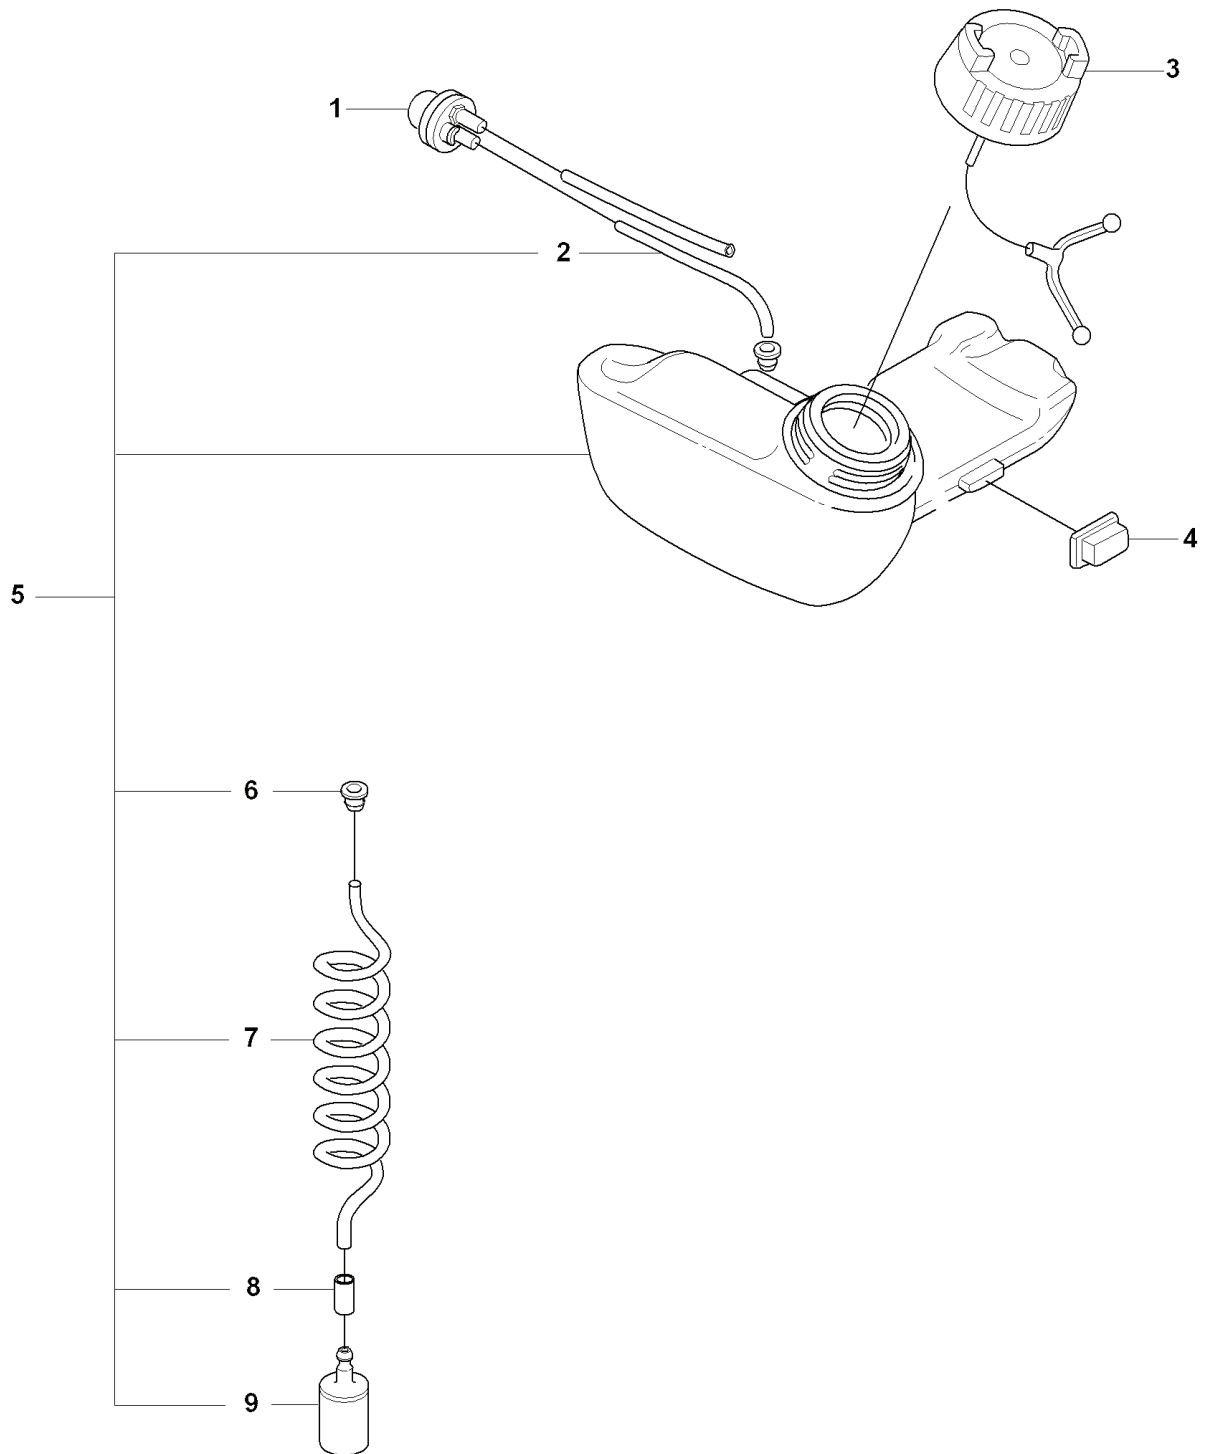

325 RJX, 20080900001-Current

SPARE PARTS LIST

L 323C, L, LD, R, RJ, 325CX, Lx, LDx, Rx, RJx
FUEL TANK

REF.	PART NO.	DESCRIPTION	REMARK	QTY.	KIT
1	503936601	PURGE		1	
2	537042401	FUEL HOSE		2	5
3	503911802	TANK CAP		1	
4	503911001	SUSPENSION		4	
5	537068602	FUEL TANK		1	
6	503735801	BUSHING		2	5
7	544325001	FUEL HOSE		1	5
8	504022401	HOSE CLAMP		1	5
9	503443201	FUEL FILTER		1	5

P 326
CRANK CASE

REF.	PART NO.	DESCRIPTION	REMARK	QTY.	KIT
1	537309601	SLEEVE		1	
2	503216825	SCREW IHSCFT		2	1
3	537041207	CLUTCH COVER		1	
4	537073601	SPRING		1	3
5	537425001	PROTECTIVE PLATE		1	3
6	537041103	CRANKCASE		1	
7	503216618	SCREW IHSCFT		3	6
8	503200316	SCREW IHSCFM		7	6
9	503200316	SCREW IHSCFM		1	3

K1 323C, L, LD, R, RJ, 325CX, Lx, LDx, Rx, RJx STARTER

REF.	PART NO.	DESCRIPTION	REMARK	QTY.	KIT
1	503873305	STARTER PAWL		1	
2	735310820	E-CLIP		2	1
3	503873601	SPRING		2	1
4	503873502	STARTER PAWL		2	1
5	544071102	STARTER ASSY		1	
6	503217725	SCREW IHSCCT		1	5
7	544038702	DRIVER		1	5
8	544038802	SPRING		1	5
9	544166501	STARTER PULLEY ASSY		1	5
10	544038601	STARTER PULLEY		1	5.9
11	503859001	RECOIL SPRING		1	5.9
12	537353404	LABEL		1	
12	537353405	LABEL		1	
12	537353407	LABEL		1	
12	537353408	LABEL		1	
12	537353414	LABEL		1	
12	537353416	LABEL		1	
12	537353412	LABEL		1	
12	537353413	LABEL		1	
12	537353418	LABEL		1	
13	537379302	SPACING SLEEVE		2	
14	503858901	STARTER ROPE		1	5
15	537008401	STARTER HANDLE		1	5
16	537411601	STARTER HOUSING		1	5
17	537379302	SPACING SLEEVE		1	5
18	503216820	SCREW IHSCFT		1	
18	503200316	SCREW IHSCFM		1	
19	537034101	PROTECTIVE PLATE		1	
20	503216618	SCREW IHSCCT		1	
21	503200316	SCREW IHSCFM		1	