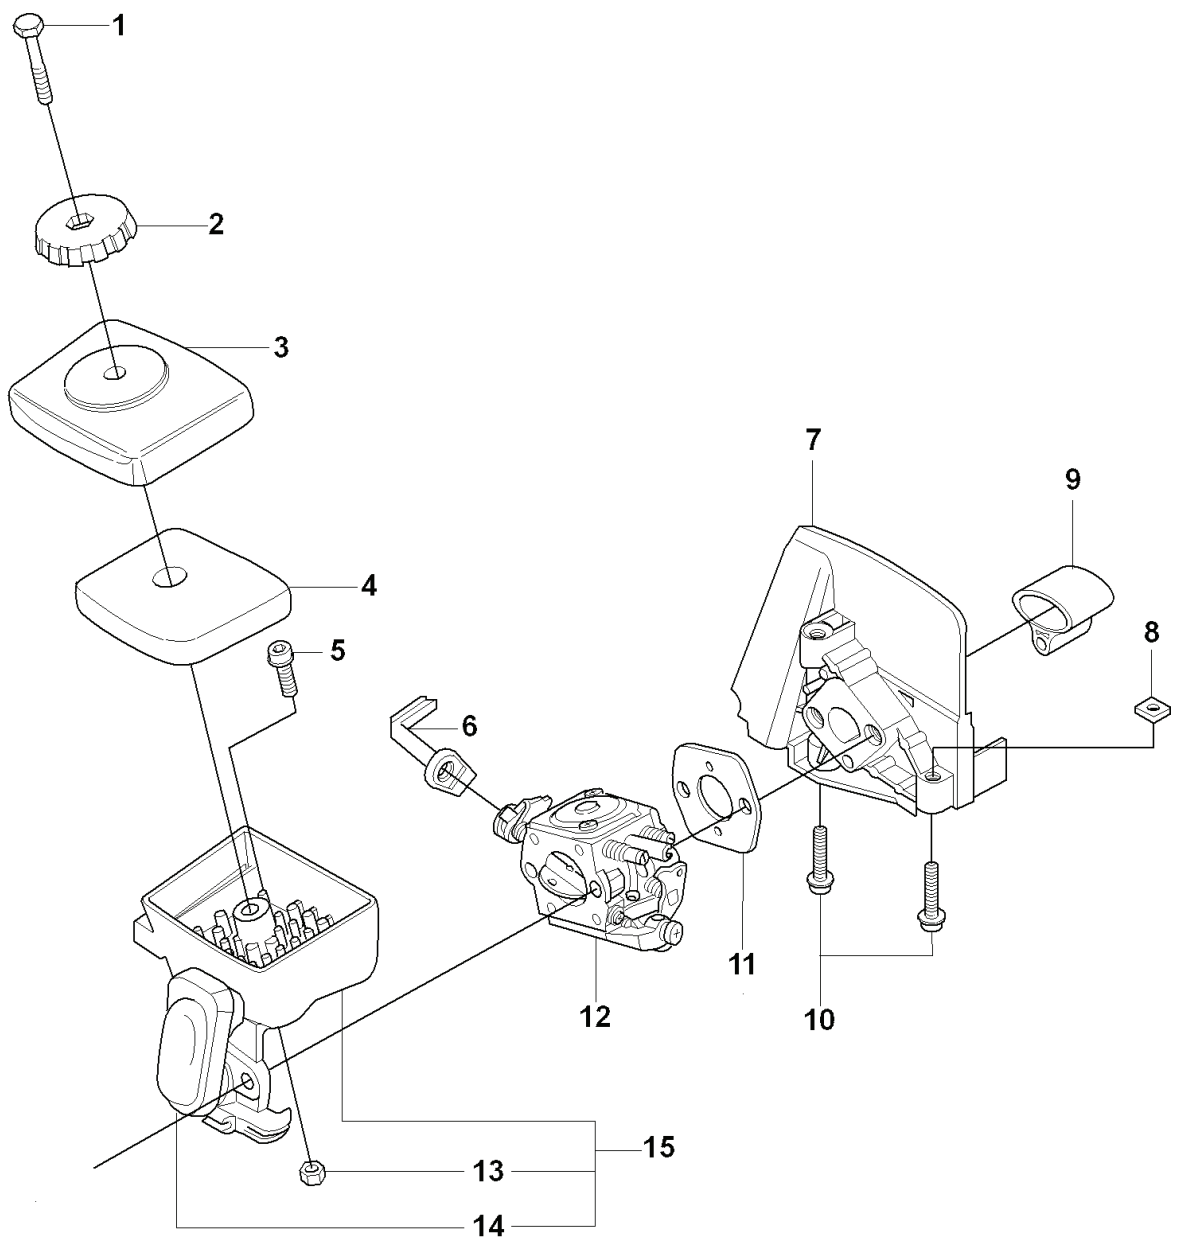

J 323C, L, LD, R, RJ, 325CX, Lx, LDx, Rx, RJx
CARBURETOR & AIRFILTER

REF.	PART NO.	DESCRIPTION	REMARK	QTY.	KIT
1	502206503	SCREW EHHM		1	
2	502204001	KNOB		1	
3	503888002	FILTER COVER		1	
4	537186301	AIR FILTER		1	
5	503217516	SCREW IHSCFT		1	
6	503962501	CHOKE CONTROL		1	
7	503910901	INSULATION WALL		1	
8	503226504	SQUARE NUT		2	
9	503942601	INLET PIPE		1	
10	503200325	SCREW IHSCFM		2	
11	503497101	GASKET		1	
12	503283401	CARBURETTOR	Zama C1Q-EL24. NOT FOR US	1	
12	576019801	CARBURETTOR	Hualong HQ-2, only option for US	1	
13	731231401	HEXAGON NUT		1	15
14	503887901	HUB CAP		1	15
15	503890301	FILTER HOLDER		1