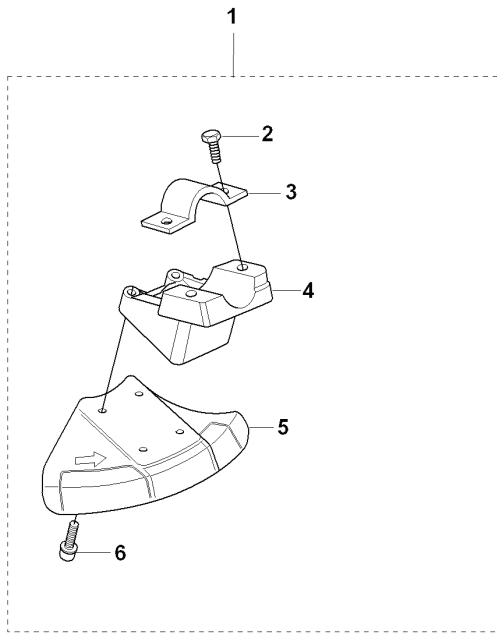

F 323L, 325Lx, LDx, LS, RJx
THROTTLE CONTROLS

REF.	PART NO.	DESCRIPTION	REMARK	QTY.	KIT
1	503852902	HANDLE		1	
2	503918101	THROTTLE LEVER		1	1
3	537011301	RECOIL SPRING		1	1
4	503878001	THROTTLE LOCKOUT		1	1
5	503961401	ABSORBER		1	1
6	537419001	SWITCH		1	1
7	503216618	SCREW IHSCT		5	1
8	503961301	SCREW		1	1
9	740420600	O-RING		1	1
10	503995501	HANDLE HALF		1	1
10	503995502	HANDLE HALF		1	1
11	544171701	THROTTLE CABLE ASSY		2	1
12	503918101	THROTTLE LEVER		1	1
13	503877903	THROTTLE TRIGGER		1	1
14	503995601	HANDLE HALF		1	1
14	503995602	HANDLE HALF		1	1
15	537414201	SHORT CIRCUIT CABLE		1	1
16	740420600	O-RING		2	
17	503961301	SCREW		3	

U 323C, L, LD, R, RJ, 325CX, Lx, LDx, Rx, RJx
HARNESS

Duo Balance

12

11

10

REF.	PART NO.	DESCRIPTION	REMARK	QTY.	KIT
1	503996101	BAND		0	
2	503996103	BAND		0	
3	537275901	HIP PAD		0	
4	502022801	HOOK		0	
5	502023002	LOCK		0	4
6	502023801	SPRING		0	4
7	502022902	HOOK		0	4
8	735310920	E-CLIP		0	4
9	537113501	RETAINER		0	
10	503996103	BAND		0	
11	503996101	BAND		3	
12	537175401	HIP PAD		3	
13	537275901	HIP PAD		0	

R 323C, L, LD, R, RJ, 325CX, Lx, LDx, Rx, RJx
ACCESSORIES

REF.	PART NO.	DESCRIPTION	REMARK	QTY.	KIT
1	537299501	SAW BLADE GUARD		1	
2	725236871	SCREW EHHM		2	1
3	537047501	CLAMP		1	1
4	537293401	ADAPTER		1	1
5	502272201	SAW BLADE GUARD		1	1
6	503217516	SCREW IHSCT		4	1
7	537076701	TRIMMER GUARD		1	
8	503210716	SCREW IHSCT		1	7
9	503798801	BLADE		1	7
10	503934202	COMBINATION GUARD		1	
11	503210716	SCREW IHSCT		1	10
12	503798801	BLADE		1	10
13	503977101	TRIMMER GUARD ASSY		1	
14	503210716	SCREW IHSCT		1	13
15	503798801	BLADE		1	13