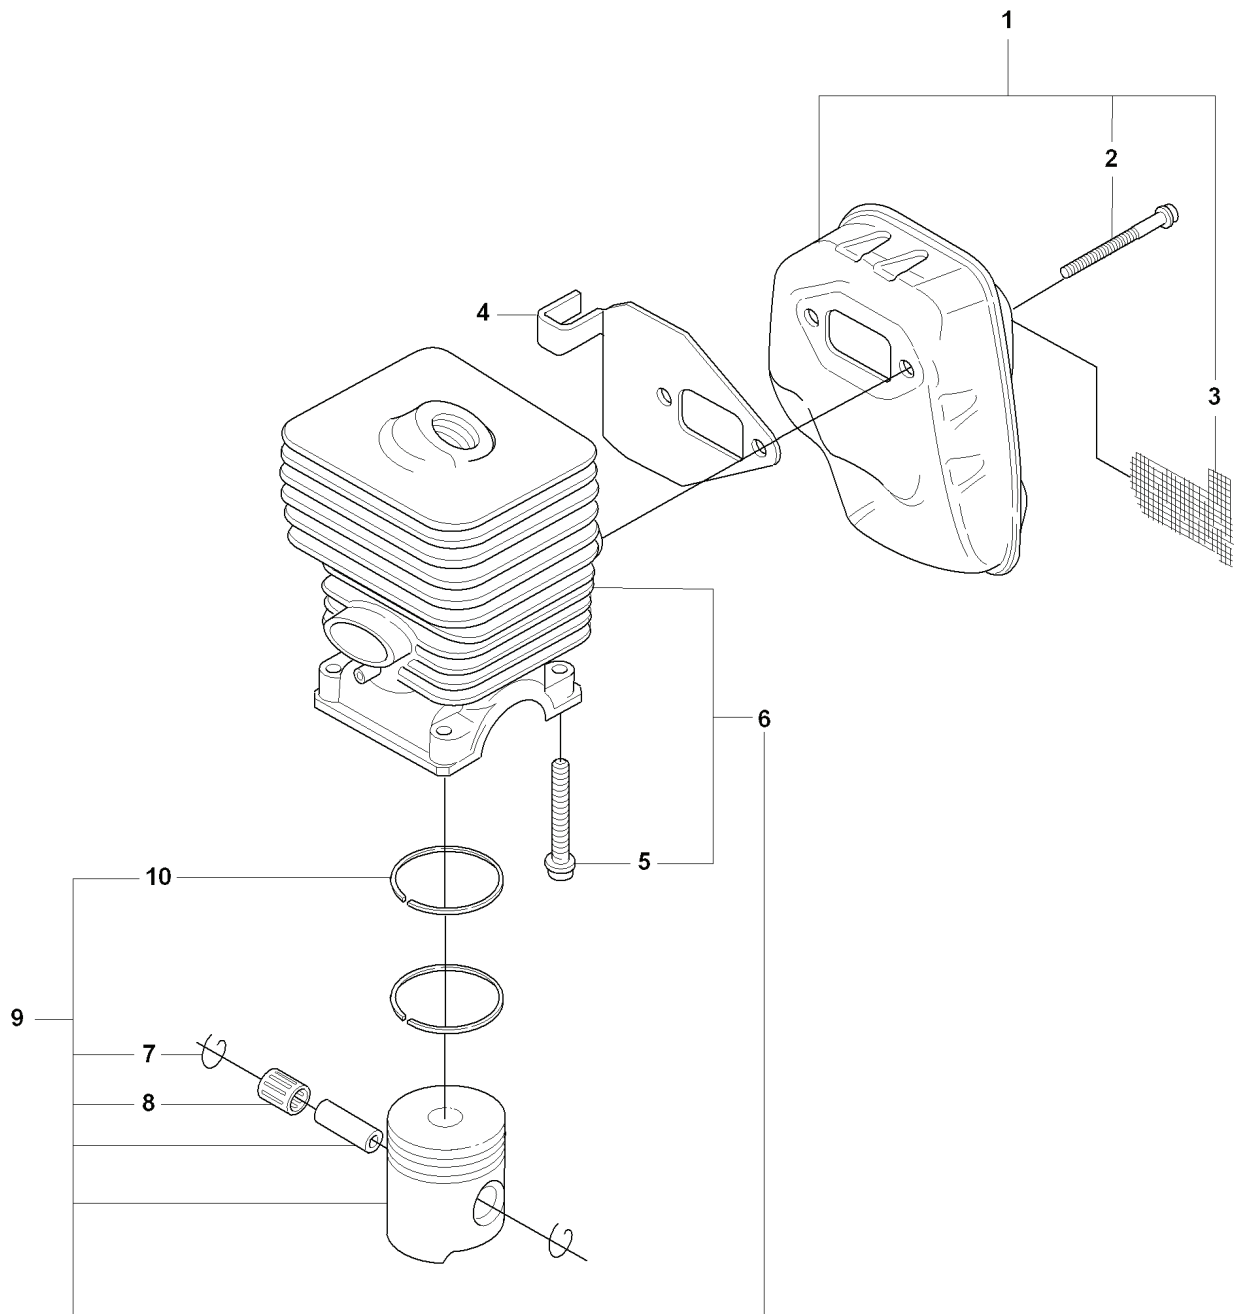

N 323C, L, LD, R, RJ, 325CX, Lx, LDx, Rx, RJx
CYLINDER PISTON & MUFFLER

REF.	PART NO.	DESCRIPTION	REMARK	QTY.	KIT
1	537161901	MUFFLER ASSY		1	
2	502078101	SCREW EHHFM		2	1
3	503871701	SPARK ARRESTER SCREEN		1	1
4	537014101	GASKET		1	
5	503200735	SCREW IHSCFM		4	6
6	537032008	CYLINDER		1	
7	737440800	CIRCLIP		1	9
8	503712201	BEARING		1	9
9	537405902	PISTON		1	6
10	537406201	PISTON RING		2	9