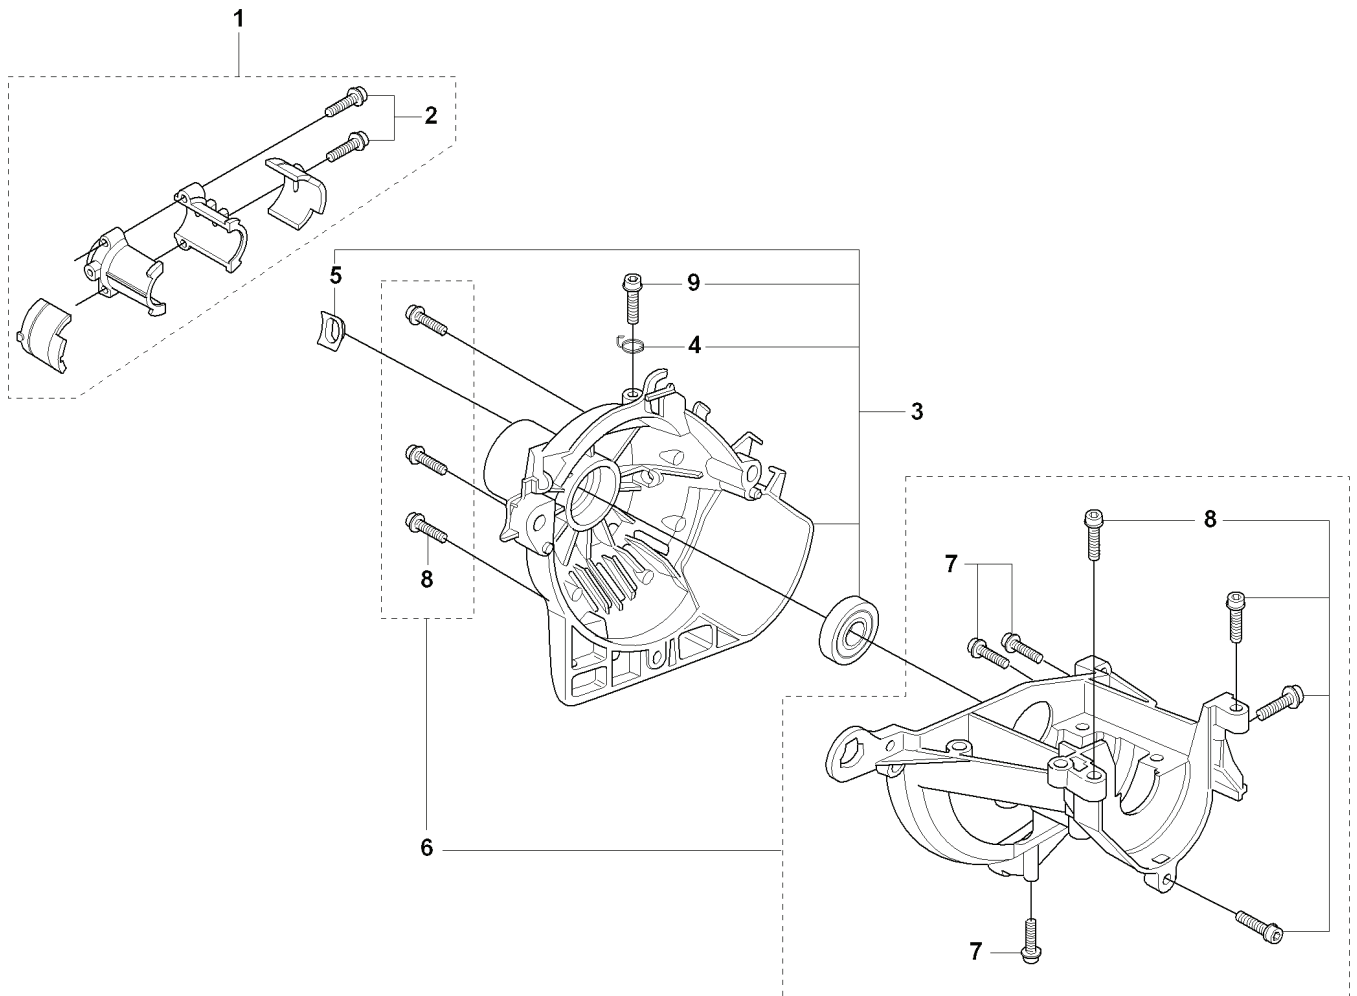

325 RJX, 20080900001-Current

SPARE PARTS LIST

L 323C, L, LD, R, RJ, 325CX, Lx, LDx, Rx, RJx
FUEL TANK

REF.	PART NO.	DESCRIPTION	REMARK	QTY.	KIT
1	503936601	PURGE		1	
2	537042401	FUEL HOSE		2	5
3	503911802	TANK CAP		1	
4	503911001	SUSPENSION		4	
5	537068602	FUEL TANK		1	
6	503735801	BUSHING		2	5
7	544325001	FUEL HOSE		1	5
8	504022401	HOSE CLAMP		1	5
9	503443201	FUEL FILTER		1	5

P 326
CRANK CASE

REF.	PART NO.	DESCRIPTION	REMARK	QTY.	KIT
1	537309601	SLEEVE		1	
2	503216825	SCREW IHSCFT		2	1
3	537041207	CLUTCH COVER		1	
4	537073601	SPRING		1	3
5	537425001	PROTECTIVE PLATE		1	3
6	537041103	CRANKCASE		1	
7	503216618	SCREW IHSCFT		3	6
8	503200316	SCREW IHSCFM		7	6
9	503200316	SCREW IHSCFM		1	3

K1 323C, L, LD, R, RJ, 325CX, Lx, LDx, Rx, RJx STARTER

REF.	PART NO.	DESCRIPTION	REMARK	QTY.	KIT
1	503873305	STARTER PAWL		1	
2	735310820	E-CLIP		2	1
3	503873601	SPRING		2	1
4	503873502	STARTER PAWL		2	1
5	544071102	STARTER ASSY		1	
6	503217725	SCREW IHSCCT		1	5
7	544038702	DRIVER		1	5
8	544038802	SPRING		1	5
9	544166501	STARTER PULLEY ASSY		1	5
10	544038601	STARTER PULLEY		1	5.9
11	503859001	RECOIL SPRING		1	5.9
12	537353404	LABEL		1	
12	537353405	LABEL		1	
12	537353407	LABEL		1	
12	537353408	LABEL		1	
12	537353414	LABEL		1	
12	537353416	LABEL		1	
12	537353412	LABEL		1	
12	537353413	LABEL		1	
12	537353418	LABEL		1	
13	537379302	SPACING SLEEVE		2	
14	503858901	STARTER ROPE		1	5
15	537008401	STARTER HANDLE		1	5
16	537411601	STARTER HOUSING		1	5
17	537379302	SPACING SLEEVE		1	5
18	503216820	SCREW IHSCFT		1	
18	503200316	SCREW IHSCFM		1	
19	537034101	PROTECTIVE PLATE		1	
20	503216618	SCREW IHSCCT		1	
21	503200316	SCREW IHSCFM		1	