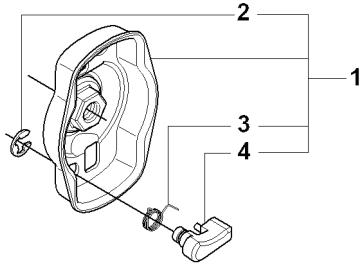

K2 323C, L, LD, R, RJ, 325CX, Lx, LDx, Rx, RJx STARTER

REF.	PART NO.	DESCRIPTION	REMARK	QTY.	KIT
1	503873305	STARTER PAWL		2	
2	735310820	E-CLIP		1	1
3	503873601	SPRING		2	1
4	503873502	STARTER PAWL		2	1
6	503852806	STARTER ASSY		0	
7	537379302	SPACING SLEEVE		2	6
8	503217716	SCREW IH SCT		1	6
9	503858901	STARTER ROPE		1	6
10	537008401	STARTER HANDLE		1	6
11	503964901	STARTER PULLEY		1	6
12	503858702	STARTER HOUSING		1	6
13	537379302	SPACING SLEEVE		1	6
14	537034101	PROTECTIVE PLATE		1	
15	503200316	SCREW IHSCFM		1	
16	503216618	SCREW IH SCT		1	
17	503200316	SCREW IHSCFM		2