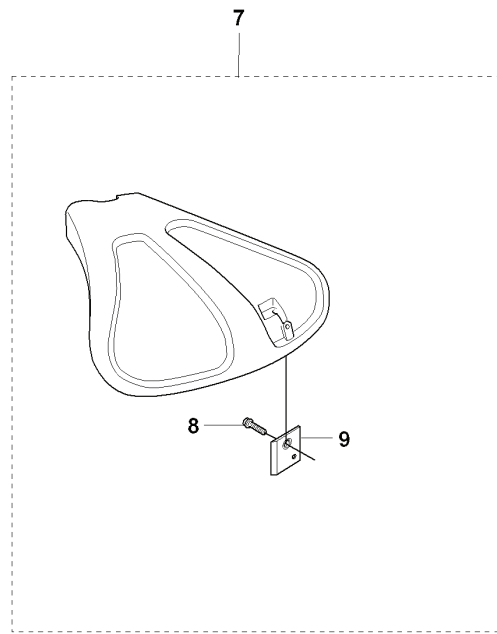

F 323L, 325Lx, LDx, LS, RJx
THROTTLE CONTROLS

REF.	PART NO.	DESCRIPTION	REMARK	QTY.	KIT
1	503852902	HANDLE		1	
2	503918101	THROTTLE LEVER		1	1
3	537011301	RECOIL SPRING		1	1
4	503878001	THROTTLE LOCKOUT		1	1
5	503961401	ABSORBER		1	1
6	537419001	SWITCH		1	1
7	503216618	SCREW IHSCT		5	1
8	503961301	SCREW		1	1
9	740420600	O-RING		1	1
10	503995501	HANDLE HALF		1	1
10	503995502	HANDLE HALF		1	1
11	544171701	THROTTLE CABLE ASSY		2	1
12	503918101	THROTTLE LEVER		1	1
13	503877903	THROTTLE TRIGGER		1	1
14	503995601	HANDLE HALF		1	1
14	503995602	HANDLE HALF		1	1
15	537414201	SHORT CIRCUIT CABLE		1	1
16	740420600	O-RING		2	
17	503961301	SCREW		3	

U 323C, L, LD, R, RJ, 325CX, Lx, LDx, Rx, RJx
HARNESS

Duo Balance

12

11

10

REF.	PART NO.	DESCRIPTION	REMARK	QTY.	KIT
1	503996101	BAND		0	
2	503996103	BAND		0	
3	537275901	HIP PAD		0	
4	502022801	HOOK		0	
5	502023002	LOCK		0	4
6	502023801	SPRING		0	4
7	502022902	HOOK		0	4
8	735310920	E-CLIP		0	4
9	537113501	RETAINER		0	
10	503996103	BAND		0	
11	503996101	BAND		3	
12	537175401	HIP PAD		3	
13	537275901	HIP PAD		0	

R 323C, L, LD, R, RJ, 325CX, Lx, LDx, Rx, RJx
ACCESSORIES

REF.	PART NO.	DESCRIPTION	REMARK	QTY.	KIT
1	537299501	SAW BLADE GUARD		1	
2	725236871	SCREW EHHM		2	1
3	537047501	CLAMP		1	1
4	537293401	ADAPTER		1	1
5	502272201	SAW BLADE GUARD		1	1
6	503217516	SCREW IHSCT		4	1
7	537076701	TRIMMER GUARD		1	
8	503210716	SCREW IHSCT		1	7
9	503798801	BLADE		1	7
10	503934202	COMBINATION GUARD		1	
11	503210716	SCREW IHSCT		1	10
12	503798801	BLADE		1	10
13	503977101	TRIMMER GUARD ASSY		1	
14	503210716	SCREW IHSCT		1	13
15	503798801	BLADE		1	13