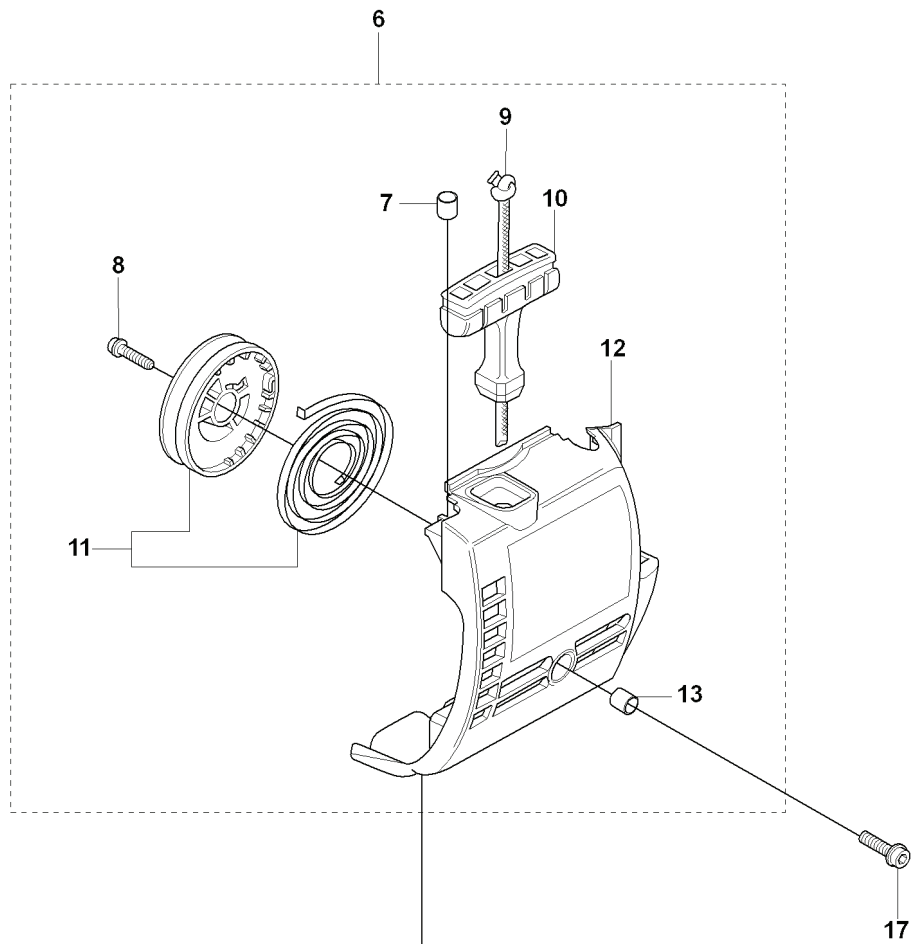

K2 323C, L, LD, R, RJ, 325CX, Lx, LDx, Rx, RJx STARTER

REF.	PART NO.	DESCRIPTION	REMARK	QTY.	KIT
1	503873305	STARTER PAWL		2	
2	735310820	E-CLIP		1	1
3	503873601	SPRING		2	1
4	503873502	STARTER PAWL		2	1
6	503852806	STARTER ASSY		0	
7	537379302	SPACING SLEEVE		2	6
8	503217716	SCREW IH SCT		1	6
9	503858901	STARTER ROPE		1	6
10	537008401	STARTER HANDLE		1	6
11	503964901	STARTER PULLEY		1	6
12	503858702	STARTER HOUSING		1	6
13	537379302	SPACING SLEEVE		1	6
14	537034101	PROTECTIVE PLATE		1	
15	503200316	SCREW IHSCFM		1	
16	503216618	SCREW IH SCT		1	
17	503200316	SCREW IHSCFM		2