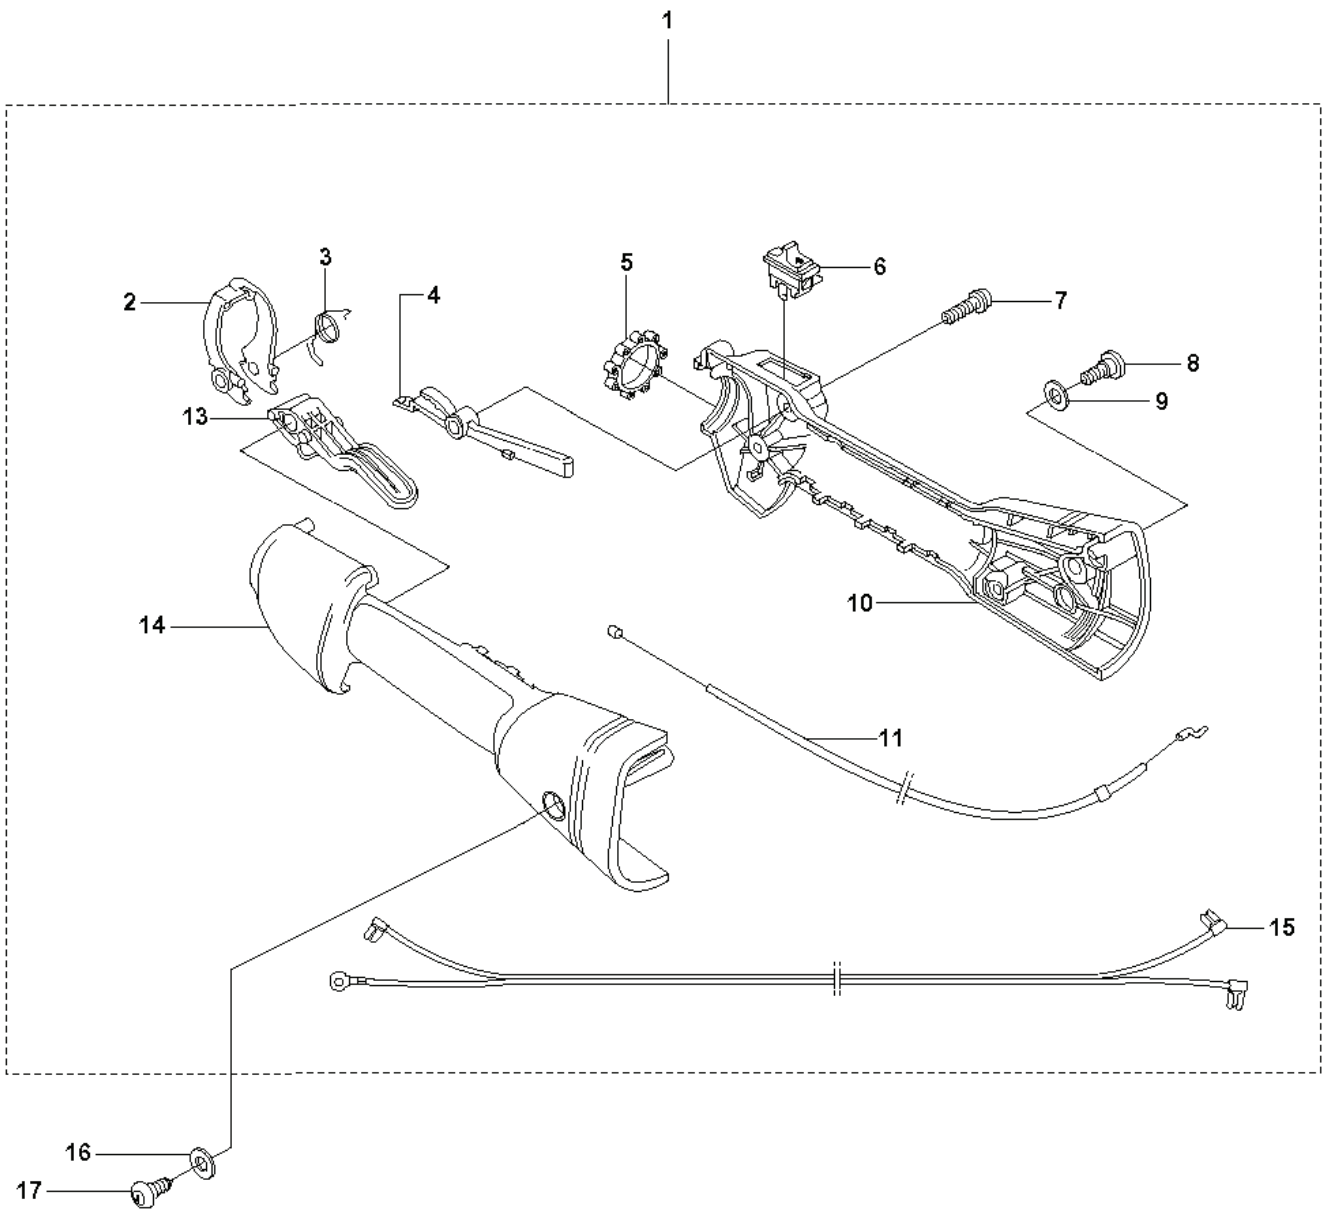

F 323L, 325Lx, LDx, LS, RJx
THROTTLE CONTROLS

REF.	PART NO.	DESCRIPTION	REMARK	QTY.	KIT
1	503852902	HANDLE		1	
2	503918101	THROTTLE LEVER		1	1
3	537011301	RECOIL SPRING		1	1
4	503878001	THROTTLE LOCKOUT		1	1
5	503961401	ABSORBER		1	1
6	537419001	SWITCH		1	1
7	503216618	SCREW IHSCT		5	1
8	503961301	SCREW		1	1
9	740420600	O-RING		1	1
10	503995501	HANDLE HALF		1	1
10	503995502	HANDLE HALF		1	1
11	544171701	THROTTLE CABLE ASSY		2	1
12	503918101	THROTTLE LEVER		1	1
13	503877903	THROTTLE TRIGGER		1	1
14	503995601	HANDLE HALF		1	1
14	503995602	HANDLE HALF		1	1
15	537414201	SHORT CIRCUIT CABLE		1	1
16	740420600	O-RING		2	
17	503961301	SCREW		3