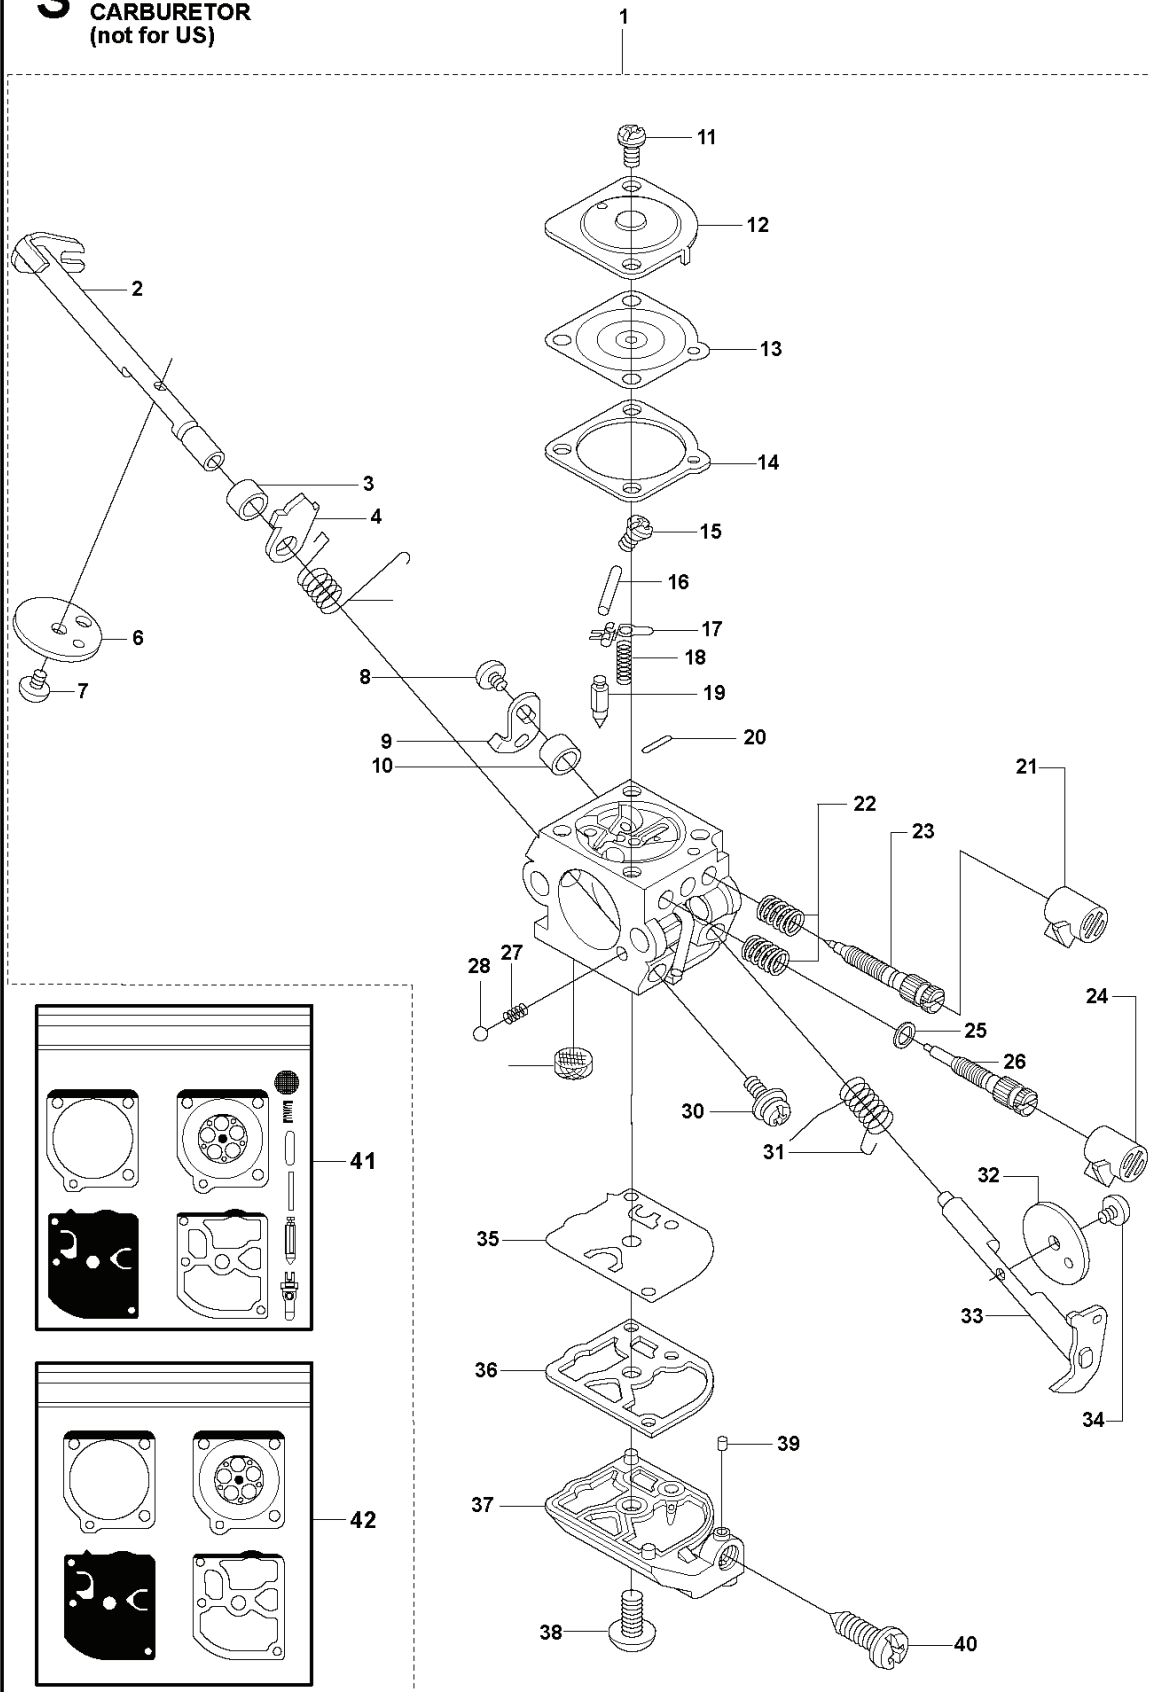

S 323C, L, LD, R, RJ, 325CX, Lx, LDx, Rx, RJx
CARBURETOR
(not for US)

REF.	PART NO.	DESCRIPTION	REMARK	QTY.	KIT
1	503283401	CARBURETTOR		0	
2	537370301	VALVE		1	1
3	503481901	COLLAR		1	1
4	537049001	LEVER		1	1
5	537021001	SPRING		1	1
6	537370301	VALVE		1	1
7	503481801	SCREW		1	1
8	503479001	SCREW		1	1
9	537019801	LEVER		1	1
10	503478901	COLLAR		1	1
11	503480501	SCREW		2	1
12	503974301	COVER		1	1
13	537048901	DIAPHRAGM		1	1, 41, 42
14	537020401	GASKET		1	1, 41, 42
15	503480101	SCREW		1	1
16	503480001	PIN RETAINING SCREW		1	1.41
17	503665901	LEVER		1	1.41
18	537020301	SPRING		1	1.41
19	503479701	VALVE		1	1.41
20	537020801	PLUG		1	1.41
21	537021601	LIMITER CAP		1	1
22	503480801	SPRING		1	1
23	537127801	SCREW		1	1
24	537021601	LIMITER CAP		1	1
25	503974001	WASHER		1	1
26	537020601	SCREW		1	1
27	537012601	SPRING		1	1
28	537012501	BALL		1	1
29	503535701	STRAINER		1	1.41
30	503755301	SCREW		1	1
31	537019701	SPRING		1	1
32	537019901	VALVE		1	1
33	537019601	SHAFT ASSY		1	1
34	503479201	SCREW		1	1
35	537020001	DIAPHRAGM PUMP		1	1, 41, 42
36	537020101	GASKET		1	1, 41, 42
37	537020201	COVER		1	1
38	503479601	SCREW		1	1
39	503481101	PIECE		1	1
40	537020701	SCREW		1	1
41	531004553	GASKET KIT		1	
42	531004552	GASKET KIT		1