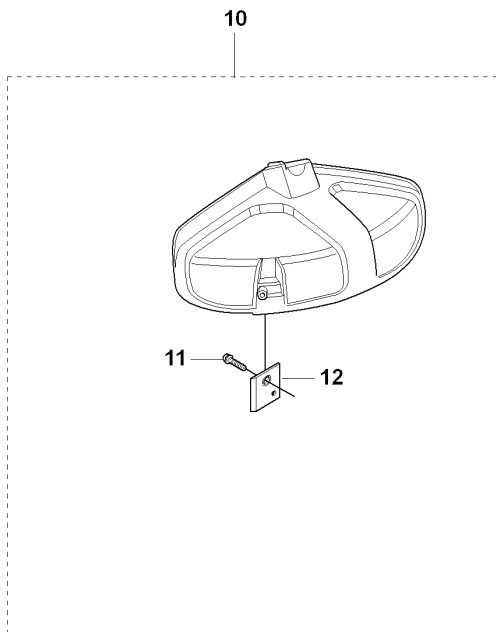

F 323L, 325Lx, LDx, LS, RJx
THROTTLE CONTROLS

REF.	PART NO.	DESCRIPTION	REMARK	QTY.	KIT
1	503852902	HANDLE		1	
2	503918101	THROTTLE LEVER		1	1
3	537011301	RECOIL SPRING		1	1
4	503878001	THROTTLE LOCKOUT		1	1
5	503961401	ABSORBER		1	1
6	537419001	SWITCH		1	1
7	503216618	SCREW IHSCT		5	1
8	503961301	SCREW		1	1
9	740420600	O-RING		1	1
10	503995501	HANDLE HALF		1	1
10	503995502	HANDLE HALF		1	1
11	544171701	THROTTLE CABLE ASSY		2	1
12	503918101	THROTTLE LEVER		1	1
13	503877903	THROTTLE TRIGGER		1	1
14	503995601	HANDLE HALF		1	1
14	503995602	HANDLE HALF		1	1
15	537414201	SHORT CIRCUIT CABLE		1	1
16	740420600	O-RING		2	
17	503961301	SCREW		3	

U 323C, L, LD, R, RJ, 325CX, Lx, LDx, Rx, RJx
HARNESS

Duo Balance

12

11

10

REF.	PART NO.	DESCRIPTION	REMARK	QTY.	KIT
1	503996101	BAND		0	
2	503996103	BAND		0	
3	537275901	HIP PAD		0	
4	502022801	HOOK		0	
5	502023002	LOCK		0	4
6	502023801	SPRING		0	4
7	502022902	HOOK		0	4
8	735310920	E-CLIP		0	4
9	537113501	RETAINER		0	
10	503996103	BAND		0	
11	503996101	BAND		3	
12	537175401	HIP PAD		3	
13	537275901	HIP PAD		0	

R 323C, L, LD, R, RJ, 325CX, Lx, LDx, Rx, RJx
ACCESSORIES

REF.	PART NO.	DESCRIPTION	REMARK	QTY.	KIT
1	537299501	SAW BLADE GUARD		1	
2	725236871	SCREW EHHM		2	1
3	537047501	CLAMP		1	1
4	537293401	ADAPTER		1	1
5	502272201	SAW BLADE GUARD		1	1
6	503217516	SCREW IHSCT		4	1
7	537076701	TRIMMER GUARD		1	
8	503210716	SCREW IHSCT		1	7
9	503798801	BLADE		1	7
10	503934202	COMBINATION GUARD		1	
11	503210716	SCREW IHSCT		1	10
12	503798801	BLADE		1	10
13	503977101	TRIMMER GUARD ASSY		1	
14	503210716	SCREW IHSCT		1	13
15	503798801	BLADE		1	13