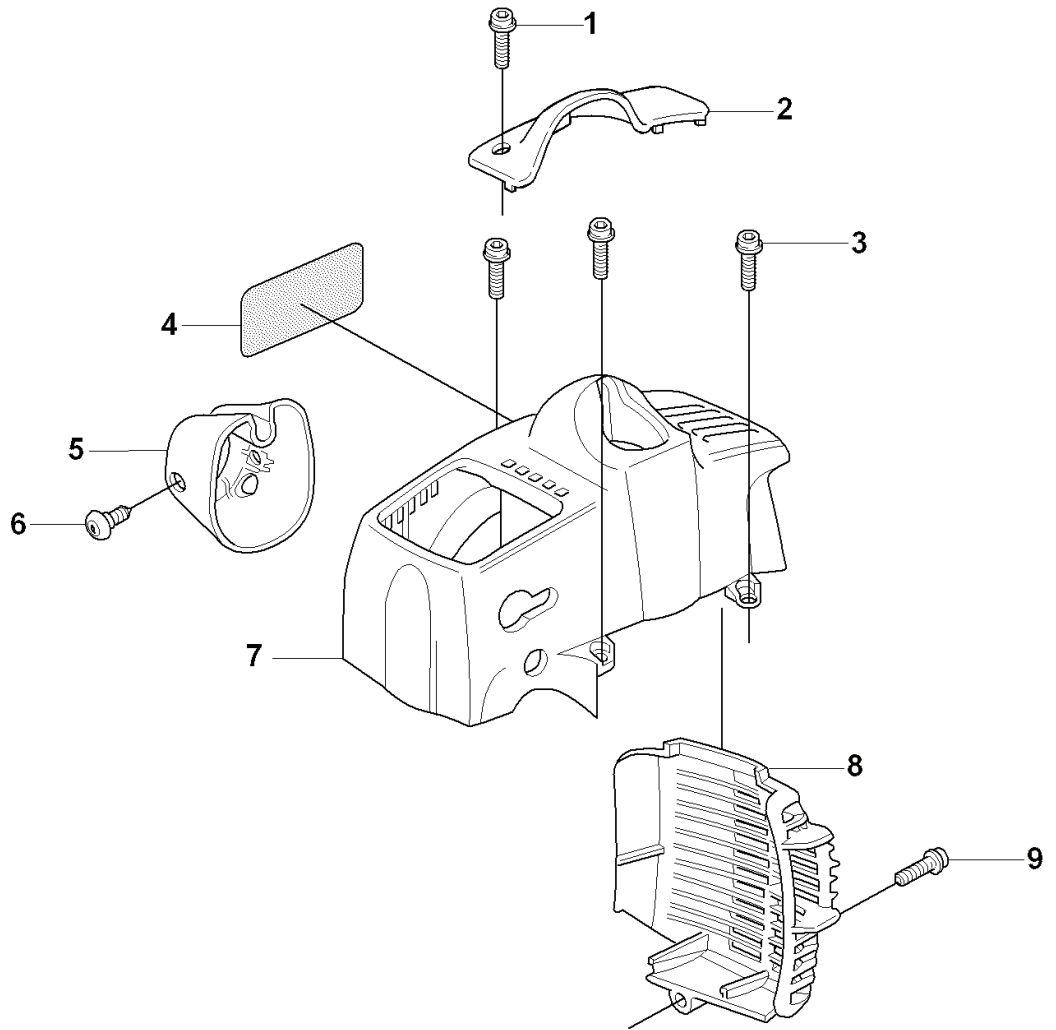

P 326
CRANK CASE

REF.	PART NO.	DESCRIPTION	REMARK	QTY.	KIT
1	537309601	SLEEVE		1	
2	503216825	SCREW IHSCFT		2	1
3	537041207	CLUTCH COVER		1	
4	537073601	SPRING		1	3
5	537425001	PROTECTIVE PLATE		1	3
6	537041103	CRANKCASE		1	
7	503216618	SCREW IHSCFT		3	6
8	503200316	SCREW IHSCFM		7	6
9	503200316	SCREW IHSCFM		1	3

K1 323C, L, LD, R, RJ, 325CX, Lx, LDx, Rx, RJx STARTER

REF.	PART NO.	DESCRIPTION	REMARK	QTY.	KIT
1	503873305	STARTER PAWL		1	
2	735310820	E-CLIP		2	1
3	503873601	SPRING		2	1
4	503873502	STARTER PAWL		2	1
5	544071102	STARTER ASSY		1	
6	503217725	SCREW IHSCCT		1	5
7	544038702	DRIVER		1	5
8	544038802	SPRING		1	5
9	544166501	STARTER PULLEY ASSY		1	5
10	544038601	STARTER PULLEY		1	5.9
11	503859001	RECOIL SPRING		1	5.9
12	537353404	LABEL		1	
12	537353405	LABEL		1	
12	537353407	LABEL		1	
12	537353408	LABEL		1	
12	537353414	LABEL		1	
12	537353416	LABEL		1	
12	537353412	LABEL		1	
12	537353413	LABEL		1	
12	537353418	LABEL		1	
13	537379302	SPACING SLEEVE		2	
14	503858901	STARTER ROPE		1	5
15	537008401	STARTER HANDLE		1	5
16	537411601	STARTER HOUSING		1	5
17	537379302	SPACING SLEEVE		1	5
18	503216820	SCREW IHSCFT		1	
18	503200316	SCREW IHSCFM		1	
19	537034101	PROTECTIVE PLATE		1	
20	503216618	SCREW IHSCCT		1	
21	503200316	SCREW IHSCFM		1	

H 323C, L, LD, R, RJ, 325CX, Lx, LDx, Rx, RJx
COVER

REF.	PART NO.	DESCRIPTION	REMARK	QTY.	KIT
1	503213512	SCREW CCRPANT		2	
2	537104401	ARM PROTECTION		1	
3	503216820	SCREW IHSCFT		3	
3	503200316	SCREW IHSCFM		3	
4	537353314	LABEL		1	
4	537353316	LABEL		1	
4	537353317	LABEL		1	
4	537353315	LABEL		1	
4	537353320	LABEL		1	
4	537353324	LABEL		1	
4	537353322	LABEL		1	
4	537353323	LABEL		1	
4	537353326	LABEL		1	
5	503972101	COVER		1	
6	503961301	SCREW		2	
7	503871802	CYLINDER COVER		1	
8	537320803	HEAT PROTECTOR		1	
9	503216820	SCREW IHSCFT		1	
9	503200316	SCREW IHSCFM		1	