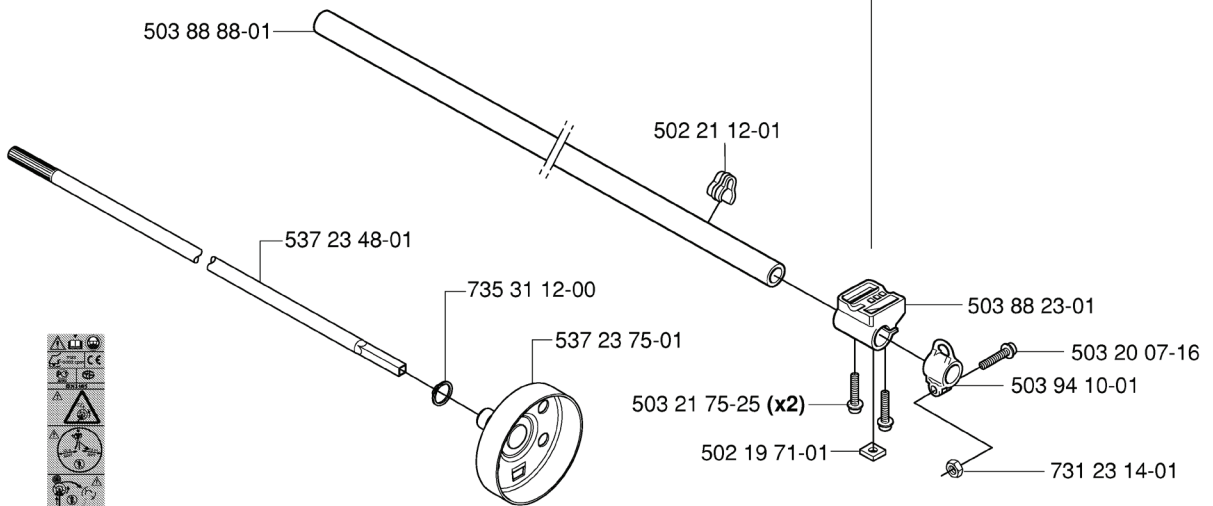

737 44 08-00 (x2)

537 37 65-04\*

---

REF.	PART NO.	DESCRIPTION	REMARK	QTY.	KIT
5370851-02	537085102	PISTON	326	1	
5370141-01	537014101	GASKET		1	
5032890-43	503289043	PISTON RING		2	
5037122-01	503712201	BEARING		1	
7374408-00	737440800	CIRCLIP		2	
5373765-04	537376504	PISTON		1	
5032007-35	503200735	SCREW IHSCFM		4	
5372218-01	537221801	SPARK ARRESTER SCREEN		1	
5372217-03	537221703	MUFFLER ASSY	CAT.	1	
5032029-56	503202956	SCREW IHSCFM		3	

**E** 323R  
 326Rx  
 \*compl 503 72 43-09

**326Rx**

**323R**

537 29 48-01

REF.	PART NO.	DESCRIPTION	REMARK	QTY.	KIT
503 72 43-09	503724309	HANDLEBAR	323R 326RX	1	
537 17 28-01	537172801	HANDLE		1	
537 17 29-01	537172901	COVER		1	
503 20 02-45	503200245	SCREW IHSCFM		1	
503 75 00-01	503750001	HANDLEBAR BRACKET		1	
731 23 14-01	731231401	HEXAGON NUT		1	
503 72 29-01	503722901	COVER		1	
502 20 38-01	502203801	KNOB		1	
725 23 86-51	725238651	SCREW EHHM		1	
503 96 31-01	503963101	BRACKET		1	
503 21 68-20	503216820	SCREW IHSCFT		4	
502 19 95-03	502199503	HANDLEBAR		1	
502 21 12-01	502211201	STAPLE		1	
537 29 48-01	537294801	LABEL		1	
503 88 88-01	503888801	TUBE		1	
537 23 48-01	537234801	DRIVE SHAFT		1	
735 31 12-00	735311200	CIRCLIP		1	
537 23 75-01	537237501	CLUTCH DRUM ASSY		1	
503 21 75-25	503217525	SCREW IHSCFT		2	
502 19 71-01	502197101	SQUARE NUT		1	
503 94 10-01	503941001	HOOK		1	
503 20 07-16	503200716	SCREW IHSCFM		1	
503 88 23-01	503882301	BRACKET		1	