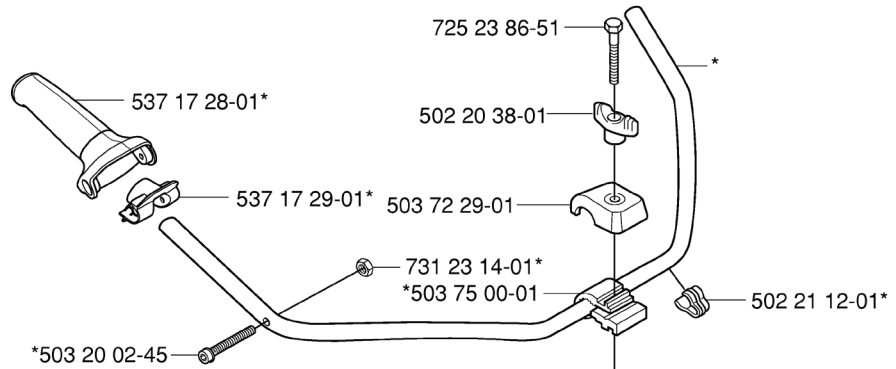

E 323R
326Rx
*compl 503 72 43-09

326Rx