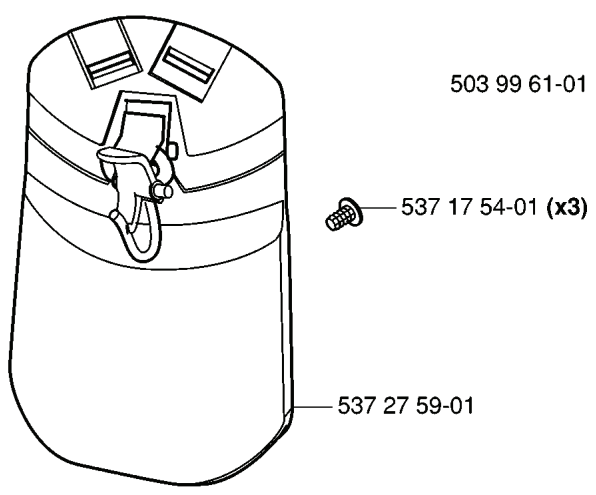

# **SPARE PARTS LIST**

**T** \*compl 503 85 24-74 (326)  
\*\*compl 503 85 24-75 (323)

---

REF.	PART NO.	DESCRIPTION	REMARK	QTY.	KIT
503 85 24-74	503852474	CRANKSHAFT ASSY	326	1	
503 85 24-75	503852475	CRANKSHAFT ASSY	323	1	
503 71 22-01	503712201	BEARING		1	
503 94 05-01	503940501	CUP	326	1	
503 94 02-01	503940201	BEARING CAGE		1	

**Y Duo Balance**  
 \*compl 537 27 57-01  
 \*compl 537 27 57-03 US

REF.	PART NO.	DESCRIPTION	REMARK	QTY.	KIT
537 27 57-01	537275701	HARNESS	DUO BALANCE	1	
537 27 57-03	537275703	HARNESS	US	1	
503 99 61-03	503996103	BAND		1	
503 99 61-01	503996101	BAND		3	
537 17 54-01	537175401	HIP PAD		3	
537 27 59-01	537275901	HIP PAD		1	
537 11 35-01	537113501	RETAINER		1	
537 28 83-01	537288301	BUCKLE		1	
537 28 84-01	537288401	BUCKLE		1	
502 02 28-01	502022801	HOOK		1	
502 02 30-02	502023002	LOCK		1	
502 02 38-01	502023801	SPRING		1	
502 02 29-02	502022902	HOOK		1	
735 31 09-20	735310920	E-CLIP		1	

REF.	PART NO.	DESCRIPTION	REMARK	QTY.	KIT
537 29 48-02	537294802	LABEL	326C	1	
503 79 56-01	503795601	LABEL		1	
530 09 45-43	530094543	DRIVER		1	
731 23 16-01	731231601	HEXAGON NUT		1	
530 05 38-00	530053800	SHAFT		1	
503 21 98-25	503219825	SCREW		1	
537 07 68-03	537076803	HANDLE		1	
530 03 85-99	530038599	BRACKET		1	
503 22 26-01	503222601	NUT		1	
537 21 45-01	537214501	DRIVE SHAFT		1	
735 31 12-00	735311200	CIRCLIP		1	
537 23 75-01	537237501	CLUTCH DRUM ASSY		1	
537 07 37-01	537073701	SPACING TUBE		1	
503 21 98-35	503219835	SCREW		1	