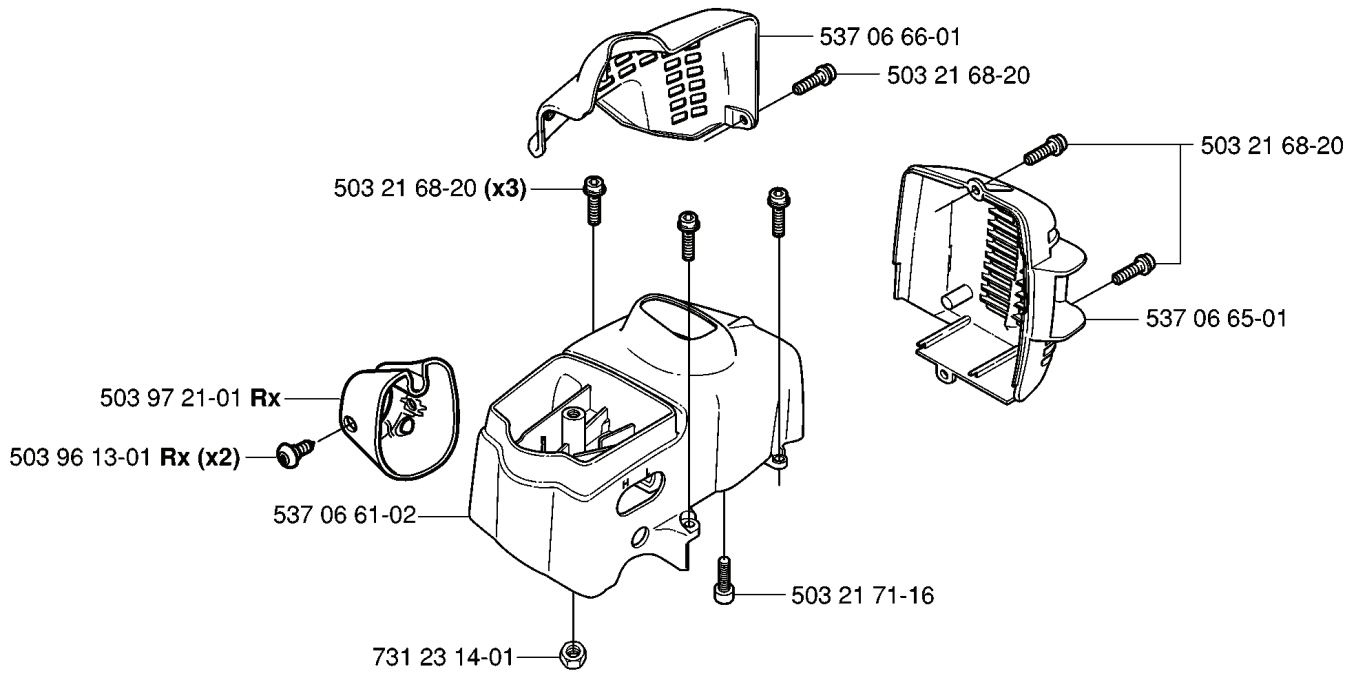

J 326C, L, Lx, LDx, RX, RJx