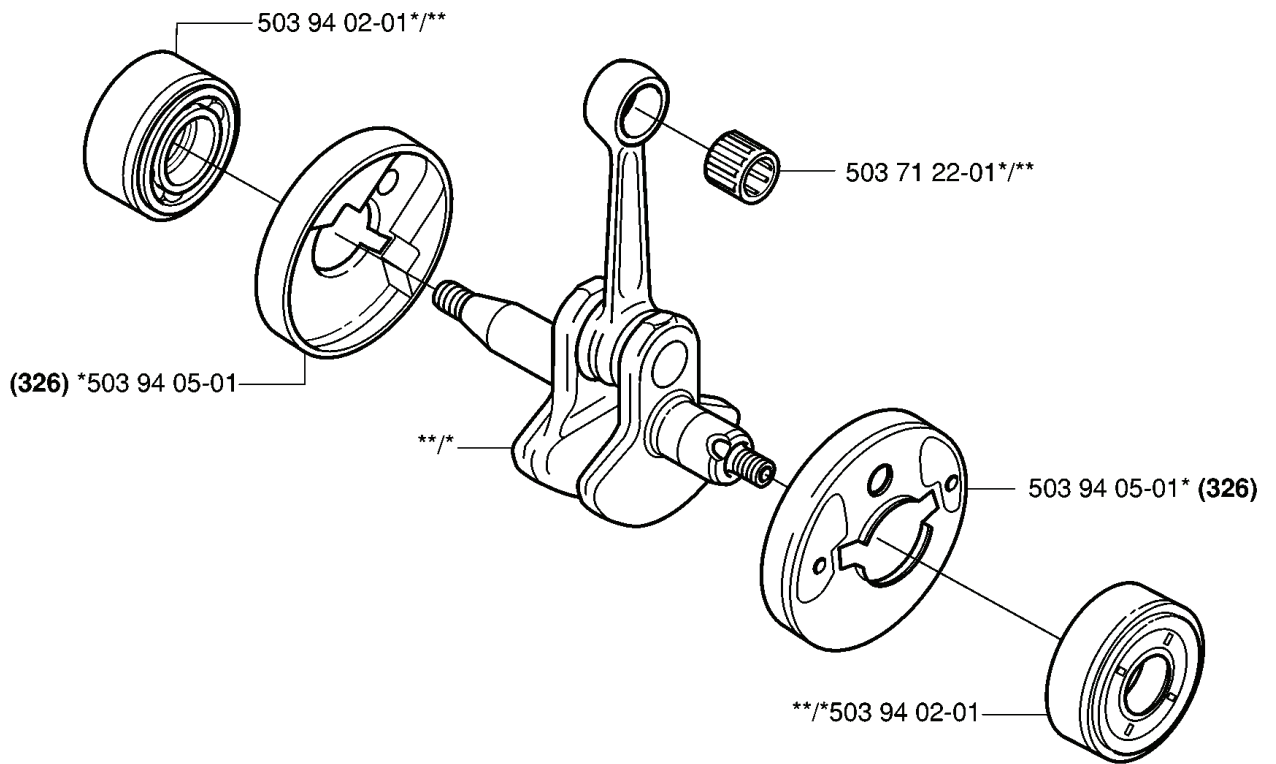

# **SPARE PARTS LIST**

**T** \*compl 503 85 24-74 (326)  
\*\*compl 503 85 24-75 (323)

---

REF.	PART NO.	DESCRIPTION	REMARK	QTY.	KIT
503 85 24-74	503852474	CRANKSHAFT ASSY	326	1	
503 85 24-75	503852475	CRANKSHAFT ASSY	323	1	
503 71 22-01	503712201	BEARING		1	
503 94 05-01	503940501	CUP	326	1	
503 94 02-01	503940201	BEARING CAGE		1	

**Y Duo Balance**  
 \*compl 537 27 57-01  
 \*compl 537 27 57-03 US

REF.	PART NO.	DESCRIPTION	REMARK	QTY.	KIT
537 27 57-01	537275701	HARNESS	DUO BALANCE	1	
537 27 57-03	537275703	HARNESS	US	1	
503 99 61-03	503996103	BAND		1	
503 99 61-01	503996101	BAND		3	
537 17 54-01	537175401	HIP PAD		3	
537 27 59-01	537275901	HIP PAD		1	
537 11 35-01	537113501	RETAINER		1	
537 28 83-01	537288301	BUCKLE		1	
537 28 84-01	537288401	BUCKLE		1	
502 02 28-01	502022801	HOOK		1	
502 02 30-02	502023002	LOCK		1	
502 02 38-01	502023801	SPRING		1	
502 02 29-02	502022902	HOOK		1	
735 31 09-20	735310920	E-CLIP		1	

REF.	PART NO.	DESCRIPTION	REMARK	QTY.	KIT
537 29 48-02	537294802	LABEL	326C	1	
503 79 56-01	503795601	LABEL		1	
530 09 45-43	530094543	DRIVER		1	
731 23 16-01	731231601	HEXAGON NUT		1	
530 05 38-00	530053800	SHAFT		1	
503 21 98-25	503219825	SCREW		1	
537 07 68-03	537076803	HANDLE		1	
530 03 85-99	530038599	BRACKET		1	
503 22 26-01	503222601	NUT		1	
537 21 45-01	537214501	DRIVE SHAFT		1	
735 31 12-00	735311200	CIRCLIP		1	
537 23 75-01	537237501	CLUTCH DRUM ASSY		1	
537 07 37-01	537073701	SPACING TUBE		1	
503 21 98-35	503219835	SCREW		1	