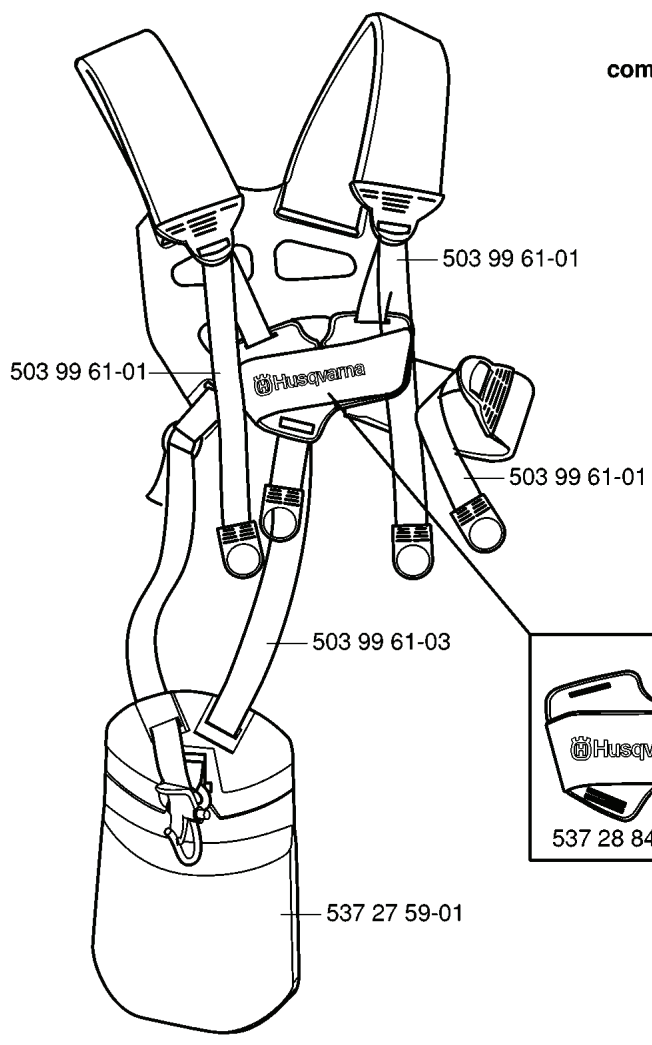

# **SPARE PARTS LIST**

**T** \*compl 503 85 24-74 (326)  
\*\*compl 503 85 24-75 (323)

---

REF.	PART NO.	DESCRIPTION	REMARK	QTY.	KIT
503 85 24-74	503852474	CRANKSHAFT ASSY	326	1	
503 85 24-75	503852475	CRANKSHAFT ASSY	323	1	
503 71 22-01	503712201	BEARING		1	
503 94 05-01	503940501	CUP	326	1	
503 94 02-01	503940201	BEARING CAGE		1	

**Y Duo Balance**  
 \*compl 537 27 57-01  
 \*compl 537 27 57-03 US

REF.	PART NO.	DESCRIPTION	REMARK	QTY.	KIT
537 27 57-01	537275701	HARNESS	DUO BALANCE	1	
537 27 57-03	537275703	HARNESS	US	1	
503 99 61-03	503996103	BAND		1	
503 99 61-01	503996101	BAND		3	
537 17 54-01	537175401	HIP PAD		3	
537 27 59-01	537275901	HIP PAD		1	
537 11 35-01	537113501	RETAINER		1	
537 28 83-01	537288301	BUCKLE		1	
537 28 84-01	537288401	BUCKLE		1	
502 02 28-01	502022801	HOOK		1	
502 02 30-02	502023002	LOCK		1	
502 02 38-01	502023801	SPRING		1	
502 02 29-02	502022902	HOOK		1	
735 31 09-20	735310920	E-CLIP		1	

REF.	PART NO.	DESCRIPTION	REMARK	QTY.	KIT
537 29 48-02	537294802	LABEL	326C	1	
503 79 56-01	503795601	LABEL		1	
530 09 45-43	530094543	DRIVER		1	
731 23 16-01	731231601	HEXAGON NUT		1	
530 05 38-00	530053800	SHAFT		1	
503 21 98-25	503219825	SCREW		1	
537 07 68-03	537076803	HANDLE		1	
530 03 85-99	530038599	BRACKET		1	
503 22 26-01	503222601	NUT		1	
537 21 45-01	537214501	DRIVE SHAFT		1	
735 31 12-00	735311200	CIRCLIP		1	
537 23 75-01	537237501	CLUTCH DRUM ASSY		1	
537 07 37-01	537073701	SPACING TUBE		1	
503 21 98-35	503219835	SCREW		1	