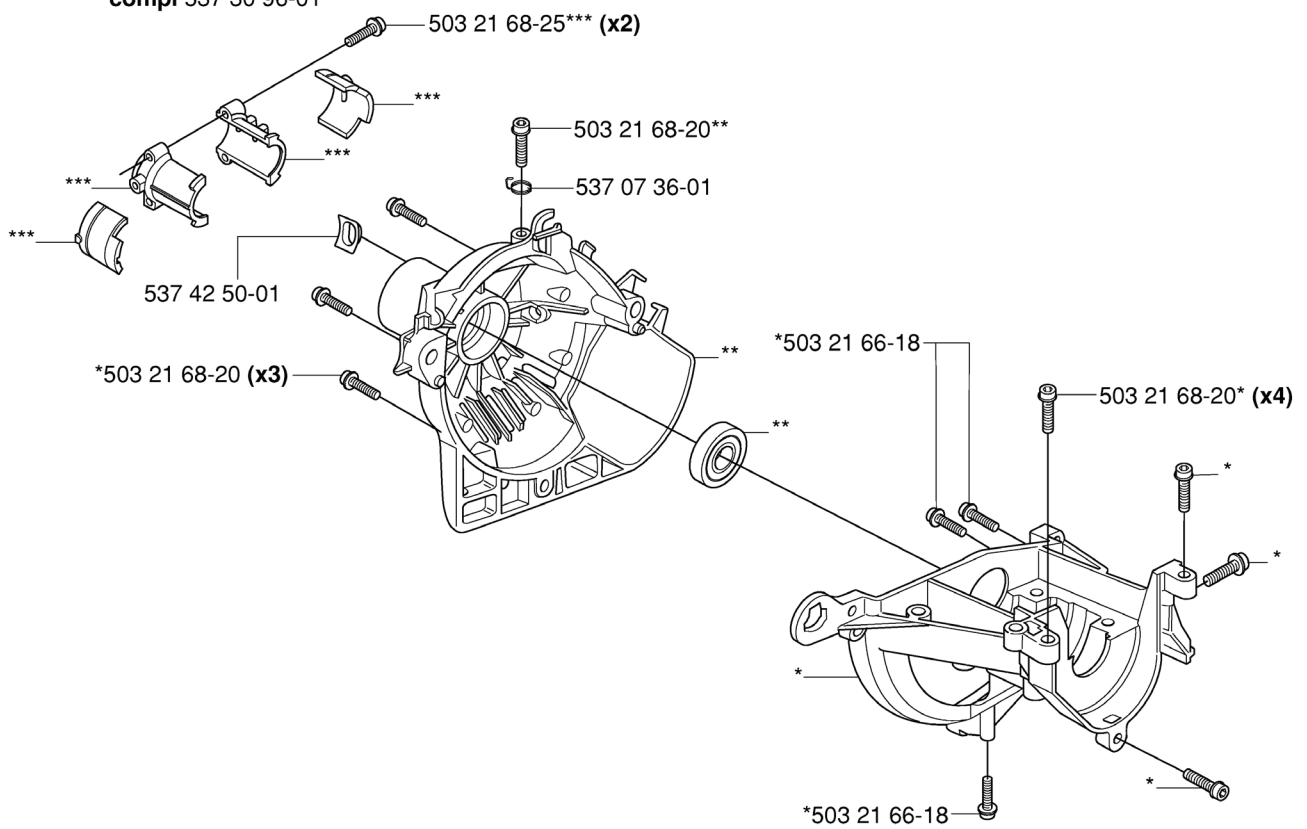

**E** 323R  
 326Rx  
 \*compl 503 72 43-09

**326Rx**

**323R**

537 29 48-01

REF.	PART NO.	DESCRIPTION	REMARK	QTY.	KIT
503 72 43-09	503724309	HANDLEBAR	323R 326RX	1	
537 17 28-01	537172801	HANDLE		1	
537 17 29-01	537172901	COVER		1	
503 20 02-45	503200245	SCREW IHSCFM		1	
503 75 00-01	503750001	HANDLEBAR BRACKET		1	
731 23 14-01	731231401	HEXAGON NUT		1	
503 72 29-01	503722901	COVER		1	
502 20 38-01	502203801	KNOB		1	
725 23 86-51	725238651	SCREW EHHM		1	
503 96 31-01	503963101	BRACKET		1	
503 21 68-20	503216820	SCREW IHSCFT		4	
502 19 95-03	502199503	HANDLEBAR		1	
502 21 12-01	502211201	STAPLE		1	
537 29 48-01	537294801	LABEL		1	
503 88 88-01	503888801	TUBE		1	
537 23 48-01	537234801	DRIVE SHAFT		1	
735 31 12-00	735311200	CIRCLIP		1	
537 23 75-01	537237501	CLUTCH DRUM ASSY		1	
503 21 75-25	503217525	SCREW IHSCFT		2	
502 19 71-01	502197101	SQUARE NUT		1	
503 94 10-01	503941001	HOOK		1	
503 20 07-16	503200716	SCREW IHSCFM		1	
503 88 23-01	503882301	BRACKET		1	

**S 323**

\*compl 537 04 11-02  
\*\*compl 537 04 12-03  
\*\*\*compl 537 30 96-01

---

REF.	PART NO.	DESCRIPTION	REMARK	QTY.	KIT
537 04 11-02	537041102	CRANKCASE	323	1	
537 04 12-03	537041203	CLUTCH COVER		1	
537 30 96-01	537309601	SLEEVE		1	
503 21 68-25	503216825	SCREW IHSCFT		2	
537 42 50-01	537425001	PROTECTIVE PLATE		1	
537 07 36-01	537073601	SPRING		1	
503 21 66-18	503216618	SCREW IHSCFT		1	
503 21 68-20	503216820	SCREW IHSCFT		4	