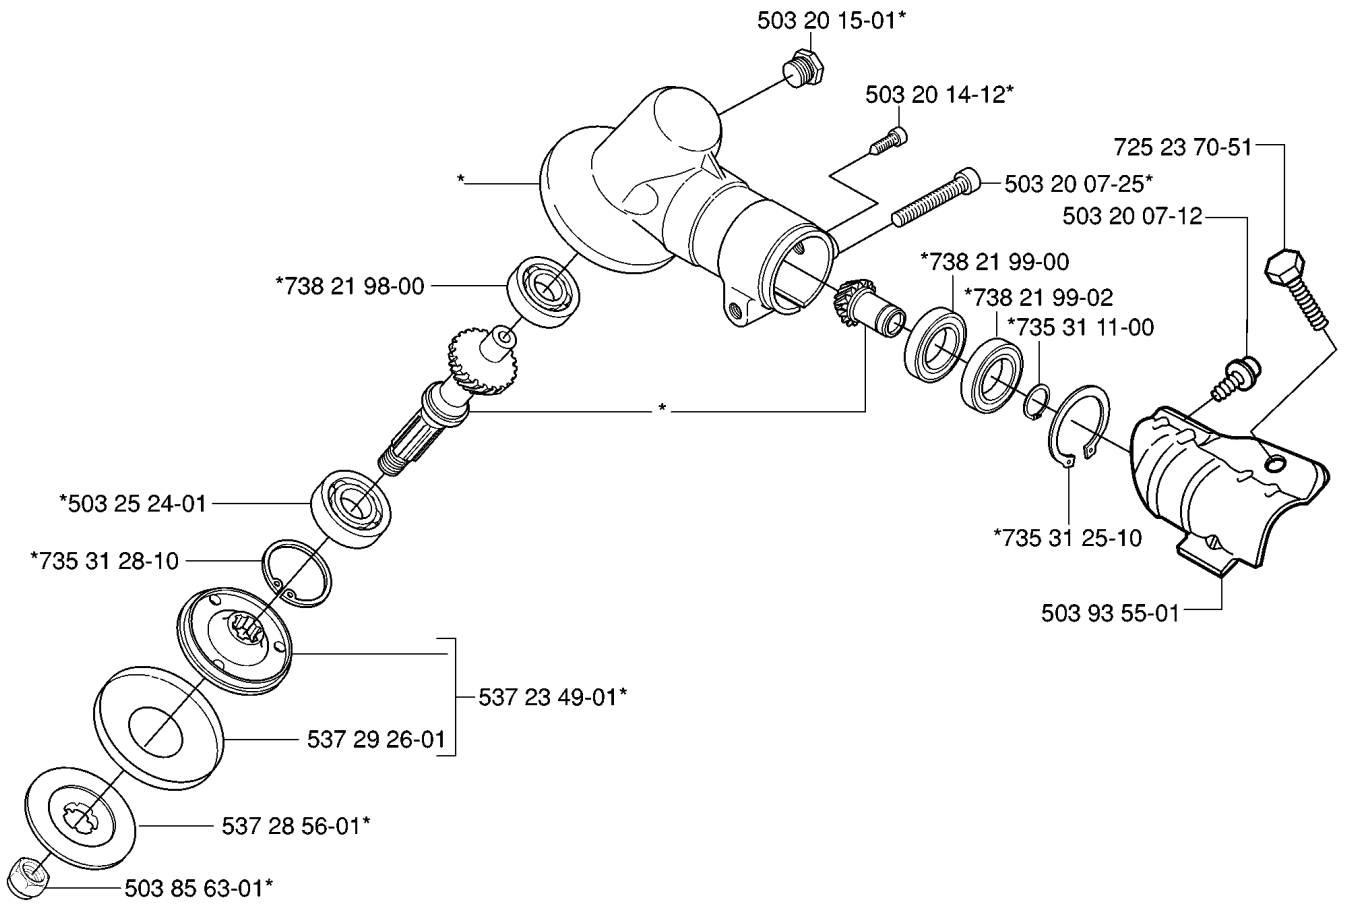

**S 323**

\*compl 537 04 11-02  
\*\*compl 537 04 12-03  
\*\*\*compl 537 30 96-01

---

REF.	PART NO.	DESCRIPTION	REMARK	QTY.	KIT
537 04 11-02	537041102	CRANKCASE	323	1	
537 04 12-03	537041203	CLUTCH COVER		1	
537 30 96-01	537309601	SLEEVE		1	
503 21 68-25	503216825	SCREW IHSCFT		2	
537 42 50-01	537425001	PROTECTIVE PLATE		1	
537 07 36-01	537073601	SPRING		1	
503 21 66-18	503216618	SCREW IHSCFT		1	
503 21 68-20	503216820	SCREW IHSCFT		4	

**A** \*compl 537 19 92-02

REF.	PART NO.	DESCRIPTION	REMARK	QTY.	KIT
537 19 92-02	537199202	BEVEL GEAR ASSY		1	
738 21 98-00	738219800	BALL BEARING		1	
503 25 24-01	503252401	BALL BEARING		1	
735 31 28-10	735312810	CIRCLIP		1	
537 23 49-01	537234901	DRIVER ASSY		1	
537 29 26-01	537292601	CUP		1	
537 28 56-01	537285601	SUPPORT FLANGE		1	
503 85 63-01	503856301	NUT		1	
503 20 15-01	503201501	SCREW		1	
503 20 14-12	503201412	SCREW IHSCFMO		1	
503 20 07-25	503200725	SCREW IHSCFM		1	
738 21 99-00	738219900	BALL BEARING		1	
738 21 99-02	738219902	BALL BEARING		1	
735 31 11-00	735311100	CIRCLIP		1	
735 31 25-10	735312510	CIRCLIP		1	
503 93 55-01	503935501	CLAMP GUARD		1	
503 20 07-12	503200712	SCREW IHSCFM		1	
725 23 70-51	725237051	SCREW		1	