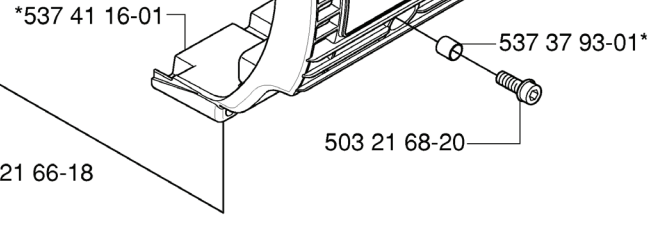

- 537 35 34-31 (326Lx)
- 537 35 34-33 (326Rx)
- 537 35 34-29 (326C)
- 537 35 34-23 (326L)
- 537 35 34-32 (326LDx)
- 537 35 34-04 (323L)
- 537 35 34-07 (323R)
- 537 35 34-34 (326RJx)