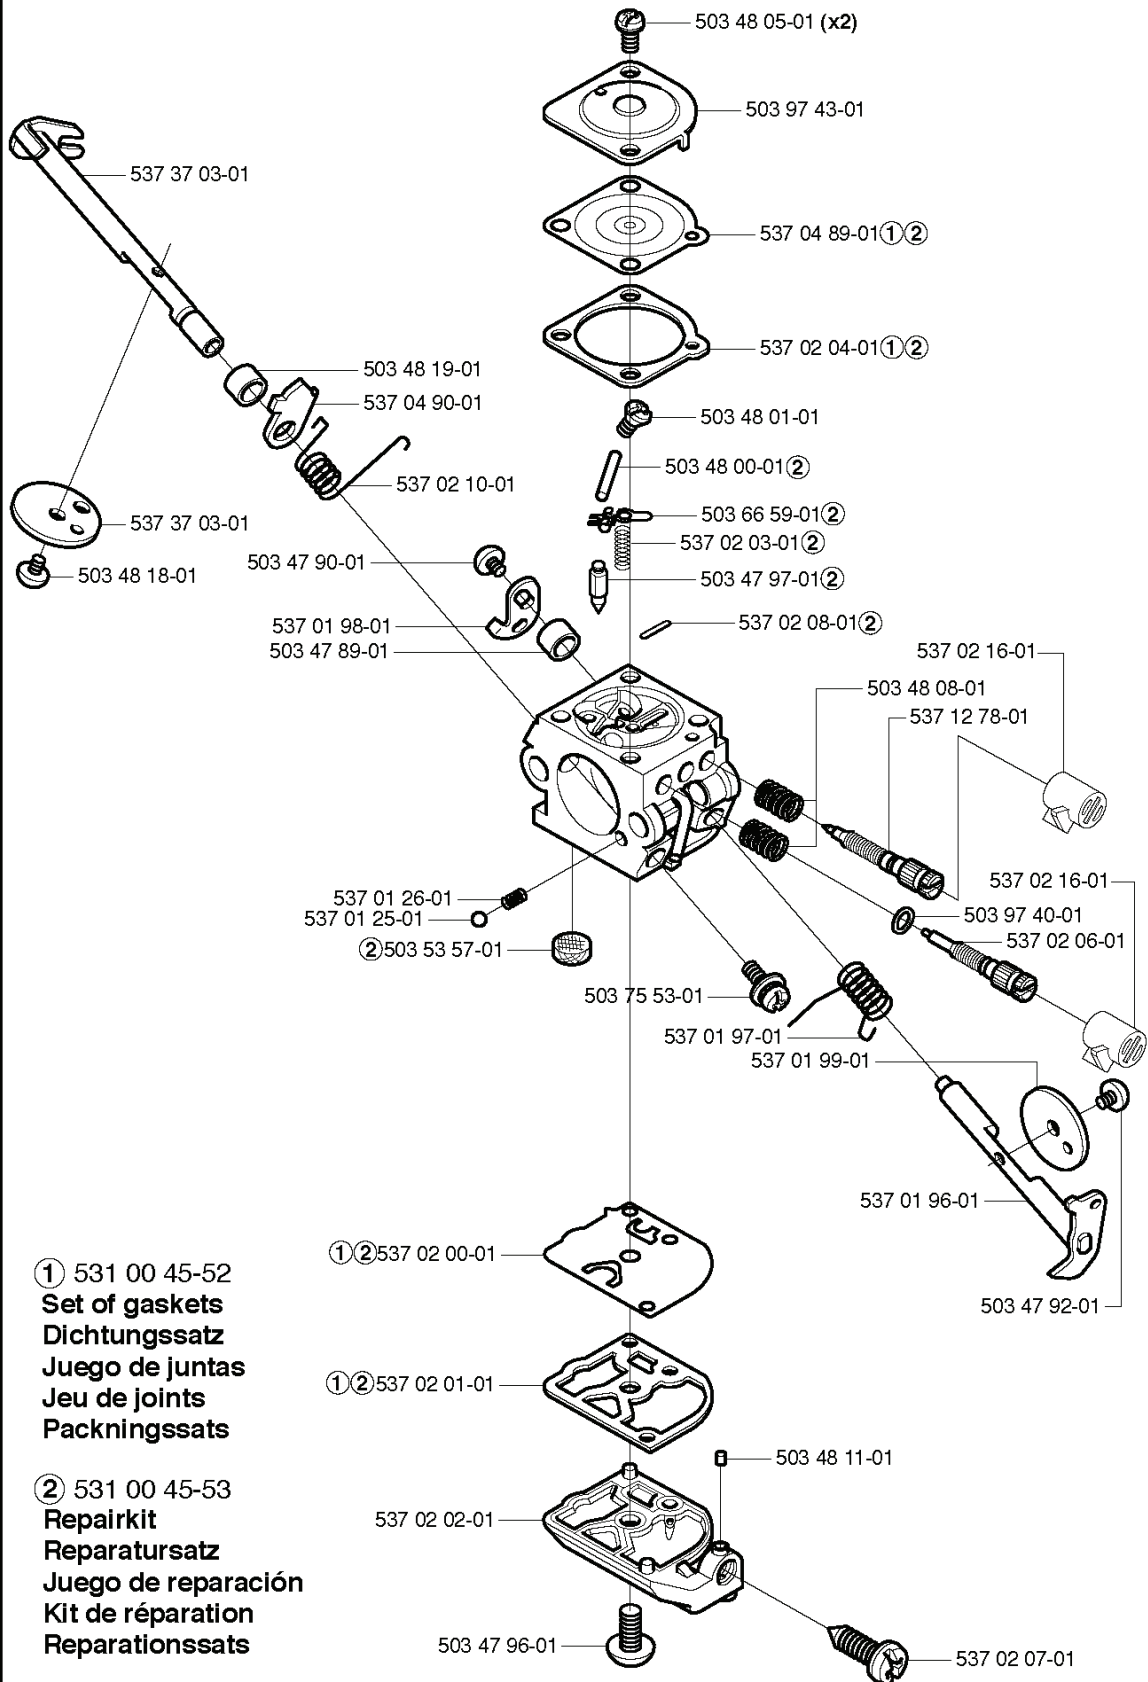

V compl 503 28 34-01 Zama C1Q-EL24
(Not for US)

Zama C1Q-EL24

① 531 00 45-52
Set of gaskets
Dichtungssatz
Juego de juntas
Jeu de joints
Packningssats

② 531 00 45-53
Repairkit
Reparatursatz
Juego de reparación
Kit de réparation
Reparationssats