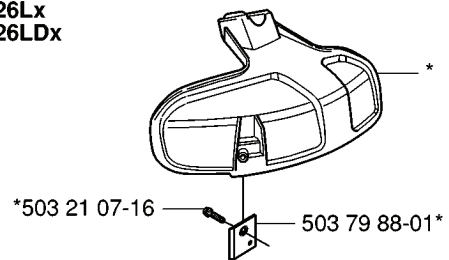

\*compl 503 97 71-01  
**323L**  
**326Lx**  
**326LDx**

REF.	PART NO.	DESCRIPTION	REMARK	QTY.	KIT
537 29 95-01	537299501	SAW BLADE GUARD	323R 326RX	1	
725 23 68-71	725236871	SCREW EHHM		2	
537 04 75-01	537047501	CLAMP		1	
537 29 34-01	537293401	ADAPTER		1	
502 27 22-01	502272201	SAW BLADE GUARD		1	
503 93 42-02	503934202	COMBINATION GUARD	323R 326RX	1	
503 97 71-01	503977101	TRIMMER GUARD ASSY	323L 326L 326LX 326LDX	1	
503 21 07-16	503210716	SCREW IHSCFT		1	
503 79 88-01	503798801	BLADE		1	
503 21 75-16	503217516	SCREW IHSCFT		1	
537 02 61-01	537026101	TRIMMER GUARD	326C	1	
530 05 22-86	530052286	LINE		1	