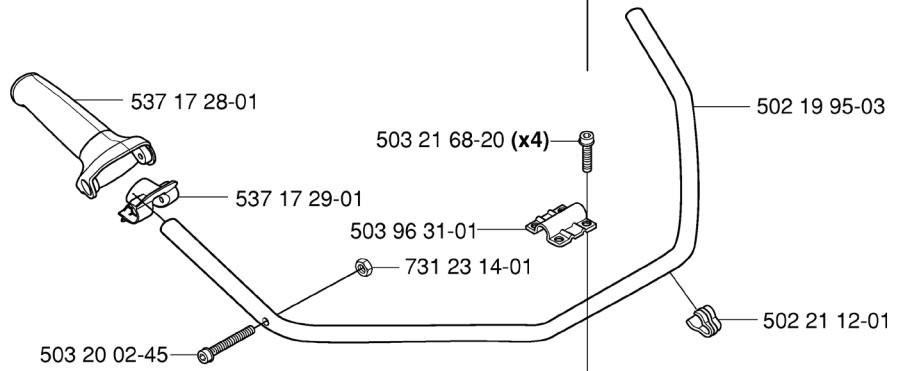

737 44 08-00 (x2)

537 37 65-04\*

---

REF.	PART NO.	DESCRIPTION	REMARK	QTY.	KIT
5370851-02	537085102	PISTON	326	1	
5370141-01	537014101	GASKET		1	
5032890-43	503289043	PISTON RING		2	
5037122-01	503712201	BEARING		1	
7374408-00	737440800	CIRCLIP		2	
5373765-04	537376504	PISTON		1	
5032007-35	503200735	SCREW IHSCFM		4	
5372218-01	537221801	SPARK ARRESTER SCREEN		1	
5372217-03	537221703	MUFFLER ASSY	CAT.	1	
5032029-56	503202956	SCREW IHSCFM		3	

**E** 323R  
 326Rx  
 \*compl 503 72 43-09

**326Rx**

**323R**

537 29 48-01

REF.	PART NO.	DESCRIPTION	REMARK	QTY.	KIT
503 72 43-09	503724309	HANDLEBAR	323R 326RX	1	
537 17 28-01	537172801	HANDLE		1	
537 17 29-01	537172901	COVER		1	
503 20 02-45	503200245	SCREW IHSCFM		1	
503 75 00-01	503750001	HANDLEBAR BRACKET		1	
731 23 14-01	731231401	HEXAGON NUT		1	
503 72 29-01	503722901	COVER		1	
502 20 38-01	502203801	KNOB		1	
725 23 86-51	725238651	SCREW EHHM		1	
503 96 31-01	503963101	BRACKET		1	
503 21 68-20	503216820	SCREW IHSCFT		4	
502 19 95-03	502199503	HANDLEBAR		1	
502 21 12-01	502211201	STAPLE		1	
537 29 48-01	537294801	LABEL		1	
503 88 88-01	503888801	TUBE		1	
537 23 48-01	537234801	DRIVE SHAFT		1	
735 31 12-00	735311200	CIRCLIP		1	
537 23 75-01	537237501	CLUTCH DRUM ASSY		1	
503 21 75-25	503217525	SCREW IHSCFT		2	
502 19 71-01	502197101	SQUARE NUT		1	
503 94 10-01	503941001	HOOK		1	
503 20 07-16	503200716	SCREW IHSCFM		1	
503 88 23-01	503882301	BRACKET		1	