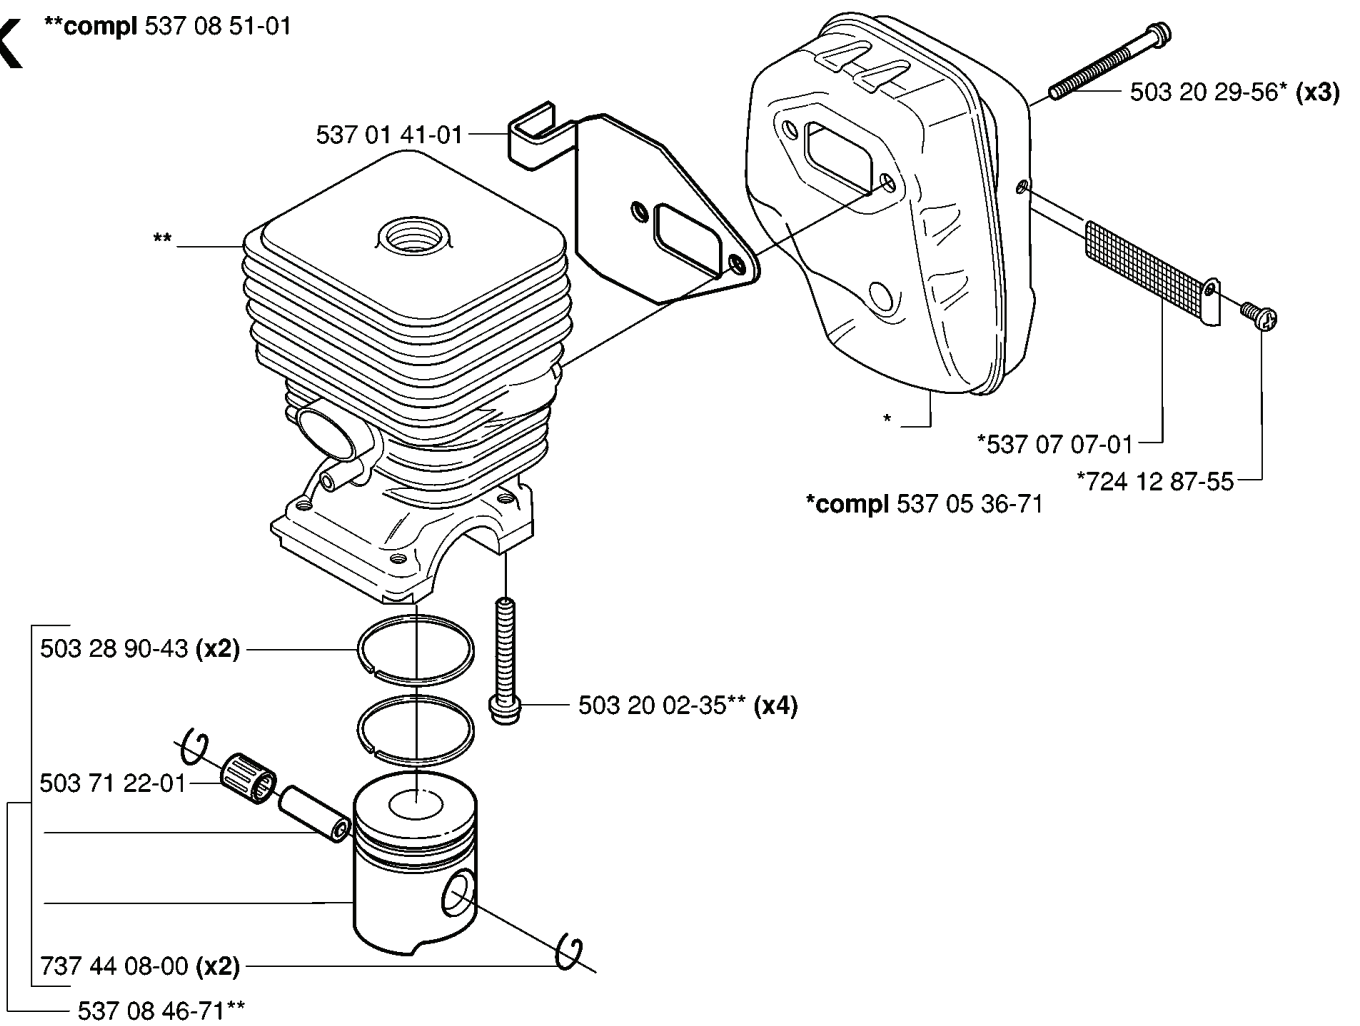

K **compl 537 08 51-01