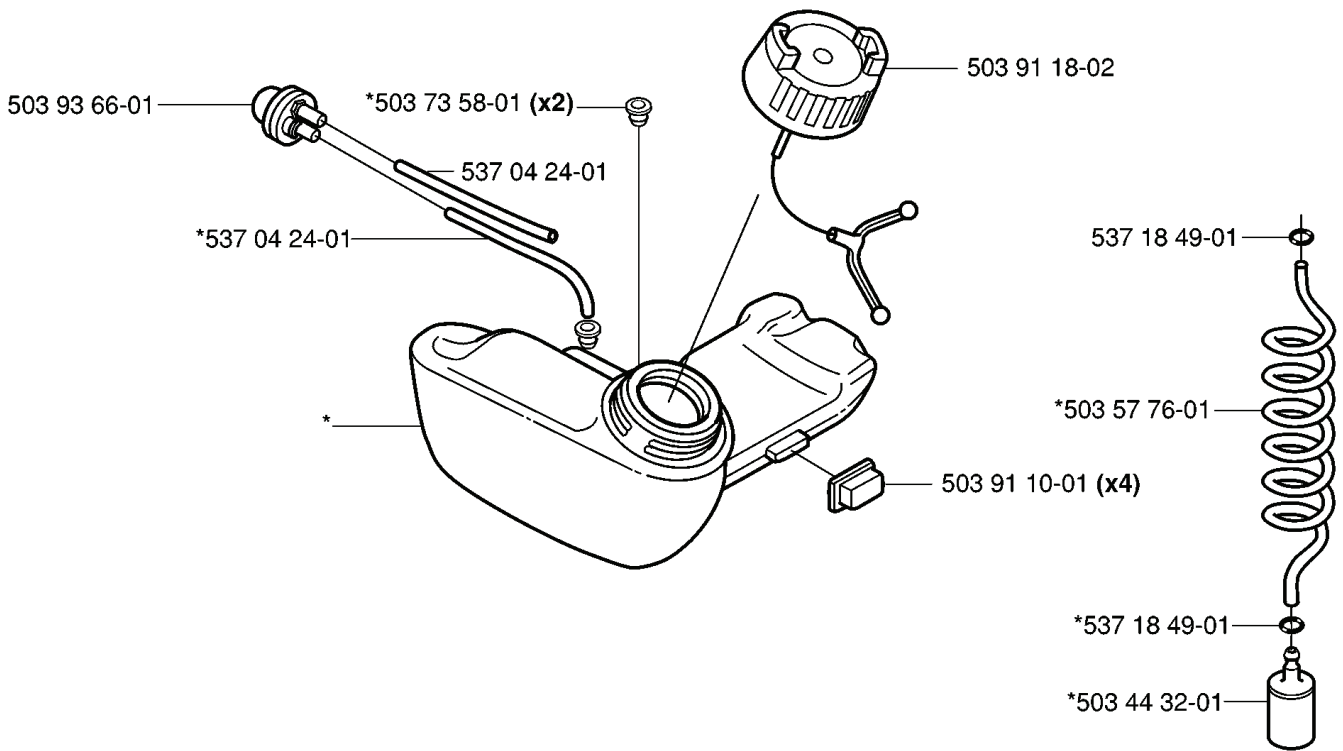

H *compl 537 06 86-02