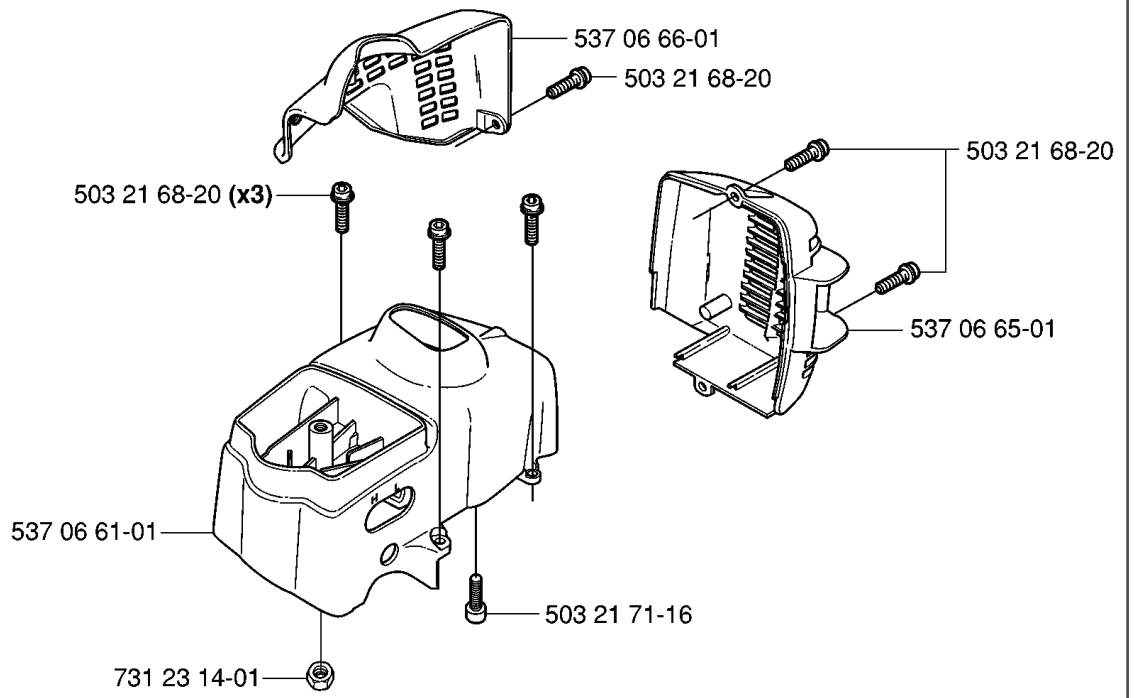

**F**

REF.	PART NO.	DESCRIPTION	REMARK	QTY.	KIT
502 20 65-03	502206503	SCREW EHHM		1	
502 20 40-01	502204001	KNOB		1	
537 06 63-01	537066301	FILTER COVER		1	
537 14 31-01	537143101	AIR FILTER ASSY		1	
503 96 25-01	503962501	CHOKE CONTROL		1	
740 68 11-21	740681121	V-RING		1	
537 05 78-01	537057801	BRACKET		1	
503 21 75-50	503217550	SCREW IHSCFT		2	
503 21 77-16	503217716	SCREW IHSCFT		1	
503 28 31-13	503283113	CARBURETTOR		1	
503 91 09-01	503910901	INSULATION WALL		1	
503 49 71-01	503497101	GASKET		1	
503 20 14-25	503201425	SCREW IHSCFMO		2	
503 94 26-01	503942601	INLET PIPE		1	
503 22 65-04	503226504	SQUARE NUT		2	

# E

---

REF.	PART NO.	DESCRIPTION	REMARK	QTY.	KIT
5032168-20	503216820	SCREW IHSCFT		3	
5370661-01	537066101	CYLINDER COVER		1	
7312314-01	731231401	HEXAGON NUT		1	
5032171-16	503217116	SCREW IHSCFT		1	
5370666-01	537066601	ARM PROTECTION		1	
5370665-01	537066501	HEAT PROTECTOR		1	

**G**

\*\*compl 503 87 33-02

\*compl 503 85 28-01

REF.	PART NO.	DESCRIPTION	REMARK	QTY.	KIT
503 87 33-02	503873302	BRIDGE		1	
735 31 08-20	735310820	E-CLIP		1	
731 71 16-51	731711651	HEXAGON NUT FLANGE		1	
503 21 77-16	503217716	SCREW IHSC T		1	
503 87 36-01	503873601	SPRING		1	
503 87 35-02	503873502	STARTER PAWL		1	
503 96 49-01	503964901	STARTER PULLEY		1	
537 17 22-14	537172214	LABEL	326HDA55X	1	
537 17 22-16	537172216	LABEL	326HE4X	1	
503 21 66-18	503216618	SCREW IHSC T	326HE4X	1	
503 21 75-16	503217516	SCREW IHSC FT	326HE4X	2	
503 23 00-42	503230042	WASHER	326HE4X	2	
537 17 45-01	537174501	HANDLE	326HE4X	1	
503 21 68-20	503216820	SCREW IHSC FT		1	
537 17 22-15	537172215	LABEL	326HE3X	1	
503 85 87-01	503858701	STARTER HOUSING		1	
537 00 84-01	537008401	STARTER HANDLE		1	
503 85 89-01	503858901	STARTER ROPE		1	
503 85 28-01	503852801	STARTER ASSY		1	