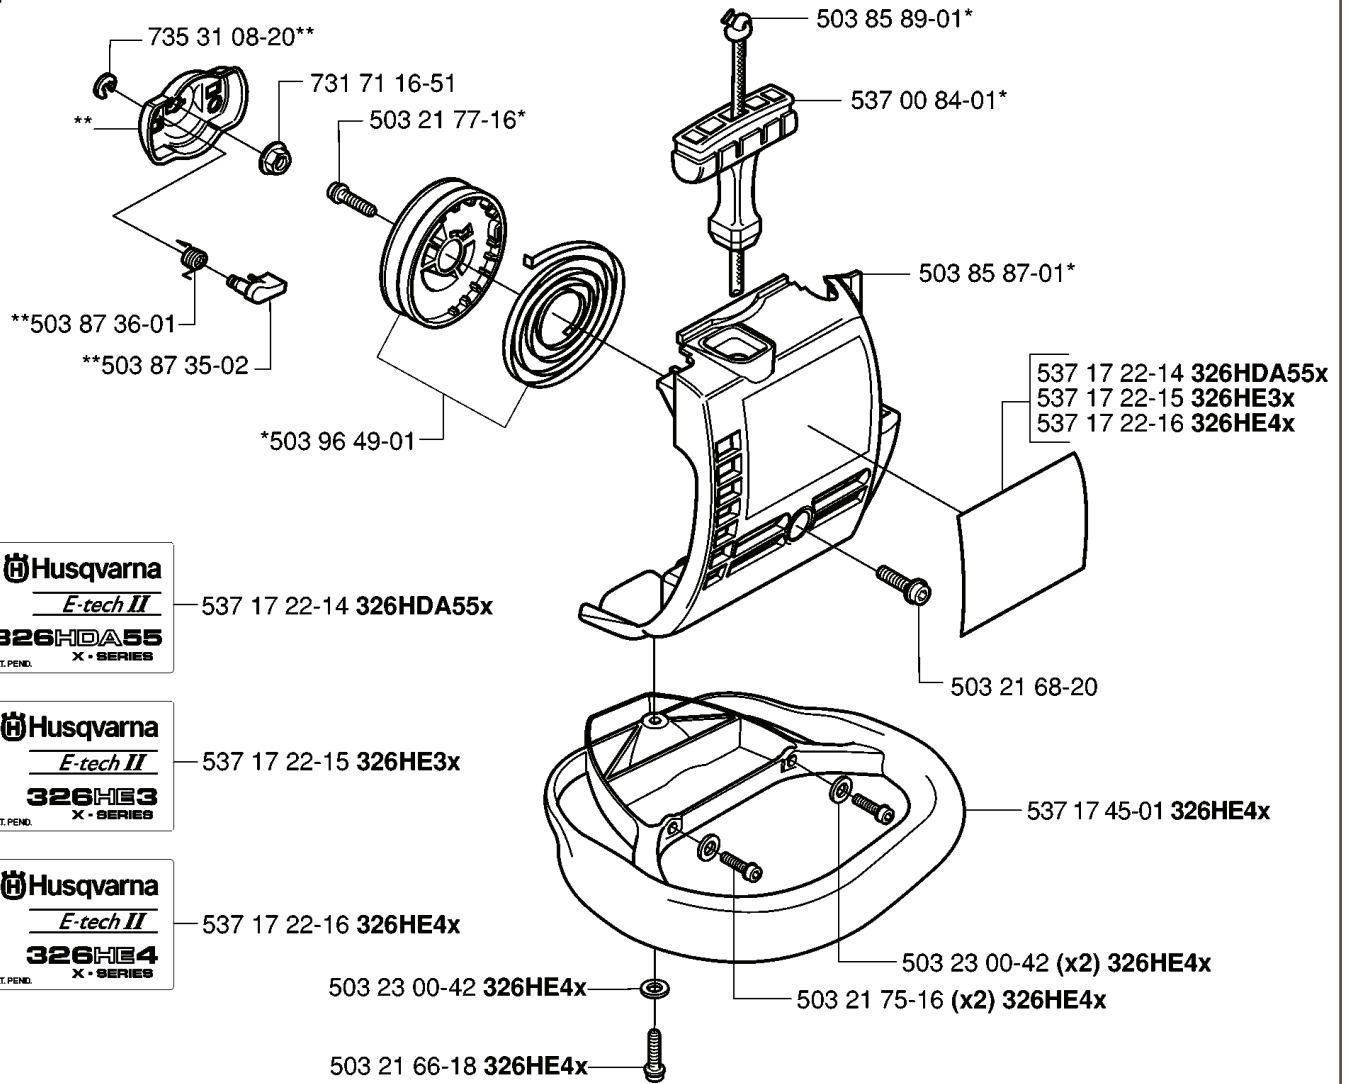

# E

---

REF.	PART NO.	DESCRIPTION	REMARK	QTY.	KIT
5032168-20	503216820	SCREW IHSCFT		3	
5370661-01	537066101	CYLINDER COVER		1	
7312314-01	731231401	HEXAGON NUT		1	
5032171-16	503217116	SCREW IHSCFT		1	
5370666-01	537066601	ARM PROTECTION		1	
5370665-01	537066501	HEAT PROTECTOR		1	

**G**

\*\*compl 503 87 33-02

\*compl 503 85 28-01

REF.	PART NO.	DESCRIPTION	REMARK	QTY.	KIT
503 87 33-02	503873302	BRIDGE		1	
735 31 08-20	735310820	E-CLIP		1	
731 71 16-51	731711651	HEXAGON NUT FLANGE		1	
503 21 77-16	503217716	SCREW IHSC T		1	
503 87 36-01	503873601	SPRING		1	
503 87 35-02	503873502	STARTER PAWL		1	
503 96 49-01	503964901	STARTER PULLEY		1	
537 17 22-14	537172214	LABEL	326HDA55X	1	
537 17 22-16	537172216	LABEL	326HE4X	1	
503 21 66-18	503216618	SCREW IHSC T	326HE4X	1	
503 21 75-16	503217516	SCREW IHSC FT	326HE4X	2	
503 23 00-42	503230042	WASHER	326HE4X	2	
537 17 45-01	537174501	HANDLE	326HE4X	1	
503 21 68-20	503216820	SCREW IHSC FT		1	
537 17 22-15	537172215	LABEL	326HE3X	1	
503 85 87-01	503858701	STARTER HOUSING		1	
537 00 84-01	537008401	STARTER HANDLE		1	
503 85 89-01	503858901	STARTER ROPE		1	
503 85 28-01	503852801	STARTER ASSY		1	