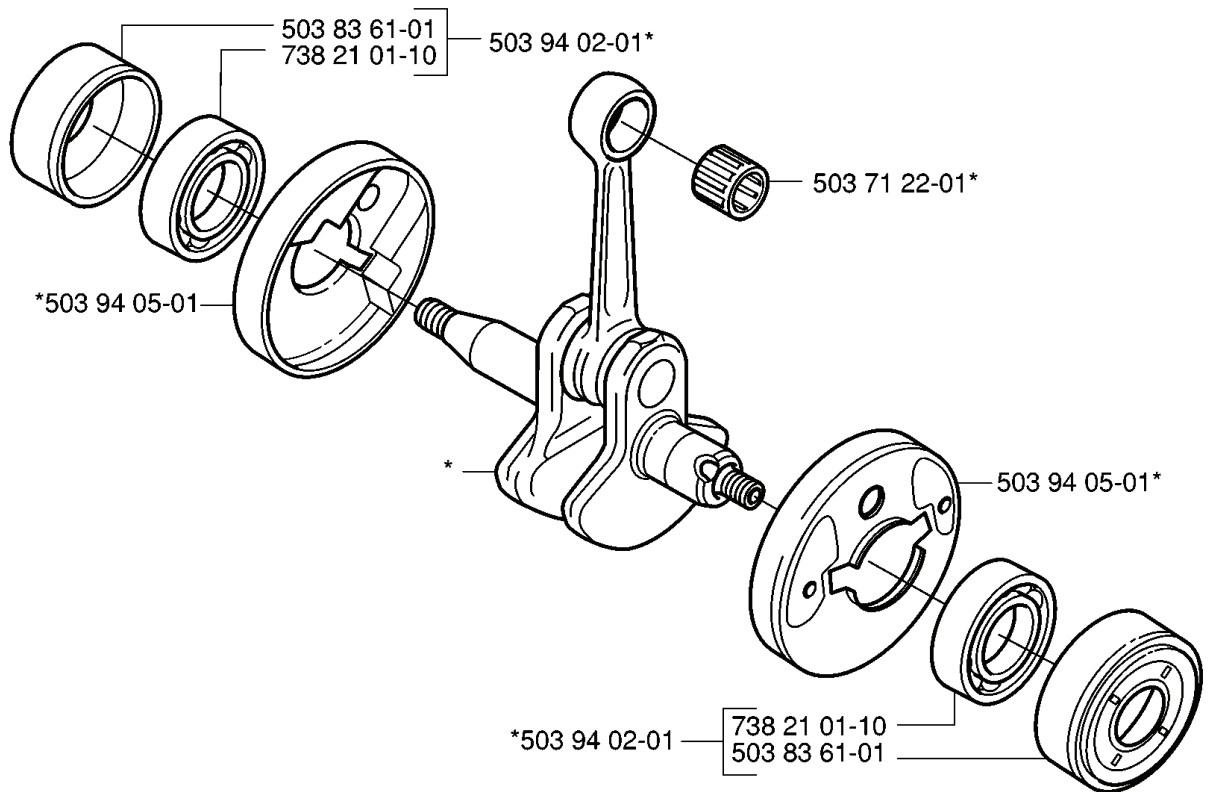

**B** HE4x

---

REF.	PART NO.	DESCRIPTION	REMARK	QTY.	KIT
503 88 88-01	503888801	TUBE		1	
503 86 45-01	503864501	DRIVE SHAFT		1	
537 08 39-01	537083901	LABEL		1	
537 08 86-01	537088601	CLUTCH DRUM ASSY		1	
731 23 14-01	731231401	HEXAGON NUT		1	
503 94 10-01	503941001	HOOK		1	
503 20 07-16	503200716	SCREW IHSCFM		1	
537 08 55-01	537085501	HANDLE		1	

L

---

REF.	PART NO.	DESCRIPTION	REMARK	QTY.	KIT
537 30 96-01	537309601	SLEEVE		1	
537 07 36-01	537073601	SPRING		1	
503 21 68-20	503216820	SCREW IHSCFT		1	
503 21 68-25	503216825	SCREW IHSCFT		2	
537 08 85-01	537088501	GASKET		1	
503 21 71-16	503217116	SCREW IHSCFT		2	
537 08 86-01	537088601	CLUTCH DRUM ASSY		1	
503 21 77-16	503217716	SCREW IHSCFT		1	
503 21 66-20	503216620	SCREW IHSCFT		1	
537 06 68-01	537066801	INSERT CRANKCASE		1	
537 06 69-01	537066901	GASKET		1	
537 04 12-03	537041203	CLUTCH COVER		1	
537 08 52-01	537085201	CRANKCASE		1	

**K** \*\*compl 537 08 51-01

---

REF.	PART NO.	DESCRIPTION	REMARK	QTY.	KIT
5370851-01	537085101	PISTON		1	
5370141-01	537014101	GASKET		1	
5032890-43	503289043	PISTON RING		2	
5037122-01	503712201	BEARING		1	
7374408-00	737440800	CIRCLIP		2	
5370846-71	537084671	PISTON		1	
5032002-35	503200235	SCREW IHSCFM		4	
5370536-71	537053671	MUFFLER CAT		1	
7241287-55	724128755	SCREW CRPANM		1	
5370707-01	537070701	SPARK ARRESTER SCREEN		1	
5032029-56	503202956	SCREW IHSCFM		3	

**M** \*compl 503 85 24-74

---

REF.	PART NO.	DESCRIPTION	REMARK	QTY.	KIT
503 85 24-74	503852474	CRANKSHAFT ASSY		1	
503 83 61-01	503836101	BEARING CAGE		1	
738 21 01-10	738210110	BALL BEARING		1	
503 94 05-01	503940501	CUP		1	
503 71 22-01	503712201	BEARING		1	
503 94 02-01	503940201	BEARING CAGE		1	