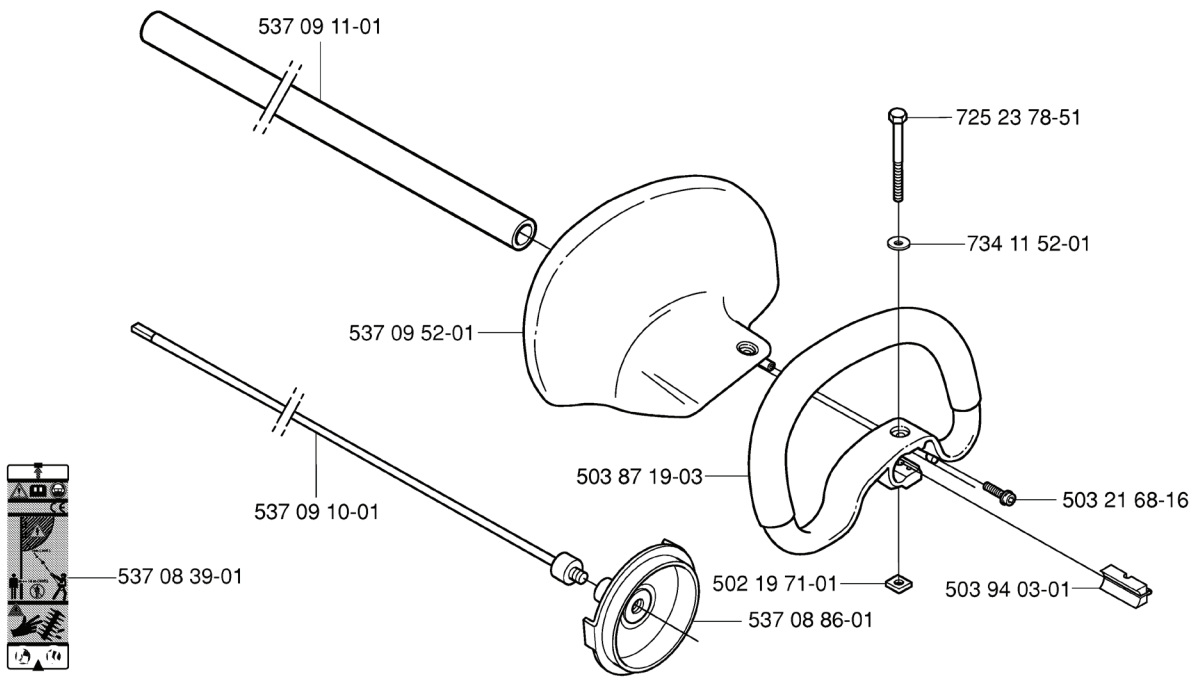

\*503 98 54-01

\*503 78 52-01

\*537 19 59-01

**Q Hedgetrimmer Attachment HA850**  
**compl 537 19 66-02**

537 14 86-12

\*735 58 08-10

\*537 08 27-01 (829mm)

\*compl 537 07 99-01

\*503 98 54-01

\*503 78 52-01

\*537 01 19-01

537 08 39-01

REF.	PART NO.	DESCRIPTION	REMARK	QTY.	KIT
537 1966-01	537196601	ATTACHMENT		1	
537 1985-01	537198501	LABEL		1	
537 01 19-01	537011901	DRIVE SHAFT		1	
537 14 86-11	537148611	CUTTING DECK		1	
537 07 99-01	537079901	TUBE		1	
735 58 55-01	735585501	WASHER		1	
537 08 27-01	537082701	TUBE		1	
537 19 58-01	537195801	TUBE	110MM	1	
503 78 52-01	503785201	SUPPORTING BEARING		1	
537 08 39-01	537083901	LABEL		1	
503 98 54-01	503985401	BEARING CAGE		1	
537 09 52-01	537095201	HAND GUARD		1	
537 14 86-12	537148612	CUTTING DECK		1	
537 19 59-01	537195901	DRIVE SHAFT		1	
503 21 68-16	503216816	SCREW IHSCT		1	
537 19 66-02	537196602	HEDGETRIMMER ATTACHMENT		1	
735 58 08-10	735580810	LOCKWASHER		1	

**B** HDA55x

**B** HE3x

---

REF.	PART NO.	DESCRIPTION	REMARK	QTY.	KIT
537 09 11-01	537091101	TUBE		1	
537 09 52-01	537095201	HAND GUARD		1	
537 09 10-01	537091001	DRIVE SHAFT		1	
537 08 39-01	537083901	LABEL		1	
537 08 27-01	537082701	TUBE		1	
503 87 19-03	503871903	HANDLE		1	
502 19 71-01	502197101	SQUARE NUT		1	
537 08 86-01	537088601	CLUTCH DRUM ASSY		1	
503 94 03-01	503940301	DISTANCE		1	
503 21 68-16	503216816	SCREW IHSCT		1	
537 09 12-01	537091201	DRIVE SHAFT		1	
734 11 52-01	734115201	WASHER		1	
725 23 78-51	725237851	SCREW EHHM		1	