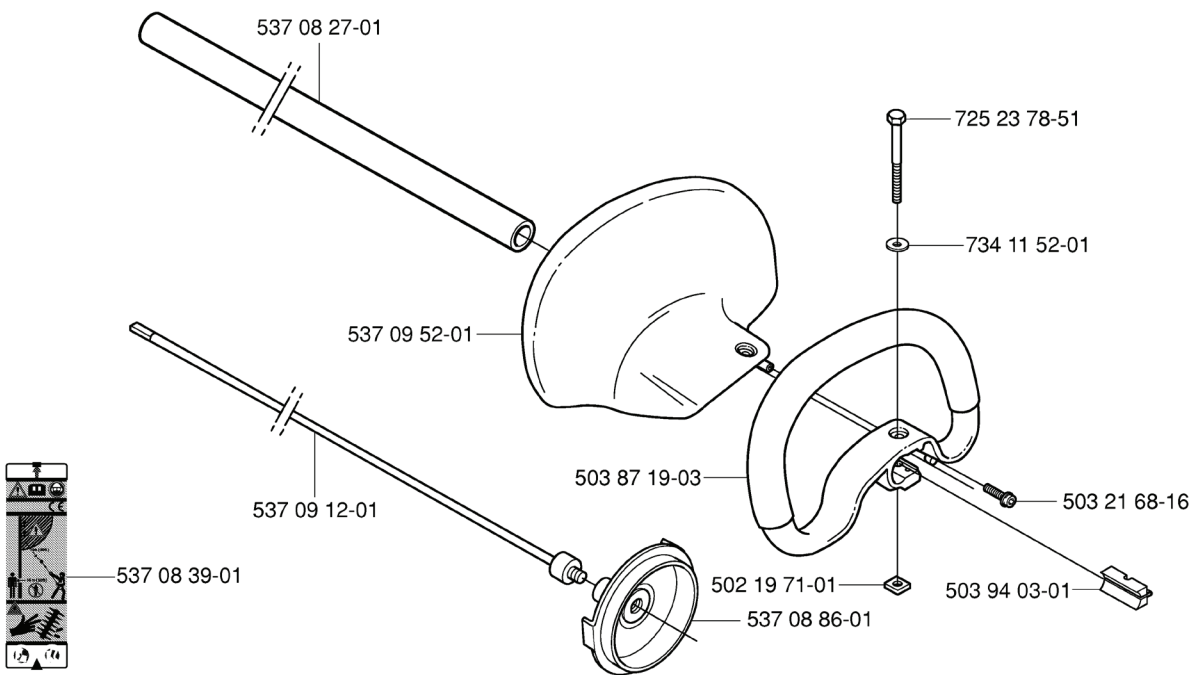

\*503 98 54-01

\*503 78 52-01

\*537 19 59-01

**Q Hedgetrimmer Attachment HA850**  
**compl 537 19 66-02**

537 14 86-12

\*735 58 08-10

\*537 08 27-01 (829mm)

\*compl 537 07 99-01

\*503 98 54-01

\*503 78 52-01

\*537 01 19-01

537 08 39-01

REF.	PART NO.	DESCRIPTION	REMARK	QTY.	KIT
537 1966-01	537196601	ATTACHMENT		1	
537 1985-01	537198501	LABEL		1	
537 01 19-01	537011901	DRIVE SHAFT		1	
537 14 86-11	537148611	CUTTING DECK		1	
537 07 99-01	537079901	TUBE		1	
735 58 55-01	735585501	WASHER		1	
537 08 27-01	537082701	TUBE		1	
537 19 58-01	537195801	TUBE	110MM	1	
503 78 52-01	503785201	SUPPORTING BEARING		1	
537 08 39-01	537083901	LABEL		1	
503 98 54-01	503985401	BEARING CAGE		1	
537 09 52-01	537095201	HAND GUARD		1	
537 14 86-12	537148612	CUTTING DECK		1	
537 19 59-01	537195901	DRIVE SHAFT		1	
503 21 68-16	503216816	SCREW IHSCT		1	
537 19 66-02	537196602	HEDGETRIMMER ATTACHMENT		1	
735 58 08-10	735580810	LOCKWASHER		1	

**B** HDA55x

**B** HE3x

---

REF.	PART NO.	DESCRIPTION	REMARK	QTY.	KIT
537 09 11-01	537091101	TUBE		1	
537 09 52-01	537095201	HAND GUARD		1	
537 09 10-01	537091001	DRIVE SHAFT		1	
537 08 39-01	537083901	LABEL		1	
537 08 27-01	537082701	TUBE		1	
503 87 19-03	503871903	HANDLE		1	
502 19 71-01	502197101	SQUARE NUT		1	
537 08 86-01	537088601	CLUTCH DRUM ASSY		1	
503 94 03-01	503940301	DISTANCE		1	
503 21 68-16	503216816	SCREW IHSCT		1	
537 09 12-01	537091201	DRIVE SHAFT		1	
734 11 52-01	734115201	WASHER		1	
725 23 78-51	725237851	SCREW EHHM		1	