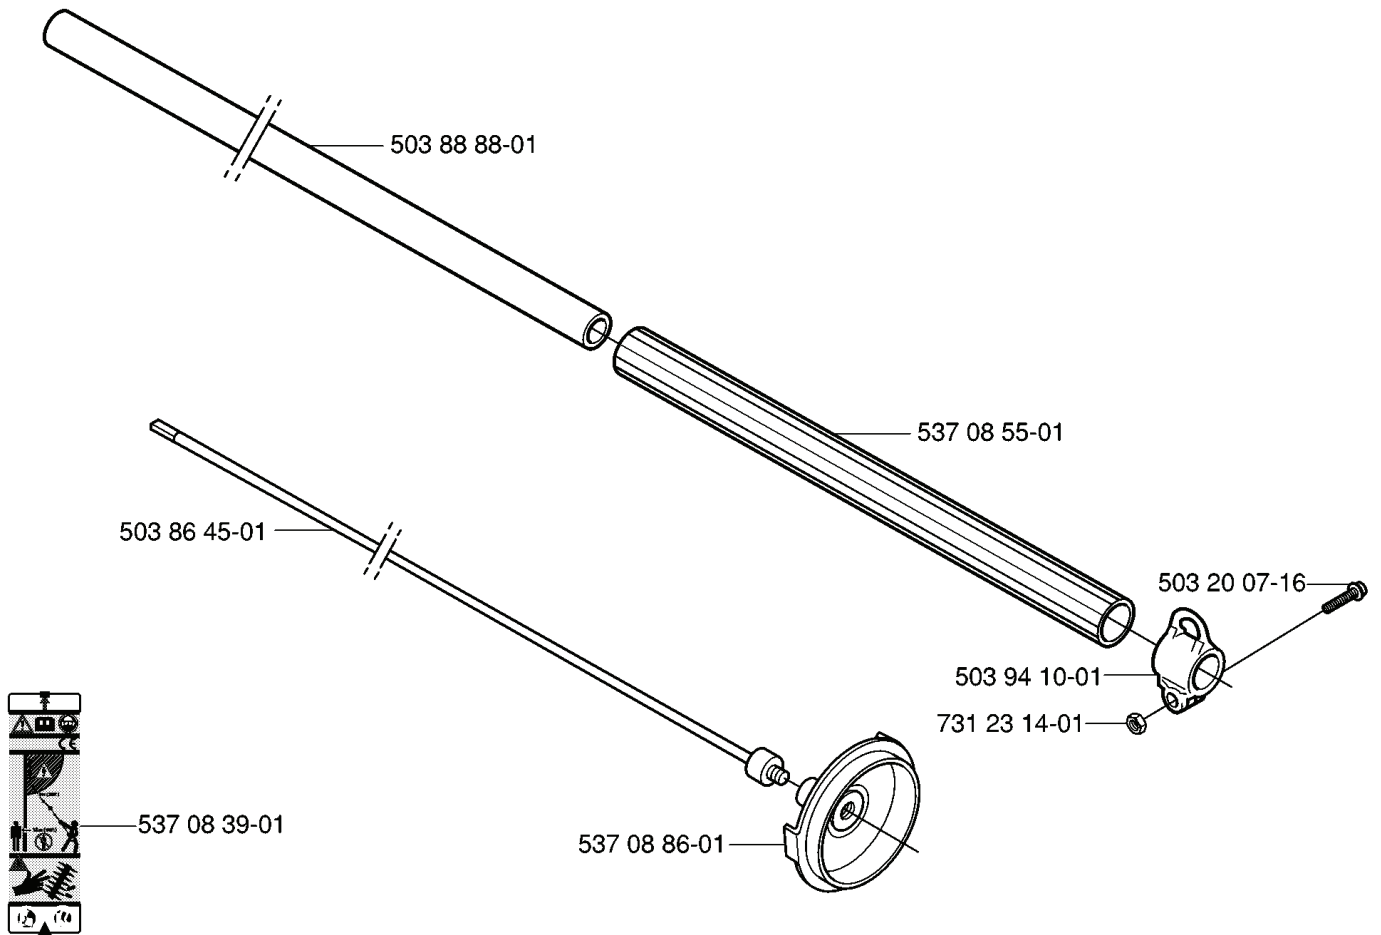

# D

---

REF.	PART NO.	DESCRIPTION	REMARK	QTY.	KIT
5039181-01	503918101	THROTTLE LEVER		1	
5038779-01	503877901	THROTTLE TRIGGER		1	
5039956-02	503995602	HANDLE HALF		1	
5370113-01	537011301	RECOIL SPRING		1	
5038780-01	503878001	THROTTLE LOCKOUT		1	
5039614-01	503961401	ABSORBER		1	
5039955-02	503995502	HANDLE HALF		1	
5038785-01	503878501	SHORT CIRCUIT CABLE		1	
5370525-01	537052501	THROTTLE CABLE ASSY		1	
7404206-00	740420600	O-RING		1	
5039613-01	503961301	SCREW		1	
5032166-20	503216620	SCREW IHSC		5	
5037182-01	503718201	SWITCH		1	

**B** HE4x

---

REF.	PART NO.	DESCRIPTION	REMARK	QTY.	KIT
503 88 88-01	503888801	TUBE		1	
503 86 45-01	503864501	DRIVE SHAFT		1	
537 08 39-01	537083901	LABEL		1	
537 08 86-01	537088601	CLUTCH DRUM ASSY		1	
731 23 14-01	731231401	HEXAGON NUT		1	
503 94 10-01	503941001	HOOK		1	
503 20 07-16	503200716	SCREW IHSCFM		1	
537 08 55-01	537085501	HANDLE		1	