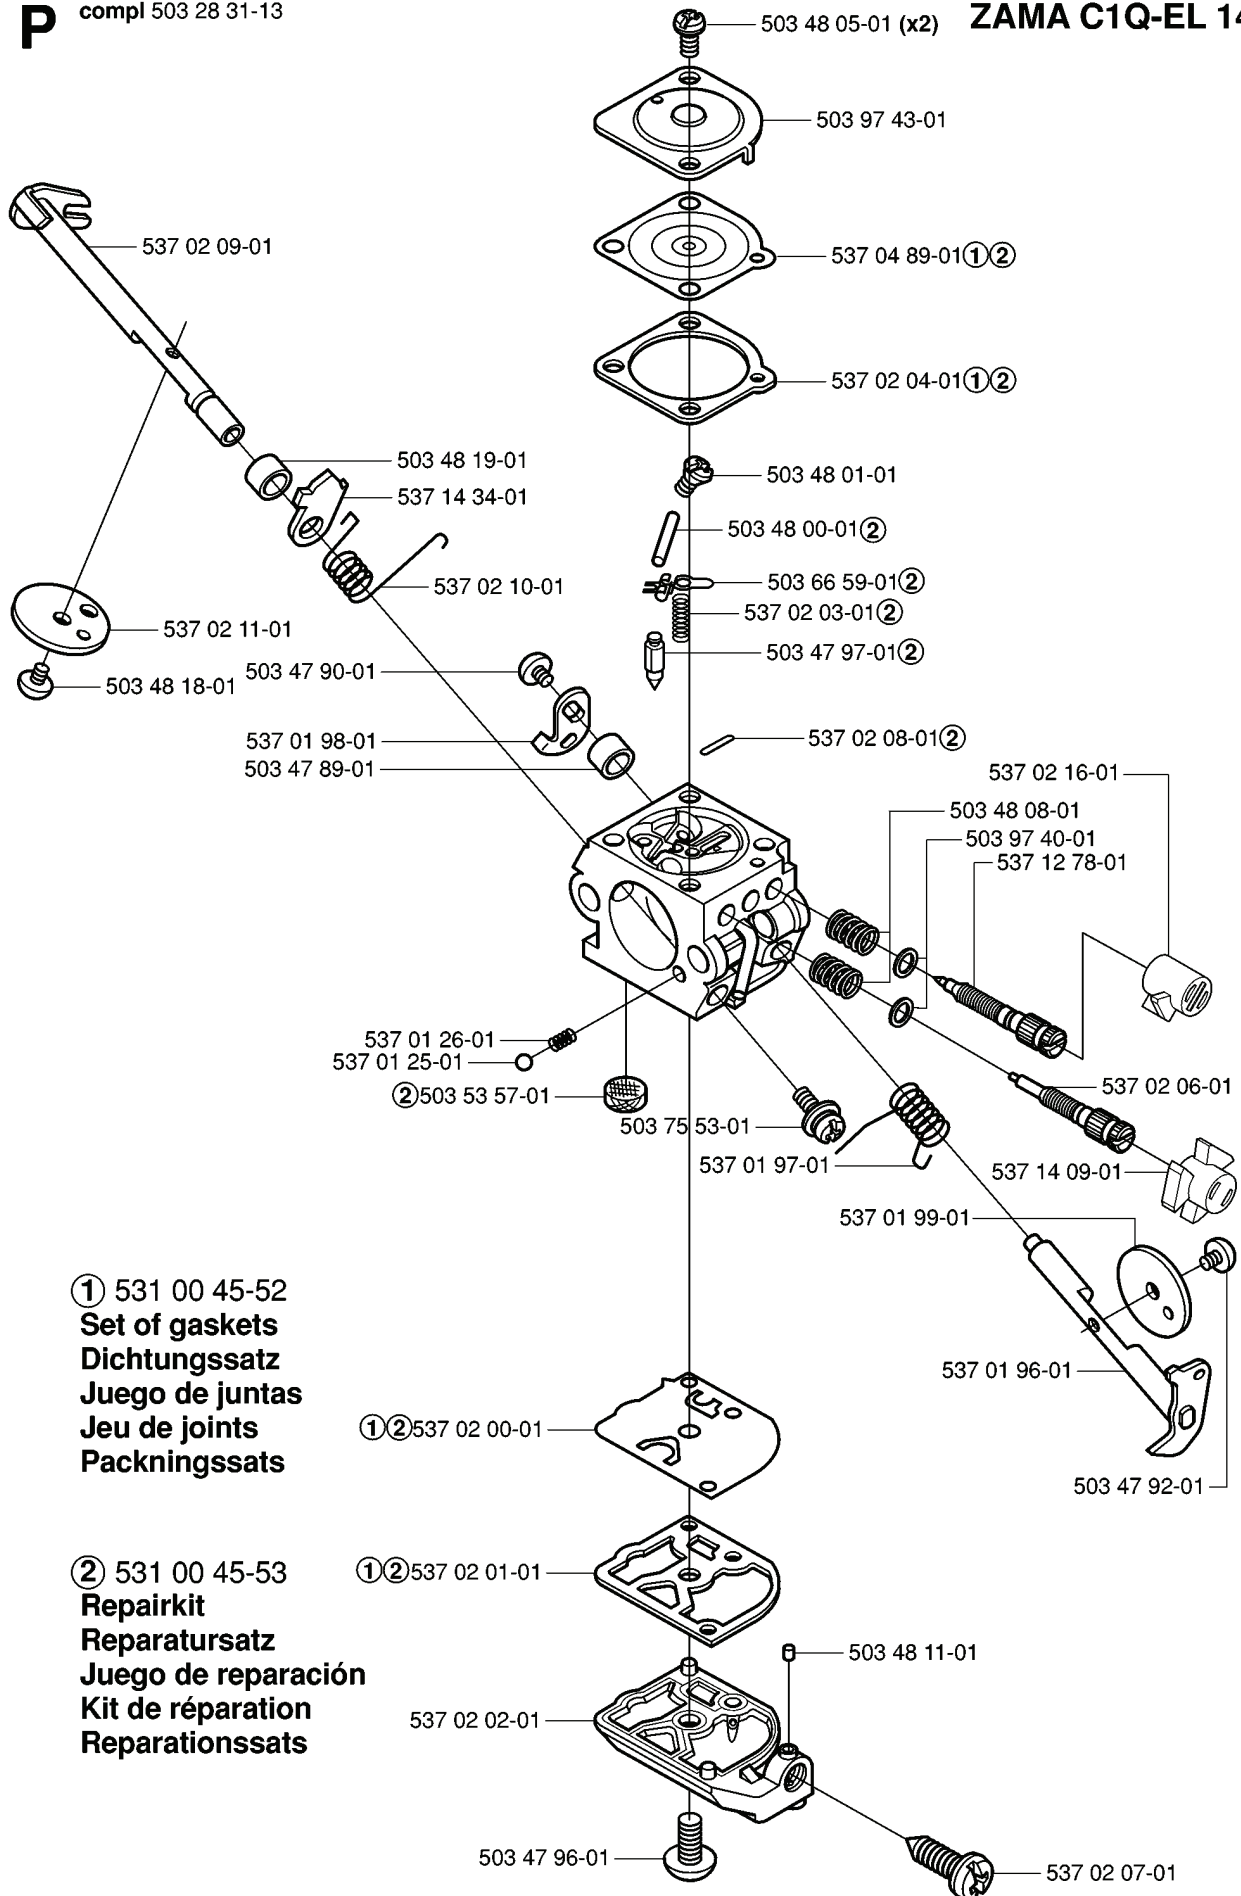

① 531 00 45-52
Set of gaskets
Dichtungssatz
Juego de juntas
Jeu de joints
Packningssatz

② 531 00 45-53
Repairkit
Reparatursatz
Juego de reparación
Kit de réparation
Reparationsatz