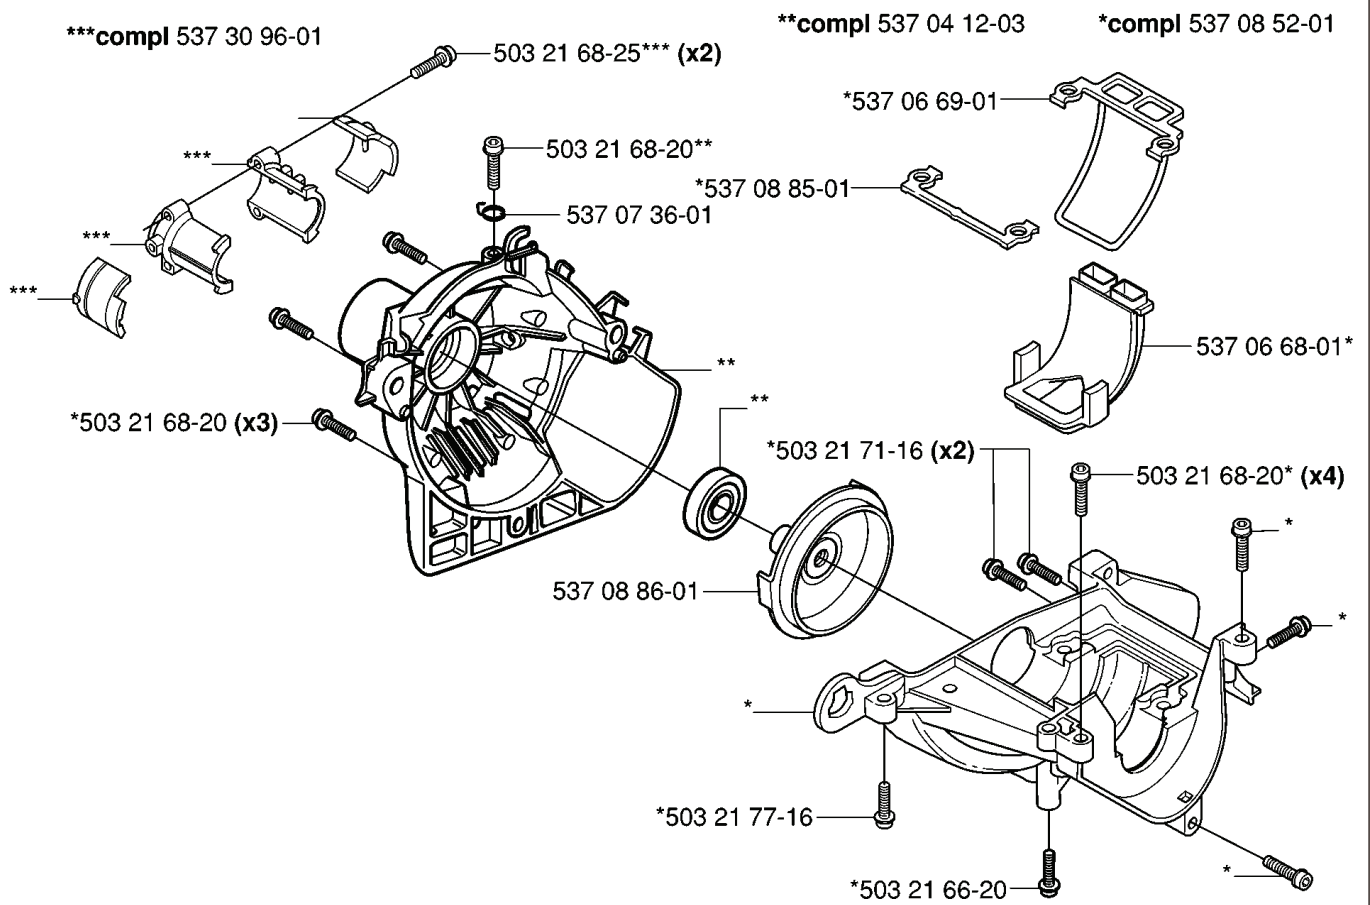

# D

---

REF.	PART NO.	DESCRIPTION	REMARK	QTY.	KIT
5039181-01	503918101	THROTTLE LEVER		1	
5038779-01	503877901	THROTTLE TRIGGER		1	
5039956-02	503995602	HANDLE HALF		1	
5370113-01	537011301	RECOIL SPRING		1	
5038780-01	503878001	THROTTLE LOCKOUT		1	
5039614-01	503961401	ABSORBER		1	
5039955-02	503995502	HANDLE HALF		1	
5038785-01	503878501	SHORT CIRCUIT CABLE		1	
5370525-01	537052501	THROTTLE CABLE ASSY		1	
7404206-00	740420600	O-RING		1	
5039613-01	503961301	SCREW		1	
5032166-20	503216620	SCREW IHSC		5	
5037182-01	503718201	SWITCH		1	

**B** HE4x

---

REF.	PART NO.	DESCRIPTION	REMARK	QTY.	KIT
503 88 88-01	503888801	TUBE		1	
503 86 45-01	503864501	DRIVE SHAFT		1	
537 08 39-01	537083901	LABEL		1	
537 08 86-01	537088601	CLUTCH DRUM ASSY		1	
731 23 14-01	731231401	HEXAGON NUT		1	
503 94 10-01	503941001	HOOK		1	
503 20 07-16	503200716	SCREW IHSCFM		1	
537 08 55-01	537085501	HANDLE		1	

**C**

---

REF.	PART NO.	DESCRIPTION	REMARK	QTY.	KIT
537 12 41-01	537124101	PROTECTIVE PLATE	HDA55X	1	
537 18 44-01	537184401	GUIDE RAIL		1	
537 12 25-01	537122501	BLADE		1	
537 12 36-01	537123601	KNIFE COVER		1	
501 36 02-05	501360205	WASHER		4	
537 18 46-01	537184601	SCREW		3	
537 18 45-01	537184501	SCREW		1	
537 12 38-01	537123801	SCREW		1	
501 36 49-38	501364938	SCREW		1	
537 18 47-01	537184701	NUT		4	

L

---

REF.	PART NO.	DESCRIPTION	REMARK	QTY.	KIT
537 30 96-01	537309601	SLEEVE		1	
537 07 36-01	537073601	SPRING		1	
503 21 68-20	503216820	SCREW IHSCFT		1	
503 21 68-25	503216825	SCREW IHSCFT		2	
537 08 85-01	537088501	GASKET		1	
503 21 71-16	503217116	SCREW IHSCFT		2	
537 08 86-01	537088601	CLUTCH DRUM ASSY		1	
503 21 77-16	503217716	SCREW IHSCFT		1	
503 21 66-20	503216620	SCREW IHSCFT		1	
537 06 68-01	537066801	INSERT CRANKCASE		1	
537 06 69-01	537066901	GASKET		1	
537 04 12-03	537041203	CLUTCH COVER		1	
537 08 52-01	537085201	CRANKCASE		1	