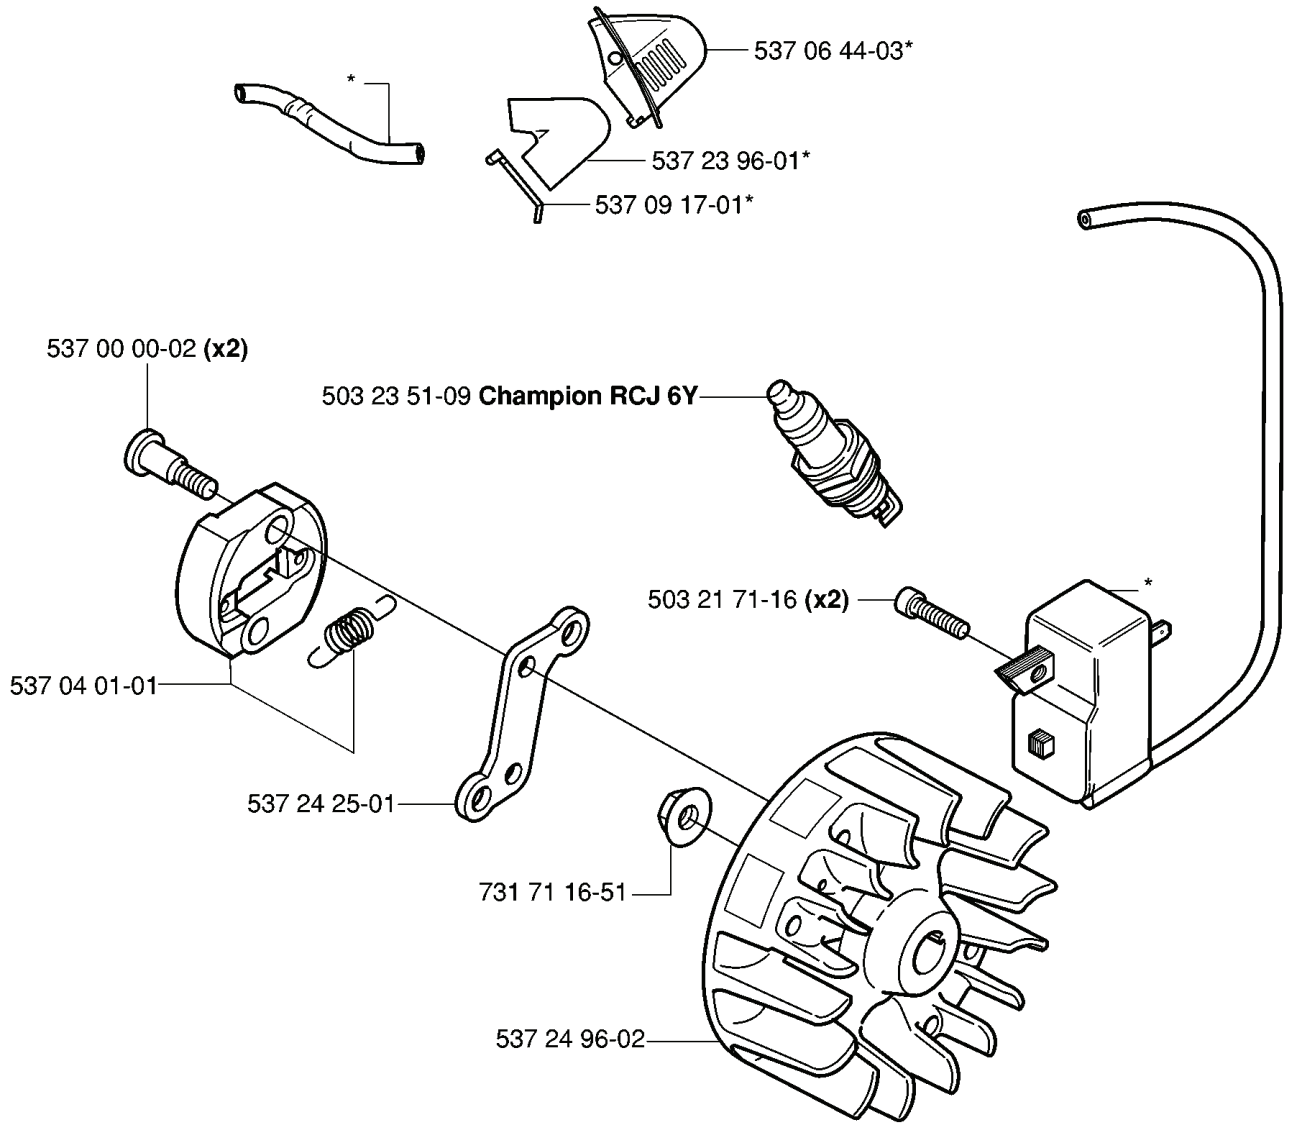

L

---

REF.	PART NO.	DESCRIPTION	REMARK	QTY.	KIT
537 30 96-01	537309601	SLEEVE		1	
537 07 36-01	537073601	SPRING		1	
503 21 68-20	503216820	SCREW IHSCFT		1	
503 21 68-25	503216825	SCREW IHSCFT		2	
537 08 85-01	537088501	GASKET		1	
503 21 71-16	503217116	SCREW IHSCFT		2	
537 08 86-01	537088601	CLUTCH DRUM ASSY		1	
503 21 77-16	503217716	SCREW IHSCFT		1	
503 21 66-20	503216620	SCREW IHSCFT		1	
537 06 68-01	537066801	INSERT CRANKCASE		1	
537 06 69-01	537066901	GASKET		1	
537 04 12-03	537041203	CLUTCH COVER		1	
537 08 52-01	537085201	CRANKCASE		1	

**K** \*\*compl 537 08 51-01

---

REF.	PART NO.	DESCRIPTION	REMARK	QTY.	KIT
5370851-01	537085101	PISTON		1	
5370141-01	537014101	GASKET		1	
5032890-43	503289043	PISTON RING		2	
5037122-01	503712201	BEARING		1	
7374408-00	737440800	CIRCLIP		2	
5370846-71	537084671	PISTON		1	
5032002-35	503200235	SCREW IHSCFM		4	
5370536-71	537053671	MUFFLER CAT		1	
7241287-55	724128755	SCREW CRPANM		1	
5370707-01	537070701	SPARK ARRESTER SCREEN		1	
5032029-56	503202956	SCREW IHSCFM		3	

**M** \*compl 503 85 24-74

---

REF.	PART NO.	DESCRIPTION	REMARK	QTY.	KIT
503 85 24-74	503852474	CRANKSHAFT ASSY		1	
503 83 61-01	503836101	BEARING CAGE		1	
738 21 01-10	738210110	BALL BEARING		1	
503 94 05-01	503940501	CUP		1	
503 71 22-01	503712201	BEARING		1	
503 94 02-01	503940201	BEARING CAGE		1	

**J** \* compl 537 13 75-01

REF.	PART NO.	DESCRIPTION	REMARK	QTY.	KIT
537 13 75-01	537137501	ELECTRONIC MODULE		1	
537 00 00-02	537000002	SCREW		2	
537 04 01-01	537040101	CLUTCH ASSY		1	
537 24 25-01	537242501	CLUTCH HUB		1	
503 23 51-09	503235109	SPARK PLUG	CHAMPION RCJ 6Y	1	
537 24 96-02	537249602	FLYWHEEL		1	
731 71 16-51	731711651	HEXAGON NUT FLANGE		1	
503 21 71-16	503217116	SCREW IHSCT		2	
537 09 17-01	537091701	SECURING PLATE		1	
537 23 96-01	537239601	SPARK PLUG CAP		1	
537 06 44-03	537064403	COVER		1	