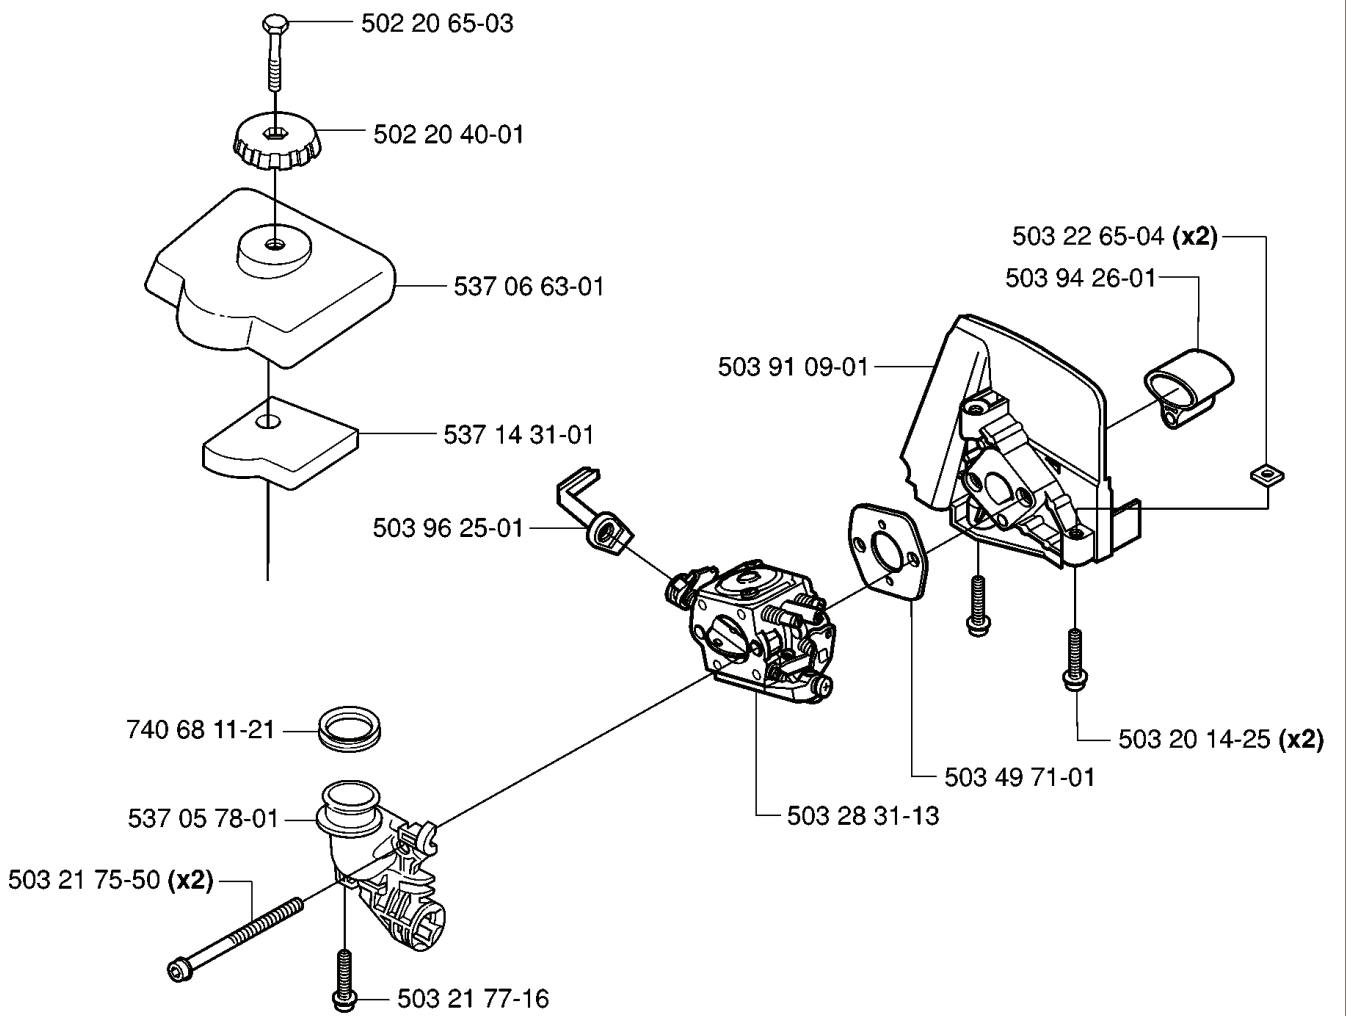

\*503 98 54-01

\*503 78 52-01

\*537 01 19-01

537 08 39-01

REF.	PART NO.	DESCRIPTION	REMARK	QTY.	KIT
537 1966-01	537196601	ATTACHMENT		1	
537 1985-01	537198501	LABEL		1	
537 01 19-01	537011901	DRIVE SHAFT		1	
537 14 86-11	537148611	CUTTING DECK		1	
537 07 99-01	537079901	TUBE		1	
735 58 55-01	735585501	WASHER		1	
537 08 27-01	537082701	TUBE		1	
537 19 58-01	537195801	TUBE	110MM	1	
503 78 52-01	503785201	SUPPORTING BEARING		1	
537 08 39-01	537083901	LABEL		1	
503 98 54-01	503985401	BEARING CAGE		1	
537 09 52-01	537095201	HAND GUARD		1	
537 14 86-12	537148612	CUTTING DECK		1	
537 19 59-01	537195901	DRIVE SHAFT		1	
503 21 68-16	503216816	SCREW IHSCT		1	
537 19 66-02	537196602	HEDGETRIMMER ATTACHMENT		1	
735 58 08-10	735580810	LOCKWASHER		1	

**B** HDA55x

**B** HE3x

---

REF.	PART NO.	DESCRIPTION	REMARK	QTY.	KIT
537 09 11-01	537091101	TUBE		1	
537 09 52-01	537095201	HAND GUARD		1	
537 09 10-01	537091001	DRIVE SHAFT		1	
537 08 39-01	537083901	LABEL		1	
537 08 27-01	537082701	TUBE		1	
503 87 19-03	503871903	HANDLE		1	
502 19 71-01	502197101	SQUARE NUT		1	
537 08 86-01	537088601	CLUTCH DRUM ASSY		1	
503 94 03-01	503940301	DISTANCE		1	
503 21 68-16	503216816	SCREW IHSCT		1	
537 09 12-01	537091201	DRIVE SHAFT		1	
734 11 52-01	734115201	WASHER		1	
725 23 78-51	725237851	SCREW EHHM		1	

**F**

REF.	PART NO.	DESCRIPTION	REMARK	QTY.	KIT
502 20 65-03	502206503	SCREW EHHM		1	
502 20 40-01	502204001	KNOB		1	
537 06 63-01	537066301	FILTER COVER		1	
537 14 31-01	537143101	AIR FILTER ASSY		1	
503 96 25-01	503962501	CHOKE CONTROL		1	
740 68 11-21	740681121	V-RING		1	
537 05 78-01	537057801	BRACKET		1	
503 21 75-50	503217550	SCREW IHSCFT		2	
503 21 77-16	503217716	SCREW IHSCFT		1	
503 28 31-13	503283113	CARBURETTOR		1	
503 91 09-01	503910901	INSULATION WALL		1	
503 49 71-01	503497101	GASKET		1	
503 20 14-25	503201425	SCREW IHSCFMO		2	
503 94 26-01	503942601	INLET PIPE		1	
503 22 65-04	503226504	SQUARE NUT		2	