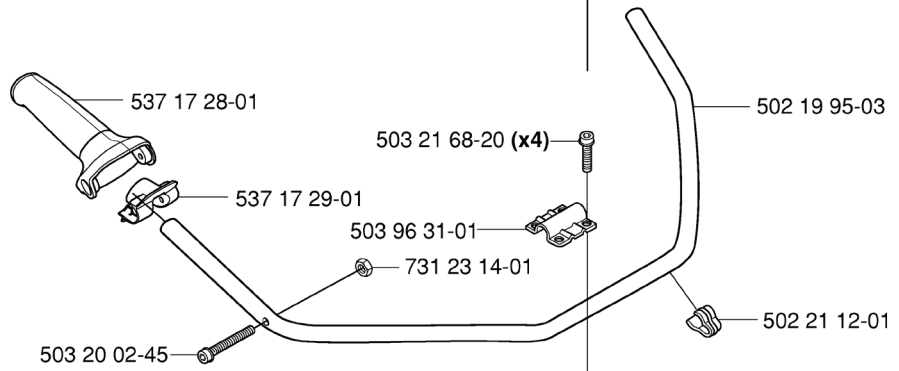

E 323R
326Rx
*compl 503 72 43-09

326Rx

323R

537 29 48-01