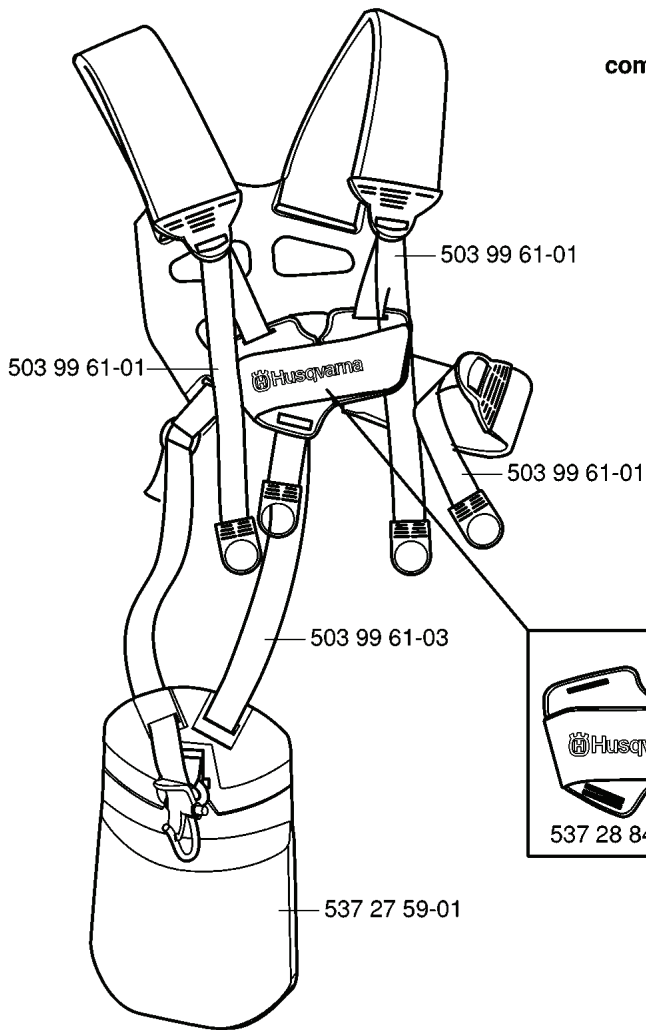

J 326C, L, Lx, LDx, RX, RJx

REF.	PART NO.	DESCRIPTION	REMARK	QTY.	KIT
5032168-20	503216820	SCREW IHSCFT	326C, L, LX, LDX, RX, RJX	3	
5039721-01	503972101	COVER	RX	1	
5039613-01	503961301	SCREW	RX	2	
5370661-02	537066102	CYLINDER COVER		1	
7312314-01	731231401	HEXAGON NUT		1	
5032171-16	503217116	SCREW IHSCFT		1	
5370665-01	537066501	HEAT PROTECTOR		1	
5370666-01	537066601	ARM PROTECTION		1	

Y Duo Balance
 *compl 537 27 57-01
 *compl 537 27 57-03 US

REF.	PART NO.	DESCRIPTION	REMARK	QTY.	KIT
537 27 57-01	537275701	HARNESS	DUO BALANCE	1	
537 27 57-03	537275703	HARNESS	US	1	
503 99 61-01	503996101	BAND		3	
537 17 54-01	537175401	HIP PAD		3	
537 27 59-01	537275901	HIP PAD		1	
503 99 61-03	503996103	BAND		1	
537 11 35-01	537113501	RETAINER		1	
537 28 83-01	537288301	BUCKLE		1	
537 28 84-01	537288401	BUCKLE		1	
502 02 28-01	502022801	HOOK		1	
502 02 30-02	502023002	LOCK		1	
502 02 38-01	502023801	SPRING		1	
502 02 29-02	502022902	HOOK		1	
735 31 09-20	735310920	E-CLIP		1	