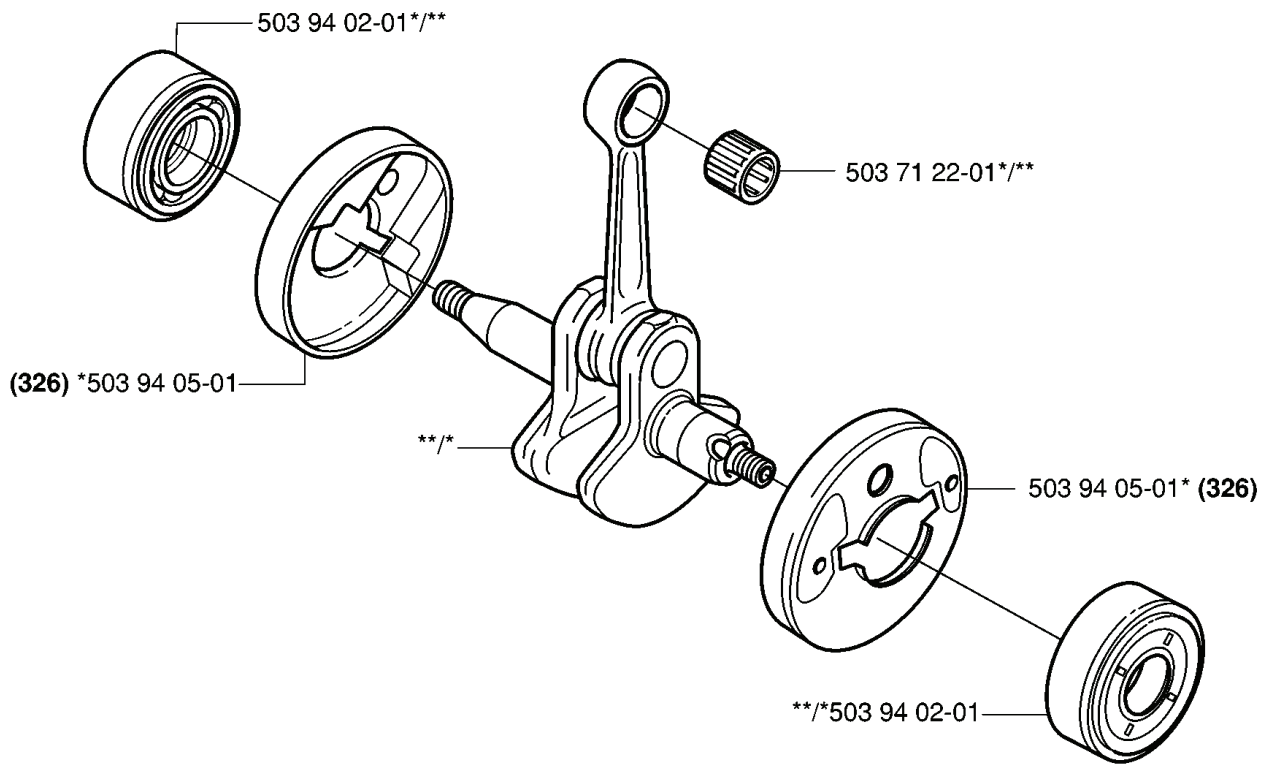

T *compl 503 85 24-74 (326)
**compl 503 85 24-75 (323)