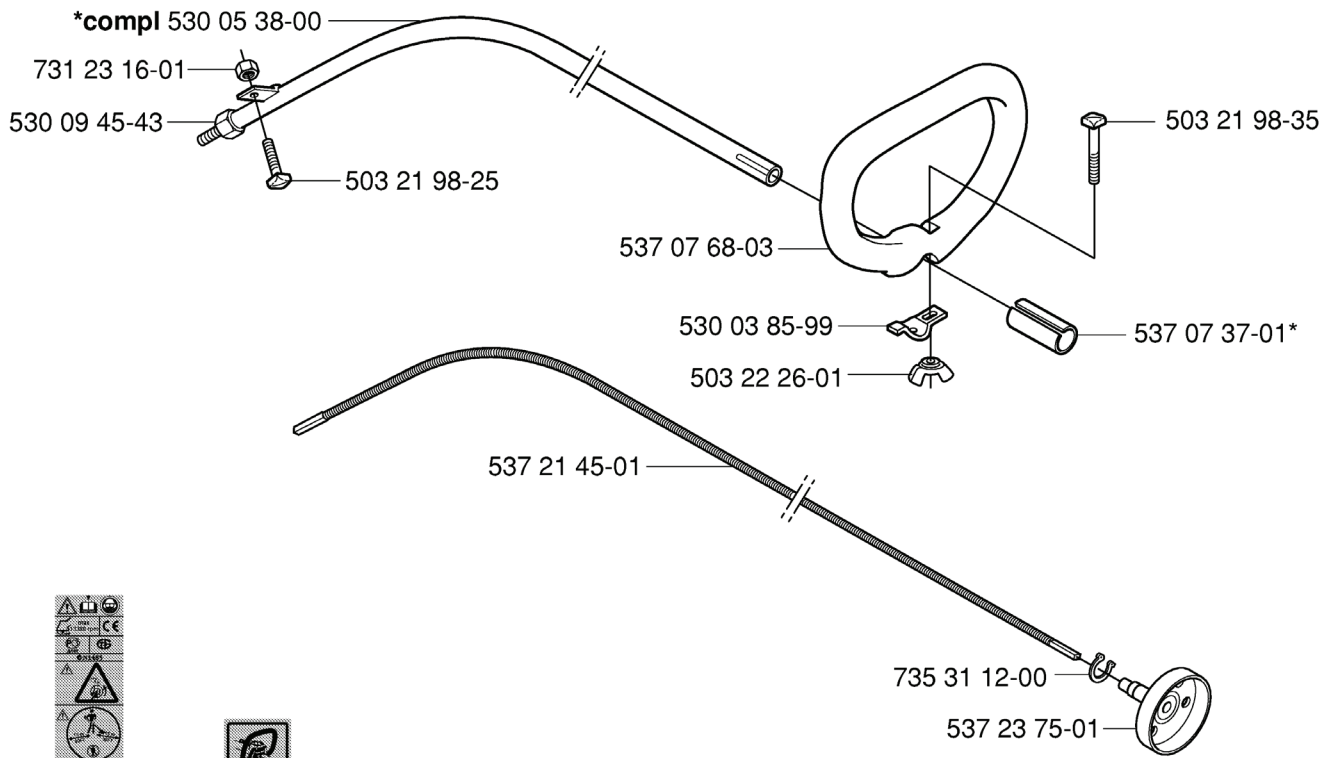

D 326LDx
*compl 537 07 99-01

537 29 48-01

503 79 56-01

REF.	PART NO.	DESCRIPTION	REMARK	QTY.	KIT
537 29 48-01	537294801	LABEL		1	
503 79 56-01	503795601	LABEL		1	
537 07 99-01	537079901	TUBE	326LDX	1	
735 58 08-10	735580810	LOCKWASHER		1	
537 08 27-01	537082701	TUBE		1	
503 70 80-04	503708004	SLEEVE		1	
503 71 54-01	503715401	LOCKING PLATE		1	
503 78 52-01	503785201	SUPPORTING BEARING		1	
503 98 54-01	503985401	BEARING CAGE		1	
503 20 02-10	503200210	SCREW IHSCFM		1	
537 01 16-01	537011601	TUBE		1	
544 11 37-01	544113701	DRIVE SHAFT ASSY		1	
503 20 07-25	503200725	SCREW IHSCFM		2	
537 01 19-01	537011901	DRIVE SHAFT		1	
502 20 38-01	502203801	KNOB		1	
725 23 79-51	725237951	SCREW EHHM		1	

B 326C

537 29 48-02 503 79 56-01

REF.	PART NO.	DESCRIPTION	REMARK	QTY.	KIT
537 29 48-02	537294802	LABEL	326C	1	
503 79 56-01	503795601	LABEL		1	
530 09 45-43	530094543	DRIVER		1	
731 23 16-01	731231601	HEXAGON NUT		1	
530 05 38-00	530053800	SHAFT		1	
503 21 98-25	503219825	SCREW		1	
537 07 68-03	537076803	HANDLE		1	
530 03 85-99	530038599	BRACKET		1	
503 22 26-01	503222601	NUT		1	
537 21 45-01	537214501	DRIVE SHAFT		1	
735 31 12-00	735311200	CIRCLIP		1	
537 23 75-01	537237501	CLUTCH DRUM ASSY		1	
537 07 37-01	537073701	SPACING TUBE		1	
503 21 98-35	503219835	SCREW		1	