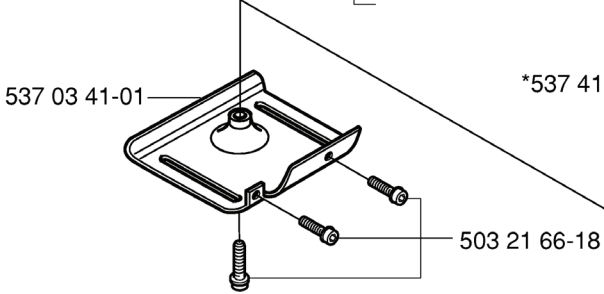

326 L, 20061400001-Current

SPARE PARTS LIST

*compl 544 07 11-01

- 537 35 34-31 (326Lx)
- 537 35 34-33 (326Rx)
- 537 35 34-29 (326C)
- 537 35 34-23 (326L)
- 537 35 34-32 (326LDx)
- 537 35 34-04 (323L)
- 537 35 34-07 (323R)
- 537 35 34-34 (326RJx)

503 21 68-20

REF.	PART NO.	DESCRIPTION	REMARK	QTY.	KIT
544 07 11-01	544071101	STARTER ASSY		1	
503 87 33-04	503873304	STARTER PAWL BRIDGE		1	
735 31 08-20	735310820	E-CLIP		2	
503 87 36-01	503873601	SPRING		2	
503 87 35-02	503873502	STARTER PAWL		2	
503 21 77-25	503217725	SCREW IHSC T		1	
544 03 87-01	544038701	DRIVER		1	
544 03 88-01	544038801	SPRING		1	
544 16 65-01	544166501	STARTER PULLEY ASSY		1	
537 03 41-01	537034101	PROTECTIVE PLATE		1	
503 85 90-01	503859001	RECOIL SPRING		1	
544 03 86-01	544038601	STARTER PULLEY		1	
537 41 16-01	537411601	STARTER HOUSING		1	
503 21 66-18	503216618	SCREW IHSC T		1	
503 21 68-20	503216820	SCREW IHSC FT		1	
537 37 93-01	537379301	SPACING SLEEVE		1	
537 00 84-01	537008401	STARTER HANDLE		1	
503 85 89-01	503858901	STARTER ROPE		1	
537 35 34-31	537353431	LABEL	326LX	1	
537 35 34-33	537353433	LABEL	326RX	1	
537 35 34-29	537353429	LABEL	326C	1	
537 35 34-23	537353423	LABEL	326L	1	
537 35 34-32	537353432	LABEL	326LDX	1	
537 35 34-04	537353404	LABEL	323L	1	
537 35 34-07	537353407	LABEL	323R	1	
537 35 34-34	537353434	LABEL	326RIX	1	