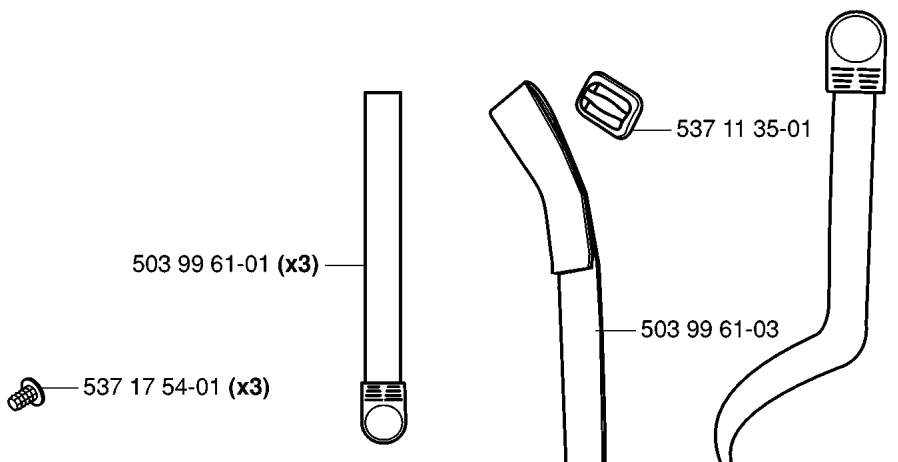

J 326C, L, Lx, LDx, RX, RJx

REF.	PART NO.	DESCRIPTION	REMARK	QTY.	KIT
5032168-20	503216820	SCREW IHSCFT	326C, L, LX, LDX, RX, RJX	3	
5039721-01	503972101	COVER	RX	1	
5039613-01	503961301	SCREW	RX	2	
5370661-02	537066102	CYLINDER COVER		1	
7312314-01	731231401	HEXAGON NUT		1	
5032171-16	503217116	SCREW IHSCFT		1	
5370665-01	537066501	HEAT PROTECTOR		1	
5370666-01	537066601	ARM PROTECTION		1	

Y Duo Balance
 *compl 537 27 57-01
 *compl 537 27 57-03 US

REF.	PART NO.	DESCRIPTION	REMARK	QTY.	KIT
537 27 57-01	537275701	HARNESS	DUO BALANCE	1	
537 27 57-03	537275703	HARNESS	US	1	
503 99 61-01	503996101	BAND		3	
537 17 54-01	537175401	HIP PAD		3	
537 27 59-01	537275901	HIP PAD		1	
503 99 61-03	503996103	BAND		1	
537 11 35-01	537113501	RETAINER		1	
537 28 83-01	537288301	BUCKLE		1	
537 28 84-01	537288401	BUCKLE		1	
502 02 28-01	502022801	HOOK		1	
502 02 30-02	502023002	LOCK		1	
502 02 38-01	502023801	SPRING		1	
502 02 29-02	502022902	HOOK		1	
735 31 09-20	735310920	E-CLIP		1	