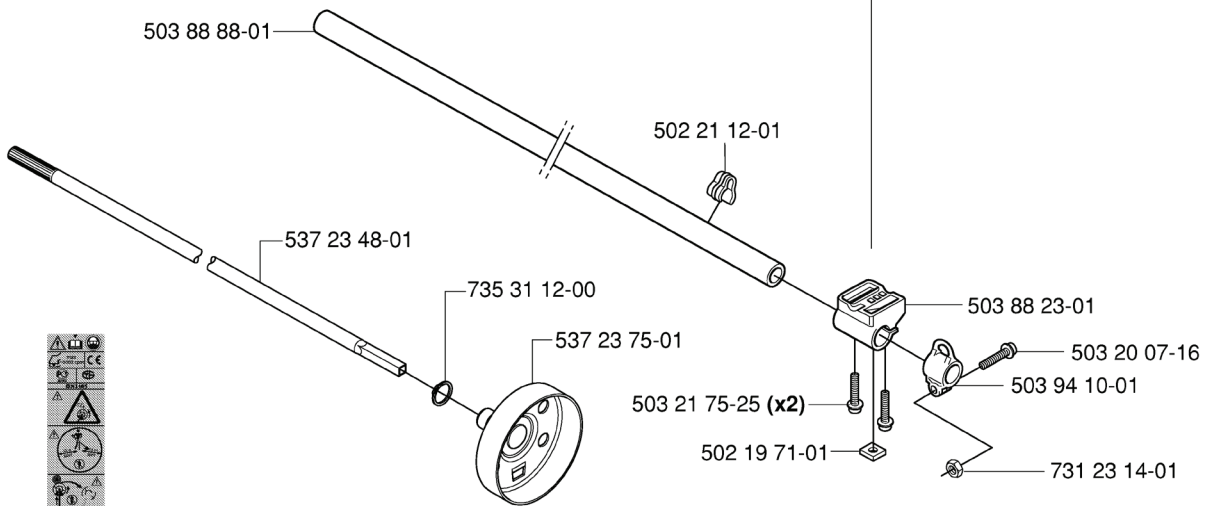

E 323R
326Rx
*compl 503 72 43-09

326Rx

323R

537 29 48-01