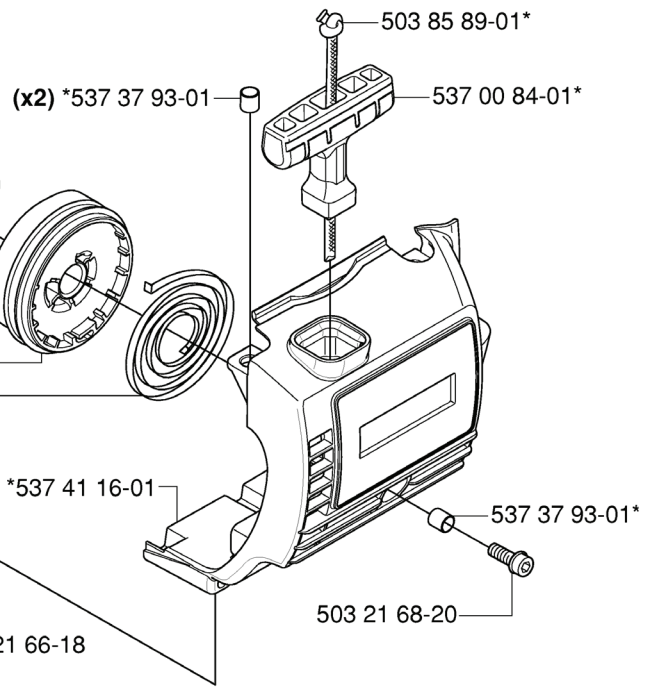

503 21 68-20

REF.	PART NO.	DESCRIPTION	REMARK	QTY.	KIT
544 07 11-01	544071101	STARTER ASSY		1	
503 87 33-04	503873304	STARTER PAWL BRIDGE		1	
735 31 08-20	735310820	E-CLIP		2	
503 87 36-01	503873601	SPRING		2	
503 87 35-02	503873502	STARTER PAWL		2	
503 21 77-25	503217725	SCREW IHSC T		1	
544 03 87-01	544038701	DRIVER		1	
544 03 88-01	544038801	SPRING		1	
544 16 65-01	544166501	STARTER PULLEY ASSY		1	
537 03 41-01	537034101	PROTECTIVE PLATE		1	
503 85 90-01	503859001	RECOIL SPRING		1	
544 03 86-01	544038601	STARTER PULLEY		1	
537 41 16-01	537411601	STARTER HOUSING		1	
503 21 66-18	503216618	SCREW IHSC T		1	
503 21 68-20	503216820	SCREW IHSC FT		1	
537 37 93-01	537379301	SPACING SLEEVE		1	
537 00 84-01	537008401	STARTER HANDLE		1	
503 85 89-01	503858901	STARTER ROPE		1	
537 35 34-31	537353431	LABEL	326LX	1	
537 35 34-33	537353433	LABEL	326RX	1	
537 35 34-29	537353429	LABEL	326C	1	
537 35 34-23	537353423	LABEL	326L	1	
537 35 34-32	537353432	LABEL	326LDX	1	
537 35 34-04	537353404	LABEL	323L	1	
537 35 34-07	537353407	LABEL	323R	1	
537 35 34-34	537353434	LABEL	326RIX	1	

N *compl 537 41 87-01

**compl 537 06 33-02 (326)

REF.	PART NO.	DESCRIPTION	REMARK	QTY.	KIT
537 41 87-01	537418701	IGNITION MODULE		1	
503 84 29-02	503842902	SCREW		2	
503 81 60-01	503816001	CLUTCH SPRING		1	
503 84 28-01	503842801	CLUTCH SHOE		2	
537 03 22-01	537032201	CLUTCH ASSY		1	
537 04 68-02	537046802	WASHER		1	
537 04 67-02	537046702	WASHER		1	
503 21 71-16	503217116	SCREW IHSCT		2	
731 71 16-51	731711651	HEXAGON NUT FLANGE		1	
537 24 96-01	537249601	FLYWHEEL		1	
503 23 51-09	503235109	SPARK PLUG	CHAMPION RCJ 6Y	1	
537 09 17-01	537091701	SECURING PLATE		1	
537 23 96-01	537239601	SPARK PLUG CAP		1	
537 06 44-03	537064403	COVER		1	
537 06 33-02	537063302	COVER	326	1	