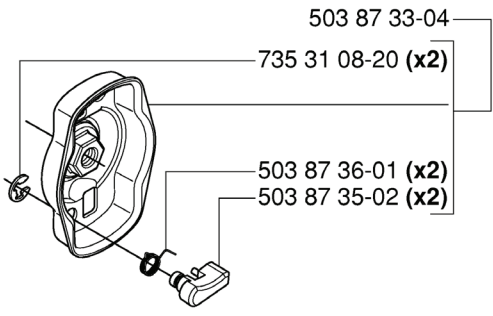

326 L, 20061400001-Current

SPARE PARTS LIST

*compl 544 07 11-01

- 537 35 34-31 (326Lx)
- 537 35 34-33 (326Rx)
- 537 35 34-29 (326C)
- 537 35 34-23 (326L)
- 537 35 34-32 (326LDx)
- 537 35 34-04 (323L)
- 537 35 34-07 (323R)
- 537 35 34-34 (326RJx)

N *compl 537 41 87-01

**compl 537 06 33-02 (326)

REF.	PART NO.	DESCRIPTION	REMARK	QTY.	KIT
537 41 87-01	537418701	IGNITION MODULE		1	
503 84 29-02	503842902	SCREW		2	
503 81 60-01	503816001	CLUTCH SPRING		1	
503 84 28-01	503842801	CLUTCH SHOE		2	
537 03 22-01	537032201	CLUTCH ASSY		1	
537 04 68-02	537046802	WASHER		1	
537 04 67-02	537046702	WASHER		1	
503 21 71-16	503217116	SCREW IHSCT		2	
731 71 16-51	731711651	HEXAGON NUT FLANGE		1	
537 24 96-01	537249601	FLYWHEEL		1	
503 23 51-09	503235109	SPARK PLUG	CHAMPION RCJ 6Y	1	
537 09 17-01	537091701	SECURING PLATE		1	
537 23 96-01	537239601	SPARK PLUG CAP		1	
537 06 44-03	537064403	COVER		1	
537 06 33-02	537063302	COVER	326	1	