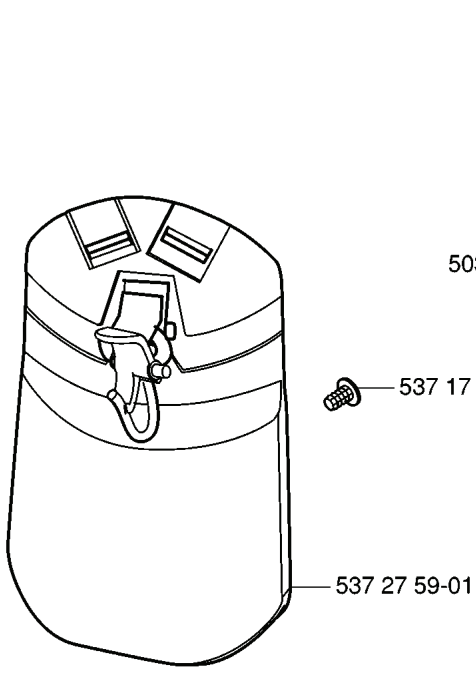

J 326C, L, Lx, LDx, RX, RJx

REF.	PART NO.	DESCRIPTION	REMARK	QTY.	KIT
5032168-20	503216820	SCREW IHSCFT	326C, L, LX, LDX, RX, RJX	3	
5039721-01	503972101	COVER	RX	1	
5039613-01	503961301	SCREW	RX	2	
5370661-02	537066102	CYLINDER COVER		1	
7312314-01	731231401	HEXAGON NUT		1	
5032171-16	503217116	SCREW IHSCFT		1	
5370665-01	537066501	HEAT PROTECTOR		1	
5370666-01	537066601	ARM PROTECTION		1	

Y Duo Balance
 *compl 537 27 57-01
 *compl 537 27 57-03 US

REF.	PART NO.	DESCRIPTION	REMARK	QTY.	KIT
537 27 57-01	537275701	HARNESS	DUO BALANCE	1	
537 27 57-03	537275703	HARNESS	US	1	
503 99 61-01	503996101	BAND		3	
537 17 54-01	537175401	HIP PAD		3	
537 27 59-01	537275901	HIP PAD		1	
503 99 61-03	503996103	BAND		1	
537 11 35-01	537113501	RETAINER		1	
537 28 83-01	537288301	BUCKLE		1	
537 28 84-01	537288401	BUCKLE		1	
502 02 28-01	502022801	HOOK		1	
502 02 30-02	502023002	LOCK		1	
502 02 38-01	502023801	SPRING		1	
502 02 29-02	502022902	HOOK		1	
735 31 09-20	735310920	E-CLIP		1	