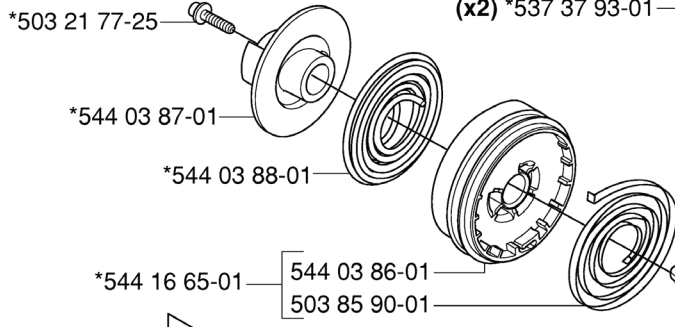

326 L, 20061400001-Current

SPARE PARTS LIST

*compl 544 07 11-01

- 537 35 34-31 (326Lx)
- 537 35 34-33 (326Rx)
- 537 35 34-29 (326C)
- 537 35 34-23 (326L)
- 537 35 34-32 (326LDx)
- 537 35 34-04 (323L)
- 537 35 34-07 (323R)
- 537 35 34-34 (326RJx)

503 21 68-20

REF.	PART NO.	DESCRIPTION	REMARK	QTY.	KIT
544 07 11-01	544071101	STARTER ASSY		1	
503 87 33-04	503873304	STARTER PAWL BRIDGE		1	
735 31 08-20	735310820	E-CLIP		2	
503 87 36-01	503873601	SPRING		2	
503 87 35-02	503873502	STARTER PAWL		2	
503 21 77-25	503217725	SCREW IHSC T		1	
544 03 87-01	544038701	DRIVER		1	
544 03 88-01	544038801	SPRING		1	
544 16 65-01	544166501	STARTER PULLEY ASSY		1	
537 03 41-01	537034101	PROTECTIVE PLATE		1	
503 85 90-01	503859001	RECOIL SPRING		1	
544 03 86-01	544038601	STARTER PULLEY		1	
537 41 16-01	537411601	STARTER HOUSING		1	
503 21 66-18	503216618	SCREW IHSC T		1	
503 21 68-20	503216820	SCREW IHSC FT		1	
537 37 93-01	537379301	SPACING SLEEVE		1	
537 00 84-01	537008401	STARTER HANDLE		1	
503 85 89-01	503858901	STARTER ROPE		1	
537 35 34-31	537353431	LABEL	326LX	1	
537 35 34-33	537353433	LABEL	326RX	1	
537 35 34-29	537353429	LABEL	326C	1	
537 35 34-23	537353423	LABEL	326L	1	
537 35 34-32	537353432	LABEL	326LDX	1	
537 35 34-04	537353404	LABEL	323L	1	
537 35 34-07	537353407	LABEL	323R	1	
537 35 34-34	537353434	LABEL	326RIX	1	