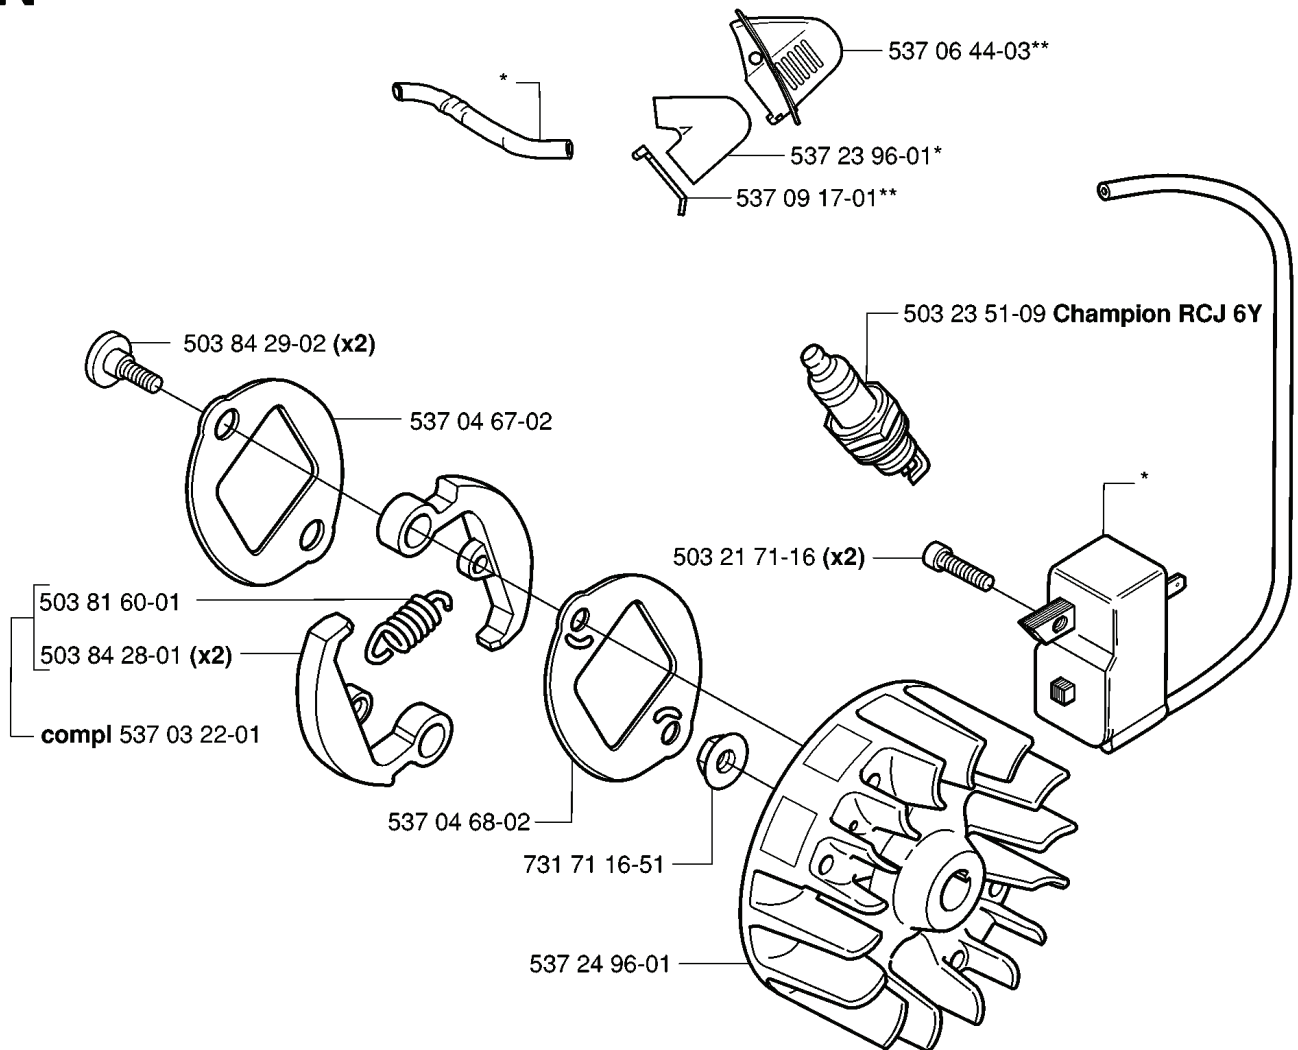

503 21 68-20

REF.	PART NO.	DESCRIPTION	REMARK	QTY.	KIT
544 07 11-01	544071101	STARTER ASSY		1	
503 87 33-04	503873304	STARTER PAWL BRIDGE		1	
735 31 08-20	735310820	E-CLIP		2	
503 87 36-01	503873601	SPRING		2	
503 87 35-02	503873502	STARTER PAWL		2	
503 21 77-25	503217725	SCREW IHSC T		1	
544 03 87-01	544038701	DRIVER		1	
544 03 88-01	544038801	SPRING		1	
544 16 65-01	544166501	STARTER PULLEY ASSY		1	
537 03 41-01	537034101	PROTECTIVE PLATE		1	
503 85 90-01	503859001	RECOIL SPRING		1	
544 03 86-01	544038601	STARTER PULLEY		1	
537 41 16-01	537411601	STARTER HOUSING		1	
503 21 66-18	503216618	SCREW IHSC T		1	
503 21 68-20	503216820	SCREW IHSC FT		1	
537 37 93-01	537379301	SPACING SLEEVE		1	
537 00 84-01	537008401	STARTER HANDLE		1	
503 85 89-01	503858901	STARTER ROPE		1	
537 35 34-31	537353431	LABEL	326LX	1	
537 35 34-33	537353433	LABEL	326RX	1	
537 35 34-29	537353429	LABEL	326C	1	
537 35 34-23	537353423	LABEL	326L	1	
537 35 34-32	537353432	LABEL	326LDX	1	
537 35 34-04	537353404	LABEL	323L	1	
537 35 34-07	537353407	LABEL	323R	1	
537 35 34-34	537353434	LABEL	326RIX	1	

N *compl 537 41 87-01

**compl 537 06 33-02 (326)

REF.	PART NO.	DESCRIPTION	REMARK	QTY.	KIT
537 41 87-01	537418701	IGNITION MODULE		1	
503 84 29-02	503842902	SCREW		2	
503 81 60-01	503816001	CLUTCH SPRING		1	
503 84 28-01	503842801	CLUTCH SHOE		2	
537 03 22-01	537032201	CLUTCH ASSY		1	
537 04 68-02	537046802	WASHER		1	
537 04 67-02	537046702	WASHER		1	
503 21 71-16	503217116	SCREW IHSCT		2	
731 71 16-51	731711651	HEXAGON NUT FLANGE		1	
537 24 96-01	537249601	FLYWHEEL		1	
503 23 51-09	503235109	SPARK PLUG	CHAMPION RCJ 6Y	1	
537 09 17-01	537091701	SECURING PLATE		1	
537 23 96-01	537239601	SPARK PLUG CAP		1	
537 06 44-03	537064403	COVER		1	
537 06 33-02	537063302	COVER	326	1	