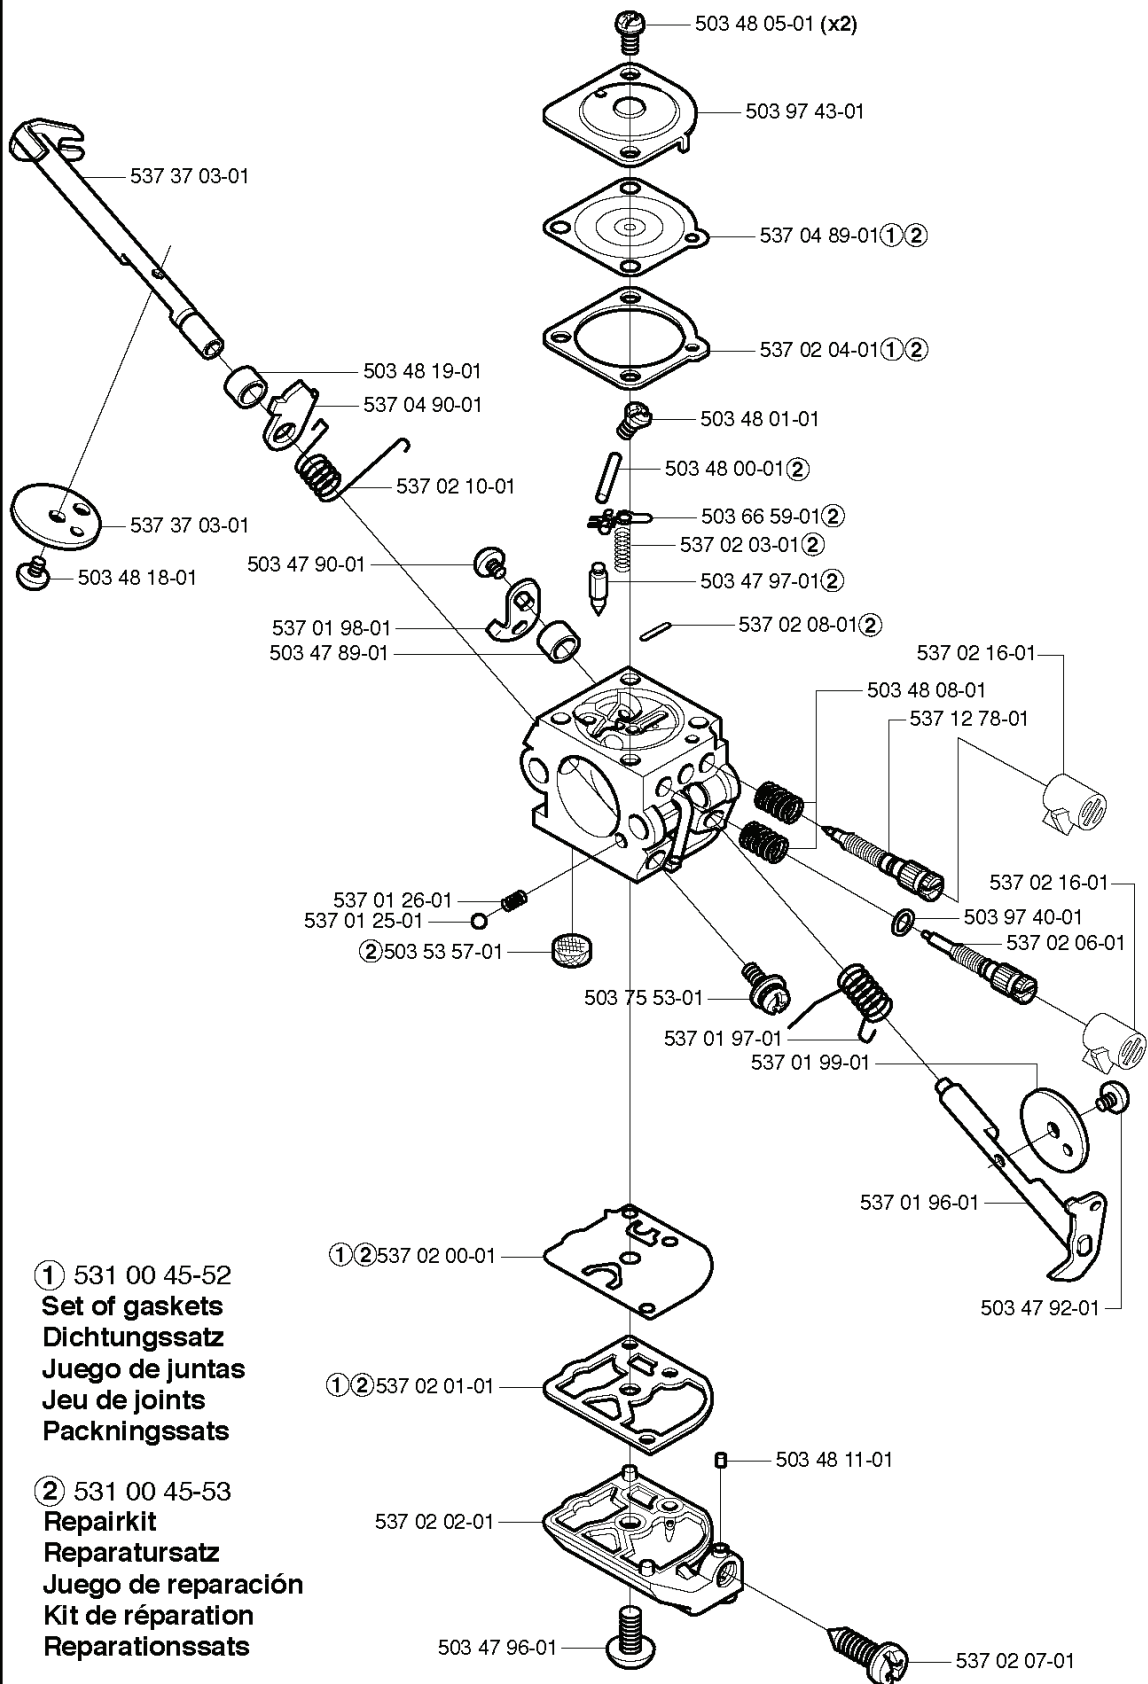

V compl 503 28 34-01 Zama C1Q-EL24
(Not for US)

Zama C1Q-EL24

① 531 00 45-52
Set of gaskets
Dichtungssatz
Juego de juntas
Jeu de joints
Packningssats

② 531 00 45-53
Repairkit
Reparatursatz
Juego de reparación
Kit de réparation
Reparationssats