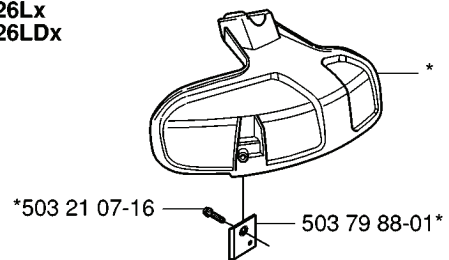

*compl 503 97 71-01
323L
326Lx
326LDx