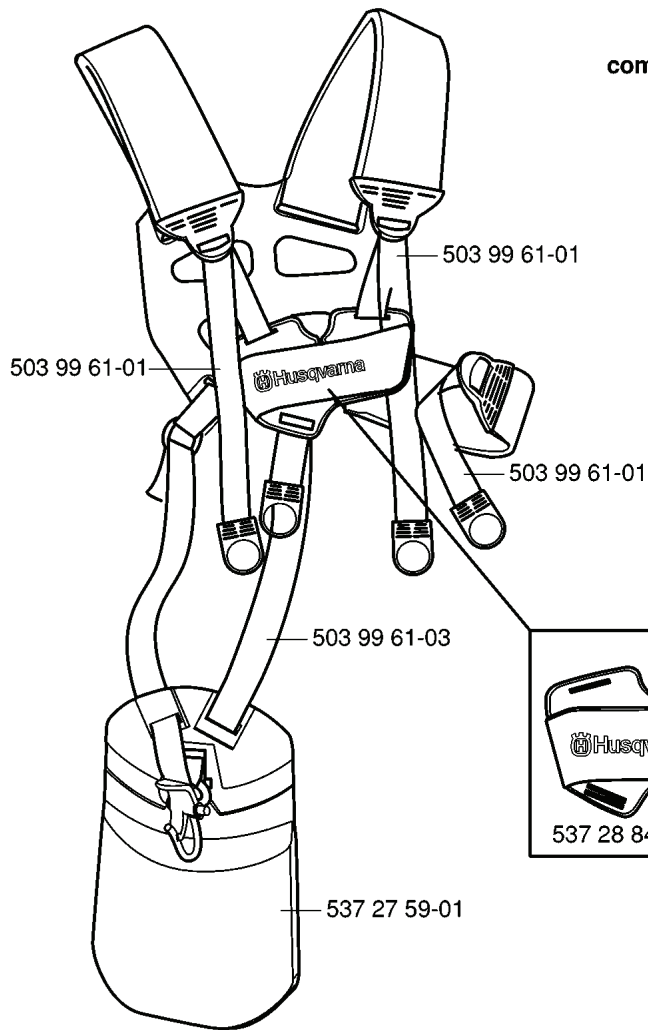

Y Duo Balance
*compl 537 27 57-01
*compl 537 27 57-03 US