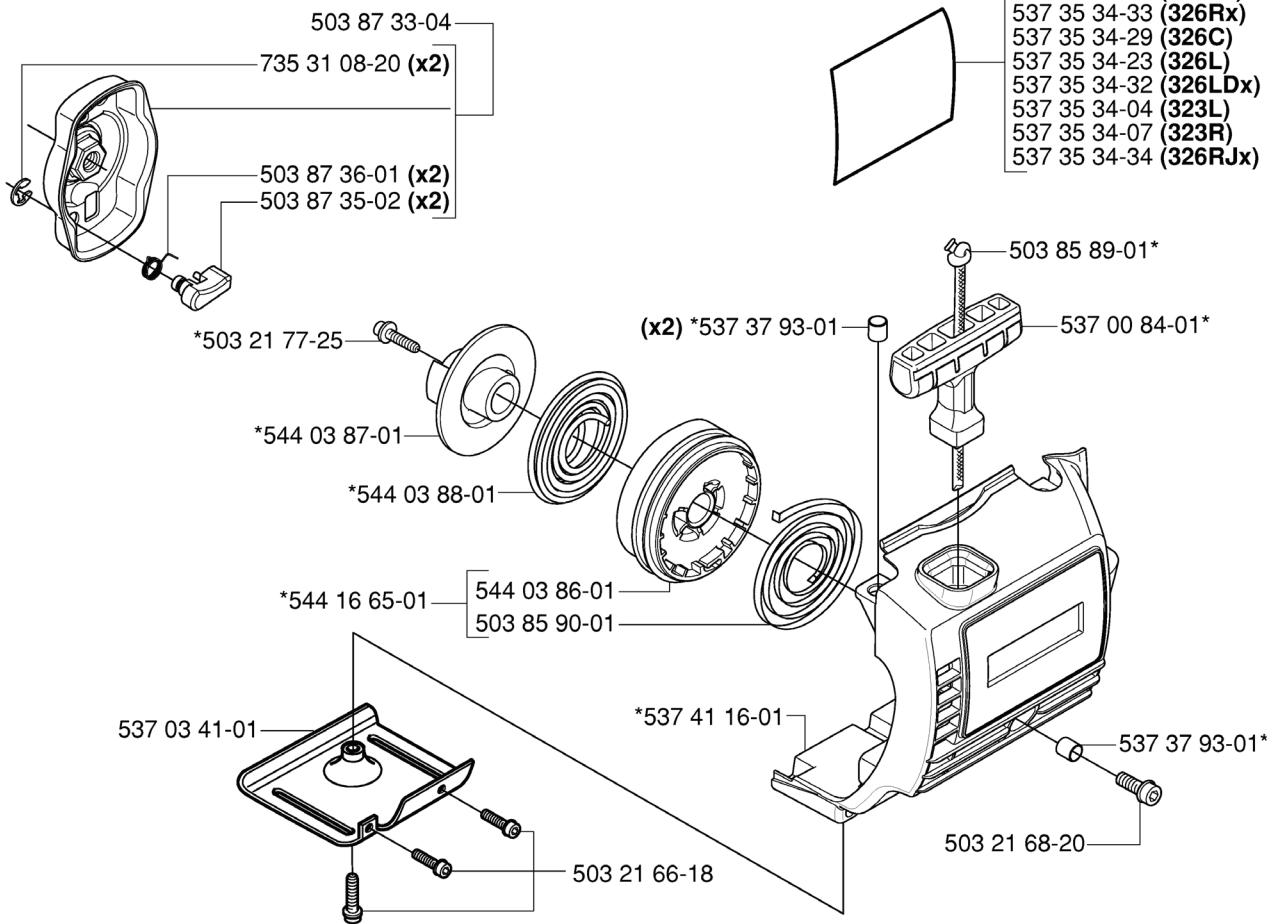

L *compl 544 07 11-01