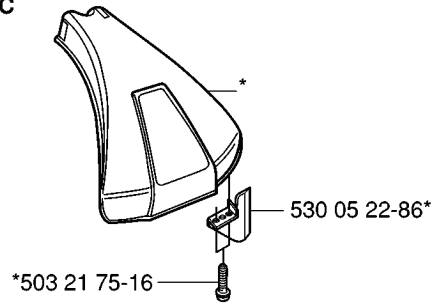

*compl 537 02 61-01
326C