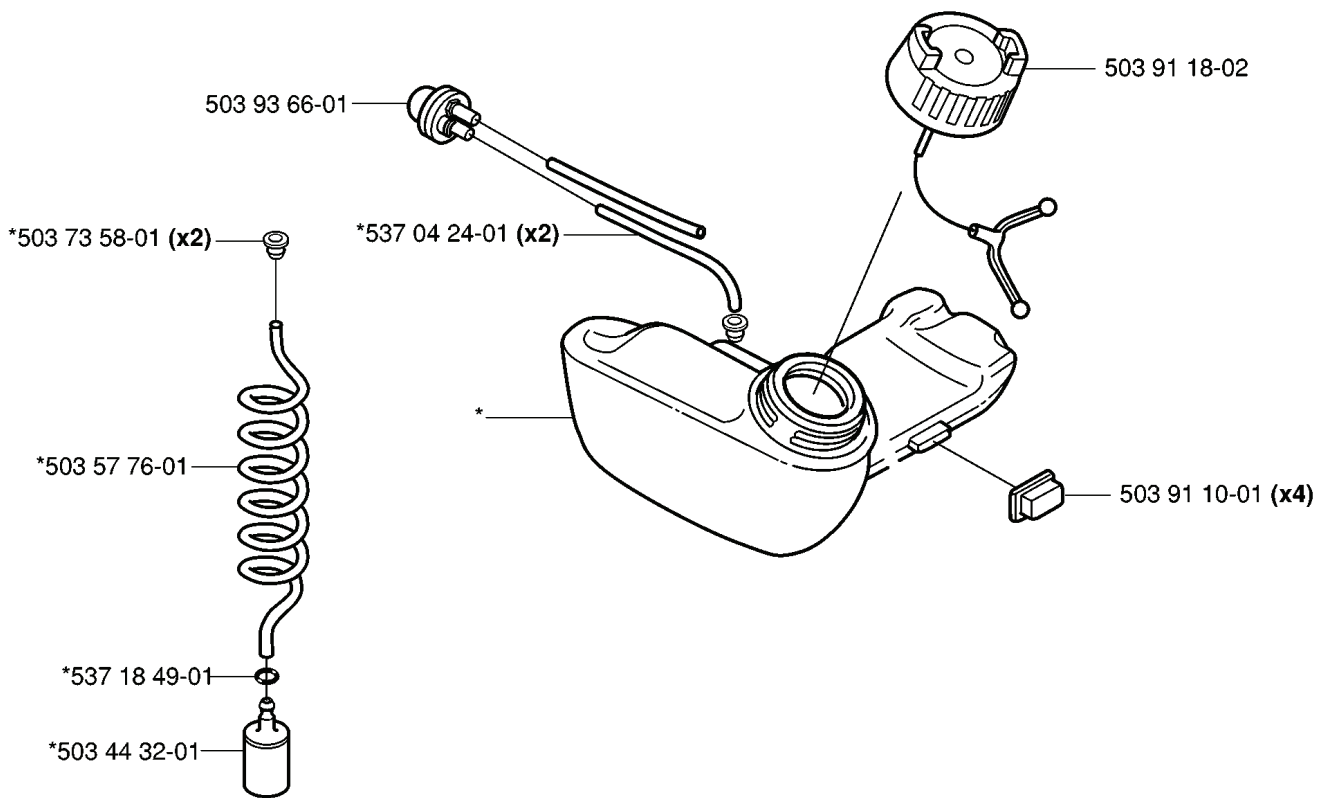

M *compl 537 06 86-02