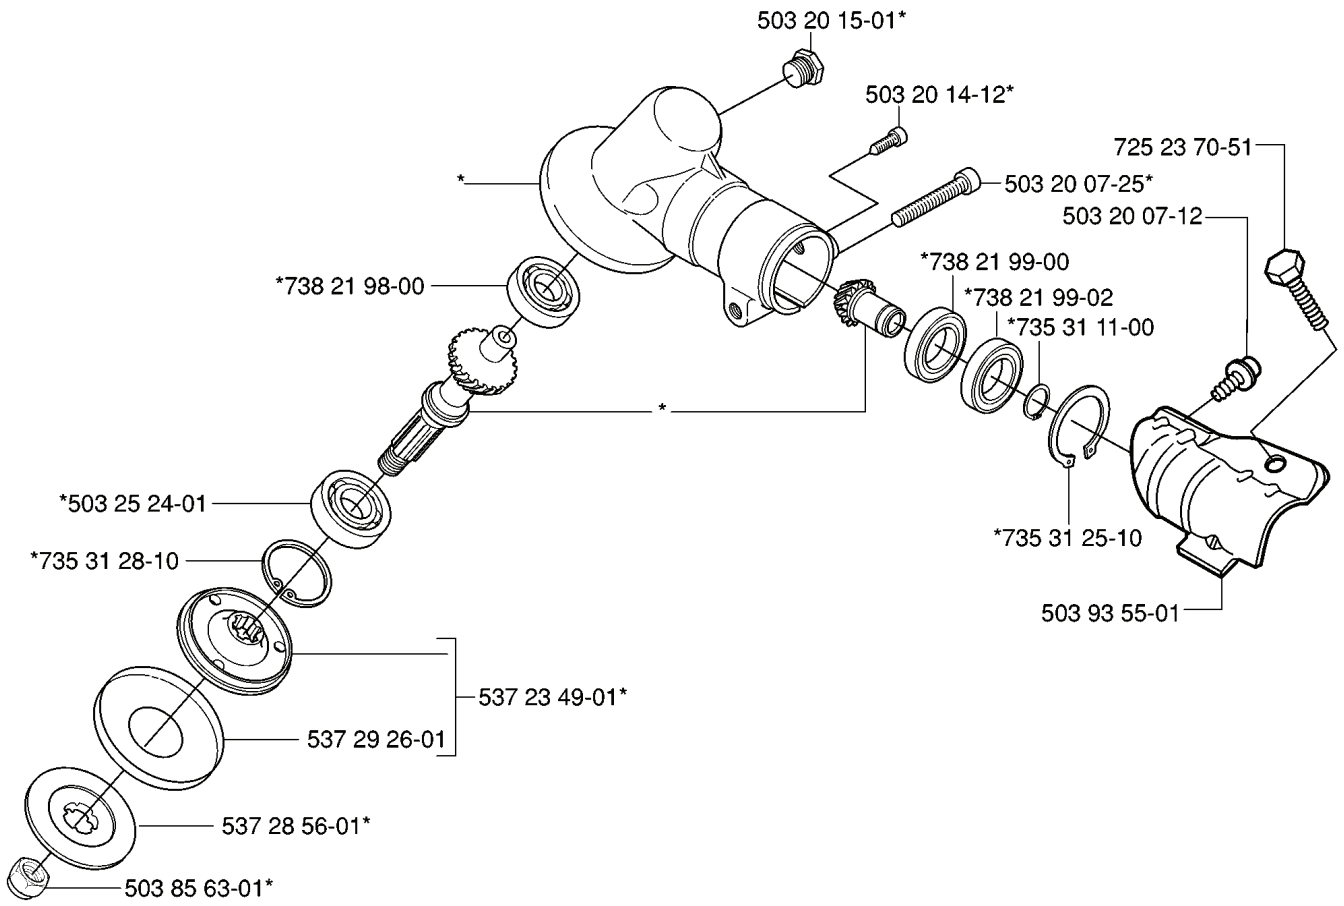

REF.	PART NO.	DESCRIPTION	REMARK	QTY.	KIT
531 00 92-48	531009248	FILTER OIL		1	
537 35 36-01	537353601	LOOP		1	
537 35 01-01	537350101	LOOP		1	
725 23 31-51	725233151	SCREW		1	
537 21 62-01	537216201	HARNESS		1	
537 21 62-02	537216202	HARNESS	USA	1	
502 02 28-02	502022802	WELT HOOK		1	
503 73 41-02	503734102	BUCKLE		1	
503 73 40-01	503734001	FRONT PIECE		1	
537 21 63-02	537216302	HARNESS	USA	1	
537 21 63-01	537216301	HARNESS		1	
537 31 29-01	537312901	TRANSPORT GUARD	200-275 MM	1	
537 13 04-02	537130402	KNOB		1	
503 97 64-01	503976401	GREASE		1	
503 80 17-01	503801701	GREASE	326C	1	
502 21 58-01	502215801	WRENCH		1	
501 60 02-03	501600203	SCREWDRIVER		1	
502 28 59-01	502285901	STOP		1	
502 11 46-02	502114602	SOCKET WRENCH		1	

A *compl 537 19 92-02

REF.	PART NO.	DESCRIPTION	REMARK	QTY.	KIT
537 19 92-02	537199202	BEVEL GEAR ASSY		1	
738 21 98-00	738219800	BALL BEARING		1	
503 25 24-01	503252401	BALL BEARING		1	
735 31 28-10	735312810	CIRCLIP		1	
537 23 49-01	537234901	DRIVER ASSY		1	
537 29 26-01	537292601	CUP		1	
537 28 56-01	537285601	SUPPORT FLANGE		1	
503 85 63-01	503856301	NUT		1	
503 20 15-01	503201501	SCREW		1	
503 20 14-12	503201412	SCREW IHSCFMO		1	
503 20 07-25	503200725	SCREW IHSCFM		1	
738 21 99-00	738219900	BALL BEARING		1	
738 21 99-02	738219902	BALL BEARING		1	
735 31 11-00	735311100	CIRCLIP		1	
735 31 25-10	735312510	CIRCLIP		1	
503 93 55-01	503935501	CLAMP GUARD		1	
503 20 07-12	503200712	SCREW IHSCFM		1	
725 23 70-51	725237051	SCREW		1	