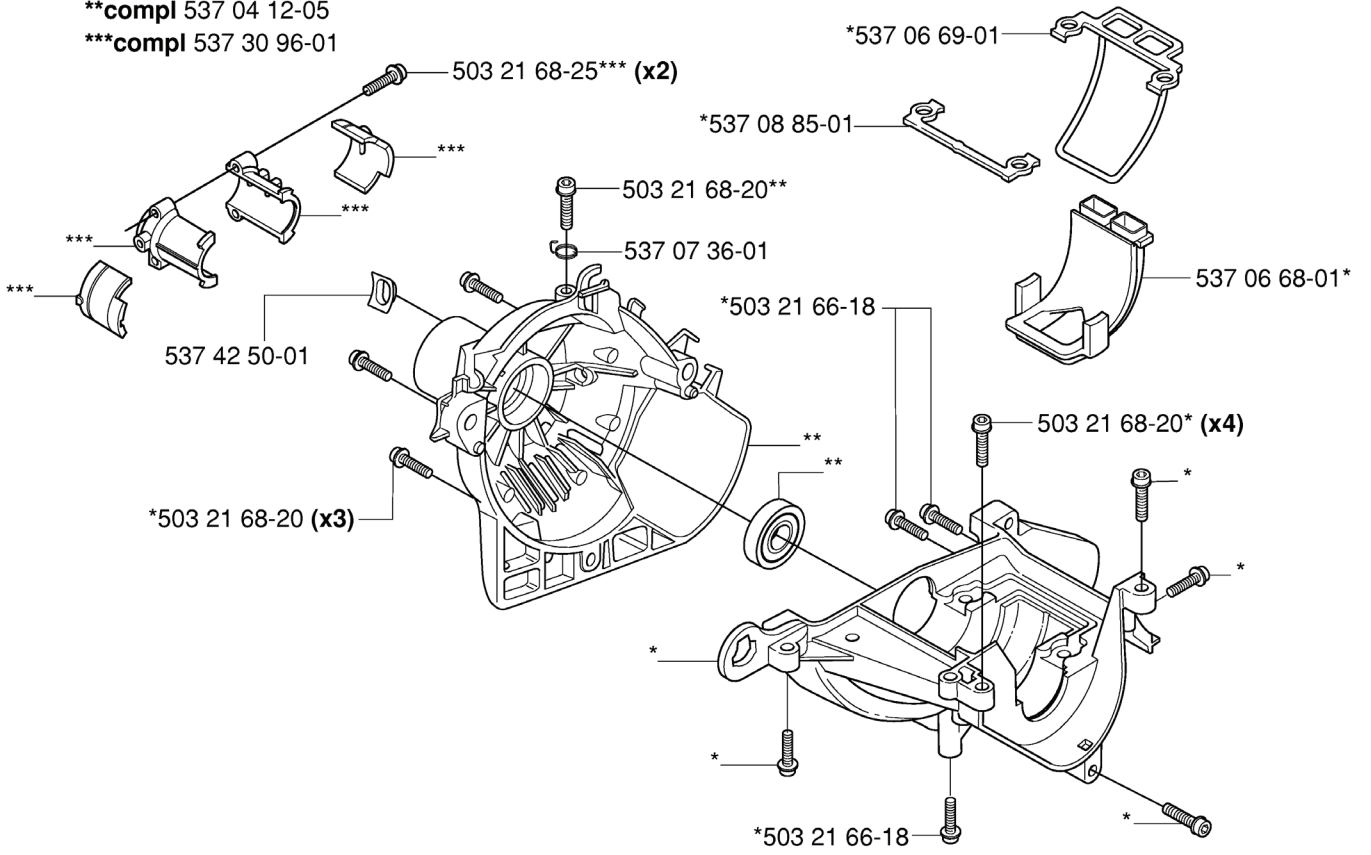

Q

326

*compl 537 08 52-01

**compl 537 04 12-05

***compl 537 30 96-01