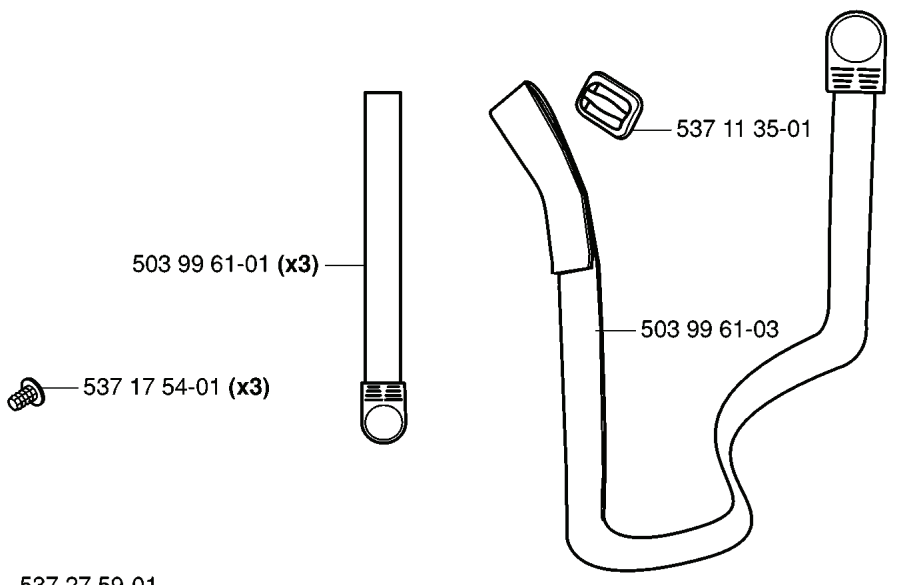

Y Duo Balance
*compl 537 27 57-01
*compl 537 27 57-03 US