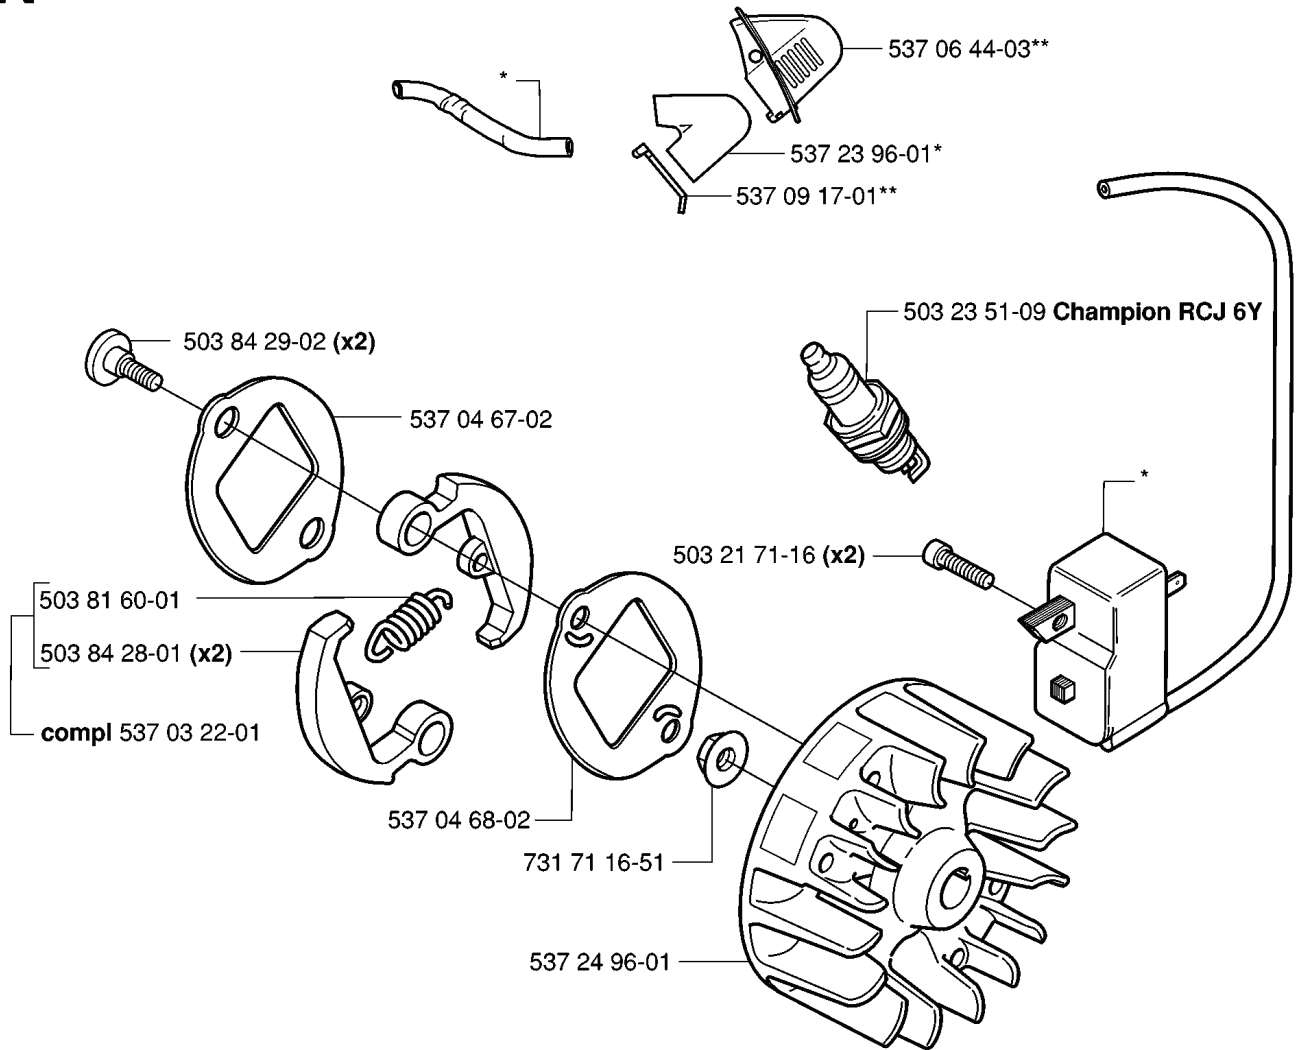

B 326C

537 29 48-02 503 79 56-01

REF.	PART NO.	DESCRIPTION	REMARK	QTY.	KIT
537 29 48-02	537294802	LABEL	326C	1	
503 79 56-01	503795601	LABEL		1	
530 09 45-43	530094543	DRIVER		1	
731 23 16-01	731231601	HEXAGON NUT		1	
530 05 38-00	530053800	SHAFT		1	
503 21 98-25	503219825	SCREW		1	
537 07 68-03	537076803	HANDLE		1	
530 03 85-99	530038599	BRACKET		1	
503 22 26-01	503222601	NUT		1	
537 21 45-01	537214501	DRIVE SHAFT		1	
735 31 12-00	735311200	CIRCLIP		1	
537 23 75-01	537237501	CLUTCH DRUM ASSY		1	
537 07 37-01	537073701	SPACING TUBE		1	
503 21 98-35	503219835	SCREW		1	

D 326LDx
*compl 537 07 99-01

537 29 48-01

503 79 56-01

REF.	PART NO.	DESCRIPTION	REMARK	QTY.	KIT
537 29 48-01	537294801	LABEL		1	
503 79 56-01	503795601	LABEL		1	
537 07 99-01	537079901	TUBE	326LDX	1	
735 58 08-10	735580810	LOCKWASHER		1	
537 08 27-01	537082701	TUBE		1	
503 70 80-04	503708004	SLEEVE		1	
503 71 54-01	503715401	LOCKING PLATE		1	
503 78 52-01	503785201	SUPPORTING BEARING		1	
503 98 54-01	503985401	BEARING CAGE		1	
503 20 02-10	503200210	SCREW IHSCFM		1	
537 01 16-01	537011601	TUBE		1	
544 11 37-01	544113701	DRIVE SHAFT ASSY		1	
503 20 07-25	503200725	SCREW IHSCFM		2	
537 01 19-01	537011901	DRIVE SHAFT		1	
502 20 38-01	502203801	KNOB		1	
725 23 79-51	725237951	SCREW EHHM		1	

N *compl 537 41 87-01

**compl 537 06 33-02 (326)

REF.	PART NO.	DESCRIPTION	REMARK	QTY.	KIT
537 41 87-01	537418701	IGNITION MODULE		1	
503 84 29-02	503842902	SCREW		2	
503 81 60-01	503816001	CLUTCH SPRING		1	
503 84 28-01	503842801	CLUTCH SHOE		2	
537 03 22-01	537032201	CLUTCH ASSY		1	
537 04 68-02	537046802	WASHER		1	
537 04 67-02	537046702	WASHER		1	
503 21 71-16	503217116	SCREW IHSCT		2	
731 71 16-51	731711651	HEXAGON NUT FLANGE		1	
537 24 96-01	537249601	FLYWHEEL		1	
503 23 51-09	503235109	SPARK PLUG	CHAMPION RCJ 6Y	1	
537 09 17-01	537091701	SECURING PLATE		1	
537 23 96-01	537239601	SPARK PLUG CAP		1	
537 06 44-03	537064403	COVER		1	
537 06 33-02	537063302	COVER	326	1	