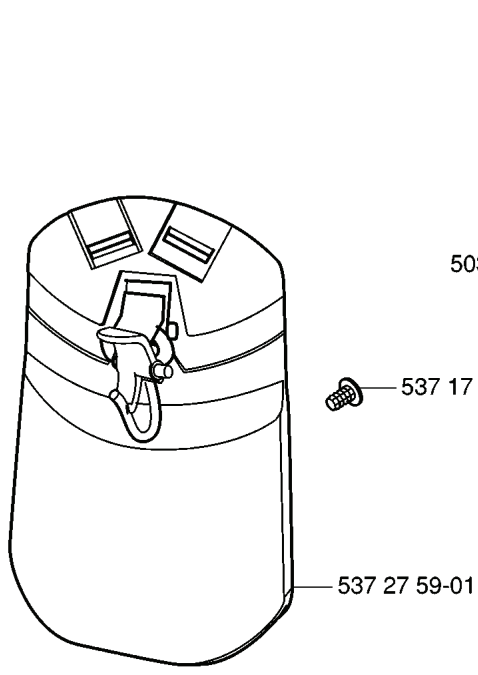

Y Duo Balance
*compl 537 27 57-01
*compl 537 27 57-03 US