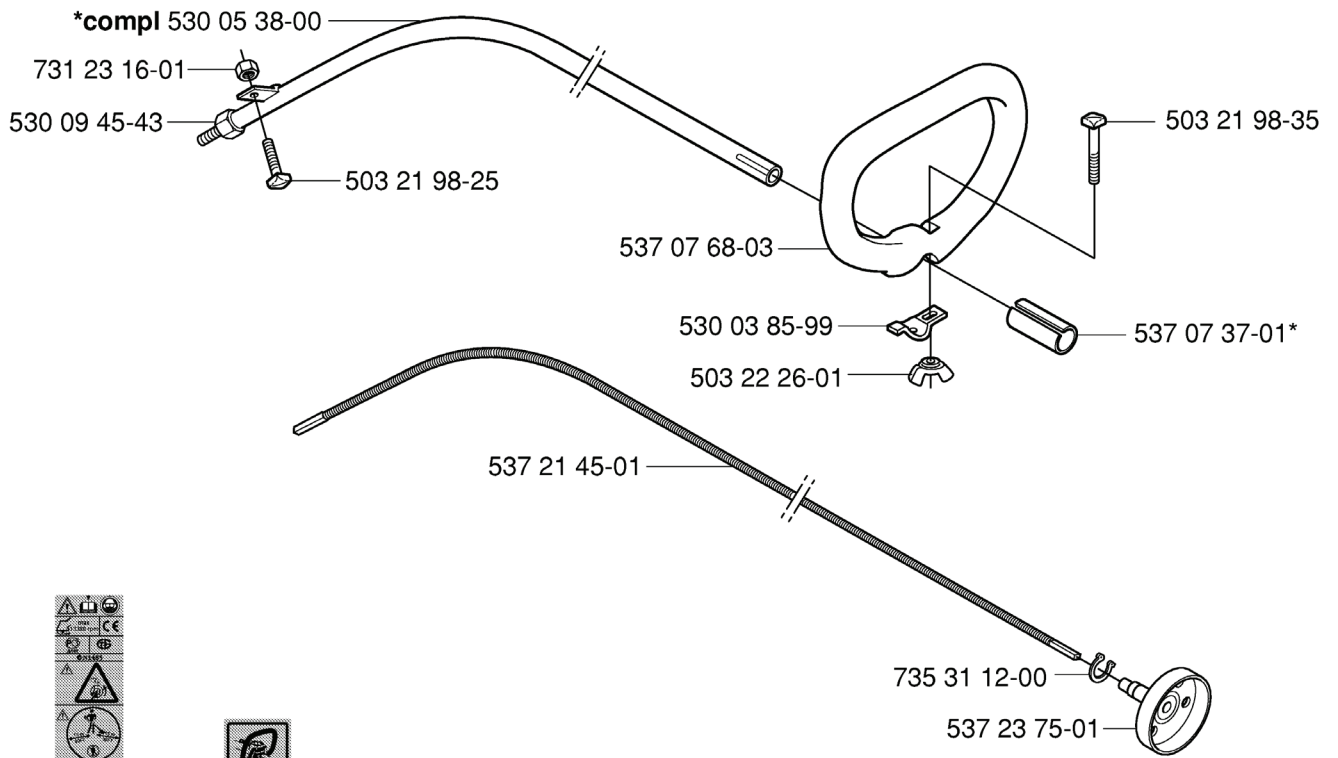

A *compl 537 19 92-02

REF.	PART NO.	DESCRIPTION	REMARK	QTY.	KIT
537 19 92-02	537199202	BEVEL GEAR ASSY		1	
738 21 98-00	738219800	BALL BEARING		1	
503 25 24-01	503252401	BALL BEARING		1	
735 31 28-10	735312810	CIRCLIP		1	
537 23 49-01	537234901	DRIVER ASSY		1	
537 29 26-01	537292601	CUP		1	
537 28 56-01	537285601	SUPPORT FLANGE		1	
503 85 63-01	503856301	NUT		1	
503 20 15-01	503201501	SCREW		1	
503 20 14-12	503201412	SCREW IHSCFMO		1	
503 20 07-25	503200725	SCREW IHSCFM		1	
738 21 99-00	738219900	BALL BEARING		1	
738 21 99-02	738219902	BALL BEARING		1	
735 31 11-00	735311100	CIRCLIP		1	
735 31 25-10	735312510	CIRCLIP		1	
503 93 55-01	503935501	CLAMP GUARD		1	
503 20 07-12	503200712	SCREW IHSCFM		1	
725 23 70-51	725237051	SCREW		1	

Y Duo Balance
 *compl 537 27 57-01
 *compl 537 27 57-03 US

REF.	PART NO.	DESCRIPTION	REMARK	QTY.	KIT
537 27 57-01	537275701	HARNESS	DUO BALANCE	1	
537 27 57-03	537275703	HARNESS	US	1	
503 99 61-03	503996103	BAND		1	
503 99 61-01	503996101	BAND		3	
537 17 54-01	537175401	HIP PAD		3	
537 27 59-01	537275901	HIP PAD		1	
537 11 35-01	537113501	RETAINER		1	
537 28 83-01	537288301	BUCKLE		1	
537 28 84-01	537288401	BUCKLE		1	
502 02 28-01	502022801	HOOK		1	
502 02 30-02	502023002	LOCK		1	
502 02 38-01	502023801	SPRING		1	
502 02 29-02	502022902	HOOK		1	
735 31 09-20	735310920	E-CLIP		1	

B 326C

537 29 48-02 503 79 56-01

REF.	PART NO.	DESCRIPTION	REMARK	QTY.	KIT
537 29 48-02	537294802	LABEL	326C	1	
503 79 56-01	503795601	LABEL		1	
530 09 45-43	530094543	DRIVER		1	
731 23 16-01	731231601	HEXAGON NUT		1	
530 05 38-00	530053800	SHAFT		1	
503 21 98-25	503219825	SCREW		1	
537 07 68-03	537076803	HANDLE		1	
530 03 85-99	530038599	BRACKET		1	
503 22 26-01	503222601	NUT		1	
537 21 45-01	537214501	DRIVE SHAFT		1	
735 31 12-00	735311200	CIRCLIP		1	
537 23 75-01	537237501	CLUTCH DRUM ASSY		1	
537 07 37-01	537073701	SPACING TUBE		1	
503 21 98-35	503219835	SCREW		1	