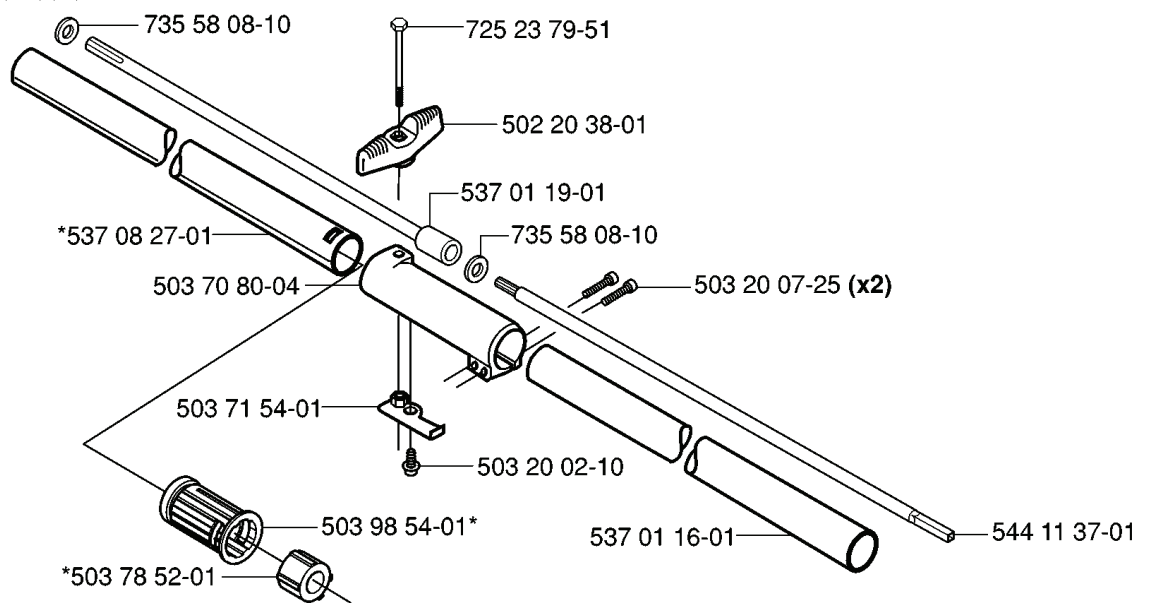

D 326LDx
*compl 537 07 99-01

537 29 48-01

503 79 56-01