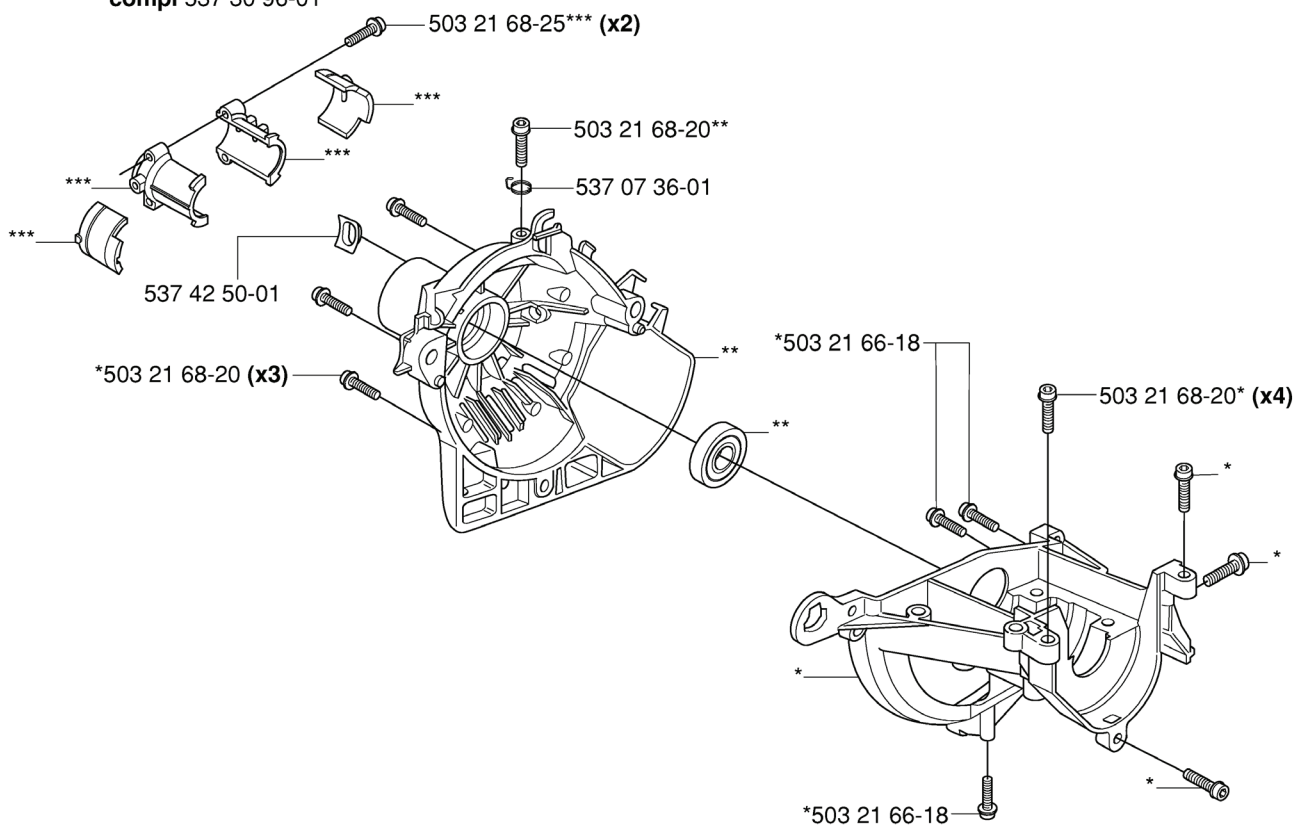

Q

326

***compl** 537 08 52-01

****compl** 537 04 12-05

*****compl** 537 30 96-01

REF.	PART NO.	DESCRIPTION	REMARK	QTY.	KIT
537 08 52-01	537085201	CRANKCASE	326	1	
537 04 12-05	537041205	CLUTCH COVER		1	
537 30 96-01	537309601	SLEEVE		1	
537 42 50-01	537425001	PROTECTIVE PLATE		1	
503 21 68-25	503216825	SCREW IHSCFT		2	
503 21 68-20	503216820	SCREW IHSCFT		1	
537 07 36-01	537073601	SPRING		1	
503 21 66-18	503216618	SCREW IHSCFT		1	
537 06 68-01	537066801	INSERT CRANKCASE		1	
537 06 69-01	537066901	GASKET		1	
537 08 85-01	537088501	GASKET		1	

S 323

*compl 537 04 11-02
**compl 537 04 12-03
***compl 537 30 96-01

REF.	PART NO.	DESCRIPTION	REMARK	QTY.	KIT
537 04 11-02	537041102	CRANKCASE	323	1	
537 04 12-03	537041203	CLUTCH COVER		1	
537 30 96-01	537309601	SLEEVE		1	
503 21 68-25	503216825	SCREW IHSCFT		2	
537 42 50-01	537425001	PROTECTIVE PLATE		1	
537 07 36-01	537073601	SPRING		1	
503 21 66-18	503216618	SCREW IHSCFT		1	
503 21 68-20	503216820	SCREW IHSCFT		4	