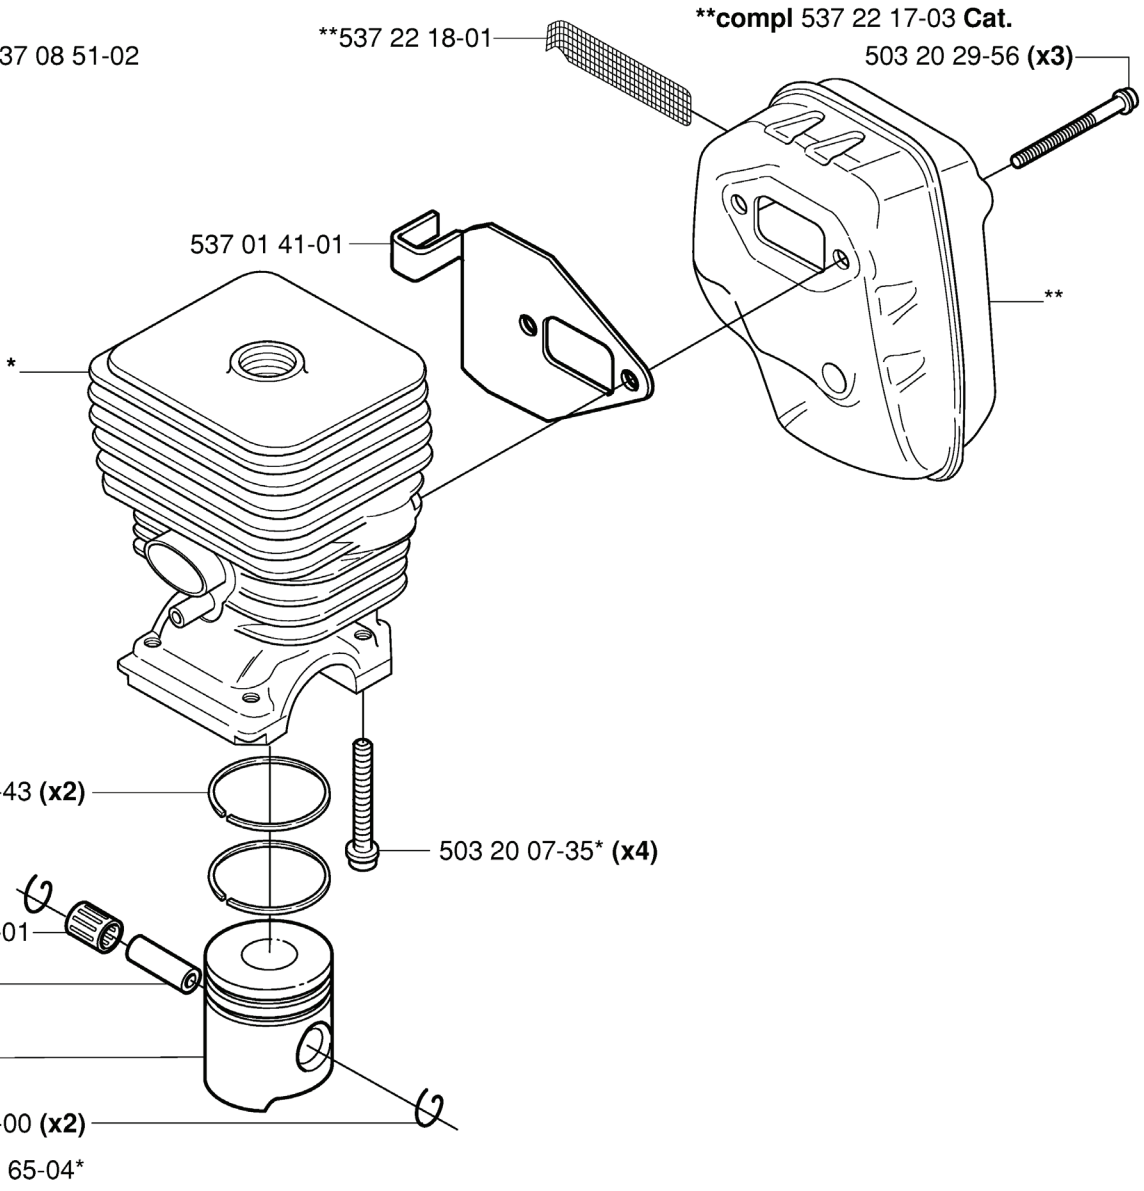

P 326
*compl 537 08 51-02

**537 22 18-01

**compl 537 22 17-03 Cat.

503 20 29-56 (x3)

537 01 41-01

503 28 90-43 (x2)

503 20 07-35* (x4)

503 71 22-01

737 44 08-00 (x2)

537 37 65-04*