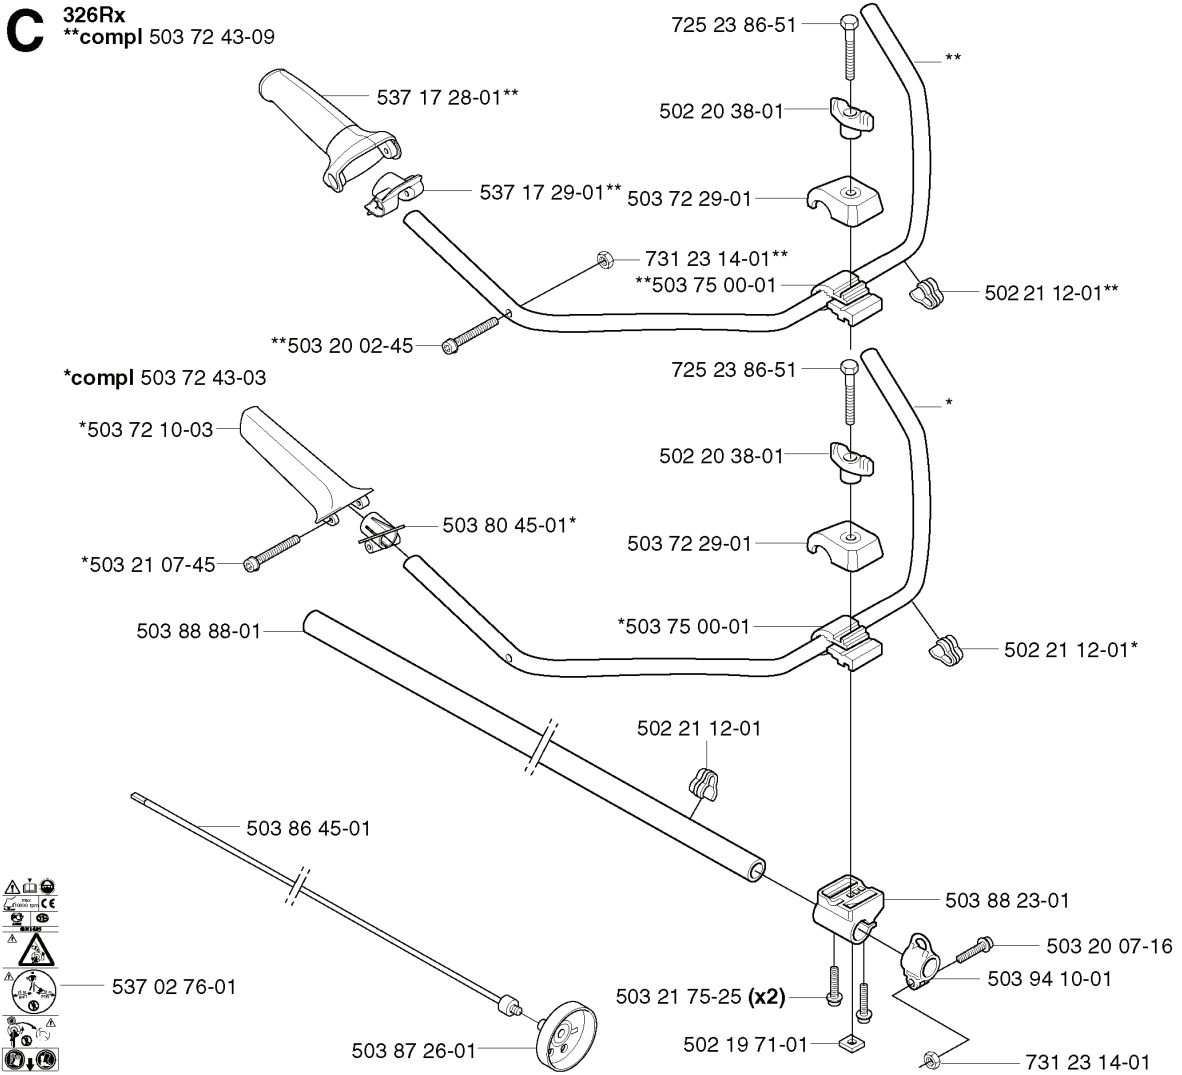

C 326Rx
**compl 503 72 43-09