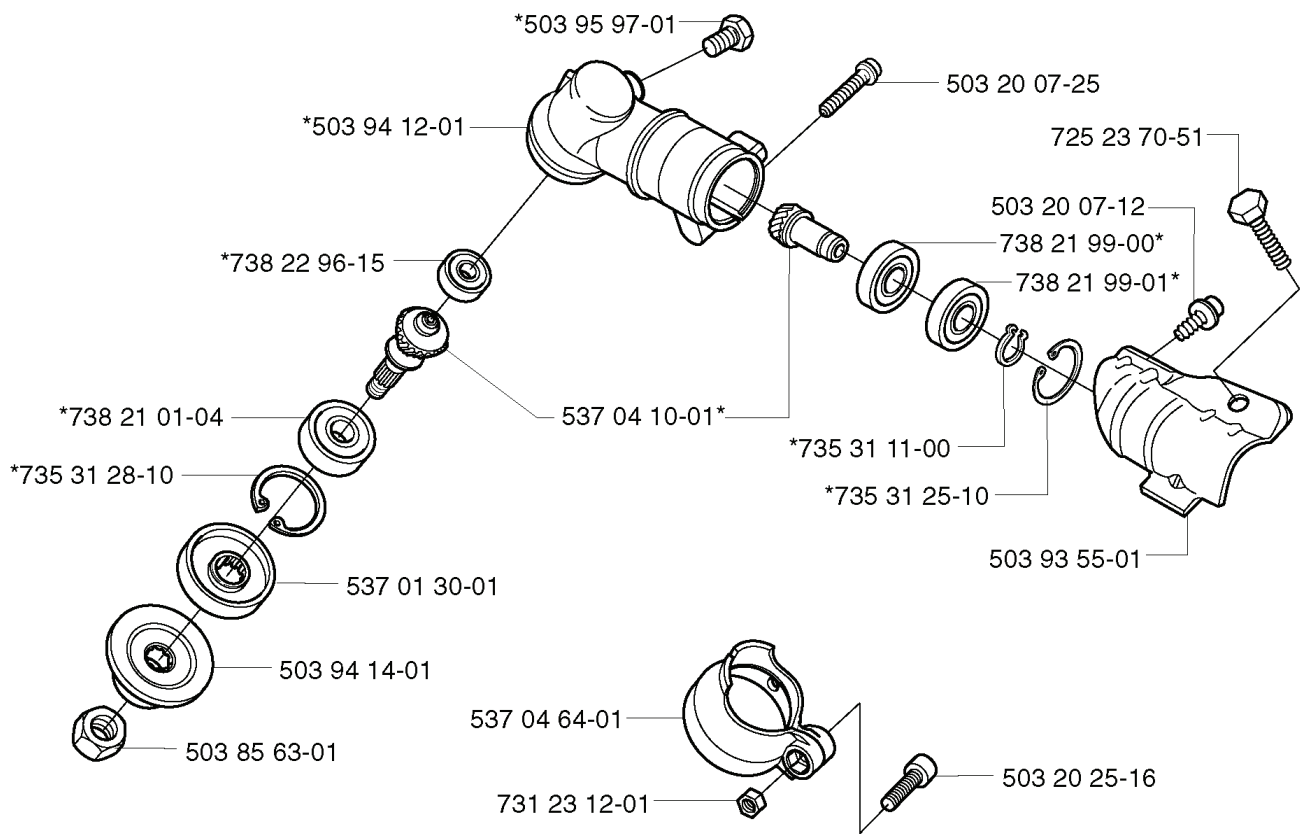

**A** 326C

503 79 56-01 537 02 76-03

**A** 326Cx  
\*compl 537 07 65-01

503 79 56-01 537 02 76-03

REF.	PART NO.	DESCRIPTION	REMARK	QTY.	KIT
503 21 98-25	503219825	SCREW		1	
537 07 65-01	537076501	BEARING HOUSING		1	
725 23 70-51	725237051	SCREW		1	
537 07 62-01	537076201	BEARING HOUSING		1	
503 20 07-30	503200730	SCREW IHSCFM		1	
537 07 64-01	537076401	BLADE SHAFT		1	
503 25 05-01	503250501	BALL BEARING		2	
735 31 27-01	735312701	CIRCLIP		1	
530 05 38-00	530053800	SHAFT		1	
537 11 46-01	537114601	WASHER		1	
530 09 45-43	530094543	DRIVER		1	
537 11 47-01	537114701	NUT		1	
537 07 63-01	537076301	DRIVER		1	
532 02 76-03	537027603	LABEL		1	
503 84 69-02	503846902	SHAFT		1	
503 88 41-01	503884101	CLUTCH DRUM		1	
537 07 37-01	537073701	SPACING TUBE		1	
735 31 12-00	735311200	CIRCLIP		1	
503 22 26-01	503222601	NUT		1	
537 04 25-01	537042501	ATTACHMENT PLATE		1	
537 07 68-02	537076802	HANDLE		1	
503 21 98-35	503219835	SCREW		1	
537 07 74-01	537077401	TUBE		1	
503 79 56-01	503795601	LABEL		1	
537 07 68-03	537076803	HANDLE		1	
537 02 76-03	537027603	LABEL		1	
537 15 42-01	537154201	SHAFT		1	
731 23 16-01	731231601	HEXAGON NUT		1	

**H** \*compl 503 94 11-01

REF.	PART NO.	DESCRIPTION	REMARK	QTY.	KIT
503 94 11-01	503941101	GEAR ASSY		1	
503 95 97-01	503959701	SCREW		1	
503 94 12-01	503941201	GEAR HOUSING		1	
738 22 96-15	738229615	BALL BEARING		1	
738 21 01-04	738210104	BALL BEARING		1	
735 31 28-10	735312810	CIRCLIP		1	
537 01 30-01	537013001	DRIVER		1	
503 94 14-01	503941401	SUPPORT FLANGE		1	
503 85 63-01	503856301	NUT		1	
731 23 12-01	731231201	HEXAGON NUT		1	
537 04 64-01	537046401	COVER		1	
537 04 10-01	537041001	GEAR WHEEL KIT		1	
735 31 11-00	735311100	CIRCLIP		1	
735 31 25-10	735312510	CIRCLIP		1	
503 93 55-01	503935501	CLAMPGUARD		1	
503 20 25-16	503202516	SCREW IHSCM		1	
738 21 99-01	738219901	BALL BEARING		1	
738 21 99-00	738219900	BALL BEARING		1	
503 20 07-12	503200712	SCREW IHSCFM		1	
725 23 70-51	725237051	SCREW		1	
503 20 07-25	503200725	SCREW IHSCFM		1	