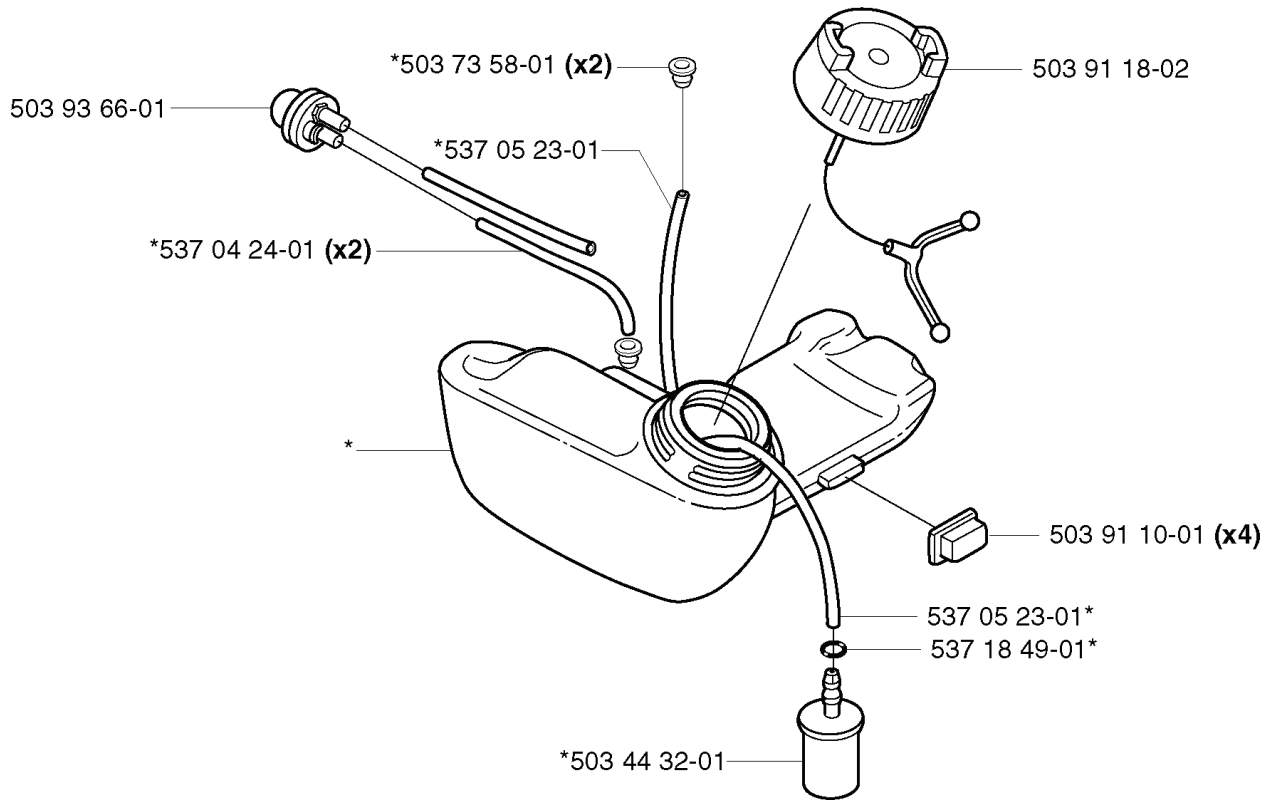

M *compl 537 06 86-01