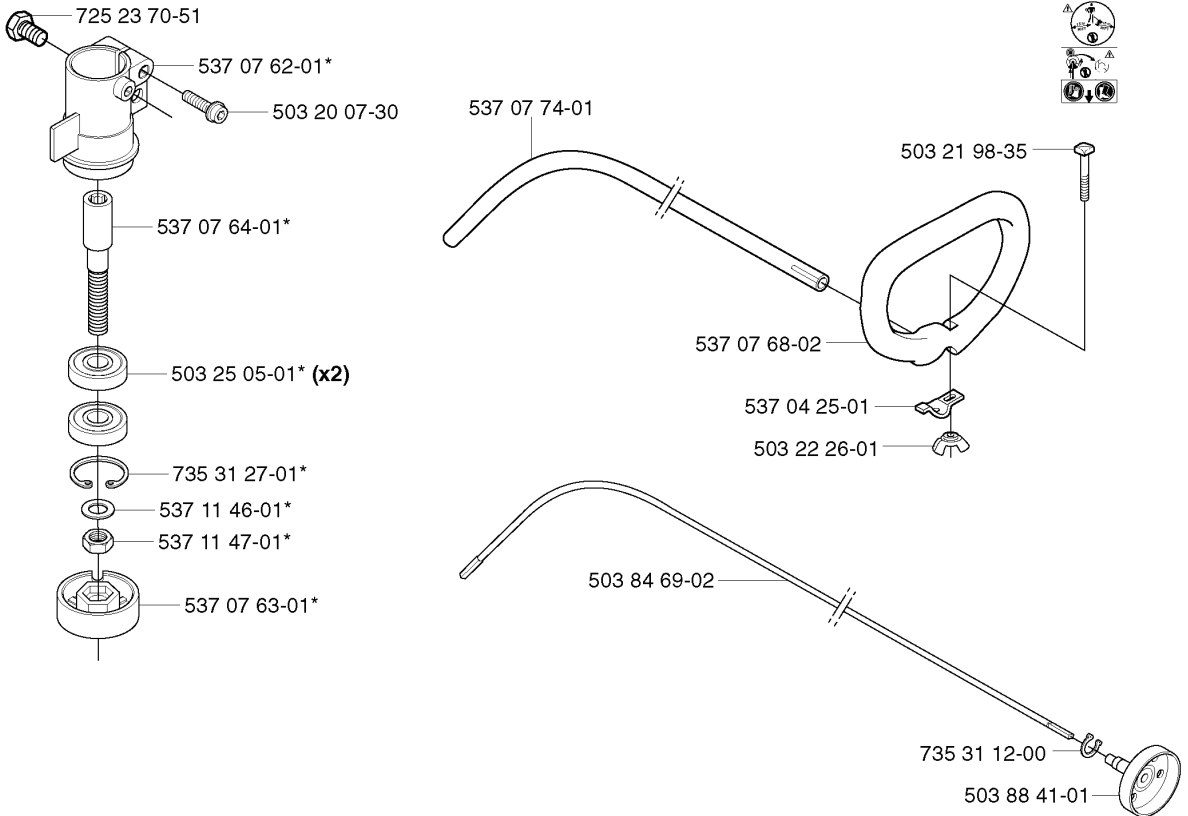

**N** \*compl 537 04 23-01

\*\*compl 537 06 33-02 (Lx, Rx)

REF.	PART NO.	DESCRIPTION	REMARK	QTY.	KIT
537 04 23-01	537042301	IGNITION MODULE		1	
502 23 51-09	503235109	SPARK PLUG	CHAMPION RCJ 6Y	1	
503 84 29-01	503842901	SCREW		1	
503 81 60-01	503816001	CLUTCH SPRING		1	
503 84 28-01	503842801	CLUTCH SHOE		2	
537 03 22-01	537032201	CLUTCH ASSY		1	
537 04 68-01	537046801	WASHER		1	
731 71 16-51	731711651	HEXAGON NUT FLANGE		1	
503 87 28-01	503872801	FLYWHEEL		1	
503 21 71-16	503217116	SCREW IHSCT		2	
537 04 67-01	537046701	WASHER		1	
503 23 51-09	503235109	SPARK PLUG	CHAMPION RCJ 6Y	1	
537 09 17-01	537091701	SECURING PLATE		1	
501 48 54-02	501485402	SPARK PLUG CAP		1	
537 06 44-03	537064403	COVER		1	
537 06 33-02	537063302	COVER	LX, RX	1	

**A** 326C

503 79 56-01 537 02 76-03

**A** 326Cx  
\*compl 537 07 65-01

503 79 56-01 537 02 76-03

REF.	PART NO.	DESCRIPTION	REMARK	QTY.	KIT
503 21 98-25	503219825	SCREW		1	
537 07 65-01	537076501	BEARING HOUSING		1	
725 23 70-51	725237051	SCREW		1	
537 07 62-01	537076201	BEARING HOUSING		1	
503 20 07-30	503200730	SCREW IHSCFM		1	
537 07 64-01	537076401	BLADE SHAFT		1	
503 25 05-01	503250501	BALL BEARING		2	
735 31 27-01	735312701	CIRCLIP		1	
530 05 38-00	530053800	SHAFT		1	
537 11 46-01	537114601	WASHER		1	
530 09 45-43	530094543	DRIVER		1	
537 11 47-01	537114701	NUT		1	
537 07 63-01	537076301	DRIVER		1	
532 02 76-03	537027603	LABEL		1	
503 84 69-02	503846902	SHAFT		1	
503 88 41-01	503884101	CLUTCH DRUM		1	
537 07 37-01	537073701	SPACING TUBE		1	
735 31 12-00	735311200	CIRCLIP		1	
503 22 26-01	503222601	NUT		1	
537 04 25-01	537042501	ATTACHMENT PLATE		1	
537 07 68-02	537076802	HANDLE		1	
503 21 98-35	503219835	SCREW		1	
537 07 74-01	537077401	TUBE		1	
503 79 56-01	503795601	LABEL		1	
537 07 68-03	537076803	HANDLE		1	
537 02 76-03	537027603	LABEL		1	
537 15 42-01	537154201	SHAFT		1	
731 23 16-01	731231601	HEXAGON NUT		1	