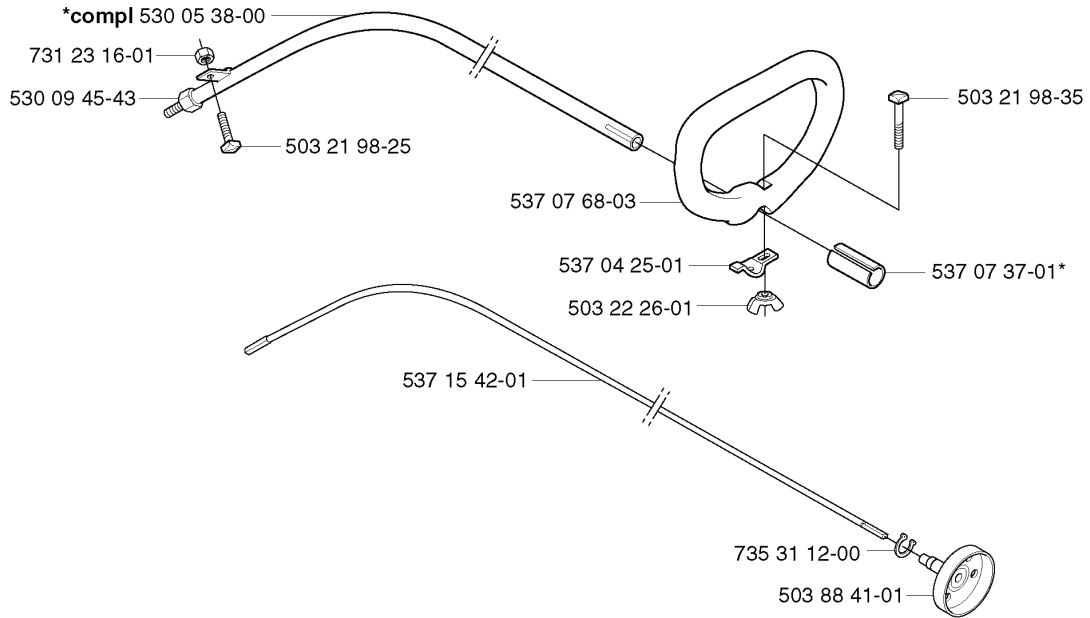

# D 326LDx

REF.	PART NO.	DESCRIPTION	REMARK	QTY.	KIT
735 58 08-10	735580810	LOCKWASHER		1	
537 08 27-01	537082701	TUBE		1	
503 70 80-04	503708004	SLEEVE		1	
503 71 54-01	503715401	LOCKING PLATE		1	
503 78 52-01	503785201	SUPPORTING BEARING		1	
503 98 54-01	503985401	BEARING CAGE		1	
537 01 16-01	537011601	TUBE		1	
503 20 02-10	503200210	SCREW IHSCFM		1	
503 79 56-01	503795601	LABEL		1	
537 02 76-01	537027601	LABEL		1	
537 08 30-01	537083001	DRIVE SHAFT		1	
503 20 07-25	503200725	SCREW IHSCFM		2	
537 01 19-01	537011901	DRIVE SHAFT		1	
502 20 38-01	502203801	KNOB		1	
725 23 79-51	725237951	SCREW EHHM		1	

**A** 326C

503 79 56-01 537 02 76-03

**A** 326Cx  
\*compl 537 07 65-01

503 79 56-01 537 02 76-03

REF.	PART NO.	DESCRIPTION	REMARK	QTY.	KIT
503 21 98-25	503219825	SCREW		1	
537 07 65-01	537076501	BEARING HOUSING		1	
725 23 70-51	725237051	SCREW		1	
537 07 62-01	537076201	BEARING HOUSING		1	
503 20 07-30	503200730	SCREW IHSCFM		1	
537 07 64-01	537076401	BLADE SHAFT		1	
503 25 05-01	503250501	BALL BEARING		2	
735 31 27-01	735312701	CIRCLIP		1	
530 05 38-00	530053800	SHAFT		1	
537 11 46-01	537114601	WASHER		1	
530 09 45-43	530094543	DRIVER		1	
537 11 47-01	537114701	NUT		1	
537 07 63-01	537076301	DRIVER		1	
532 02 76-03	537027603	LABEL		1	
503 84 69-02	503846902	SHAFT		1	
503 88 41-01	503884101	CLUTCH DRUM		1	
537 07 37-01	537073701	SPACING TUBE		1	
735 31 12-00	735311200	CIRCLIP		1	
503 22 26-01	503222601	NUT		1	
537 04 25-01	537042501	ATTACHMENT PLATE		1	
537 07 68-02	537076802	HANDLE		1	
503 21 98-35	503219835	SCREW		1	
537 07 74-01	537077401	TUBE		1	
503 79 56-01	503795601	LABEL		1	
537 07 68-03	537076803	HANDLE		1	
537 02 76-03	537027603	LABEL		1	
537 15 42-01	537154201	SHAFT		1	
731 23 16-01	731231601	HEXAGON NUT		1	