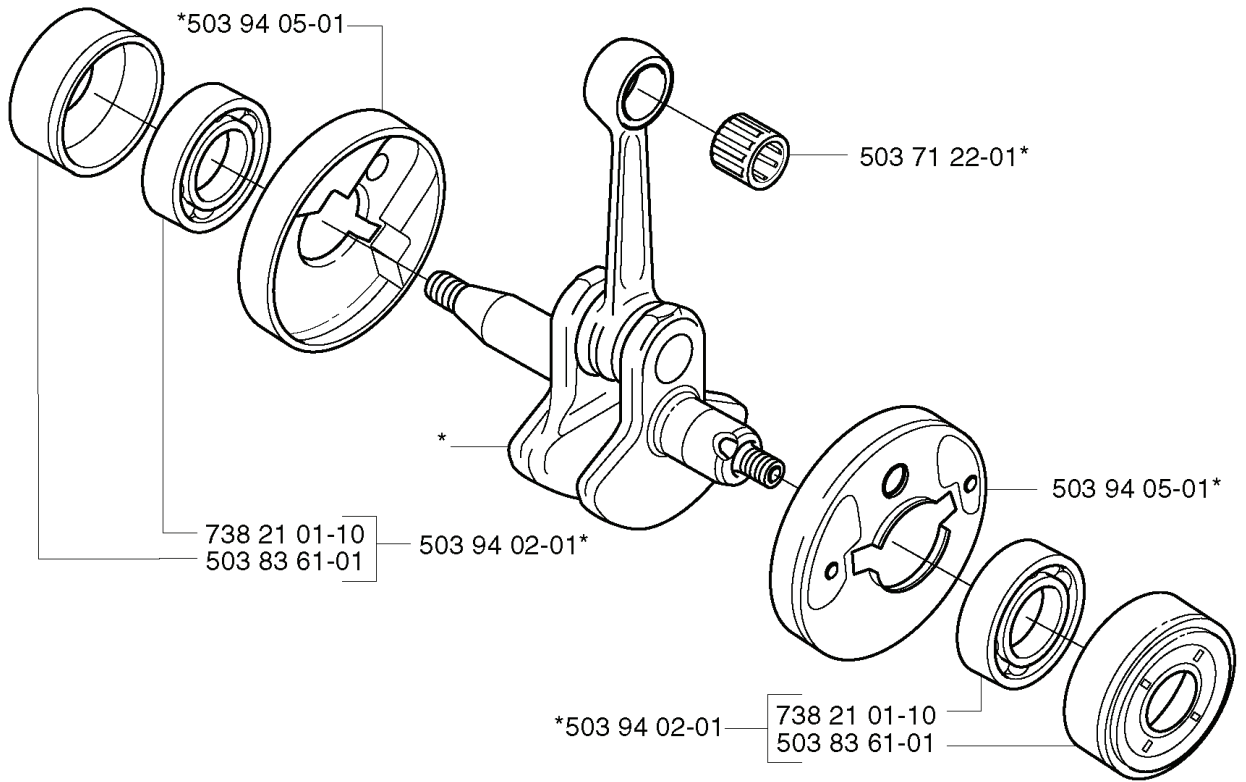

**Q**

\*compl 537 08 52-01  
\*\*compl 537 04 12-03

---

REF.	PART NO.	DESCRIPTION	REMARK	QTY.	KIT
537 08 52-01	537085201	CRANKCASE		1	
537 04 12-03	537041203	CLUTCH COVER		1	
537 03 23-01	537032301	CLAMPING SLEEVE ASSY		1	
503 21 68-25	503216825	SCREW IHSCFT		2	
537 03 24-01	537032401	INSULATOR		1	
503 21 66-20	503216620	SCREW IHSCFT		1	
503 87 26-01	503872601	CLUTCH DRUM ASSY		1	
503 21 71-16	503217116	SCREW IHSCFT		1	
537 08 85-01	537088501	GASKET		1	
537 07 36-01	537073601	SPRING		1	
503 21 68-20	503216820	SCREW IHSCFT		5	
537 06 68-01	537066801	INSERT CRANKCASE		1	
537 06 69-01	537066901	GASKET		1	

**R** \*compl 503 85 24-74

---

REF.	PART NO.	DESCRIPTION	REMARK	QTY.	KIT
503 85 24-74	503852474	CRANKSHAFT ASSY		1	
738 21 01-10	738210110	BALL BEARING		1	
503 94 02-01	503940201	BEARING CAGE		1	
503 83 61-01	503836101	BEARING CAGE		1	
503 94 05-01	503940501	CUP		1	
503 71 22-01	503712201	BEARING		1	