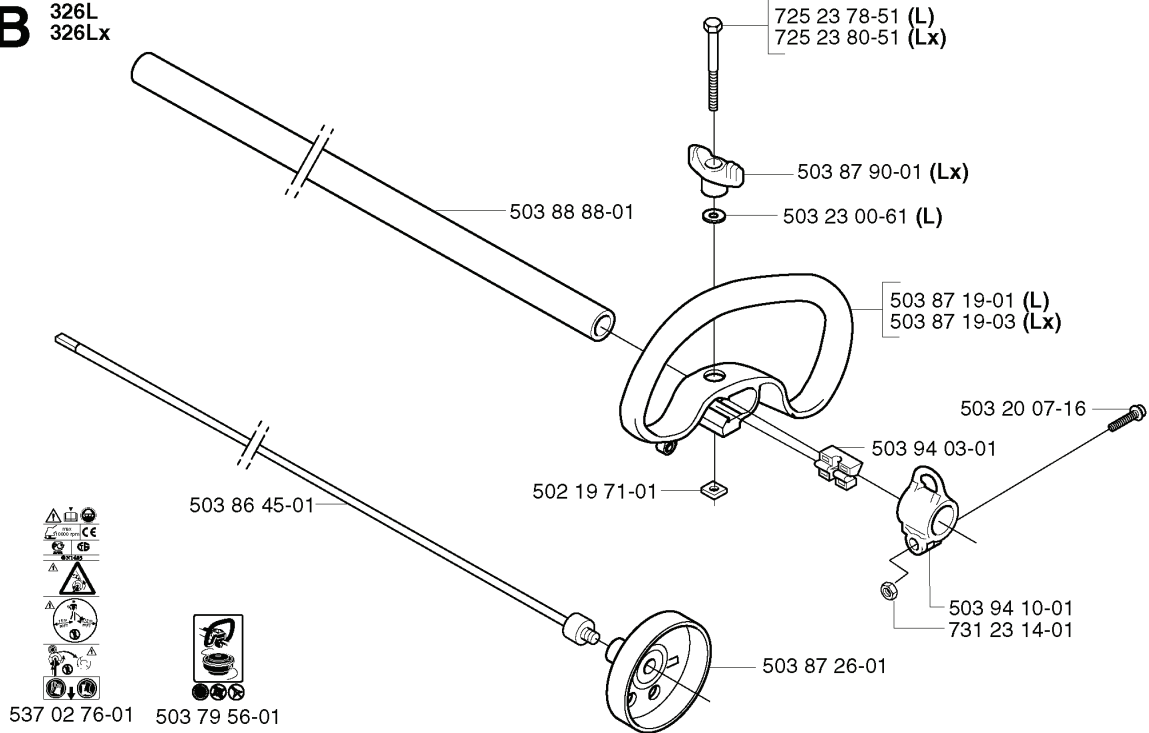

B 326L
326Lx