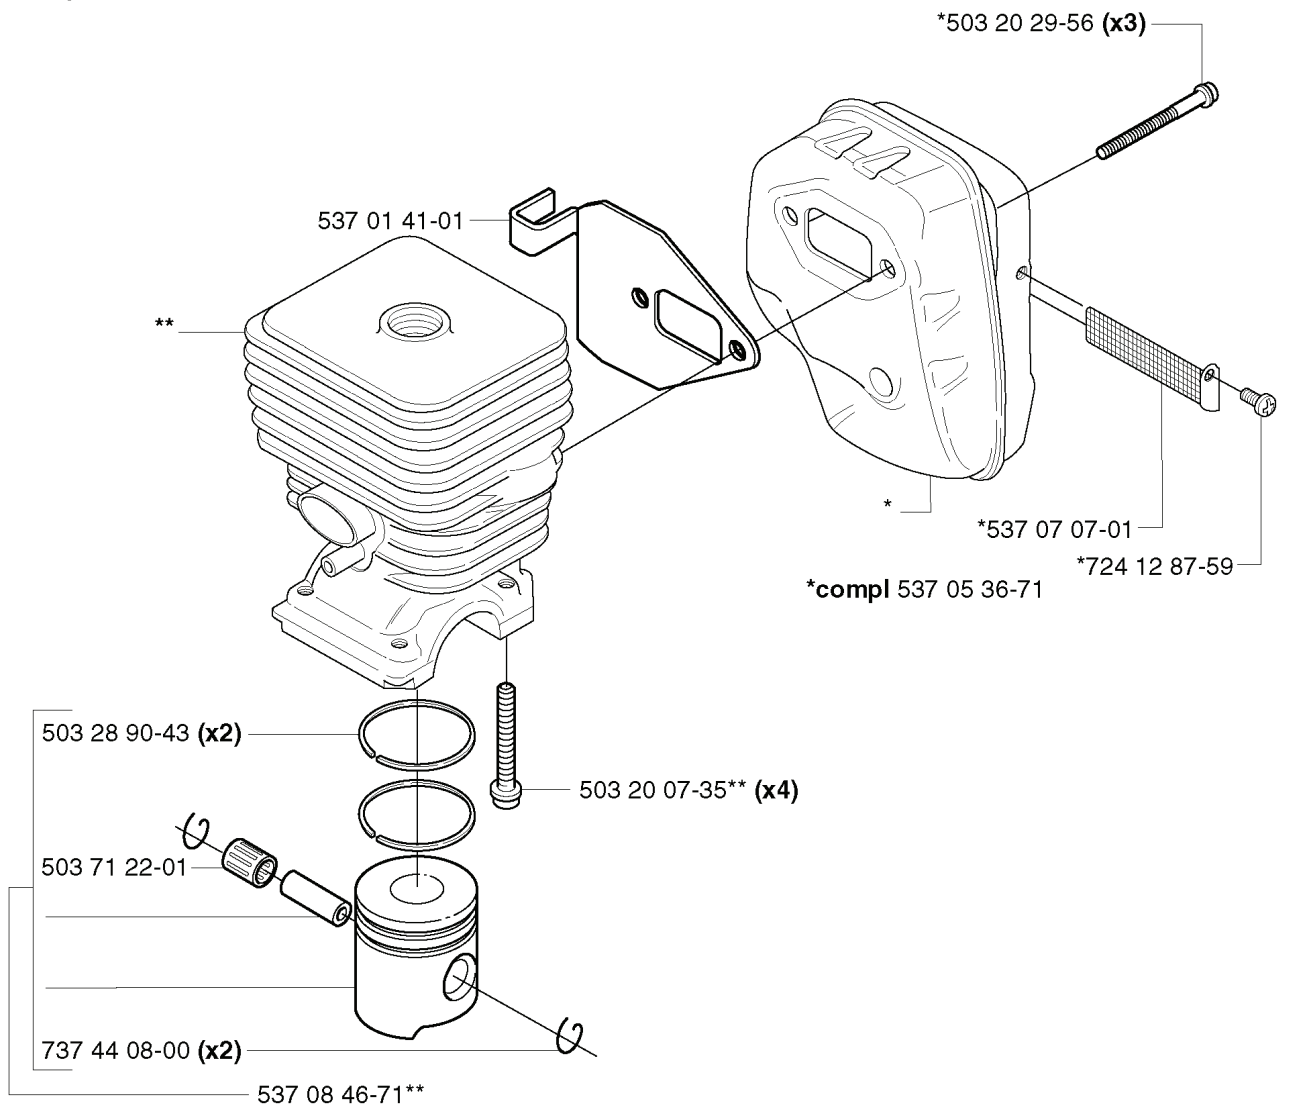

P **compl 537 08 51-01