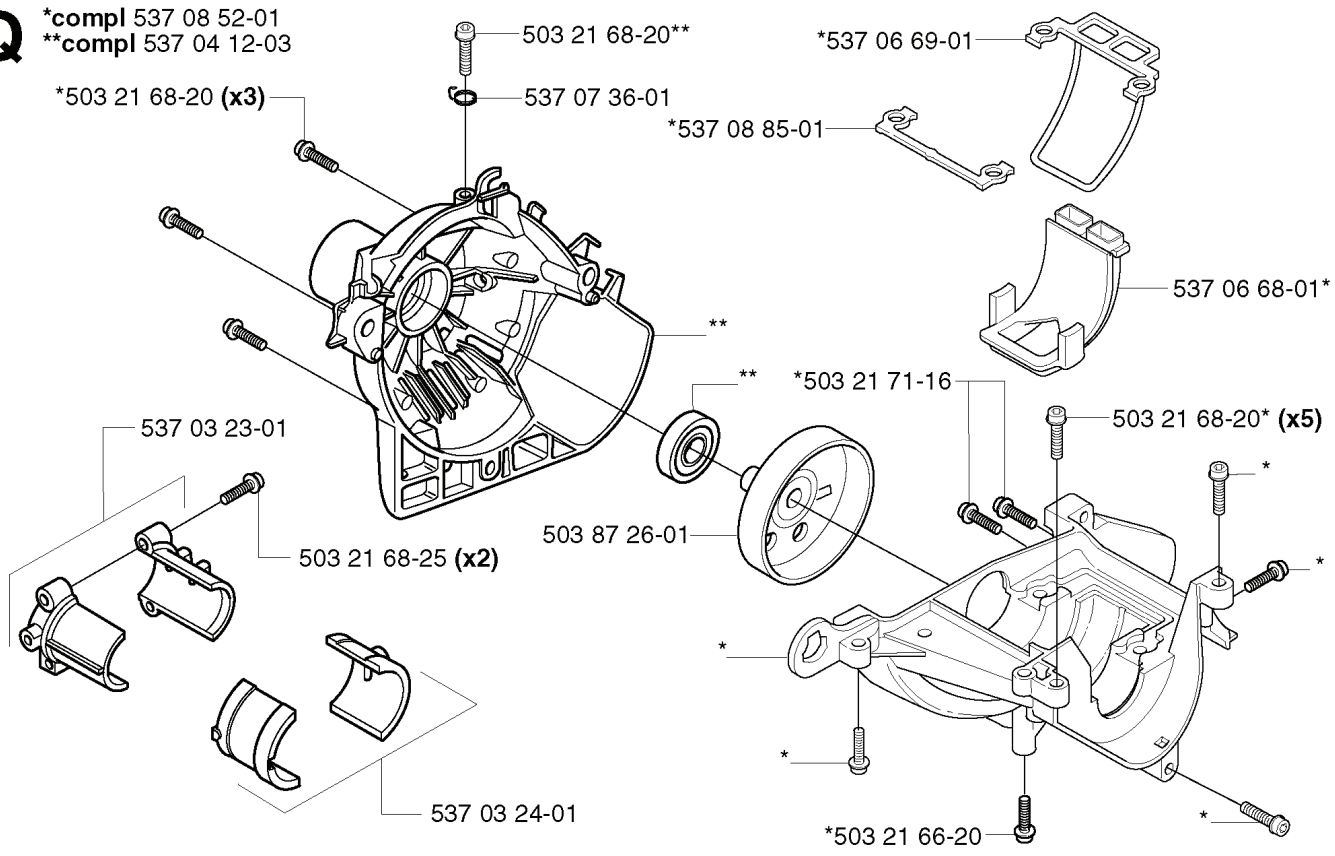

**K**

REF.	PART NO.	DESCRIPTION	REMARK	QTY.	KIT
502 20 65-03	502206503	SCREW EHHM		1	
502 20 40-01	502204001	KNOB		1	
537 06 63-01	537066301	FILTER COVER		1	
537 14 31-01	537143101	AIR FILTER ASSY		1	
740 68 11-21	740681121	V-RING		1	
537 05 78-01	537057801	BRACKET		1	
503 21 75-50	503217550	SCREW IHSCFT		2	
503 28 31-11	503283111	CARBURETTOR		1	
503 49 71-01	503497101	GASKET		1	
503 20 03-25	503200325	SCREW IHSCFM		2	
503 96 25-01	503962501	CHOKE CONTROL		1	
503 91 09-01	503910901	INSULATION WALL		1	
503 94 26-01	503942601	INLET PIPE		1	
503 22 65-04	503226504	SQUARE NUT		2	

# J

---

REF.	PART NO.	DESCRIPTION	REMARK	QTY.	KIT
5039721-01	503972101	COVER	RX	1	
5039613-01	503961301	SCREW	RX	2	
5370661-01	537066101	CYLINDER COVER		1	
7312314-01	731231401	HEXAGON NUT		1	
5032171-16	503217116	SCREW IHSC T		1	
5370665-01	537066501	HEAT PROTECTOR		1	
5032168-20	503216820	SCREW IHSC FT		1	
5370666-01	537066601	ARM PROTECTION		1	

**Q**

\*compl 537 08 52-01  
\*\*compl 537 04 12-03

---

REF.	PART NO.	DESCRIPTION	REMARK	QTY.	KIT
537 08 52-01	537085201	CRANKCASE		1	
537 04 12-03	537041203	CLUTCH COVER		1	
537 03 23-01	537032301	CLAMPING SLEEVE ASSY		1	
503 21 68-25	503216825	SCREW IHSCFT		2	
537 03 24-01	537032401	INSULATOR		1	
503 21 66-20	503216620	SCREW IHSCFT		1	
503 87 26-01	503872601	CLUTCH DRUM ASSY		1	
503 21 71-16	503217116	SCREW IHSCFT		1	
537 08 85-01	537088501	GASKET		1	
537 07 36-01	537073601	SPRING		1	
503 21 68-20	503216820	SCREW IHSCFT		5	
537 06 68-01	537066801	INSERT CRANKCASE		1	
537 06 69-01	537066901	GASKET		1	

**R** \*compl 503 85 24-74

---

REF.	PART NO.	DESCRIPTION	REMARK	QTY.	KIT
503 85 24-74	503852474	CRANKSHAFT ASSY		1	
738 21 01-10	738210110	BALL BEARING		1	
503 94 02-01	503940201	BEARING CAGE		1	
503 83 61-01	503836101	BEARING CAGE		1	
503 94 05-01	503940501	CUP		1	
503 71 22-01	503712201	BEARING		1	