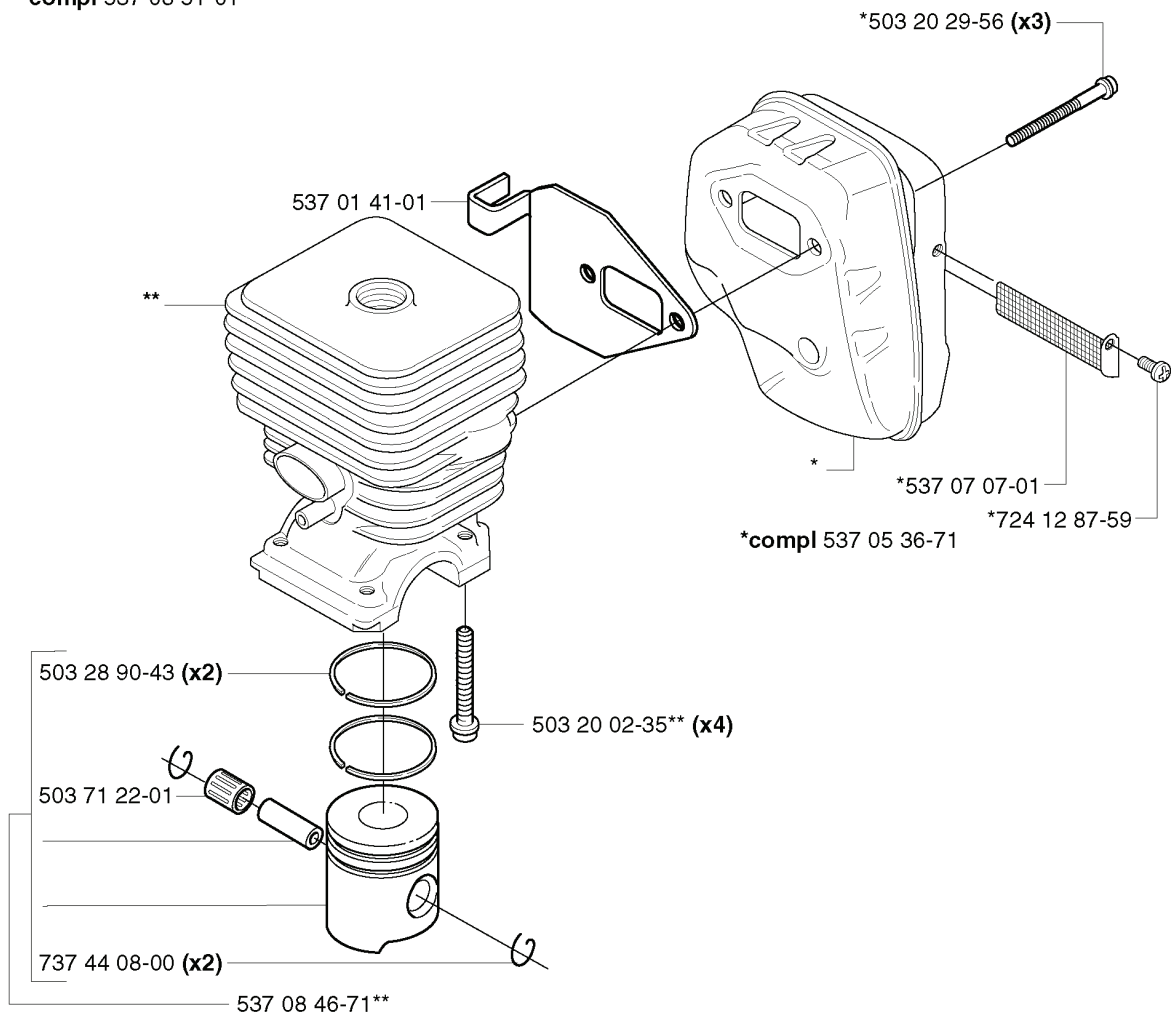

ERIES SAW ATTACHMENT, 20021800001-2

SPARE PARTS LIST

C

REF.	PART NO.	DESCRIPTION	REMARK	QTY.	KIT
5039181-01	503918101	THROTTLE LEVER		1	
5038779-01	503877901	THROTTLE TRIGGER		1	
5039956-01	503995601	HANDLE HALF	326P4	1	
5039956-02	503995602	HANDLE HALF	326P4X, 326P5X	1	
7404206-00	740420600	O-RING		1	
5039613-01	503961301	SCREW		1	
5039955-02	503995502	HANDLE HALF	326P4X, 326P5X	1	
5039955-01	503995501	HANDLE HALF	326P4	1	
5039614-01	503961401	ABSORBER		1	
5038780-01	503878001	THROTTLE LOCKOUT		1	
5370113-01	537011301	RECOIL SPRING		1	
5037182-01	503718201	SWITCH		1	
5032166-20	503216620	SCREW IHSCT		5	
5370525-01	537052501	THROTTLE CABLE ASSY		1	
5038785-01	503878501	SHORT CIRCUIT CABLE		1	

J

****compl 537 08 51-01**

REF.	PART NO.	DESCRIPTION	REMARK	QTY.	KIT
5370851-01	537085101	PISTON		1	
5370141-01	537014101	GASKET		1	
5032890-43	503289043	PISTON RING		2	
5037122-01	503712201	BEARING		1	
7374408-00	737440800	CIRCLIP		2	
5370846-71	537084671	PISTON		1	
5032002-35	503200235	SCREW IHSCFM		4	
5370536-71	537053671	MUFFLER CAT		1	
5370707-01	537070701	SPARK ARRESTER SCREEN		1	
7241287-59	724128759	SCREW CRPANM		1	
5032029-56	503202956	SCREW IHSCFM		3	