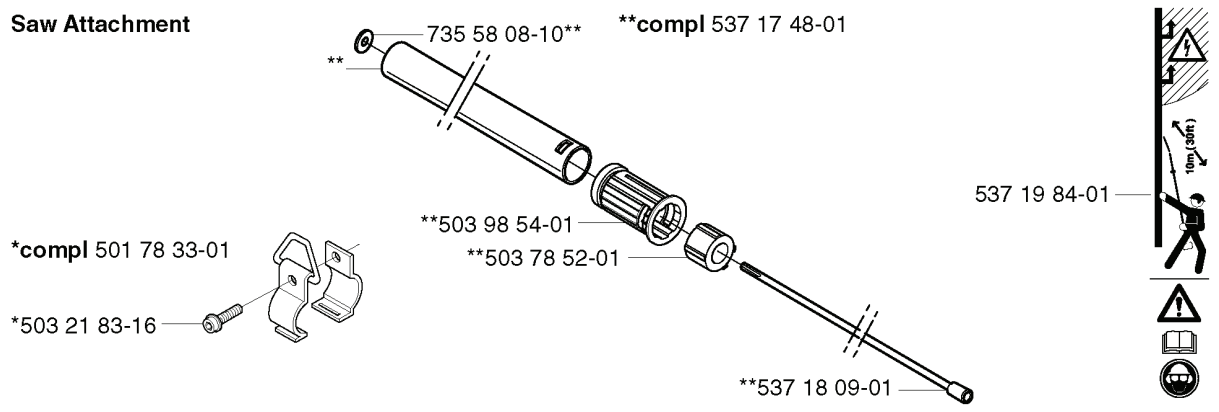

K

**compl 537 04 12-03

*compl 537 08 52-01

REF.	PART NO.	DESCRIPTION	REMARK	QTY.	KIT
537 04 12-03	537041203	CLUTCH COVER		1	
537 07 36-01	537073601	SPRING		1	
537 03 23-01	537032301	CLAMPING SLEEVE ASSY		1	
503 21 68-25	503216825	SCREW IHSCFT		2	
537 03 24-01	537032401	INSULATOR		1	
503 21 77-16	503217716	SCREW IHSCFT		1	
503 87 26-01	503872601	CLUTCH DRUM ASSY		1	
503 21 71-16	503217116	SCREW IHSCFT		2	
537 08 85-01	537088501	GASKET		1	
503 21 68-20	503216820	SCREW IHSCFT		1	
537 06 69-01	537066901	GASKET		1	
537 06 68-01	537066801	INSERT CRANKCASE		1	
503 21 66-20	503216620	SCREW IHSCFT		1	
537 08 52-01	537085201	CRANKCASE		1	

Saw Attachment

REF.	PART NO.	DESCRIPTION	REMARK	QTY.	KIT
5017833-01	501783301	SUSPENSION BAIL		1	
5032183-16	503218316	SCREW		1	
5037852-01	503785201	SUPPORTING BEARING		1	
5039854-01	503985401	BEARING CAGE		1	
7355808-10	735580810	LOCKWASHER		1	
5371748-01	537174801	TUBE		1	
5371809-01	537180901	DRIVE SHAFT		1	
5371984-01	537198401	LABEL		1	