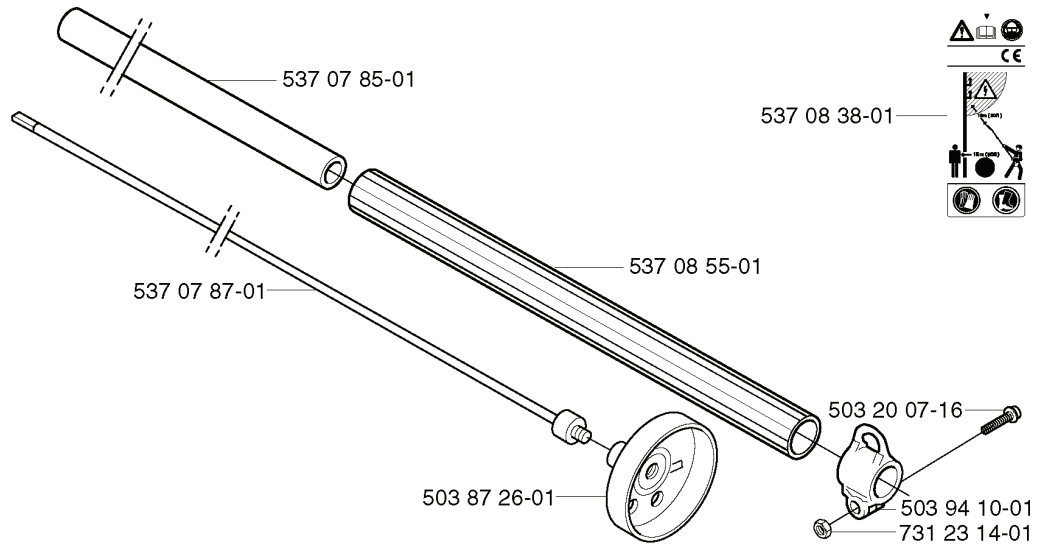

F

**compl 503 87 33-02

*compl 503 85 28-01

537 17 22-19 **326P4**

537 17 22-17 **326P4x**

537 17 22-18 **326P5x**

REF.	PART NO.	DESCRIPTION	REMARK	QTY.	KIT
503 87 33-02	503873302	BRIDGE		1	
735 31 08-20	735310820	E-CLIP		1	
731 71 16-51	731711651	HEXAGON NUT FLANGE		1	
503 21 77-16	503217716	SCREW IHSC T		1	
503 87 36-01	503873601	SPRING		1	
503 87 35-02	503873502	STARTER PAWL		1	
503 96 49-01	503964901	STARTER PULLEY		1	
537 17 22-19	537172219	LABEL	326P4	1	
503 21 66-20	503216620	SCREW IHSC T		1	
537 17 22-17	537172217	LABEL	326P4X	1	
537 03 41-01	537034101	PROTECTIVE PLATE		1	
503 21 68-20	503216820	SCREW IHSC FT		1	
537 17 22-18	537172218	LABEL	326P5X	1	
503 85 87-01	503858701	STARTER HOUSING		1	
537 00 84-01	537008401	STARTER HANDLE		1	
503 85 89-01	503858901	STARTER ROPE		1	
503 85 28-01	503852801	STARTER ASSY		1	

B 326P4, 326P4x

REF.	PART NO.	DESCRIPTION	REMARK	QTY.	KIT
537 07 85-01	537078501	TUBE		1	
537 07 87-01	537078701	DRIVE SHAFT		1	
503 87 26-01	503872601	CLUTCH DRUM ASSY		1	
731 23 14-01	731231401	HEXAGON NUT		1	
503 94 10-01	503941001	HOOK		1	
503 20 07-16	503200716	SCREW IHSCFM		1	
537 08 55-01	537085501	HANDLE		1	
537 08 38-01	537083801	LABEL		1	

H * compl 537 04 23-01

REF.	PART NO.	DESCRIPTION	REMARK	QTY.	KIT
537 04 23-01	537042301	IGNITION MODULE		1	
537 06 44-03	537064403	COVER		1	
501 48 54-02	501485402	SPARK PLUG CAP		1	
537 09 17-01	537091701	SECURING PLATE		1	
503 23 51-09	503235109	SPARK PLUG	CHAMPION RCJ 6Y	1	
503 84 29-01	503842901	SCREW		2	
537 04 67-01	537046701	WASHER		1	
503 81 60-01	503816001	CLUTCH SPRING		1	
503 84 28-01	503842801	CLUTCH SHOE		2	
537 03 22-01	537032201	CLUTCH ASSY		1	
503 87 28-01	503872801	FLYWHEEL		1	
731 71 16-51	731711651	HEXAGON NUT FLANGE		1	
537 04 68-01	537046801	WASHER		1	
503 21 71-16	503217116	SCREW IHSCT		2	