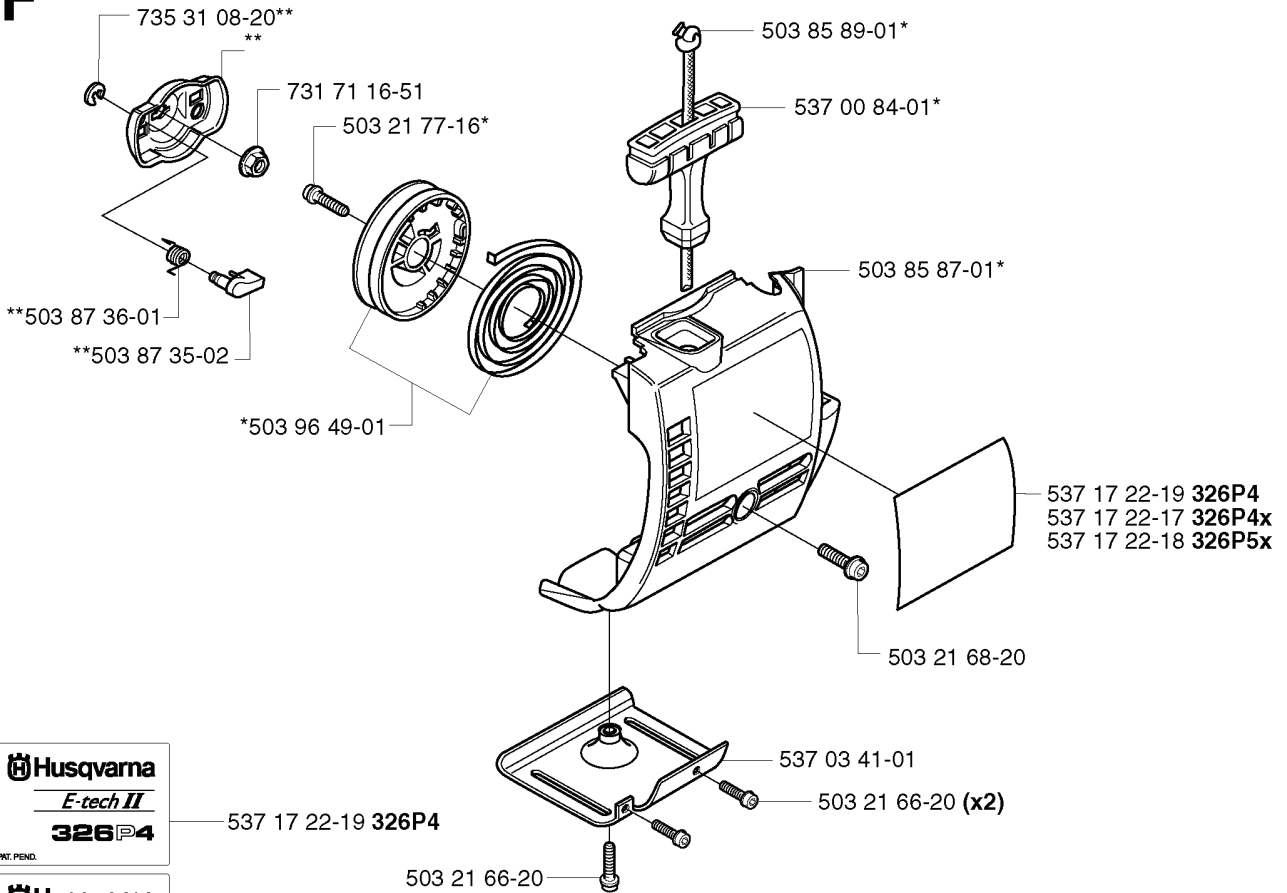

*compl 503 85 24-74

REF.	PART NO.	DESCRIPTION	REMARK	QTY.	KIT
503 85 24-74	503852474	CRANKSHAFT ASSY		1	
503 94 05-01	503940501	CUP		1	
503 83 61-01	503836101	BEARING CAGE		1	
738 21 01-10	738210110	BALL BEARING		1	
503 71 22-01	503712201	BEARING		1	
503 94 02-01	503940201	BEARING CAGE		1	

F

**compl 503 87 33-02

*compl 503 85 28-01

537 17 22-19 **326P4**

537 17 22-17 **326P4x**

537 17 22-18 **326P5x**

REF.	PART NO.	DESCRIPTION	REMARK	QTY.	KIT
503 87 33-02	503873302	BRIDGE		1	
735 31 08-20	735310820	E-CLIP		1	
731 71 16-51	731711651	HEXAGON NUT FLANGE		1	
503 21 77-16	503217716	SCREW IHSC T		1	
503 87 36-01	503873601	SPRING		1	
503 87 35-02	503873502	STARTER PAWL		1	
503 96 49-01	503964901	STARTER PULLEY		1	
537 17 22-19	537172219	LABEL	326P4	1	
503 21 66-20	503216620	SCREW IHSC T		1	
537 17 22-17	537172217	LABEL	326P4X	1	
537 03 41-01	537034101	PROTECTIVE PLATE		1	
503 21 68-20	503216820	SCREW IHSC FT		1	
537 17 22-18	537172218	LABEL	326P5X	1	
503 85 87-01	503858701	STARTER HOUSING		1	
537 00 84-01	537008401	STARTER HANDLE		1	
503 85 89-01	503858901	STARTER ROPE		1	
503 85 28-01	503852801	STARTER ASSY		1	

B 326P4, 326P4x

REF.	PART NO.	DESCRIPTION	REMARK	QTY.	KIT
537 07 85-01	537078501	TUBE		1	
537 07 87-01	537078701	DRIVE SHAFT		1	
503 87 26-01	503872601	CLUTCH DRUM ASSY		1	
731 23 14-01	731231401	HEXAGON NUT		1	
503 94 10-01	503941001	HOOK		1	
503 20 07-16	503200716	SCREW IHSCFM		1	
537 08 55-01	537085501	HANDLE		1	
537 08 38-01	537083801	LABEL		1	