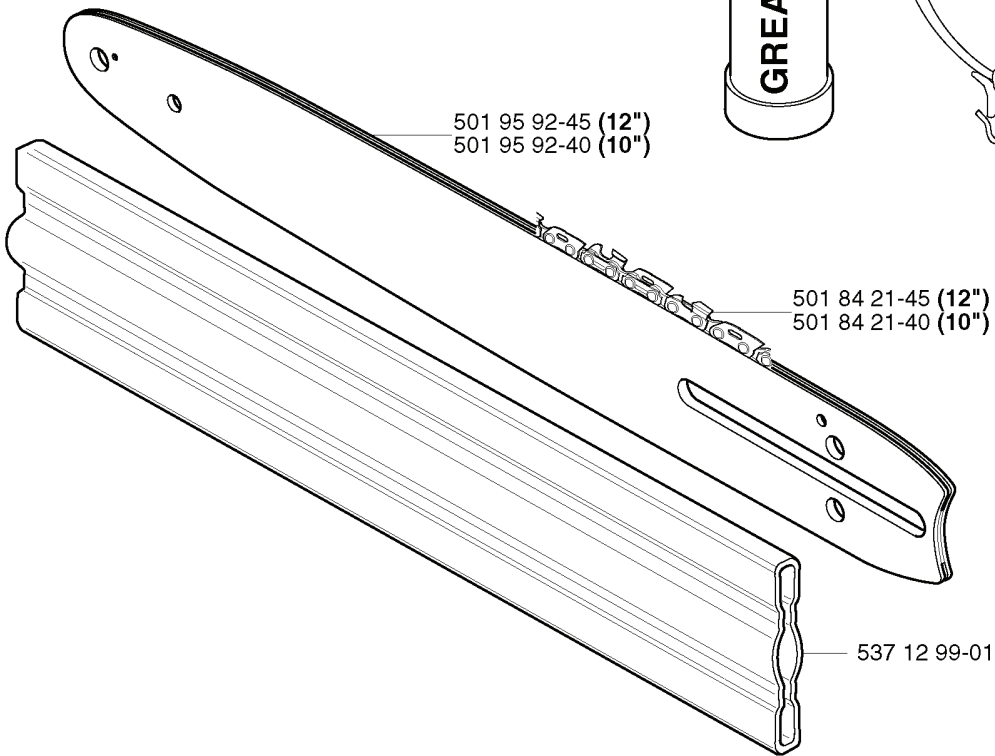

M Accessories
Zubehöre
Accessoires
Accesorios
Tillbehör

*compl 537 04 07-10