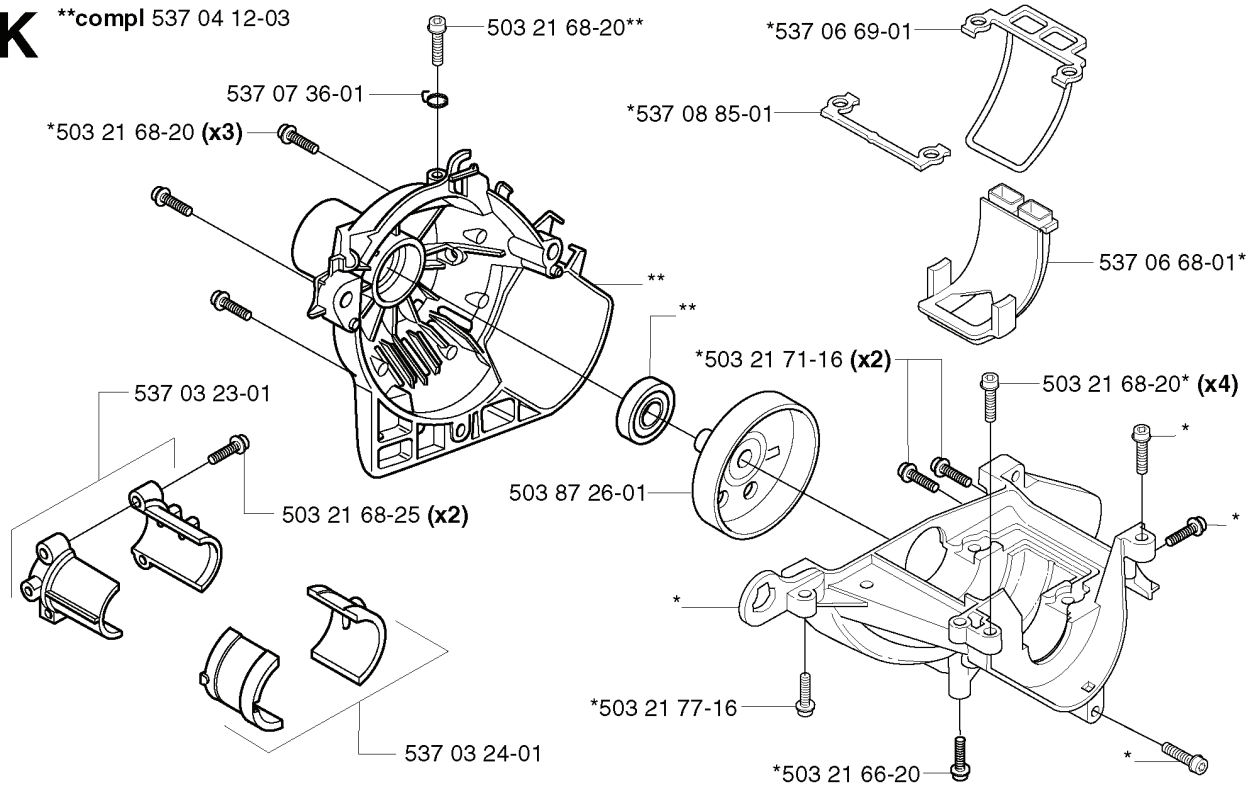

*compl 503 85 24-74

REF.	PART NO.	DESCRIPTION	REMARK	QTY.	KIT
503 85 24-74	503852474	CRANKSHAFT ASSY		1	
503 94 05-01	503940501	CUP		1	
503 83 61-01	503836101	BEARING CAGE		1	
738 21 01-10	738210110	BALL BEARING		1	
503 71 22-01	503712201	BEARING		1	
503 94 02-01	503940201	BEARING CAGE		1	

B 326P4, 326P4x

REF.	PART NO.	DESCRIPTION	REMARK	QTY.	KIT
537 07 85-01	537078501	TUBE		1	
537 07 87-01	537078701	DRIVE SHAFT		1	
503 87 26-01	503872601	CLUTCH DRUM ASSY		1	
731 23 14-01	731231401	HEXAGON NUT		1	
503 94 10-01	503941001	HOOK		1	
503 20 07-16	503200716	SCREW IHSCFM		1	
537 08 55-01	537085501	HANDLE		1	
537 08 38-01	537083801	LABEL		1	

H * compl 537 04 23-01

REF.	PART NO.	DESCRIPTION	REMARK	QTY.	KIT
537 04 23-01	537042301	IGNITION MODULE		1	
537 06 44-03	537064403	COVER		1	
501 48 54-02	501485402	SPARK PLUG CAP		1	
537 09 17-01	537091701	SECURING PLATE		1	
503 23 51-09	503235109	SPARK PLUG	CHAMPION RCJ 6Y	1	
503 84 29-01	503842901	SCREW		2	
537 04 67-01	537046701	WASHER		1	
503 81 60-01	503816001	CLUTCH SPRING		1	
503 84 28-01	503842801	CLUTCH SHOE		2	
537 03 22-01	537032201	CLUTCH ASSY		1	
503 87 28-01	503872801	FLYWHEEL		1	
731 71 16-51	731711651	HEXAGON NUT FLANGE		1	
537 04 68-01	537046801	WASHER		1	
503 21 71-16	503217116	SCREW IHSCT		2	

K

**compl 537 04 12-03

*compl 537 08 52-01

REF.	PART NO.	DESCRIPTION	REMARK	QTY.	KIT
537 04 12-03	537041203	CLUTCH COVER		1	
537 07 36-01	537073601	SPRING		1	
537 03 23-01	537032301	CLAMPING SLEEVE ASSY		1	
503 21 68-25	503216825	SCREW IHSCFT		2	
537 03 24-01	537032401	INSULATOR		1	
503 21 77-16	503217716	SCREW IHSCFT		1	
503 87 26-01	503872601	CLUTCH DRUM ASSY		1	
503 21 71-16	503217116	SCREW IHSCFT		2	
537 08 85-01	537088501	GASKET		1	
503 21 68-20	503216820	SCREW IHSCFT		1	
537 06 69-01	537066901	GASKET		1	
537 06 68-01	537066801	INSERT CRANKCASE		1	
503 21 66-20	503216620	SCREW IHSCFT		1	
537 08 52-01	537085201	CRANKCASE		1	