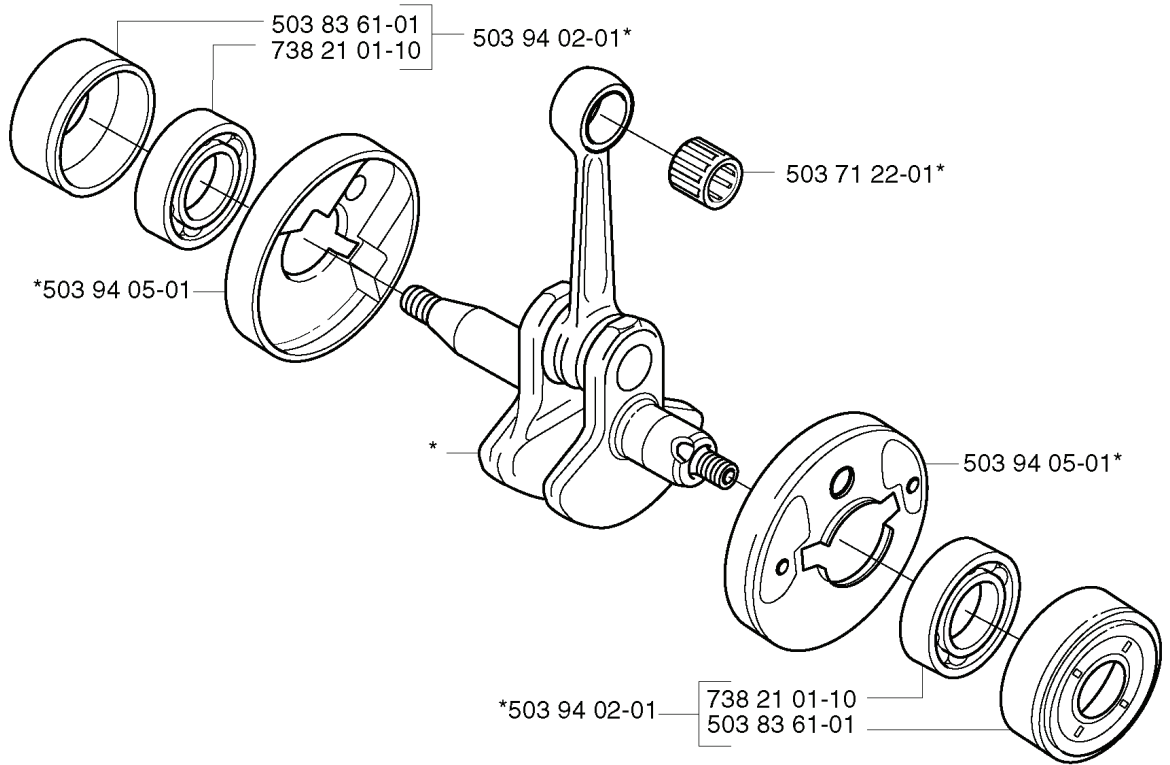

ERIES SAW ATTACHMENT, 20021800001-2

SPARE PARTS LIST

C

REF.	PART NO.	DESCRIPTION	REMARK	QTY.	KIT
5039181-01	503918101	THROTTLE LEVER		1	
5038779-01	503877901	THROTTLE TRIGGER		1	
5039956-01	503995601	HANDLE HALF	326P4	1	
5039956-02	503995602	HANDLE HALF	326P4X, 326P5X	1	
7404206-00	740420600	O-RING		1	
5039613-01	503961301	SCREW		1	
5039955-02	503995502	HANDLE HALF	326P4X, 326P5X	1	
5039955-01	503995501	HANDLE HALF	326P4	1	
5039614-01	503961401	ABSORBER		1	
5038780-01	503878001	THROTTLE LOCKOUT		1	
5370113-01	537011301	RECOIL SPRING		1	
5037182-01	503718201	SWITCH		1	
5032166-20	503216620	SCREW IHSCT		5	
5370525-01	537052501	THROTTLE CABLE ASSY		1	
5038785-01	503878501	SHORT CIRCUIT CABLE		1	

J

****compl 537 08 51-01**

REF.	PART NO.	DESCRIPTION	REMARK	QTY.	KIT
5370851-01	537085101	PISTON		1	
5370141-01	537014101	GASKET		1	
5032890-43	503289043	PISTON RING		2	
5037122-01	503712201	BEARING		1	
7374408-00	737440800	CIRCLIP		2	
5370846-71	537084671	PISTON		1	
5032002-35	503200235	SCREW IHSCFM		4	
5370536-71	537053671	MUFFLER CAT		1	
5370707-01	537070701	SPARK ARRESTER SCREEN		1	
7241287-59	724128759	SCREW CRPANM		1	
5032029-56	503202956	SCREW IHSCFM		3	

*compl 503 85 24-74

REF.	PART NO.	DESCRIPTION	REMARK	QTY.	KIT
503 85 24-74	503852474	CRANKSHAFT ASSY		1	
503 94 05-01	503940501	CUP		1	
503 83 61-01	503836101	BEARING CAGE		1	
738 21 01-10	738210110	BALL BEARING		1	
503 71 22-01	503712201	BEARING		1	
503 94 02-01	503940201	BEARING CAGE		1	

B 326P4, 326P4x

REF.	PART NO.	DESCRIPTION	REMARK	QTY.	KIT
537 07 85-01	537078501	TUBE		1	
537 07 87-01	537078701	DRIVE SHAFT		1	
503 87 26-01	503872601	CLUTCH DRUM ASSY		1	
731 23 14-01	731231401	HEXAGON NUT		1	
503 94 10-01	503941001	HOOK		1	
503 20 07-16	503200716	SCREW IHSCFM		1	
537 08 55-01	537085501	HANDLE		1	
537 08 38-01	537083801	LABEL		1	