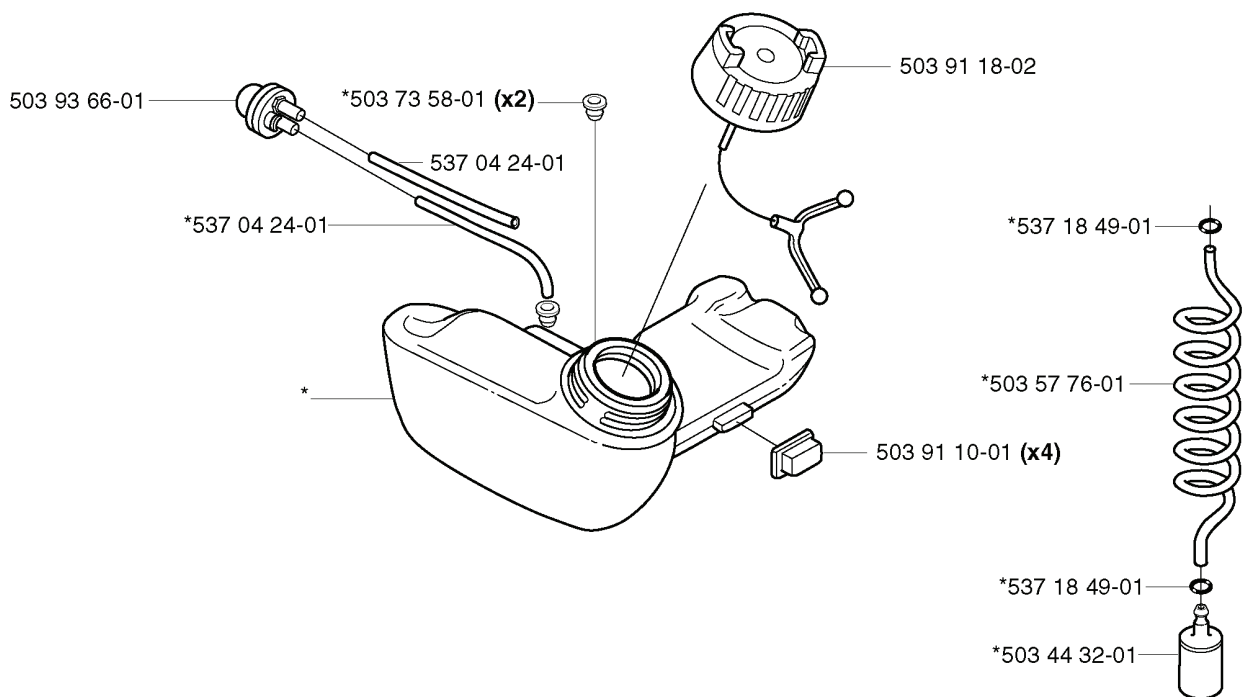

G *compl 537 06 86-02