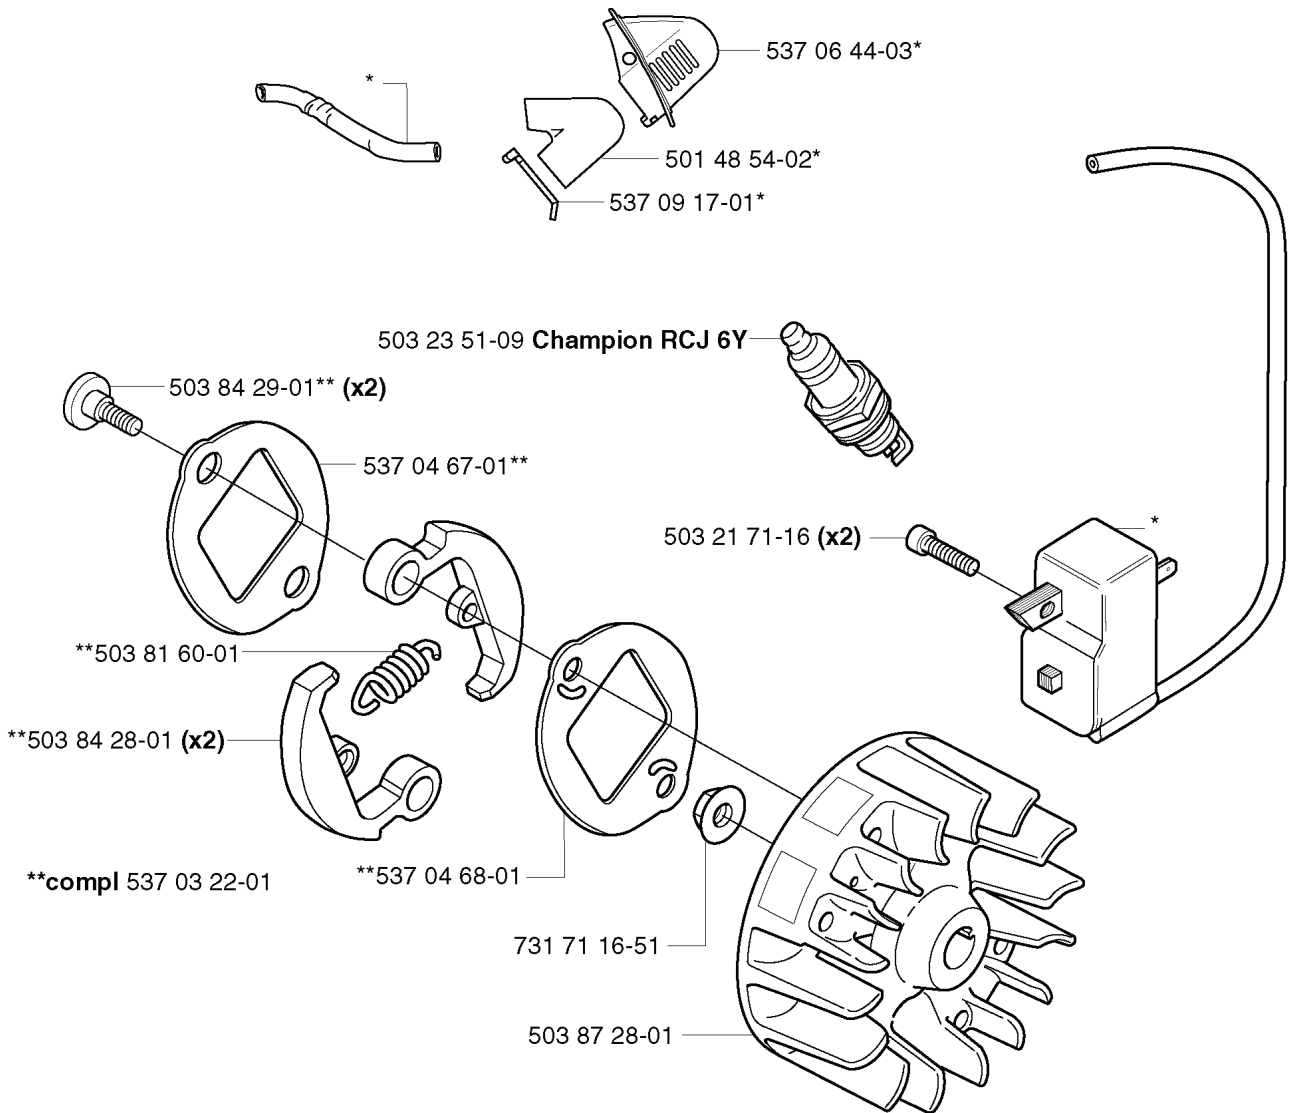

F

**compl 503 87 33-02

*compl 503 85 28-01

537 17 22-19 **326P4**

537 17 22-17 **326P4x**

537 17 22-18 **326P5x**

REF.	PART NO.	DESCRIPTION	REMARK	QTY.	KIT
503 87 33-02	503873302	BRIDGE		1	
735 31 08-20	735310820	E-CLIP		1	
731 71 16-51	731711651	HEXAGON NUT FLANGE		1	
503 21 77-16	503217716	SCREW IHSC T		1	
503 87 36-01	503873601	SPRING		1	
503 87 35-02	503873502	STARTER PAWL		1	
503 96 49-01	503964901	STARTER PULLEY		1	
537 17 22-19	537172219	LABEL	326P4	1	
503 21 66-20	503216620	SCREW IHSC T		1	
537 17 22-17	537172217	LABEL	326P4X	1	
537 03 41-01	537034101	PROTECTIVE PLATE		1	
503 21 68-20	503216820	SCREW IHSC FT		1	
537 17 22-18	537172218	LABEL	326P5X	1	
503 85 87-01	503858701	STARTER HOUSING		1	
537 00 84-01	537008401	STARTER HANDLE		1	
503 85 89-01	503858901	STARTER ROPE		1	
503 85 28-01	503852801	STARTER ASSY		1	

B 326P4, 326P4x

REF.	PART NO.	DESCRIPTION	REMARK	QTY.	KIT
537 07 85-01	537078501	TUBE		1	
537 07 87-01	537078701	DRIVE SHAFT		1	
503 87 26-01	503872601	CLUTCH DRUM ASSY		1	
731 23 14-01	731231401	HEXAGON NUT		1	
503 94 10-01	503941001	HOOK		1	
503 20 07-16	503200716	SCREW IHSCFM		1	
537 08 55-01	537085501	HANDLE		1	
537 08 38-01	537083801	LABEL		1	

H * compl 537 04 23-01

REF.	PART NO.	DESCRIPTION	REMARK	QTY.	KIT
537 04 23-01	537042301	IGNITION MODULE		1	
537 06 44-03	537064403	COVER		1	
501 48 54-02	501485402	SPARK PLUG CAP		1	
537 09 17-01	537091701	SECURING PLATE		1	
503 23 51-09	503235109	SPARK PLUG	CHAMPION RCJ 6Y	1	
503 84 29-01	503842901	SCREW		2	
537 04 67-01	537046701	WASHER		1	
503 81 60-01	503816001	CLUTCH SPRING		1	
503 84 28-01	503842801	CLUTCH SHOE		2	
537 03 22-01	537032201	CLUTCH ASSY		1	
503 87 28-01	503872801	FLYWHEEL		1	
731 71 16-51	731711651	HEXAGON NUT FLANGE		1	
537 04 68-01	537046801	WASHER		1	
503 21 71-16	503217116	SCREW IHSCT		2	