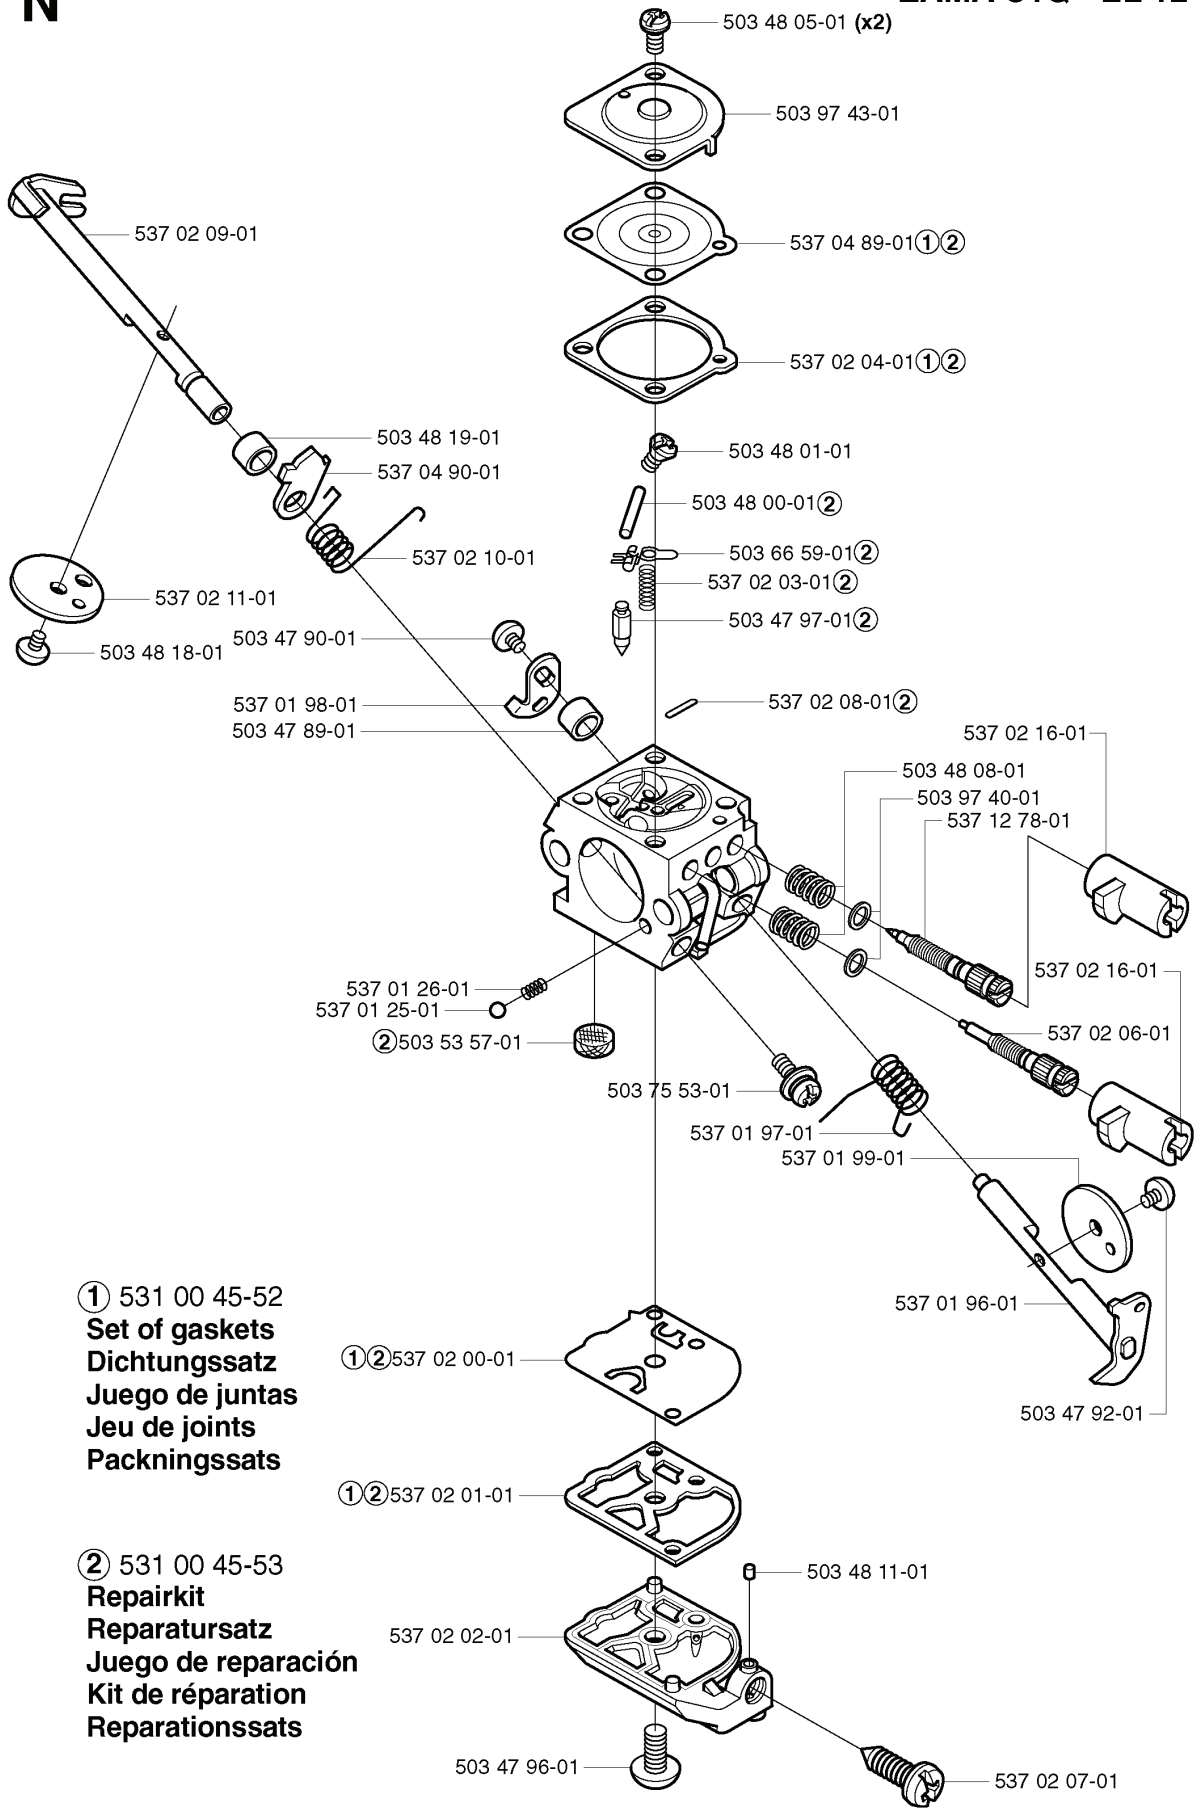

ERIES SAW ATTACHMENT, 20021800001-2

SPARE PARTS LIST

C

REF.	PART NO.	DESCRIPTION	REMARK	QTY.	KIT
5039181-01	503918101	THROTTLE LEVER		1	
5038779-01	503877901	THROTTLE TRIGGER		1	
5039956-01	503995601	HANDLE HALF	326P4	1	
5039956-02	503995602	HANDLE HALF	326P4X, 326P5X	1	
7404206-00	740420600	O-RING		1	
5039613-01	503961301	SCREW		1	
5039955-02	503995502	HANDLE HALF	326P4X, 326P5X	1	
5039955-01	503995501	HANDLE HALF	326P4	1	
5039614-01	503961401	ABSORBER		1	
5038780-01	503878001	THROTTLE LOCKOUT		1	
5370113-01	537011301	RECOIL SPRING		1	
5037182-01	503718201	SWITCH		1	
5032166-20	503216620	SCREW IHSCT		5	
5370525-01	537052501	THROTTLE CABLE ASSY		1	
5038785-01	503878501	SHORT CIRCUIT CABLE		1	

D

REF.	PART NO.	DESCRIPTION	REMARK	QTY.	KIT
5370661-01	537066101	CYLINDER COVER		1	
7312314-01	731231401	HEXAGON NUT		1	
5032171-16	503217116	SCREW IHSC T		1	
5032168-20	503216820	SCREW IHSC FT		1	
5370666-01	537066601	ARM PROTECTION		1	
5370665-01	537066501	HEAT PROTECTOR		1	

E

REF.	PART NO.	DESCRIPTION	REMARK	QTY.	KIT
502 20 65-03	502206503	SCREW EHHM		1	
502 20 40-01	502204001	KNOB		1	
537 06 63-01	537066301	FILTER COVER		1	
537 14 31-01	537143101	AIR FILTER ASSY		1	
740 68 11-21	740681121	V-RING		1	
537 05 78-01	537057801	BRACKET		1	
503 21 75-50	503217550	SCREW IHSCFT		2	
503 21 77-16	503217716	SCREW IHSCFT		1	
503 96 25-01	503962501	CHOKE CONTROL		1	
503 91 09-01	503910901	INSULATION WALL		1	
503 22 65-04	503226504	SQUARE NUT		2	
503 94 26-01	503942601	INLET PIPE		1	
503 20 14-25	503201425	SCREW IHSCFMO		2	
503 49 71-01	503497101	GASKET		1	
503 28 31-11	503283111	CARBURETTOR		1	