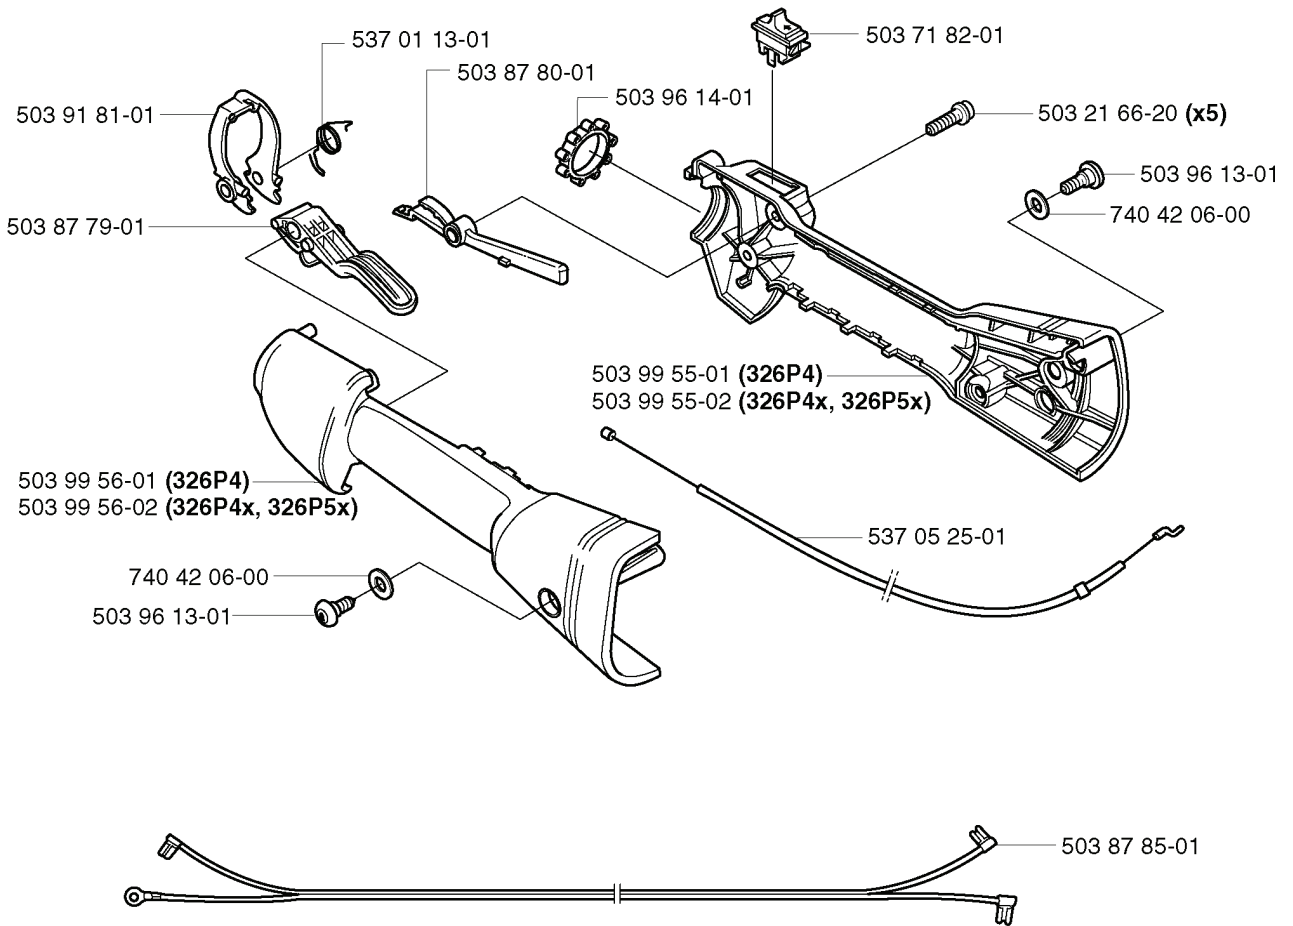

ERIES SAW ATTACHMENT, 20021800001-2

SPARE PARTS LIST

C

REF.	PART NO.	DESCRIPTION	REMARK	QTY.	KIT
5039181-01	503918101	THROTTLE LEVER		1	
5038779-01	503877901	THROTTLE TRIGGER		1	
5039956-01	503995601	HANDLE HALF	326P4	1	
5039956-02	503995602	HANDLE HALF	326P4X, 326P5X	1	
7404206-00	740420600	O-RING		1	
5039613-01	503961301	SCREW		1	
5039955-02	503995502	HANDLE HALF	326P4X, 326P5X	1	
5039955-01	503995501	HANDLE HALF	326P4	1	
5039614-01	503961401	ABSORBER		1	
5038780-01	503878001	THROTTLE LOCKOUT		1	
5370113-01	537011301	RECOIL SPRING		1	
5037182-01	503718201	SWITCH		1	
5032166-20	503216620	SCREW IHSCT		5	
5370525-01	537052501	THROTTLE CABLE ASSY		1	
5038785-01	503878501	SHORT CIRCUIT CABLE		1	

REF.	PART NO.	DESCRIPTION	REMARK	QTY.	KIT
725 23 79-51	725237951	SCREW EHHM		1	
502 20 38-01	502203801	KNOB		1	
503 70 80-04	503708004	SLEEVE		1	
503 98 54-01	503985401	BEARING CAGE		1	
503 78 52-01	503785201	SUPPORTING BEARING		1	
735 58 08-10	735580810	LOCKWASHER		1	
537 17 48-01	537174801	TUBE		1	
537 18 10-01	537181001	DRIVE SHAFT		1	
537 18 09-01	537180901	DRIVE SHAFT		1	
725 23 72-71	725237271	SCREW EHHM		2	
503 20 07-10	503200710	SCREW IHSCFM		1	
503 71 54-01	503715401	LOCKING PLATE		1	
503 20 07-25	503200725	SCREW IHSCFM		2	
537 24 51-01	537245101	SPACER		1	
537 17 50-01	537175001	TUBE		1	
537 24 69-01	537246901	SLEEVE		2	
734 11 52-01	734115201	WASHER		4	
732 21 16-01	732211601	LOCK NUT		2	
537 08 38-01	537083801	LABEL		1	
537 24 68-01	537246801	PIPE		1	
732 25 12-01	732251201	HEXAGON LOCKING NUT		2	
731 23 14-01	731231401	HEXAGON NUT		1	
503 94 10-01	503941001	HOOK		1	
725 52 97-01	725529701	SCREW IHSCM		2	
503 20 07-16	503200716	SCREW IHSCFM		1	
503 87 26-01	503872601	CLUTCH DRUM ASSY		1	