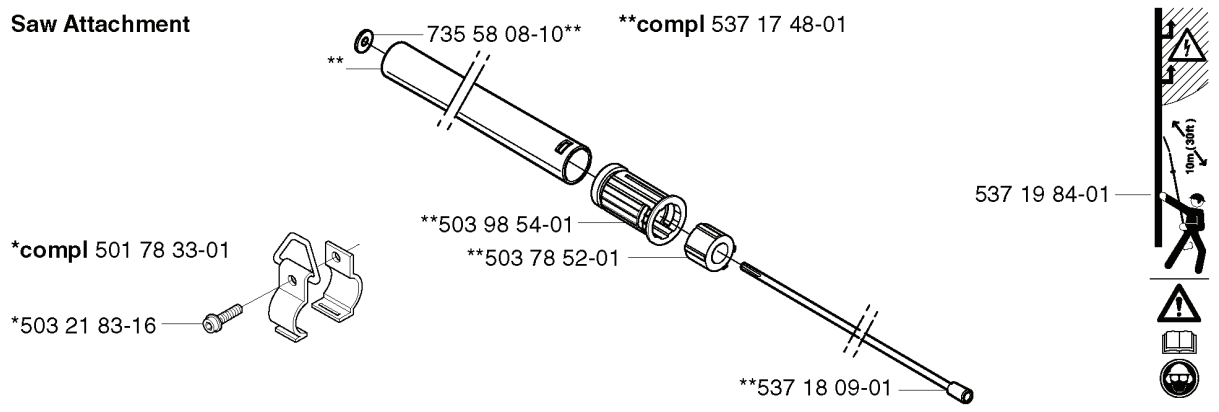

Saw Attachment