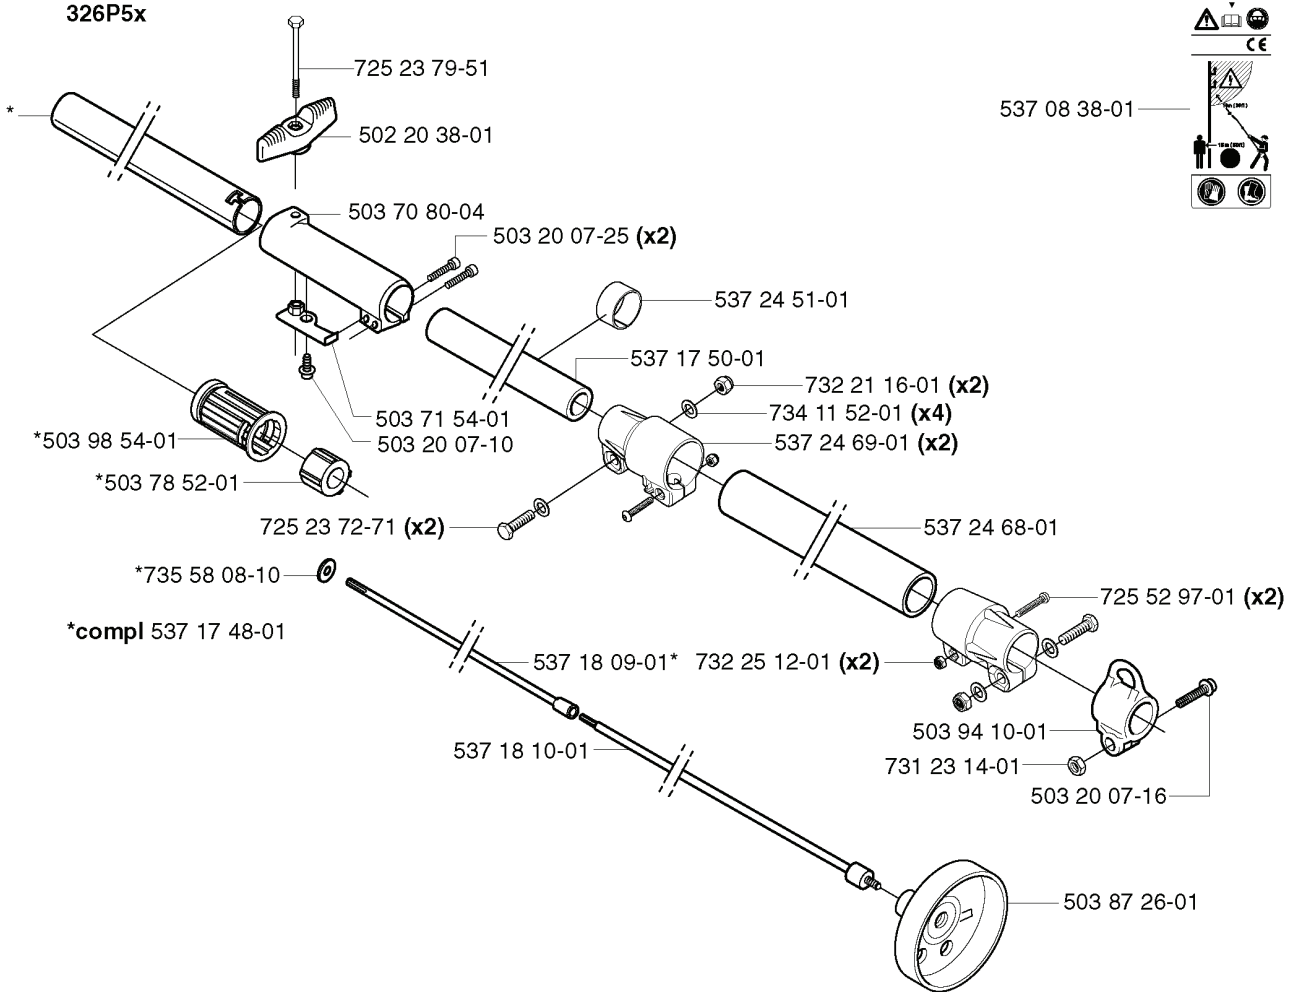

**J**

**\*\*compl 537 08 51-01**

---

REF.	PART NO.	DESCRIPTION	REMARK	QTY.	KIT
5370851-01	537085101	PISTON		1	
5370141-01	537014101	GASKET		1	
5032890-43	503289043	PISTON RING		2	
5037122-01	503712201	BEARING		1	
7374408-00	737440800	CIRCLIP		2	
5370846-71	537084671	PISTON		1	
5032002-35	503200235	SCREW IHSCFM		4	
5370536-71	537053671	MUFFLER CAT		1	
5370707-01	537070701	SPARK ARRESTER SCREEN		1	
7241287-59	724128759	SCREW CRPANM		1	
5032029-56	503202956	SCREW IHSCFM		3	

# D

---

REF.	PART NO.	DESCRIPTION	REMARK	QTY.	KIT
5032168-20	503216820	SCREW IHSCFT		3	
5370661-01	537066101	CYLINDER COVER		1	
7312314-01	731231401	HEXAGON NUT		1	
5032171-16	503217116	SCREW IHSCFT		1	
5370666-01	537066601	ARM PROTECTION		1	
5370665-01	537066501	HEAT PROTECTOR		1	

326P5x

REF.	PART NO.	DESCRIPTION	REMARK	QTY.	KIT
725 23 79-51	725237951	SCREW EHHM		1	
502 20 38-01	502203801	KNOB		1	
503 70 80-04	503708004	SLEEVE		1	
503 98 54-01	503985401	BEARING CAGE		1	
503 78 52-01	503785201	SUPPORTING BEARING		1	
735 58 08-10	735580810	LOCKWASHER		1	
537 17 48-01	537174801	TUBE		1	
537 18 10-01	537181001	DRIVE SHAFT		1	
537 18 09-01	537180901	DRIVE SHAFT		1	
725 23 72-71	725237271	SCREW EHHM		2	
503 20 07-10	503200710	SCREW IHSCFM		1	
503 71 54-01	503715401	LOCKING PLATE		1	
503 20 07-25	503200725	SCREW IHSCFM		2	
537 24 51-01	537245101	SPACER		1	
537 17 50-01	537175001	TUBE		1	
537 24 69-01	537246901	SLEEVE		2	
734 11 52-01	734115201	WASHER		4	
732 21 16-01	732211601	LOCK NUT		2	
537 08 38-01	537083801	LABEL		1	
537 24 68-01	537246801	PIPE		1	
732 25 12-01	732251201	HEXAGON LOCKING NUT		2	
731 23 14-01	731231401	HEXAGON NUT		1	
503 94 10-01	503941001	HOOK		1	
725 52 97-01	725529701	SCREW IHSCM		2	
503 20 07-16	503200716	SCREW IHSCFM		1	
503 87 26-01	503872601	CLUTCH DRUM ASSY		1	