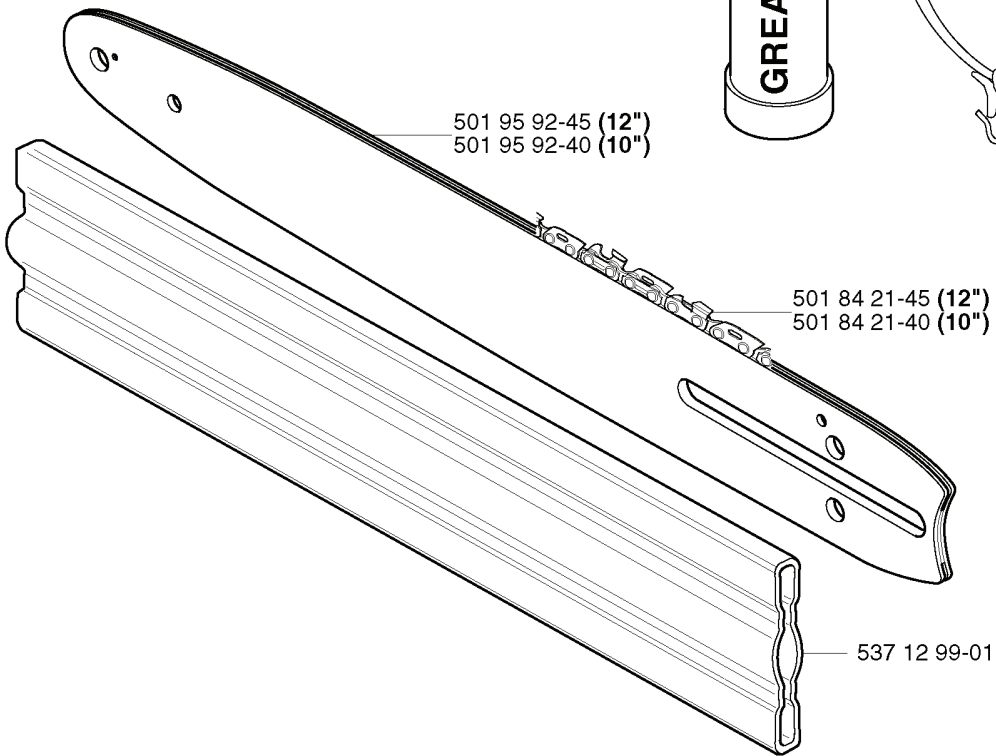

M Accessories
Zubehöre
Accessoires
Accesorios
Tillbehör

*compl 537 04 07-10