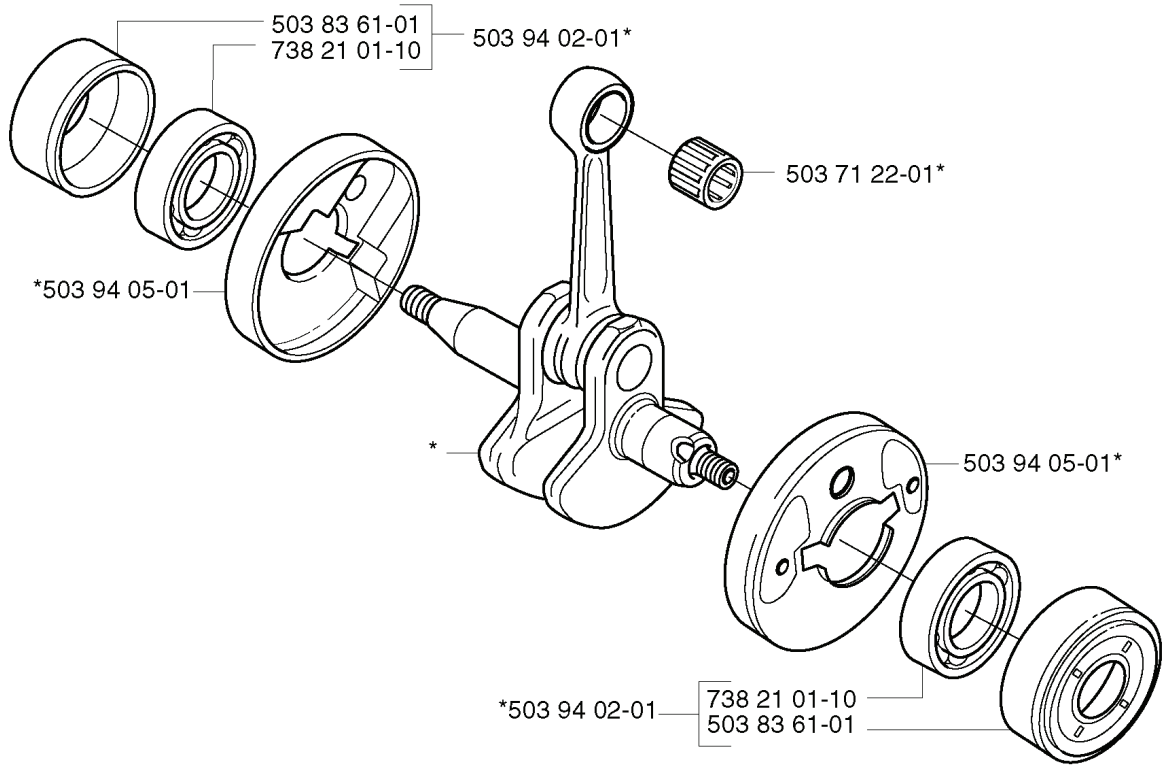

# **SPARE PARTS LIST**

**K**

\*\*compl 537 04 12-03

\*compl 537 08 52-01

REF.	PART NO.	DESCRIPTION	REMARK	QTY.	KIT
537 04 12-03	537041203	CLUTCH COVER		1	
537 07 36-01	537073601	SPRING		1	
537 03 23-01	537032301	CLAMPING SLEEVE ASSY		1	
503 21 68-25	503216825	SCREW IHSCFT		2	
537 03 24-01	537032401	INSULATOR		1	
503 21 77-16	503217716	SCREW IHSCFT		1	
503 87 26-01	503872601	CLUTCH DRUM ASSY		1	
503 21 71-16	503217116	SCREW IHSCFT		2	
537 08 85-01	537088501	GASKET		1	
503 21 68-20	503216820	SCREW IHSCFT		1	
537 06 69-01	537066901	GASKET		1	
537 06 68-01	537066801	INSERT CRANKCASE		1	
503 21 66-20	503216620	SCREW IHSCFT		1	
537 08 52-01	537085201	CRANKCASE		1	

**B** 326P4, 326P4x

---

REF.	PART NO.	DESCRIPTION	REMARK	QTY.	KIT
537 07 85-01	537078501	TUBE		1	
537 07 87-01	537078701	DRIVE SHAFT		1	
503 87 26-01	503872601	CLUTCH DRUM ASSY		1	
731 23 14-01	731231401	HEXAGON NUT		1	
503 94 10-01	503941001	HOOK		1	
503 20 07-16	503200716	SCREW IHSCFM		1	
537 08 55-01	537085501	HANDLE		1	
537 08 38-01	537083801	LABEL		1	

\*compl 503 85 24-74

---

REF.	PART NO.	DESCRIPTION	REMARK	QTY.	KIT
503 85 24-74	503852474	CRANKSHAFT ASSY		1	
503 94 02-01	503940201	BEARING CAGE		1	
503 83 61-01	503836101	BEARING CAGE		1	
738 21 01-10	738210110	BALL BEARING		1	
503 94 05-01	503940501	CUP		1	
503 71 22-01	503712201	BEARING		1	