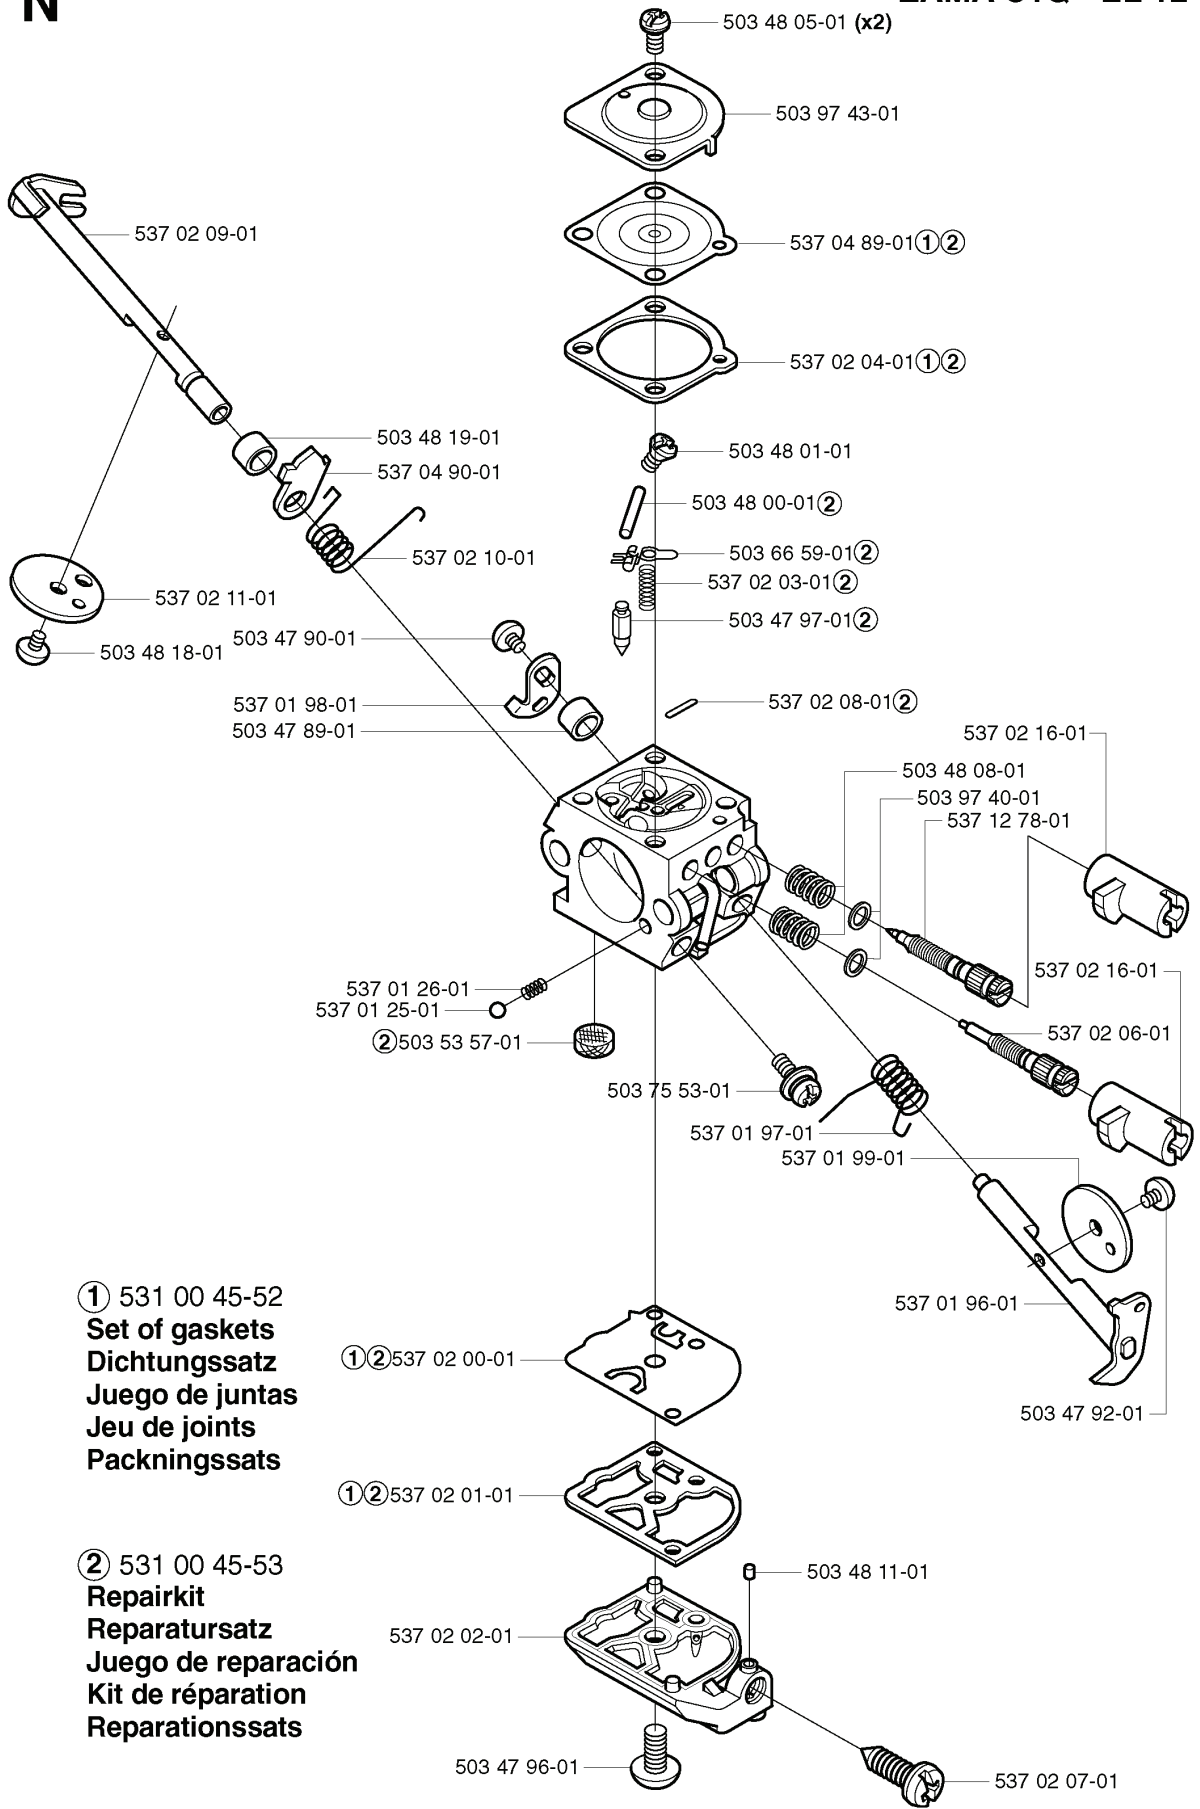

**E**

REF.	PART NO.	DESCRIPTION	REMARK	QTY.	KIT
502 20 65-03	502206503	SCREW EHHM		1	
502 20 40-01	502204001	KNOB		1	
537 06 63-01	537066301	FILTER COVER		1	
537 14 31-01	537143101	AIR FILTER ASSY		1	
740 68 11-21	740681121	V-RING		1	
537 05 78-01	537057801	BRACKET		1	
503 21 75-50	503217550	SCREW IHSCFT		2	
503 21 77-16	503217716	SCREW IHSCFT		1	
503 96 25-01	503962501	CHOKE CONTROL		1	
503 91 09-01	503910901	INSULATION WALL		1	
503 22 65-04	503226504	SQUARE NUT		2	
503 94 26-01	503942601	INLET PIPE		1	
503 20 14-25	503201425	SCREW IHSCFMO		2	
503 49 71-01	503497101	GASKET		1	
503 28 31-11	503283111	CARBURETTOR		1	

**H** \* compl 537 04 23-01

REF.	PART NO.	DESCRIPTION	REMARK	QTY.	KIT
537 04 23-01	537042301	IGNITION MODULE		1	
537 06 44-03	537064403	COVER		1	
501 48 54-02	501485402	SPARK PLUG CAP		1	
537 09 17-01	537091701	SECURING PLATE		1	
503 23 51-09	503235109	SPARK PLUG	CHAMPION RCJ 6Y	1	
503 84 29-01	503842901	SCREW		2	
537 04 67-01	537046701	WASHER		1	
503 81 60-01	503816001	CLUTCH SPRING		1	
503 84 28-01	503842801	CLUTCH SHOE		2	
537 03 22-01	537032201	CLUTCH ASSY		1	
503 87 28-01	503872801	FLYWHEEL		1	
731 71 16-51	731711651	HEXAGON NUT FLANGE		1	
537 04 68-01	537046801	WASHER		1	
503 21 71-16	503217116	SCREW IHSCT		2	