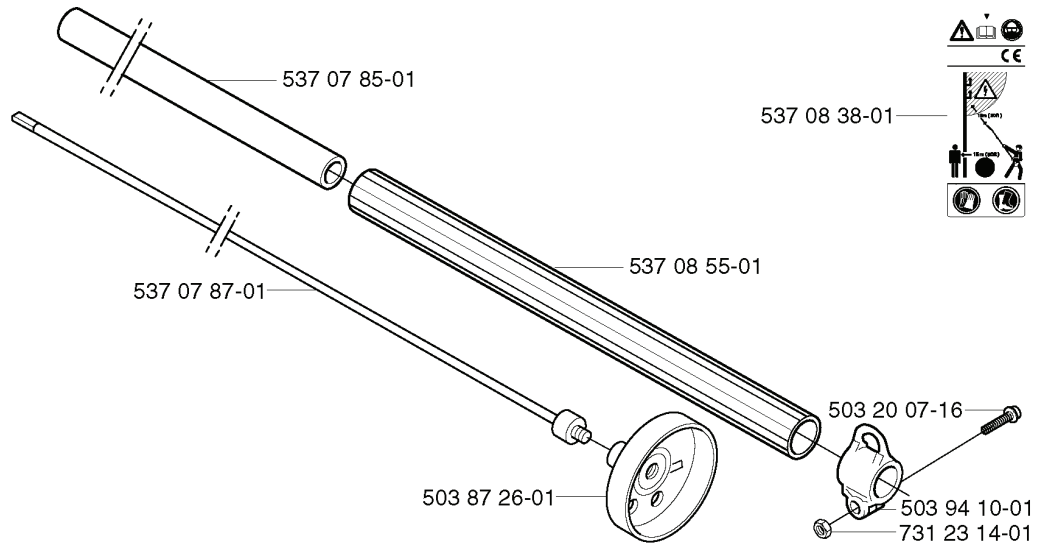

# **SPARE PARTS LIST**

**K**

\*\*compl 537 04 12-03

\*compl 537 08 52-01

REF.	PART NO.	DESCRIPTION	REMARK	QTY.	KIT
537 04 12-03	537041203	CLUTCH COVER		1	
537 07 36-01	537073601	SPRING		1	
537 03 23-01	537032301	CLAMPING SLEEVE ASSY		1	
503 21 68-25	503216825	SCREW IHSCFT		2	
537 03 24-01	537032401	INSULATOR		1	
503 21 77-16	503217716	SCREW IHSCFT		1	
503 87 26-01	503872601	CLUTCH DRUM ASSY		1	
503 21 71-16	503217116	SCREW IHSCFT		2	
537 08 85-01	537088501	GASKET		1	
503 21 68-20	503216820	SCREW IHSCFT		1	
537 06 69-01	537066901	GASKET		1	
537 06 68-01	537066801	INSERT CRANKCASE		1	
503 21 66-20	503216620	SCREW IHSCFT		1	
537 08 52-01	537085201	CRANKCASE		1	

**B** 326P4, 326P4x

---

REF.	PART NO.	DESCRIPTION	REMARK	QTY.	KIT
537 07 85-01	537078501	TUBE		1	
537 07 87-01	537078701	DRIVE SHAFT		1	
503 87 26-01	503872601	CLUTCH DRUM ASSY		1	
731 23 14-01	731231401	HEXAGON NUT		1	
503 94 10-01	503941001	HOOK		1	
503 20 07-16	503200716	SCREW IHSCFM		1	
537 08 55-01	537085501	HANDLE		1	
537 08 38-01	537083801	LABEL		1	

\*compl 503 85 24-74

---

REF.	PART NO.	DESCRIPTION	REMARK	QTY.	KIT
503 85 24-74	503852474	CRANKSHAFT ASSY		1	
503 94 02-01	503940201	BEARING CAGE		1	
503 83 61-01	503836101	BEARING CAGE		1	
738 21 01-10	738210110	BALL BEARING		1	
503 94 05-01	503940501	CUP		1	
503 71 22-01	503712201	BEARING		1	