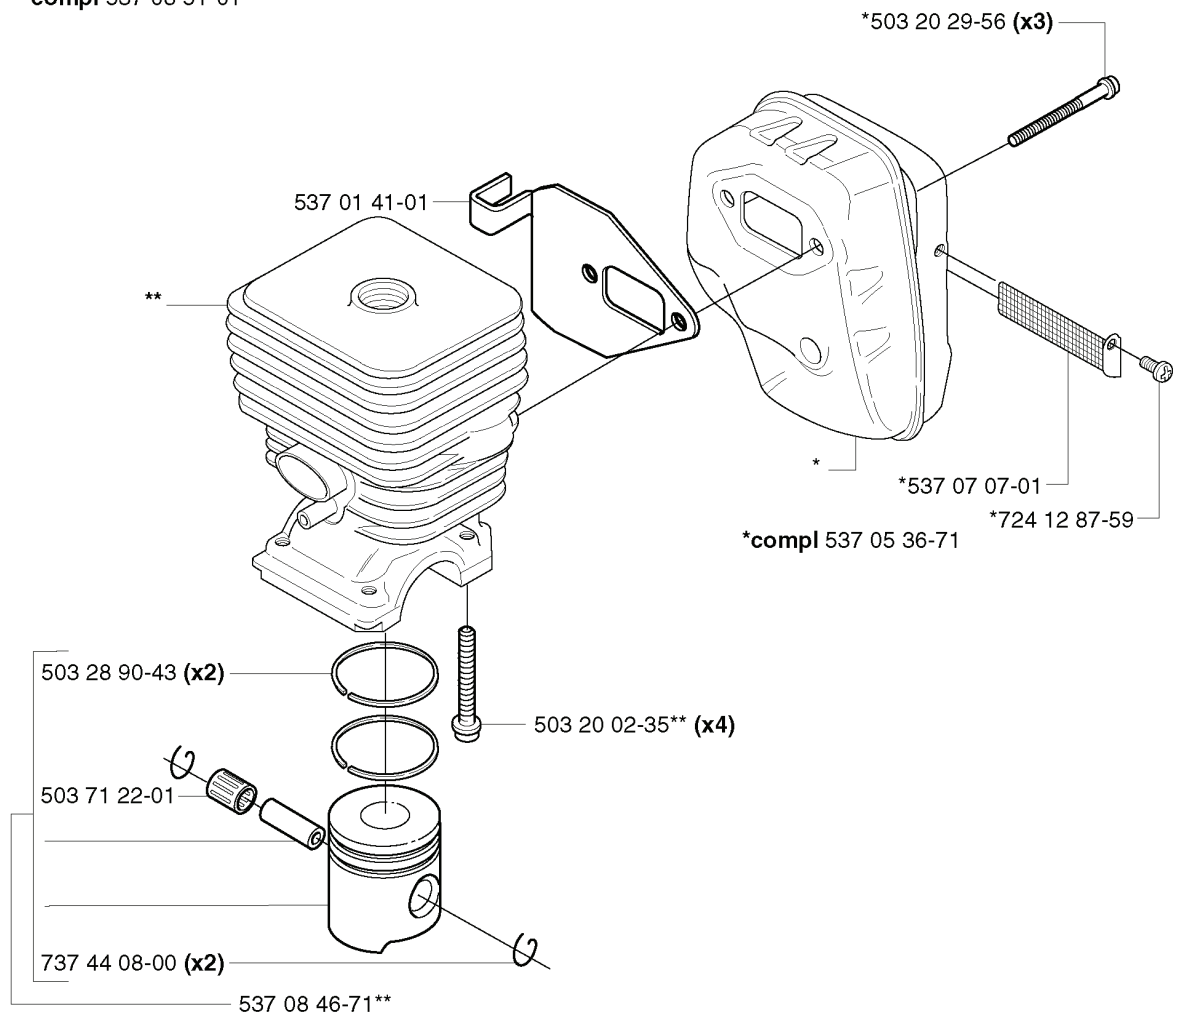

# **SPARE PARTS LIST**

**K**

\*\*compl 537 04 12-03

\*compl 537 08 52-01

REF.	PART NO.	DESCRIPTION	REMARK	QTY.	KIT
537 04 12-03	537041203	CLUTCH COVER		1	
537 07 36-01	537073601	SPRING		1	
537 03 23-01	537032301	CLAMPING SLEEVE ASSY		1	
503 21 68-25	503216825	SCREW IHSCFT		2	
537 03 24-01	537032401	INSULATOR		1	
503 21 77-16	503217716	SCREW IHSCFT		1	
503 87 26-01	503872601	CLUTCH DRUM ASSY		1	
503 21 71-16	503217116	SCREW IHSCFT		2	
537 08 85-01	537088501	GASKET		1	
503 21 68-20	503216820	SCREW IHSCFT		1	
537 06 69-01	537066901	GASKET		1	
537 06 68-01	537066801	INSERT CRANKCASE		1	
503 21 66-20	503216620	SCREW IHSCFT		1	
537 08 52-01	537085201	CRANKCASE		1	

\*compl 503 85 24-74

---

REF.	PART NO.	DESCRIPTION	REMARK	QTY.	KIT
503 85 24-74	503852474	CRANKSHAFT ASSY		1	
503 94 02-01	503940201	BEARING CAGE		1	
503 83 61-01	503836101	BEARING CAGE		1	
738 21 01-10	738210110	BALL BEARING		1	
503 94 05-01	503940501	CUP		1	
503 71 22-01	503712201	BEARING		1	

**J**

**\*\*compl 537 08 51-01**

---

REF.	PART NO.	DESCRIPTION	REMARK	QTY.	KIT
5370851-01	537085101	PISTON		1	
5370141-01	537014101	GASKET		1	
5032890-43	503289043	PISTON RING		2	
5037122-01	503712201	BEARING		1	
7374408-00	737440800	CIRCLIP		2	
5370846-71	537084671	PISTON		1	
5032002-35	503200235	SCREW IHSCFM		4	
5370536-71	537053671	MUFFLER CAT		1	
5370707-01	537070701	SPARK ARRESTER SCREEN		1	
7241287-59	724128759	SCREW CRPANM		1	
5032029-56	503202956	SCREW IHSCFM		3	