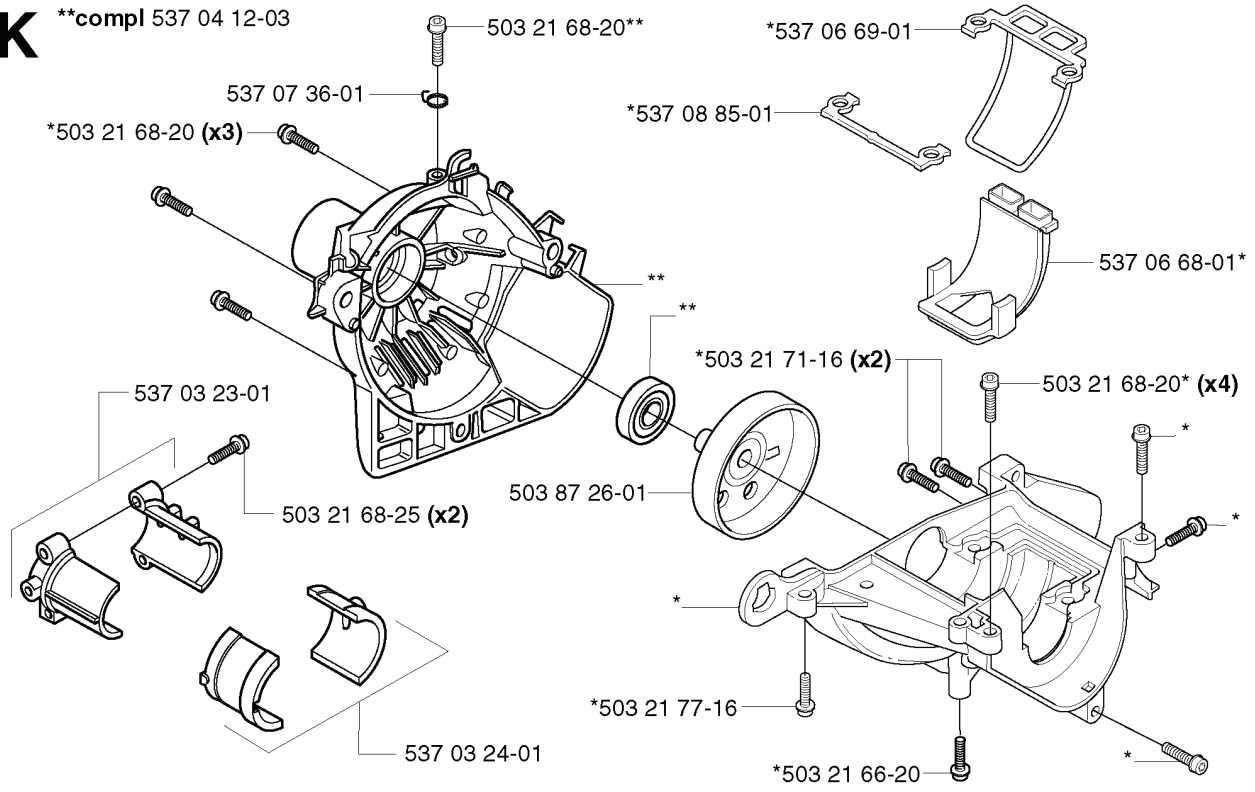

# **SPARE PARTS LIST**

**K**

\*\*compl 537 04 12-03

\*compl 537 08 52-01

REF.	PART NO.	DESCRIPTION	REMARK	QTY.	KIT
537 04 12-03	537041203	CLUTCH COVER		1	
537 07 36-01	537073601	SPRING		1	
537 03 23-01	537032301	CLAMPING SLEEVE ASSY		1	
503 21 68-25	503216825	SCREW IHSCFT		2	
537 03 24-01	537032401	INSULATOR		1	
503 21 77-16	503217716	SCREW IHSCFT		1	
503 87 26-01	503872601	CLUTCH DRUM ASSY		1	
503 21 71-16	503217116	SCREW IHSCFT		2	
537 08 85-01	537088501	GASKET		1	
503 21 68-20	503216820	SCREW IHSCFT		1	
537 06 69-01	537066901	GASKET		1	
537 06 68-01	537066801	INSERT CRANKCASE		1	
503 21 66-20	503216620	SCREW IHSCFT		1	
537 08 52-01	537085201	CRANKCASE		1	

**B** 326P4, 326P4x

---

REF.	PART NO.	DESCRIPTION	REMARK	QTY.	KIT
537 07 85-01	537078501	TUBE		1	
537 07 87-01	537078701	DRIVE SHAFT		1	
503 87 26-01	503872601	CLUTCH DRUM ASSY		1	
731 23 14-01	731231401	HEXAGON NUT		1	
503 94 10-01	503941001	HOOK		1	
503 20 07-16	503200716	SCREW IHSCFM		1	
537 08 55-01	537085501	HANDLE		1	
537 08 38-01	537083801	LABEL		1	

\*compl 503 85 24-74

---

REF.	PART NO.	DESCRIPTION	REMARK	QTY.	KIT
503 85 24-74	503852474	CRANKSHAFT ASSY		1	
503 94 02-01	503940201	BEARING CAGE		1	
503 83 61-01	503836101	BEARING CAGE		1	
738 21 01-10	738210110	BALL BEARING		1	
503 94 05-01	503940501	CUP		1	
503 71 22-01	503712201	BEARING		1	