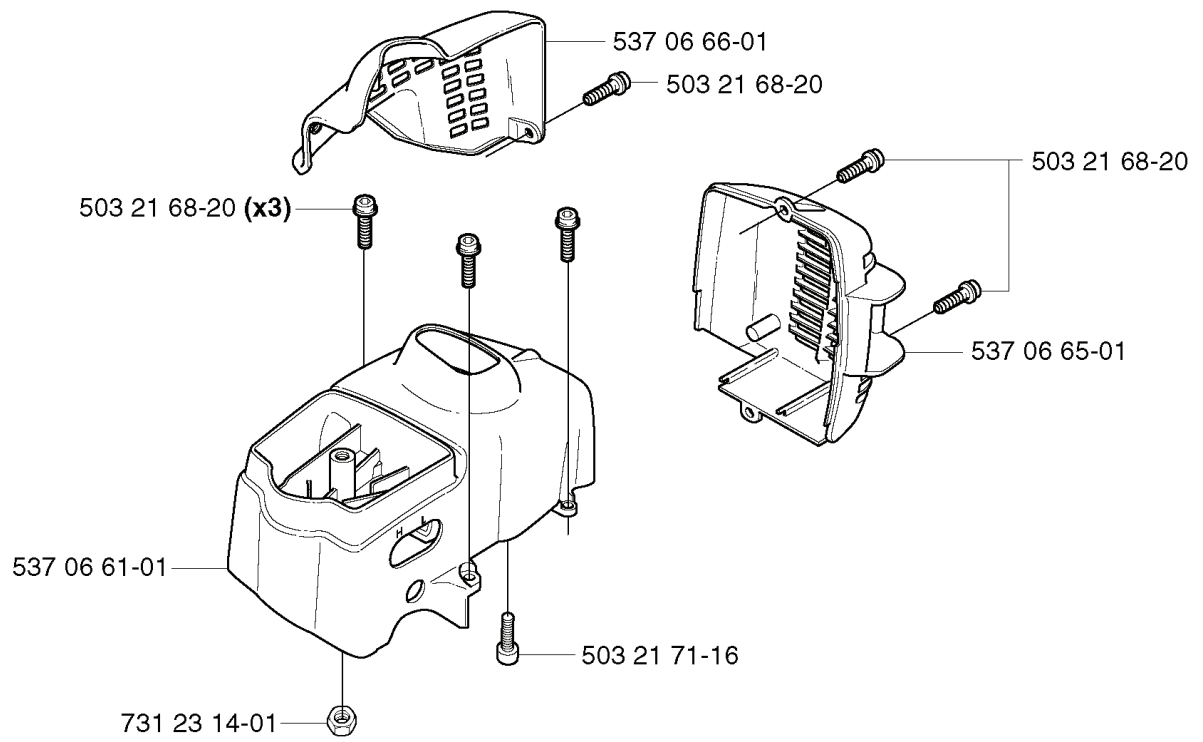

**J**

**\*\*compl 537 08 51-01**

---

REF.	PART NO.	DESCRIPTION	REMARK	QTY.	KIT
5370851-01	537085101	PISTON		1	
5370141-01	537014101	GASKET		1	
5032890-43	503289043	PISTON RING		2	
5037122-01	503712201	BEARING		1	
7374408-00	737440800	CIRCLIP		2	
5370846-71	537084671	PISTON		1	
5032002-35	503200235	SCREW IHSCFM		4	
5370536-71	537053671	MUFFLER CAT		1	
5370707-01	537070701	SPARK ARRESTER SCREEN		1	
7241287-59	724128759	SCREW CRPANM		1	
5032029-56	503202956	SCREW IHSCFM		3	

# D

---

REF.	PART NO.	DESCRIPTION	REMARK	QTY.	KIT
5032168-20	503216820	SCREW IHSCFT		3	
5370661-01	537066101	CYLINDER COVER		1	
7312314-01	731231401	HEXAGON NUT		1	
5032171-16	503217116	SCREW IHSCFT		1	
5370666-01	537066601	ARM PROTECTION		1	
5370665-01	537066501	HEAT PROTECTOR		1	