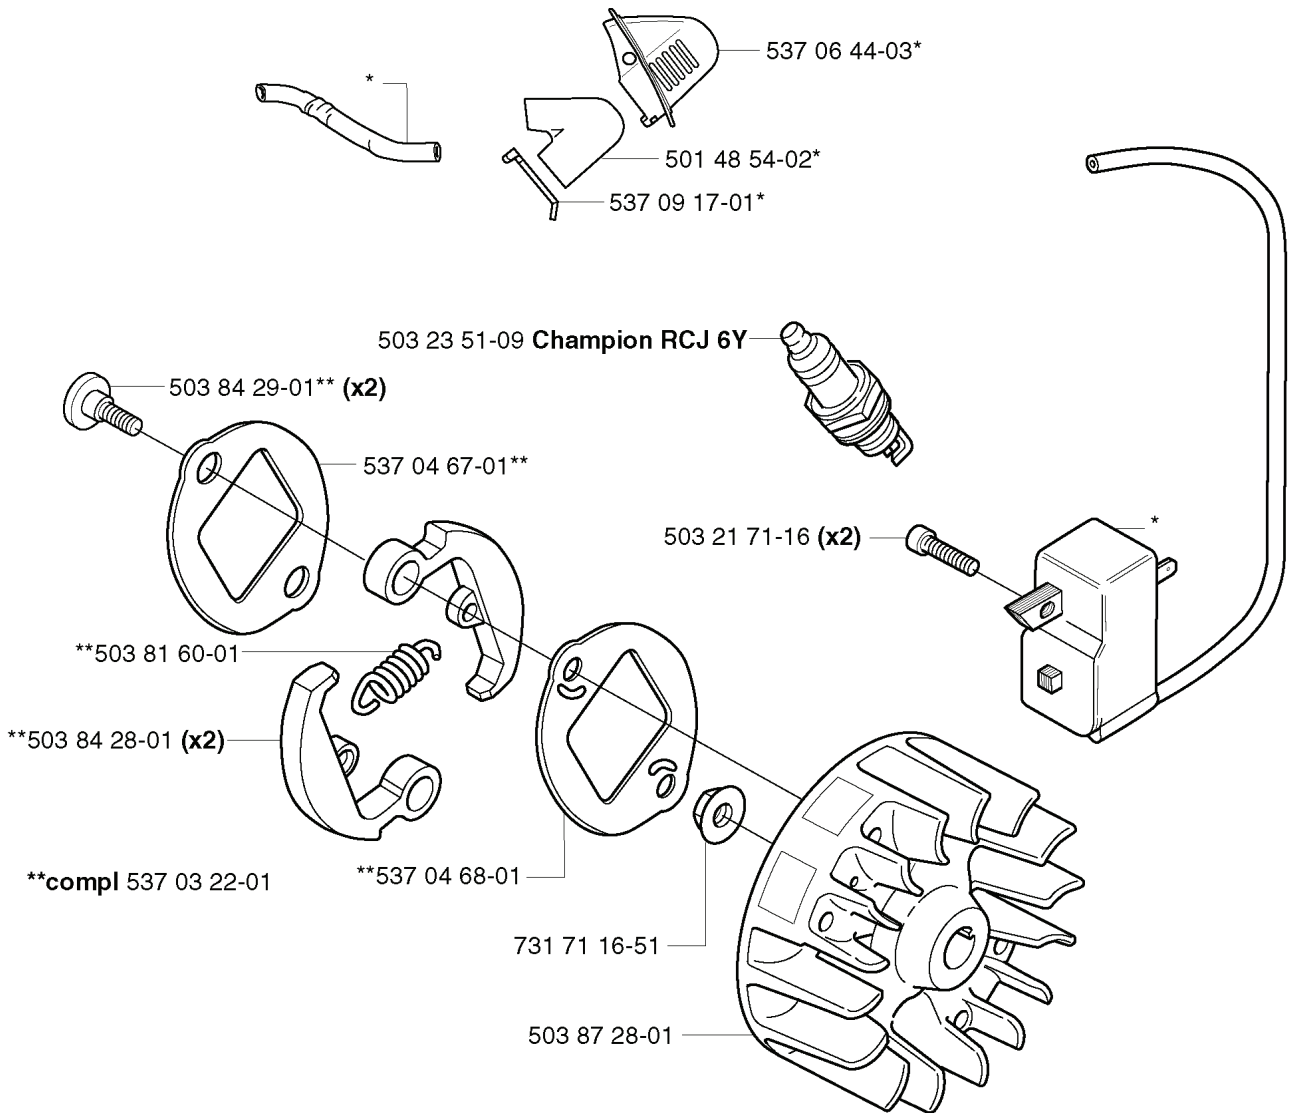

326P5x

REF.	PART NO.	DESCRIPTION	REMARK	QTY.	KIT
725 23 79-51	725237951	SCREW EHHM		1	
502 20 38-01	502203801	KNOB		1	
503 70 80-04	503708004	SLEEVE		1	
503 98 54-01	503985401	BEARING CAGE		1	
503 78 52-01	503785201	SUPPORTING BEARING		1	
735 58 08-10	735580810	LOCKWASHER		1	
537 17 48-01	537174801	TUBE		1	
537 18 10-01	537181001	DRIVE SHAFT		1	
537 18 09-01	537180901	DRIVE SHAFT		1	
725 23 72-71	725237271	SCREW EHHM		2	
503 20 07-10	503200710	SCREW IHSCFM		1	
503 71 54-01	503715401	LOCKING PLATE		1	
503 20 07-25	503200725	SCREW IHSCFM		2	
537 24 51-01	537245101	SPACER		1	
537 17 50-01	537175001	TUBE		1	
537 24 69-01	537246901	SLEEVE		2	
734 11 52-01	734115201	WASHER		4	
732 21 16-01	732211601	LOCK NUT		2	
537 08 38-01	537083801	LABEL		1	
537 24 68-01	537246801	PIPE		1	
732 25 12-01	732251201	HEXAGON LOCKING NUT		2	
731 23 14-01	731231401	HEXAGON NUT		1	
503 94 10-01	503941001	HOOK		1	
725 52 97-01	725529701	SCREW IHSCM		2	
503 20 07-16	503200716	SCREW IHSCFM		1	
503 87 26-01	503872601	CLUTCH DRUM ASSY		1	

**H** \* compl 537 04 23-01

REF.	PART NO.	DESCRIPTION	REMARK	QTY.	KIT
537 04 23-01	537042301	IGNITION MODULE		1	
537 06 44-03	537064403	COVER		1	
501 48 54-02	501485402	SPARK PLUG CAP		1	
537 09 17-01	537091701	SECURING PLATE		1	
503 23 51-09	503235109	SPARK PLUG	CHAMPION RCJ 6Y	1	
503 84 29-01	503842901	SCREW		2	
537 04 67-01	537046701	WASHER		1	
503 81 60-01	503816001	CLUTCH SPRING		1	
503 84 28-01	503842801	CLUTCH SHOE		2	
537 03 22-01	537032201	CLUTCH ASSY		1	
503 87 28-01	503872801	FLYWHEEL		1	
731 71 16-51	731711651	HEXAGON NUT FLANGE		1	
537 04 68-01	537046801	WASHER		1	
503 21 71-16	503217116	SCREW IHSCT		2	