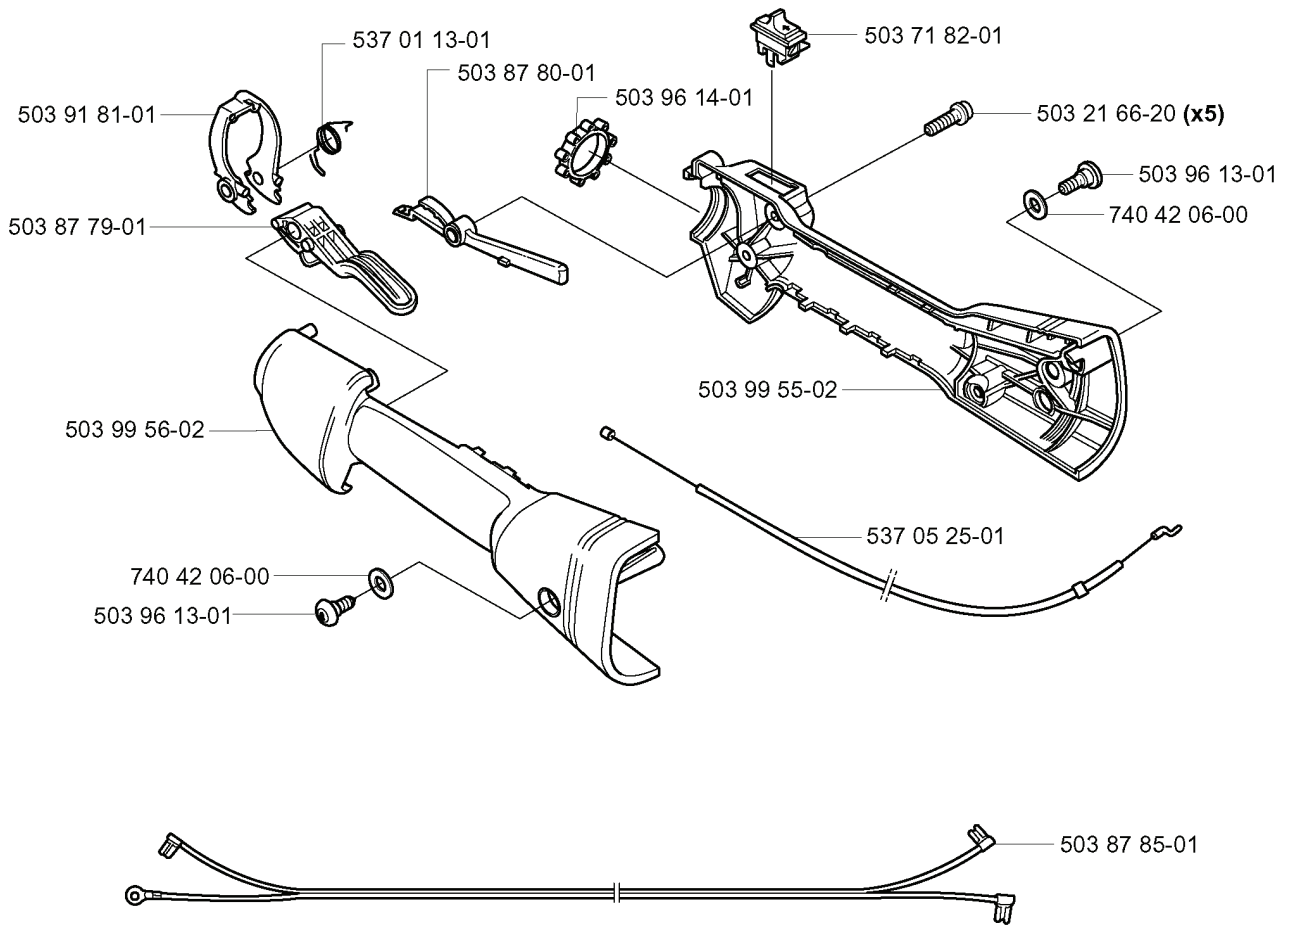

**F**

REF.	PART NO.	DESCRIPTION	REMARK	QTY.	KIT
502 20 65-03	502206503	SCREW EHHM		1	
502 20 40-01	502204001	KNOB		1	
537 06 63-01	537066301	FILTER COVER		1	
537 14 31-01	537143101	AIR FILTER ASSY		1	
740 68 11-21	740681121	V-RING		1	
537 05 78-01	537057801	BRACKET		1	
503 21 75-50	503217550	SCREW IHSCFT		2	
503 21 77-16	503217716	SCREW IHSCFT		1	
503 96 25-01	503962501	CHOKE CONTROL		1	
503 91 09-01	503910901	INSULATION WALL		1	
503 49 71-01	503497101	GASKET		1	
503 28 31-11	503283111	CARBURETTOR		1	
503 20 03-25	503200325	SCREW IHSCFM		2	
503 94 26-01	503942601	INLET PIPE		1	
503 22 65-04	503226504	SQUARE NUT		2	

**L**

**\*\*compl 537 04 12-01**

**\*compl 537 08 52-01**

REF.	PART NO.	DESCRIPTION	REMARK	QTY.	KIT
537 04 12-01	537041201	CLUTCH COVER		1	
537 07 36-01	537073601	SPRING		1	
503 21 75-20	503217520	SCREW IHSCFT		3	
537 03 23-01	537032301	CLAMPING SLEEVE ASSY		1	
503 21 68-25	503216825	SCREW IHSCFT		2	
537 03 24-01	537032401	INSULATOR		1	
503 21 77-16	503217716	SCREW IHSCFT		1	
503 87 26-01	503872601	CLUTCH DRUM ASSY		1	
537 08 85-01	537088501	GASKET		1	
503 21 71-16	503217116	SCREW IHSCFT		2	
503 21 66-20	503216620	SCREW IHSCFT		1	
537 08 52-01	537085201	CRANKCASE		1	
537 06 69-01	537066901	GASKET		1	
537 06 68-01	537066801	INSERT CRANKCASE		1	

# D

---

REF.	PART NO.	DESCRIPTION	REMARK	QTY.	KIT
5039181-01	503918101	THROTTLE LEVER		1	
5038779-01	503877901	THROTTLE TRIGGER		1	
5039956-02	503995602	HANDLE HALF		1	
5038780-01	503878001	THROTTLE LOCKOUT		1	
5370113-01	537011301	RECOIL SPRING		1	
5039614-01	503961401	ABSORBER		1	
5039955-02	503995502	HANDLE HALF		1	
5370525-01	537052501	THROTTLE CABLE ASSY		1	
5038785-01	503878501	SHORT CIRCUIT CABLE		1	
5037182-01	503718201	SWITCH		1	
5032166-20	503216620	SCREW IHSC		5	
5039613-01	503961301	SCREW		1	
7404206-00	740420600	O-RING		1	