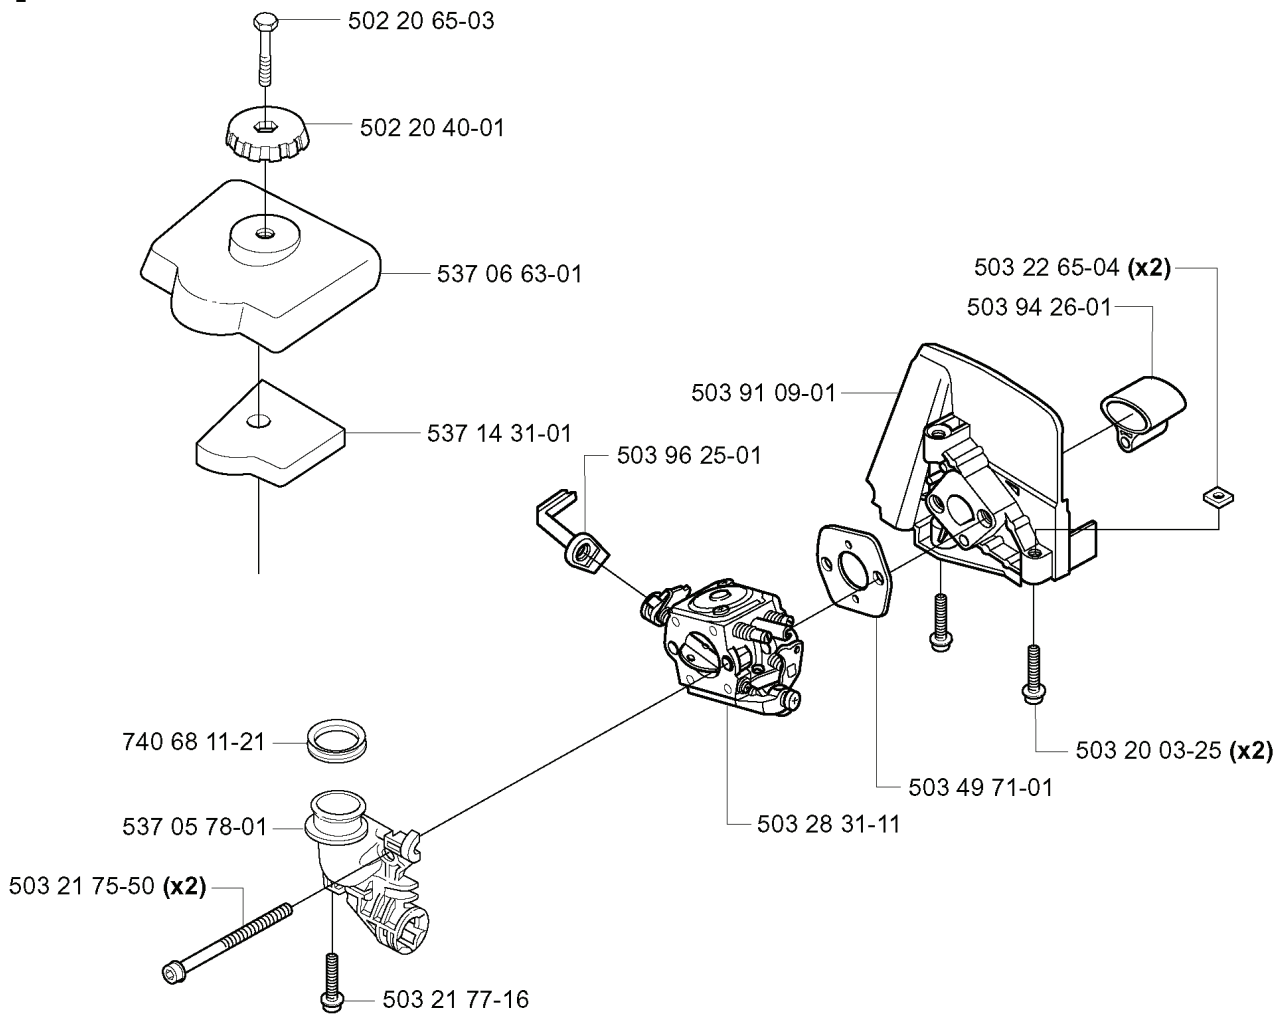

**G**

\*\*compl 503 87 33-02

\*compl 503 85 28-01

REF.	PART NO.	DESCRIPTION	REMARK	QTY.	KIT
503 87 33-02	503873302	BRIDGE		1	
735 31 08-20	735310820	E-CLIP		1	
503 87 36-01	503873601	SPRING		1	
503 87 35-02	503873502	STARTER PAWL		1	
503 21 66-20	503216620	SCREW IHSC T		3	
503 96 49-01	503964901	STARTER PULLEY		1	
503 21 77-16	503217716	SCREW IHSC T		1	
731 71 16-51	731711651	HEXAGON NUT FLANGE		1	
503 85 89-01	503858901	STARTER ROPE		1	
537 00 84-01	537008401	STARTER HANDLE		1	
503 85 87-01	503858701	STARTER HOUSING		1	
537 03 41-01	537034101	PROTECTIVE PLATE		1	
503 21 75-20	503217520	SCREW IHSC FT		1	
537 17 22-17	537172217	LABEL		1	
503 85 28-01	503852801	STARTER ASSY		1	

**F**

REF.	PART NO.	DESCRIPTION	REMARK	QTY.	KIT
502 20 65-03	502206503	SCREW EHHM		1	
502 20 40-01	502204001	KNOB		1	
537 06 63-01	537066301	FILTER COVER		1	
537 14 31-01	537143101	AIR FILTER ASSY		1	
740 68 11-21	740681121	V-RING		1	
537 05 78-01	537057801	BRACKET		1	
503 21 75-50	503217550	SCREW IHSCFT		2	
503 21 77-16	503217716	SCREW IHSCFT		1	
503 96 25-01	503962501	CHOKE CONTROL		1	
503 91 09-01	503910901	INSULATION WALL		1	
503 49 71-01	503497101	GASKET		1	
503 28 31-11	503283111	CARBURETTOR		1	
503 20 03-25	503200325	SCREW IHSCFM		2	
503 94 26-01	503942601	INLET PIPE		1	
503 22 65-04	503226504	SQUARE NUT		2	

**L**

**\*\*compl 537 04 12-01**

**\*compl 537 08 52-01**

REF.	PART NO.	DESCRIPTION	REMARK	QTY.	KIT
537 04 12-01	537041201	CLUTCH COVER		1	
537 07 36-01	537073601	SPRING		1	
503 21 75-20	503217520	SCREW IHSCFT		3	
537 03 23-01	537032301	CLAMPING SLEEVE ASSY		1	
503 21 68-25	503216825	SCREW IHSCFT		2	
537 03 24-01	537032401	INSULATOR		1	
503 21 77-16	503217716	SCREW IHSCFT		1	
503 87 26-01	503872601	CLUTCH DRUM ASSY		1	
537 08 85-01	537088501	GASKET		1	
503 21 71-16	503217116	SCREW IHSCFT		2	
503 21 66-20	503216620	SCREW IHSCFT		1	
537 08 52-01	537085201	CRANKCASE		1	
537 06 69-01	537066901	GASKET		1	
537 06 68-01	537066801	INSERT CRANKCASE		1	