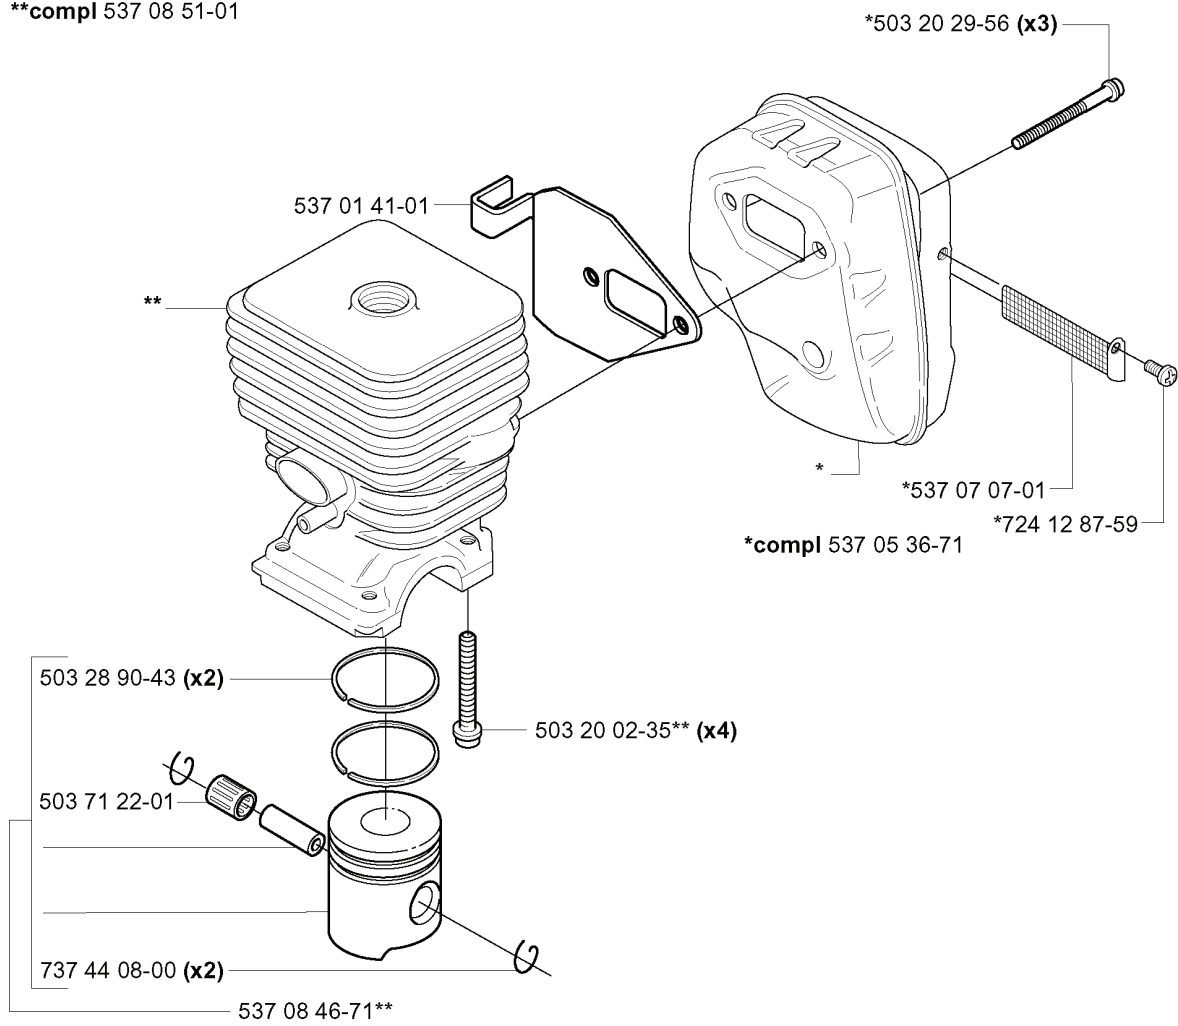

# **SPARE PARTS LIST**

**K** \*\*compl 537 08 51-01

---

REF.	PART NO.	DESCRIPTION	REMARK	QTY.	KIT
5370851-01	537085101	PISTON		1	
5370141-01	537014101	GASKET		1	
5032890-43	503289043	PISTON RING		2	
5037122-01	503712201	BEARING		1	
7374408-00	737440800	CIRCLIP		2	
5370846-71	537084671	PISTON		1	
5032002-35	503200235	SCREW IHSCFM		4	
5370536-71	537053671	MUFFLER CAT		1	
5032029-56	503202956	SCREW IHSCFM		3	
5370707-01	537070701	SPARK ARRESTER SCREEN		1	
7241287-59	724128759	SCREW CRPANM		1	

**B**

537 08 38-01

---

REF.	PART NO.	DESCRIPTION	REMARK	QTY.	KIT
537 07 85-01	537078501	TUBE		1	
537 07 87-01	537078701	DRIVE SHAFT		1	
537 08 38-01	537083801	LABEL		1	
503 87 26-01	503872601	CLUTCH DRUM ASSY		1	
537 08 55-01	537085501	HANDLE		1	
503 94 10-01	503941001	HOOK		1	
731 23 14-01	731231401	HEXAGON NUT		1	
503 20 07-16	503200716	SCREW IHSCFM		1	