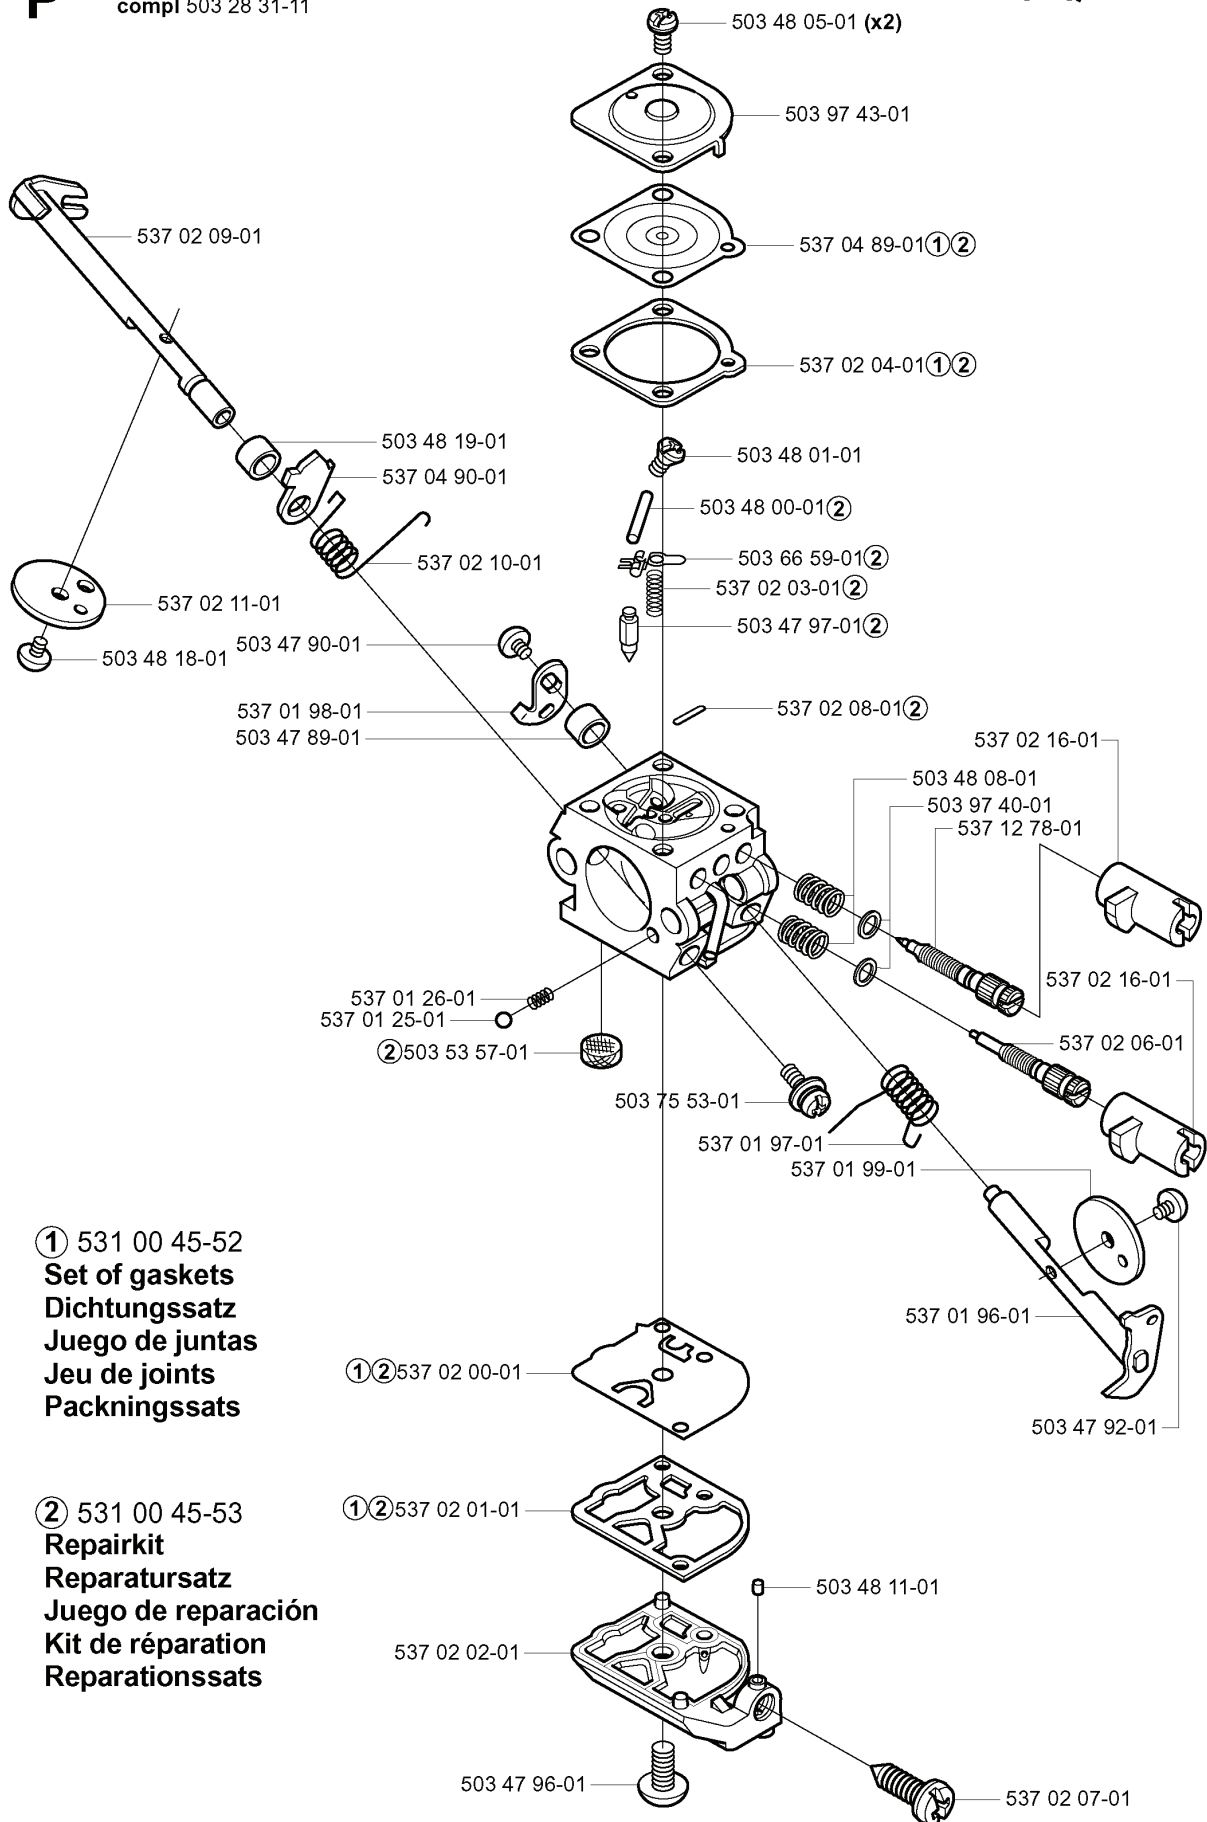

P

compl 503 28 31-11

ZAMA C1Q - EL 12

① 531 00 45-52
Set of gaskets
Dichtungssatz
Juego de juntas
Jeu de joints
Packningssats

② 531 00 45-53
Repairkit
Reparatursatz
Juego de reparación
Kit de réparation
Reparationsssats