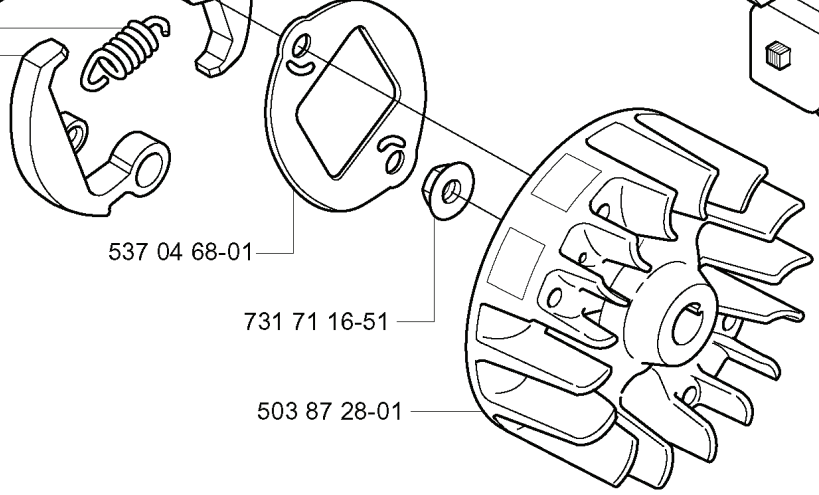

**B**

537 08 38-01

---

REF.	PART NO.	DESCRIPTION	REMARK	QTY.	KIT
537 07 85-01	537078501	TUBE		1	
537 07 87-01	537078701	DRIVE SHAFT		1	
537 08 38-01	537083801	LABEL		1	
503 87 26-01	503872601	CLUTCH DRUM ASSY		1	
537 08 55-01	537085501	HANDLE		1	
503 94 10-01	503941001	HOOK		1	
731 23 14-01	731231401	HEXAGON NUT		1	
503 20 07-16	503200716	SCREW IHSCFM		1	

**J**

\* compl 537 04 23-01

503 23 51-09 **Champion RCJ 6Y**

compl 537 03 22-01

REF.	PART NO.	DESCRIPTION	REMARK	QTY.	KIT
537 04 23-01	537042301	IGNITION MODULE		1	
537 06 44-03	537064403	COVER		1	
501 48 54-02	501485402	SPARK PLUG CAP		1	
537 09 17-01	537091701	SECURING PLATE		1	
503 23 51-09	503235109	SPARK PLUG	CHAMPION RCJ 6Y	1	
503 84 29-01	503842901	SCREW		2	
503 81 60-01	503816001	CLUTCH SPRING		1	
503 84 28-01	503842801	CLUTCH SHOE		2	
537 03 22-01	537032201	CLUTCH ASSY		1	
503 87 28-01	503872801	FLYWHEEL		1	
731 71 16-51	731711651	HEXAGON NUT FLANGE		1	
537 04 68-01	537046801	WASHER		1	
537 04 67-01	537046701	WASHER		1	
503 21 71-16	503217116	SCREW IHSCT		2	