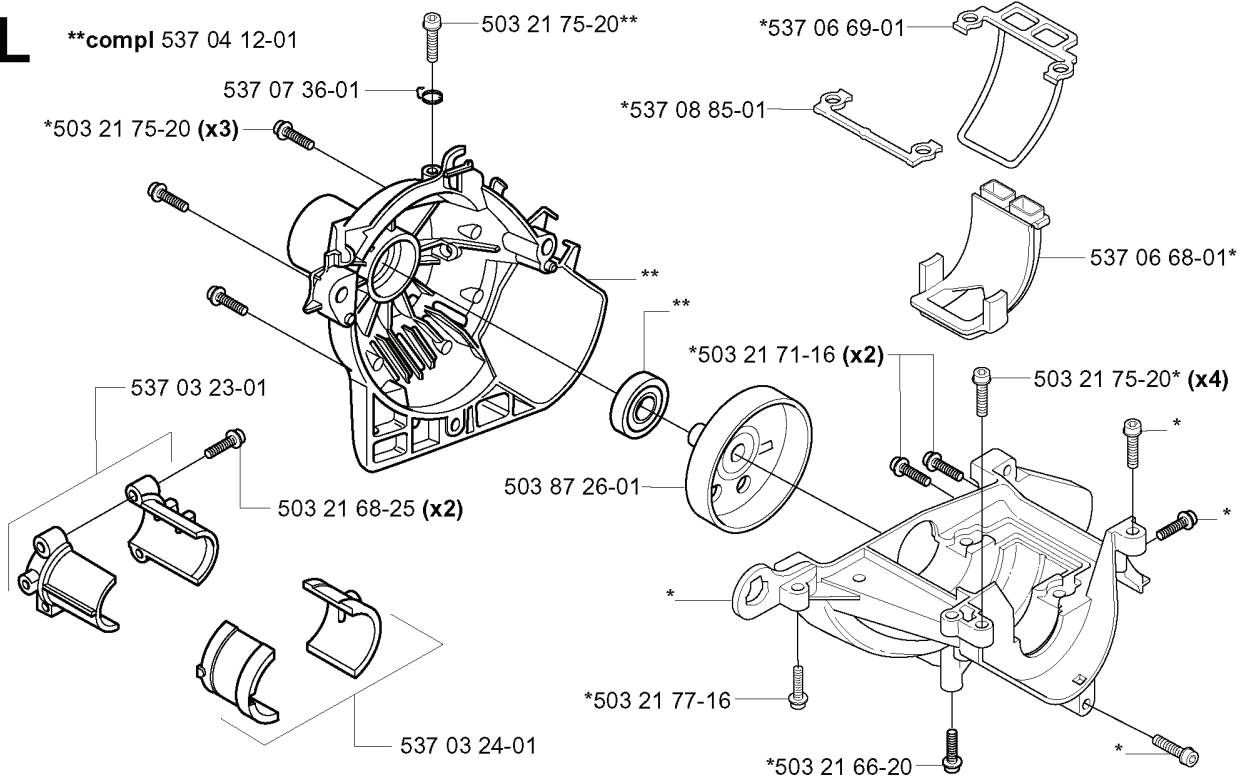

**G**

\*\*compl 503 87 33-02

\*compl 503 85 28-01

REF.	PART NO.	DESCRIPTION	REMARK	QTY.	KIT
503 87 33-02	503873302	BRIDGE		1	
735 31 08-20	735310820	E-CLIP		1	
503 87 36-01	503873601	SPRING		1	
503 87 35-02	503873502	STARTER PAWL		1	
503 21 66-20	503216620	SCREW IHSC T		3	
503 96 49-01	503964901	STARTER PULLEY		1	
503 21 77-16	503217716	SCREW IHSC T		1	
731 71 16-51	731711651	HEXAGON NUT FLANGE		1	
503 85 89-01	503858901	STARTER ROPE		1	
537 00 84-01	537008401	STARTER HANDLE		1	
503 85 87-01	503858701	STARTER HOUSING		1	
537 03 41-01	537034101	PROTECTIVE PLATE		1	
503 21 75-20	503217520	SCREW IHSC FT		1	
537 17 22-17	537172217	LABEL		1	
503 85 28-01	503852801	STARTER ASSY		1	

**F**

REF.	PART NO.	DESCRIPTION	REMARK	QTY.	KIT
502 20 65-03	502206503	SCREW EHHM		1	
502 20 40-01	502204001	KNOB		1	
537 06 63-01	537066301	FILTER COVER		1	
537 14 31-01	537143101	AIR FILTER ASSY		1	
740 68 11-21	740681121	V-RING		1	
537 05 78-01	537057801	BRACKET		1	
503 21 75-50	503217550	SCREW IHSCFT		2	
503 21 77-16	503217716	SCREW IHSCFT		1	
503 96 25-01	503962501	CHOKE CONTROL		1	
503 91 09-01	503910901	INSULATION WALL		1	
503 49 71-01	503497101	GASKET		1	
503 28 31-11	503283111	CARBURETTOR		1	
503 20 03-25	503200325	SCREW IHSCFM		2	
503 94 26-01	503942601	INLET PIPE		1	
503 22 65-04	503226504	SQUARE NUT		2	

**L**

**\*\*compl 537 04 12-01**

**\*compl 537 08 52-01**

REF.	PART NO.	DESCRIPTION	REMARK	QTY.	KIT
537 04 12-01	537041201	CLUTCH COVER		1	
537 07 36-01	537073601	SPRING		1	
503 21 75-20	503217520	SCREW IHSCFT		3	
537 03 23-01	537032301	CLAMPING SLEEVE ASSY		1	
503 21 68-25	503216825	SCREW IHSCFT		2	
537 03 24-01	537032401	INSULATOR		1	
503 21 77-16	503217716	SCREW IHSCFT		1	
503 87 26-01	503872601	CLUTCH DRUM ASSY		1	
537 08 85-01	537088501	GASKET		1	
503 21 71-16	503217116	SCREW IHSCFT		2	
503 21 66-20	503216620	SCREW IHSCFT		1	
537 08 52-01	537085201	CRANKCASE		1	
537 06 69-01	537066901	GASKET		1	
537 06 68-01	537066801	INSERT CRANKCASE		1	