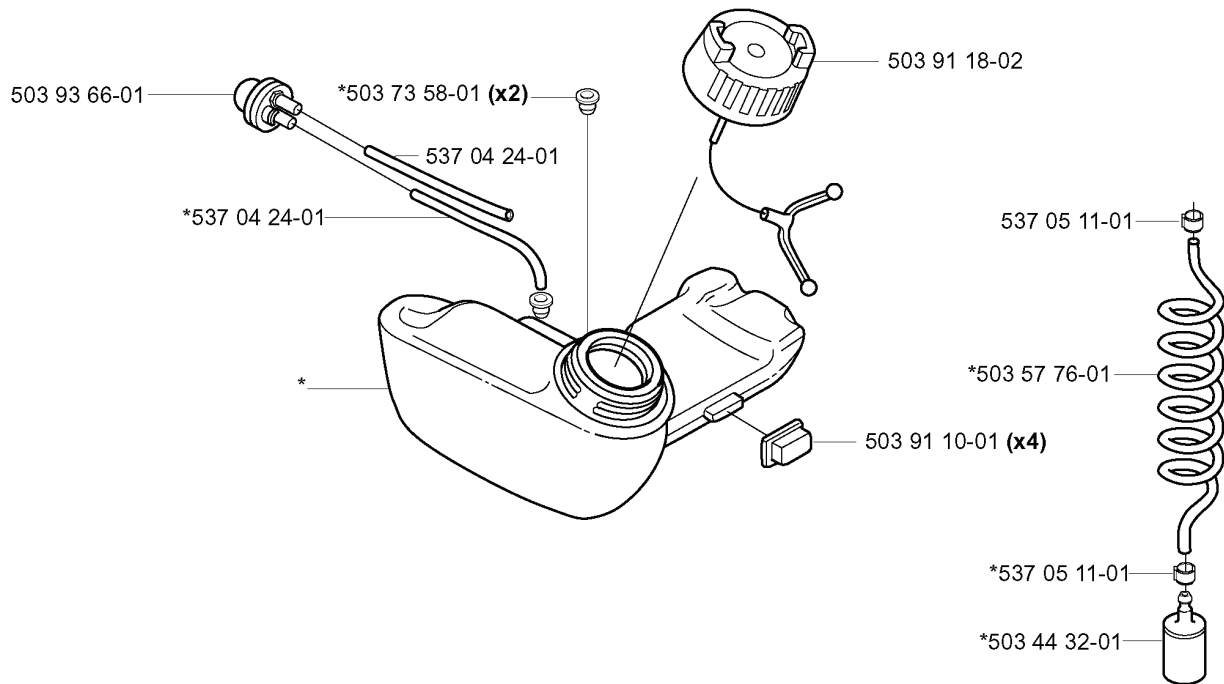

H *compl 537 06 86-02