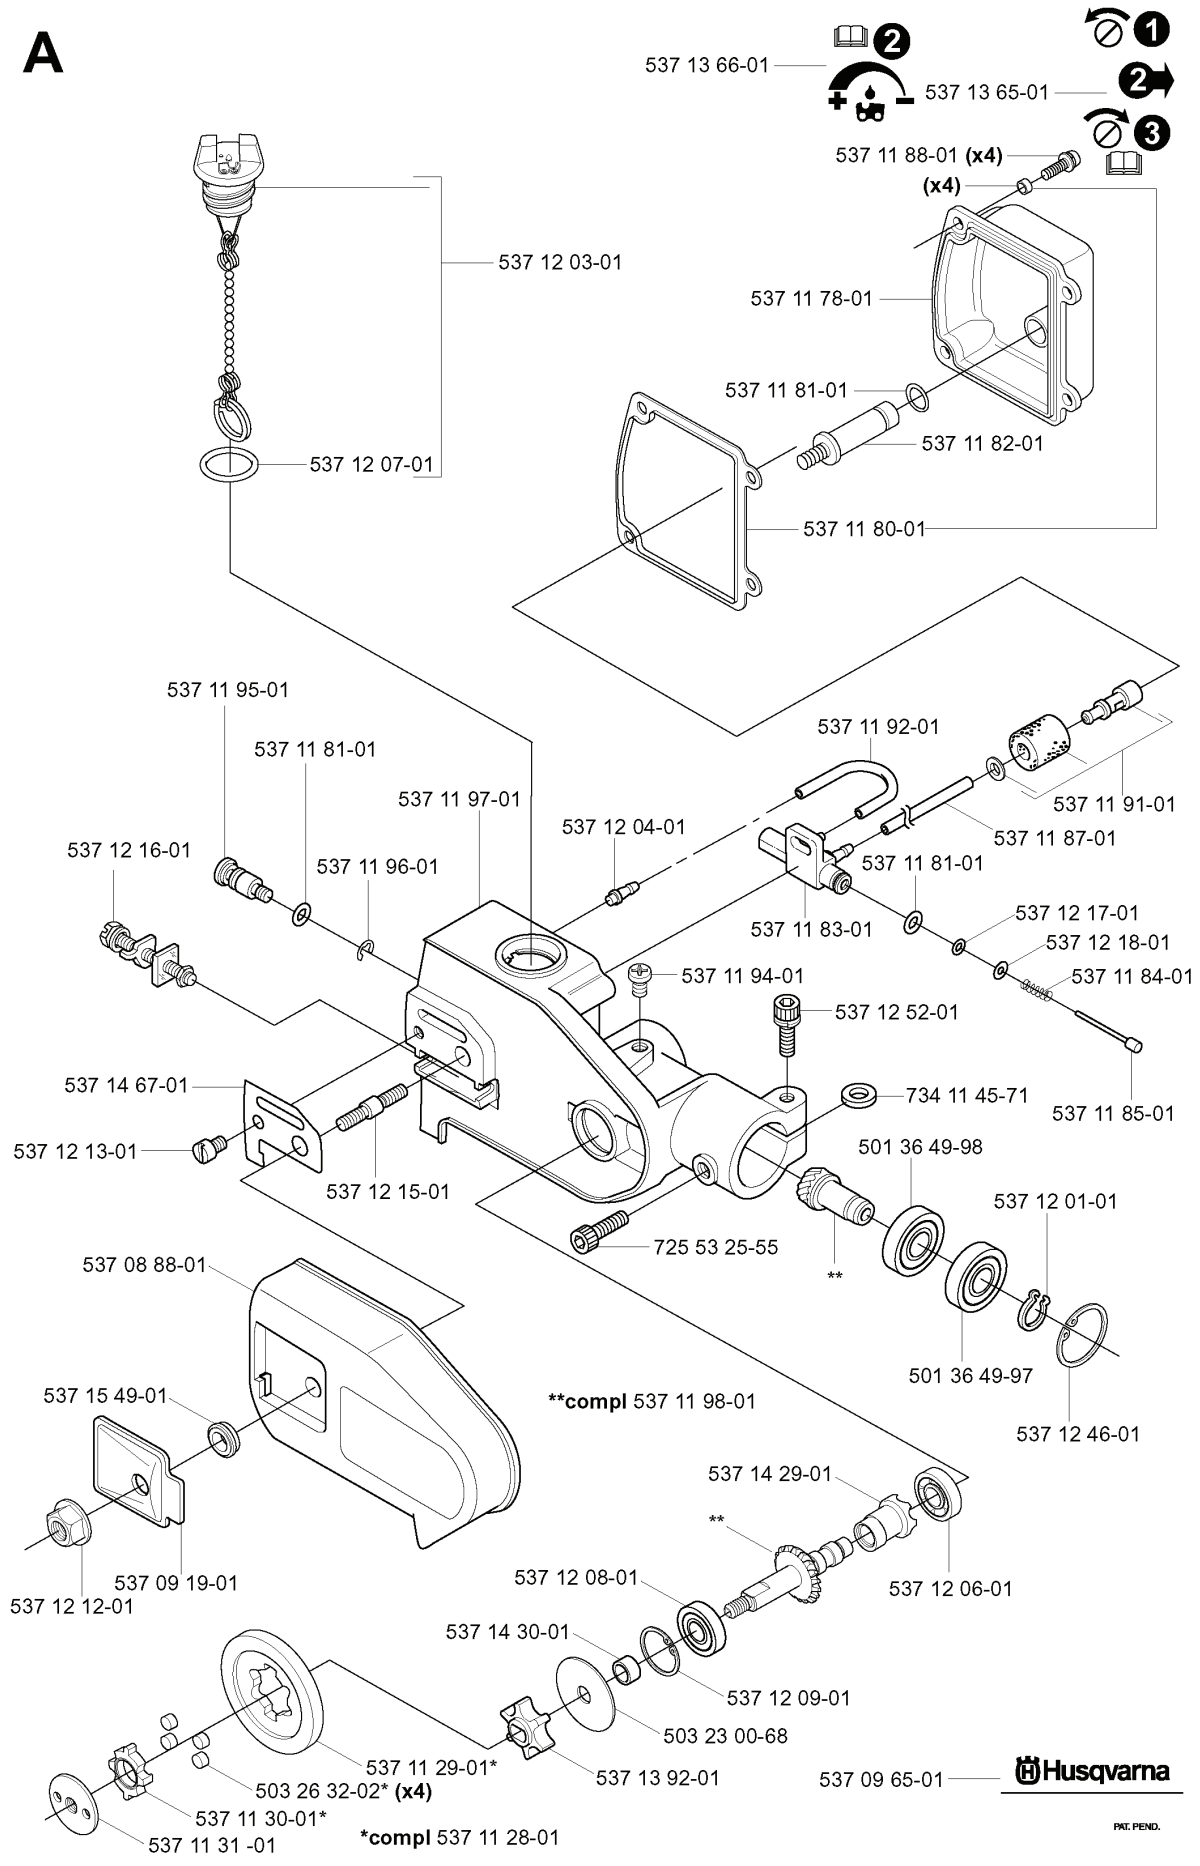

A

PRE. PEND.