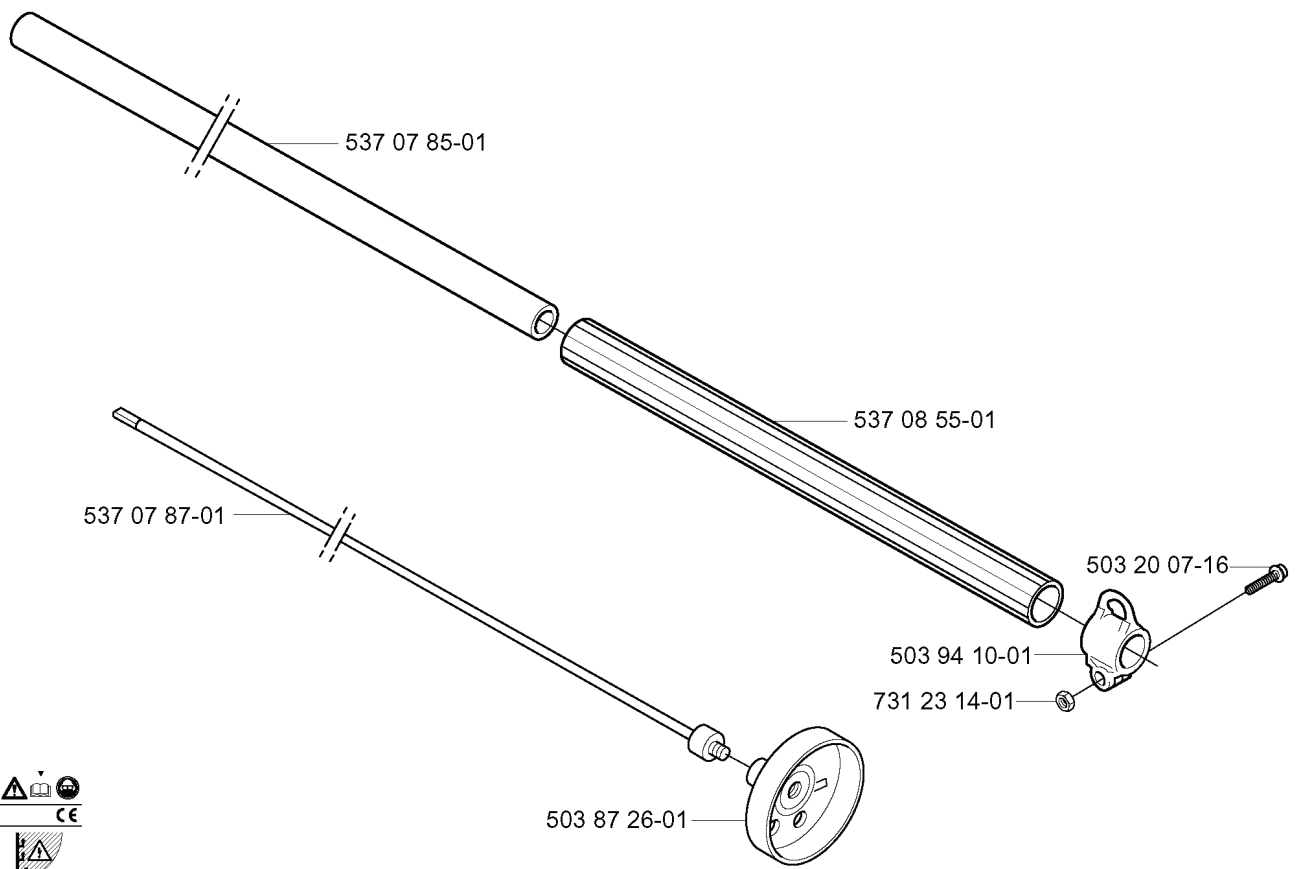

**B**

537 08 38-01

---

REF.	PART NO.	DESCRIPTION	REMARK	QTY.	KIT
537 07 85-01	537078501	TUBE		1	
537 07 87-01	537078701	DRIVE SHAFT		1	
537 08 38-01	537083801	LABEL		1	
503 87 26-01	503872601	CLUTCH DRUM ASSY		1	
537 08 55-01	537085501	HANDLE		1	
503 94 10-01	503941001	HOOK		1	
731 23 14-01	731231401	HEXAGON NUT		1	
503 20 07-16	503200716	SCREW IHSCFM		1	