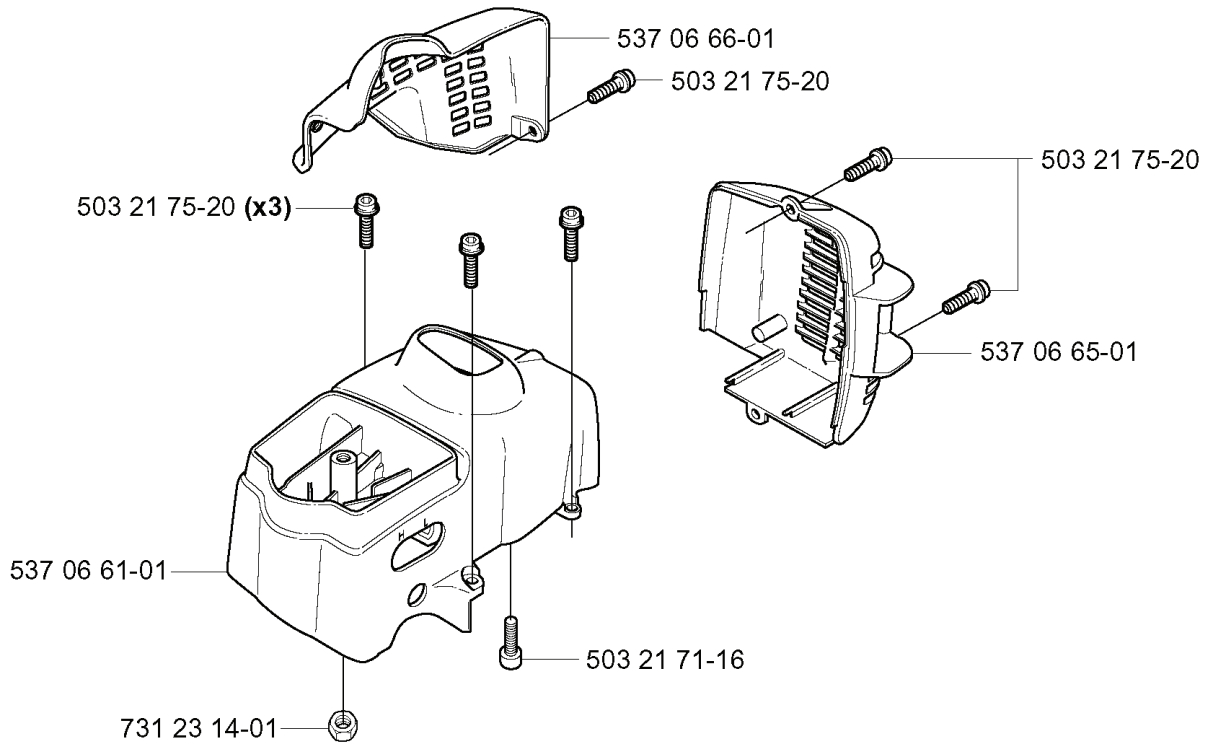

**B**

537 08 38-01

---

REF.	PART NO.	DESCRIPTION	REMARK	QTY.	KIT
537 07 85-01	537078501	TUBE		1	
537 07 87-01	537078701	DRIVE SHAFT		1	
537 08 38-01	537083801	LABEL		1	
503 87 26-01	503872601	CLUTCH DRUM ASSY		1	
537 08 55-01	537085501	HANDLE		1	
503 94 10-01	503941001	HOOK		1	
731 23 14-01	731231401	HEXAGON NUT		1	
503 20 07-16	503200716	SCREW IHSCFM		1	

**J**

\* compl 537 04 23-01

503 23 51-09 **Champion RCJ 6Y**

compl 537 03 22-01

REF.	PART NO.	DESCRIPTION	REMARK	QTY.	KIT
537 04 23-01	537042301	IGNITION MODULE		1	
537 06 44-03	537064403	COVER		1	
501 48 54-02	501485402	SPARK PLUG CAP		1	
537 09 17-01	537091701	SECURING PLATE		1	
503 23 51-09	503235109	SPARK PLUG	CHAMPION RCJ 6Y	1	
503 84 29-01	503842901	SCREW		2	
503 81 60-01	503816001	CLUTCH SPRING		1	
503 84 28-01	503842801	CLUTCH SHOE		2	
537 03 22-01	537032201	CLUTCH ASSY		1	
503 87 28-01	503872801	FLYWHEEL		1	
731 71 16-51	731711651	HEXAGON NUT FLANGE		1	
537 04 68-01	537046801	WASHER		1	
537 04 67-01	537046701	WASHER		1	
503 21 71-16	503217116	SCREW IHSCT		2	

# E

---

REF.	PART NO.	DESCRIPTION	REMARK	QTY.	KIT
5370661-01	537066101	CYLINDER COVER		1	
7312314-01	731231401	HEXAGON NUT		1	
5032171-16	503217116	SCREW IHSC T		1	
5370666-01	537066601	ARM PROTECTION		1	
5032175-20	503217520	SCREW IHSC FT		1	
5370665-01	537066501	HEAT PROTECTOR		1	