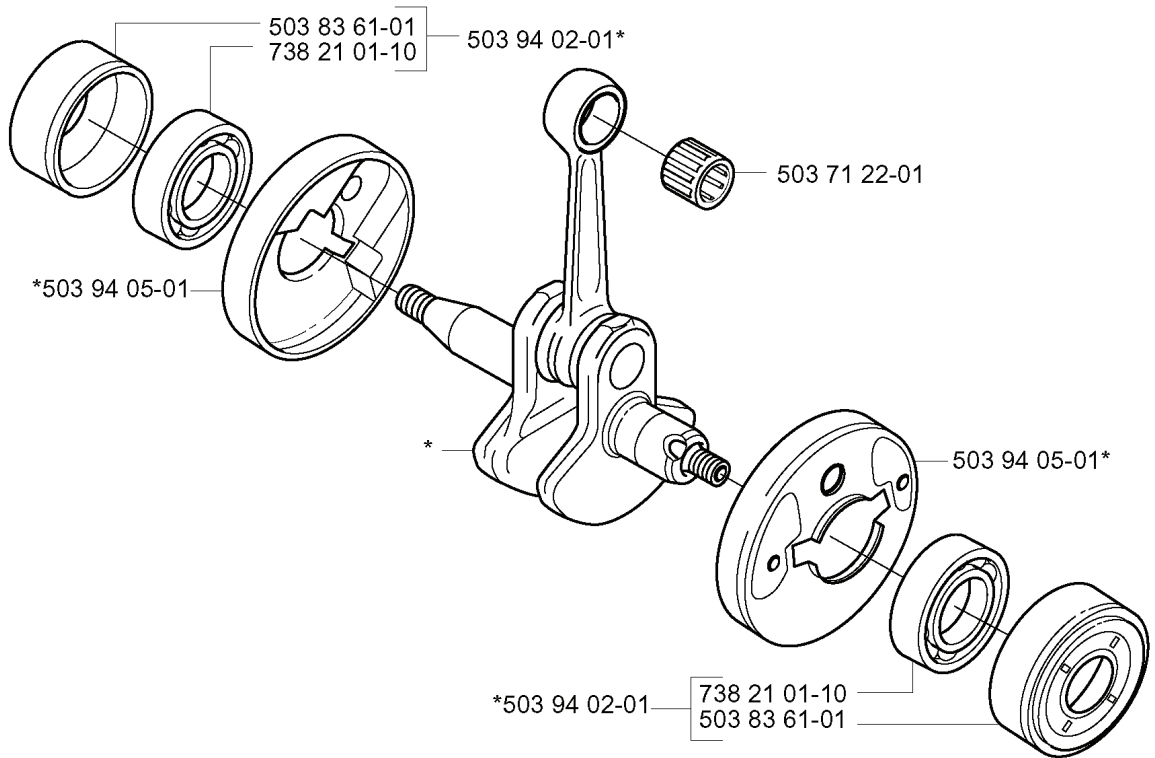

**L**

**\*\*compl 537 04 12-01**

**\*compl 537 08 52-01**

REF.	PART NO.	DESCRIPTION	REMARK	QTY.	KIT
537 04 12-01	537041201	CLUTCH COVER		1	
537 07 36-01	537073601	SPRING		1	
503 21 75-20	503217520	SCREW IHSCFT		3	
537 03 23-01	537032301	CLAMPING SLEEVE ASSY		1	
503 21 68-25	503216825	SCREW IHSCFT		2	
537 03 24-01	537032401	INSULATOR		1	
503 21 77-16	503217716	SCREW IHSCFT		1	
503 87 26-01	503872601	CLUTCH DRUM ASSY		1	
537 08 85-01	537088501	GASKET		1	
503 21 71-16	503217116	SCREW IHSCFT		2	
503 21 66-20	503216620	SCREW IHSCFT		1	
537 08 52-01	537085201	CRANKCASE		1	
537 06 69-01	537066901	GASKET		1	
537 06 68-01	537066801	INSERT CRANKCASE		1	

# D

---

REF.	PART NO.	DESCRIPTION	REMARK	QTY.	KIT
5039181-01	503918101	THROTTLE LEVER		1	
5038779-01	503877901	THROTTLE TRIGGER		1	
5039956-02	503995602	HANDLE HALF		1	
5038780-01	503878001	THROTTLE LOCKOUT		1	
5370113-01	537011301	RECOIL SPRING		1	
5039614-01	503961401	ABSORBER		1	
5039955-02	503995502	HANDLE HALF		1	
5370525-01	537052501	THROTTLE CABLE ASSY		1	
5038785-01	503878501	SHORT CIRCUIT CABLE		1	
5037182-01	503718201	SWITCH		1	
5032166-20	503216620	SCREW IHSC		5	
5039613-01	503961301	SCREW		1	
7404206-00	740420600	O-RING		1	

**M** \*compl 503 85 24-74

---

REF.	PART NO.	DESCRIPTION	REMARK	QTY.	KIT
503 85 24-74	503852474	CRANKSHAFT ASSY		1	
503 94 05-01	503940501	CUP		1	
738 21 01-10	738210110	BALL BEARING		1	
503 83 61-01	503836101	BEARING CAGE		1	
503 94 02-01	503940201	BEARING CAGE		1	
503 71 22-01	503712201	BEARING		1	