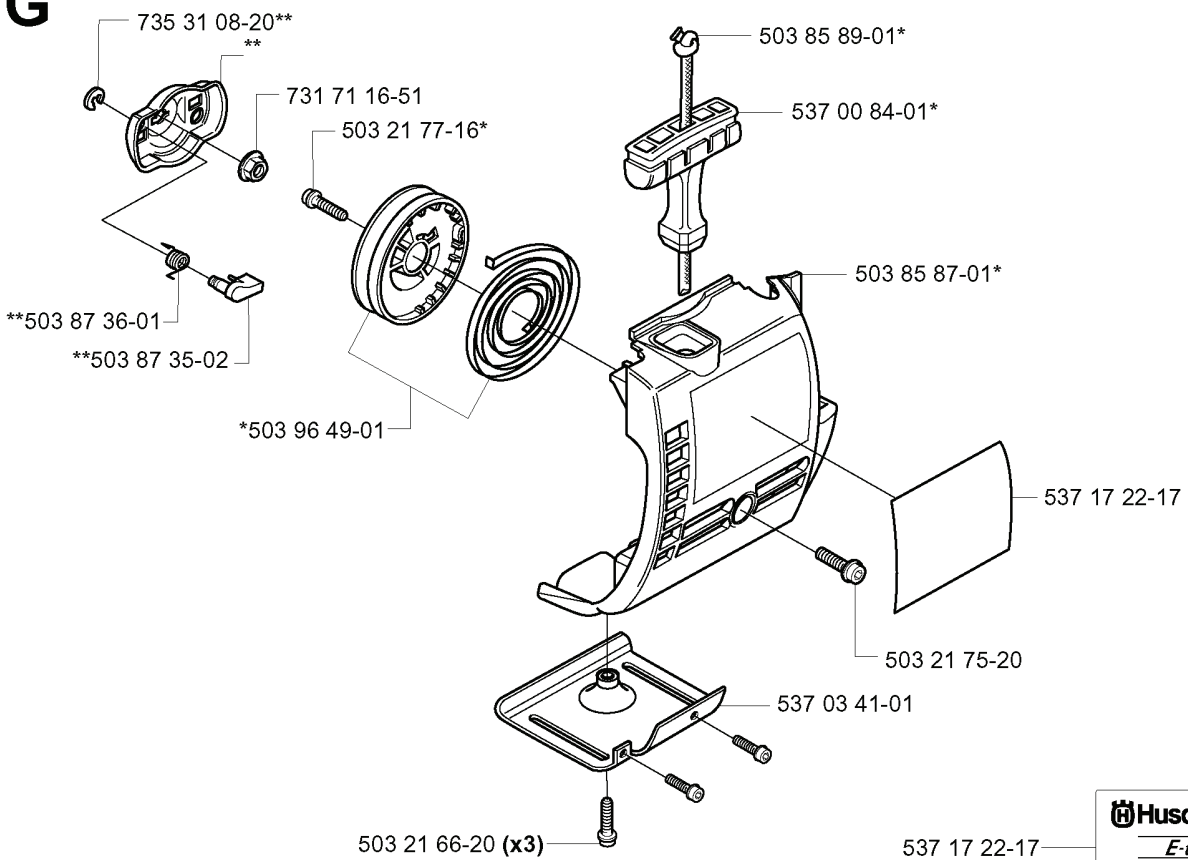

**J**

\* compl 537 04 23-01

503 23 51-09 **Champion RCJ 6Y**

compl 537 03 22-01

REF.	PART NO.	DESCRIPTION	REMARK	QTY.	KIT
537 04 23-01	537042301	IGNITION MODULE		1	
537 06 44-03	537064403	COVER		1	
501 48 54-02	501485402	SPARK PLUG CAP		1	
537 09 17-01	537091701	SECURING PLATE		1	
503 23 51-09	503235109	SPARK PLUG	CHAMPION RCJ 6Y	1	
503 84 29-01	503842901	SCREW		2	
503 81 60-01	503816001	CLUTCH SPRING		1	
503 84 28-01	503842801	CLUTCH SHOE		2	
537 03 22-01	537032201	CLUTCH ASSY		1	
503 87 28-01	503872801	FLYWHEEL		1	
731 71 16-51	731711651	HEXAGON NUT FLANGE		1	
537 04 68-01	537046801	WASHER		1	
537 04 67-01	537046701	WASHER		1	
503 21 71-16	503217116	SCREW IHSCT		2	

# E

---

REF.	PART NO.	DESCRIPTION	REMARK	QTY.	KIT
5370661-01	537066101	CYLINDER COVER		1	
7312314-01	731231401	HEXAGON NUT		1	
5032171-16	503217116	SCREW IHSC T		1	
5370666-01	537066601	ARM PROTECTION		1	
5032175-20	503217520	SCREW IHSC FT		1	
5370665-01	537066501	HEAT PROTECTOR		1	

**G**

\*\*compl 503 87 33-02

\*compl 503 85 28-01

REF.	PART NO.	DESCRIPTION	REMARK	QTY.	KIT
503 87 33-02	503873302	BRIDGE		1	
735 31 08-20	735310820	E-CLIP		1	
503 87 36-01	503873601	SPRING		1	
503 87 35-02	503873502	STARTER PAWL		1	
503 21 66-20	503216620	SCREW IHSC T		3	
503 96 49-01	503964901	STARTER PULLEY		1	
503 21 77-16	503217716	SCREW IHSC T		1	
731 71 16-51	731711651	HEXAGON NUT FLANGE		1	
503 85 89-01	503858901	STARTER ROPE		1	
537 00 84-01	537008401	STARTER HANDLE		1	
503 85 87-01	503858701	STARTER HOUSING		1	
537 03 41-01	537034101	PROTECTIVE PLATE		1	
503 21 75-20	503217520	SCREW IHSC FT		1	
537 17 22-17	537172217	LABEL		1	
503 85 28-01	503852801	STARTER ASSY		1	