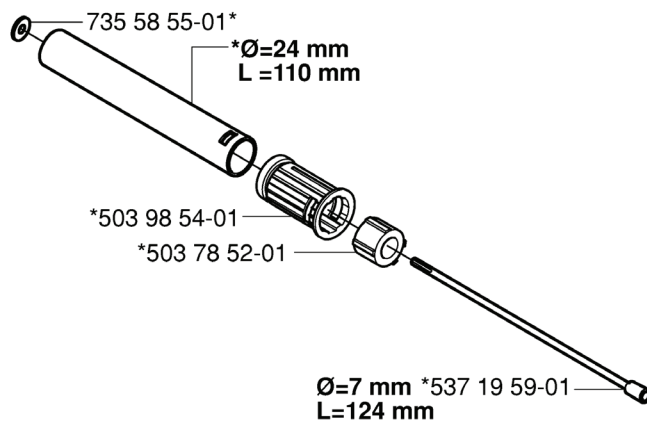

REF.	PART NO.	DESCRIPTION	REMARK	QTY.	KIT
1	537299201	OIL PUMP ASSY		1	
2	740420300	O-RING		1	1
3	503230016	WASHER		1	1
4	503184901	SPRING		1	1
5	503230016	WASHER		1	1
6	503808302	PUMP PISTON		1	1
7	725532755	SCREW IHSCM		1	
8	537281502	TANK CAP ASSY		1	
9	593620401	CAP ASSY		1	
12	725532955	SCREW IHSCM		5	
13	537330101	SEALING		1	
14	537291001	O-RING		1	
15	537291101	HOSE		1	
16	537371501	HOSE CLAMP		1	
17	504710003	OIL PLUMMET		1	
18	504340004	FITTING		1	
19	537371501	HOSE CLAMP		1	
20	537290901	CIRCLIP		1	
21	537056801	ADJUSTER		1	
22	503978201	SPRING		1	
23	537331701	OIL DUCT		1	
24	537228201	CHAIN TENSIONER		1	
25	537194201	CHAIN GUIDE PLATE		1	
26	738210004	BALL BEARING		1	
27	735312710	CIRCLIP		1	
28	735311200	CIRCLIP		1	
29	537329201	SEALING		1	
30	537194401	BAR BOLT		1	
31	537299001	GEAR WHEEL KIT		1	
32	738219904	BALL BEARING		1	
33	725533355	SCREW IHSCM		1	
34	731231801	HEXAGON NUT		1	
35	537246001	COVER		1	
36	725532755	SCREW IHSCM		1	
37	537227401	HOUSING		1	
38	738219904	BALL BEARING		1	
39	537247701	SPACER		1	
40	738219904	BALL BEARING		1	
41	735311100	CIRCLIP		1	
42	735312510	CIRCLIP		1	
43	731711651	HEXAGON NUT FLANGE		1	
44	503230068	WASHER		1	
45	537271801	FLYWHEEL		1	
46	537271501	HUB		1	45
47	537271701	BUSHING		2	45
48	537271401	RING		1	45
49	537271601	HUB CAP		1	
50	537230001	LABEL		1	

B Saw Attachment
*compl 537 19 58-01

537 19 84-01