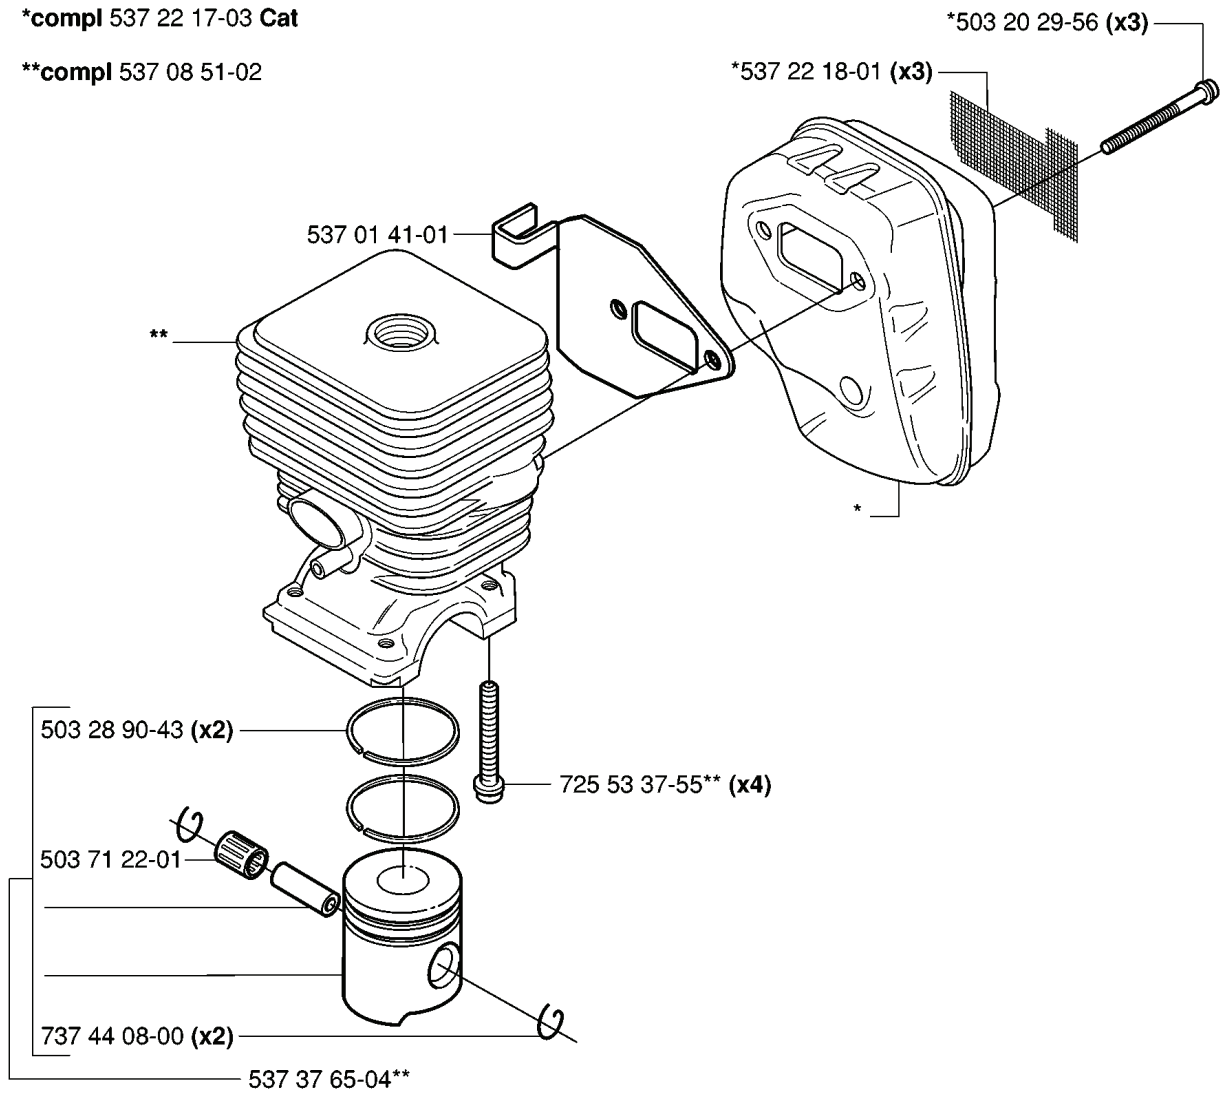

J

*compl 537 22 17-03 Cat

**compl 537 08 51-02