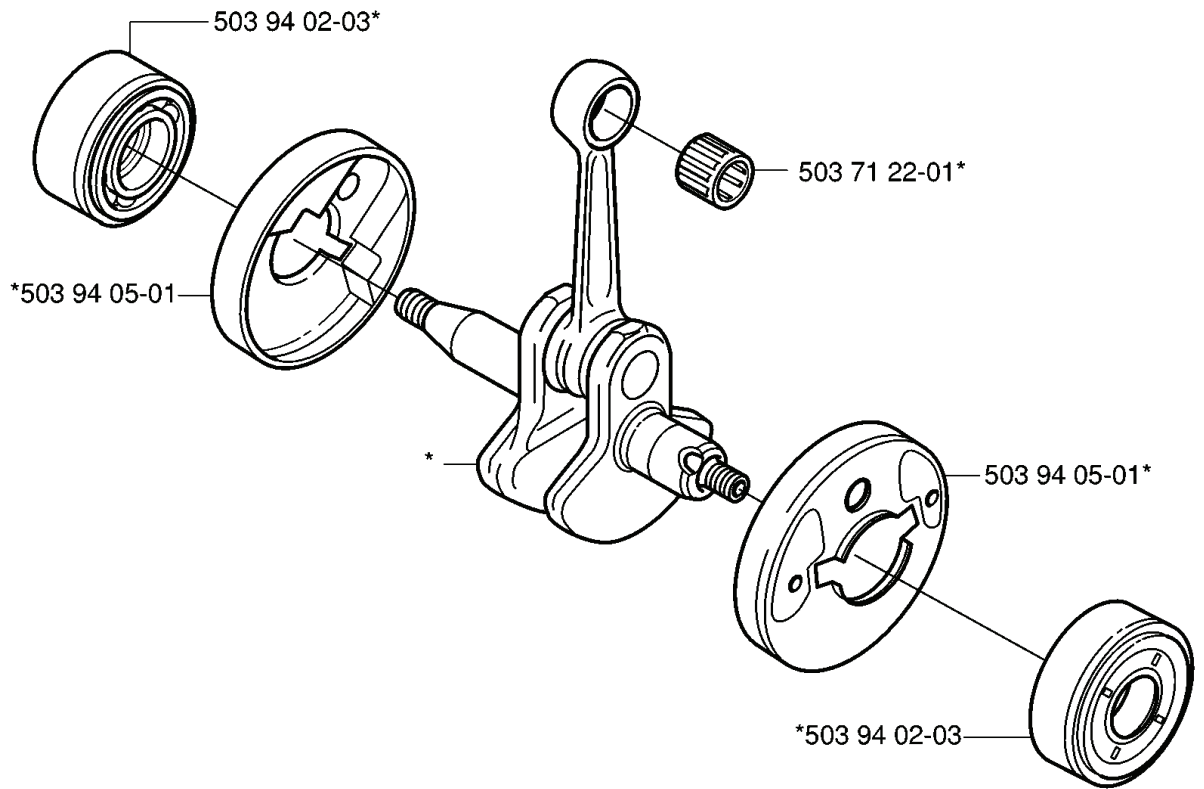

L

*compl 503 85 24-74