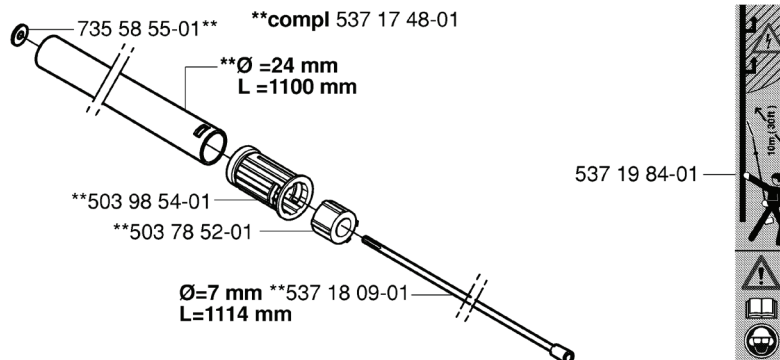

B 326P4

B 326P5x

B Saw Attachment