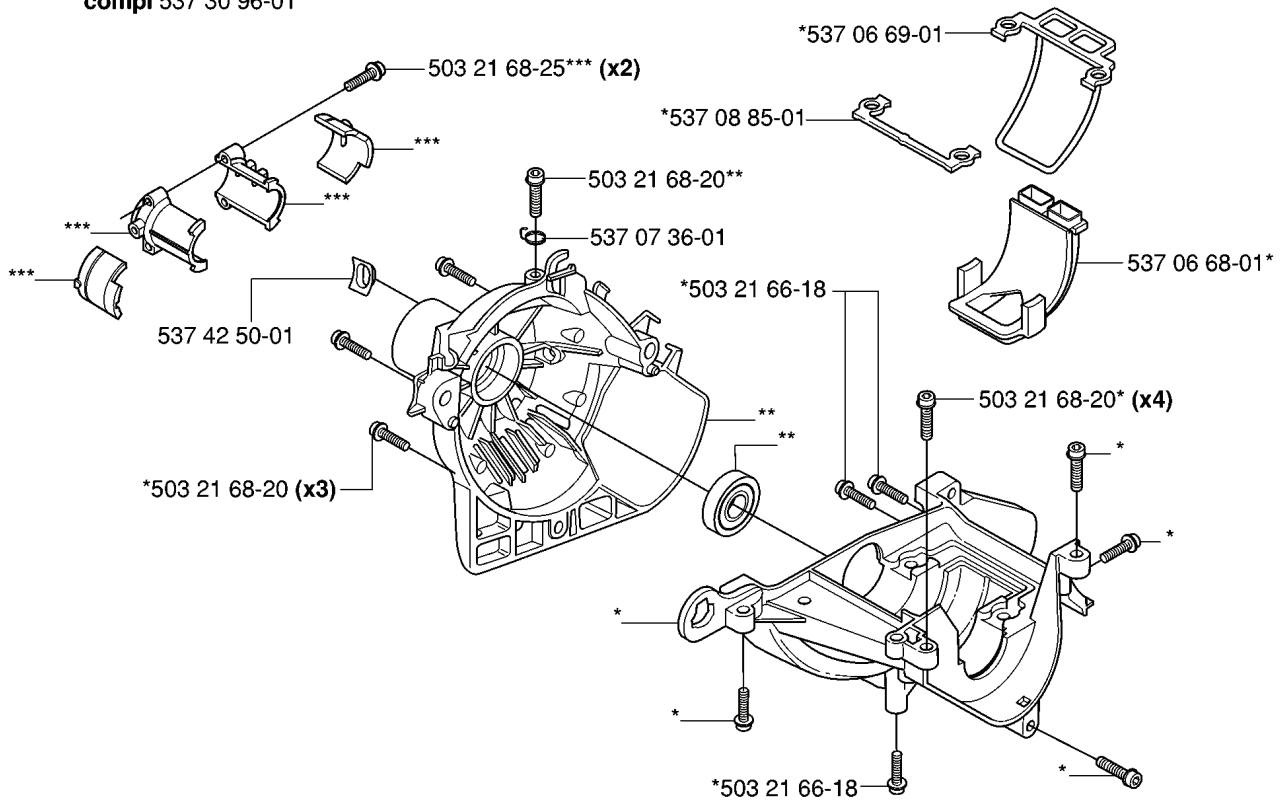

H * compl 537 44 87-01
** compl 537 03 22-01

REF.	PART NO.	DESCRIPTION	REMARK	QTY.	KIT
537 44 87-01	537448701			1	
537 06 44-03	537064403	COVER		1	
537 23 96-01	537239601	SPARK PLUG CAP		1	
537 09 17-01	537091701	SECURING PLATE		1	
503 23 51-09	503235109	SPARK PLUG	CHAMPION RCJ 6Y	1	
503 84 29-02	503842902	SCREW		2	
537 04 67-01	537046701	WASHER		1	
503 81 60-01	503816001	CLUTCH SPRING		1	
503 84 28-01	503842801	CLUTCH SHOE		2	
537 03 22-01	537032201	CLUTCH ASSY		1	
537 04 68-02	537046802	WASHER		1	
731 71 16-51	731711651	HEXAGON NUT FLANGE		1	
537 24 96-02	537249602	FLYWHEEL		1	
503 21 71-16	503217116	SCREW IHSCT		2	

E

REF.	PART NO.	DESCRIPTION	REMARK	QTY.	KIT
502 20 65-03	502206503	SCREW EHHM		1	
502 20 40-01	502204001	KNOB		1	
537 06 63-01	537066301	FILTER COVER		1	
537 14 31-01	537143101	AIR FILTER ASSY		1	
740 68 11-21	740681121	V-RING		1	
537 05 78-01	537057801	BRACKET		1	
503 21 75-50	503217550	SCREW IHSCFT		2	
503 21 77-16	503217716	SCREW IHSCFT		1	
503 28 34-01	503283401	CARBURETTOR	ZAMA C1Q-EL24	1	
503 49 71-01	503497101	GASKET		1	
503 20 03-25	503200325	SCREW IHSCFM		2	
503 96 25-01	503962501	CHOKE CONTROL		1	
503 91 09-01	503910901	INSULATION WALL		1	
503 94 26-01	503942601	INLET PIPE		1	
503 22 65-04	503226504	SQUARE NUT		2	

L

*compl 503 85 24-74

REF.	PART NO.	DESCRIPTION	REMARK	QTY.	KIT
503 85 24-74	503852474	CRANKSHAFT ASSY		1	
503 94 02-03	503940203	BEARING CAGE		1	
503 94 05-01	503940501	CUP		1	
503 71 22-01	503712201	BEARING		1	

K *compl 537 08 52-01
**compl 537 04 12-05
***compl 537 30 96-01

REF.	PART NO.	DESCRIPTION	REMARK	QTY.	KIT
537 30 96-01	537309601	SLEEVE		1	
503 21 66-18	503216618	SCREW IHSCFT		1	
537 07 36-01	537073601	SPRING		1	
503 21 68-20	503216820	SCREW IHSCFT		1	
503 21 68-25	503216825	SCREW IHSCFT		2	
537 04 12-05	537041205	CLUTCH COVER		1	
537 06 69-01	537066901	GASKET		1	
537 08 85-01	537088501	GASKET		1	
537 06 68-01	537066801	INSERT CRANKCASE		1	
537 08 52-01	537085201	CRANKCASE		1	
537 42 50-01	537425001	PROTECTIVE PLATE		1	