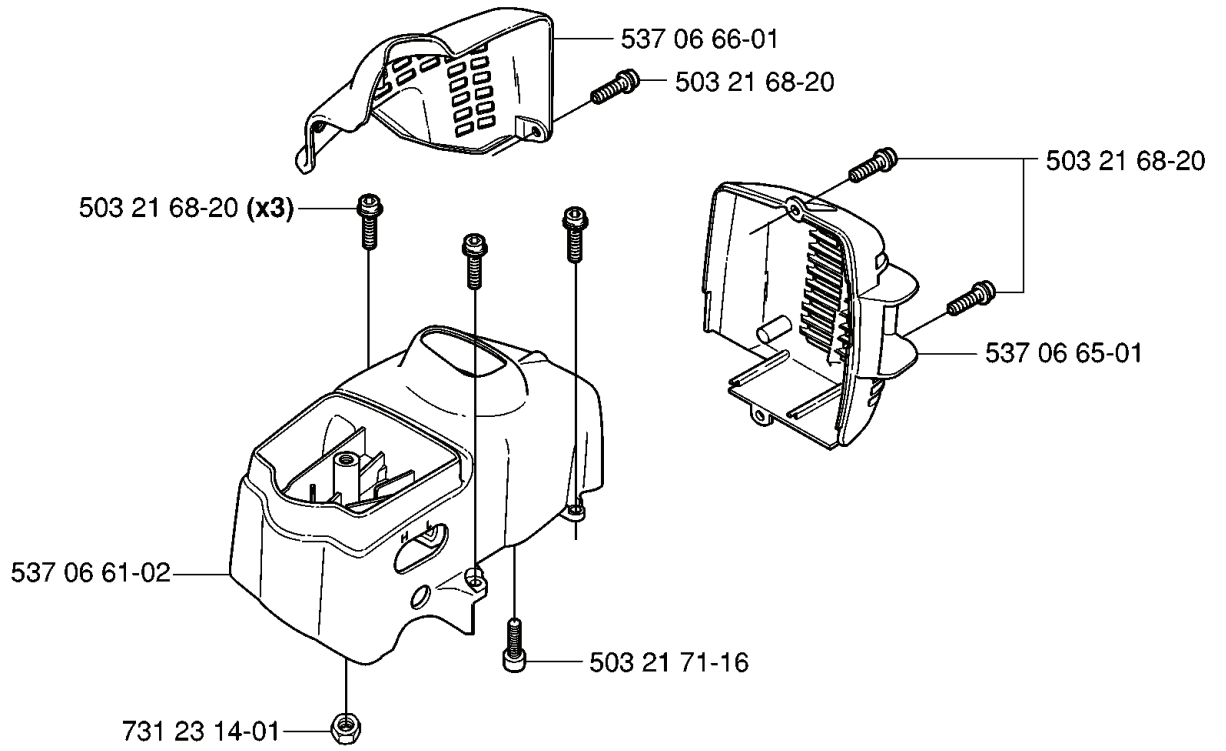

ERIES SAW ATTACHMENT, 20062800001-2

SPARE PARTS LIST

D

REF.	PART NO.	DESCRIPTION	REMARK	QTY.	KIT
537 06 61-02	537066102	CYLINDER COVER		1	
731 23 14-01	731231401	HEXAGON NUT		1	
503 21 71-16	503217116	SCREW IHSC T		1	
537 06 65-01	537066501	HEAT PROTECTOR		1	
503 21 68-20	503216820	SCREW IHSC FT		1	
537 06 66-01	537066601	ARM PROTECTION		1	

M Accessories
Zubehöre
Accessoires
Acessorios
Tillbehör

*compl 537 04 07-10

REF.	PART NO.	DESCRIPTION	REMARK	QTY.	KIT
537 04 07-10	537040710	ACCESSORY BAG		1	
501 69 17-01	501691701	COMBINATION WRENCH		1	
502 21 58-01	502215801	WRENCH		1	
503 98 96-01	503989601	GREASE		1	
531 00 92-05	531009205	GREASE		1	
501 95 92-45	501959245	BAR	12	1	
501 95 92-40	501959240	BAR	10	1	
501 84 21-45	501842145	SAW CHAIN	12	1	
501 84 21-40	501842140	SAW CHAIN	10	1	
537 12 99-01	537129901	BAR COVER		1	
537 21 62-02	537216202	HARNESS	USA	1	
537 21 62-01	537216201	HARNESS		1	

G *compl 537 06 86-02

REF.	PART NO.	DESCRIPTION	REMARK	QTY.	KIT
5370686-02	537068602	FUEL TANK		1	
5039366-01	503936601	PURGE		1	
5370424-01	537042401	FUEL HOSE		1	
5037358-01	503735801	BUSHING		2	
5039110-01	503911001	SUSPENSION		4	
5034432-01	503443201	FUEL FILTER		1	
5371849-01	537184901	O-RING		1	
5443250-01	544325001	FUEL HOSE		1	
5039118-02	503911802	TANK CAP		1	

C

REF.	PART NO.	DESCRIPTION	REMARK	QTY.	KIT
5039181-01	503918101	THROTTLE LEVER		1	
5038779-03	503877903	THROTTLE TRIGGER		1	
5039956-01	503995601	HANDLE HALF	326P4	1	
5039956-02	503995602	HANDLE HALF	326P5X	1	
5039613-01	503961301	SCREW		1	
5374142-01	537414201	SHORT CIRCUIT CABLE		1	
5441717-01	544171701	THROTTLE CABLE ASSY		1	
5039955-02	503995502	HANDLE HALF	326P5X	1	
5039955-01	503995501	HANDLE HALF	326P4	1	
5039614-01	503961401	ABSORBER		1	
5038780-01	503878001	THROTTLE LOCKOUT		1	
5370113-01	537011301	RECOIL SPRING		1	
5374190-01	537419001	SWITCH		1	
7404206-00	740420600	O-RING		1	
5032166-18	503216618	SCREW IH SCT		2	