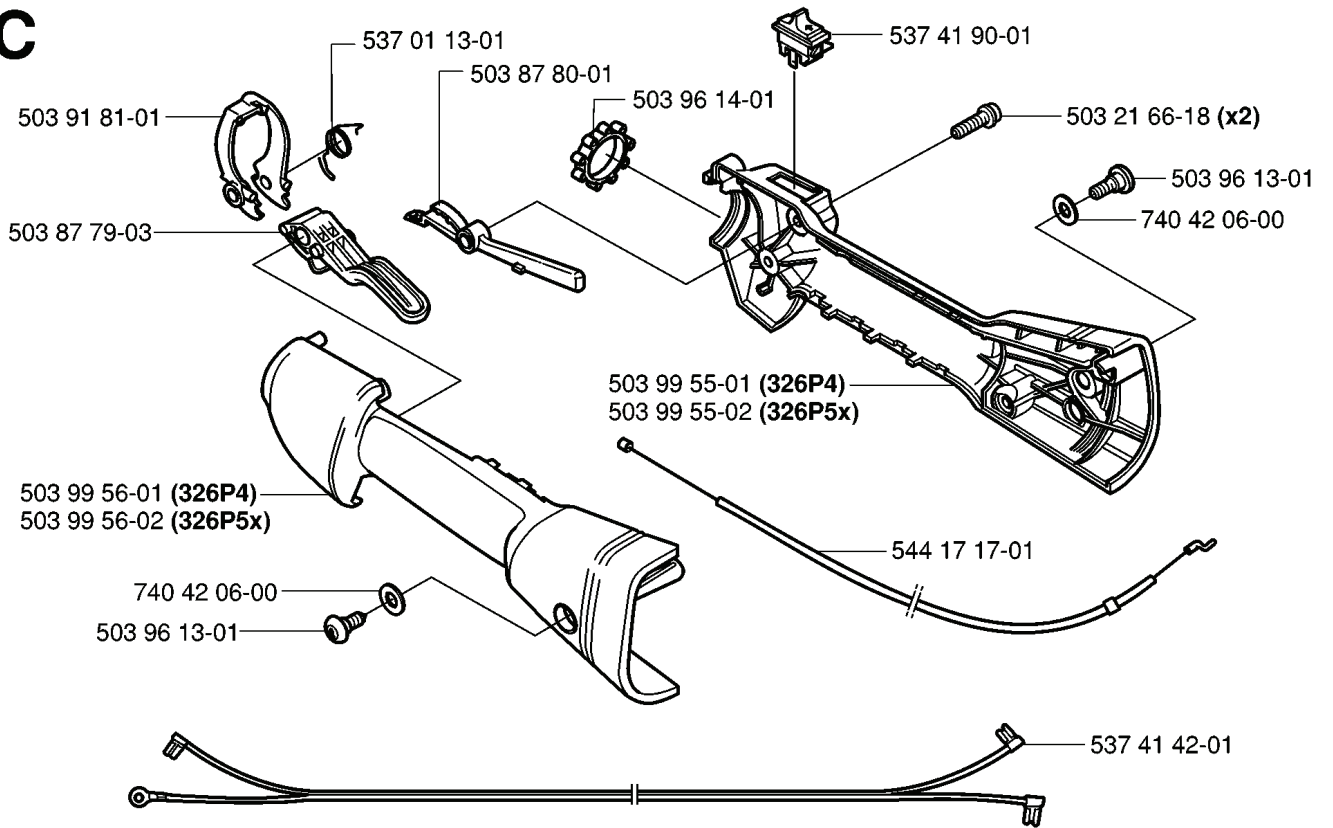

ERIES SAW ATTACHMENT, 20062800001-2

SPARE PARTS LIST

D

REF.	PART NO.	DESCRIPTION	REMARK	QTY.	KIT
537 06 61-02	537066102	CYLINDER COVER		1	
731 23 14-01	731231401	HEXAGON NUT		1	
503 21 71-16	503217116	SCREW IHSC T		1	
537 06 65-01	537066501	HEAT PROTECTOR		1	
503 21 68-20	503216820	SCREW IHSC FT		1	
537 06 66-01	537066601	ARM PROTECTION		1	

M Accessories
Zubehöre
Accessoires
Acessorios
Tillbehör

*compl 537 04 07-10

REF.	PART NO.	DESCRIPTION	REMARK	QTY.	KIT
537 04 07-10	537040710	ACCESSORY BAG		1	
501 69 17-01	501691701	COMBINATION WRENCH		1	
502 21 58-01	502215801	WRENCH		1	
503 98 96-01	503989601	GREASE		1	
531 00 92-05	531009205	GREASE		1	
501 95 92-45	501959245	BAR	12	1	
501 95 92-40	501959240	BAR	10	1	
501 84 21-45	501842145	SAW CHAIN	12	1	
501 84 21-40	501842140	SAW CHAIN	10	1	
537 12 99-01	537129901	BAR COVER		1	
537 21 62-02	537216202	HARNESS	USA	1	
537 21 62-01	537216201	HARNESS		1	

C

REF.	PART NO.	DESCRIPTION	REMARK	QTY.	KIT
5039181-01	503918101	THROTTLE LEVER		1	
5038779-03	503877903	THROTTLE TRIGGER		1	
5039956-01	503995601	HANDLE HALF	326P4	1	
5039956-02	503995602	HANDLE HALF	326P5X	1	
5039613-01	503961301	SCREW		1	
5374142-01	537414201	SHORT CIRCUIT CABLE		1	
5441717-01	544171701	THROTTLE CABLE ASSY		1	
5039955-02	503995502	HANDLE HALF	326P5X	1	
5039955-01	503995501	HANDLE HALF	326P4	1	
5039614-01	503961401	ABSORBER		1	
5038780-01	503878001	THROTTLE LOCKOUT		1	
5370113-01	537011301	RECOIL SPRING		1	
5374190-01	537419001	SWITCH		1	
7404206-00	740420600	O-RING		1	
5032166-18	503216618	SCREW IH SCT		2	

P Saw Attachment
compl 537 18 33-11
compl 537 18 33-12 (USA)

537 38 89-01

REF.	PART NO.	DESCRIPTION	REMARK	QTY.	KIT
537 18 33-13	537183313	ATTACHMENT		1	
537 38 89-01	537388901	LABEL		1	
537 21 62-01	537216201	HARNESS		1	
537 13 04-02	537130402	KNOB		1	
537 35 01-01	537350101	LOOP		1	
537 35 36-01	537353601	LOOP		1	
725 23 31-51	725233151	SCREW		1	