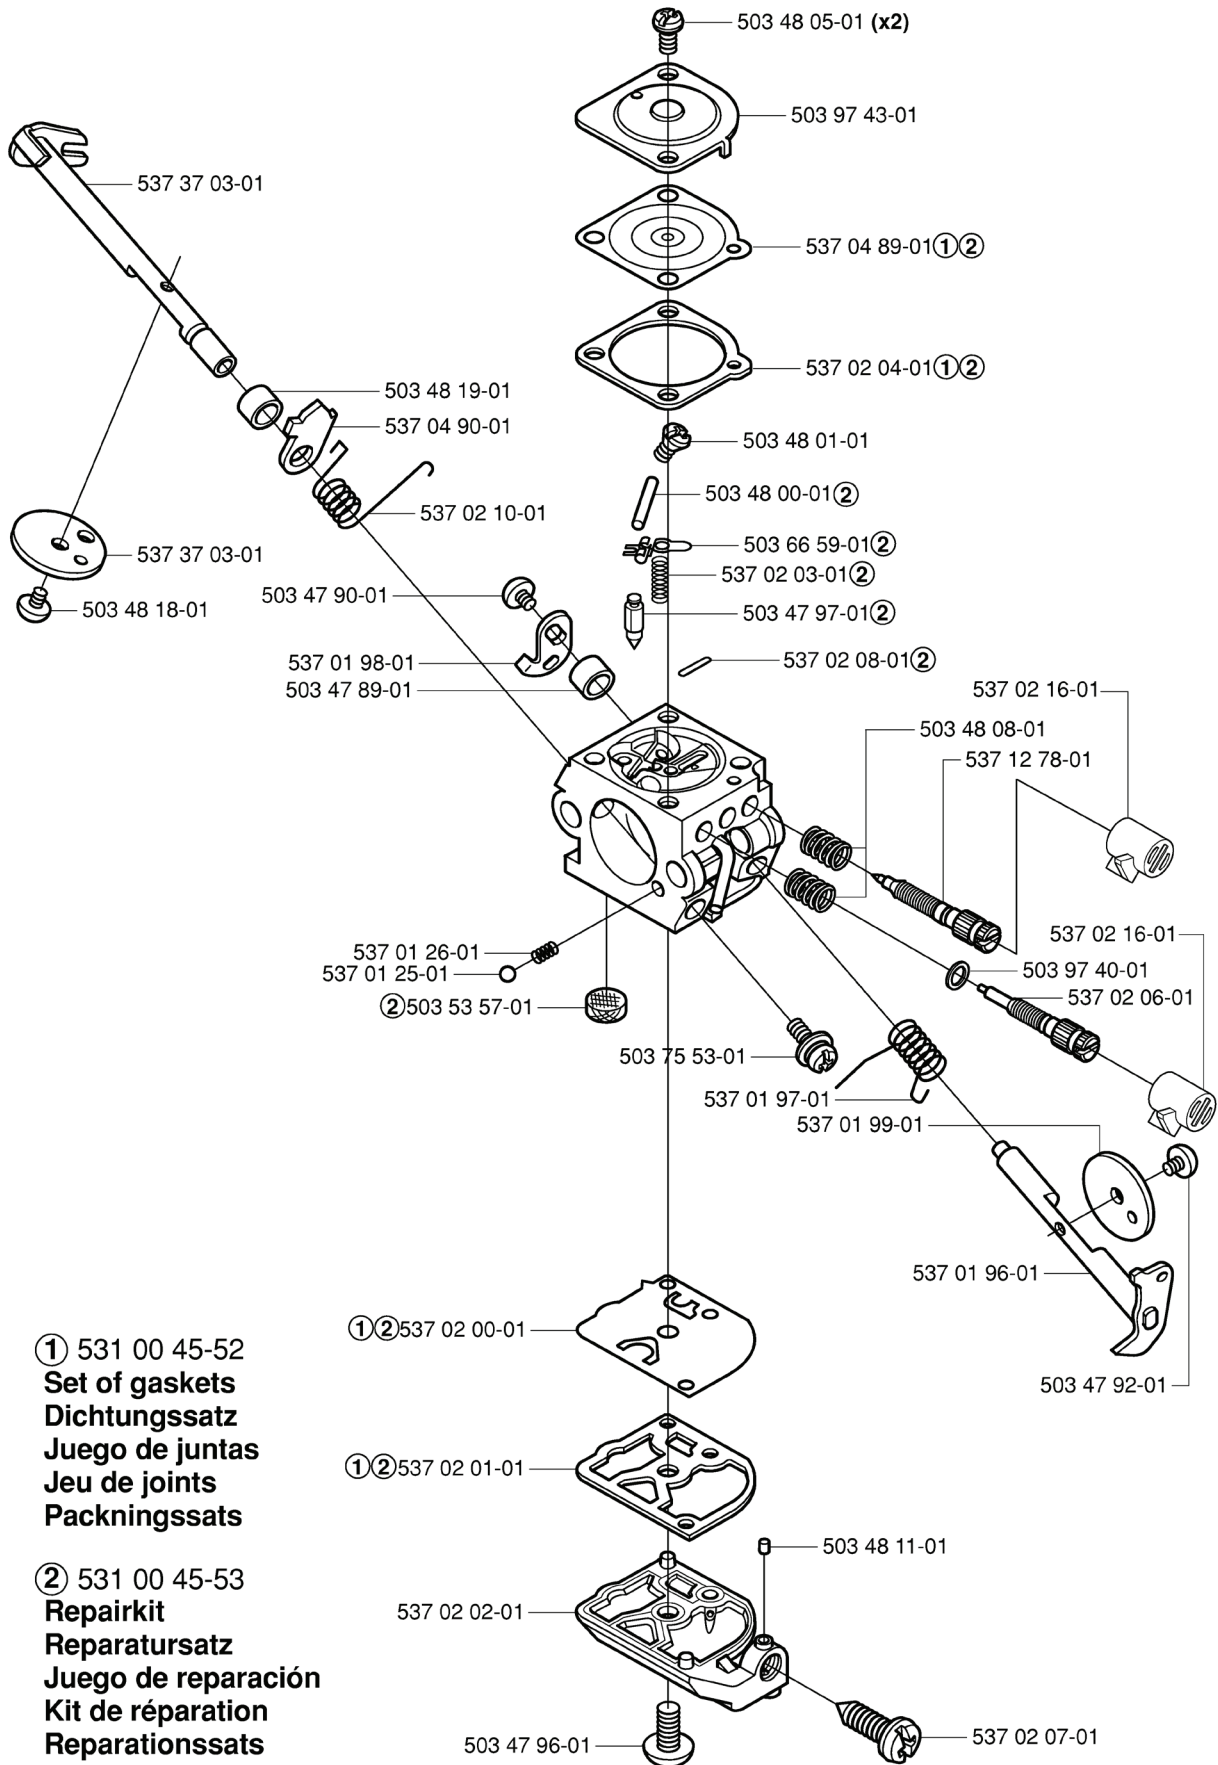

C

REF.	PART NO.	DESCRIPTION	REMARK	QTY.	KIT
5039181-01	503918101	THROTTLE LEVER		1	
5038779-03	503877903	THROTTLE TRIGGER		1	
5039956-01	503995601	HANDLE HALF	326P4	1	
5039956-02	503995602	HANDLE HALF	326P5X	1	
5039613-01	503961301	SCREW		1	
5374142-01	537414201	SHORT CIRCUIT CABLE		1	
5441717-01	544171701	THROTTLE CABLE ASSY		1	
5039955-02	503995502	HANDLE HALF	326P5X	1	
5039955-01	503995501	HANDLE HALF	326P4	1	
5039614-01	503961401	ABSORBER		1	
5038780-01	503878001	THROTTLE LOCKOUT		1	
5370113-01	537011301	RECOIL SPRING		1	
5374190-01	537419001	SWITCH		1	
7404206-00	740420600	O-RING		1	
5032166-18	503216618	SCREW IH SCT		2	

F *compl 544 07 11-01

REF.	PART NO.	DESCRIPTION	REMARK	QTY.	KIT
735 31 08-20	735310820	E-CLIP		1	
503 87 33-04	503873304	STARTER PAWL BRIDGE		1	
503 21 77-25	503217725	SCREW IHSCCT		1	
503 87 36-01	503873601	SPRING		2	
503 87 35-02	503873502	STARTER PAWL		2	
544 03 87-01	544038701	DRIVER		1	
537 03 41-01	537034101	PROTECTIVE PLATE		1	
503 21 66-20	503216620	SCREW IHSCCT		1	
503 23 00-42	503230042	WASHER		1	
537 17 45-01	537174501	HANDLE		1	
503 21 75-16	503217516	SCREW IHSCFT		2	
503 21 68-20	503216820	SCREW IHSCFT		1	
537 17 22-18	537172218	LABEL	326P5X	1	
537 17 22-19	537172219	LABEL	326P4	1	
537 41 16-01	537411601	STARTER HOUSING		1	
537 00 84-01	537008401	STARTER HANDLE		1	
503 85 89-01	503858901	STARTER ROPE		1	
544 07 11-01	544071101	STARTER ASSY		1	
544 03 88-01	544038801	SPRING		1	
544 16 65-01	544166501	STARTER PULLEY ASSY		1	
544 03 86-01	544038601	STARTER PULLEY		1	
503 85 90-01	503859001	RECOIL SPRING		1	
537 37 93-01	537379301	SPACING SLEEVE		2	

P Saw Attachment
compl 537 18 33-11
compl 537 18 33-12 (USA)

537 38 89-01

REF.	PART NO.	DESCRIPTION	REMARK	QTY.	KIT
537 18 33-13	537183313	ATTACHMENT		1	
537 38 89-01	537388901	LABEL		1	
537 21 62-01	537216201	HARNESS		1	
537 13 04-02	537130402	KNOB		1	
537 35 01-01	537350101	LOOP		1	
537 35 36-01	537353601	LOOP		1	
725 23 31-51	725233151	SCREW		1	