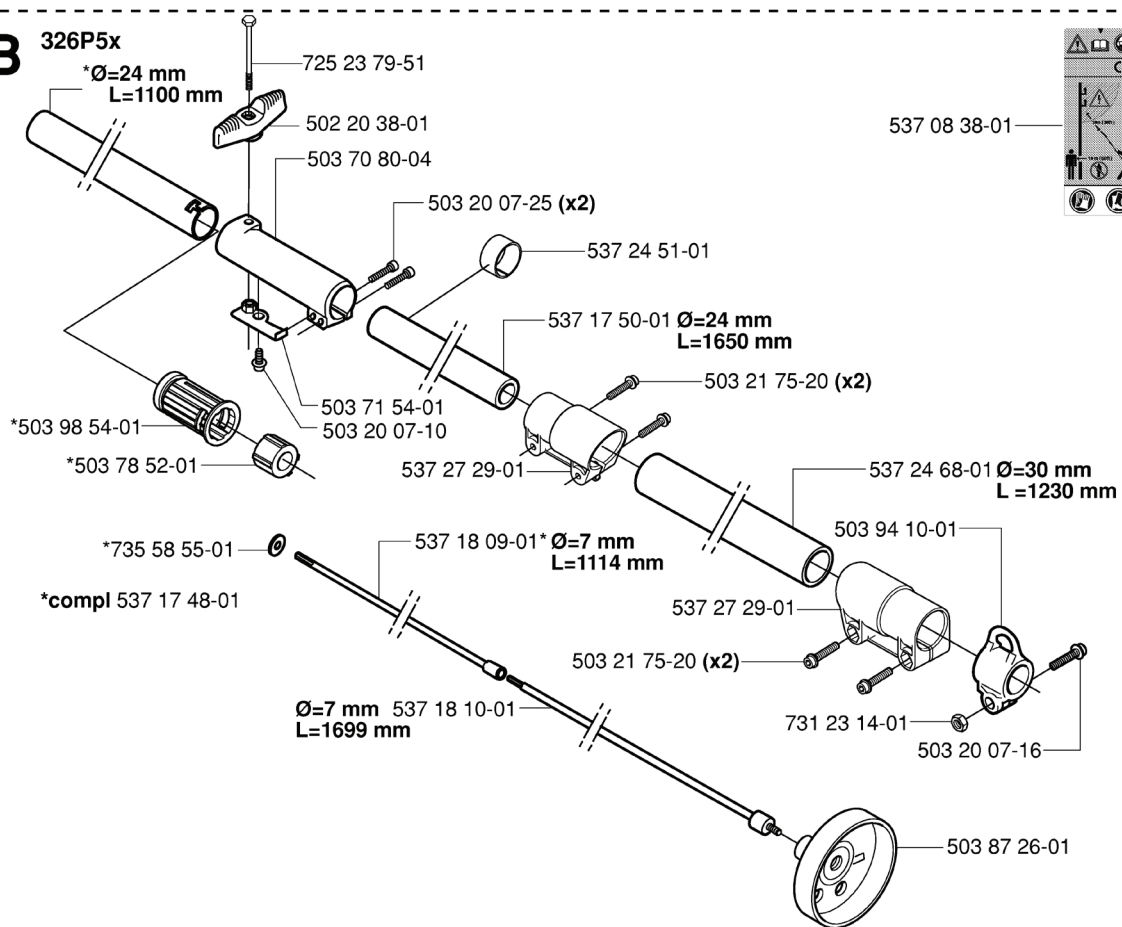

B 326P5x

B Saw Attachment