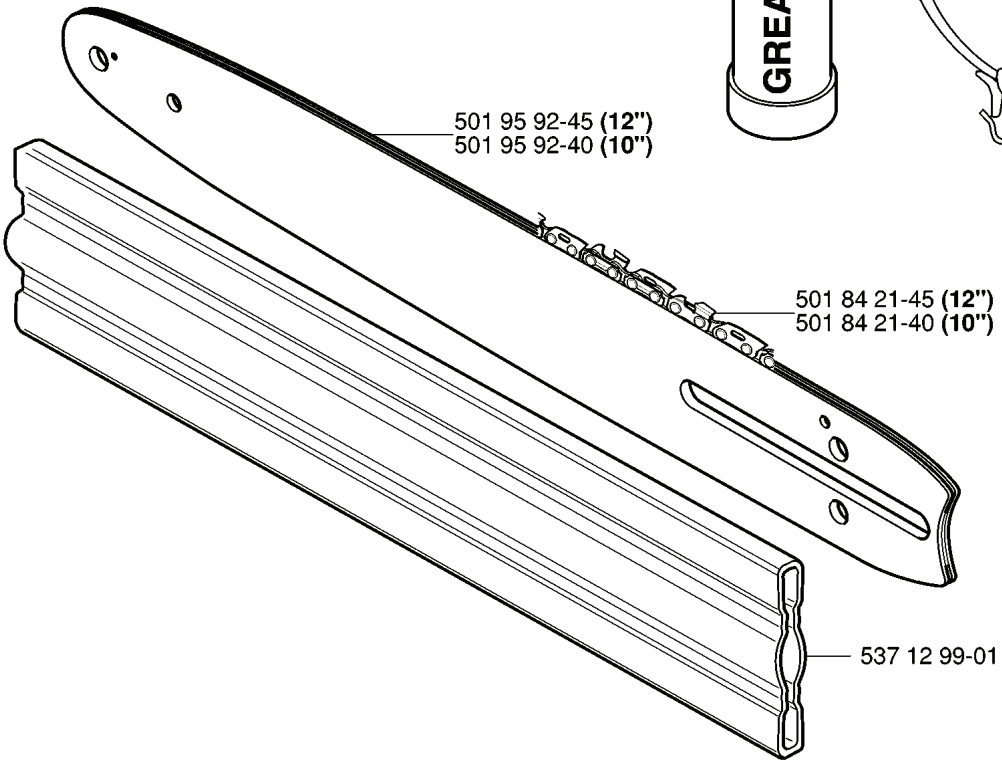

ERIES SAW ATTACHMENT, 20062800001-2

SPARE PARTS LIST

D

REF.	PART NO.	DESCRIPTION	REMARK	QTY.	KIT
537 06 61-02	537066102	CYLINDER COVER		1	
731 23 14-01	731231401	HEXAGON NUT		1	
503 21 71-16	503217116	SCREW IHSC T		1	
537 06 65-01	537066501	HEAT PROTECTOR		1	
503 21 68-20	503216820	SCREW IHSC FT		1	
537 06 66-01	537066601	ARM PROTECTION		1	

M Accessories
Zubehöre
Accessoires
Acessorios
Tillbehör

*compl 537 04 07-10

REF.	PART NO.	DESCRIPTION	REMARK	QTY.	KIT
537 04 07-10	537040710	ACCESSORY BAG		1	
501 69 17-01	501691701	COMBINATION WRENCH		1	
502 21 58-01	502215801	WRENCH		1	
503 98 96-01	503989601	GREASE		1	
531 00 92-05	531009205	GREASE		1	
501 95 92-45	501959245	BAR	12	1	
501 95 92-40	501959240	BAR	10	1	
501 84 21-45	501842145	SAW CHAIN	12	1	
501 84 21-40	501842140	SAW CHAIN	10	1	
537 12 99-01	537129901	BAR COVER		1	
537 21 62-02	537216202	HARNESS	USA	1	
537 21 62-01	537216201	HARNESS		1	