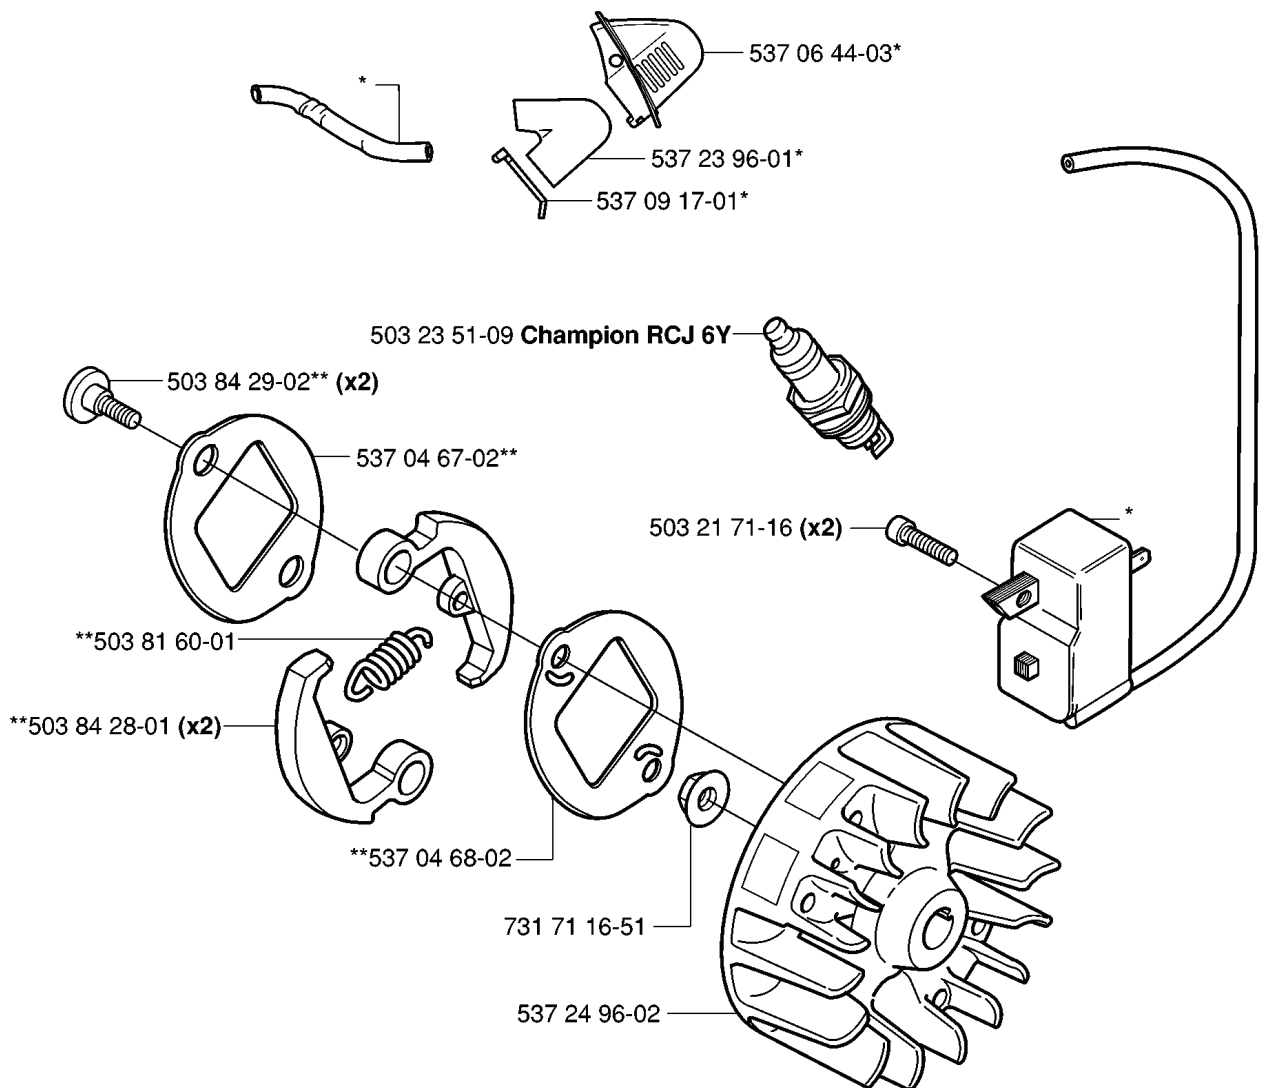

H * compl 537 44 87-01
** compl 537 03 22-01

REF.	PART NO.	DESCRIPTION	REMARK	QTY.	KIT
537 44 87-01	537448701			1	
537 06 44-03	537064403	COVER		1	
537 23 96-01	537239601	SPARK PLUG CAP		1	
537 09 17-01	537091701	SECURING PLATE		1	
503 23 51-09	503235109	SPARK PLUG	CHAMPION RCJ 6Y	1	
503 84 29-02	503842902	SCREW		2	
537 04 67-01	537046701	WASHER		1	
503 81 60-01	503816001	CLUTCH SPRING		1	
503 84 28-01	503842801	CLUTCH SHOE		2	
537 03 22-01	537032201	CLUTCH ASSY		1	
537 04 68-02	537046802	WASHER		1	
731 71 16-51	731711651	HEXAGON NUT FLANGE		1	
537 24 96-02	537249602	FLYWHEEL		1	
503 21 71-16	503217116	SCREW IHSCT		2	