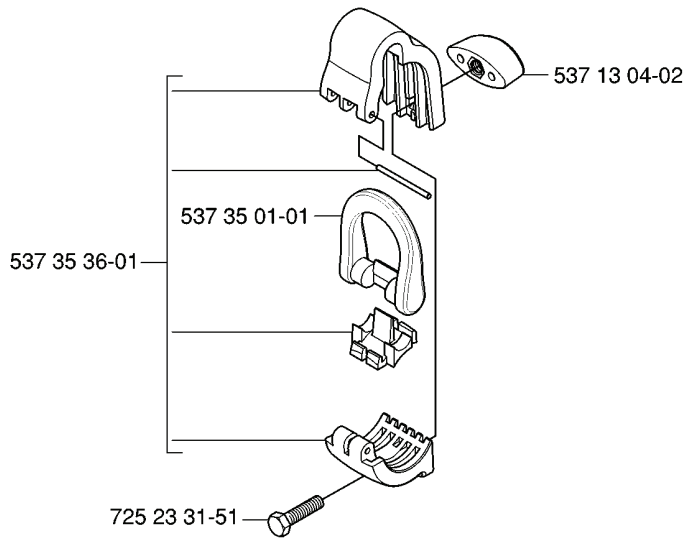

C

REF.	PART NO.	DESCRIPTION	REMARK	QTY.	KIT
5039181-01	503918101	THROTTLE LEVER		1	
5038779-03	503877903	THROTTLE TRIGGER		1	
5039956-01	503995601	HANDLE HALF	326P4	1	
5039956-02	503995602	HANDLE HALF	326P5X	1	
5039613-01	503961301	SCREW		1	
5374142-01	537414201	SHORT CIRCUIT CABLE		1	
5441717-01	544171701	THROTTLE CABLE ASSY		1	
5039955-02	503995502	HANDLE HALF	326P5X	1	
5039955-01	503995501	HANDLE HALF	326P4	1	
5039614-01	503961401	ABSORBER		1	
5038780-01	503878001	THROTTLE LOCKOUT		1	
5370113-01	537011301	RECOIL SPRING		1	
5374190-01	537419001	SWITCH		1	
7404206-00	740420600	O-RING		1	
5032166-18	503216618	SCREW IH SCT		2	

F *compl 544 07 11-01

REF.	PART NO.	DESCRIPTION	REMARK	QTY.	KIT
735 31 08-20	735310820	E-CLIP		1	
503 87 33-04	503873304	STARTER PAWL BRIDGE		1	
503 21 77-25	503217725	SCREW IHSCCT		1	
503 87 36-01	503873601	SPRING		2	
503 87 35-02	503873502	STARTER PAWL		2	
544 03 87-01	544038701	DRIVER		1	
537 03 41-01	537034101	PROTECTIVE PLATE		1	
503 21 66-20	503216620	SCREW IHSCCT		1	
503 23 00-42	503230042	WASHER		1	
537 17 45-01	537174501	HANDLE		1	
503 21 75-16	503217516	SCREW IHSCFT		2	
503 21 68-20	503216820	SCREW IHSCFT		1	
537 17 22-18	537172218	LABEL	326P5X	1	
537 17 22-19	537172219	LABEL	326P4	1	
537 41 16-01	537411601	STARTER HOUSING		1	
537 00 84-01	537008401	STARTER HANDLE		1	
503 85 89-01	503858901	STARTER ROPE		1	
544 07 11-01	544071101	STARTER ASSY		1	
544 03 88-01	544038801	SPRING		1	
544 16 65-01	544166501	STARTER PULLEY ASSY		1	
544 03 86-01	544038601	STARTER PULLEY		1	
503 85 90-01	503859001	RECOIL SPRING		1	
537 37 93-01	537379301	SPACING SLEEVE		2	

P Saw Attachment
compl 537 18 33-11
compl 537 18 33-12 (USA)

537 38 89-01

REF.	PART NO.	DESCRIPTION	REMARK	QTY.	KIT
537 18 33-13	537183313	ATTACHMENT		1	
537 38 89-01	537388901	LABEL		1	
537 21 62-01	537216201	HARNESS		1	
537 13 04-02	537130402	KNOB		1	
537 35 01-01	537350101	LOOP		1	
537 35 36-01	537353601	LOOP		1	
725 23 31-51	725233151	SCREW		1	