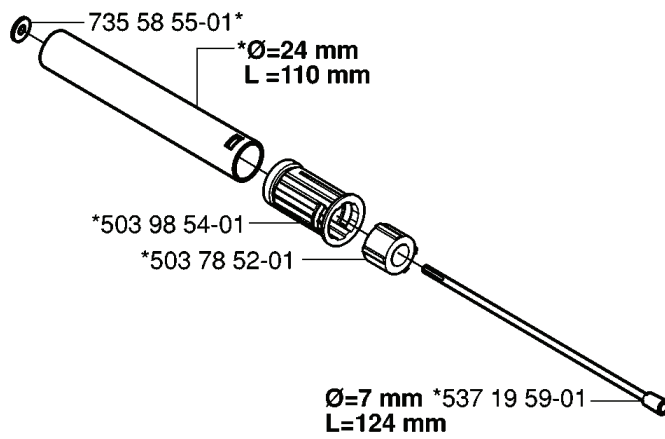

B Saw Attachment
*compl 537 19 58-01

537 19 84-01