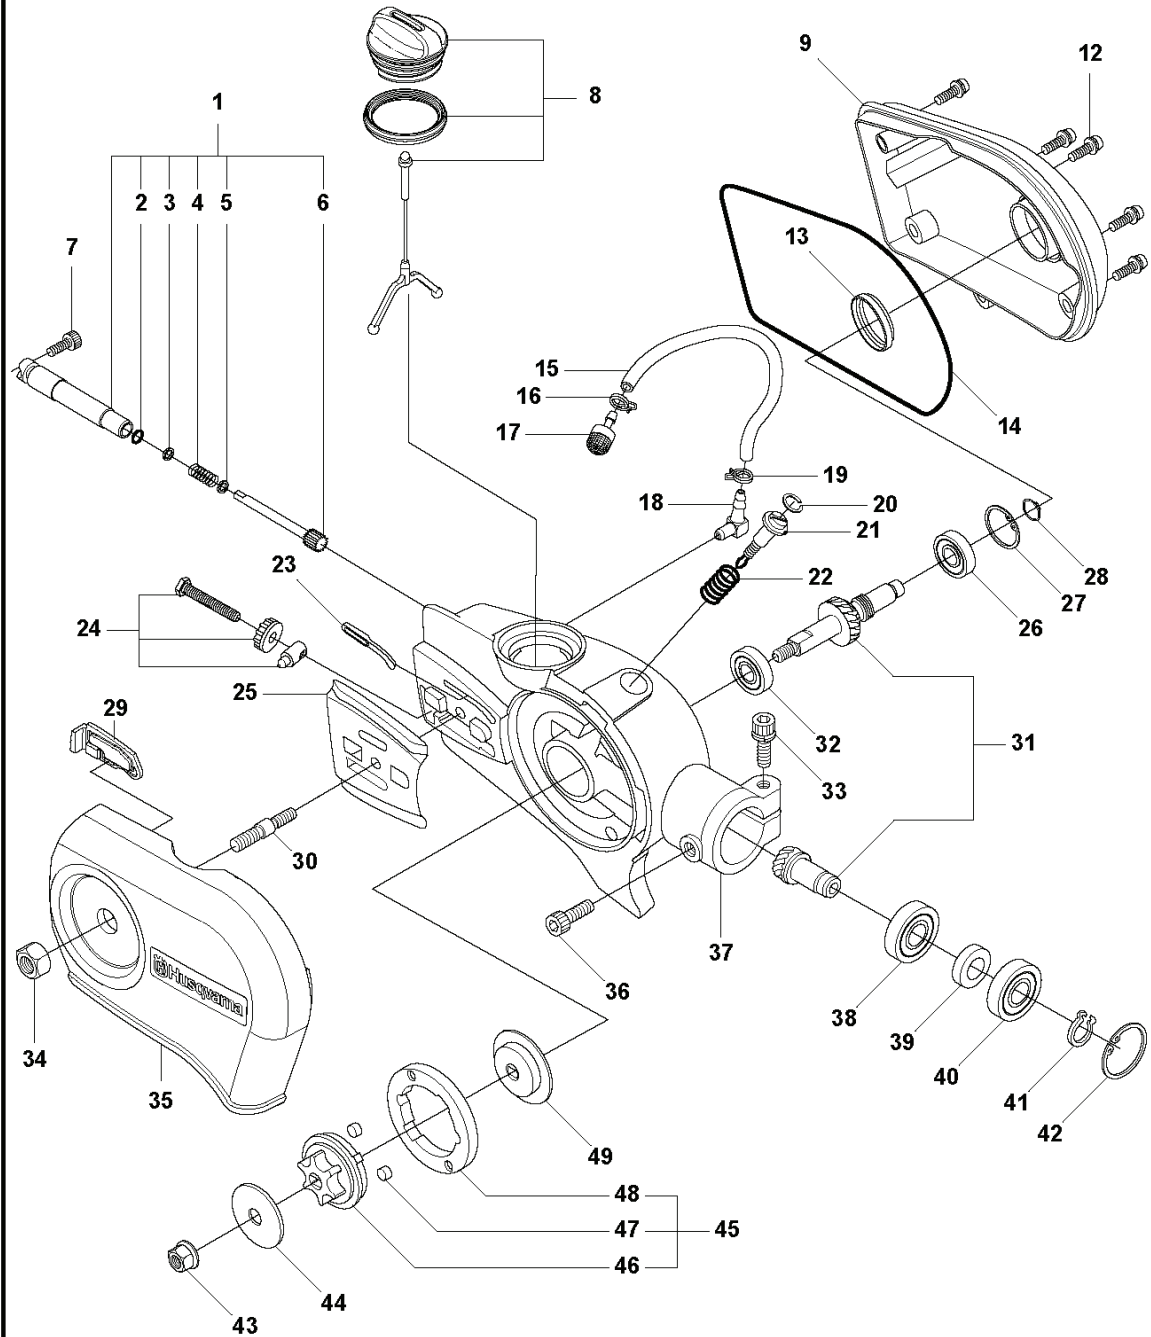

K *compl 537 08 52-01
**compl 537 04 12-05
***compl 537 30 96-01

REF.	PART NO.	DESCRIPTION	REMARK	QTY.	KIT
537 30 96-01	537309601	SLEEVE		1	
503 21 66-18	503216618	SCREW IHSCFT		1	
537 07 36-01	537073601	SPRING		1	
503 21 68-20	503216820	SCREW IHSCFT		1	
503 21 68-25	503216825	SCREW IHSCFT		2	
537 04 12-05	537041205	CLUTCH COVER		1	
537 06 69-01	537066901	GASKET		1	
537 08 85-01	537088501	GASKET		1	
537 06 68-01	537066801	INSERT CRANKCASE		1	
537 08 52-01	537085201	CRANKCASE		1	
537 42 50-01	537425001	PROTECTIVE PLATE		1	

A

50

REF.	PART NO.	DESCRIPTION	REMARK	QTY.	KIT
1	537299201	OIL PUMP ASSY		1	
2	740420300	O-RING		1	1
3	503230016	WASHER		1	1
4	503184901	SPRING		1	1
5	503230016	WASHER		1	1
6	503808302	PUMP PISTON		1	1
7	725532755	SCREW IHSCM		1	
8	537281502	TANK CAP ASSY		1	
9	593620401	CAP ASSY		1	
12	725532955	SCREW IHSCM		5	
13	537330101	SEALING		1	
14	537291001	O-RING		1	
15	537291101	HOSE		1	
16	537371501	HOSE CLAMP		1	
17	504710003	OIL PLUMMET		1	
18	504340004	FITTING		1	
19	537371501	HOSE CLAMP		1	
20	537290901	CIRCLIP		1	
21	537056801	ADJUSTER		1	
22	503978201	SPRING		1	
23	537331701	OIL DUCT		1	
24	537228201	CHAIN TENSIONER		1	
25	537194201	CHAIN GUIDE PLATE		1	
26	738210004	BALL BEARING		1	
27	735312710	CIRCLIP		1	
28	735311200	CIRCLIP		1	
29	537329201	SEALING		1	
30	537194401	BAR BOLT		1	
31	537299001	GEAR WHEEL KIT		1	
32	738219904	BALL BEARING		1	
33	725533355	SCREW IHSCM		1	
34	731231801	HEXAGON NUT		1	
35	537246001	COVER		1	
36	725532755	SCREW IHSCM		1	
37	537227401	HOUSING		1	
38	738219904	BALL BEARING		1	
39	537247701	SPACER		1	
40	738219904	BALL BEARING		1	
41	735311100	CIRCLIP		1	
42	735312510	CIRCLIP		1	
43	731711651	HEXAGON NUT FLANGE		1	
44	503230068	WASHER		1	
45	537271801	FLYWHEEL		1	
46	537271501	HUB		1	45
47	537271701	BUSHING		2	45
48	537271401	RING		1	45
49	537271601	HUB CAP		1	
50	537230001	LABEL		1	