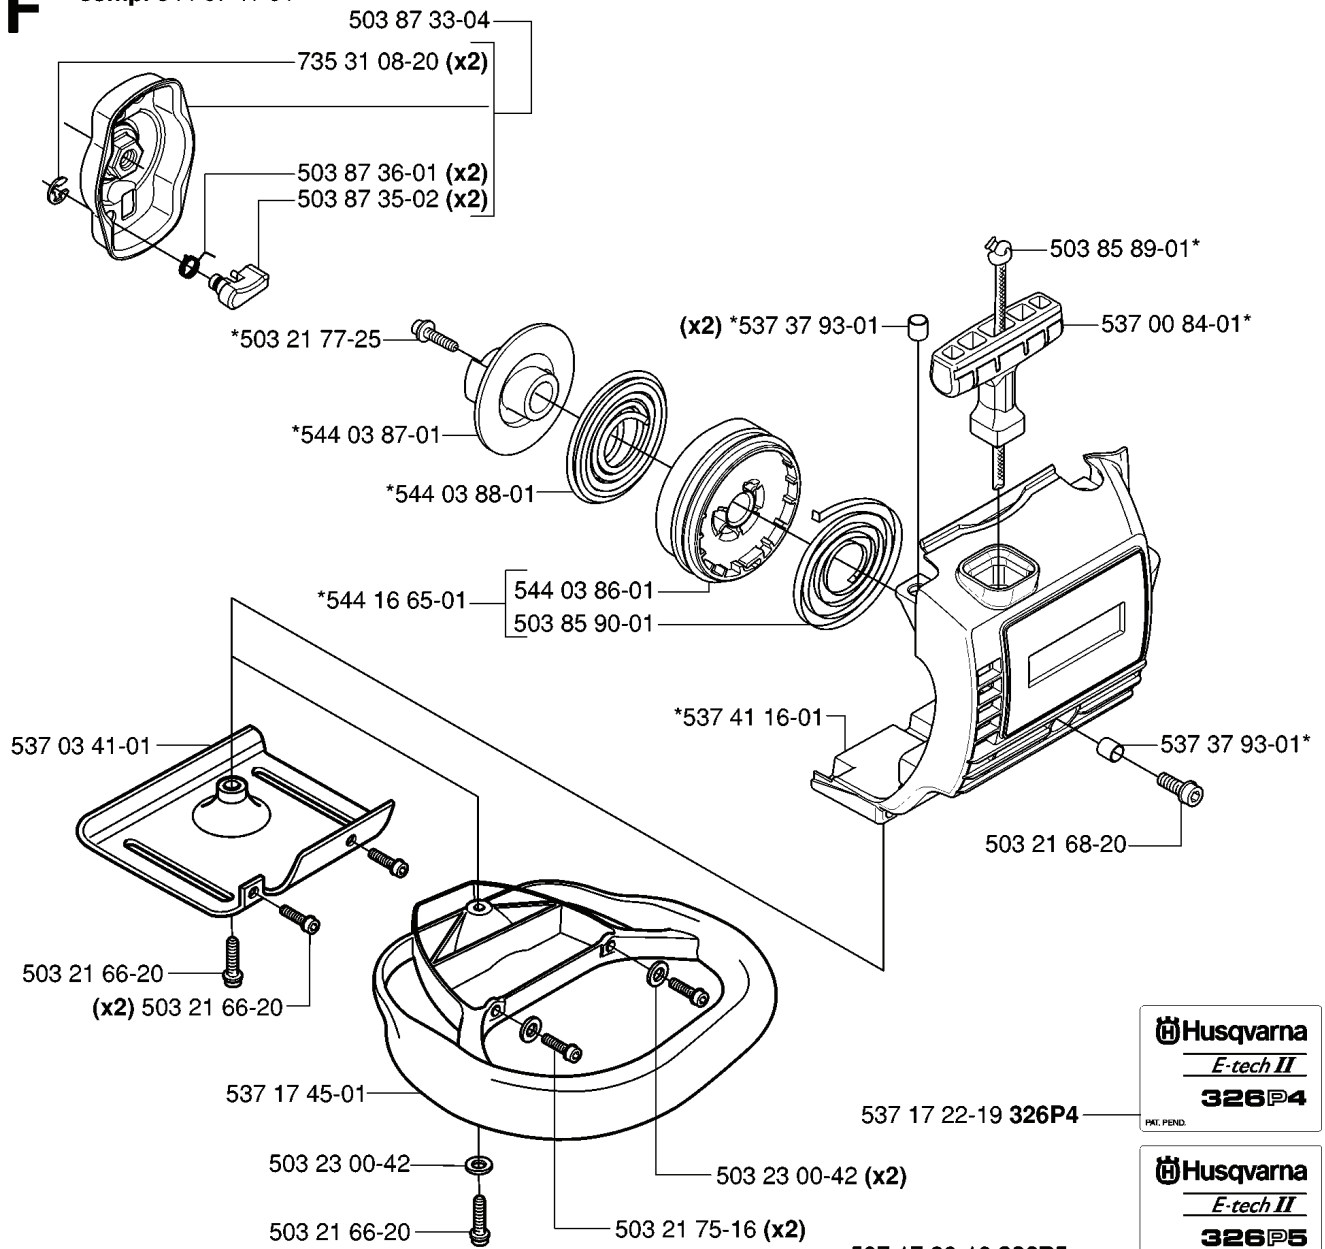

F *compl 544 07 11-01