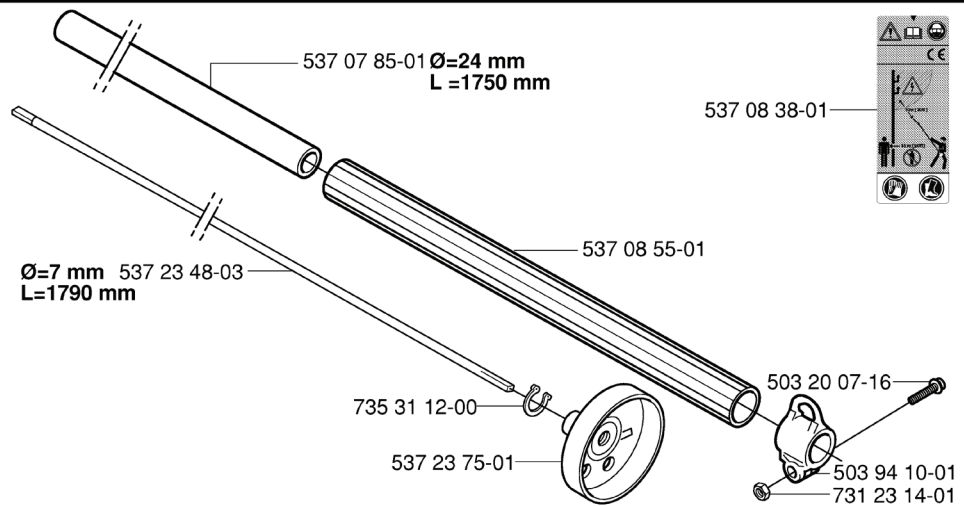

B 326P4

B 326P5x

B Saw Attachment