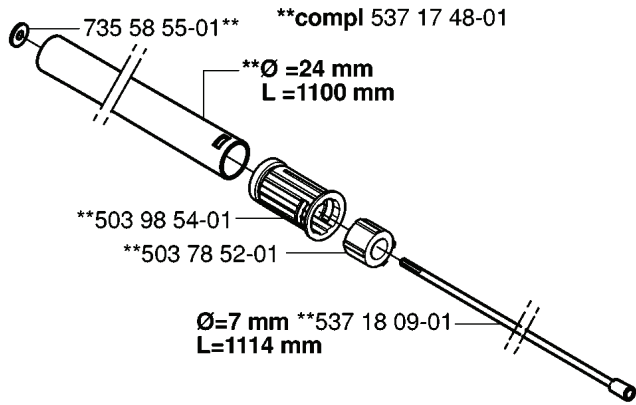

J

*compl 537 22 17-03 Cat

**compl 537 08 51-02

REF.	PART NO.	DESCRIPTION	REMARK	QTY.	KIT
5370851-02	537085102	PISTON		1	
5370141-01	537014101	GASKET		1	
5032890-43	503289043	PISTON RING		2	
5037122-01	503712201	BEARING		1	
7374408-00	737440800	CIRCLIP		2	
5373765-04	537376504	PISTON		1	
7255337-55	725533755	SCREW IHSCM		4	
5372217-03	537221703	MUFFLER ASSY	CAT	1	
5372218-01	537221801	SPARK ARRESTER SCREEN		3	
5032029-56	503202956	SCREW IHSCFM		3	

B Saw Attachment

REF.	PART NO.	DESCRIPTION	REMARK	QTY.	KIT
735 58 55-01	735585501	WASHER		1	
537 17 48-01	537174801	TUBE	USA	1	
537 19 84-01	537198401	LABEL		1	
537 18 09-01	537180901	DRIVE SHAFT		1	
503 78 52-01	503785201	SUPPORTING BEARING		1	
503 98 54-01	503985401	BEARING CAGE	USA	1	
537 21 62-01	537216201	HARNESS		1	
537 13 04-02	537130402	KNOB		1	
537 35 01-01	537350101	LOOP		1	
537 35 36-01	537353601	LOOP		1	
725 23 31-51	725233151	SCREW		1	

H * compl 537 44 87-01
** compl 537 03 22-01

REF.	PART NO.	DESCRIPTION	REMARK	QTY.	KIT
537 44 87-01	537448701			1	
537 06 44-03	537064403	COVER		1	
537 23 96-01	537239601	SPARK PLUG CAP		1	
537 09 17-01	537091701	SECURING PLATE		1	
503 23 51-09	503235109	SPARK PLUG	CHAMPION RCJ 6Y	1	
503 84 29-02	503842902	SCREW		2	
537 04 67-01	537046701	WASHER		1	
503 81 60-01	503816001	CLUTCH SPRING		1	
503 84 28-01	503842801	CLUTCH SHOE		2	
537 03 22-01	537032201	CLUTCH ASSY		1	
537 04 68-02	537046802	WASHER		1	
731 71 16-51	731711651	HEXAGON NUT FLANGE		1	
537 24 96-02	537249602	FLYWHEEL		1	
503 21 71-16	503217116	SCREW IHSCT		2	