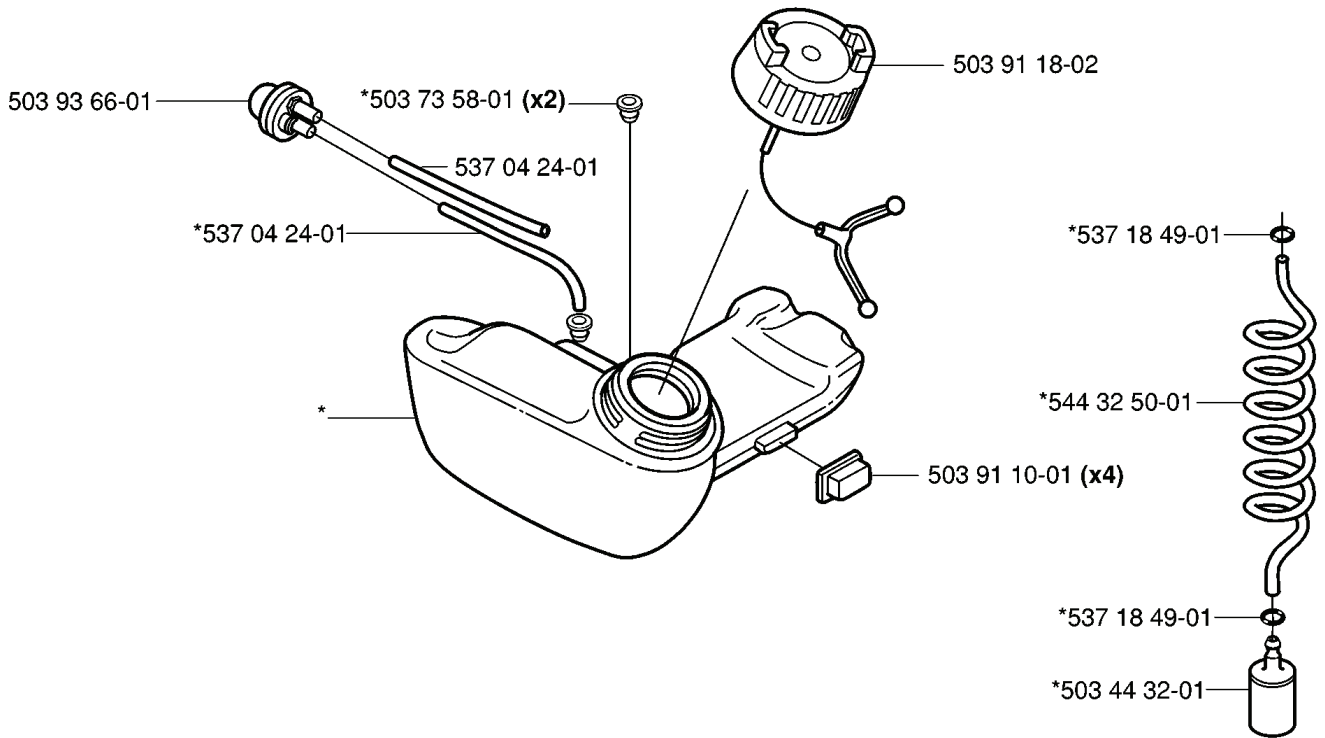

G *compl 537 06 86-02