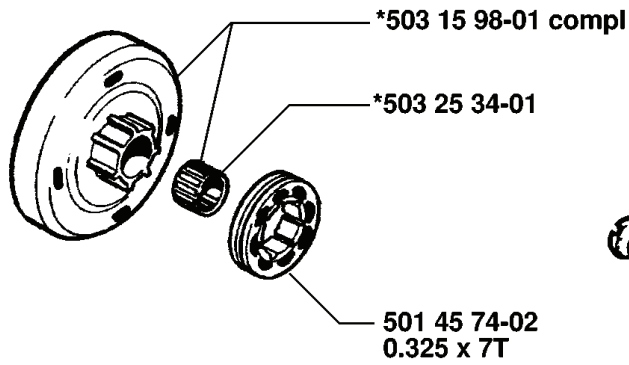

40, ONLY FOR US, 19981800001-199834999

SPARE PARTS LIST

F *compl 503 59 51-03

REF.	PART NO.	DESCRIPTION	REMARK	QTY.	KIT
5035951-03	503595103	MUFFLER KIT		1	
5038533-01	503853301	EXHAUST DUCT		1	
5032223-02	503222302	LOCK NUT		2	
5060119-01	506011901	SPARK ARRESTER		1	
5037237-01	503723701	PLATE		1	
5032182-01	503218201	SCREW		2	

H

REF.	PART NO.	DESCRIPTION	REMARK	QTY.	KIT
503 21 32-30	503213230	SCREW CITXPANT		1	
503 74 81-01	503748101	CLAMP		1	
506 01 37-01	506013701	CABLE		1	
503 78 32-01	503783201	SPRING		1	
503 71 02-01	503710201	PAWL		1	
503 79 05-02	503790502	RIVET		1	
503 79 00-04	503790004	FLYWHEEL		1	
503 22 10-11	503221011	HEXAGON NUT		1	
503 23 01-01	503230101	WASHER		1	
503 20 25-20	503202520	SCREW IHSCM		2	
503 58 05-01	503580501	IGNITION MODULE		1	
501 48 54-03	501485403	SPARK PLUG CAP		1	
503 44 06-01	503440601	GROUND CABLE		1	
503 71 80-01	503718001	STOP SWITCH		1	

**Accessories
Zubehöre
Accessoires
Acessorios
Tillbehör**

REF.	PART NO.	DESCRIPTION	REMARK	QTY.	KIT
5016917-01	501691701	COMBINATION WRENCH		1	
5035274-01	503527401	PEN		1	
5060239-02	506023902	PUMP PISTON	VEG. OIL	1	
5060149-01	506014901	SPIKE		1	
5027127-01	502712701	WRENCH		1	
5014574-02	501457402	RIM	0.325 X 7T	1	
5032122-02	503212202	SCREW SLPANT	20 MM	1	
5032122-01	503212201	SCREW SLPANT	16 MM	1	
5032534-01	503253401	NEEDLE BEARING		1	
5031598-01	503159801	CLUTCH DRUM		1	

G

*compl 503 57 38-06
**compl 506 05 65-02

REF.	PART NO.	DESCRIPTION	REMARK	QTY.	KIT
503 57 38-06	503573806	CRANKSHAFT ASSY		1	
506 05 65-02	506056502	SEAL		1	
505 27 57-19	505275719	SEALING RING		1	
501 45 16-01	501451601	NEEDLE BEARING		1	
738 22 02-25	738220225	BALL BEARING		1	