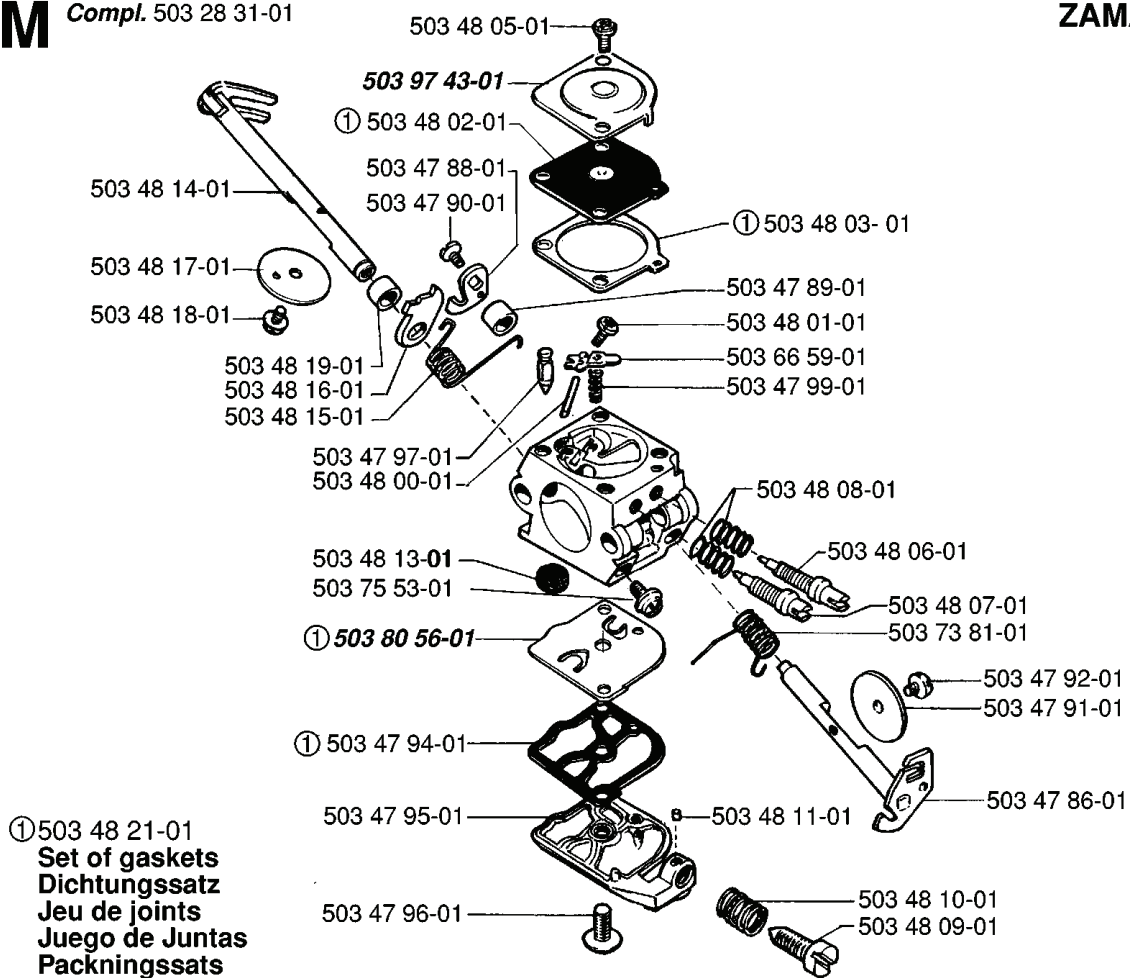

M Compl. 503 28 31-01

ZAMA C1Q - EL 1