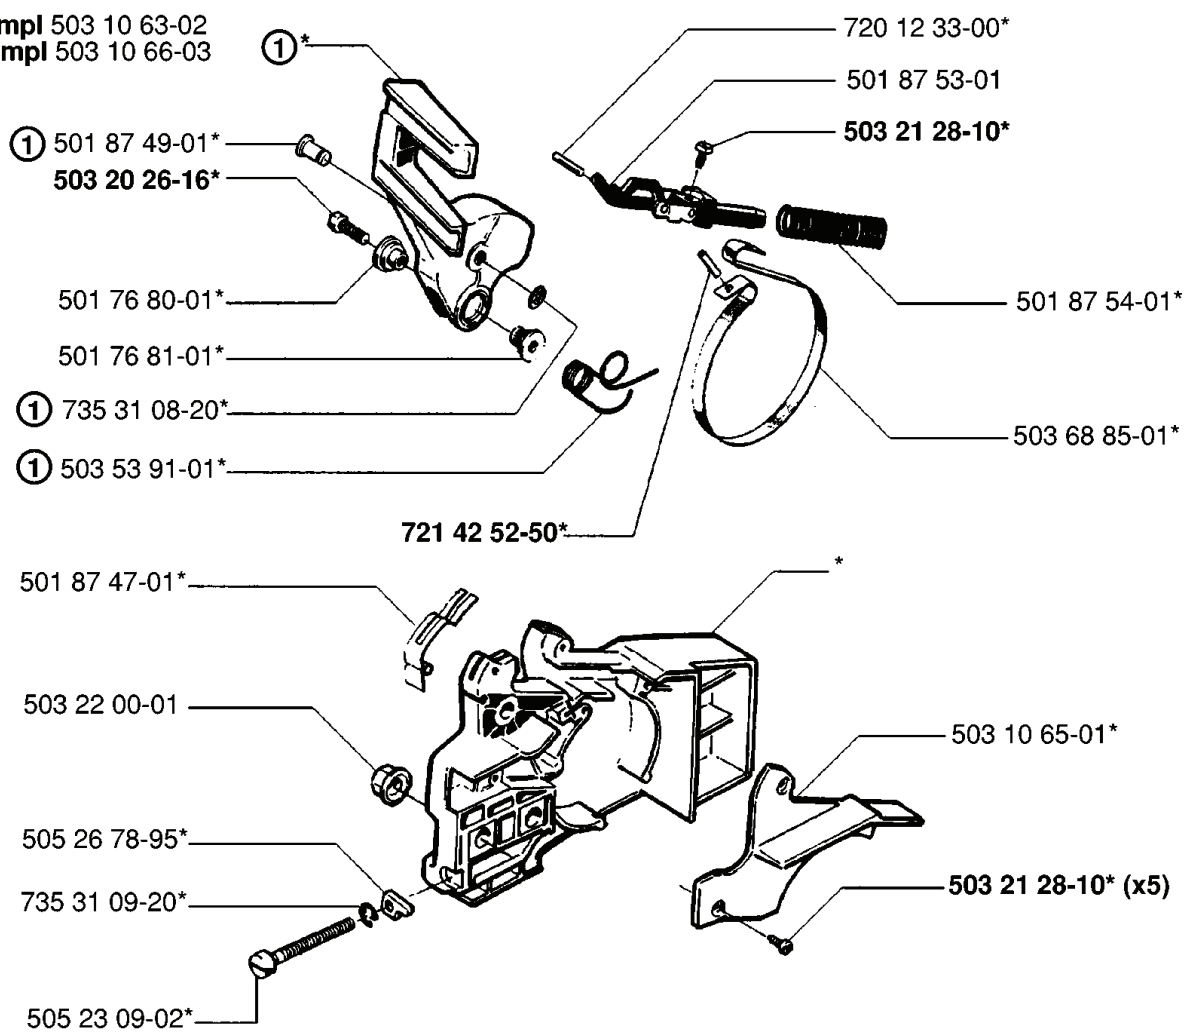

A

① *compl 503 10 63-02
① compl 503 10 66-03