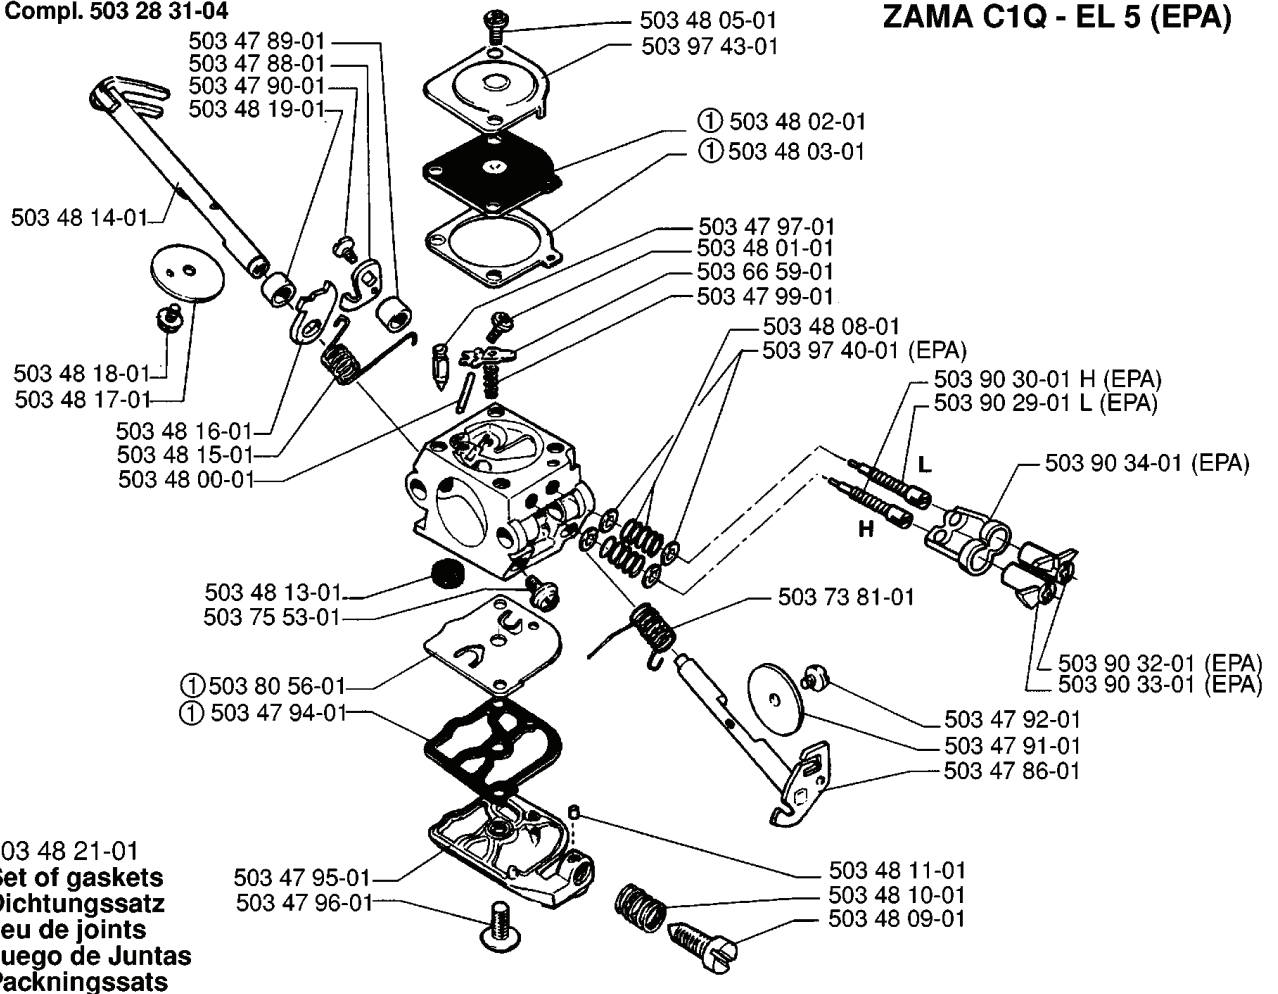

N

Compl. 503 28 31-04

ZAMA C1Q - EL 5 (EPA)