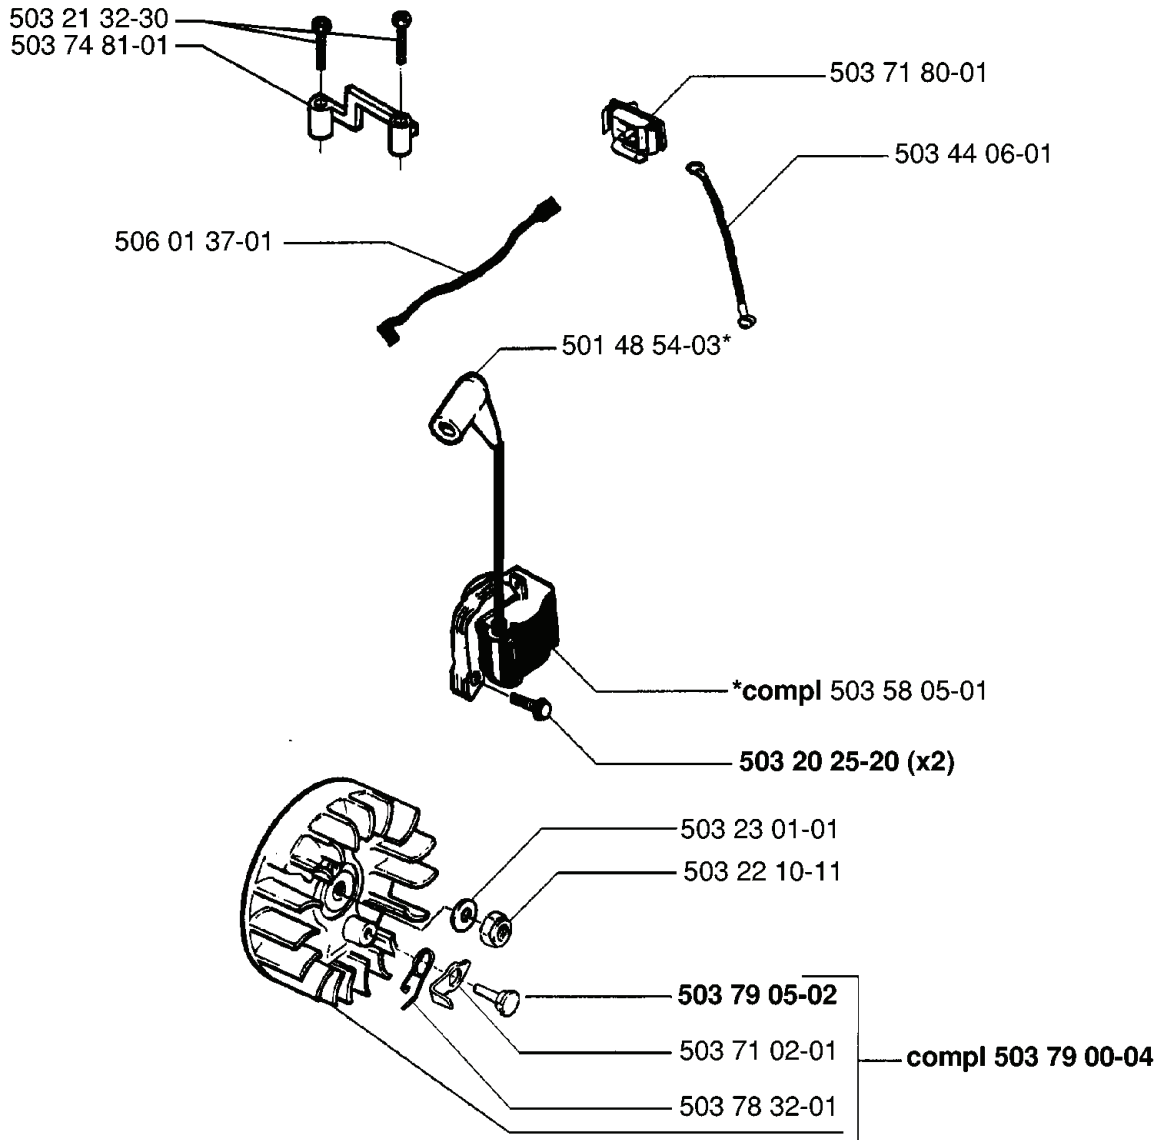

H

REF.	PART NO.	DESCRIPTION	REMARK	QTY.	KIT
503 21 32-30	503213230	SCREW CITXPANT		1	
503 74 81-01	503748101	CLAMP		1	
506 01 37-01	506013701	CABLE		1	
503 78 32-01	503783201	SPRING		1	
503 71 02-01	503710201	PAWL		1	
503 79 05-02	503790502	RIVET		1	
503 79 00-04	503790004	FLYWHEEL		1	
503 22 10-11	503221011	HEXAGON NUT		1	
503 23 01-01	503230101	WASHER		1	
503 20 25-20	503202520	SCREW IHSCM		2	
503 58 05-01	503580501	IGNITION MODULE		1	
501 48 54-03	501485403	SPARK PLUG CAP		1	
503 44 06-01	503440601	GROUND CABLE		1	
503 71 80-01	503718001	STOP SWITCH		1	

**Accessories
Zubehöre
Accessoires
Acessorios
Tillbehör**

REF.	PART NO.	DESCRIPTION	REMARK	QTY.	KIT
5016917-01	501691701	COMBINATION WRENCH		1	
5035274-01	503527401	PEN		1	
5060239-02	506023902	PUMP PISTON	VEG. OIL	1	
5060149-01	506014901	SPIKE		1	
5027127-01	502712701	WRENCH		1	
5014574-02	501457402	RIM	0.325 X 7T	1	
5032122-02	503212202	SCREW SLPANT	20 MM	1	
5032122-01	503212201	SCREW SLPANT	16 MM	1	
5032534-01	503253401	NEEDLE BEARING		1	
5031598-01	503159801	CLUTCH DRUM		1	