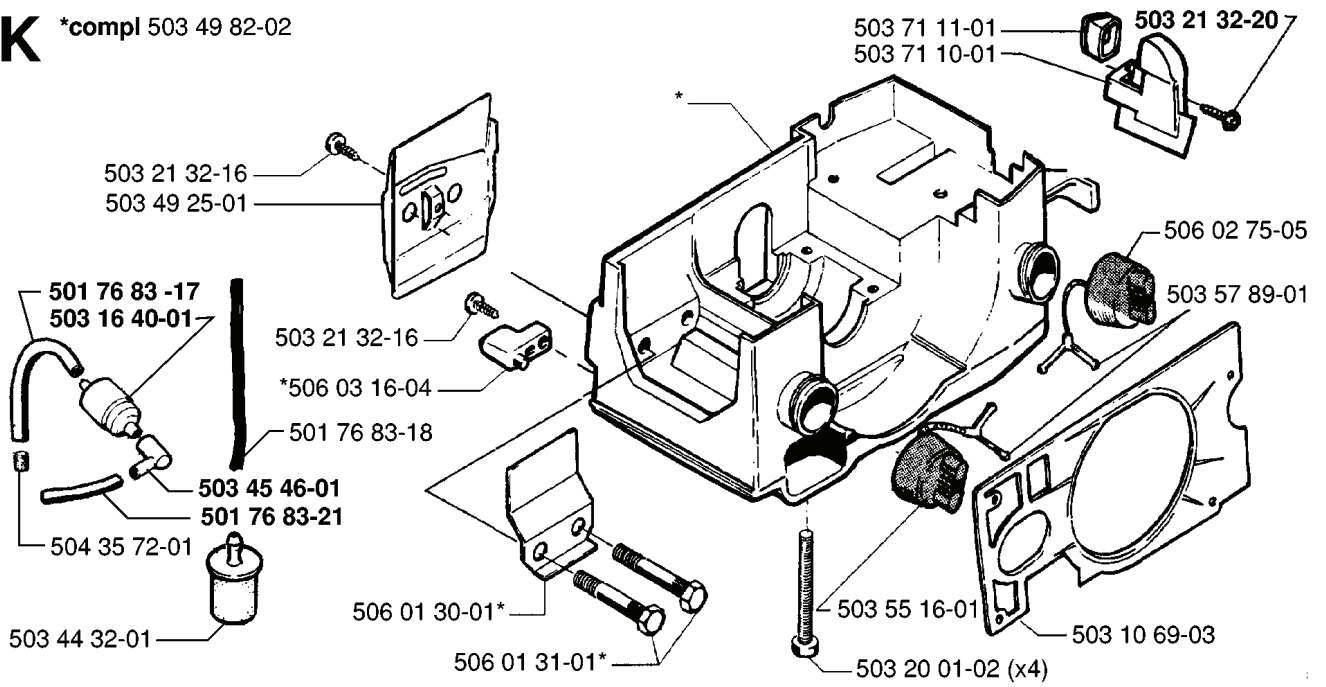

K *compl 503 49 82-02