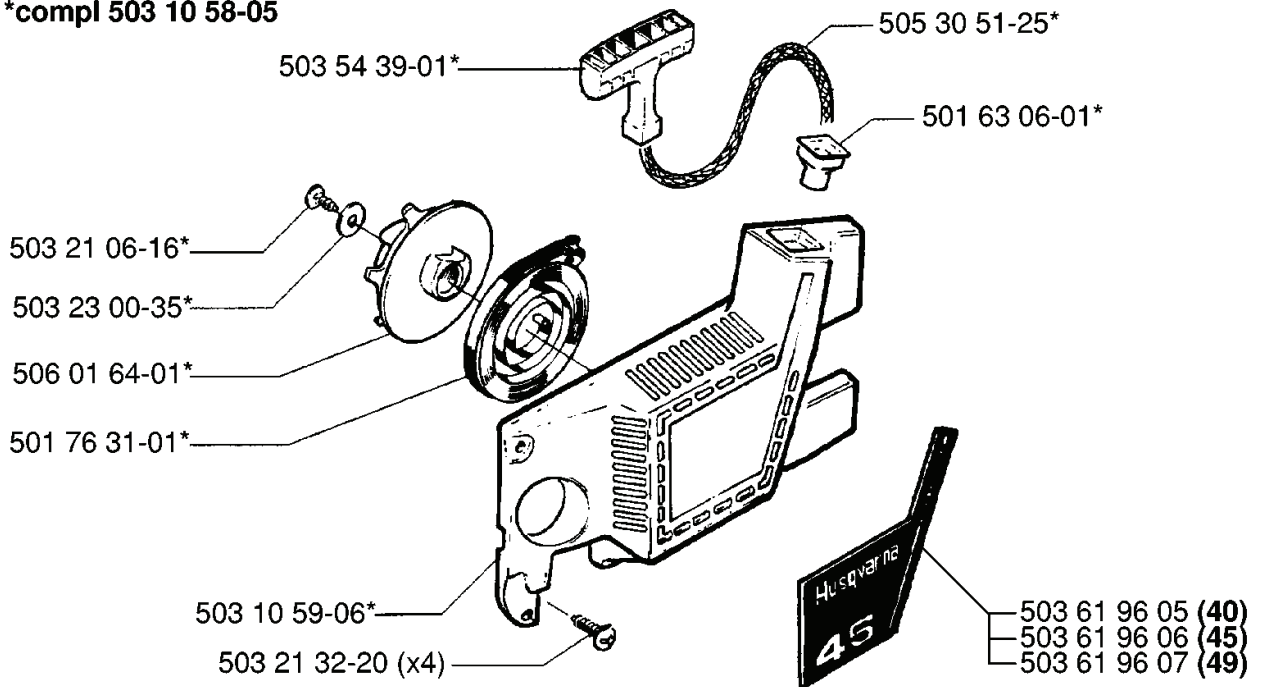

L

*compl 503 10 58-05