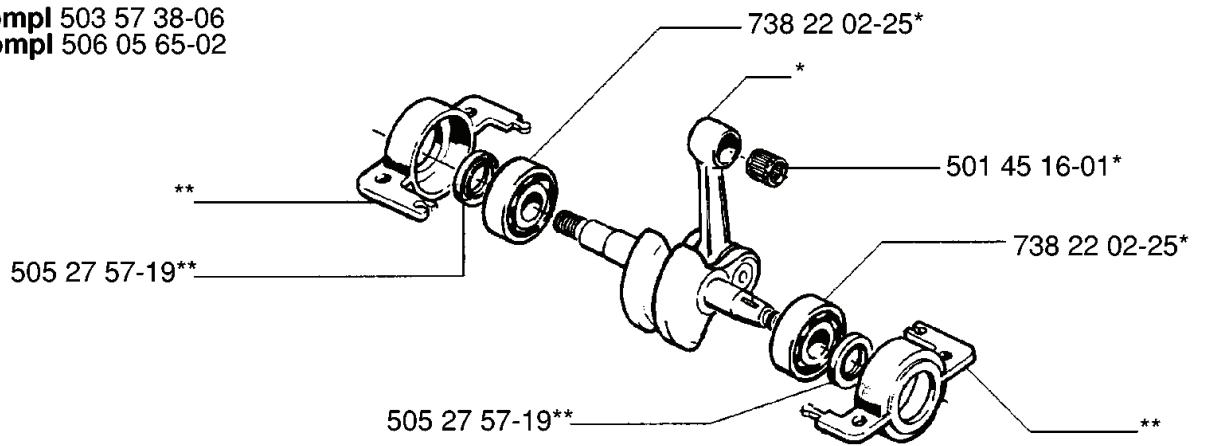

L

***compl 503 10 58-05**

REF.	PART NO.	DESCRIPTION	REMARK	QTY.	KIT
503 10 58-05	503105805	STARTER ASSY		1	
503 54 39-01	503543901	STARTER HANDLE		1	
503 21 06-16	503210616	SCREW IHSCT		1	
503 23 00-35	503230035	WASHER		1	
506 01 64-01	506016401	STARTER PULLEY		1	
501 76 31-01	501763101	SPRING CASSETTE ASSY		1	
503 10 59-06	503105906	STARTER HOUSING		1	
503 21 32-20	503213220	SCREW CITXPANT		4	
503 61 96 07	503619607	LABEL	49	1	
503 61 96 06	503619606	LABEL	45	1	
503 61 96 05	503619605	LABEL	40	1	
501 63 06-01	501630601	SLEEVE		1	
505 30 51-25	505305125	STARTER ROPE		1	

G

*compl 503 57 38-06
**compl 506 05 65-02

REF.	PART NO.	DESCRIPTION	REMARK	QTY.	KIT
503 57 38-06	503573806	CRANKSHAFT ASSY		1	
506 05 65-02	506056502	SEAL		1	
505 27 57-19	505275719	SEALING RING		1	
501 45 16-01	501451601	NEEDLE BEARING		1	
738 22 02-25	738220225	BALL BEARING		1	