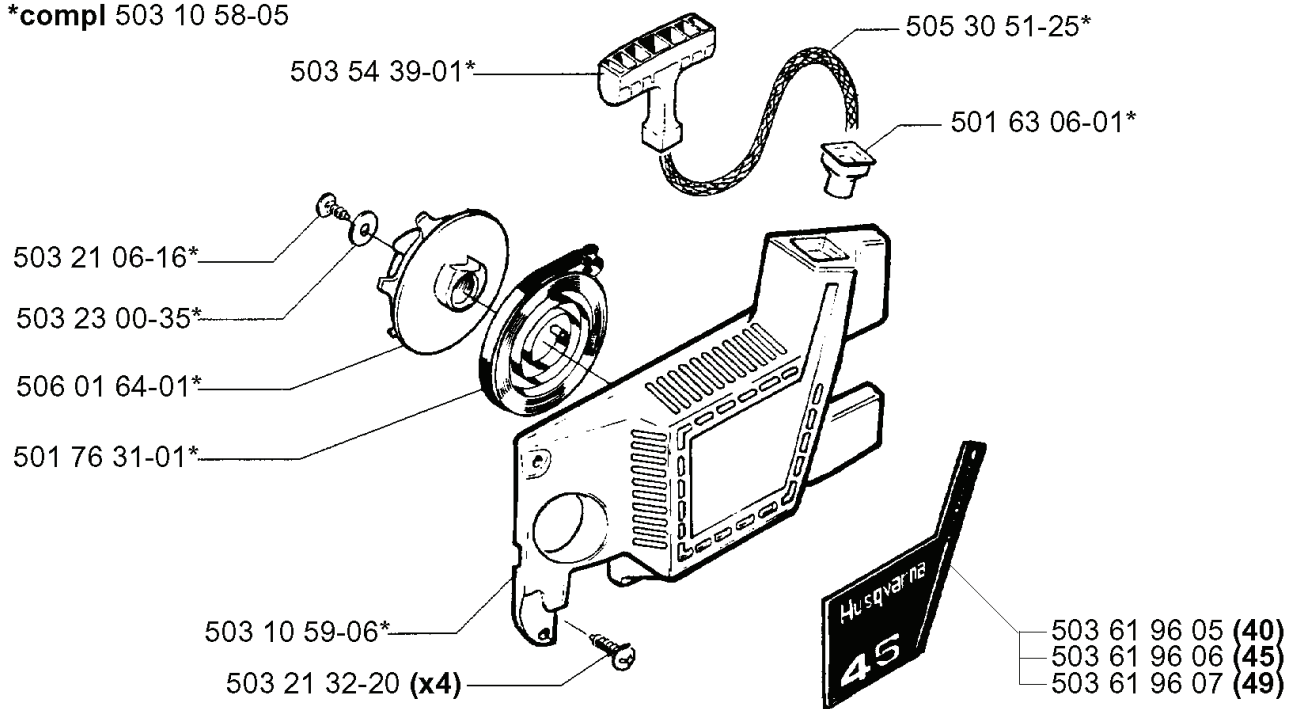

L

*compl 503 10 58-05