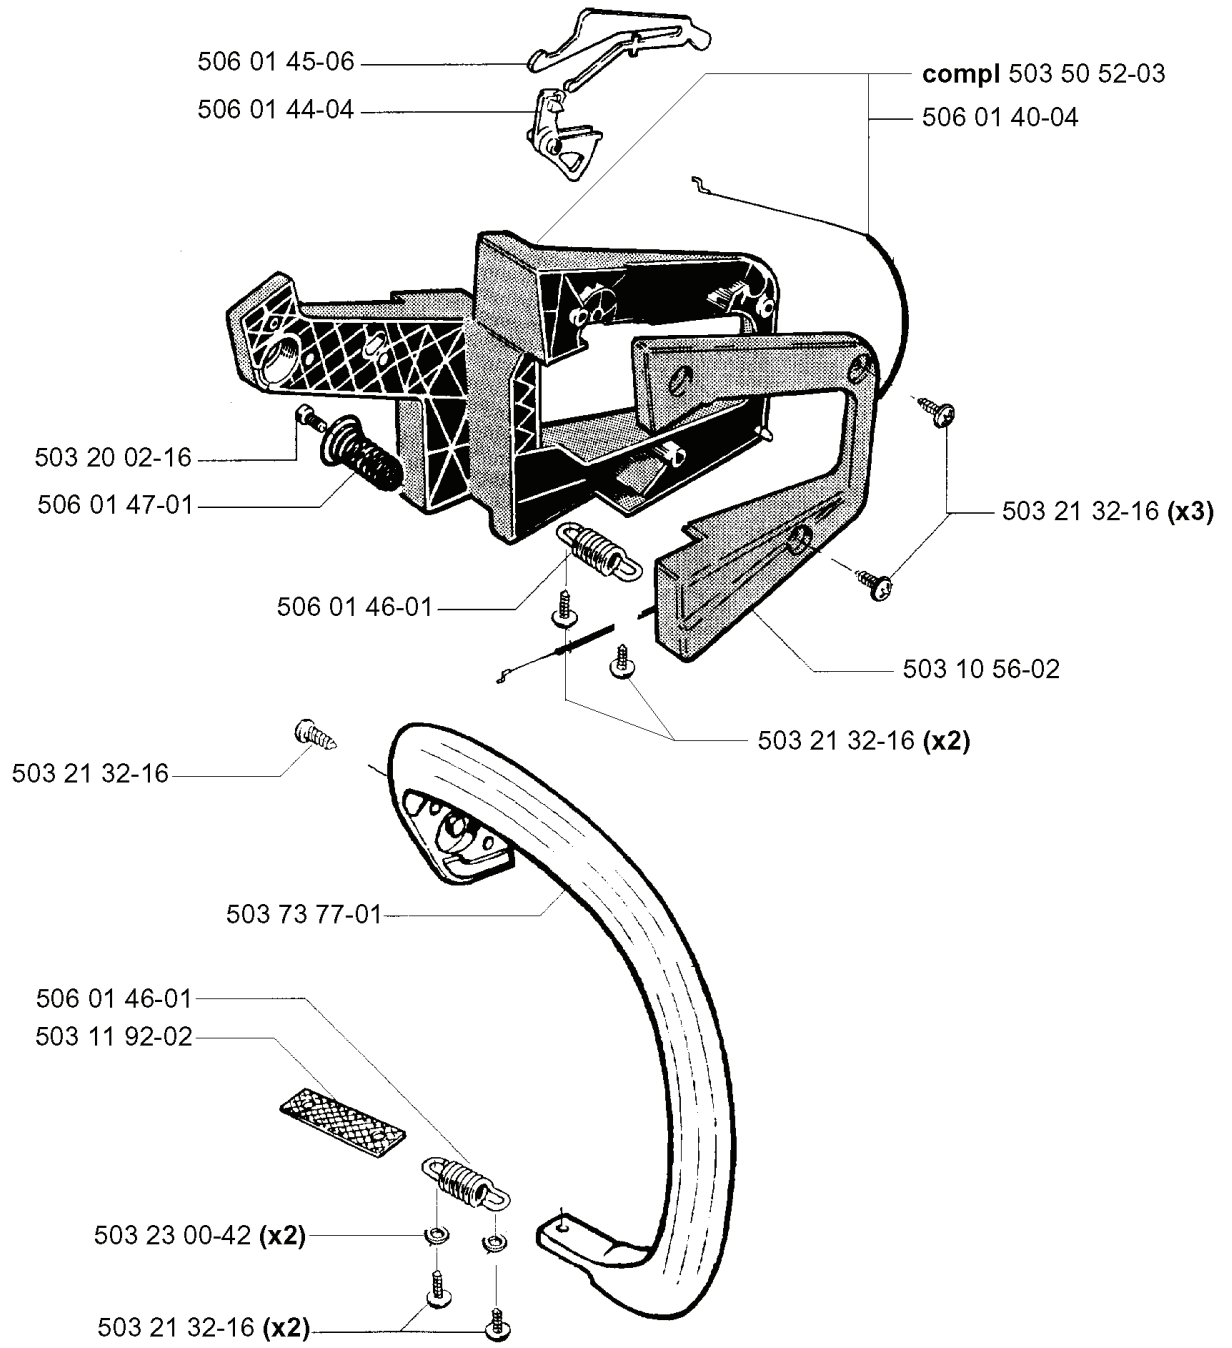

M

ZAMA C1Q - EL 1

Compl. 503 28 31-01

REF.	PART NO.	DESCRIPTION	REMARK	QTY.	KIT
503 28 31-01	503283101	CARBURETTOR		1	
503 48 14-01	503481401	SHAFT ASSY		1	
503 48 17-01	503481701	VALVE		1	
503 48 18-01	503481801	SCREW		1	
503 48 19-01	503481901	COLLAR		1	
503 48 16-01	503481601	LEVER		1	
503 48 15-01	503481501	SPRING		1	
503 47 97-01	503479701	VALVE		1	
503 48 00-01	503480001	PIN RETAINING SCREW		1	
503 48 13-01	503481301	STRAINER		1	
503 75 53-01	503755301	SCREW		1	
503 80 56-01	503805601	DIAPHRAGM PUMP	503 48 21-01 SET OF GASKETS	1	
503 47 94-01	503479401	GASKET	503 48 21-01 SET OF GASKETS	1	
503 47 95-01	503479501	COVER		1	
503 47 96-01	503479601	SCREW		1	
503 48 09-01	503480901	SCREW		1	
503 48 10-01	503481001	SPRING		1	
503 48 11-01	503481101	PIECE		1	
503 47 86-01	503478601	SHAFT ASSY		1	
503 47 91-01	503479101	VALVE		1	
503 47 92-01	503479201	SCREW		1	
503 73 81-01	503738101	RECOIL SPRING		1	
503 48 07-01	503480701	SCREW		1	
503 48 06-01	503480601	SCREW		1	
503 48 08-01	503480801	SPRING		1	
503 47 99-01	503479901	SPRING		1	
503 66 59-01	503665901	LEVER		1	
503 48 01-01	503480101	SCREW		1	
503 47 89-01	503478901	COLLAR		1	
503 48 03-01	503480301	GASKET	503 48 21-01 SET OF GASKETS	1	
503 47 90-01	503479001	SCREW		1	
503 47 88-01	503478801	LEVER		1	
503 48 02-01	503480201	DIAPHRAGM	503 48 21-01 SET OF GASKETS	1	
503 97 43-01	503974301	COVER		1	
503 48 05-01	503480501	SCREW		1	

E

REF.	PART NO.	DESCRIPTION	REMARK	QTY.	KIT
506 01 45-06	506014506	THROTTLE LOCKOUT		1	
506 01 44-04	506014404	THROTTLE TRIGGER		1	
503 20 02-16	503200216	SCREW IHSCFM		1	
506 01 47-01	506014701	ANTIVIBRATION ELEMENT		1	
503 73 77-01	503737701	FRONT HANDLE		1	
506 01 46-01	506014601	ANTIVIBRATION ELEMENT		1	
503 11 92-02	503119202	STRAP		1	
503 23 00-42	503230042	WASHER		2	
503 21 32-16	503213216	SCREW CITXPANT		2	
503 10 56-02	503105602	HANDLE HALF		1	
506 01 40-04	506014004	THROTTLE CABLE		1	
503 50 52-03	503505203	HANDLE HALF		1	