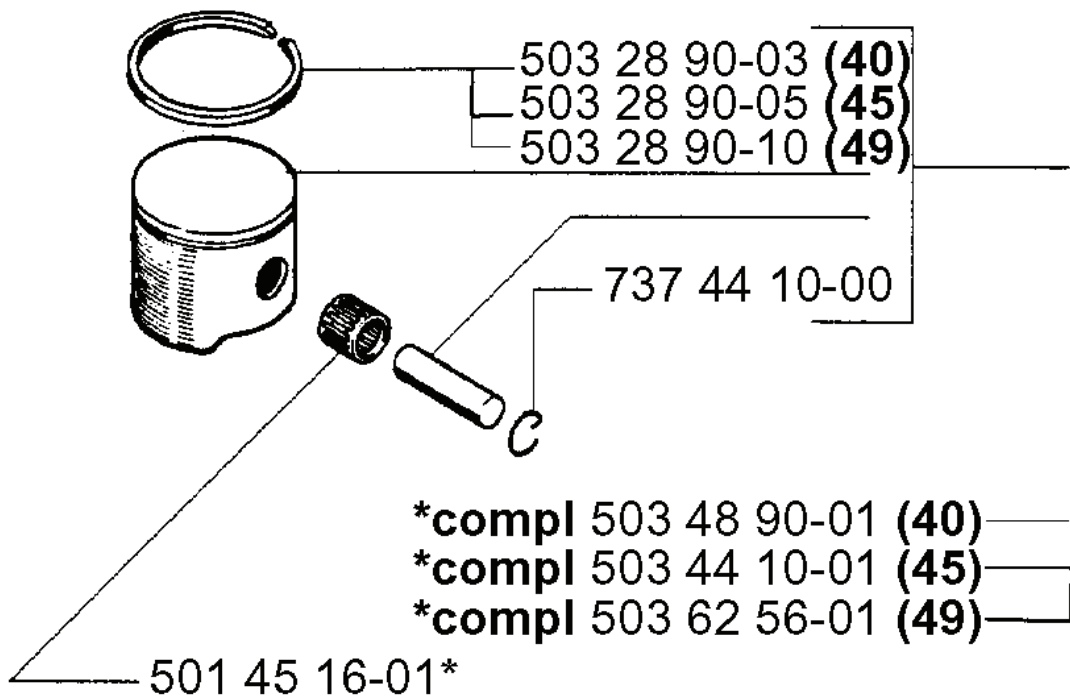

C

***compl 506 01 06-07 (40)**

***compl 503 44 08-02 (45)**

***compl 503 62 55-02 (49)**

REF.	PART NO.	DESCRIPTION	REMARK	QTY.	KIT
506 01 06-07	506010607	CYLINDER ASSY	40	1	
503 44 08-02	503440802	CYLINDER ASSY	45	1	
503 62 55-02	503625502	CYLINDER ASSY	49	1	
503 20 80-06	503208006	SCREW		1	
503 28 90-03	503289003	PISTON RING	40	1	
503 28 90-05	503289005	PISTON RING	45	1	
503 28 90-10	503289010	PISTON RING	49	1	
737 44 10-00	737441000	SNAP RING		1	
503 48 90-01	503489001	PISTON ASSY	40	1	
503 44 10-01	503441001	PISTON ASSY	45	1	
503 62 56-01	503625601	PISTON ASSY	49	1	
501 45 16-01	501451601	NEEDLE BEARING		1	
505 31 07-51	505310751	IMPULSE HOSE		1	
503 23 51-08	503235108	SPARK PLUG	RCJ 7Y	1	

J

REF.	PART NO.	DESCRIPTION	REMARK	QTY.	KIT
504 21 00-16	504210016	CLUTCH SPRING		1	
504 18 44-01	504184401	WASHER		1	
503 23 01-05	503230105	WASHER		1	
503 21 32-16	503213216	SCREW CITXPANT		1	
506 02 42-01	506024201	PRESSURE PIPE		1	
503 10 16-01	503101601	SUCTION HOSE ASSY		1	
503 10 49-02	503104902	PUMP PINION		1	
506 02 77-01	506027701	OIL PUMP ASSY		1	
506 02 39-01	506023901	PUMP PISTON		1	
503 15 98-02	503159802	CLUTCH DRUM	.325 X 7T	1	
503 25 34-01	503253401	NEEDLE BEARING		1	
503 17 31-02	503173102	CLUTCH		1	