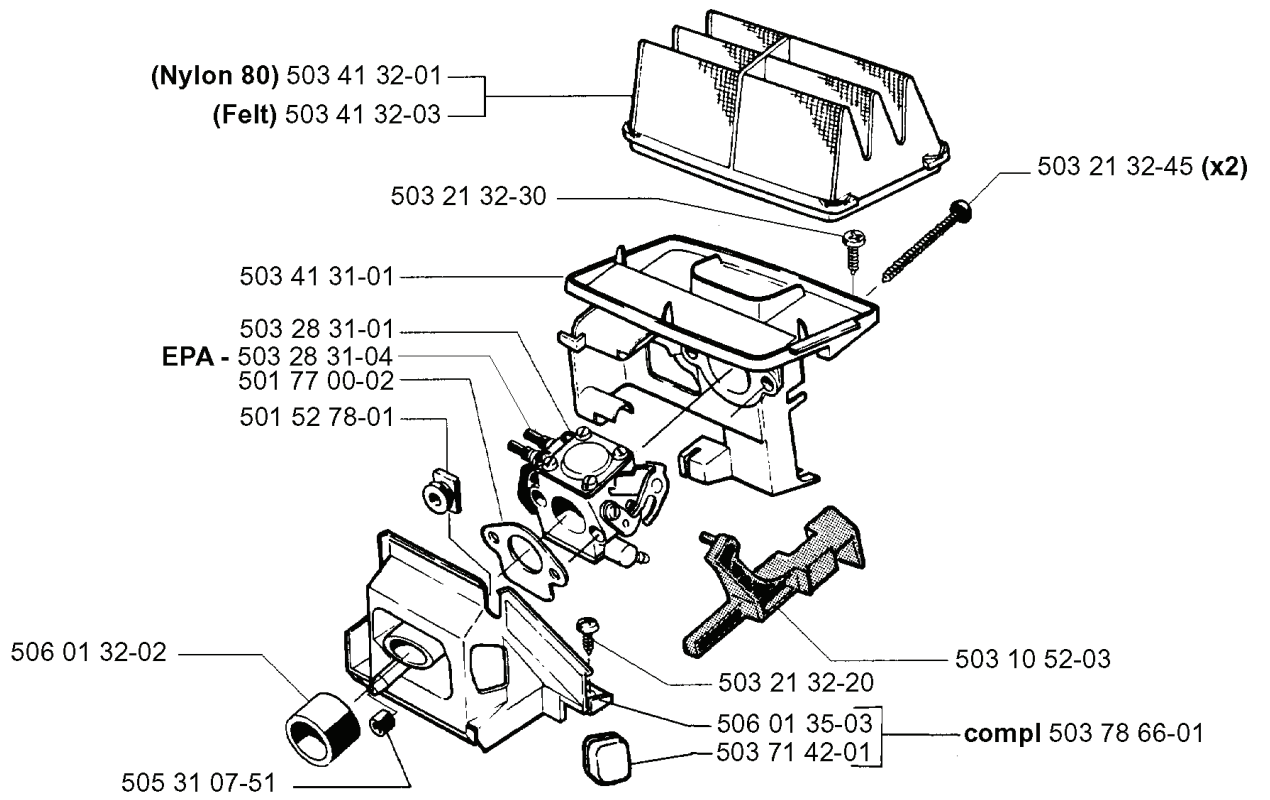

40, 20013500001-Current

SPARE PARTS LIST

D

REF.	PART NO.	DESCRIPTION	REMARK	QTY.	KIT
503 41 32-01	503413201	AIR FILTER	NYLON 80	1	
503 41 32-03	503413203	AIR FILTER	FELT	1	
503 21 32-30	503213230	SCREW CITXPANT		1	
503 41 31-01	503413101	AIR FILTER HOLDER		1	
503 28 31-01	503283101	CARBURETTOR		1	
503 28 31-04	503283104	CARBURETTOR	EPA	1	
501 77 00-02	501770002	GASKET		1	
501 52 78-01	501527801	GROMMET		1	
506 01 32-02	506013202	INLET PIPE		1	
505 31 07-51	505310751	IMPULSE HOSE		1	
503 71 42-01	503714201	PLUG		1	
506 01 35-03	506013503	INSULATION WALL		1	
503 21 32-20	503213220	SCREW CITXPANT		1	
503 10 52-03	503105203	CHOKE CONTROL		1	
503 78 66-01	503786601	KIT		1	
503 21 32-45	503213245	SCREW CITXPANT		2	

C

***compl 506 01 06-07 (40)**

***compl 503 44 08-02 (45)**

***compl 503 62 55-02 (49)**

REF.	PART NO.	DESCRIPTION	REMARK	QTY.	KIT
506 01 06-07	506010607	CYLINDER ASSY	40	1	
503 44 08-02	503440802	CYLINDER ASSY	45	1	
503 62 55-02	503625502	CYLINDER ASSY	49	1	
503 20 80-06	503208006	SCREW		1	
503 28 90-03	503289003	PISTON RING	40	1	
503 28 90-05	503289005	PISTON RING	45	1	
503 28 90-10	503289010	PISTON RING	49	1	
737 44 10-00	737441000	SNAP RING		1	
503 48 90-01	503489001	PISTON ASSY	40	1	
503 44 10-01	503441001	PISTON ASSY	45	1	
503 62 56-01	503625601	PISTON ASSY	49	1	
501 45 16-01	501451601	NEEDLE BEARING		1	
505 31 07-51	505310751	IMPULSE HOSE		1	
503 23 51-08	503235108	SPARK PLUG	RCJ 7Y	1	

J

REF.	PART NO.	DESCRIPTION	REMARK	QTY.	KIT
504 21 00-16	504210016	CLUTCH SPRING		1	
504 18 44-01	504184401	WASHER		1	
503 23 01-05	503230105	WASHER		1	
503 21 32-16	503213216	SCREW CITXPANT		1	
506 02 42-01	506024201	PRESSURE PIPE		1	
503 10 16-01	503101601	SUCTION HOSE ASSY		1	
503 10 49-02	503104902	PUMP PINION		1	
506 02 77-01	506027701	OIL PUMP ASSY		1	
506 02 39-01	506023901	PUMP PISTON		1	
503 15 98-02	503159802	CLUTCH DRUM	.325 X 7T	1	
503 25 34-01	503253401	NEEDLE BEARING		1	
503 17 31-02	503173102	CLUTCH		1	