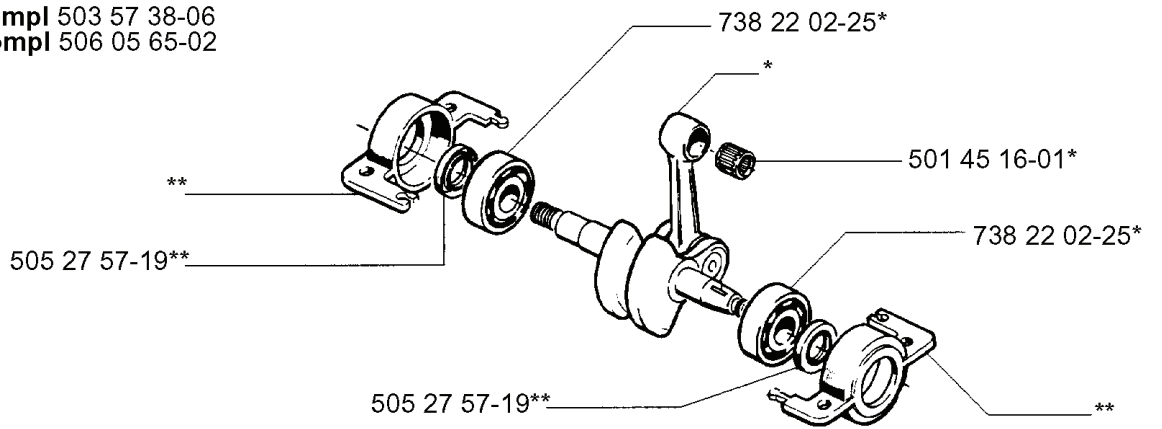

J

REF.	PART NO.	DESCRIPTION	REMARK	QTY.	KIT
504 21 00-16	504210016	CLUTCH SPRING		1	
504 18 44-01	504184401	WASHER		1	
503 23 01-05	503230105	WASHER		1	
503 21 32-16	503213216	SCREW CITXPANT		1	
506 02 42-01	506024201	PRESSURE PIPE		1	
503 10 16-01	503101601	SUCTION HOSE ASSY		1	
503 10 49-02	503104902	PUMP PINION		1	
506 02 77-01	506027701	OIL PUMP ASSY		1	
506 02 39-01	506023901	PUMP PISTON		1	
503 15 98-02	503159802	CLUTCH DRUM	.325 X 7T	1	
503 25 34-01	503253401	NEEDLE BEARING		1	
503 17 31-02	503173102	CLUTCH		1	

A

*compl 503 10 63-02
① compl 503 10 66-03

REF.	PART NO.	DESCRIPTION	REMARK	QTY.	KIT
503 10 63-02	503106302	CHAIN BRAKE		1	
503 10 66-03	503106603	HAND GUARD ASSY		1	
503 80 27-01	503802701	PIVOT PIN		1	
503 20 26-16	503202616	SCREW IHSCM		1	
501 76 80-01	501768001	SHAFT		1	
501 76 81-01	501768101	SHAFT		1	
735 31 08-20	735310820	E-CLIP		1	
503 53 91-01	503539101	POSITION SPRING		1	
501 87 47-01	501874701	SPRING		1	
503 22 00-01	503220001	HEXAGON NUT		1	
505 26 78-95	505267895	PAWL		1	
735 31 09-20	735310920	E-CLIP		1	
505 23 09-02	505230902	SCREW		1	
721 42 52-50	721425250	SPRING PIN		1	
503 10 65-01	503106501	HUB CAP		1	
503 21 28-10	503212810	SCREW CCRPANT		5	
503 68 85-01	503688501	BRAKE BAND		1	
501 87 54-01	501875401	BRAKE SPRING		1	
501 87 53-01	501875301	KNEE JOINT ASSY		1	
720 12 33-00	720123300	PARALLEL PIN		1	

G

*compl 503 57 38-06
**compl 506 05 65-02

REF.	PART NO.	DESCRIPTION	REMARK	QTY.	KIT
503 57 38-06	503573806	CRANKSHAFT ASSY		1	
506 05 65-02	506056502	SEAL		1	
505 27 57-19	505275719	SEALING RING		1	
501 45 16-01	501451601	NEEDLE BEARING		1	
738 22 02-25	738220225	BALL BEARING		1	