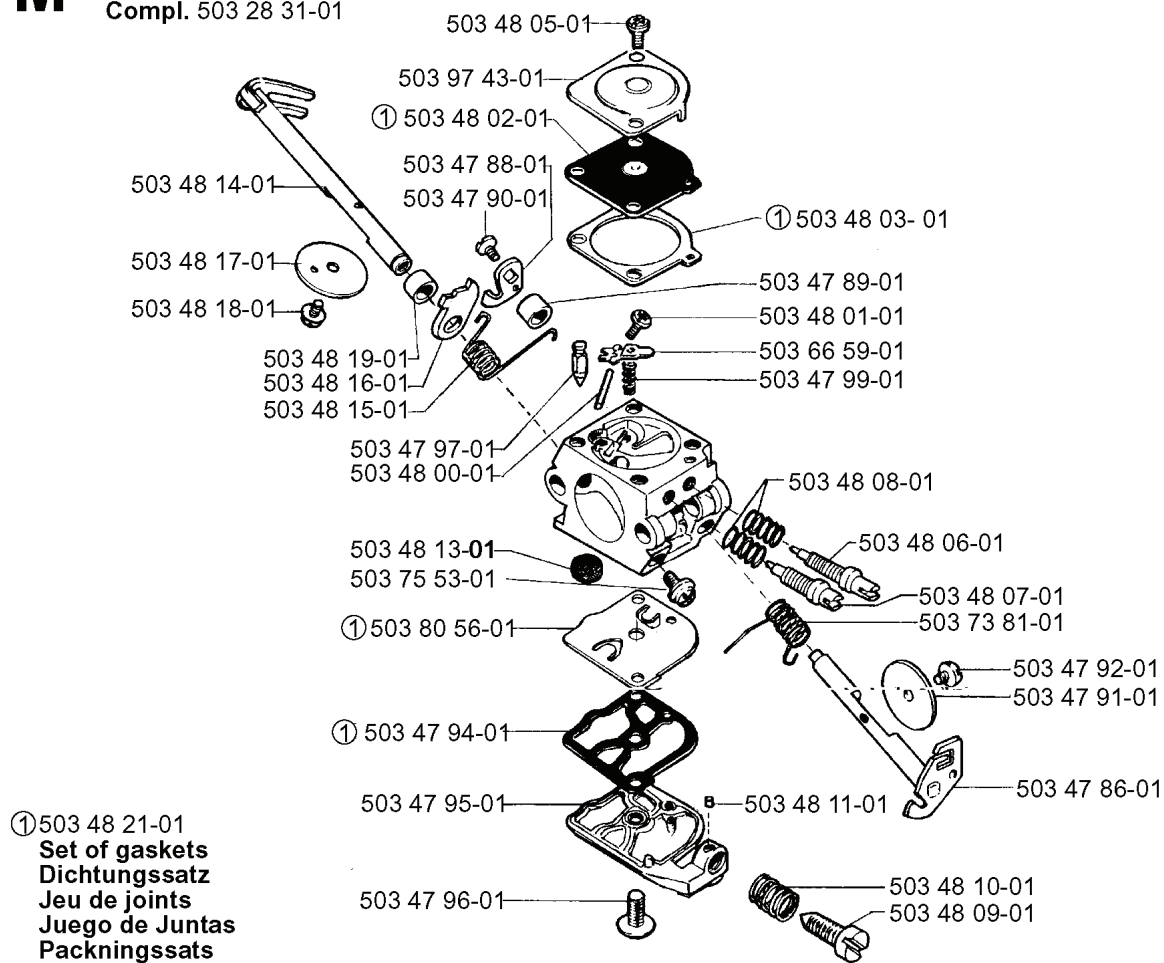

Accessories
Zubehöre
Accessoires
Acessorios
Tillbehör

REF.	PART NO.	DESCRIPTION	REMARK	QTY.	KIT
5016917-01	501691701	COMBINATION WRENCH		1	
5035274-01	503527401	PEN		1	
5060239-02	506023902	PUMP PISTON	VEG. OIL	1	
5060149-01	506014901	SPIKE		1	
5027127-01	502712701	WRENCH		1	
5014574-02	501457402	RIM	0.325 X 7T	1	
5032534-01	503253401	NEEDLE BEARING		1	
5031598-01	503159801	CLUTCH DRUM		1	
5032122-02	503212202	SCREW SLPANT	20 MM	1	
5032122-01	503212201	SCREW SLPANT	16 MM	1	

M

ZAMA C1Q - EL 1

Compl. 503 28 31-01

REF.	PART NO.	DESCRIPTION	REMARK	QTY.	KIT
503 28 31-01	503283101	CARBURETTOR		1	
503 48 14-01	503481401	SHAFT ASSY		1	
503 48 17-01	503481701	VALVE		1	
503 48 18-01	503481801	SCREW		1	
503 48 19-01	503481901	COLLAR		1	
503 48 16-01	503481601	LEVER		1	
503 48 15-01	503481501	SPRING		1	
503 47 97-01	503479701	VALVE		1	
503 48 00-01	503480001	PIN RETAINING SCREW		1	
503 48 13-01	503481301	STRAINER		1	
503 75 53-01	503755301	SCREW		1	
503 80 56-01	503805601	DIAPHRAGM PUMP	503 48 21-01 SET OF GASKETS	1	
503 47 94-01	503479401	GASKET	503 48 21-01 SET OF GASKETS	1	
503 47 95-01	503479501	COVER		1	
503 47 96-01	503479601	SCREW		1	
503 48 09-01	503480901	SCREW		1	
503 48 10-01	503481001	SPRING		1	
503 48 11-01	503481101	PIECE		1	
503 47 86-01	503478601	SHAFT ASSY		1	
503 47 91-01	503479101	VALVE		1	
503 47 92-01	503479201	SCREW		1	
503 73 81-01	503738101	RECOIL SPRING		1	
503 48 07-01	503480701	SCREW		1	
503 48 06-01	503480601	SCREW		1	
503 48 08-01	503480801	SPRING		1	
503 47 99-01	503479901	SPRING		1	
503 66 59-01	503665901	LEVER		1	
503 48 01-01	503480101	SCREW		1	
503 47 89-01	503478901	COLLAR		1	
503 48 03-01	503480301	GASKET	503 48 21-01 SET OF GASKETS	1	
503 47 90-01	503479001	SCREW		1	
503 47 88-01	503478801	LEVER		1	
503 48 02-01	503480201	DIAPHRAGM	503 48 21-01 SET OF GASKETS	1	
503 97 43-01	503974301	COVER		1	
503 48 05-01	503480501	SCREW		1	