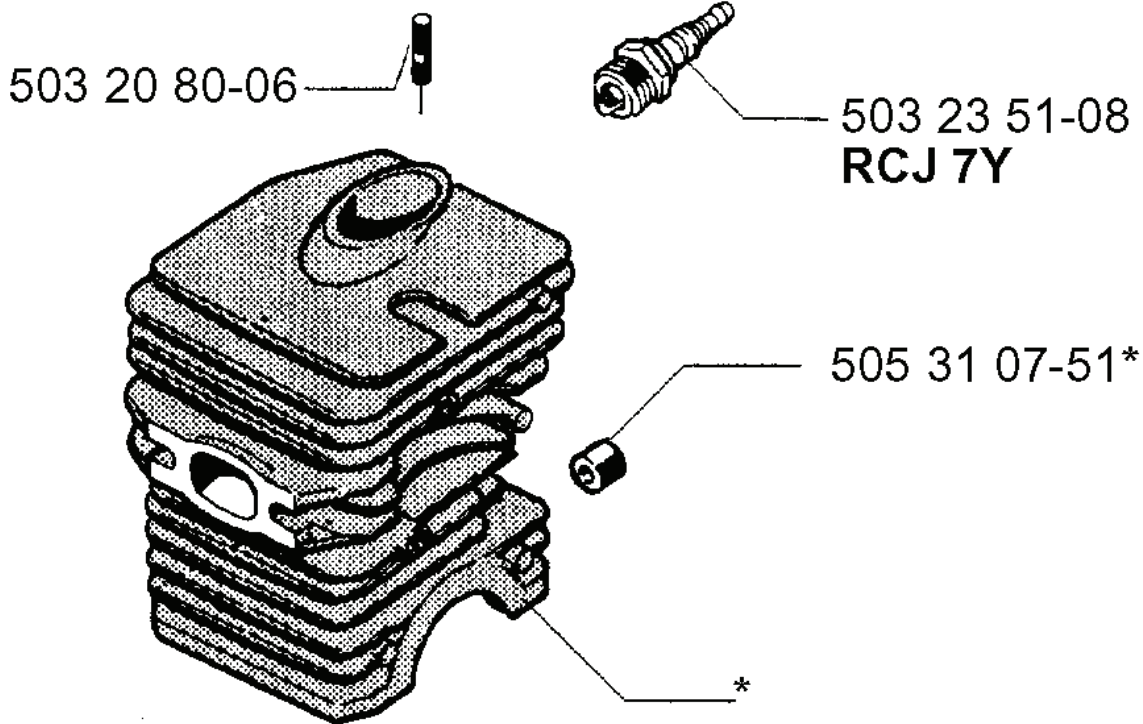

40, 20013500001-Current

SPARE PARTS LIST

D

REF.	PART NO.	DESCRIPTION	REMARK	QTY.	KIT
503 41 32-01	503413201	AIR FILTER	NYLON 80	1	
503 41 32-03	503413203	AIR FILTER	FELT	1	
503 21 32-30	503213230	SCREW CITXPANT		1	
503 41 31-01	503413101	AIR FILTER HOLDER		1	
503 28 31-01	503283101	CARBURETTOR		1	
503 28 31-04	503283104	CARBURETTOR	EPA	1	
501 77 00-02	501770002	GASKET		1	
501 52 78-01	501527801	GROMMET		1	
506 01 32-02	506013202	INLET PIPE		1	
505 31 07-51	505310751	IMPULSE HOSE		1	
503 71 42-01	503714201	PLUG		1	
506 01 35-03	506013503	INSULATION WALL		1	
503 21 32-20	503213220	SCREW CITXPANT		1	
503 10 52-03	503105203	CHOKE CONTROL		1	
503 78 66-01	503786601	KIT		1	
503 21 32-45	503213245	SCREW CITXPANT		2	

C

***compl 506 01 06-07 (40)**

***compl 503 44 08-02 (45)**

***compl 503 62 55-02 (49)**

REF.	PART NO.	DESCRIPTION	REMARK	QTY.	KIT
506 01 06-07	506010607	CYLINDER ASSY	40	1	
503 44 08-02	503440802	CYLINDER ASSY	45	1	
503 62 55-02	503625502	CYLINDER ASSY	49	1	
503 20 80-06	503208006	SCREW		1	
503 28 90-03	503289003	PISTON RING	40	1	
503 28 90-05	503289005	PISTON RING	45	1	
503 28 90-10	503289010	PISTON RING	49	1	
737 44 10-00	737441000	SNAP RING		1	
503 48 90-01	503489001	PISTON ASSY	40	1	
503 44 10-01	503441001	PISTON ASSY	45	1	
503 62 56-01	503625601	PISTON ASSY	49	1	
501 45 16-01	501451601	NEEDLE BEARING		1	
505 31 07-51	505310751	IMPULSE HOSE		1	
503 23 51-08	503235108	SPARK PLUG	RCJ 7Y	1	

J

REF.	PART NO.	DESCRIPTION	REMARK	QTY.	KIT
504 21 00-16	504210016	CLUTCH SPRING		1	
504 18 44-01	504184401	WASHER		1	
503 23 01-05	503230105	WASHER		1	
503 21 32-16	503213216	SCREW CITXPANT		1	
506 02 42-01	506024201	PRESSURE PIPE		1	
503 10 16-01	503101601	SUCTION HOSE ASSY		1	
503 10 49-02	503104902	PUMP PINION		1	
506 02 77-01	506027701	OIL PUMP ASSY		1	
506 02 39-01	506023901	PUMP PISTON		1	
503 15 98-02	503159802	CLUTCH DRUM	.325 X 7T	1	
503 25 34-01	503253401	NEEDLE BEARING		1	
503 17 31-02	503173102	CLUTCH		1	