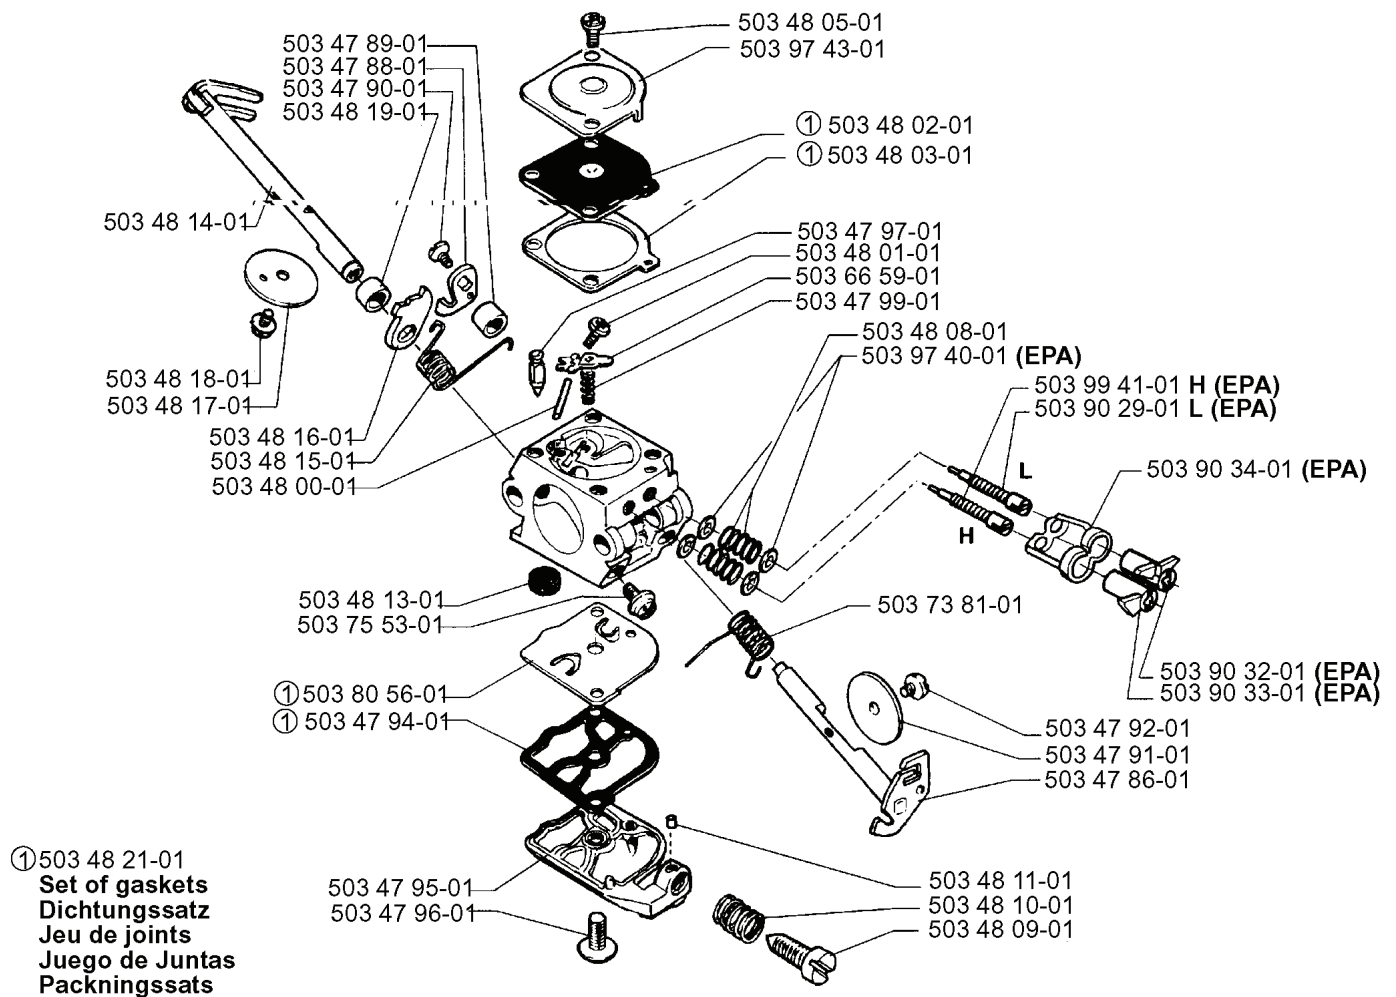

N

Compl. 503 28 31-04

ZAMA C1Q - EL 5 (EPA)