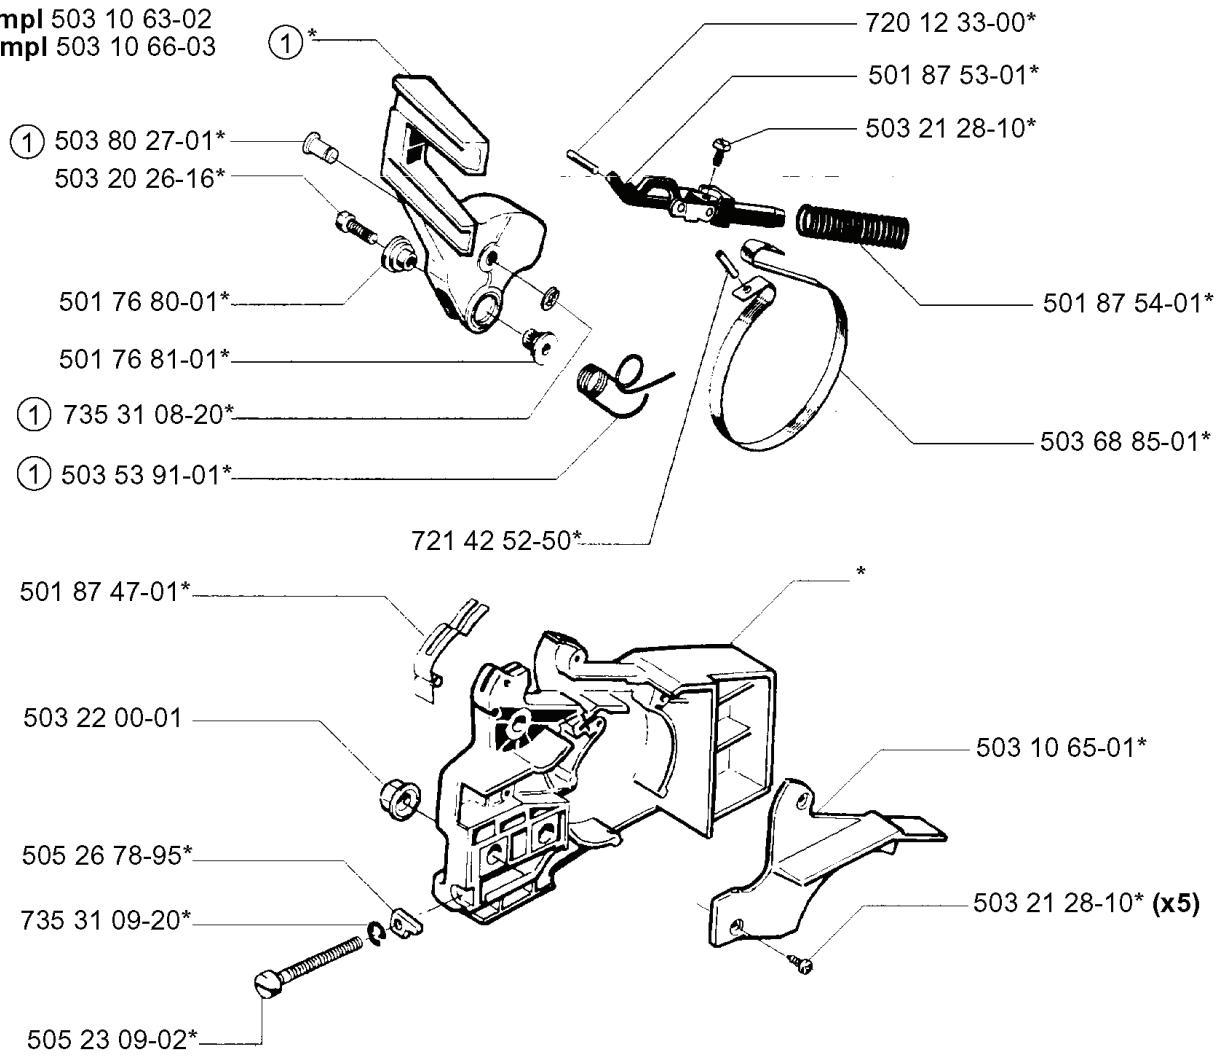

A

*compl 503 10 63-02
① compl 503 10 66-03