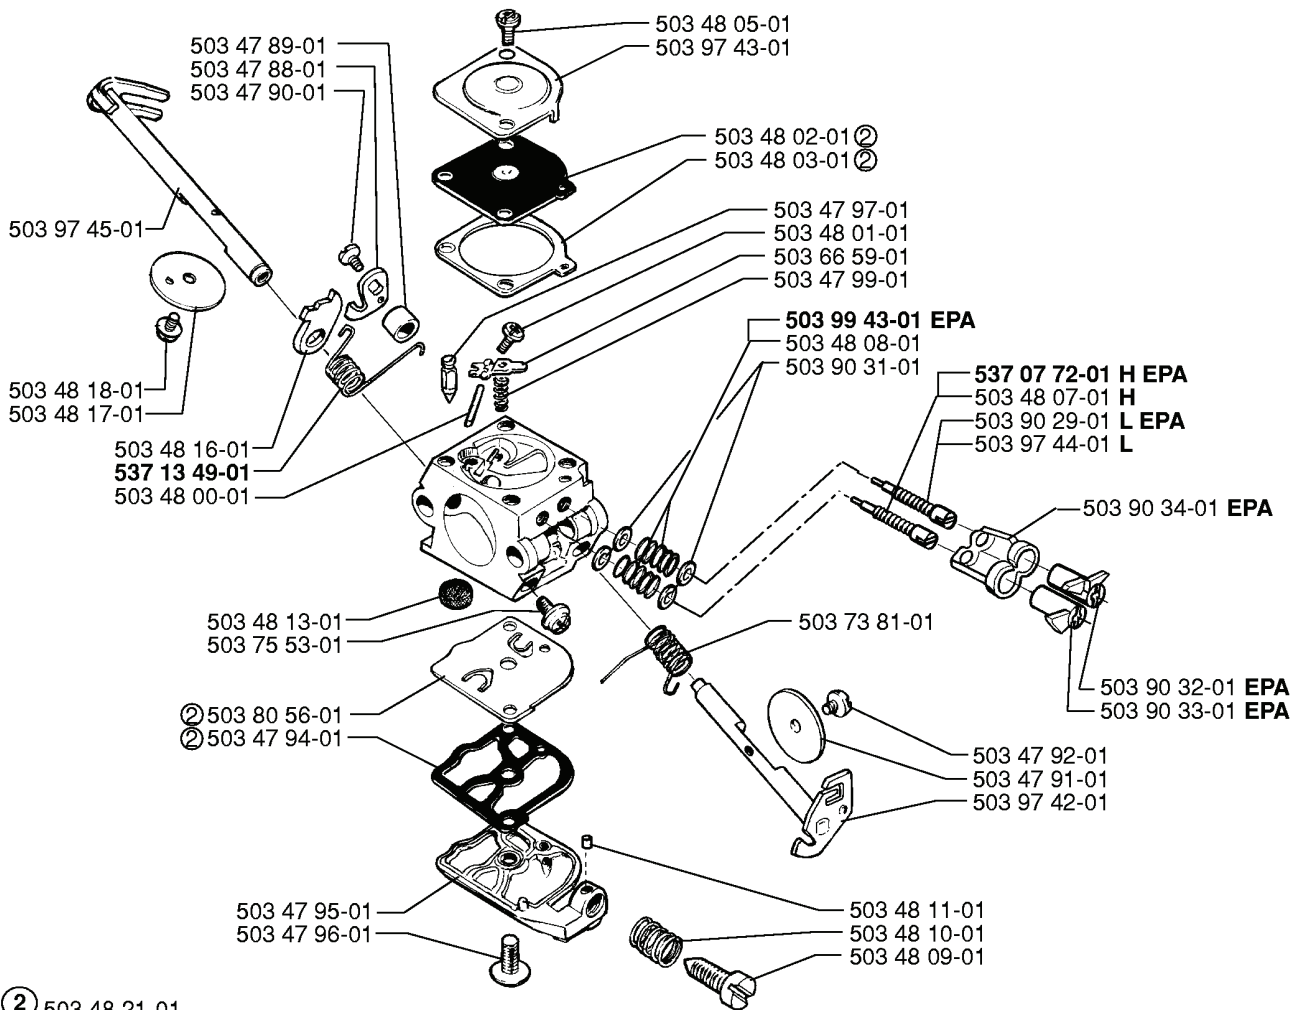

M compl 503 28 31-05
compl 503 28 31-06

ZAMA C1Q-EL6 ZAMA C1Q-EL7 (EPA)

② 503 48 21-01
Set of gaskets
Dichtungssatz
Jeu de joints
Juego de Juntas
Packningssats