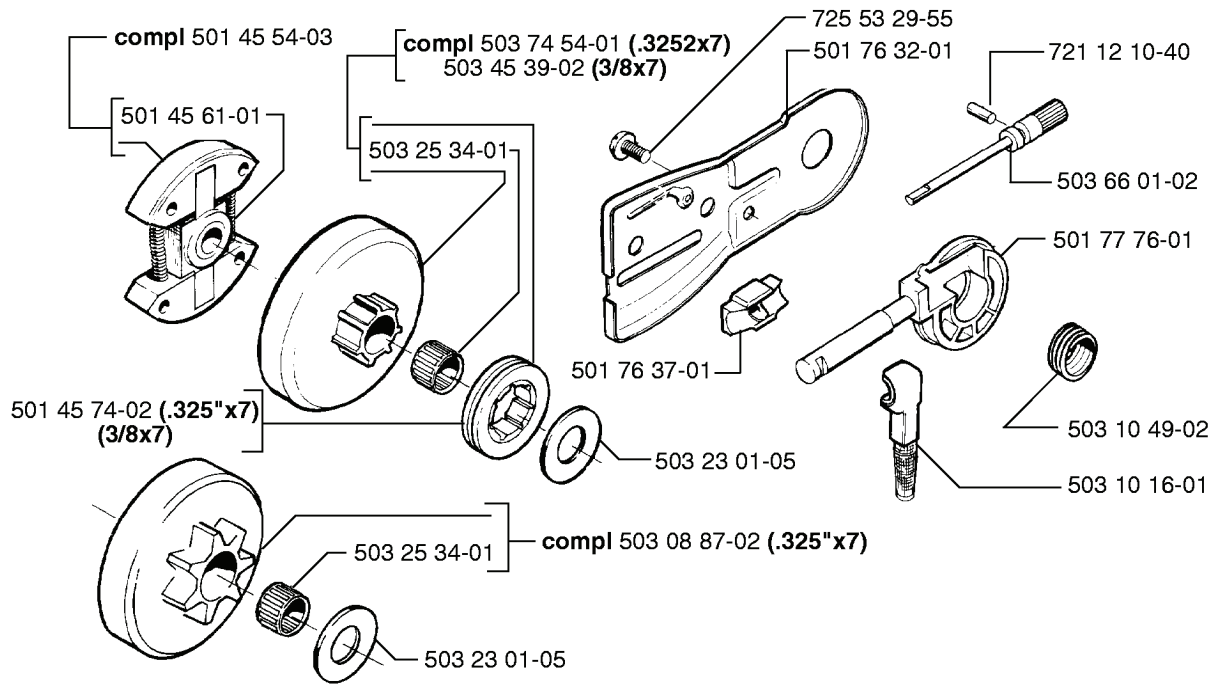

N

Tillbehör
Accessories
Zubehöre
Accessoires
Accesorios

501 69 17-01

REF.	PART NO.	DESCRIPTION	REMARK	QTY.	KIT
5016917-01	501691701	COMBINATION WRENCH		1	

K

REF.	PART NO.	DESCRIPTION	REMARK	QTY.	KIT
5014854-02	501485402	SPARK PLUG CAP		1	
5031631-01	503163101	CABLE		1	
5039014-01	503901401	ELECTRONIC MODULE		1	
5032025-20	503202520	SCREW IHSCM		1	
5032300-42	503230042	WASHER		1	
5037900-01	503790001	FLYWHEEL		1	
5037832-01	503783201	SPRING		1	
5037102-03	503710203	STARTER PAWL		1	
5037905-02	503790502	RIVET		1	
5032210-11	503221011	HEXAGON NUT		1	
5032301-01	503230101	WASHER		1	
5037179-01	503717901	STOP SWITCH		1	
5032128-06	503212806	SCREW CCRPANT		1	

H

REF.	PART NO.	DESCRIPTION	REMARK	QTY.	KIT
501 45 54-03	501455403	CLUTCH ASSY		1	
501 45 61-01	501456101	CLUTCH SPRING		1	
501 45 74-02	501457402	RIM		1	
503 25 34-01	503253401	NEEDLE BEARING		1	
503 08 87-02	503088702	CLUTCH DRUM ASSY		1	
503 23 01-05	503230105	WASHER		1	
501 76 37-01	501763701	SEALING		1	
503 45 39-02	503453902	CLUTCH DRUM ASSY		1	
503 74 54-01	503745401	CLUTCH DRUM ASSY		1	
725 53 29-55	725532955	SCREW IHSCM		1	
501 76 32-01	501763201	CHAIN GUIDE PLATE		1	
503 10 16-01	503101601	SUCTION HOSE ASSY		1	
503 10 49-02	503104902	PUMP PINION		1	
501 77 76-01	501777601	OIL PUMP		1	
503 66 01-02	503660102	PUMP PISTON		1	
721 12 10-40	721121040	GROOVED PIN		1	