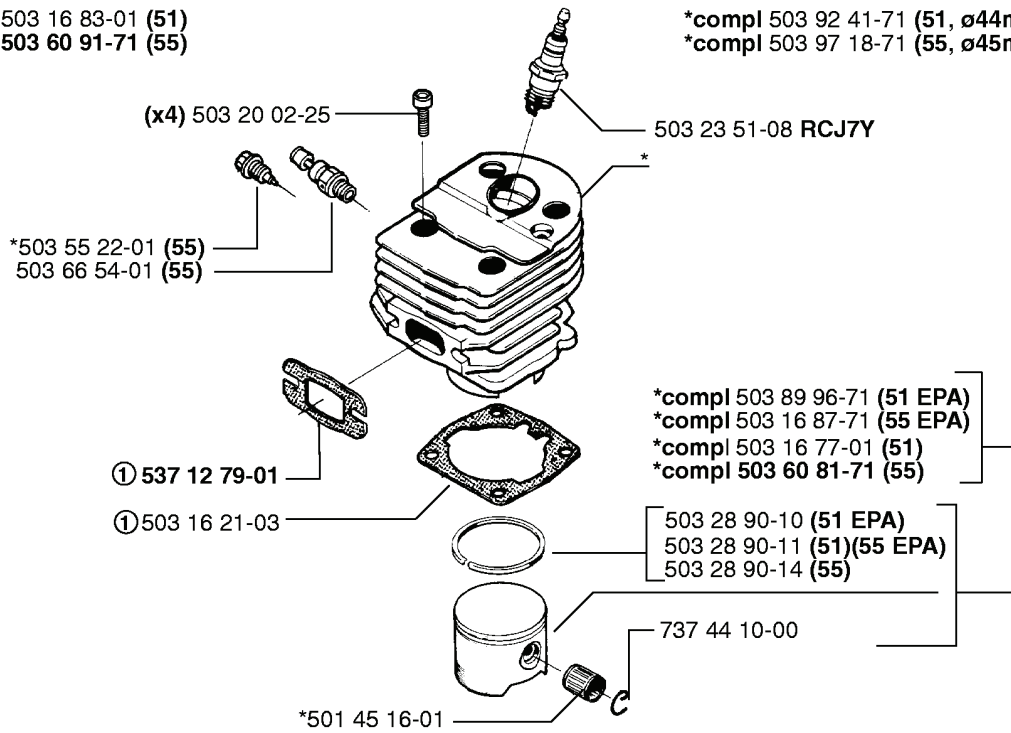

C

*compl 503 16 83-01 (51)
*compl 503 60 91-71 (55)

*compl 503 92 41-71 (51, $\varnothing 44\text{mm}$)(EPA)
*compl 503 97 18-71 (55, $\varnothing 45\text{mm}$)(EPA)