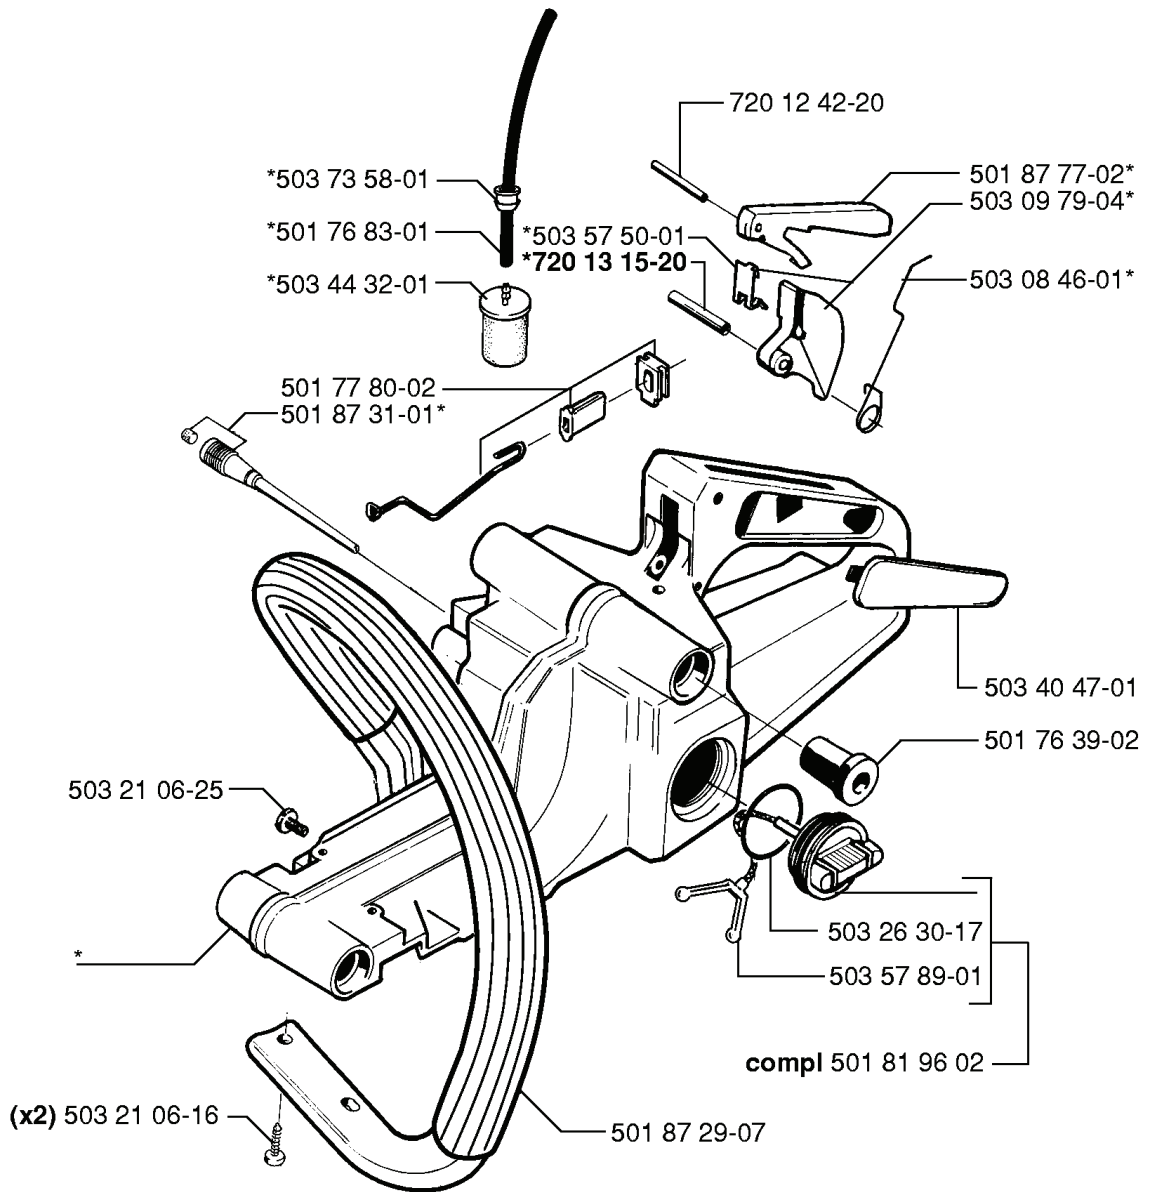

E

*compl 501 76 13-10