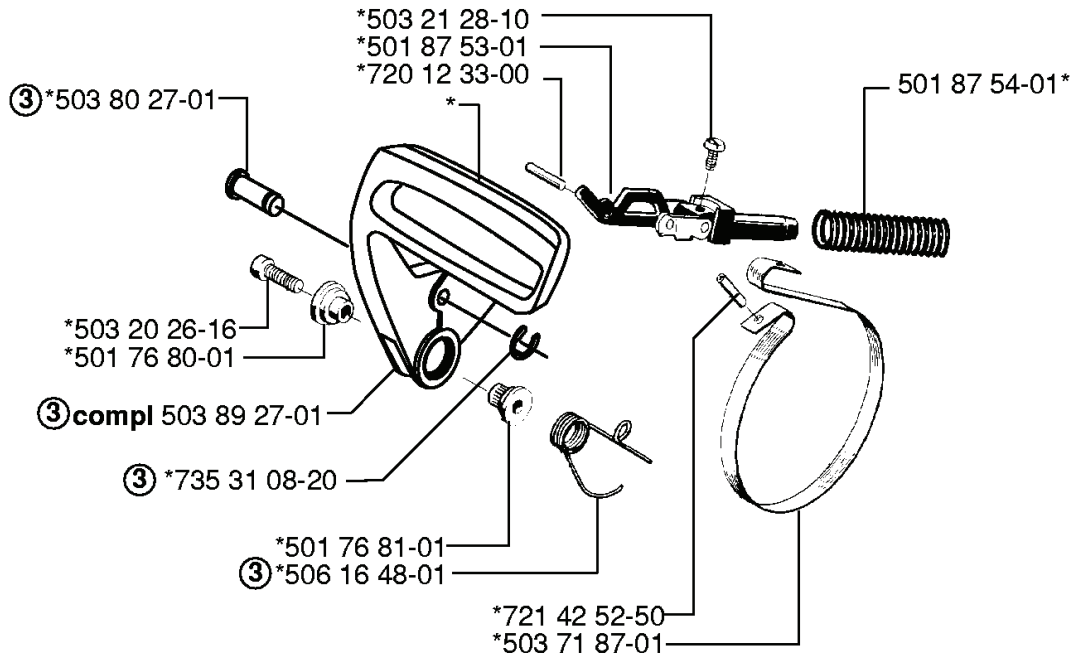

G *compl 503 57 38-06

REF.	PART NO.	DESCRIPTION	REMARK	QTY.	KIT
503 57 38-06	503573806	CRANKSHAFT ASSY		1	
738 22 02-25	738220225	BALL BEARING		1	
501 45 16-01	501451601	NEEDLE BEARING		1	

A

*compl 503 49 81-03

REF.	PART NO.	DESCRIPTION	REMARK	QTY.	KIT
503 49 81-03	503498103	CLUTCH COVER ASSY		1	
503 80 27-01	503802701	PIVOT PIN		1	
503 20 26-16	503202616	SCREW IHSCM		1	
501 76 80-01	501768001	SHAFT		1	
503 89 27-01	503892701	HAND GUARD		1	
735 31 08-20	735310820	E-CLIP		1	
501 76 81-01	501768101	SHAFT		1	
506 16 48-01	506164801	POSITION SPRING		1	
501 87 47-01	501874701	SPRING		1	
503 22 00-01	503220001	HEXAGON NUT		1	
503 15 21-01	503152101	COVER SHEET		1	
503 71 87-01	503718701	BRAKE BAND		1	
721 42 52-50	721425250	SPRING PIN		1	
720 12 33-00	720123300	PARALLEL PIN		1	
501 87 53-01	501875301	KNEE JOINT ASSY		1	
501 87 54-01	501875401	BRAKE SPRING		1	
503 49 32-01	503493201	CLUTCH COVER		1	
501 87 42-02	501874202	HUB CAP		1	
503 21 28-10	503212810	SCREW CCRPANT		5	

H

REF.	PART NO.	DESCRIPTION	REMARK	QTY.	KIT
501 45 54-03	501455403	CLUTCH ASSY		1	
501 45 61-01	501456101	CLUTCH SPRING		1	
501 45 74-02	501457402	RIM		1	
503 25 34-01	503253401	NEEDLE BEARING		1	
503 08 87-02	503088702	CLUTCH DRUM ASSY		1	
503 23 01-05	503230105	WASHER		1	
501 76 37-01	501763701	SEALING		1	
503 45 39-02	503453902	CLUTCH DRUM ASSY		1	
503 74 54-01	503745401	CLUTCH DRUM ASSY		1	
725 53 29-55	725532955	SCREW IHSCM		1	
501 76 32-01	501763201	CHAIN GUIDE PLATE		1	
503 10 16-01	503101601	SUCTION HOSE ASSY		1	
503 10 49-02	503104902	PUMP PINION		1	
501 77 76-01	501777601	OIL PUMP		1	
503 66 01-02	503660102	PUMP PISTON		1	
721 12 10-40	721121040	GROOVED PIN		1	