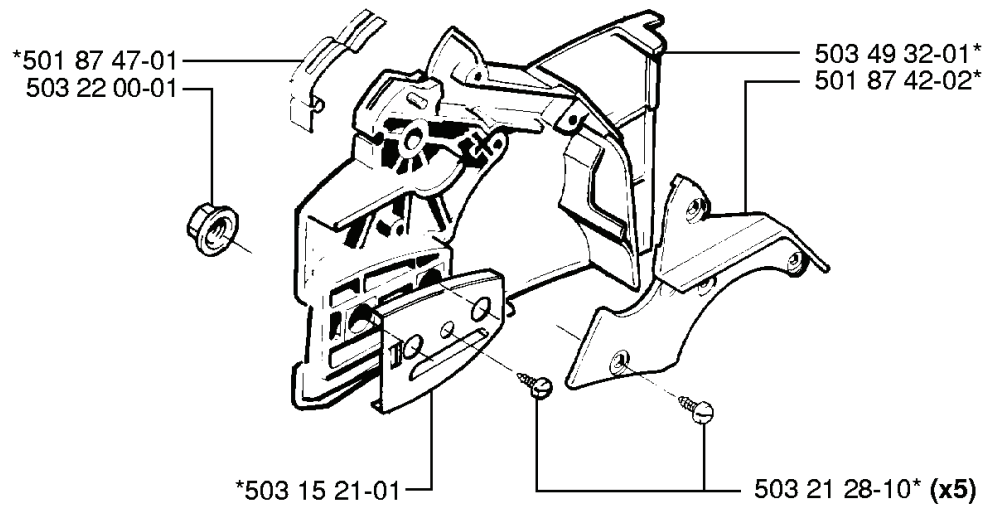

G *compl 503 57 38-06

REF.	PART NO.	DESCRIPTION	REMARK	QTY.	KIT
503 57 38-06	503573806	CRANKSHAFT ASSY		1	
738 22 02-25	738220225	BALL BEARING		1	
501 45 16-01	501451601	NEEDLE BEARING		1	

A

*compl 503 49 81-03

REF.	PART NO.	DESCRIPTION	REMARK	QTY.	KIT
503 49 81-03	503498103	CLUTCH COVER ASSY		1	
503 80 27-01	503802701	PIVOT PIN		1	
503 20 26-16	503202616	SCREW IHSCM		1	
501 76 80-01	501768001	SHAFT		1	
503 89 27-01	503892701	HAND GUARD		1	
735 31 08-20	735310820	E-CLIP		1	
501 76 81-01	501768101	SHAFT		1	
506 16 48-01	506164801	POSITION SPRING		1	
501 87 47-01	501874701	SPRING		1	
503 22 00-01	503220001	HEXAGON NUT		1	
503 15 21-01	503152101	COVER SHEET		1	
503 71 87-01	503718701	BRAKE BAND		1	
721 42 52-50	721425250	SPRING PIN		1	
720 12 33-00	720123300	PARALLEL PIN		1	
501 87 53-01	501875301	KNEE JOINT ASSY		1	
501 87 54-01	501875401	BRAKE SPRING		1	
503 49 32-01	503493201	CLUTCH COVER		1	
501 87 42-02	501874202	HUB CAP		1	
503 21 28-10	503212810	SCREW CCRPANT		5	

H

REF.	PART NO.	DESCRIPTION	REMARK	QTY.	KIT
501 45 54-03	501455403	CLUTCH ASSY		1	
501 45 61-01	501456101	CLUTCH SPRING		1	
501 45 74-02	501457402	RIM		1	
503 25 34-01	503253401	NEEDLE BEARING		1	
503 08 87-02	503088702	CLUTCH DRUM ASSY		1	
503 23 01-05	503230105	WASHER		1	
501 76 37-01	501763701	SEALING		1	
503 45 39-02	503453902	CLUTCH DRUM ASSY		1	
503 74 54-01	503745401	CLUTCH DRUM ASSY		1	
725 53 29-55	725532955	SCREW IHSCM		1	
501 76 32-01	501763201	CHAIN GUIDE PLATE		1	
503 10 16-01	503101601	SUCTION HOSE ASSY		1	
503 10 49-02	503104902	PUMP PINION		1	
501 77 76-01	501777601	OIL PUMP		1	
503 66 01-02	503660102	PUMP PISTON		1	
721 12 10-40	721121040	GROOVED PIN		1	