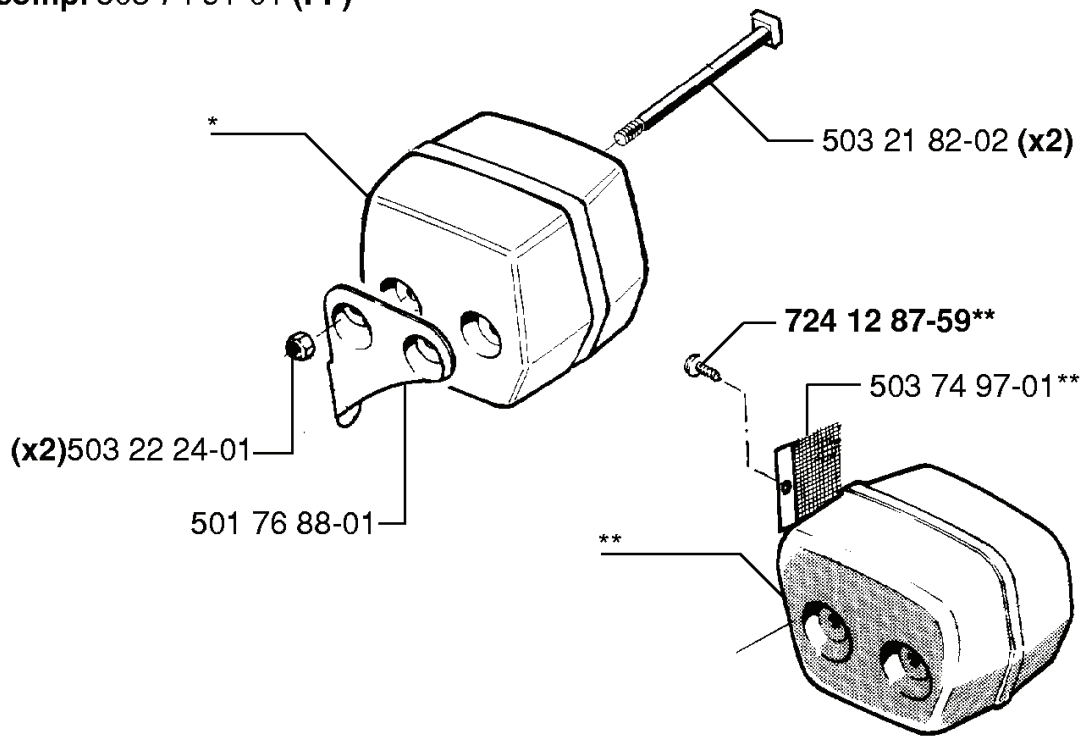

F

*compl 501 76 66-02 (FG)
**compl 503 74 91-01 (FF)