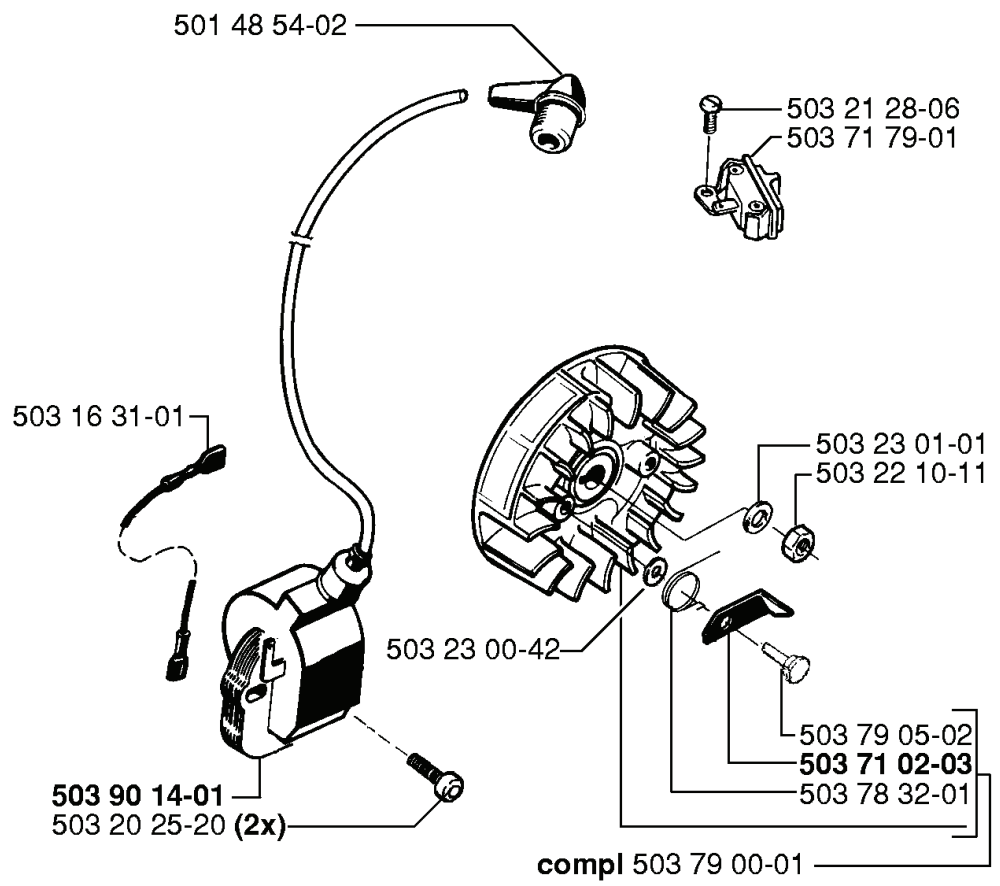

N

Tillbehör
Accessories
Zubehöre
Accessoires
Accesorios

501 69 17-01

REF.	PART NO.	DESCRIPTION	REMARK	QTY.	KIT
5016917-01	501691701	COMBINATION WRENCH		1	

K

REF.	PART NO.	DESCRIPTION	REMARK	QTY.	KIT
5014854-02	501485402	SPARK PLUG CAP		1	
5031631-01	503163101	CABLE		1	
5039014-01	503901401	ELECTRONIC MODULE		1	
5032025-20	503202520	SCREW IHSCM		1	
5032300-42	503230042	WASHER		1	
5037900-01	503790001	FLYWHEEL		1	
5037832-01	503783201	SPRING		1	
5037102-03	503710203	STARTER PAWL		1	
5037905-02	503790502	RIVET		1	
5032210-11	503221011	HEXAGON NUT		1	
5032301-01	503230101	WASHER		1	
5037179-01	503717901	STOP SWITCH		1	
5032128-06	503212806	SCREW CCRPANT		1	

H

REF.	PART NO.	DESCRIPTION	REMARK	QTY.	KIT
501 45 54-03	501455403	CLUTCH ASSY		1	
501 45 61-01	501456101	CLUTCH SPRING		1	
501 45 74-02	501457402	RIM		1	
503 25 34-01	503253401	NEEDLE BEARING		1	
503 08 87-02	503088702	CLUTCH DRUM ASSY		1	
503 23 01-05	503230105	WASHER		1	
501 76 37-01	501763701	SEALING		1	
503 45 39-02	503453902	CLUTCH DRUM ASSY		1	
503 74 54-01	503745401	CLUTCH DRUM ASSY		1	
725 53 29-55	725532955	SCREW IHSCM		1	
501 76 32-01	501763201	CHAIN GUIDE PLATE		1	
503 10 16-01	503101601	SUCTION HOSE ASSY		1	
503 10 49-02	503104902	PUMP PINION		1	
501 77 76-01	501777601	OIL PUMP		1	
503 66 01-02	503660102	PUMP PISTON		1	
721 12 10-40	721121040	GROOVED PIN		1	