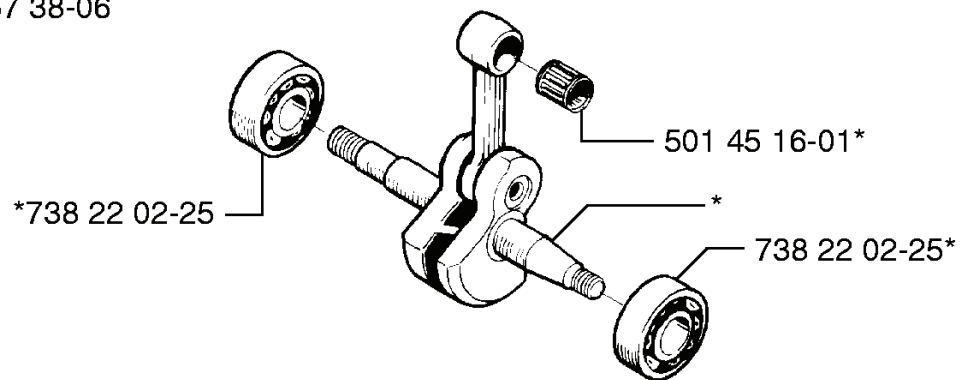

G *compl 503 57 38-06

REF.	PART NO.	DESCRIPTION	REMARK	QTY.	KIT
503 57 38-06	503573806	CRANKSHAFT ASSY		1	
738 22 02-25	738220225	BALL BEARING		1	
501 45 16-01	501451601	NEEDLE BEARING		1	

A

*compl 503 49 81-03

REF.	PART NO.	DESCRIPTION	REMARK	QTY.	KIT
503 49 81-03	503498103	CLUTCH COVER ASSY		1	
503 80 27-01	503802701	PIVOT PIN		1	
503 20 26-16	503202616	SCREW IHSCM		1	
501 76 80-01	501768001	SHAFT		1	
503 89 27-01	503892701	HAND GUARD		1	
735 31 08-20	735310820	E-CLIP		1	
501 76 81-01	501768101	SHAFT		1	
506 16 48-01	506164801	POSITION SPRING		1	
501 87 47-01	501874701	SPRING		1	
503 22 00-01	503220001	HEXAGON NUT		1	
503 15 21-01	503152101	COVER SHEET		1	
503 71 87-01	503718701	BRAKE BAND		1	
721 42 52-50	721425250	SPRING PIN		1	
720 12 33-00	720123300	PARALLEL PIN		1	
501 87 53-01	501875301	KNEE JOINT ASSY		1	
501 87 54-01	501875401	BRAKE SPRING		1	
503 49 32-01	503493201	CLUTCH COVER		1	
501 87 42-02	501874202	HUB CAP		1	
503 21 28-10	503212810	SCREW CCRPANT		5	

H

REF.	PART NO.	DESCRIPTION	REMARK	QTY.	KIT
501 45 54-03	501455403	CLUTCH ASSY		1	
501 45 61-01	501456101	CLUTCH SPRING		1	
501 45 74-02	501457402	RIM		1	
503 25 34-01	503253401	NEEDLE BEARING		1	
503 08 87-02	503088702	CLUTCH DRUM ASSY		1	
503 23 01-05	503230105	WASHER		1	
501 76 37-01	501763701	SEALING		1	
503 45 39-02	503453902	CLUTCH DRUM ASSY		1	
503 74 54-01	503745401	CLUTCH DRUM ASSY		1	
725 53 29-55	725532955	SCREW IHSCM		1	
501 76 32-01	501763201	CHAIN GUIDE PLATE		1	
503 10 16-01	503101601	SUCTION HOSE ASSY		1	
503 10 49-02	503104902	PUMP PINION		1	
501 77 76-01	501777601	OIL PUMP		1	
503 66 01-02	503660102	PUMP PISTON		1	
721 12 10-40	721121040	GROOVED PIN		1	