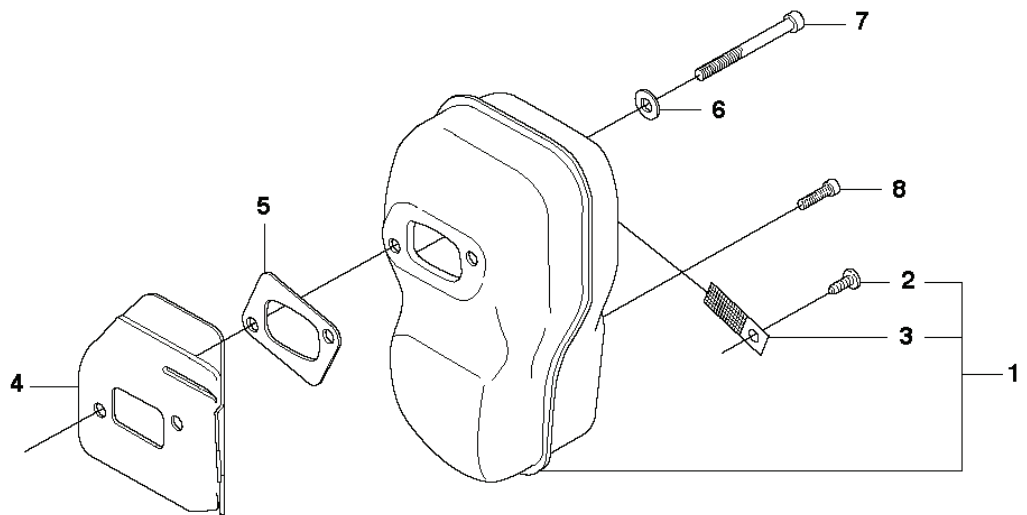

REF.	PART NO.	DESCRIPTION	REMARK	QTY.	KIT
1	501001301	IGNITION MODULE	F, Fx, FxT	1	
1	501001302	IGNITION MODULE	R, Rx, FR	1	
2	537237301	SPARK PLUG CAP		1	1
3	503235109	SPARK PLUG	Champion RCJ 6Y	1	
4	503202516	SCREW IHSCM		2	
5	537391001	SHORT CIRCUIT CABLE		1	
6	537256301	GENERATOR STATOR	FxT	1	
7	503216618	SCREW IHSCM	FxT	2	
8	503953301	FLYWHEEL	F, Fx, R, Rx, FR	1	
8	503953302	FLYWHEEL	FxT	1	
9	503812901	SPRING		2	8
10	503812401	STARTER PAWL		2	8
11	503230042	WASHER		2	8
12	501819903	SCREW		2	8
13	503220401	NUT		1	
14	501485601	CONTACT SPRING		1	1