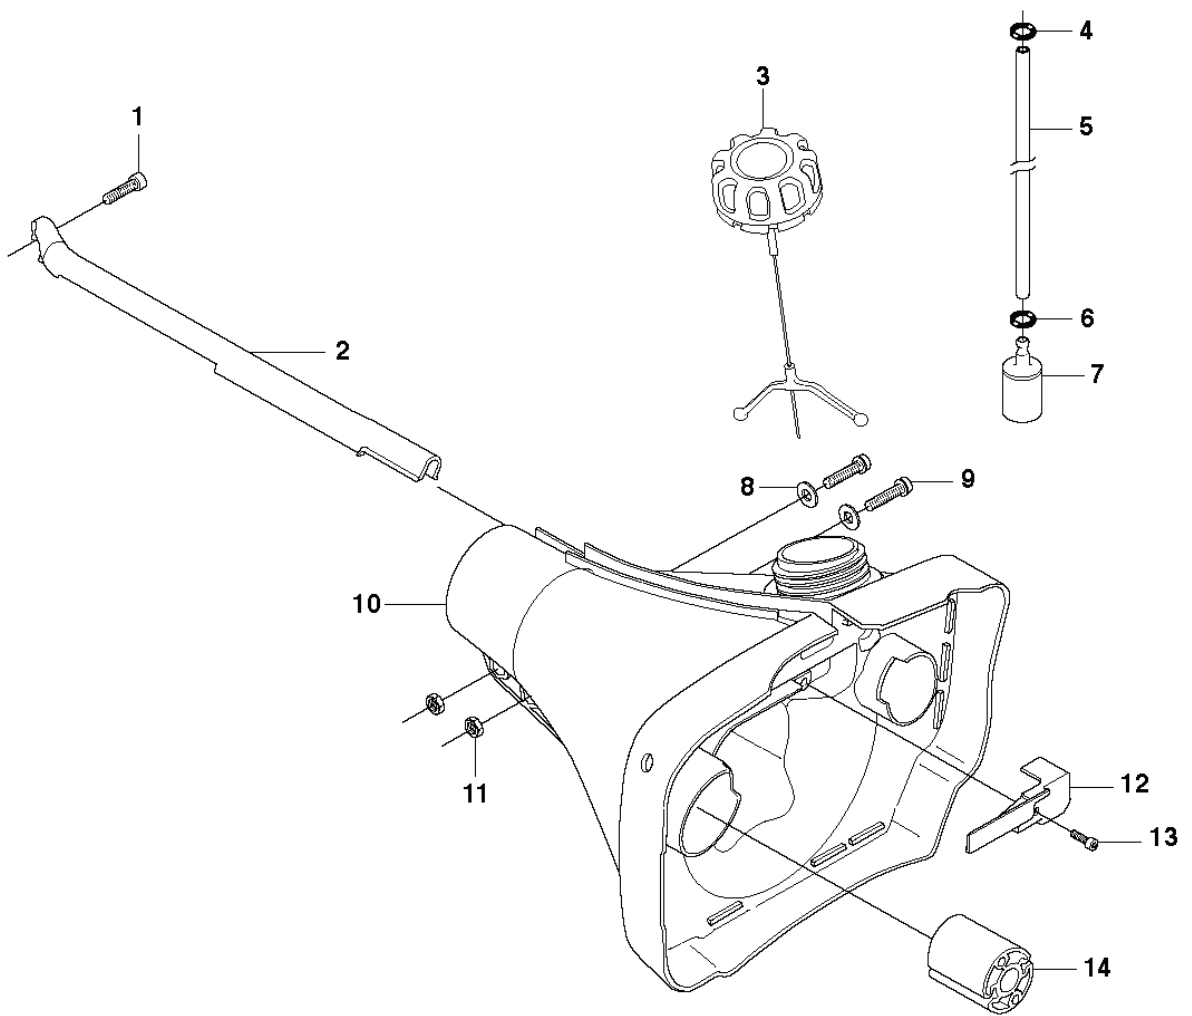

REF.	PART NO.	DESCRIPTION	REMARK	QTY.	KIT
1	503200216	SCREW IHSCFM		1	
2	537172502	COVER	F, Fx, FxT, FR	1	
2	537172501	COVER	R, Rx	1	
3	544076902	TANK CAP		1	
4	537184901	O-RING		1	
5	544324933	FUEL HOSE		1	
6	537184901	O-RING		1	
7	503443201	FUEL FILTER		1	
8	503230011	WASHER		2	
9	503200216	SCREW IHSCFM		2	
10	503949301	FUEL TANK		1	
11	503221012	HEXAGON NUT		2	
12	537219901	HOSE GUARD		1	
13	503217116	SCREW IHSCFM		1	
14	510208701	ANTIVIBRATION ELEMENT		2