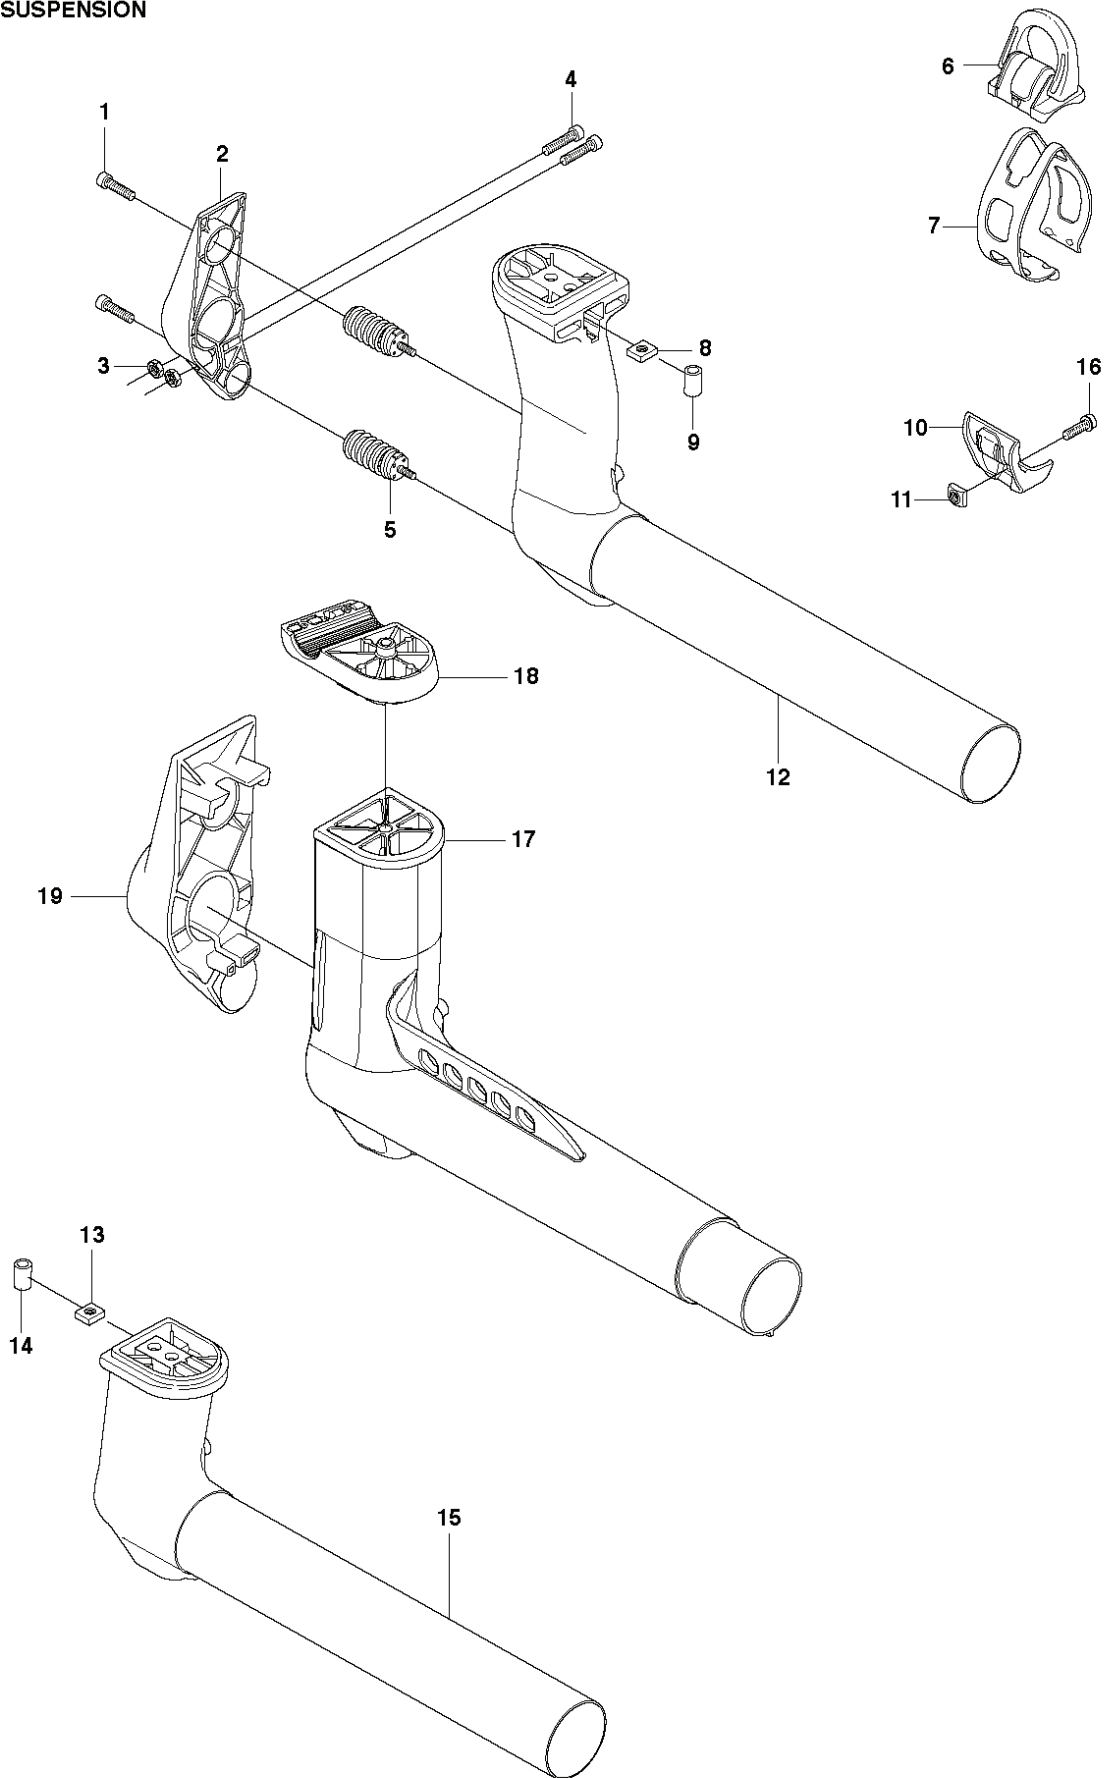

C 343R, F, FR, 345RX, FX, FXT
SUSPENSION

REF.	PART NO.	DESCRIPTION	REMARK	QTY.	KIT
1	503200216	SCREW IHSCFM		2	
2	503955304	HOLDER ANTIVIBRATION		1	
3	503221012	HEXAGON NUT		2	
4	503200225	SCREW IHSCFM		2	
5	537299701	ANTIVIBRATION ELEMENT		2	
6	537201801	LOOP		1	
7	537197901	BAND		1	
8	502197101	SQUARE NUT		1	
9	503857302	COVER		1	
10	537271102	GUIDE RAIL		1	
11	503226501	SQUARE NUT		1	
12	537198905	SUSPENSION	R, Rx, Magnesium	1	
13	502197101	SQUARE NUT		1	
14	503857302	COVER		1	
15	503955906	SUSPENSION	F, Fx, FxT, FR, Magnesium	1	
16	503200220	SCREW IHSCFM		1	
17	515979801	SUSPENSION	R, Composit	1	
18	502433601	HANDLEBAR BRACKET	R	1	
19	502433501	HOLDER	R	1