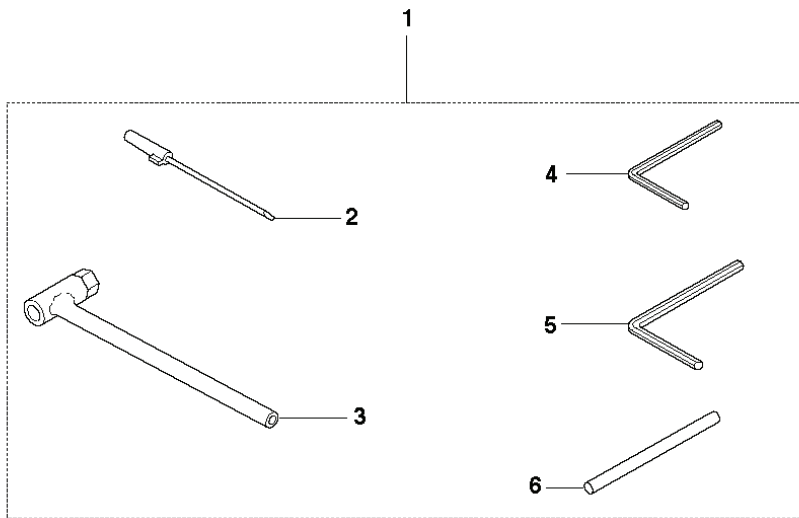

REF.	PART NO.	DESCRIPTION	REMARK	QTY.	KIT
1	502216013	ACCESSORY BAG		1	
2	501600203	SCREWDRIVER		1	1
3	502114603	KEY		1	1
4	502215801	WRENCH	4 mm	1	1
5	503558602	SPANNER	5 mm	1	1
6	502285901	STOP		1	1
7	501192201	TOOL		1	
8	537381101	FILTER	NYLON μ80 = Black	1	
8	537381102	FILTER	NYLON μ44 = Yellow	1	
8	537381103	FILTER	FELT = White	1	
8	537381104	FILTER	NYLON μ100 = Grey	1	
9	501691701	COMBINATION WRENCH		1	
10	503976401	GREASE		1	
11	503801701	GREASE		1	
12	531009248	FILTER OIL	Oil Air?ter 1.0 litre	1	
13	537238401	WINTER KIT	Winter Kit	1	
14	537178701	WINTER COVER		1	13
16	503217010	SCREW CCRPANT		3	13