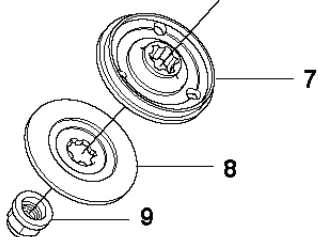

1

REF.	PART NO.	DESCRIPTION	REMARK	QTY.	KIT
1	502297801	GEAR HOUSING ASSY	F, Fx, FxT	1	
2	738210110	BALL BEARING		1	1
3	503250801	BEARING		1	1
4	503261701	SEALING		1	1
5	503758901	COVER WASHER		1	1
6	735313310	CIRCLIP		1	1
7	544197801	DRIVER	"1""	1	
8	544217801	SUPPORT FLANGE		1	
9	502291101	BLADE NUT		1	
10	503200316	SCREW IHSCFM		4	1
11	503201501	SCREW		1	1
12	503200225	SCREW IHSCFM		2	1
13	738218712	BALL BEARING		2	1
14	735311700	CIRCLIP		1	1
15	735313110	CIRCLIP		1	1
16	502297901	GEAR HOUSING		1	1
17	537290601	SP PARTS KIT		1	1