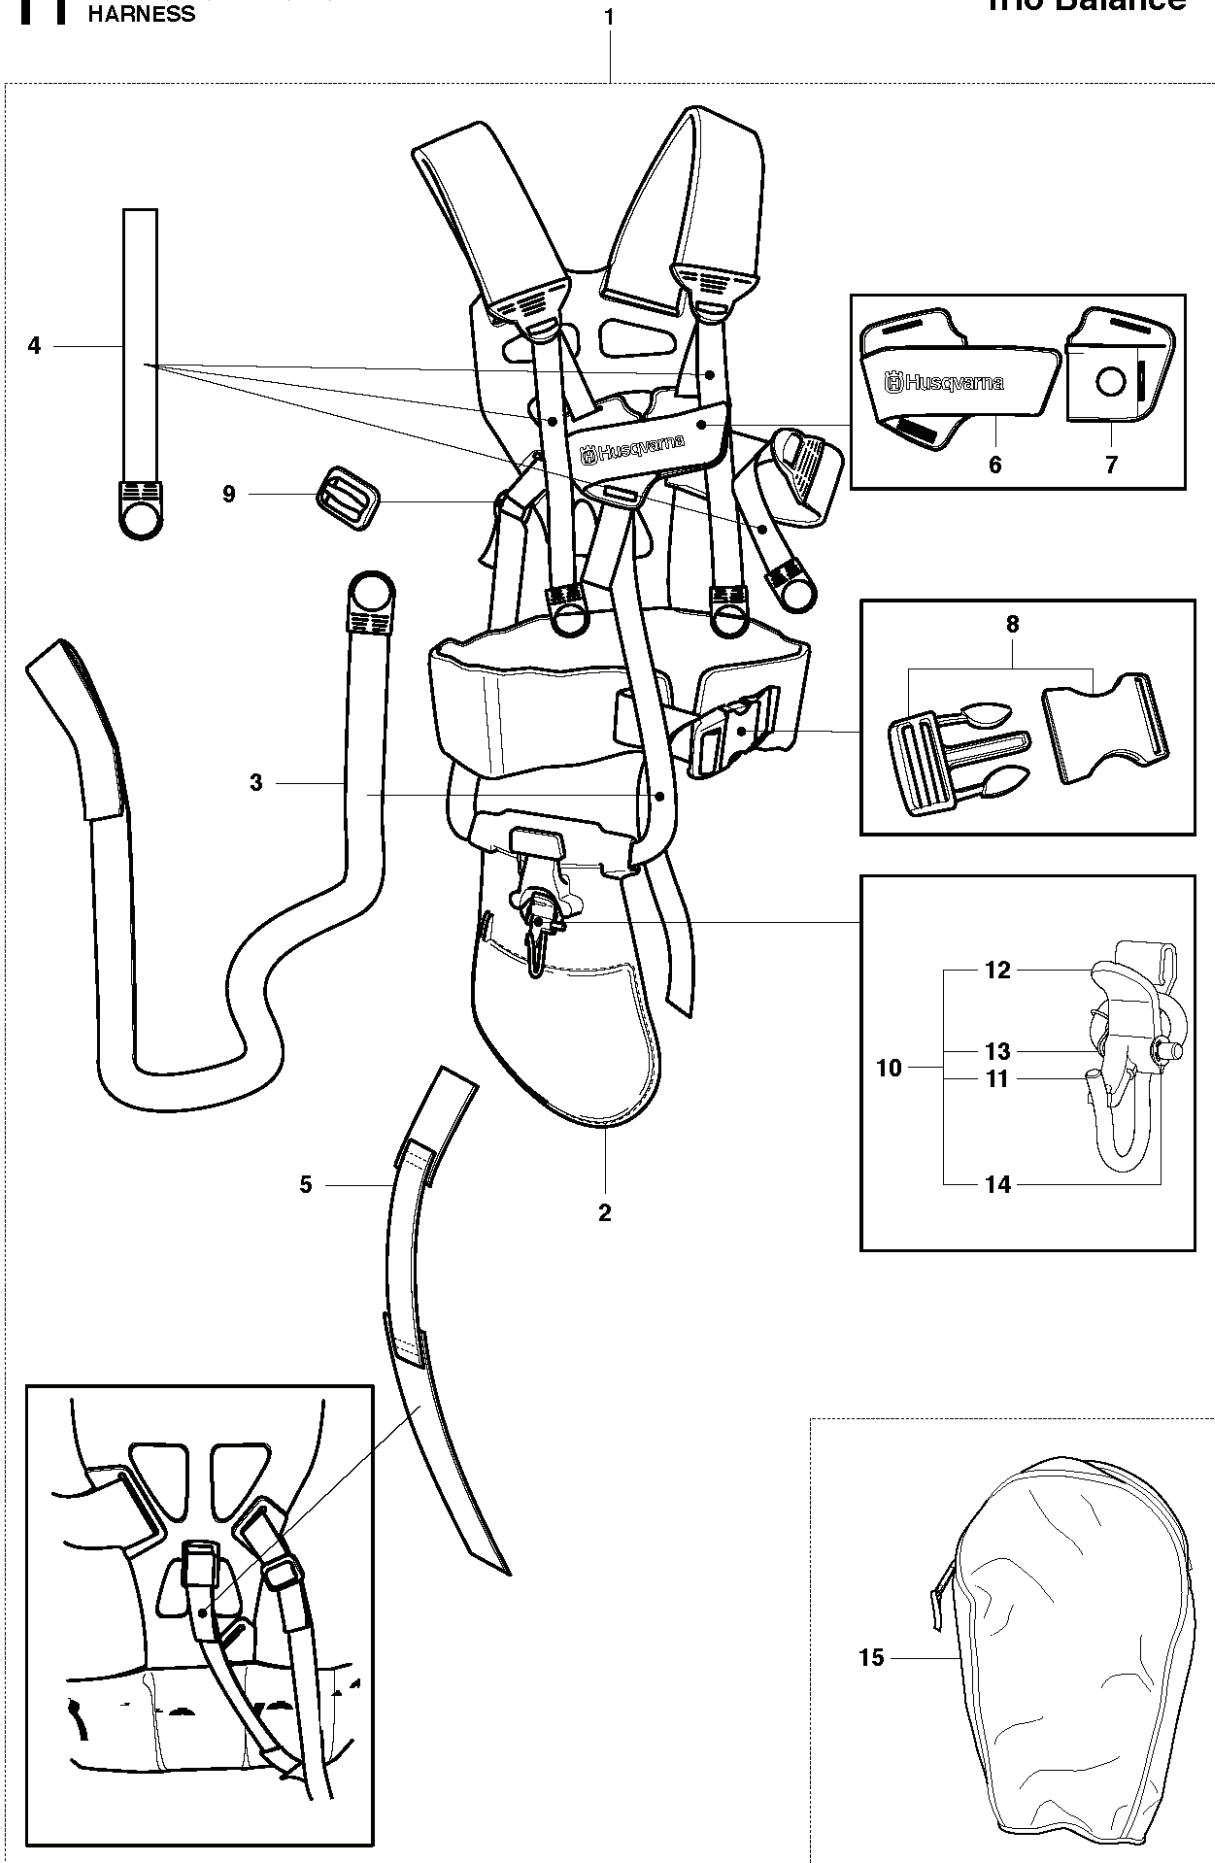

T1 343R, F, FR, 345RX, FX, FXT
HARNESS

Trio Balance

REF.	PART NO.	DESCRIPTION	REMARK	QTY.	KIT
1	504045201	HARNESS	Fx, FxT, FR, Rx	1	
1	505406201	HARNESS	US	1	1
2	544901701	HIP PAD		1	1
3	503996104	BAND		1	1
4	503996101	BAND		3	1
5	537153501	STRAP		1	1
6	537288401	BUCKLE		1	1
7	537288301	BUCKLE		1	1
8	537331501	BUCKLE		1	1
9	537113501	RETAINER		1	1
10	544960702	WELT HOOK		1	1
11	502022902	HOOK		1	1, 10
12	502023002	LOCK		1	1, 10
13	502023801	SPRING		1	1, 10
14	735310920	E-CLIP		1	1, 10
15	537306601	BAG	Triobalance Tool bag	1