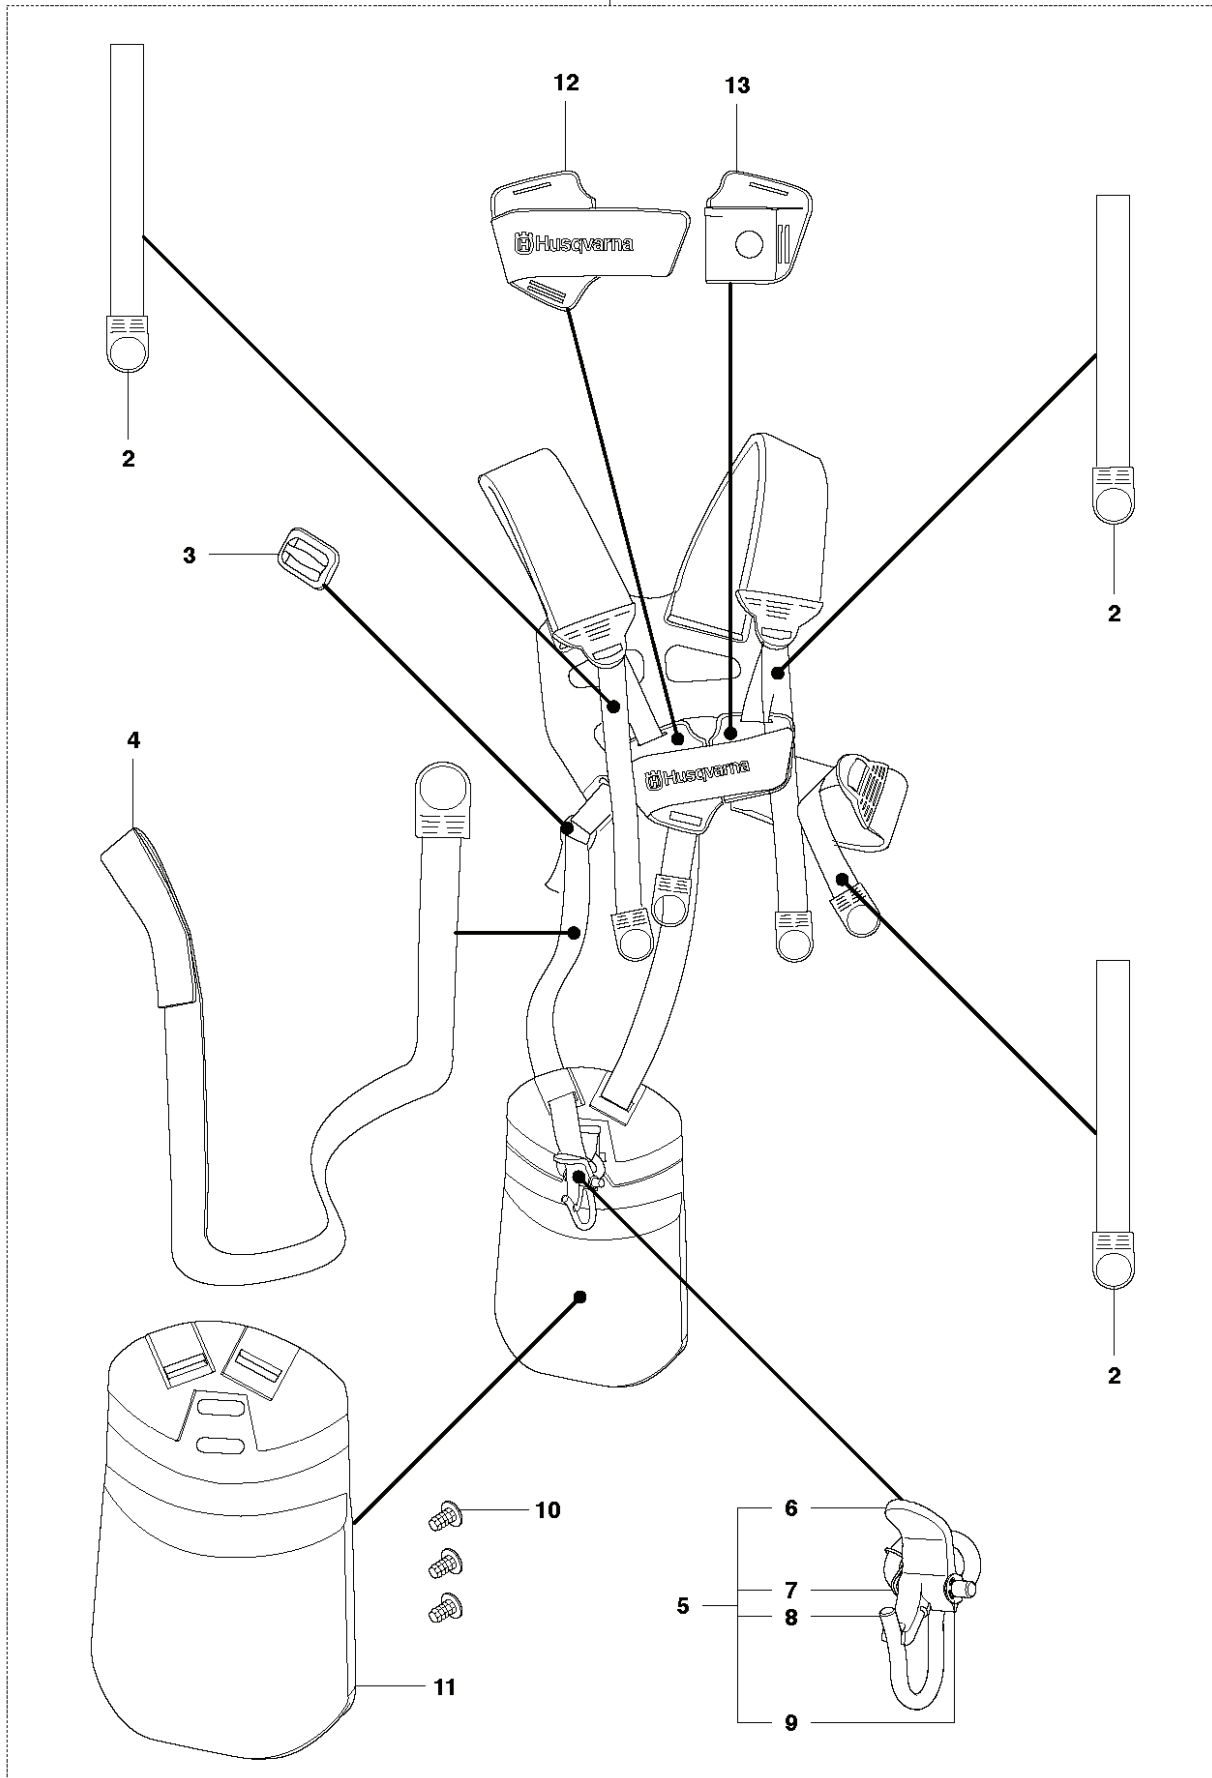

T2 343R, F, FR, 345RX, FX, FXT
HARNESS

1

Duo Balance

REF.	PART NO.	DESCRIPTION	REMARK	QTY.	KIT
1	537275701	HARNESS	F, FR, R	1	
1	537275703	HARNESS	US	1	
2	503996101	BAND		3	1
3	537113501	RETAINER		1	1
4	503996103	BAND		1	1
5	502022801	HOOK		1	1
6	502023002	LOCK		1	1.5
7	502023801	SPRING		1	1.5
8	502022902	HOOK		1	1.5
9	735310920	E-CLIP		1	1.5
10	537175401	HIP PAD		3	1
11	537275901	HIP PAD		1	1
12	537288401	BUCKLE		1	1
13	537288301	BUCKLE		1	1