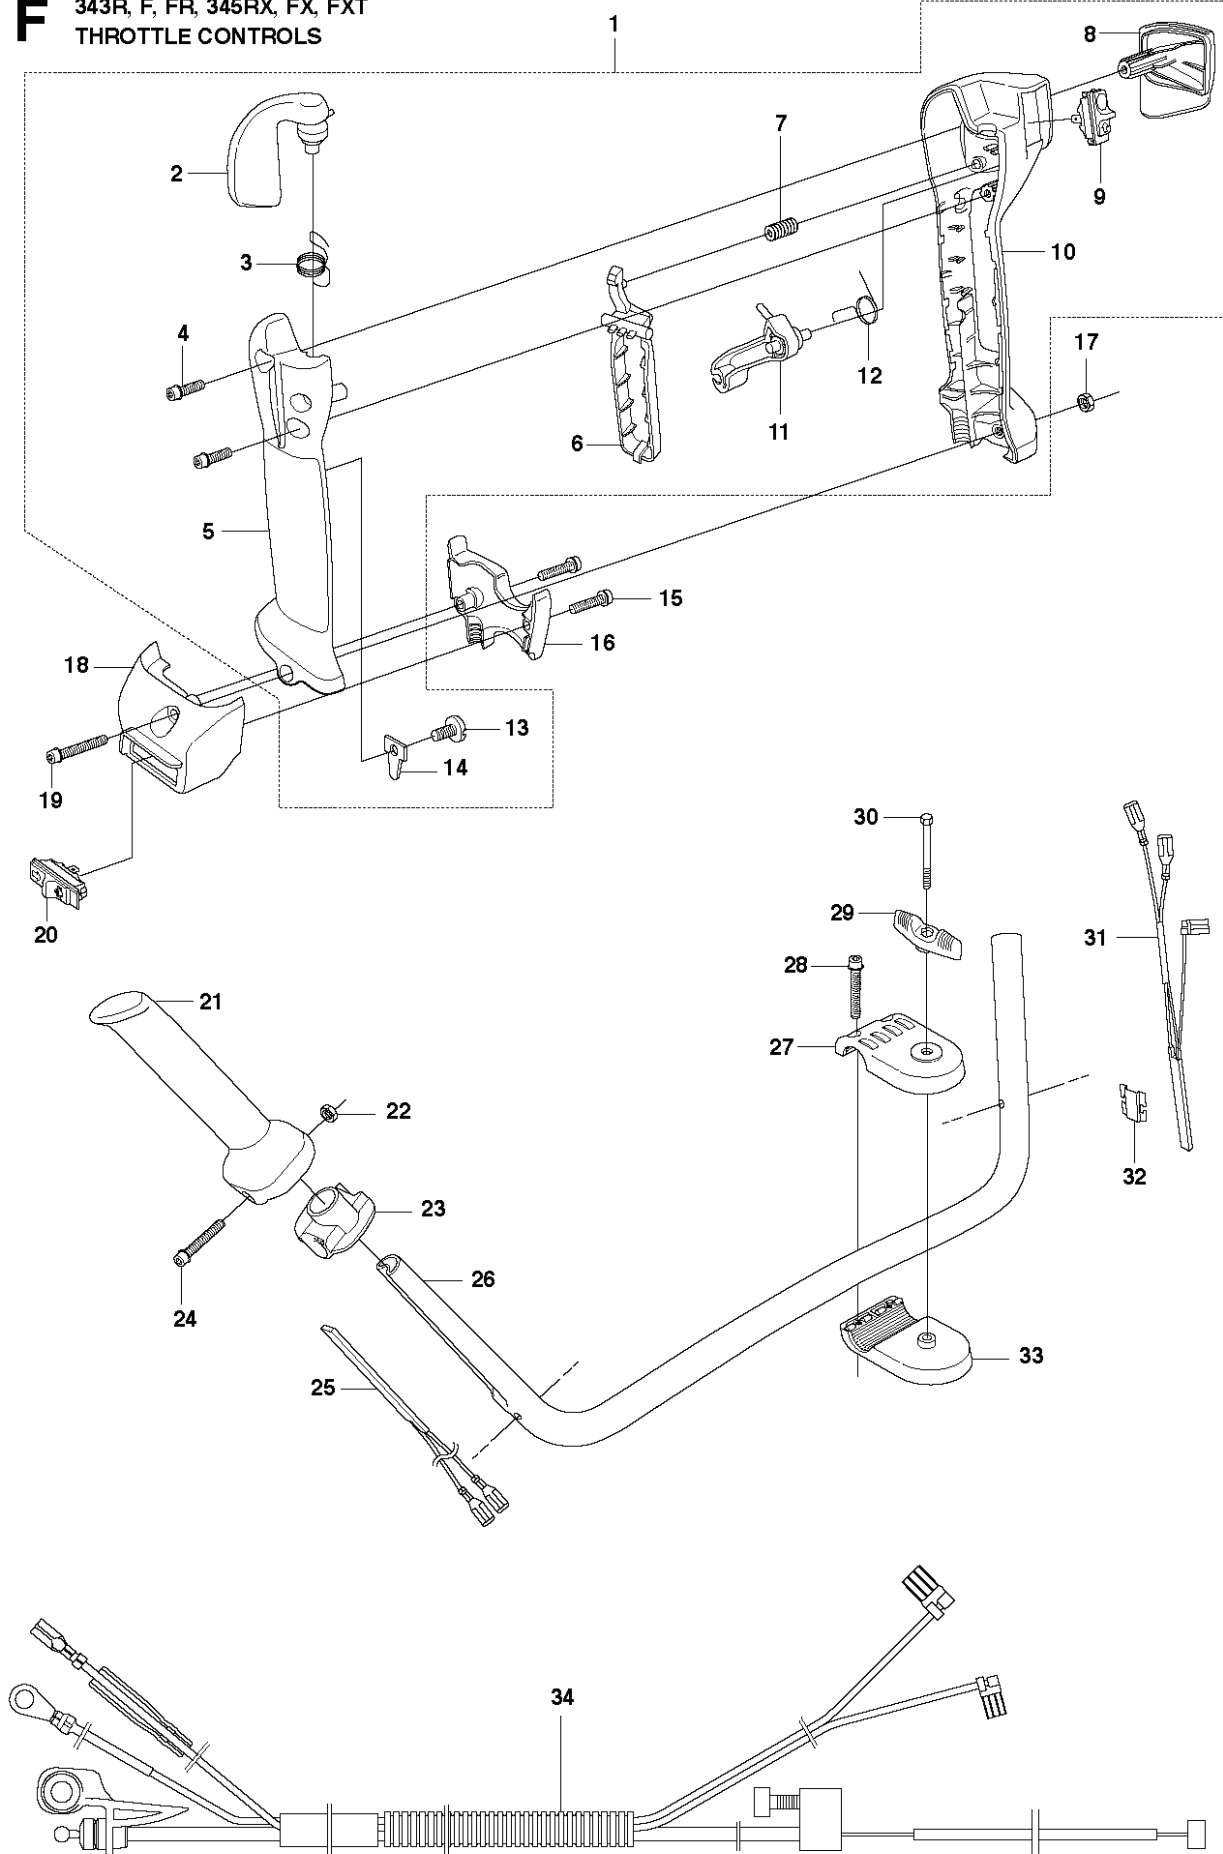

F 343R, F, FR, 345RX, FX, FXT
THROTTLE CONTROLS

REF.	PART NO.	DESCRIPTION	REMARK	QTY.	KIT
1	537197213	THROTTLE HANDLE	F, Fx, FxT	1	
2	537263401	THROTTLE TRIGGER		1	1
3	537283701	SPRING THROTTLE TRIG		1	1
4	503217520	SCREW IHSCFT		2	1
5	537155301	HANDLE HALF		1	1
6	537155601	THROTTLE LOCKOUT		1	1
7	537199701	SPRING		1	1
8	537182401	COVER		1	1
9	537419001	SWITCH		1	
10	537155201	HANDLE HALF		1	1
11	537263501	THROTTLE LEVER		1	1
12	537342701	SPRING		1	1
13	503217010	SCREW CCRPANT		1	1
14	537251101	SECURING PLATE		1	1
15	503217120	SCREW IHSCFT	FxT	2	
16	537201601	RETAINER	FxT	1	
17	731231405	HEXAGON NUT		1	
18	537201501	RETAINER	FxT	1	
19	503200235	SCREW IHSCFM	F, Fx	1	
19	503200245	SCREW IHSCFM	FxT	1	
20	503718202	SWITCH	FxT	1	
21	537172805	HANDLE	F, Fx, FxT	1	
22	731231405	HEXAGON NUT		1	
23	537172902	BRACKET		1	
24	503200245	SCREW IHSCFM	FxT	1	
25	537227201	ELEMENT	FxT	1	
26	503958601	HANDLEBAR	F, Fx	1	
26	503958602	HANDLEBAR	FxT	1	
27	537129001	HANDLEBAR BRACKET		1	
28	503200225	SCREW IHSCFM		2	
29	502203801	KNOB		1	
30	725238285	SCREW EHHM		1	
31	537227101	ELEMENT	FxT	1	
32	537265101	SECURING PLATE	FxT	2	
33	537129101	HANDLE BRACKET		1	
34	505165502	WIRING ASSY	FxT	1	
34	505165501	WIRING ASSY	F, Fx	1