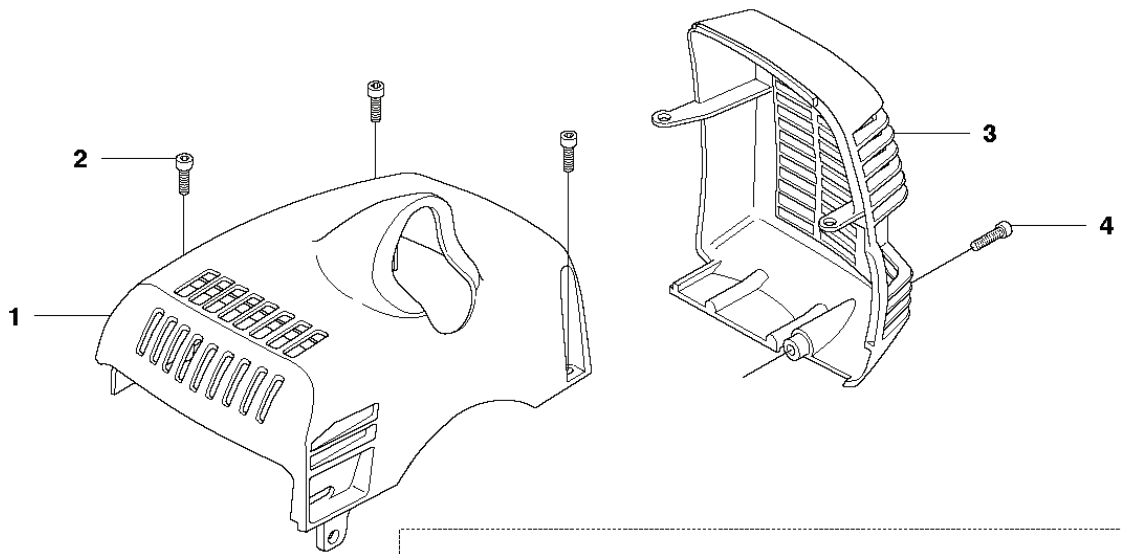

- 12 — Husqvarna
- 11 — Husqvarna
- 10 — Husqvarna
- 9 — Husqvarna
- 8 — Husqvarna
- 7 — Husqvarna

REF.	PART NO.	DESCRIPTION	REMARK	QTY.	KIT
1	503947503	CYLINDER COVER		1	
1	575580201	CYLINDER COVER ASSY	Screw incl.	1	
2	503200302	SCREW IHSCFM		3	
2	574477004	SCREW IHSCFMO	Fixed	3	1
3	503947701	HEAT PROTECTOR		1	
4	503200302	SCREW IHSCFM		1	
5	537166101	PROTECTIVE COVER		1	
6	503200302	SCREW IHSCFM		2	
7	537356801	LABEL	F	1	
8	537356802	LABEL	Fx	1	
9	537356803	LABEL	FxT	1	
10	537356804	LABEL	R	1	
11	537356805	LABEL	Rx	1	
12	537356807	LABEL	FR	1