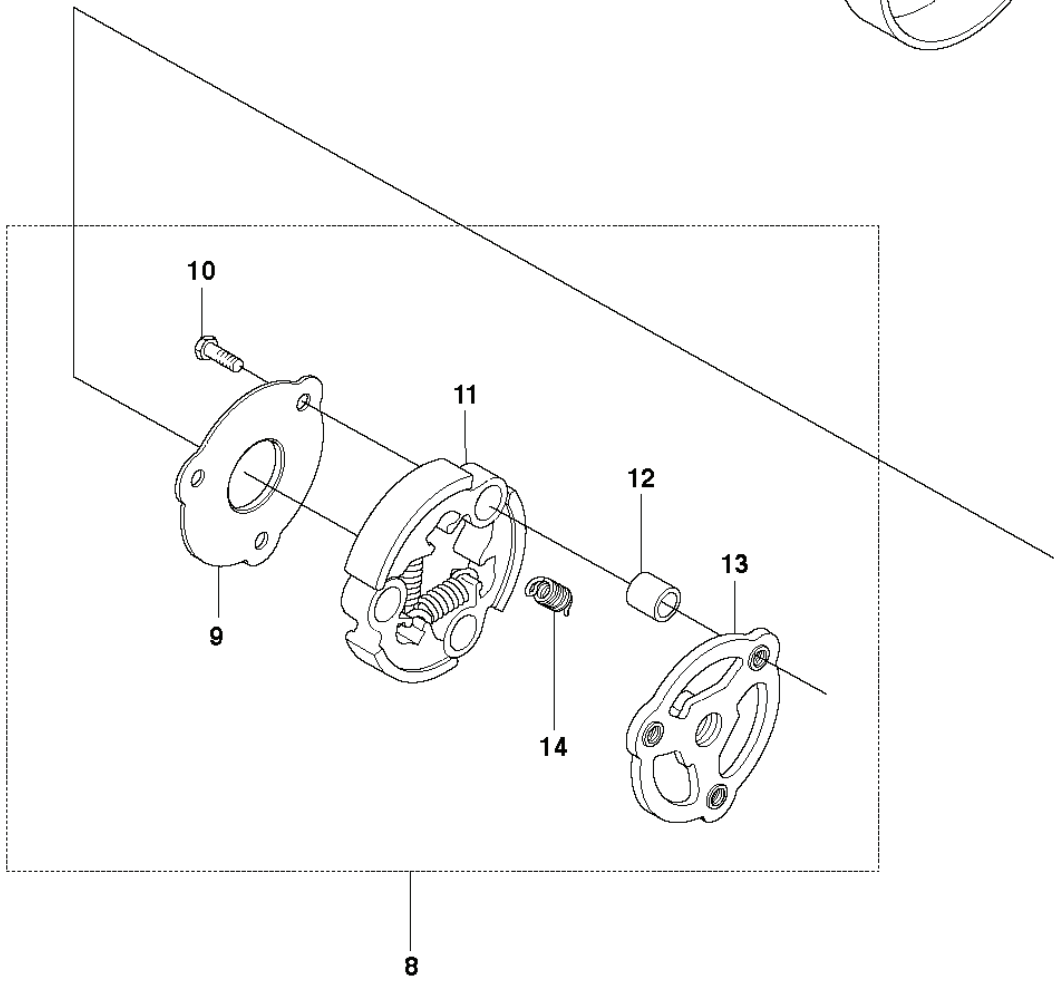

REF.	PART NO.	DESCRIPTION	REMARK	QTY.	KIT
1	503954103	CLUTCH COVER		1	
2	738220219	BALL BEARING		1	1
3	735313310	CIRCLIP		1	1
4	503200230	SCREW IHSCFM		2	
5	503200220	SCREW IHSCFM		4	
6	503202001	SCREW IHSCM		1	
7	544900701	CLUTCH DRUM ASSY		1	
8	503953501	CLUTCH ASSY		1	
9	537135301	WASHER		1	8
10	503201818	SCREW EHHM		3	8
11	503953601	CLUTCH SHOE		3	8
12	537135401	BEARING BUSH		3	8
13	503953701	CLUTCH HUB		1	8
14	505435301	CLUTCH SPRING	ø1.7mm	3	8