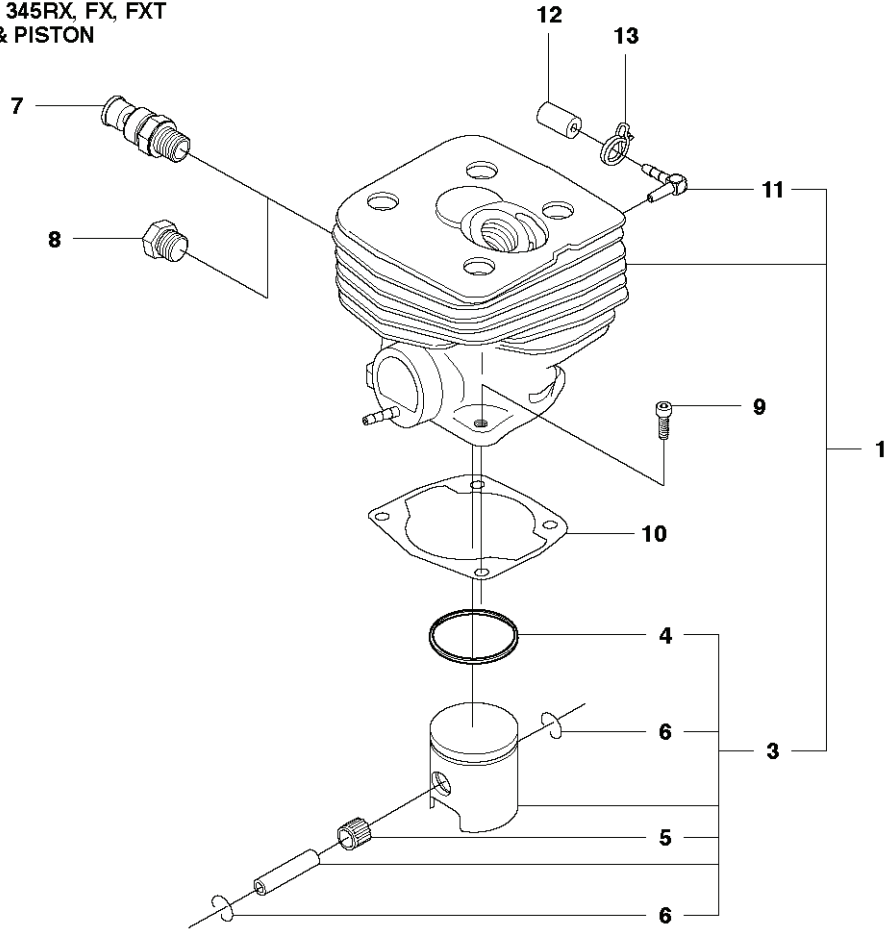

M 343R, F, FR, 345RX, FX, FXT
CYLINDER & PISTON