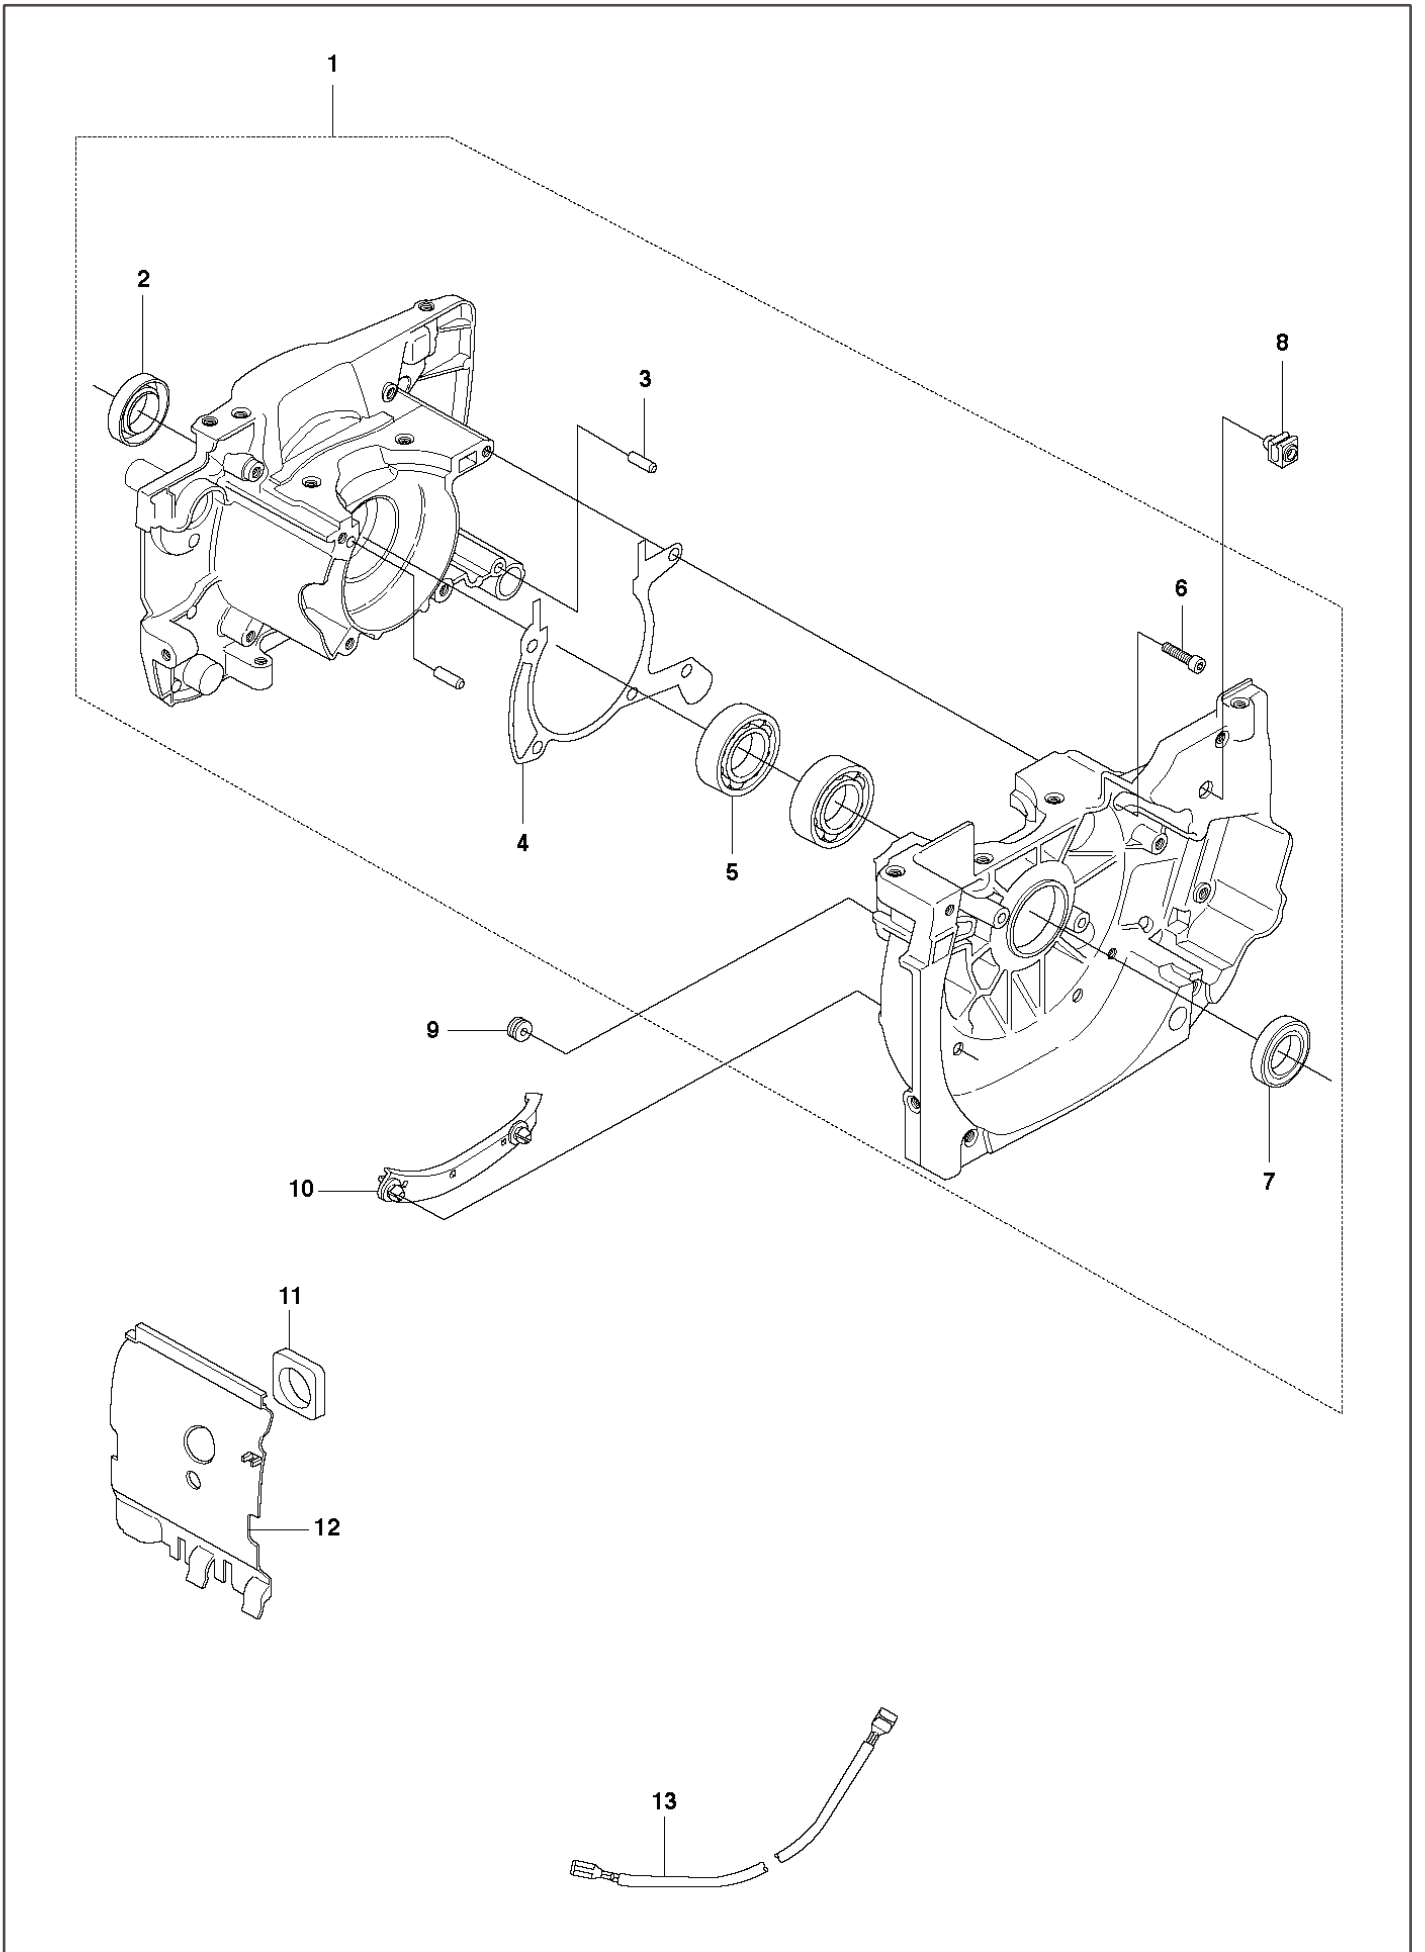

REF.	PART NO.	DESCRIPTION	REMARK	QTY.	KIT
1	537230401	CRANKCASE		1	
2	503260204	SEALING RING		1	1
3	720130710	PARALLEL PIN		2	1
4	503948001	GASKET		1	1
5	503250801	BEARING		2	1
6	725533155	SCREW IHSCM		4	1
7	505275719	SEALING RING		1	1
8	502089601	CABLE HOLDER		1	
9	503735801	BUSHING		1	
10	537280501	CABLE HOLDER		1	
11	537309401	SEALING	F, Fx, FxT, FR	1	
12	537279401	WALL	R, Rx	1	
12	537309901	WALL	F, Fx, FxT, FR	1	
13	537391001	SHORT CIRCUIT CABLE		1