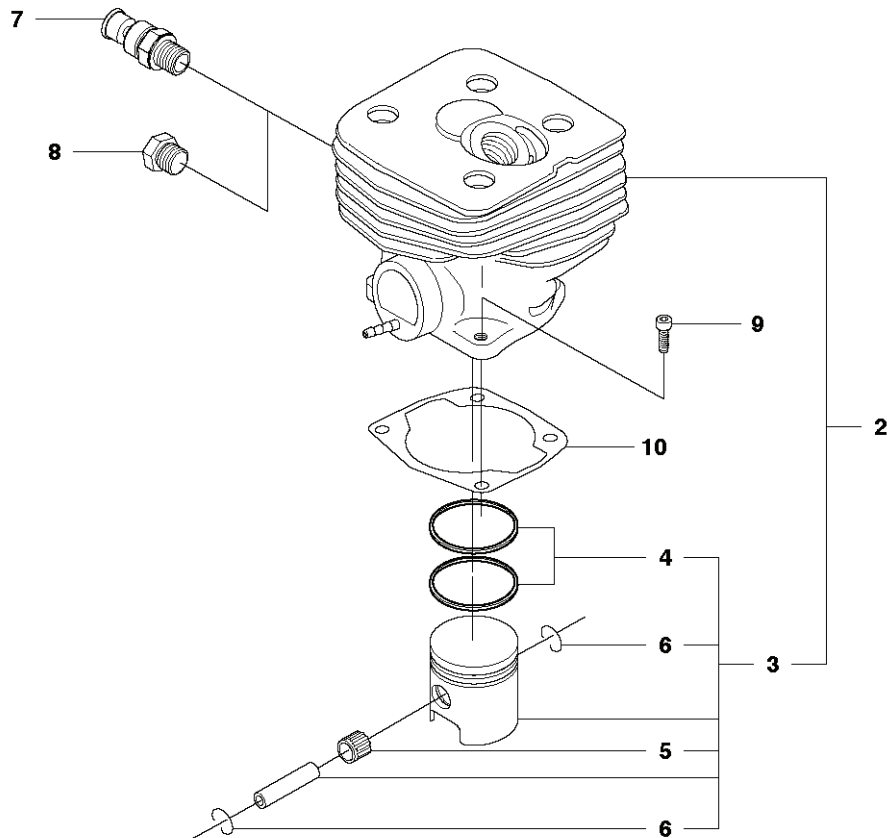

M 343R, F, FR, 345RX, FX, FXT
CYLINDER & PISTON

M