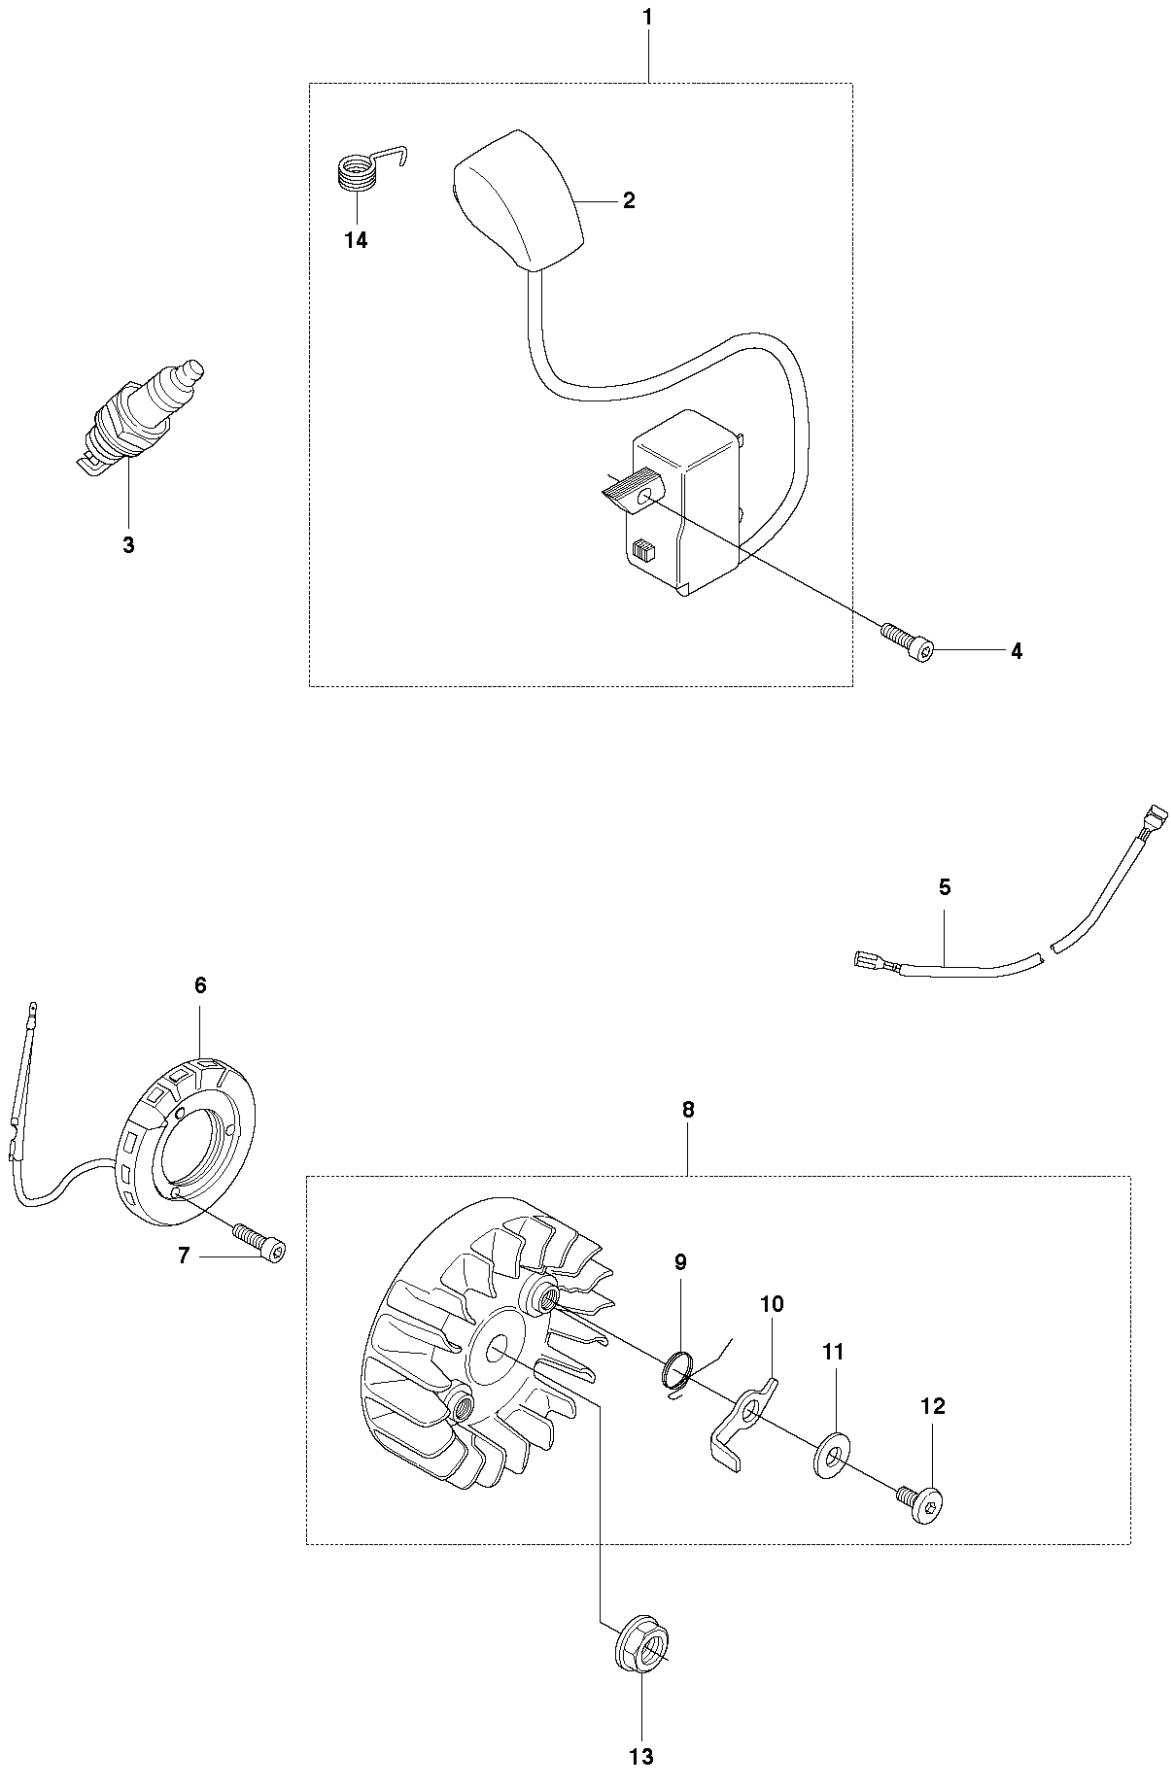

L 343R, F, FR, 345RX, FX, FXT
IGNITION

REF.	PART NO.	DESCRIPTION	REMARK	QTY.	KIT
1	501001301	IGNITION MODULE	F, Fx, FxT	1	
1	501001302	IGNITION MODULE	R, Rx, FR	1	
2	537237301	SPARK PLUG CAP		1	1
3	503235109	SPARK PLUG	Champion RCJ 6Y	1	
4	503202516	SCREW IHSCM		2	
5	537391001	SHORT CIRCUIT CABLE		1	
6	537256301	GENERATOR STATOR	FxT	1	
7	503216618	SCREW IHSCM	FxT	2	
8	503953301	FLYWHEEL	F, Fx, R, Rx, FR	1	
8	503953302	FLYWHEEL	FxT	1	
9	503812901	SPRING		2	8
10	503812401	STARTER PAWL		2	8
11	503230042	WASHER		2	8
12	501819903	SCREW		2	8
13	503220401	NUT		1	
14	501485601	CONTACT SPRING		1	1