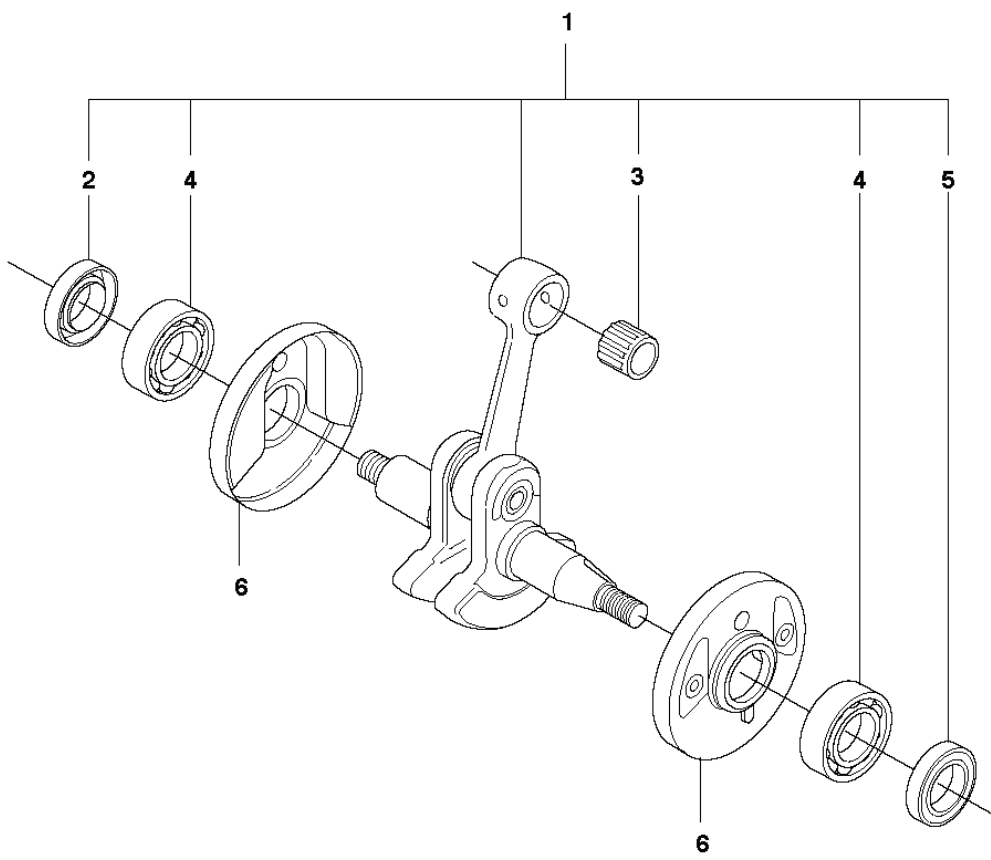

REF.	PART NO.	DESCRIPTION	REMARK	QTY.	KIT
1	537189702	CRANKSHAFT		1	
2	503260204	SEALING RING		1	1
3	501451601	NEEDLE BEARING		1	1
4	503250801	BEARING		2	1
5	505275719	SEALING RING		1	1
6	537158501	CUP	Fx, FxT	2