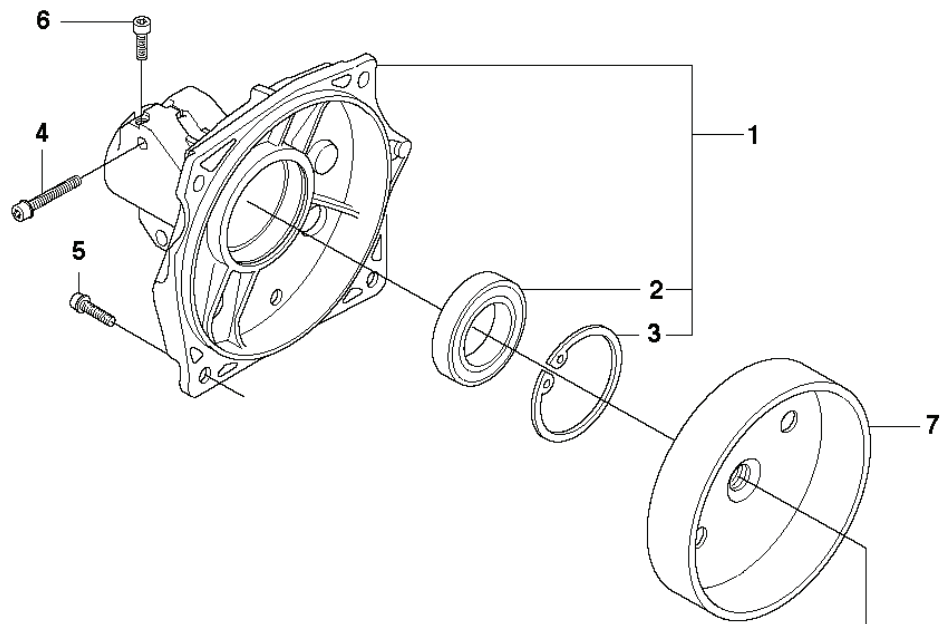

1

9

REF.	PART NO.	DESCRIPTION	REMARK	QTY.	KIT
1	537279203	TUBE	F, Fx, FxT L=1354 ø32.2	1	
1	537279208	TUBE	R, Rx L=1465 ø32.2	1	
1	537279210	TUBE	FR L=1384 ø32.2	1	
2	544029401	SPACER	F, FR, Fx, FxT	1	1
3	506110301	O-RING		1	1
4	537309801	ANTIVIBRATION ELEMENT		1	1
5	537309701	TAPE		1	1
6	544029401	SPACER	F, FR, Fx, FxT	1	1
7	537183104	GUIDE	F, Fx, FxT, R, Rx	1	1
7	537183105	GUIDE	FR	1	1
8	503955401	DRIVE SHAFT	F, Fx, FxT L=1401 ø9, hollowed	1	
8	503955402	DRIVE SHAFT	R, Rx L=1512 ø9, hollowed	1	
8	503924401	DRIVE SHAFT	F, Fx, FxT L=1401 ø9, solid	1	
8	503924402	DRIVE SHAFT	R, Rx L=1512 ø9, solid	1	
8	503924403	DRIVE SHAFT	FR L=1431 ø9, solid	1	
9	537294707	LABEL		1	
9	537294703	LABEL	US, Can	1	

U 343R, F, FR, 345RX, FX, FXT
SHORT BLOCK

1

REF.	PART NO.	DESCRIPTION	REMARK	QTY.	KIT
1	576829701	SHORT BLOCK	Assembled	1	

K 343R, F, FR, 345RX, FX, FXT
STARTER

REF.	PART NO.	DESCRIPTION	REMARK	QTY.	KIT
1	503947802	STARTER ASSY		1	
1	575581001	STARTER ASSY		1	
2	503216916	SCREW IH SCT		1	1
3	503957301	STARTER PULLEY		1	1
4	502200601	SPRING CASSETTE ASSY		1	1
5	503212906	SCREW CCRPANT		2	1
6	503947901	STARTER HOUSING		1	1
6	575580501	STARTER HOUSING	Screw incl.	1	1
7	503543901	STARTER HANDLE		1	1
8	505305125	STARTER ROPE		1	1
9	503200302	SCREW IHSCFM		4	
9	574477003	SCREW IHSCFMO	Fixed	4	1,6
10	537355901	LABEL	F	1	
11	537355902	LABEL	Fx	1	
12	537355903	LABEL	FxT	1	
13	537355904	LABEL	R	1	
14	537355905	LABEL	Rx	1	
15	537355914	LABEL	FR	1	

REF.	PART NO.	DESCRIPTION	REMARK	QTY.	KIT
1	503954103	CLUTCH COVER		1	
2	738220219	BALL BEARING		1	1
3	735313310	CIRCLIP		1	1
4	503200230	SCREW IHSCFM		2	
5	503200220	SCREW IHSCFM		4	
6	503202001	SCREW IHSCM		1	
7	544900701	CLUTCH DRUM ASSY		1	
8	503953501	CLUTCH ASSY		1	
9	537135301	WASHER		1	8
10	503201818	SCREW EHHM		3	8
11	503953601	CLUTCH SHOE		3	8
12	537135401	BEARING BUSH		3	8
13	503953701	CLUTCH HUB		1	8
14	505435301	CLUTCH SPRING	ø1.7mm	3	8