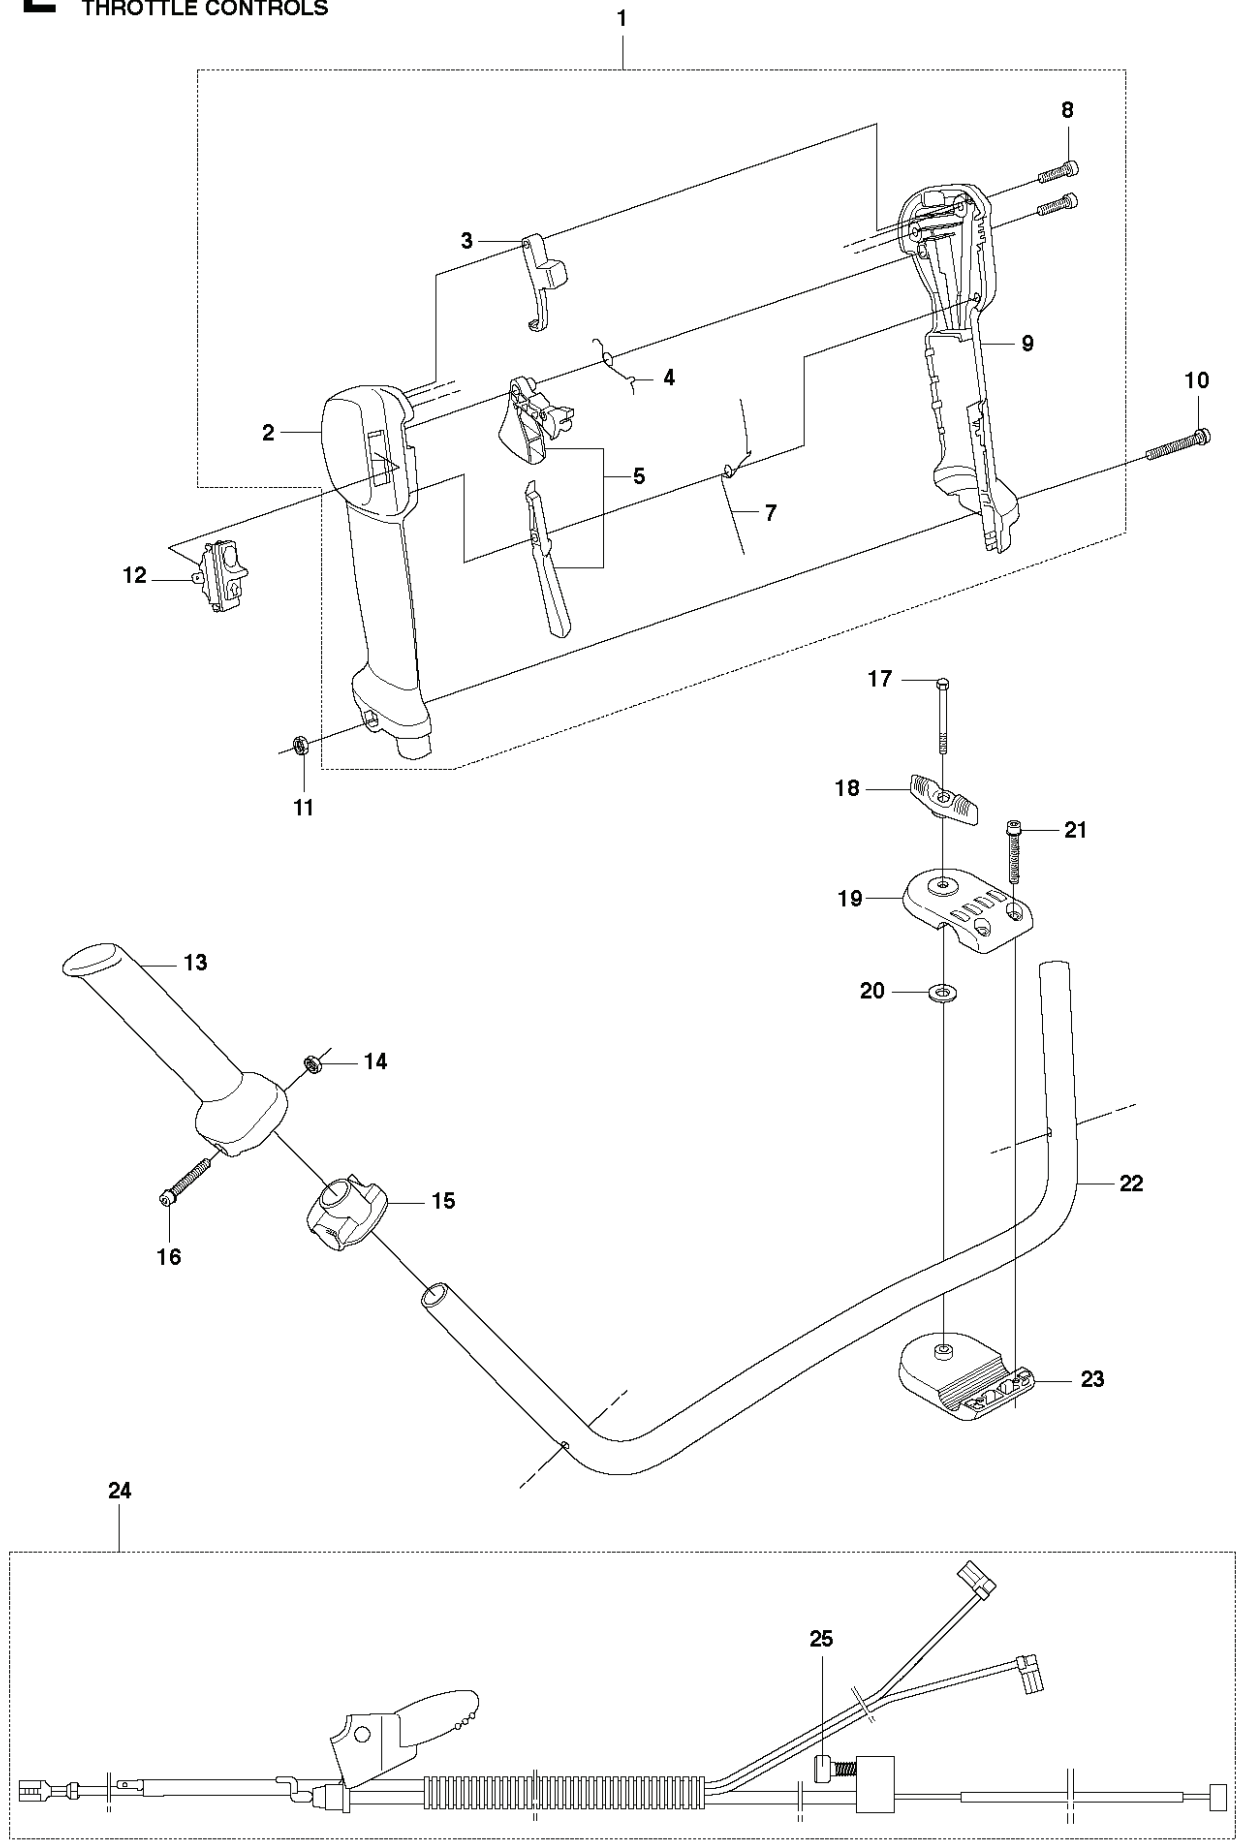

E 343R, F, FR, 345RX, FX, FXT
THROTTLE CONTROLS

REF.	PART NO.	DESCRIPTION	REMARK	QTY.	KIT
1	504209804	THROTTLE HANDLE ASSY	FR, R, Rx	1	
2	537180711	HANDLE HALF		1	1
3	537160701	THROTTLE LOCKOUT		1	1
4	537174201	SPRING THROTTLE TRIG		1	1
5	506497701	THROTTLE CONTROL		1	1
7	537174301	SPRING		1	1
8	503216618	SCREW IH SCT		2	1
9	537180811	HANDLE HALF		1	1
10	503200735	SCREW IH SCFM		1	
11	503221013	HEXAGON NUT		1	
12	537419001	SWITCH		1	
13	537172803	HANDLE		1	
14	731231405	HEXAGON NUT		1	
15	537172902	BRACKET		1	
16	503200245	SCREW IH SCFM		1	
17	734115441	WASHER		1	
18	502203801	KNOB		1	
19	537129001	HANDLEBAR BRACKET		1	
20	502282101	WASHER		1	
21	503200225	SCREW IH SCFM		2	
22	505433303	HANDLEBAR		1	
23	537129101	HANDLE BRACKET		1	
24	544977801	WIRING ASSY	R, Rx	1	
24	544977802	WIRING ASSY	FR	1	
25	503216616	SCREW IH SCT		1	24