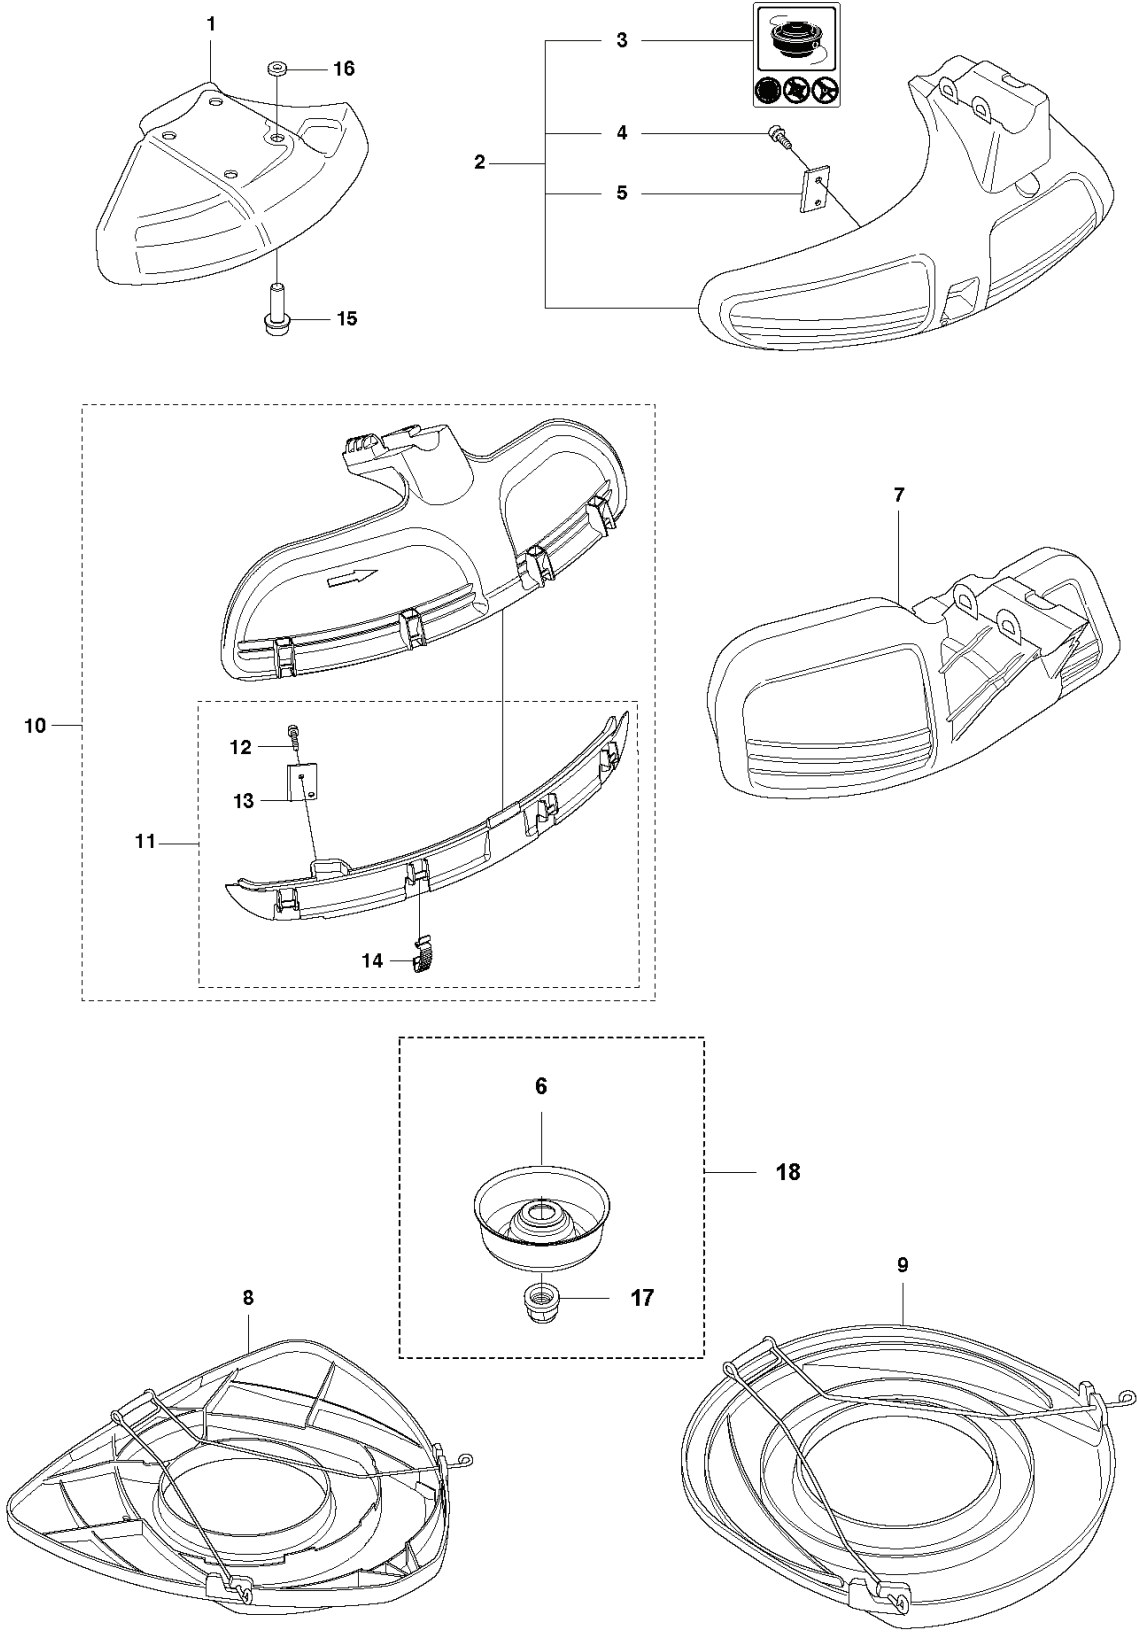

R2 343R, F, FR, 345Rx, Fx, FxT
ACCESSORIES

REF.	PART NO.	DESCRIPTION	REMARK	QTY.	KIT
1	574506702	SAW BLADE GUARD	225 mm Sawblade guard	1	
1	574532601	BLADE GUARD	200 mm Sawblade guard	1	
2	503954301	TRIMMER GUARD ASSY	Trimmer guard	1	
3	503742901	DECAL		1	2
4	503210716	SCREW IH SCT		1	2
5	503798801	BLADE		1	2
6	544380201	SUPPORT CUP		1	
7	537288501	BLADE GUARD	Grassblade guard	1	
8	544359101	TRANSPORT GUARD	300-350 mm, Transport guard	1	
9	537312901	TRANSPORT GUARD	200-275 mm, Transport guard	1	
10	544464301	COMBINATION GUARD	Kombi guard	1	
11	537396301	SPLASH GUARD		1	10
12	503210716	SCREW IH SCT		1	10
13	503798801	BLADE		1	10
14	537387201	SNAP LOCKING		4	10
15	503200316	SCREW IHSCFM		1	
16	574039501	LOCK NUT		1	
17	502291101	BLADE NUT		1	
18	535334401	SUPPORT CUP		1