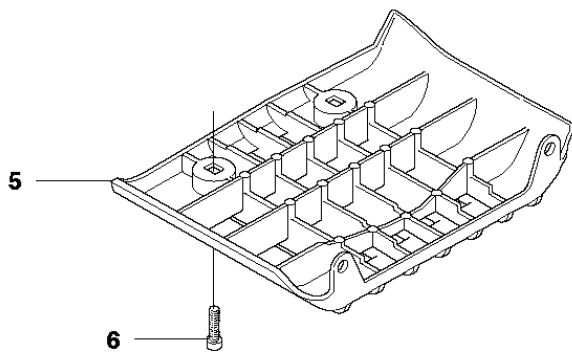

- 12 — Husqvarna
- 11 — Husqvarna
- 10 — Husqvarna
- 9 — Husqvarna
- 8 — Husqvarna
- 7 — Husqvarna

REF.	PART NO.	DESCRIPTION	REMARK	QTY.	KIT
1	503947503	CYLINDER COVER		1	
1	575580201	CYLINDER COVER ASSY	Screw incl.	1	
2	503200302	SCREW IHSCFM		3	
2	574477004	SCREW IHSCFMO	Fixed	3	1
3	503947701	HEAT PROTECTOR		1	
4	503200302	SCREW IHSCFM		1	
5	537166101	PROTECTIVE COVER		1	
6	503200302	SCREW IHSCFM		2	
7	537356801	LABEL	F	1	
8	537356802	LABEL	Fx	1	
9	537356803	LABEL	FxT	1	
10	537356804	LABEL	R	1	
11	537356805	LABEL	Rx	1	
12	537356807	LABEL	FR	1