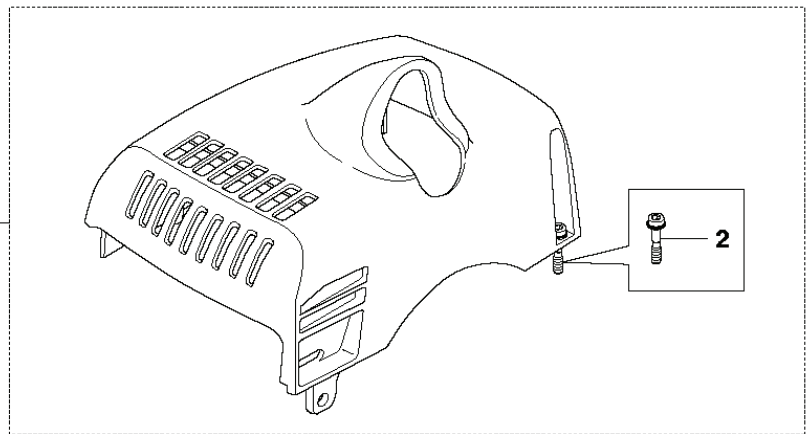

- 12 — Husqvarna
- 11 — Husqvarna
- 10 — Husqvarna
- 9 — Husqvarna
- 8 — Husqvarna
- 7 — Husqvarna

REF.	PART NO.	DESCRIPTION	REMARK	QTY.	KIT
1	503947503	CYLINDER COVER		1	
1	575580201	CYLINDER COVER ASSY	Screw incl.	1	
2	503200302	SCREW IHSCFM		3	
2	574477004	SCREW IHSCFMO	Fixed	3	1
3	503947701	HEAT PROTECTOR		1	
4	503200302	SCREW IHSCFM		1	
5	537166101	PROTECTIVE COVER		1	
6	503200302	SCREW IHSCFM		2	
7	537356801	LABEL	F	1	
8	537356802	LABEL	Fx	1	
9	537356803	LABEL	FxT	1	
10	537356804	LABEL	R	1	
11	537356805	LABEL	Rx	1	
12	537356807	LABEL	FR	1