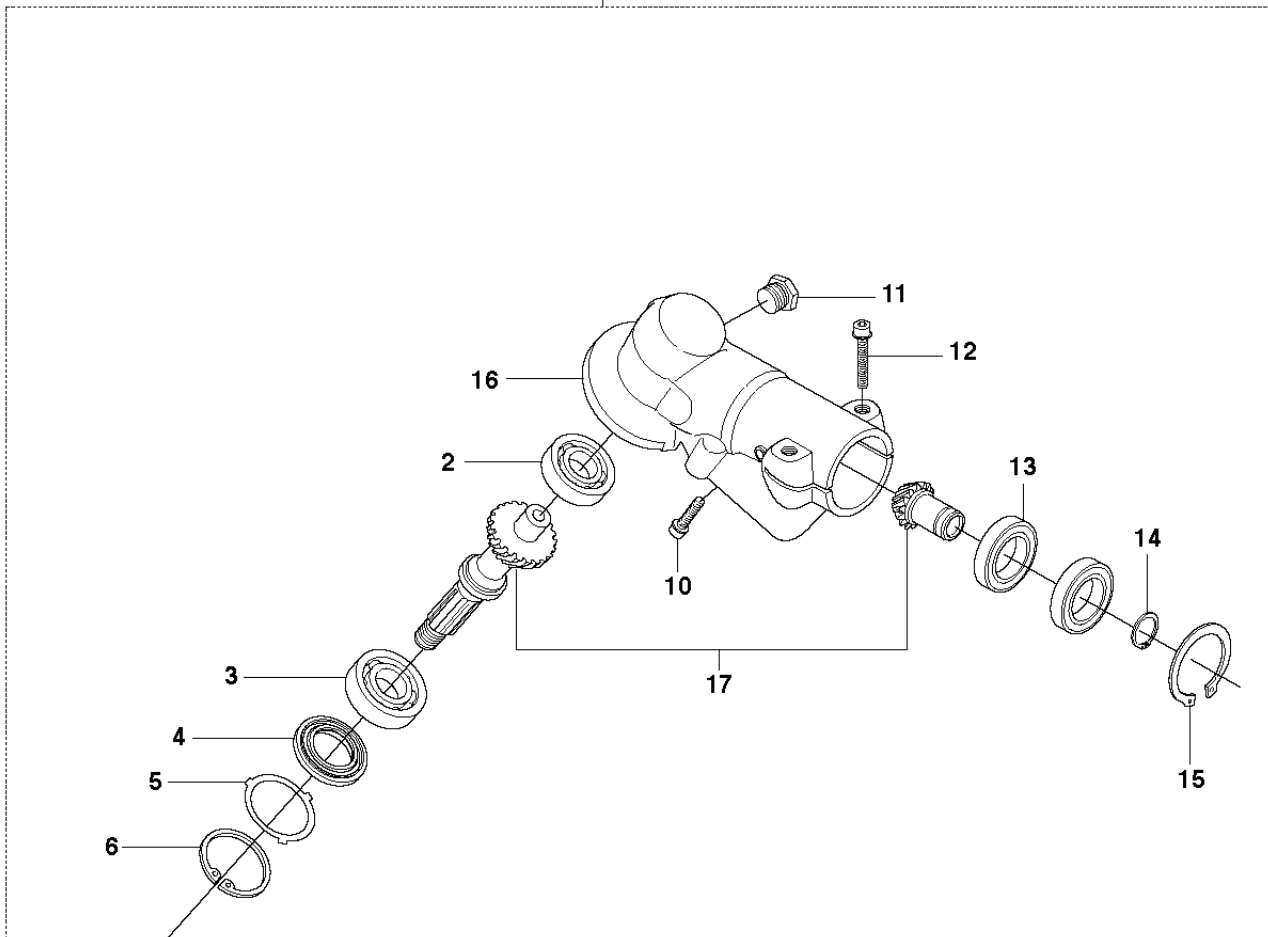

1

REF.	PART NO.	DESCRIPTION	REMARK	QTY.	KIT
1	502297801	GEAR HOUSING ASSY	F, Fx, FxT	1	
2	738210110	BALL BEARING		1	1
3	503250801	BEARING		1	1
4	503261701	SEALING		1	1
5	503758901	COVER WASHER		1	1
6	735313310	CIRCLIP		1	1
7	544197801	DRIVER	"1""	1	
8	544217801	SUPPORT FLANGE		1	
9	502291101	BLADE NUT		1	
10	503200316	SCREW IHSCFM		4	1
11	503201501	SCREW		1	1
12	503200225	SCREW IHSCFM		2	1
13	738218712	BALL BEARING		2	1
14	735311700	CIRCLIP		1	1
15	735313110	CIRCLIP		1	1
16	502297901	GEAR HOUSING		1	1
17	537290601	SP PARTS KIT		1	1