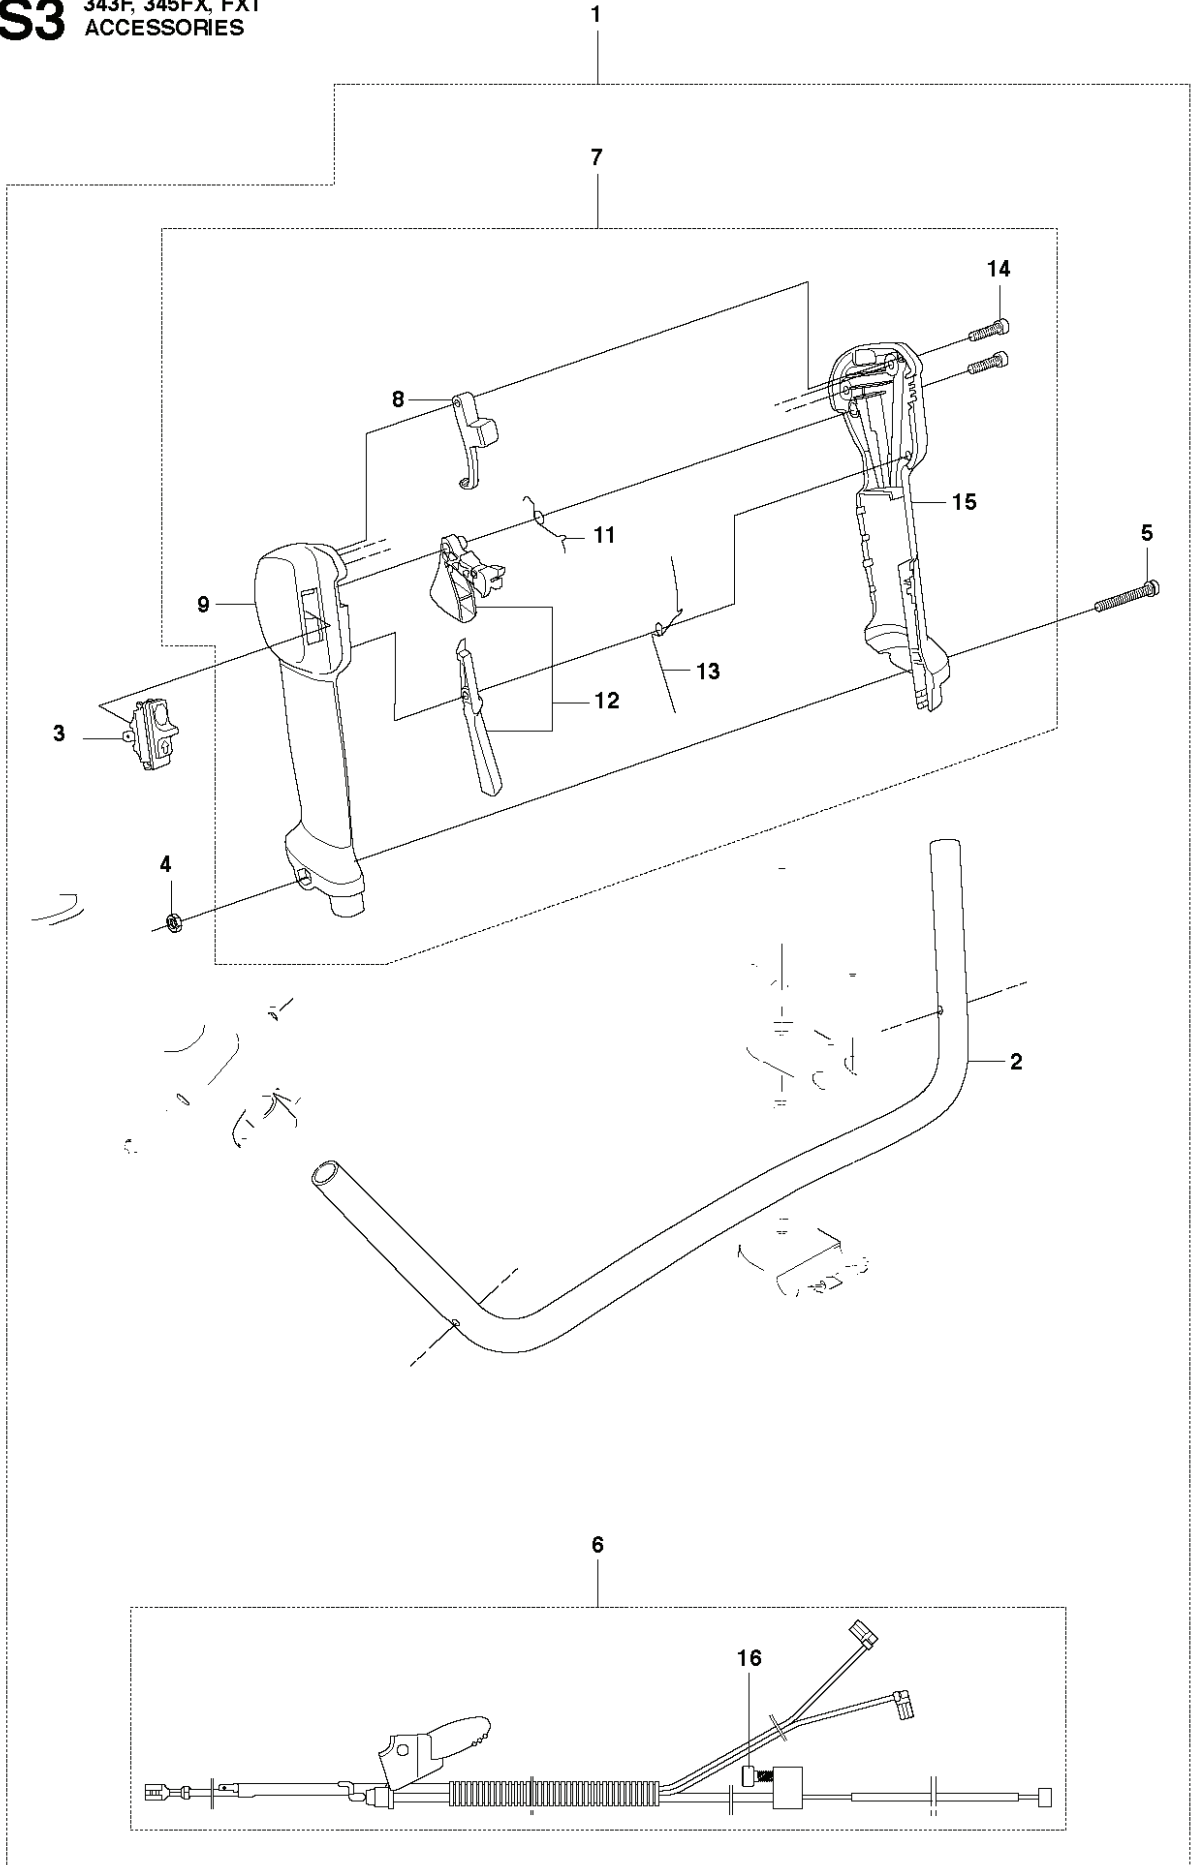

343 F, 20103600001-20110600000

SPARE PARTS LIST

S3 343F, 345FX, FXT
ACCESSORIES

REF.	PART NO.	DESCRIPTION	REMARK	QTY.	KIT
1	510118801	KIT	F, Fx, FxT Canada	1	
2	503958603	HANDLEBAR		1	1
3	503419001	CHAIN BRAKE ASSY		1	1
4	503221013	HEXAGON NUT		1	1
5	503200735	SCREW IHSCFM		1	1
6	544977802	WIRING ASSY		1	1
7	504209804	THROTTLE HANDLE ASSY		1	1
8	537160701	THROTTLE LOCKOUT		1	1.7
9	537180711	HANDLE HALF		1	1.7
11	537174201	SPRING THROTTLE TRIG		1	1.7
12	506497701	THROTTLE CONTROL		1	1.7
13	537174301	SPRING		1	1.7
14	503216618	SCREW IHSCF		2	1.7
15	537180811	HANDLE HALF		1	1.7
16	503216616	SCREW IHSCF		1	1.6.7

REF.	PART NO.	DESCRIPTION	REMARK	QTY.	KIT
1	502216013	ACCESSORY BAG		1	
2	501600203	SCREWDRIVER		1	1
3	502114603	KEY		1	1
4	502215801	WRENCH	4 mm	1	1
5	503558602	SPANNER	5 mm	1	1
6	502285901	STOP		1	1
7	501192201	TOOL		1	
8	537381101	FILTER	NYLON μ 80 = Black	1	
8	537381102	FILTER	NYLON μ 44 = Yellow	1	
8	537381103	FILTER	FELT = White	1	
8	537381104	FILTER	NYLON μ 100 = Grey	1	
9	501691701	COMBINATION WRENCH		1	
10	503976401	GREASE		1	
11	503801701	GREASE		1	
12	531009248	FILTER OIL	Oil Air?ter 1.0 litre	1	
13	537238401	WINTER KIT	Winter Kit	1	
14	537178701	WINTER COVER		1	13
16	503217010	SCREW CCRPANT		3	13

REF.	PART NO.	DESCRIPTION	REMARK	QTY.	KIT
1	537189702	CRANKSHAFT		1	
2	503260204	SEALING RING		1	1
3	501451601	NEEDLE BEARING		1	1
4	503250801	BEARING		2	1
5	505275719	SEALING RING		1	1
6	537158501	CUP	Fx, FxT	2	