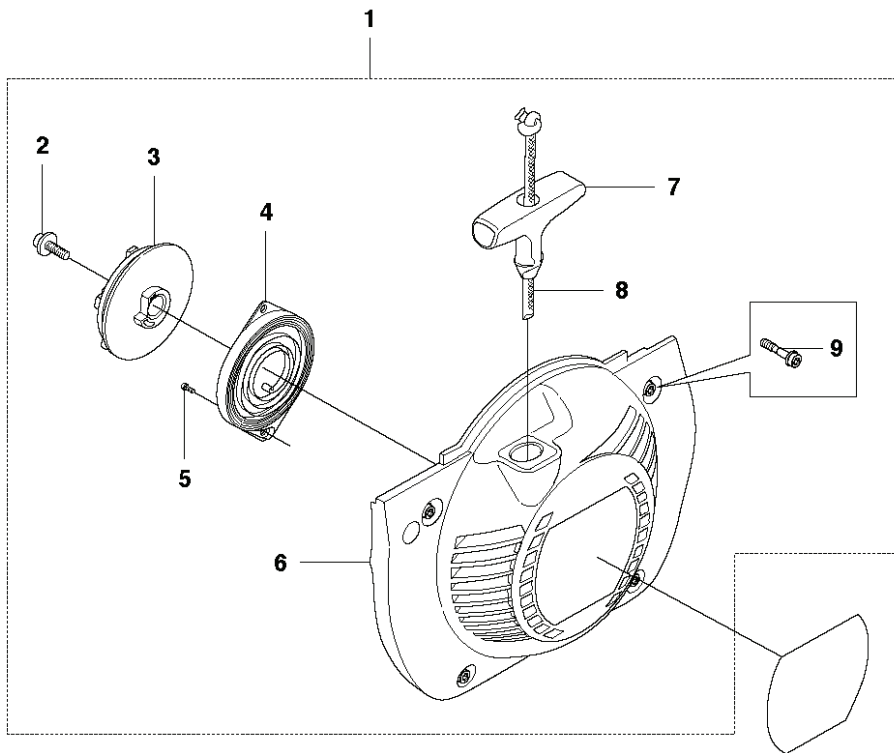

K 343R, F, FR, 345RX, FX, FXT
STARTER

REF.	PART NO.	DESCRIPTION	REMARK	QTY.	KIT
1	503947802	STARTER ASSY		1	
1	575581001	STARTER ASSY		1	
2	503216916	SCREW IH SCT		1	1
3	503957301	STARTER PULLEY		1	1
4	502200601	SPRING CASSETTE ASSY		1	1
5	503212906	SCREW CCRPANT		2	1
6	503947901	STARTER HOUSING		1	1
6	575580501	STARTER HOUSING	Screw incl.	1	1
7	503543901	STARTER HANDLE		1	1
8	505305125	STARTER ROPE		1	1
9	503200302	SCREW IHSCFM		4	
9	574477003	SCREW IHSCFMO	Fixed	4	1,6
10	537355901	LABEL	F	1	
11	537355902	LABEL	Fx	1	
12	537355903	LABEL	FxT	1	
13	537355904	LABEL	R	1	
14	537355905	LABEL	Rx	1	
15	537355914	LABEL	FR	1