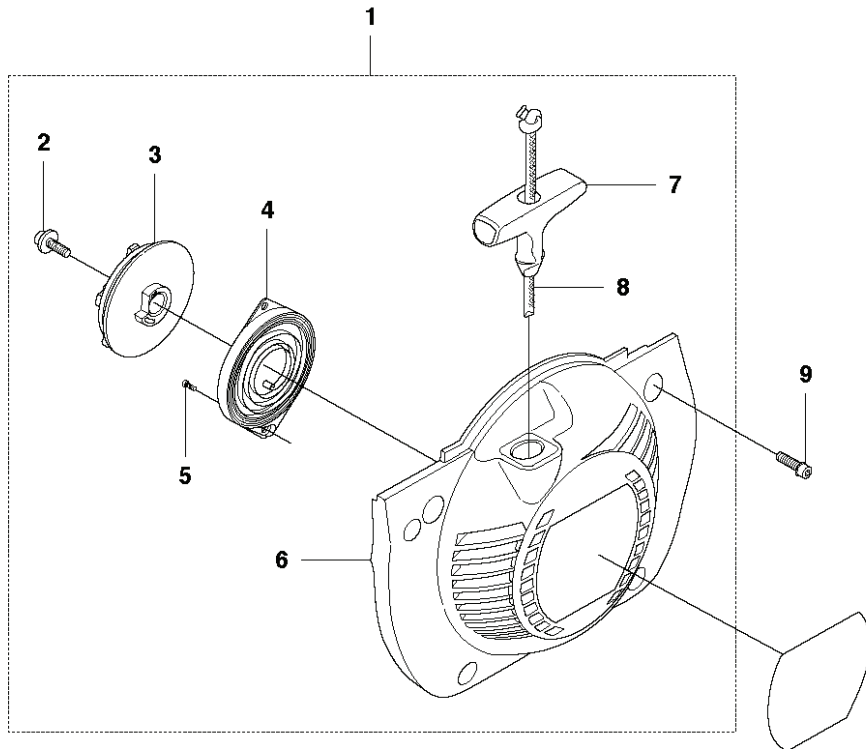

K 343R, F, FR, 345RX, FX, FXT
STARTER

REF.	PART NO.	DESCRIPTION	REMARK	QTY.	KIT
1	503947802	STARTER ASSY		1	
1	575581001	STARTER ASSY		1	
2	503216916	SCREW IH SCT		1	1
3	503957301	STARTER PULLEY		1	1
4	502200601	SPRING CASSETTE ASSY		1	1
5	503212906	SCREW CCRPANT		2	1
6	503947901	STARTER HOUSING		1	1
6	575580501	STARTER HOUSING	Screw incl.	1	1
7	503543901	STARTER HANDLE		1	1
8	505305125	STARTER ROPE		1	1
9	503200302	SCREW IHSCFM		4	
9	574477003	SCREW IHSCFMO	Fixed	4	1,6
10	537355901	LABEL	F	1	
11	537355902	LABEL	Fx	1	
12	537355903	LABEL	FxT	1	
13	537355904	LABEL	R	1	
14	537355905	LABEL	Rx	1	
15	537355914	LABEL	FR	1