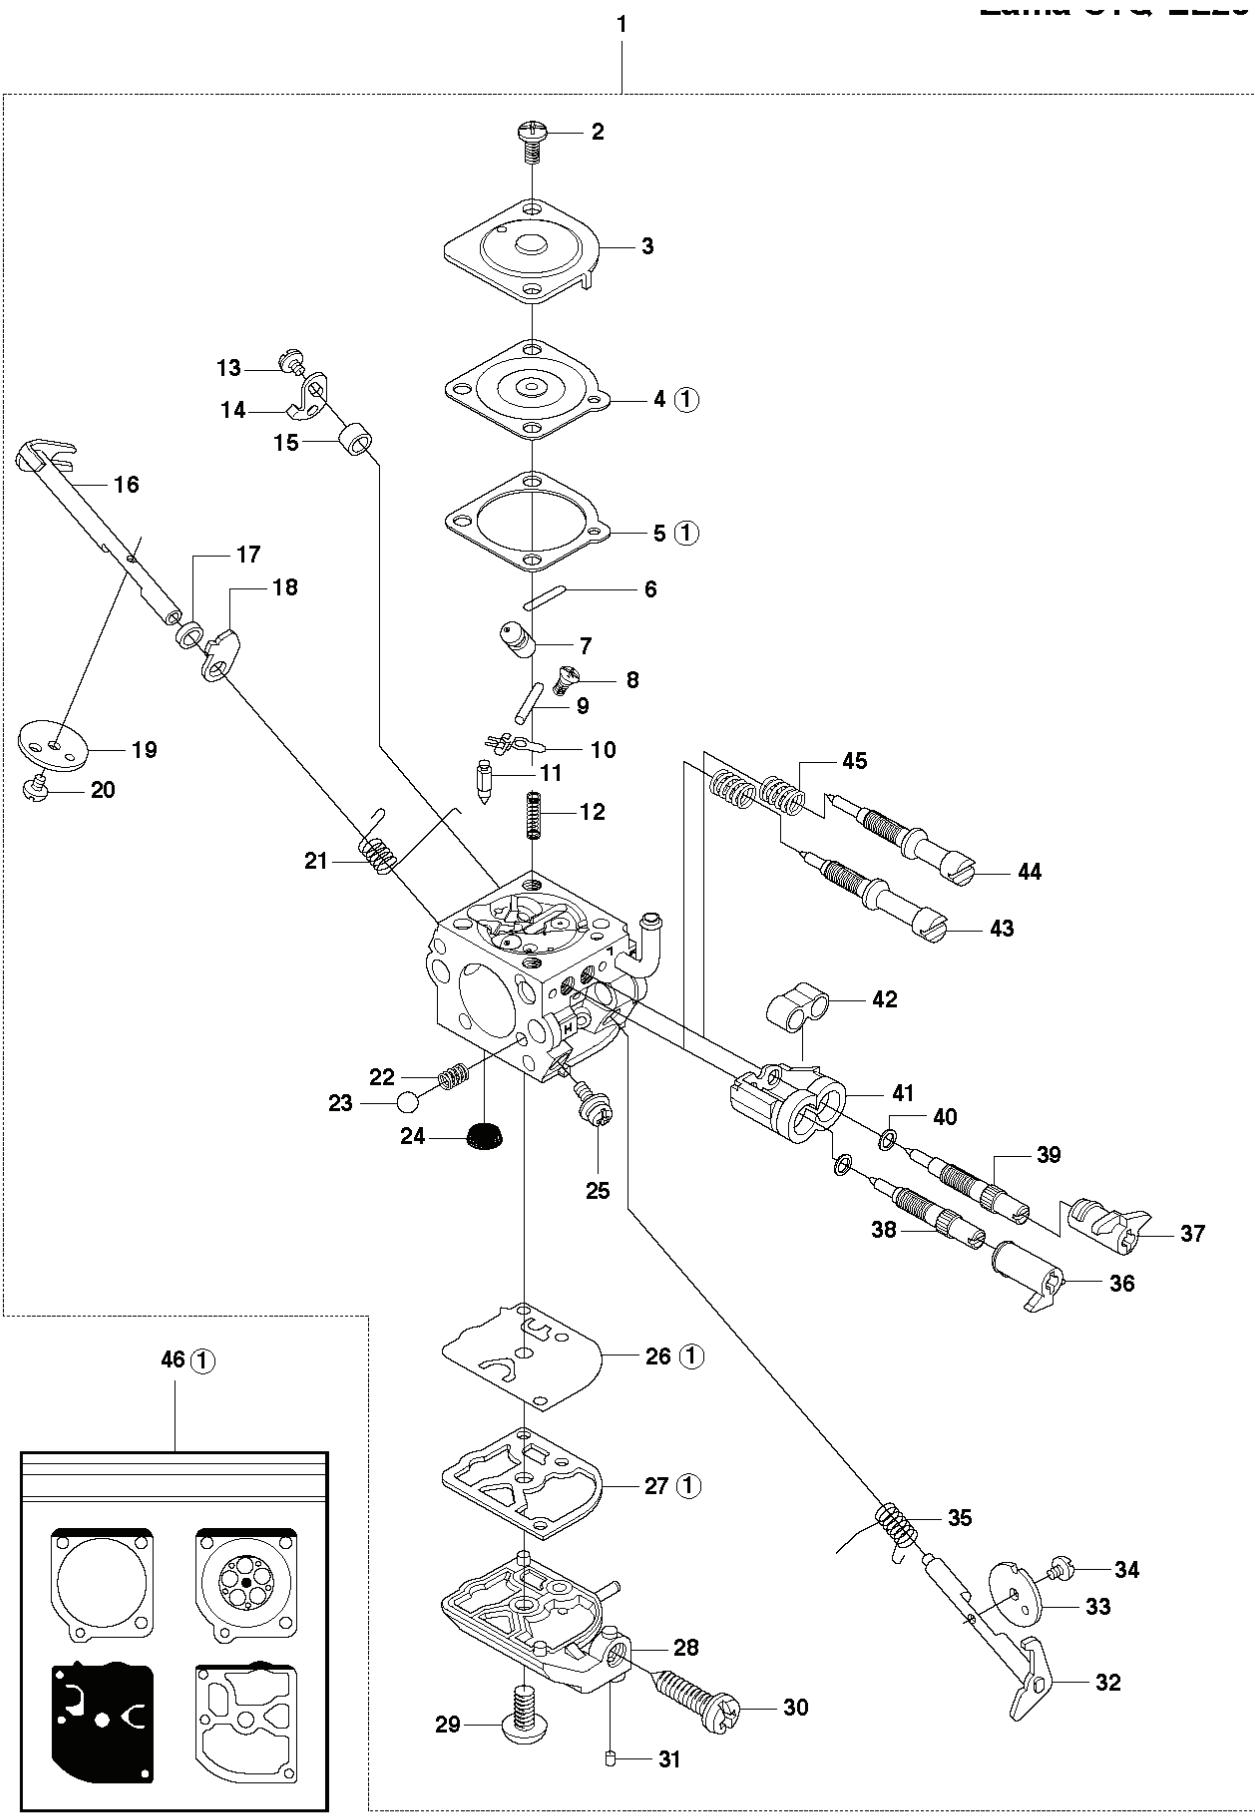

REF.	PART NO.	DESCRIPTION	REMARK	QTY.	KIT
1	503283116	CARBURETTOR	Zama C1Q-EL21	1	
1	503283118	CARBURETTOR	Zama C1Q-EL23 343R South America	1	
2	503480501	SCREW		2	1
3	503974301	COVER		1	1
4	503480201	DIAPHRAGM	Part of Gasket kit	1	1
5	503480301	GASKET	Part of Gasket kit	1	1
6	503535601	PLUG WELCH		1	1
7	544114901	NOZZLE ASSY		1	1
8	503480101	SCREW		1	1
9	503480001	PIN RETAINING SCREW		1	1
10	503665901	LEVER		1	1
11	503479701	VALVE		1	1
12	537020301	SPRING		1	1
13	503479001	SCREW		1	1
14	537019801	LEVER		1	1
15	503478901	COLLAR		1	1
16	537020901	SHAFT ASSY		1	1
17	503481901	COLLAR		1	1
18	537049001	LEVER		1	1
19	537021101	VALVE		1	1
20	503481801	SCREW		1	1
21	537021001	SPRING		1	1
22	537012601	SPRING		1	1
23	537012501	BALL		1	1
24	503535701	STRAINER		1	1
25	503755301	SCREW		1	1
26	537020001	DIAPHRAGM PUMP	Part of Gasket kit	1	1
27	537020101	GASKET	Part of Gasket kit	1	1
28	537020201	COVER		1	1
29	503479601	SCREW		1	1
30	537020701	SCREW		1	1
31	503481101	PIECE		1	1
32	537275401	SHAFT ASSY		1	1
33	537386801	VALVE		1	1
34	503479201	SCREW		1	1
35	537287101	SPRING		1	1
36	503903301	LIMITER CAP	H Zama C1Q-EL21	1	1
37	503903201	LIMITER CAP	L Zama C1Q-EL21	1	1
38	537275601	SCREW	H Zama C1Q-EL21	1	1
39	537275501	SCREW	L Zama C1Q-EL21	1	1
40	503974001	WASHER	Zama C1Q-EL21	2	1
41	503903401	RETAINER	Zama C1Q-EL21	1	1
42	537274201	BOOT	Zama C1Q-EL21	1	1
43	537387001	SCREW	Zama C1Q-EL23	1	1
44	537386901	SCREW	Zama C1Q-EL23	1	1
45	503480801	SPRING	Zama C1Q-EL23	2	1
46	537243601	GASKET KIT	Gasket kit	1