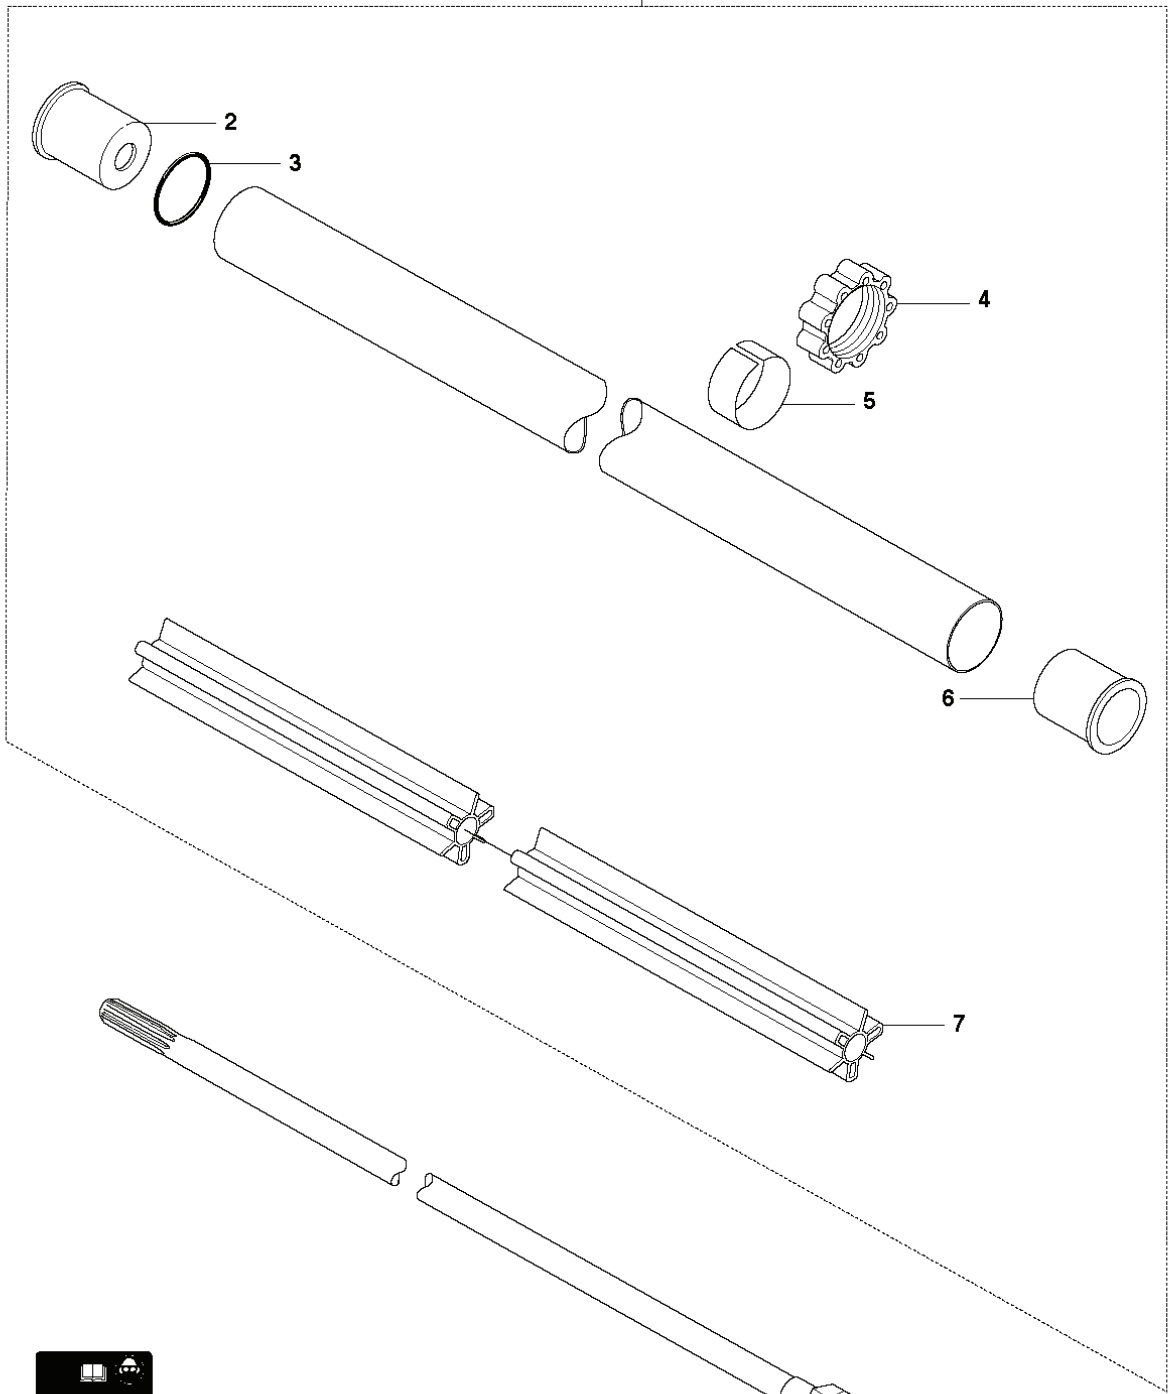

REF.	PART NO.	DESCRIPTION	REMARK	QTY.	KIT
1	503949001	MUFFLER ASSY	CAT	1	
1	503949002	MUFFLER ASSY		1	
2	724128759	SCREW CRPANM		1	1
3	537270901	SPARK ARRESTER SCREEN		1	1
4	537228501	HEAT DEFLECTOR		1	
5	537198701	GASKET		1	
6	503230402	WASHER		2	
7	503202970	SCREW IHSCFM		2	
4	503200302	SCREW IHSCFM		1	

1

9