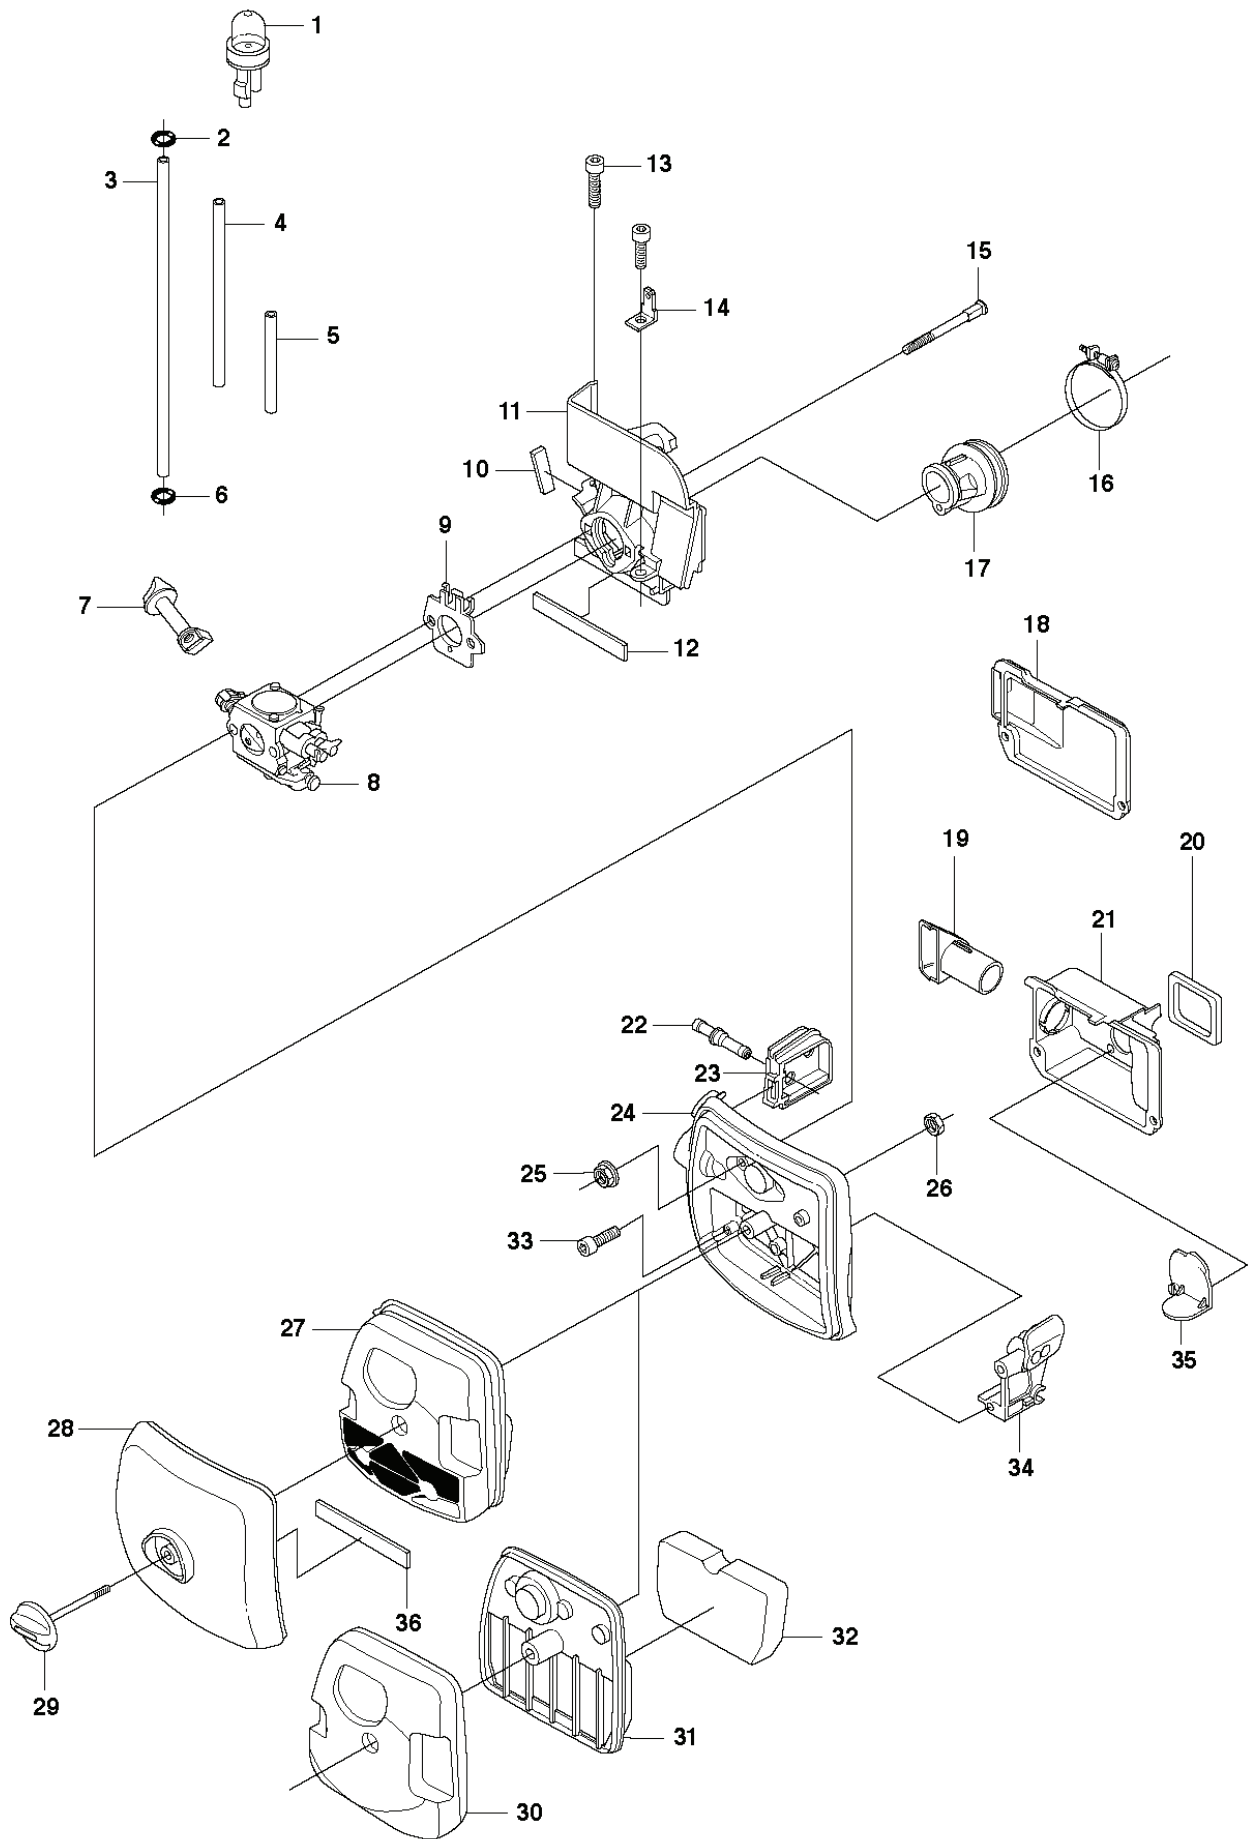

343 F, 20103600001-20110600000

SPARE PARTS LIST

S3 343F, 345FX, FXT
ACCESSORIES

REF.	PART NO.	DESCRIPTION	REMARK	QTY.	KIT
1	510118801	KIT	F, Fx, FxT Canada	1	
2	503958603	HANDLEBAR		1	1
3	503419001	CHAIN BRAKE ASSY		1	1
4	503221013	HEXAGON NUT		1	1
5	503200735	SCREW IHSCFM		1	1
6	544977802	WIRING ASSY		1	1
7	504209804	THROTTLE HANDLE ASSY		1	1
8	537160701	THROTTLE LOCKOUT		1	1.7
9	537180711	HANDLE HALF		1	1.7
11	537174201	SPRING THROTTLE TRIG		1	1.7
12	506497701	THROTTLE CONTROL		1	1.7
13	537174301	SPRING		1	1.7
14	503216618	SCREW IHSCF		2	1.7
15	537180811	HANDLE HALF		1	1.7
16	503216616	SCREW IHSCF		1	1.6.7

REF.	PART NO.	DESCRIPTION	REMARK	QTY.	KIT
1	502216013	ACCESSORY BAG		1	
2	501600203	SCREWDRIVER		1	1
3	502114603	KEY		1	1
4	502215801	WRENCH	4 mm	1	1
5	503558602	SPANNER	5 mm	1	1
6	502285901	STOP		1	1
7	501192201	TOOL		1	
8	537381101	FILTER	NYLON μ 80 = Black	1	
8	537381102	FILTER	NYLON μ 44 = Yellow	1	
8	537381103	FILTER	FELT = White	1	
8	537381104	FILTER	NYLON μ 100 = Grey	1	
9	501691701	COMBINATION WRENCH		1	
10	503976401	GREASE		1	
11	503801701	GREASE		1	
12	531009248	FILTER OIL	Oil Air?ter 1.0 litre	1	
13	537238401	WINTER KIT	Winter Kit	1	
14	537178701	WINTER COVER		1	13
16	503217010	SCREW CCRPANT		3	13