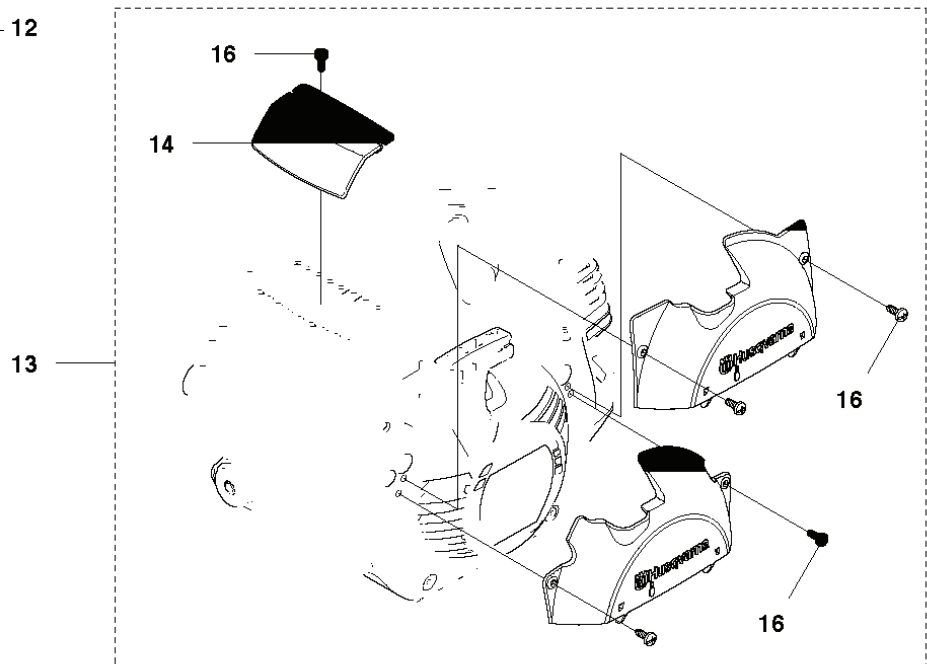

REF.	PART NO.	DESCRIPTION	REMARK	QTY.	KIT
1	502216013	ACCESSORY BAG		1	
2	501600203	SCREWDRIVER		1	1
3	502114603	KEY		1	1
4	502215801	WRENCH	4 mm	1	1
5	503558602	SPANNER	5 mm	1	1
6	502285901	STOP		1	1
7	501192201	TOOL		1	
8	537381101	FILTER	NYLON μ80 = Black	1	
8	537381102	FILTER	NYLON μ44 = Yellow	1	
8	537381103	FILTER	FELT = White	1	
8	537381104	FILTER	NYLON μ100 = Grey	1	
9	501691701	COMBINATION WRENCH		1	
10	503976401	GREASE		1	
11	503801701	GREASE		1	
12	531009248	FILTER OIL	Oil Air?ter 1.0 litre	1	
13	537238401	WINTER KIT	Winter Kit	1	
14	537178701	WINTER COVER		1	13
16	503217010	SCREW CCRPANT		3	13