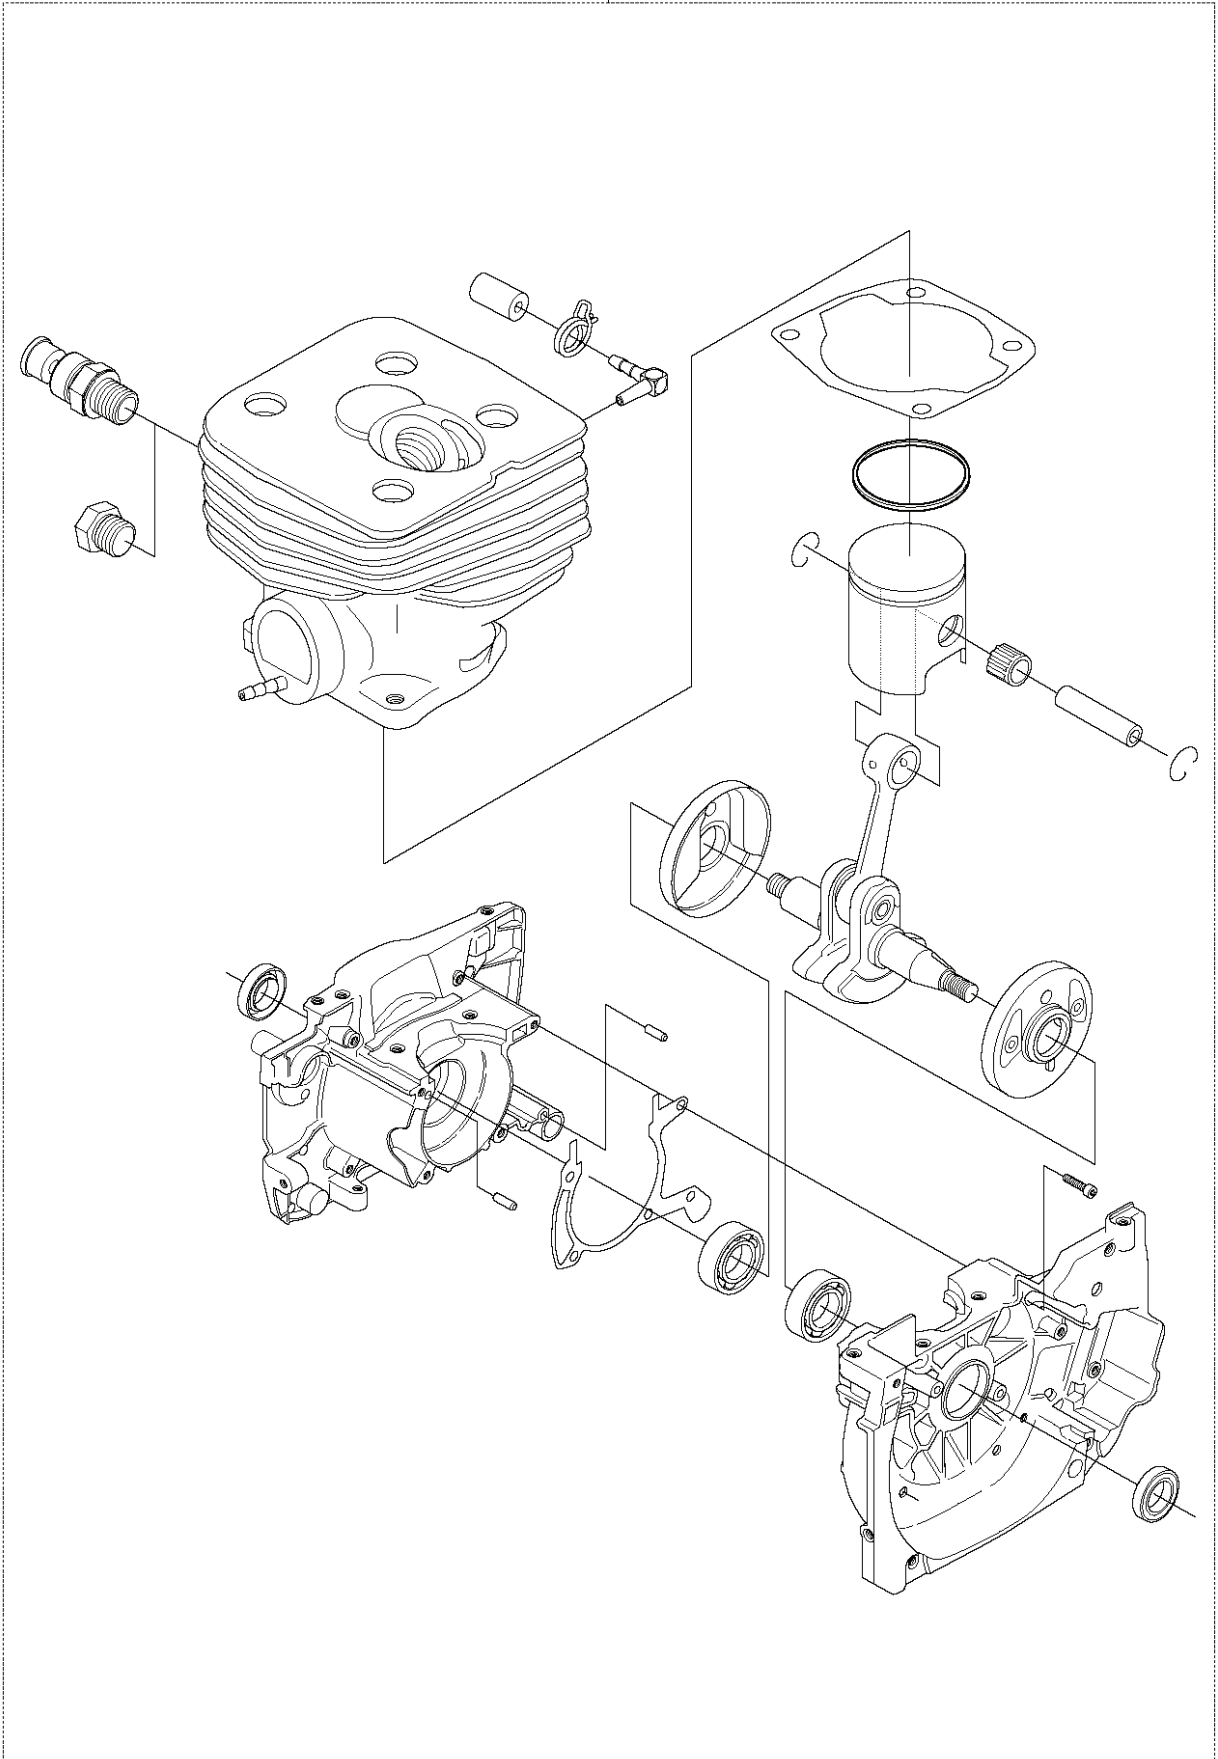

REF.	PART NO.	DESCRIPTION	REMARK	QTY.	KIT
1	537279203	TUBE	F, Fx, FxT L=1354 ø32.2	1	
1	537279208	TUBE	R, Rx L=1465 ø32.2	1	
1	537279210	TUBE	FR L=1384 ø32.2	1	
2	544029401	SPACER	F, FR, Fx, FxT	1	1
3	506110301	O-RING		1	1
4	537309801	ANTIVIBRATION ELEMENT		1	1
5	537309701	TAPE		1	1
6	544029401	SPACER	F, FR, Fx, FxT	1	1
7	537183104	GUIDE	F, Fx, FxT, R, Rx	1	1
7	537183105	GUIDE	FR	1	1
8	503955401	DRIVE SHAFT	F, Fx, FxT L=1401 ø9, hollowed	1	
8	503955402	DRIVE SHAFT	R, Rx L=1512 ø9, hollowed	1	
8	503924401	DRIVE SHAFT	F, Fx, FxT L=1401 ø9, solid	1	
8	503924402	DRIVE SHAFT	R, Rx L=1512 ø9, solid	1	
8	503924403	DRIVE SHAFT	FR L=1431 ø9, solid	1	
9	537294707	LABEL		1	
9	537294703	LABEL	US, Can	1	

U 343R, F, FR, 345RX, FX, FXT
SHORT BLOCK

1