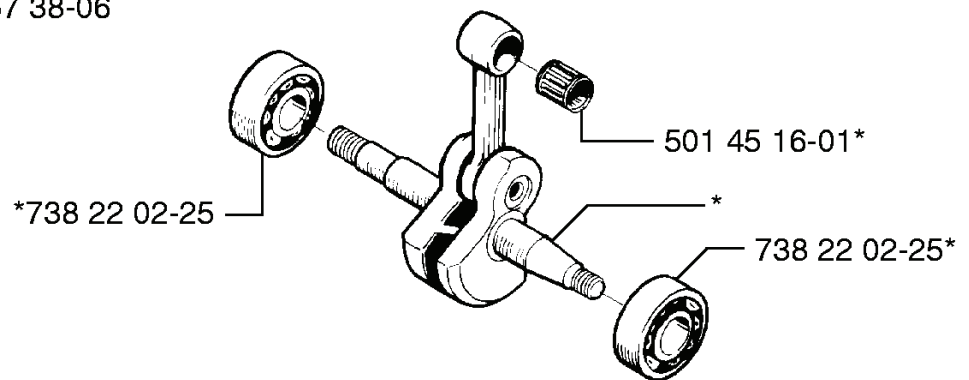

# ZAMA C1Q-EL6 ZAMA C1Q-EL7 (EPA)

② 503 48 21-01  
**Set of gaskets**  
**Dichtungssatz**  
**Jeu de joints**  
**Juego de Juntas**  
**Packningssats**

REF.	PART NO.	DESCRIPTION	REMARK	QTY.	KIT
503 28 31-05	503283105	CARBURETTOR		1	
503 28 31-06	503283106	CARBURETTOR		1	
503 47 89-01	503478901	COLLAR		1	
503 47 88-01	503478801	LEVER		1	
503 47 90-01	503479001	SCREW		1	
503 97 45-01	503974501	SHAFT		1	
503 48 18-01	503481801	SCREW		1	
503 48 17-01	503481701	VALVE		1	
503 48 16-01	503481601	LEVER		1	
537 13 49-01	537134901	SPRING		1	
503 48 00-01	503480001	PIN RETAINING SCREW		1	
503 48 13-01	503481301	STRAINER		1	
503 75 53-01	503755301	SCREW		1	
503 80 56-01	503805601	DIAPHRAGM PUMP		1	
503 47 94-01	503479401	GASKET		1	
503 47 95-01	503479501	COVER		1	
503 47 96-01	503479601	SCREW		1	
503 48 09-01	503480901	SCREW		1	
503 48 10-01	503481001	SPRING		1	
503 48 11-01	503481101	PIECE		1	
503 97 42-01	503974201	SHAFT		1	
503 47 91-01	503479101	VALVE		1	
503 47 92-01	503479201	SCREW		1	
503 90 33-01	503903301	LIMITER CAP		1	
503 90 32-01	503903201	LIMITER CAP		1	
503 73 81-01	503738101	RECOIL SPRING		1	
503 90 34-01	503903401	RETAINER		1	
503 97 44-01	503974401	SCREW		1	
503 90 29-01	503902901	SCREW		1	
503 48 07-01	503480701	SCREW		1	
537 07 72-01	537077201	SCREW		1	
503 90 31-01	503903101	WASHER		1	
503 48 08-01	503480801	SPRING		1	
503 99 43-01	503994301	SPRING		1	
503 47 99-01	503479901	SPRING		1	
503 66 59-01	503665901	LEVER		1	
503 48 01-01	503480101	SCREW		1	
503 47 97-01	503479701	VALVE		1	
503 48 03-01	503480301	GASKET		1	
503 48 02-01	503480201	DIAPHRAGM		1	
503 97 43-01	503974301	COVER		1	

---

REF.	PART NO.	DESCRIPTION	REMARK	QTY.	KIT
503 48 05- 01	503480501	SCREW		1	

**G** \*compl 503 57 38-06

---

REF.	PART NO.	DESCRIPTION	REMARK	QTY.	KIT
503 57 38-06	503573806	CRANKSHAFT ASSY		1	
738 22 02-25	738220225	BALL BEARING		1	
501 45 16-01	501451601	NEEDLE BEARING		1	