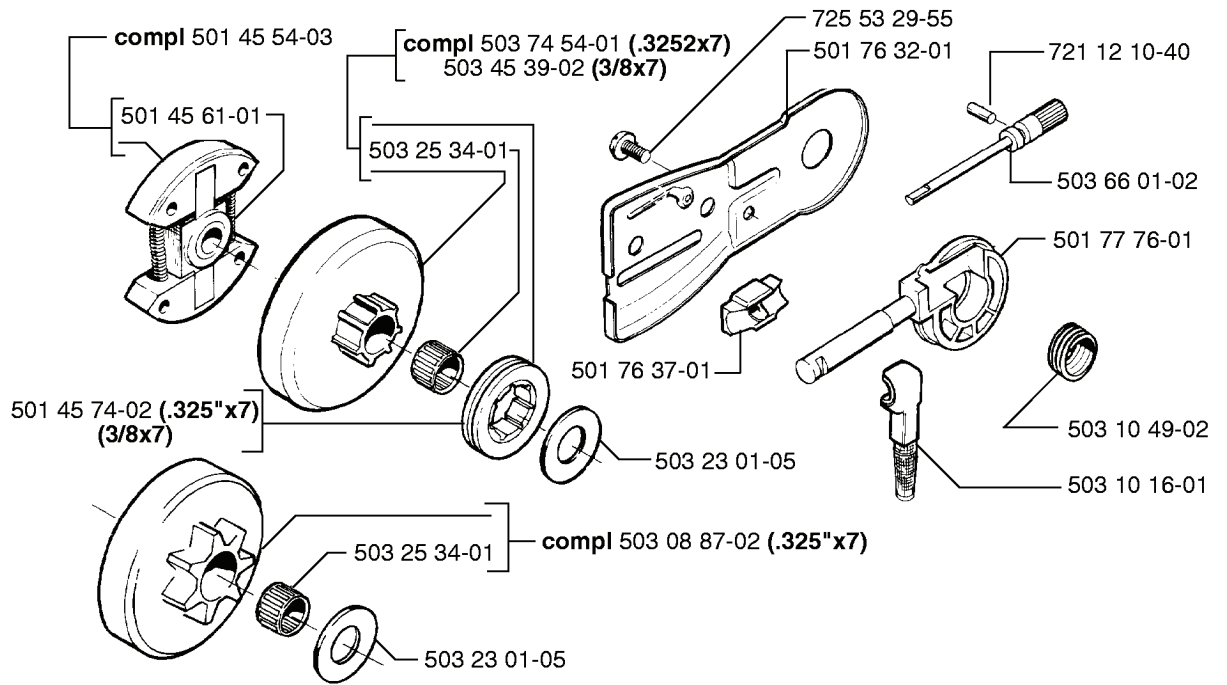

---

REF.	PART NO.	DESCRIPTION	REMARK	QTY.	KIT
503 48 05- 01	503480501	SCREW		1	

**G** \*compl 503 57 38-06

---

REF.	PART NO.	DESCRIPTION	REMARK	QTY.	KIT
503 57 38-06	503573806	CRANKSHAFT ASSY		1	
738 22 02-25	738220225	BALL BEARING		1	
501 45 16-01	501451601	NEEDLE BEARING		1	

# H

REF.	PART NO.	DESCRIPTION	REMARK	QTY.	KIT
501 45 54-03	501455403	CLUTCH ASSY		1	
501 45 61-01	501456101	CLUTCH SPRING		1	
501 45 74-02	501457402	RIM		1	
503 23 01-05	503230105	WASHER		1	
503 08 87-02	503088702	CLUTCH DRUM ASSY		1	
501 76 37-01	501763701	SEALING		1	
503 25 34-01	503253401	NEEDLE BEARING		1	
503 45 39-02	503453902	CLUTCH DRUM ASSY		1	
503 74 54-01	503745401	CLUTCH DRUM ASSY		1	
725 53 29-55	725532955	SCREW IHSCM		1	
501 76 32-01	501763201	CHAIN GUIDE PLATE		1	
503 10 16-01	503101601	SUCTION HOSE ASSY		1	
503 10 49-02	503104902	PUMP PINION		1	
501 77 76-01	501777601	OIL PUMP		1	
503 66 01-02	503660102	PUMP PISTON		1	
721 12 10-40	721121040	GROOVED PIN		1	