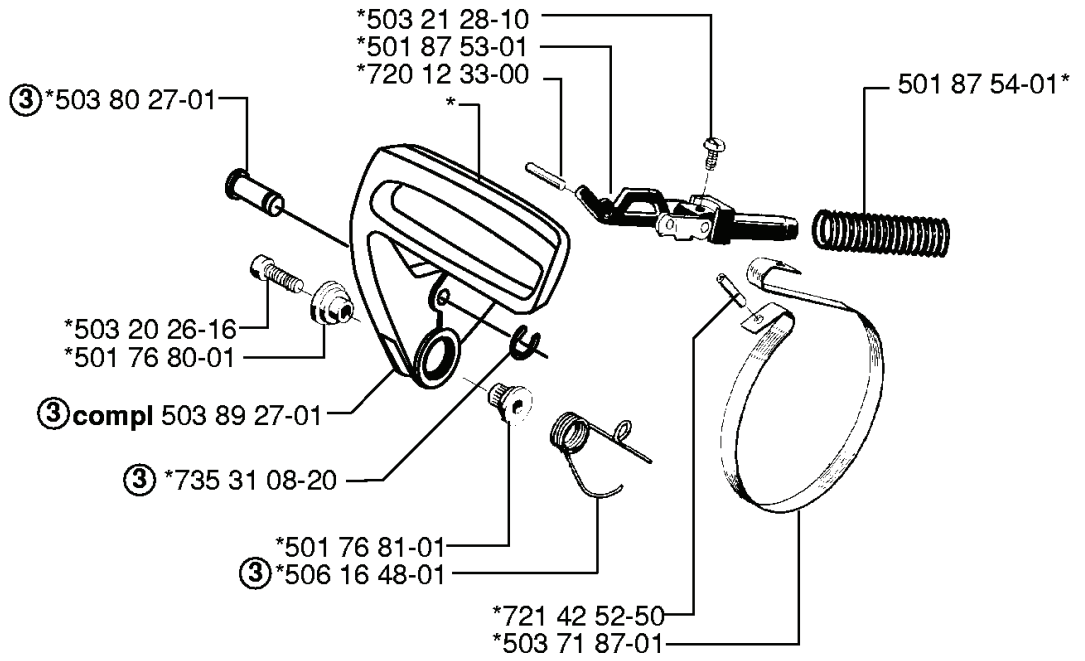

---

REF.	PART NO.	DESCRIPTION	REMARK	QTY.	KIT
503 48 05- 01	503480501	SCREW		1	

**G** \*compl 503 57 38-06

---

REF.	PART NO.	DESCRIPTION	REMARK	QTY.	KIT
503 57 38-06	503573806	CRANKSHAFT ASSY		1	
738 22 02-25	738220225	BALL BEARING		1	
501 45 16-01	501451601	NEEDLE BEARING		1	

# H

REF.	PART NO.	DESCRIPTION	REMARK	QTY.	KIT
501 45 54-03	501455403	CLUTCH ASSY		1	
501 45 61-01	501456101	CLUTCH SPRING		1	
501 45 74-02	501457402	RIM		1	
503 23 01-05	503230105	WASHER		1	
503 08 87-02	503088702	CLUTCH DRUM ASSY		1	
501 76 37-01	501763701	SEALING		1	
503 25 34-01	503253401	NEEDLE BEARING		1	
503 45 39-02	503453902	CLUTCH DRUM ASSY		1	
503 74 54-01	503745401	CLUTCH DRUM ASSY		1	
725 53 29-55	725532955	SCREW IHSCM		1	
501 76 32-01	501763201	CHAIN GUIDE PLATE		1	
503 10 16-01	503101601	SUCTION HOSE ASSY		1	
503 10 49-02	503104902	PUMP PINION		1	
501 77 76-01	501777601	OIL PUMP		1	
503 66 01-02	503660102	PUMP PISTON		1	
721 12 10-40	721121040	GROOVED PIN		1	

# A

\*compl 503 49 81-03

REF.	PART NO.	DESCRIPTION	REMARK	QTY.	KIT
503 49 81-03	503498103	CLUTCH COVER ASSY		1	
503 80 27-01	503802701	PIVOT PIN		1	
503 20 26-16	503202616	SCREW IHSCM		1	
501 76 80-01	501768001	SHAFT		1	
503 89 27-01	503892701	HAND GUARD		1	
735 31 08-20	735310820	E-CLIP		1	
501 76 81-01	501768101	SHAFT		1	
506 16 48-01	506164801	POSITION SPRING		1	
501 87 47-01	501874701	SPRING		1	
503 22 00-01	503220001	HEXAGON NUT		1	
503 15 21-01	503152101	COVER SHEET		1	
503 71 87-01	503718701	BRAKE BAND		1	
721 42 52-50	721425250	SPRING PIN		1	
720 12 33-00	720123300	PARALLEL PIN		1	
501 87 53-01	501875301	KNEE JOINT ASSY		1	
503 21 28-10	503212810	SCREW CCRPANT		1	
501 87 54-01	501875401	BRAKE SPRING		1	
503 49 32-01	503493201	CLUTCH COVER		1	
501 87 42-02	501874202	HUB CAP		1	