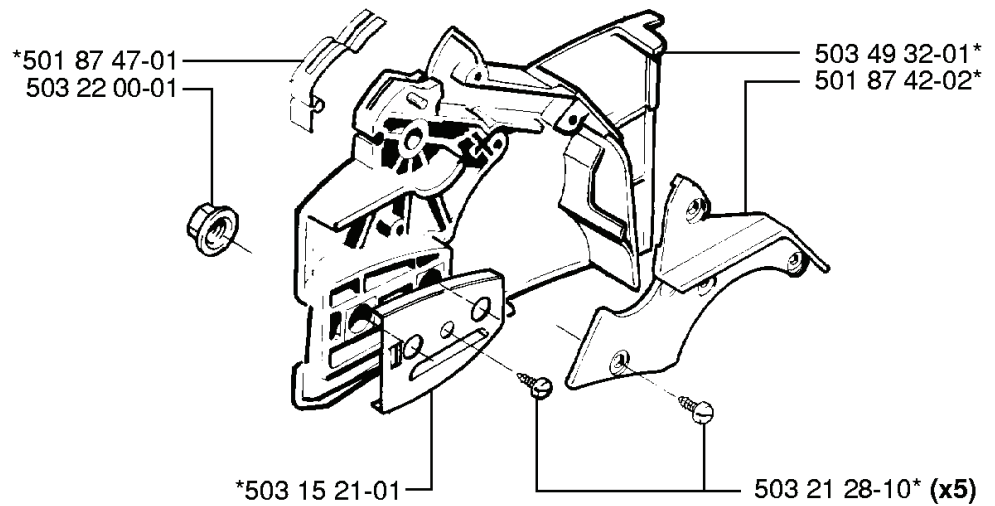

---

REF.	PART NO.	DESCRIPTION	REMARK	QTY.	KIT
503 48 05- 01	503480501	SCREW		1	

**G** \*compl 503 57 38-06

---

REF.	PART NO.	DESCRIPTION	REMARK	QTY.	KIT
503 57 38-06	503573806	CRANKSHAFT ASSY		1	
738 22 02-25	738220225	BALL BEARING		1	
501 45 16-01	501451601	NEEDLE BEARING		1	

# H

REF.	PART NO.	DESCRIPTION	REMARK	QTY.	KIT
501 45 54-03	501455403	CLUTCH ASSY		1	
501 45 61-01	501456101	CLUTCH SPRING		1	
501 45 74-02	501457402	RIM		1	
503 23 01-05	503230105	WASHER		1	
503 08 87-02	503088702	CLUTCH DRUM ASSY		1	
501 76 37-01	501763701	SEALING		1	
503 25 34-01	503253401	NEEDLE BEARING		1	
503 45 39-02	503453902	CLUTCH DRUM ASSY		1	
503 74 54-01	503745401	CLUTCH DRUM ASSY		1	
725 53 29-55	725532955	SCREW IHSCM		1	
501 76 32-01	501763201	CHAIN GUIDE PLATE		1	
503 10 16-01	503101601	SUCTION HOSE ASSY		1	
503 10 49-02	503104902	PUMP PINION		1	
501 77 76-01	501777601	OIL PUMP		1	
503 66 01-02	503660102	PUMP PISTON		1	
721 12 10-40	721121040	GROOVED PIN		1	

# A

\*compl 503 49 81-03

REF.	PART NO.	DESCRIPTION	REMARK	QTY.	KIT
503 49 81-03	503498103	CLUTCH COVER ASSY		1	
503 80 27-01	503802701	PIVOT PIN		1	
503 20 26-16	503202616	SCREW IHSCM		1	
501 76 80-01	501768001	SHAFT		1	
503 89 27-01	503892701	HAND GUARD		1	
735 31 08-20	735310820	E-CLIP		1	
501 76 81-01	501768101	SHAFT		1	
506 16 48-01	506164801	POSITION SPRING		1	
501 87 47-01	501874701	SPRING		1	
503 22 00-01	503220001	HEXAGON NUT		1	
503 15 21-01	503152101	COVER SHEET		1	
503 71 87-01	503718701	BRAKE BAND		1	
721 42 52-50	721425250	SPRING PIN		1	
720 12 33-00	720123300	PARALLEL PIN		1	
501 87 53-01	501875301	KNEE JOINT ASSY		1	
503 21 28-10	503212810	SCREW CCRPANT		1	
501 87 54-01	501875401	BRAKE SPRING		1	
503 49 32-01	503493201	CLUTCH COVER		1	
501 87 42-02	501874202	HUB CAP		1	