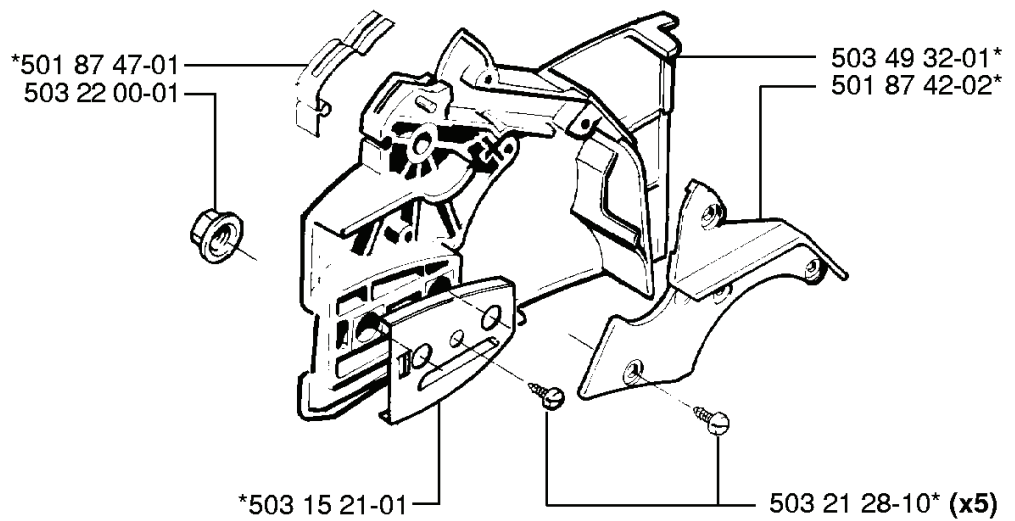

A

*compl 503 49 81-03
② compl 503 89 27-01