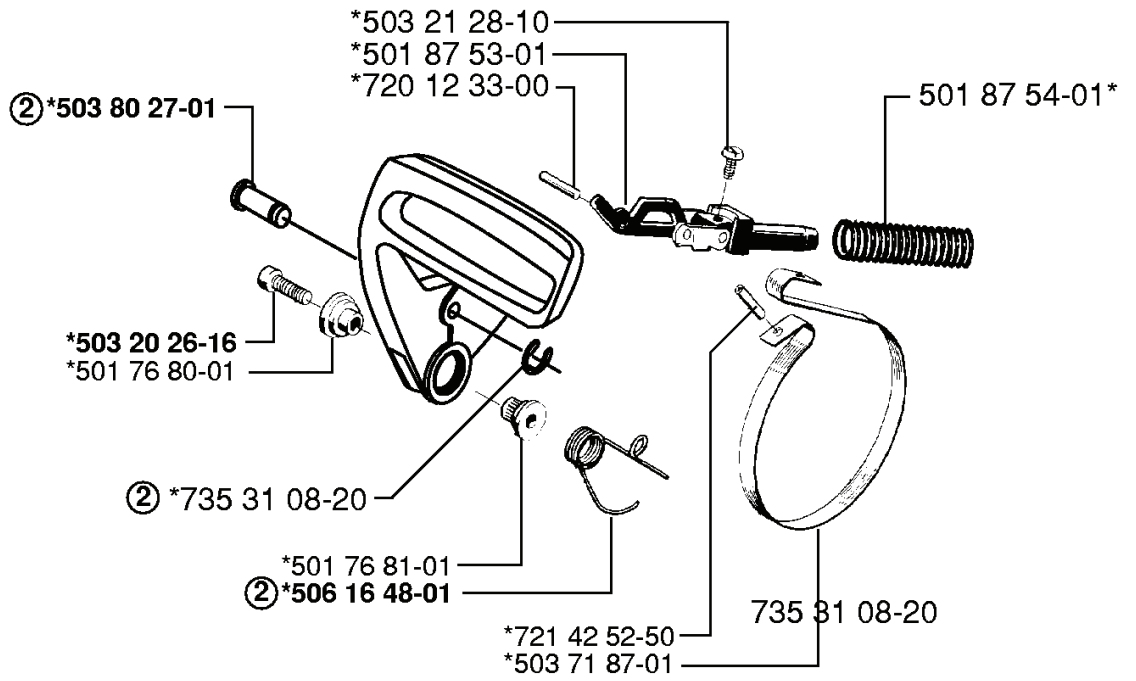

A

*compl 503 49 81-03
② compl 503 89 27-01