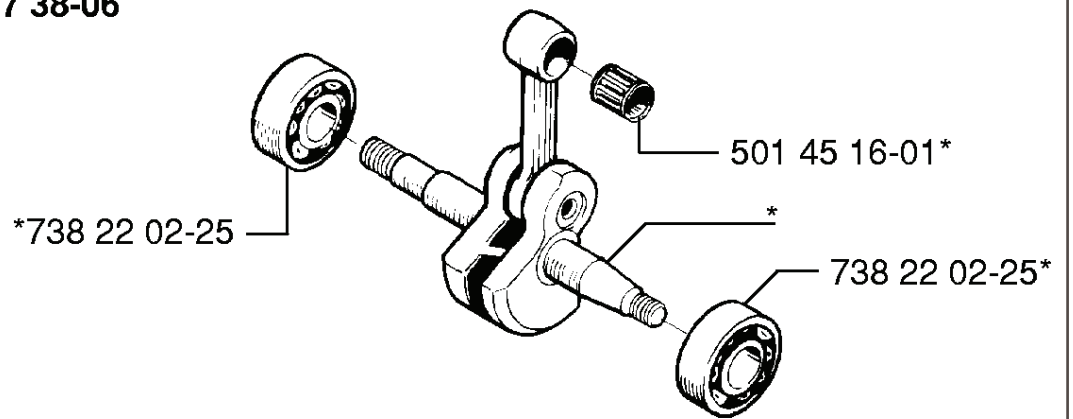

L

*compl 503 60 88-03

REF.	PART NO.	DESCRIPTION	REMARK	QTY.	KIT
5036088-03	503608803	STARTER ASSY		1	
5032106-16	503210616	SCREW IHSCT		1	
5032300-35	503230035	WASHER		1	
5053037-35	505303735	STARTER PULLEY		1	
5036086-01	503608601	STARTER HOUSING		1	
7241329-55	724132955	SCREW		4	
5036197-04	503619704	DECAL		1	
5036197-05	503619705	DECAL		1	
5016306-01	501630601	SLEEVE		1	
5017631-01	501763101	SPRING CASSETTE ASSY		1	
5053051-25	505305125	STARTER ROPE		1	
5035439-01	503543901	STARTER HANDLE		1	

G

***compl 503 57 38-06**

REF.	PART NO.	DESCRIPTION	REMARK	QTY.	KIT
503 57 38-06	503573806	CRANKSHAFT ASSY		1	
738 22 02-25	738220225	BALL BEARING		1	
501 45 16-01	501451601	NEEDLE BEARING		1	

M compl 503 28 31-05