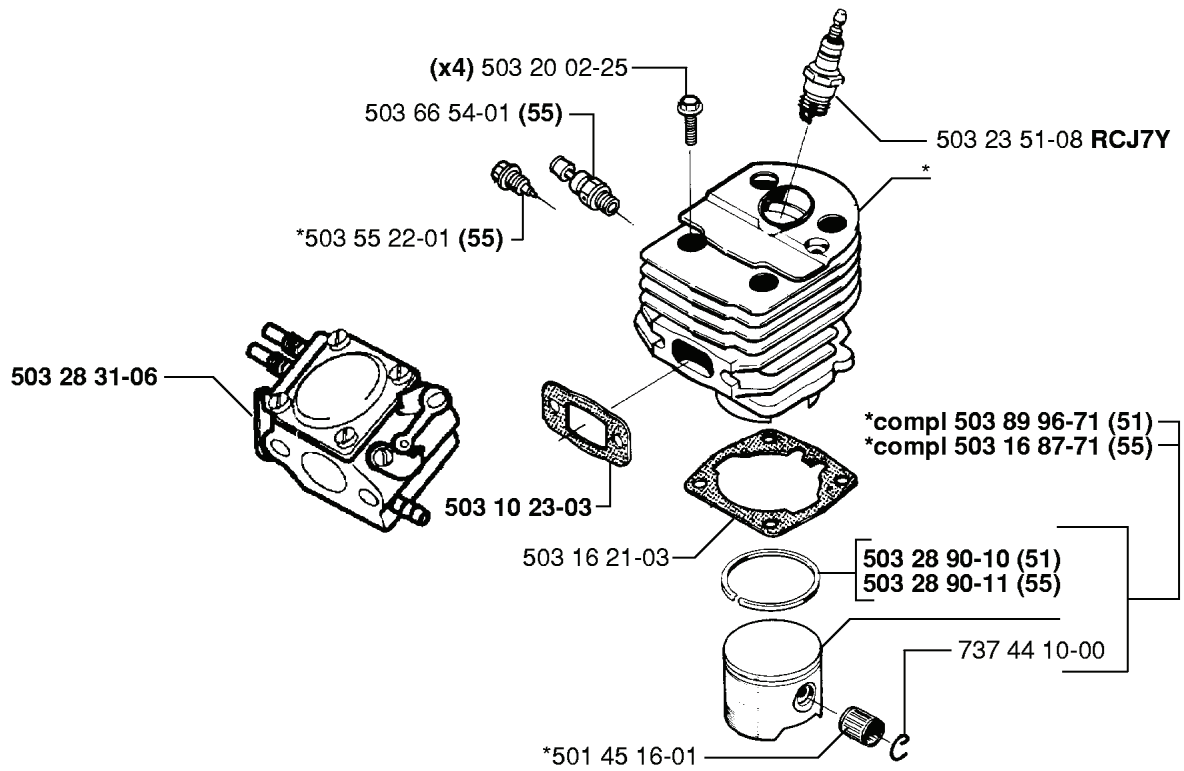

P

*compl 503 92 41-71 (51, ø44mm)
*compl 503 97 18-71 (55, ø45mm)

EPA (for USA only)