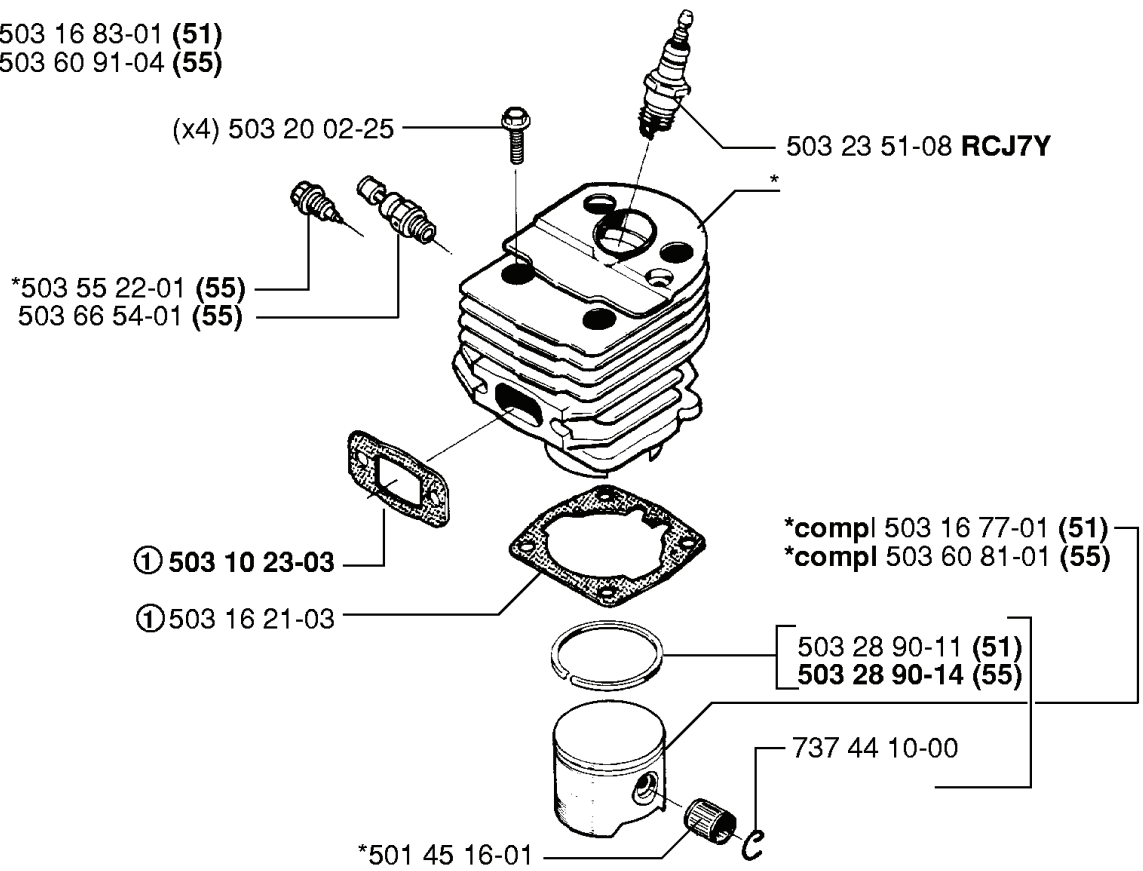

C

*compl 503 16 83-01 (51)
*compl 503 60 91-04 (55)