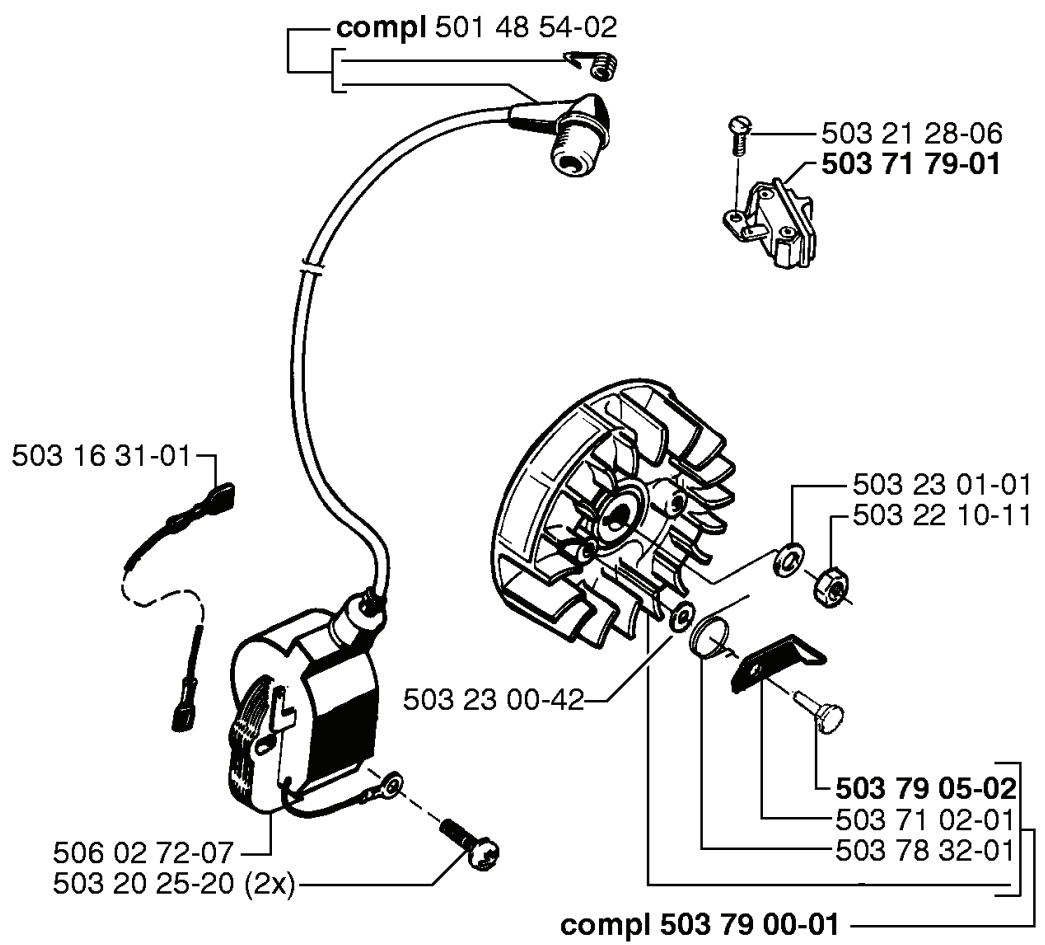

51, 19982300001-20001900000

SPARE PARTS LIST

K

REF.	PART NO.	DESCRIPTION	REMARK	QTY.	KIT
5014854-02	501485402	SPARK PLUG CAP		1	
5031631-01	503163101	CABLE		1	
5032300-42	503230042	WASHER		1	
5060272-07	506027207	ELECTRONIC MODULE		1	
5032025-20	503202520	SCREW IHSCM		1	
5037900-01	503790001	FLYWHEEL		1	
5037832-01	503783201	SPRING		1	
5037102-01	503710201	PAWL		1	
5037905-02	503790502	RIVET		1	
5032210-11	503221011	HEXAGON NUT		1	
5032301-01	503230101	WASHER		1	
5037179-01	503717901	STOP SWITCH		1	
5032128-06	503212806	SCREW CCRPANT		1	

REF.	PART NO.	DESCRIPTION	REMARK	QTY.	KIT
503 89 81-01	503898101	AIR FILTER		1	
503 89 81-02	503898102	AIR FILTER		1	
503 21 07-45	503210745	SCREW IH SCT		1	
503 89 82-01	503898201	AIR FILTER HOLDER		1	
503 28 31-05	503283105	CARBURETTOR		1	
503 76 48-01	503764801	KIT		1	
501 63 97-01	501639701	COVER		1	
505 31 07-51	505310751	IMPULSE HOSE		1	
503 16 16-02	503161602	INLET PIPE		1	
503 60 84-01	503608401	CHOKE CONTROL		1	
503 20 02-16	503200216	SCREW IH SCFM		1	
503 73 08-01	503730801	GROMMET		1	
503 73 09-01	503730901	PLUG		1	
501 77 00-02	501770002	GASKET		1	
503 20 02-10	503200210	SCREW IH SCFM		1	
503 20 32-16	503203216	SCREW CCR PANMO		1	

H

REF.	PART NO.	DESCRIPTION	REMARK	QTY.	KIT
501 45 54-03	501455403	CLUTCH ASSY		1	
501 45 61-01	501456101	CLUTCH SPRING		1	
501 45 74-02	501457402	RIM		1	
504 52 30-02	504523002	RIM		1	
503 25 34-01	503253401	NEEDLE BEARING		1	
503 23 01-05	503230105	WASHER		1	
503 08 87-02	503088702	CLUTCH DRUM ASSY		1	
501 76 37-01	501763701	SEALING		1	
503 45 39-02	503453902	CLUTCH DRUM ASSY		1	
503 74 54-01	503745401	CLUTCH DRUM ASSY		1	
725 53 29-55	725532955	SCREW IHSCM		1	
501 76 32-01	501763201	CHAIN GUIDE PLATE		1	
503 10 16-01	503101601	SUCTION HOSE ASSY		1	
503 10 49-02	503104902	PUMP PINION		1	
501 77 76-01	501777601	OIL PUMP		1	
503 66 01-02	503660102	PUMP PISTON		1	
721 12 10-40	721121040	GROOVED PIN		1	