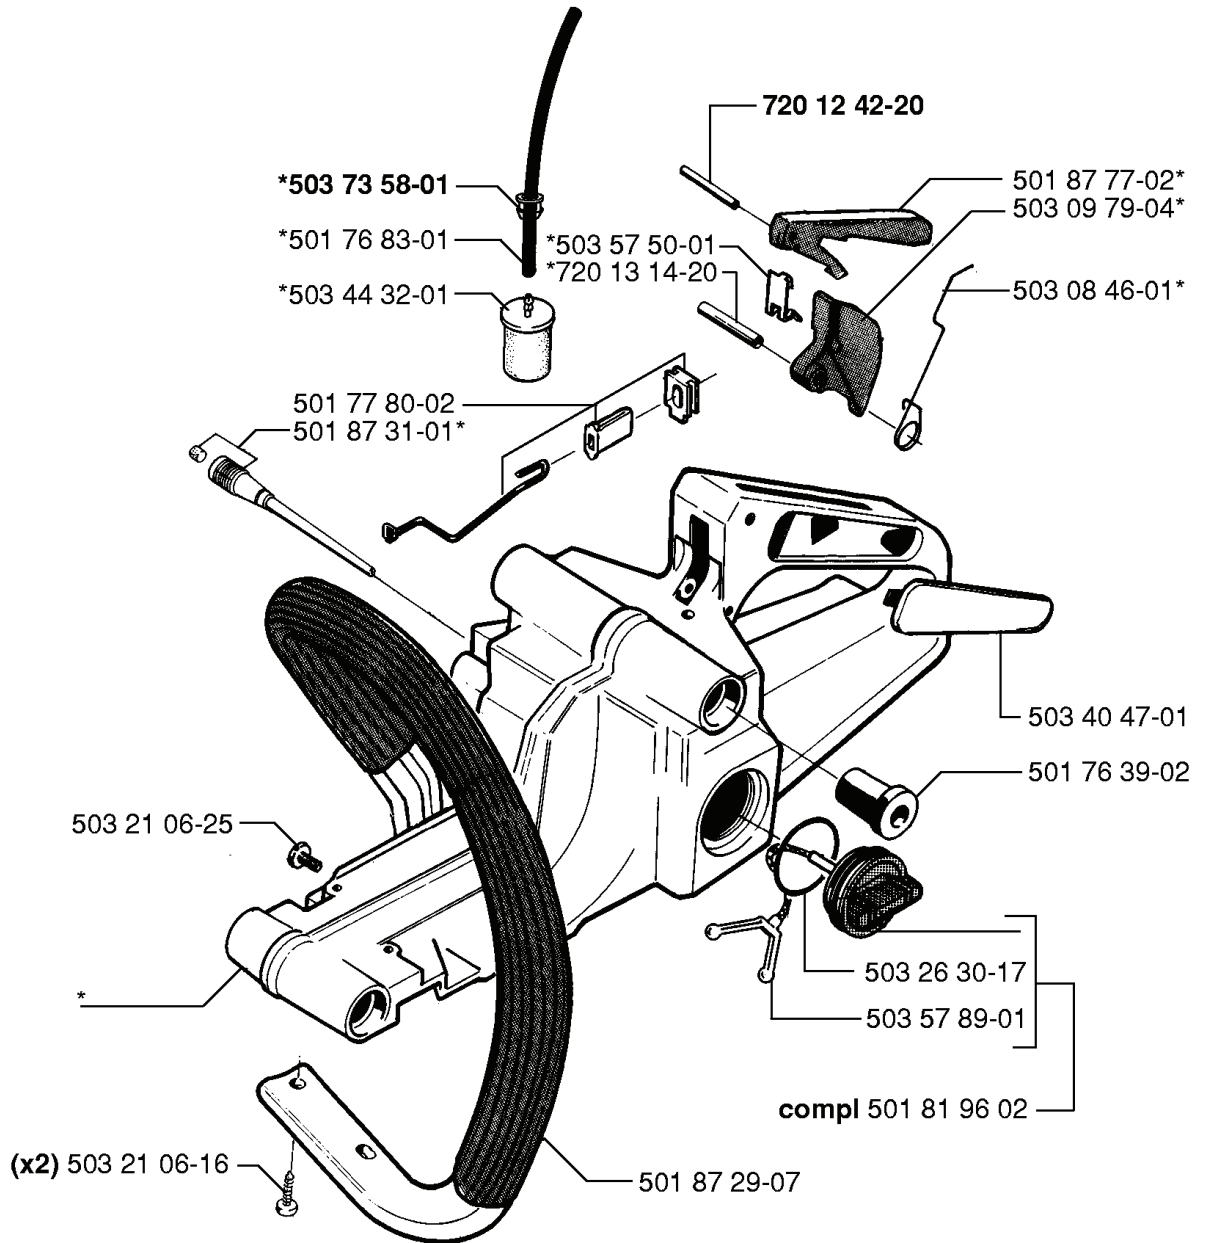

E

*compl 501 76 13-10