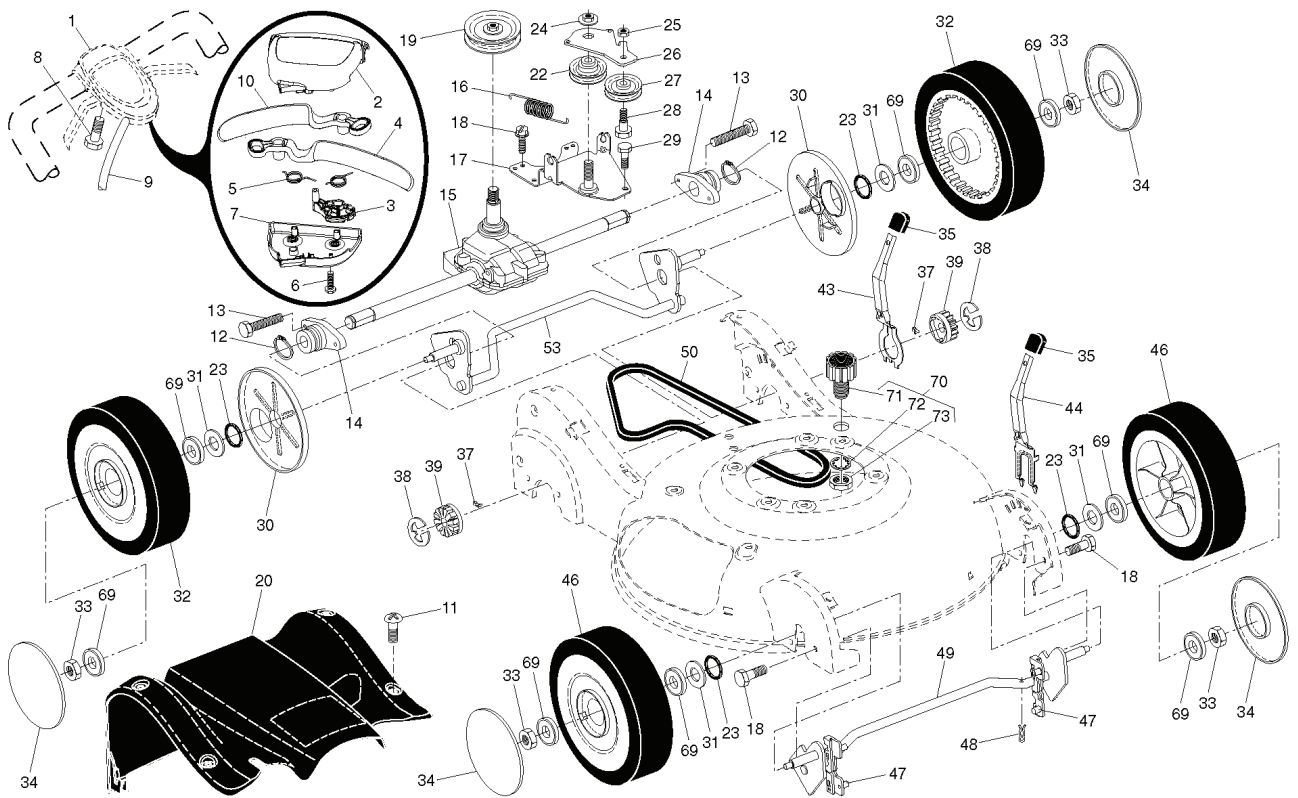

REF.	PART NO.	DESCRIPTION	REMARK	QTY.	KIT
1	532433699	DRIVE CONTROL		1	"2-5,7,9"
2	532424629	COVER		1	
3	532420378	BRACKET		1	
4	532433791	LEVER	LH	1	
5	532420381	SPRING		1	
6	532181698	SCREW		1	
7	532433796	COVER		1	
8	532178848	SCREW	RH	1	
9	532426243	LEVER		1	
11	532194188	SCREW		1	
12	812000012	RETAINER RING		1	
13	532088652	SCREW		1	
14	532408027	BEARING		1	
15	532419211	GEARBOX		1	
16	532406558	SPRING		1	
17	532408005	BELT		1	
18	532163409	SCREW		1	
19	532194018	PULLEY		1	
20	532432677	GUARD	INCLUDES SCREW & PALNUT	1	11
22	532193791	PULLEY		1	
23	532197480	O-RING		1	
24	532409149	NUT		1	
25	873930500	NUT		1	
26	532416736	ARM		1	
27	532166043	PULLEY		1	
28	532160829	BOLT		1	
29	817060410	SCREW		1	
30	532183457	SHIELD		1	
31	532088348	WASHER		1	
32	532192622	WHEEL		1	
33	532409148	NUT		1	
34	532183442	RADKAPPE		1	
35	532425242	KNOB		1	
37	532404845	PAWL, DRIVE		1	
38	812000058	E-CLIP		1	
39	532403849	PINION		1	
43	532190520	LEVER	REAR	1	
44	532190518	LEVER	FRONT	1	
46	532192232	WHEEL		1	
47	532183438	BUSHING		1	
48	532169675	PIN		1	
49	532196469	SHAFT	FRONT	1	
50	532408031	BELT		1	
53	532416740	REAR AXLE	REAR	1	
69	532751068	BEARING		1	
70	532421114	WATER CONNECTOR		1	
71	532419735	HOSE FITTING		1	
72	532415585	LOCKWASHER		1	
73	532415586	LOCK NUT		1	
10	532432977	LEVER		1