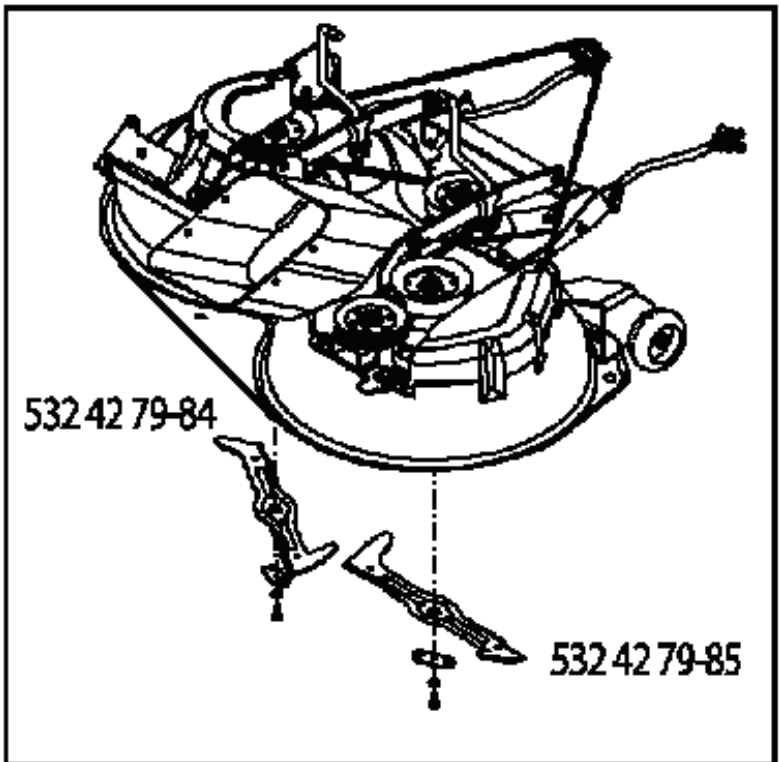

REF.	PART NO.	DESCRIPTION	REMARK	QTY.	KIT
1	532170551	THROTTLE CONTROL		1	
2	817720408	SCREW		1	
3	000000000	W/O DESCRIPTION	Engine B&S Model No. 31A507-2391-B1	1	
4	532137352	MUFFLER		1	
8	532171877	BOLT		1	
13	532165291	GASKET		1	
23	532169837	HEAT SHIELD		1	
25	532190695	CONTROL CHOKE		1	
29	532137180	SPARK ARRESTER KIT		1	
31	532407551	FUEL TANK		1	
32	532430220	FUEL CAP		1	
33	532123487	HOSE CLAMP		1	
37	532137040	HOSE		1	
44	817670412	SCREW		1	
45	817000612	SCREW		1	
46	819091416	WASHER		1	
72	532192334	SCREW		1	
78	817060620	SCREW		1	
81	873510400	NUT		1	
119	532199768	* LENKRAD		1	
120	532199767	GUARD		1	
121	532196688	NUT		1	
122	532421922	EXTENSION PIPE		1	
136	532137729	SCREW		1