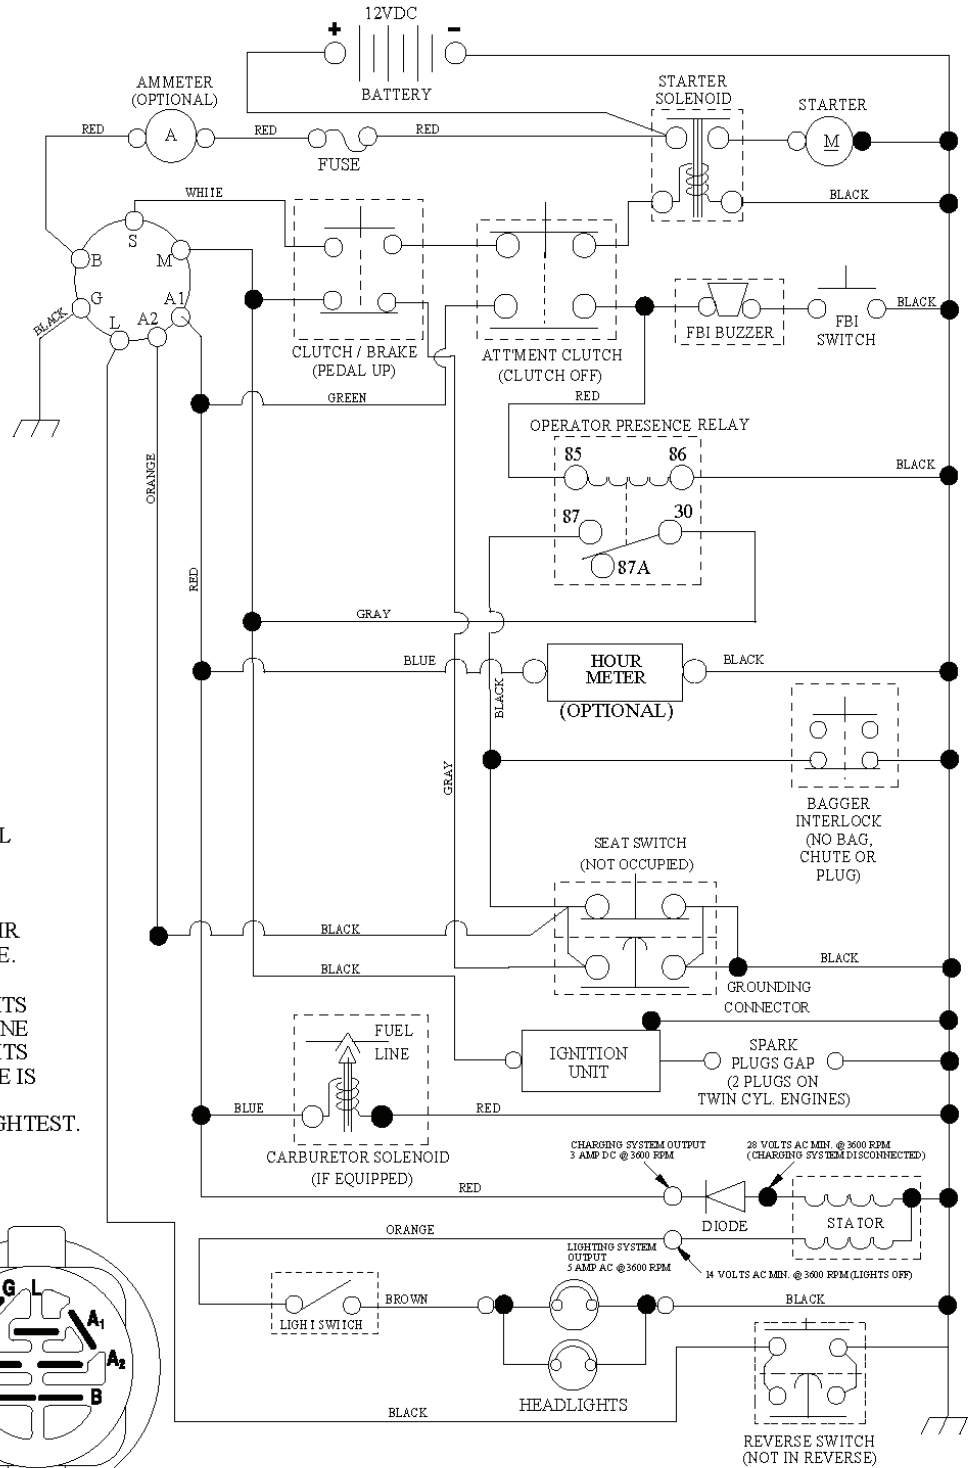

IGNITION SWITCH

NOTE

YOUR TRACTOR IS EQUIPPED WITH A SPECIAL ALTERNATOR SYSTEM. THE LIGHTS ARE NOT CONNECTED TO THE BATTERY, BUT HAVE THEIR OWN ELECTRICAL SOURCE. BECAUSE OF THIS, THE BRIGHTNESS OF THE LIGHTS WILL CHANGE WITH ENGINE SPEED. AT IDLE THE LIGHTS WILL DIM. AS THE ENGINE IS SPEEDED UP, THE LIGHTS WILL BECOME THEIR BRIGHTEST.