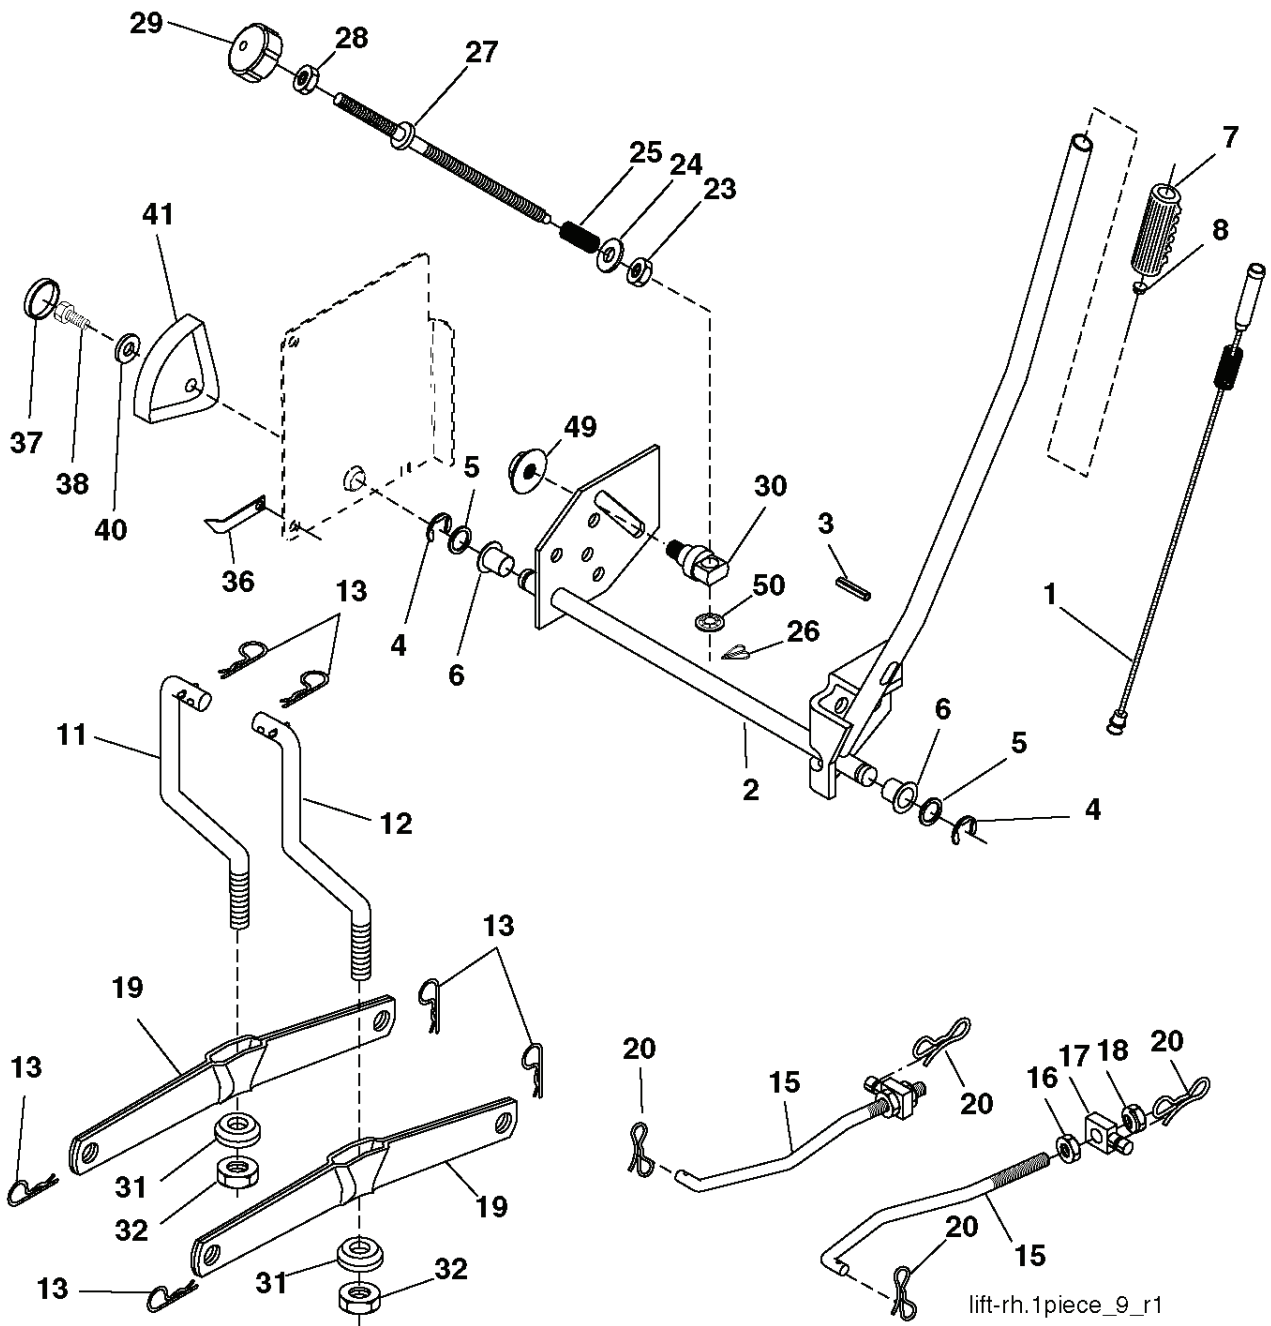

REF.	PART NO.	DESCRIPTION	REMARK	QTY.	KIT
1	532429121	CUTTING DECK		1	
3	532431864	BRACKET		1	
5	532124670	RETAINER RING		1	
6	532165557	ROD		1	
8	532181712	BOLT		1	
9	810030600	WASHER		1	
10	532140296	WASHER		1	
11	532427984	RIDE ON BLADE		1	
13	532137645	SHAFT		1	
14	532128774	BEARING HOUSING		1	
15	532110485	BEARING		1	
16	532427985	BLADE		1	
17	872140610	BOLT		1	
19	532132827	SPEC. BOLT		1	
20	532181713	BOLT		1	
22	532431169	BRACKET		1	
27	532427981	BRACKET		1	
30	532173984	SCREW		1	
31	532187690	WASHER		1	
32	532153532	PULLEY		1	
33	532400234	NUT		1	
36	532146763	PULLEY		1	
40	873680600	NUT		1	
41	873900600	NUT		1	
44	532430210	COVER		1	
45	532430209	COVER		1	
55	532199498	ARM		1	
56	532165723	SPACER		1	
61	532199486	SPRING		1	
67	532106932	KNOB		1	
68	532429532	BELT		1	
69	532165482	SHAFT		1	
84	532156085	BELT GUIDE		1	
116	532193406	BOLT		1	
117	532174873	WHEEL		1	
119	819132012	WASHER		1	
124	872110612	BOLT		1	
131	532165661	PIPE		1	
152	532176074	WIRE		1	
158	817720408	SCREW		1	
185	532188234	CABLE		1	
260	817670608	SCREW		1	
298	817490628	SCREW		1	
311	532430774	COVER		1	
312	532430775	COVER		1	
--	532181857	BEARING HOUSING	Mandrel Assembly (Includes housing, shaft assembly, and bearing only - pulley/nut/washer and blade bolt/washers not included)	1	
--	532181858	BEARING HOUSING		1	
--	532433038	CUTTING DECK	Replacement Mower, Complete (Std. Deck - Order separately guage wheel components key nos. 116, 117 & 119)	1	

lift-rh.1piece_9_r1