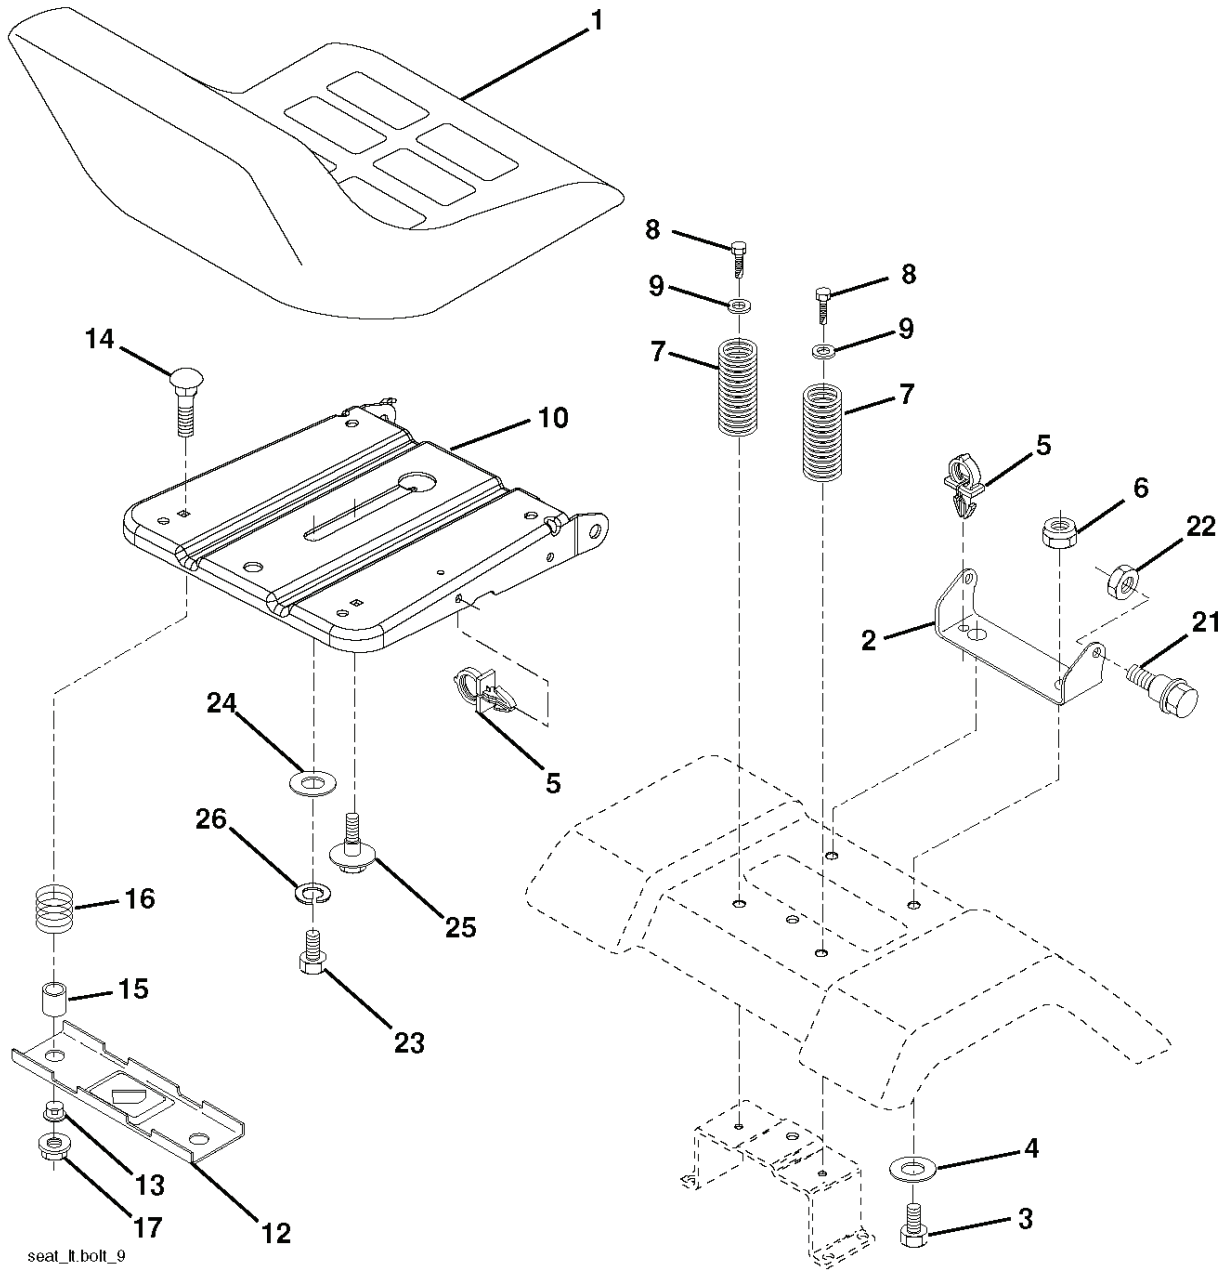

**IGNITION SWITCH**

POSITION	CIRCUIT	"MAKE"
OFF	M+G+A1	
RUN/OVERRIDE	B+A1	
RUN	B+A1	L+A2
START	B + S + A1	

**WIRING INSULATED CLIPS**

NOTE: IF WIRING INSULATED CLIPS WERE REMOVED FOR SERVICING OF UNIT, THEY SHOULD BE RE-INSTALLED TO PROPERLY SECURE YOUR WIRING.

---

REF.	PART NO.	DESCRIPTION	REMARK	QTY.	KIT
1	532401042	SIEGE CONDUCTEUR		1	
2	532140551	BRACKET		1	
3	871110616	SCREW		1	
4	819131610	WASHER		1	
5	532145006	CLIP		1	
6	873800600	NUT		1	
7	532124181	SPRING		1	
8	817000616	SCREW		1	
9	819131614	WASHER		1	
10	532195530	BERCEAU DE SIEGE CONDUCTEUR		1	
12	532174648	BRACKET		1	
13	532121248	BUSHING		1	
14	872050412	BOLT		1	
15	532134300	SPACER		1	
16	532121250	SPRING		1	
17	532123976	LOCKNUT		1	
21	532171852	BOLT		1	
22	873800500	LOCK NUT		1	
23	871110814	BOLT		1	
24	819171912	WASHER		1	
25	532127018	BOLT		1	
26	810040800	WASHER		1	