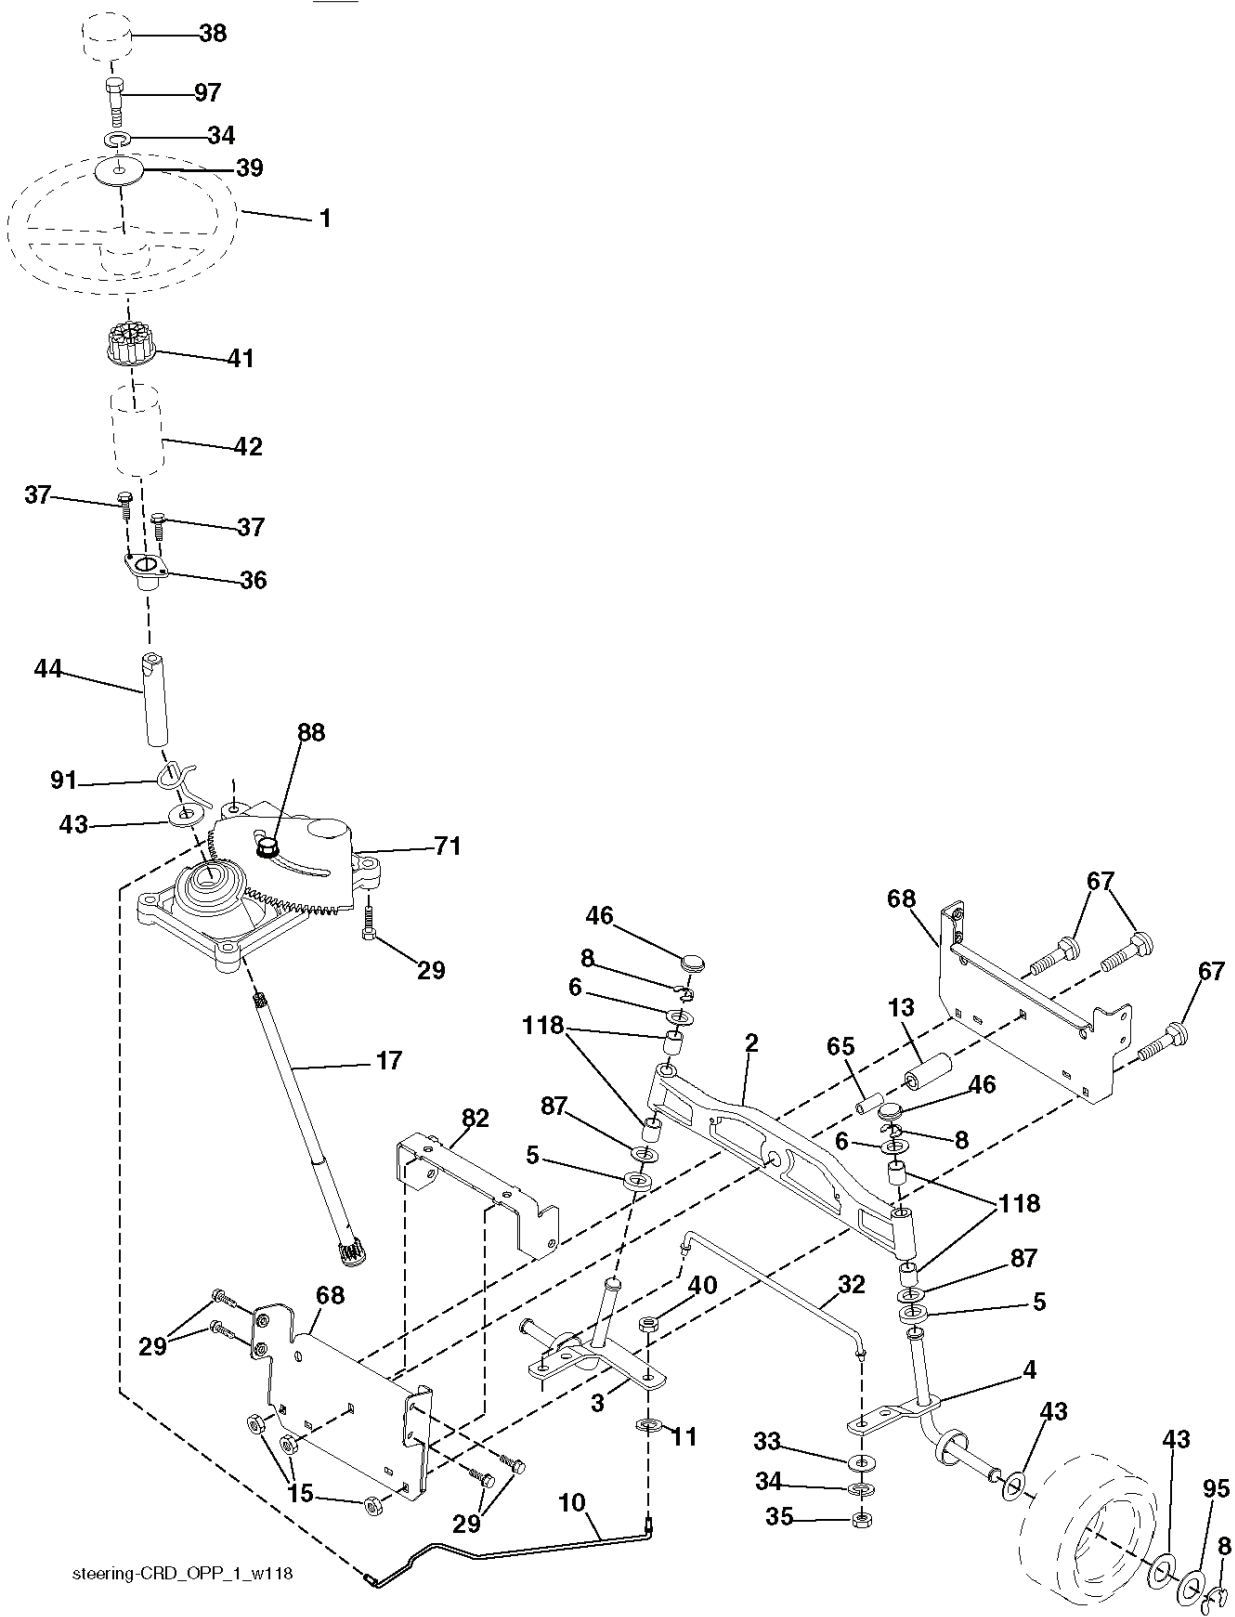

# **SPARE PARTS LIST**

---

REF.	PART NO.	DESCRIPTION	REMARK	QTY.	KIT
1	532400389	LABEL		1	
2	532196841	DECAL		1	
3	532415558	DECAL		1	
4	532445996	DECAL		1	
6	532180432	DECAL		1	
7	532422012	DECAL		1	
8	532440536	DECAL		1	
9	532422012	DECAL		1	
10	532145005	DECAL		1	
11	532182166	DECAL		1	
12	532159737	DECAL		1	
14	532159736	DECAL		1	
15	532437412	DECAL		1	
16	532401146	DECAL		1	
17	532140837	DECAL		1	
21	532166286	DECAL		1	
--	532180435	DECAL		1	
--	532138311	DECAL		1	
--	532166960	DECAL		1	

REF.	PART NO.	DESCRIPTION	REMARK	QTY.	KIT
203	871170780	BOLT		1	
207	532169845	WASHER		1	
214	532175609	LEVER		1	
215	532175652	ROD		1	
253	532175028	BRACKET		1	
254	817000616	SCREW		1	
255	532175608	SHAFT		1	
258	532178062	CLIP		1	
259	532180212	BRACKET		1	
261	532131494	PULLEY		1	
262	872110622	BOLT		1	
263	817000612	SCREW		1	
264	532431174	BRACKET		1	
265	532426913	SPACER		1	
266	532182061	PROTECTOR		1	
268	532182402	PROTECTOR		1	
271	819131416	WASHER		1	
275	819131614	WASHER		1	
292	532400271	SPACER		1	
293	872140628	BOLT		1	
294	532197033	NUT		1	
295	532179114	PULLEY		1	
297	817490610	SCREW		1	

**IGNITION SWITCH**

POSITION	CIRCUIT	"MAKE"
OFF	M+G+A1	
RUN/OVERRIDE	B+A1	
RUN	B+A1	L+A2
START	B + S + A1	

**WIRING INSULATED CLIPS**

NOTE: IF WIRING INSULATED CLIPS WERE REMOVED FOR SERVICING OF UNIT, THEY SHOULD BE RE-INSTALLED TO PROPERLY SECURE YOUR WIRING.

---

REF.	PART NO.	DESCRIPTION	REMARK	QTY.	KIT
1	532401042	SIEGE CONDUCTEUR		1	
2	532140551	BRACKET		1	
3	871110616	SCREW		1	
4	819131610	WASHER		1	
5	532145006	CLIP		1	
6	873800600	NUT		1	
7	532124181	SPRING		1	
8	817000616	SCREW		1	
9	819131614	WASHER		1	
10	532195530	BERCEAU DE SIEGE CONDUCTEUR		1	
12	532174648	BRACKET		1	
13	532121248	BUSHING		1	
14	872050412	BOLT		1	
15	532134300	SPACER		1	
16	532121250	SPRING		1	
17	532123976	LOCKNUT		1	
21	532171852	BOLT		1	
22	873800500	LOCK NUT		1	
23	871110814	BOLT		1	
24	819171912	WASHER		1	
25	532127018	BOLT		1	
26	810040800	WASHER		1	