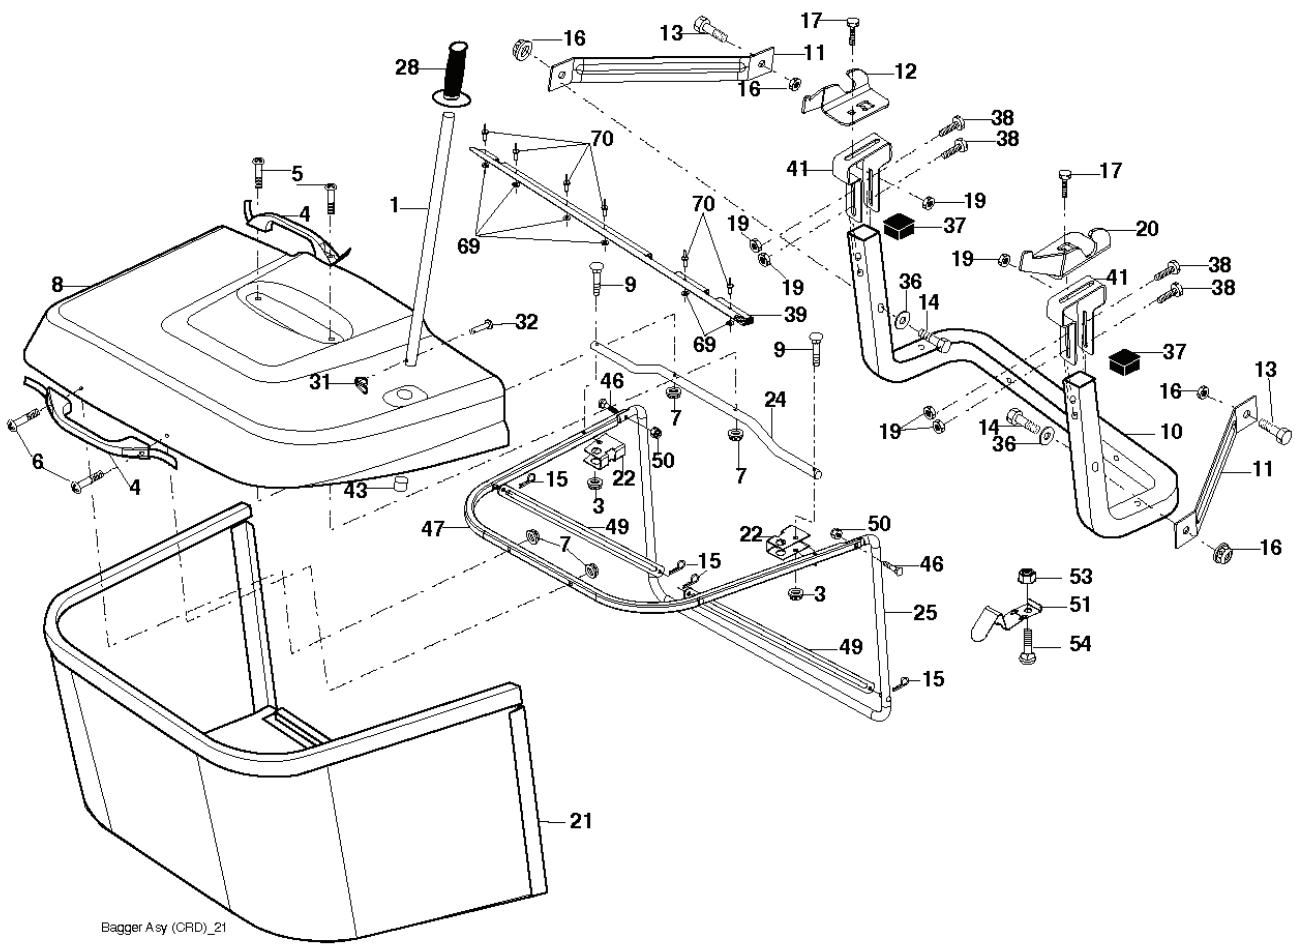

---

REF.	PART NO.	DESCRIPTION	REMARK	QTY.	KIT
1	532401042	SIEGE CONDUCTEUR		1	
2	532140551	BRACKET		1	
3	871110616	SCREW		1	
4	819131610	WASHER		1	
5	532145006	CLIP		1	
6	873800600	NUT		1	
7	532124181	SPRING		1	
8	817000616	SCREW		1	
9	819131614	WASHER		1	
10	532195530	BERCEAU DE SIEGE CONDUCTEUR		1	
12	532174648	BRACKET		1	
13	532121248	BUSHING		1	
14	872050412	BOLT		1	
15	532134300	SPACER		1	
16	532121250	SPRING		1	
17	532123976	LOCKNUT		1	
21	532171852	BOLT		1	
22	873800500	LOCK NUT		1	
23	871110814	BOLT		1	
24	819171912	WASHER		1	
25	532127018	BOLT		1	
26	810040800	WASHER		1	

steering-CRD\_OPP\_1\_w118

REF.	PART NO.	DESCRIPTION	REMARK	QTY.	KIT
1	532186780	STEERING WHEEL		1	
2	532193542	AXLE		1	
3	532169840	SPINDLE		1	
4	532169839	SPINDLE		1	
5	532124931	WASHER		1	
6	532121748	WASHER		1	
8	812000029	RETAINER RING		1	
10	532175121	ROD		1	
11	810040600	WASHER		1	
13	532136518	PIPE		1	
15	873900600	NUT		1	
17	532190753	ROD		1	
29	817000612	SCREW		1	
32	532170162	ROD		1	
33	819111216	WASHER		1	
34	810040500	WASHER		1	
35	873540500	NUT		1	
36	532155099	BUSHING		1	
37	532152927	SCREW		1	
38	532192916	INSERT DE VOLANT		1	
39	819113812	WASHER		1	
40	873540600	NUT		1	
41	532186737	ADAPTER		1	
42	532169633	SLEEVE		1	
43	532121749	WASHER		1	
44	532190752	SHAFT		1	
46	532121232	HUB CAP		1	
65	532414736	SPACER		1	
67	872110618	BOLT		1	
68	532169827	SHAFT		1	
71	532175146	STEERING GEAR		1	
82	532199978	SUPPORT ESSIEU AVANT		1	
87	532173966	WASHER		1	
88	532175118	BOLT		1	
91	532175553	SPRING		1	
95	532188967	WASHER		1	
97	532428982	BOLT		1	
118	532406013	BEARING		1	

---

REF.	PART NO.	DESCRIPTION	REMARK	QTY.	KIT
1	532059192	CAP VALVE		1	
2	532065139	NIPPLE		1	
3	532106222	TIRE	Front 15 x 6.0 - 6	1	
4	532059904	HOSE	Front	1	
5	532138336	RIM	Front 6"	1	
6	532124957	FITTING		1	
7	532124959	BEARING		1	
8	532138337	RIM SPROCKET	Rear 8"	1	
9	532138468	TIRE	Rear 20 x 8-8C	1	
10	532124926	HOSE	Rear 9.5 x 8	1	
11	532175039	HUB CAP		1	
--	532144334	SEALING FOAM		1	