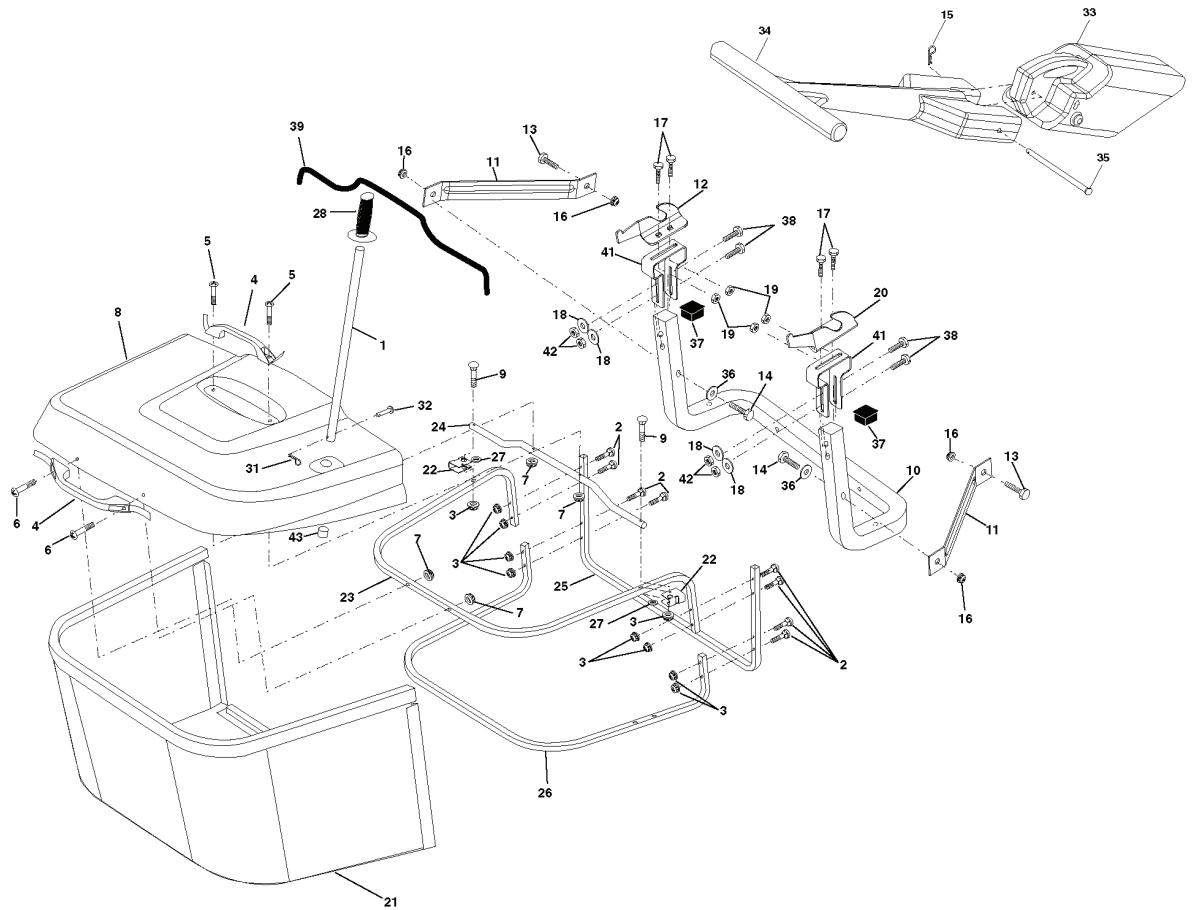

REPAIR PARTS

TRACTOR- -MODEL NO. CTH170 (HECTH170B), PRODUCT NO. 954 17 00-52
BAGGER

REF.	PART NO.	DESCRIPTION	REMARK	QTY.	KIT
1	532165249	ROD		1	
2	872140416	BOLT		1	
3	532123976	LOCKNUT		1	
4	532169916	HANDLE		1	
5	874981024	SCREW		1	
6	874981032	SCREW		1	
7	873401000	NUT		1	
8	532181095	COVER		1	
9	872140418	BOLT		1	
10	532181282	TUBE		1	
11	532165719	ROD		1	
12	532169685	BRACKET		1	
13	872110606	BOLT		1	
14	874520636	BOLT		1	
15	532124670	RETAINER RING		1	
16	873900600	NUT		1	
17	872140506	BOLT		1	
18	819111216	WASHER		1	
19	873900500	NUT		1	
20	532169684	BRACKET		1	
21	532180880	BAG		1	
22	532165781	CLAMP		1	
23	532165782	FRAME		1	
24	532165783	FRAME		1	
25	532180124	TUBE		1	
26	532165785	FRAME		1	
27	532169692	BUSHING		1	
28	532165787	HANDLE		1	
31	532124788	RETAINER RING		1	
32	532126875	RIVET		1	
33	532169380	PLUG		1	
34	532165570	HANDLE		1	
35	532165572	PIN RETAINING SCREW		1	
36	819132016	WASHER		1	
37	532175401	PLUG		1	
38	872010520	BOLT		1	
39	532180985	SEAL		1	
41	532169683	BRACKET		1	
42	873800500	LOCK NUT		1	
43	532174083	PLUG		1