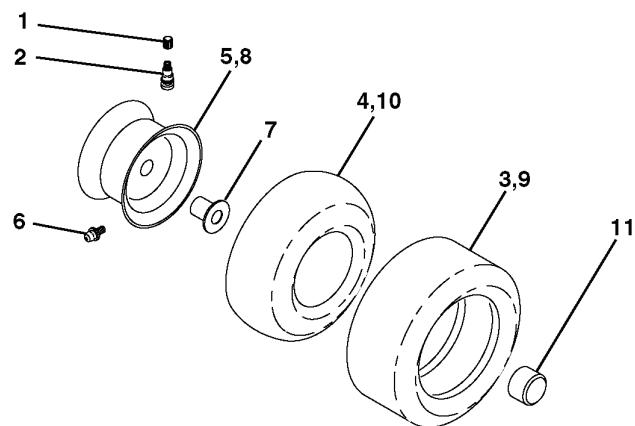

# REPAIR PARTS

TRACTOR- -MODEL NO. CTH170 (HECTH170B), PRODUCT NO. 954 17 00-52  
STEERING ASSEMBLY

REF.	PART NO.	DESCRIPTION	REMARK	QTY.	KIT
1	532166627	STEERING WHEEL		1	
2	532172393	SHAFT		1	
3	532169840	SPINDLE		1	
4	532169839	SPINDLE		1	
5	532124931	WASHER		1	
6	532121748	WASHER		1	
8	812000029	RETAINER RING		1	
10	532175121	ROD		1	
11	810040600	WASHER		1	
12	873940800	NUT		1	
13	532136518	PIPE		1	
15	532145212	NUT		1	
17	532180641	SHAFT		1	
29	817060612	SCREW		1	
32	532171888	ROD		1	
33	819111216	WASHER		1	
34	810040500	WASHER		1	
35	873540500	NUT		1	
36	532155099	BUSHING		1	
37	532152927	SCREW		1	
38	532166626	INSERT		1	
39	819183812	WASHER		1	
40	532124701	NUT		1	
41	532159945	ADAPTER		1	
42	532169634	SLEEVE		1	
43	532121749	WASHER		1	
44	532180640	SHAFT		1	
46	532121232	HUB CAP		1	
51	873540400	NUT		1	
54	871130420	BOLT		1	
65	532160367	SPACER		1	
67	872140618	BOLT		1	
68	532169827	SHAFT		1	
71	532175146	STEERING GEAR		1	
82	532169835	BRACKET		1	
87	532173966	WASHER		1	
88	532175118	BOLT		1	
91	532175553	SPRING		1	

### WHEELS & TIRES

---

REF.	PART NO.	DESCRIPTION	REMARK	QTY.	KIT
1	532059192	CAP VALVE		1	
2	532065139	NIPPLE		1	
3	532106222	TIRE		1	
4	532059904	HOSE		1	
5	532138336	RIM		1	
6	532124957	FITTING		1	
7	532124959	BEARING		1	
8	532138337	RIM SPROCKET		1	
9	532138468	TIRE		1	
10	532124926	HOSE		1	
11	532175039	HUB CAP		1	
--	532144334	SEALING FOAM		1	