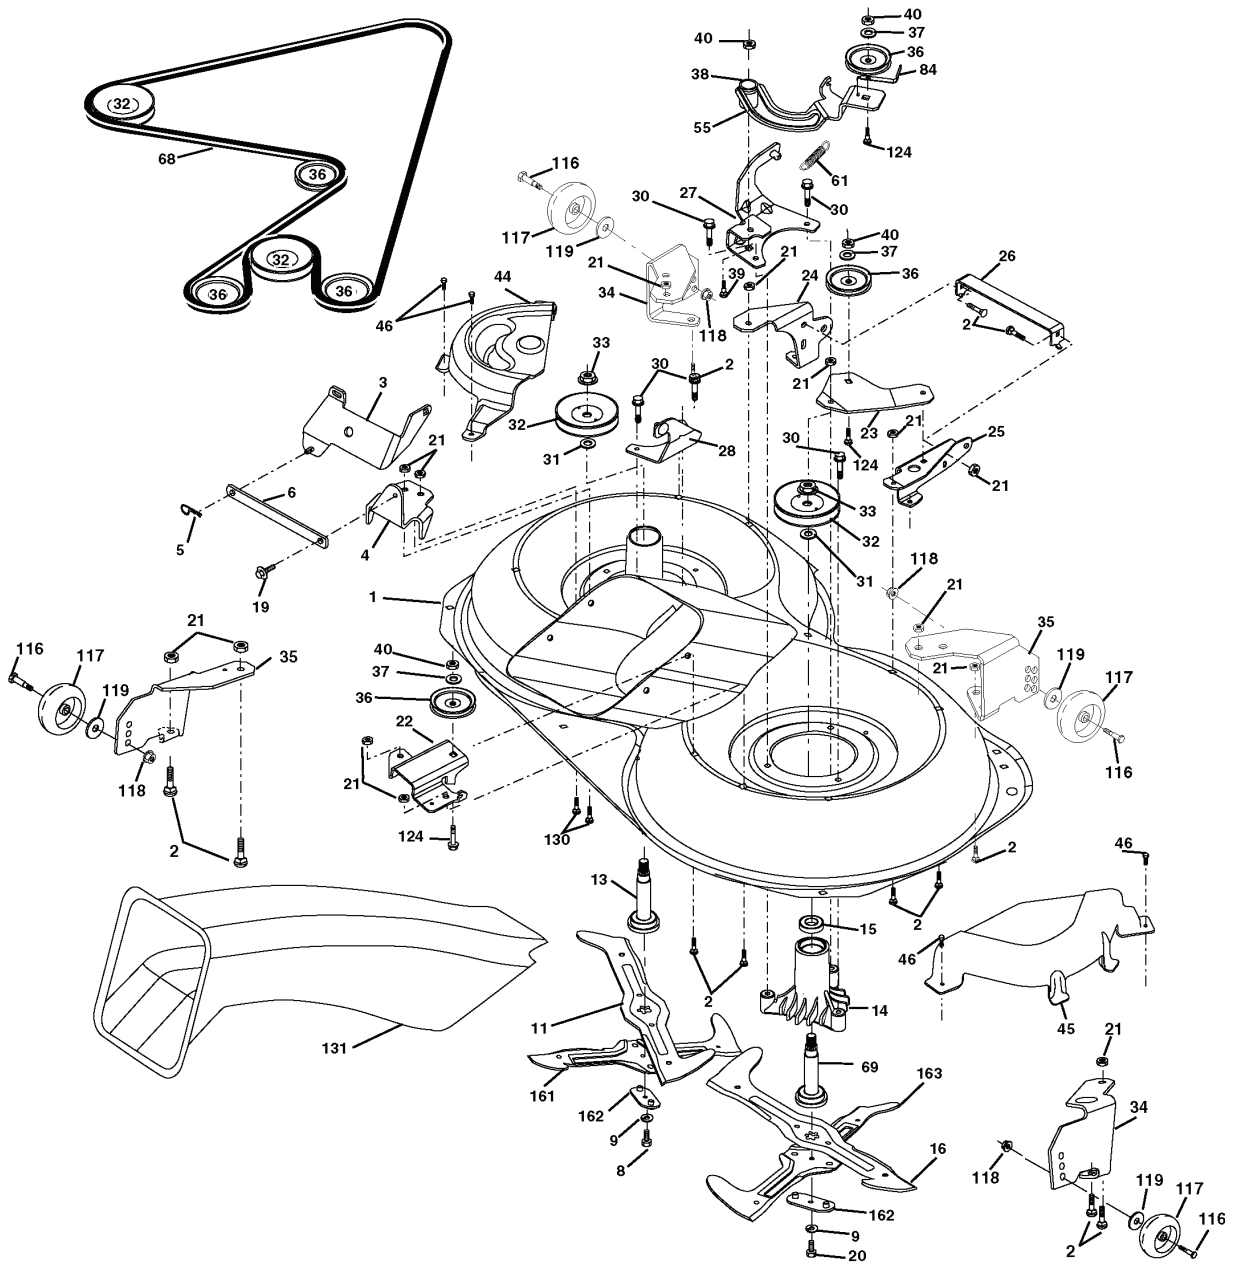

REPAIR PARTS

TRACTOR- -MODEL NO. CTH170 (HECTH170B), PRODUCT NO. 954 17 00-52
MOWER

REF.	PART NO.	DESCRIPTION	REMARK	QTY.	KIT
1	532169160	HOUSING		1	
2	872140506	BOLT		1	
3	532165569	BRACKET		1	
4	532169167	BRACKET		1	
5	532124670	RETAINER RING		1	
6	532165557	ROD		1	
8	532181712	BOLT		1	
9	810030600	WASHER		1	
11	532180583	BLADE		1	
13	532137645	SHAFT		1	
14	532128774	BEARING HOUSING		1	
15	532110485	BEARING		1	
16	532180584	BLADE		1	
19	532132827	SPEC. BOLT		1	
20	532181713	BOLT		1	
21	873680500	NUT		1	
22	532169165	BRACKET		1	
23	532169166	BRACKET		1	
24	532169170	BRACKET		1	
25	532169171	BRACKET		1	
26	532165237	ROD		1	
27	532169172	BRACKET		1	
28	532169168	BRACKET		1	
30	532173984	SCREW		1	
31	532129963	WASHER		1	
32	532175707	MANDREL PULLEY		1	
33	532178342	NUT		1	
34	532179509	BRACKET		1	
35	532176292	BRACKET		1	
36	532146763	PULLEY		1	
37	819131316	WASHER		1	
38	532169851	SPACER		1	
39	872110622	BOLT		1	
40	873680600	NUT		1	
44	532175538	COVER		1	
45	532175539	COVER		1	
46	532137729	SCREW		1	
55	532169849	LEVER		1	
61	532175159	SPRING		1	
68	532169178	BELT		1	
69	532165482	SHAFT		1	
84	532156085	BELT GUIDE		1	
116	532137644	SCREW		1	
117	532133957	WHEEL		1	
118	873930600	NUT		1	
119	819121414	WASHER		1	
124	872110612	BOLT		1	
130	872110506	BOLT		1	
131	532165661	PIPE		1	
161	532180424	BLADE		1	
162	532180878	ADAPTER		1	
163	532180425	BLADE		1	
-	532181857	BEARING HOUSING		1	
-	532181858	BEARING HOUSING		1	
-	532181770	HOUSING		1