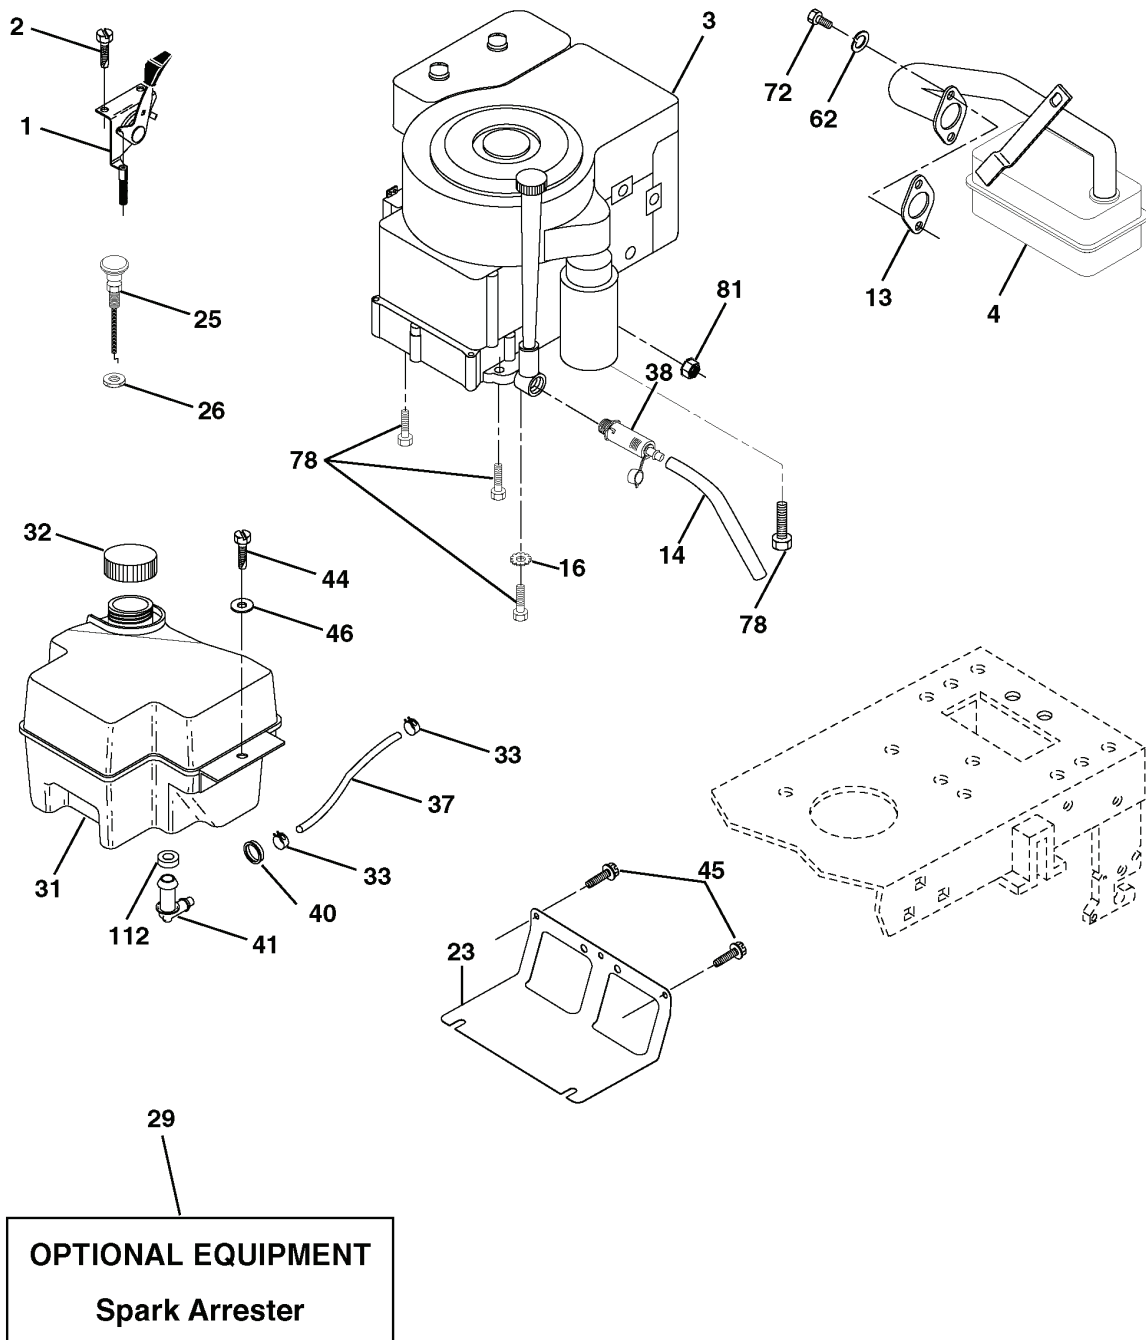

# REPAIR PARTS

TRACTOR- -MODEL NO. CTH170 (HECTH170B), PRODUCT NO. 954 17 00-52  
ENGINE

---

REF.	PART NO.	DESCRIPTION	REMARK	QTY.	KIT
1	532170551	THROTTLE CONTROL		1	
2	817720408	SCREW		1	
4	532137352	MUFFLER		1	
13	532165291	GASKET		1	
14	532148456	TUBE		1	
16	811050600	WASHER		1	
23	532169837	HEAT SHIELD		1	
25	532180945	CHOKE CONTROL		1	
26	873920600	NUT		1	
29	532137180	SPARK ARRESTER KIT		1	
31	532180645	FUEL TANK		1	
32	532140527	FUEL CAP		1	
33	532123487	HOSE CLAMP		1	
37	532137040	HOSE		1	
38	532148315	PLUG		1	
40	532124028	BUSHING		1	
41	532139277	NIPPLE		1	
44	817670412	SCREW		1	
45	817000612	SCREW		1	
46	819091416	WASHER		1	
62	810040500	WASHER		1	
72	871070512	BOLT		1	
78	817060620	SCREW		1	
81	873510400	NUT		1	
112	532124952	BUSHING		1	

# REPAIR PARTS

TRACTOR- -MODEL NO. CTH170 (HECTH170B), PRODUCT NO. 954 17 00-52  
STEERING ASSEMBLY

REF.	PART NO.	DESCRIPTION	REMARK	QTY.	KIT
1	532166627	STEERING WHEEL		1	
2	532172393	SHAFT		1	
3	532169840	SPINDLE		1	
4	532169839	SPINDLE		1	
5	532124931	WASHER		1	
6	532121748	WASHER		1	
8	812000029	RETAINER RING		1	
10	532175121	ROD		1	
11	810040600	WASHER		1	
12	873940800	NUT		1	
13	532136518	PIPE		1	
15	532145212	NUT		1	
17	532180641	SHAFT		1	
29	817060612	SCREW		1	
32	532171888	ROD		1	
33	819111216	WASHER		1	
34	810040500	WASHER		1	
35	873540500	NUT		1	
36	532155099	BUSHING		1	
37	532152927	SCREW		1	
38	532166626	INSERT		1	
39	819183812	WASHER		1	
40	532124701	NUT		1	
41	532159945	ADAPTER		1	
42	532169634	SLEEVE		1	
43	532121749	WASHER		1	
44	532180640	SHAFT		1	
46	532121232	HUB CAP		1	
51	873540400	NUT		1	
54	871130420	BOLT		1	
65	532160367	SPACER		1	
67	872140618	BOLT		1	
68	532169827	SHAFT		1	
71	532175146	STEERING GEAR		1	
82	532169835	BRACKET		1	
87	532173966	WASHER		1	
88	532175118	BOLT		1	
91	532175553	SPRING		1	