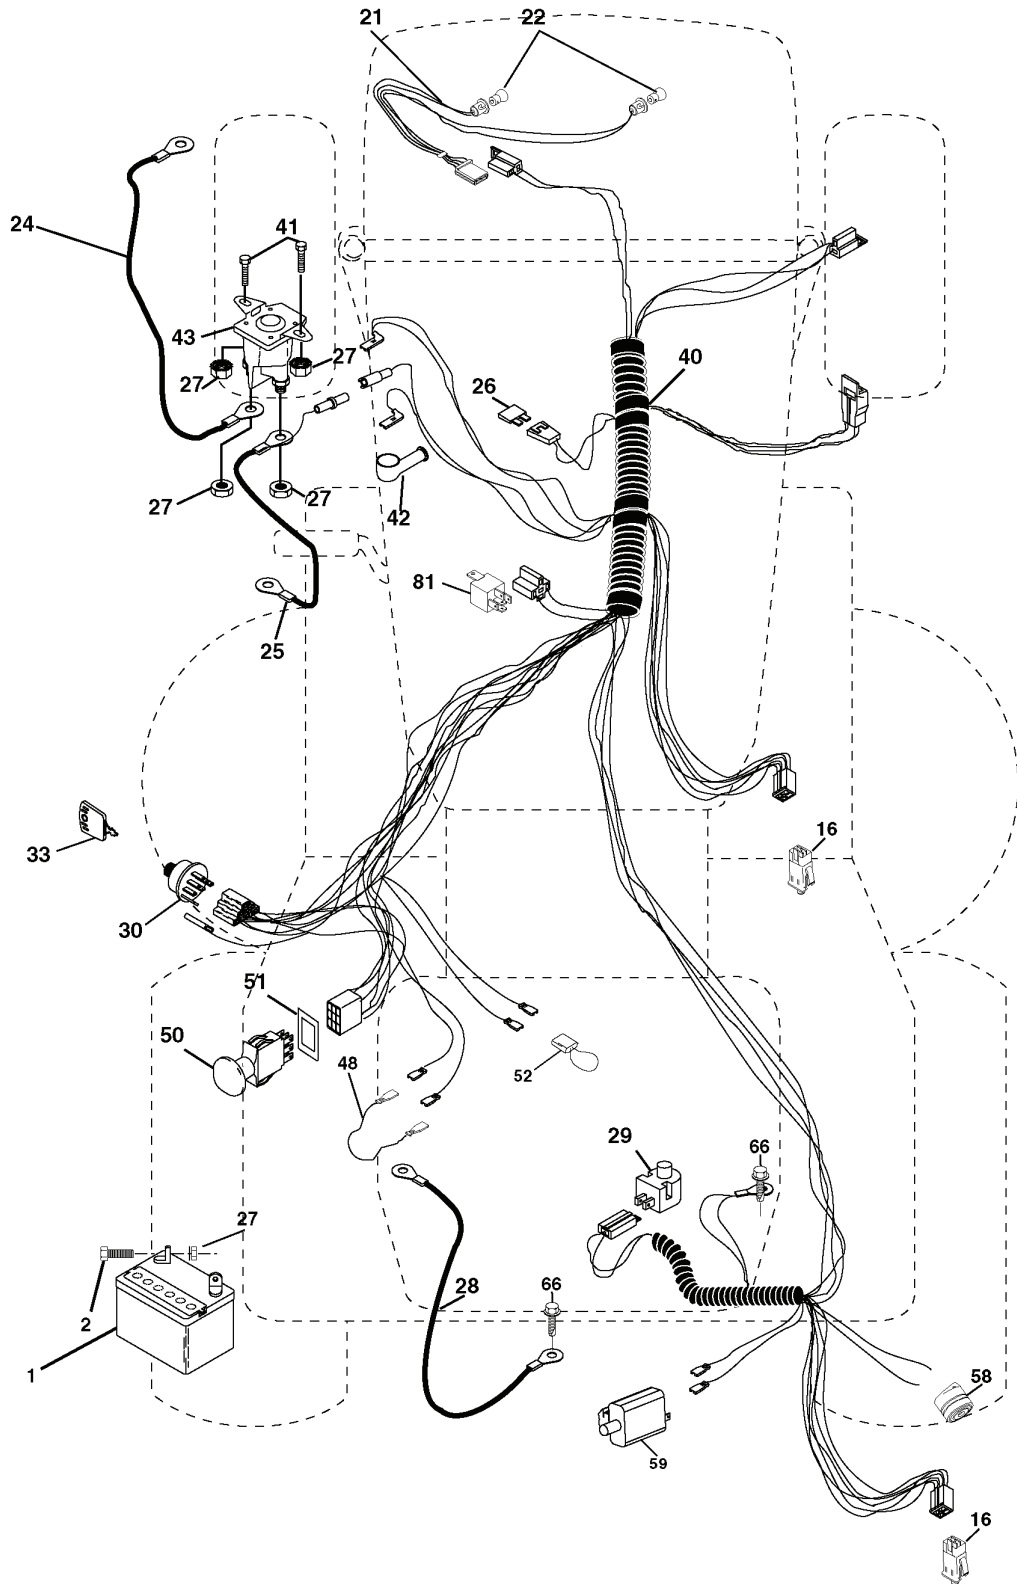

### WHEELS & TIRES

---

REF.	PART NO.	DESCRIPTION	REMARK	QTY.	KIT
1	532059192	CAP VALVE		1	
2	532065139	NIPPLE		1	
3	532106222	TIRE		1	
4	532059904	HOSE		1	
5	532138336	RIM		1	
6	532124957	FITTING		1	
7	532124959	BEARING		1	
8	532138337	RIM SPROCKET		1	
9	532138468	TIRE		1	
10	532124926	HOSE		1	
11	532175039	HUB CAP		1	
--	532144334	SEALING FOAM		1	

---

REF.	PART NO.	DESCRIPTION	REMARK	QTY.	KIT
184	817490644	SCREW		1	
185	532170008	LINK		1	
186	532165614	HUB		1	
187	817580520	BOLT		1	
197	532169613	SLEEVE		1	
199	532169612	SCREW		1	
200	872140508	BOLT		1	
202	872110614	BOLT		1	
207	532169845	WASHER		1	
212	532145212	NUT		1	
214	532175609	LEVER		1	
215	532175652	ROD		1	
243	532178289	BRACKET		1	
255	532175608	SHAFT		1	
258	532178062	CLIP		1	
259	532180212	BRACKET		1	
260	532181781	BRACKET		1	
261	532131494	PULLEY		1	
263	817000612	SCREW		1	
250	817060612	SCREW		1	

# REPAIR PARTS

TRACTOR- -MODEL NO. CTH170 (HECTH170B), PRODUCT NO. 954 17 00-52  
ELECTRICAL

---

REF.	PART NO.	DESCRIPTION	REMARK	QTY.	KIT
1	532163465	BATTERY		1	
2	874760412	BOLT		1	
16	532176138	MICRO SWITCH		1	
21	532166181	CABLE ASSY		1	
22	532004152	BULB		1	
24	532124780	CABLE		1	
25	532165987	CABLE		1	
26	532175158	FUSE		1	
27	873510400	NUT		1	
28	532127725	CABLE		1	
29	532160784	SWITCH		1	
30	532175566	SWITCH		1	
33	532140401	KEY		1	
40	532179727	HARNESS		1	
41	871110408	BOLT		1	
42	532131563	COVER		1	
43	532178861	SOLENOID		1	
48	532140844	ADAPTER		1	
50	532174651	SWITCH		1	
51	532140405	FRAME		1	
52	532141940	WIRE		1	
58	532169419	BUZZER		1	
59	532180379	SWITCH FBI		1	
66	817490608	SCREW		1	
81	532109748	RELAY		1	