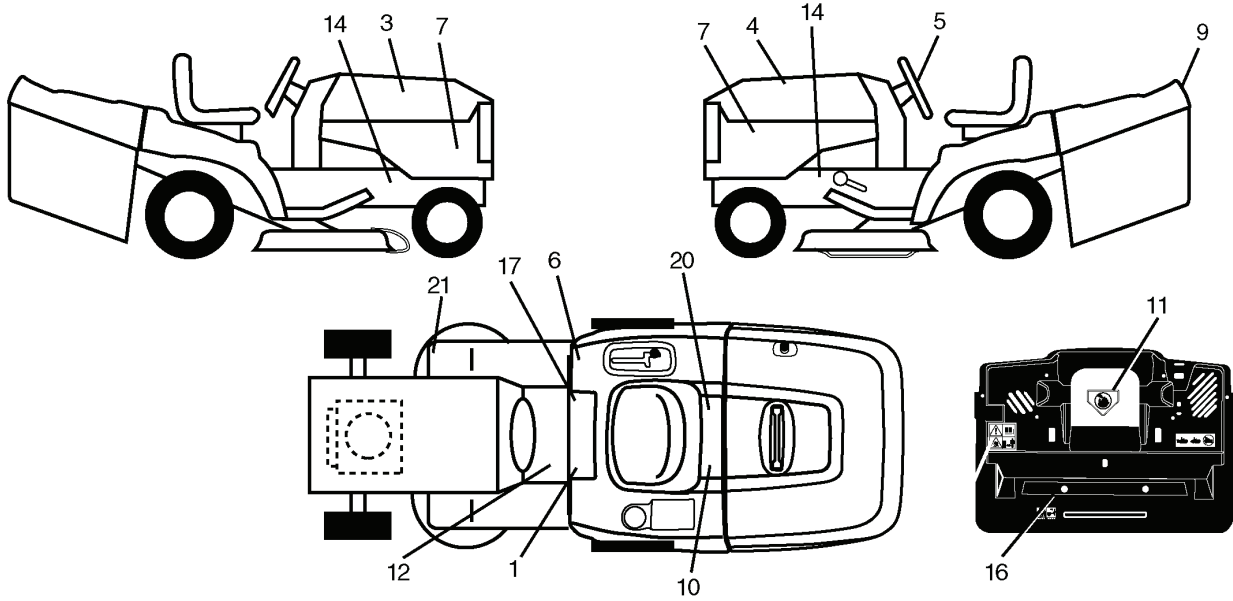

REPAIR PARTS

TRACTOR- -MODEL NO. CTH170 (HECTH170B), PRODUCT NO. 954 17 00-52
DECALS

REF.	PART NO.	DESCRIPTION	REMARK	QTY.	KIT
1	532145498	DECAL		1	
3	532179677	DECAL.CAPOT COTE DROIT		1	
4	532179678	DECAL.CAPOT COTE GAUCHE		1	
5	532170564	DECAL		1	
6	532180432	DECAL		1	
7	532159713	DECAL		1	
9	532150617	DECAL		1	
10	532145005	DECAL		1	
11	532182166	DECAL		1	
12	532159737	DECAL		1	
14	532159736	DECAL		1	
16	532180435	DECAL		1	
17	532140837	DECAL		1	
20	532166960	DECAL		1	
21	532166286	DECAL		1	
--	532138311	DECAL		1	
--	532181090	PLATE		1	
--	532181091	PLATE		1	
--	532182621	DECAL		1	
--	532183076	OPERATORS MANUAL		1	
--	532183077	OPERATORS MANUAL		1