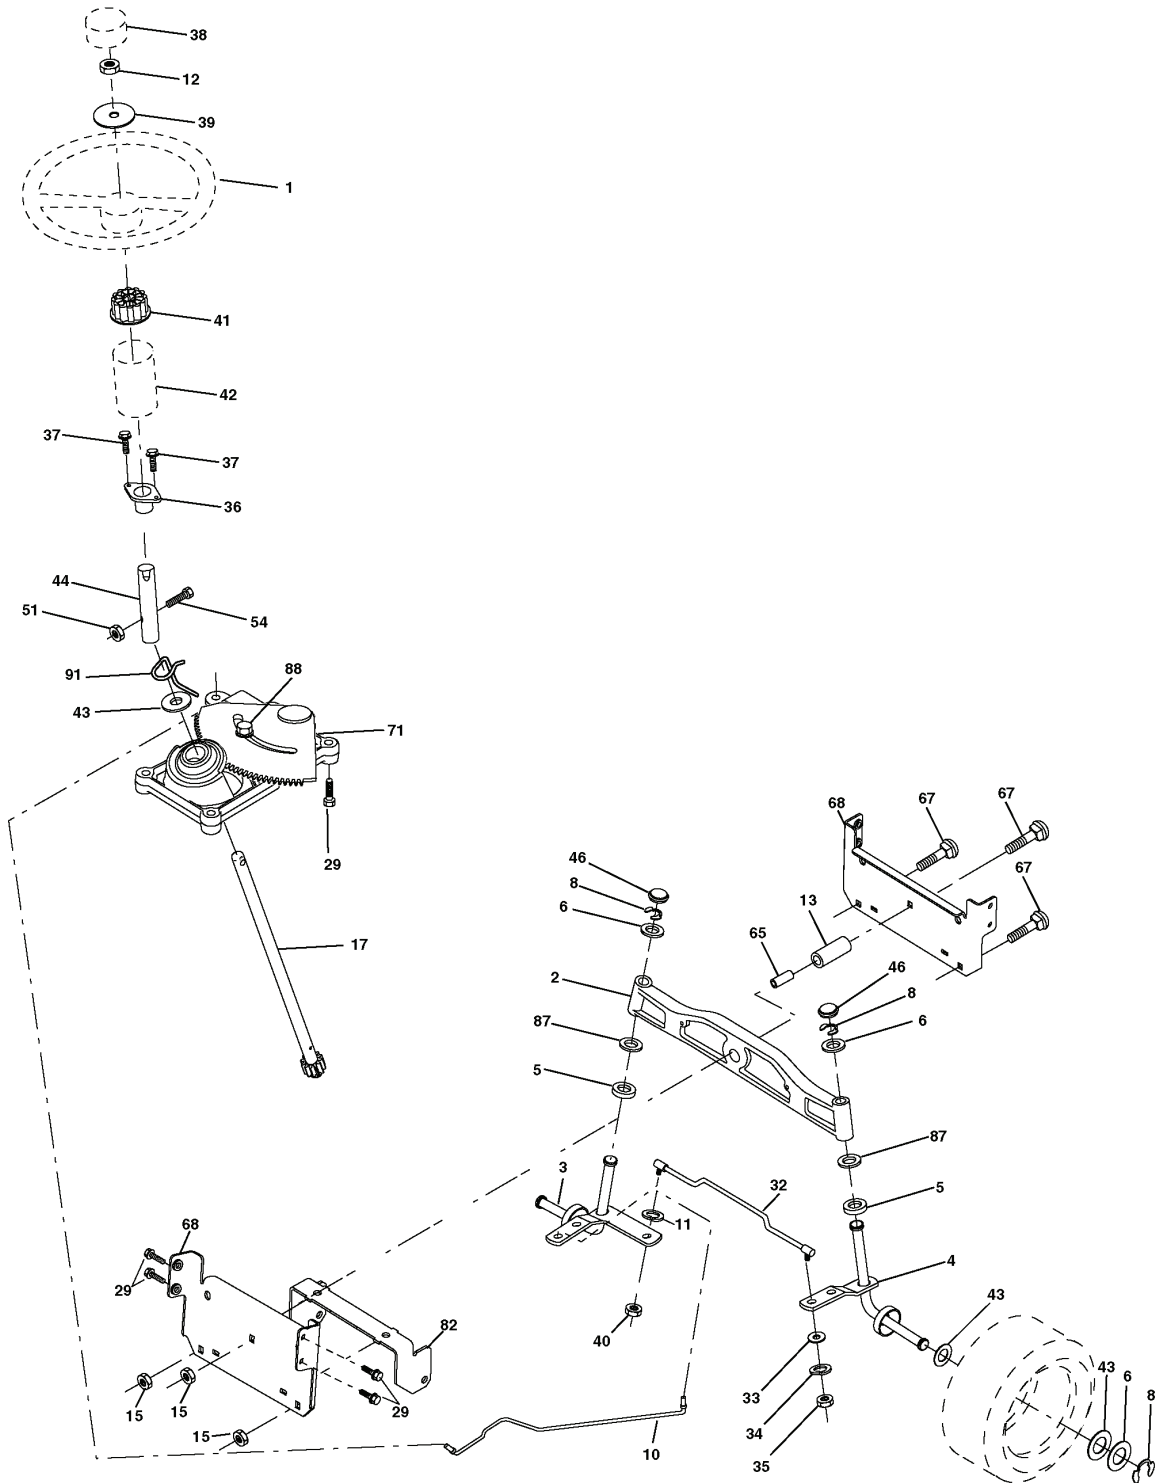

# REPAIR PARTS

TRACTOR- -MODEL NO. CTH170 (HECTH170B), PRODUCT NO. 954 17 00-52  
ENGINE

---

REF.	PART NO.	DESCRIPTION	REMARK	QTY.	KIT
1	532170551	THROTTLE CONTROL		1	
2	817720408	SCREW		1	
4	532137352	MUFFLER		1	
13	532165291	GASKET		1	
14	532148456	TUBE		1	
16	811050600	WASHER		1	
23	532169837	HEAT SHIELD		1	
25	532180945	CHOKE CONTROL		1	
26	873920600	NUT		1	
29	532137180	SPARK ARRESTER KIT		1	
31	532180645	FUEL TANK		1	
32	532140527	FUEL CAP		1	
33	532123487	HOSE CLAMP		1	
37	532137040	HOSE		1	
38	532148315	PLUG		1	
40	532124028	BUSHING		1	
41	532139277	NIPPLE		1	
44	817670412	SCREW		1	
45	817000612	SCREW		1	
46	819091416	WASHER		1	
62	810040500	WASHER		1	
72	871070512	BOLT		1	
78	817060620	SCREW		1	
81	873510400	NUT		1	
112	532124952	BUSHING		1	

# REPAIR PARTS

TRACTOR- -MODEL NO. CTH170 (HECTH170B), PRODUCT NO. 954 17 00-52  
STEERING ASSEMBLY

REF.	PART NO.	DESCRIPTION	REMARK	QTY.	KIT
1	532166627	STEERING WHEEL		1	
2	532172393	SHAFT		1	
3	532169840	SPINDLE		1	
4	532169839	SPINDLE		1	
5	532124931	WASHER		1	
6	532121748	WASHER		1	
8	812000029	RETAINER RING		1	
10	532175121	ROD		1	
11	810040600	WASHER		1	
12	873940800	NUT		1	
13	532136518	PIPE		1	
15	532145212	NUT		1	
17	532180641	SHAFT		1	
29	817060612	SCREW		1	
32	532171888	ROD		1	
33	819111216	WASHER		1	
34	810040500	WASHER		1	
35	873540500	NUT		1	
36	532155099	BUSHING		1	
37	532152927	SCREW		1	
38	532166626	INSERT		1	
39	819183812	WASHER		1	
40	532124701	NUT		1	
41	532159945	ADAPTER		1	
42	532169634	SLEEVE		1	
43	532121749	WASHER		1	
44	532180640	SHAFT		1	
46	532121232	HUB CAP		1	
51	873540400	NUT		1	
54	871130420	BOLT		1	
65	532160367	SPACER		1	
67	872140618	BOLT		1	
68	532169827	SHAFT		1	
71	532175146	STEERING GEAR		1	
82	532169835	BRACKET		1	
87	532173966	WASHER		1	
88	532175118	BOLT		1	
91	532175553	SPRING		1	