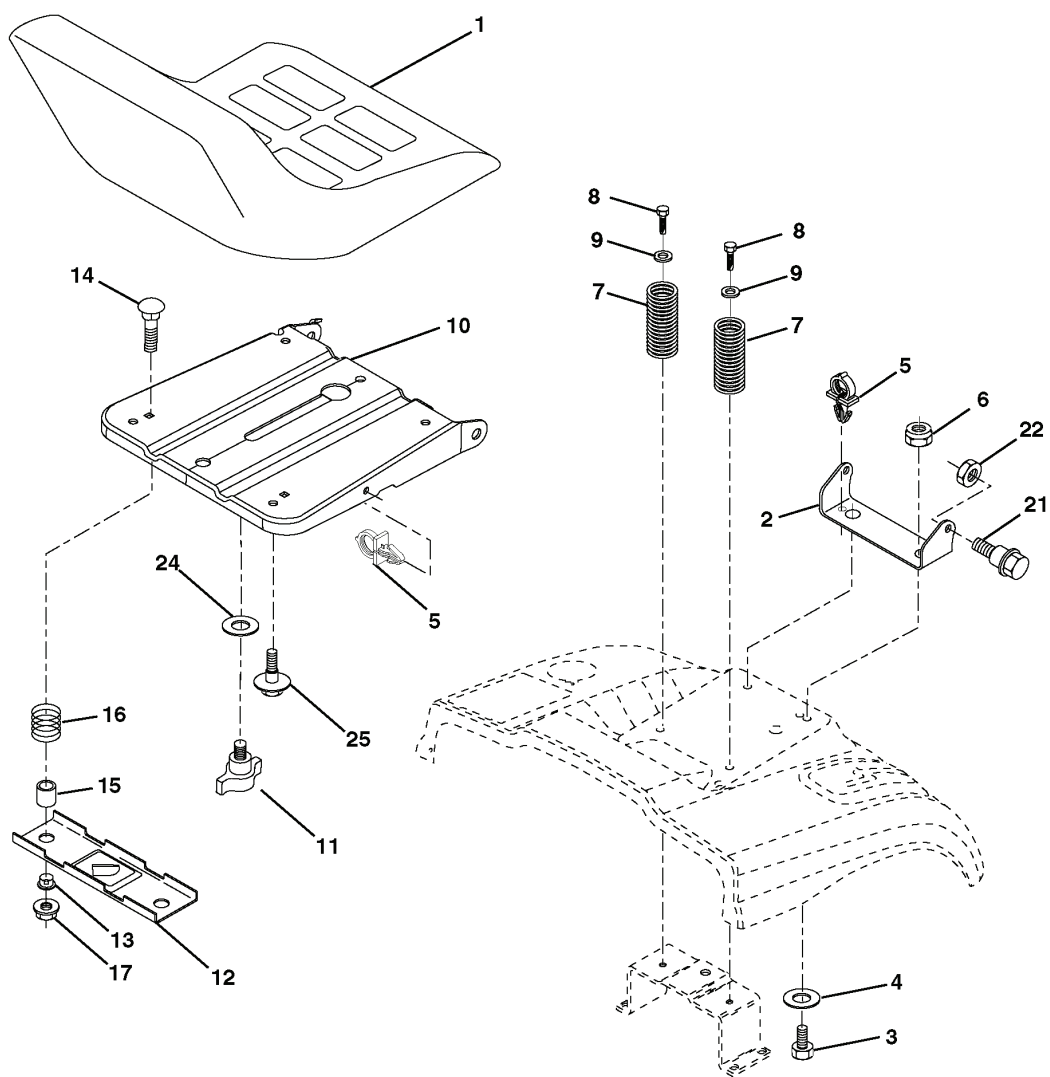

**RELAY**

**PTO SWITCH**

POSITION	CIRCUIT
OFF	C + G, B + H
ON	C + F, B + E, A + D

● NON-REMOVABLE CONNECTIONS

○ REMOVABLE CONNECTIONS

## REPAIR PARTS

TRACTOR- -MODEL NO. CTH170 (HECTH170B), PRODUCT NO. 954 17 00-52  
DECALS

---

REF.	PART NO.	DESCRIPTION	REMARK	QTY.	KIT
1	532145498	DECAL		1	
3	532179677	DECAL.CAPOT COTE DROIT		1	
4	532179678	DECAL.CAPOT COTE GAUCHE		1	
5	532170564	DECAL		1	
6	532180432	DECAL		1	
7	532159713	DECAL		1	
9	532150617	DECAL		1	
10	532145005	DECAL		1	
11	532182166	DECAL		1	
12	532159737	DECAL		1	
14	532159736	DECAL		1	
16	532180435	DECAL		1	
17	532140837	DECAL		1	
20	532166960	DECAL		1	
21	532166286	DECAL		1	
--	532138311	DECAL		1	
--	532181090	PLATE		1	
--	532181091	PLATE		1	
--	532182621	DECAL		1	
--	532183076	OPERATORS MANUAL		1	
--	532183077	OPERATORS MANUAL		1	

# REPAIR PARTS

TRACTOR- -MODEL NO. CTH170 (HECTH170B), PRODUCT NO. 954 17 00-52  
SEAT ASSEMBLY

---

REF.	PART NO.	DESCRIPTION	REMARK	QTY.	KIT
1	532140840	SEAT		1	
2	532140551	BRACKET		1	
3	871110616	SCREW		1	
4	819131610	WASHER		1	
5	532145006	CLIP		1	
6	873800600	NUT		1	
7	532124181	SPRING		1	
8	817000616	SCREW		1	
9	819131614	WASHER		1	
10	532182493	BRACKET		1	
11	532166369	WING NUT		1	
12	532121246	BRACKET		1	
13	532121248	BUSHING		1	
14	872050412	BOLT		1	
15	532121249	SPACER		1	
16	532123740	SPRING		1	
17	532123976	LOCKNUT		1	
21	532171852	BOLT		1	
22	873800500	LOCK NUT		1	
24	819171912	WASHER		1	
25	532127018	BOLT		1	