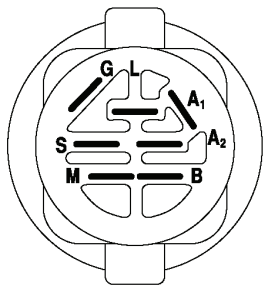

TRACTOR- -MODEL NO. CTH170 (HECTH170B), PRODUCT NO. 954 17 00-52 SCHEMATIC

IGNITION SWITCH

POSITION	CIRCUIT	"MAKE"
OFF	M+G+A1	NONE
RUN/LIGHT	B+A1	A2+L
RUN	B+A1	NONE
START	B + S + A1	NONE

WIRING INSULATED CLIPS
NOTE: IF WIRING INSULATED CLIPS WERE REMOVED FOR SERVICING OF UNIT, THEY SHOULD BE REPLACED TO PROPERLY SECURE YOUR WIRING.

PTO SWITCH

POSITION	CIRCUIT
OFF	C + G, B + H
ON	C + F, B + E, A + D

● NON-REMOVABLE CONNECTIONS

○ REMOVABLE CONNECTIONS