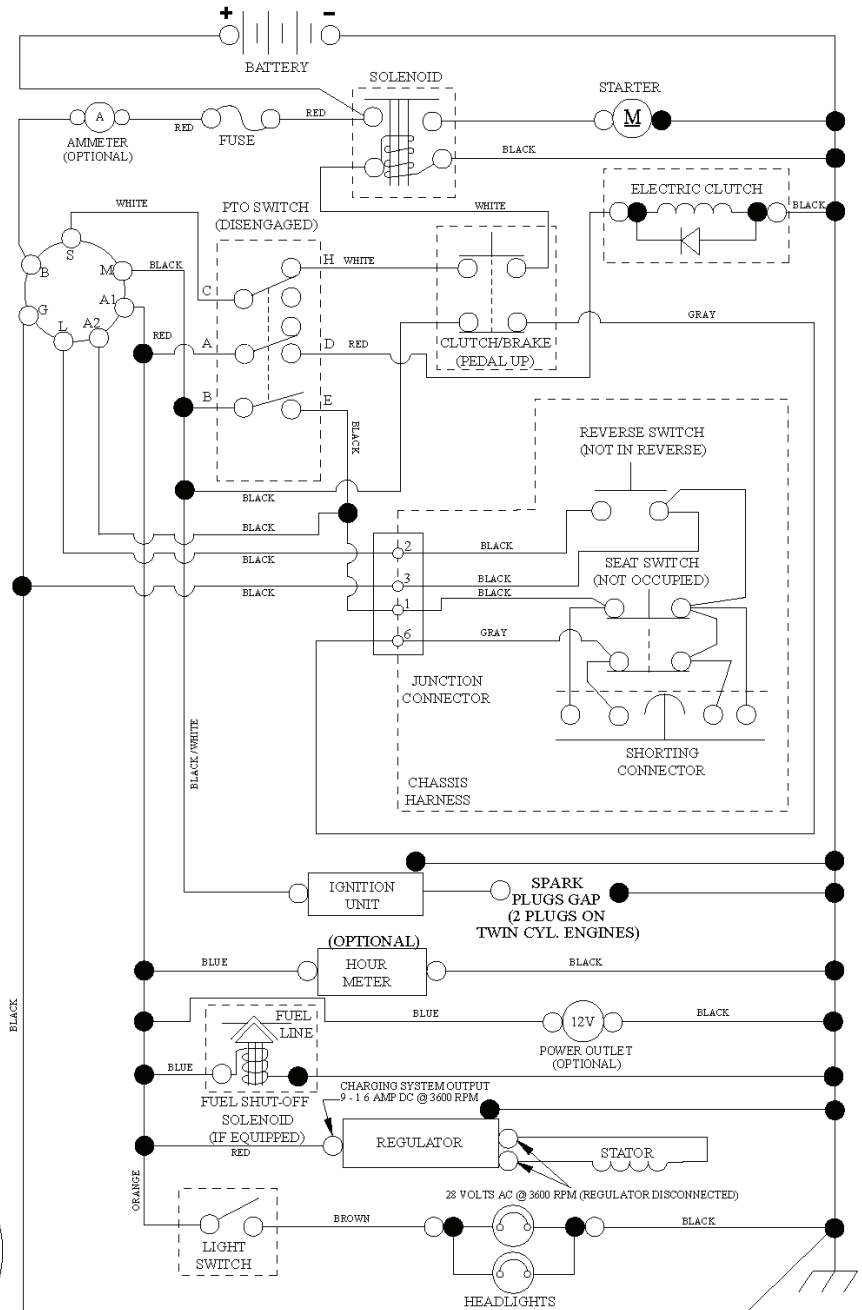

**TRACTOR - MODEL NO. GTH26V48LS (96043009000), PRODUCT NO. 960 43 00-90  
MOWER LIFT**

lift-tex\_24

---

REF.	PART NO.	DESCRIPTION	REMARK	QTY.	KIT
2	532422027	SHAFT		1	
3	532195230	LEVER	RH	1	
7	532411555	GRIP		1	
10	532196314	SPRING		1	
41	532175994	NUT		1	
87	532194209	SPRING		1	
88	532195304	SPRING		1	
89	819191912	WASHER		1	
91	532197984	LINK		1	
96	532195263	BUSHING		1	
97	817000612	SCREW		1	
98	574822501	SUSPENSION		1	
114	873360700	NUT		1	

# TRACTOR - MODEL NO. GTH26V48LS (96043009000), PRODUCT NO. 960 43 00-90 SCHEMATIC

SCH12

PTO SWITCH (MATING SIDE)

POSITION	CIRCUIT	"MAKE"
OFF	M+G+A1	
RUN/OVERRIDE	B+A1	
RUN	B+A1	L+A2
START	B+S+A1	

CHASSIS HARNESS CONNECTOR (MATING SIDE)

**TRACTOR - MODEL NO. GTH26V48LS (96043009000), PRODUCT NO. 960 43 00-90  
SEAT ASSEMBLY**

seat-lex\_6.5SL\_3

---

REF.	PART NO.	DESCRIPTION	REMARK	QTY.	KIT
1	532424073	SEAT W/ARMREST		1	
2	532180166	BRACKET		1	
3	532140675	STRAP		1	
6	873800600	NUT		1	
7	532124181	SPRING		1	
8	532171877	BOLT		1	
10	532196977	PLATE		1	
21	532171852	BOLT		1	
37	873800500	LOCK NUT		1	
40	532425919	HANDLE		1	
41	532198200	SPRING		1	
43	874760612	BOLT		1	
44	819133812	WASHER		1	