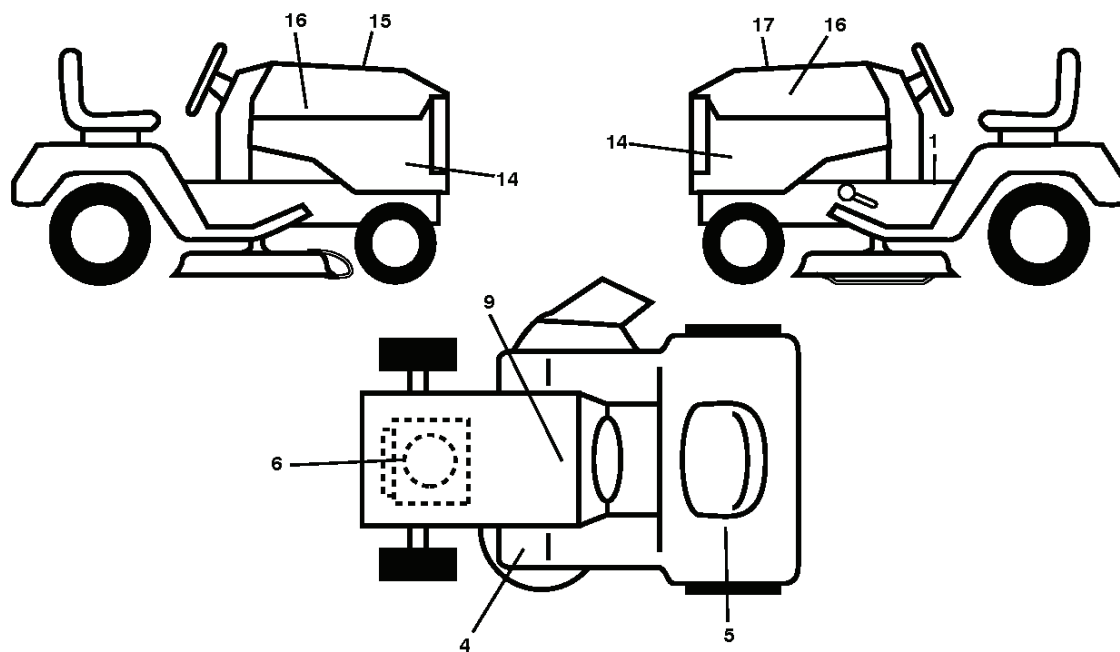

**TRACTOR - MODEL NO. GTH26V48LS (96043009000), PRODUCT NO. 960 43 00-90  
DECALS**

---

REF.	PART NO.	DESCRIPTION	REMARK	QTY.	KIT
1	532411658	DECAL		1	
4	532418600	DECAL		1	
5	532426209	DECAL		1	
6	532432917	DECAL		1	
9	532145005	DECAL		1	
14	532432735	DECAL		1	
15	532423829	DECAL		1	
16	532429196	DECAL		1	
17	532432720	DECAL		1	
	532423830	DECAL		1	
	532166960	DECAL		1	
	532401771	FOOTREST	LH	1	
	532403773	FOOTREST	RH	1	
	532432720	DECAL		1	

TRACTOR - MODEL NO. GTH26V48LS (96043009000), PRODUCT NO. 960 43 00-90  
ENGINE

**SPARK ARRESTER KIT**

engine-tex\_bs-2cyl\_26

REF.	PART NO.	DESCRIPTION	REMARK	QTY.	KIT
1				1	
2	532149723	MUFFLER		1	
9	532408667	INSERT REFLECTIVE LH		1	
11	532179335	CLUTCH		1	
12	532194343	PULLEY		1	
15	532422804	TANK FUEL		1	
18	532194267	FUEL CAP		1	
20	532424340	CONTROL THROTTLE/CHOKE		1	
21	532416358	SCREW		1	
28	532401135	LINE.FUEL.64'REAR.EMIS		1	
29	532137180	SPARK ARRESTER KIT		1	
37	532123487	HOSE CLAMP		1	
41	532126197	WASHER		1	
42	810040700	WASHER		1	
45	873510400	NUT		1	
62	532146629	HEAT SHIELD		1	
69	532165391	GASKET		1	
70	532159955	TUBE	LH	1	
71	532160589	TUBE	RH	1	
79	532183906	SCREW		1	
84	817060620	SCREW		1	
85	532179953	BOLT		1	
87	532198239	BOLT		1	
90	817000616	SCREW		1	
91	532187495	BUSHING		1	
116	532424659	KNOB SOFT TOUCH		1	
117	532420828	VALVE FUEL RESERVE		1	