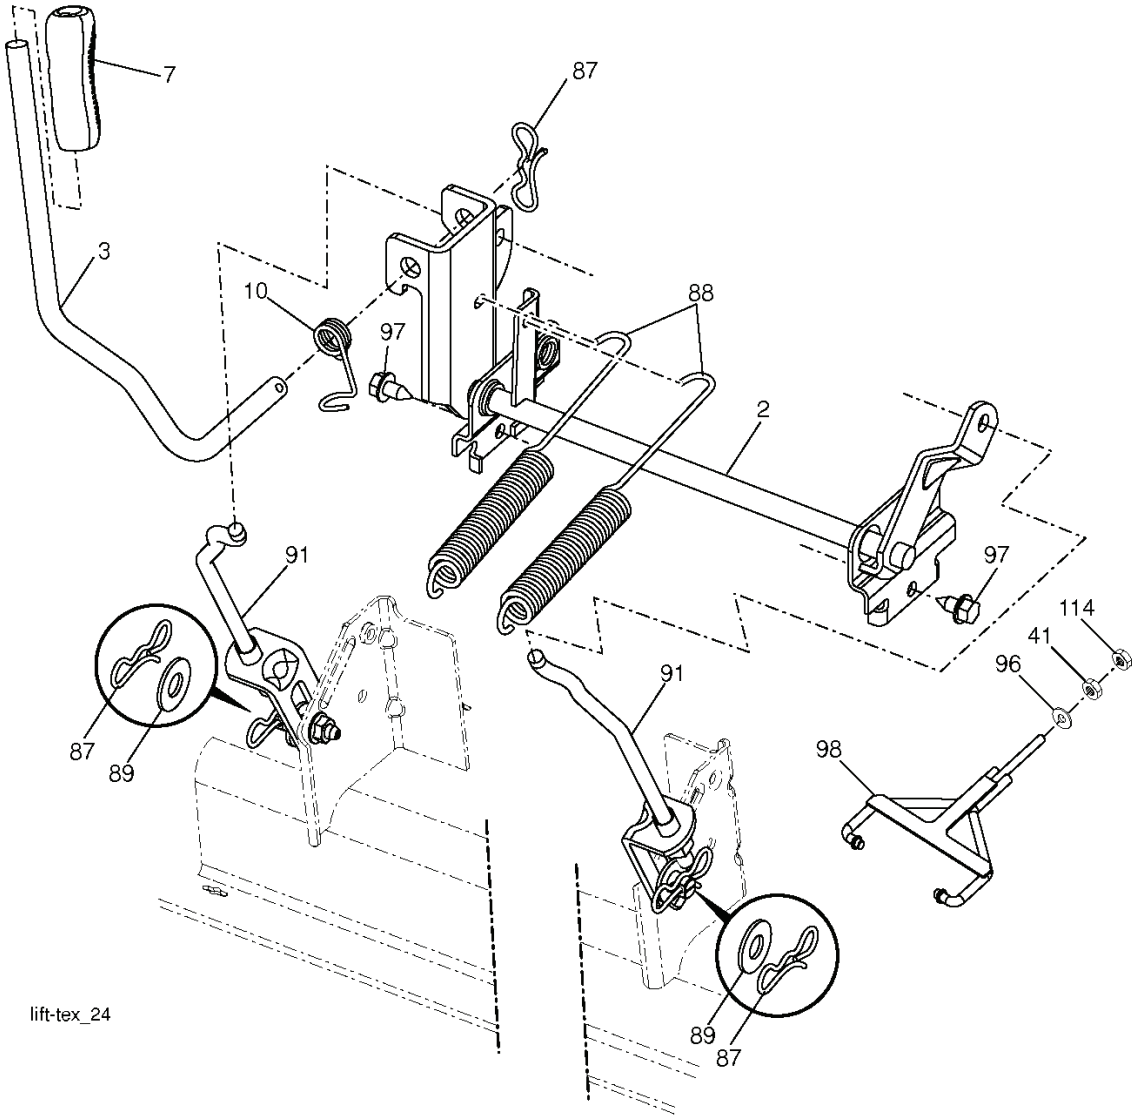

**TRACTOR - MODEL NO. GTH26V48LS (96043009000), PRODUCT NO. 960 43 00-90
MOWER LIFT**

lift-tex_24

REF.	PART NO.	DESCRIPTION	REMARK	QTY.	KIT
2	532422027	SHAFT		1	
3	532195230	LEVER	RH	1	
7	532411555	GRIP		1	
10	532196314	SPRING		1	
41	532175994	NUT		1	
87	532194209	SPRING		1	
88	532195304	SPRING		1	
89	819191912	WASHER		1	
91	532197984	LINK		1	
96	532195263	BUSHING		1	
97	817000612	SCREW		1	
98	574822501	SUSPENSION		1	
114	873360700	NUT		1