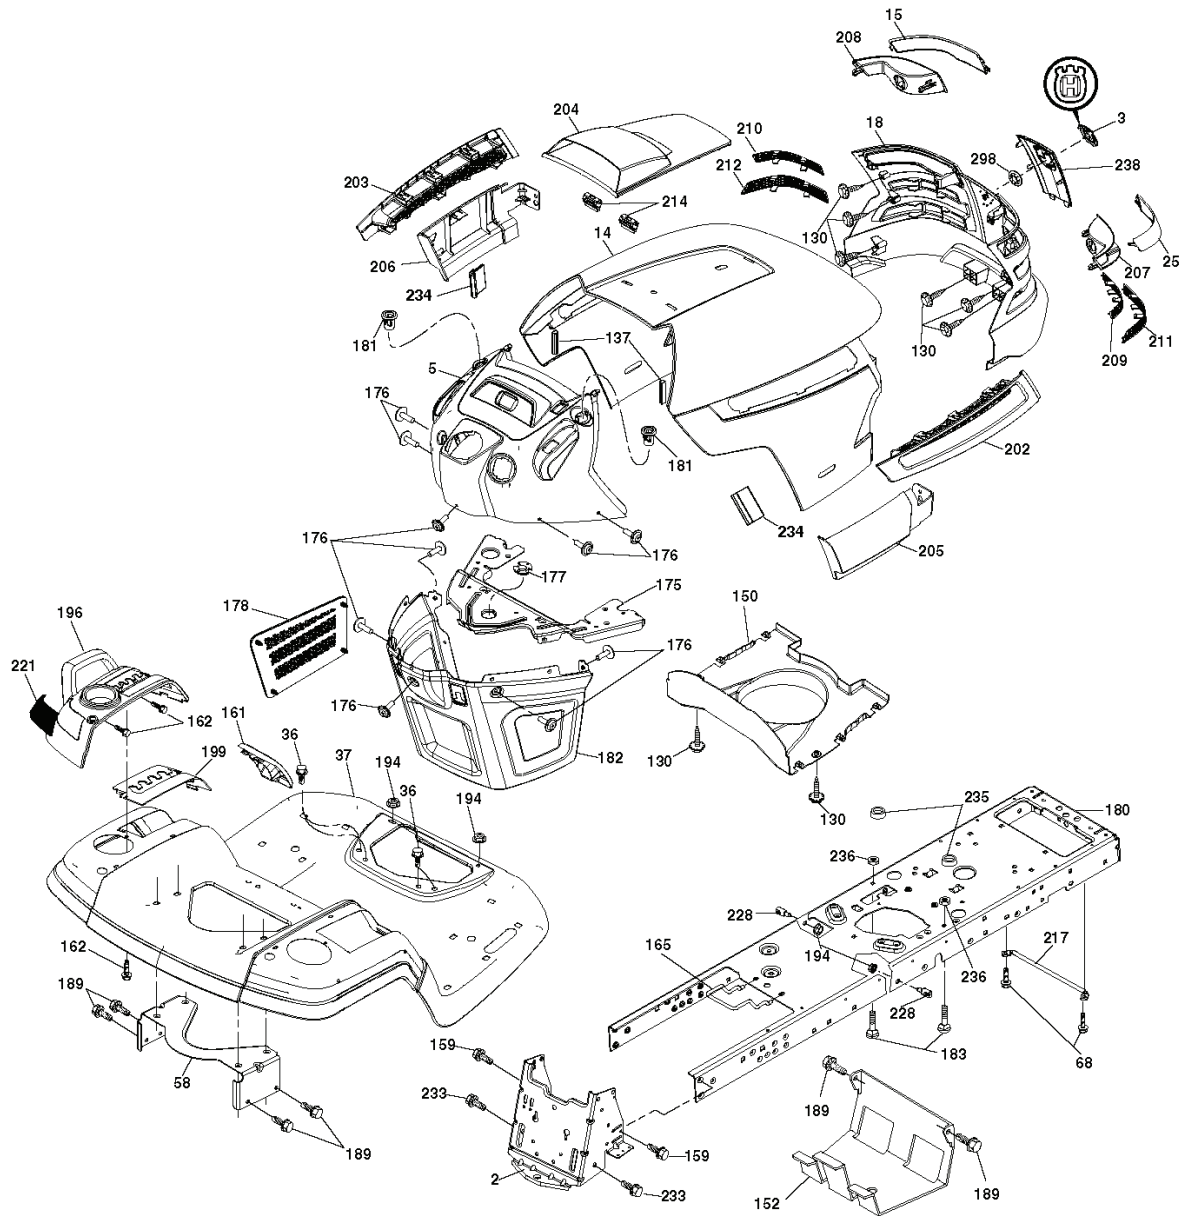

TRACTOR - MODEL NO. GTH26V48LS (96043009000), PRODUCT NO. 960 43 00-90
CHASSIS

chassis-tex_TEX GT HUSQ_82

REF.	PART NO.	DESCRIPTION	REMARK	QTY.	KIT
2	532194261	DRAWBAR.STGT		1	
3	532405012	LOGOTYPE		1	
5	532448437	DASH		1	
14	532411046	HOOD		1	
15	532198907	LENS		1	
18	532408607	FRONT COVER		1	
25	532198906	LENS	RH	1	
36	817060512	SCREW		1	
37	532401825	FENDER		1	
58	532194314	BRACKET		1	
68	817490508	SCREW		1	
130	532416358	SCREW		1	
137	532407590	DAMPING PIECE		1	
150	532198512	BRACKET		1	
152	532194329	SHIELD		1	
159	817000612	SCREW		1	
161	532401826	CONSOLE		1	
162	532142432	SCREW		1	
165	532194330	SUPPORT		1	
175	532196304	SUPPORT		1	
176	532400776	SCREW		1	
177	532195227	BUSHING		1	
178	532199782	NET		1	
180	532194260	CHASSIS		1	
181	532403025	BUSHING		1	
182	532406859	DASH		1	
183	874520520	BOLT		1	
189	817000512	SCREW		1	
194	873900500	NUT		1	
196	532417778	CONSOLE		1	
199	532198259	PLATE		1	
202	532403048	LIST	RH	1	
203	532403076	LIST	LH	1	
204	532416613	COVER		1	
205	532401709	LIST	RH	1	
206	532401711	LIST	LH	1	
207	532197198	LENS	RH	1	
208	532197199	LENS	LH	1	
209	532199130	INSERT	RH	1	
210	532199131	INSERT	LH	1	
211	532199132	INSERT	RH	1	
212	532199133	INSERT	LH	1	
214	532199145	CLIP		1	
217	532409167	ROD		1	
221	532198909	LENS	LH	1	
228	532195161	STUD		1	
233	532196539	BOLT		1	
234	532404742	DAMPING PIECE		1	
235	532406129	SPACER		1	
236	873930500	NUT		1	
238	532408606	PLATE		1	
298	532110452	NUT		1