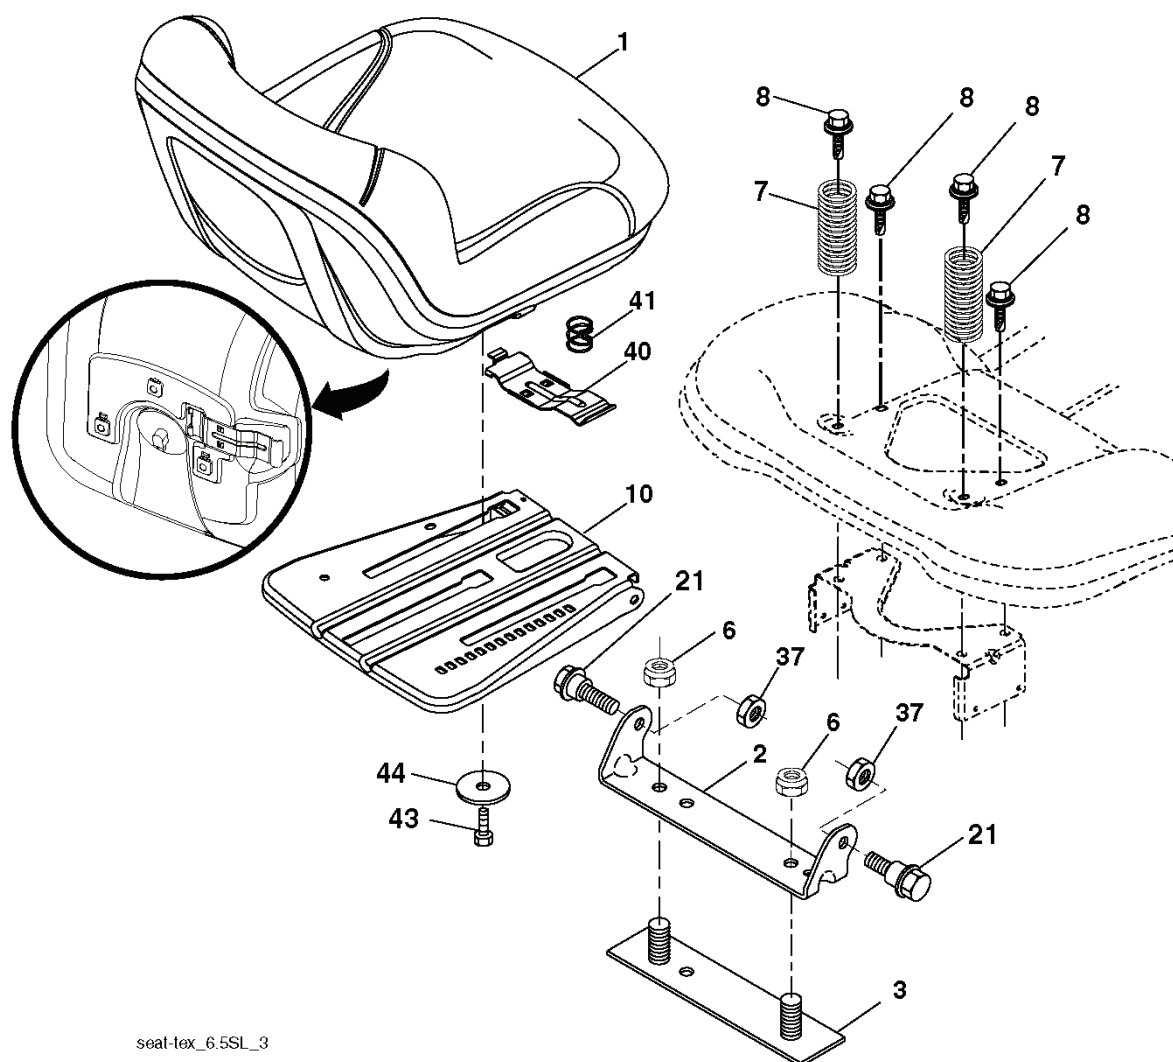

DASH HARNESS CONNECTOR

WIRING INSULATED CLIPS  
NOTE: IF WIRING INSULATED CLIPS WERE REMOVED FOR SERVICING OF UNIT, THEY SHOULD BE RE-INSTALLED TO PROPERLY SECURE YOUR WIRING.

NON-REMOVABLE CONNECTIONS

REMOVABLE CONNECTIONS

**TRACTOR - MODEL NO. GTH26V48LS (96043009000), PRODUCT NO. 960 43 00-90  
SEAT ASSEMBLY**

seat-lex\_6.5SL\_3

---

REF.	PART NO.	DESCRIPTION	REMARK	QTY.	KIT
1	532424073	SEAT W/ARMREST		1	
2	532180166	BRACKET		1	
3	532140675	STRAP		1	
6	873800600	NUT		1	
7	532124181	SPRING		1	
8	532171877	BOLT		1	
10	532196977	PLATE		1	
21	532171852	BOLT		1	
37	873800500	LOCK NUT		1	
40	532425919	HANDLE		1	
41	532198200	SPRING		1	
43	874760612	BOLT		1	
44	819133812	WASHER		1	