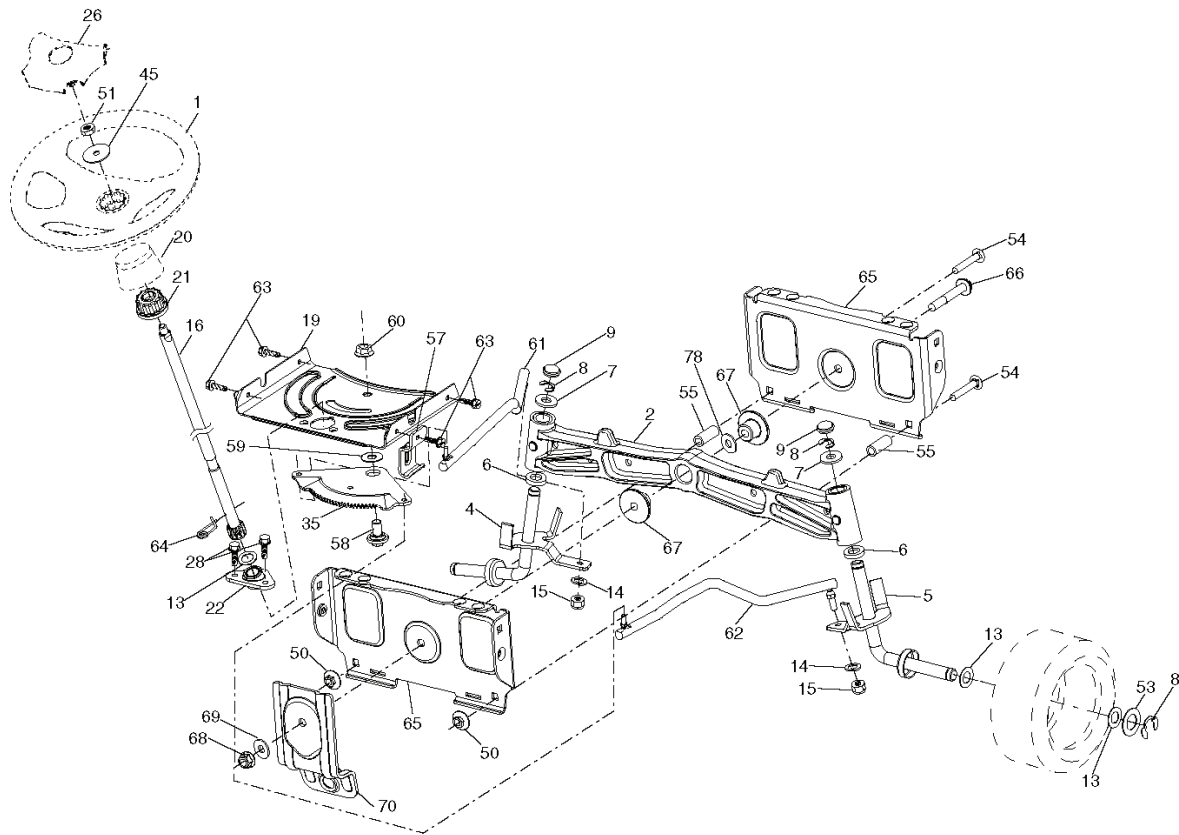

DASH HARNESS CONNECTOR

WIRING INSULATED CLIPS  
NOTE: IF WIRING INSULATED CLIPS WERE REMOVED FOR SERVICING OF UNIT, THEY SHOULD BE RE-INSTALLED TO PROPERLY SECURE YOUR WIRING.

NON-REMOVABLE CONNECTIONS

REMOVABLE CONNECTIONS

**TRACTOR - MODEL NO. GTH26V48LS (96043009000), PRODUCT NO. 960 43 00-90  
SEAT ASSEMBLY**

seat-lex\_6.5SL\_3

---

REF.	PART NO.	DESCRIPTION	REMARK	QTY.	KIT
1	532424073	SEAT W/ARMREST		1	
2	532180166	BRACKET		1	
3	532140675	STRAP		1	
6	873800600	NUT		1	
7	532124181	SPRING		1	
8	532171877	BOLT		1	
10	532196977	PLATE		1	
21	532171852	BOLT		1	
37	873800500	LOCK NUT		1	
40	532425919	HANDLE		1	
41	532198200	SPRING		1	
43	874760612	BOLT		1	
44	819133812	WASHER		1	

**TRACTOR - MODEL NO. GTH26V48LS (96043009000), PRODUCT NO. 960 43 00-90**  
**STEERING ASSEMBLY**

Steering-tex\_LEGND2\_33

REF.	PART NO.	DESCRIPTION	REMARK	QTY.	KIT
1	532416480	STEERING WHEEL		1	
2	532195968	SHAFT		1	
4	532403089	SPINDLE SHAFT	LH	1	
5	532403090	SPINDLE SHAFT	RH	1	
6	532124931	WASHER		1	
7	532121748	WASHER		1	
8	812000029	RETAINER RING		1	
9	532121232	HUB CAP		1	
13	532121749	WASHER		1	
14	810040600	WASHER		1	
15	873540600	NUT		1	
16	532408219	SHAFT		1	
19	532194729	PLATE		1	
21	532186737	ADAPTER		1	
22	532420537	SUPPORT		1	
26	532415987	KNOB		1	
28	817000612	SCREW		1	
35	532194732	PLATE		1	
45	819183812	WASHER		1	
50	873900600	NUT		1	
51	873940800	NUT		1	
53	532188967	WASHER		1	
54	874760636	BOLT		1	
55	532414736	SPACER		1	
57	532197246	BRACKET		1	
58	532194747	BOLT		1	
59	532194748	WASHER		1	
60	873971000	NUT		1	
61	532194740	LINK	LH	1	
62	532194741	LINK	RH	1	
63	817000512	SCREW		1	
64	532199849	SPRING RETAINER		1	
65	532194734	BRACKET		1	
66	871020748	BOLT		1	
67	532194737	BUSHING		1	
68	873900700	NUT		1	
69	532199162	WASHER		1	
70	532196197	BRACKET		1	
78	532057079	WASHER		1	