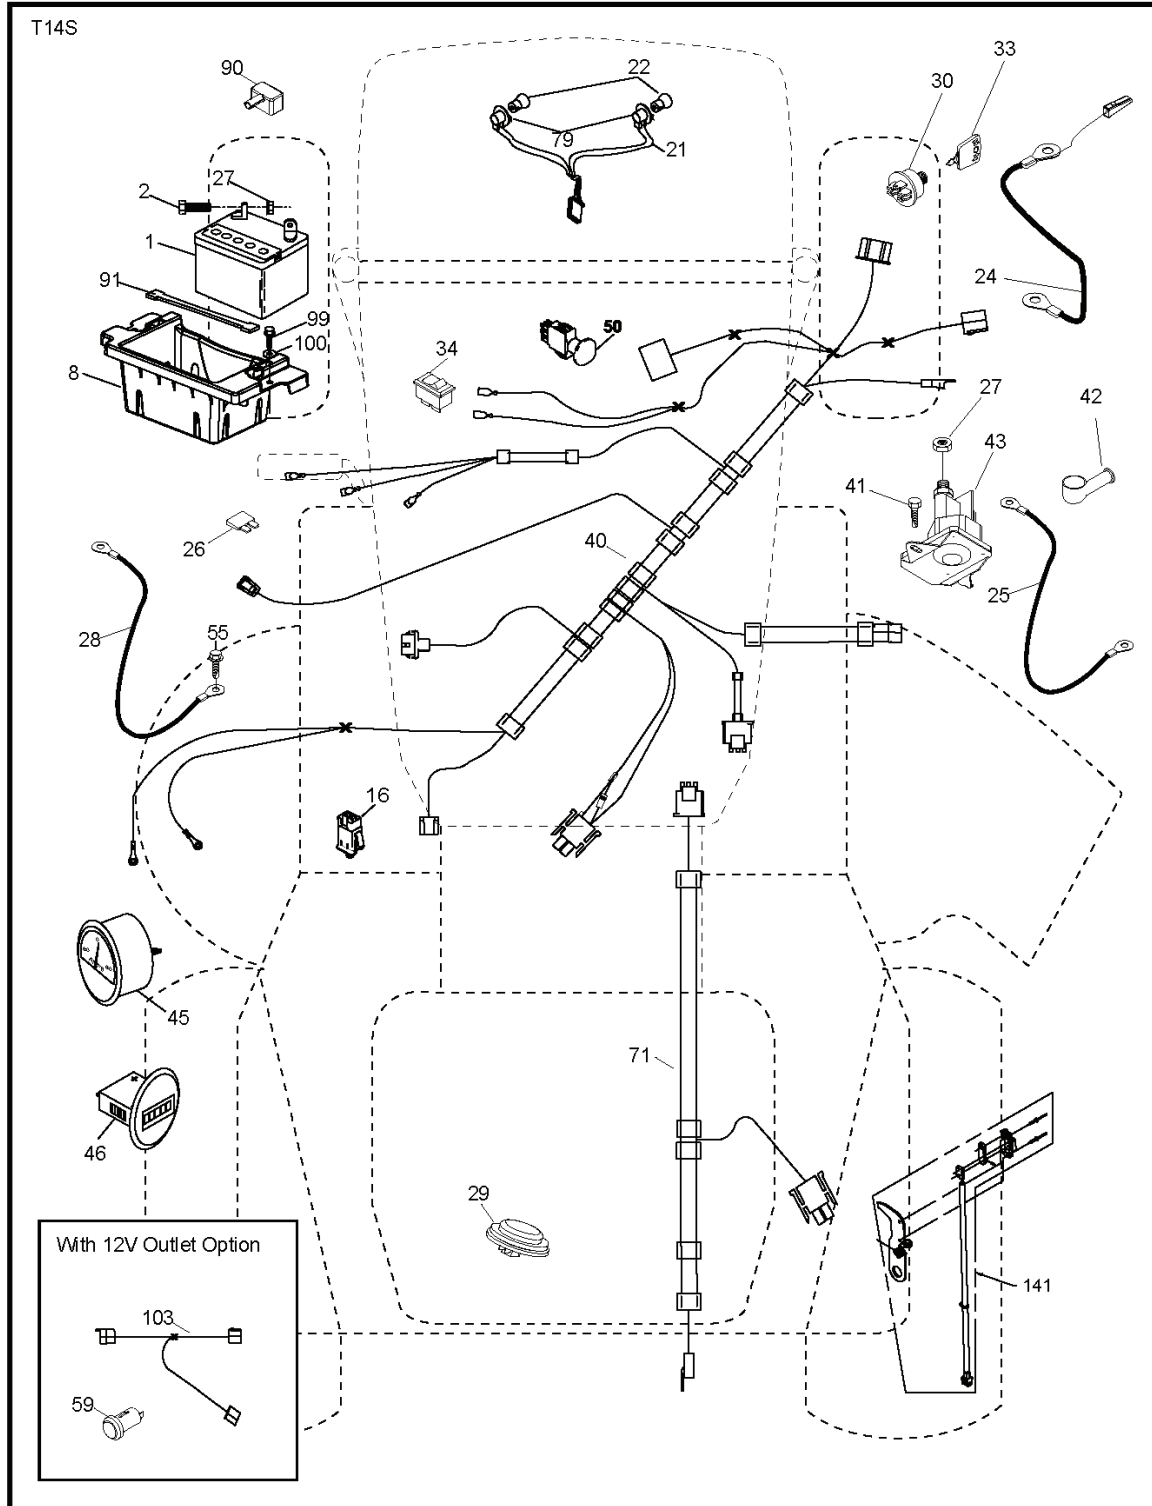

**TRACTOR - MODEL NO. GTH26V48LS (96043009000), PRODUCT NO. 960 43 00-90
ELECTRICAL**

T14S

REF.	PART NO.	DESCRIPTION	REMARK	QTY.	KIT
1	532163465	BATTERY		1	
2	874760412	BOLT		1	
8	532186491	BOX		1	
16	532176138	MICRO SWITCH		1	
21	532183759	HARNESS		1	
22	532004152	BULB		1	
24	532400253	CABLE		1	
25	532412895	CABLE.STARTER.6G.BL/RE*SUBS/2*		1	
26	532175158	FUSE		1	
27	873510400	NUT		1	
28	532145491	CABLE		1	
29	532401545	SWITCH		1	
30	532193350	IGNITION MODULE		1	
33	532411935	KEY		1	
34	532110712	SWITCH		1	
40	532402167	CABLE		1	
41	817720408	SCREW		1	
42	532131563	COVER		1	
43	532192507	SOLENOID		1	
45	532425270	GAUGE		1	
46	532425271	GAUGE		1	
50	532174651	SWITCH		1	
55	817060512	SCREW		1	
59	532400303	OUTLET-12 VOLT		1	
71	532194276	CABLE ASSY		1	
79	532175242	HOLDER		1	
90	532400724	COVER		1	
91	532190270	STRAP BATTERY MOUNT FRO		1	
99	817670412	SCREW		1	
100	819091416	WASHER		1	
103	532421747	HARNESS		1	
141	532421225	KIT.G700/G730.ROS.SERV(71750)		1	
	PART NO.		REMARK		KIT