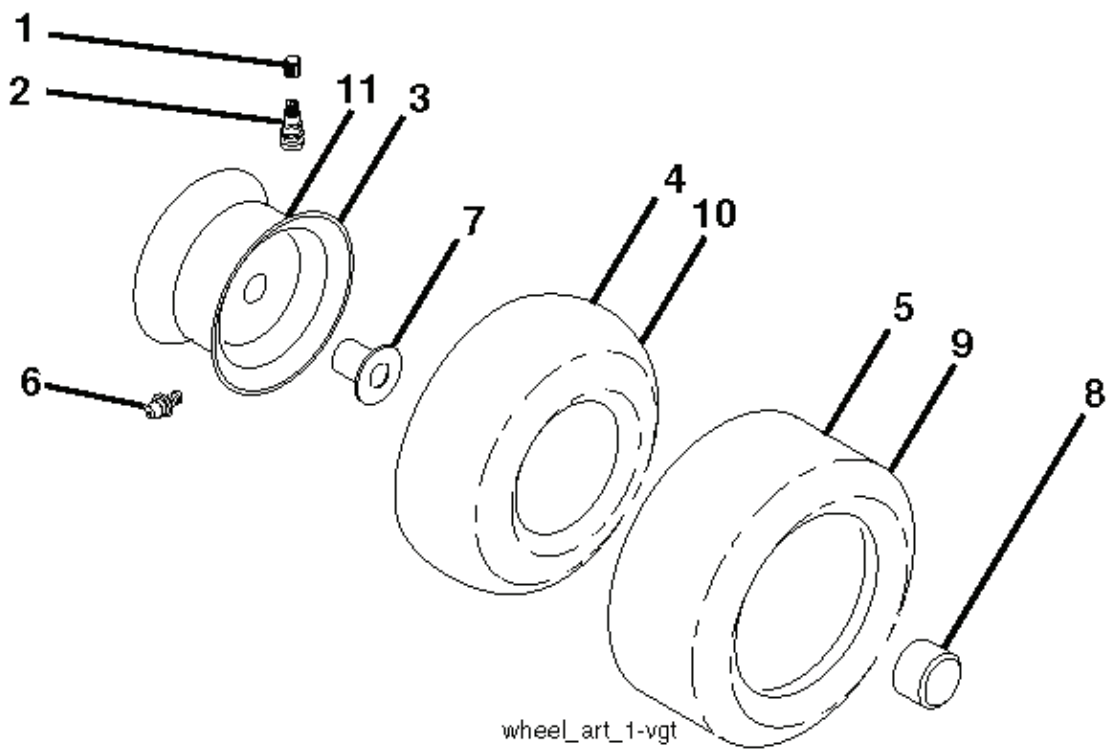

WHEELS AND TIRES

REF.	PART NO.	DESCRIPTION	REMARK	QTY.	KIT
1	532059192	CAP VALVE		1	
2	532065139	NIPPLE		1	
3	532181839	RIM ASSY		1	
4	532008134	HOSE	SERVICE ITEM ONLY	1	
5	532161024	TIRE FRONT		1	
6	532124957	FITTING	FRONT WHEEL ONLY	1	
7	532124959	BEARING	FRONT WHEEL ONLY	1	
8	532175039	HUB CAP	FRONT WHEEL ONLY	1	
9	532170453	TIRE REAR		1	
10	532007154	HOSE	SERVICE ITEM ONLY	1	
11	532144510	WHEEL		1	
	532144334	SEALING FOAM	10 OZ.TUBE	1