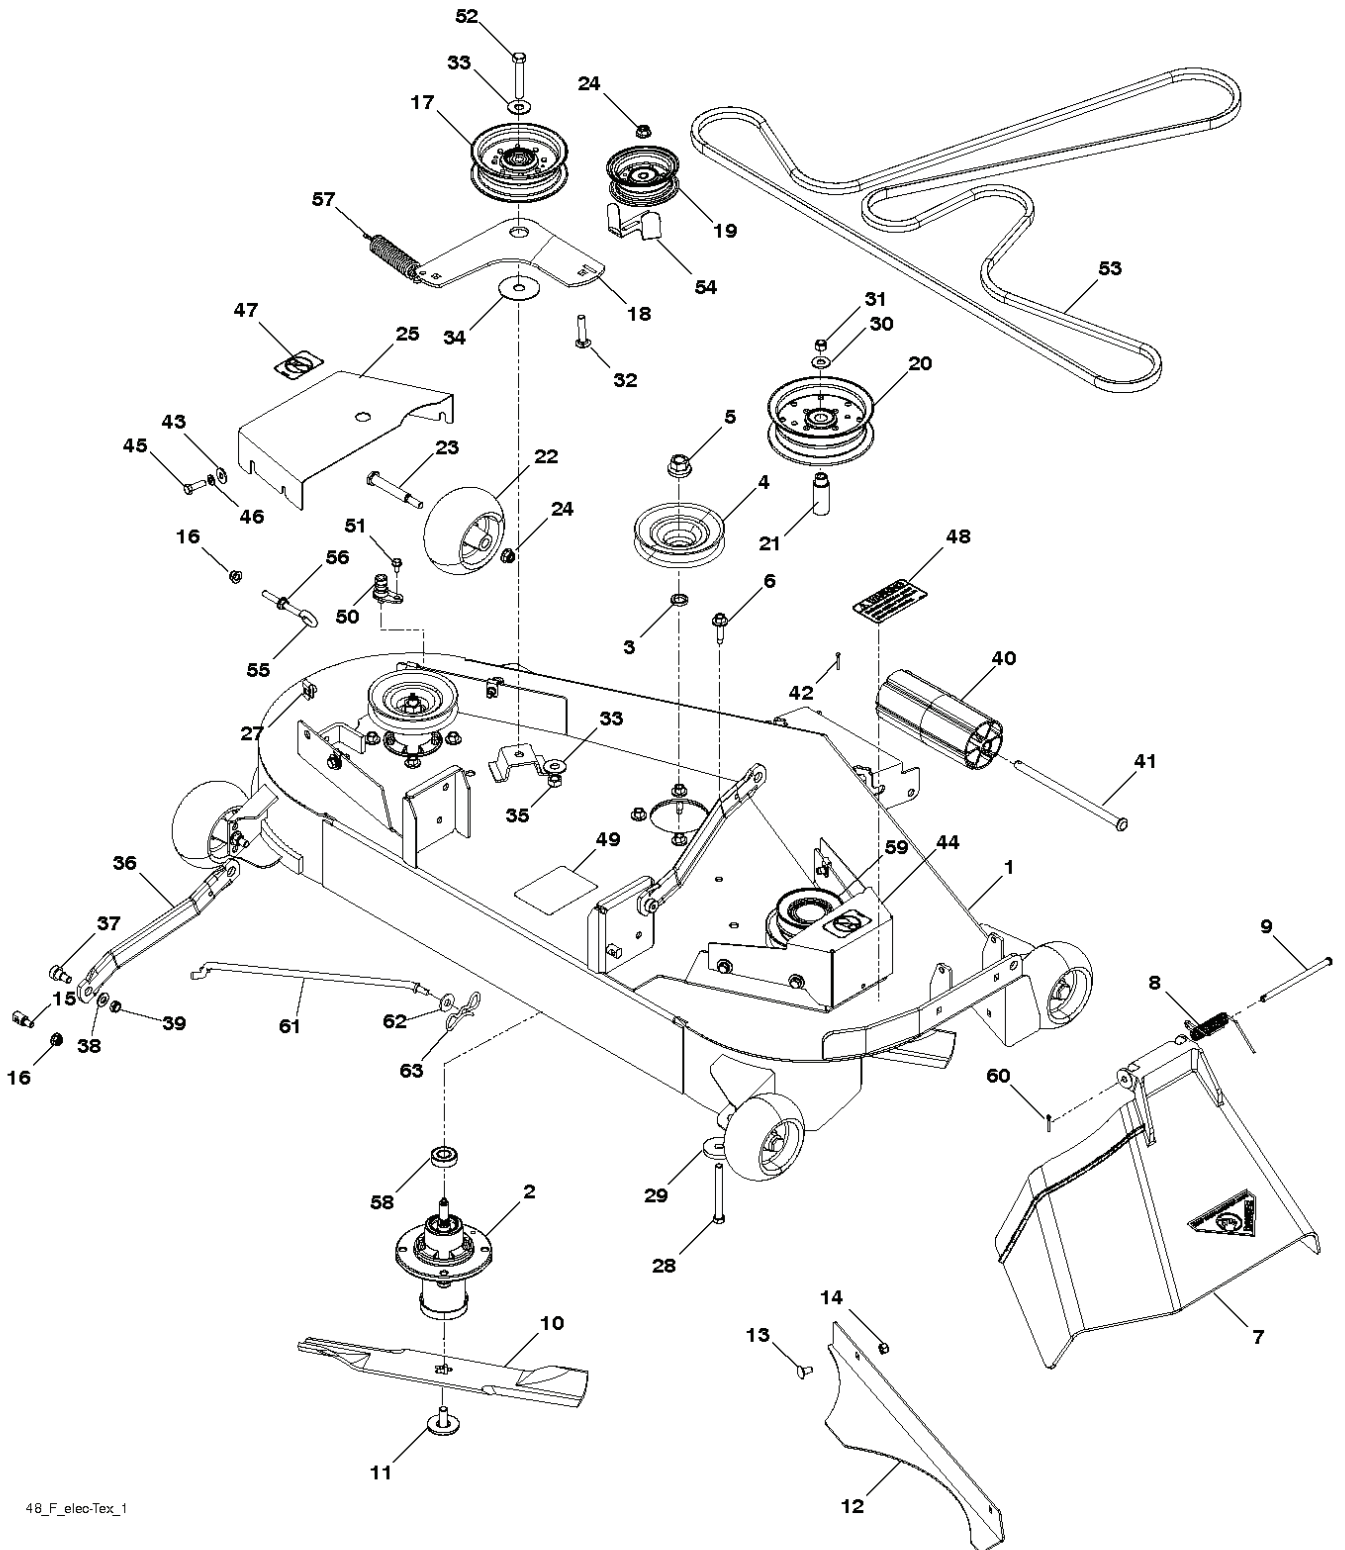

**TRACTOR - MODEL NO. GTH26V48LS (96043009000), PRODUCT NO. 960 43 00-90  
DECALS**

---

REF.	PART NO.	DESCRIPTION	REMARK	QTY.	KIT
1	532411658	DECAL		1	
4	532418600	DECAL		1	
5	532426209	DECAL		1	
6	532432917	DECAL		1	
9	532145005	DECAL		1	
14	532432735	DECAL		1	
15	532423829	DECAL		1	
16	532429196	DECAL		1	
17	532432720	DECAL		1	
	532423830	DECAL		1	
	532166960	DECAL		1	
	532401771	FOOTREST	LH	1	
	532403773	FOOTREST	RH	1	
	532432720	DECAL		1	

TRACTOR - MODEL NO. GTH26V48LS (96043009000), PRODUCT NO. 960 43 00-90  
ENGINE

**SPARK ARRESTER KIT**

engine-tex\_bs-2cyl\_26

REF.	PART NO.	DESCRIPTION	REMARK	QTY.	KIT
1				1	
2	532149723	MUFFLER		1	
9	532408667	INSERT REFLECTIVE LH		1	
11	532179335	CLUTCH		1	
12	532194343	PULLEY		1	
15	532422804	TANK FUEL		1	
18	532194267	FUEL CAP		1	
20	532424340	CONTROL THROTTLE/CHOKE		1	
21	532416358	SCREW		1	
28	532401135	LINE.FUEL.64'REAR.EMIS		1	
29	532137180	SPARK ARRESTER KIT		1	
37	532123487	HOSE CLAMP		1	
41	532126197	WASHER		1	
42	810040700	WASHER		1	
45	873510400	NUT		1	
62	532146629	HEAT SHIELD		1	
69	532165391	GASKET		1	
70	532159955	TUBE	LH	1	
71	532160589	TUBE	RH	1	
79	532183906	SCREW		1	
84	817060620	SCREW		1	
85	532179953	BOLT		1	
87	532198239	BOLT		1	
90	817000616	SCREW		1	
91	532187495	BUSHING		1	
116	532424659	KNOB SOFT TOUCH		1	
117	532420828	VALVE FUEL RESERVE		1	