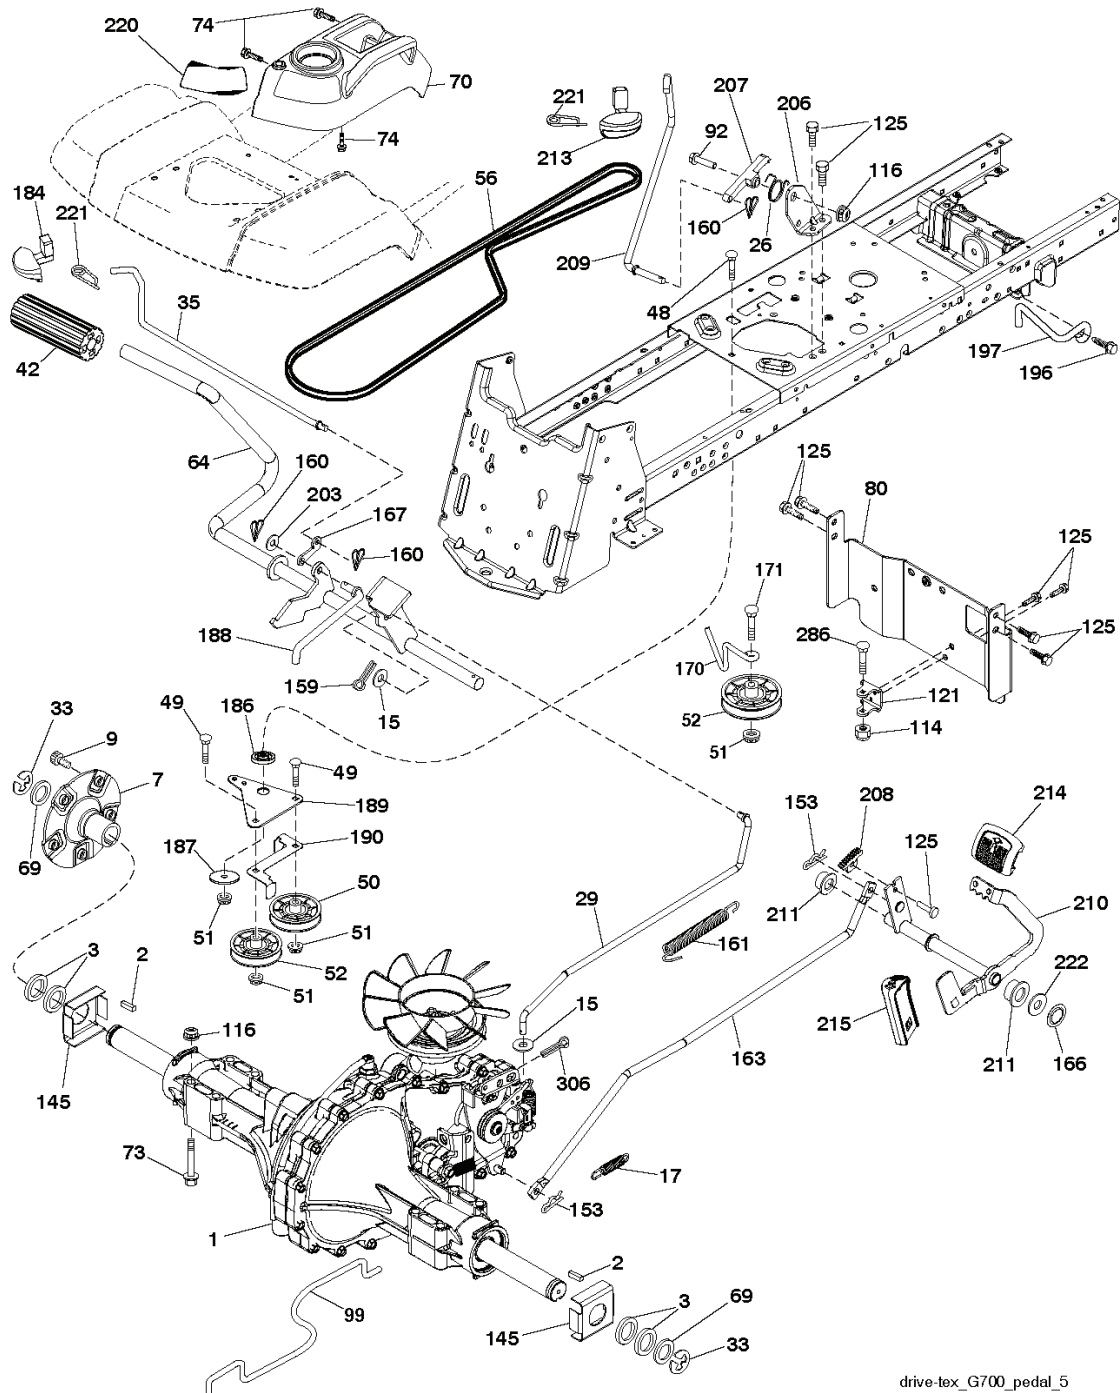

TRACTOR - MODEL NO. GTH26V48LS (96043009000), PRODUCT NO. 960 43 00-90
DRIVE

drive-tex_G700_pedal_5

REF.	PART NO.	DESCRIPTION	REMARK	QTY.	KIT
1				1	
2	532007070	KEY		1	
3	532007563	WASHER		1	
7	532199837	WHEEL		1	
9	532140080	BOLT		1	
15	819131316	WASHER		1	
17	532197296	SPRING		1	
26	532199679	SPRING		1	
29	532418186	*MUD TIE AND WHEEL FRONT PASSE		1	
33	812000053	E-CLIP		1	
35	532199591	ROD		1	
42	532124872	PEDAL RUBBER		1	
48	872110612	BOLT		1	
49	872110614	BOLT		1	
50	532194327	PULLEY		1	
51	873900600	NUT		1	
52	532194326	PULLEY		1	
56	532420807	BELT		1	
64	532197865	SHAFT		1	
69	532123800	WASHER		1	
70	532400530	PANEL		1	
73	874490548	BOLT		1	
74	532142432	SCREW		1	
80	532418184	STRAP TORQUE		1	
92	874760520	BOLT		1	
99	532418188	*1 FRONT MUD TIRE AND ALLOY W		1	
114	873800500	LOCK NUT		1	
116	873900500	NUT		1	
121	532175611	CHAPPE DE FIXATION		1	
125	817000512	SCREW		1	
145	532163168	WASHER		1	
153	532124788	RETAINER RING		1	
159	876020412	SPLIT PIN		1	
160	532169484	PIN		1	
161	532105709	SPRING		1	
163	532418185	*MUD TIRE AND WHEEL FRONT 1		1	
166	532429164	NUT		1	
167	532405257	LATCH		1	
170	532194322	KEEPER		1	
171	872110616	BOLT		1	
184	532403118	CONTROL		1	
186	532194321	SPACER		1	
187	819133210	WASHER		1	
188	532194323	LINK		1	
189	532407504	DECAL		1	
190	532407505	SPRING		1	
196	817000616	SCREW		1	
197	532199769	BRACKET		1	
203	819111116	WASHER		1	
206	532197867	BRACKET		1	
207	532197868	LATCH		1	
208	532197869	SUPPORT		1	
209	532199592	ROD		1	
210	532197860	ARM		1	
211	532120183	BEARING		1	
213	532403119	CONTROL		1	
214	532416863	PEDAL FORWARD.HUSQVARNA.DEALER		1	
215	532401723	PEDAL		1	
220	532198908	LENS		1	
221	532403187	SPRING		1	
222	879212010	WASHER		1	
286	872010520	BOLT		1	
306	876020416	SPLIT PIN		1