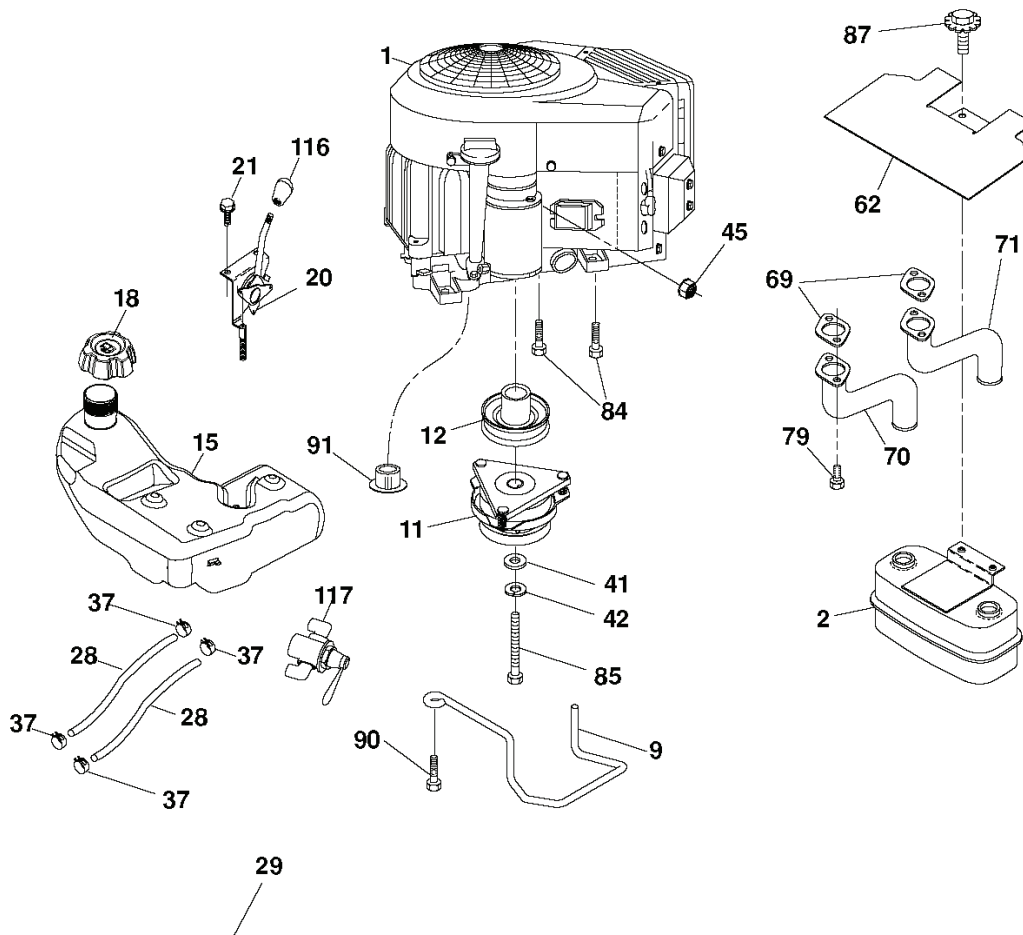

**TRACTOR - MODEL NO. GTH26V48LS (96043009000), PRODUCT NO. 960 43 00-90  
DECALS**

---

REF.	PART NO.	DESCRIPTION	REMARK	QTY.	KIT
1	532411658	DECAL		1	
4	532418600	DECAL		1	
5	532426209	DECAL		1	
6	532432917	DECAL		1	
9	532145005	DECAL		1	
14	532432735	DECAL		1	
15	532423829	DECAL		1	
16	532429196	DECAL		1	
17	532432720	DECAL		1	
	532423830	DECAL		1	
	532166960	DECAL		1	
	532401771	FOOTREST	LH	1	
	532403773	FOOTREST	RH	1	
	532432720	DECAL		1	

TRACTOR - MODEL NO. GTH26V48LS (96043009000), PRODUCT NO. 960 43 00-90  
ENGINE

**SPARK ARRESTER KIT**

engine-tex\_bs-2cyl\_26

REF.	PART NO.	DESCRIPTION	REMARK	QTY.	KIT
1				1	
2	532149723	MUFFLER		1	
9	532408667	INSERT REFLECTIVE LH		1	
11	532179335	CLUTCH		1	
12	532194343	PULLEY		1	
15	532422804	TANK FUEL		1	
18	532194267	FUEL CAP		1	
20	532424340	CONTROL THROTTLE/CHOKE		1	
21	532416358	SCREW		1	
28	532401135	LINE.FUEL.64'REAR.EMIS		1	
29	532137180	SPARK ARRESTER KIT		1	
37	532123487	HOSE CLAMP		1	
41	532126197	WASHER		1	
42	810040700	WASHER		1	
45	873510400	NUT		1	
62	532146629	HEAT SHIELD		1	
69	532165391	GASKET		1	
70	532159955	TUBE	LH	1	
71	532160589	TUBE	RH	1	
79	532183906	SCREW		1	
84	817060620	SCREW		1	
85	532179953	BOLT		1	
87	532198239	BOLT		1	
90	817000616	SCREW		1	
91	532187495	BUSHING		1	
116	532424659	KNOB SOFT TOUCH		1	
117	532420828	VALVE FUEL RESERVE		1	