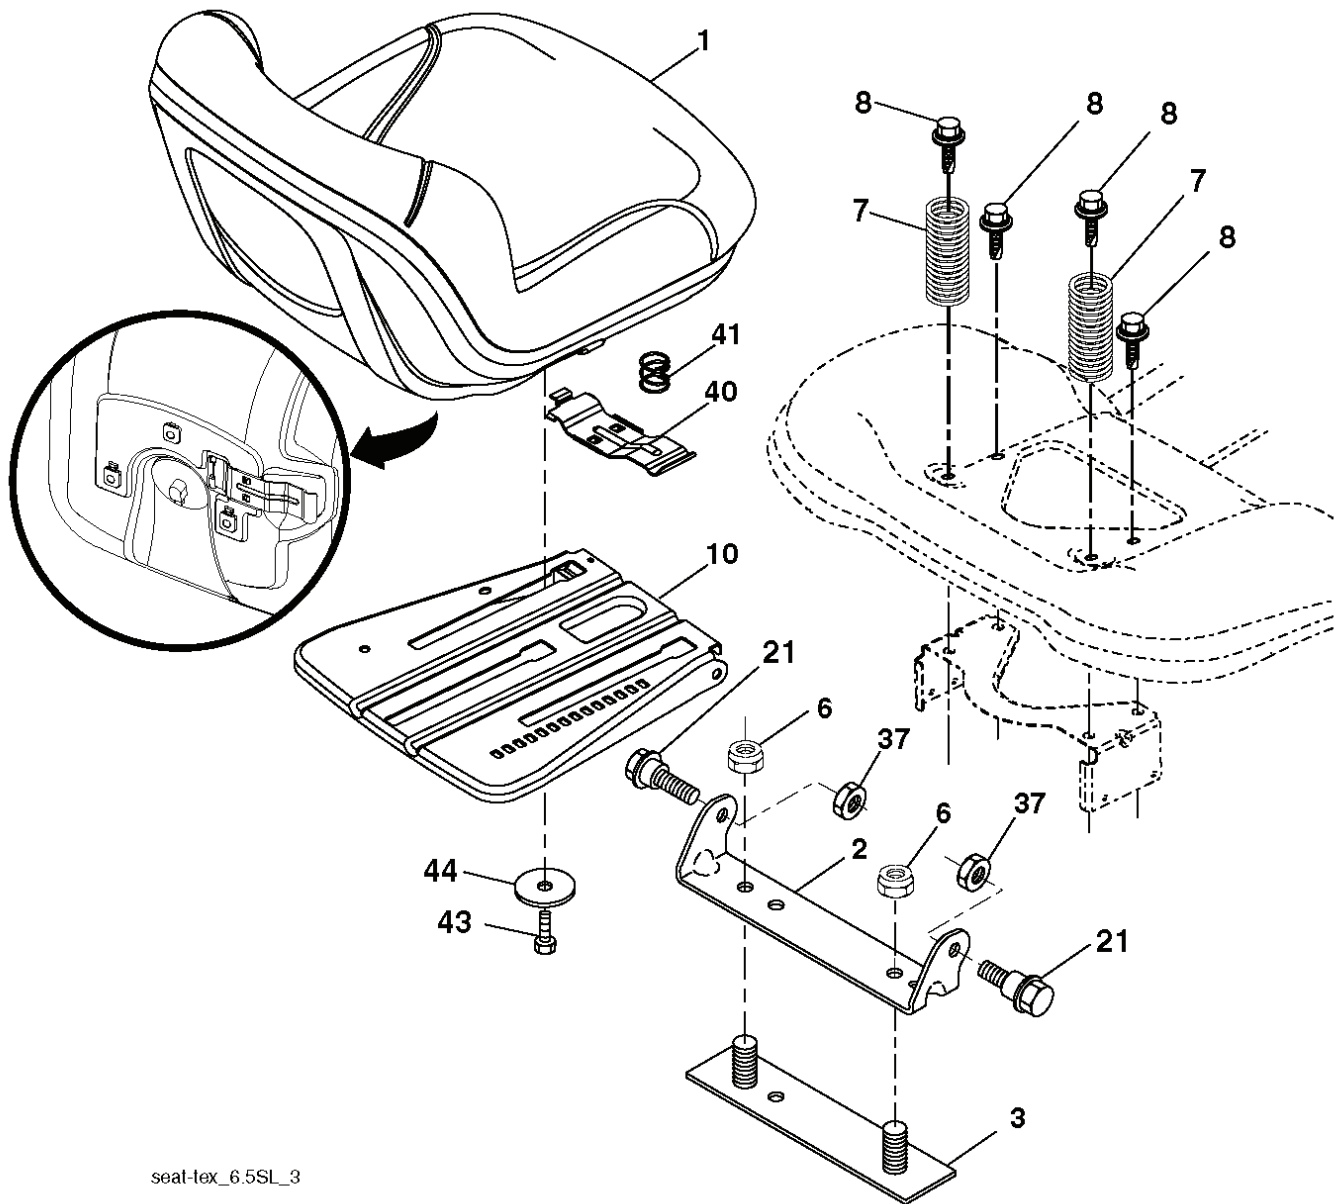

PTO SWITCH
(MATING SIDE)

IGNITION SWITCH

POSITION	CIRCUIT	"MAKE"
OFF	M+G+A1	
RUN/OVERRIDE	B+A1	
RUN	B+A1	L+A2
START	B+S+A1	

CHASSIS HARNESS
CONNECTOR
(MATING SIDE)

DASH HARNESS
CONNECTOR

WIRING INSULATED CLIPS
NOTE: IF WIRING INSULATED
CLIPS WERE REMOVED FOR
SERVICING OF UNIT, THEY
SHOULD BE RE-INSTALLED TO
PROPERLY SECURE YOUR
WIRING.

●
NON-REMOVABLE
CONNECTIONS

○
REMOVABLE
CONNECTIONS

seal-tex_6.5SL_3

REF.	PART NO.	DESCRIPTION	REMARK	QTY.	KIT
1	532424073	SEAT W/ARMREST		1	
2	532180166	BRACKET		1	
3	532140675	STRAP		1	
6	873800600	NUT		1	
7	532124181	SPRING		1	
8	532171877	BOLT		1	
10	532196977	PLATE		1	
21	532171852	BOLT		1	
37	873800500	LOCK NUT		1	
40	532425919	HANDLE		1	
41	532198200	SPRING		1	
43	874760612	BOLT		1	
44	819133812	WASHER		1	