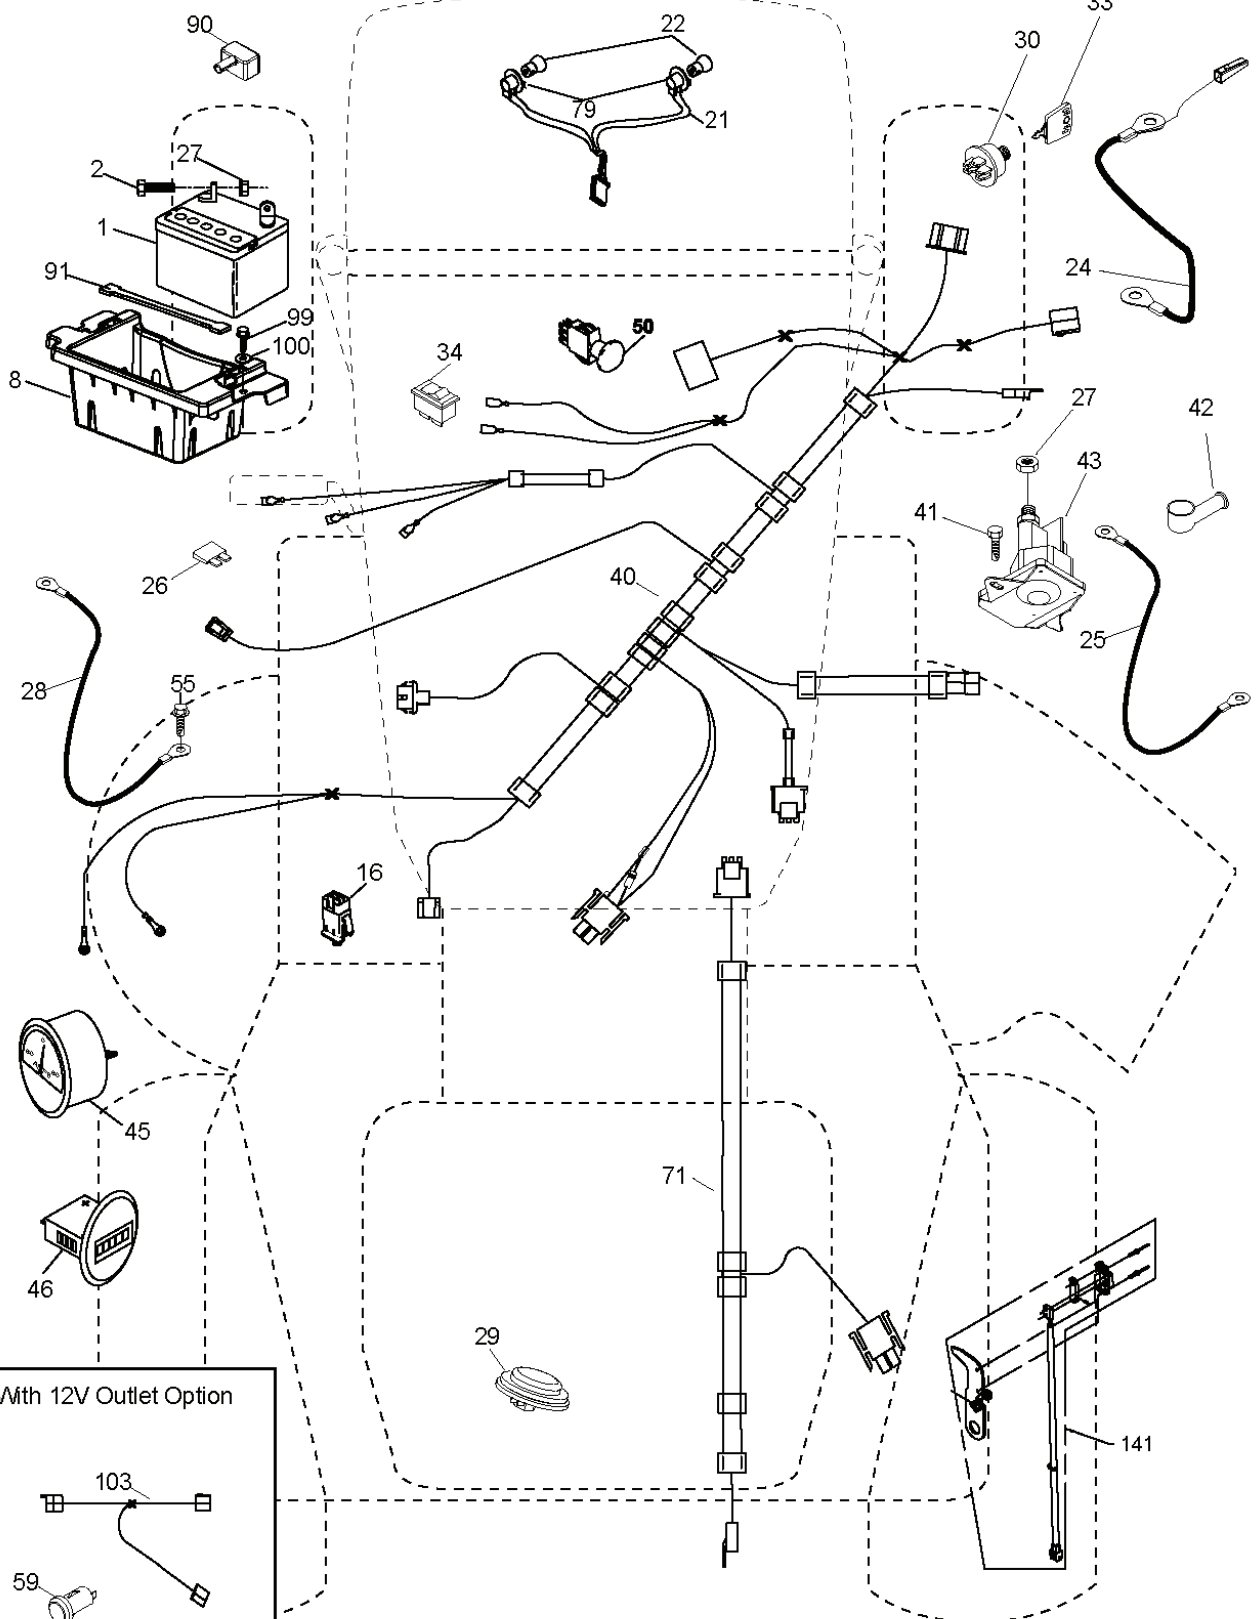

GTH26V52 LS, 96043011800, 2010-11

SPARE PARTS LIST

T14S

With 12V Outlet Option

This inset diagram shows the optional 12V outlet configuration. It includes a 12V outlet (103) and a component (59) connected to the main power line.

SPARK ARRESTER KIT

engine-tex_Kawa-2cyl_9

REF.	PART NO.	DESCRIPTION	REMARK	QTY.	KIT
1	000000000	W/O DESCRIPTION	ENGINE KAWA MODEL NO. FR730V-AS04	1	
2	532149723	MUFFLER		1	
9	532408667	INSERT REFLECTIVE LH		1	
11	532179335	CLUTCH		1	
12	532194343	PULLEY		1	
15	532422804	TANK FUEL		1	
18	532430217	HUB CAP		1	
20	532424341	CONTROL THROTTLE		1	
21	532416358	SCREW		1	
22	532191596	COMMA*RPLPAR 532187767428		1	
28	532401135	LINE.FUEL.64"REAR.EMIS		1	
29	532137180	SPARK ARRESTER KIT		1	
37	532123487	HOSE CLAMP		1	
41	532126197	WASHER		1	
42	810040700	WASHER		1	
45	873510400	NUT		1	
62	532434017	SHIELD		1	
69	532178151	MUFFLER GASKET		1	
70	532424765	EXHAUST	LH	1	
71	532424766	EXHAUST	RH	1	
85	532179953	BOLT		1	
86	532184362	NUT		1	
87	532198239	BOLT		1	
90	817000616	SCREW		1	
91	532187495	BUSHING		1	
92	817120616	SCREW		1	
116	532424659	KNOB SOFT TOUCH		1	
117	532420828	VALVE FUEL RESERVE		1	

REF.	PART NO.	DESCRIPTION	REMARK	QTY.	KIT
1	581578901	DECAL		1	
2	581724301	DECAL		1	
3	581580002	DECAL		1	
4	532418600	DECAL		1	
5	532426209	DECAL		1	
6	581724401	DECAL		1	
9	532145005	DECAL		1	
14	532440390	DECAL		1	
15	532423829	DECAL		1	
16	581627301	DECAL		1	
17	532439667	DECAL		1	
	532166960	DECAL		1	
	532401771	FOOTREST	LH	1	
	532403773	FOOTREST	RH	1	