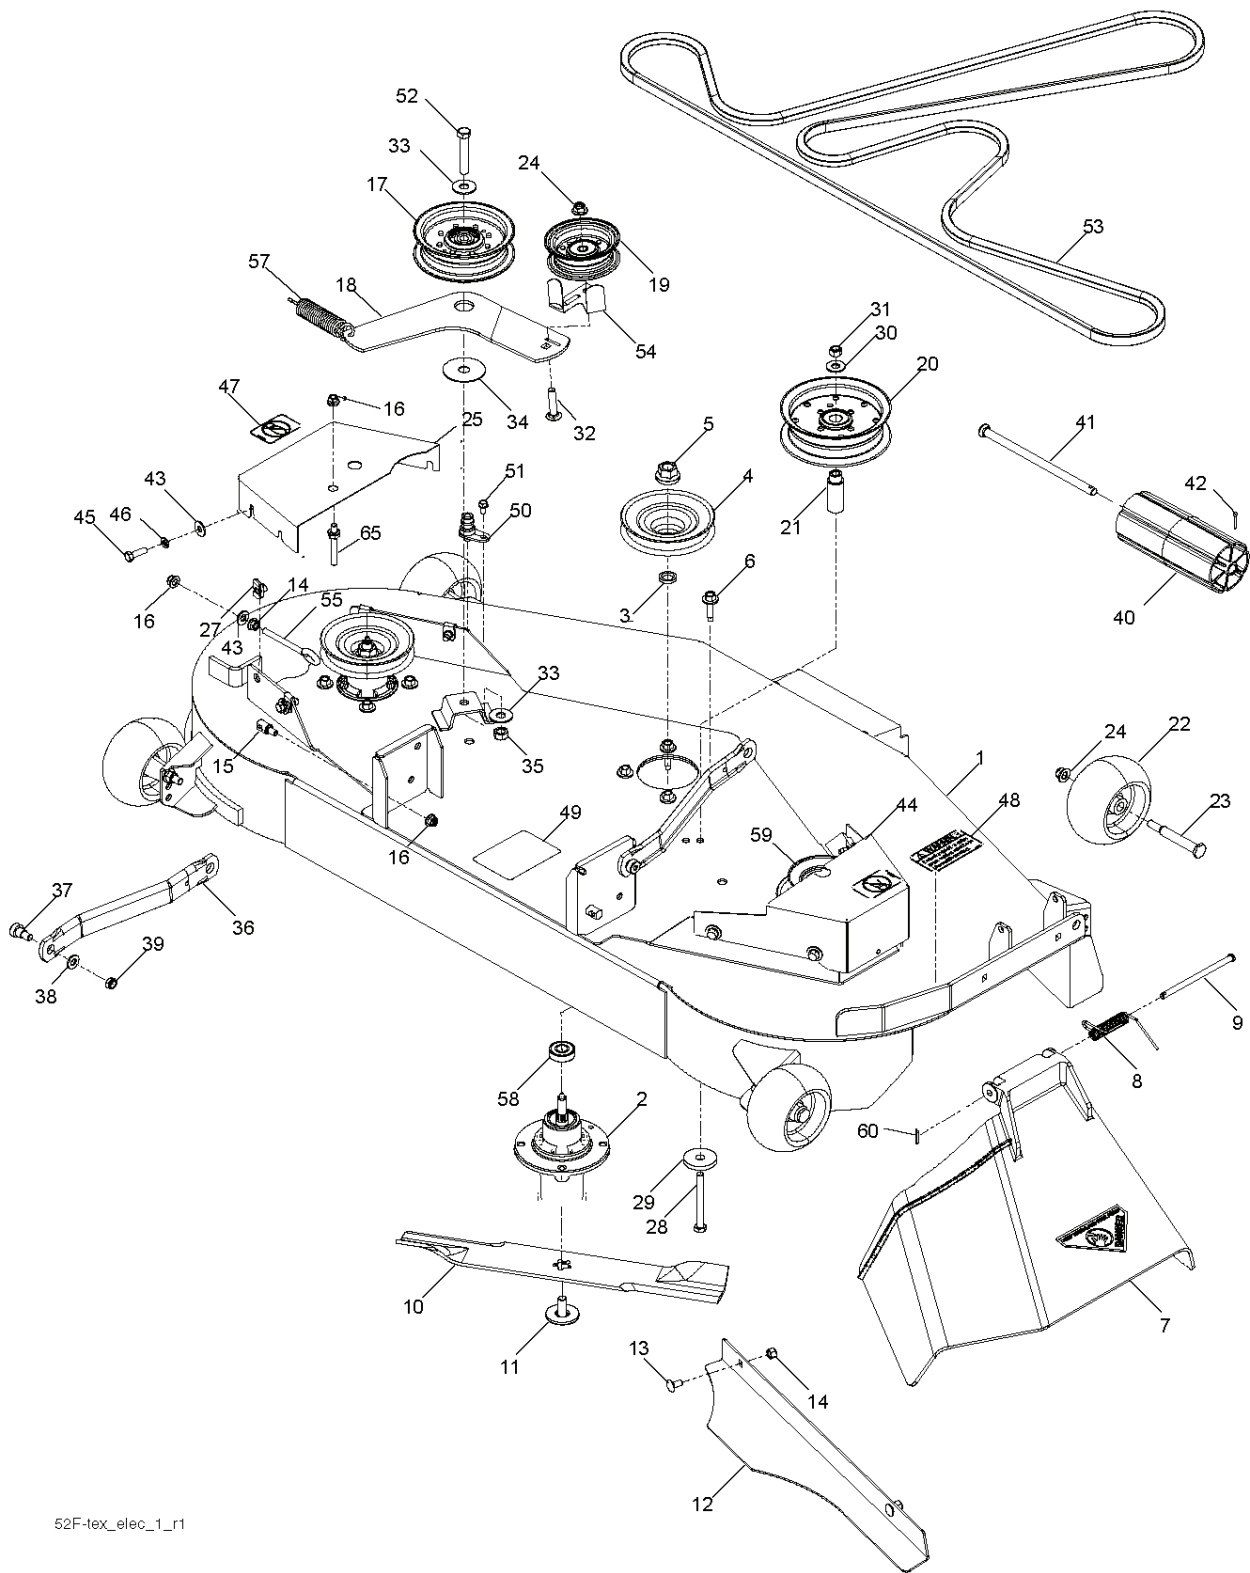

SPARK ARRESTER KIT

engine-tex_Kawa-2cyl_9

REF.	PART NO.	DESCRIPTION	REMARK	QTY.	KIT
1	000000000	W/O DESCRIPTION	ENGINE KAWA MODEL NO. FR730V-AS04	1	
2	532149723	MUFFLER		1	
9	532408667	INSERT REFLECTIVE LH		1	
11	532179335	CLUTCH		1	
12	532194343	PULLEY		1	
15	532422804	TANK FUEL		1	
18	532430217	HUB CAP		1	
20	532424341	CONTROL THROTTLE		1	
21	532416358	SCREW		1	
22	532191596	COMMA*RPLPAR 532187767428		1	
28	532401135	LINE.FUEL.64"REAR.EMIS		1	
29	532137180	SPARK ARRESTER KIT		1	
37	532123487	HOSE CLAMP		1	
41	532126197	WASHER		1	
42	810040700	WASHER		1	
45	873510400	NUT		1	
62	532434017	SHIELD		1	
69	532178151	MUFFLER GASKET		1	
70	532424765	EXHAUST	LH	1	
71	532424766	EXHAUST	RH	1	
85	532179953	BOLT		1	
86	532184362	NUT		1	
87	532198239	BOLT		1	
90	817000616	SCREW		1	
91	532187495	BUSHING		1	
92	817120616	SCREW		1	
116	532424659	KNOB SOFT TOUCH		1	
117	532420828	VALVE FUEL RESERVE		1	

REF.	PART NO.	DESCRIPTION	REMARK	QTY.	KIT
1	581578901	DECAL		1	
2	581724301	DECAL		1	
3	581580002	DECAL		1	
4	532418600	DECAL		1	
5	532426209	DECAL		1	
6	581724401	DECAL		1	
9	532145005	DECAL		1	
14	532440390	DECAL		1	
15	532423829	DECAL		1	
16	581627301	DECAL		1	
17	532439667	DECAL		1	
	532166960	DECAL		1	
	532401771	FOOTREST	LH	1	
	532403773	FOOTREST	RH	1	