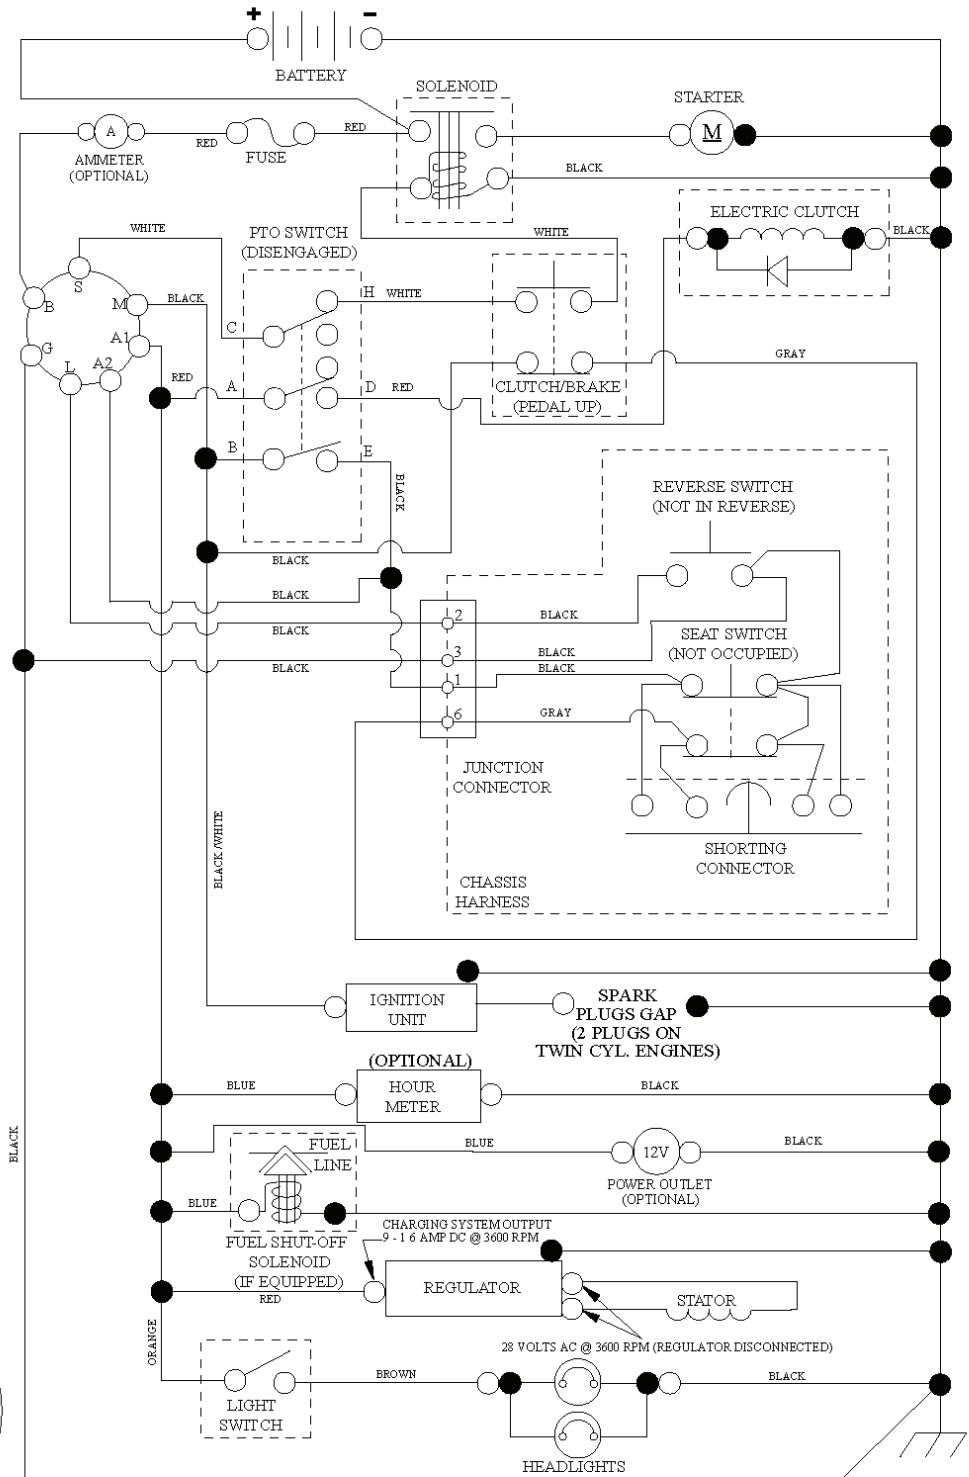

POSITION	CIRCUIT	"MAKE"
OFF	M+G+A1	
RUN/OVERRIDE	B+A1	
RUN	B+A1	L+A2
START	B+S+A1	

WIRING INSULATED CLIPS
NOTE: IF WIRING INSULATED
CLIPS WERE REMOVED FOR
SERVICING OF UNIT, THEY
SHOULD BE RE-INSTALLED TO
PROPERLY SECURE YOUR
WIRING.

●
NON-REMOVABLE
CONNECTIONS

○
REMOVABLE
CONNECTIONS