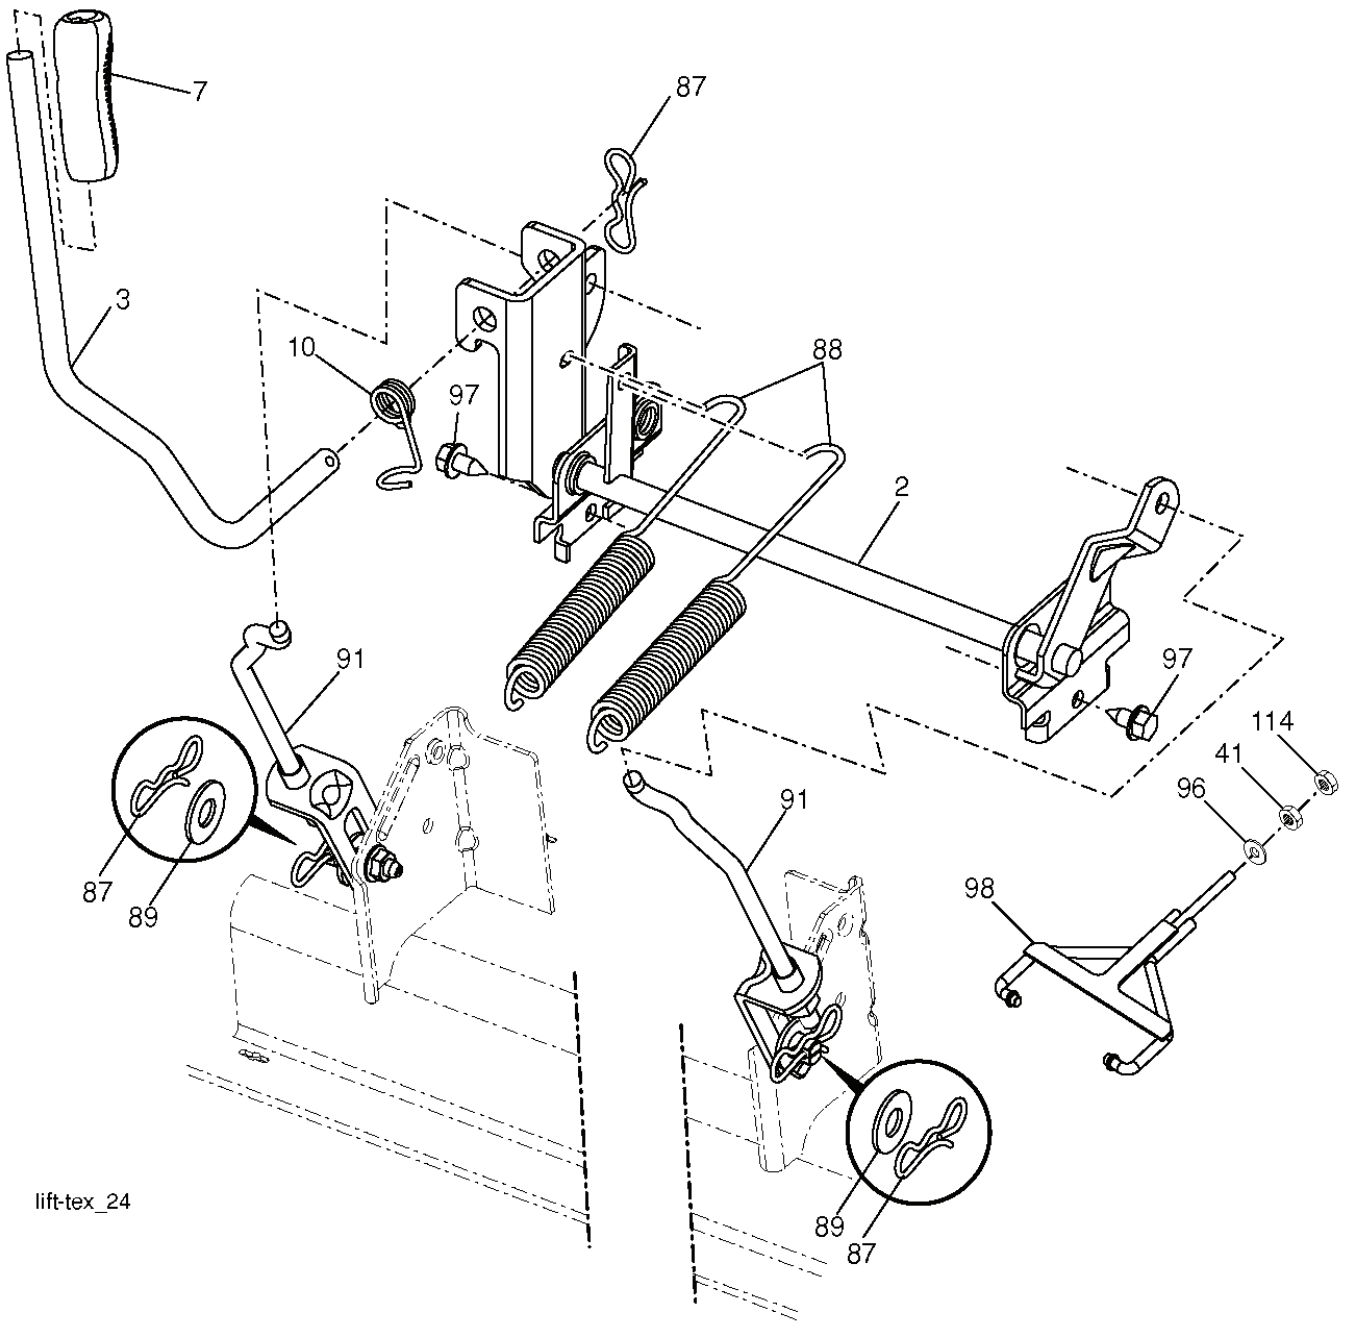

REF.	PART NO.	DESCRIPTION	REMARK	QTY.	KIT
1	575438003	DECK		1	
2	539112170	HOUSING ASSY		1	
3	539107520	WASHER		1	
4	532107521	PULLEY		1	
5	539107590	NUT		1	
6	539107630	SCREW		1	
7	539110733	CHUTE		1	
8	539110735	SPRING		1	
9	539110736	CLEVIS PIN		1	
10	574870801	BLADE		1	
11	539107522	BOLT		1	
12	574875002	PLATE		1	
13	539990799	BOLT		1	
14	539990717	NUT		1	
15	532195161	STUD		1	
16	539112899	NUT. 5/16-18. NYLOC		1	
17	532196104	PULLEY		1	
18	574841802	ARM		1	
19	532177968	PULLEY		1	
20	539132728	PULLEY		1	
21	575224501	BUSHING		1	
22	539107610	WHEEL		1	
23	539107608	BOLT		1	
24	521996501	NUT		1	
25	575224702	SHIELD		1	
27	539104763	CLIP		1	
28	539108271	BOLT		1	
29	539106504	WASHER		1	
30	539990517	WASHER		1	
31	539976979	NUT		1	
32	539990923	RHSNB 3/8-16X1-3/4 GR 5 ZD		1	
33	539104864	WASHER		1	
34	532178515	WASHER		1	
35	539119124	NUT		1	
36	532195185	ARM		1	
37	539113621	SB 3/8-16 X 3/8 SKT HD ZD		1	
38	539990122	WASHER		1	
39	539200282	NUT		1	
40	532176066	ROLLER		1	
41	532179127	ROD ROLLER NOSE		1	
42	532194208	PIN		1	
43	539990692	WASHER		1	
44	575320002	SHIELD		1	
45	539990209	SCREW		1	
46	539990187	WASHER		1	
47	539105743	DECAL		1	
48	539113224	DECAL		1	
49	532198785	LABEL		1	
50	532415598	HOSE COUPLING		1	
51	539108461	SCREW		1	
52	539104870	BOLT		1	
53	574845603	BELT		1	
54	575224301	GUARD		1	
55	539115574	EYE BOLT		1	
56	539990585	NUT		1	
57	539106850	SPRING		1	
58	539112050	BALL BEARING		1	
59	575352901	PULLEY		1	
60	532169484	PIN		1	
61	532404851	ROD		1	
62	819131312	WASHER		1	
63	532194208	PIN		1	
	532445361	DECK SHELL ASSY		1	

lift-tex_24