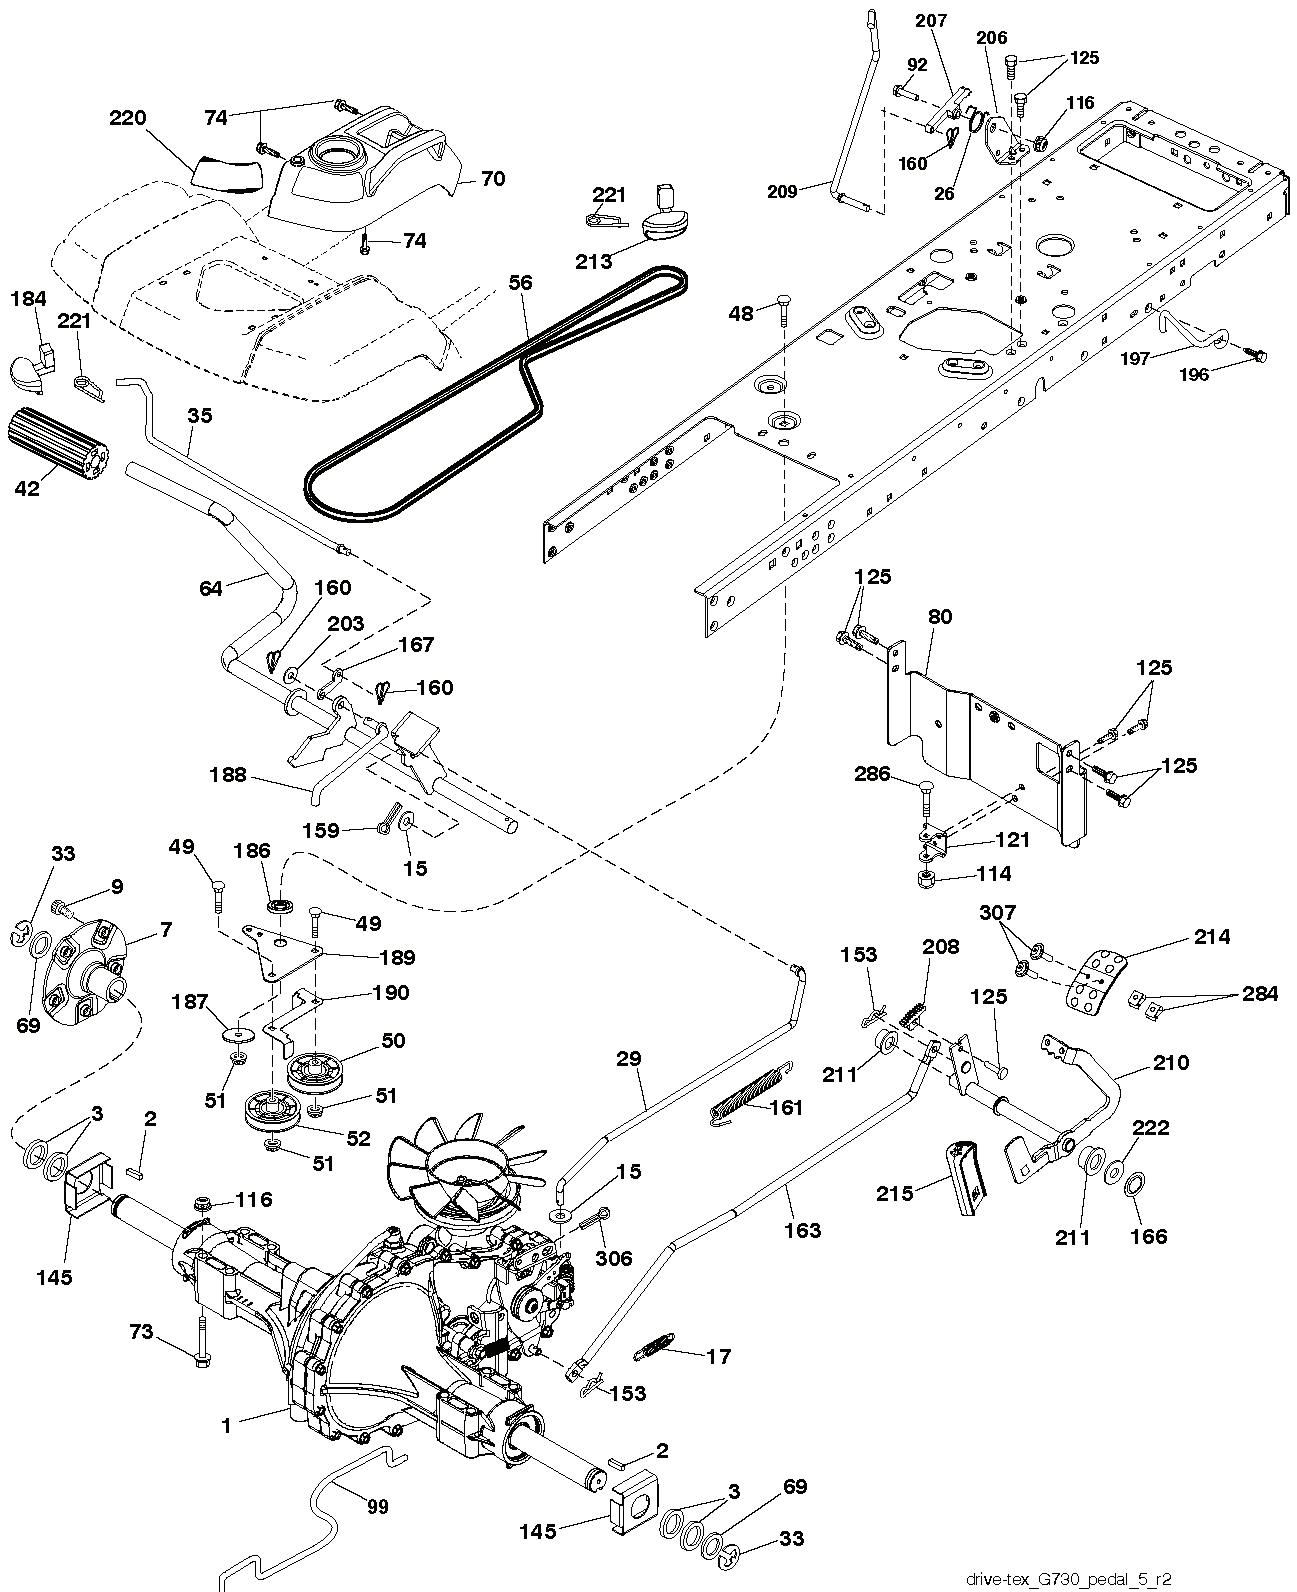

REF.	PART NO.	DESCRIPTION	REMARK	QTY.	KIT
1	000000000	W/O DESCRIPTION	* Transaxle, Hydro G7-BCBB-1XDC-1FCA	1	
2	532007070	KEY		1	
3	532007563	WASHER		1	
7	532199837	WHEEL		1	
9	532140080	BOLT		1	
15	819131316	WASHER		1	
17	532197296	SPRING		1	
26	532199679	SPRING		1	
29	532418186	*MUD TIE AND WHEEL FRONT PASSE		1	
33	812000053	E-CLIP		1	
35	583864501	ROD		1	
42	532124872	PEDAL RUBBER		1	
48	872110612	BOLT		1	
49	872110614	BOLT		1	
50	532194327	PULLEY		1	
51	873900600	NUT		1	
52	532194326	PULLEY		1	
56	532420807	BELT		1	
64	532197865	SHAFT		1	
69	532123800	WASHER		1	
70	532400530	PANEL		1	
73	874490548	BOLT		1	
74	532142432	SCREW		1	
80	532418184	STRAP TORQUE		1	
92	874760520	BOLT		1	
99	532418188	*1 FRONT MUD TIRE AND ALLOY W		1	
114	873800500	LOCK NUT		1	
116	873900500	NUT		1	
121	532175611	CHAPPE DE FIXATION		1	
125	817000512	SCREW		1	
145	532163168	WASHER		1	
153	532124788	RETAINER RING		1	
159	876020412	SPLIT PIN		1	
160	532169484	PIN		1	
161	532105709	SPRING		1	
163	532418185	*MUD TIRE AND WHEEL FRONT 1		1	
166	532429164	NUT		1	
167	532405257	LATCH		1	
184	532403118	CONTROL		1	
186	532194321	SPACER		1	
187	819133210	WASHER		1	
188	532194323	LINK		1	
189	532407504	DECAL		1	
190	532407505	SPRING		1	
196	817000616	SCREW		1	
197	532199769	BRACKET		1	
203	819111116	WASHER		1	
206	532197867	BRACKET		1	
207	532197868	LATCH		1	
208	532197869	SUPPORT		1	
209	532199592	ROD		1	
210	532197860	ARM	RH	1	
211	532120183	BEARING		1	
213	532403119	CONTROL		1	
214	532416863	PEDAL FORWARD.HUSQVARNA.DEALER		1	
215	532401723	PEDAL		1	
220	532198908	LENS	RH	1	
221	532403187	SPRING		1	
222	879212010	WASHER		1	
284	532417693	NUT		1	
286	872010520	BOLT		1	
306	876020416	SPLIT PIN		1	
307	874180412	SCREW		1	
			REMARK		KIT