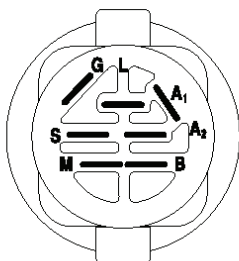

IGNITION SWITCH

POSITION	CIRCUIT	"MAKE"
OFF	M+G+A1	
RUN/OVERRIDE	B+A1	
RUN	B+A1	L+A2
START	B+S+A1