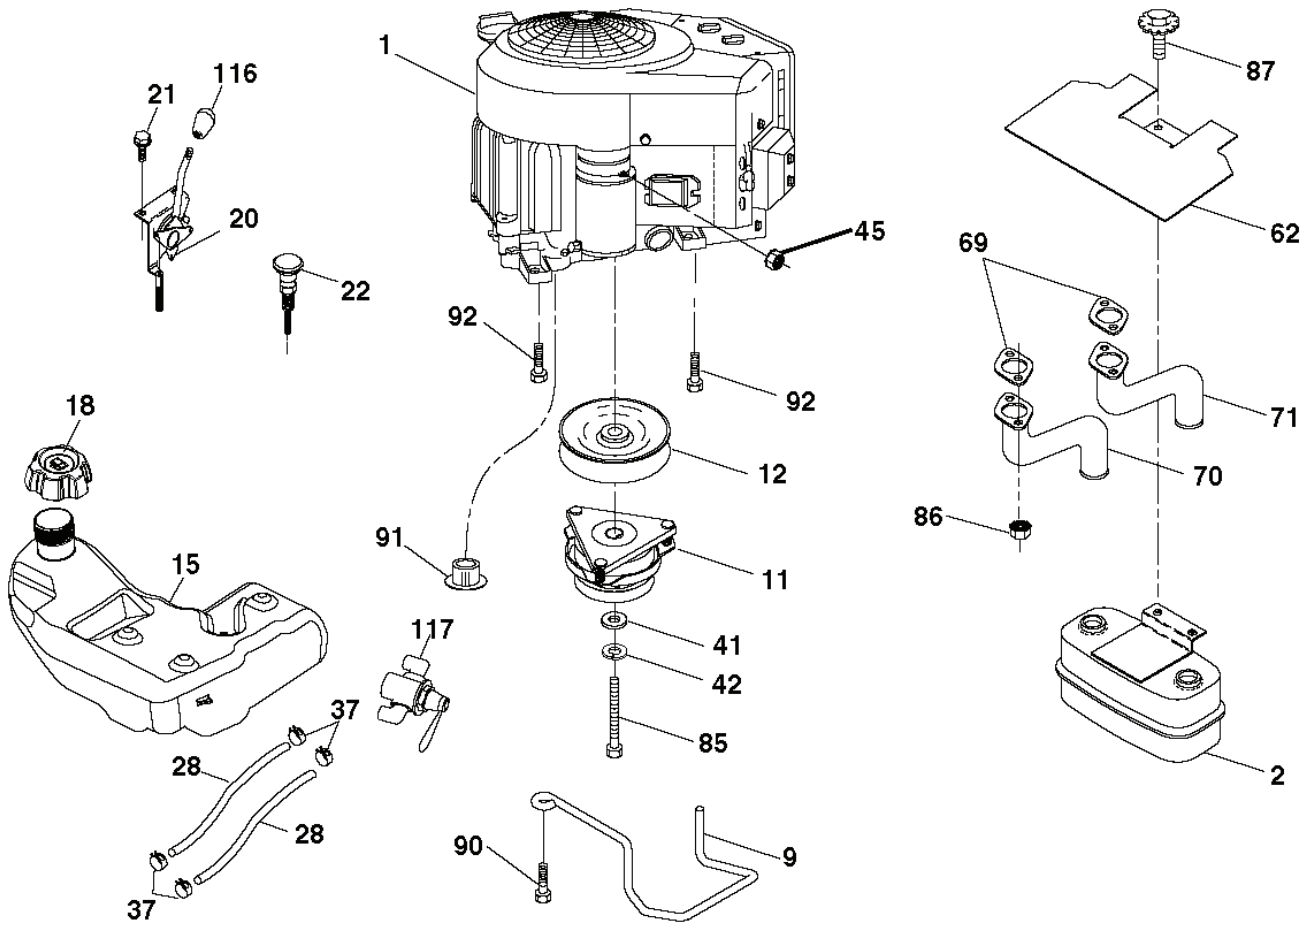

GTH26V52 LS, 96043011800, 2010-11

SPARE PARTS LIST

T14S

With 12V Outlet Option

This inset diagram shows the optional 12V outlet configuration. It includes a 12V outlet (103) and a component (59) connected to the main power line.

REF.	PART NO.	DESCRIPTION	REMARK	QTY.	KIT
1	532163465	BATTERY		1	
2	874760412	BOLT		1	
8	532186491	BOX		1	
16	532176138	MICRO SWITCH		1	
21	532400252	HARNESS		1	
22	532004152	BULB		1	
24	532400253	CABLE		1	
25	532412895	CABLE.STARTER.6G.BL/RE*SUBS/2*		1	
26	532175158	FUSE		1	
27	873510400	NUT		1	
28	532145491	CABLE		1	
29	532401545	SWITCH		1	
30	532193350	IGNITION MODULE		1	
33	532411933	KEY		1	
34	532110712	SWITCH		1	
40	532402167	CABLE		1	
41	817720408	SCREW		1	
42	532131563	COVER		1	
43	532192507	SOLENOID		1	
45	532425270	GAUGE		1	
46	532425271	GAUGE		1	
50	532174651	SWITCH		1	
55	817060512	SCREW		1	
59	532400303	OUTLET-12 VOLT		1	
71	532194276	CABLE ASSY		1	
79	532175242	HOLDER		1	
90	532435395	TERMINAL COVER		1	
91	532190270	STRAP BATTERY MOUNT FRO		1	
99	817670412	SCREW		1	
100	819091416	WASHER		1	
103	532421747	HARNESS		1	
141	532421225	KIT.G700/G730.ROS.SERV(71750)		1	

REF.	PART NO.	DESCRIPTION	REMARK	QTY.	KIT
1	581578901	DECAL		1	
2	581724301	DECAL		1	
3	581580002	DECAL		1	
4	532418600	DECAL		1	
5	532426209	DECAL		1	
6	581724401	DECAL		1	
9	532145005	DECAL		1	
14	532440390	DECAL		1	
15	532423829	DECAL		1	
16	581627301	DECAL		1	
17	532439667	DECAL		1	
	532166960	DECAL		1	
	532401771	FOOTREST	LH	1	
	532403773	FOOTREST	RH	1	