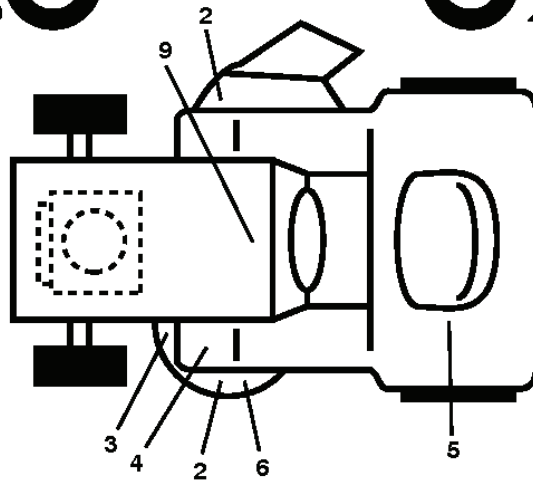

GTH26V52 LS, 96043011800, 2010-11

SPARE PARTS LIST

T14S

With 12V Outlet Option

This inset diagram shows the optional 12V outlet configuration. It includes a 12V outlet (103) and a component (59) connected to the main power line.

SPARK ARRESTER KIT

engine-tex_Kawa-2cyl_9

REF.	PART NO.	DESCRIPTION	REMARK	QTY.	KIT
1	000000000	W/O DESCRIPTION	ENGINE KAWA MODEL NO. FR730V-AS04	1	
2	532149723	MUFFLER		1	
9	532408667	INSERT REFLECTIVE LH		1	
11	532179335	CLUTCH		1	
12	532194343	PULLEY		1	
15	532422804	TANK FUEL		1	
18	532430217	HUB CAP		1	
20	532424341	CONTROL THROTTLE		1	
21	532416358	SCREW		1	
22	532191596	COMMA*RPLPAR 532187767428		1	
28	532401135	LINE.FUEL.64"REAR.EMIS		1	
29	532137180	SPARK ARRESTER KIT		1	
37	532123487	HOSE CLAMP		1	
41	532126197	WASHER		1	
42	810040700	WASHER		1	
45	873510400	NUT		1	
62	532434017	SHIELD		1	
69	532178151	MUFFLER GASKET		1	
70	532424765	EXHAUST	LH	1	
71	532424766	EXHAUST	RH	1	
85	532179953	BOLT		1	
86	532184362	NUT		1	
87	532198239	BOLT		1	
90	817000616	SCREW		1	
91	532187495	BUSHING		1	
92	817120616	SCREW		1	
116	532424659	KNOB SOFT TOUCH		1	
117	532420828	VALVE FUEL RESERVE		1	

REF.	PART NO.	DESCRIPTION	REMARK	QTY.	KIT
1	581578901	DECAL		1	
2	581724301	DECAL		1	
3	581580002	DECAL		1	
4	532418600	DECAL		1	
5	532426209	DECAL		1	
6	581724401	DECAL		1	
9	532145005	DECAL		1	
14	532440390	DECAL		1	
15	532423829	DECAL		1	
16	581627301	DECAL		1	
17	532439667	DECAL		1	
	532166960	DECAL		1	
	532401771	FOOTREST	LH	1	
	532403773	FOOTREST	RH	1	

wheel_art_1-vgt

REF.	PART NO.	DESCRIPTION	REMARK	QTY.	KIT
1	532059192	CAP VALVE		1	
2	532065139	NIPPLE		1	
3	532181839	RIM ASSY	FRONT	1	
4	532008134	HOSE	Front (Service Item Only)	1	
5	532161024	TIRE FRONT	FRONT	1	
6	532124957	FITTING	Front Wheel Only	1	
7	532124959	BEARING	Front Wheel Only	1	
8	532175039	HUB CAP	Front Wheel Only	1	
9	532170453	TIRE REAR	REAR	1	
10	532007154	HOSE	Rear (Service Item Only)	1	
11	532144510	WHEEL	REAR	1	
	532144334	SEALING FOAM	10 oz. Tube	1	