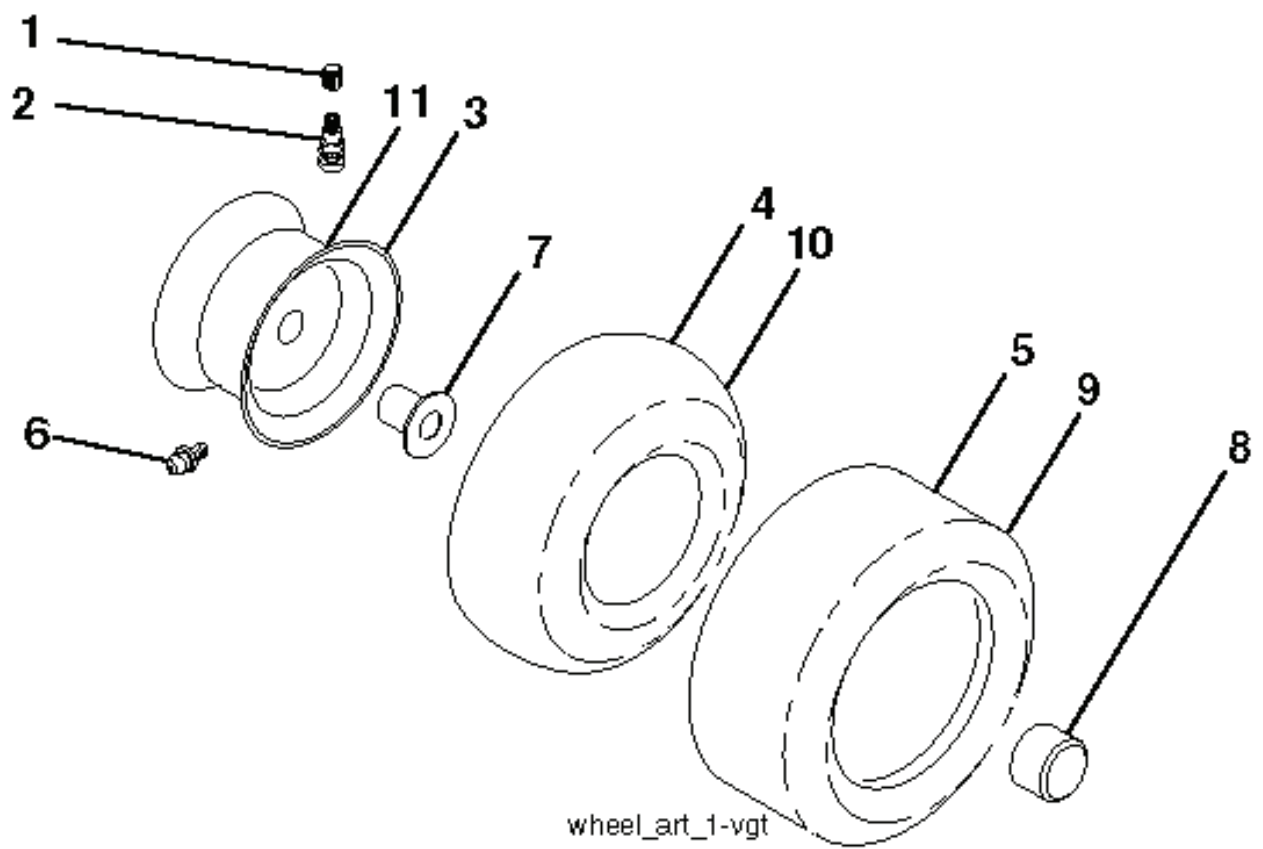

PTO SWITCH
(MATING SIDE)

IGNITION SWITCH

POSITION	CIRCUIT	"MAKE"
OFF	M+G+A1	
RUN/OVERRIDE	B+A1	
RUN	B+A1	L+A2
START	B+S+A1	

CHASSIS HARNESS
CONNECTOR
(MATING SIDE)

DASH HARNESS
CONNECTOR

WIRING INSULATED CLIPS
NOTE: IF WIRING INSULATED
CLIPS WERE REMOVED FOR
SERVICING OF UNIT, THEY
SHOULD BE RE-INSTALLED TO
PROPERLY SECURE YOUR
WIRING.

●
NON-REMOVABLE
CONNECTIONS

○
REMOVABLE
CONNECTIONS

seal-tex_6.5SL_3

REF.	PART NO.	DESCRIPTION	REMARK	QTY.	KIT
1	532424073	SEAT W/ARMREST		1	
2	532180166	BRACKET		1	
3	532140675	STRAP		1	
6	873800600	NUT		1	
7	532124181	SPRING		1	
8	532171877	BOLT		1	
10	532196977	PLATE		1	
21	532171852	BOLT		1	
37	873800500	LOCK NUT		1	
40	532425919	HANDLE		1	
41	532198200	SPRING		1	
43	874760612	BOLT		1	
44	819133812	WASHER		1	

REF.	PART NO.	DESCRIPTION	REMARK	QTY.	KIT
1	532416480	STEERING WHEEL		1	
2	532195968	SHAFT	FRONT	1	
4	532403089	SPINDLE SHAFT	LH	1	
5	532403090	SPINDLE SHAFT	RH	1	
6	532124931	WASHER		1	
7	532121748	WASHER		1	
8	812000029	RETAINER RING		1	
9	532121232	HUB CAP		1	
13	532121749	WASHER		1	
14	810040600	WASHER		1	
15	873540600	NUT		1	
16	532408219	SHAFT		1	
19	532194729	PLATE		1	
21	532186737	ADAPTER		1	
22	532420537	SUPPORT		1	
26	532415987	KNOB		1	
28	817000612	SCREW		1	
35	532194732	PLATE		1	
45	819183812	WASHER		1	
50	873900600	NUT		1	
51	873940800	NUT		1	
53	532188967	WASHER		1	
54	874760636	BOLT		1	
55	532414736	SPACER		1	
58	532194747	BOLT		1	
59	532194748	WASHER		1	
60	873971000	NUT		1	
61	532194740	LINK	LH	1	
62	532194741	LINK	RH	1	
63	817000512	SCREW		1	
64	532199849	SPRING RETAINER		1	
65	532194734	BRACKET	FRONT	1	
66	871020748	BOLT		1	
67	532194737	BUSHING	FRONT	1	
68	873900700	NUT		1	
69	532199162	WASHER		1	
70	532196197	BRACKET		1	
78	532057079	WASHER		1	