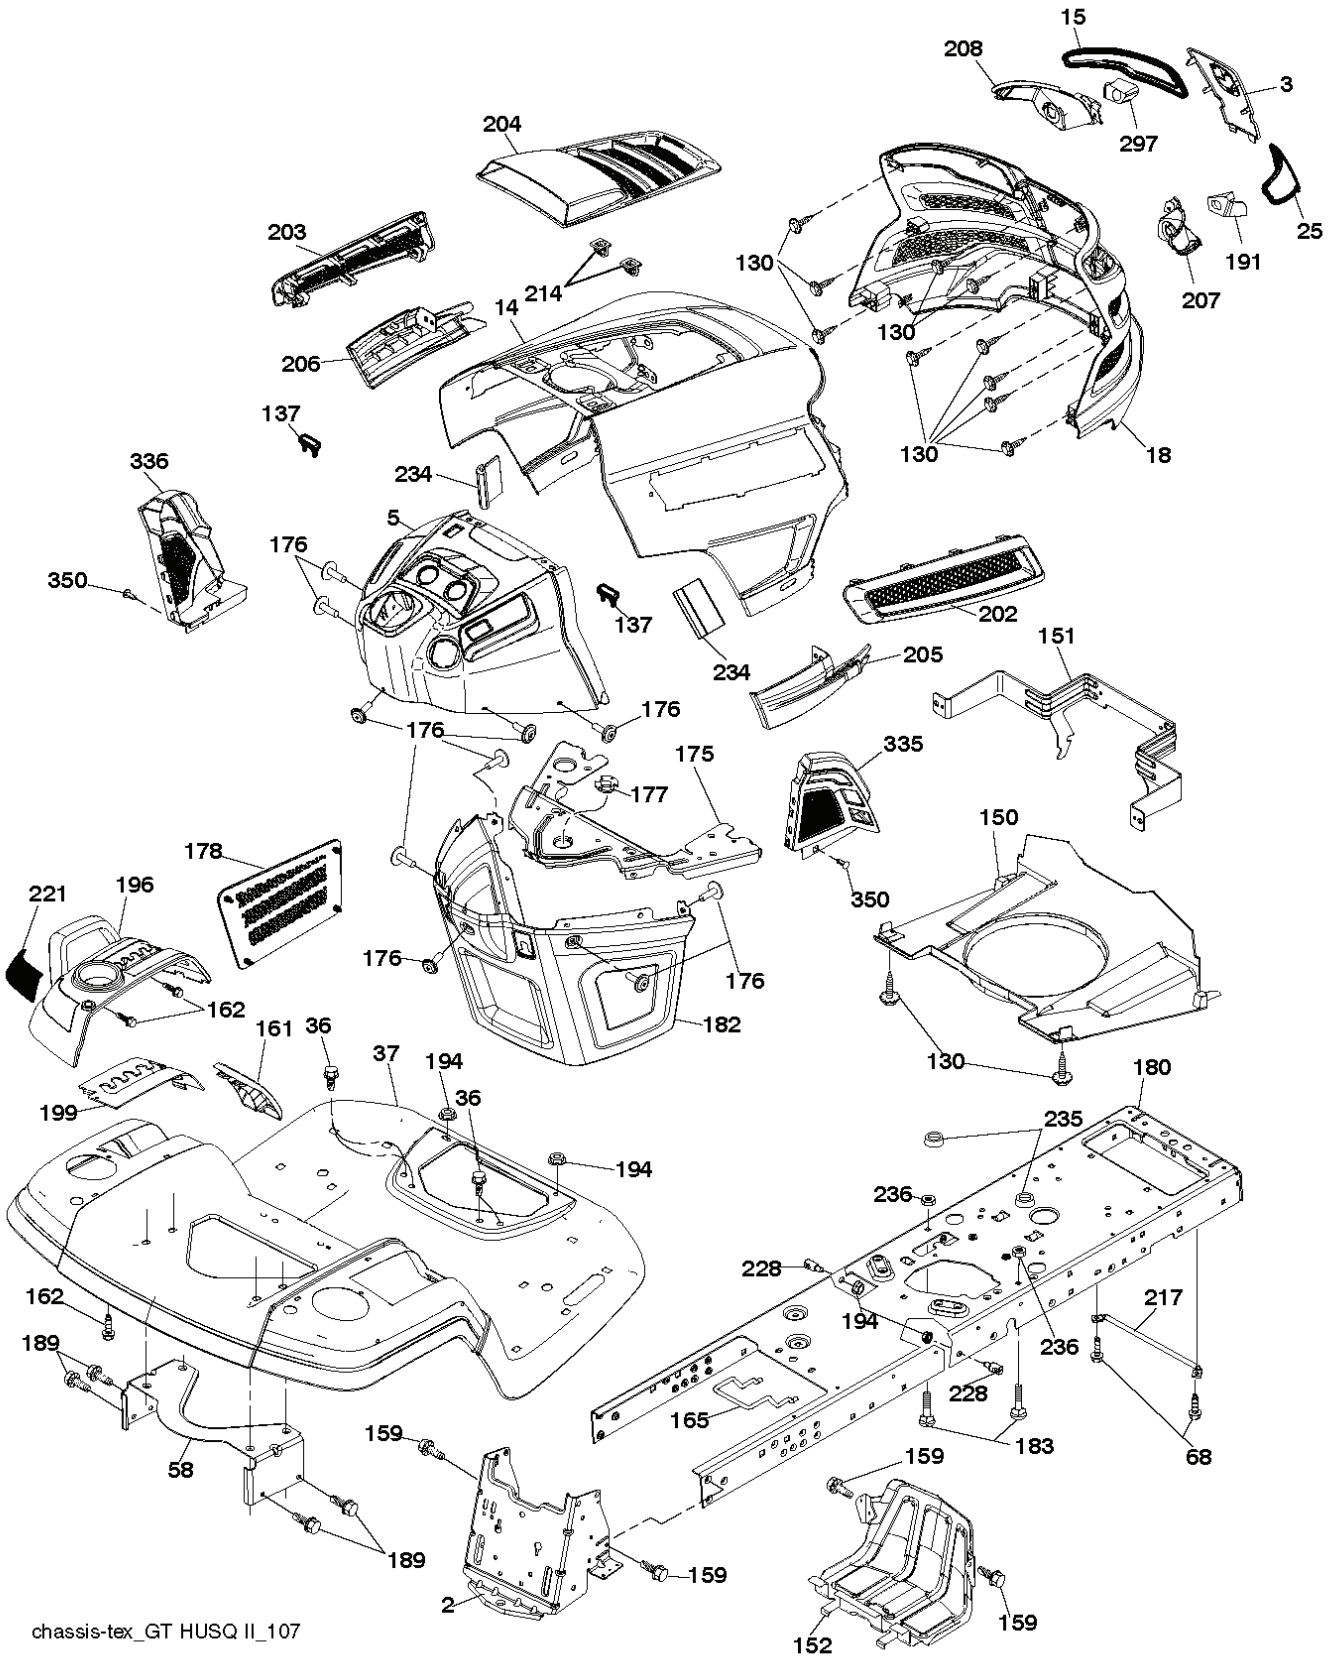

chassis-tex_GT HUSQ II_107

REF.	PART NO.	DESCRIPTION	REMARK	QTY.	KIT
2	580434401	DRAW BAR		1	
3	532444481	LOGOTYPE		1	
5	532437470	DASH		1	
14	532441177	HOOD		1	
15	532439733	LENS	LH	1	
18	532440653	GRILLE		1	
25	532439732	LENS	RH	1	
36	817060512	SCREW		1	
37	532401825	FENDER		1	
58	532194314	BRACKET		1	
68	817490508	SCREW		1	
130	532416358	SCREW		1	
137	532407590	DAMPING PIECE		1	
150	532439774	AIR DUCT		1	
151	532436670	BRACKET		1	
152	532439870	SHIELD		1	
159	817000612	SCREW		1	
161	532401826	CONSOLE		1	
162	532142432	SCREW		1	
165	532194330	SUPPORT		1	
175	532196304	SUPPORT		1	
176	532400776	SCREW		1	
177	532195227	BUSHING		1	
178	532199782	NET		1	
180	532194260	CHASSIS		1	
182	532406859	DASH		1	
183	874520520	BOLT		1	
189	817000512	SCREW		1	
191	532437455	INSERT		1	
194	873900500	NUT		1	
196	532417778	CONSOLE		1	
199	532198259	PLATE		1	
202	532439728	COVER	RH	1	
203	532439727	COVER	LH	1	
204	532435714	COVER		1	
205	532439730	SKIRT	RH	1	
206	532439729	SKIRT	LH	1	
207	532439734	CUP	RH	1	
208	532439735	CUP	LH	1	
214	532199145	CLIP		1	
217	532409167	ROD		1	
221	532198909	LENS	LH	1	
228	532195161	STUD		1	
234	532404742	DAMPING PIECE		1	
235	532406129	SPACER		1	
236	873930500	NUT		1	
297	532437456	INSERT		1	
335	532448204	COVER		1	
336	532439846	COVER		1	
350	532445143	CLIP		1	
	532431882	GUARD		1