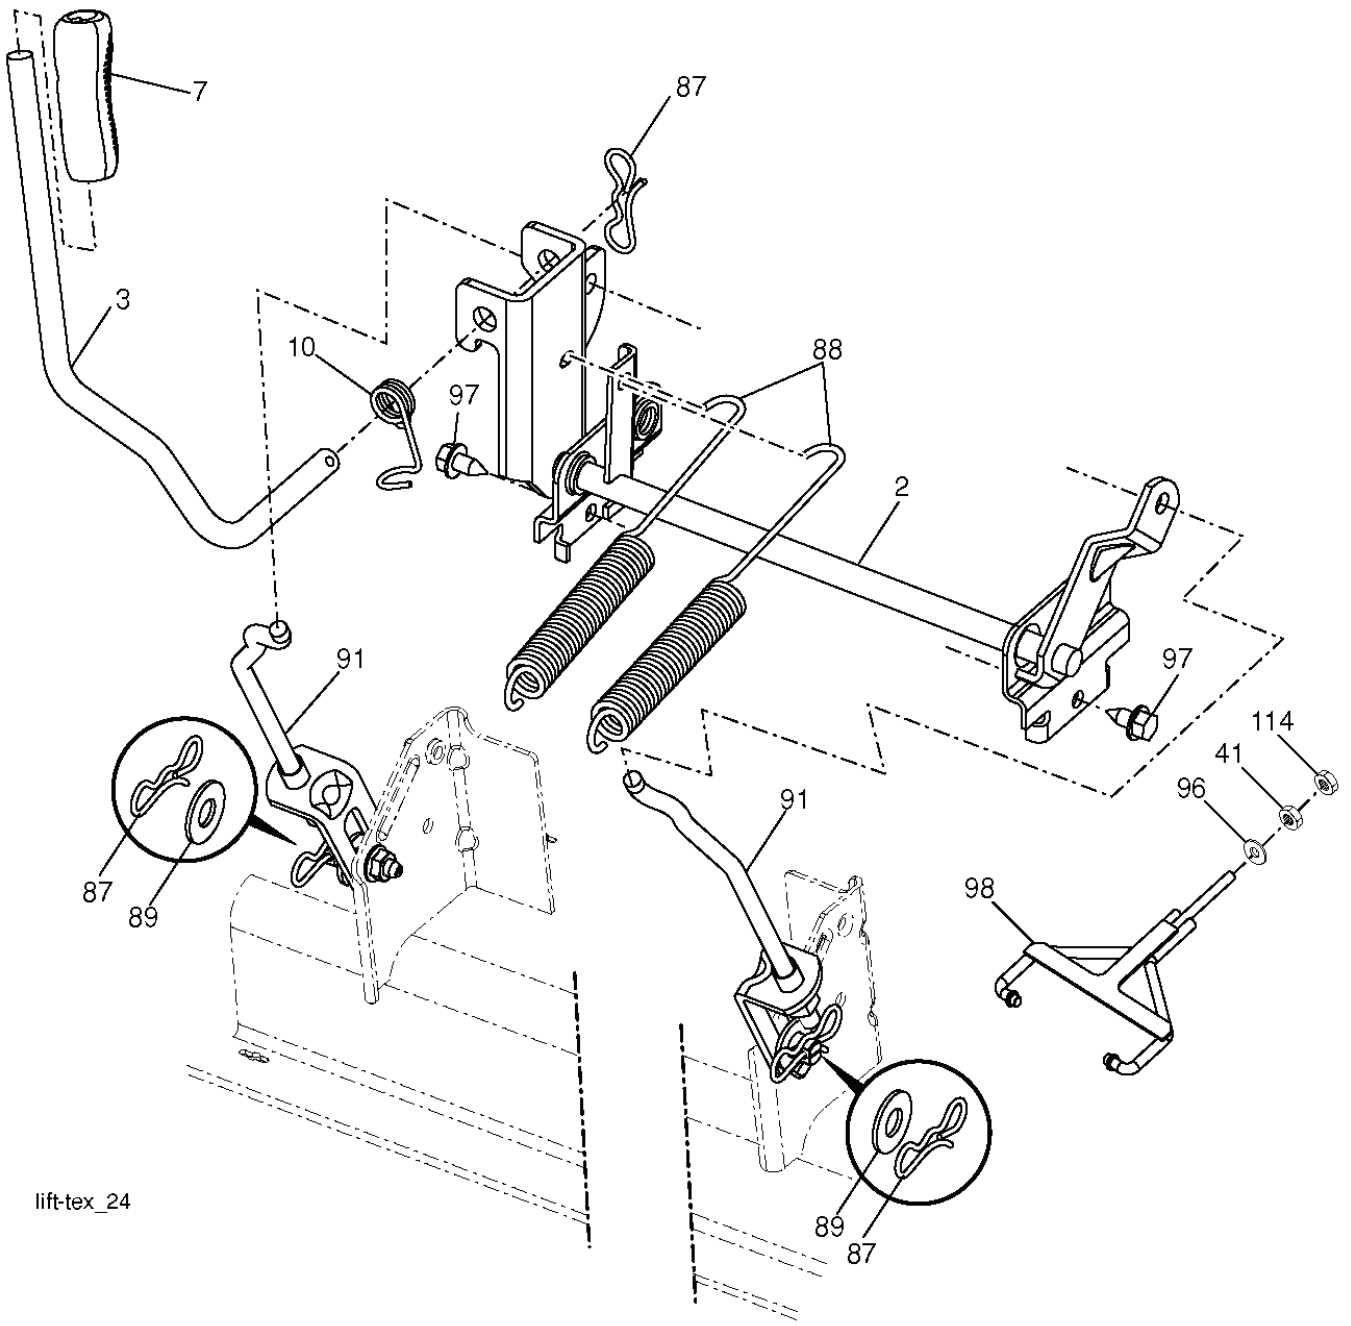

PTO SWITCH
(MATING SIDE)

IGNITION SWITCH

POSITION	CIRCUIT	"MAKE"
OFF	M+G+A1	
RUN/OVERRIDE	B+A1	
RUN	B+A1	L+A2
START	B+S+A1	

CHASSIS HARNESS
CONNECTOR
(MATING SIDE)

DASH HARNESS
CONNECTOR

WIRING INSULATED CLIPS
NOTE: IF WIRING INSULATED
CLIPS WERE REMOVED FOR
SERVICING OF UNIT, THEY
SHOULD BE RE-INSTALLED TO
PROPERLY SECURE YOUR
WIRING.

NON-REMOVABLE
CONNECTIONS

REMOVABLE
CONNECTIONS

REF.	PART NO.	DESCRIPTION	REMARK	QTY.	KIT
1	575438003	DECK		1	
2	539112170	HOUSING ASSY		1	
3	539107520	WASHER		1	
4	532107521	PULLEY		1	
5	539107590	NUT		1	
6	539107630	SCREW		1	
7	539110733	CHUTE		1	
8	539110735	SPRING		1	
9	539110736	CLEVIS PIN		1	
10	574870801	BLADE		1	
11	539107522	BOLT		1	
12	574875002	PLATE		1	
13	539990799	BOLT		1	
14	539990717	NUT		1	
15	532195161	STUD		1	
16	539112899	NUT. 5/16-18. NYLOC		1	
17	532196104	PULLEY		1	
18	574841802	ARM		1	
19	532177968	PULLEY		1	
20	539132728	PULLEY		1	
21	575224501	BUSHING		1	
22	539107610	WHEEL		1	
23	539107608	BOLT		1	
24	521996501	NUT		1	
25	575224702	SHIELD		1	
27	539104763	CLIP		1	
28	539108271	BOLT		1	
29	539106504	WASHER		1	
30	539990517	WASHER		1	
31	539976979	NUT		1	
32	539990923	RHSNB 3/8-16X1-3/4 GR 5 ZD		1	
33	539104864	WASHER		1	
34	532178515	WASHER		1	
35	539119124	NUT		1	
36	532195185	ARM		1	
37	539113621	SB 3/8-16 X 3/8 SKT HD ZD		1	
38	539990122	WASHER		1	
39	539200282	NUT		1	
40	532176066	ROLLER		1	
41	532179127	ROD ROLLER NOSE		1	
42	532194208	PIN		1	
43	539990692	WASHER		1	
44	575320002	SHIELD		1	
45	539990209	SCREW		1	
46	539990187	WASHER		1	
47	539105743	DECAL		1	
48	539113224	DECAL		1	
49	532198785	LABEL		1	
50	532415598	HOSE COUPLING		1	
51	539108461	SCREW		1	
52	539104870	BOLT		1	
53	574845603	BELT		1	
54	575224301	GUARD		1	
55	539115574	EYE BOLT		1	
56	539990585	NUT		1	
57	539106850	SPRING		1	
58	539112050	BALL BEARING		1	
59	575352901	PULLEY		1	
60	532169484	PIN		1	
61	532404851	ROD		1	
62	819131312	WASHER		1	
63	532194208	PIN		1	
	532445361	DECK SHELL ASSY		1	