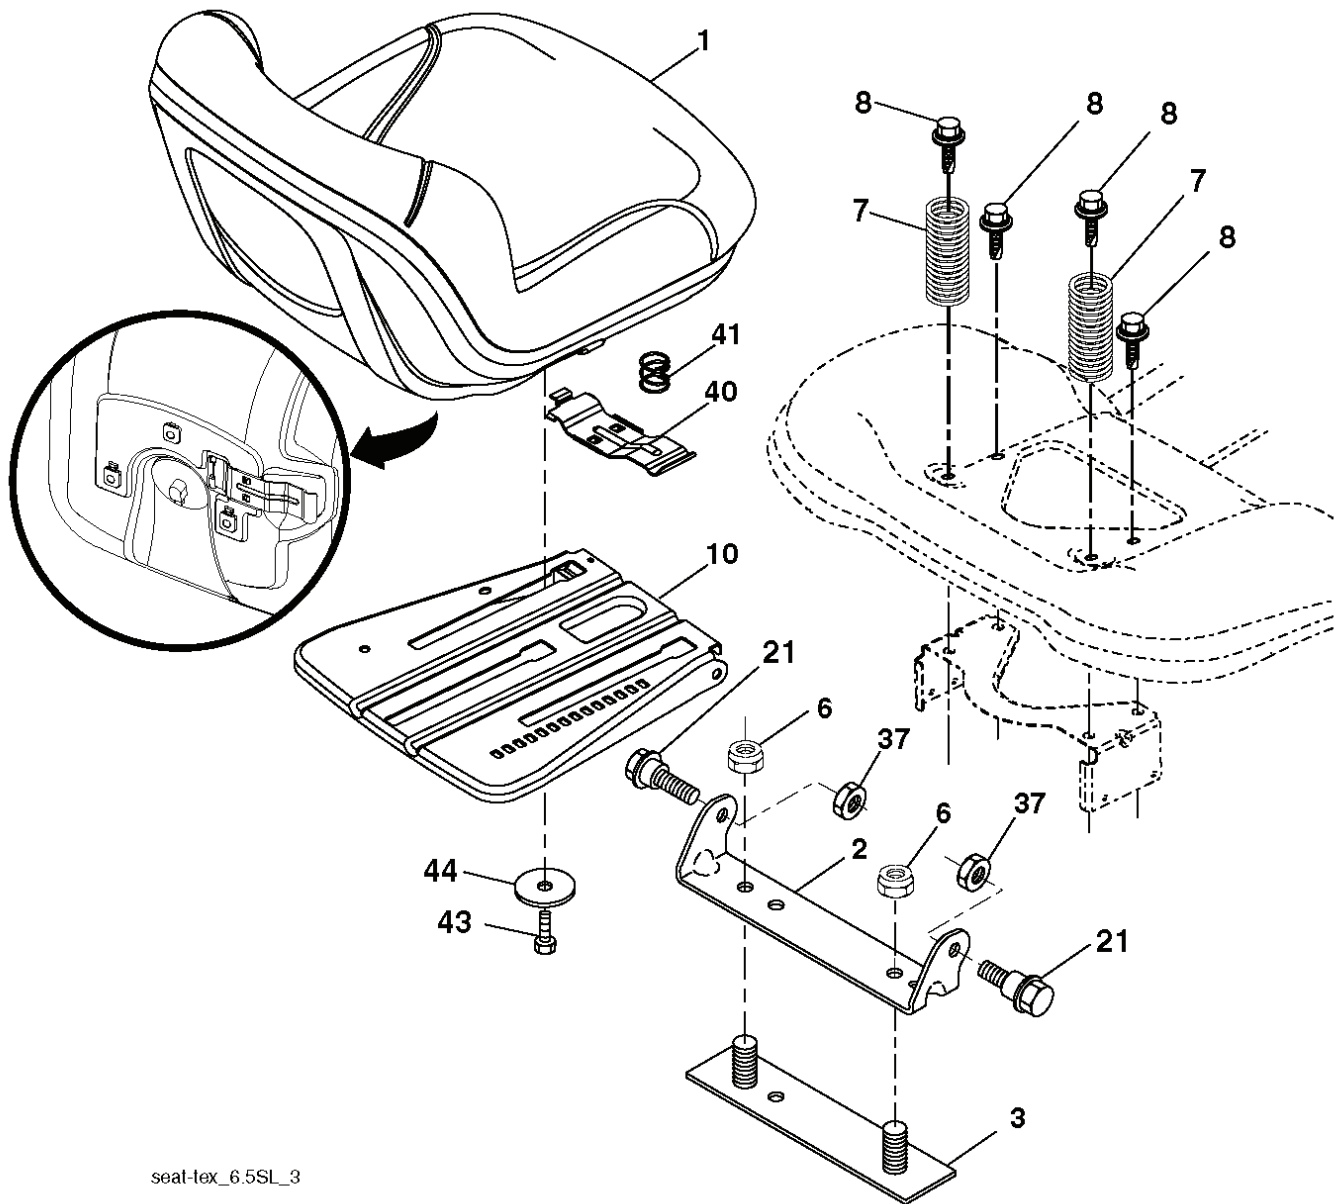

seal-tex_6.5SL_3

REF.	PART NO.	DESCRIPTION	REMARK	QTY.	KIT
1	532424073	SEAT W/ARMREST		1	
2	532180166	BRACKET		1	
3	532140675	STRAP		1	
6	873800600	NUT		1	
7	532124181	SPRING		1	
8	532171877	BOLT		1	
10	532196977	PLATE		1	
21	532171852	BOLT		1	
37	873800500	LOCK NUT		1	
40	532425919	HANDLE		1	
41	532198200	SPRING		1	
43	874760612	BOLT		1	
44	819133812	WASHER		1