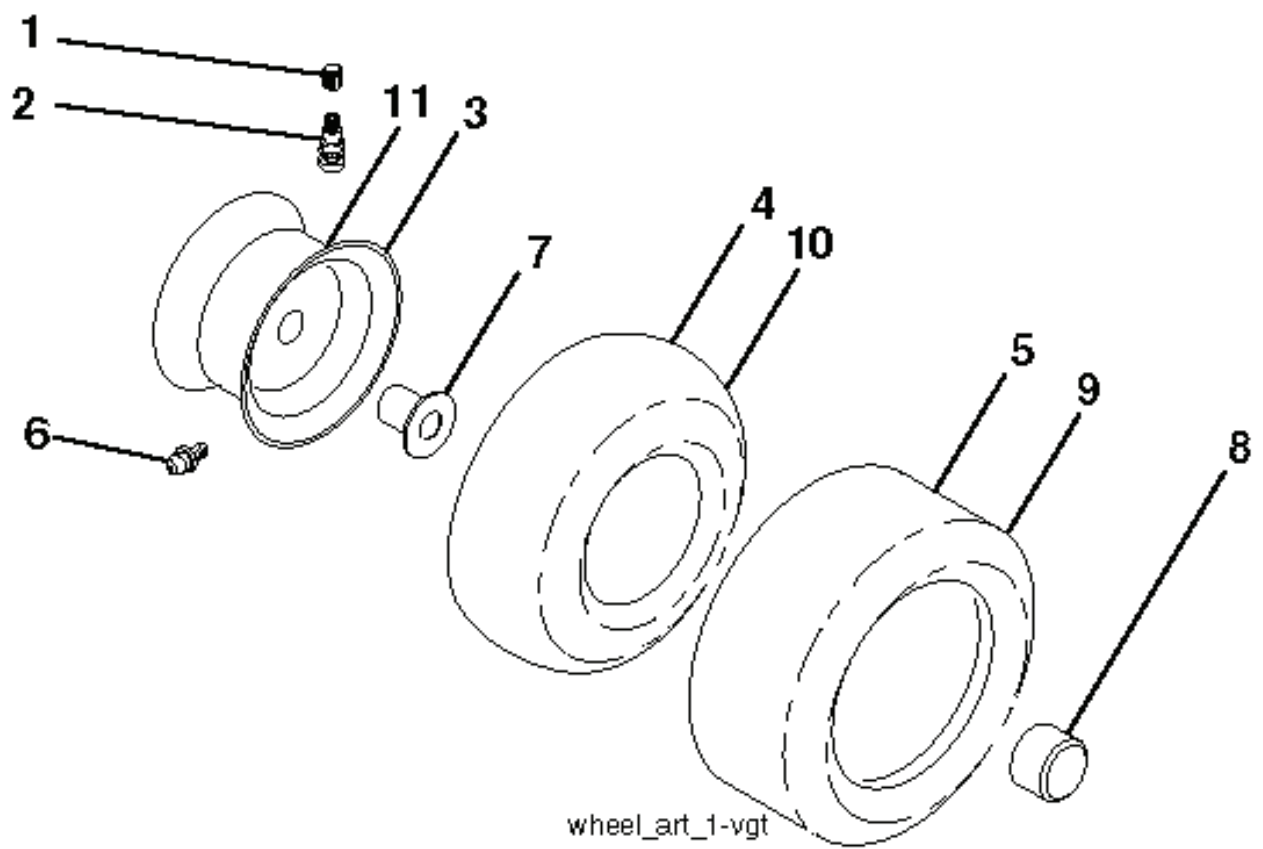

wheel_art_1-vgt

REF.	PART NO.	DESCRIPTION	REMARK	QTY.	KIT
1	532059192	CAP VALVE		1	
2	532065139	NIPPLE		1	
3	532181839	RIM ASSY	FRONT	1	
4	532008134	HOSE	Front (Service Item Only)	1	
5	532161024	TIRE FRONT		1	
6	532124957	FITTING	Front Wheel Only	1	
7	532124959	BEARING	Front Wheel Only	1	
8	532175039	HUB CAP	Front Wheel Only	1	
9	532170453	TIRE REAR		1	
10	532007154	HOSE	Rear (Service Item Only)	1	
11	532144510	WHEEL	REAR	1	
	532144334	SEALING FOAM	10 oz. Tube	1