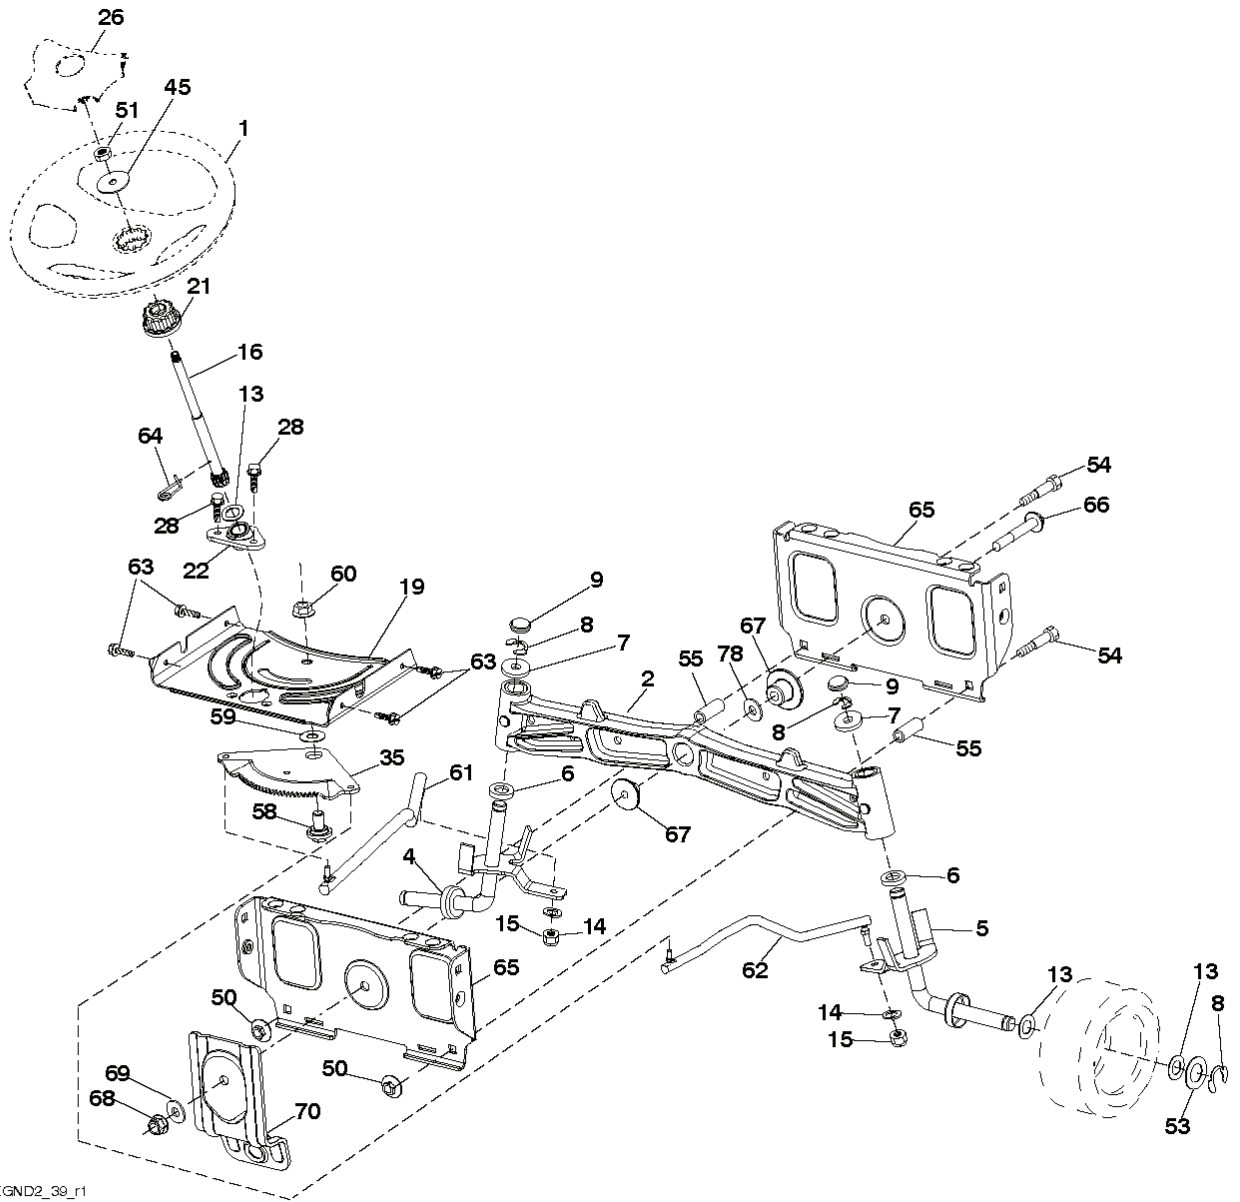

NON-REMOVABLE
CONNECTIONS

REMOVABLE
CONNECTIONS

REF.	PART NO.	DESCRIPTION	REMARK	QTY.	KIT
1	575438003	DECK		1	
2	539112170	HOUSING ASSY		1	
3	539107520	WASHER		1	
4	532107521	PULLEY		1	
5	539107590	NUT		1	
6	539107630	SCREW		1	
7	539110733	CHUTE		1	
8	539110735	SPRING		1	
9	539110736	CLEVIS PIN		1	
10	574870801	BLADE		1	
11	539107522	BOLT		1	
12	574875002	PLATE		1	
13	539990799	BOLT		1	
14	539990717	NUT		1	
15	532195161	STUD		1	
16	539112899	NUT. 5/16-18. NYLOC		1	
17	532196104	PULLEY		1	
18	574841802	ARM		1	
19	532177968	PULLEY		1	
20	539132728	PULLEY		1	
21	575224501	BUSHING		1	
22	539107610	WHEEL		1	
23	539107608	BOLT		1	
24	521996501	NUT		1	
25	575224702	SHIELD		1	
27	539104763	CLIP		1	
28	539108271	BOLT		1	
29	539106504	WASHER		1	
30	539990517	WASHER		1	
31	539976979	NUT		1	
32	539990923	RHSNB 3/8-16X1-3/4 GR 5 ZD		1	
33	539104864	WASHER		1	
34	532178515	WASHER		1	
35	539119124	NUT		1	
36	532195185	ARM		1	
37	539113621	SB 3/8-16 X 3/8 SKT HD ZD		1	
38	539990122	WASHER		1	
39	539200282	NUT		1	
40	532176066	ROLLER		1	
41	532179127	ROD ROLLER NOSE		1	
42	532194208	PIN		1	
43	539990692	WASHER		1	
44	575320002	SHIELD		1	
45	539990209	SCREW		1	
46	539990187	WASHER		1	
47	539105743	DECAL		1	
48	539113224	DECAL		1	
49	532198785	LABEL		1	
50	532415598	HOSE COUPLING		1	
51	539108461	SCREW		1	
52	539104870	BOLT		1	
53	574845603	BELT		1	
54	575224301	GUARD		1	
55	539115574	EYE BOLT		1	
56	539990585	NUT		1	
57	539106850	SPRING		1	
58	539112050	BALL BEARING		1	
59	575352901	PULLEY		1	
60	532169484	PIN		1	
61	532404851	ROD		1	
62	819131312	WASHER		1	
63	532194208	PIN		1	
	532445361	DECK SHELL ASSY		1	

seal-tex_6.5SL_3

REF.	PART NO.	DESCRIPTION	REMARK	QTY.	KIT
1	532424073	SEAT W/ARMREST		1	
2	532180166	BRACKET		1	
3	532140675	STRAP		1	
6	873800600	NUT		1	
7	532124181	SPRING		1	
8	532171877	BOLT		1	
10	532196977	PLATE		1	
21	532171852	BOLT		1	
37	873800500	LOCK NUT		1	
40	532425919	HANDLE		1	
41	532198200	SPRING		1	
43	874760612	BOLT		1	
44	819133812	WASHER		1	