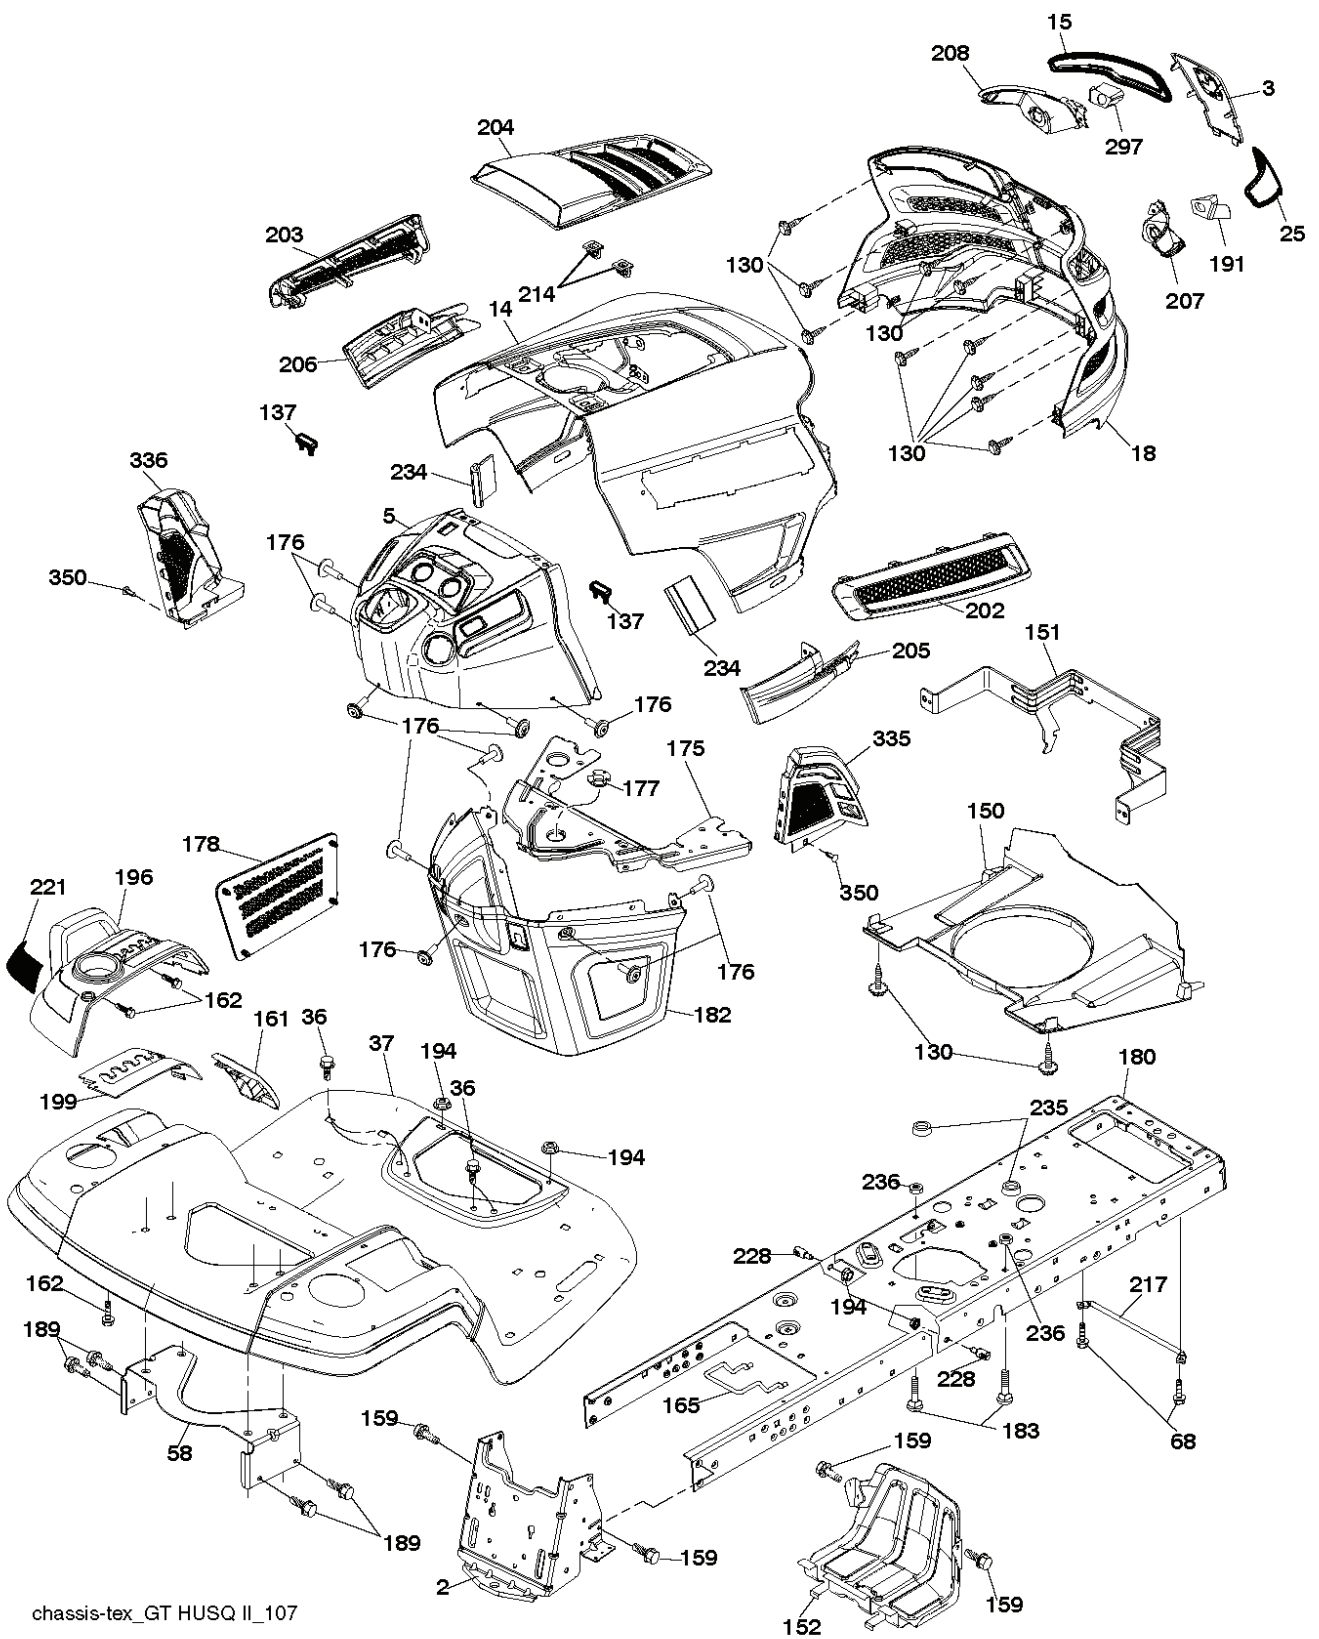

chassis-tex_GT HUSQ II_107

REF.	PART NO.	DESCRIPTION	REMARK	QTY.	KIT
2	580434401	DRAW BAR		1	
3	532444481	LOGOTYPE		1	
5	532437470	DASH		1	
14	532439725	HOOD		1	
15	532439733	LENS	LH	1	
18	532440653	GRILLE		1	
25	532439732	LENS	RH	1	
36	817060512	SCREW		1	
37	532401825	FENDER		1	
58	532194314	BRACKET		1	
68	817490508	SCREW		1	
130	532416358	SCREW		1	
137	532407590	DAMPING PIECE		1	
150	532439921	AIR DUCT		1	
151	532436670	BRACKET		1	
152	532194329	SHIELD		1	
159	817000612	SCREW		1	
161	532401826	CONSOLE		1	
162	532142432	SCREW		1	
165	532194330	SUPPORT		1	
175	532196304	SUPPORT		1	
176	532400776	SCREW		1	
177	532195227	BUSHING		1	
178	532199782	NET		1	
180	532194260	CHASSIS		1	
182	532406859	DASH		1	
183	874520520	BOLT		1	
189	817000512	SCREW		1	
191	532437455	INSERT		1	
194	873900500	NUT		1	
196	532417778	CONSOLE		1	
199	532198259	PLATE		1	
202	532439728	COVER	RH	1	
203	532439727	COVER	LH	1	
204	532435714	COVER		1	
205	532439730	SKIRT	RH	1	
206	532439729	SKIRT	LH	1	
207	532439734	CUP	RH	1	
208	532439735	CUP	LH	1	
214	532199145	CLIP		1	
217	532409167	ROD		1	
221	532198909	LENS	LH	1	
228	532195161	STUD		1	
234	532404742	DAMPING PIECE		1	
235	532406129	SPACER		1	
236	873930500	NUT		1	
297	532437456	INSERT		1	
335	532439847	COVER		1	
336	532439846	COVER		1	
350	532445143	CLIP		1	
	532431882	GUARD		1