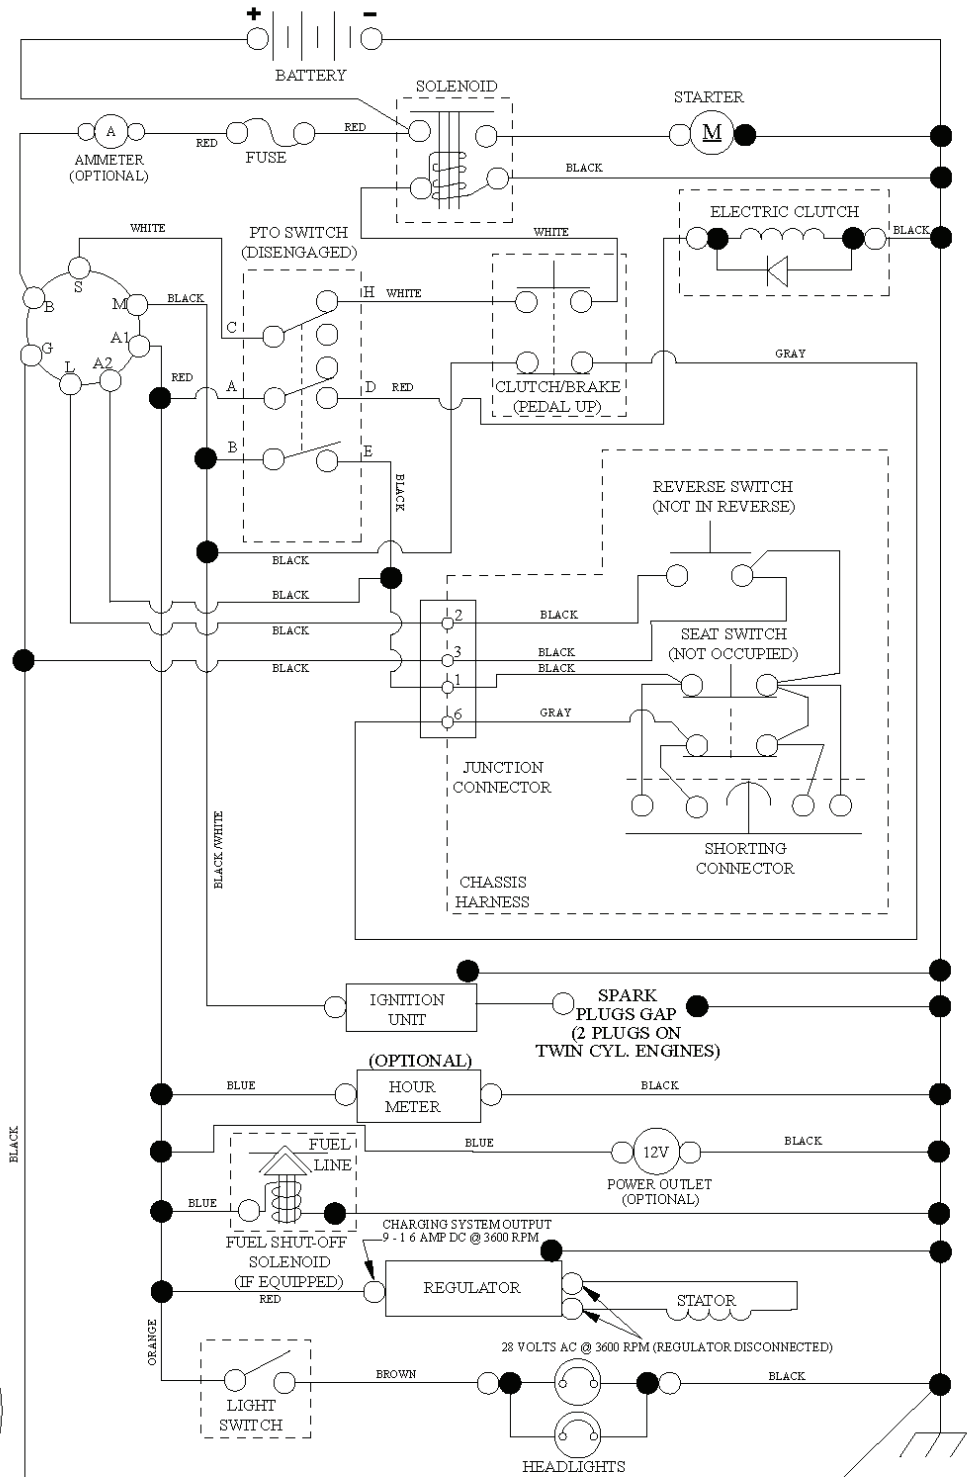

POSITION	CIRCUIT	"MAKE"
OFF	M+G+A1	
RUN/OVERRIDE	B+A1	
RUN	B+A1	L+A2
START	B+S+A1	

WIRING INSULATED CLIPS
NOTE: IF WIRING INSULATED
CLIPS WERE REMOVED FOR
SERVICING OF UNIT, THEY
SHOULD BE RE-INSTALLED TO
PROPERLY SECURE YOUR
WIRING.

NON-REMOVABLE
CONNECTIONS

REMOVABLE
CONNECTIONS