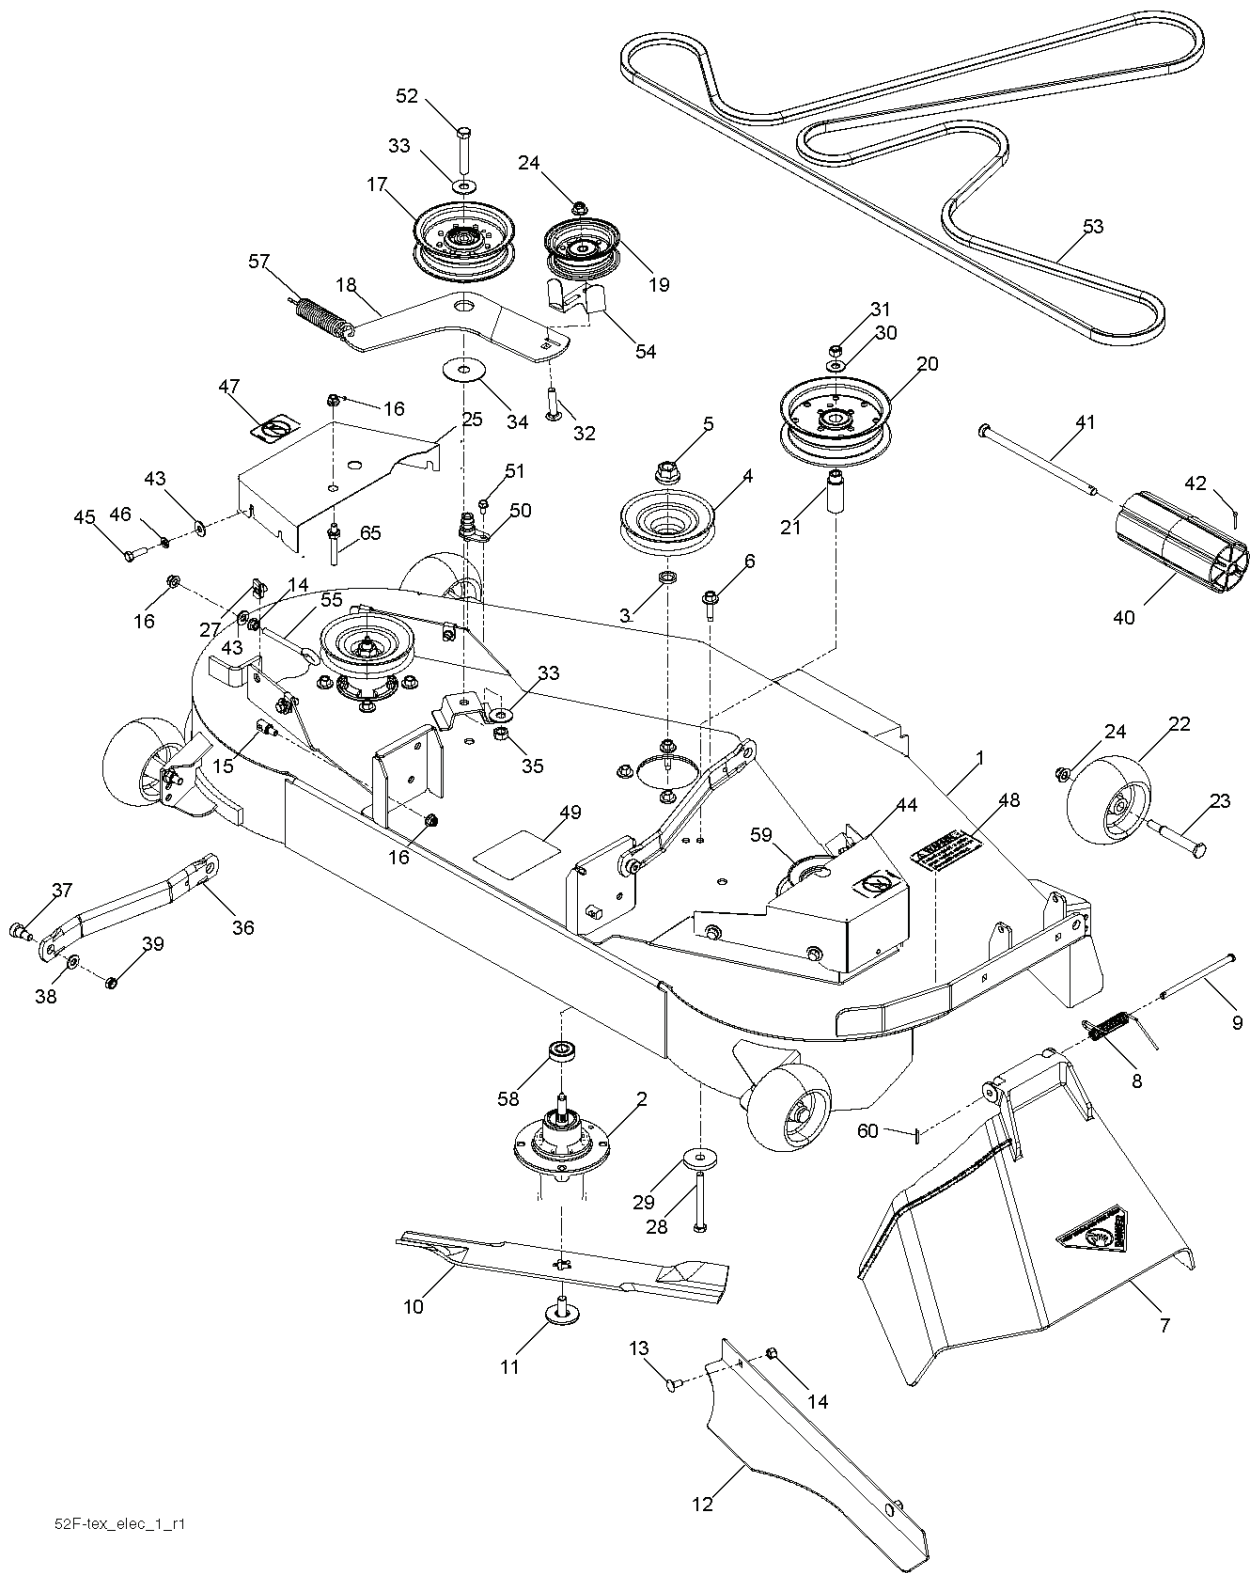

PTO SWITCH
(MATING SIDE)

IGNITION SWITCH

POSITION	CIRCUIT	"MAKE"
OFF	M+G+A1	
RUN/OVERRIDE	B+A1	
RUN	B+A1	L+A2
START	B+S+A1	

CHASSIS HARNESS
CONNECTOR
(MATING SIDE)

DASH HARNESS
CONNECTOR

WIRING INSULATED CLIPS
NOTE: IF WIRING INSULATED
CLIPS WERE REMOVED FOR
SERVICING OF UNIT, THEY
SHOULD BE RE-INSTALLED TO
PROPERLY SECURE YOUR
WIRING.

NON-REMOVABLE
CONNECTIONS

REMOVABLE
CONNECTIONS

REF.	PART NO.	DESCRIPTION	REMARK	QTY.	KIT
1	575438003	DECK		1	
2	539112170	HOUSING ASSY		1	
3	539107520	WASHER		1	
4	532107521	PULLEY		1	
5	539107590	NUT		1	
6	539107630	SCREW		1	
7	539110733	CHUTE		1	
8	539110735	SPRING		1	
9	539110736	CLEVIS PIN		1	
10	574870801	BLADE		1	
11	539107522	BOLT		1	
12	574875002	PLATE		1	
13	539990799	BOLT		1	
14	539990717	NUT		1	
15	532195161	STUD		1	
16	539112899	NUT. 5/16-18. NYLOC		1	
17	532196104	PULLEY		1	
18	574841802	ARM		1	
19	532177968	PULLEY		1	
20	539132728	PULLEY		1	
21	575224501	BUSHING		1	
22	539107610	WHEEL		1	
23	539107608	BOLT		1	
24	521996501	NUT		1	
25	575224702	SHIELD		1	
27	539104763	CLIP		1	
28	539108271	BOLT		1	
29	539106504	WASHER		1	
30	539990517	WASHER		1	
31	539976979	NUT		1	
32	539990923	RHSNB 3/8-16X1-3/4 GR 5 ZD		1	
33	539104864	WASHER		1	
34	532178515	WASHER		1	
35	539119124	NUT		1	
36	532195185	ARM		1	
37	539113621	SB 3/8-16 X 3/8 SKT HD ZD		1	
38	539990122	WASHER		1	
39	539200282	NUT		1	
40	532176066	ROLLER		1	
41	532179127	ROD ROLLER NOSE		1	
42	532194208	PIN		1	
43	539990692	WASHER		1	
44	575320002	SHIELD		1	
45	539990209	SCREW		1	
46	539990187	WASHER		1	
47	539105743	DECAL		1	
48	539113224	DECAL		1	
49	532198785	LABEL		1	
50	532415598	HOSE COUPLING		1	
51	539108461	SCREW		1	
52	539104870	BOLT		1	
53	574845603	BELT		1	
54	575224301	GUARD		1	
55	539115574	EYE BOLT		1	
56	539990585	NUT		1	
57	539106850	SPRING		1	
58	539112050	BALL BEARING		1	
59	575352901	PULLEY		1	
60	532169484	PIN		1	
61	532404851	ROD		1	
62	819131312	WASHER		1	
63	532194208	PIN		1	
	532445361	DECK SHELL ASSY		1	