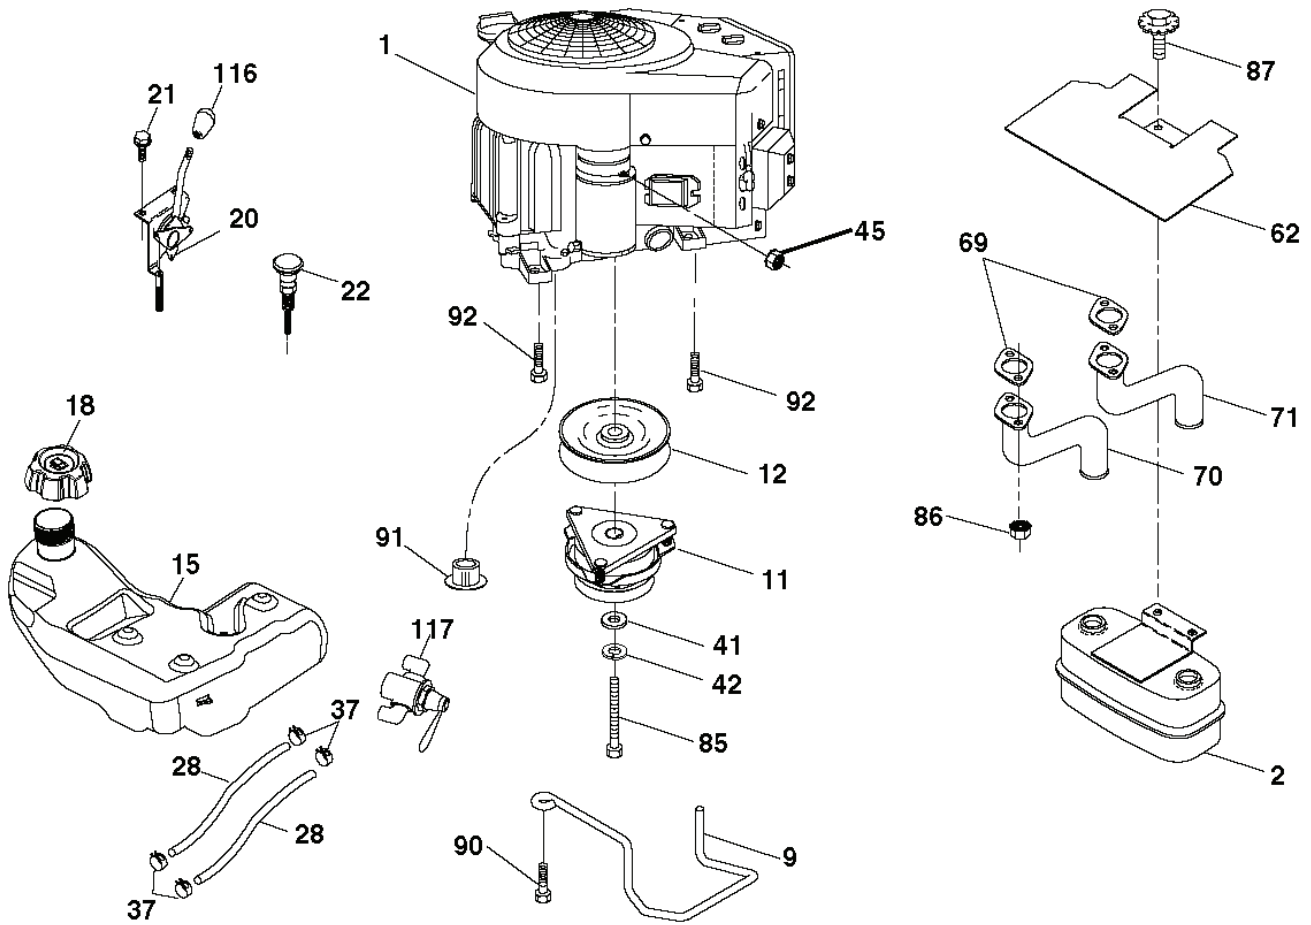

SPARK ARRESTER KIT

engine-tex_Kawa-2cyl_9

REF.	PART NO.	DESCRIPTION	REMARK	QTY.	KIT
1	000000000	W/O DESCRIPTION	ENGINE KAWA MODEL NO. FR730V-AS04	1	
2	532149723	MUFFLER		1	
9	532408667	INSERT REFLECTIVE LH		1	
11	532179335	CLUTCH		1	
12	532194343	PULLEY		1	
15	532438082	FUEL TANK ASSY		1	
18	532430217	HUB CAP		1	
20	532424341	CONTROL THROTTLE		1	
21	532416358	SCREW		1	
22	532191596	COMMA*RPLPAR 532187767428		1	
28	532401135	LINE.FUEL 64"REAR.EMIS		1	
29	532137180	SPARK ARRESTER KIT		1	
37	532123487	HOSE CLAMP		1	
41	532126197	WASHER		1	
42	810040700	WASHER		1	
45	873510400	NUT		1	
62	532434017	SHIELD		1	
69	532178151	MUFFLER GASKET		1	
70	532424765	EXHAUST	LH	1	
71	532424766	EXHAUST	RH	1	
85	532179953	BOLT		1	
86	532184362	NUT		1	
87	532198239	BOLT		1	
90	817000616	SCREW		1	
91	532187495	BUSHING		1	
92	817120616	SCREW		1	
116	532424659	KNOB SOFT TOUCH		1	
117	532420828	VALVE FUEL RESERVE		1