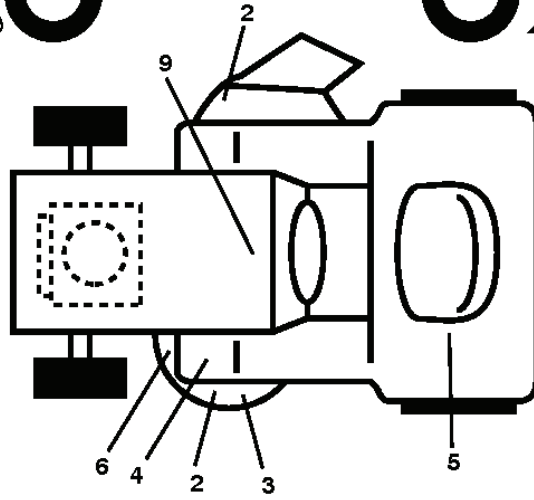

REF.	PART NO.	DESCRIPTION	REMARK	QTY.	KIT
1	581578901	DECAL		1	
2	581724301	DECAL		1	
3	581724401	DECAL		1	
4	532418600	DECAL		1	
5	532426209	DECAL		1	
6	581580002	DECAL		1	
9	532145005	DECAL		1	
14	532440390	DECAL		1	
15	532423829	DECAL		1	
16	581627301	DECAL		1	
17	532439667	DECAL		1	
	532166960	DECAL		1	
	532401771	FOOTREST	LH	1	
	532403773	FOOTREST	RH	1	
	PART NO.		REMARK		KIT