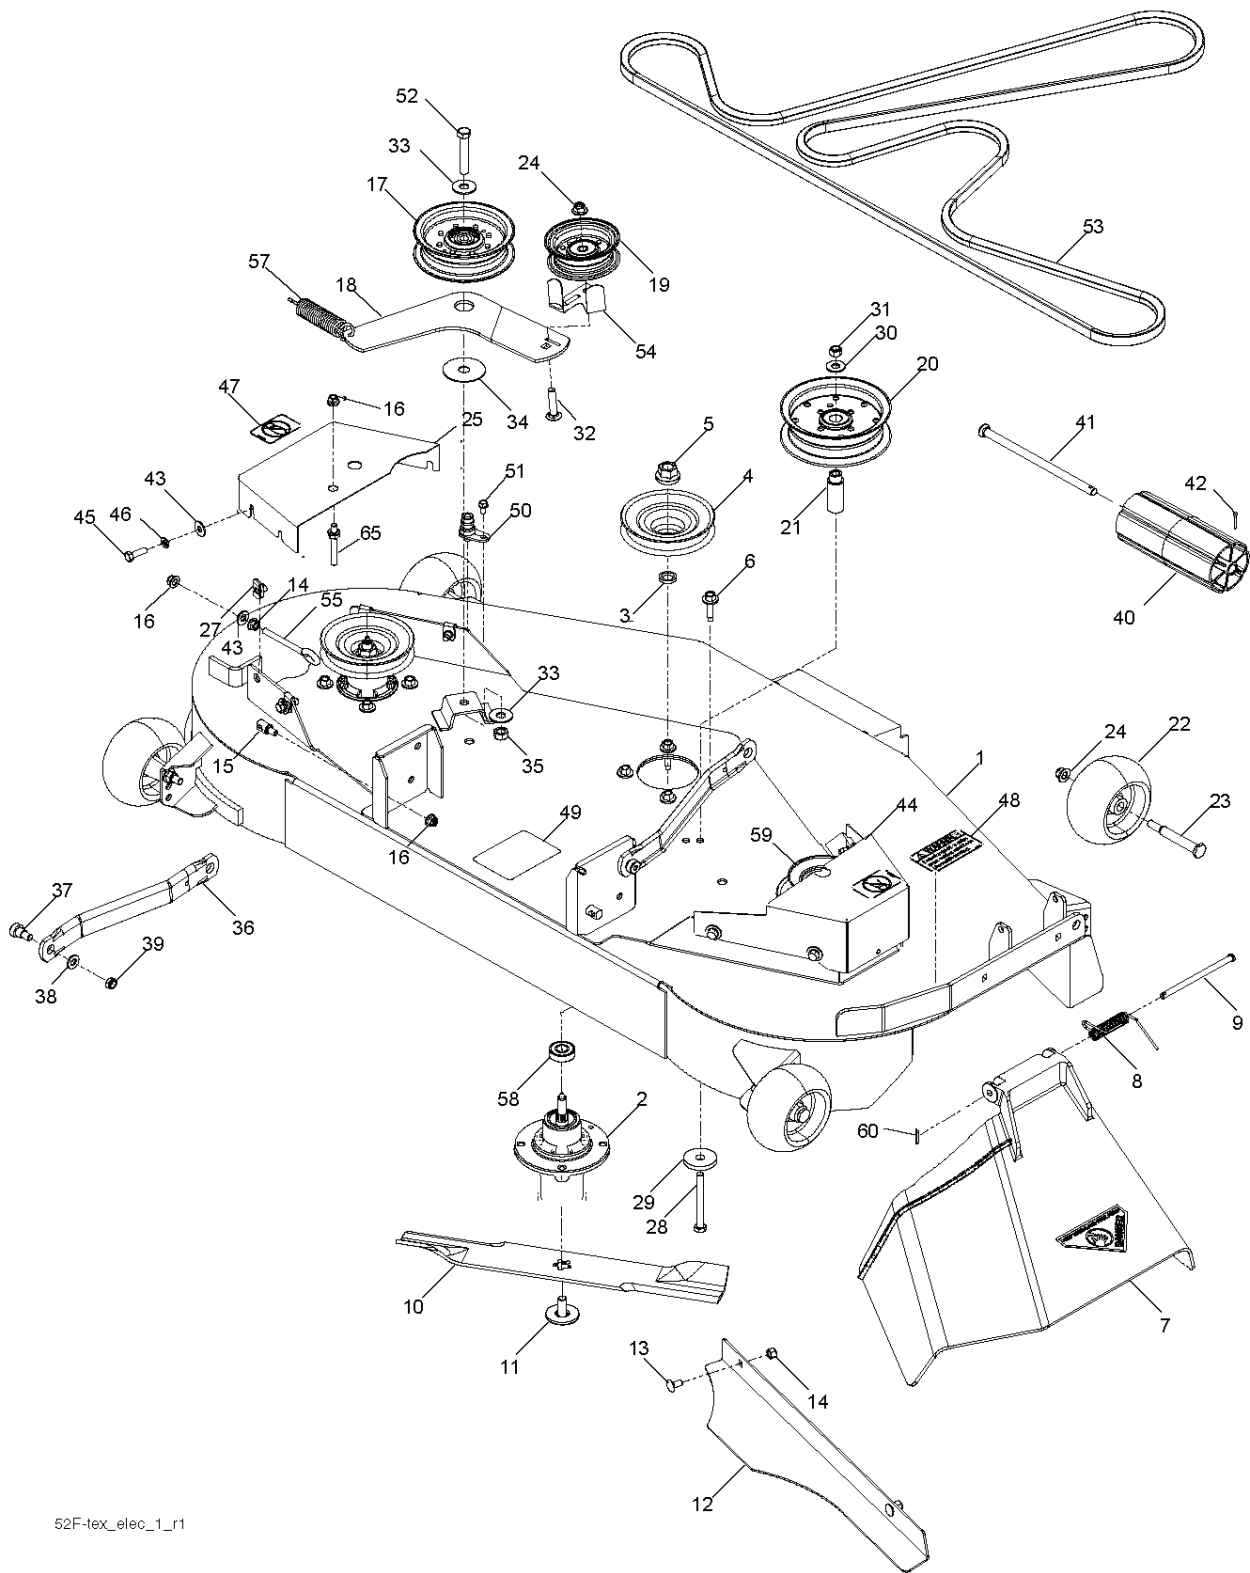

REF.	PART NO.	DESCRIPTION	REMARK	QTY.	KIT
1	000000000	W/O DESCRIPTION	ENGINE KAWA MODEL NO. FR730V-AS04(425016)	1	
2	532149723	MUFFLER		1	
9	532408667	INSERT REFLECTIVE LH		1	
11	532179335	CLUTCH		1	
12	532194343	PULLEY		1	
15	532438082	FUEL TANK ASSY		1	
18	532430217	HUB CAP		1	
20	532424341	CONTROL THROTTLE		1	
21	532416358	SCREW		1	
22	532191596	COMMA*RPLPAR 532187767428		1	
28	532401135	LINE.FUEL 64"REAR.EMIS		1	
29	532137180	SPARK ARRESTER KIT		1	
37	532123487	HOSE CLAMP		1	
41	532126197	WASHER		1	
42	810040700	WASHER		1	
45	873510400	NUT		1	
62	532434017	SHIELD		1	
69	532178151	MUFFLER GASKET		1	
70	532424765	EXHAUST	LH	1	
71	532424766	EXHAUST	RH	1	
85	532179953	BOLT		1	
86	532184362	NUT		1	
87	532198239	BOLT		1	
90	817000616	SCREW		1	
91	532187495	BUSHING		1	
92	817120616	SCREW		1	
116	532424659	KNOB SOFT TOUCH		1	
117	532420828	VALVE FUEL RESERVE		1