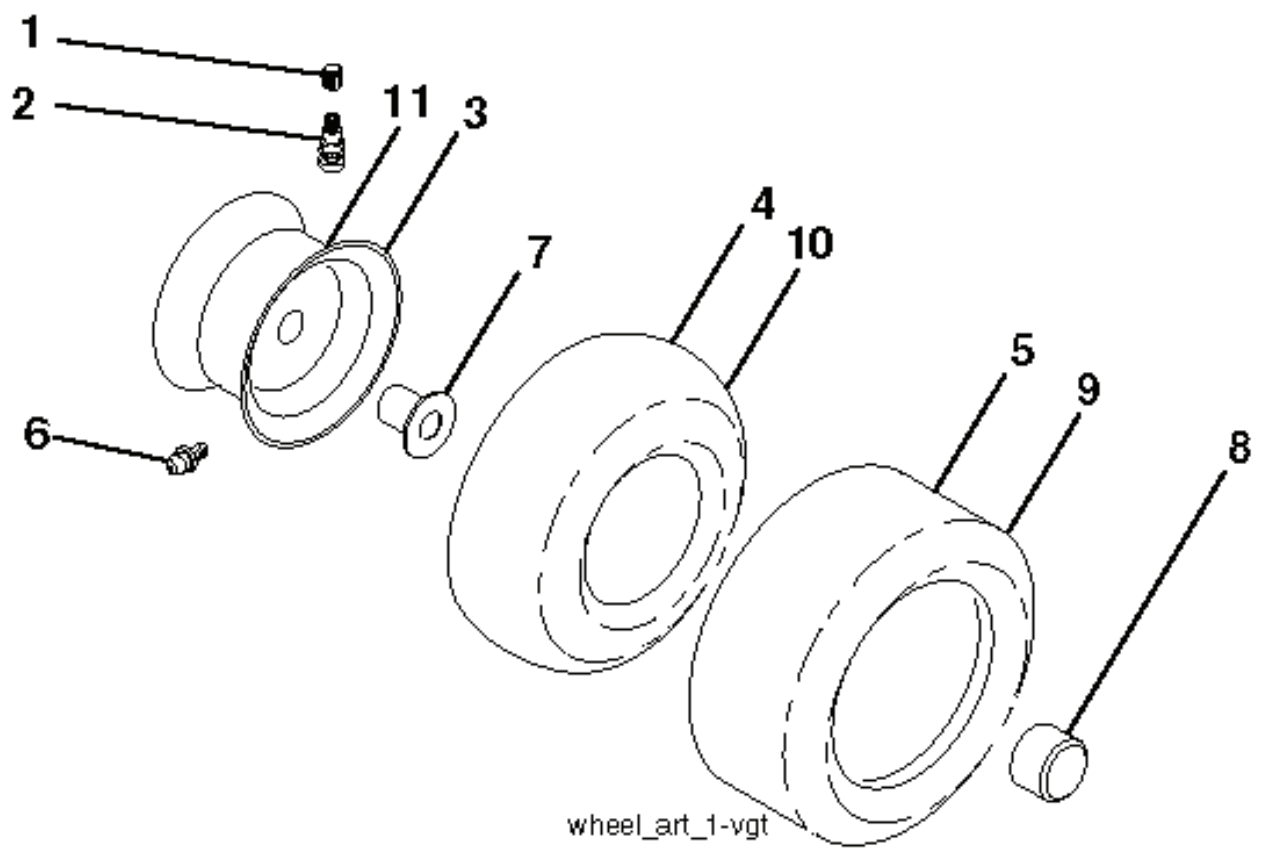

PTO SWITCH
(MATING SIDE)

IGNITION SWITCH

POSITION	CIRCUIT	"MAKE"
OFF	M+G+A1	
RUN/OVERRIDE	B+A1	
RUN	B+A1	L+A2
START	B+S+A1	

CHASSIS HARNESS
CONNECTOR
(MATING SIDE)

DASH HARNESS
CONNECTOR

WIRING INSULATED CLIPS
NOTE: IF WIRING INSULATED
CLIPS WERE REMOVED FOR
SERVICING OF UNIT, THEY
SHOULD BE RE-INSTALLED TO
PROPERLY SECURE YOUR
WIRING.

●
NON-REMOVABLE
CONNECTIONS

○
REMOVABLE
CONNECTIONS

seal-tex_6.5SL_3

REF.	PART NO.	DESCRIPTION	REMARK	QTY.	KIT
1	532424073	SEAT W/ARMREST		1	
2	532180166	BRACKET		1	
3	532140675	STRAP		1	
6	873800600	NUT		1	
7	532124181	SPRING		1	
8	532171877	BOLT		1	
10	532196977	PLATE		1	
21	532171852	BOLT		1	
37	873800500	LOCK NUT		1	
40	532197661	HANDLE		1	
41	532198200	SPRING		1	
43	874760612	BOLT		1	
44	819133812	WASHER		1	

REF.	PART NO.	DESCRIPTION	REMARK	QTY.	KIT
1	532439740	STEERING WHEEL		1	
2	532195968	SHAFT	FRONT	1	
4	532403089	SPINDLE SHAFT	LH	1	
5	532403090	SPINDLE SHAFT	RH	1	
6	532124931	WASHER		1	
7	532121748	WASHER		1	
8	812000029	RETAINER RING		1	
9	532121232	HUB CAP		1	
13	532121749	WASHER		1	
14	810040600	WASHER		1	
15	873540600	NUT		1	
16	532408219	SHAFT		1	
19	532194729	PLATE		1	
21	532186737	ADAPTER		1	
22	532420537	SUPPORT		1	
26	532439743	HUB CAP		1	
28	817000612	SCREW		1	
35	532194732	PLATE		1	
45	819183812	WASHER		1	
50	873900600	NUT		1	
51	873940800	NUT		1	
53	532188967	WASHER		1	
54	874760636	BOLT		1	
55	532414736	SPACER		1	
58	532194747	BOLT		1	
59	532194748	WASHER		1	
60	873971000	NUT		1	
61	532194740	LINK	LH	1	
62	532194741	LINK	RH	1	
63	817000512	SCREW		1	
64	532199849	SPRING RETAINER		1	
65	532194734	BRACKET	FRONT	1	
66	871020748	BOLT		1	
67	532194737	BUSHING	FRONT	1	
68	873900700	NUT		1	
69	532199162	WASHER		1	
70	532196197	BRACKET		1	
78	532057079	WASHER		1	