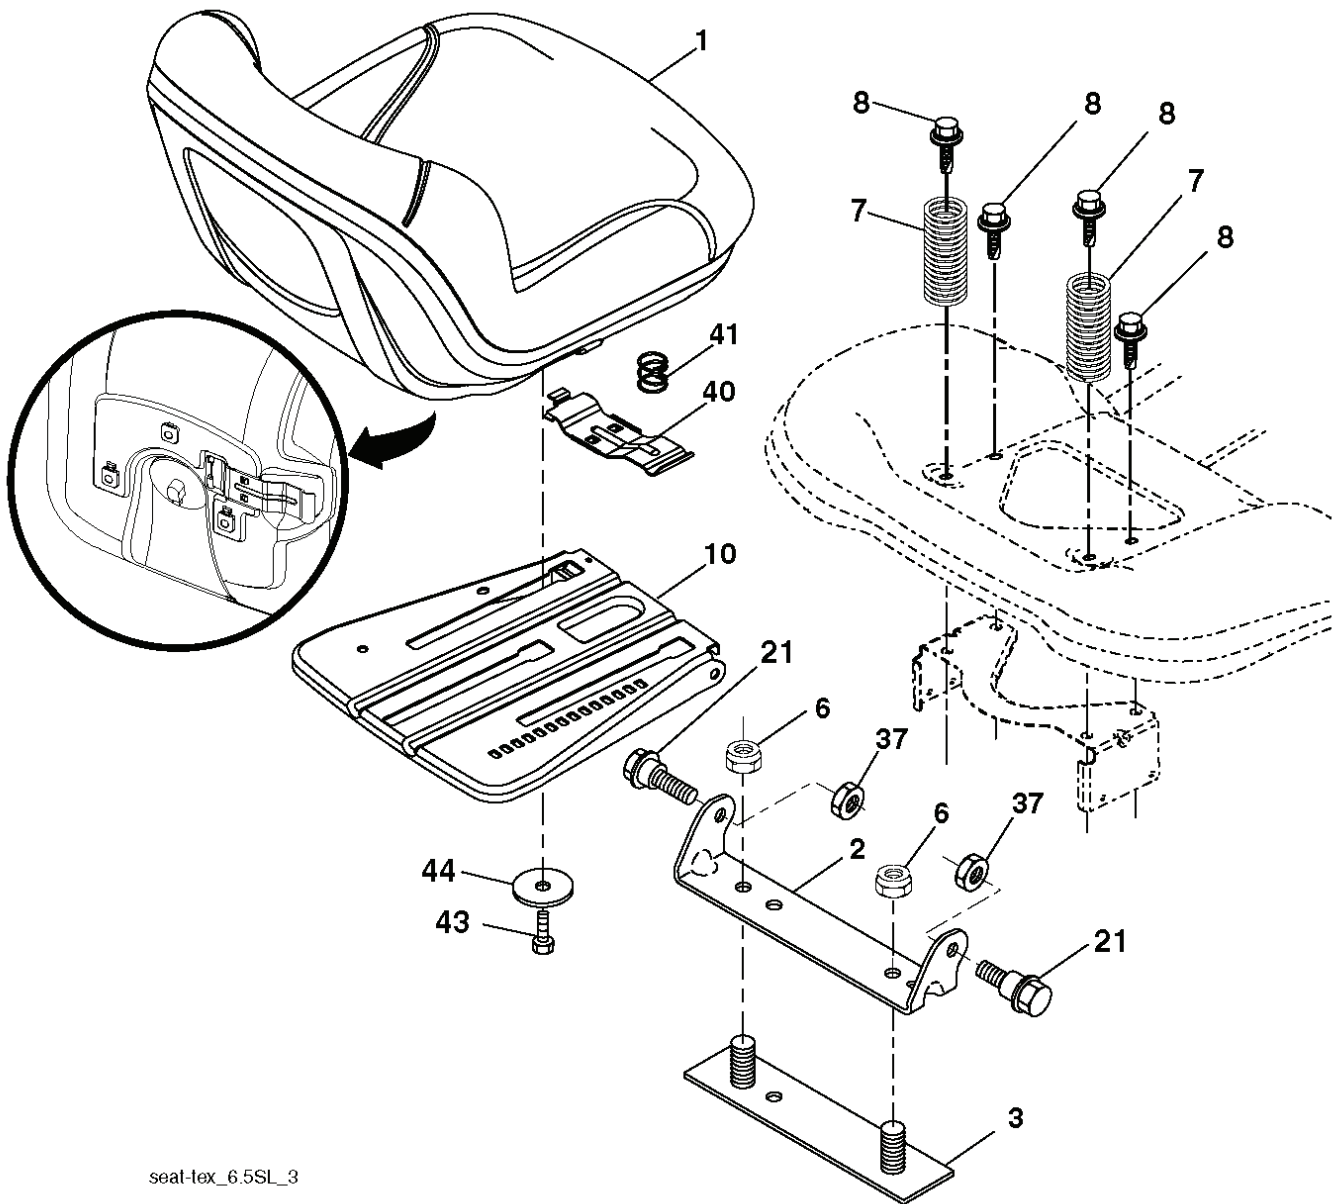

PTO SWITCH
(MATING SIDE)

IGNITION SWITCH

POSITION	CIRCUIT	"MAKE"
OFF	M+G+A1	
RUN/OVERRIDE	B+A1	
RUN	B+A1	L+A2
START	B+S+A1	

CHASSIS HARNESS
CONNECTOR
(MATING SIDE)

DASH HARNESS
CONNECTOR

WIRING INSULATED CLIPS
NOTE: IF WIRING INSULATED
CLIPS WERE REMOVED FOR
SERVICING OF UNIT, THEY
SHOULD BE RE-INSTALLED TO
PROPERLY SECURE YOUR
WIRING.

●
NON-REMOVABLE
CONNECTIONS

○
REMOVABLE
CONNECTIONS

seal-tex_6.5SL_3

REF.	PART NO.	DESCRIPTION	REMARK	QTY.	KIT
1	532424073	SEAT W/ARMREST		1	
2	532180166	BRACKET		1	
3	532140675	STRAP		1	
6	873800600	NUT		1	
7	532124181	SPRING		1	
8	532171877	BOLT		1	
10	532196977	PLATE		1	
21	532171852	BOLT		1	
37	873800500	LOCK NUT		1	
40	532197661	HANDLE		1	
41	532198200	SPRING		1	
43	874760612	BOLT		1	
44	819133812	WASHER		1	