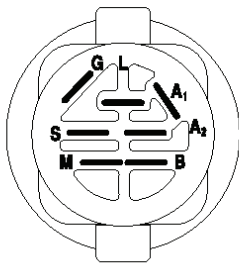

IGNITION SWITCH

POSITION	CIRCUIT	"MAKE"
OFF	M+G+A1	
RUN/OVERRIDE	B+A1	
RUN	B+A1	L+A2
START	B+S+A1	

WIRING INSULATED CLIPS
NOTE: IF WIRING INSULATED
CLIPS WERE REMOVED FOR
SERVICING OF UNIT, THEY
SHOULD BE RE-INSTALLED TO
PROPERLY SECURE YOUR
WIRING.

●
NON-REMOVABLE
CONNECTIONS

○
REMOVABLE
CONNECTIONS