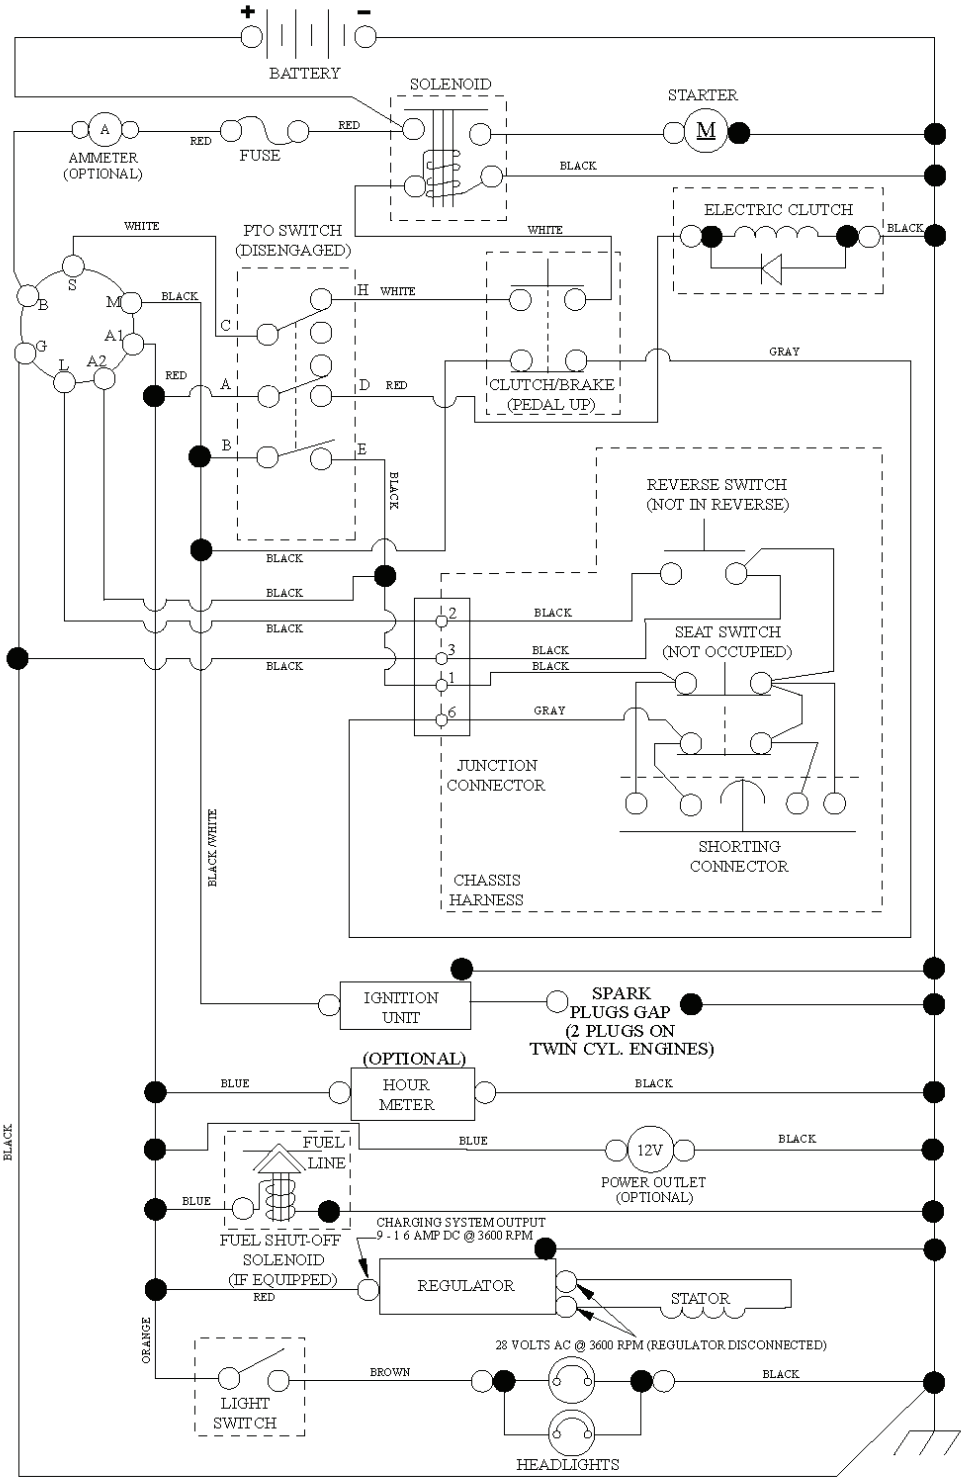

POSITION	CIRCUIT	"MAKE"
OFF	M+G+A1	
RUN/OVERRIDE	B+A1	
RUN	B+A1	L+A2
START	B+S+A1	

WIRING INSULATED CLIPS
NOTE: IF WIRING INSULATED
CLIPS WERE REMOVED FOR
SERVICING OF UNIT, THEY
SHOULD BE RE-INSTALLED TO
PROPERLY SECURE YOUR
WIRING.

●
NON-REMOVABLE
CONNECTIONS

○
REMOVABLE
CONNECTIONS