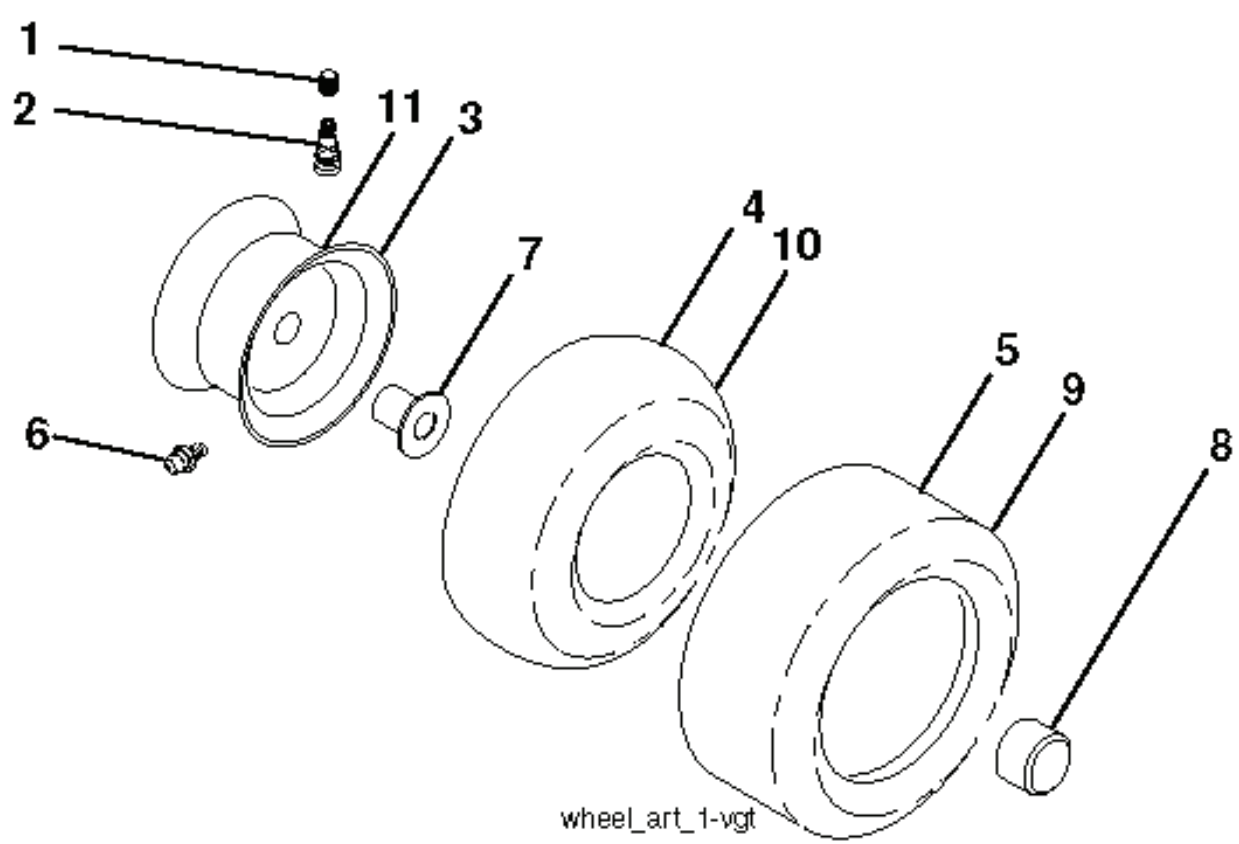

wheel_art_1-vgt

REF.	PART NO.	DESCRIPTION	REMARK	QTY.	KIT
1	532059192	CAP VALVE		1	
2	532065139	NIPPLE		1	
3	532144509	RIM SPROCKET	Front	1	
4	532008134	HOSE	Front (Service Item Only)	1	
5	532106230	TIRE	Front	1	
6	532124957	FITTING	(Front Wheel Only)	1	
7	532124959	BEARING	(Front Wheel Only)	1	
8	532175039	HUB CAP	(Front Wheel Only)	1	
9	532105588	TIRE	Rear	1	
10	532007154	HOSE	Rear (Service Item Only)	1	
11	532144510	WHEEL	Rear	1	
--	532144334	SEALING FOAM		1