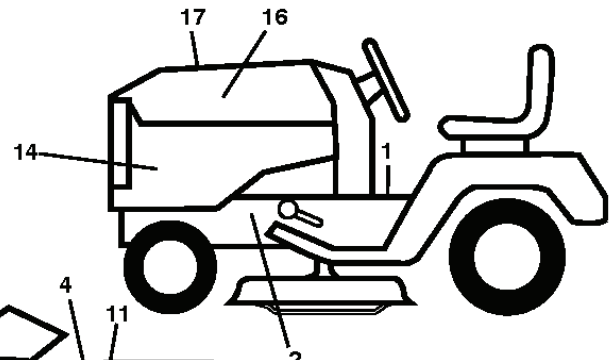

REF.	PART NO.	DESCRIPTION	REMARK	QTY.	KIT
1	532400389	LABEL		1	
2	532159736	DECAL		1	
3	532159737	DECAL		1	
4	532124433	DECAL		1	
5	532426209	DECAL		1	
6	532432918	DECAL		1	
7	532196841	DECAL		1	
8	532140837	DECAL		1	
9	532145005	DECAL		1	
10	532178302	DECAL		1	
11	532168869	DECAL		1	
14	532434475	DECAL		1	
16	532429196	DECAL		1	
17	532433770	DECAL		1	
--	532162598	DECAL		1	
--	532166960	DECAL		1	
--	532401771	FOOTREST		1	
--	532403773	FOOTREST		1