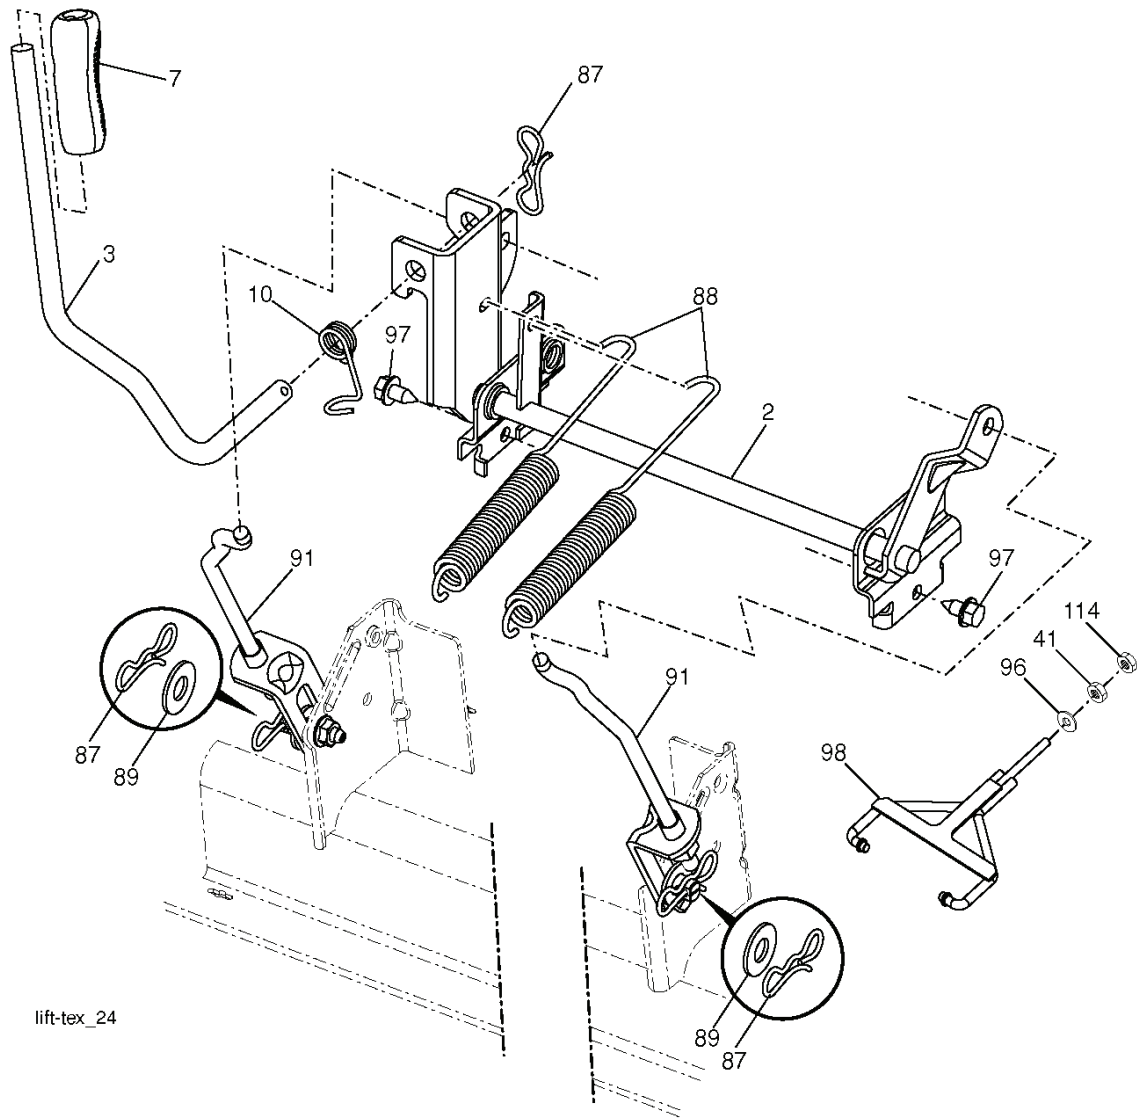

REF.	PART NO.	DESCRIPTION	REMARK	QTY.	KIT
1	532400389	LABEL		1	
2	532159736	DECAL		1	
3	532159737	DECAL		1	
4	532124433	DECAL		1	
5	532426209	DECAL		1	
6	532432918	DECAL		1	
7	532196841	DECAL		1	
8	532140837	DECAL		1	
9	532145005	DECAL		1	
10	532178302	DECAL		1	
11	532168869	DECAL		1	
14	532434475	DECAL		1	
16	532429196	DECAL		1	
17	532433770	DECAL		1	
--	532162598	DECAL		1	
--	532166960	DECAL		1	
--	532401771	FOOTREST		1	
--	532403773	FOOTREST		1	

lift-tex_24