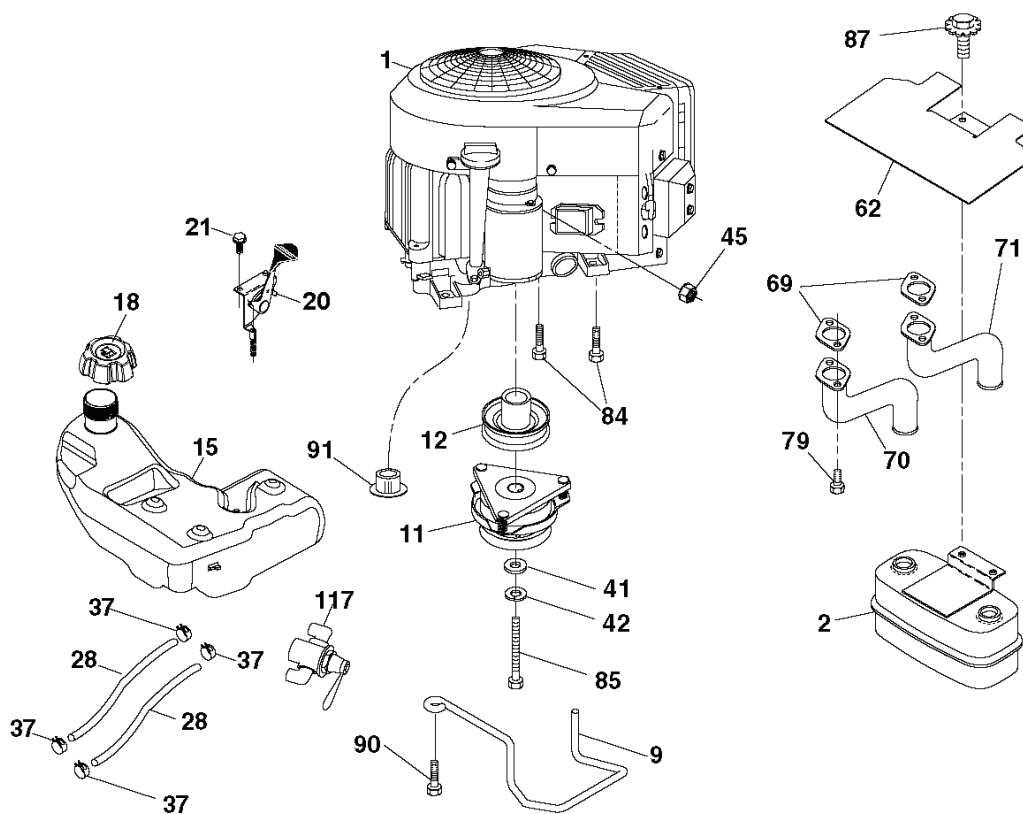

SPARK ARRESTER KIT

engine-tex_bs-2cyl_63

REF.	PART NO.	DESCRIPTION	REMARK	QTY.	KIT
1	000000000	W/O DESCRIPTION	Engine B&S Model No. 44Q777-1272-B1	1	
2	532149723	MUFFLER		1	
9	532408667	INSERT REFLECTIVE LH		1	
11	532179335	CLUTCH		1	
12	532194343	PULLEY		1	
15	532422804	TANK FUEL		1	
18	532430217	HUB CAP		1	
20	532178385	THROTTLE TRIGGER		1	
21	532416358	SCREW		1	
28	532142158	FULE LINE		1	
29	532137180	SPARK ARRESTER KIT		1	
37	532123487	HOSE CLAMP		1	
41	532126197	WASHER		1	
42	810040700	WASHER		1	
45	873510400	NUT		1	
62	532146629	HEAT SHIELD		1	
69	532165391	GASKET		1	
70	532159955	TUBE		1	
71	532160589	TUBE		1	
79	532183906	SCREW		1	
84	817060620	SCREW		1	
85	532179953	BOLT		1	
87	532198239	BOLT		1	
90	817000616	SCREW		1	
91	532187495	BUSHING		1	
117	532420828	VALVE FUEL RESERVE		1