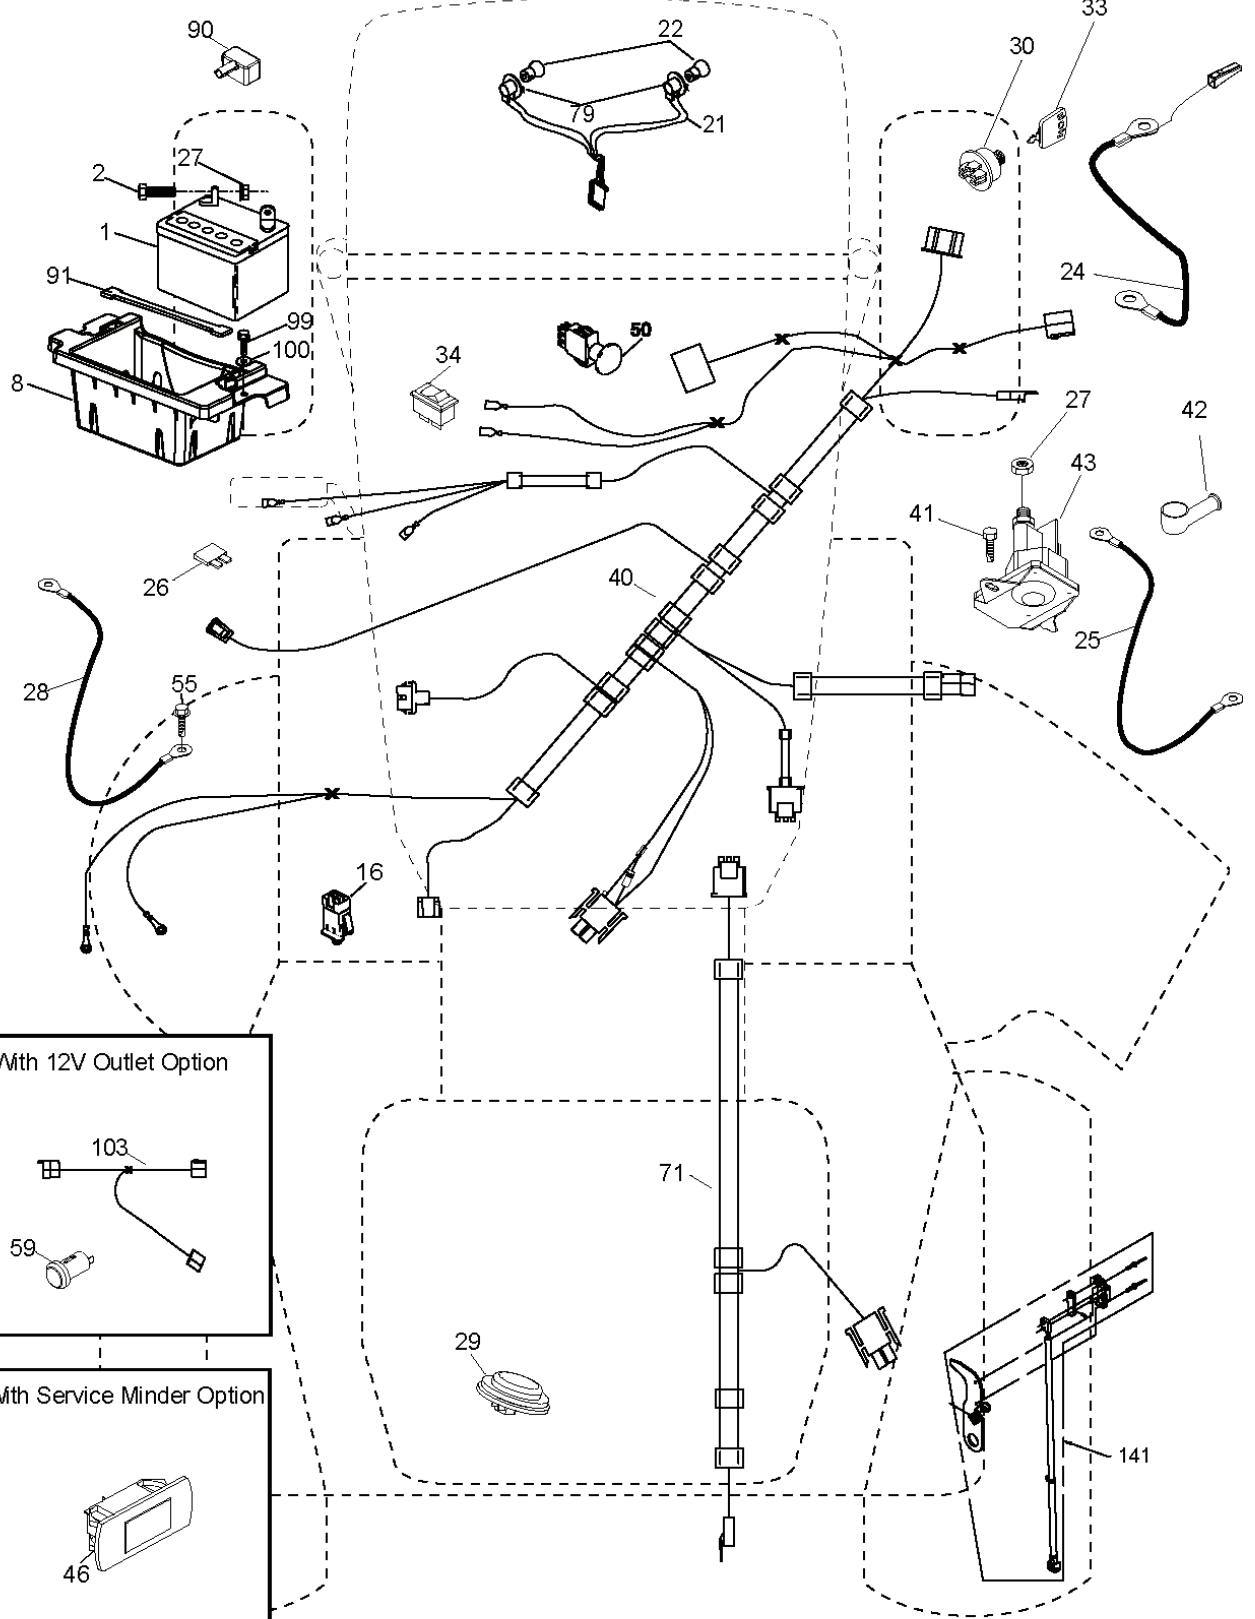

T09S

With 12V Outlet Option

59

103

With Service Minder Option

46

REF.	PART NO.	DESCRIPTION	REMARK	QTY.	KIT
1	532163465	BATTERY		1	
2	874760412	BOLT		1	
8	532186491	BOX		1	
16	532176138	MICRO SWITCH		1	
21	532183759	HARNESS		1	
22	532004152	BULB		1	
24	532400253	CABLE		1	
25	532412895	CABLE.STARTER.6G.BL/RE*SUBS/2*		1	
26	532175158	FUSE		1	
27	873510400	NUT		1	
28	532145491	CABLE		1	
29	532401545	SWITCH		1	
30	532193350	IGNITION MODULE		1	
33	532411933	KEY		1	
34	532110712	SWITCH		1	
40	532401104	CABLE ASSY		1	
41	817720408	SCREW		1	
42	532131563	COVER		1	
43	532192507	SOLENOID		1	
46	532401763	DISPLAY		1	
50	532174651	SWITCH		1	
55	817060512	SCREW		1	
71	532194276	CABLE ASSY		1	
79	532175242	HOLDER		1	
90	532400724	COVER		1	
91	532190270	STRAP BATTERY MOUNT FRO		1	
99	817670412	SCREW		1	
100	819091416	WASHER		1	
141	532421225	KIT.G700/G730.ROS.SERV(71750)		1