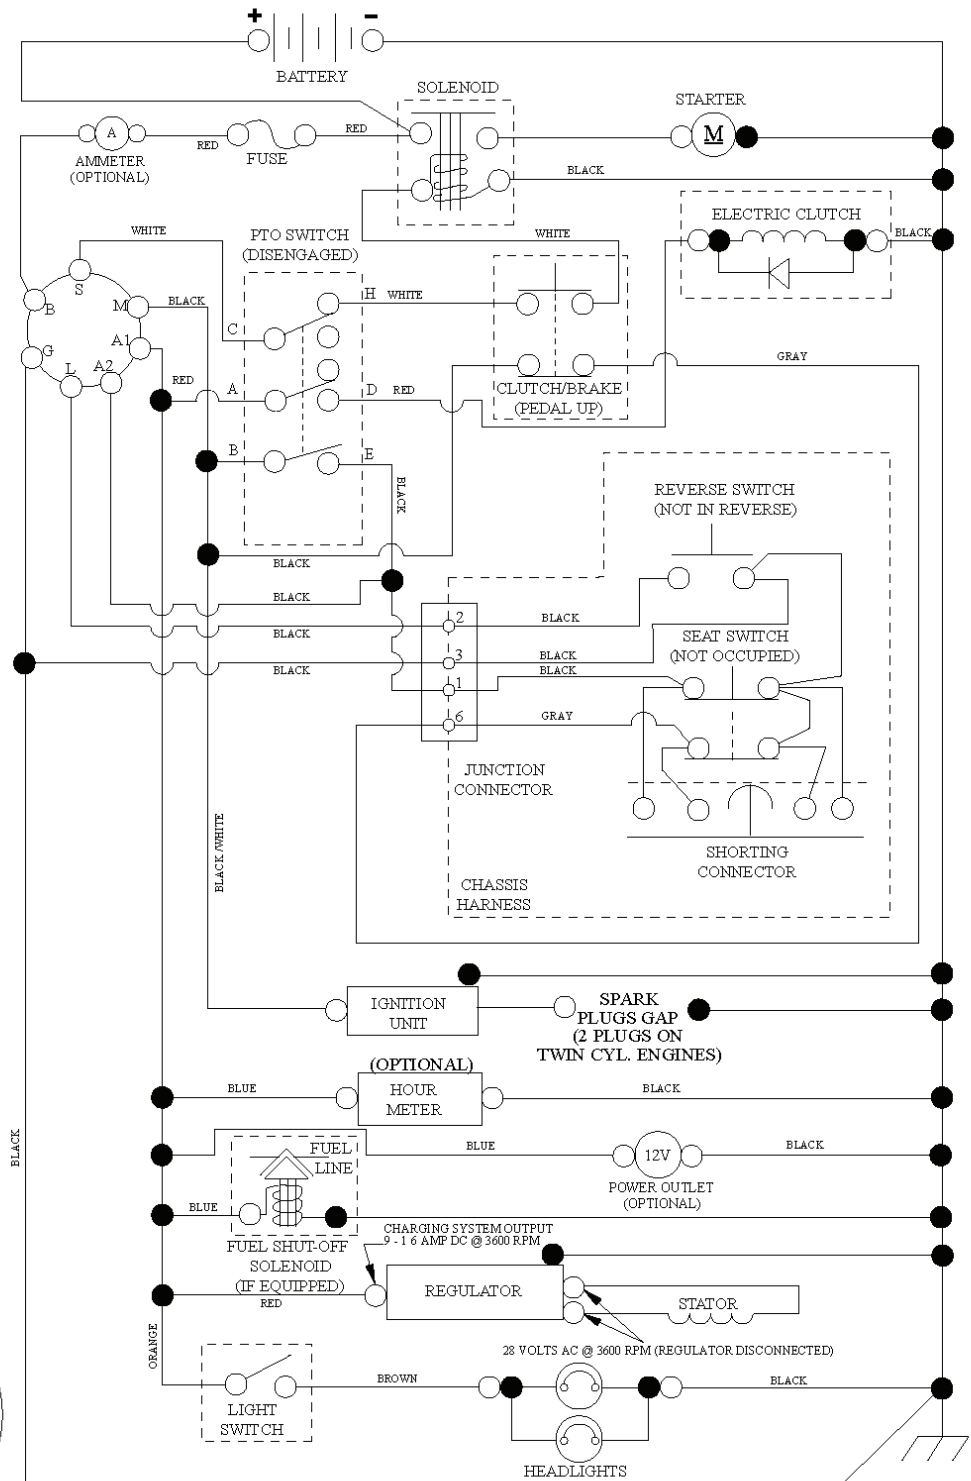

POSITION	CIRCUIT	"MAKE"
OFF	M+G+A1	
RUN/OVERRIDE	B+A1	
RUN	B+A1	L+A2
START	B+S+A1	

WIRING INSULATED CLIPS
NOTE: IF WIRING INSULATED CLIPS WERE REMOVED FOR SERVICING OF UNIT, THEY SHOULD BE RE-INSTALLED TO PROPERLY SECURE YOUR WIRING.

NON-REMOVABLE CONNECTIONS

REMOVABLE CONNECTIONS