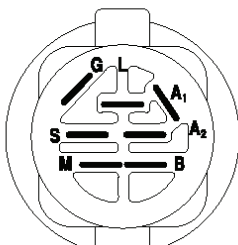

IGNITION SWITCH

POSITION	CIRCUIT	"MAKE"
OFF	M+G+A1	
RUN/OVERRIDE	B+A1	
RUN	B+A1	L+A2
START	B+S+A1	

WIRING INSULATED CLIPS
NOTE: IF WIRING INSULATED CLIPS WERE REMOVED FOR SERVICING OF UNIT, THEY SHOULD BE RE-INSTALLED TO PROPERLY SECURE YOUR WIRING.