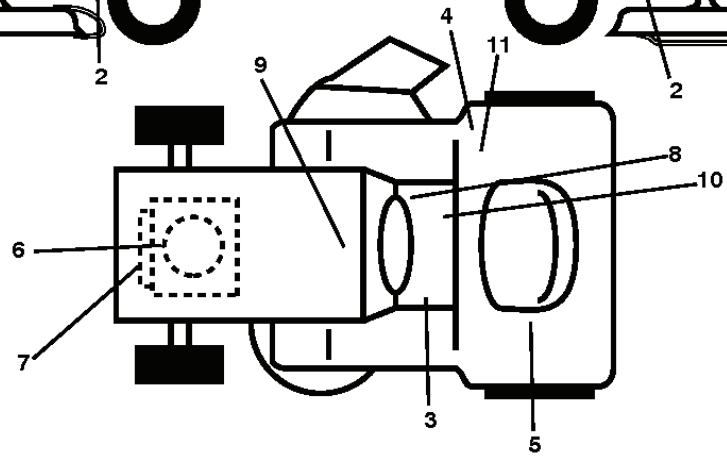

REF.	PART NO.	DESCRIPTION	REMARK	QTY.	KIT
1	532400389	LABEL		1	
2	532159736	DECAL		1	
3	532159737	DECAL		1	
4	532124433	DECAL		1	
5	532426209	DECAL		1	
6	532432918	DECAL		1	
7	532196841	DECAL		1	
8	532140837	DECAL		1	
9	532145005	DECAL		1	
10	532178302	DECAL		1	
11	532168869	DECAL		1	
14	532434475	DECAL		1	
16	532429196	DECAL		1	
17	532433770	DECAL		1	
--	532162598	DECAL		1	
--	532166960	DECAL		1	
--	532401771	FOOTREST		1	
--	532403773	FOOTREST		1