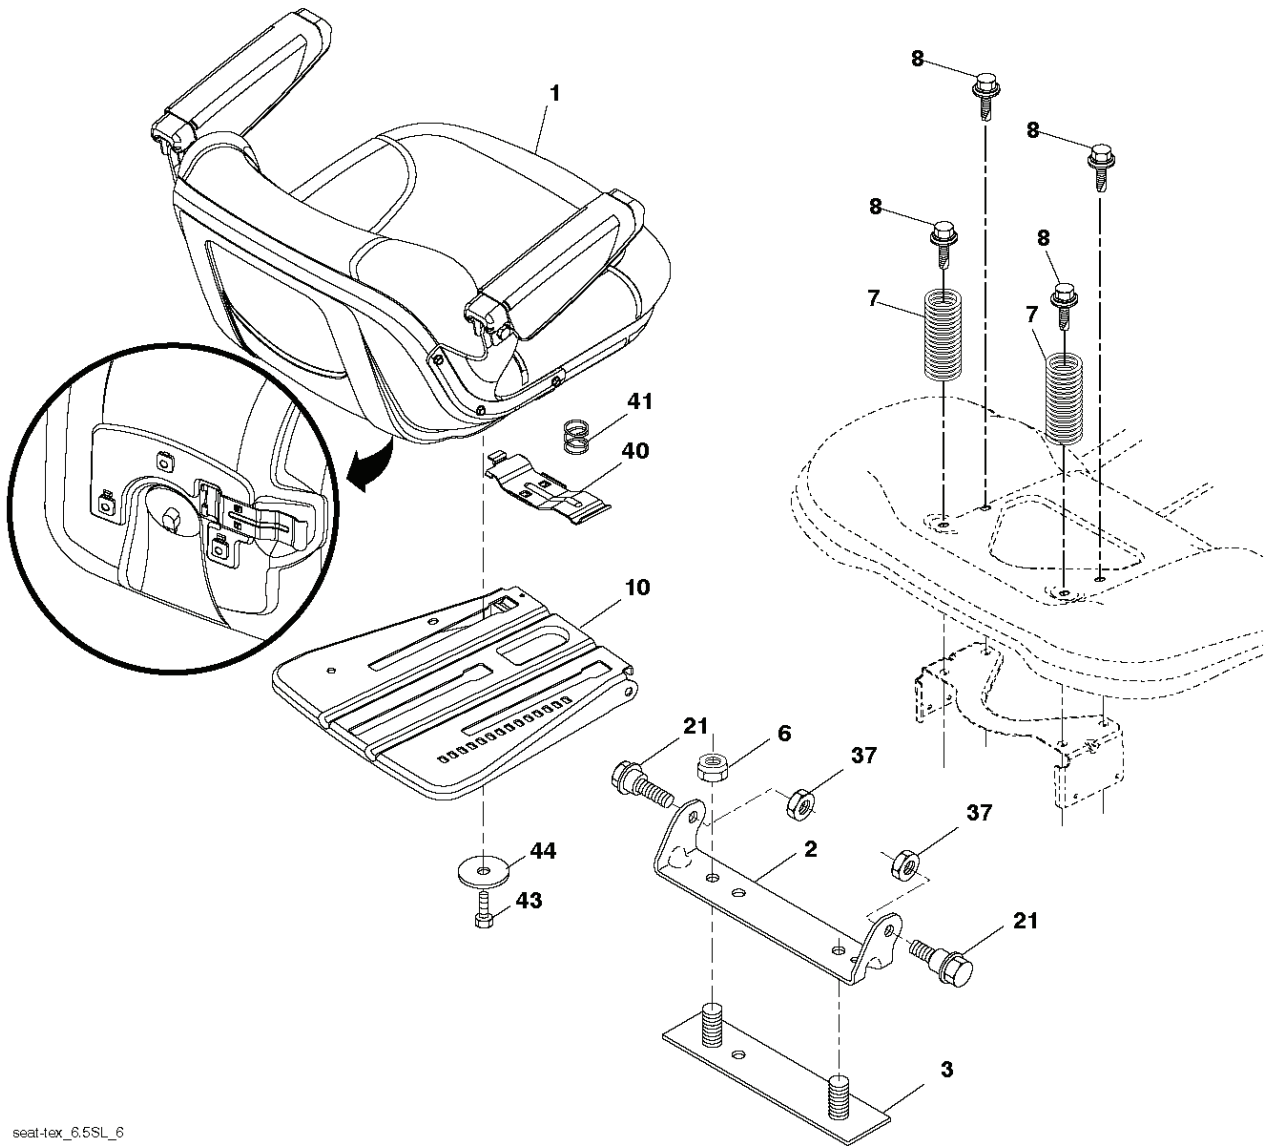

PTO SWITCH
(MATING SIDE)

IGNITION SWITCH

POSITION	CIRCUIT	"MAKE"
OFF	M+G+A1	
RUN/OVERRIDE	B+A1	
RUN	B+A1	L+A2
START	B+S+A1	

CHASSIS HARNESS CONNECTOR
(MATING SIDE)

DASH HARNESS CONNECTOR

WIRING INSULATED CLIPS
NOTE: IF WIRING INSULATED CLIPS WERE REMOVED FOR SERVICING OF UNIT, THEY SHOULD BE RE-INSTALLED TO PROPERLY SECURE YOUR WIRING.

NON-REMOVABLE CONNECTIONS

REMOVABLE CONNECTIONS

REF.	PART NO.	DESCRIPTION	REMARK	QTY.	KIT
1	532424073	SEAT W/ARMREST		1	
2	532180166	BRACKET		1	
3	532140675	STRAP		1	
6	873800600	NUT		1	
7	532124181	SPRING		1	
8	532171877	BOLT		1	
10	532196977	PLATE		1	
21	532171852	BOLT		1	
37	873800500	LOCK NUT		1	
40	532425919	HANDLE		1	
41	532198200	SPRING		1	
43	874760612	BOLT		1	
44	819133812	WASHER		1	
	PART NO.		REMARK		KIT