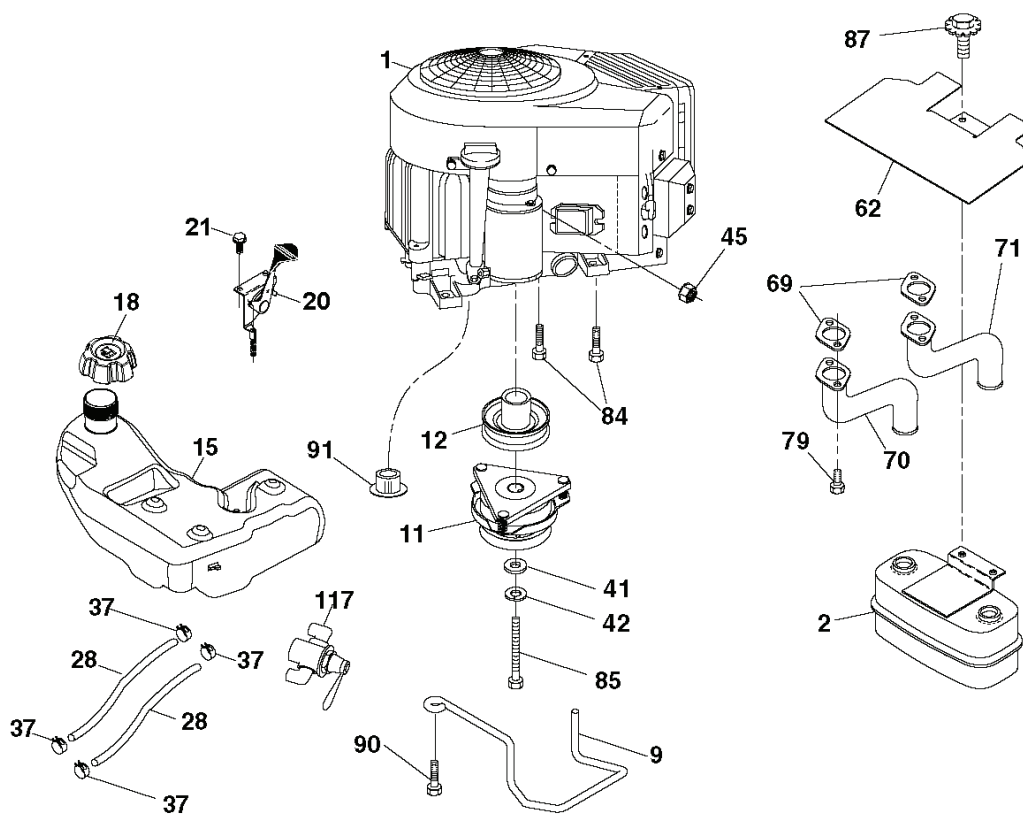

PTO SWITCH  
(MATING SIDE)

IGNITION SWITCH

POSITION	CIRCUIT "MAKE"
OFF	M+G+A1
RUN/OVERRIDE	B+A1
RUN	B+A1 L+A2
START	B+S+A1

CHASSIS HARNESS  
CONNECTOR  
(MATING SIDE)

DASH HARNESS  
CONNECTOR

WIRING INSULATED CLIPS  
NOTE: IF WIRING INSULATED  
CLIPS WERE REMOVED FOR  
SERVICING OF UNIT, THEY  
SHOULD BE RE-INSTALLED TO  
PROPERLY SECURE YOUR  
WIRING.

●  
NON-REMOVABLE  
CONNECTIONS

○  
REMOVABLE  
CONNECTIONS

seat-tex\_6.5SL\_3

---

REF.	PART NO.	DESCRIPTION	REMARK	QTY.	KIT
1	532424073	SEAT W/ARMREST		1	
2	532180166	BRACKET		1	
3	532140675	STRAP		1	
6	873800600	NUT		1	
7	532124181	SPRING		1	
8	532171877	BOLT		1	
10	532196977	PLATE		1	
21	532171852	BOLT		1	
37	873800500	LOCK NUT		1	
40	532197661	HANDLE		1	
41	532198200	SPRING		1	
43	874760612	BOLT		1	
44	819133812	WASHER		1	

Steering-tex\_LEGND2\_38

REF.	PART NO.	DESCRIPTION	REMARK	QTY.	KIT
1	532416480	STEERING WHEEL		1	
2	532413591	LINK ARM		1	
4	532403089	SPINDLE SHAFT		1	
5	532403090	SPINDLE SHAFT		1	
6	532124931	WASHER		1	
7	532121748	WASHER		1	
8	812000029	RETAINER RING		1	
9	532121232	HUB CAP		1	
13	532121749	WASHER		1	
14	810040600	WASHER		1	
15	873540600	NUT		1	
16	532194746	SHAFT		1	
19	532194729	PLATE		1	
21	532186737	ADAPTER		1	
22	532420537	SUPPORT		1	
26	532415987	KNOB		1	
28	817000612	SCREW		1	
35	532194732	PLATE		1	
45	819183812	WASHER		1	
50	873900600	NUT		1	
51	873940800	NUT		1	
53	532188967	WASHER		1	
54	874760636	BOLT		1	
55	532414736	SPACER		1	
58	532194747	BOLT		1	
59	532194748	WASHER		1	
60	873971000	NUT		1	
61	532194740	LINK		1	
62	532194741	LINK		1	
63	817000512	SCREW		1	
64	532199849	SPRING RETAINER		1	
65	532194734	BRACKET		1	
66	871020748	BOLT		1	
67	532194737	BUSHING		1	
68	873900700	NUT		1	
69	532199162	WASHER		1	
70	532196197	BRACKET		1	
78	532057079	WASHER		1	
118	532406013	BEARING		1	