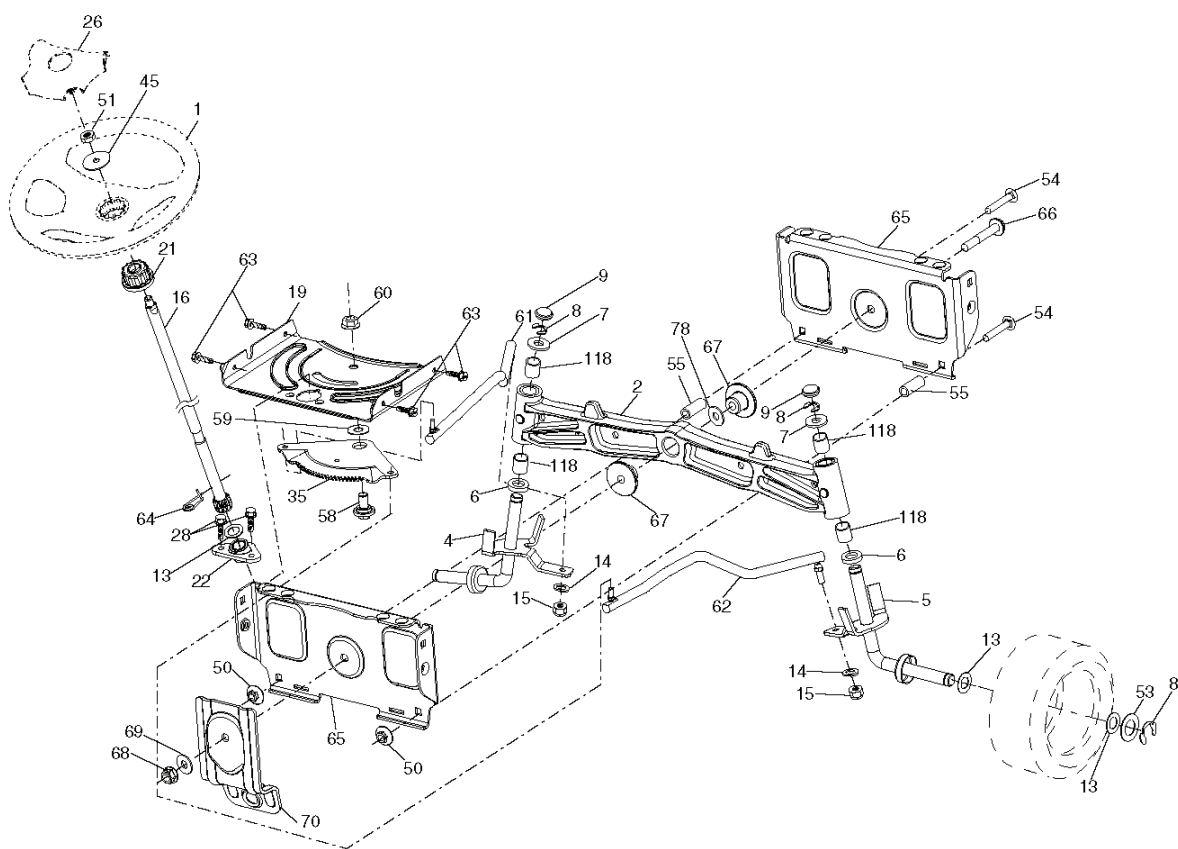

PTO SWITCH  
(MATING SIDE)

IGNITION SWITCH

POSITION	CIRCUIT "MAKE"
OFF	M+G+A1
RUN/OVERRIDE	B+A1
RUN	B+A1 L+A2
START	B+S+A1

CHASSIS HARNESS  
CONNECTOR  
(MATING SIDE)

DASH HARNESS  
CONNECTOR

WIRING INSULATED CLIPS  
NOTE: IF WIRING INSULATED  
CLIPS WERE REMOVED FOR  
SERVICING OF UNIT, THEY  
SHOULD BE RE-INSTALLED TO  
PROPERLY SECURE YOUR  
WIRING.

●  
NON-REMOVABLE  
CONNECTIONS

○  
REMOVABLE  
CONNECTIONS

seat-tex\_6.5SL\_3

---

REF.	PART NO.	DESCRIPTION	REMARK	QTY.	KIT
1	532424073	SEAT W/ARMREST		1	
2	532180166	BRACKET		1	
3	532140675	STRAP		1	
6	873800600	NUT		1	
7	532124181	SPRING		1	
8	532171877	BOLT		1	
10	532196977	PLATE		1	
21	532171852	BOLT		1	
37	873800500	LOCK NUT		1	
40	532197661	HANDLE		1	
41	532198200	SPRING		1	
43	874760612	BOLT		1	
44	819133812	WASHER		1	

Steering-tex\_LEGND2\_38

REF.	PART NO.	DESCRIPTION	REMARK	QTY.	KIT
1	532416480	STEERING WHEEL		1	
2	532413591	LINK ARM		1	
4	532403089	SPINDLE SHAFT		1	
5	532403090	SPINDLE SHAFT		1	
6	532124931	WASHER		1	
7	532121748	WASHER		1	
8	812000029	RETAINER RING		1	
9	532121232	HUB CAP		1	
13	532121749	WASHER		1	
14	810040600	WASHER		1	
15	873540600	NUT		1	
16	532194746	SHAFT		1	
19	532194729	PLATE		1	
21	532186737	ADAPTER		1	
22	532420537	SUPPORT		1	
26	532415987	KNOB		1	
28	817000612	SCREW		1	
35	532194732	PLATE		1	
45	819183812	WASHER		1	
50	873900600	NUT		1	
51	873940800	NUT		1	
53	532188967	WASHER		1	
54	874760636	BOLT		1	
55	532414736	SPACER		1	
58	532194747	BOLT		1	
59	532194748	WASHER		1	
60	873971000	NUT		1	
61	532194740	LINK		1	
62	532194741	LINK		1	
63	817000512	SCREW		1	
64	532199849	SPRING RETAINER		1	
65	532194734	BRACKET		1	
66	871020748	BOLT		1	
67	532194737	BUSHING		1	
68	873900700	NUT		1	
69	532199162	WASHER		1	
70	532196197	BRACKET		1	
78	532057079	WASHER		1	
118	532406013	BEARING		1	