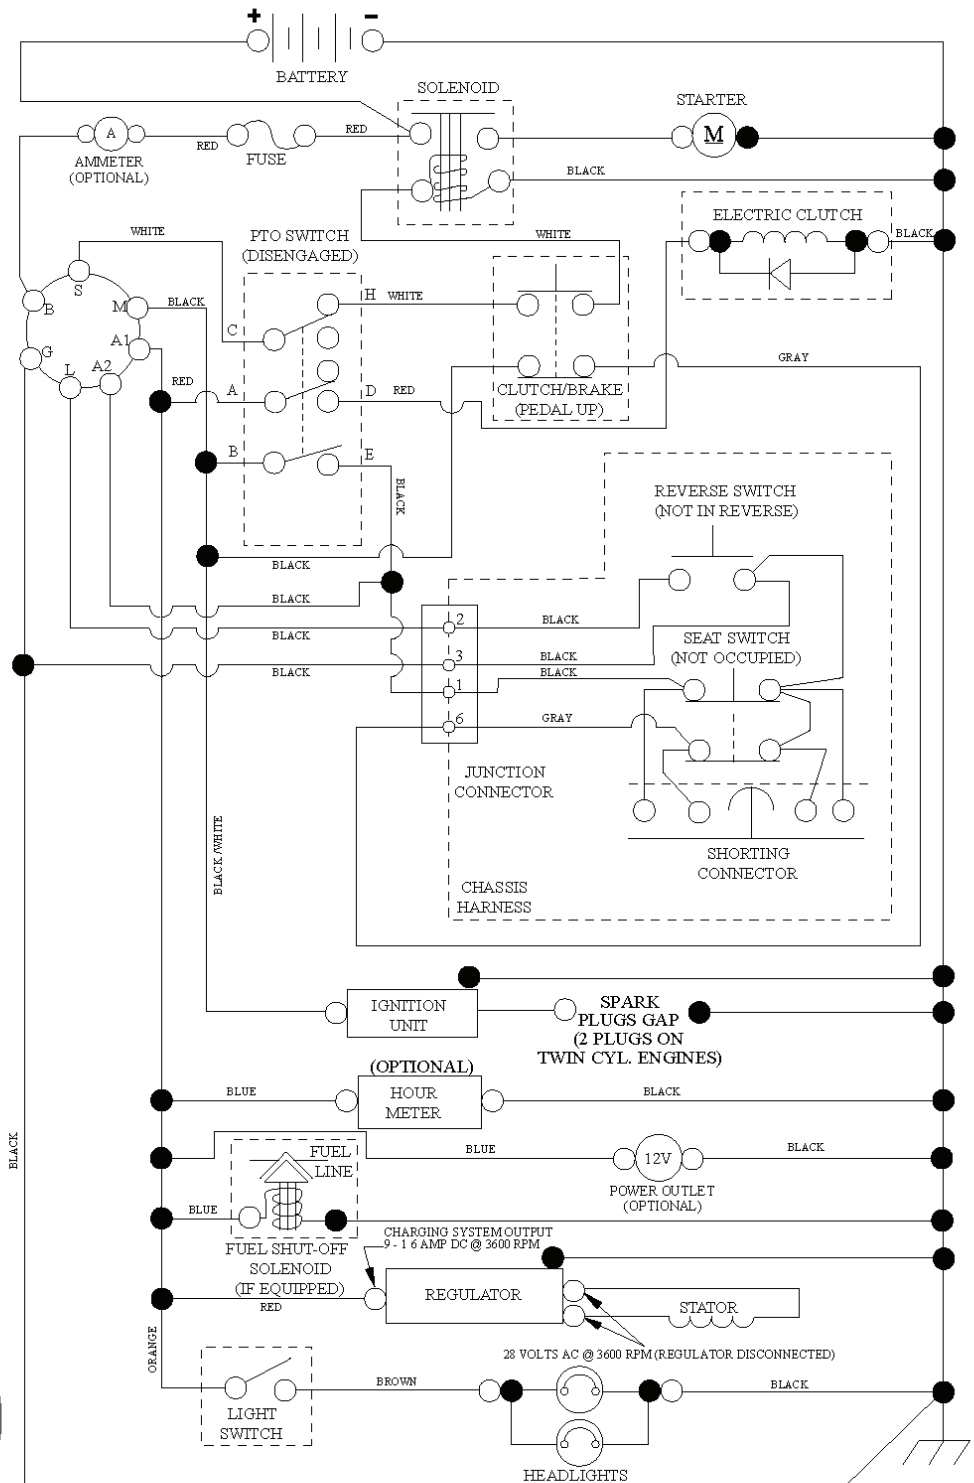

T09S

With 12V Outlet Option

103

59

With Service Minder Option

46

REF.	PART NO.	DESCRIPTION	REMARK	QTY.	KIT
1	532163465	BATTERY		1	
2	874760412	BOLT		1	
8	532186491	BOX		1	
16	532176138	MICRO SWITCH		1	
21	532183759	HARNESS		1	
22	532004152	BULB		1	
24	532400253	CABLE		1	
25	532412895	CABLE.STARTER.6G.BL/RE*SUBS/2*		1	
26	532175158	FUSE		1	
27	873510400	NUT		1	
28	532145491	CABLE		1	
29	532401545	SWITCH		1	
30	532193350	IGNITION MODULE		1	
33	532411933	KEY		1	
34	532110712	SWITCH		1	
40	532401104	CABLE ASSY		1	
41	817720408	SCREW		1	
42	532131563	COVER		1	
43	532192507	SOLENOID		1	
46	532401763	DISPLAY		1	
50	532174651	SWITCH		1	
55	817060512	SCREW		1	
71	532194276	CABLE ASSY		1	
79	532175242	HOLDER		1	
90	532400724	COVER		1	
91	532190270	STRAP BATTERY MOUNT FRO		1	
99	817670412	SCREW		1	
100	819091416	WASHER		1	
141	532421225	KIT.G700/G730.ROS.SERV(71750)		1	

PTO SWITCH  
(MATING SIDE)

IGNITION SWITCH

POSITION	CIRCUIT "MAKE"
OFF	M+G+A1
RUN/OVERRIDE	B+A1
RUN	B+A1 L+A2
START	B+S+A1

CHASSIS HARNESS  
CONNECTOR  
(MATING SIDE)

DASH HARNESS  
CONNECTOR

WIRING INSULATED CLIPS  
NOTE: IF WIRING INSULATED  
CLIPS WERE REMOVED FOR  
SERVICING OF UNIT, THEY  
SHOULD BE RE-INSTALLED TO  
PROPERLY SECURE YOUR  
WIRING.