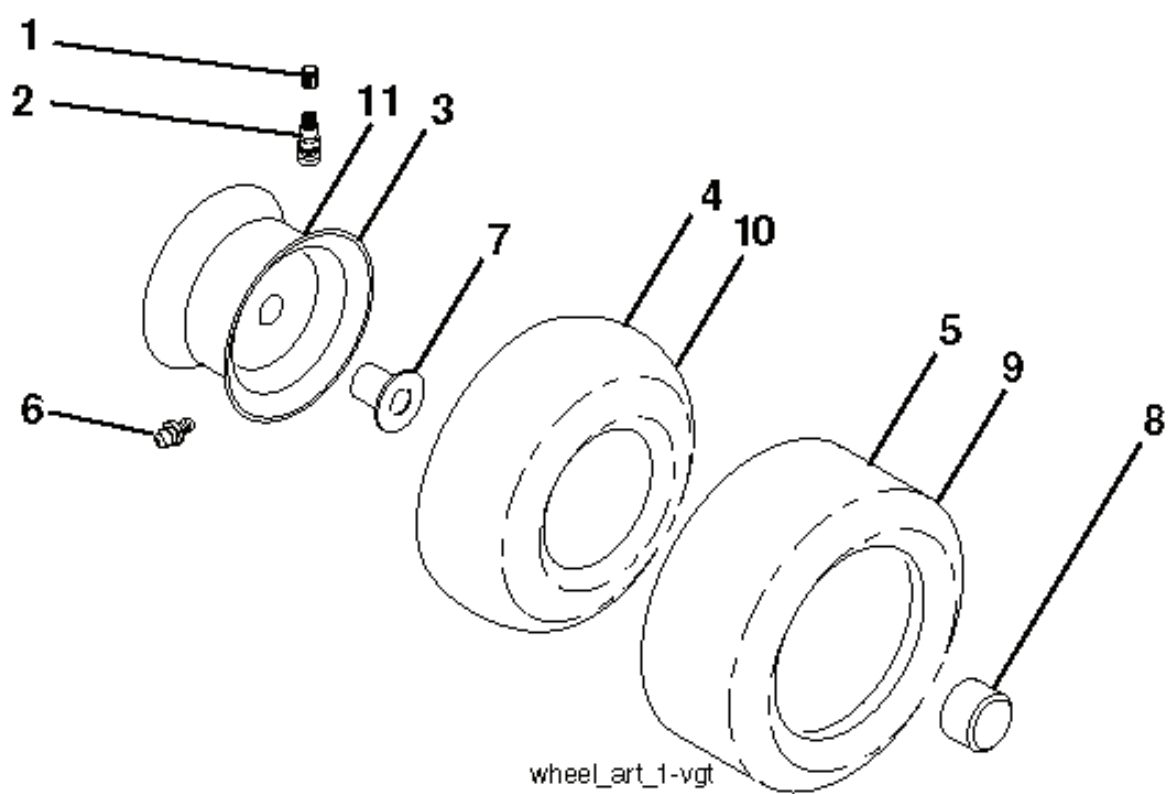

REF.	PART NO.	DESCRIPTION	REMARK	QTY.	KIT
1	532059192	CAP VALVE		1	
2	532065139	NIPPLE		1	
3	532181839	RIM ASSY	Front	1	
4	532008134	HOSE	Front (Service Item Only)	1	
5	532106230	TIRE	Front	1	
6	532124957	FITTING	(Front Wheel Only)	1	
7	532124959	BEARING	(Front Wheel Only)	1	
8	532175039	HUB CAP	(Front Wheel Only)	1	
9	532105588	TIRE	Rear	1	
10	532007154	HOSE	Rear (Service Item Only)	1	
11	532144510	WHEEL	Rear	1	
--	532144334	SEALING FOAM		1