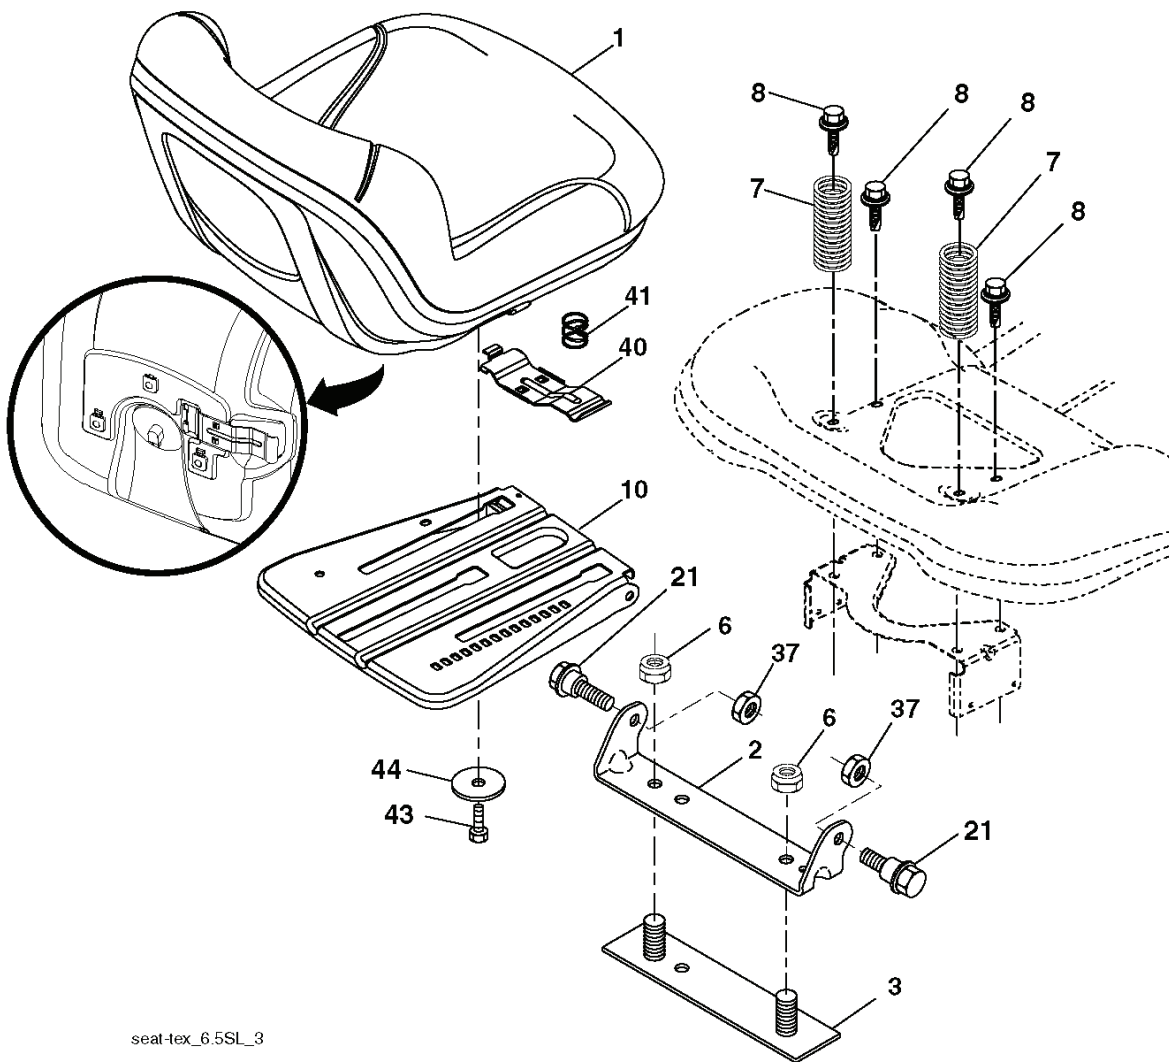

PTO SWITCH  
(MATING SIDE)

IGNITION SWITCH

POSITION	CIRCUIT "MAKE"
OFF	M+G+A1
RUN/OVERRIDE	B+A1
RUN	B+A1 L+A2
START	B+S+A1

CHASSIS HARNESS  
CONNECTOR  
(MATING SIDE)

DASH HARNESS  
CONNECTOR

WIRING INSULATED CLIPS  
NOTE: IF WIRING INSULATED  
CLIPS WERE REMOVED FOR  
SERVICING OF UNIT, THEY  
SHOULD BE RE-INSTALLED TO  
PROPERLY SECURE YOUR  
WIRING.

●  
NON-REMOVABLE  
CONNECTIONS

○  
REMOVABLE  
CONNECTIONS

seat-tex\_6.5SL\_3

---

REF.	PART NO.	DESCRIPTION	REMARK	QTY.	KIT
1	532424073	SEAT W/ARMREST		1	
2	532180166	BRACKET		1	
3	532140675	STRAP		1	
6	873800600	NUT		1	
7	532124181	SPRING		1	
8	532171877	BOLT		1	
10	532196977	PLATE		1	
21	532171852	BOLT		1	
37	873800500	LOCK NUT		1	
40	532197661	HANDLE		1	
41	532198200	SPRING		1	
43	874760612	BOLT		1	
44	819133812	WASHER		1	