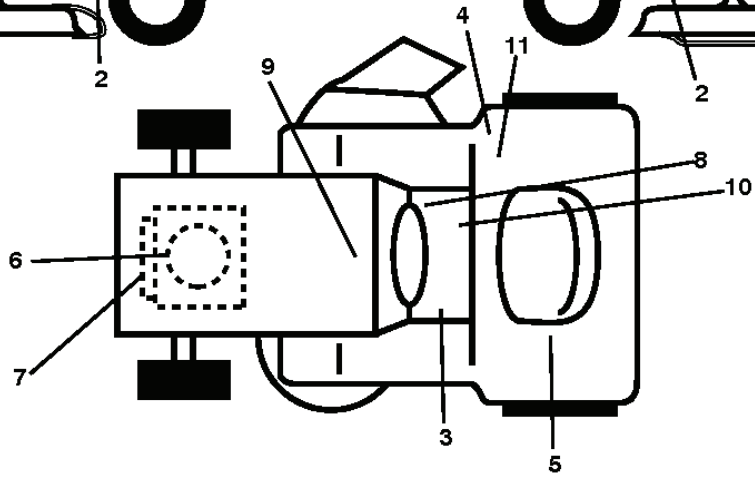

REF.	PART NO.	DESCRIPTION	REMARK	QTY.	KIT
1	532400389	LABEL		1	
2	532159736	DECAL		1	
3	532159737	DECAL		1	
4	532124433	DECAL		1	
5	532426209	DECAL		1	
6	532432918	DECAL		1	
7	532196841	DECAL		1	
8	532140837	DECAL		1	
9	532145005	DECAL		1	
10	532178302	DECAL		1	
11	532168869	DECAL		1	
14	532434475	DECAL		1	
16	532429196	DECAL		1	
17	532433770	DECAL		1	
--	532162598	DECAL		1	
--	532166960	DECAL		1	
--	532401771	FOOTREST		1	
--	532403773	FOOTREST		1	
	PART NO.		REMARK		KIT