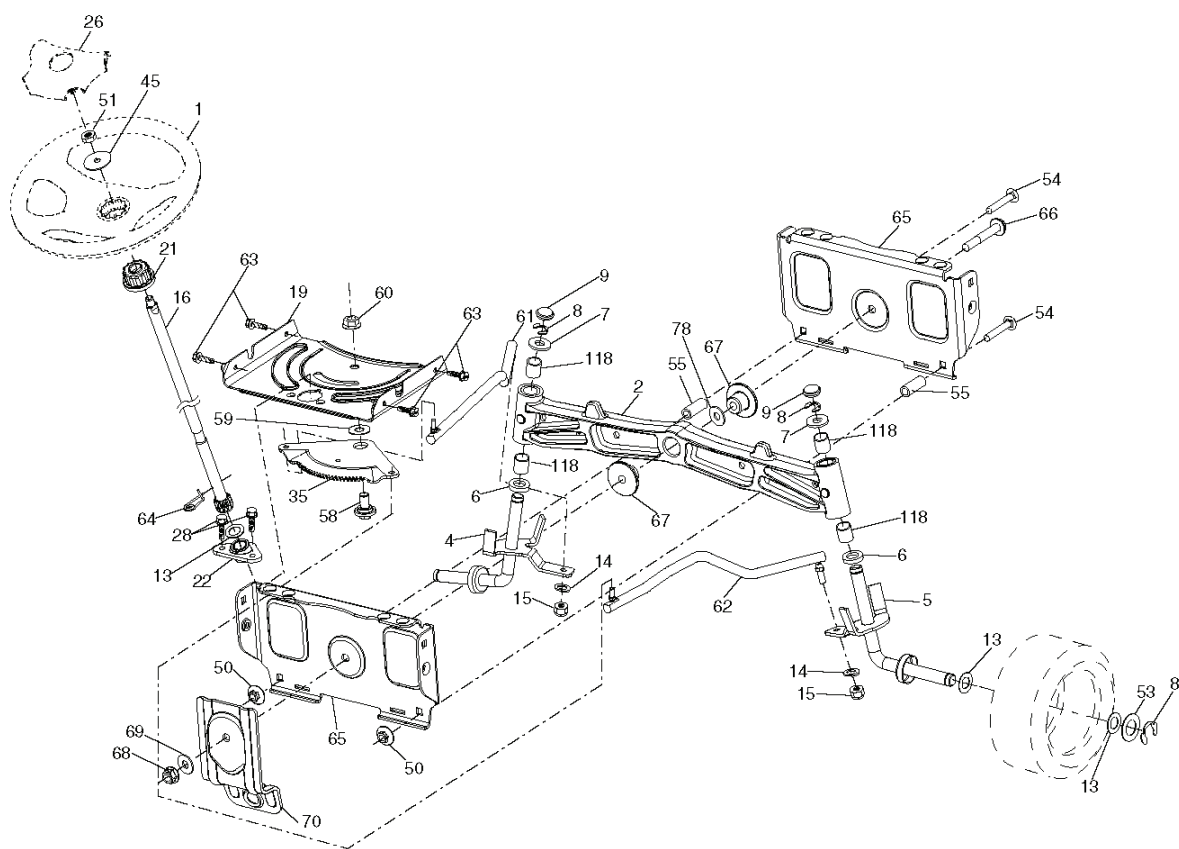

Steering-tex_LEGND2_38

REF.	PART NO.	DESCRIPTION	REMARK	QTY.	KIT
1	532416480	STEERING WHEEL		1	
2	532413591	LINK ARM		1	
4	532403089	SPINDLE SHAFT		1	
5	532403090	SPINDLE SHAFT		1	
6	532124931	WASHER		1	
7	532121748	WASHER		1	
8	812000029	RETAINER RING		1	
9	532121232	HUB CAP		1	
13	532121749	WASHER		1	
14	810040600	WASHER		1	
15	873540600	NUT		1	
16	532194746	SHAFT		1	
19	532194729	PLATE		1	
21	532186737	ADAPTER		1	
22	532420537	SUPPORT		1	
26	532415987	KNOB		1	
28	817000612	SCREW		1	
35	532194732	PLATE		1	
45	819183812	WASHER		1	
50	873900600	NUT		1	
51	873940800	NUT		1	
53	532188967	WASHER		1	
54	874760636	BOLT		1	
55	532414736	SPACER		1	
58	532194747	BOLT		1	
59	532194748	WASHER		1	
60	873971000	NUT		1	
61	532194740	LINK		1	
62	532194741	LINK		1	
63	817000512	SCREW		1	
64	532199849	SPRING RETAINER		1	
65	532194734	BRACKET		1	
66	871020748	BOLT		1	
67	532194737	BUSHING		1	
68	873900700	NUT		1	
69	532199162	WASHER		1	
70	532196197	BRACKET		1	
78	532057079	WASHER		1	
118	532406013	BEARING		1