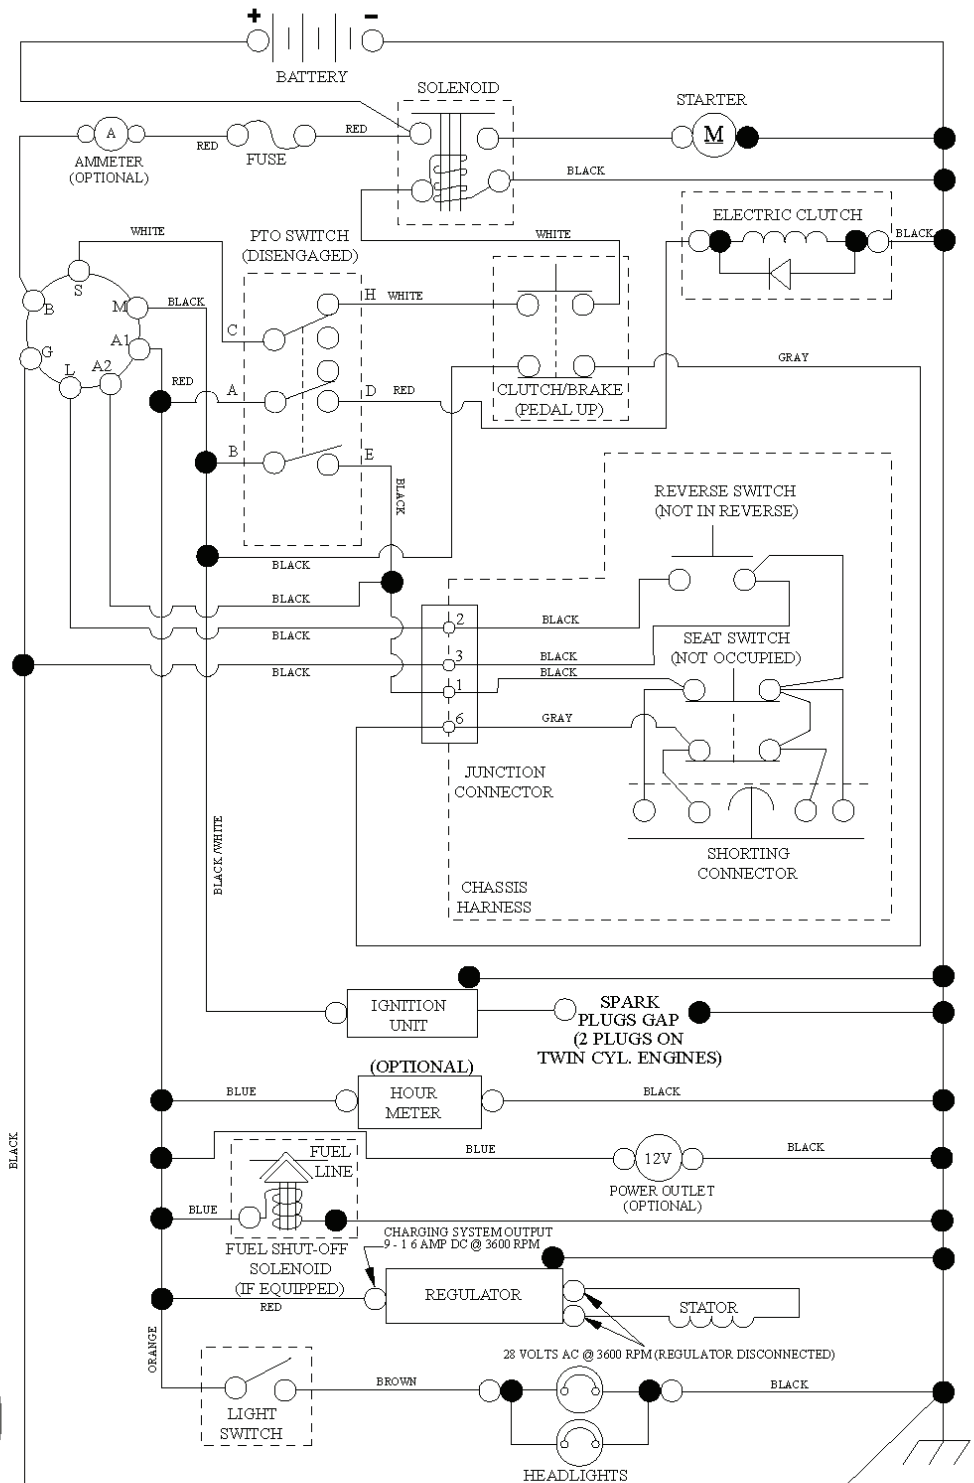

POSITION	CIRCUIT "MAKE"
OFF	M+G+A1
RUN/OVERRIDE	B+A1
RUN	B+A1 L+A2
START	B+S+A1

WIRING INSULATED CLIPS
NOTE: IF WIRING INSULATED
CLIPS WERE REMOVED FOR
SERVICING OF UNIT, THEY
SHOULD BE RE-INSTALLED TO
PROPERLY SECURE YOUR
WIRING.

●
NON-REMOVABLE
CONNECTIONS

○
REMOVABLE
CONNECTIONS