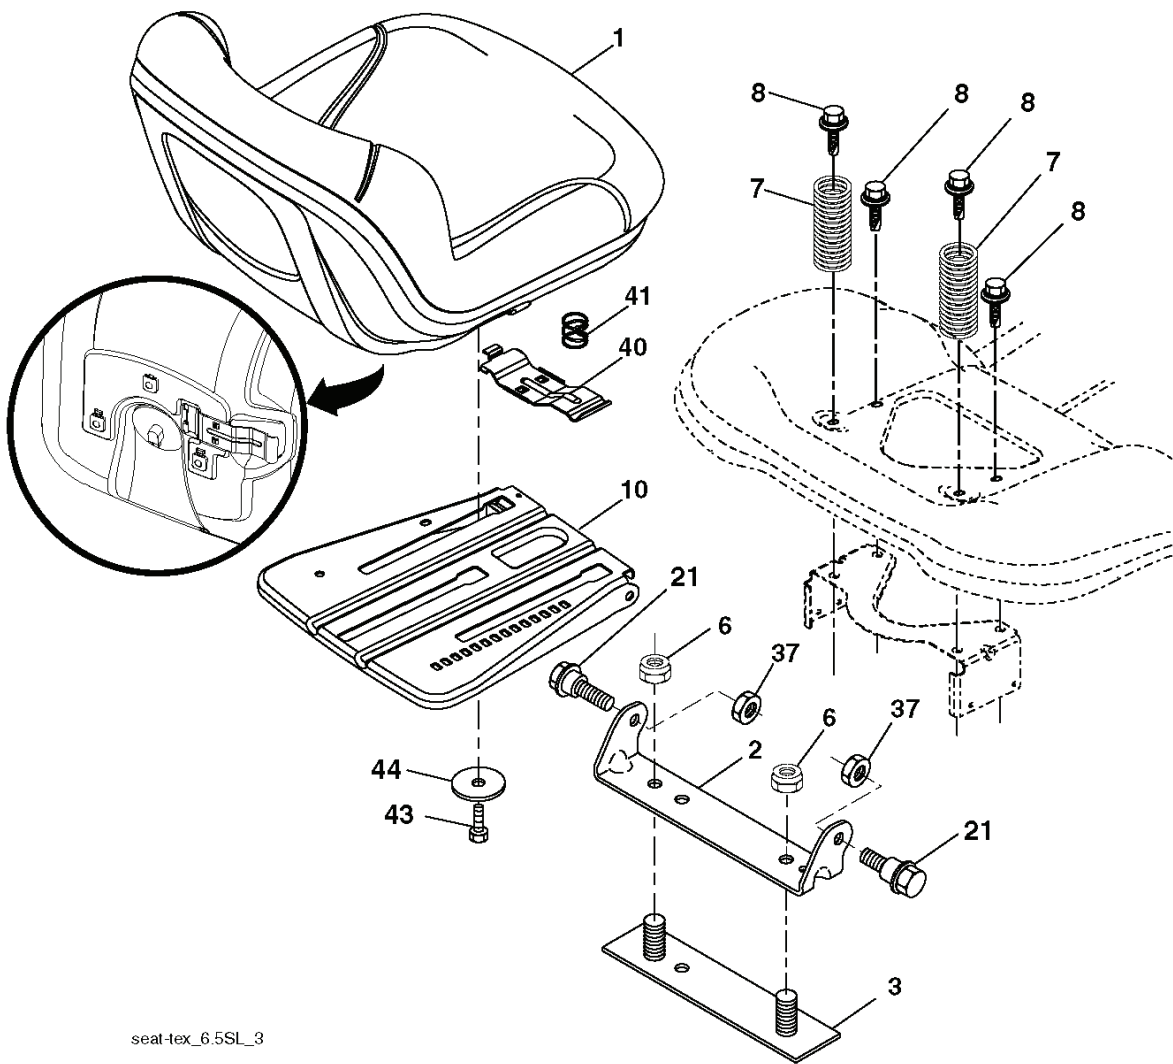

PTO SWITCH
(MATING SIDE)

IGNITION SWITCH

POSITION	CIRCUIT "MAKE"
OFF	M+G+A1
RUN/OVERRIDE	B+A1
RUN	B+A1 L+A2
START	B+S+A1

CHASSIS HARNESS
CONNECTOR
(MATING SIDE)

DASH HARNESS
CONNECTOR

WIRING INSULATED CLIPS
NOTE: IF WIRING INSULATED
CLIPS WERE REMOVED FOR
SERVICING OF UNIT, THEY
SHOULD BE RE-INSTALLED TO
PROPERLY SECURE YOUR
WIRING.

●
NON-REMOVABLE
CONNECTIONS

○
REMOVABLE
CONNECTIONS

seat-tex_6.5SL_3

REF.	PART NO.	DESCRIPTION	REMARK	QTY.	KIT
1	532424073	SEAT W/ARMREST		1	
2	532180166	BRACKET		1	
3	532140675	STRAP		1	
6	873800600	NUT		1	
7	532124181	SPRING		1	
8	532171877	BOLT		1	
10	532196977	PLATE		1	
21	532171852	BOLT		1	
37	873800500	LOCK NUT		1	
40	532197661	HANDLE		1	
41	532198200	SPRING		1	
43	874760612	BOLT		1	
44	819133812	WASHER		1	
	PART NO.		REMARK		KIT