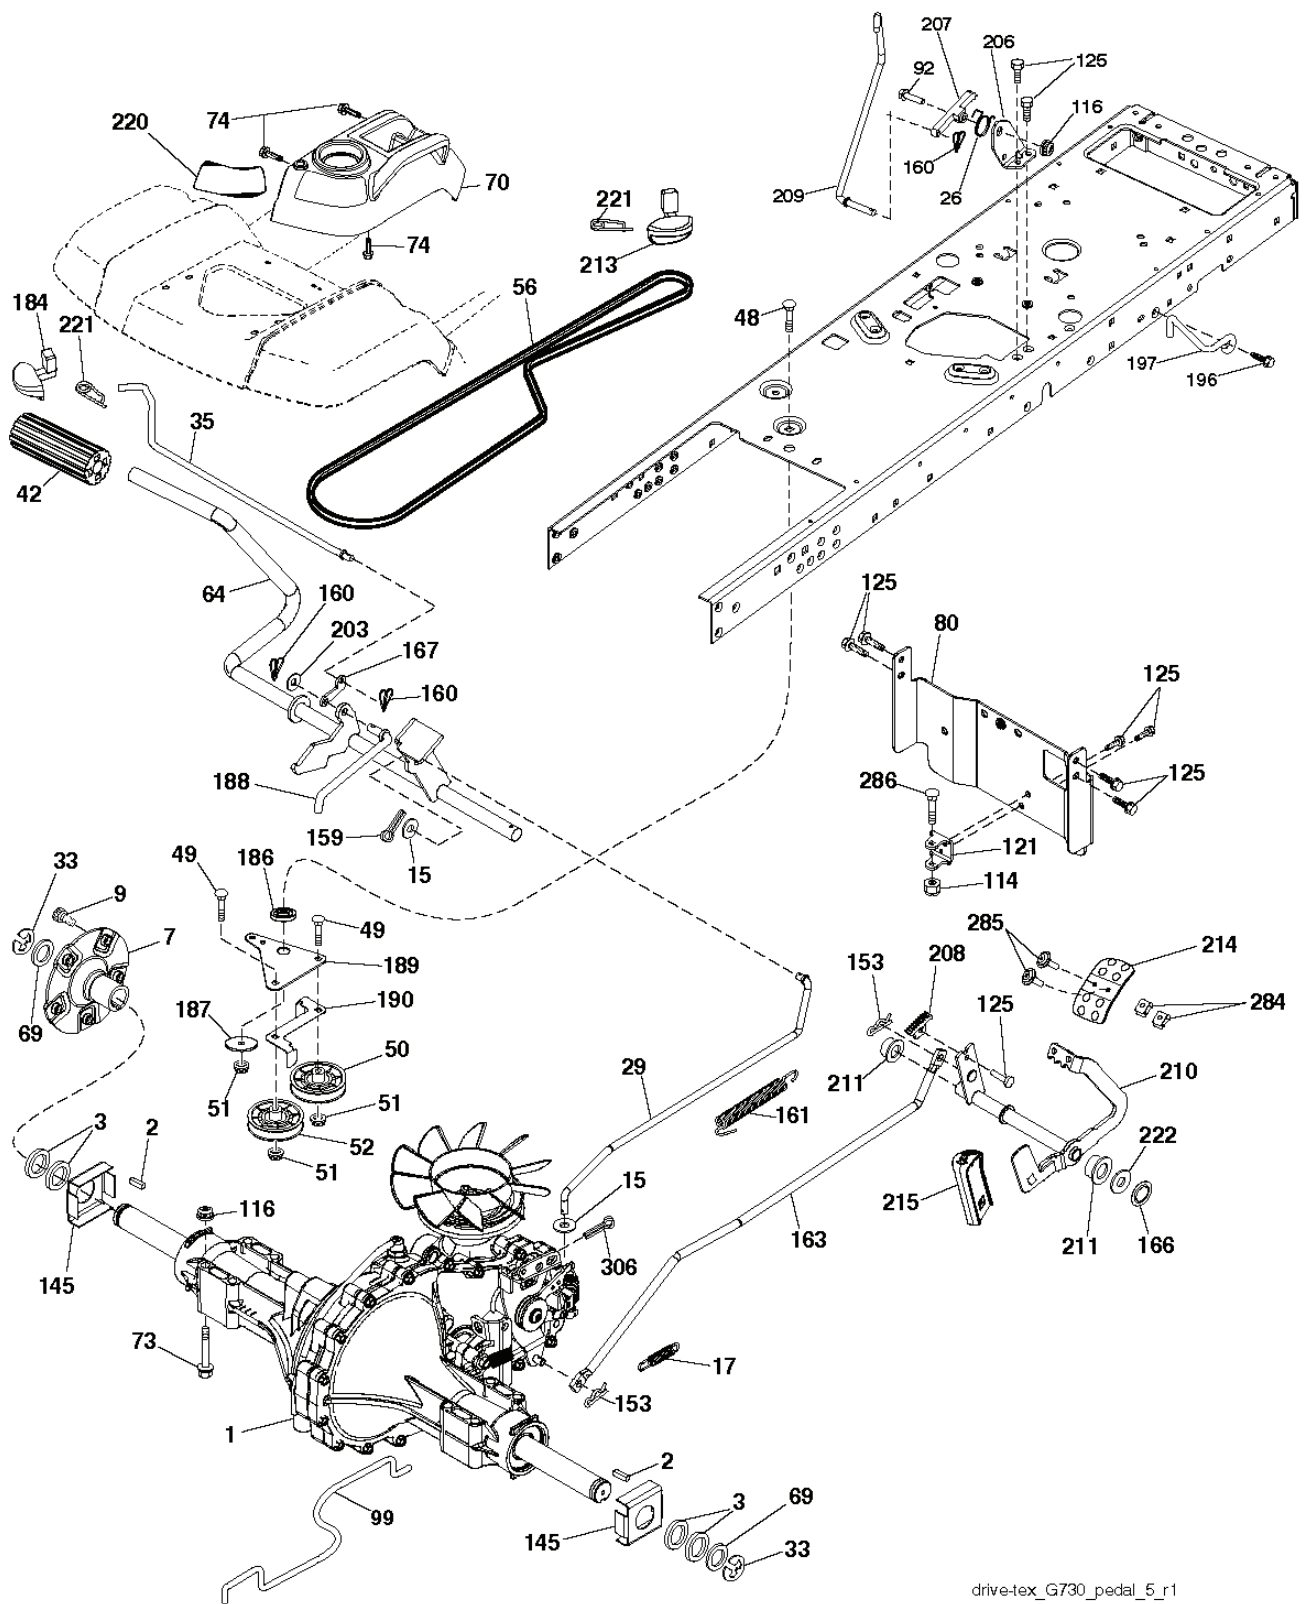

GTH2752 TF, 96041017502, 2010-11

SPARE PARTS LIST

REF.	PART NO.	DESCRIPTION	REMARK	QTY.	KIT
1	532400389	LABEL		1	
2	532159736	DECAL		1	
3	532159737	DECAL		1	
4	532124433	DECAL		1	
5	532426209	DECAL		1	
6	532432918	DECAL		1	
7	532196841	DECAL		1	
8	532140837	DECAL		1	
9	532145005	DECAL		1	
10	532178302	DECAL		1	
11	532168869	DECAL		1	
14	532434475	DECAL		1	
16	532429196	DECAL		1	
17	532433770	DECAL		1	
--	532162598	DECAL		1	
--	532166960	DECAL		1	
--	532401771	FOOTREST		1	
--	532403773	FOOTREST		1	