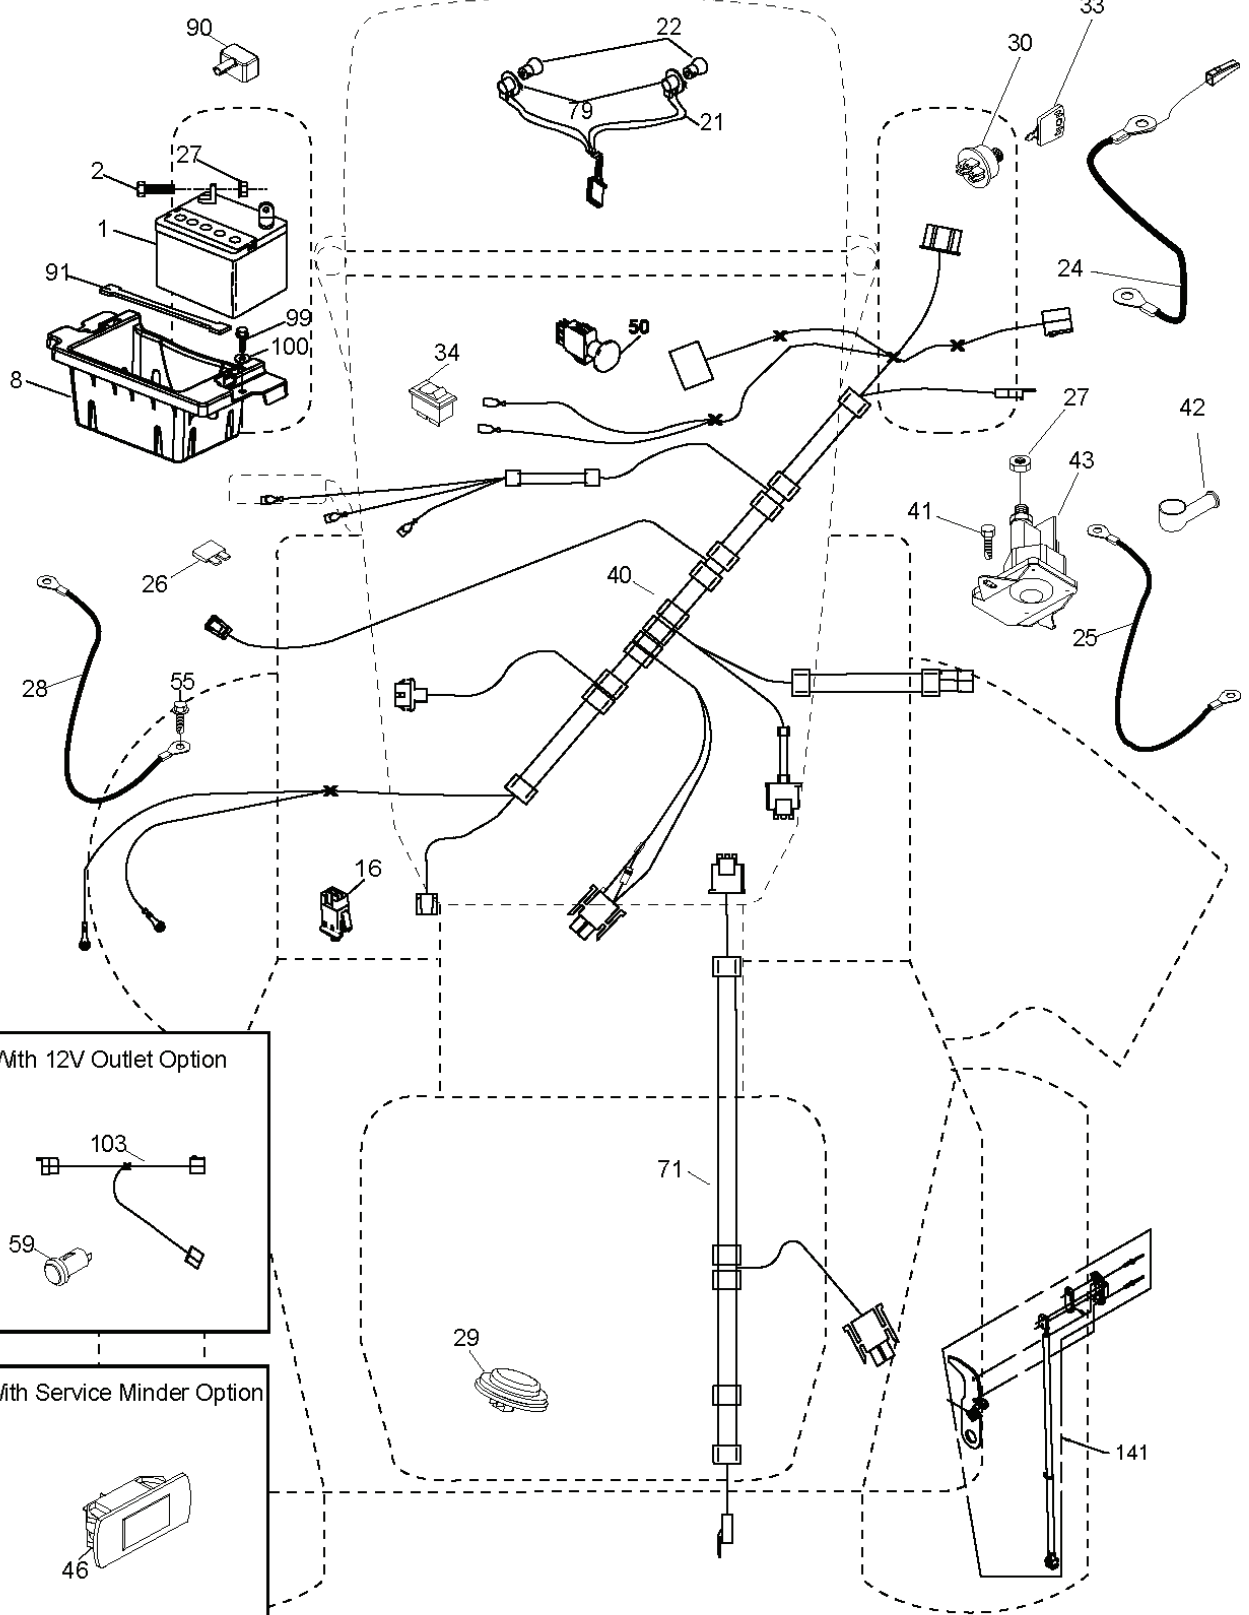

REF.	PART NO.	DESCRIPTION	REMARK	QTY.	KIT
2	532194261	DRAWBAR.STGT		1	
3	532405012	LOGOTYPE		1	
5	532448449	DASH		1	
14	532411046	HOOD		1	
15	532198907	LENS		1	
18	532408607	FRONT COVER		1	
25	532198906	LENS		1	
36	817060512	SCREW		1	
37	532401825	FENDER		1	
58	532194314	BRACKET		1	
68	817490508	SCREW		1	
130	532416358	SCREW		1	
137	532407590	DAMPING PIECE		1	
150	532198512	BRACKET		1	
152	532194329	SHIELD		1	
159	817000612	SCREW		1	
161	532401826	CONSOLE		1	
162	532142432	SCREW		1	
165	532194330	SUPPORT		1	
175	532196304	SUPPORT		1	
176	532400776	SCREW		1	
177	532195227	BUSHING		1	
178	532199782	NET		1	
180	532194260	CHASSIS		1	
181	532403025	BUSHING		1	
182	532406859	DASH		1	
183	874520520	BOLT		1	
189	817000512	SCREW		1	
194	873900500	NUT		1	
195	532404137	TROU*RP.LPAR 532401556428		1	
196	532417778	CONSOLE		1	
199	532198259	PLATE		1	
202	532403048	LIST		1	
203	532403076	LIST		1	
204	532416613	COVER		1	
205	532401709	LIST		1	
206	532401711	LIST		1	
207	532197198	LENS		1	
208	532197199	LENS		1	
209	532199130	INSERT		1	
210	532199131	INSERT		1	
211	532199132	INSERT		1	
212	532199133	INSERT		1	
214	532199145	CLIP		1	
217	532409167	ROD		1	
221	532198909	LENS		1	
228	532195161	STUD		1	
234	532404742	DAMPING PIECE		1	
235	532406129	SPACER		1	
236	873930500	NUT		1	
238	532408606	PLATE		1	
298	532110452	NUT		1	
--	532431882	GUARD		1	

T09S

With 12V Outlet Option

With Service Minder Option