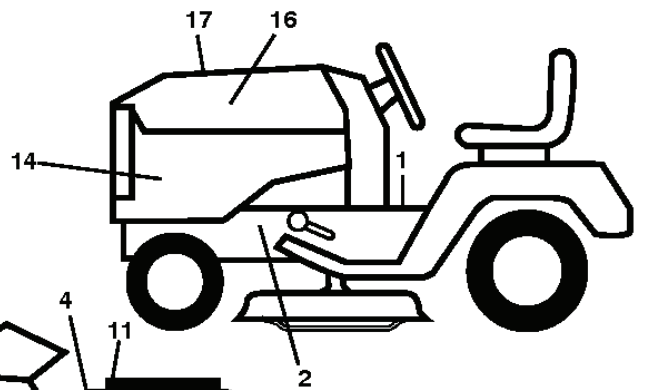

GTH2752 TF, 96041017502, 2010-11

SPARE PARTS LIST

REF.	PART NO.	DESCRIPTION	REMARK	QTY.	KIT
1	532400389	LABEL		1	
2	532159736	DECAL		1	
3	532159737	DECAL		1	
4	532124433	DECAL		1	
5	532426209	DECAL		1	
6	532432918	DECAL		1	
7	532196841	DECAL		1	
8	532140837	DECAL		1	
9	532145005	DECAL		1	
10	532178302	DECAL		1	
11	532168869	DECAL		1	
14	532434475	DECAL		1	
16	532429196	DECAL		1	
17	532433770	DECAL		1	
--	532162598	DECAL		1	
--	532166960	DECAL		1	
--	532401771	FOOTREST		1	
--	532403773	FOOTREST		1	