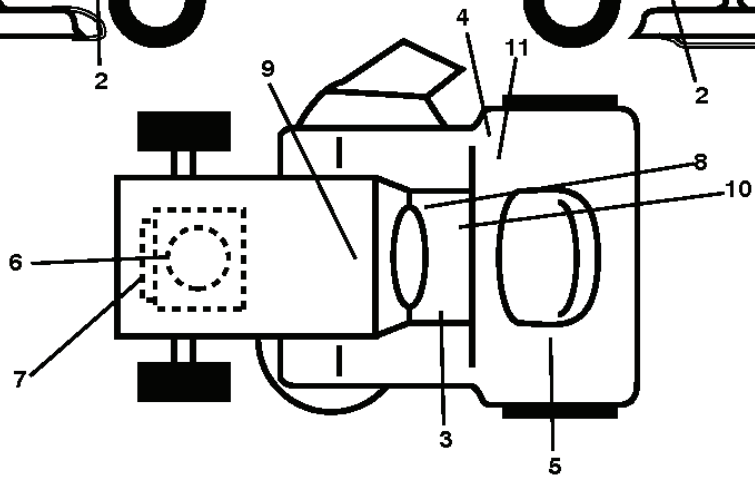

GTH2752 TF, 96041017502, 2010-11

SPARE PARTS LIST

REF.	PART NO.	DESCRIPTION	REMARK	QTY.	KIT
1	532400389	LABEL		1	
2	532159736	DECAL		1	
3	532159737	DECAL		1	
4	532124433	DECAL		1	
5	532426209	DECAL		1	
6	532432918	DECAL		1	
7	532196841	DECAL		1	
8	532140837	DECAL		1	
9	532145005	DECAL		1	
10	532178302	DECAL		1	
11	532168869	DECAL		1	
14	532434475	DECAL		1	
16	532429196	DECAL		1	
17	532433770	DECAL		1	
--	532162598	DECAL		1	
--	532166960	DECAL		1	
--	532401771	FOOTREST		1	
--	532403773	FOOTREST		1	