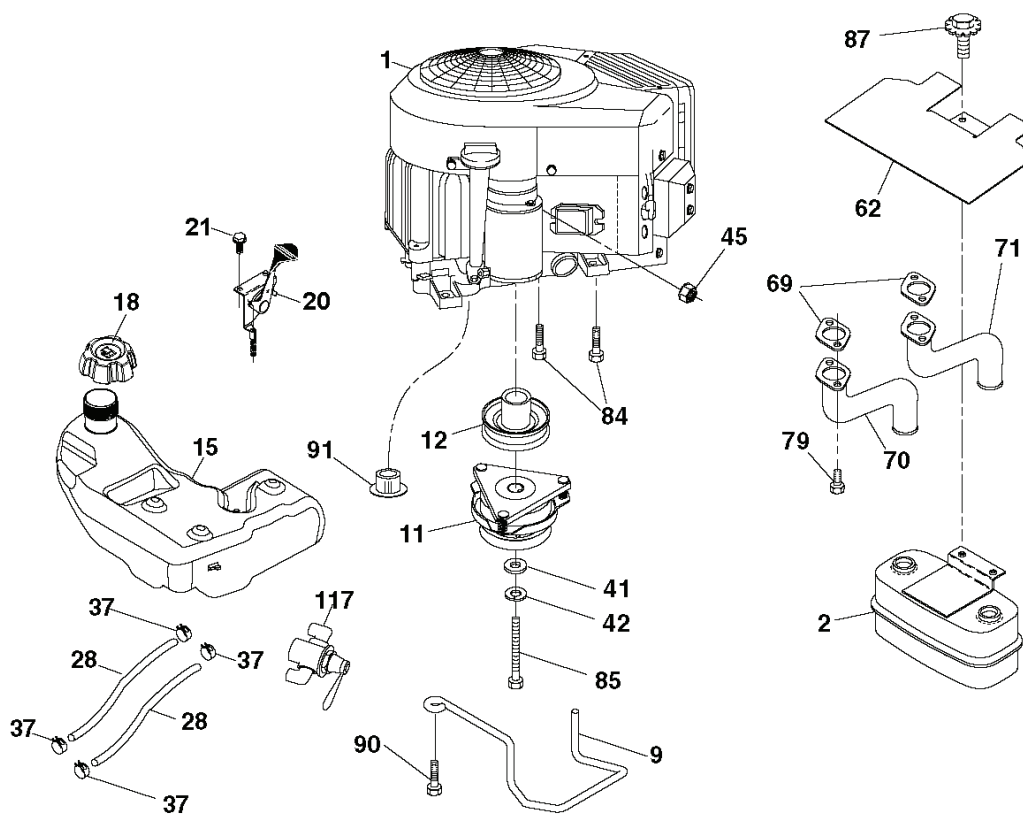

SPARK ARRESTER KIT

engine-tex_bs-2cyl_63

REF.	PART NO.	DESCRIPTION	REMARK	QTY.	KIT
1	000000000	W/O DESCRIPTION	B&S Model 44q777-1406-B1	1	
2	532149723	MUFFLER		1	
9	532408667	INSERT REFLECTIVE LH		1	
11	532179335	CLUTCH		1	
12	532194343	PULLEY		1	
15	532422804	TANK FUEL		1	
18	532430217	HUB CAP		1	
20	532178385	THROTTLE TRIGGER		1	
21	532416358	SCREW		1	
28	532142158	FULE LINE		1	
29	532137180	SPARK ARRESTER KIT		1	
37	532123487	HOSE CLAMP		1	
41	532126197	WASHER		1	
42	810040700	WASHER		1	
45	873510400	NUT		1	
62	532434017	SHIELD		1	
69	532165391	GASKET		1	
70	532159955	TUBE		1	
71	532160589	TUBE		1	
79	532183906	SCREW		1	
84	817060620	SCREW		1	
85	532179953	BOLT		1	
87	532198239	BOLT		1	
90	817000616	SCREW		1	
91	532187495	BUSHING		1	
117	532420828	VALVE FUEL RESERVE		1