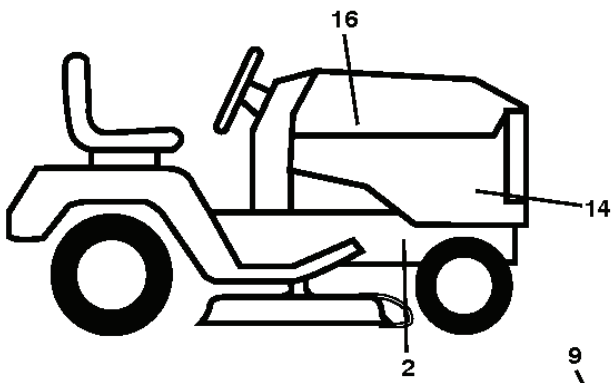

GTH2752 TF, 96041017502, 2010-11

SPARE PARTS LIST

REF.	PART NO.	DESCRIPTION	REMARK	QTY.	KIT
1	532400389	LABEL		1	
2	532159736	DECAL		1	
3	532159737	DECAL		1	
4	532124433	DECAL		1	
5	532426209	DECAL		1	
6	532432918	DECAL		1	
7	532196841	DECAL		1	
8	532140837	DECAL		1	
9	532145005	DECAL		1	
10	532178302	DECAL		1	
11	532168869	DECAL		1	
14	532434475	DECAL		1	
16	532429196	DECAL		1	
17	532433770	DECAL		1	
--	532162598	DECAL		1	
--	532166960	DECAL		1	
--	532401771	FOOTREST		1	
--	532403773	FOOTREST		1	