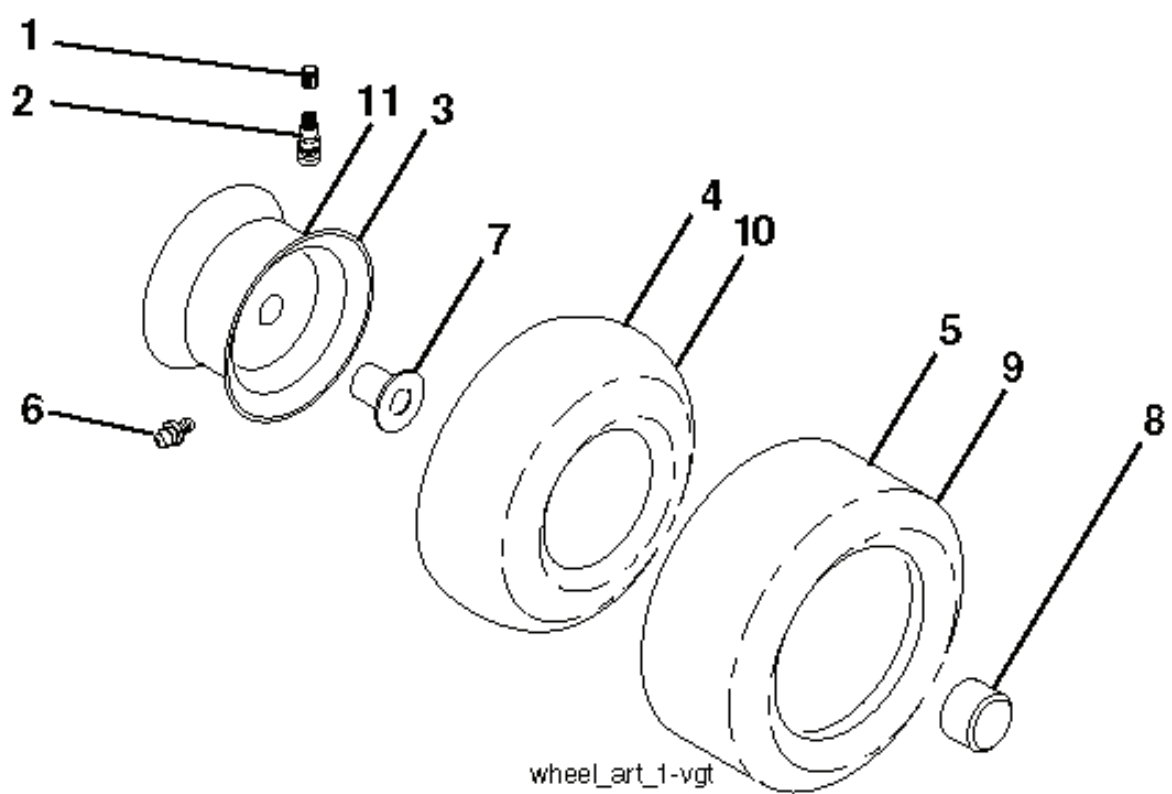

GTH2752 TF, 96041017502, 2010-11

SPARE PARTS LIST

REF.	PART NO.	DESCRIPTION	REMARK	QTY.	KIT
1	532400389	LABEL		1	
2	532159736	DECAL		1	
3	532159737	DECAL		1	
4	532124433	DECAL		1	
5	532426209	DECAL		1	
6	532432918	DECAL		1	
7	532196841	DECAL		1	
8	532140837	DECAL		1	
9	532145005	DECAL		1	
10	532178302	DECAL		1	
11	532168869	DECAL		1	
14	532434475	DECAL		1	
16	532429196	DECAL		1	
17	532433770	DECAL		1	
--	532162598	DECAL		1	
--	532166960	DECAL		1	
--	532401771	FOOTREST		1	
--	532403773	FOOTREST		1	

SPARK ARRESTER KIT

engine-tex_bs-2cyl_63

REF.	PART NO.	DESCRIPTION	REMARK	QTY.	KIT
1	000000000	W/O DESCRIPTION	B&S Model 44q777-1406-B1	1	
2	532149723	MUFFLER		1	
9	532408667	INSERT REFLECTIVE LH		1	
11	532179335	CLUTCH		1	
12	532194343	PULLEY		1	
15	532422804	TANK FUEL		1	
18	532430217	HUB CAP		1	
20	532178385	THROTTLE TRIGGER		1	
21	532416358	SCREW		1	
28	532142158	FULE LINE		1	
29	532137180	SPARK ARRESTER KIT		1	
37	532123487	HOSE CLAMP		1	
41	532126197	WASHER		1	
42	810040700	WASHER		1	
45	873510400	NUT		1	
62	532434017	SHIELD		1	
69	532165391	GASKET		1	
70	532159955	TUBE		1	
71	532160589	TUBE		1	
79	532183906	SCREW		1	
84	817060620	SCREW		1	
85	532179953	BOLT		1	
87	532198239	BOLT		1	
90	817000616	SCREW		1	
91	532187495	BUSHING		1	
117	532420828	VALVE FUEL RESERVE		1	

REF.	PART NO.	DESCRIPTION	REMARK	QTY.	KIT
1	532059192	CAP VALVE		1	
2	532065139	NIPPLE		1	
3	532181839	RIM ASSY	Front	1	
4	532008134	HOSE	Front (Service Item Only)	1	
5	532106230	TIRE	Front	1	
6	532124957	FITTING	(Front Wheel Only)	1	
7	532124959	BEARING	(Front Wheel Only)	1	
8	532175039	HUB CAP	(Front Wheel Only)	1	
9	532105588	TIRE	Rear	1	
10	532007154	HOSE	Rear (Service Item Only)	1	
11	532144510	WHEEL	Rear	1	
--	532144334	SEALING FOAM		1	