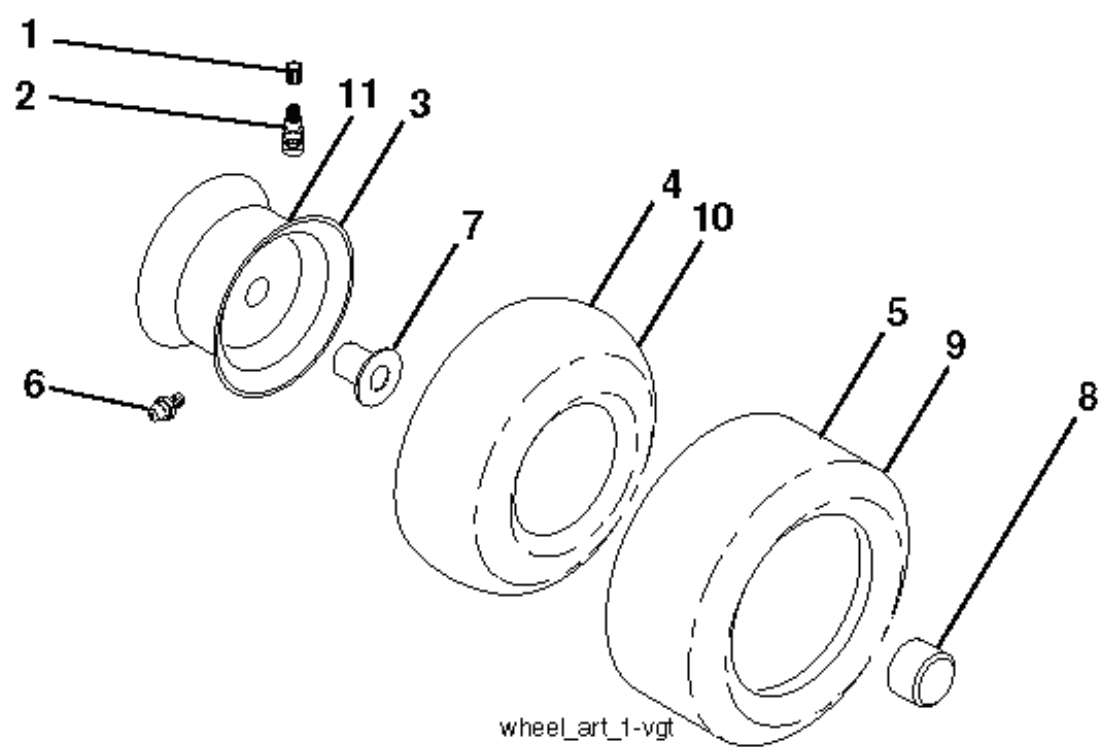

GTH27V48 LS, 96043011701, 2011-01

SPARE PARTS LIST

REF.	PART NO.	DESCRIPTION	REMARK	QTY.	KIT
1	532411657	DECAL		1	
2	532418600	DECAL		1	
5	532426209	DECAL		1	
6	532432918	DECAL		1	
9	532145005	DECAL		1	
14	532439584	DECAL		1	
15	532423829	DECAL		1	
16	581627301	DECAL		1	
17	532438475	DECAL		1	

REF.	PART NO.	DESCRIPTION	REMARK	QTY.	KIT
1	532059192	CAP VALVE		1	
2	532065139	NIPPLE		1	
3	532181839	RIM ASSY	Front	1	
4	532008134	HOSE	Front (Service Item Only)	1	
5	532161024	TIRE FRONT	Front	1	
6	532124957	FITTING	(Front Wheel Only)	1	
7	532124959	BEARING	(Front Wheel Only)	1	
8	532175039	HUB CAP	(Front Wheel Only)	1	
9	532170453	TIRE REAR	Rear	1	
10	532007154	HOSE	Rear (Service Item Only)	1	
11	532144510	WHEEL	Rear	1	