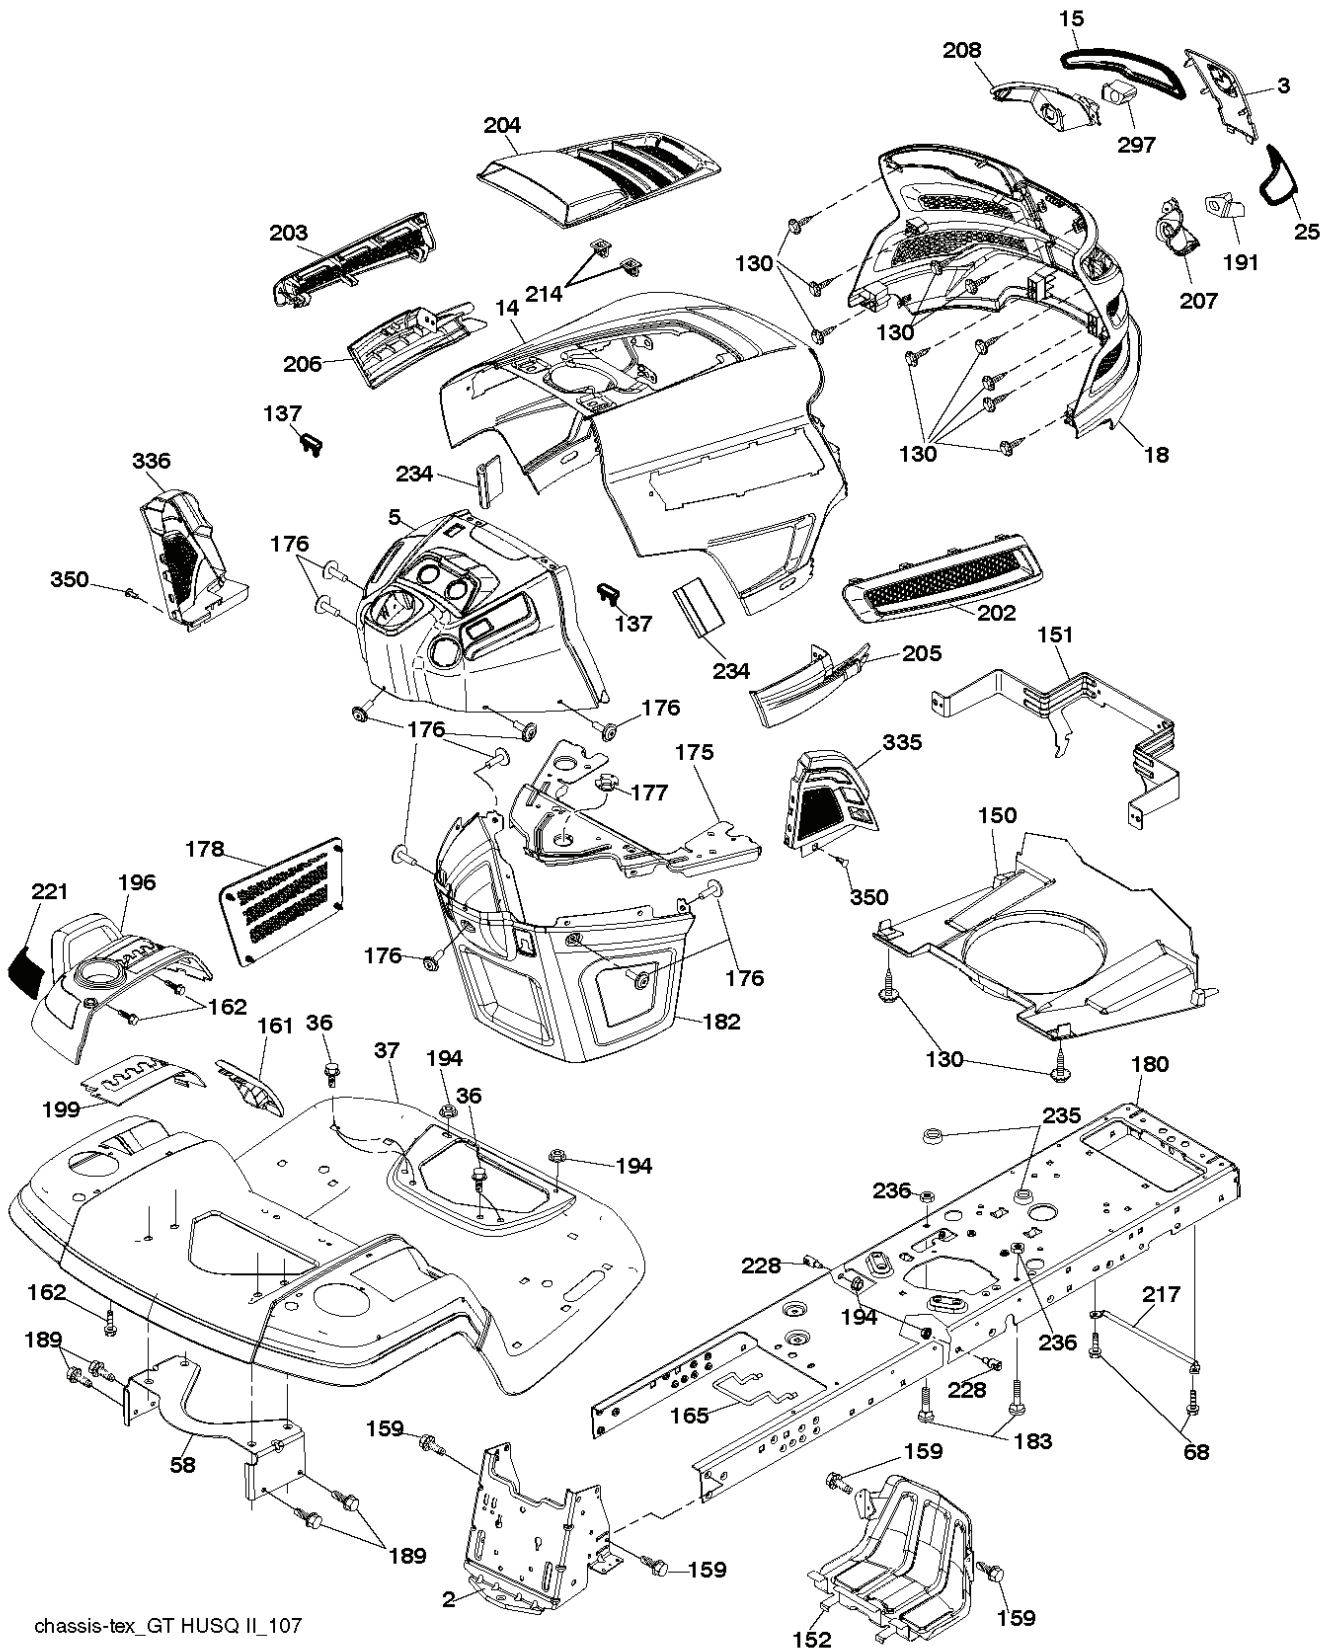

REF.	PART NO.	DESCRIPTION	REMARK	QTY.	KIT
1	532059192	CAP VALVE		1	
2	532065139	NIPPLE		1	
3	532181839	RIM ASSY	Front	1	
4	532008134	HOSE	Front (Service Item Only)	1	
5	532161024	TIRE FRONT	Front	1	
6	532124957	FITTING	(Front Wheel Only)	1	
7	532124959	BEARING	(Front Wheel Only)	1	
8	532175039	HUB CAP	(Front Wheel Only)	1	
9	532170453	TIRE REAR	Rear	1	
10	532007154	HOSE	Rear (Service Item Only)	1	
11	532144510	WHEEL	Rear	1	

chassis-tex_GT HUSQ IL_107