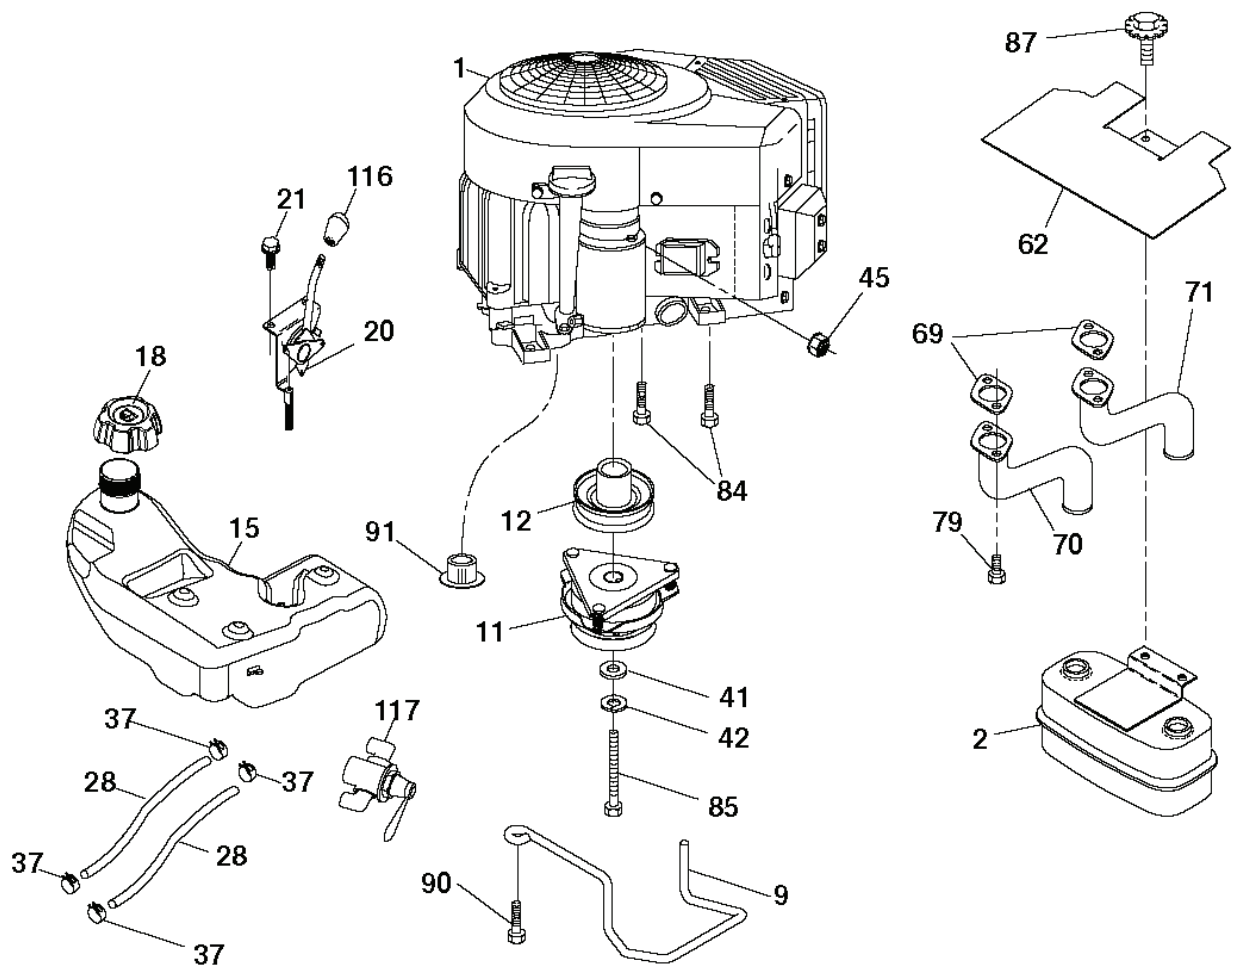

REF.	PART NO.	DESCRIPTION	REMARK	QTY.	KIT
1	532163465	BATTERY		1	
2	874760412	BOLT		1	
8	532186491	BOX		1	
16	532176138	MICRO SWITCH		1	
21	532400252	HARNESS		1	
22	532004152	BULB		1	
24	532400253	CABLE		1	
25	532412895	CABLE.STARTER.6G.BL/RE*SUBS/2*		1	
26	532175158	FUSE		1	
27	873510400	NUT		1	
28	532145491	CABLE		1	
29	532401545	SWITCH		1	
30	532193350	IGNITION MODULE		1	
33	532411933	KEY		1	
34	532110712	SWITCH		1	
40	532429083	HARNESS		1	
41	817720408	SCREW		1	
42	532131563	COVER		1	
43	532192507	SOLENOID		1	
45	532425270	GAUGE		1	
46	532425271	GAUGE		1	
50	532174651	SWITCH		1	
55	817060512	SCREW		1	
59	532400303	OUTLET-12 VOLT		1	
71	532194276	CABLE ASSY		1	
79	532175242	HOLDER		1	
90	532435395	TERMINAL COVER		1	
91	532190270	STRAP BATTERY MOUNT FRO		1	
99	817670412	SCREW		1	
100	819091416	WASHER		1	
103	532421747	HARNESS		1	
141	532421225	KIT.G700/G730.ROS.SERV(71750)		1	

SPARK ARRESTER KIT

engine-tex_bs-2cyl_26