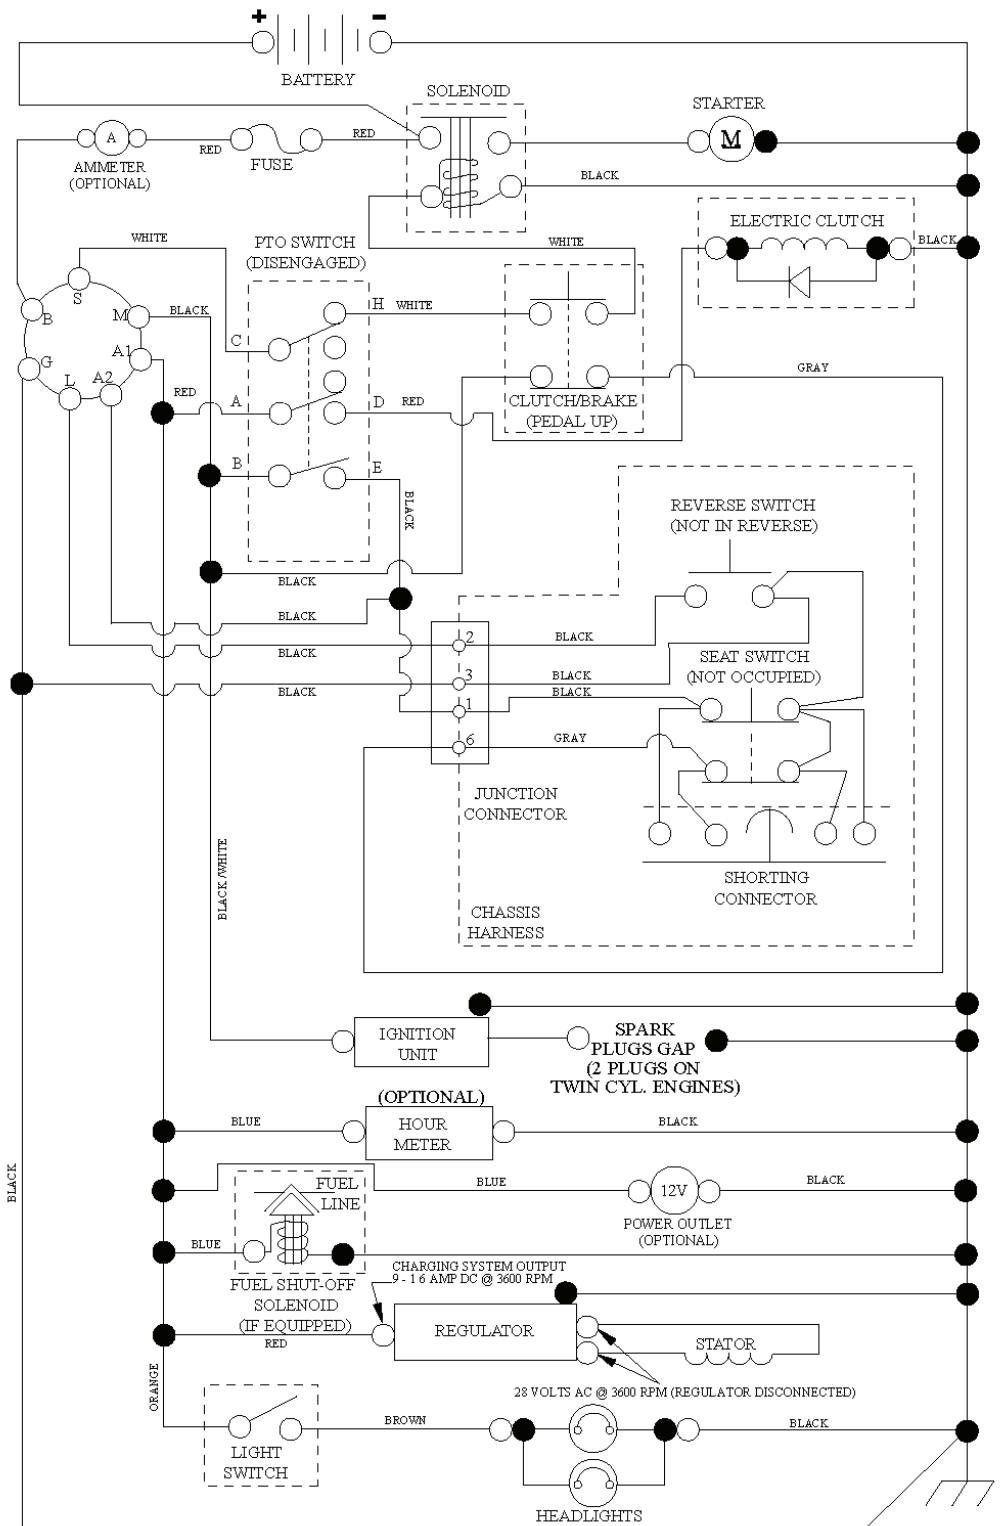

POSITION	CIRCUIT	"MAKE"
OFF	M+G+A1	
RUN/OVERRIDE	B+A1	
RUN	B+A1	L+A2
START	B+S+A1	

WIRING INSULATED CLIPS
NOTE: IF WIRING INSULATED CLIPS WERE REMOVED FOR SERVICING OF UNIT, THEY SHOULD BE RE-INSTALLED TO PROPERLY SECURE YOUR WIRING.