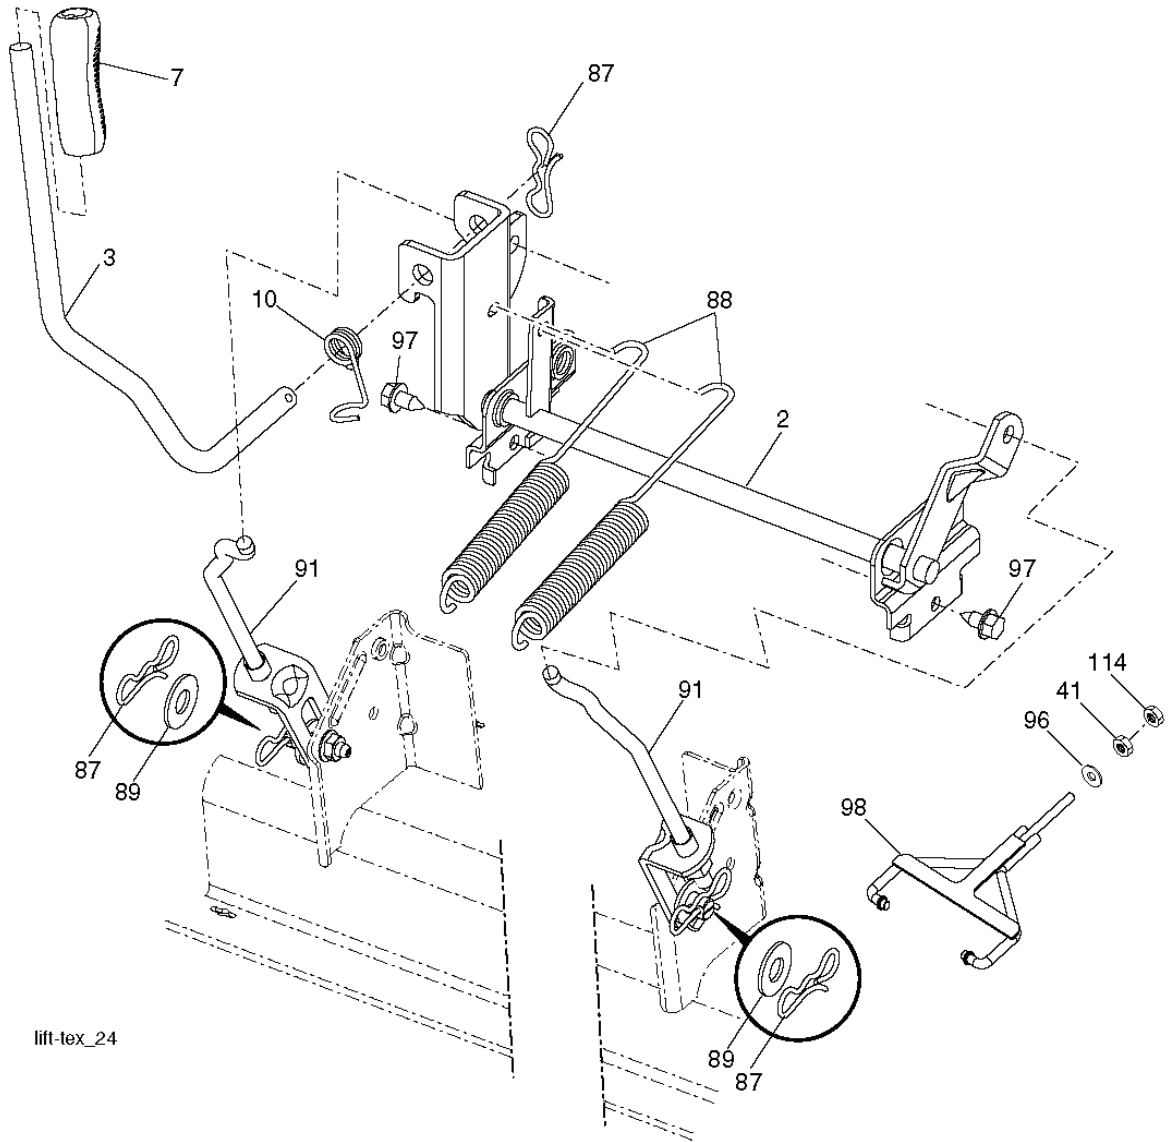

REF.	PART NO.	DESCRIPTION	REMARK	QTY.	KIT
2	539112170	HOUSING ASSY		1	
3	539107520	WASHER		1	
4	532174375	PULLEY		1	
5	539107590	NUT		1	
6	539107630	SCREW		1	
7	539110732	DEFLECTOR		1	
8	539110735	SPRING		1	
9	539110736	CLEVIS PIN		1	
10	539113425	RIDE ON BLADE		1	
11	539107522	BOLT		1	
12	539113427	PLATE		1	
13	539990799	BOLT		1	
14	539990717	NUT		1	
15	532195161	STUD		1	
16	539112899	NUT, 5/16-18, NYLOC		1	
17	532196104	PULLEY		1	
18	574827102	ARM		1	
19	532177968	PULLEY		1	
20	539132728	PULLEY		1	
21	575224501	BUSHING		1	
22	539107610	WHEEL		1	
23	539107608	BOLT		1	
24	521996501	NUT		1	
25	575224702	SHIELD		1	
27	539104763	CLIP		1	
28	539108271	BOLT		1	
29	539106504	WASHER		1	
30	539990517	WASHER		1	
31	539976979	NUT		1	
32	539990923	RHSNB 3/8-16X1-3/4 GR 5 ZD		1	
33	539104864	WASHER		1	
34	532178515	WASHER		1	
35	539119124	NUT		1	
36	532195185	ARM		1	
37	539113621	SB 3/8-16 X 3/8 SKT HD ZD		1	
38	539990122	WASHER		1	
39	539200282	NUT		1	
43	539990692	WASHER		1	
44	575503902	SHIELD		1	
45	539990209	SCREW		1	
46	539990187	WASHER		1	
47	539105743	DECAL		1	
48	539113224	DECAL		1	
49	532198785	LABEL		1	
50	532415598	HOSE COUPLING		1	
51	539108461	SCREW		1	
52	539104870	BOLT		1	
53	574845602	BELT		1	
54	575224301	GUARD		1	
55	539115574	EYE BOLT		1	
56	539990585	NUT		1	
57	539106850	SPRING		1	
58	539112050	BALL BEARING		1	
59	575352901	PULLEY		1	
60	532169484	PIN		1	
61	532404851	ROD		1	
62	819131312	WASHER		1	
63	532194208	PIN		1	