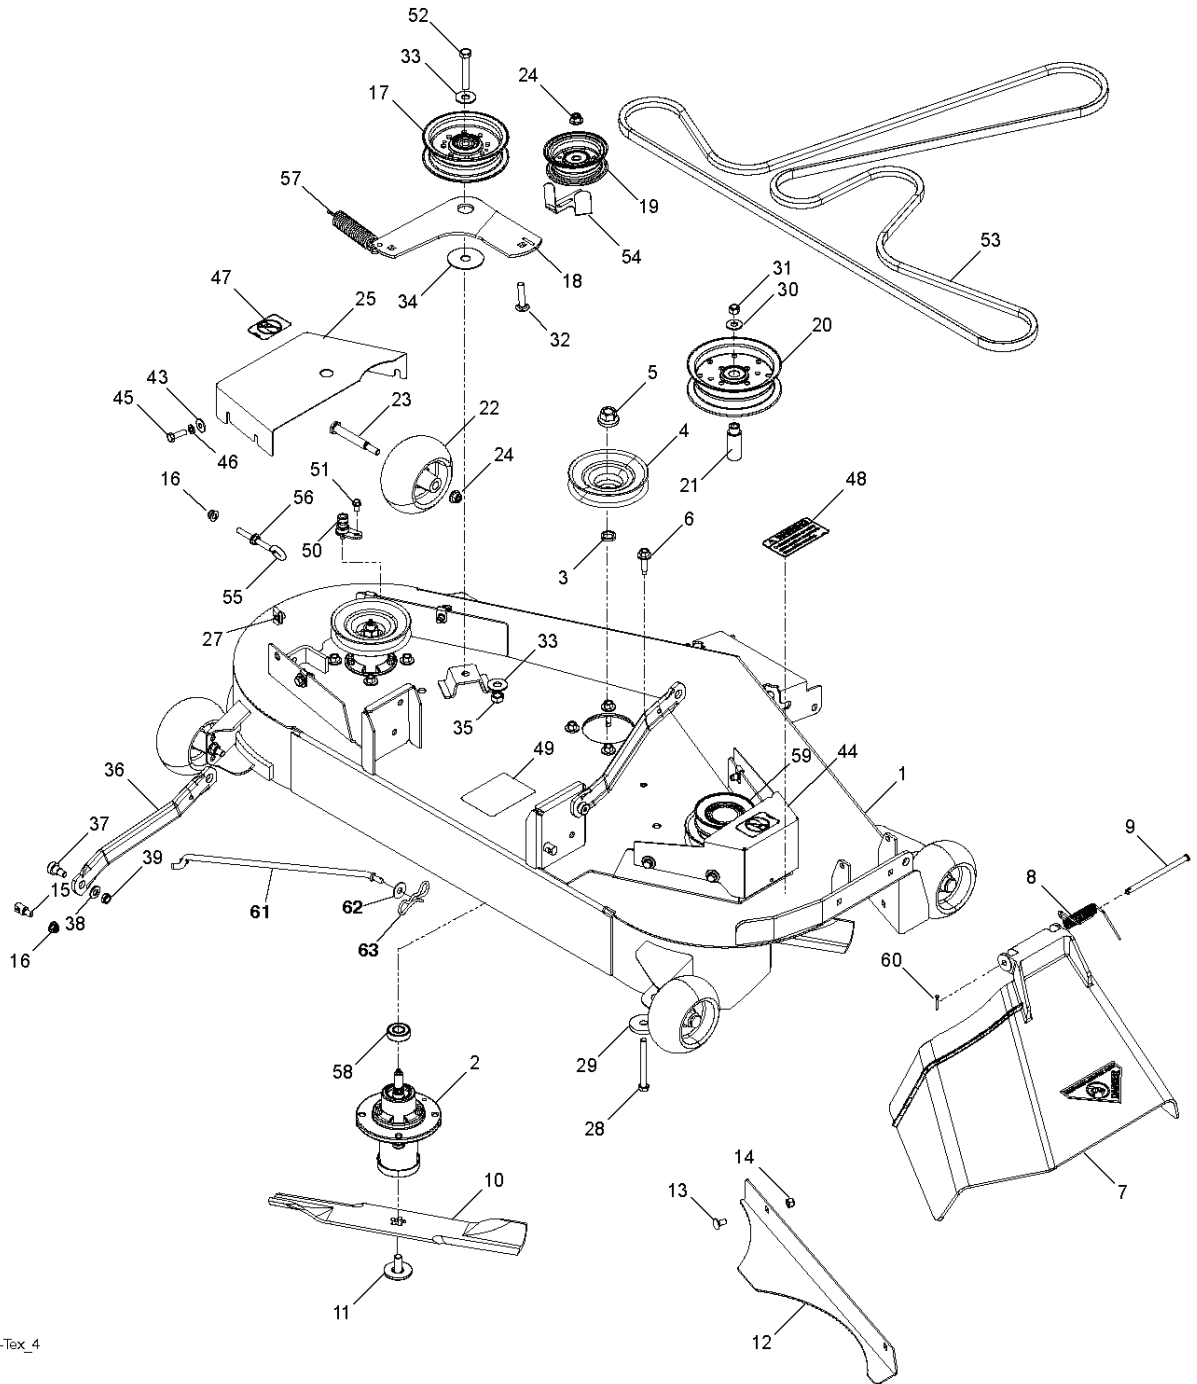

REF.	PART NO.	DESCRIPTION	REMARK	QTY.	KIT
1	000000000	W/O DESCRIPTION	"B&S MODEL 44Q777. For engine service and replacement parts, call: 1-800-233-3723"	1	
2	532149723	MUFFLER		1	
9	532408667	INSERT REFLECTIVE LH		1	
11	532179335	CLUTCH		1	
12	532194343	PULLEY		1	
15	532438082	FUEL TANK ASSY		1	
18	532439208	HUB CAP		1	
20	532424341	CONTROL THROTTLE		1	
21	532416358	SCREW		1	
28	532401135	LINE.FUEL.64'REAR.EMIS		1	
29	532137180	SPARK ARRESTER KIT		1	
37	532123487	HOSE CLAMP		1	
41	532126197	WASHER		1	
42	810040700	WASHER		1	
45	873510400	NUT		1	
62	532434017	SHIELD		1	
69	532165391	GASKET		1	
70	581881101	TUBE	LH	1	
71	581881001	TUBE	RH	1	
79	532183906	SCREW		1	
84	817060620	SCREW		1	
85	532179953	BOLT		1	
87	532198239	BOLT		1	
90	817000616	SCREW		1	
91	532187495	BUSHING		1	
116	532424659	KNOB SOFT TOUCH		1	
117	532420828	VALVE FUEL RESERVE		1