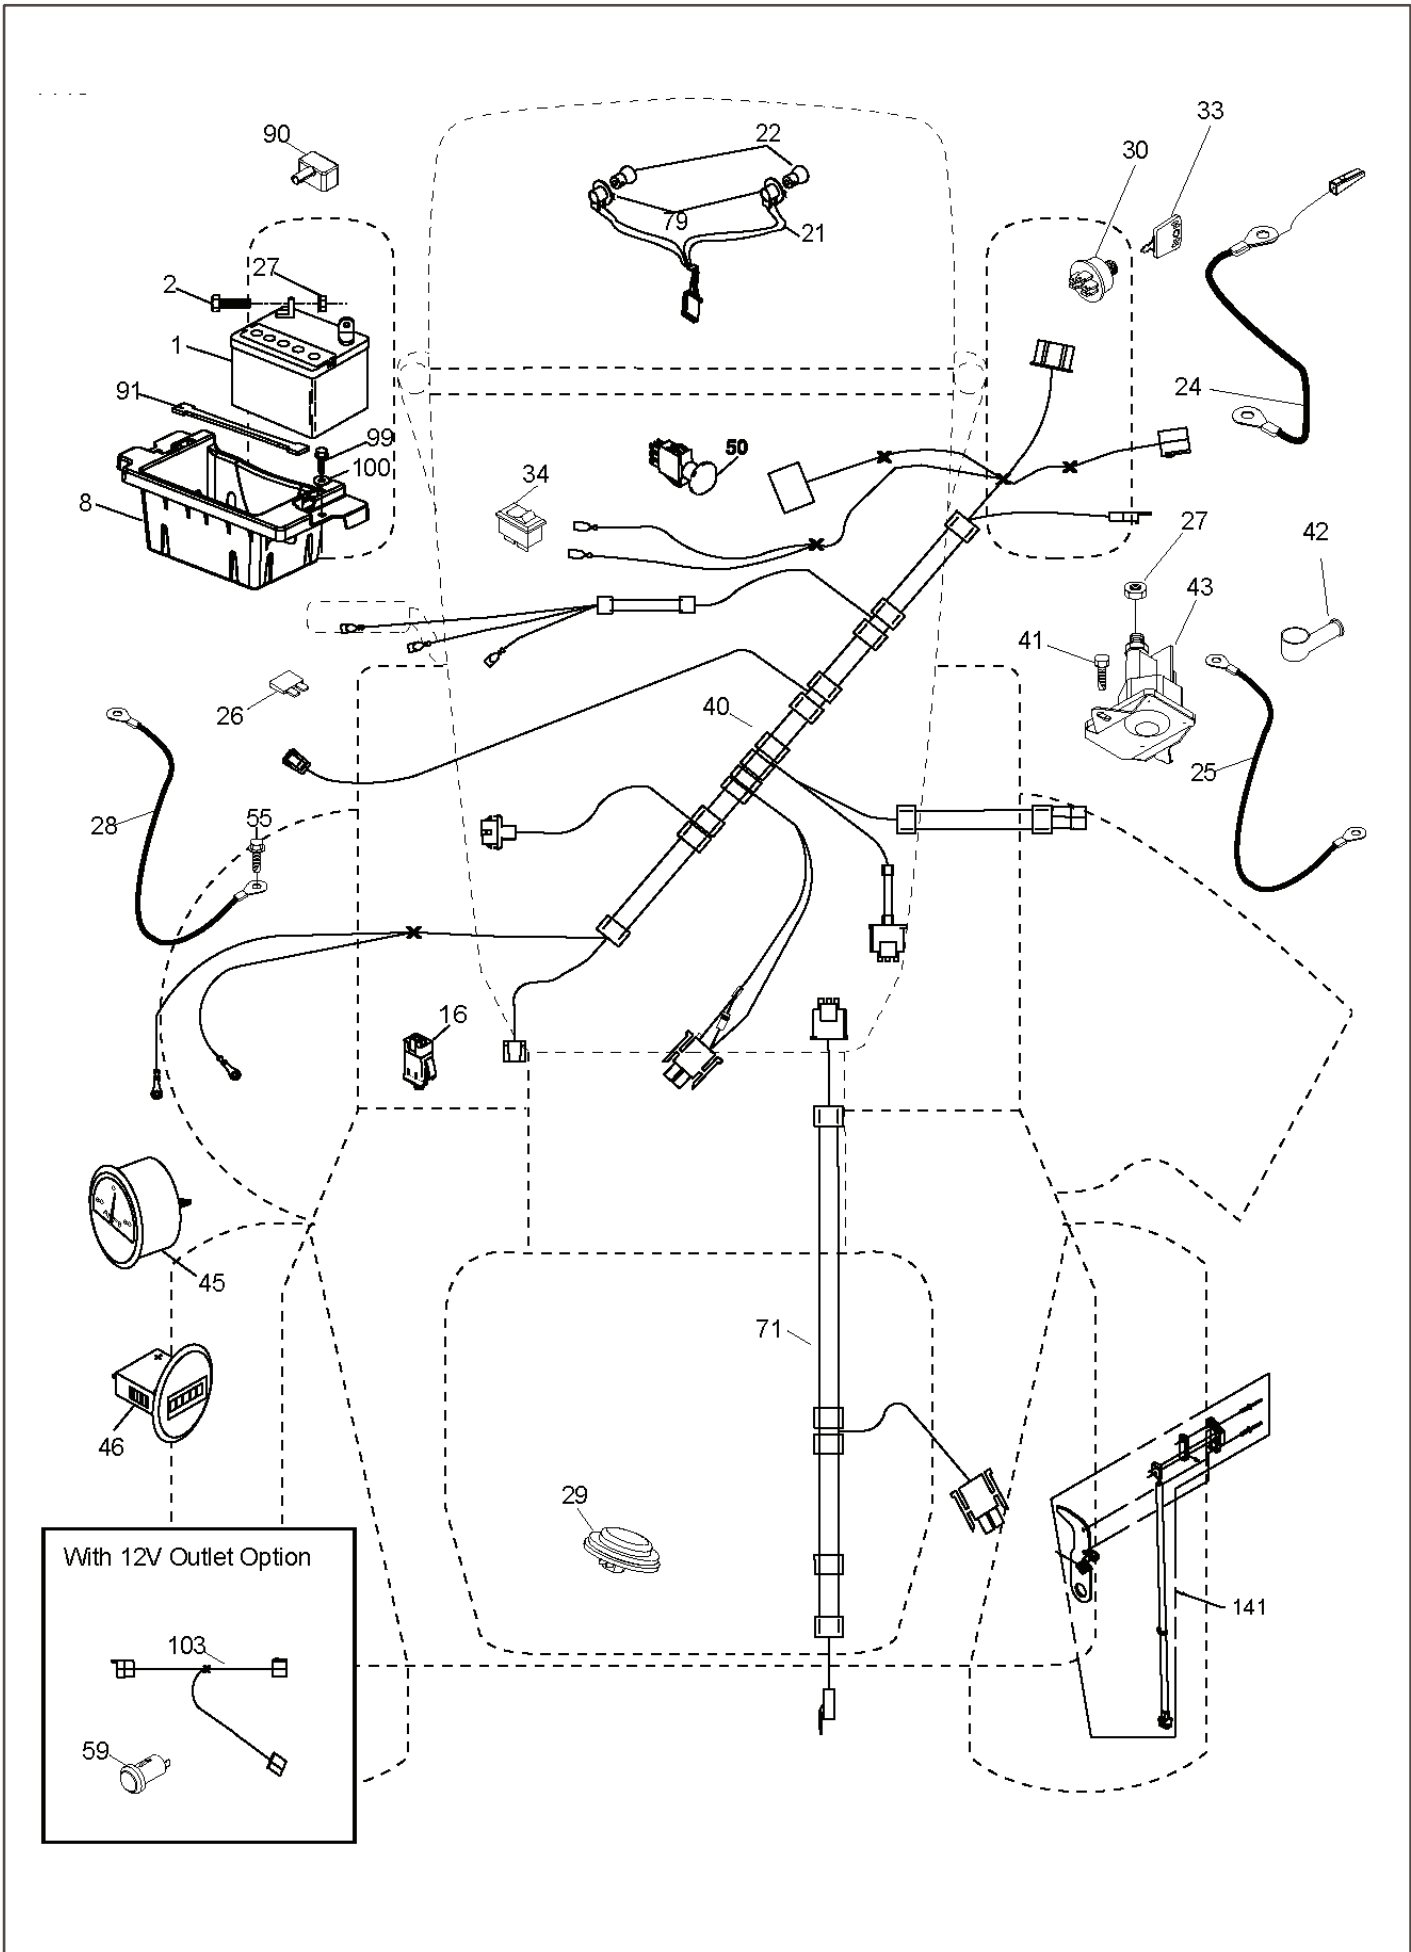

REF.	PART NO.	DESCRIPTION	REMARK	QTY.	KIT
2	580434401	DRAW BAR		1	
3	532439752	LOGOTYPE		1	
5	532437477	DASH		1	
14	532439725	HOOD		1	
15	532439733	LENS		1	
18	532437762	GRILLE		1	
25	532439732	LENS	RH	1	
36	817060512	SCREW		1	
37	532401825	FENDER		1	
58	532194314	BRACKET		1	
68	817490508	SCREW		1	
130	532416358	SCREW		1	
137	532407590	DAMPING PIECE		1	
150	532439774	AIR DUCT		1	
151	532436670	BRACKET		1	
152	532436086	SHIELD		1	
159	817000612	SCREW		1	
161	532439929	CONSOLE		1	
162	532142432	SCREW		1	
165	532194330	SUPPORT		1	
175	532196304	SUPPORT		1	
176	532400776	SCREW		1	
177	532195227	BUSHING		1	
178	532199782	NET		1	
180	532194260	CHASSIS		1	
182	532406859	DASH		1	
183	874520520	BOLT		1	
189	817000512	SCREW		1	
191	532437455	INSERT		1	
194	873900500	NUT		1	
196	532439674	CONSOLE		1	
199	532198259	PLATE		1	
202	532439728	COVER	RH	1	
203	532439727	COVER	LH	1	
204	532435714	COVER		1	
205	532439730	SKIRT	RH	1	
206	532439729	SKIRT	LH	1	
207	532439734	CUP	RH	1	
208	532439735	CUP	LH	1	
214	532199145	CLIP		1	
217	532409167	ROD		1	
221	532198909	LENS	LH	1	
228	532195161	STUD		1	
234	532404742	DAMPING PIECE		1	
235	532406129	SPACER		1	
236	873930500	NUT		1	
297	532437456	INSERT		1	
335	532448204	COVER		1	
336	532439846	COVER		1	
350	532445143	CLIP		1	
--	532439655	GUARD		1