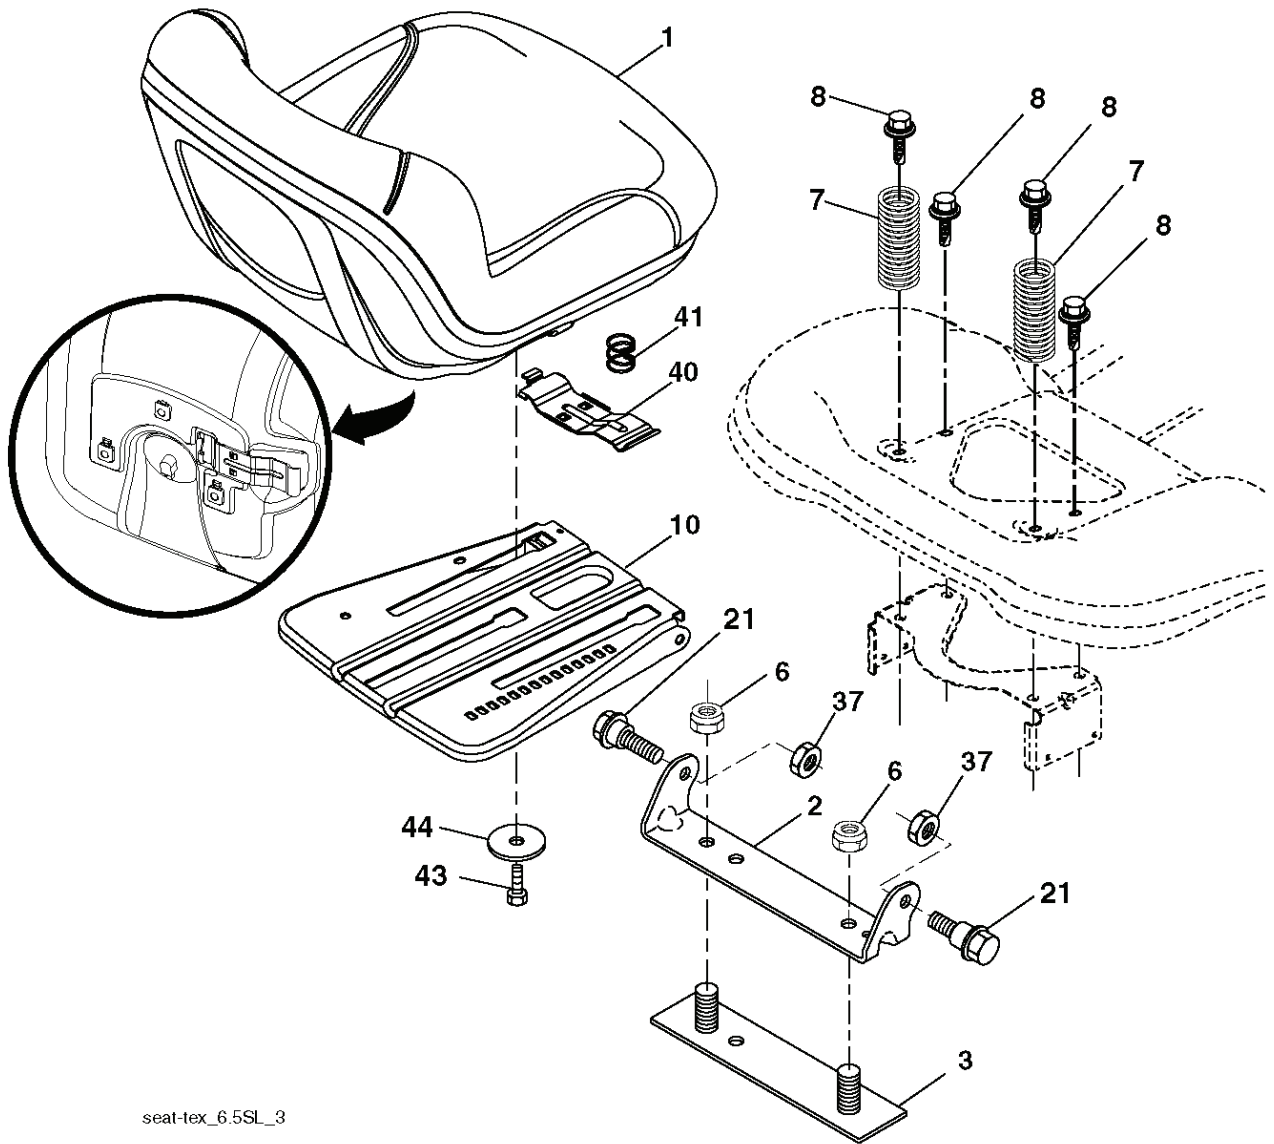

PTO SWITCH (MATING SIDE)

IGNITION SWITCH

POSITION	CIRCUIT	"MAKE"
OFF	M+G+A1	
RUN/OVERRIDE	B+A1	
RUN	B+A1	L+A2
START	B+S+A1	

CHASSIS HARNESS CONNECTOR (MATING SIDE)

DASH HARNESS CONNECTOR

WIRING INSULATED CLIPS
 NOTE: IF WIRING INSULATED CLIPS WERE REMOVED FOR SERVICING OF UNIT, THEY SHOULD BE RE-INSTALLED TO PROPERLY SECURE YOUR WIRING.

seat-tex_6.5SL_3

REF.	PART NO.	DESCRIPTION	REMARK	QTY.	KIT
1	532424073	SEAT W/ARMREST		1	
2	532180166	BRACKET		1	
3	532140675	STRAP		1	
6	873800600	NUT		1	
7	532124181	SPRING		1	
8	532171877	BOLT		1	
10	532196977	PLATE		1	
21	532171852	BOLT		1	
37	873800500	LOCK NUT		1	
40	532439871	HANDLE		1	
41	532198200	SPRING		1	
43	874760612	BOLT		1	
44	819133812	WASHER		1	
	PART NO.		REMARK		KIT