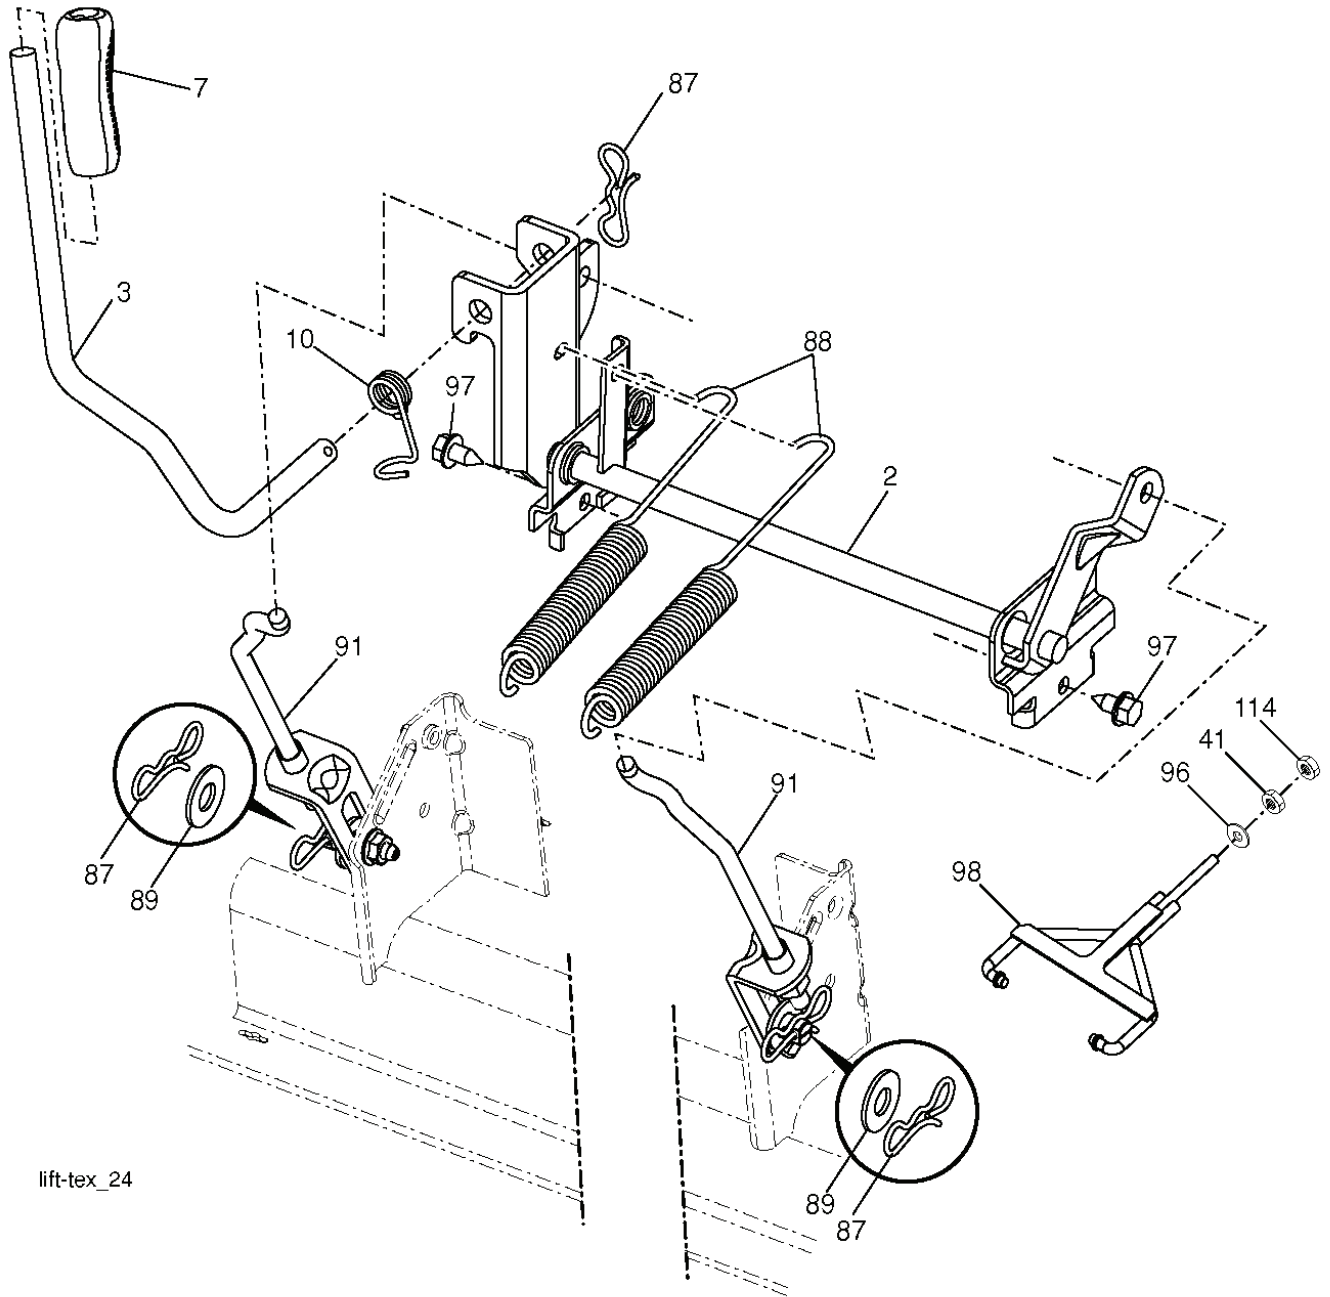

REF.	PART NO.	DESCRIPTION	REMARK	QTY.	KIT
1	000000000	W/O DESCRIPTION	B&S Model No. 44Q777-1406-G1	1	
2	532149723	MUFFLER		1	
9	532408667	INSERT REFLECTIVE LH		1	
11	532179335	CLUTCH		1	
12	532194343	PULLEY		1	
15	532422948	FUEL TANK		1	
18	532430213	FUEL CAP ASSY		1	
20	532424341	CONTROL THROTTLE		1	
21	532416358	SCREW		1	
28	532401135	LINE.FUEL.64"REAR.EMIS		1	
29	532137180	SPARK ARRESTER KIT		1	
37	532123487	HOSE CLAMP		1	
41	532126197	WASHER		1	
42	810040700	WASHER		1	
45	873510400	NUT		1	
62	532146629	HEAT SHIELD		1	
69	532165391	GASKET		1	
70	532159955	TUBE	LH	1	
71	532160589	TUBE	RH	1	
79	532183906	SCREW		1	
84	817060620	SCREW		1	
85	532179953	BOLT		1	
87	532198239	BOLT		1	
90	817000616	SCREW		1	
91	532187495	BUSHING		1	
109	532414114	FILTER		1	
110	532414118	VALVE ASSY		1	
111	532414119	PURGE LINE CARB		1	
113	532414127	VALVE		1	
116	532424659	KNOB SOFT TOUCH		1	
117	532420828	VALVE FUEL RESERVE		1	

lift-tex_24