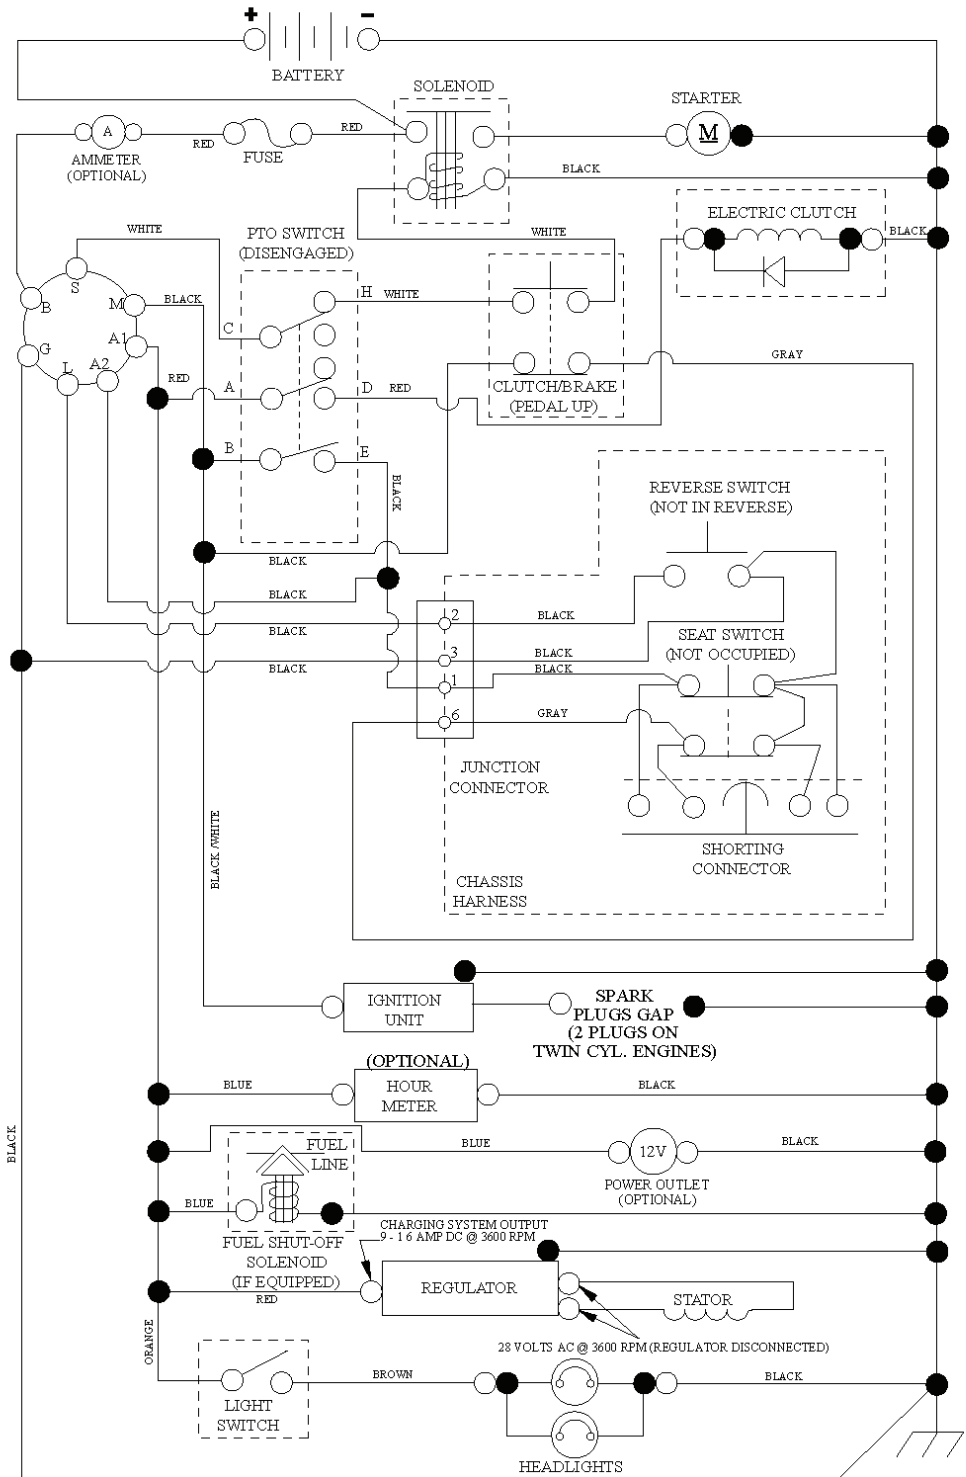

POSITION	CIRCUIT "MAKE"
OFF	M+G+A1
RUN/OVERRIDE	B+A1
RUN	B+A1 L+A2
START	B + S + A1

WIRING INSULATED CLIPS
NOTE: IF WIRING INSULATED CLIPS WERE REMOVED FOR SERVICING OF UNIT, THEY SHOULD BE RE-INSTALLED TO PROPERLY SECURE YOUR WIRING.