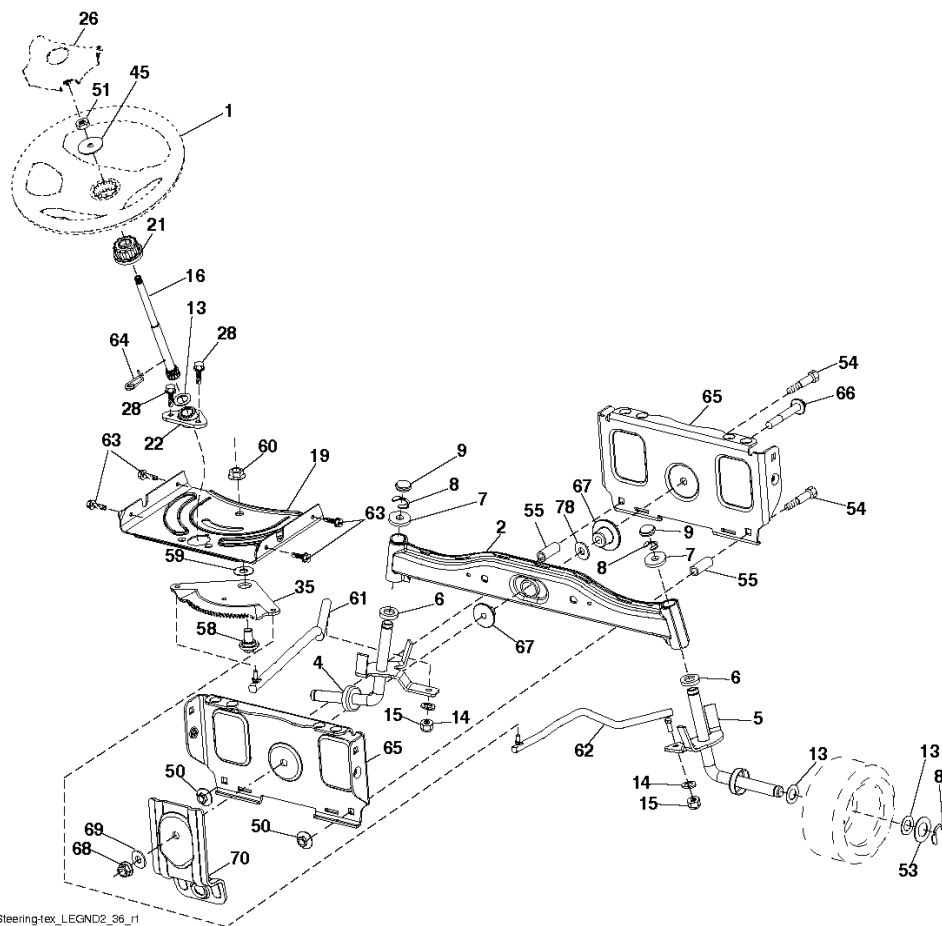

REF.	PART NO.	DESCRIPTION	REMARK	QTY.	KIT
1	532424073	SEAT W/ARMREST		1	
2	532180166	BRACKET		1	
3	532140675	STRAP		1	
6	873800600	NUT		1	
7	532124181	SPRING		1	
8	532171877	BOLT		1	
10	532196977	PLATE		1	
21	532171852	BOLT		1	
37	873800500	LOCK NUT		1	
40	532425919	HANDLE		1	
41	532198200	SPRING		1	
43	874760612	BOLT		1	
44	819133812	WASHER		1	

Steering_tex_LEGND2_36_11