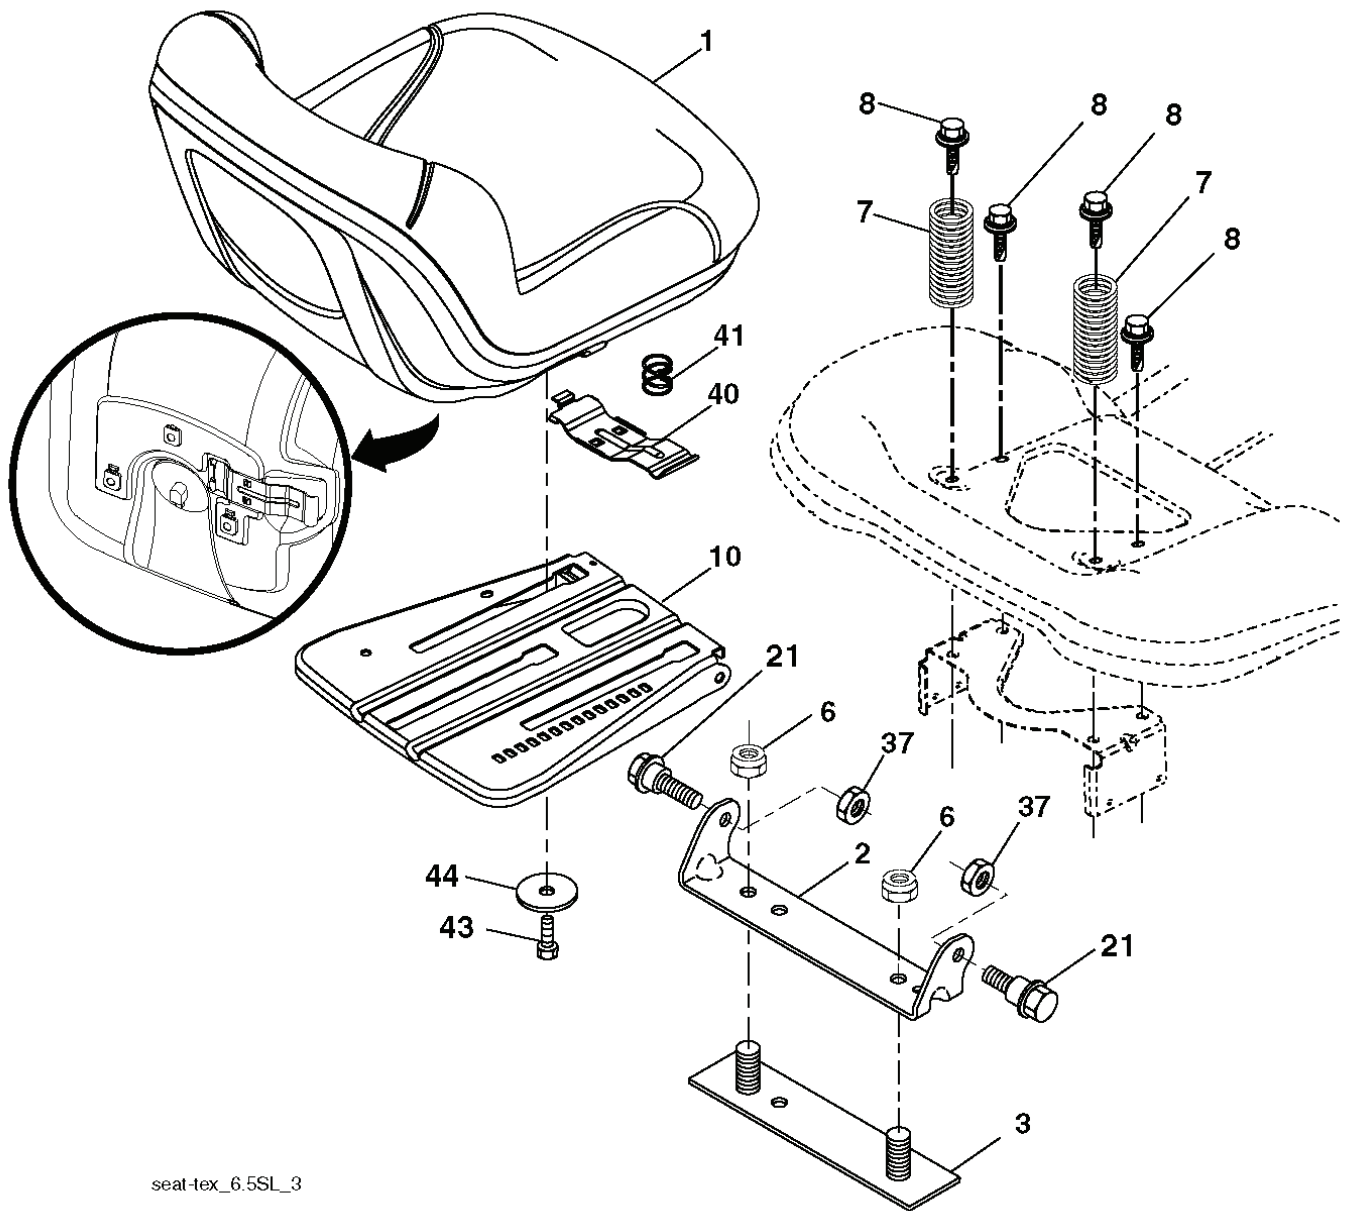

REF.	PART NO.	DESCRIPTION	REMARK	QTY.	KIT
1	575438003	DECK		1	
2	539112170	HOUSING ASSY		1	
3	539107520	WASHER		1	
4	532107521	PULLEY		1	
5	539107590	NUT		1	
6	539107630	SCREW		1	
7	539110733	CHUTE		1	
8	539110735	SPRING		1	
9	539110736	CLEVIS PIN		1	
10	574870801	BLADE		1	
11	539107522	BOLT		1	
12	574875002	PLATE		1	
13	539990799	BOLT		1	
14	539990717	NUT		1	
15	532195161	STUD		1	
16	539112899	NUT. 5/16-18. NYLOC		1	
17	532196104	PULLEY		1	
18	574841802	ARM		1	
19	532177968	PULLEY		1	
20	539132728	PULLEY		1	
21	575224501	BUSHING		1	
22	539107610	WHEEL		1	
23	539107608	BOLT		1	
24	521996501	NUT		1	
25	575224702	SHIELD		1	
27	539104763	CLIP		1	
28	539108271	BOLT		1	
29	539106504	WASHER		1	
30	539990517	WASHER		1	
31	539976979	NUT		1	
32	539990923	RHSNB 3/8-16X1-3/4 GR 5 ZD		1	
33	539104864	WASHER		1	
34	532178515	WASHER		1	
35	539119124	NUT		1	
36	532195185	ARM		1	
37	539113621	SB 3/8-16 X 3/8 SKT HD ZD		1	
38	539990122	WASHER		1	
39	539200282	NUT		1	
40	532176066	ROLLER		1	
41	532179127	ROD ROLLER NOSE		1	
42	532194208	PIN		1	
43	539990692	WASHER		1	
44	575320002	SHIELD		1	
45	539990209	SCREW		1	
46	539990187	WASHER		1	
47	539105743	DECAL		1	
48	539113224	DECAL		1	
49	532198785	LABEL		1	
50	532415598	HOSE COUPLING		1	
51	539108461	SCREW		1	
52	539104870	BOLT		1	
53	574845603	BELT		1	
54	575224301	GUARD		1	
55	539115574	EYE BOLT		1	
56	539990585	NUT		1	
57	539106850	SPRING		1	
58	539112050	BALL BEARING		1	
59	575352901	PULLEY		1	
60	532169484	PIN		1	
61	532404851	ROD		1	
62	819131312	WASHER		1	
63	532194208	PIN		1	
--	532445361	DECK SHELL ASSY		1	

seat-tex_6.5SL_3