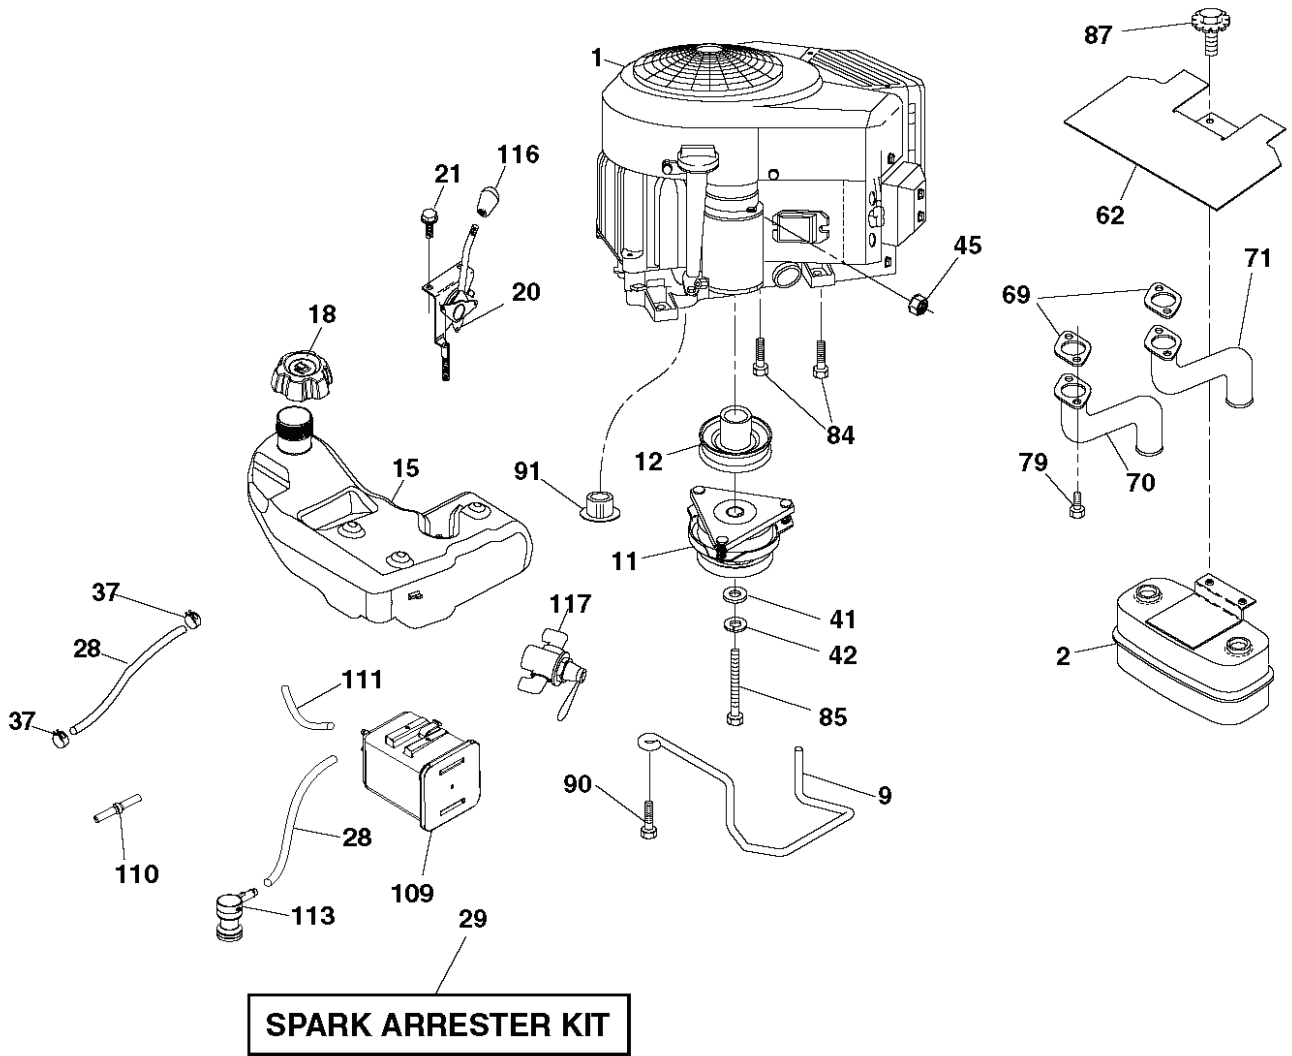

REF.	PART NO.	DESCRIPTION	REMARK	QTY.	KIT
1	000000000	W/O DESCRIPTION	TRANSAXLE HYDRO G7- BCBB-1XDC-1FCA	1	
2	532007070	KEY		1	
3	532007563	WASHER		1	
7	532199837	WHEEL		1	
9	532140080	BOLT		1	
15	819131316	WASHER		1	
17	532197296	SPRING		1	
26	532199679	SPRING		1	
29	532418186	*MUD TIE AND WHEEL FRONT PASSE		1	
33	812000053	E-CLIP		1	
35	532199591	ROD		1	
42	532124872	PEDAL RUBBER		1	
48	872110612	BOLT		1	
49	872110614	BOLT		1	
50	532194327	PULLEY		1	
51	873900600	NUT		1	
52	532194326	PULLEY		1	
56	532420807	BELT		1	
64	532197865	SHAFT		1	
69	532123800	WASHER		1	
70	532400530	PANEL		1	
73	874490548	BOLT		1	
74	532142432	SCREW		1	
80	532418184	STRAP TORQUE		1	
92	874760520	BOLT		1	
99	532418188	*1 FRONT MUD TIRE AND ALLOY W		1	
114	873800500	LOCK NUT		1	
116	873900500	NUT		1	
121	532175611	CHAPPE DE FIXATION		1	
125	817000512	SCREW		1	
145	532163168	WASHER		1	
153	532124788	RETAINER RING		1	
159	876020412	SPLIT PIN		1	
160	532169484	PIN		1	
161	532105709	SPRING		1	
163	532418185	*MUD TIRE AND WHEEL FRONT 1		1	
166	532429164	NUT		1	
167	532405257	LATCH		1	
184	532403118	CONTROL		1	
186	532194321	SPACER		1	
187	819133210	WASHER		1	
188	532194323	LINK		1	
189	532407504	DECAL		1	
190	532407505	SPRING		1	
196	817000616	SCREW		1	
197	532199769	BRACKET		1	
203	819111116	WASHER		1	
206	532197867	BRACKET		1	
207	532197868	LATCH		1	
208	532197869	SUPPORT		1	
209	532199592	ROD		1	
210	532197860	ARM		1	
211	532120183	BEARING		1	
213	532403119	CONTROL		1	
214	532416863	PEDAL FORWARD.HUSQVARNA.DEALER		1	
215	532401723	PEDAL		1	
220	532198908	LENS	RH	1	
221	532403187	SPRING		1	
222	879212010	WASHER		1	
286	872010520	BOLT		1	

engine-tex_bs-2cyl_68