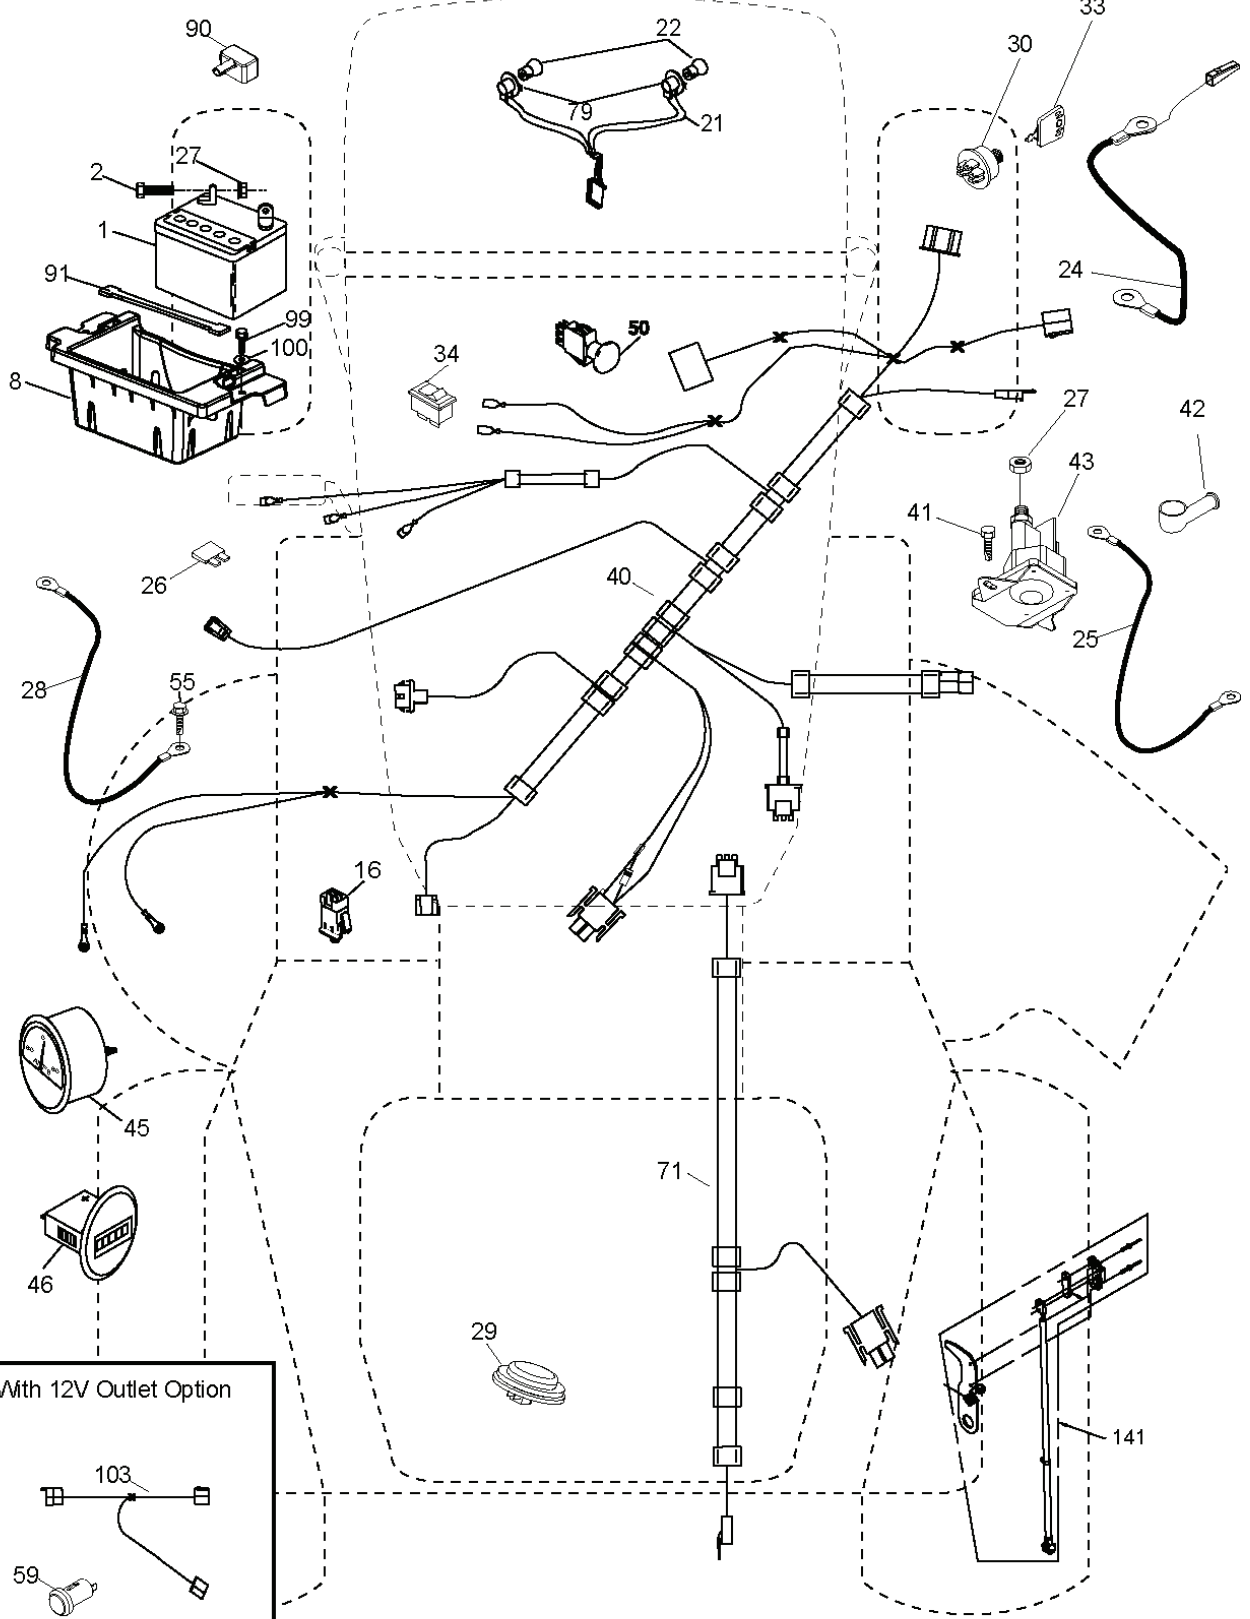

REF.	PART NO.	DESCRIPTION	REMARK	QTY.	KIT
1	532411658	DECAL		1	
4	532418600	DECAL		1	
5	532426209	DECAL		1	
6	532432918	DECAL		1	
9	532145005	DECAL		1	
14	532433697	DECAL		1	
15	532423829	DECAL		1	
16	532429196	DECAL		1	
17	532433680	DECAL		1	
	532166960	DECAL		1	
	532401771	FOOTREST	LH	1	
	532403773	FOOTREST	RH	1	

T14S

With 12V Outlet Option

This inset diagram shows the optional 12V outlet configuration. It features a fuse (103) and a fuse holder (59) connected to the main power line. The fuse holder is shown with a fuse inserted, and the fuse is labeled with the number 103.