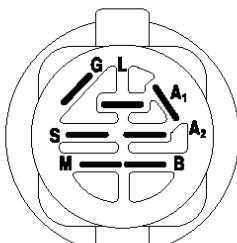

POSITION	CIRCUIT "MAKE"
OFF	M+G+A1
RUN/OVERRIDE	B+A1
RUN	B+A1 L+A2
START	B + S + A1

WIRING INSULATED CLIPS
NOTE: IF WIRING INSULATED CLIPS WERE REMOVED FOR SERVICING OF UNIT, THEY SHOULD BE RE-INSTALLED TO PROPERLY SECURE YOUR WIRING.