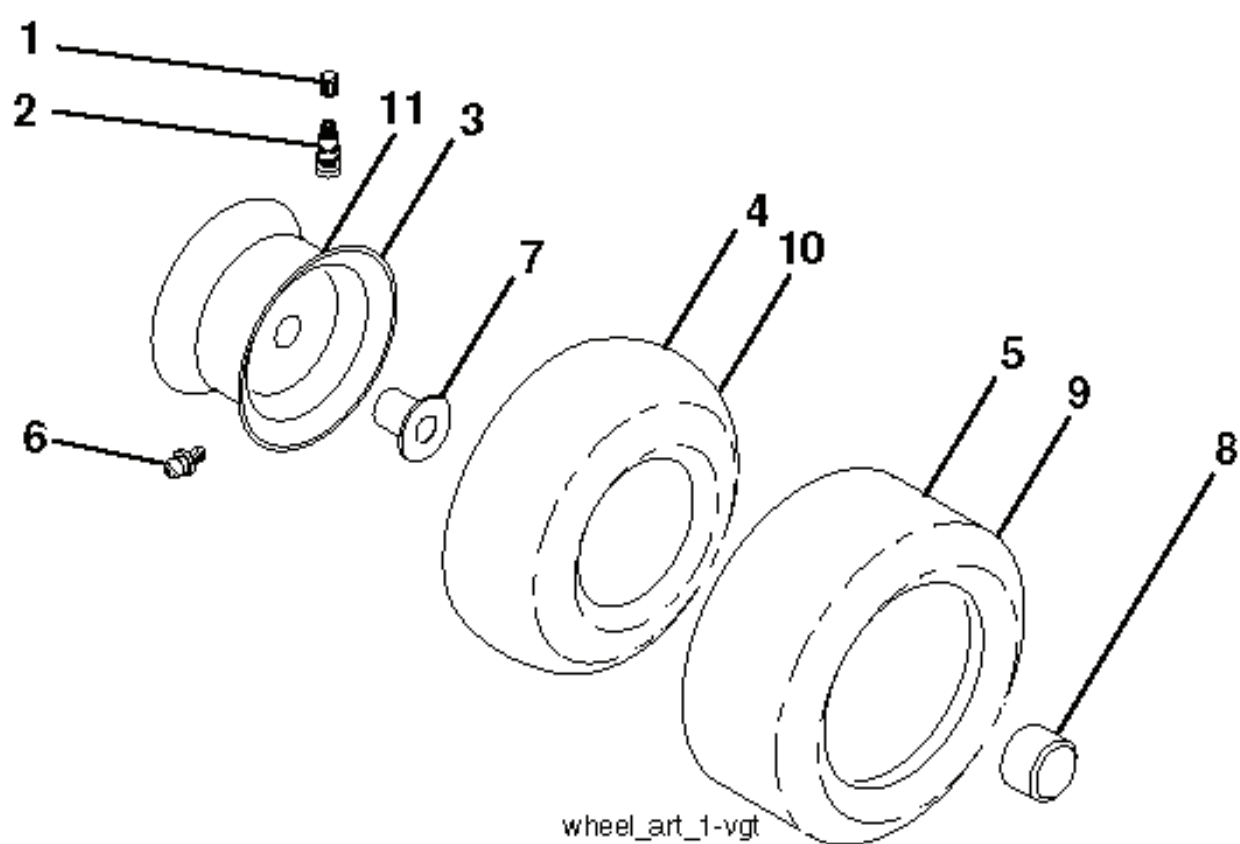

lift-tex_24

REF.	PART NO.	DESCRIPTION	REMARK	QTY.	KIT
2	532422027	SHAFT		1	
3	532195230	LEVER	RH	1	
7	532411555	GRIP		1	
10	532196314	SPRING		1	
41	532175994	NUT		1	
87	532194209	SPRING		1	
88	532195304	SPRING		1	
89	819191912	WASHER		1	
91	532197984	LINK		1	
96	532195263	BUSHING		1	
97	817000612	SCREW		1	
98	574822501	SUSPENSION		1	
114	873360700	NUT		1	

PTO SWITCH (MATING SIDE)

POSITION	CIRCUIT "MAKE"
OFF	M+G+A1
RUN/OVERRIDE	B+A1
RUN	B+A1 L+A2
START	B + S + A1

CHASSIS HARNESS CONNECTOR (MATING SIDE)

DASH HARNESS CONNECTOR

WIRING INSULATED CLIPS
 NOTE: IF WIRING INSULATED CLIPS WERE REMOVED FOR SERVICING OF UNIT, THEY SHOULD BE RE-INSTALLED TO PROPERLY SECURE YOUR WIRING.