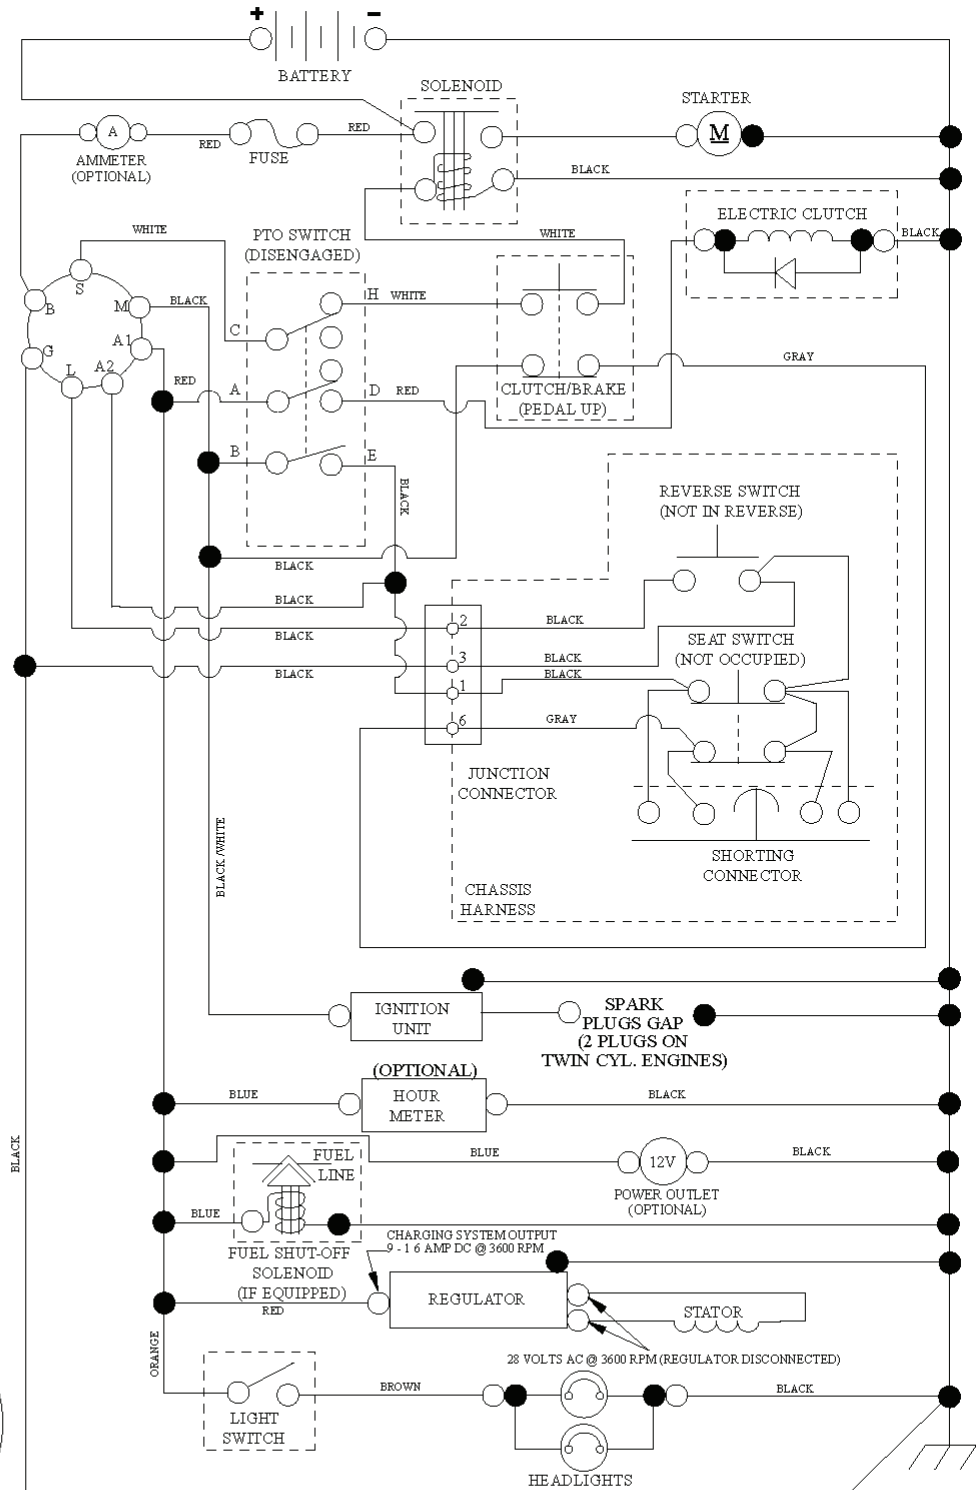

SPARK ARRESTER KIT

engine-tex_Kawa-2cyl_7

REF.	PART NO.	DESCRIPTION	REMARK	QTY.	KIT
1	000000000	W/O DESCRIPTION	ENGINE KAWA MODEL NO. FR730V-DS04 (445363)	1	
2	532149723	MUFFLER		1	
9	532194320	BELT GUIDE		1	
11	532179335	CLUTCH		1	
12	532194343	PULLEY		1	
14	532148456	TUBE		1	
15	532438081	FUEL TANK ASSY		1	
18	532439208	HUB CAP		1	
20	532178385	THROTTLE TRIGGER		1	
21	532416358	SCREW		1	
22	532191596	COMMA*RPL.PAR 532187767428		1	
28	532401135	LINE.FUEL.64*REAR.EMIS		1	
29	532137180	SPARK ARRESTER KIT		1	
37	532123487	HOSE CLAMP		1	
41	532126197	WASHER		1	
42	810040700	WASHER		1	
45	873510400	NUT		1	
62	532434017	SHIELD		1	
69	532178151	MUFFLER GASKET		1	
70	532424765	EXHAUST	LH	1	
71	532424766	EXHAUST	RH	1	
85	532179953	BOLT		1	
86	532184362	NUT		1	
87	532198239	BOLT		1	
90	817000616	SCREW		1	
91	532187495	BUSHING		1	
92	817120616	SCREW		1	
110	532414118	VALVE ASSY		1	

REF.	PART NO.	DESCRIPTION	REMARK	QTY.	KIT
2	532422027	SHAFT		1	
3	532195230	LEVER	RH	1	
7	532411555	GRIP		1	
10	532196314	SPRING		1	
87	532194209	SPRING		1	
88	532195304	SPRING		1	
89	819191912	WASHER		1	
90	532194208	PIN		1	
91	532403407	LINK		1	
97	817000612	SCREW		1	
98	532195264	LINK		1	

PTO SWITCH
(MATING SIDE)

IGNITION SWITCH

POSITION	CIRCUIT "MAKE"
OFF	M+G+A1
RUN/OVERRIDE	B+A1
RUN	B+A1 L+A2
START	B + S + A1

CHASSIS HARNESS
CONNECTOR
(MATING SIDE)

DASH HARNESS
CONNECTOR

WIRING INSULATED CLIPS
NOTE: IF WIRING INSULATED
CLIPS WERE REMOVED FOR
SERVICING OF UNIT, THEY
SHOULD BE RE-INSTALLED TO
PROPERLY SECURE YOUR
WIRING.