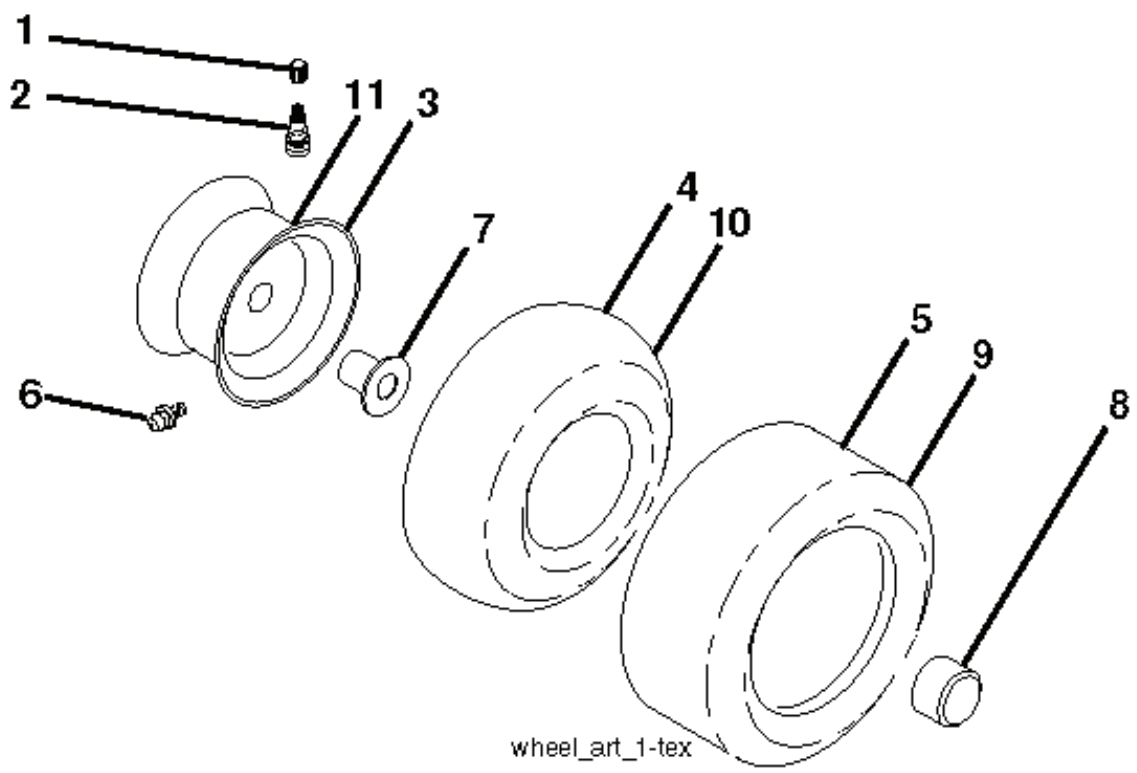

REF.	PART NO.	DESCRIPTION	REMARK	QTY.	KIT
2	532422027	SHAFT		1	
3	532195230	LEVER	RH	1	
7	532411555	GRIP		1	
10	532196314	SPRING		1	
87	532194209	SPRING		1	
88	532195304	SPRING		1	
89	819191912	WASHER		1	
90	532194208	PIN		1	
91	532403407	LINK		1	
97	817000612	SCREW		1	
98	532195264	LINK		1	

PTO SWITCH
(MATING SIDE)

IGNITION SWITCH

POSITION	CIRCUIT "MAKE"
OFF	M+G+A1
RUN/OVERRIDE	B+A1
RUN	B+A1 L+A2
START	B + S + A1

CHASSIS HARNESS
CONNECTOR
(MATING SIDE)

DASH HARNESS
CONNECTOR

WIRING INSULATED CLIPS
NOTE: IF WIRING INSULATED
CLIPS WERE REMOVED FOR
SERVICING OF UNIT, THEY
SHOULD BE RE-INSTALLED TO
PROPERLY SECURE YOUR
WIRING.

REF.	PART NO.	DESCRIPTION	REMARK	QTY.	KIT
1	532059192	CAP VALVE		1	
2	532065139	NIPPLE		1	
3	532181839	RIM ASSY	FRONT	1	
4	532008134	HOSE	FRONT (SERVICE ITEM ONLY)	1	
5	532106230	TIRE	FRONT	1	
6	532124957	FITTING	FRONT WHEEL ONLY	1	
7	532124959	BEARING	FRONT WHEEL ONLY	1	
8	532175039	HUB CAP		1	
9	532184708	WHEEL	REAR	1	
10	532007154	HOSE	REAR (SERVICE ITEM ONLY)	1	
11	532401782	RIM	REAR	1	
--	532144334	SEALING FOAM		1	
	PART NO.		REMARK		KIT
	PART NO.		REMARK		KIT