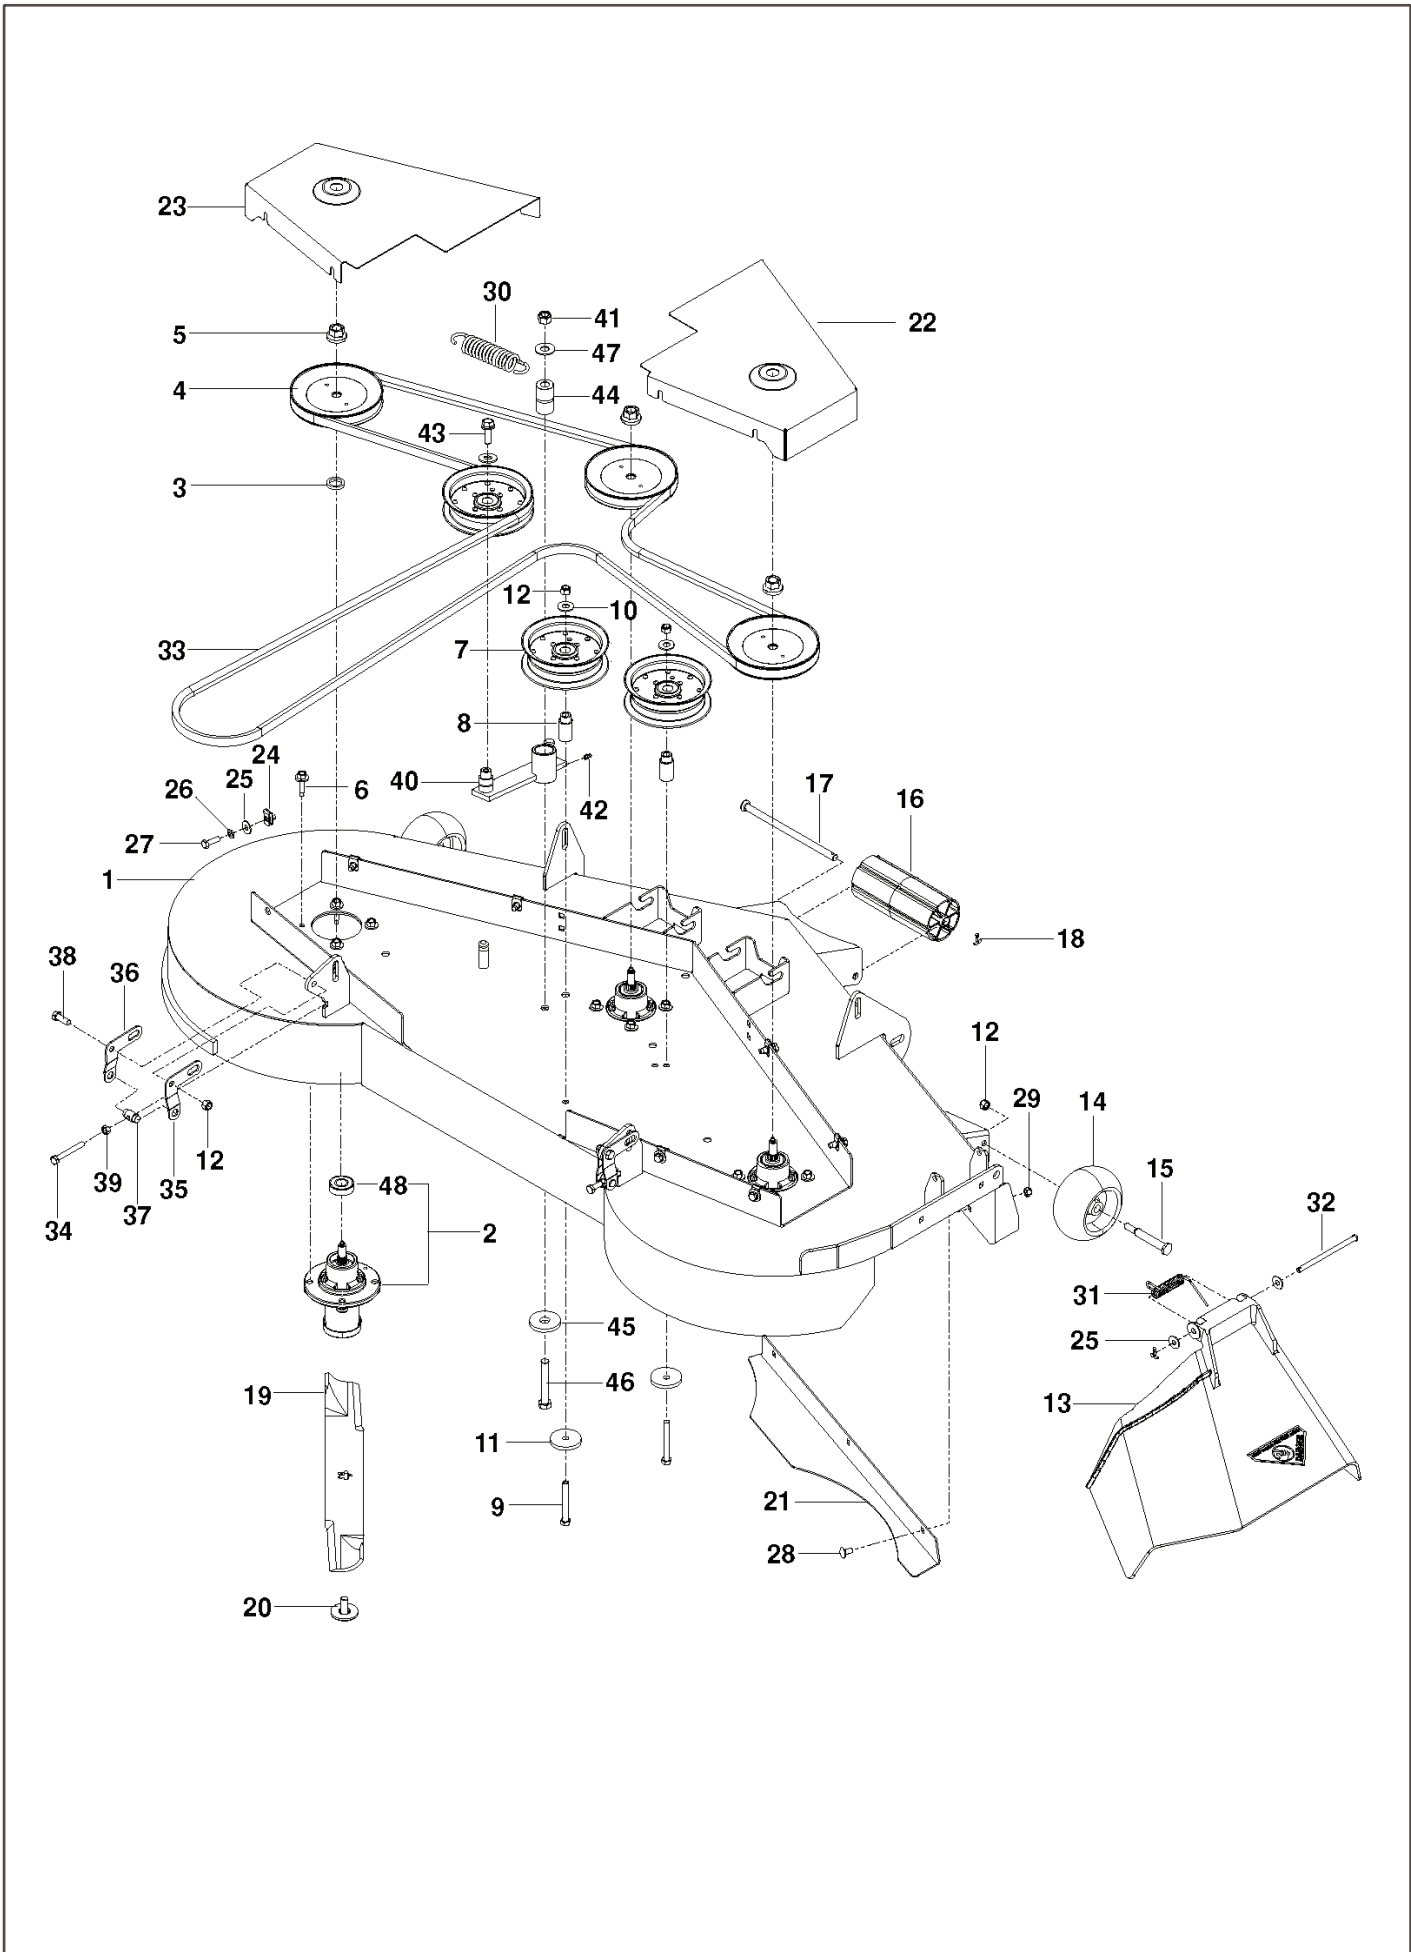

MZD 61, 968999782, 2010-03

SPARE PARTS LIST

REF.	PART NO.	DESCRIPTION	REMARK	QTY.	KIT
1	539132747	DECAL		1	
2	539112170	HOUSING ASSY		3	
3	539107520	WASHER		3	
4	539113300	PULLEY		3	
5	539107590	NUT		3	
6	539107630	SCREW		12	
7	539132728	PULLEY		3	
8	539112169	BUSHING		2	
9	539101341	SCREW		2	
10	539990517	WASHER		2	
11	539103303	SPACER		2	
12	539976979	NUT		6	
13	539110734	CHUTE		1	
14	539107610	WHEEL		2	
15	539107608	BOLT		2	
16	532176066	ROLLER		1	
17	539107613	ROD		1	
18	539990365	PIN RETAINING SCREW		2	
19	539113312	BLADE		3	
20	539107522	BOLT		3	
21	539113317	PLATE		1	
22	539113319	SHIELD	RT	1	
23	539113322	SHIELD	LT	1	
24	539104763	CLIP		8	
25	539990692	WASHER		10	
26	539990187	WASHER		8	
27	539990209	SCREW		8	
28	539990799	BOLT		3	
29	539990717	NUT		3	
30	539103256	SPRING		1	
31	539110735	SPRING		1	
32	539110736	CLEVIS PIN		1	
33	539104335	BELT		1	
34	539108396	HCS 5/16-18X2-1/2 TPBLT GR5 ZD		2	
35	539131857	PITCH. ADJUST. RT		2	
36	539131858	PITCH. ADJUST. LT		2	
37	539131859	TRUNION. PITCH		2	
38	539990563	SCREW		2	
39	539990196	NUT		2	
40	539112198	ARM		1	
41	539101331	NUT		1	
42	539976998	NIPPLE		1	
43	539990582	SCREW		1	
44	539103427	BUSHING		1	
45	539102243	WASHER		1	
46	539103433	SCREW		1	
47	539990550	WASHER		1	
48	539112050	BALL BEARING		3	