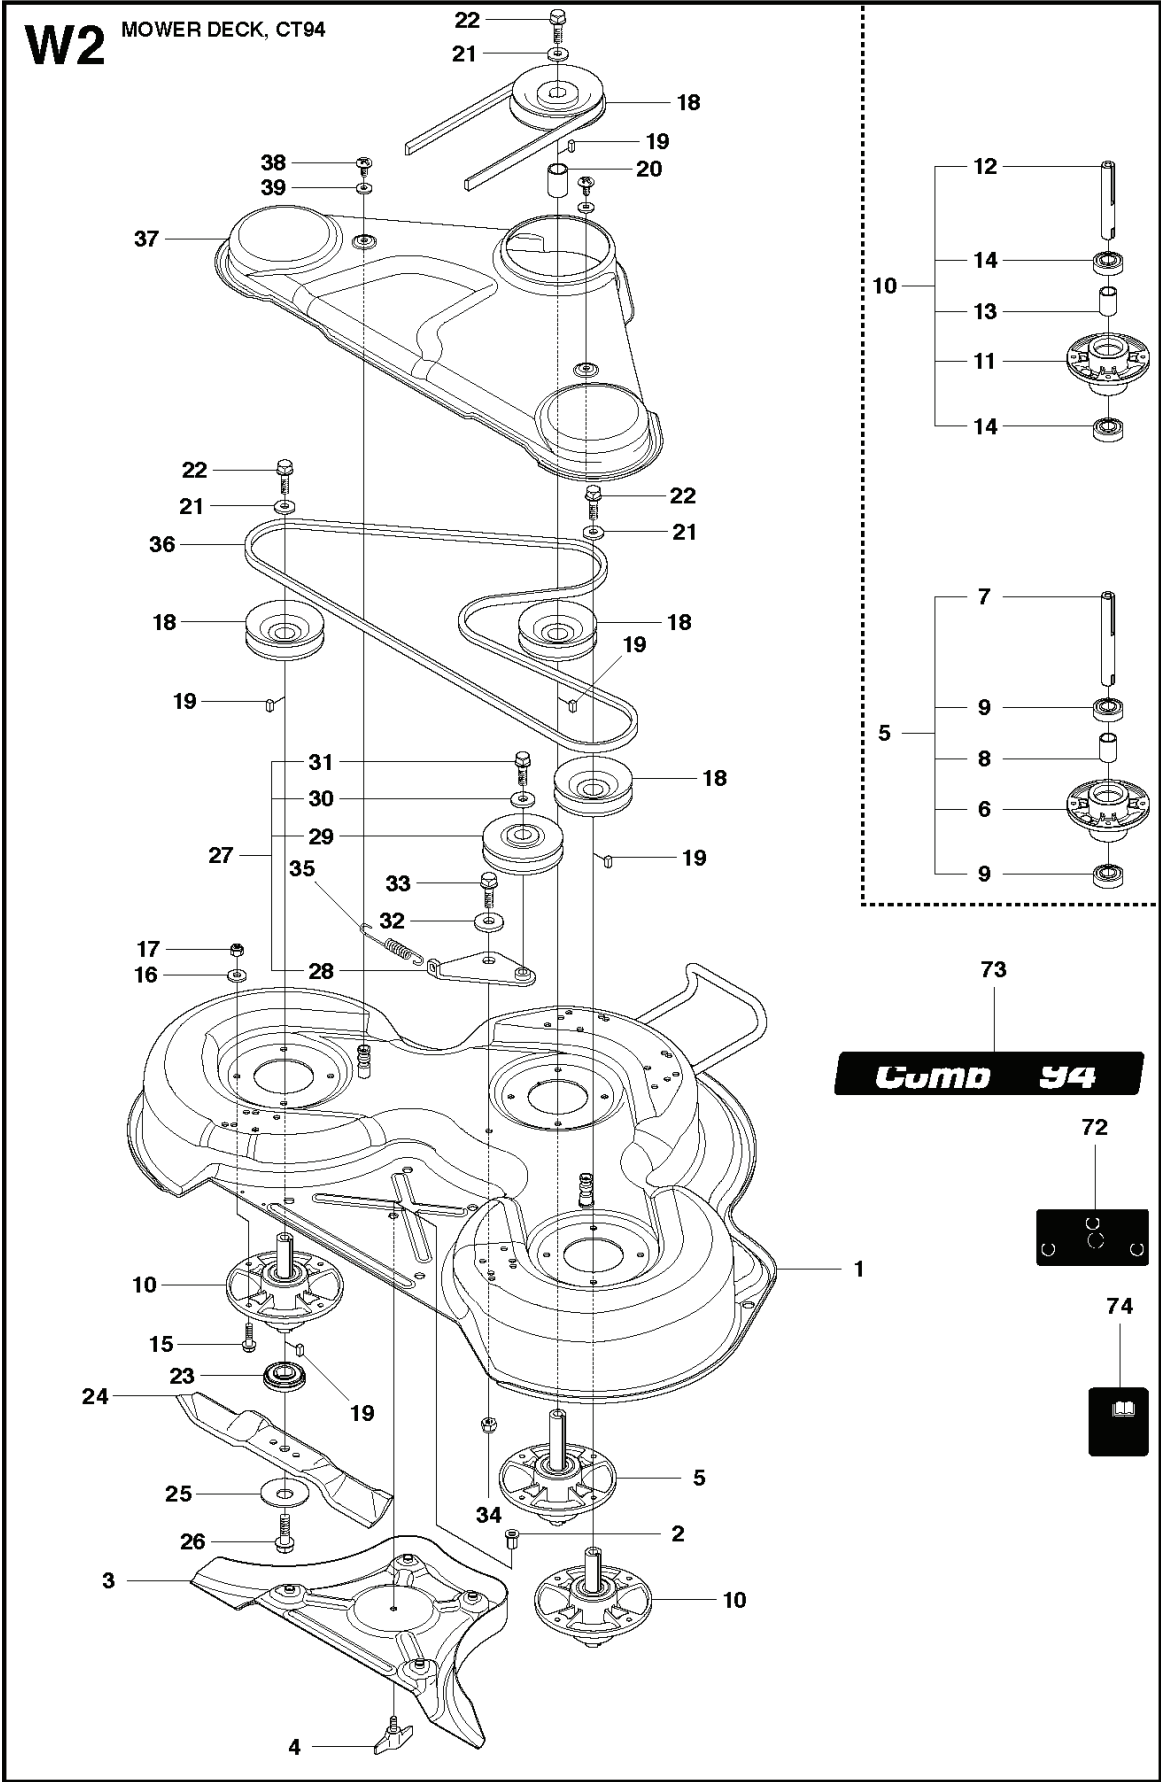

W2 MOWER DECK, CT94

Gumb 94

73

72

74

REF.	PART NO.	DESCRIPTION	REMARK	QTY.	KIT
1	544065509	DECK SHELL ASSY		1	
2	506916201	NUT		1	
3	544065801	PLUG		1	
4	544066101	KNOB		1	
5	535503501	MANDREL		1	
6	544067801	BEARING HOUSING		1	5
7	535428701	SHAFT		1	5
8	535428801	SPACER		1	5
9	738220519	BALL BEARING		2	5
10	535503502	MANDREL		2	
11	544067801	BEARING HOUSING		1	10
12	535428702	SHAFT		1	10
13	535428801	SPACER		1	10
14	738220519	BALL BEARING		2	10
15	535423801	SCREW RSQM		12	
16	734116401	WASHER		12	
17	732211801	LOCK NUT		12	
18	535429001	PULLEY		4	
19	506533501	PARALLEL KEY		7	
20	535428801	SPACER		1	
21	535429201	WASHER		3	
22	725254251	SCREW EHHM		3	
23	535504201	ADAPTER		3	
24	579652610	BLADE		3	
25	506792302	KNIFE PLATE		3	
26	725254251	SCREW EHHM		3	
27	506540701	BELT TENSIONER ASSY		1	
28	506519501	SPÄNNARM KPL.		1	27
29	506532701	PULLEY		1	27
30	734116441	WASHER		1	27
31	506558302	SCREW EHHFT		1	27
32	506918702	WASHER		1	
33	725245171	SCREW EHHM		1	
34	732211801	LOCK NUT		1	
35	506533101	SPRING		1	
36	589538501	BELT		1	
37	544066301	BELT COVER		1	
38	506982601	SCREW		2	
39	506559701	WASHER		2	
72	506789701	LABEL		1	
73	544238110	LABEL		1	
74	506929001	LABEL		1