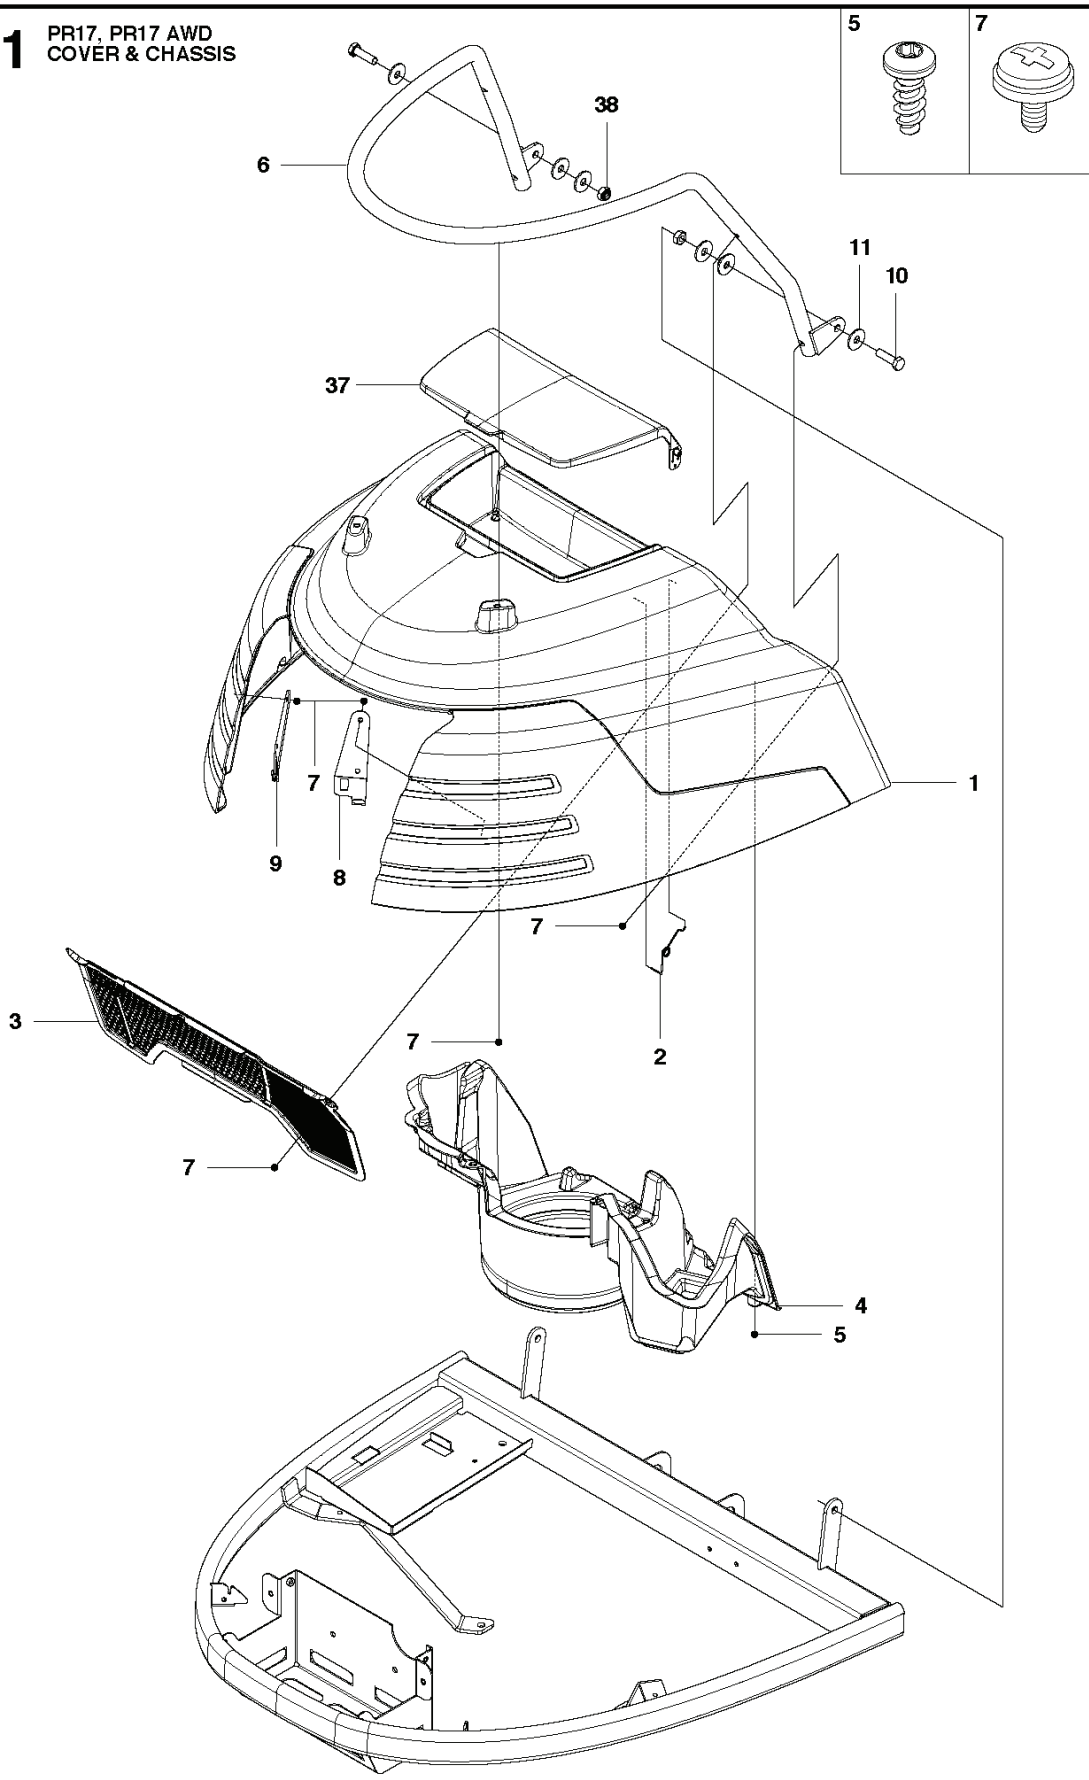

C1 PR17, PR17 AWD
COVER & CHASSIS

REF.	PART NO.	DESCRIPTION	REMARK	QTY.	KIT
1	502625501	ENGINE HOOD ASSY		1	
2	504124101	SPRING		2	
3	502482201	GRID		1	
4	504101901	AIR CONDUCTOR		1	
5	504610901	SCREW ITPANT		5	
6	502494601	LOAD CARRIER		1	
7	544400501	SCREW		10	
8	504613901	GUIDE PLATE		1	
9	504613902	GUIDE PLATE		1	
10	725249751	SCREW		2	
11	734117460	WASHER		6	
37	504101401	LID		1	
38	732212051	NUT		2