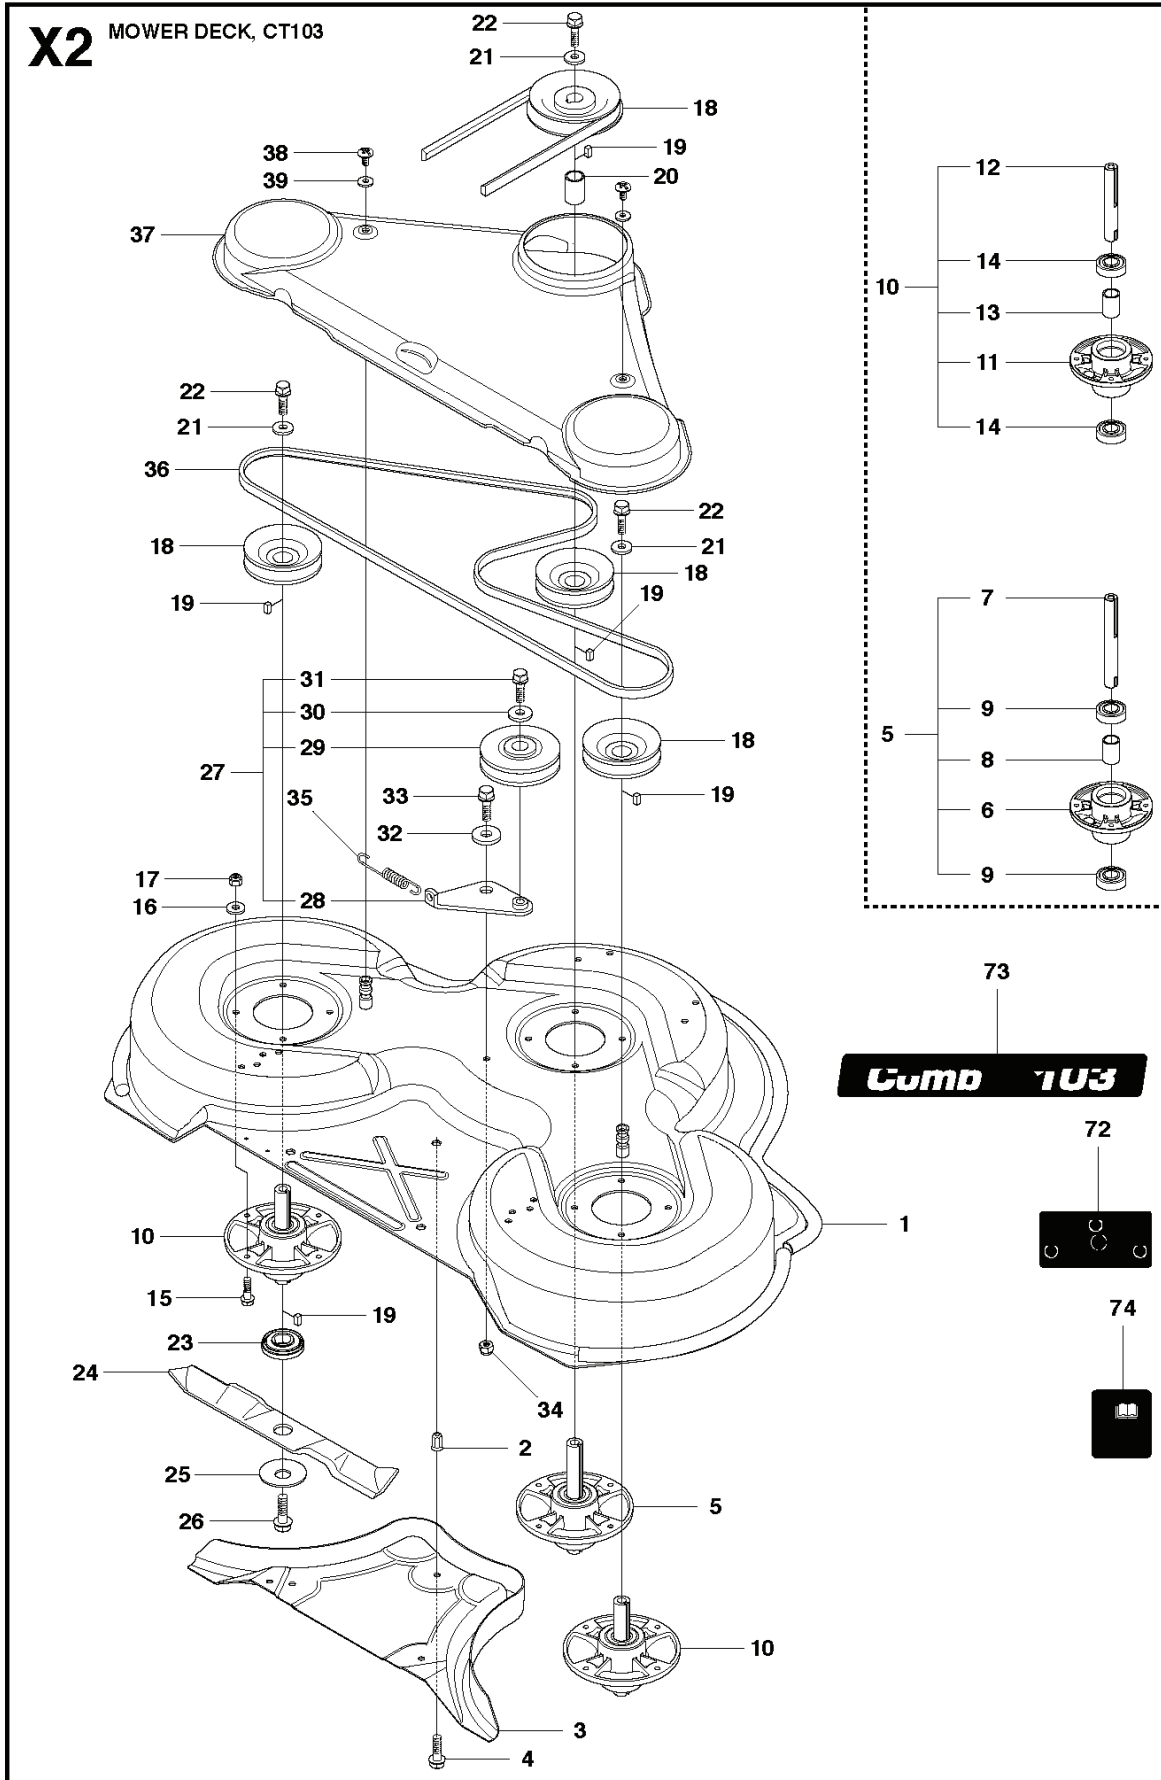

X2 MOWER DECK, CT103

REF.	PART NO.	DESCRIPTION	REMARK	QTY.	KIT
1	504569801	DECK SHELL ASSY		1	
2	506916201	NUT		3	
3	544449201	PLUG		1	
4	506570104	SCREW EHHFM		3	
5	535503501	MANDREL		1	
6	544067801	BEARING HOUSING		1	5
7	535428701	SHAFT		1	5
8	535428801	SPACER		1	5
9	738220519	BALL BEARING		2	5
10	535503502	MANDREL		2	
11	544067801	BEARING HOUSING		1	10
12	535428702	SHAFT		1	10
13	535428801	SPACER		1	10
14	738220519	BALL BEARING		2	10
15	535423801	SCREW RSQM		12	
16	734116401	WASHER		12	
17	732211801	LOCK NUT		12	
18	535429001	PULLEY		4	
19	506533501	PARALLEL KEY		7	
20	535428801	SPACER		1	
21	535429201	WASHER		3	
22	725254251	SCREW EHHM		3	
23	535504201	ADAPTER		3	
24	504190410	BLADE		3	
25	506792302	KNIFE PLATE		3	
26	725254251	SCREW EHHM		3	
27	506540701	BELT TENSIONER ASSY		1	
28	506519501	SPÄNNARM KPL.		1	27
29	506532701	PULLEY		1	27
30	734116441	WASHER		1	27
31	506558302	SCREW EHHFT		1	27
32	506918702	WASHER		1	
33	725245171	SCREW EHHM		1	
34	732211801	LOCK NUT		1	
35	506533101	SPRING		1	
36	589534401	BELT		1	
37	544096101	BELT COVER		1	
38	506982601	SCREW		2	
39	506559701	WASHER		2	
72	506789701	LABEL		1	
73	544238111	LABEL		1	
74	506929001	LABEL		1