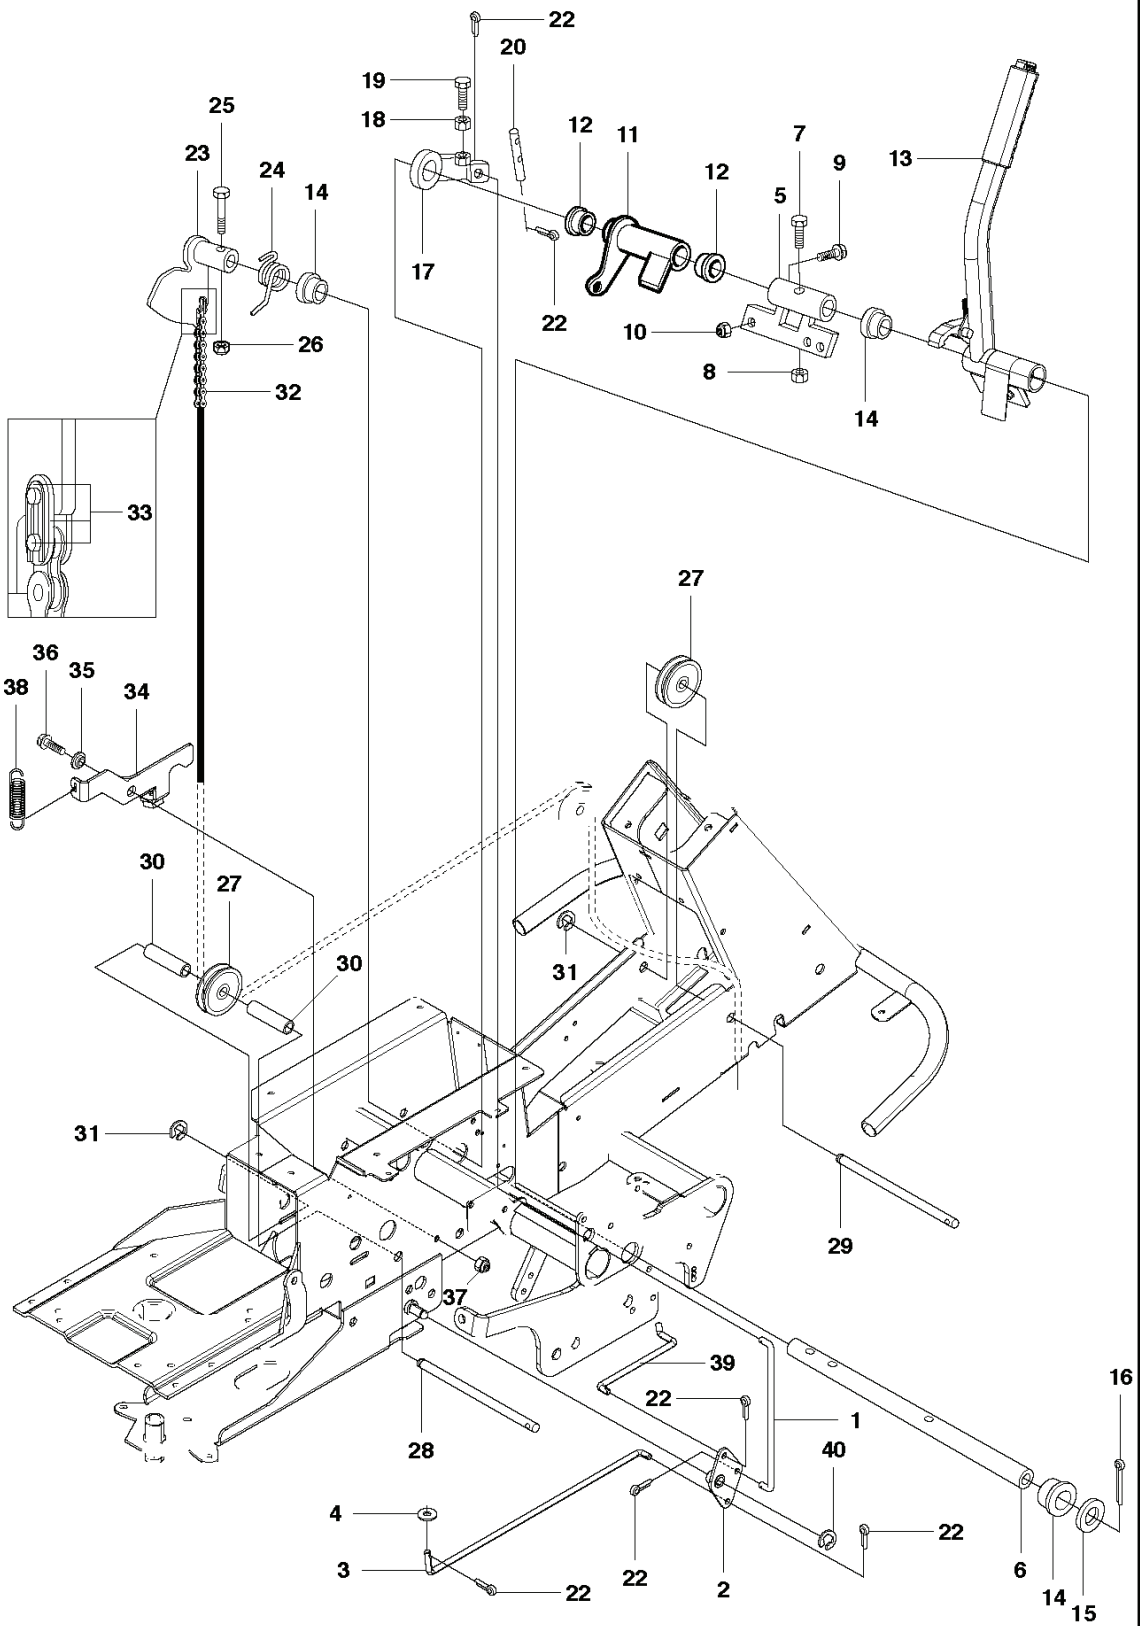

D PR17, PR17 AWD
LIFTING SYSTEM

REF.	PART NO.	DESCRIPTION	REMARK	QTY.	KIT
1	506665901	CLUTCH ROD FRONT		1	
2	504636701	LINK		1	
3	535444703	CLUTCH ROD REAR		1	
4	734116441	WASHER		1	
5	506951101	DRIVER ASSY		1	
6	506968001	SHAFT		1	
7	725254451	SCREW EHHM		1	
8	732252201	HEXAGON LOCKING NUT		1	
9	725245351	SCREW EHHM		2	
10	731231801	HEXAGON NUT		2	
11	506951401	ACTUATOR		1	
12	506556501	BEARING		2	
13	504907901	LIFTING LEVER ASSY		1	
14	506556501	BEARING		3	
15	506515701	WASHER		1	
16	721620101	SPLIT PIN		1	
17	506784301	LINK ASSY		1	
18	731232051	HEXAGON NUT		1	
19	725249751	SCREW		1	
20	525406601	PEN		1	
22	721618301	SPLIT PIN		6	
23	506940501	LIFTING ARM		1	
24	506817001	SPRING		1	
25	725254471	SCREW EHHM		1	
26	732252201	HEXAGON LOCKING NUT		1	
27	506905601	OFFSET PULLEY		2	
28	506905701	SHAFT		1	
29	506905702	SHAFT		1	
30	506905801	TUBE SLEEVE		2	
31	735311820	E-CLIP		2	
32	506554608	CHAIN		1	
33	506554701	LINKAGE		1	
34	504628702	BRAKE LEVER		1	
35	506918702	WASHER		1	
36	506570105	SCREW EHHFM		1	
37	732211801	LOCK NUT		1	
38	506542501	SPRING		1	
39	504636801	ROD		1	
40	735311420	E-CLIP		1