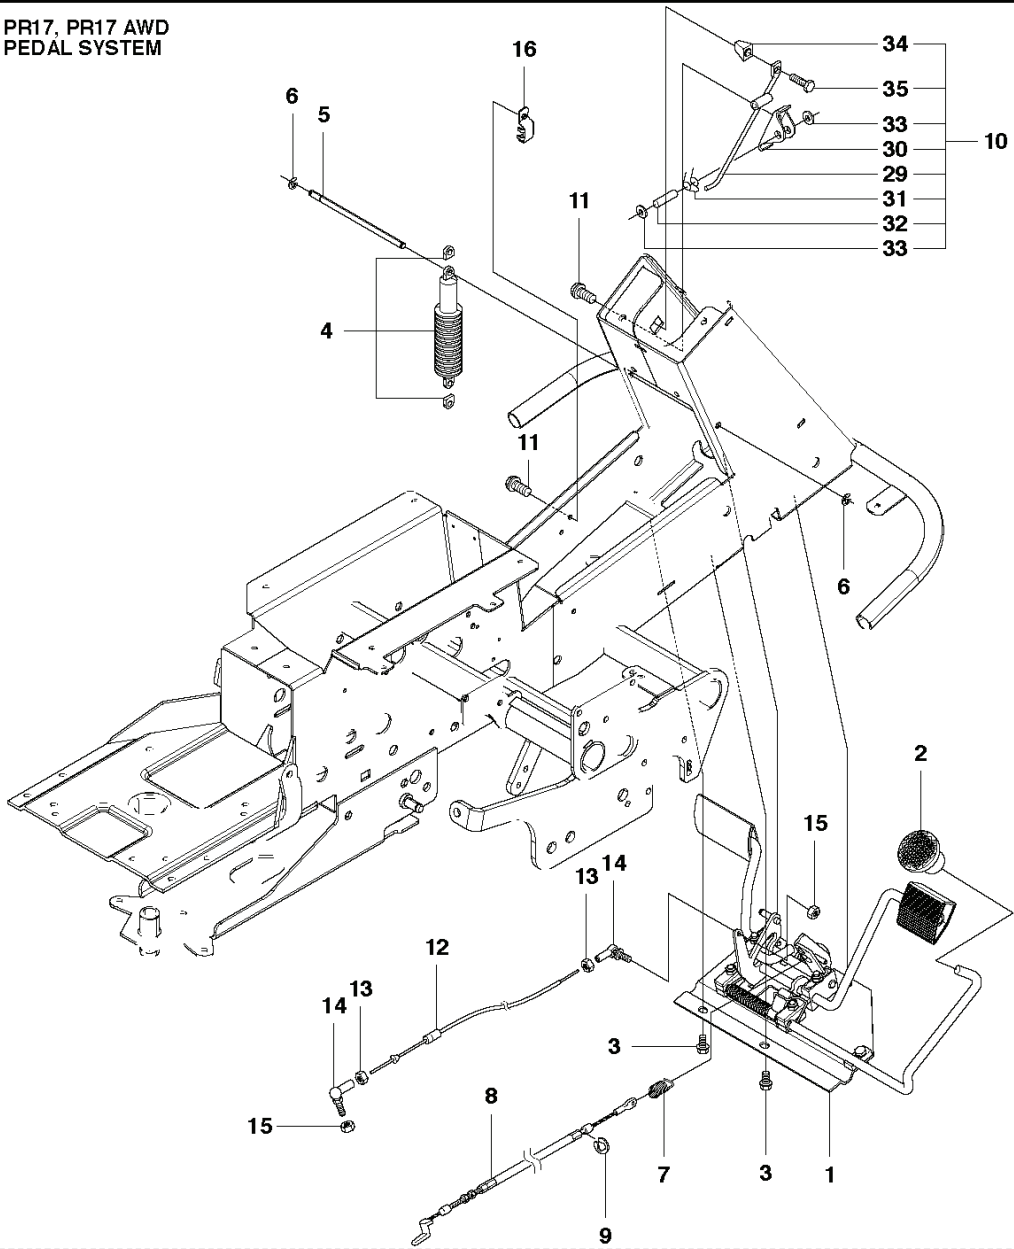

# **SPARE PARTS LIST**

**F** PR17, PR17 AWD  
PEDAL SYSTEM

**PEDALS**

REF.	PART NO.	DESCRIPTION	REMARK	QTY.	KIT
1	544126001	PEDAL PLATE ASSY		1	
2	535473701	KNOB		1	
3	506570104	SCREW EHHFM		4	
4	506938301	DAMPING PIECE		1	
5	506938402	SHAFT		1	
6	735310920	E-CLIP		2	
7	506946301	BRAKE SPRING		1	
8	506992701	BRAKE WIRE	PR17	1	
8	576712101	BRAKE WIRE	PR17 AWD	1	
9	735310920	E-CLIP		1	
10	506538404	BROMSSPÄRR KPL. GEM.		1	
11	725236461	SCREW EHHFT		4	
12	574411201	CONTROL CABLE		1	
13	731231401	HEXAGON NUT		2	
14	506557301	VINKELLAS8 DIN71802		2	
15	732211401	LOCK NUT		2	
16	544341701	BRACKET		1	
20	738210204	BALL BEARING		1	1
21	535480201	ROLLER		1	1
22	535480601	PROTECTIVE PLATE		1	1
23	535480701	SPRING		1	1
24	535480801	BEARING SUPPORT		4	1
25	535480901	BEARING SUPPORT		5	1
26	535481001	REINFORCEMENT PLATE		3	1
27	535478801	PEDAL		1	1
28	535478802	PEDAL		1	1
29	506538501	LOCKING ARM		1	10
30	506538601	BRACKET		1	10
31	506538901	SPRING		1	10
32	506538801	SHAFT		1	10
33	735583501	WASHER		2	10
34	506538704	CONTROL BUTTON		1	10
35	729532971	SCREW CRPANT		1	10