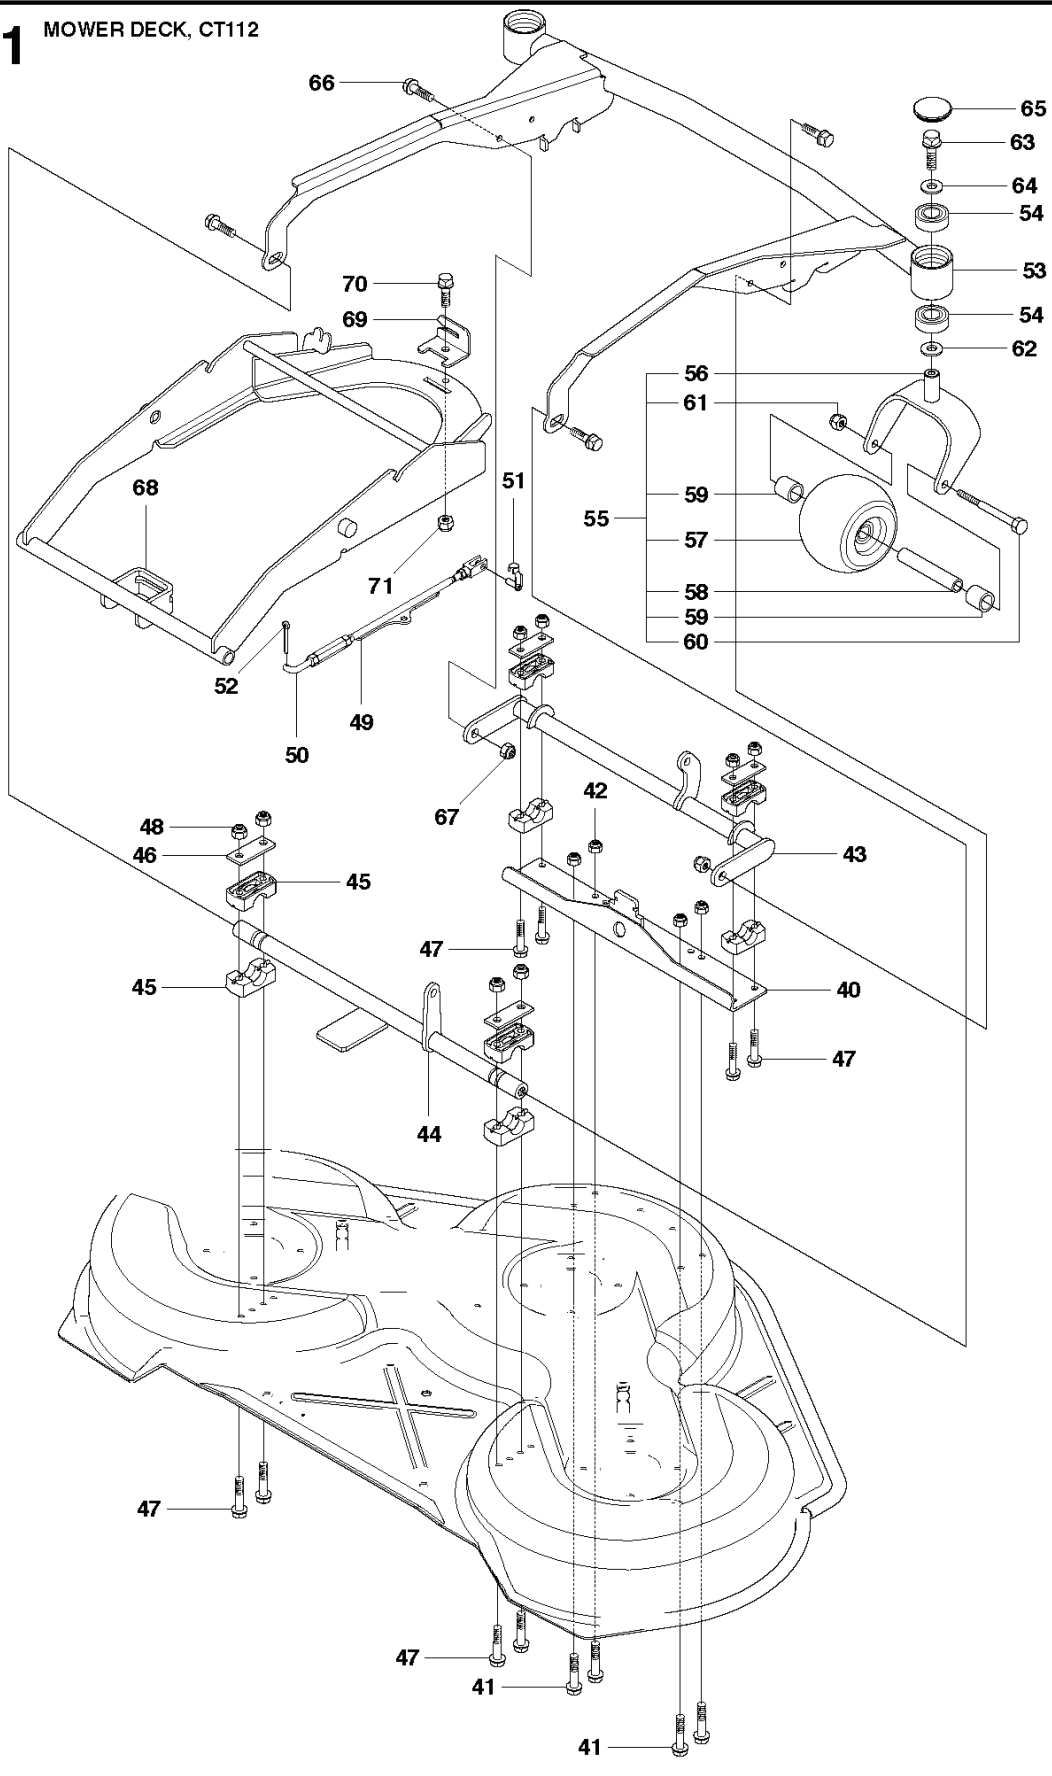

Y1 MOWER DECK, CT112

REF.	PART NO.	DESCRIPTION	REMARK	QTY.	KIT
40	502642102	BRACKET		1	
41	725245171	SCREW EHHM		4	
42	732211801	LOCK NUT		4	
43	502641802	CROSS BAR		1	
44	502641902	CROSS BAR		1	
45	506869601	BEARING		8	
46	506813801	REINFORCING PLATE		4	
47	725246151	SCREW EHHM		8	
48	732211801	LOCK NUT		8	
49	504812701	PARALLEL ROD ASSY		1	
50	502642301	PARALLEL ROD		1	
51	506839803	BOLT		1	
52	721618301	SPLIT PIN		1	
53	502642002	DECK FRAME		1	
54	738210404	BALL BEARING		4	
55	535505901	PIVOTHJUL		2	
56	535504601	FORK		1	55
57	506963001	WHEEL ASSY		1	55
58	506810802	TUBE		1	55
59	506874102	SPACER		2	55
60	725251951	SCREW EHHM		1	55
61	732212051	NUT		1	55
62	506504805	WASHER		2	
63	506570104	SCREW EHHFM		2	
64	734116441	WASHER		2	
65	544017001	HUB CAP		2	
66	506597401	SCREW EHHFM		4	
67	732211801	LOCK NUT		2	
68	502639501	DECK ATTACHMENT		1	
69	502642401	LOCK		1	
70	725245171	SCREW EHHM		1	
71	732211801	LOCK NUT		1