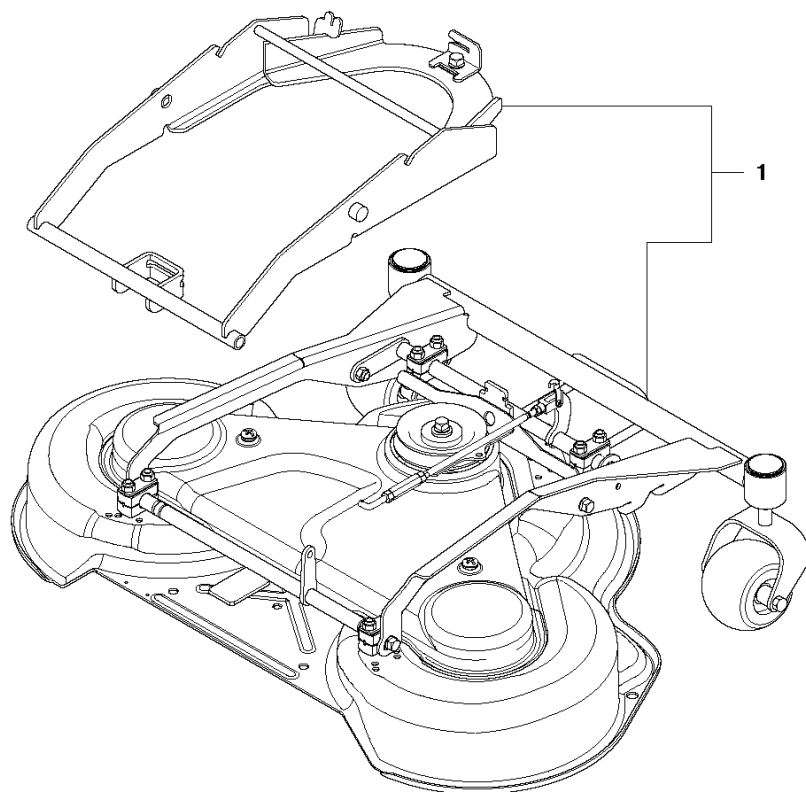

REF.	PART NO.	DESCRIPTION	REMARK	QTY.	KIT
40	502642101	BRACKET		1	
41	725245171	SCREW EHHM		4	
42	732211801	LOCK NUT		4	
43	502641801	CROSS BAR		1	
44	502641901	CROSS BAR		1	
45	506869601	BEARING		8	
46	506813801	REINFORCING PLATE		4	
47	725246151	SCREW EHHM		8	
48	732211801	LOCK NUT		8	
49	504812701	PARALLEL ROD ASSY		1	
50	502642301	PARALLEL ROD		1	
51	506839803	BOLT		1	
52	721618301	SPLIT PIN		1	
53	502642001	DECK FRAME		1	
54	738210404	BALL BEARING		4	
55	535505901	PIVOTHJUL		2	
56	535504601	FORK		1	55
57	506963001	WHEEL ASSY		1	55
58	506810802	TUBE		1	55
59	506874102	SPACER		2	55
60	725251951	SCREW EHHM		1	55
61	732212051	NUT		1	55
62	506504805	WASHER		2	
63	506570104	SCREW EHHFM		2	
64	734116441	WASHER		2	
65	544017001	HUB CAP		2	
66	506597401	SCREW EHHFM		4	
67	732211801	LOCK NUT		2	
68	502639501	DECK ATTACHMENT		1	
69	502642401	LOCK		1	
70	725245171	SCREW EHHM		1	
71	732211801	LOCK NUT		1	

T MOWER DECK, CT94