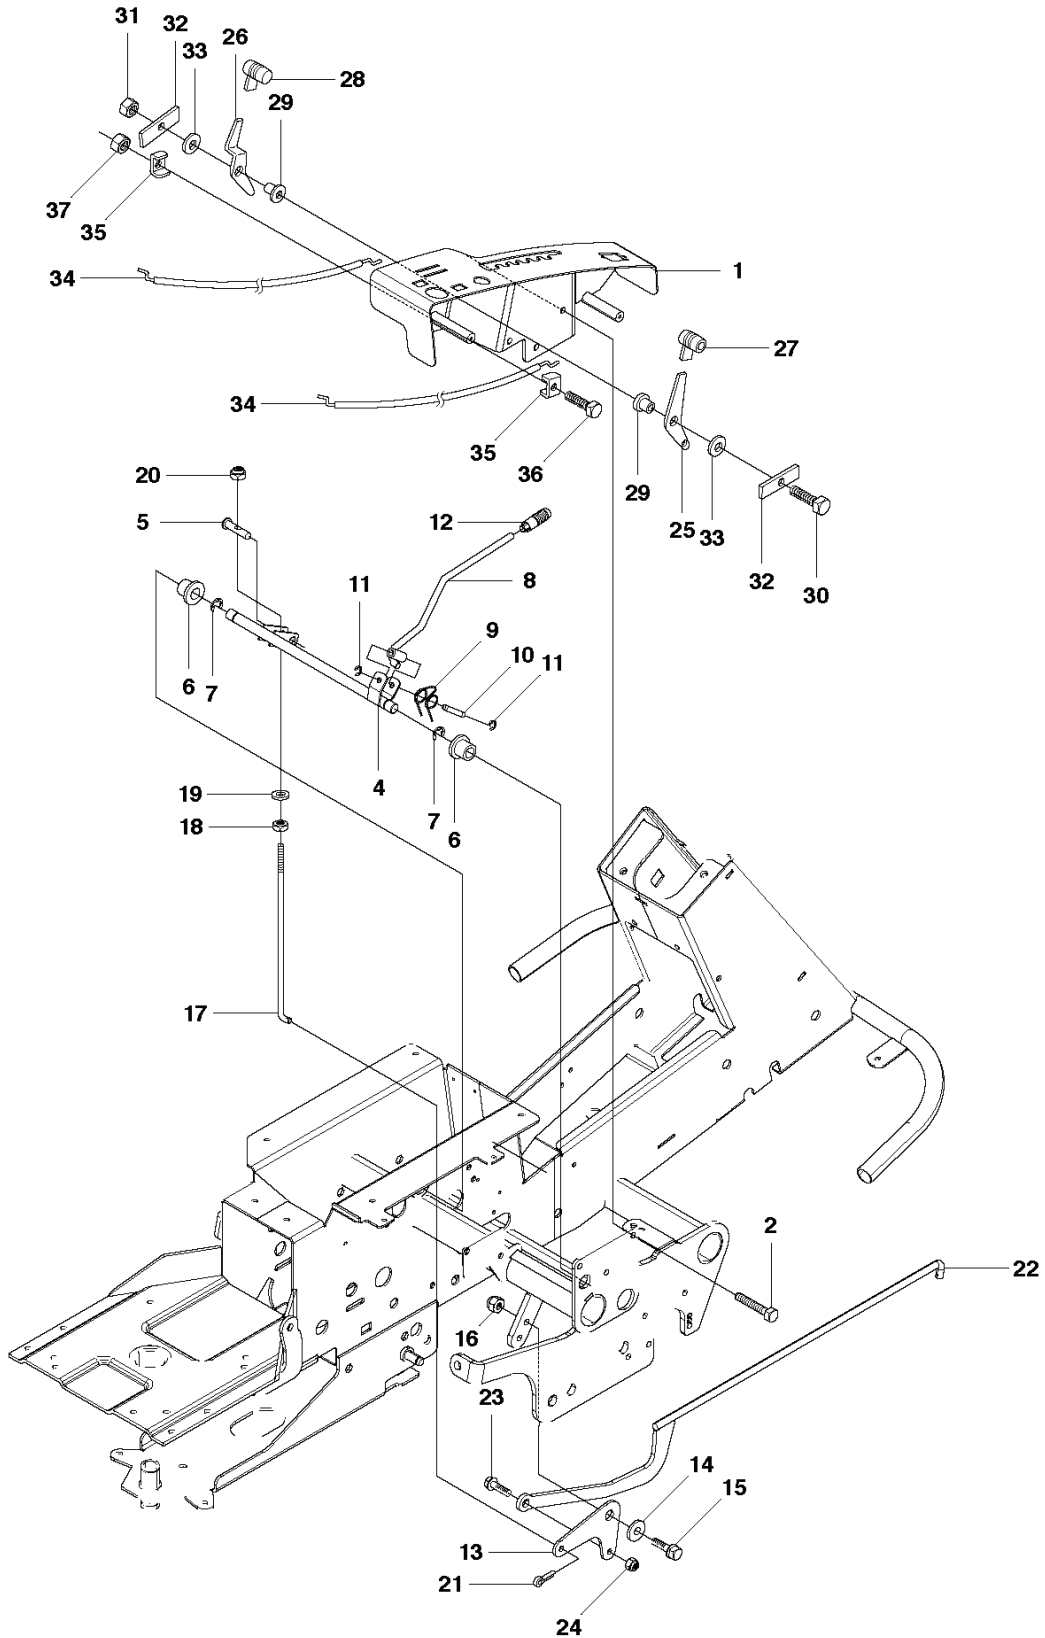

E PR17, PR17 AWD
HEIGHT ADJUSTER & CONTROL UNIT

REF.	PART NO.	DESCRIPTION	REMARK	QTY.	KIT
1	535475601	CONTROL PLATE		1	
2	725245171	SCREW EHHM		3	
4	506784502	CONTROL LEVER		1	
5	506784601	PEN		1	
6	506554301	BEARING		2	
7	735312220	E-CLIP		2	
8	506784701	REGLERSPAK KPL.		1	
9	506531401	SPRING		1	
10	506531501	SHAFT		1	
11	735310920	E-CLIP		2	
12	506542001	HANDLE		1	
13	502636301	LINK		1	
14	506918702	WASHER		1	
15	725245371	SCREW EHHM		1	
16	732211601	LOCK NUT		1	
17	506854501	HEIGHT ROD		1	
18	731231801	HEXAGON NUT		1	
19	734117201	WASHER		1	
20	732211801	LOCK NUT		1	
21	721618301	SPLIT PIN		1	
22	502636401	CONNECTOR		1	
23	506597401	SCREW EHHFM		1	
24	731231801	HEXAGON NUT		1	
25	506865903	CONTROL		1	
26	506865904	CONTROL		1	
27	506889101	KNOB		1	
28	506889102	KNOB		1	
29	506888901	BUSHING		2	
30	725237471	SCREW EHHM		1	
31	732211601	LOCK NUT		1	
32	506928502	LOCKWASHER		2	
33	506839401	SPRING WASHER		2	
34	506863906	GASWIRE KPL.		2	
35	506508201	CLIP		2	
36	725233551	SCREW EHHM		1	
37	732211401	LOCK NUT		1