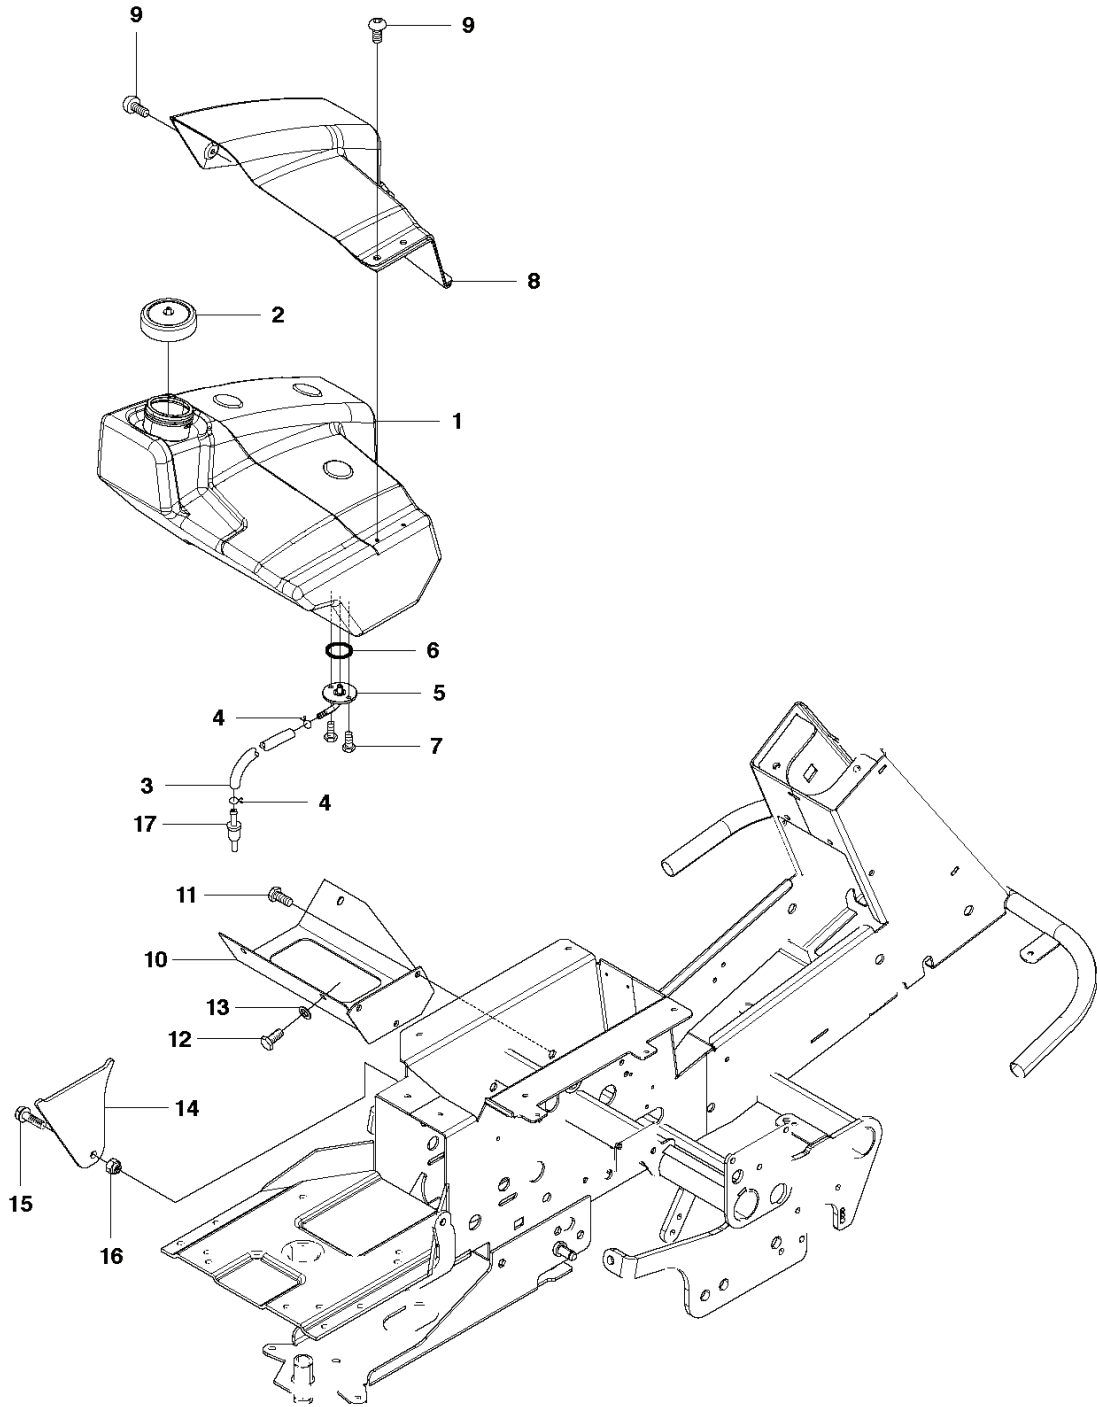

B PR17, PR17 AWD
FUEL SYSTEM

REF.	PART NO.	DESCRIPTION	REMARK	QTY.	KIT
1	535446101	FUEL TANK		1	
2	506673301	TANK CAP ASSY		1	
3	506946709	FUEL HOSE		1	
4	535469701	HOSE BRACE		2	
5	506891801	CONNECTION		1	
6	740481202	O-RING		1	
7	535415619	SCREW		2	
8	535446201	DESIGN COVER TANK		1	
9	535425801	SCREW IHANM		4	
10	535438601	BRACKET		1	
11	725245171	SCREW EHHM		3	
12	725236651	HEXAGONAL SCREW M6X12		3	
13	734115601	WASHER		3	
14	535438801	TANK SUPPORT		1	
15	725249571	SCREW EHHM		1	
16	732212001	LOCK NUT		1	
17	506791001	FUEL FILTER		1