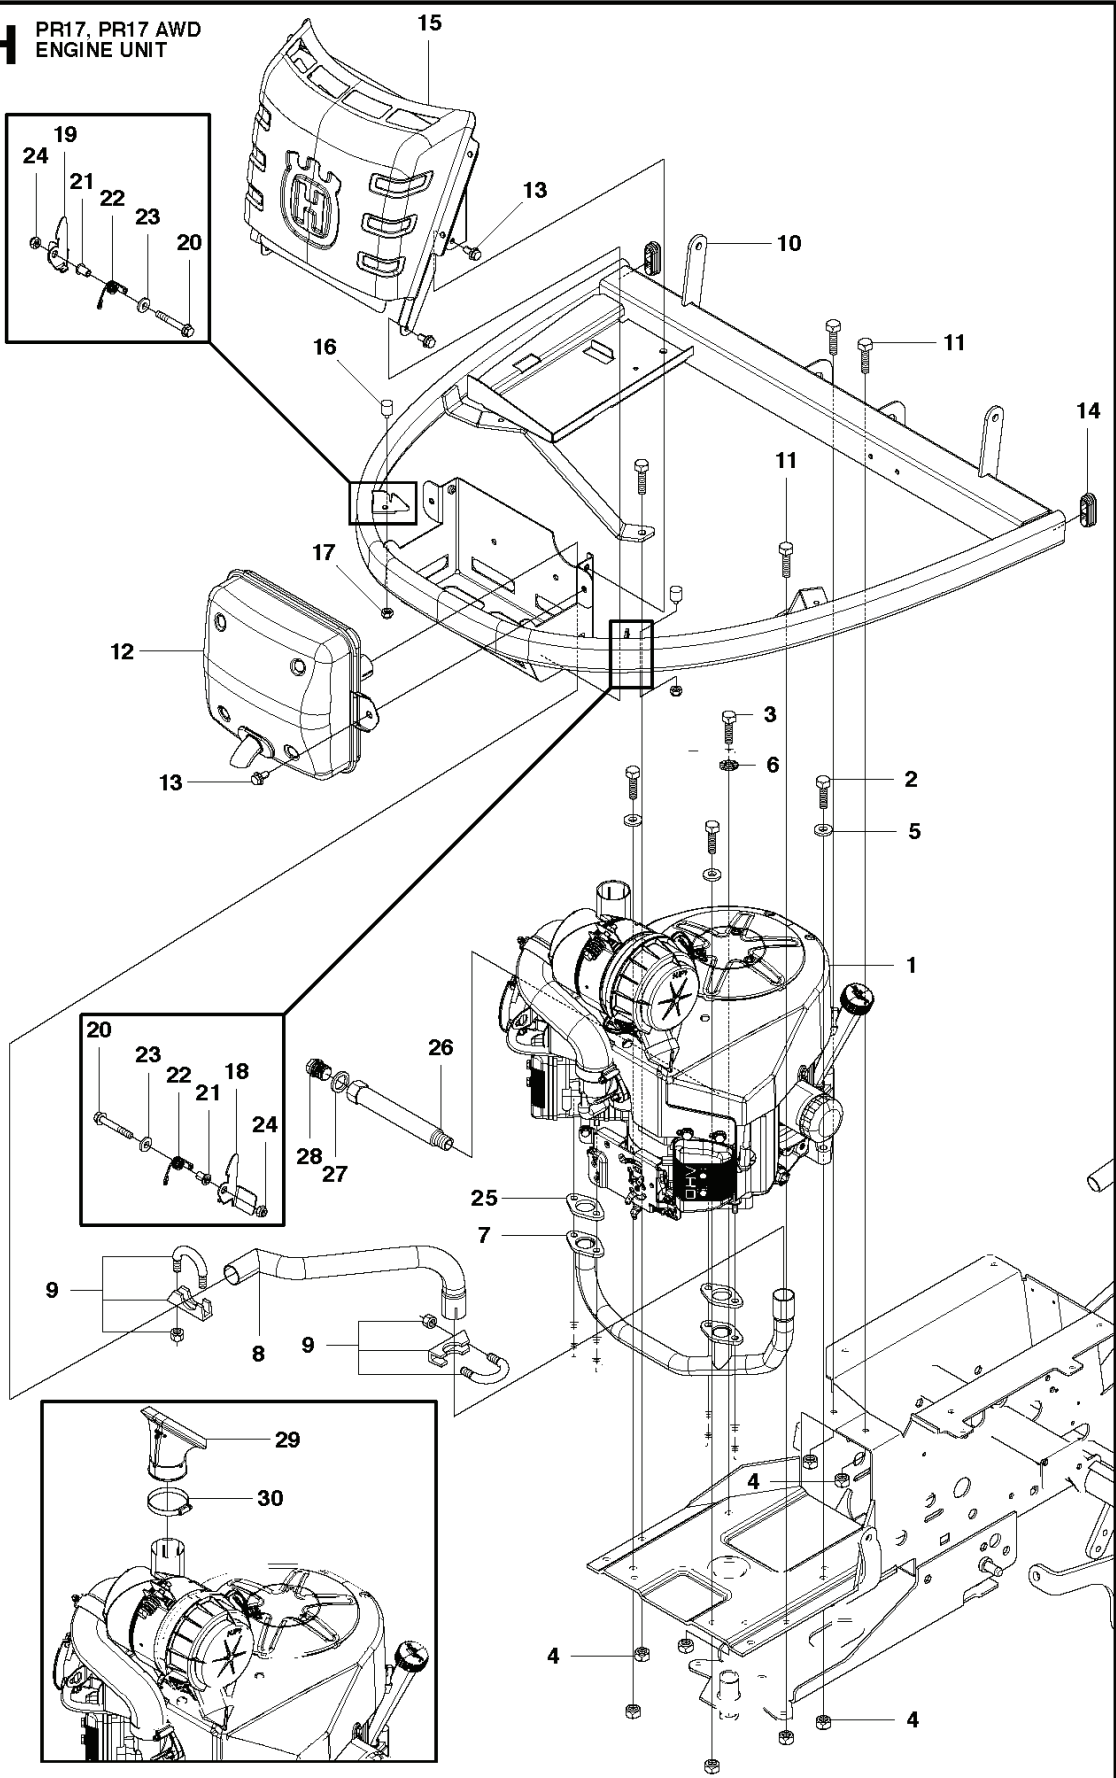

H PR17, PR17 AWD
ENGINE UNIT

REF.	PART NO.	DESCRIPTION	REMARK	QTY.	KIT
1	502636501	ENGINE		1	
2	725245751	SCREW		3	
3	725245951	SCREW EHHM		1	
4	732211801	LOCK NUT		8	
5	734116401	WASHER		3	
6	735216400	LOCKWASHER		1	
7	502636701	EXHAUST PIPE		1	
8	502637001	EXHAUST EXTENDER		1	
9	506668401	CLAMP ASSY		2	
10	578865801	ENGINE FRAME		1	
11	725245171	SCREW EHHM		4	
12	544392701	MUFFLER ASSY		1	
13	535475212	SCREW EHHFM		6	
14	504643601	PLUG		2	
15	505395501	HEAT PROTECTOR		1	
16	504638801	DAMPER		2	
17	732211401	LOCK NUT		2	
18	504613401	LATCH	RIGHT	1	
19	504613402	LATCH	LEFT	1	
20	725237451	SCREW EHHM		2	
21	504638401	BUSHING		2	
22	504639001	SPRING		2	
23	734115441	WASHER		2	
24	732211601	LOCK NUT		2	
25	535414236	GASKET		2	1
26	535414416	JOINT		1	1
27	531001190	O-RING		1	1
28	535414460	PLUG		1	1
29	504547001	BELLOWS		1	
30	544202703	HOSE CLAMP		1