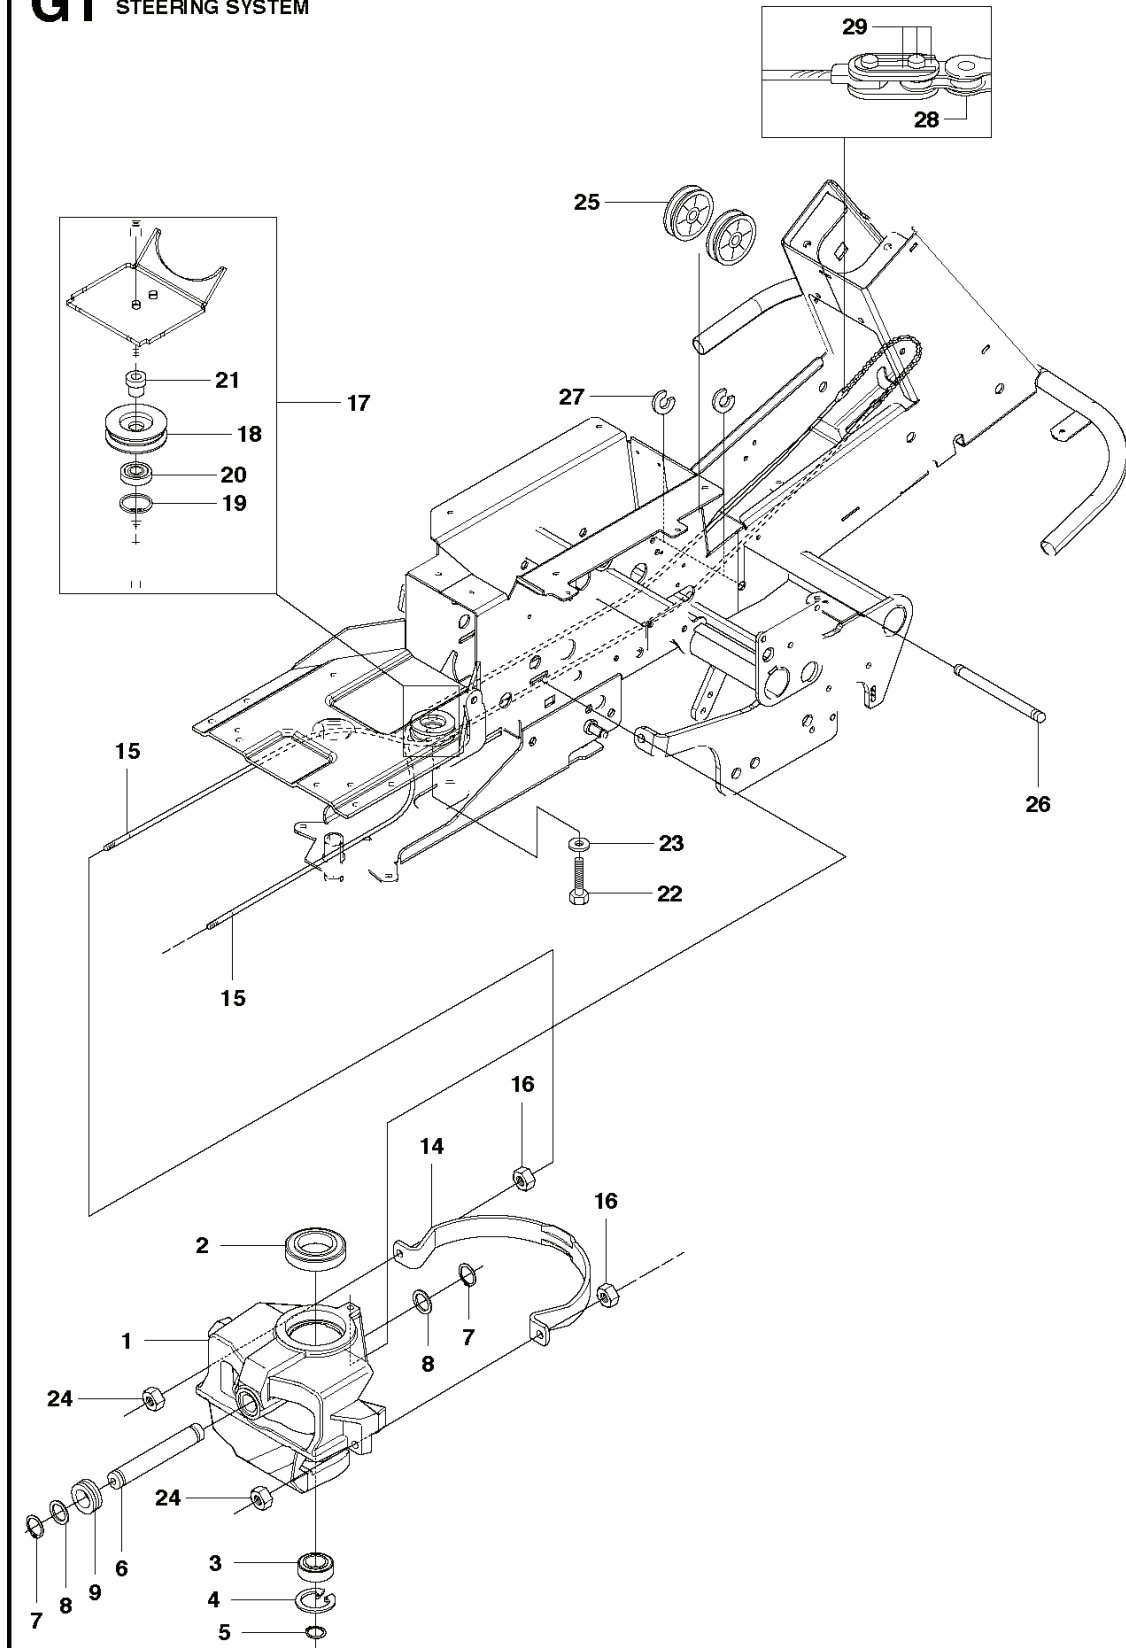

G1 PR17, PR17 AWD STEERING SYSTEM

REF.	PART NO.	DESCRIPTION	REMARK	QTY.	KIT
1	578367401	SPINDLE		1	
2	738211004	BALL BEARING		1	
3	738210504	BALL BEARING		1	
4	735314010	CIRCLIP		1	
5	735312600	CIRCLIP		1	
6	535463001	SWING AXLE		1	
7	735312600	CIRCLIP		2	
8	506773401	WASHER		2	
9	740681421	V-RING		1	
14	544427301	WIRE GUIDE		1	
15	506589104	WIRE ASSY		2	
16	731232051	HEXAGON NUT		2	
17	506500903	BARRING WHEEL		1	
18	535424101	BARRING WHEEL		1	17
19	735314010	CIRCLIP		1	17
20	738220419	BALL BEARING		1	17
21	506500802	BUSHING		1	17
22	725250051	SCREW EHHM		1	
23	734117441	WASHER		1	
24	732212051	NUT		2	
25	506522401	STARTER PULLEY		2	
26	506539403	SHAFT		1	
27	735311420	E-CLIP		2	
28	506554601	CHAIN		1	
29	506554701	LINKAGE		2