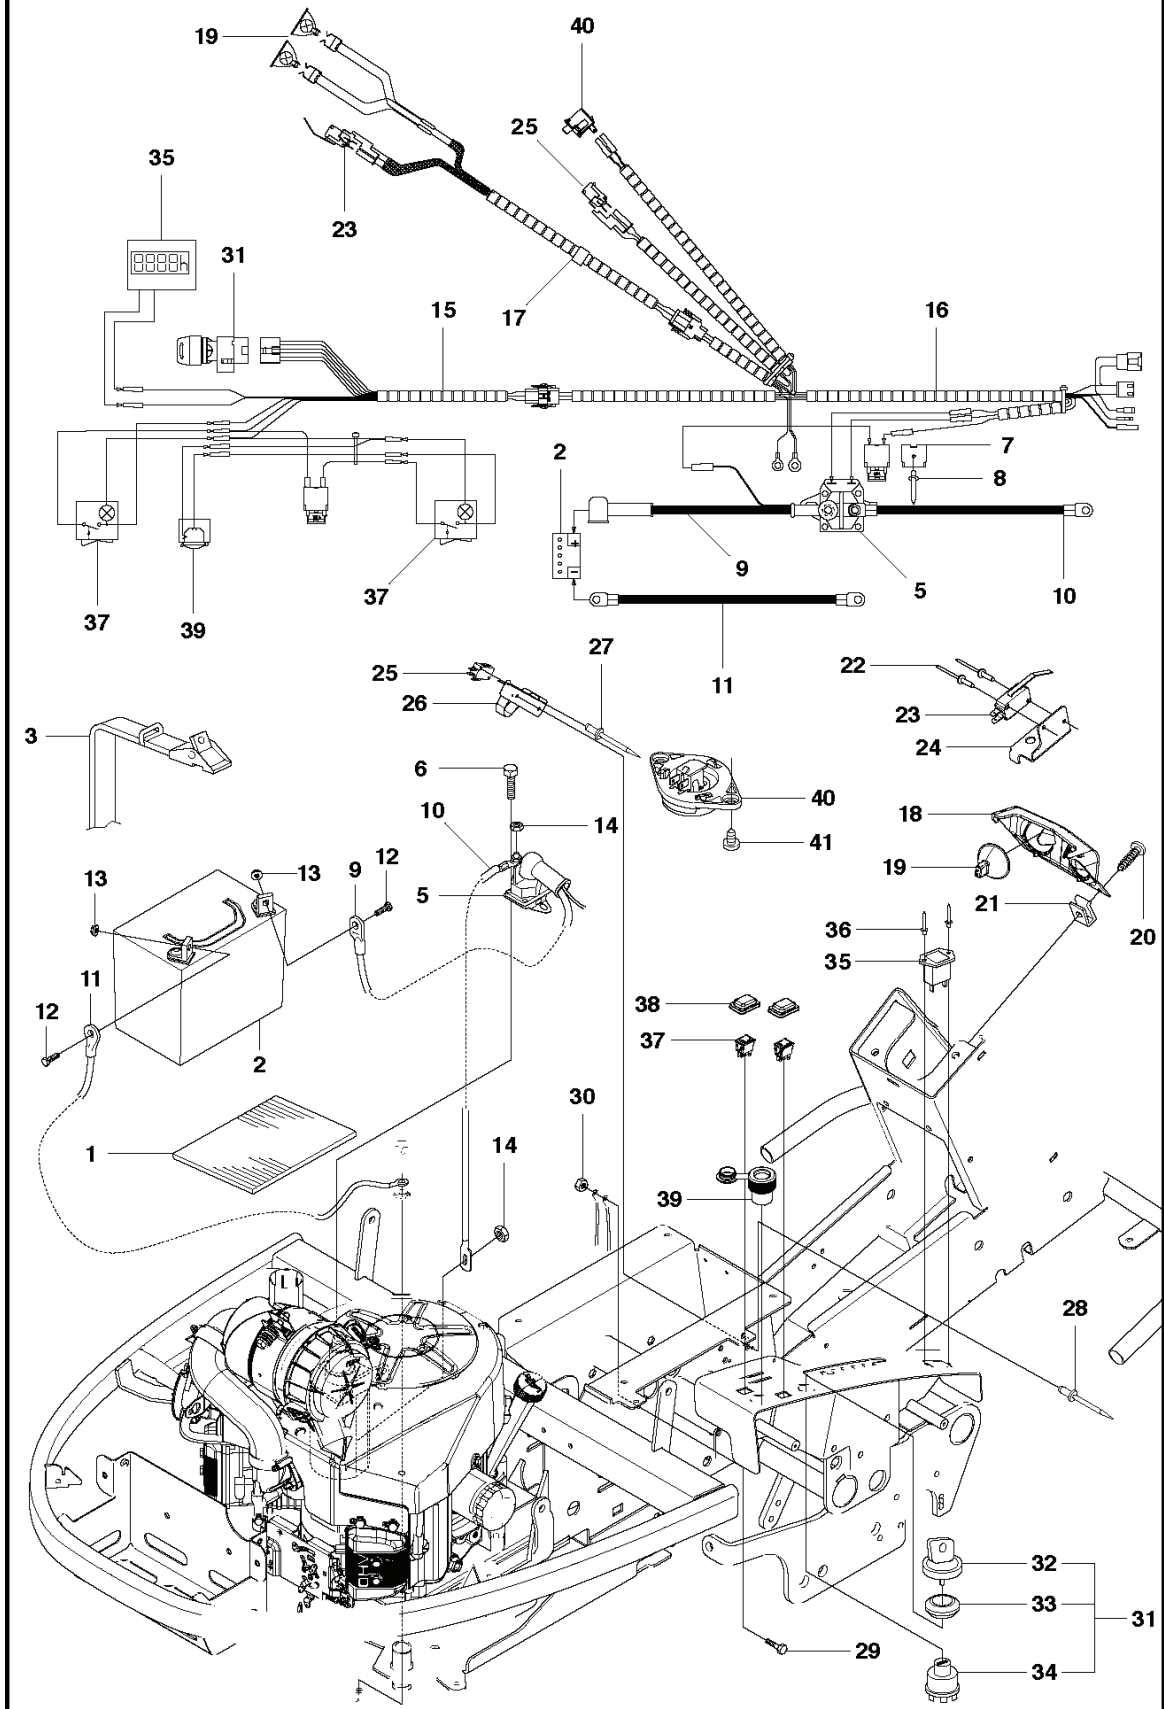

L PR17, PR17 AWD
ELECTRIC SYSTEM

REF.	PART NO.	DESCRIPTION	REMARK	QTY.	KIT
1	535441101	BATTERY MAT		1	
2	510138501	BATTERY		1	
3	506836802	BELT		1	
5	544439801	RELAY		1	
6	725236461	SCREW EHHFT		1	
7	501007501	CLIP		1	
8	722782209	BLIND RIVET		1	
9	578896501	CABLE		1	
10	576183901	CABLE		1	
11	576183802	CABLE		1	
12	522622101	SCREW EHHM		2	
13	522624301	NUT		2	
14	506899801	NUT		3	
15	501002501	WIRING		1	
16	501002401	WIRING		1	
17	544849801	WIRING		1	
18	535446701	HOUSING		1	
19	535446801	LAMP		2	
20	535415619	SCREW		2	
21	506892001	SPEED NUT		2	
22	544440701	RIVET		2	
23	544415501	SWITCH		1	
24	544415701	BRACKET		1	
25	535469101	SWITCH		1	
26	535457001	PLATE SPRING		1	
27	544440701	RIVET		2	
28	722783902	BLIND RIVET		2	
29	725232551	SCREW		1	
30	731231401	HEXAGON NUT		1	
31	535474901	KEY SWITCH		1	
32	535476001	IGNITION KEY		1	31
33	535475001	WASHER		1	31
34	504851701	KEY SWITCH		1	31
35	535409201	HOUR METER		1	
36	722782502	RIVET		2	
37	535462301	SWITCH		2	
38	535462401	SHIELDING MEDIUM		2	
39	535474801	POWER SOCKET		1	
40	506565601	SÄTESBRYTARE KPL		1	
41	503218816	SCREW IHSCT		2