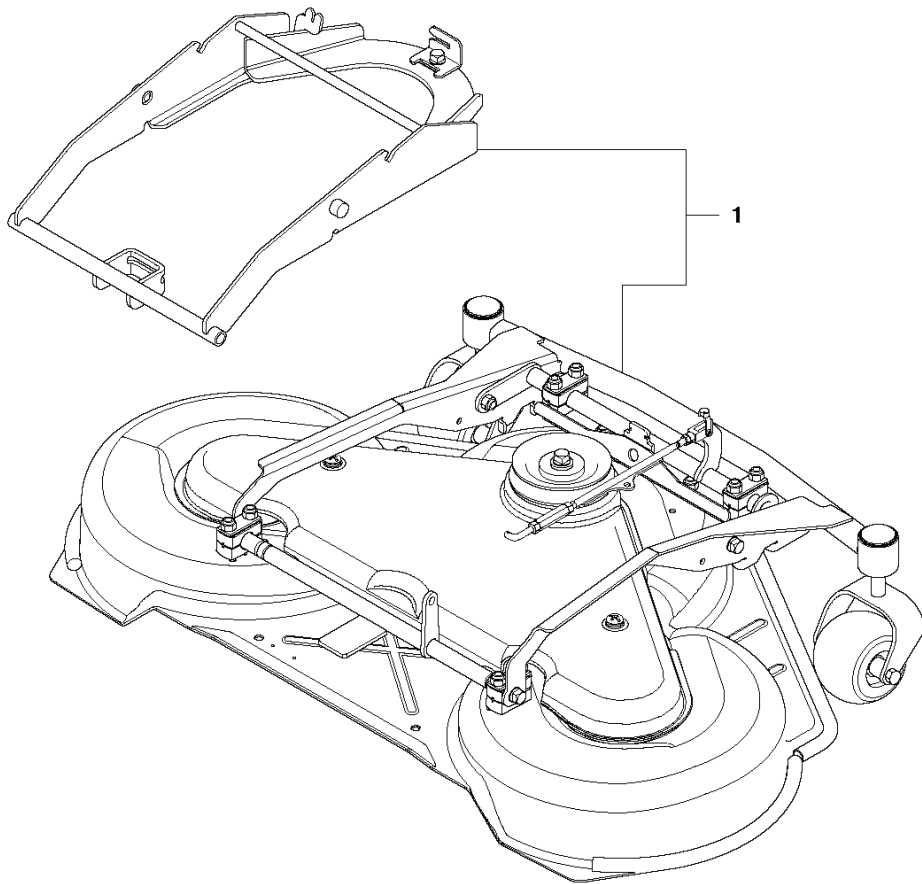

REF.	PART NO.	DESCRIPTION	REMARK	QTY.	KIT
1	504569801	DECK SHELL ASSY		1	
2	506916201	NUT		3	
3	544449201	PLUG		1	
4	506570104	SCREW EHHFM		3	
5	535503501	MANDREL		1	
6	544067801	BEARING HOUSING		1	5
7	535428701	SHAFT		1	5
8	535428801	SPACER		1	5
9	738220519	BALL BEARING		2	5
10	535503502	MANDREL		2	
11	544067801	BEARING HOUSING		1	10
12	535428702	SHAFT		1	10
13	535428801	SPACER		1	10
14	738220519	BALL BEARING		2	10
15	535423801	SCREW RSQM		12	
16	734116401	WASHER		12	
17	732211801	LOCK NUT		12	
18	535429001	PULLEY		4	
19	506533501	PARALLEL KEY		7	
20	535428801	SPACER		1	
21	535429201	WASHER		3	
22	725254251	SCREW EHHM		3	
23	535504201	ADAPTER		3	
24	504190410	BLADE		3	
25	506792302	KNIFE PLATE		3	
26	725254251	SCREW EHHM		3	
27	506540701	BELT TENSIONER ASSY		1	
28	506519501	SPÄNNARM KPL.		1	27
29	506532701	PULLEY		1	27
30	734116441	WASHER		1	27
31	506558302	SCREW EHHFT		1	27
32	506918702	WASHER		1	
33	725245171	SCREW EHHM		1	
34	732211801	LOCK NUT		1	
35	506533101	SPRING		1	
36	589534401	BELT		1	
37	544096101	BELT COVER		1	
38	506982601	SCREW		2	
39	506559701	WASHER		2	
72	506789701	LABEL		1	
73	544238111	LABEL		1	
74	506929001	LABEL		1	

V MOWER DECK, CT112