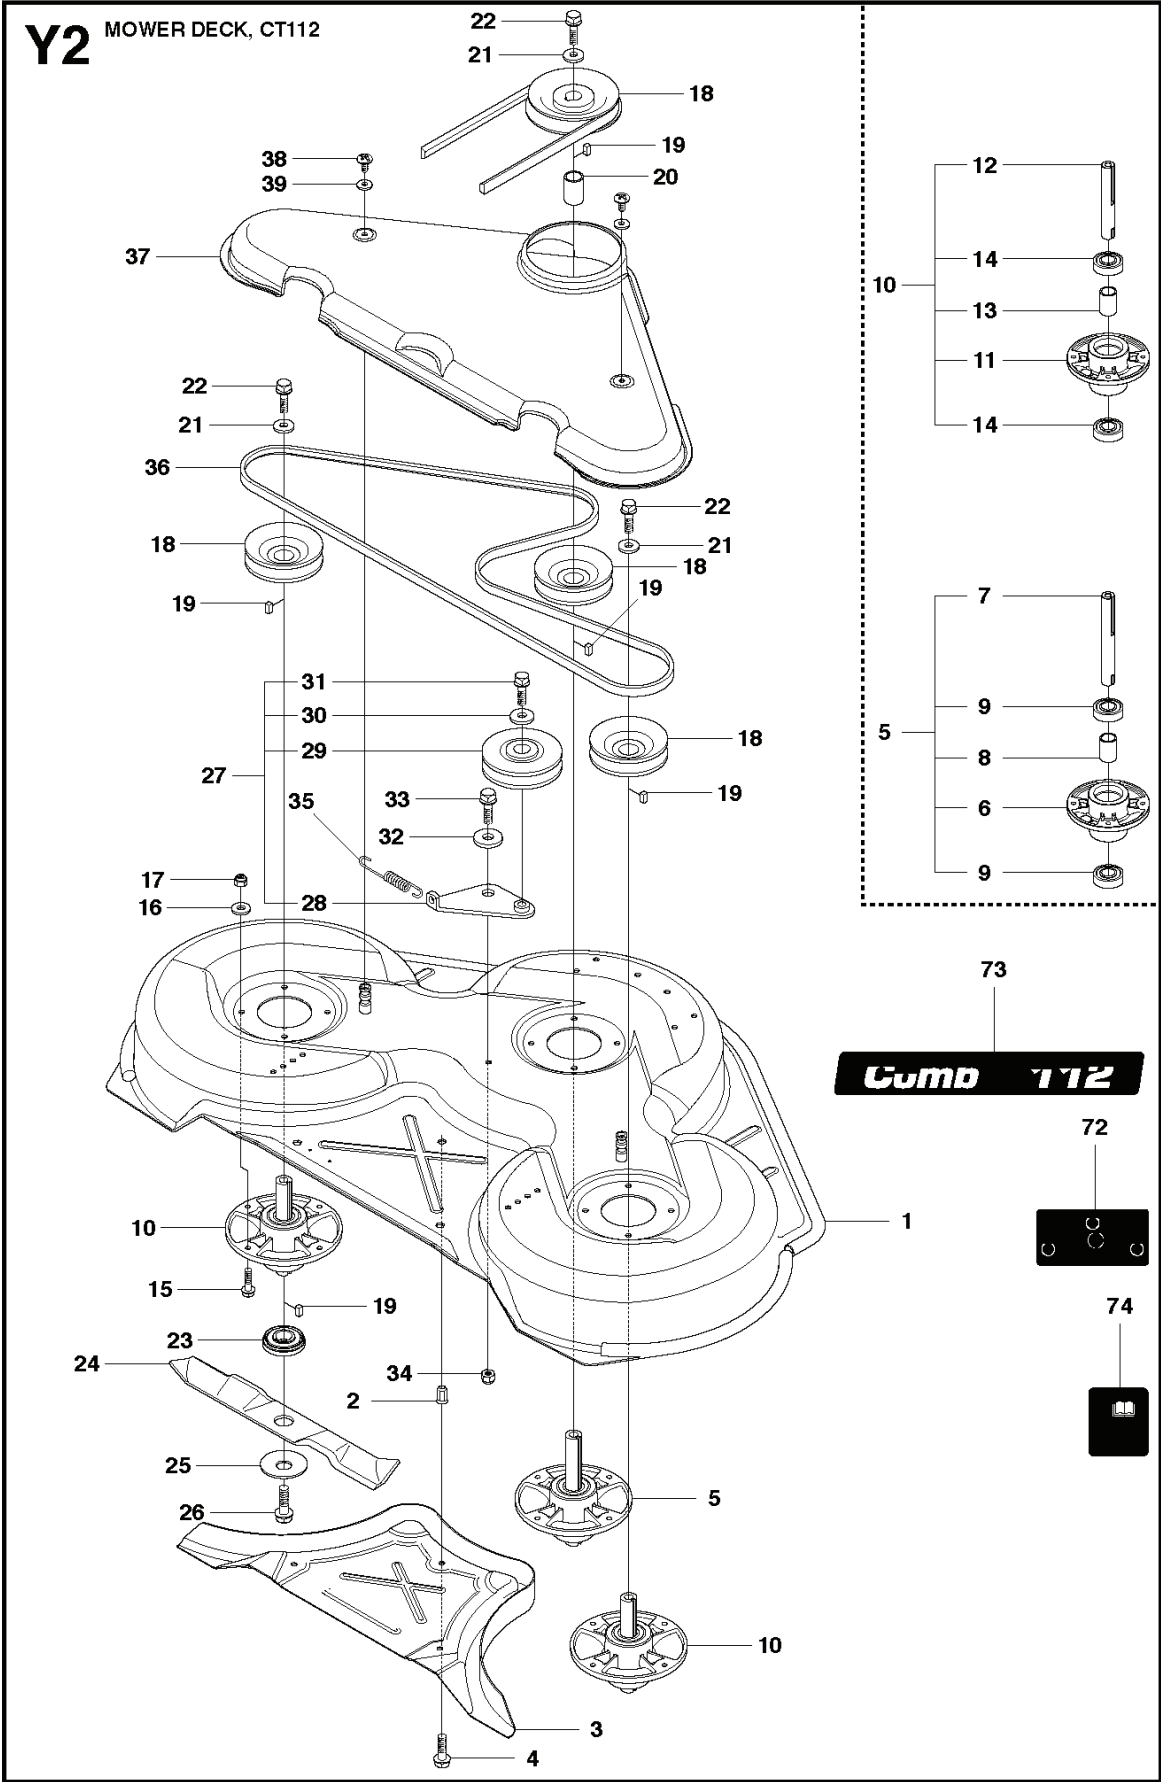

Y2 MOWER DECK, CT112

REF.	PART NO.	DESCRIPTION	REMARK	QTY.	KIT
1	504569901	DECK SHELL ASSY		1	
2	506916201	NUT		1	
3	544449301	PLUG		1	
4	506570104	SCREW EHHFM		1	
5	535503501	MANDREL		1	
6	544067801	BEARING HOUSING		1	5
7	535428701	SHAFT		1	5
8	535428801	SPACER		1	5
9	738220519	BALL BEARING		2	5
10	535503502	MANDREL		2	
11	544067801	BEARING HOUSING		1	10
12	535428702	SHAFT		1	10
13	535428801	SPACER		1	10
14	738220519	BALL BEARING		2	10
15	535423801	SCREW RSQM		12	
16	734116401	WASHER		12	
17	732211801	LOCK NUT		12	
18	535429001	PULLEY		4	
19	506533501	PARALLEL KEY		7	
20	535428801	SPACER		1	
21	535429201	WASHER		3	
22	725254251	SCREW EHHM		3	
23	535504201	ADAPTER		3	
24	504187810	BLADE		3	
25	506792302	KNIFE PLATE		3	
26	725254251	SCREW EHHM		3	
27	506540701	BELT TENSIONER ASSY		1	
28	506519501	SPÄNNARM KPL.		1	27
29	506532701	PULLEY		1	27
30	734116441	WASHER		1	27
31	506558302	SCREW EHHFT		1	27
32	506918702	WASHER		1	
33	725245171	SCREW EHHM		1	
34	732211801	LOCK NUT		1	
35	506533101	SPRING		1	
36	589531901	BELT		1	
37	544096201	BELT COVER		1	
38	506982601	SCREW		2	
39	506559701	WASHER		2	
72	506789701	LABEL		1	
73	544238112	LABEL		1	
74	506929001	LABEL		1