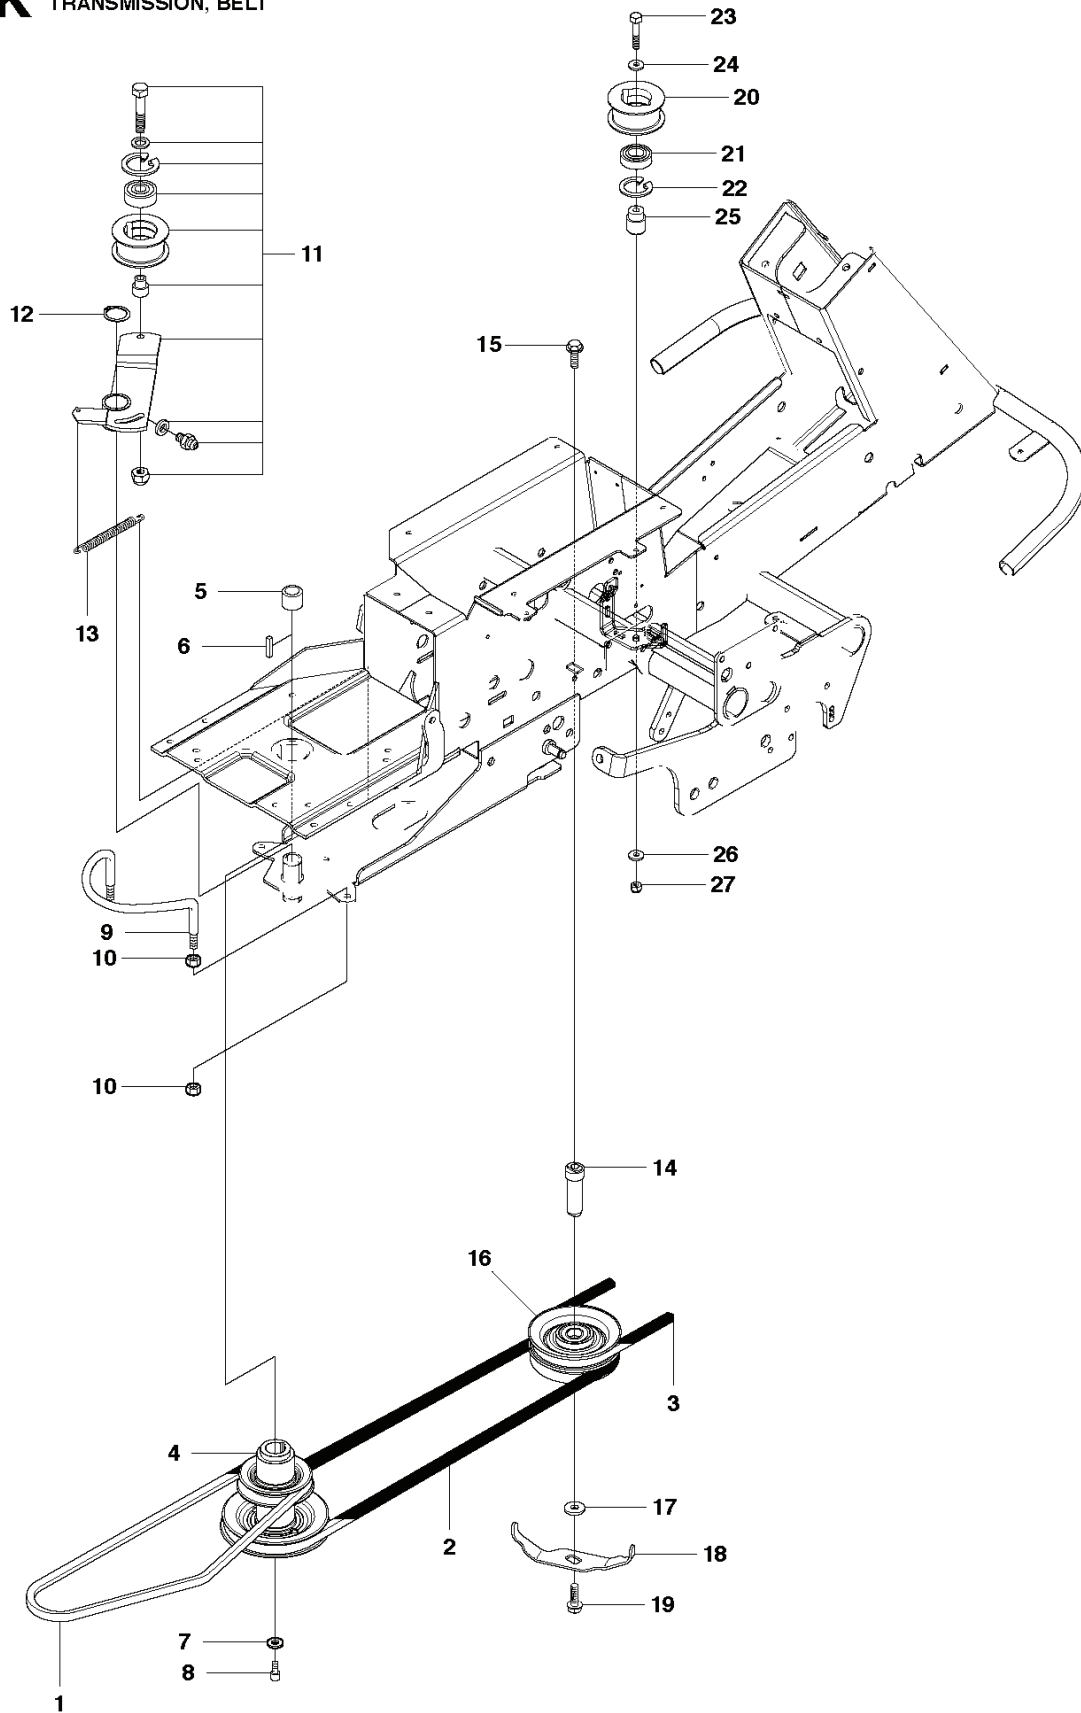

K PR17, PR17 AWD
TRANSMISSION, BELT

REF.	PART NO.	DESCRIPTION	REMARK	QTY.	KIT
1	506991901	DRIVE BELT		1	
2	589533501	BELT		1	
3	589531901	BELT		1	
4	535482401	PULLEY		1	
5	506509201	SPACING SLEEVE		1	
6	506555901	WEDGE		1	
7	506597501	WASHER		1	
8	506556002	SCREW UNC		1	
9	506664501	BELT GUIDE		1	
10	731232051	HEXAGON NUT		4	
11	535484402	BELT TENSIONER ASSY		1	
12	735312600	CIRCLIP		1	
13	506665601	SPRING		1	
14	544426102	SHAFT		1	
15	506675402	SCREW EHHFM		1	
16	535482201	PULLEY		1	
17	506775701	WASHER		1	
18	544405301	BELT GUIDE		1	
19	506570105	SCREW EHHFM		1	
20	506928901	PULLEY		1	
21	738210404	BALL BEARING		1	
22	735313810	CIRCLIP		1	
23	725246151	SCREW EHHM		1	
24	734116441	WASHER		1	
25	544002901	BUSHING		1	
26	734116401	WASHER		1	
27	732211801	LOCK NUT		1