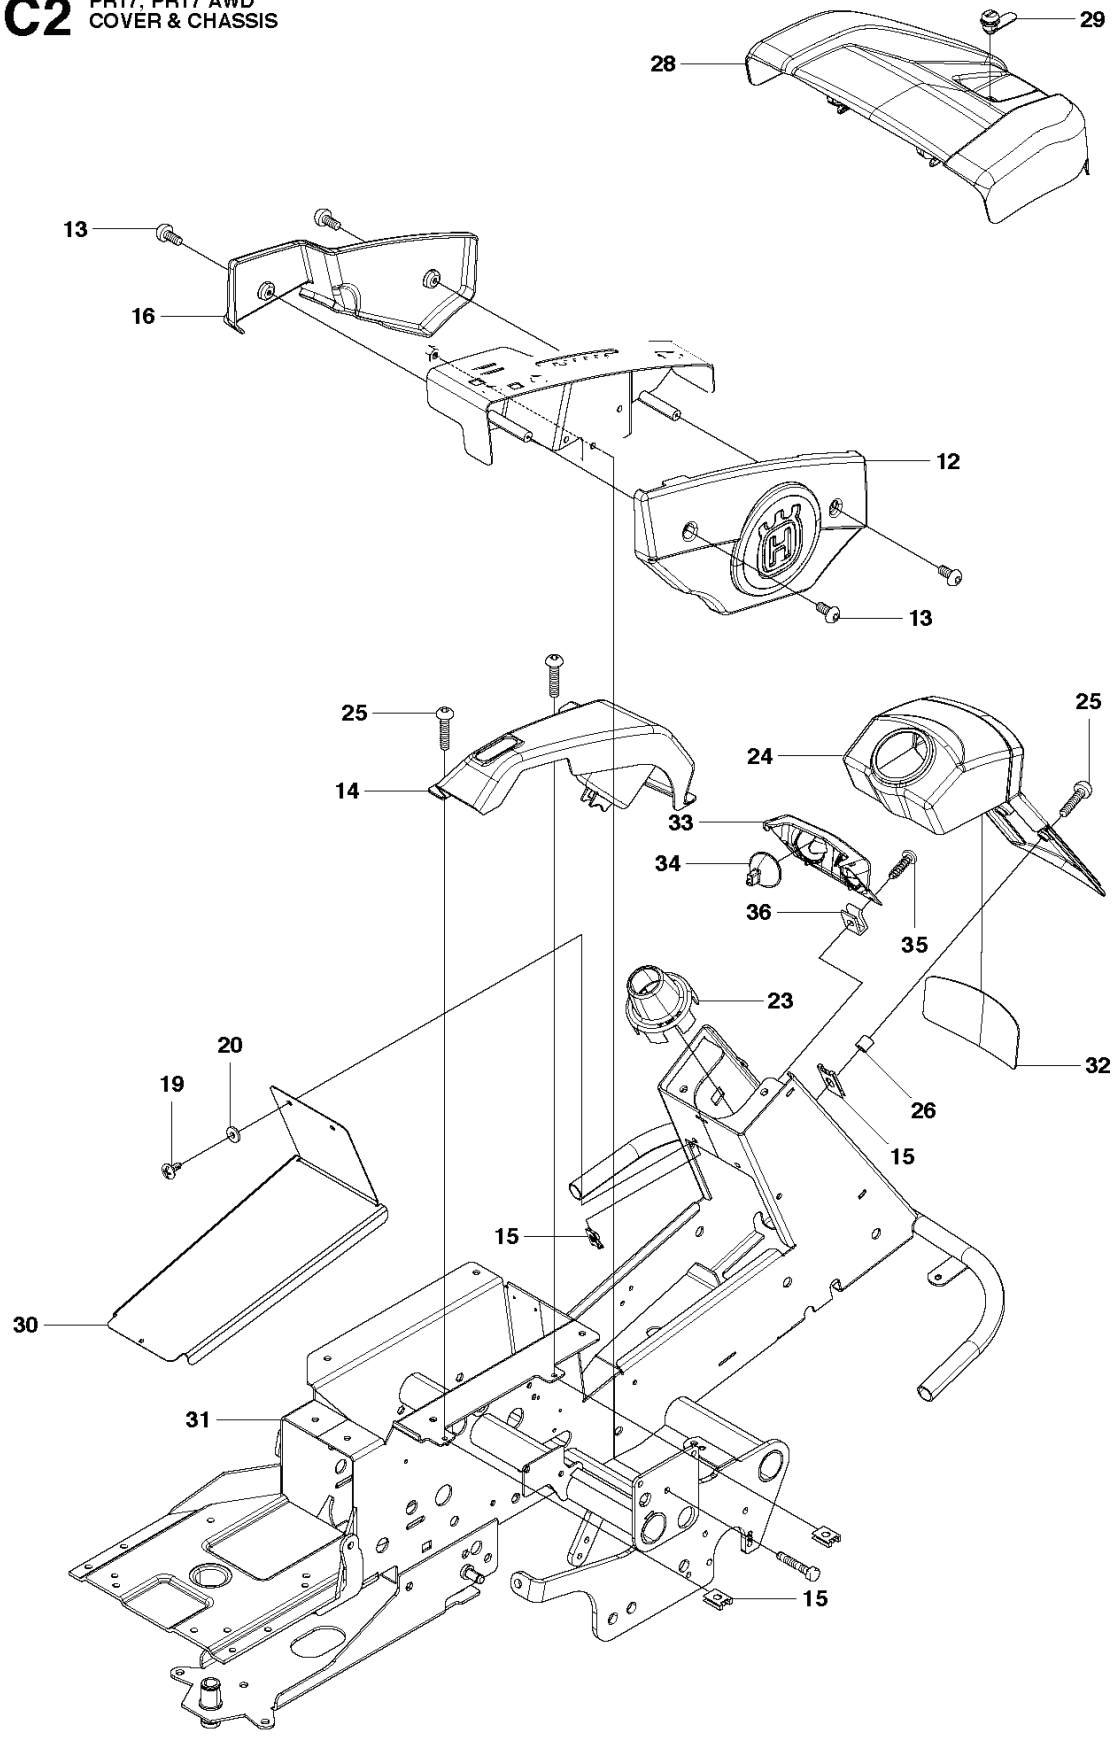

C2 PR17, PR17 AWD
COVER & CHASSIS

REF.	PART NO.	DESCRIPTION	REMARK	QTY.	KIT
12	502637401	CONTROL COVER		1	
13	535425801	SCREW IHANM		4	
14	502637601	CONTROL COVER		1	
15	535429101	SPRING NUT		6	
16	535446401	CONTROL CAP INNER		1	
19	506982601	SCREW		6	
20	506559701	WASHER		8	
24	535459701	COVER		1	
25	535425802	SCREW IHANM		4	
26	535462901	SPACER		2	
28	504702401	UNIT COVER		1	
29	525390501	LOCK		1	
30	535421501	LOCK GOLVTUNNEL		1	
31	578778402	CHASSIS		1	
32	535447101	LAMP CHIMNEY		1	
33	535446701	HOUSING		1	
34	535446801	LAMP		2	
35	535415619	SCREW		2	
36	506892001	SPEED NUT		2	
23	535460501	SEALING		1