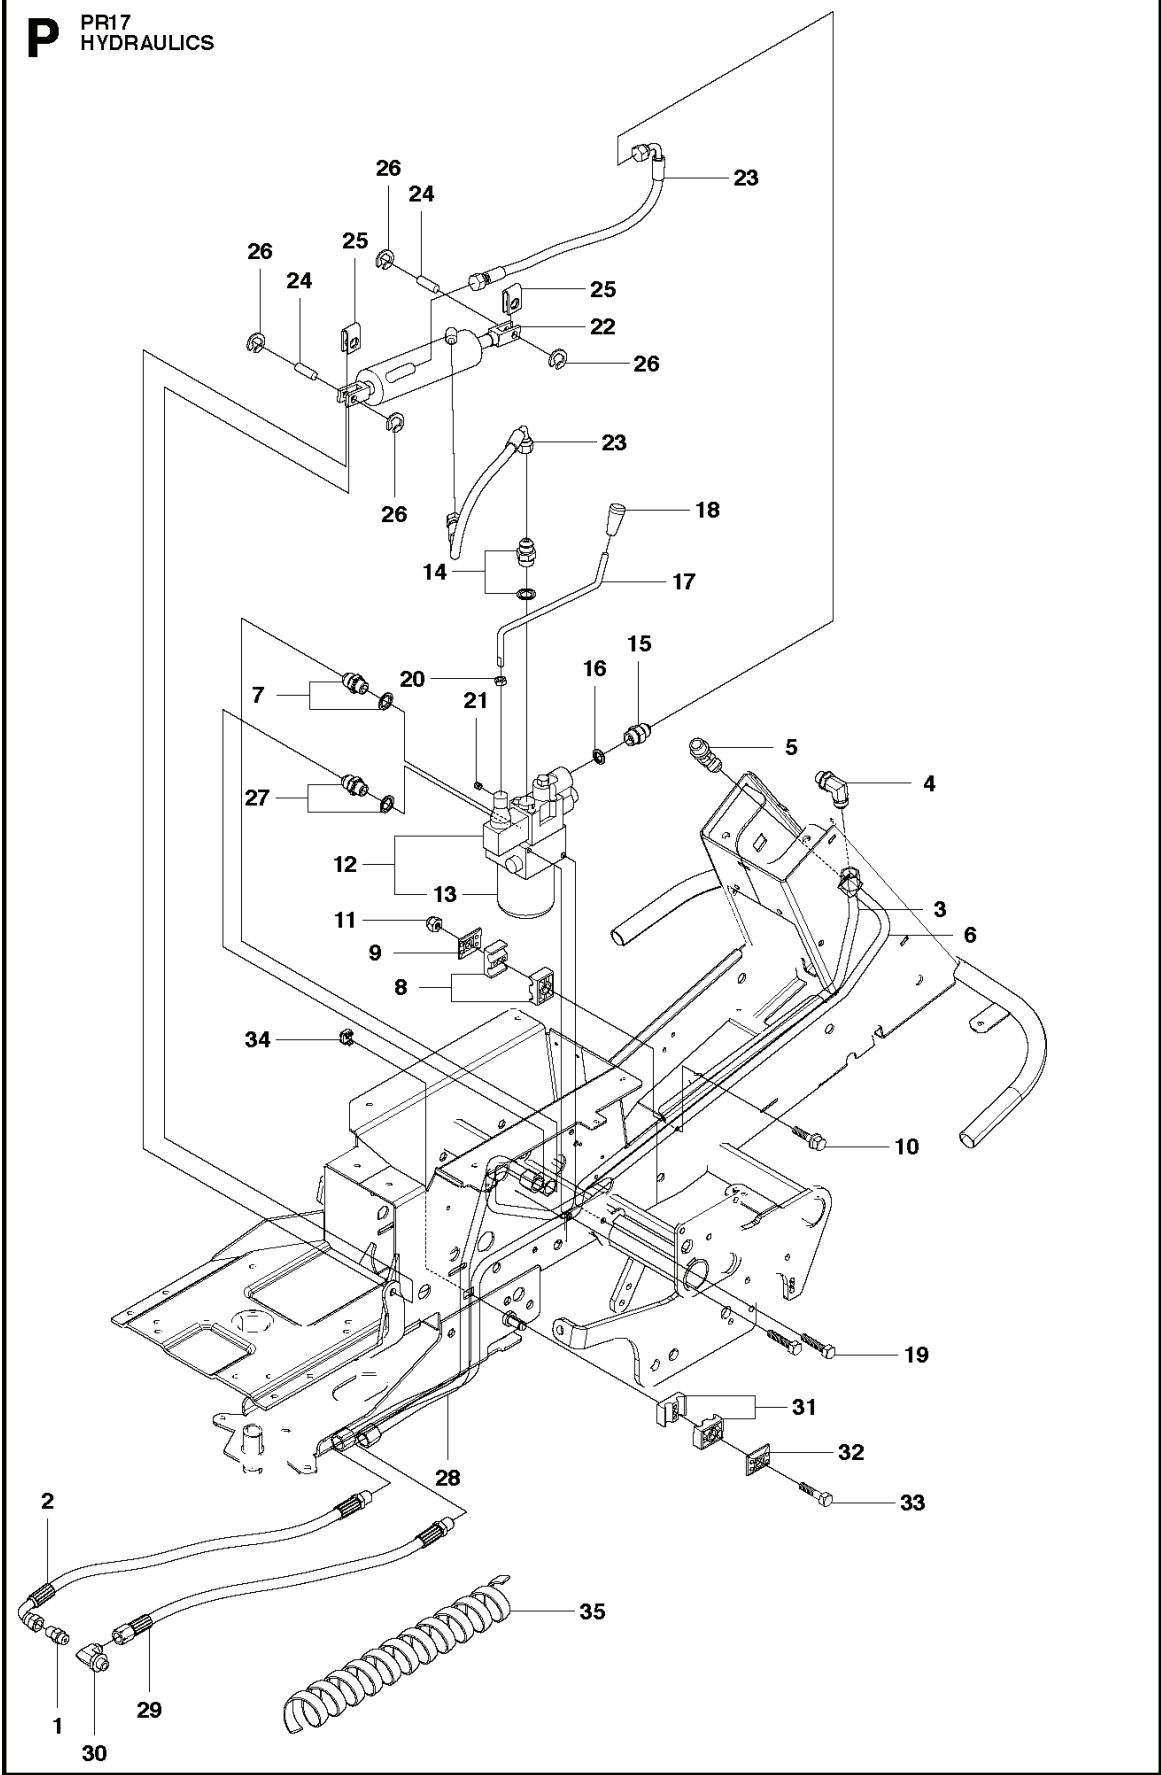

P PR17
HYDRAULICS

REF.	PART NO.	DESCRIPTION	REMARK	QTY.	KIT
1	535426501	PIPE FITTING		1	
2	535450301	HYDRAULIC HOSE		1	
3	504210301	HYDRAULIC PIPE		1	
4	535437301	PIPE FITTING		1	
5	535426901	PIPE FITTING		1	
6	504209901	HYDRAULIC PIPE		1	
7	535426801	PIPE FITTING		1	
8	544373303	PIPE CLAMP		1	
9	535438501	COVER WASHER		1	
10	535475245	SCREW EHHFM		1	
11	732211601	LOCK NUT		1	
12	522535601	FILTER UNIT		1	
13	535427502	FILTER		1	12
14	535437001	PIPE FITTING		1	
15	535437101	PIPE FITTING		1	
16	535437201	WASHER		1	
17	505440001	LIFTING LEVER		1	
18	535438201	KNOB		1	
19	725244971	SCREW EHHM		2	
20	731231801	HEXAGON NUT		1	
21	728844305	SCREW IHSETM		1	
22	535427201	CYLINDER ASSY		1	
23	535427103	HYDRAULIC HOSE		2	
24	535437601	LOCKING PIN		2	
25	535456601	U-PLÁT		2	
26	735311200	CIRCLIP		4	
27	535426801	PIPE FITTING		1	
28	504210401	HYDRAULIC PIPE		1	
29	535450402	HYDRAULIC HOSE		1	
30	535426601	PIPE FITTING		1	
31	544373303	PIPE CLAMP		1	
32	535438501	COVER WASHER		1	
33	535475245	SCREW EHHFM		1	
34	544811702	CAGE NUT		1	
35	544026601	HOSE GUARD		1