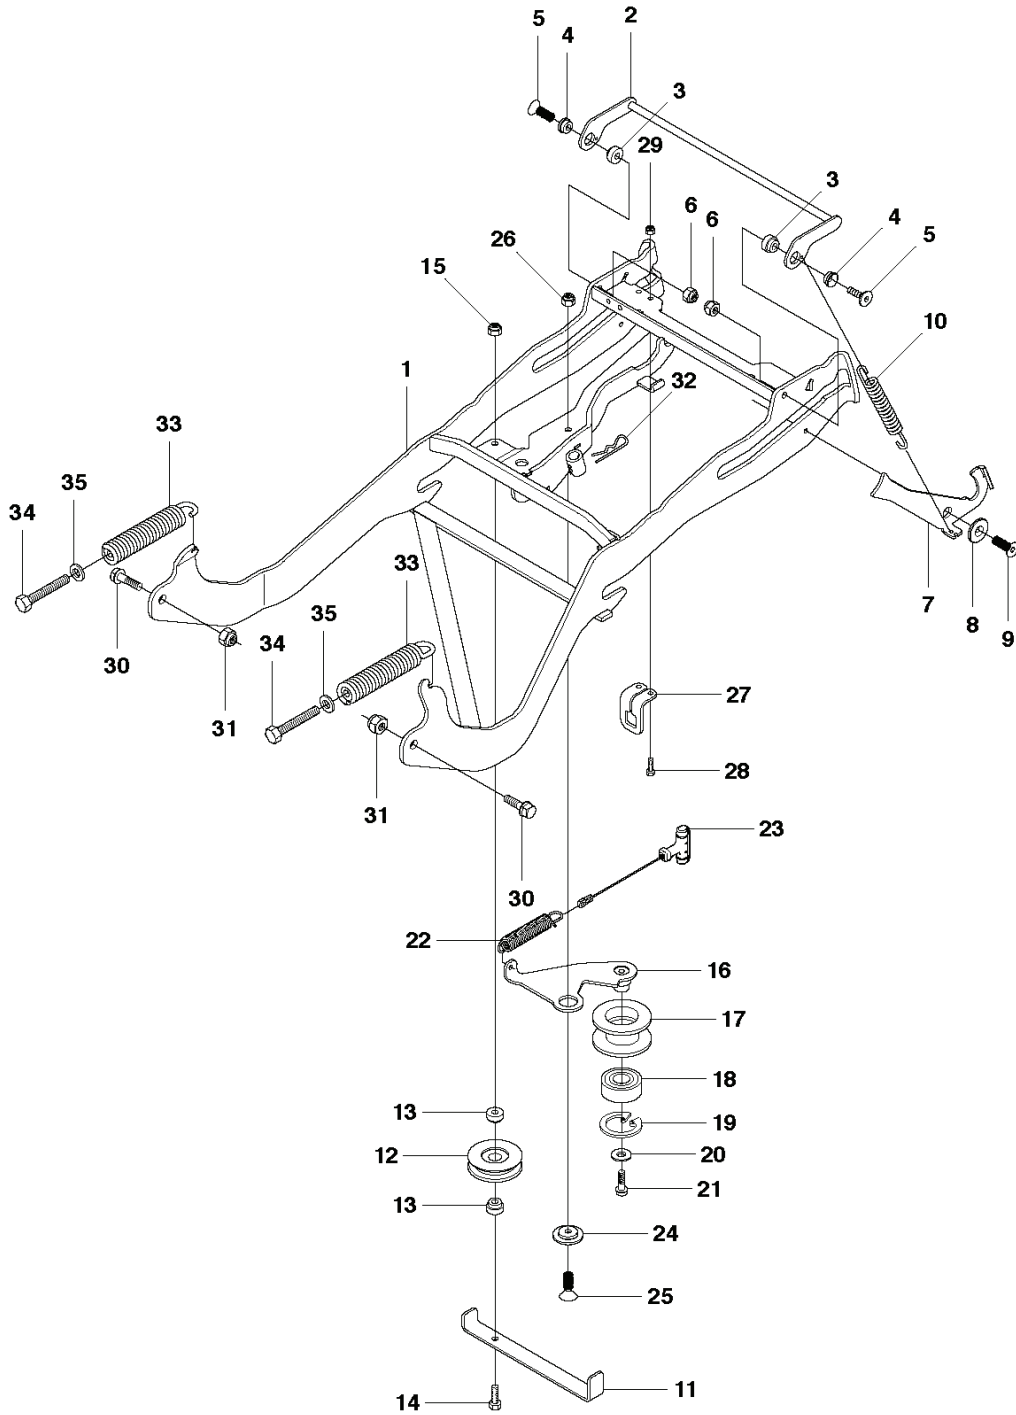

R PR17, PR17 AWD
EQUIPMENT FRAME ASSY

REF.	PART NO.	DESCRIPTION	REMARK	QTY.	KIT
1	502637801	EQUIPMENT FRAME		1	
2	504557801	HOOK		1	
3	544003401	BUSHING		2	
4	506993302	SLEEVE		2	
5	725645901	SCREW IHCSFM		2	
6	732211801	LOCK NUT		2	
7	504558002	LEVER		1	
8	506918701	WASHER		1	
9	725644801	SCREW IHCSFM		1	
10	506535603	DRAW SPRING		1	
11	504621601	BELT GUIDE		1	
12	544004601	PULLEY ASSY		1	
13	544003401	BUSHING		2	
14	725246051	SCREW EHHM		1	
15	732211801	LOCK NUT		1	
16	504621901	BELT TENSIONER		1	
17	506928901	PULLEY		1	
18	738210404	BALL BEARING		1	
19	735313810	CIRCLIP		1	
20	734116441	WASHER		1	
21	506558302	SCREW EHHFT		1	
22	504622401	SPRING		1	
23	504622101	HANDLE ASSY		1	
24	505451701	WASHER		1	
25	725645301	SCREW IHCSFM		1	
26	732211801	LOCK NUT		1	
27	504621701	GUIDE		1	
28	725236871	SCREW EHHM		2	
29	732211601	LOCK NUT		2	
30	506895801	COLLAR SCREW		2	
31	732252201	HEXAGON LOCKING NUT		2	
32	506966601	HAIR PIN COTTER		1	
33	505418701	SPRING		2	
34	725251571	SCREW EHHM		2	
35	734117201	WASHER		2