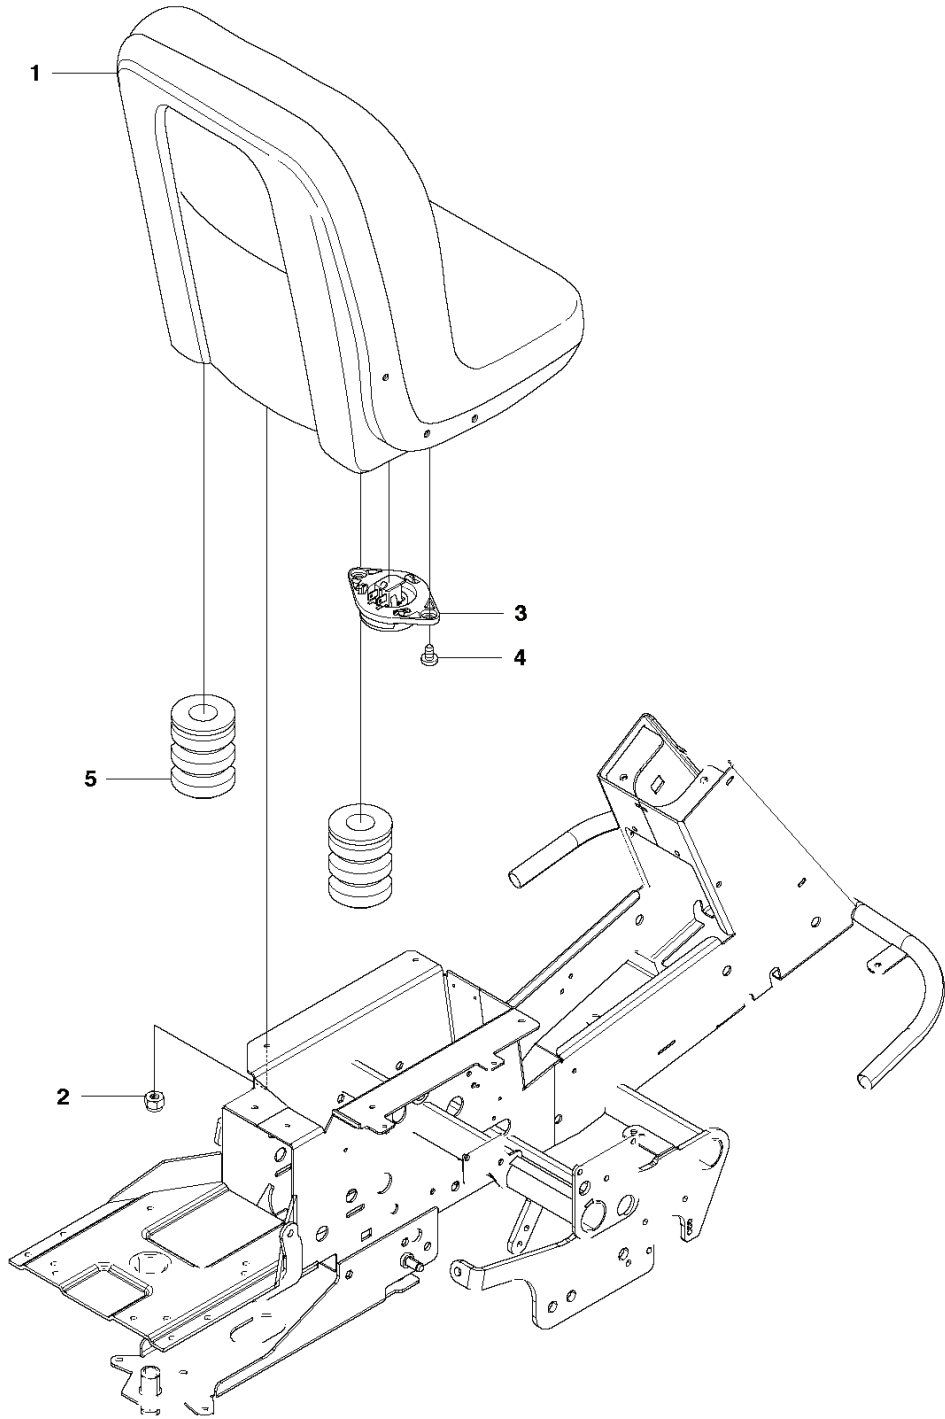

A PR17, PR17 AWD
SEAT

REF.	PART NO.	DESCRIPTION	REMARK	QTY.	KIT
1	535458501	SEAT ASSY		1	
2	732211801	LOCK NUT		4	
3	506566501	SÅTESBRYTARE KPL		1	
4	503218816	SCREW IHST		2	
5	529292401	DAMPING PIECE		2