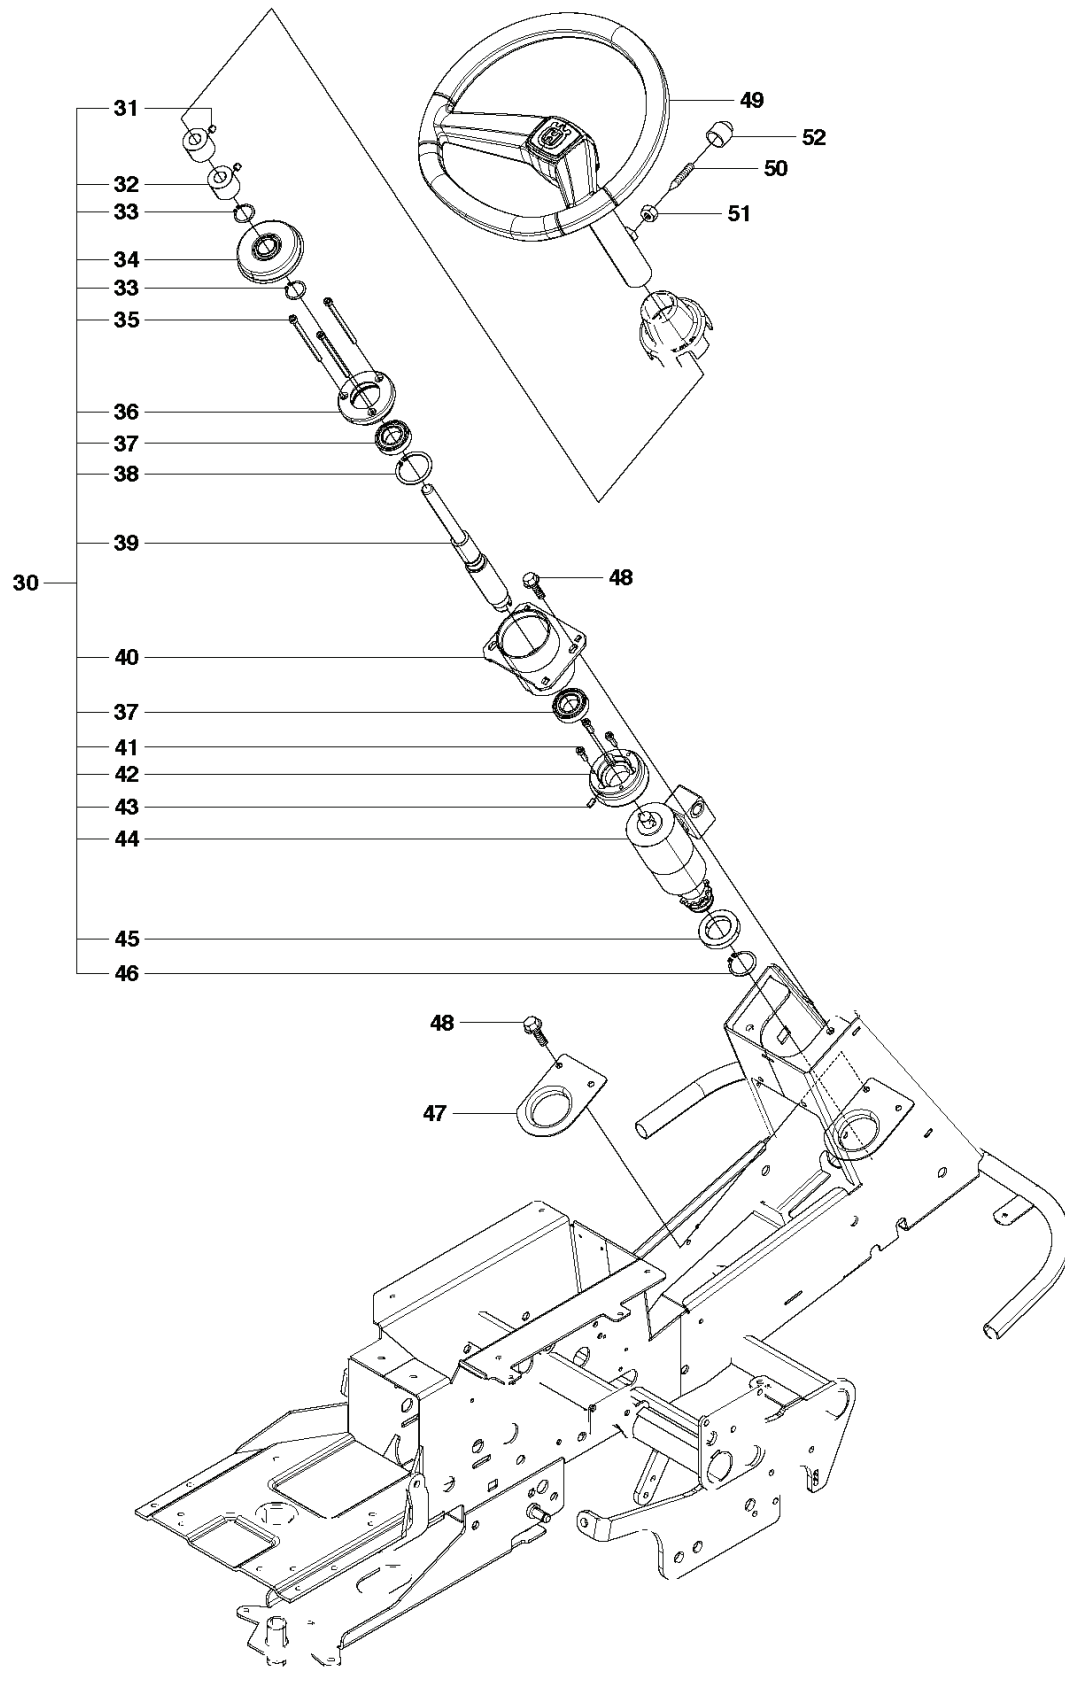

G2 PR17, PR17 AWD STEERING SYSTEM

REF.	PART NO.	DESCRIPTION	REMARK	QTY.	KIT
30	502636001	COMFORT STEERING		1	
31	728844305	SCREW IHSETM		2	30
32	506863401	DRIVER		2	30
33	735312600	CIRCLIP		2	30
34	535423701	BELLOWS		1	30
35	535432801	SCREW IHSCM		3	30
36	535423601	BEARING HOUSING		1	30
37	738210504	BALL BEARING		2	30
38	735314010	CIRCLIP		1	30
39	535421901	STEERING ROD		1	30
40	502296201	REINFORCING TUBE		1	30
41	725537001	SCREW IHSCM		3	30
42	535423501	BEARING HOUSING		1	30
43	721433501	SPRING PIN		1	30
44	535457102	COMFORT STEERING		1	30
45	535427801	BALL BEARING		1	30
46	735313300	CIRCLIP		1	30
47	504538201	BEARING CAGE		1	
48	506570104	SCREW EH-HFM		4	
49	544375201	STEERING WHEEL		1	
50	728745505	SCREW IHSETM		1	
51	731231801	HEXAGON NUT		1	
52	544433201	PROTECTIVE COVER		1