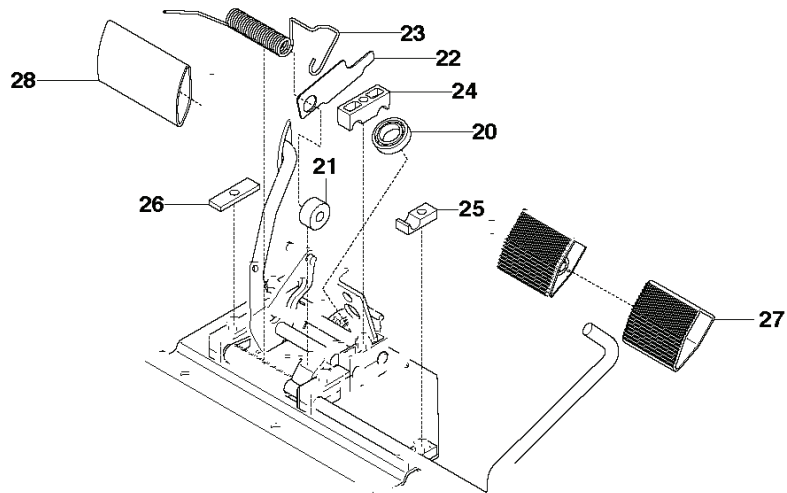

# **SPARE PARTS LIST**

**F** PR17, PR17 AWD  
PEDAL SYSTEM

**PEDALS**

REF.	PART NO.	DESCRIPTION	REMARK	QTY.	KIT
1	544126001	PEDAL PLATE ASSY		1	
2	535473701	KNOB		1	
3	506570104	SCREW EHHFM		4	
4	506938301	DAMPING PIECE		1	
5	506938402	SHAFT		1	
6	735310920	E-CLIP		2	
7	506946301	BRAKE SPRING		1	
8	506992701	BRAKE WIRE	PR17	1	
8	576712101	BRAKE WIRE	PR17 AWD	1	
9	735310920	E-CLIP		1	
10	506538404	BROMSSPÄRR KPL. GEM.		1	
11	725236461	SCREW EHHFT		4	
12	574411201	CONTROL CABLE		1	
13	731231401	HEXAGON NUT		2	
14	506557301	VINKELLAS8 DIN71802		2	
15	732211401	LOCK NUT		2	
16	544341701	BRACKET		1	
20	738210204	BALL BEARING		1	1
21	535480201	ROLLER		1	1
22	535480601	PROTECTIVE PLATE		1	1
23	535480701	SPRING		1	1
24	535480801	BEARING SUPPORT		4	1
25	535480901	BEARING SUPPORT		5	1
26	535481001	REINFORCEMENT PLATE		3	1
27	535478801	PEDAL		1	1
28	535478802	PEDAL		1	1
29	506538501	LOCKING ARM		1	10
30	506538601	BRACKET		1	10
31	506538901	SPRING		1	10
32	506538801	SHAFT		1	10
33	735583501	WASHER		2	10
34	506538704	CONTROL BUTTON		1	10
35	729532971	SCREW CRPANT		1	10