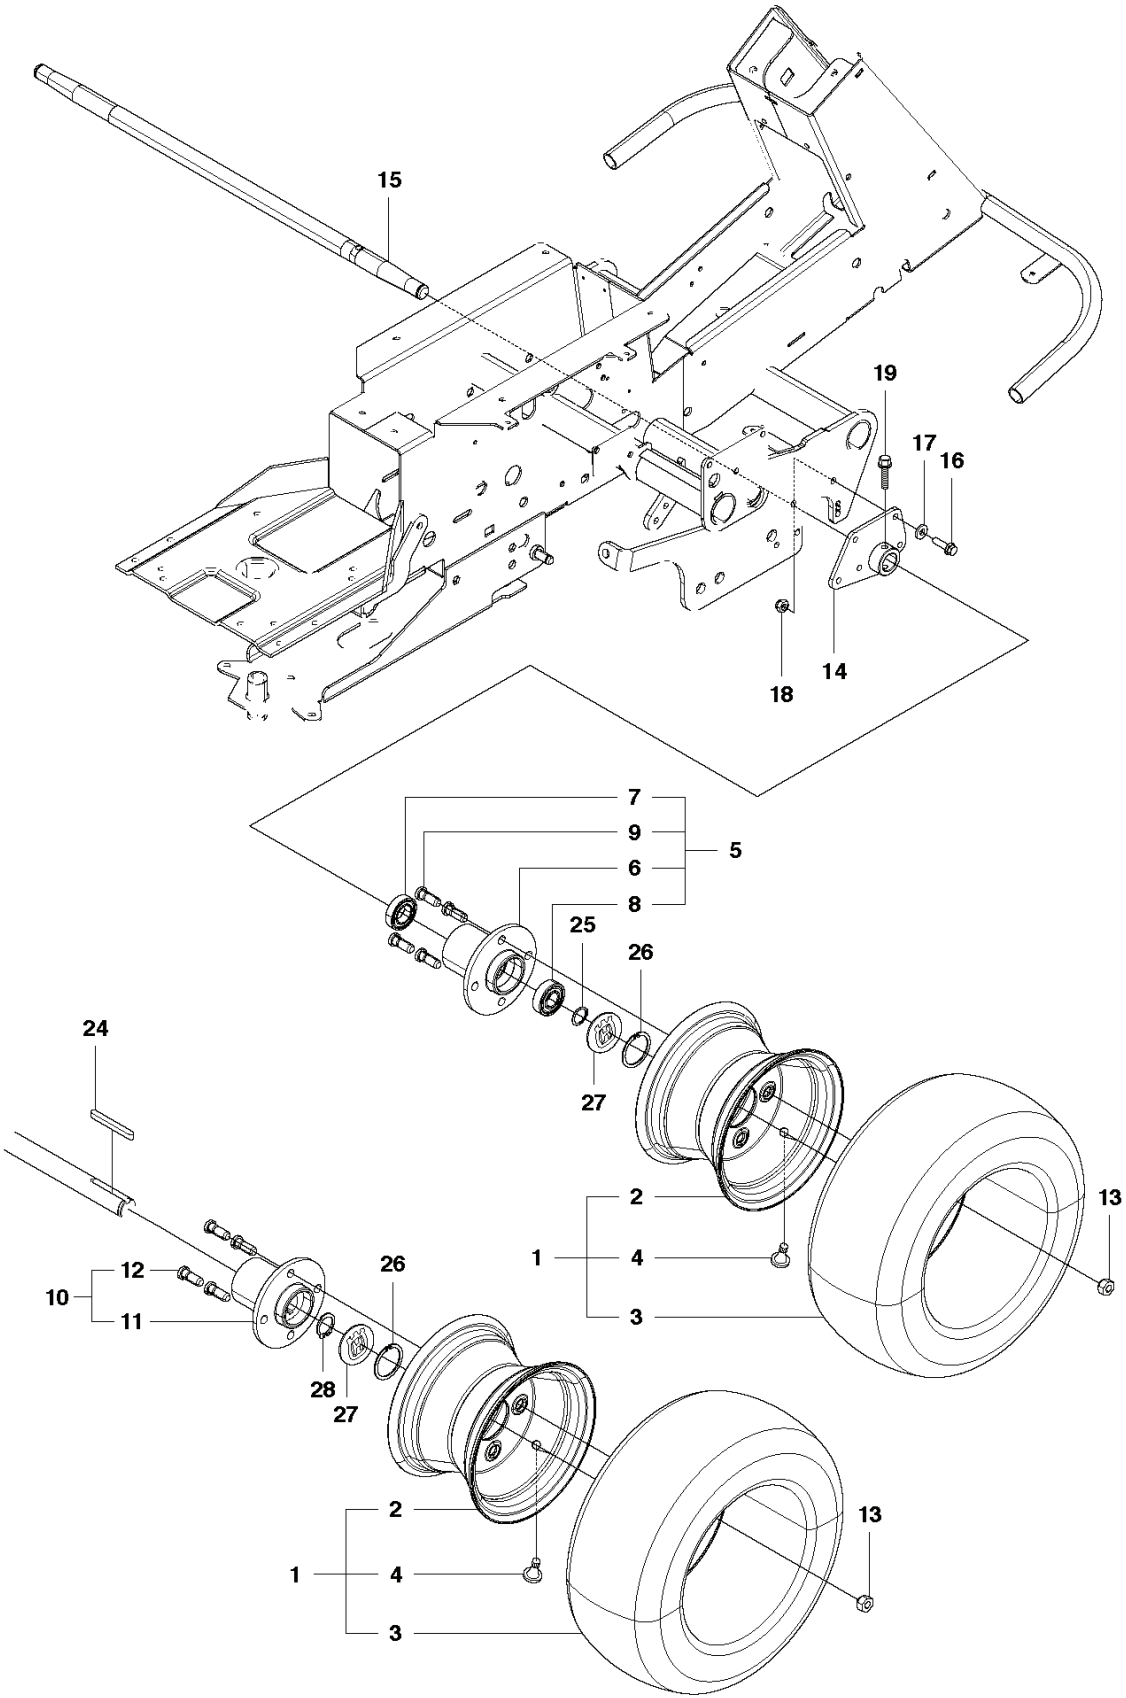

J1 PR17 WHEEL ASSY

REF.	PART NO.	DESCRIPTION	REMARK	QTY.	KIT
1	504630001	WHEEL ASSY		4	
2	506867801	RIM		1	1
3	506574301	VALVE ASSY		1	1
4	535460001	TYRE		1	1
5	506864701	HUB ASSY		2	
6	506890101	HUB		1	5
7	738210504	BALL BEARING		1	5
8	738220419	BALL BEARING		1	5
9	506890201	BOLT		4	5
10	504638001	HUB ASSY		2	
11	504736201	SLEEVE		1	10
12	506890201	BOLT		4	10
13	506865001	WHEEL NUT		16	
14	504619801	BRACKET		2	
15	505453001	FRONT AXLE		1	
16	506570105	SCREW EHHFM		6	
17	734116401	WASHER		6	
18	732211801	LOCK NUT		6	
19	725245961	SCREW EHHFT		1	
24	506555901	WEDGE		2	
25	735312200	CIRCLIP		2	
26	735314110	CIRCLIP		4	
27	577591501	COVER WASHER		4	
28	574458801	CIRCLIP		2