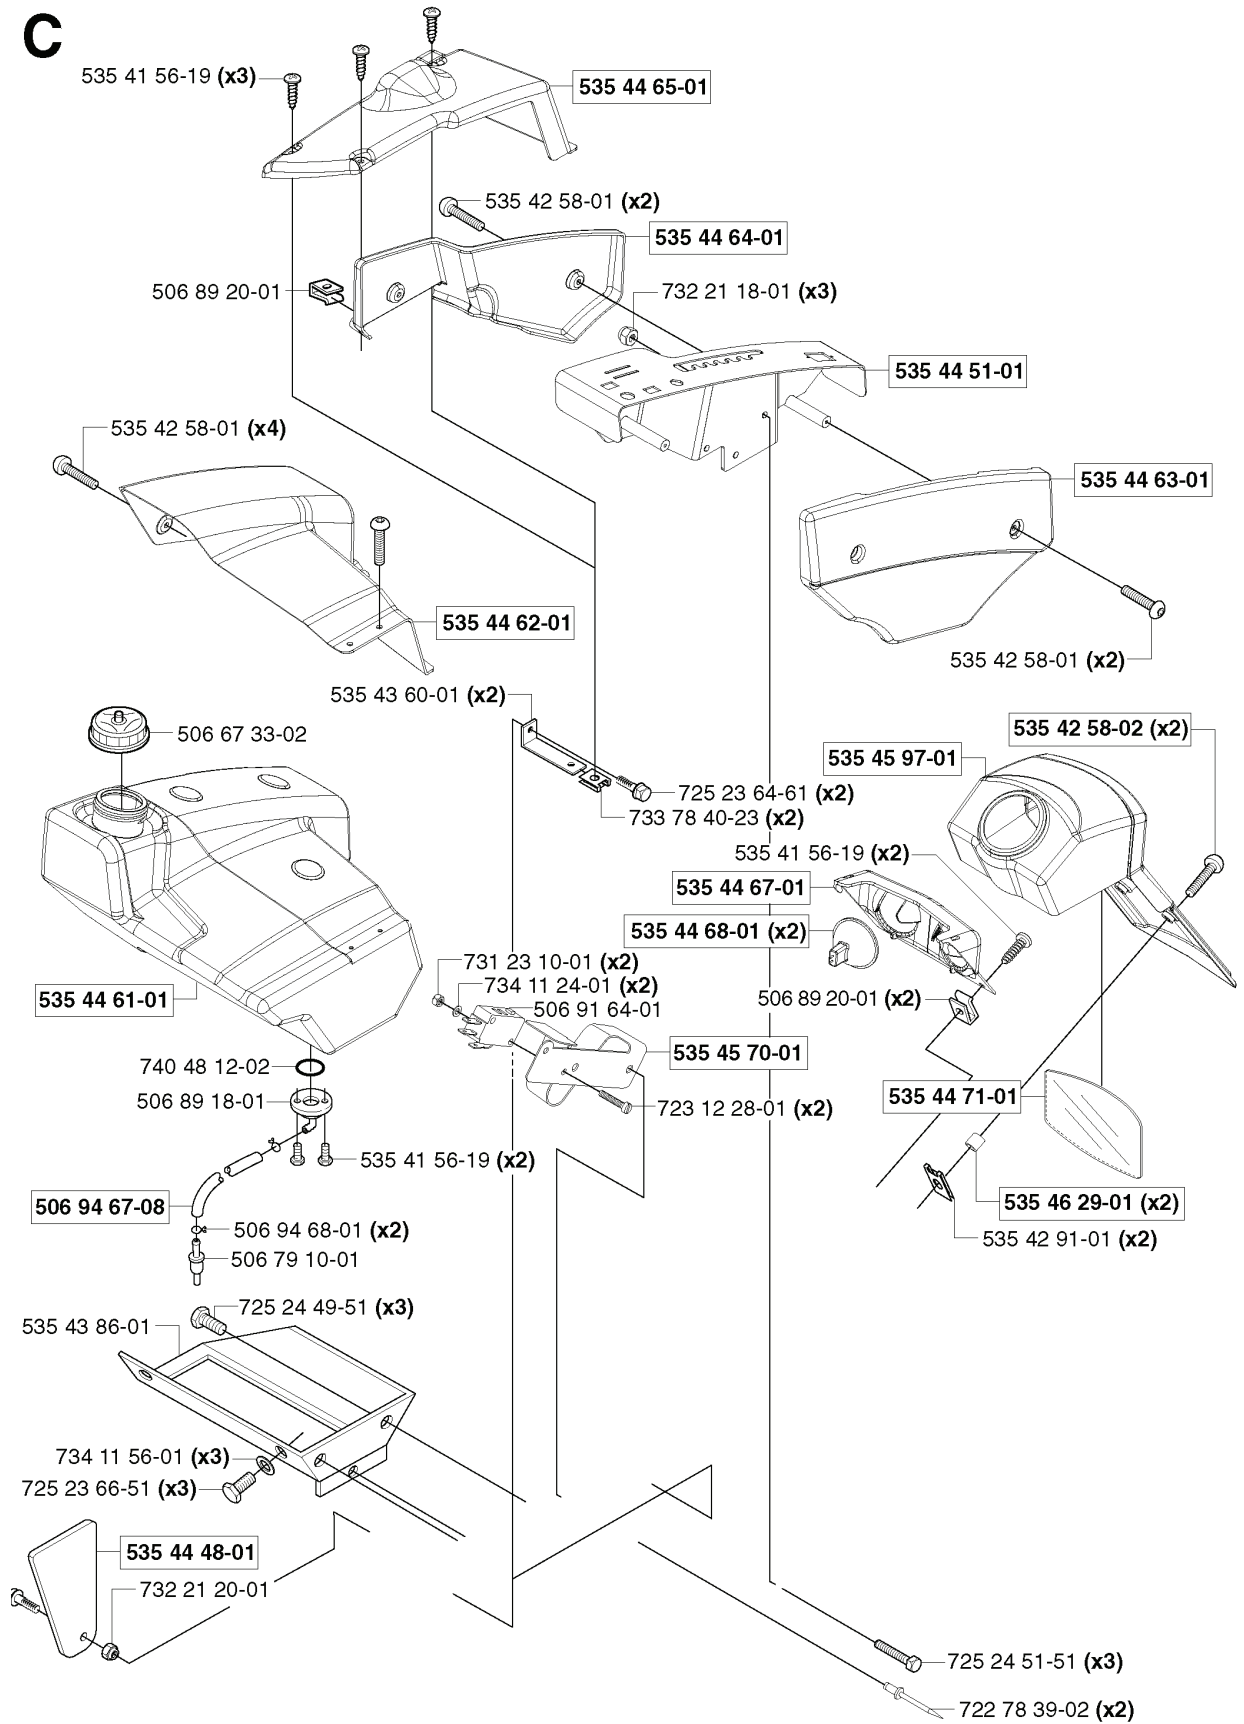

C

— 725 24 95-71

xxx xx xx-xx = New part,
Neues teil,
Nouvelle piece,
Nueva pieza,
Ny detalj