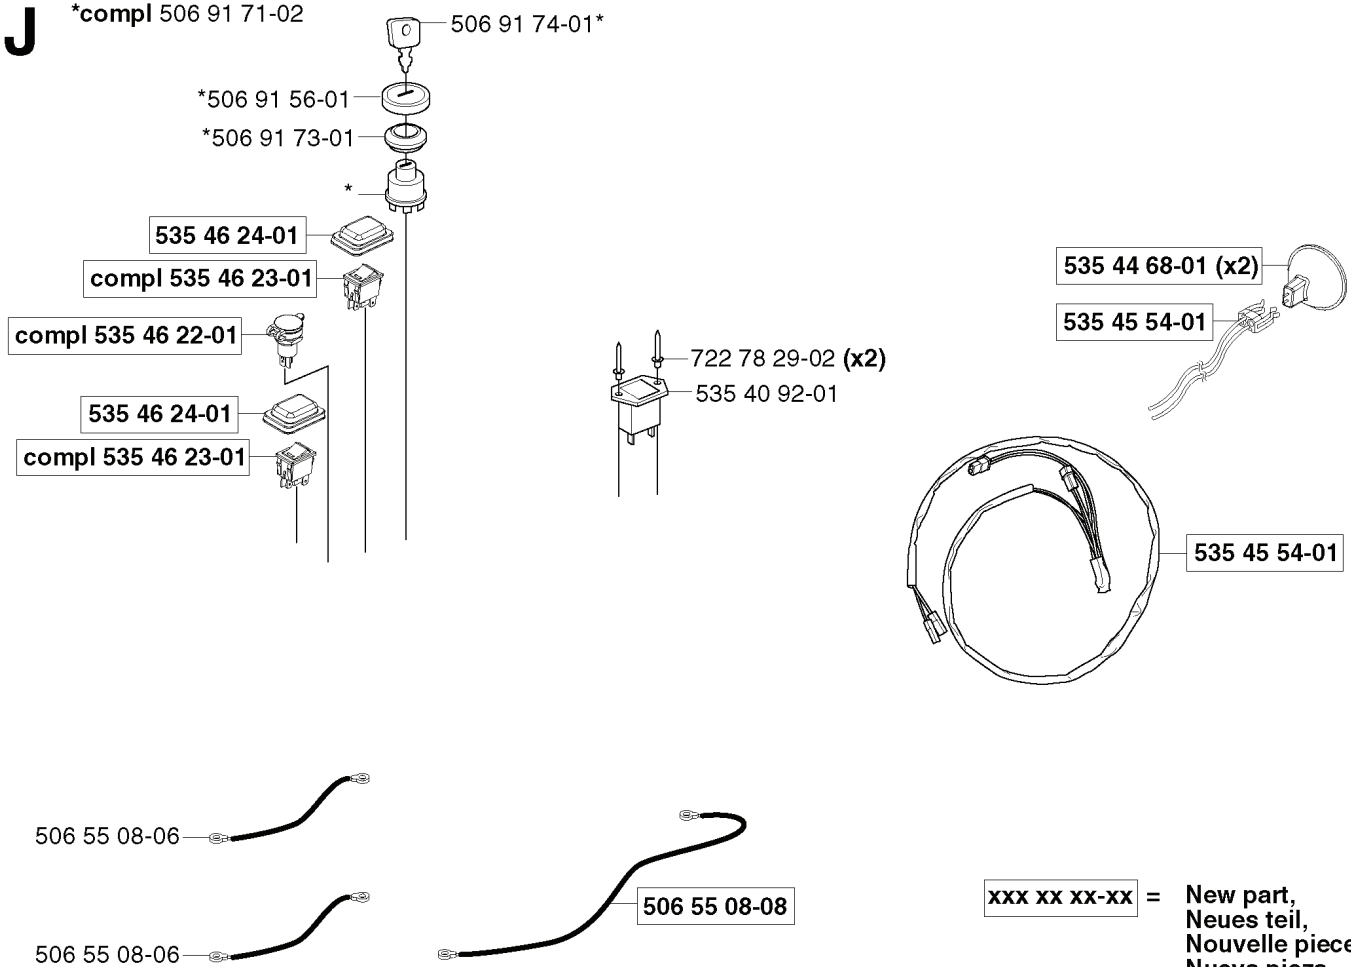

J

*compl 506 91 71-02

506 91 74-01*

*506 91 56-01

*506 91 73-01

*

535 46 24-01

compl 535 46 23-01

compl 535 46 22-01

535 46 24-01

compl 535 46 23-01

722 78 29-02 (x2)

535 40 92-01

535 44 68-01 (x2)

535 45 54-01

535 45 54-01

506 55 08-06

506 55 08-06

506 55 08-08

xxx xx xx-xx = New part,
Neues teil,
Nouvelle piece,
Nueva pieza,
Ny detalj