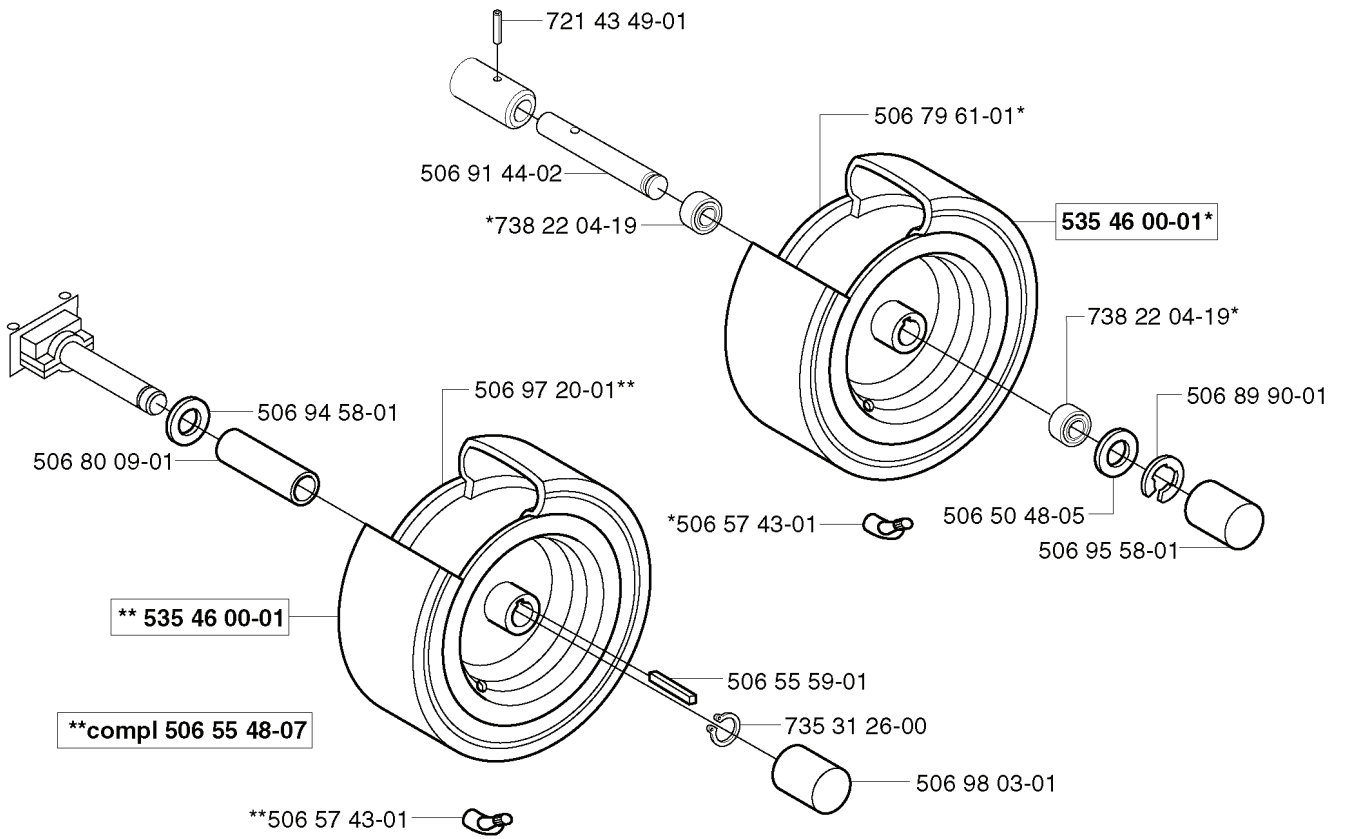

**H**

**\*compl 506 55 49-08**

REF.	PART NO.	DESCRIPTION	REMARK	QTY.	KIT
506 55 49-08	506554908	WHEEL		1	
506 94 58-01	506945801	WASHER		1	
506 80 09-01	506800901	SLEEVE		1	
506 55 48-07	506554807	REAR WHEEL		1	
506 57 43-01	506574301	VALVE ASSY		1	
506 98 03-01	506980301	CUP		1	
735 31 26-00	735312600	CIRCLIP		1	
506 55 59-01	506555901	WEDGE		1	
506 97 20-01	506972001	RIM		1	
738 22 04-19	738220419	BALL BEARING		1	
506 91 44-02	506914402	WHEEL AXLE		1	
721 43 49-01	721434901	SPRING PIN		1	
506 79 61-01	506796101	RIM		1	
506 50 48-05	506504805	WASHER		1	
506 95 58-01	506955801	CUP		1	
506 89 90-01	506899001	E-CLIP		1	
535 46 00-01	535460001	TYRE		1	