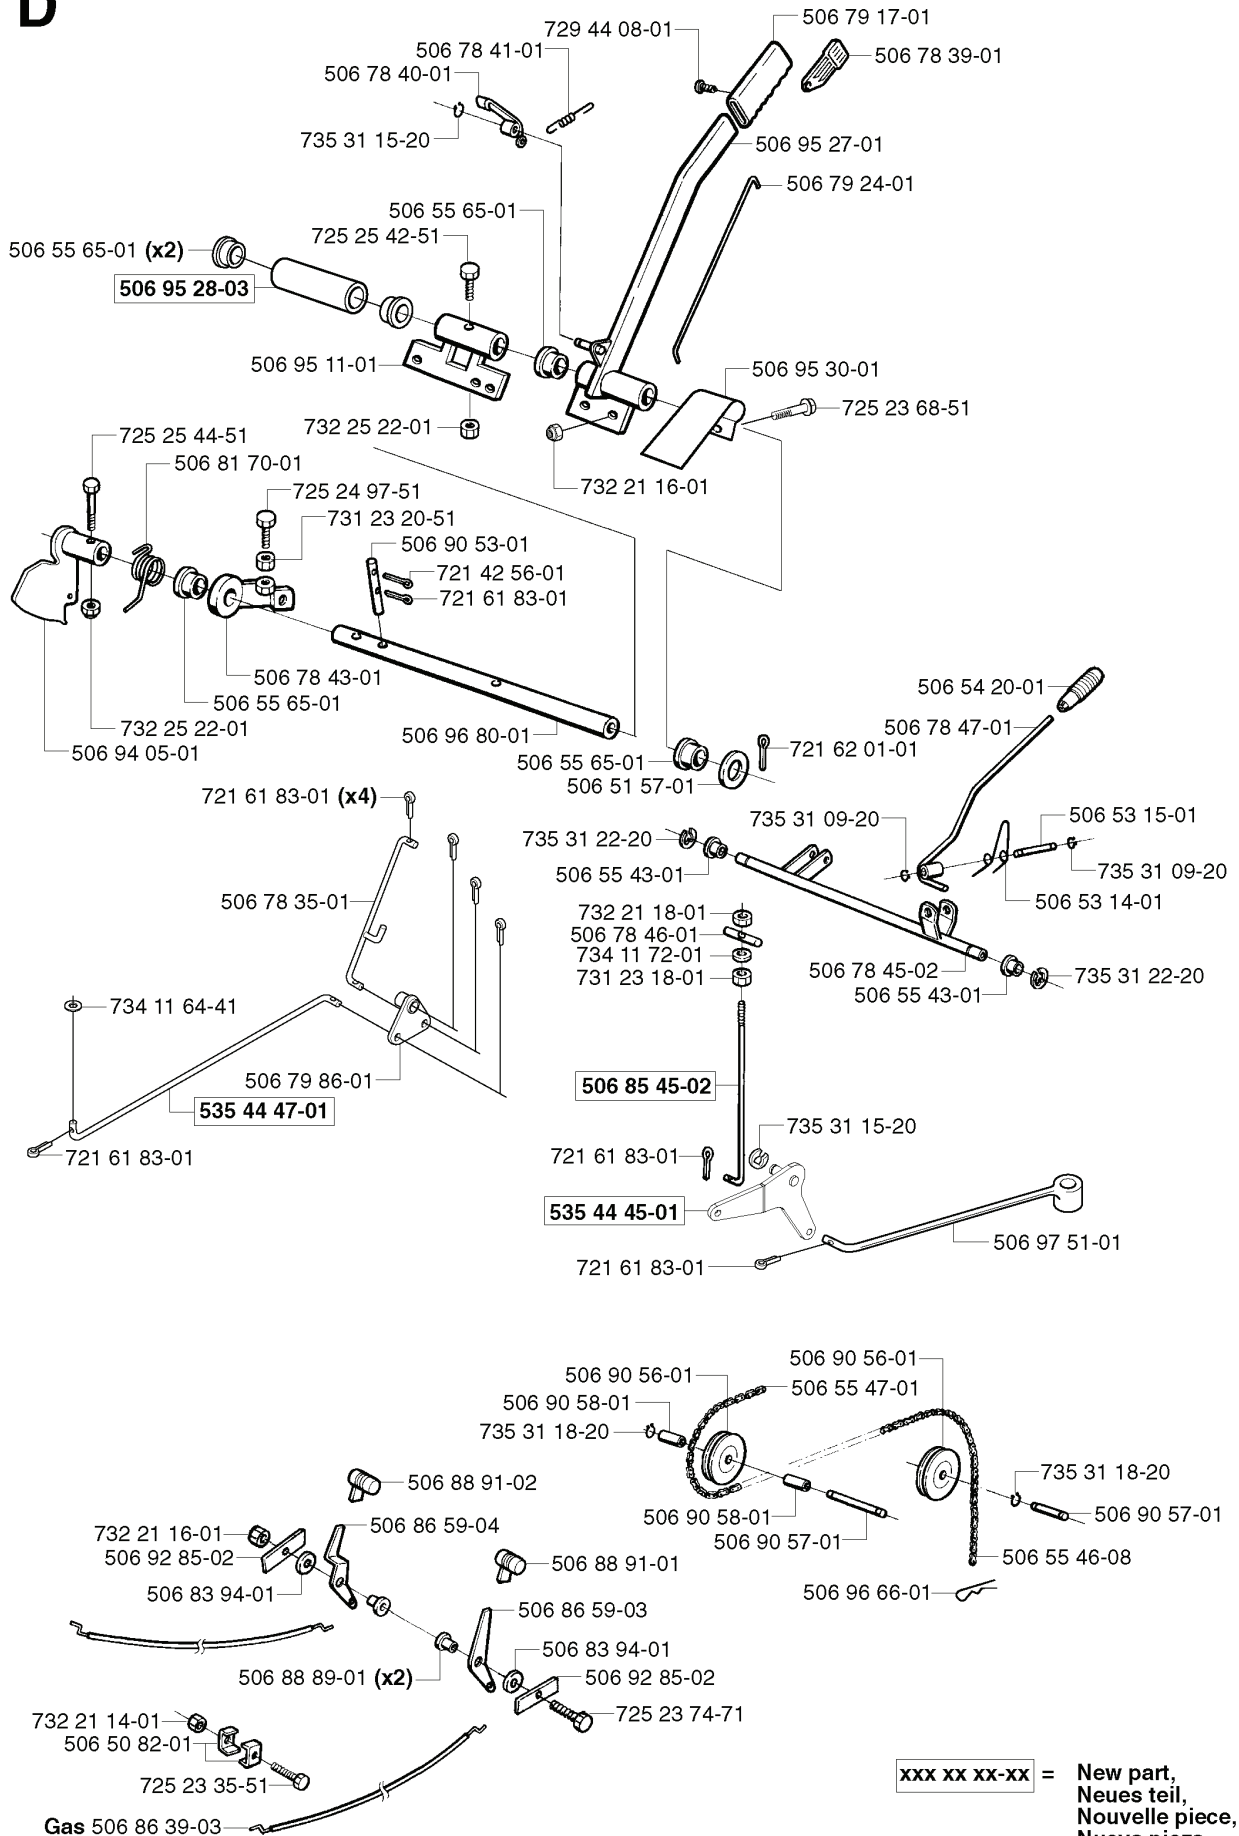

D

xxx xx xx-xx = New part,
Neues teil,
Nouvelle piece,
Nueva pieza,
Ny detalj