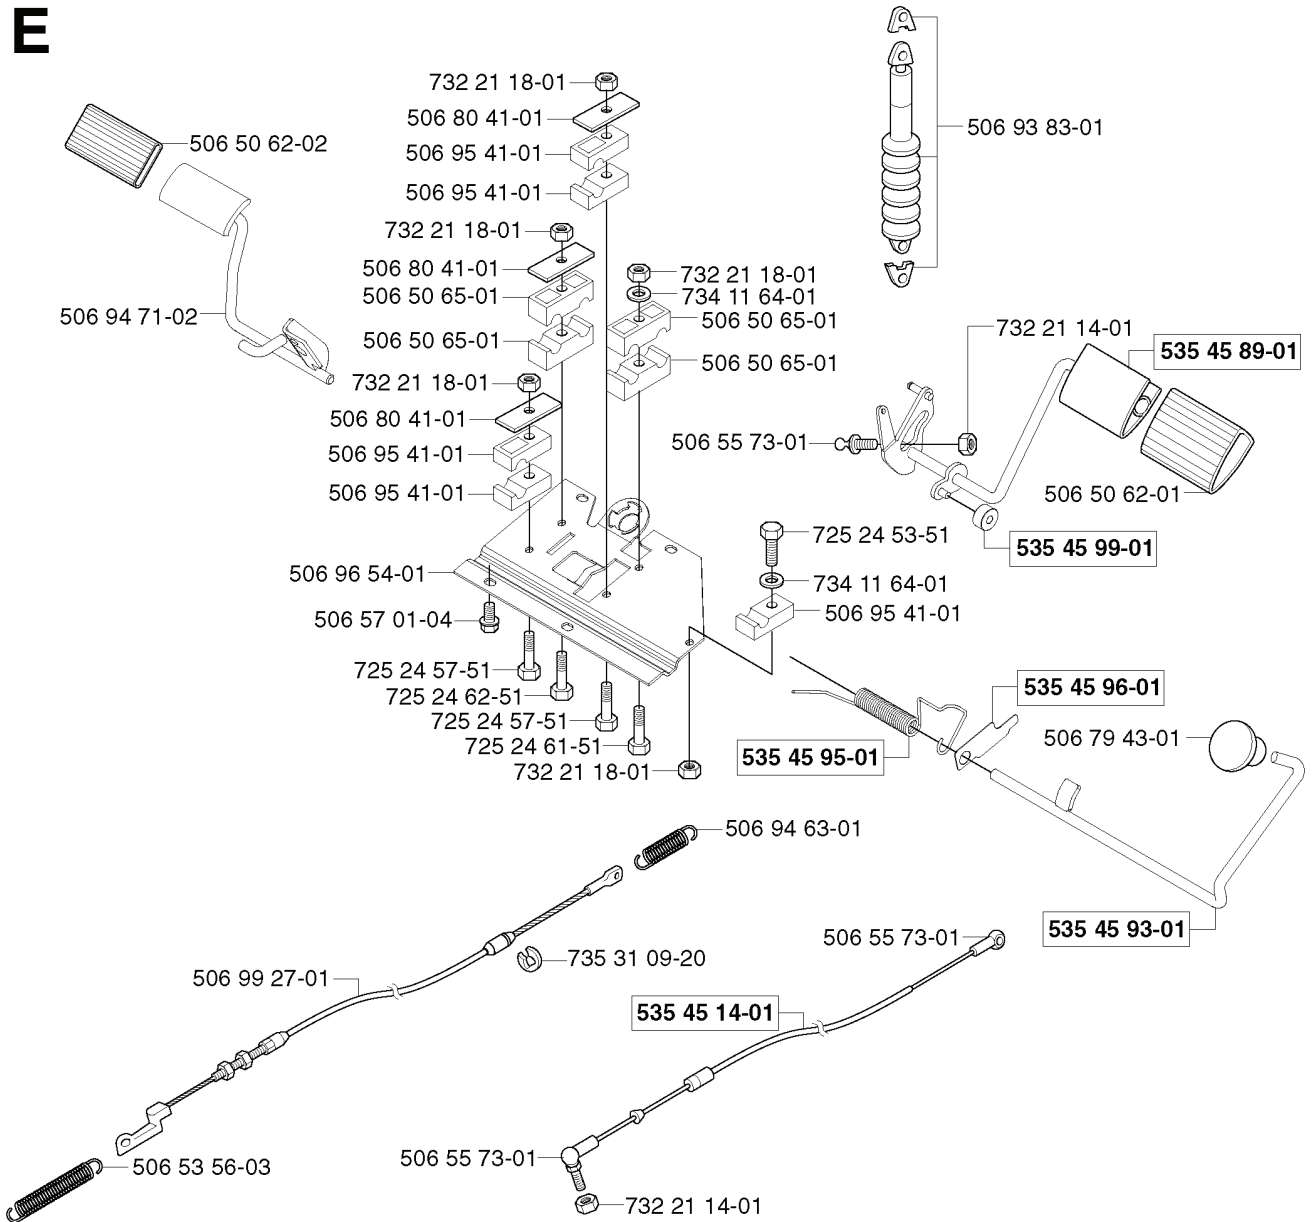

---

REF.	PART NO.	DESCRIPTION	REMARK	QTY.	KIT
738 21 04-04	738210404	BALL BEARING		2	
735 31 38-10	735313810	CIRCLIP		2	
535 45 13-01	535451301	FRAME		1	
735 31 09-20	735310920	E-CLIP		1	
506 93 84-02	506938402	SHAFT		1	
506 53 86-01	506538601	BRACKET		1	
729 53 29-71	729532971	SCREW CRPANT		1	

**E**

REF.	PART NO.	DESCRIPTION	REMARK	QTY.	KIT
506 50 62-02	506506202	PEDAL RUBBER		1	
506 94 71-02	506947102	BRAKE PEDAL ASSY		1	
506 99 27-01	506992701	BRAKE WIRE		1	
506 53 56-03	506535603	DRAW SPRING		1	
735 31 09-20	735310920	E-CLIP		1	
732 21 18-01	732211801	LOCK NUT		1	
725 24 61-51	725246151	SCREW EHHM		1	
725 24 57-51	725245751	SCREW		1	
725 24 62-51	725246251	SCREW EHHM		1	
506 57 01-04	506570104	SCREW EHHFM		1	
506 96 54-01	506965401	PEDAL PLATE		1	
506 95 41-01	506954101	BEARING SUPPORT		1	
506 80 41-01	506804101	PLATE		1	
734 11 64-01	734116401	WASHER		1	
506 50 65-01	506506501	BEARING SUPPORT		1	
506 55 73-01	506557301	VINKELLAS8 DIN71802		1	
535 45 95-01	535459501	SPRING		1	
506 94 63-01	506946301	BRAKE SPRING		1	
535 45 14-01	535451401	CONTROL CABLE		1	
535 45 93-01	535459301	REVERSE PEDAL		1	
506 79 43-01	506794301	KNOB		1	
535 45 96-01	535459601	PLATE		1	
725 24 53-51	725245351	SCREW EHHM		1	
535 45 99-01	535459901	ROLLER		1	
506 50 62-01	506506201	PEDAL RUBBER		1	
535 45 89-01	535458901	HST-PEDAL M.FOTPL.		1	
732 21 14-01	732211401	LOCK NUT		1	
506 93 83-01	506938301	DAMPING PIECE		1	