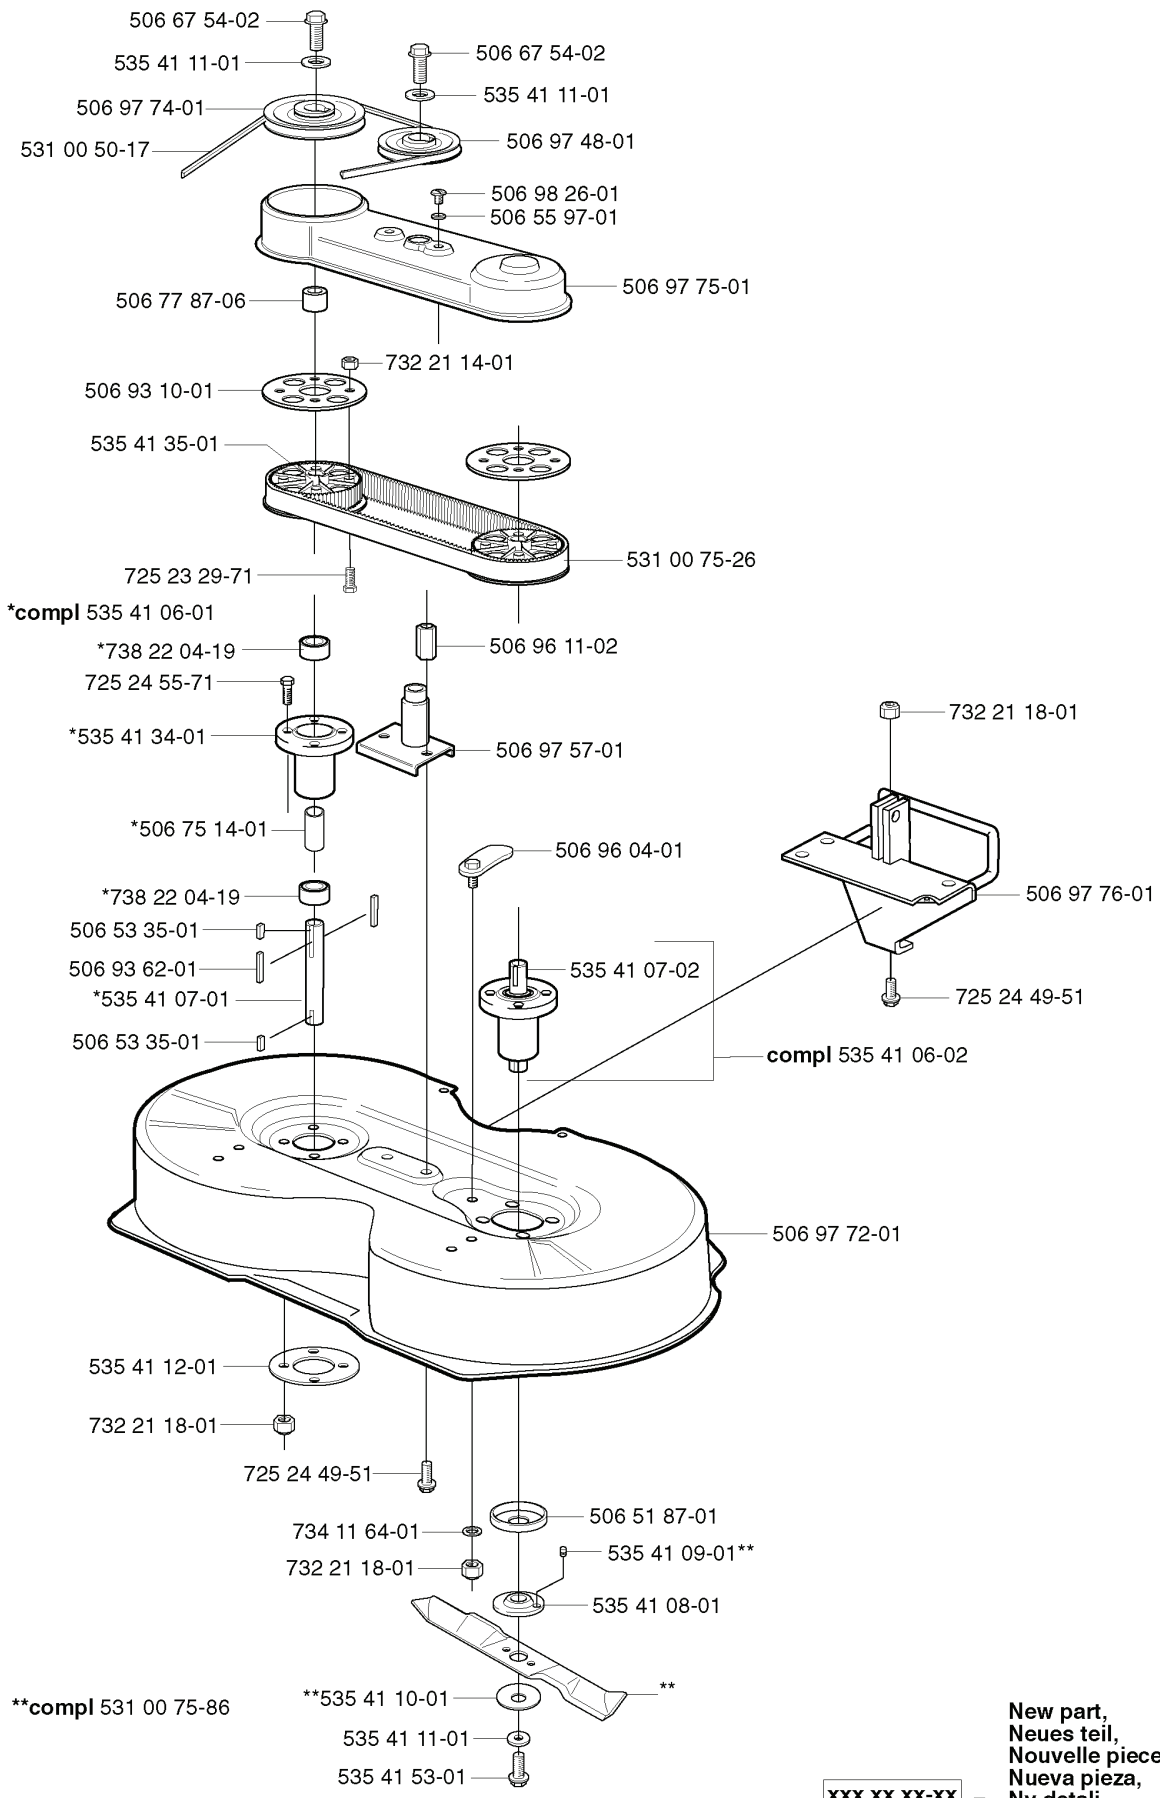

V Bio 90

**compl 531 00 75-86

xxx xx xx-xx =

New part,
Neues teil,
Nouvelle piece,
Nueva pieza,
Nv detali