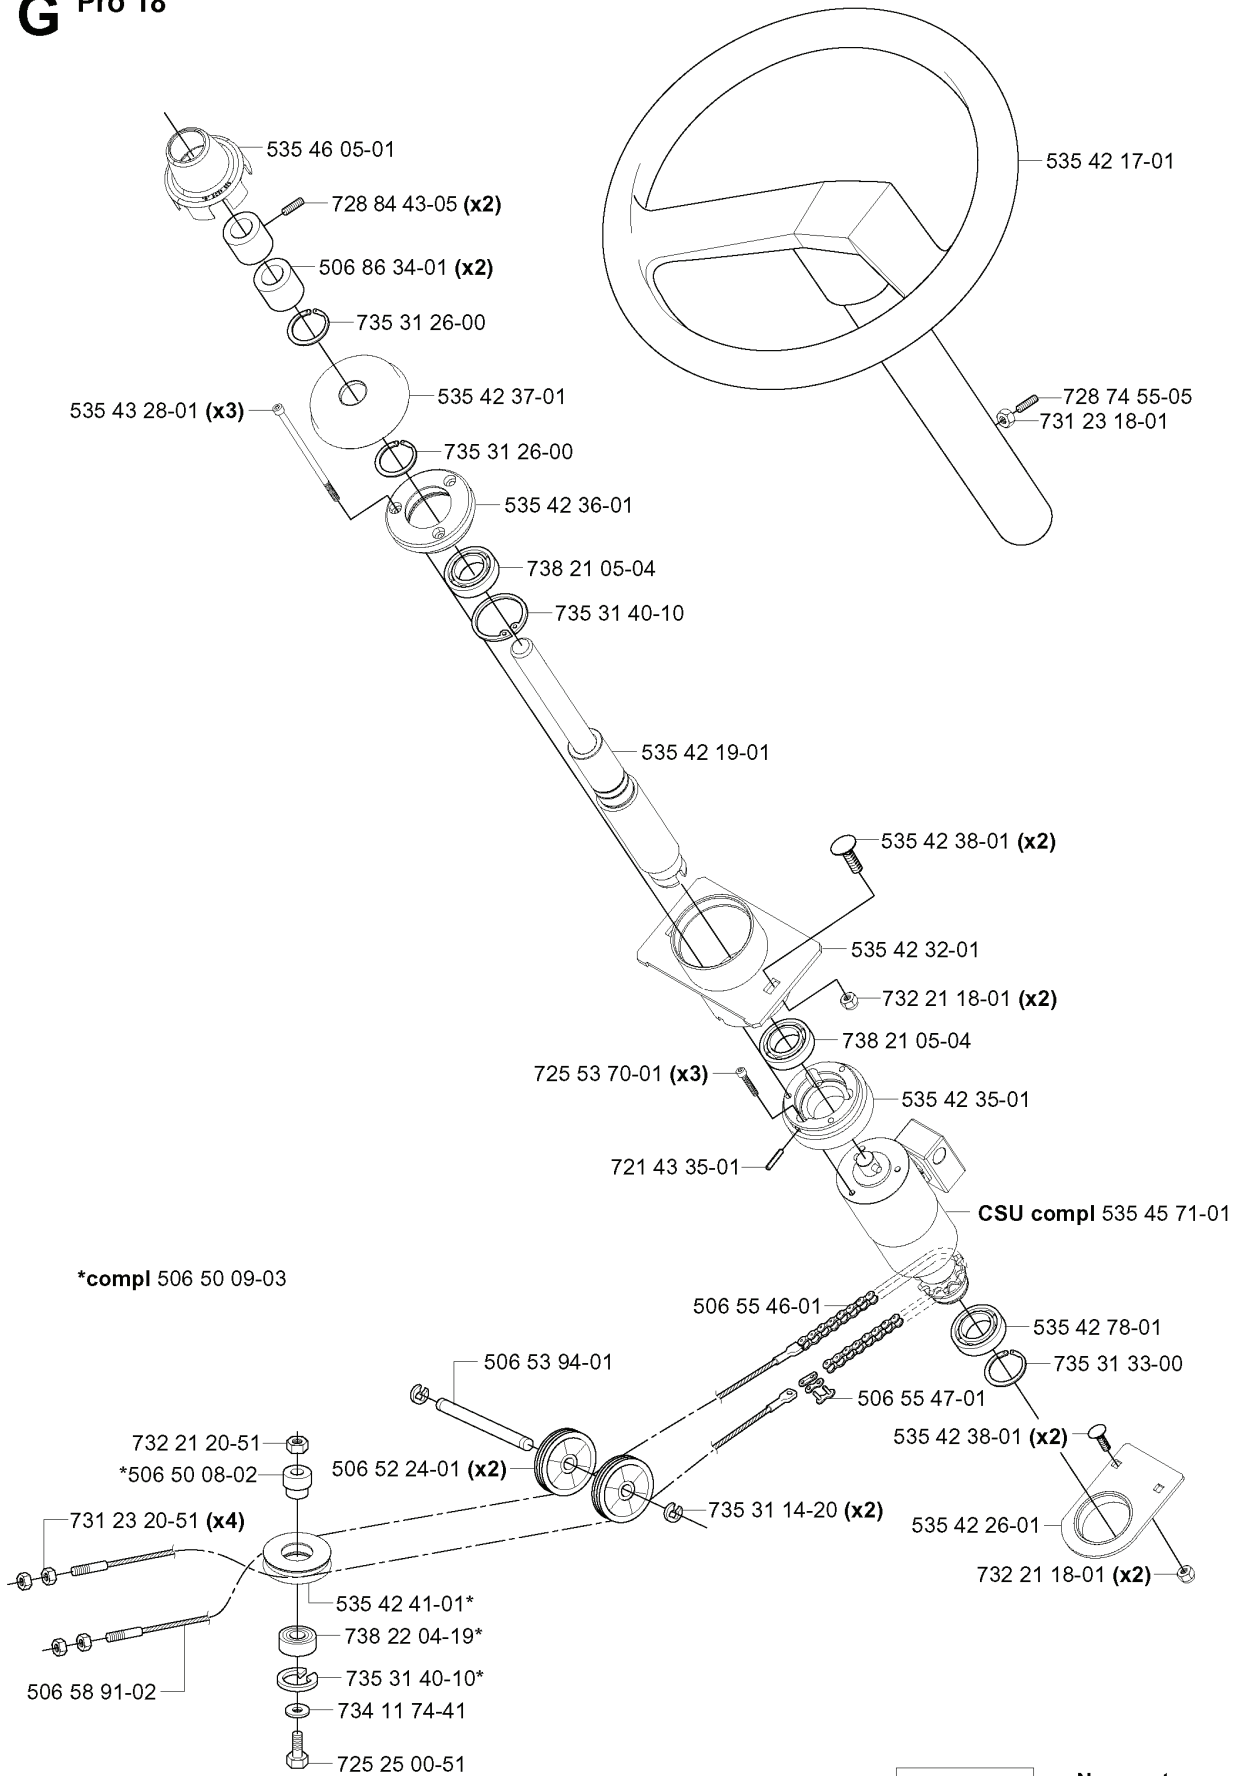

G Pro 18

xxx xx xx-xx = New part,
Neues teil,
Nouvelle piece,
Nueva pieza,
Ny detalj