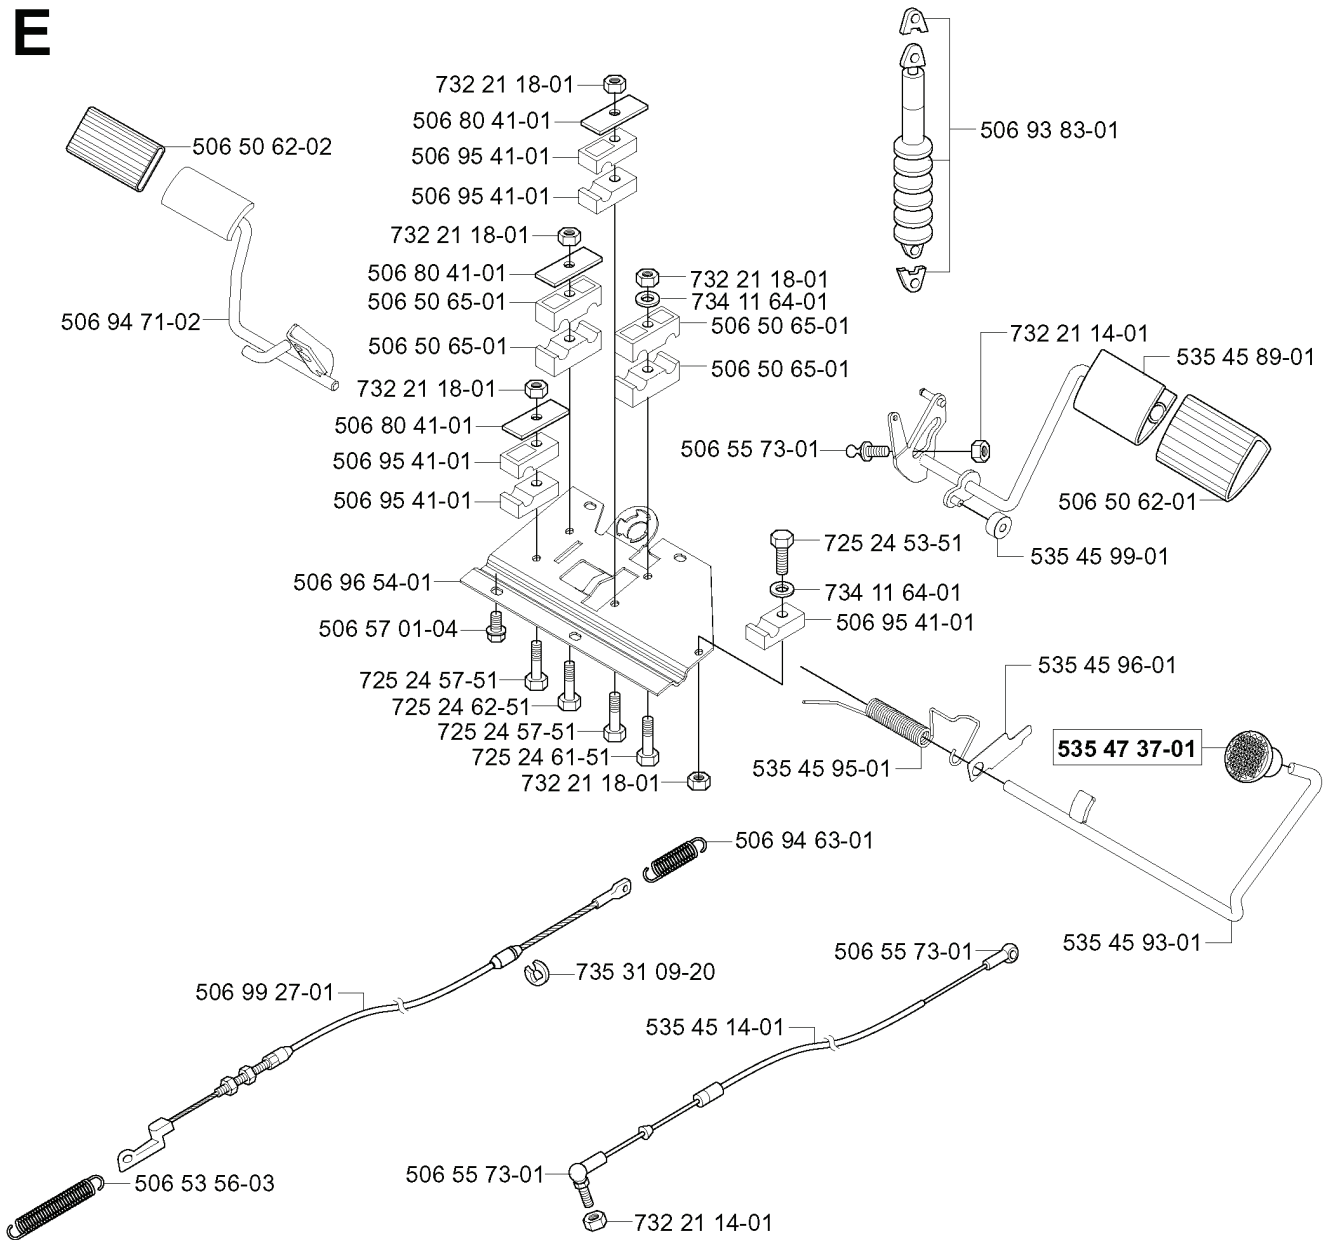

S *compl 506 55 49-08

REF.	PART NO.	DESCRIPTION	REMARK	QTY.	KIT
506 55 49-08	506554908	WHEEL		1	
506 94 58-01	506945801	WASHER		1	
506 80 09-01	506800901	SLEEVE		1	
535 46 00-01	535460001	TYRE		1	
506 55 48-07	506554807	REAR WHEEL		1	
506 57 43-01	506574301	VALVE ASSY		1	
506 98 03-01	506980301	CUP		1	
735 31 26-00	735312600	CIRCLIP		1	
506 55 59-01	506555901	WEDGE		1	
506 97 20-01	506972001	RIM		1	
738 22 04-19	738220419	BALL BEARING		1	
535 47 08-01	535470801	WHEEL AXLE		1	
506 50 48-05	506504805	WASHER		1	
506 95 58-01	506955801	CUP		1	
506 89 90-01	506899001	E-CLIP		1	
506 79 61-01	506796101	RIM		1	
725 24 59-61	725245961	SCREW EHHFT		1	

E

REF.	PART NO.	DESCRIPTION	REMARK	QTY.	KIT
506 50 62-02	506506202	PEDAL RUBBER		1	
506 94 71-02	506947102	BRAKE PEDAL ASSY		1	
506 99 27-01	506992701	BRAKE WIRE		1	
506 53 56-03	506535603	DRAW SPRING		1	
732 21 14-01	732211401	LOCK NUT		1	
535 45 14-01	535451401	CONTROL CABLE		1	
735 31 09-20	735310920	E-CLIP		1	
732 21 18-01	732211801	LOCK NUT		1	
725 24 61-51	725246151	SCREW EHHM		1	
725 24 57-51	725245751	SCREW		1	
725 24 62-51	725246251	SCREW EHHM		1	
506 57 01-04	506570104	SCREW EHHFM		1	
506 96 54-01	506965401	PEDAL PLATE		1	
506 95 41-01	506954101	BEARING SUPPORT		1	
506 80 41-01	506804101	PLATE		1	
506 50 65-01	506506501	BEARING SUPPORT		1	
725 24 53-51	725245351	SCREW EHHM		1	
734 11 64-01	734116401	WASHER		1	
535 45 95-01	535459501	SPRING		1	
506 94 63-01	506946301	BRAKE SPRING		1	
506 55 73-01	506557301	VINKELLAS8 DIN7 1802		1	
535 45 93-01	535459301	REVERSE PEDAL		1	
535 47 37-01	535473701	KNOB		1	
535 45 96-01	535459601	PLATE		1	
535 45 99-01	535459901	ROLLER		1	
506 50 62-01	506506201	PEDAL RUBBER		1	
535 45 89-01	535458901	HST-PEDAL M.FOTPL.		1	
506 93 83-01	506938301	DAMPING PIECE		1	