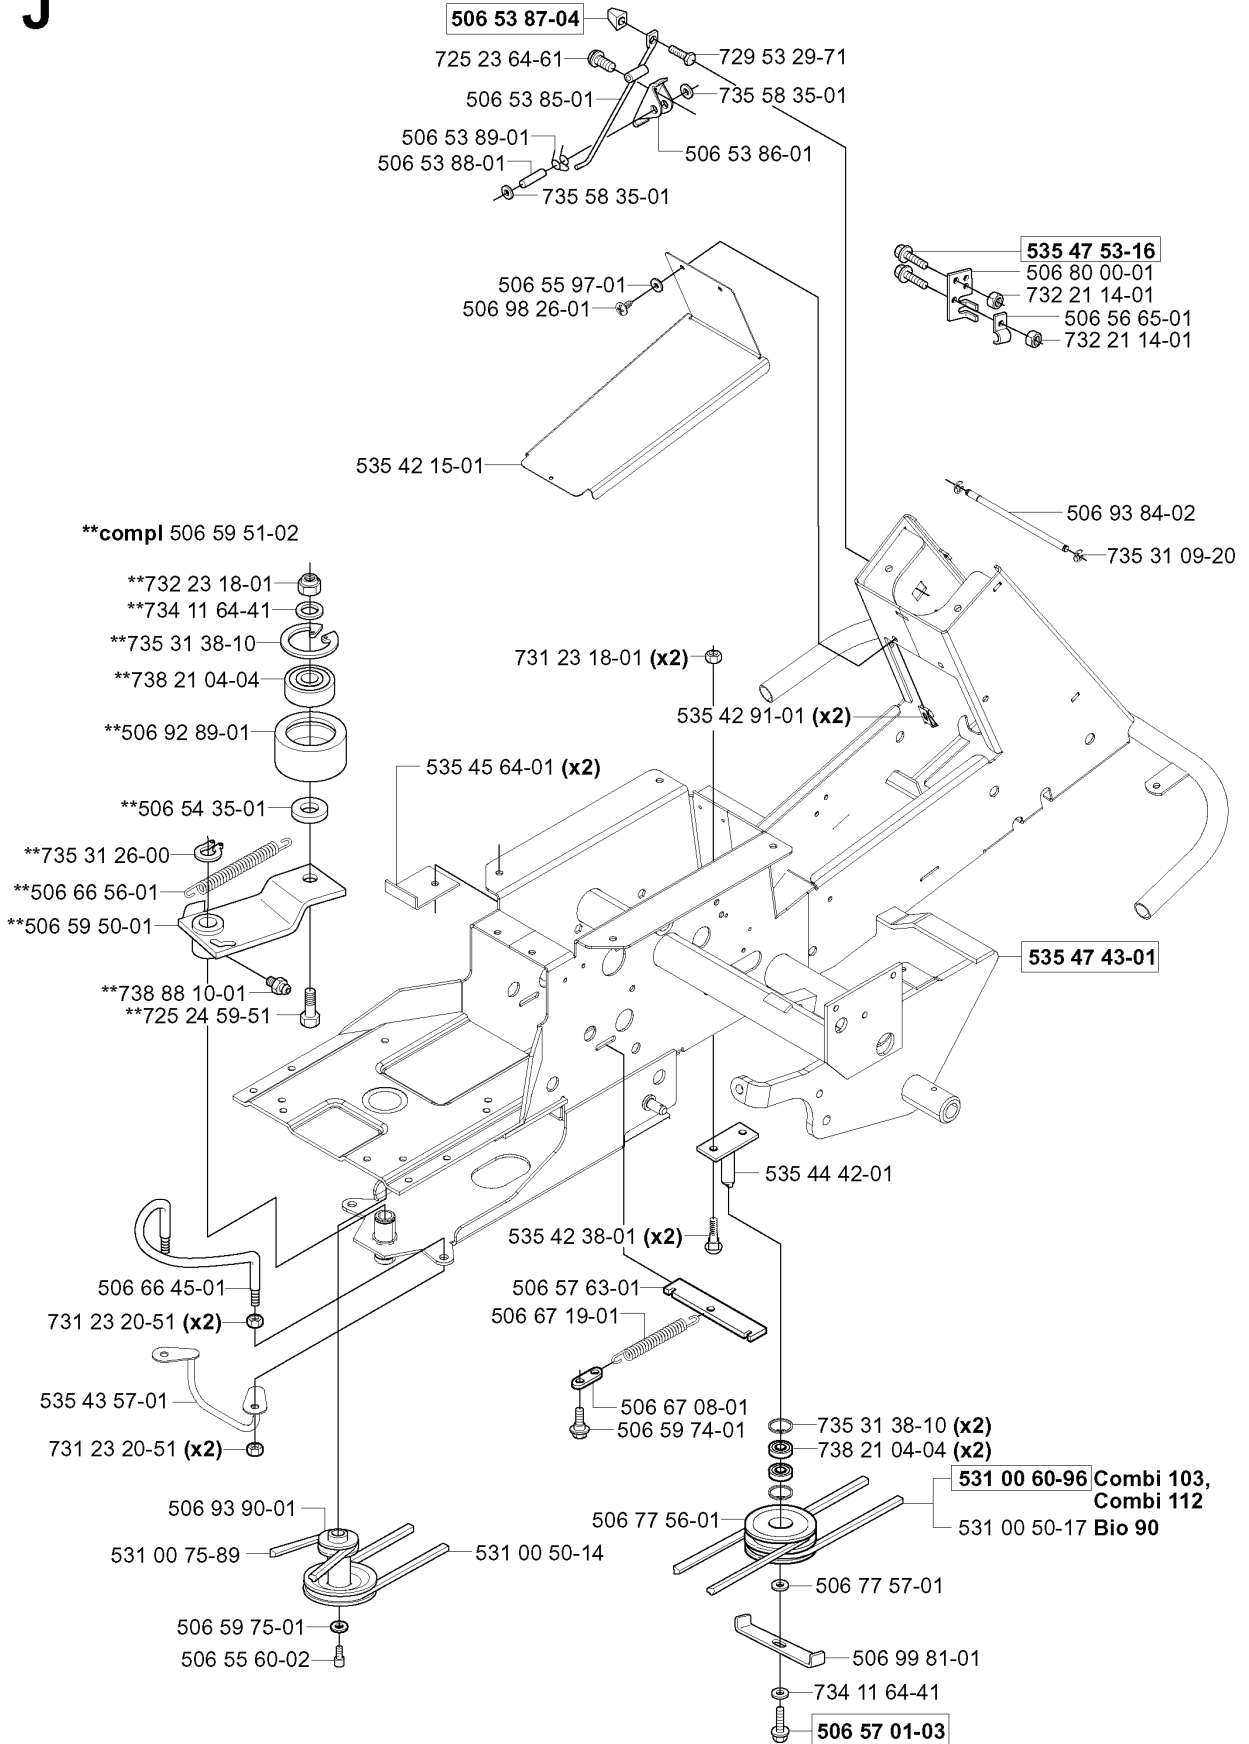

J

New part,
Neues teil,
Nouvelle piece,
Nueva pieza,
Ny detalj

xxx xx xx-xx =