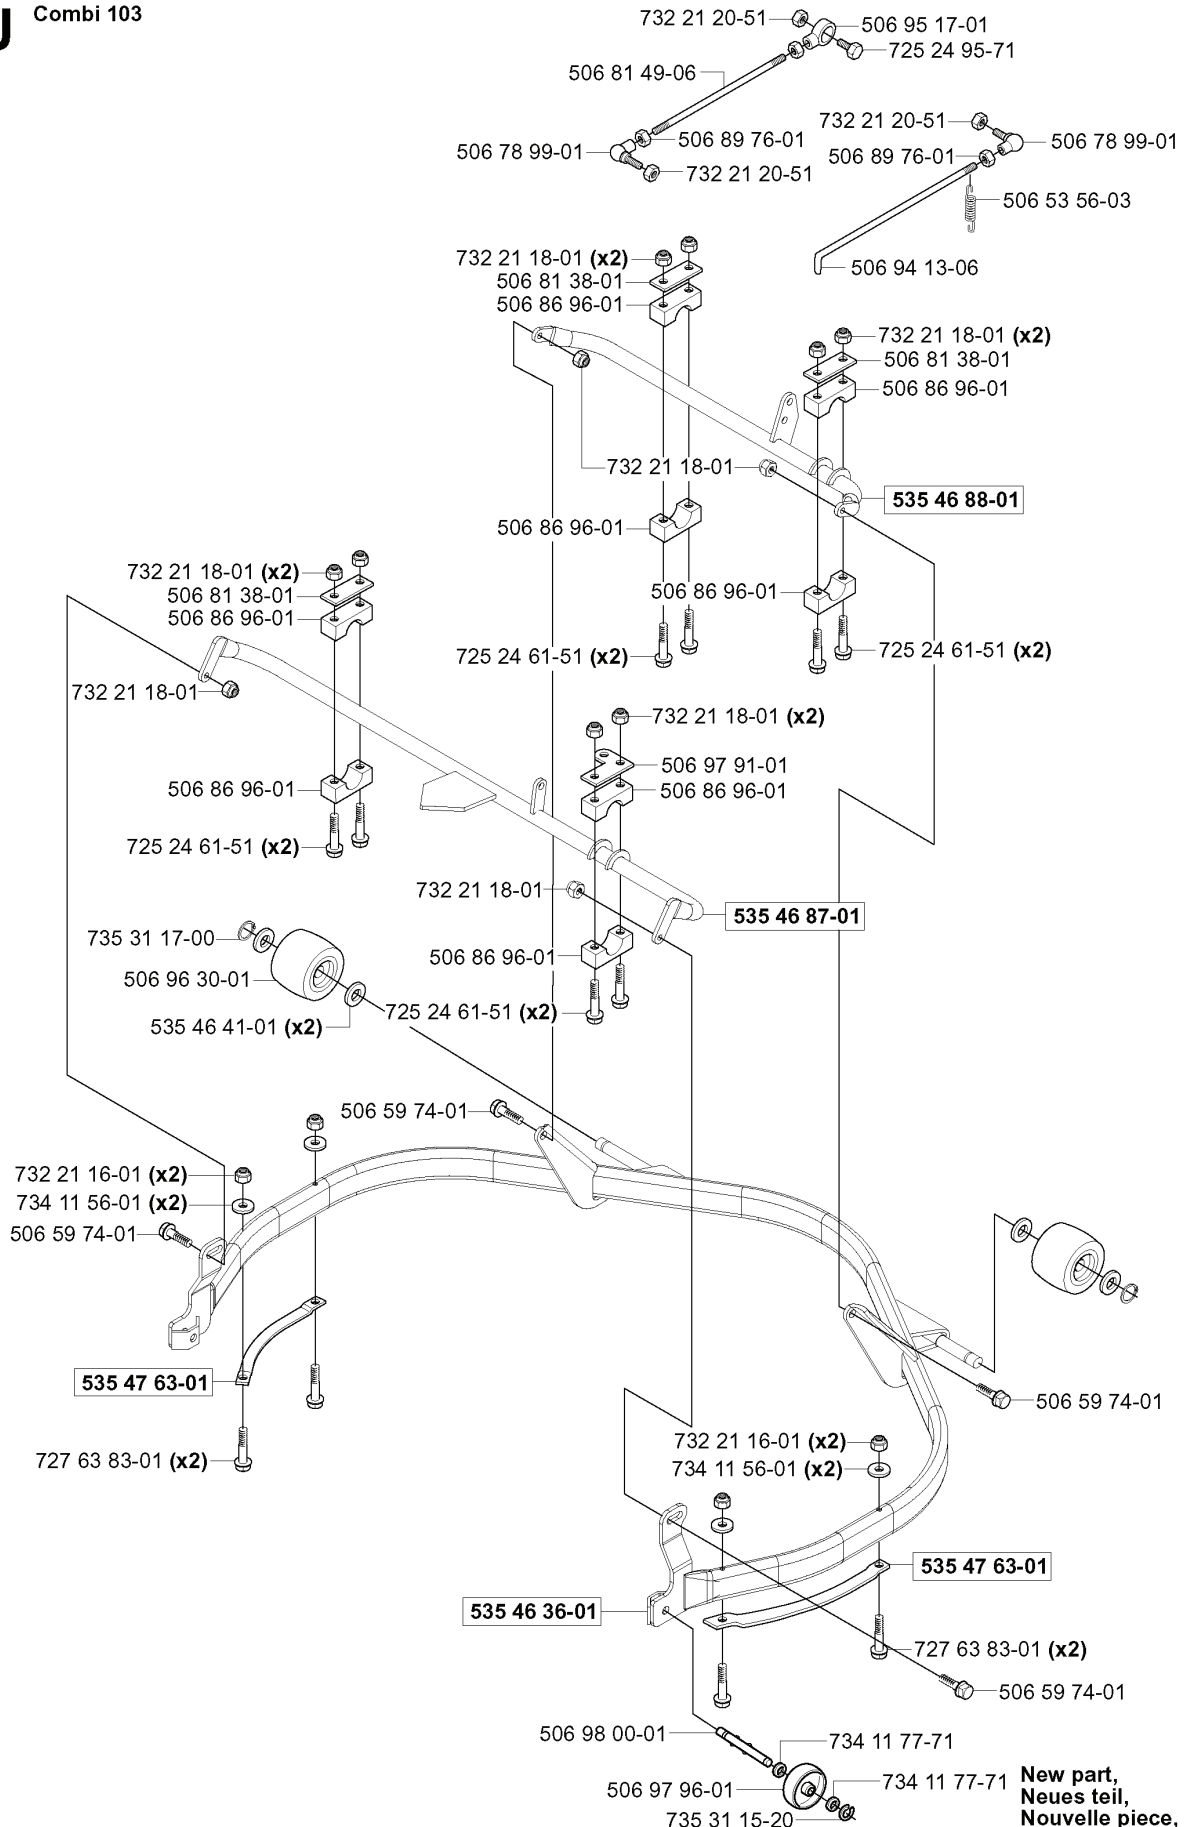

U Combi 103

**New part,
Neues teil,
Nouvelle piece,
Nueva pieza,
Ny detalj**

xxx xx xx-xx =