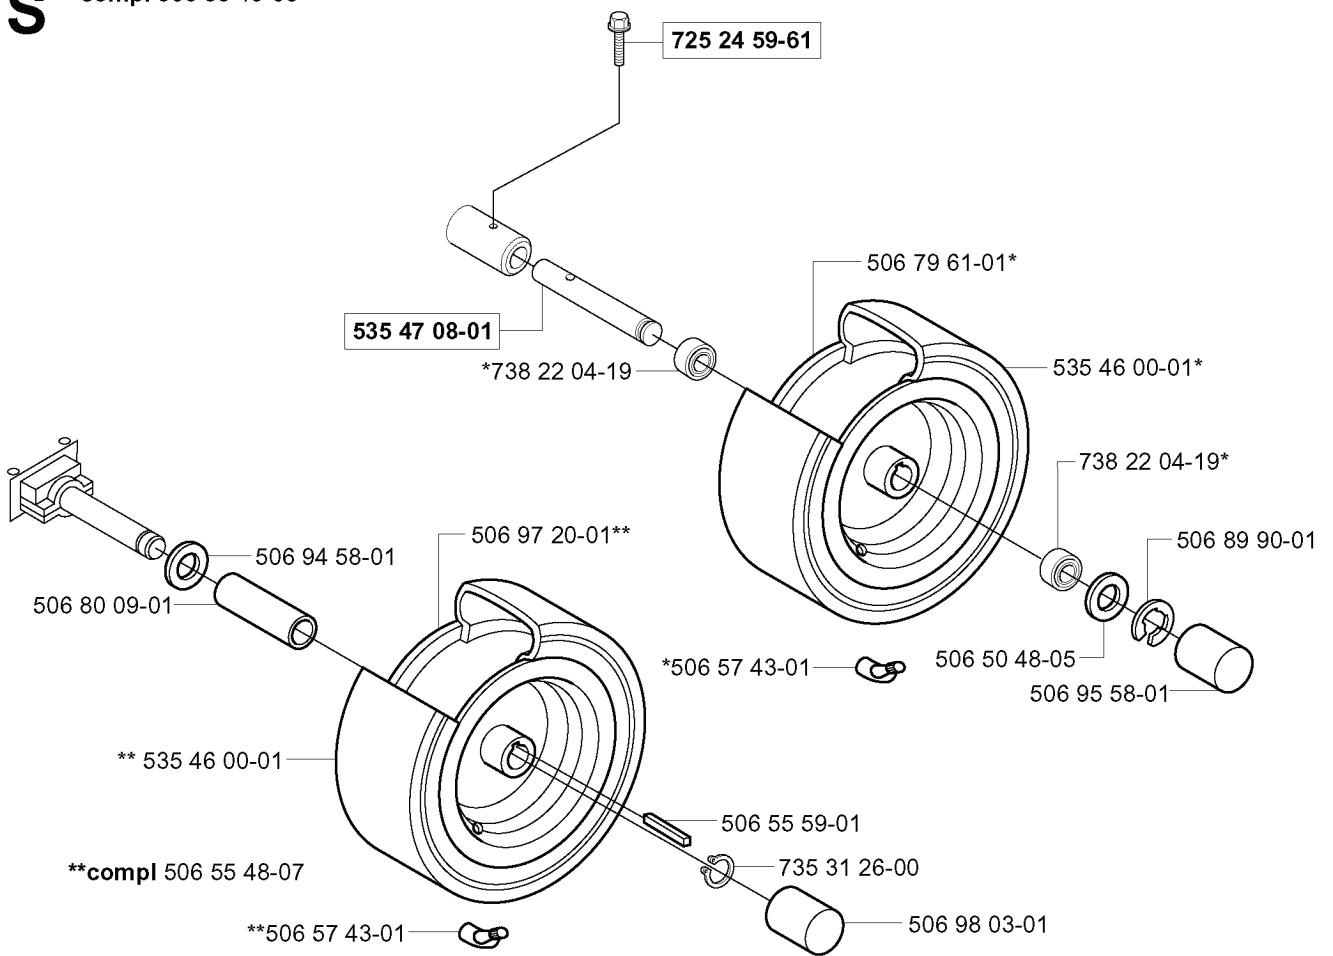

S *compl 506 55 49-08

REF.	PART NO.	DESCRIPTION	REMARK	QTY.	KIT
506 55 49-08	506554908	WHEEL		1	
506 94 58-01	506945801	WASHER		1	
506 80 09-01	506800901	SLEEVE		1	
535 46 00-01	535460001	TYRE		1	
506 55 48-07	506554807	REAR WHEEL		1	
506 57 43-01	506574301	VALVE ASSY		1	
506 98 03-01	506980301	CUP		1	
735 31 26-00	735312600	CIRCLIP		1	
506 55 59-01	506555901	WEDGE		1	
506 97 20-01	506972001	RIM		1	
738 22 04-19	738220419	BALL BEARING		1	
535 47 08-01	535470801	WHEEL AXLE		1	
506 50 48-05	506504805	WASHER		1	
506 95 58-01	506955801	CUP		1	
506 89 90-01	506899001	E-CLIP		1	
506 79 61-01	506796101	RIM		1	
725 24 59-61	725245961	SCREW EHHFT		1	