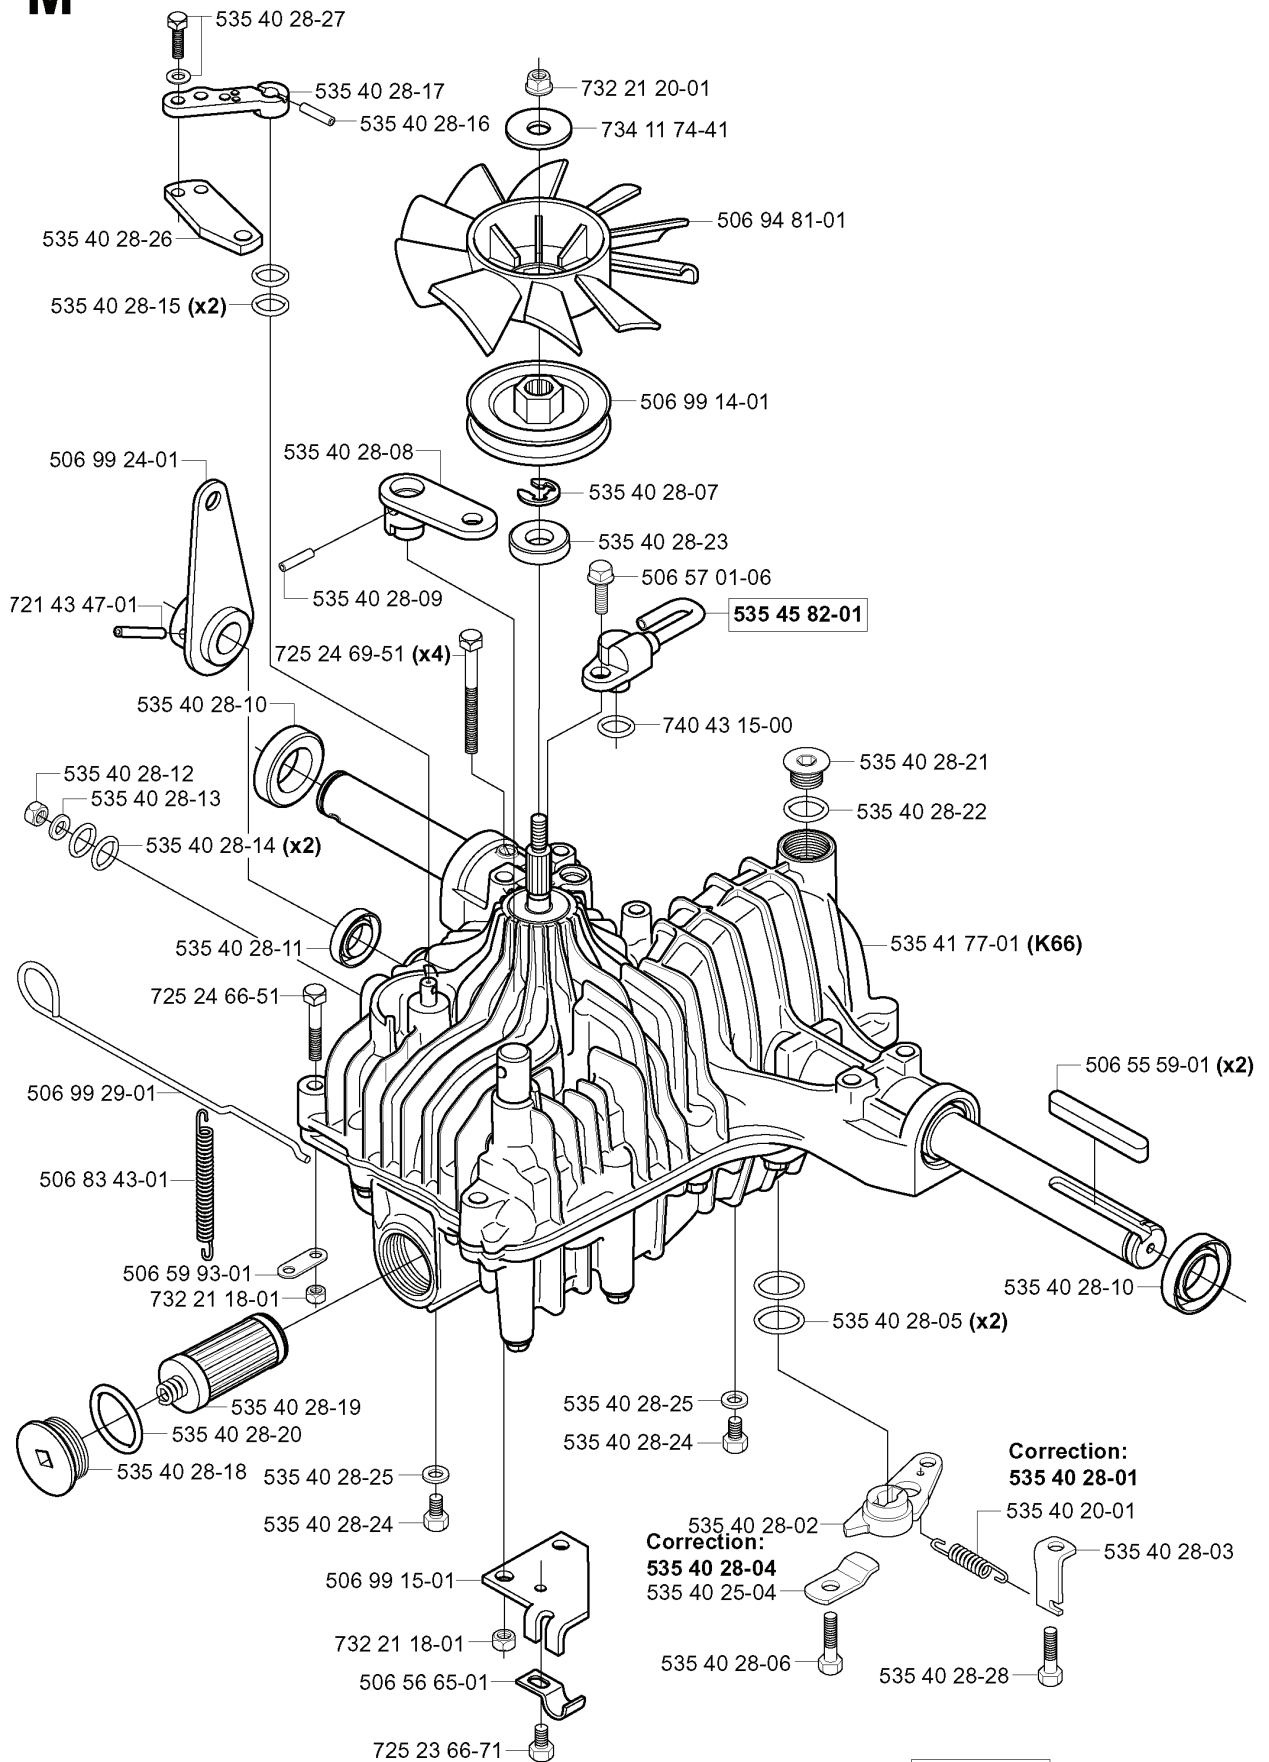

M K66 Pro18

xxx xx xx-xx = New part,
Neues teil,
Nouvelle piece,
Nueva pieza,
Ny detalj