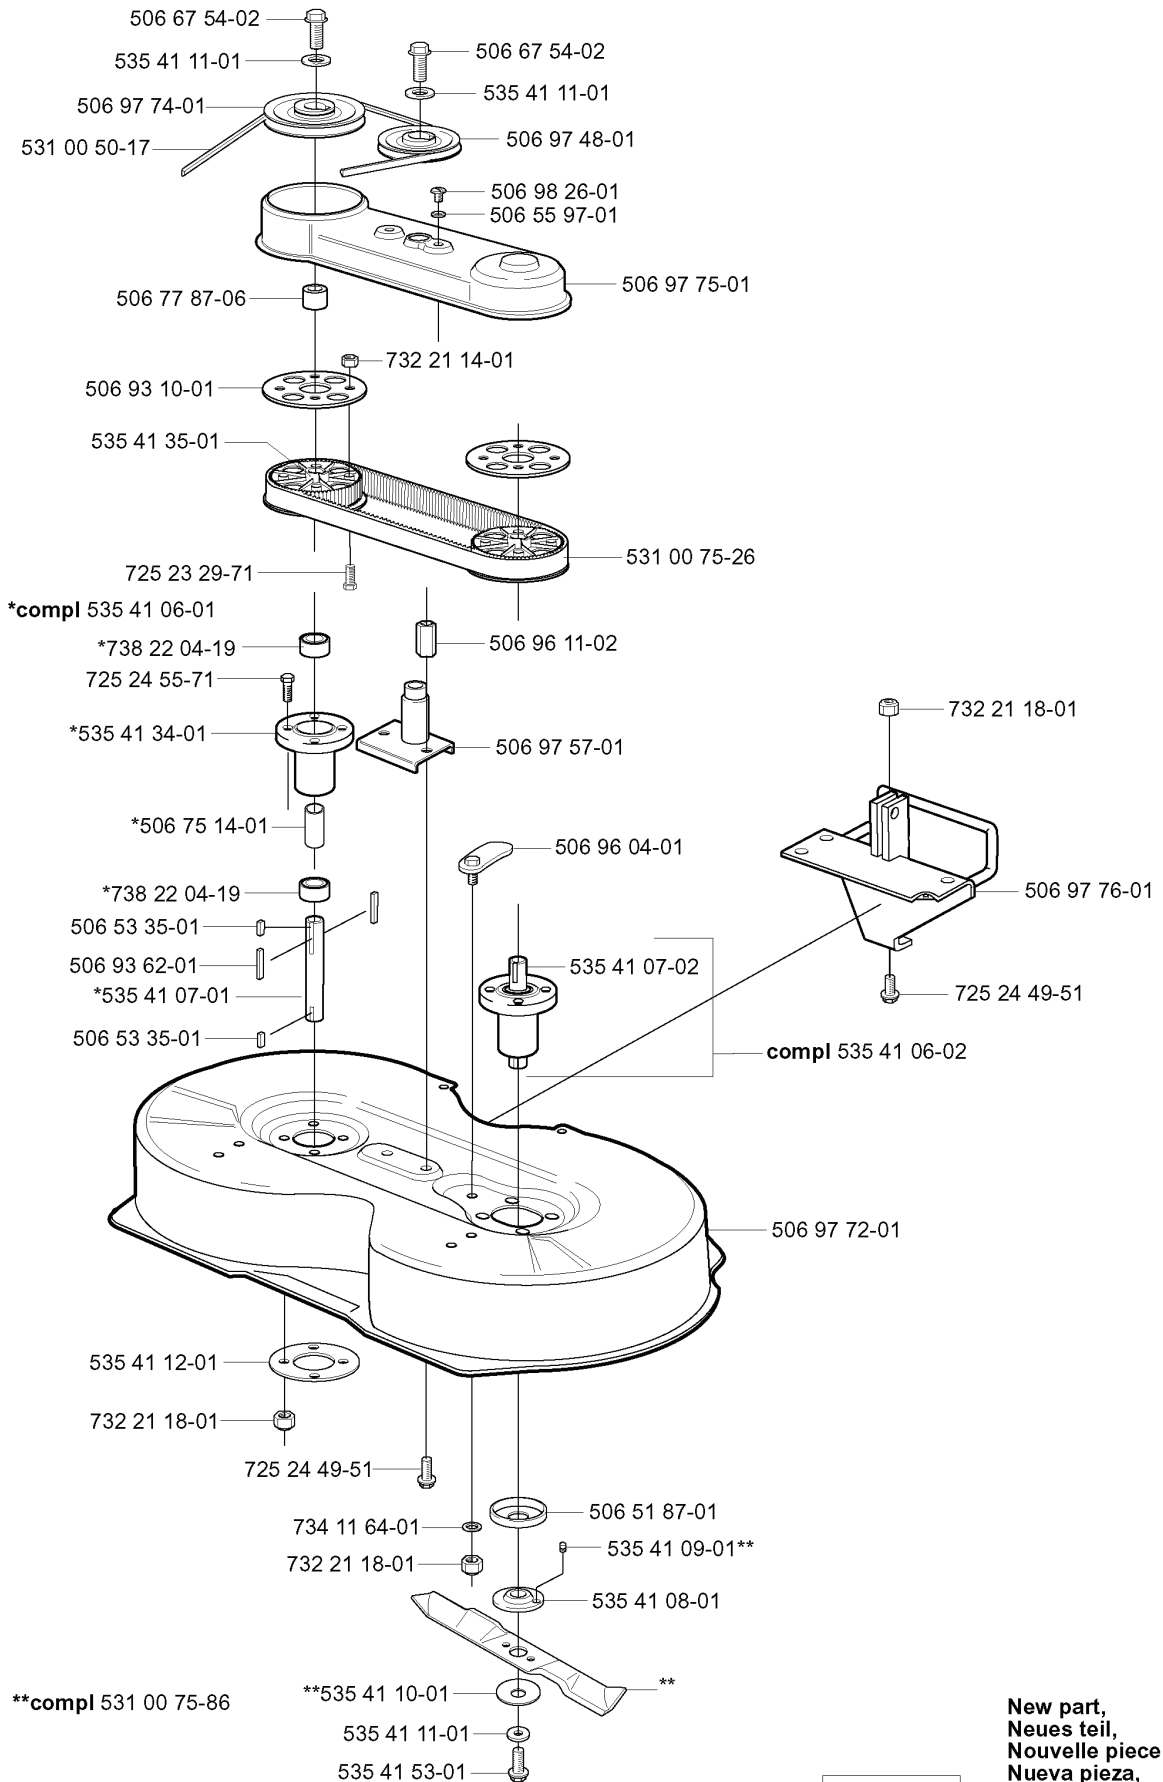

X Bio 90 compl 953 52 34-01

**compl 531 00 75-86

New part,
Neues teil,
Nouvelle piece,
Nueva pieza,
Ny detalj

xxx xx xx-xx =