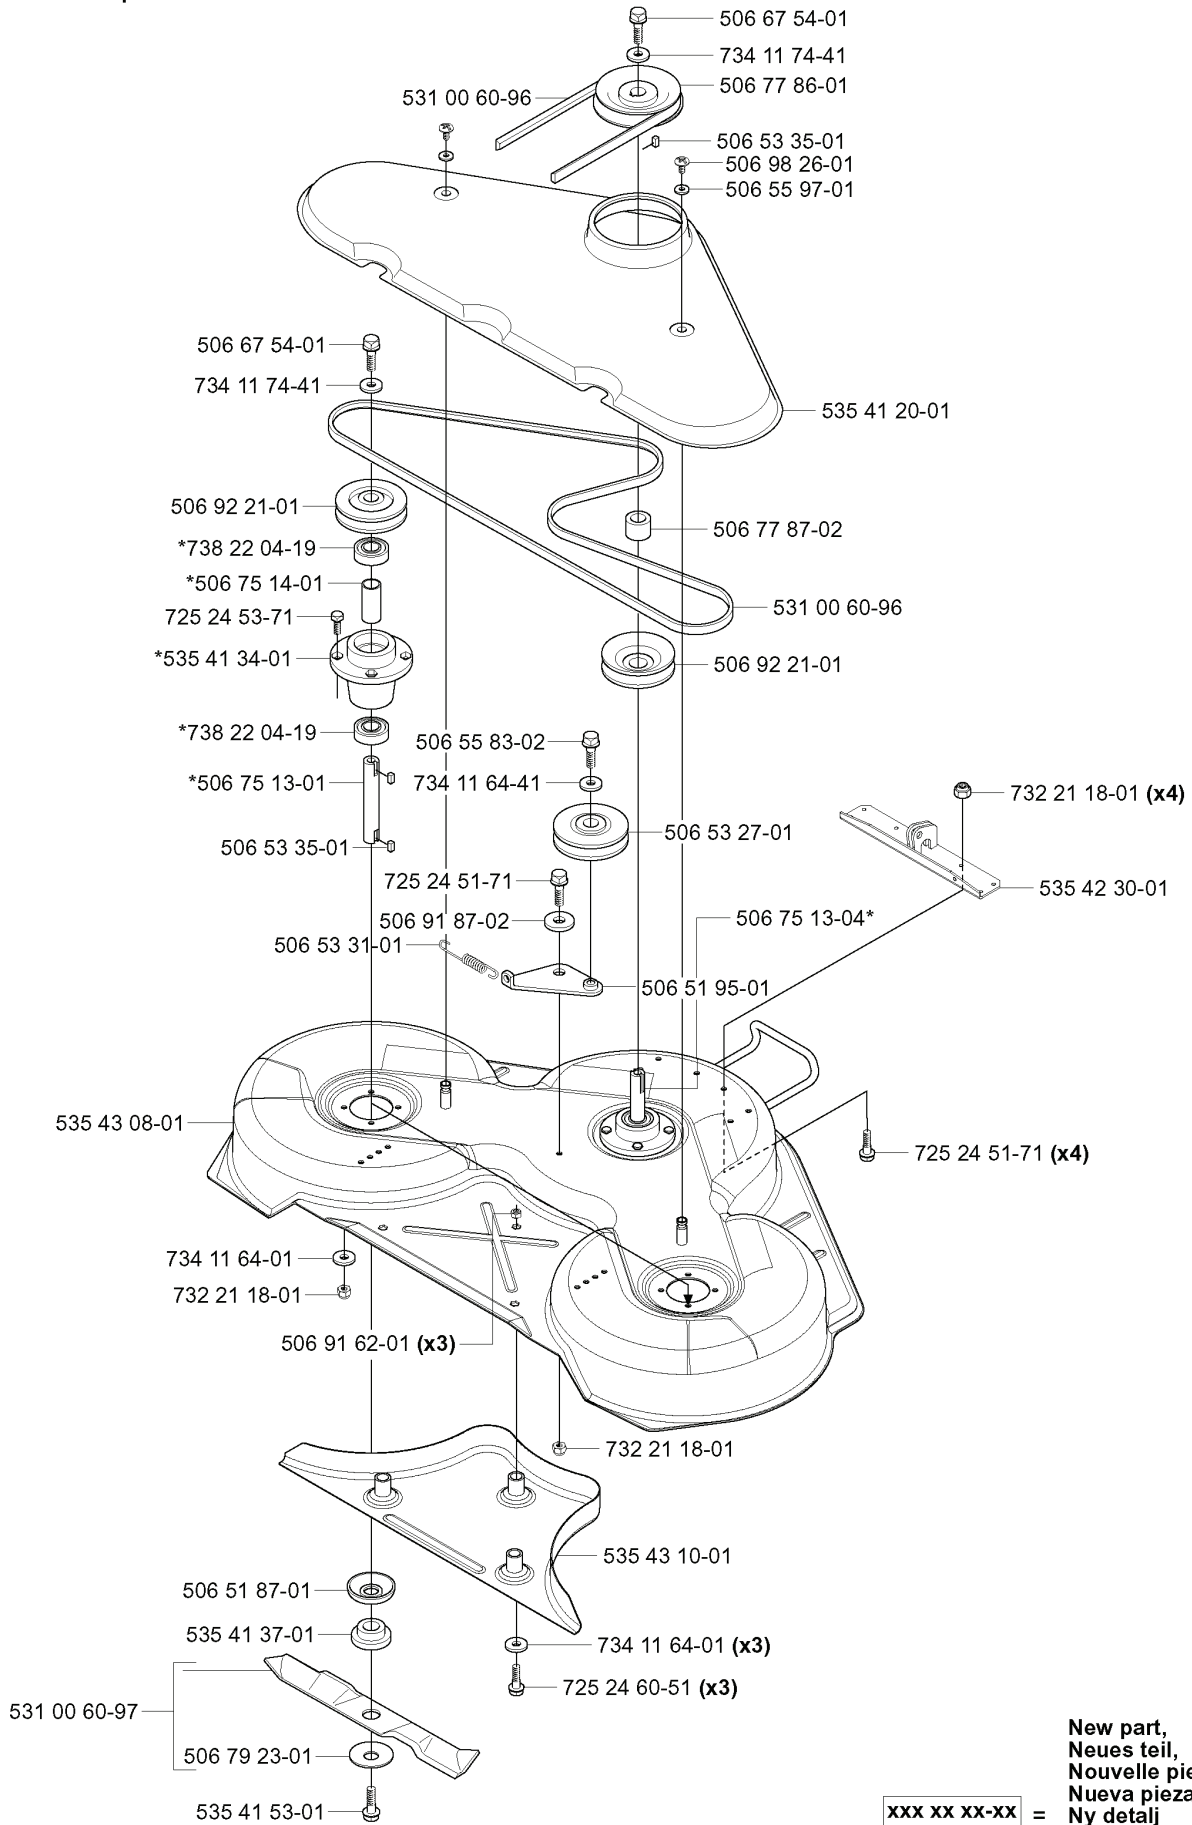

Z

Combi 112 compl 953 52 44-01

*compl 506 75 11-01 Yttre. Outer. Exterieur. Äusser. Ulko.

*compl 506 75 11-04 Mitten. Centre. Centre. Zentrum. Keski.

**New part,
Neues teil,
Nouvelle piece,
Nueva pieza,
Ny detalj**

xxx xx xx-xx =