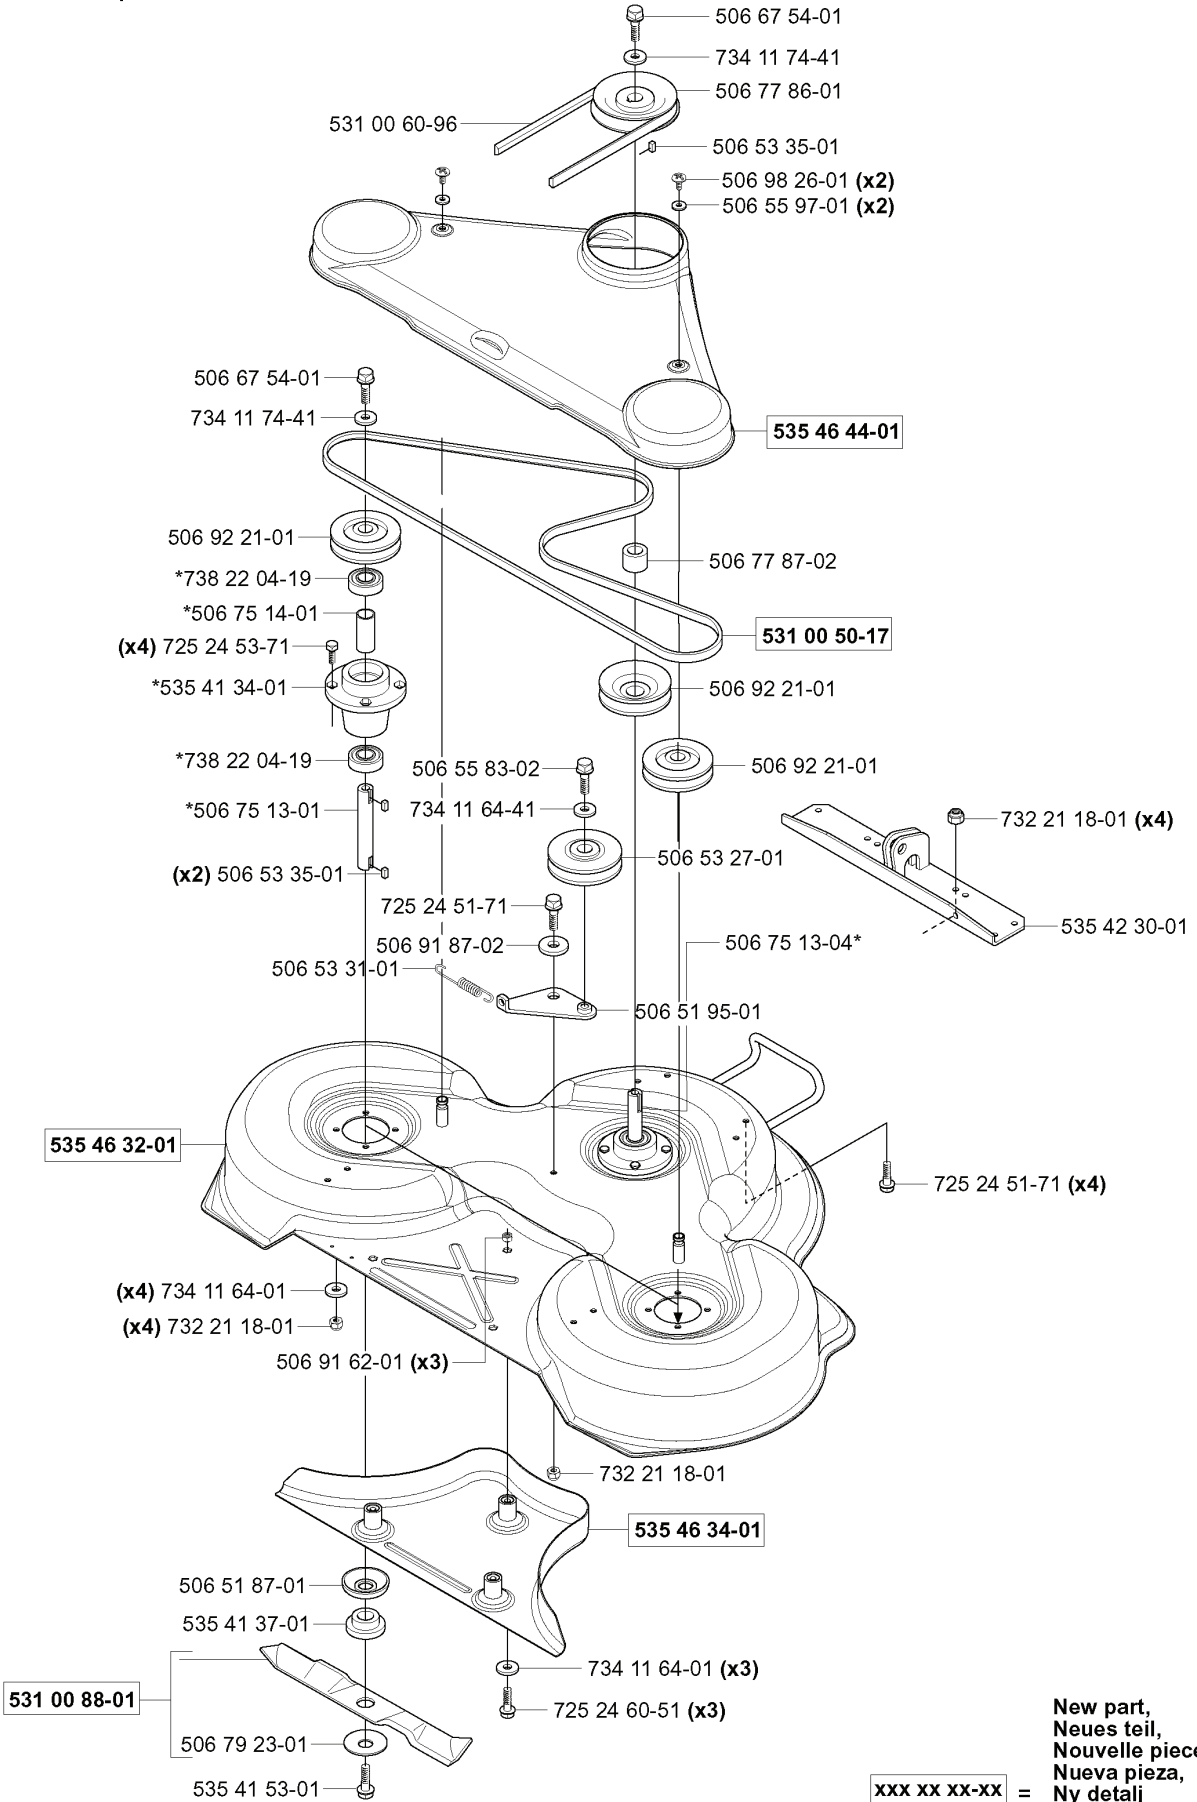

Y

Combi 103 compl 953 52 47-01

*compl 506 75 11-01 Yttre. Outer. Exterior. Äusser. Ulko.

*compl 506 75 11-04 Mitten. Centre. Centre. Zentrum. Keski.

New part,
Neues teil,
Nouvelle piece,
Nueva pieza,
Ny detalj

xxx xx xx-xx =