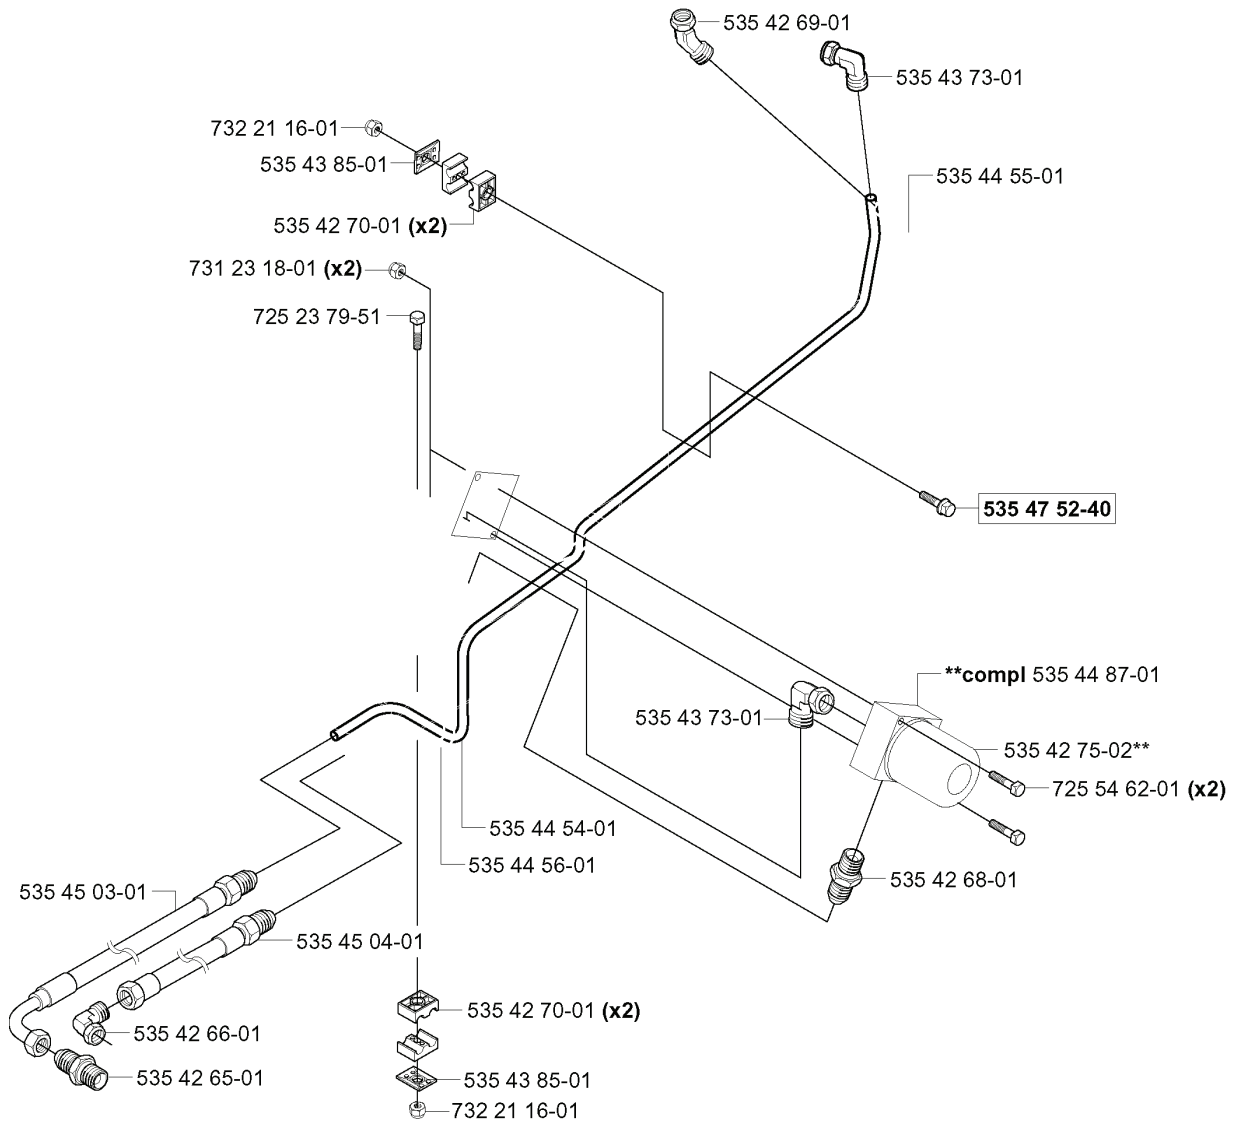

K Pro18

xxx xx xx-xx = New part,
Neues teil,
Nouvelle piece,
Nueva pieza,
Ny detalj