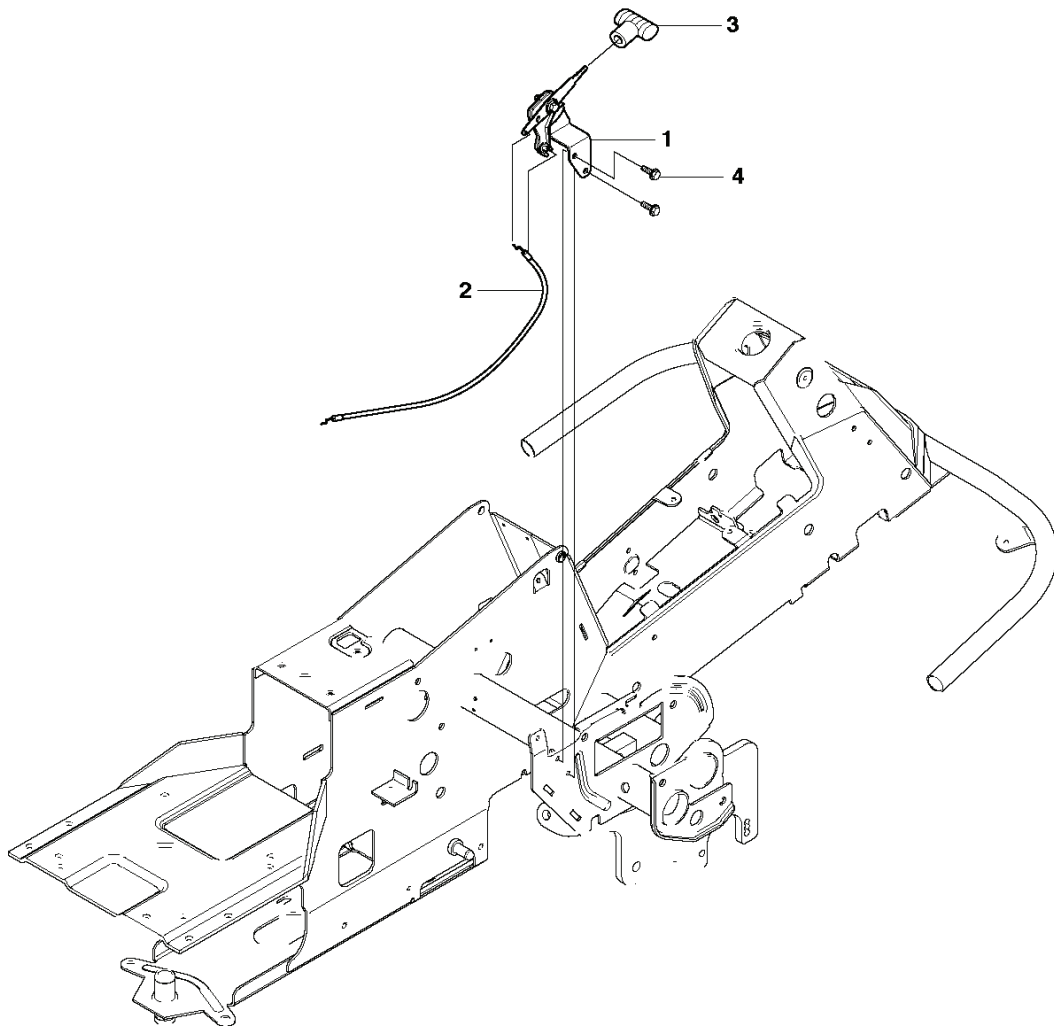

RIDER 18, 966414001, 2010-03

SPARE PARTS LIST

R18
CHASSIS

REF.	PART NO.	DESCRIPTION	REMARK	QTY.	KIT
1	544842301	FRAME		1	
2	544244204	ENGINE FRAME		1	
3	544244401	PLUG		2	
4	506570103	SCREW EHHFM		2	
5	725245171	SCREW EHHM		2	
6	732211801	LOCK NUT		2	
7	535470801	WHEEL AXLE		2	
8	725245961	SCREW EHHFT		2	

R18
CHASSIS, REAR

REF.	PART NO.	DESCRIPTION	REMARK	QTY.	KIT
1	506985803	SPINDLE		0	
2	738210504	BALL BEARING		0	
3	738211004	BALL BEARING		0	
4	735314010	CIRCLIP		0	
5	735312600	CIRCLIP		0	
6	506985901	SWING AXLE		0	
7	735312600	CIRCLIP		0	
8	506773401	WASHER		0	
9	740681421	V-RING		0	
10	535406001	BRACKET		0	
11	506986102	GLIDLAGER		0	10
27	506987701	BRACKET		0	
28	506566501	CLIP		0	
29	725236461	SCREW EHHFT		0	
46	506889901	HITCH		0	
47	725250051	SCREW EHHM		0	
48	544039602	COUNTERWEIGHT		0	

R18
CONTROLS

REF.	PART NO.	DESCRIPTION	REMARK	QTY.	KIT
1	544301501	THROTTLE CONTROL ASSY		1	
2	544301701	WIRE		1	
3	506889101	KNOB		1	
4	725236461	SCREW EHHFT		2	

R18
COVER

REF.	PART NO.	DESCRIPTION	REMARK	QTY.	KIT
13	535502501	CONTROL COVER		1	
14	544400501	SCREW		1	
15	544332103	CONTROL COVER		1	
16	544332202	COVER		1	
17	535429101	SPRING NUT		1	
18	544400501	SCREW		4	

R18
HYDROSTAT

REF.	PART NO.	DESCRIPTION	REMARK	QTY.	KIT
1	506986301	TRANSMISSION		1	
2	506986501	SPRING WASHER		1	
3	506986601	DISTANCE		2	
4	502451901	PULLEY		1	
5	506986801	FAN		1	
6	735311500	CIRCLIP		1	
7	502451601	TUBE		1	
8	506987001	HOSE CLAMP		2	
9	535402807	CLIP		1	1
10	535402832	PLUG		1	1
11	535402829	MAGNET		1	1
12	535402830	HOLDER		1	1
13	535402837	SEALING		2	1
14	502453201	CONTROL LEVER		1	1
15	535402809	PIN RETAINING SCREW		1	1
16	535402817	LEVER		1	1
17	535402816	PIN RETAINING SCREW		1	1
18	535402833	PIN RETAINING SCREW		1	1
19	535402838	LEVER		1	1
20	535402839	SPRING		1	1
21	535402840	PIN RETAINING SCREW		1	1
22	535402841	PIN		1	1