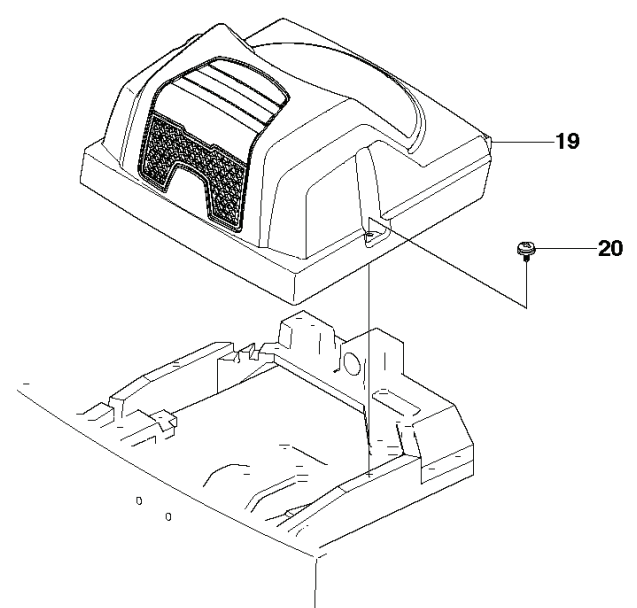

R18
COVER

REF.	PART NO.	DESCRIPTION	REMARK	QTY.	KIT
6	544245004	ENGINE HOOD ASSY		1	
7	544245101	HINGE		1	6
8	544245102	HINGE		1	6
9	722795402	RIVET		6	6
10	544245202	ENGINE HOOD ASSY		1	
19	544373901	COVER		1	
20	544400501	SCREW		2	
27	503894703	SNAP LOCKING		1