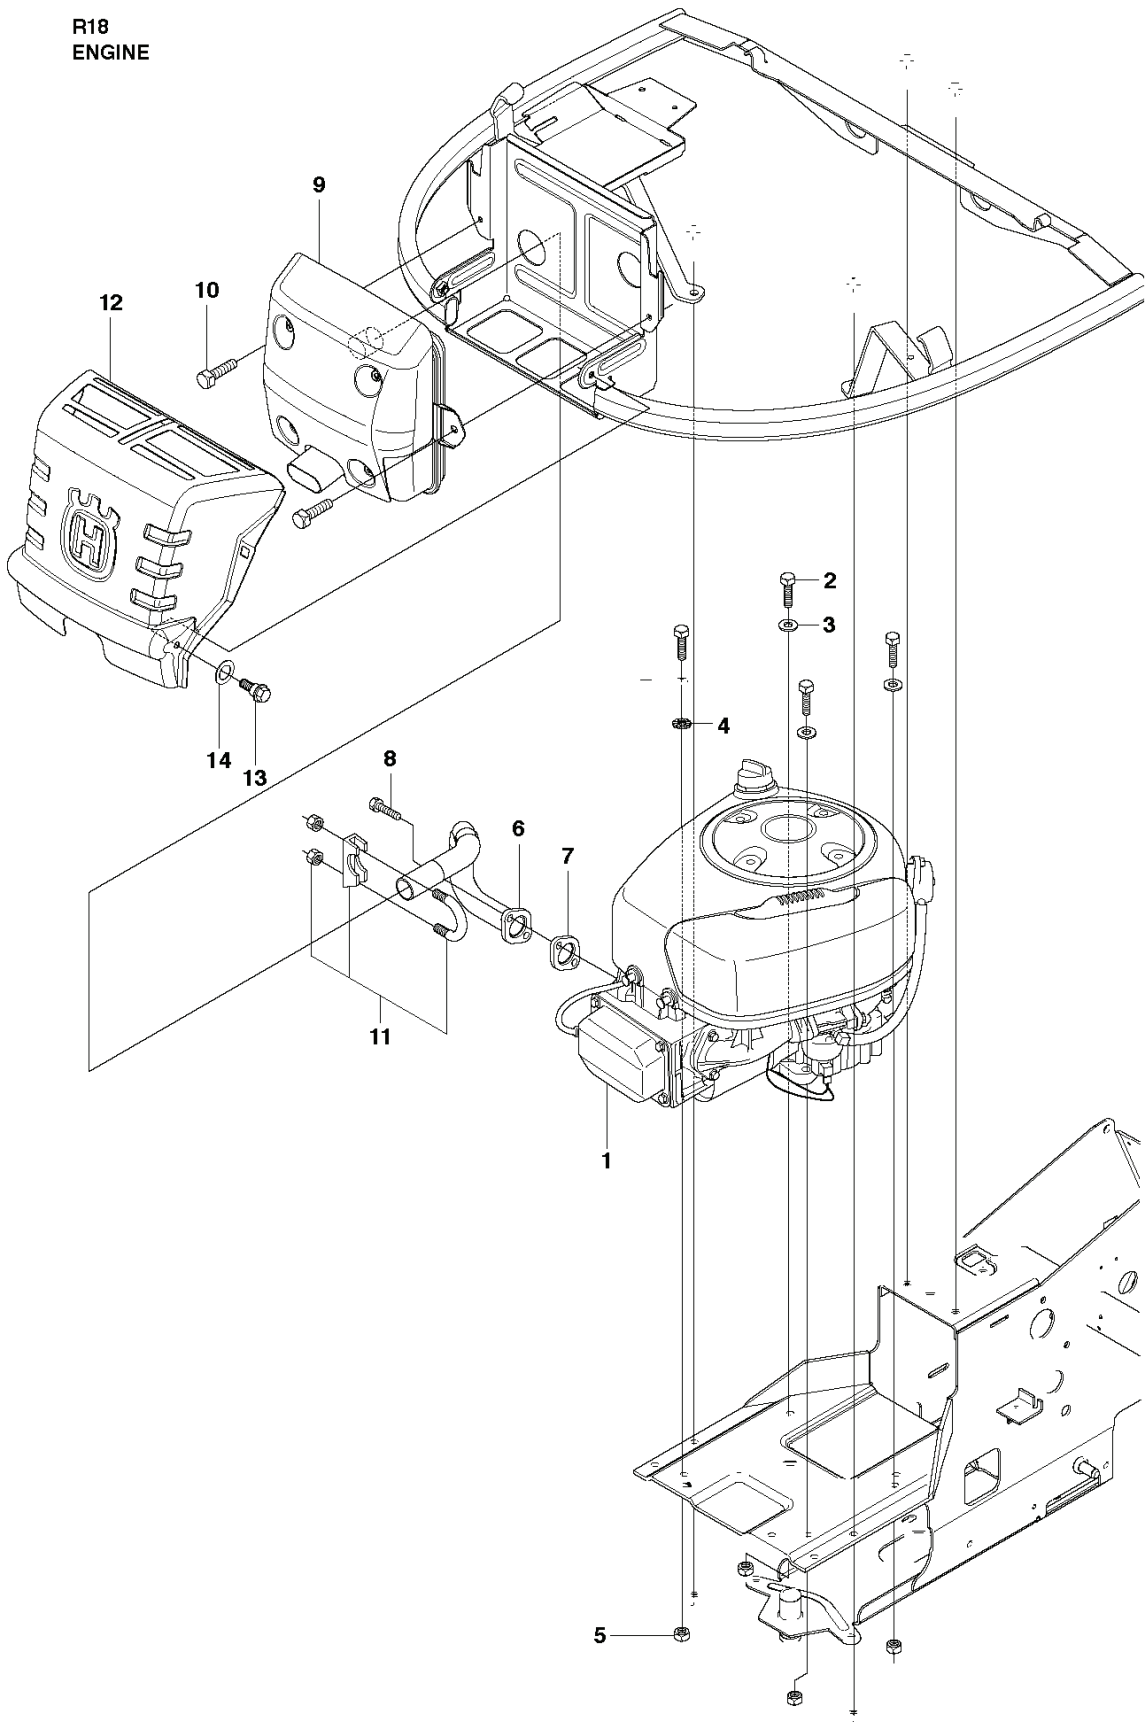

RIDER 18, 966414001, 2010-03

SPARE PARTS LIST

R18
CHASSIS

REF.	PART NO.	DESCRIPTION	REMARK	QTY.	KIT
1	544842301	FRAME		1	
2	544244204	ENGINE FRAME		1	
3	544244401	PLUG		2	
4	506570103	SCREW EHHFM		2	
5	725245171	SCREW EHHM		2	
6	732211801	LOCK NUT		2	
7	535470801	WHEEL AXLE		2	
8	725245961	SCREW EHHFT		2	

R18
CONTROLS

REF.	PART NO.	DESCRIPTION	REMARK	QTY.	KIT
1	544301501	THROTTLE CONTROL ASSY		1	
2	544301701	WIRE		1	
3	506889101	KNOB		1	
4	725236461	SCREW EHHFT		2	

R18
COVER

REF.	PART NO.	DESCRIPTION	REMARK	QTY.	KIT
13	535502501	CONTROL COVER		1	
14	544400501	SCREW		1	
15	544332103	CONTROL COVER		1	
16	544332202	COVER		1	
17	535429101	SPRING NUT		1	
18	544400501	SCREW		4	

R18
ENGINE

REF.	PART NO.	DESCRIPTION	REMARK	QTY.	KIT
1	544833101	ENGINE		1	
2	725245751	SCREW		4	
3	734116401	WASHER		3	
4	735216400	LOCKWASHER		1	
5	732211801	LOCK NUT		4	
6	535500601	EXHAUST PIPE ASSY		1	
7	506914501	GASKET		1	
8	506556301	SCREW UNC		2	
9	544335701	MUFFLER ASSY		1	
10	725236461	SCREW EHHFT		2	
11	506668401	CLAMP ASSY		1	
12	544248301	HEAT PROTECTOR		1	
13	506597401	SCREW EHHFM		2	
14	506839401	SPRING WASHER		2	

R18
HYDROSTAT

REF.	PART NO.	DESCRIPTION	REMARK	QTY.	KIT
1	506986301	TRANSMISSION		1	
2	506986501	SPRING WASHER		1	
3	506986601	DISTANCE		2	
4	502451901	PULLEY		1	
5	506986801	FAN		1	
6	735311500	CIRCLIP		1	
7	502451601	TUBE		1	
8	506987001	HOSE CLAMP		2	
9	535402807	CLIP		1	1
10	535402832	PLUG		1	1
11	535402829	MAGNET		1	1
12	535402830	HOLDER		1	1
13	535402837	SEALING		2	1
14	502453201	CONTROL LEVER		1	1
15	535402809	PIN RETAINING SCREW		1	1
16	535402817	LEVER		1	1
17	535402816	PIN RETAINING SCREW		1	1
18	535402833	PIN RETAINING SCREW		1	1
19	535402838	LEVER		1	1
20	535402839	SPRING		1	1
21	535402840	PIN RETAINING SCREW		1	1
22	535402841	PIN		1	1