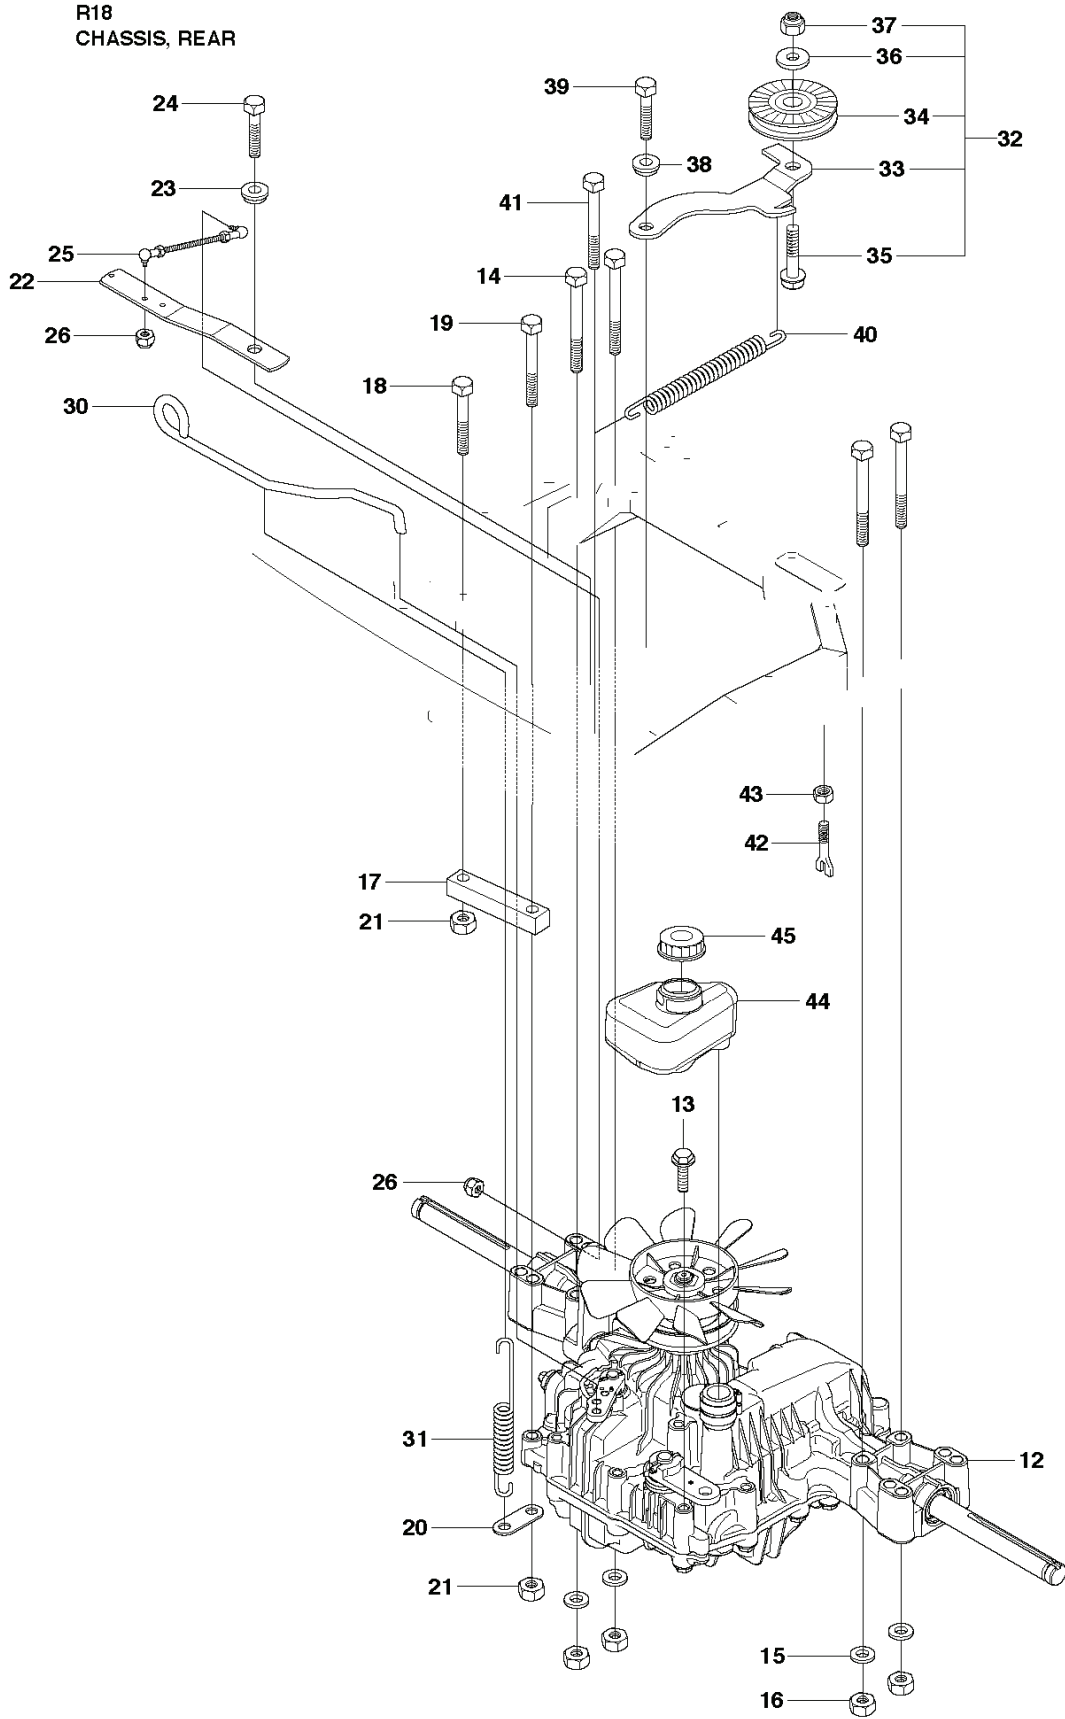

R18
CHASSIS, REAR

REF.	PART NO.	DESCRIPTION	REMARK	QTY.	KIT
12	506986301	TRANSMISSION		1	
13	506558302	SCREW EHHFT		1	
14	725246751	SCREW EHHM		4	
15	734116401	WASHER		4	
16	731231801	HEXAGON NUT		4	
17	506987201	MOMENTFÄSTE		1	
18	725245951	SCREW EHHM		1	
19	725246251	SCREW EHHM		1	
20	506599301	LINK		1	
21	731231801	HEXAGON NUT		2	
22	506987403	LEVER		1	
23	506918702	WASHER		1	
24	725245151	SCREW		1	
25	506987501	ADJUSTMENT ROD		1	
26	732211401	LOCK NUT		2	
30	506988201	FRIKOPPLINGSSTÅNG		1	
31	506834301	SPRING		1	
32	506988401	BELT TENSIONER ASSY		1	
33	506988501	BELT TENSIONER		1	32
34	506946901	PULLEY		1	32
35	725245551	SCREW		1	32
36	734116441	WASHER		1	32
37	732211801	LOCK NUT		1	32
38	506918702	WASHER		1	
39	725245151	SCREW		1	
40	506988601	SPRING		1	
41	725246451	SCREW EHHM		1	
42	506988801	PENDULUM		1	
43	731232051	HEXAGON NUT		1	
44	506989001	EXPANSION TANK		1	
45	506988001	TANK CAP ASSY		1