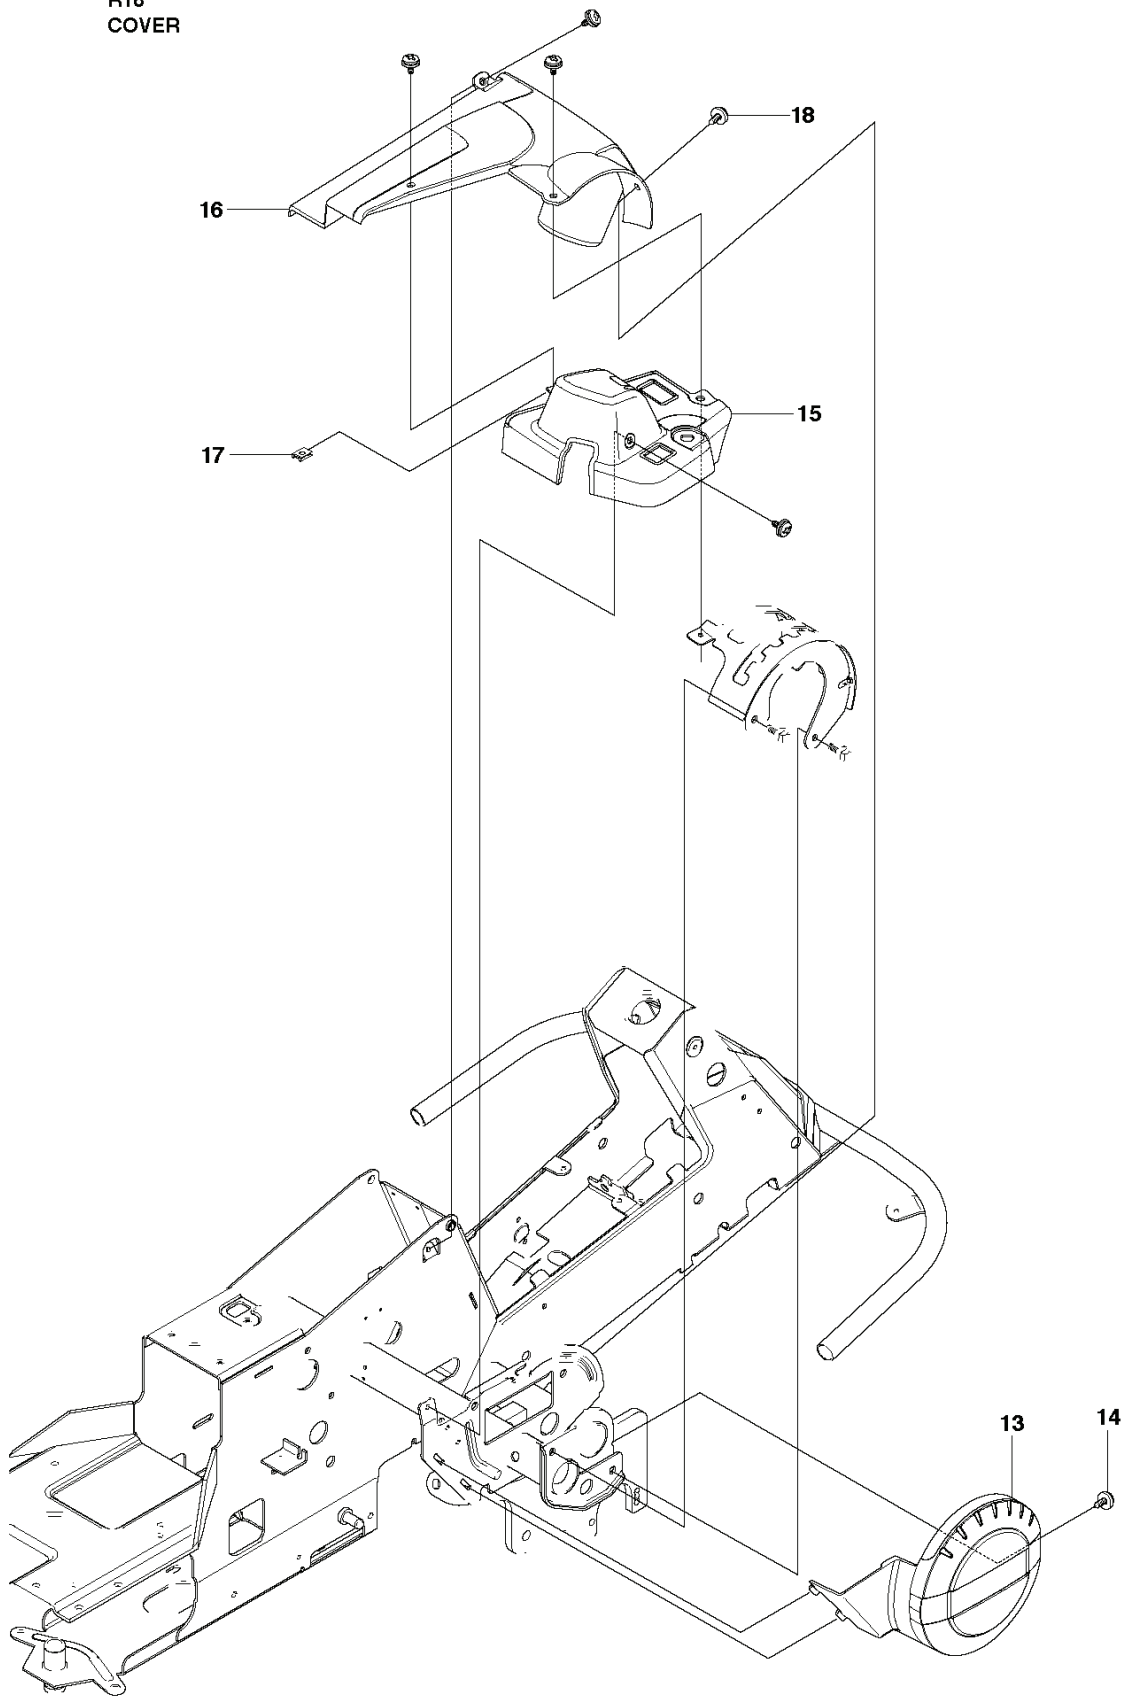

RIDER 18, 966414001, 2010-03

SPARE PARTS LIST

R18
CHASSIS

REF.	PART NO.	DESCRIPTION	REMARK	QTY.	KIT
1	544842301	FRAME		1	
2	544244204	ENGINE FRAME		1	
3	544244401	PLUG		2	
4	506570103	SCREW EHHFM		2	
5	725245171	SCREW EHHM		2	
6	732211801	LOCK NUT		2	
7	535470801	WHEEL AXLE		2	
8	725245961	SCREW EHHFT		2	

R18
CHASSIS, REAR

REF.	PART NO.	DESCRIPTION	REMARK	QTY.	KIT
1	506985803	SPINDLE		0	
2	738210504	BALL BEARING		0	
3	738211004	BALL BEARING		0	
4	735314010	CIRCLIP		0	
5	735312600	CIRCLIP		0	
6	506985901	SWING AXLE		0	
7	735312600	CIRCLIP		0	
8	506773401	WASHER		0	
9	740681421	V-RING		0	
10	535406001	BRACKET		0	
11	506986102	GLIDLAGER		0	10
27	506987701	BRACKET		0	
28	506566501	CLIP		0	
29	725236461	SCREW EHHFT		0	
46	506889901	HITCH		0	
47	725250051	SCREW EHHM		0	
48	544039602	COUNTERWEIGHT		0	

R18
CONTROLS

REF.	PART NO.	DESCRIPTION	REMARK	QTY.	KIT
1	544301501	THROTTLE CONTROL ASSY		1	
2	544301701	WIRE		1	
3	506889101	KNOB		1	
4	725236461	SCREW EHHFT		2	

R18
COVER

REF.	PART NO.	DESCRIPTION	REMARK	QTY.	KIT
13	535502501	CONTROL COVER		1	
14	544400501	SCREW		1	
15	544332103	CONTROL COVER		1	
16	544332202	COVER		1	
17	535429101	SPRING NUT		1	
18	544400501	SCREW		4	

R18
HYDROSTAT

REF.	PART NO.	DESCRIPTION	REMARK	QTY.	KIT
1	506986301	TRANSMISSION		1	
2	506986501	SPRING WASHER		1	
3	506986601	DISTANCE		2	
4	502451901	PULLEY		1	
5	506986801	FAN		1	
6	735311500	CIRCLIP		1	
7	502451601	TUBE		1	
8	506987001	HOSE CLAMP		2	
9	535402807	CLIP		1	1
10	535402832	PLUG		1	1
11	535402829	MAGNET		1	1
12	535402830	HOLDER		1	1
13	535402837	SEALING		2	1
14	502453201	CONTROL LEVER		1	1
15	535402809	PIN RETAINING SCREW		1	1
16	535402817	LEVER		1	1
17	535402816	PIN RETAINING SCREW		1	1
18	535402833	PIN RETAINING SCREW		1	1
19	535402838	LEVER		1	1
20	535402839	SPRING		1	1
21	535402840	PIN RETAINING SCREW		1	1
22	535402841	PIN		1	1