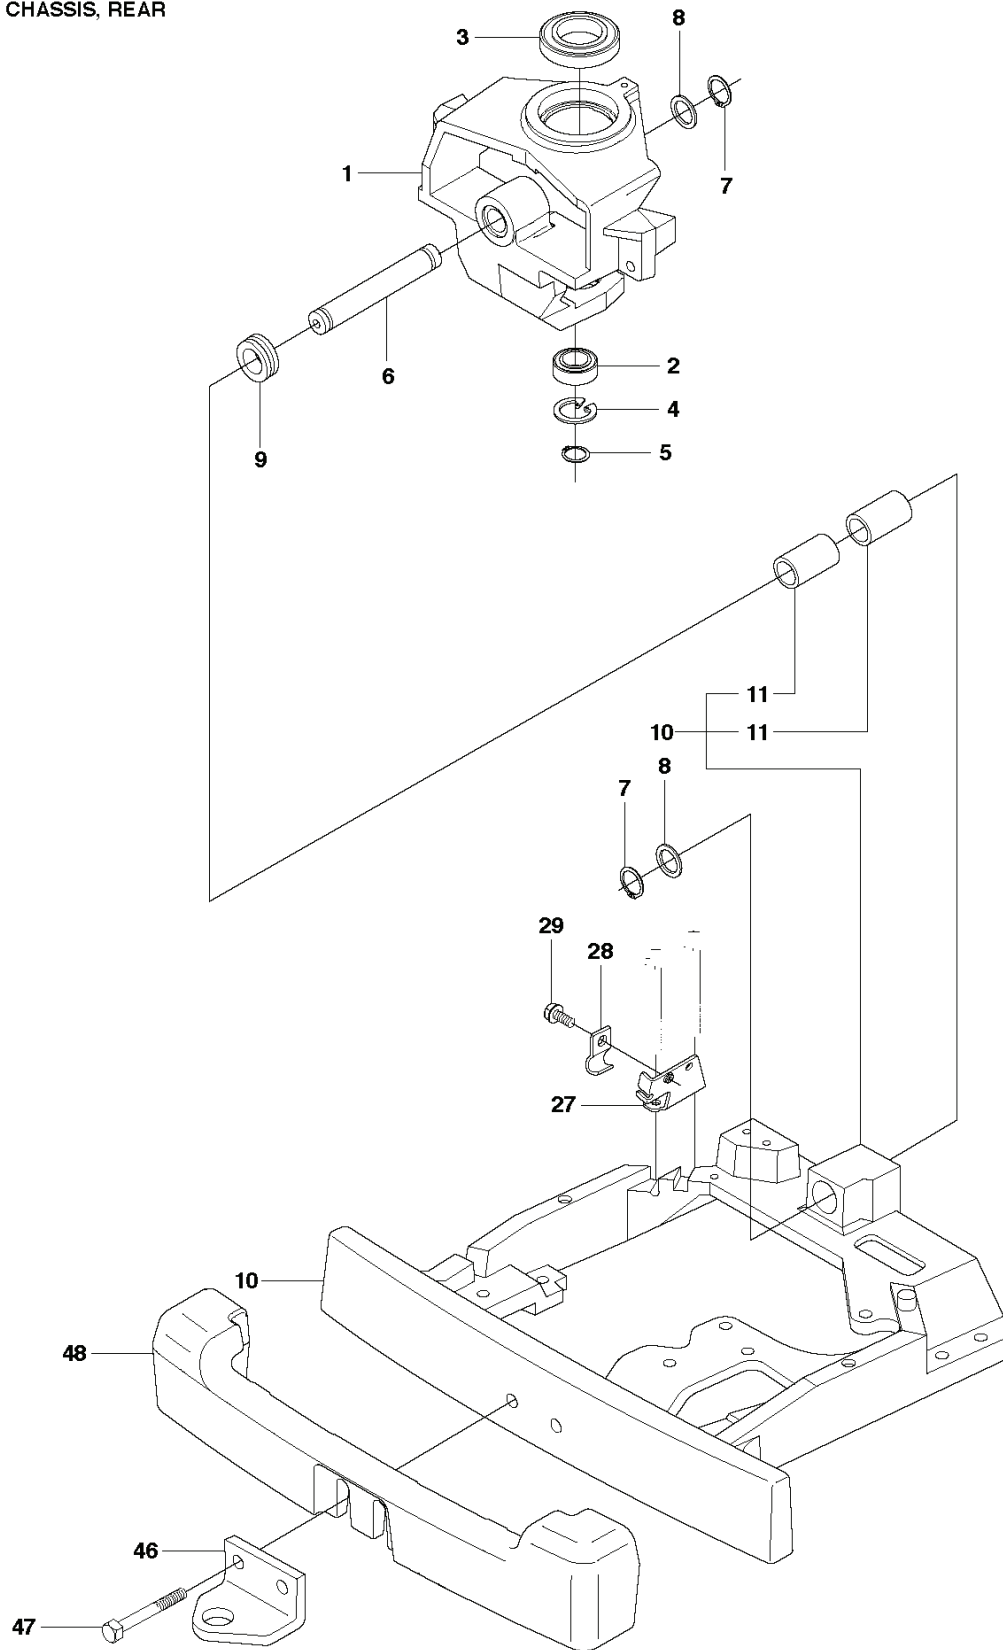

RIDER 18, 966414001, 2010-03

SPARE PARTS LIST

R18
CHASSIS

REF.	PART NO.	DESCRIPTION	REMARK	QTY.	KIT
1	544842301	FRAME		1	
2	544244204	ENGINE FRAME		1	
3	544244401	PLUG		2	
4	506570103	SCREW EHHFM		2	
5	725245171	SCREW EHHM		2	
6	732211801	LOCK NUT		2	
7	535470801	WHEEL AXLE		2	
8	725245961	SCREW EHHFT		2	

R18
CHASSIS, REAR

REF.	PART NO.	DESCRIPTION	REMARK	QTY.	KIT
1	506985803	SPINDLE		0	
2	738210504	BALL BEARING		0	
3	738211004	BALL BEARING		0	
4	735314010	CIRCLIP		0	
5	735312600	CIRCLIP		0	
6	506985901	SWING AXLE		0	
7	735312600	CIRCLIP		0	
8	506773401	WASHER		0	
9	740681421	V-RING		0	
10	535406001	BRACKET		0	
11	506986102	GLIDLAGER		0	10
27	506987701	BRACKET		0	
28	506566501	CLIP		0	
29	725236461	SCREW EHHFT		0	
46	506889901	HITCH		0	
47	725250051	SCREW EHHM		0	
48	544039602	COUNTERWEIGHT		0	

R18
CONTROLS

REF.	PART NO.	DESCRIPTION	REMARK	QTY.	KIT
1	544301501	THROTTLE CONTROL ASSY		1	
2	544301701	WIRE		1	
3	506889101	KNOB		1	
4	725236461	SCREW EHHFT		2	

R18
COVER

REF.	PART NO.	DESCRIPTION	REMARK	QTY.	KIT
13	535502501	CONTROL COVER		1	
14	544400501	SCREW		1	
15	544332103	CONTROL COVER		1	
16	544332202	COVER		1	
17	535429101	SPRING NUT		1	
18	544400501	SCREW		4	

R18
HYDROSTAT

REF.	PART NO.	DESCRIPTION	REMARK	QTY.	KIT
1	506986301	TRANSMISSION		1	
2	506986501	SPRING WASHER		1	
3	506986601	DISTANCE		2	
4	502451901	PULLEY		1	
5	506986801	FAN		1	
6	735311500	CIRCLIP		1	
7	502451601	TUBE		1	
8	506987001	HOSE CLAMP		2	
9	535402807	CLIP		1	1
10	535402832	PLUG		1	1
11	535402829	MAGNET		1	1
12	535402830	HOLDER		1	1
13	535402837	SEALING		2	1
14	502453201	CONTROL LEVER		1	1
15	535402809	PIN RETAINING SCREW		1	1
16	535402817	LEVER		1	1
17	535402816	PIN RETAINING SCREW		1	1
18	535402833	PIN RETAINING SCREW		1	1
19	535402838	LEVER		1	1
20	535402839	SPRING		1	1
21	535402840	PIN RETAINING SCREW		1	1
22	535402841	PIN		1	1