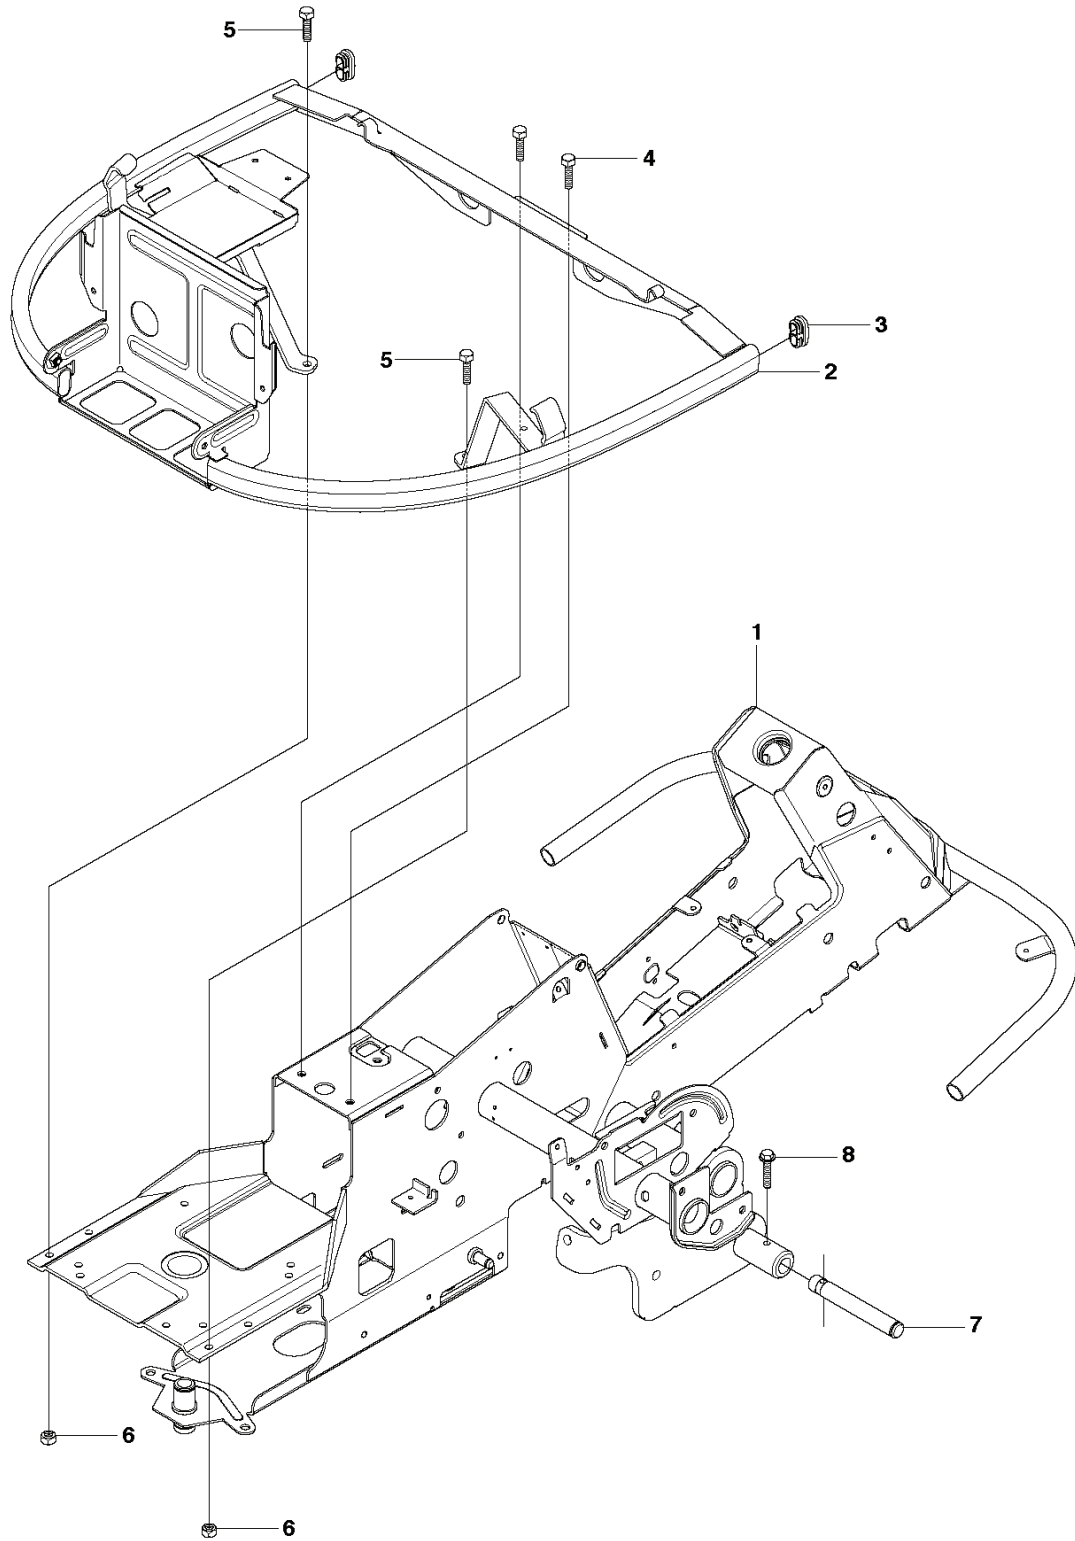

RIDER 18, 966414001, 2010-03

SPARE PARTS LIST

R18
CHASSIS

REF.	PART NO.	DESCRIPTION	REMARK	QTY.	KIT
1	544842301	FRAME		1	
2	544244204	ENGINE FRAME		1	
3	544244401	PLUG		2	
4	506570103	SCREW EHHFM		2	
5	725245171	SCREW EHHM		2	
6	732211801	LOCK NUT		2	
7	535470801	WHEEL AXLE		2	
8	725245961	SCREW EHHFT		2	

R18
CHASSIS, REAR

REF.	PART NO.	DESCRIPTION	REMARK	QTY.	KIT
1	506985803	SPINDLE		0	
2	738210504	BALL BEARING		0	
3	738211004	BALL BEARING		0	
4	735314010	CIRCLIP		0	
5	735312600	CIRCLIP		0	
6	506985901	SWING AXLE		0	
7	735312600	CIRCLIP		0	
8	506773401	WASHER		0	
9	740681421	V-RING		0	
10	535406001	BRACKET		0	
11	506986102	GLIDLAGER		0	10
27	506987701	BRACKET		0	
28	506566501	CLIP		0	
29	725236461	SCREW EHHFT		0	
46	506889901	HITCH		0	
47	725250051	SCREW EHHM		0	
48	544039602	COUNTERWEIGHT		0	

R18
CONTROLS

REF.	PART NO.	DESCRIPTION	REMARK	QTY.	KIT
1	544301501	THROTTLE CONTROL ASSY		1	
2	544301701	WIRE		1	
3	506889101	KNOB		1	
4	725236461	SCREW EHHFT		2	

R18
COVER

REF.	PART NO.	DESCRIPTION	REMARK	QTY.	KIT
13	535502501	CONTROL COVER		1	
14	544400501	SCREW		1	
15	544332103	CONTROL COVER		1	
16	544332202	COVER		1	
17	535429101	SPRING NUT		1	
18	544400501	SCREW		4	