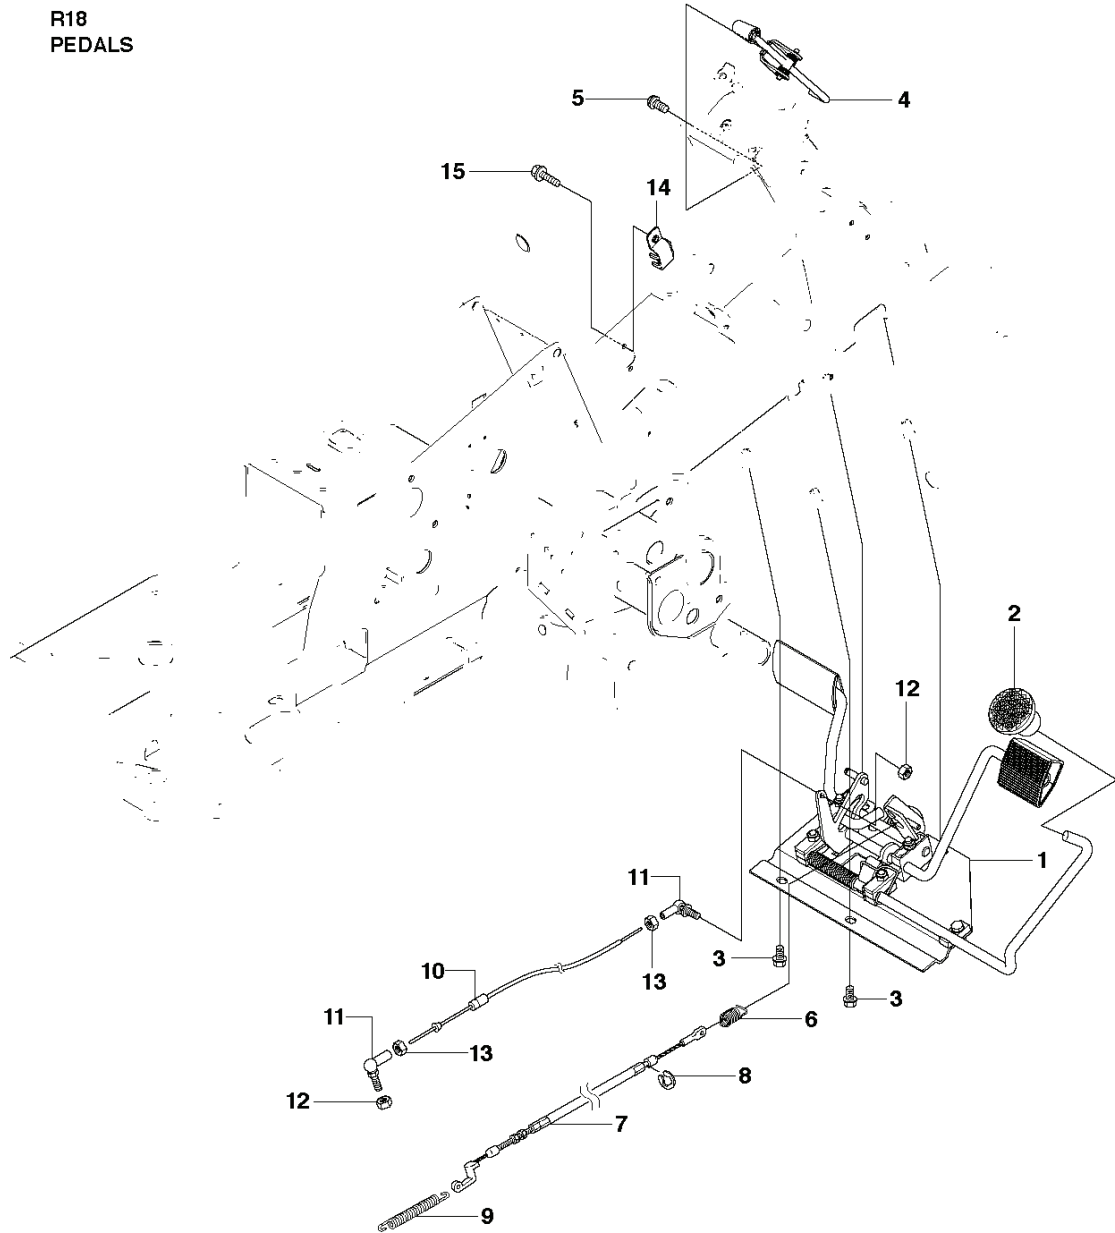

R18
PEDALS

REF.	PART NO.	DESCRIPTION	REMARK	QTY.	KIT
1	544126001	PEDAL PLATE ASSY		1	
2	535473701	KNOB		1	
3	506570104	SCREW EHHFM		4	
4	544403101	BRAKE LEVER ASSY		1	
5	725236461	SCREW EHHFT		2	
6	506946301	BRAKE SPRING		1	
7	506992701	BRAKE WIRE		1	
8	735310920	E-CLIP		1	
9	506535603	DRAW SPRING		1	
10	574411101	CONTROL CABLE		1	
11	506557301	VINKELLAS8 DIN71802		2	
12	732211401	LOCK NUT		2	
13	731231401	HEXAGON NUT		2	
14	522430801	BRACKET		1	
15	725236461	SCREW EHHFT		1