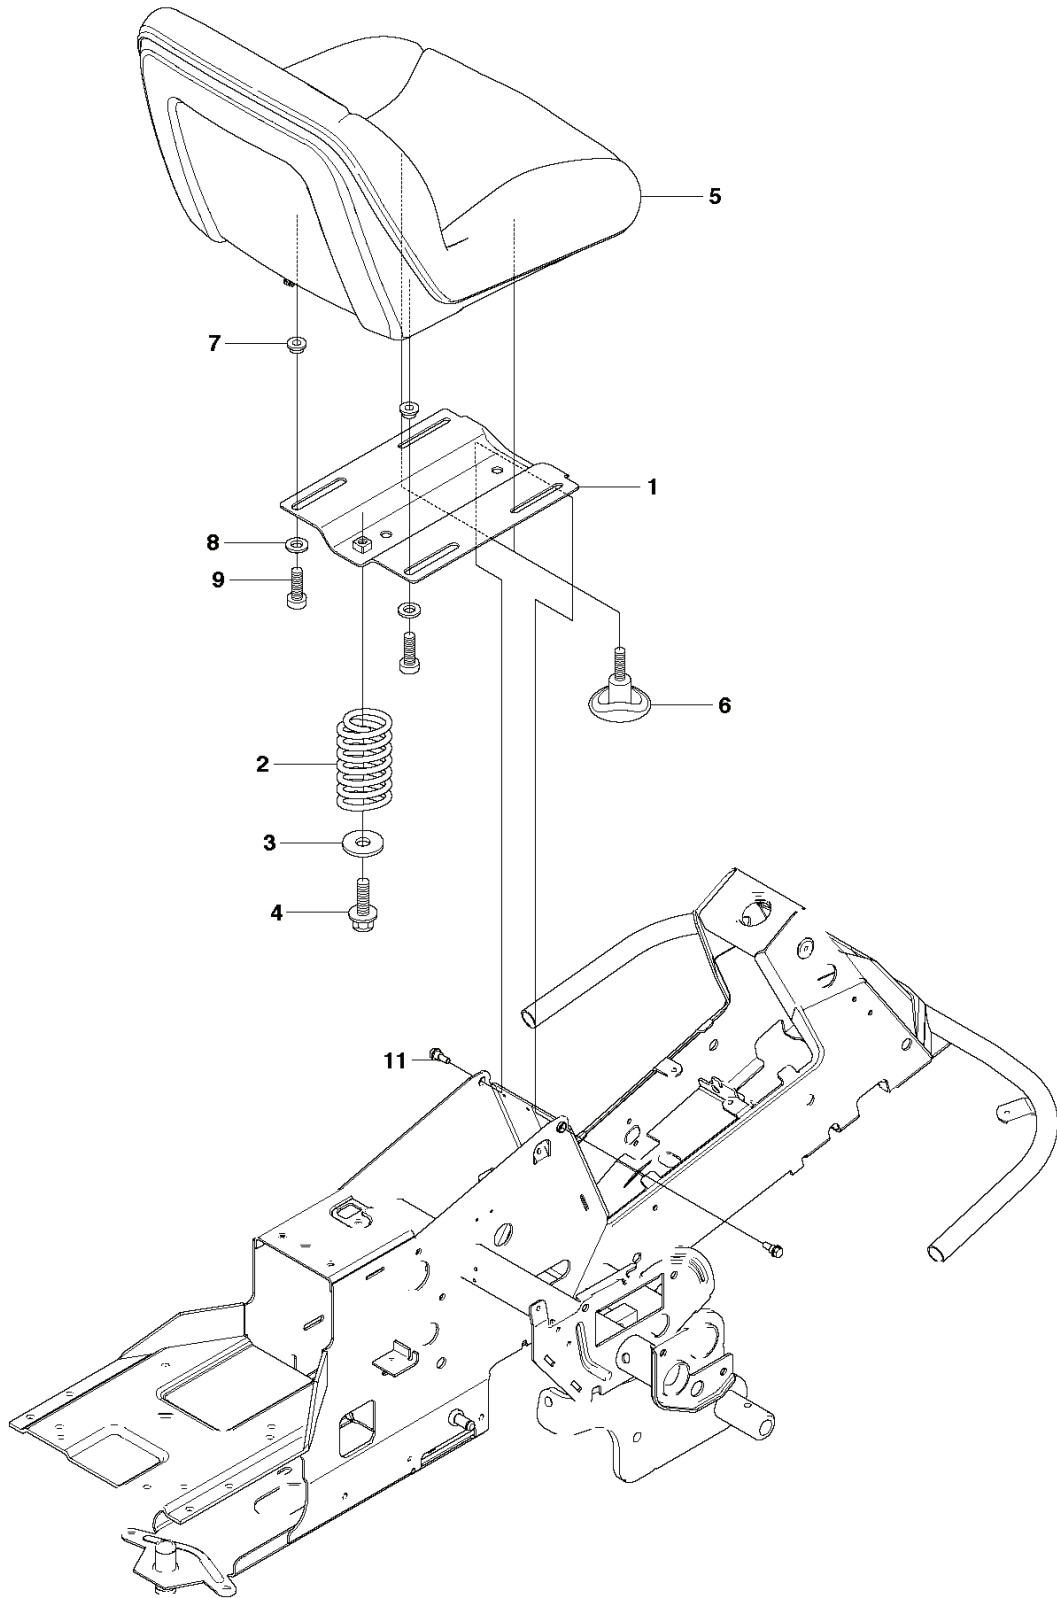

R18
SEAT

REF.	PART NO.	DESCRIPTION	REMARK	QTY.	KIT
1	573995003	SEAT BRACKET		1	
2	506915301	COMPRESSION SPRING		1	
3	734117441	WASHER		1	
4	725249371	SCREW EHHM		1	
5	544433301	SEAT		1	
6	506565501	JUSTERVRED		2	
7	506565301	BUSHING		2	
8	734116441	WASHER		2	
9	506556301	SCREW UNC		2	
11	506597401	SCREW EHHFM		1