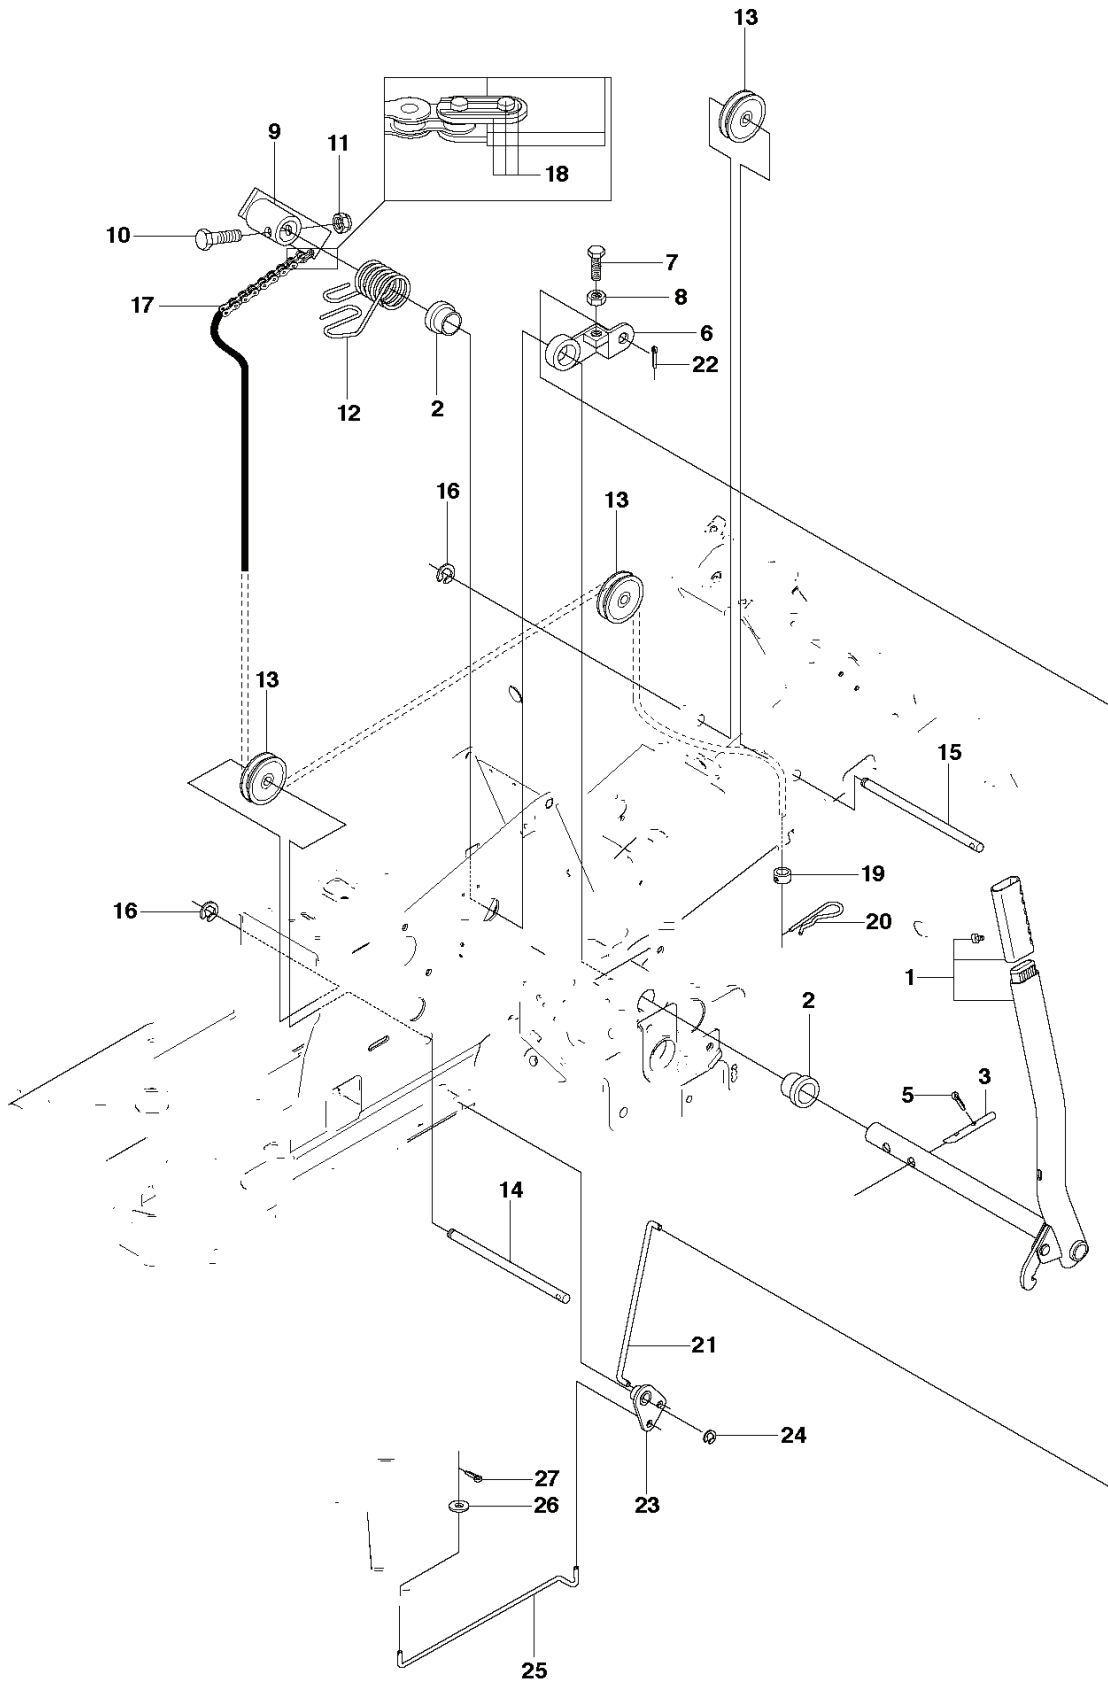

R18
MOWER LIFT

REF.	PART NO.	DESCRIPTION	REMARK	QTY.	KIT
1	501018601	LIFTING LEVER ASSY		1	
2	506556501	BEARING		2	
3	525406601	PEN		1	
5	721618301	SPLIT PIN		1	
6	506784301	LINK ASSY		1	
7	725249751	SCREW		1	
8	731232051	HEXAGON NUT		1	
9	544433601	LIFTING ARM		1	
10	725254251	SCREW EHHM		1	
11	732252201	HEXAGON LOCKING NUT		1	
12	506916801	SPRING		1	
13	506905601	OFFSET PULLEY		2	
14	506905701	SHAFT		1	
15	506905702	SHAFT		1	
16	735311820	E-CLIP		2	
17	506554607	CHAIN		1	
18	506554701	LINKAGE		1	
19	544934201	CHAIN STOP		1	
20	506966601	HAIR PIN COTTER		1	
21	544456901	CONNECTION ROD		1	
22	721618301	SPLIT PIN		1	
23	544378601	LINK		1	
24	735311420	E-CLIP		1	
25	544448801	CONNECTION ROD		1	
26	734116441	WASHER		1	
27	721618301	SPLIT PIN		1