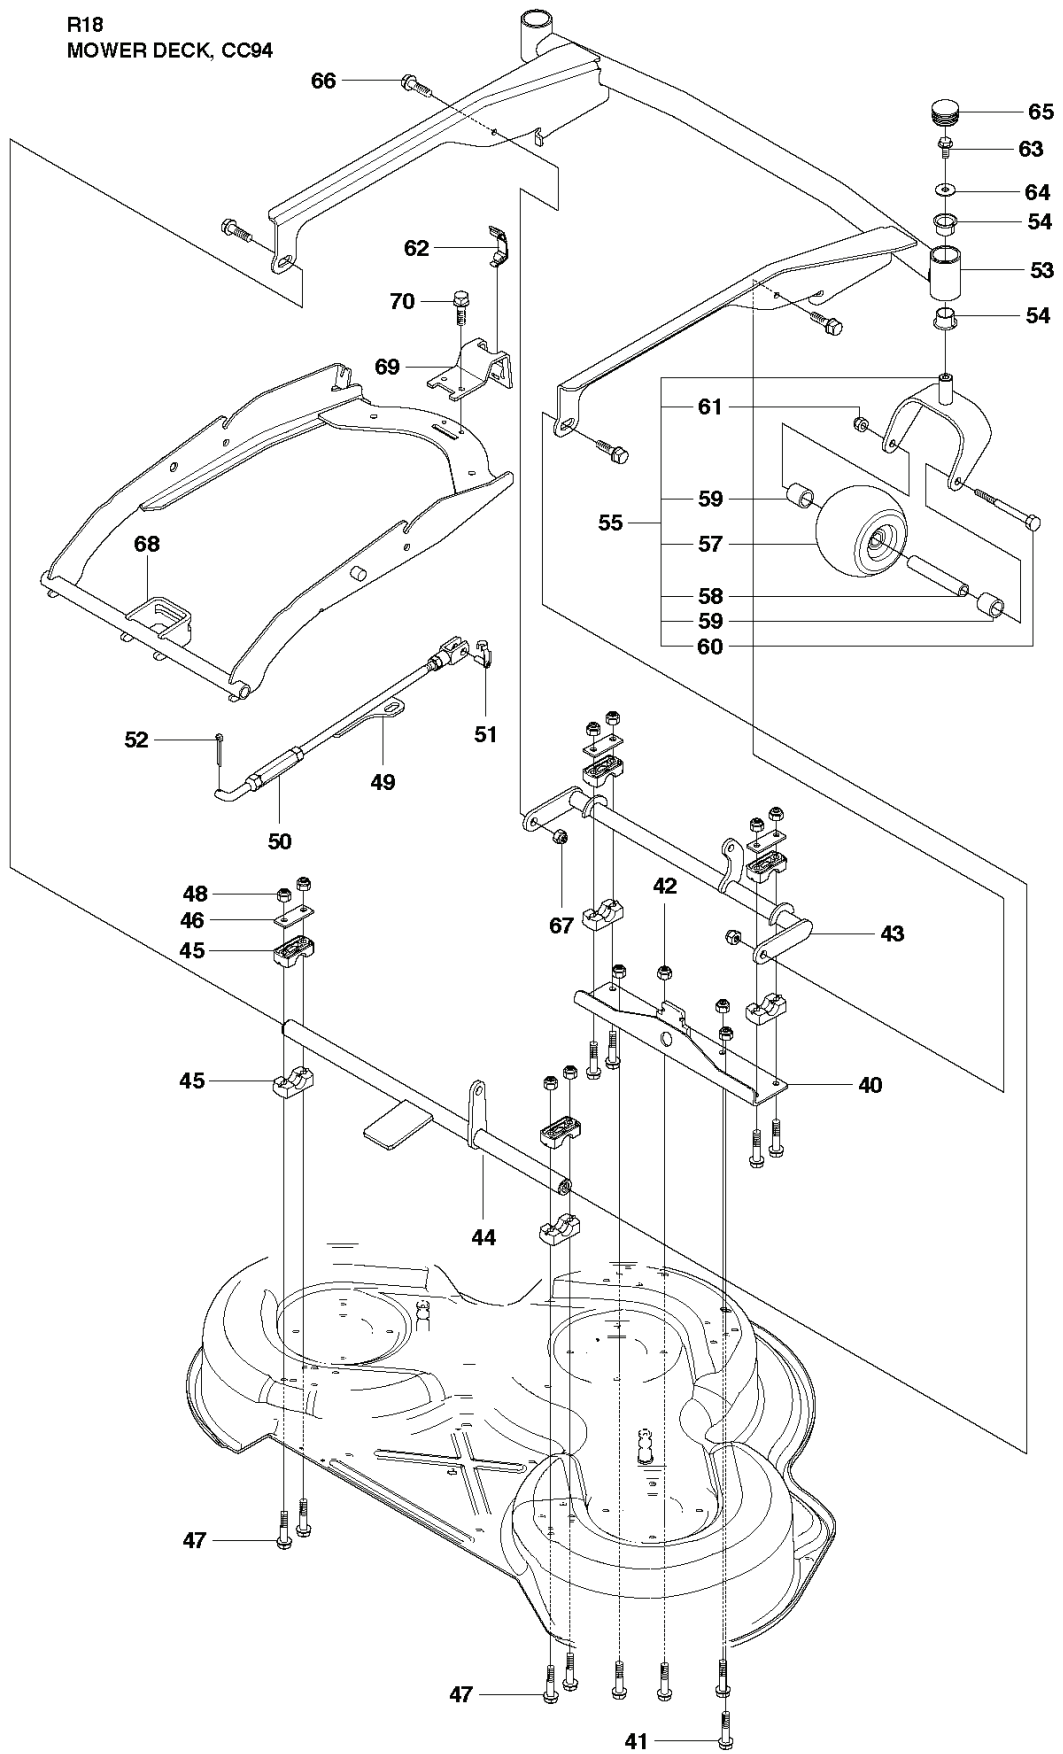

R18
MOWER DECK, CC94

REF.	PART NO.	DESCRIPTION	REMARK	QTY.	KIT
40	523095301	BRACKET		1	
41	725245171	SCREW EHHM		4	
42	732211801	LOCK NUT		4	
43	502641802	CROSS BAR		1	
44	523094501	CROSS BAR		1	
45	506869601	BEARING		8	
46	506813801	REINFORCING PLATE		4	
47	725246151	SCREW EHHM		8	
48	732211801	LOCK NUT		8	
49	523114201	PARALLEL ROD ASSY		1	
50	502642301	PARALLEL ROD		1	
51	506839801	GAFFELLANK		1	
52	721618301	SPLIT PIN		1	
53	523086501	DECK FRAME		1	
54	574561901	BEARING		4	
55	574210101	PIVOT WHEEL ASSY		2	
57	506963001	WHEEL ASSY		1	55
58	506810802	TUBE		1	55
59	506874102	SPACER		2	55
60	725251951	SCREW EHHM		1	55
61	732212051	NUT		1	55
62	503894703	SNAP LOCKING		2	
63	506570104	SCREW EHHFM		2	
64	734116441	WASHER		2	
65	574034801	PLUG		2	
66	506597401	SCREW EHHFM		4	
67	732211801	LOCK NUT		2	
68	523087501	DECK ATTACHMENT		1	
69	523114601	LOCK		1	
70	725236861	SCREW EHHFT		2