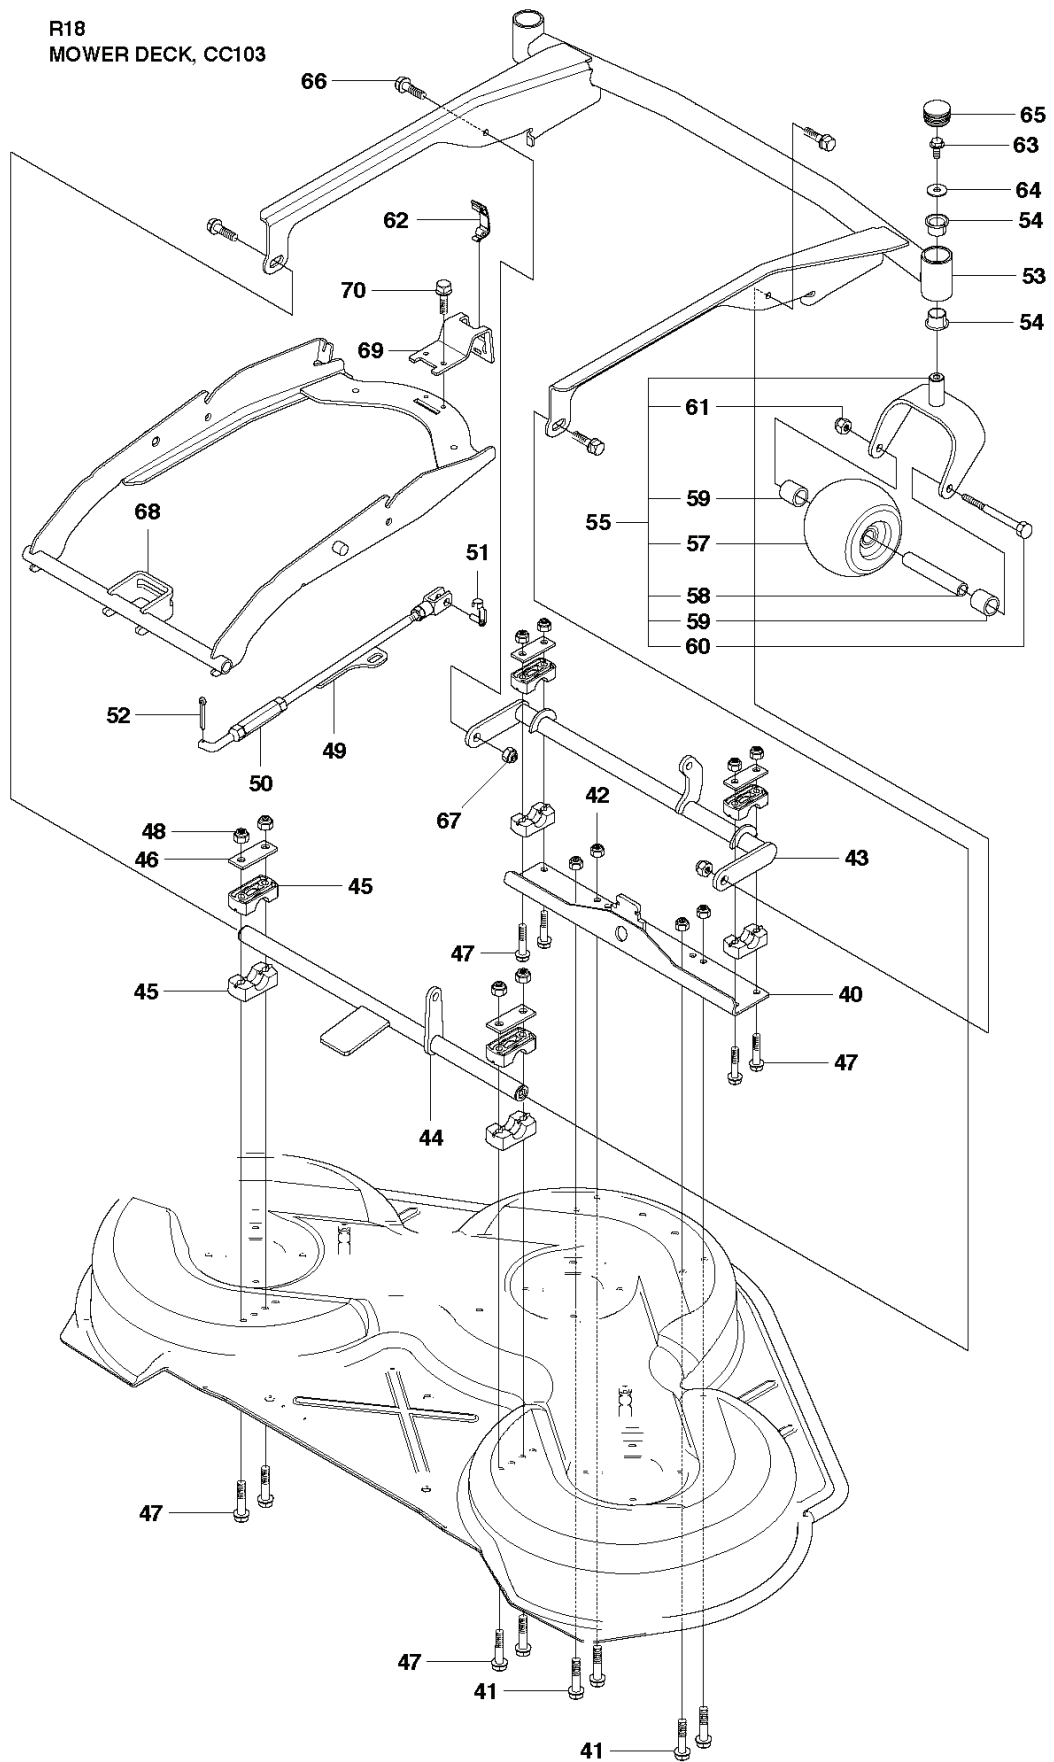

R18
MOWER DECK, CC103

REF.	PART NO.	DESCRIPTION	REMARK	QTY.	KIT
40	523095301	BRACKET		1	
41	725245171	SCREW EHHM		4	
42	732211801	LOCK NUT		4	
43	502641805	CROSS BAR		1	
44	523094503	CROSS BAR		1	
45	506869601	BEARING		8	
46	506813801	REINFORCING PLATE		4	
47	725246151	SCREW EHHM		8	
48	732211801	LOCK NUT		8	
49	523114201	PARALLEL ROD ASSY		1	
50	502642301	PARALLEL ROD		1	
51	506839801	GAFFELLANK		1	
52	721618301	SPLIT PIN		1	
53	523086503	DECK FRAME		1	
54	574561901	BEARING		4	
55	574210101	PIVOT WHEEL ASSY		2	
57	506963001	WHEEL ASSY		1	55
58	506810802	TUBE		1	55
59	506874102	SPACER		2	55
60	725251951	SCREW EHHM		1	55
61	732212051	NUT		1	55
62	503894703	SNAP LOCKING		1	
63	506570104	SCREW EHHFM		2	
64	734116441	WASHER		2	
65	574034801	PLUG		2	
66	506597401	SCREW EHHFM		4	
67	732211801	LOCK NUT		2	
68	523087501	DECK ATTACHMENT		1	
69	523114601	LOCK		1	
70	725236861	SCREW EHHFT		2