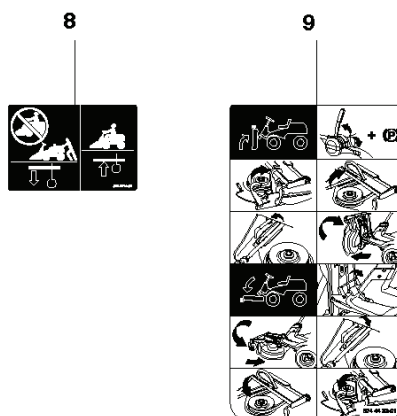

R R18
DECALS

REF.	PART NO.	DESCRIPTION	REMARK	QTY.	KIT
1	544438601	LABEL		1	
2	544438701	LABEL		1	
3	544438901	LABEL		1	
4	544439002	LABEL		1	
5	544439201	LABEL		1	
6	544833601	LABEL		1	
7	505217701	LABEL		1	
8	544211401	LABEL		1	
9	574443201	LABEL		1	
10	575226901	DECAL		1	
11	575226902	DECAL		1