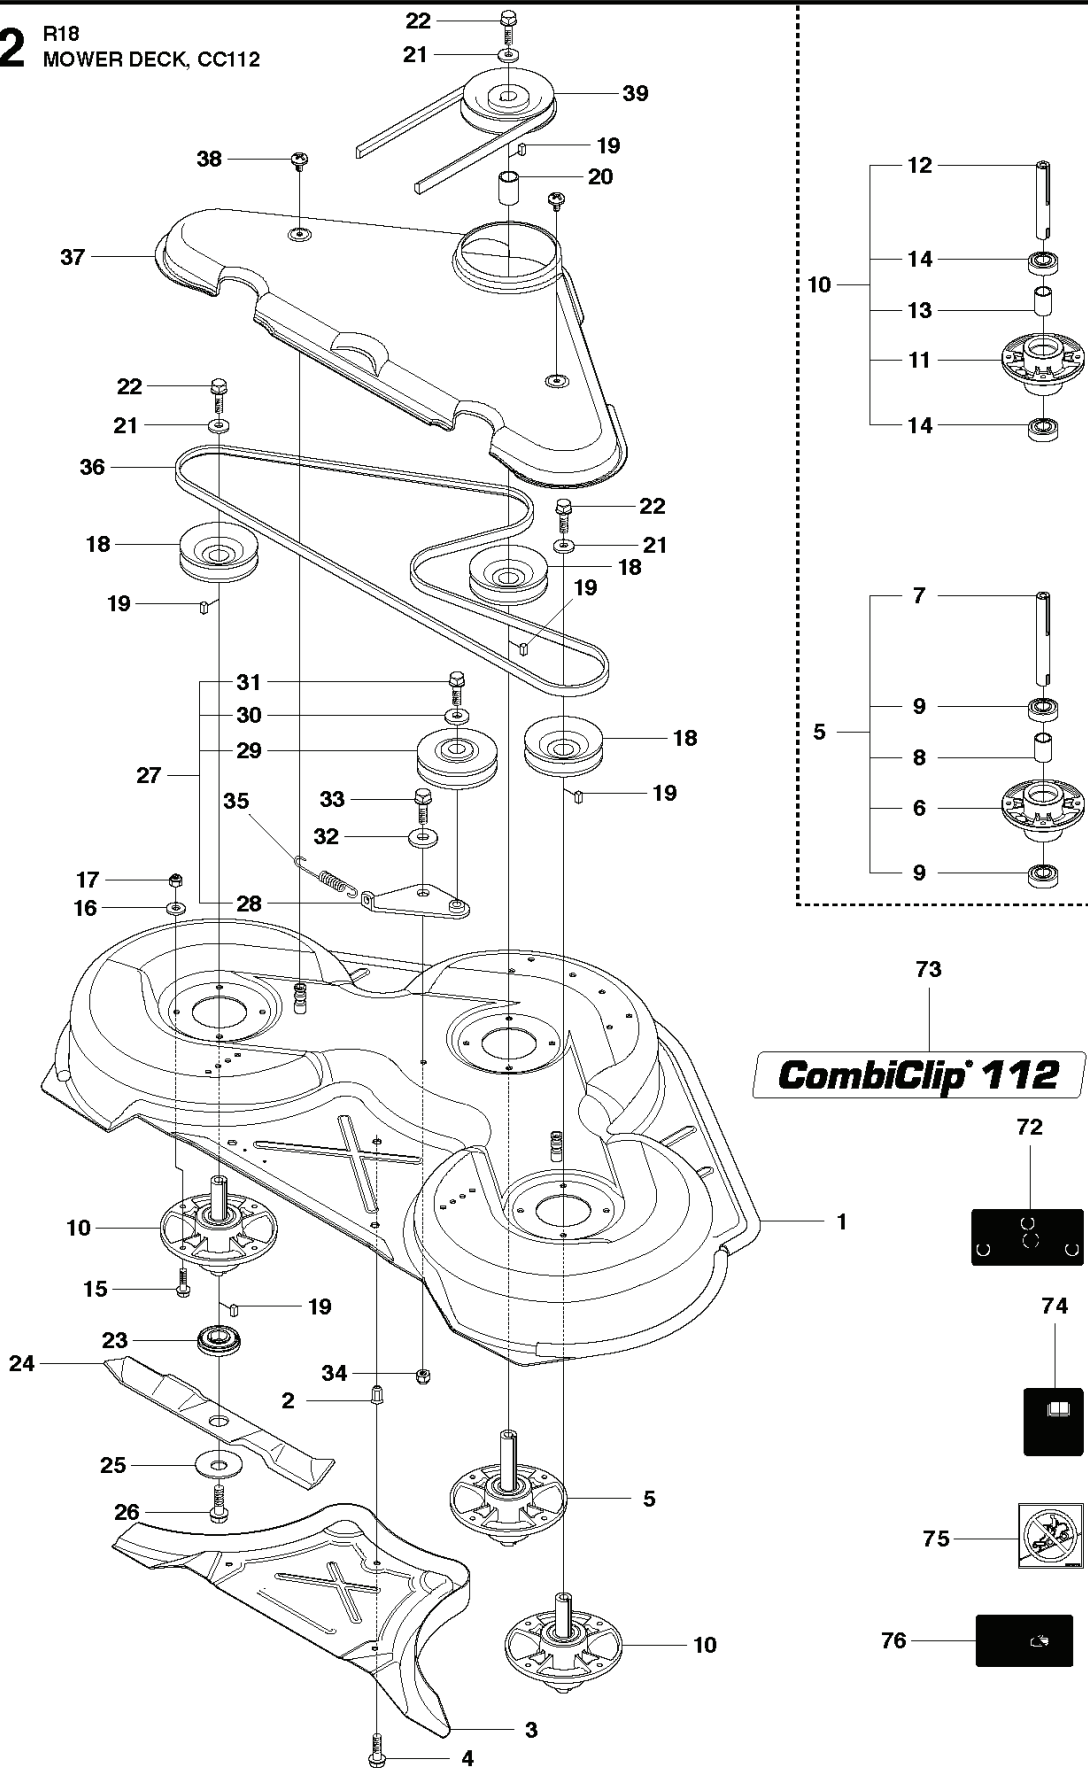

V2 R18
MOWER DECK, CC112

CombiClip 112

REF.	PART NO.	DESCRIPTION	REMARK	QTY.	KIT
1	574209501	CUTTING DECK		1	
2	506916201	NUT		1	
3	544449301	PLUG		1	
4	506570104	SCREW EHHFM		1	
5	544065902	BLADE HOUSING ASSY		1	
6	544067801	BEARING HOUSING		1	5
7	544067901	SHAFT		1	5
8	544068001	SPACING SLEEVE		1	5
9	738230434	BALL BEARING		2	5
10	544065901	BLADE HOUSING ASSY		2	
11	544067801	BEARING HOUSING		1	10
12	535428702	SHAFT		1	10
13	535428801	SPACER		1	10
14	738230434	BALL BEARING		2	10
15	535423801	SCREW RSQM		12	
16	734116401	WASHER		12	
17	732211801	LOCK NUT		12	
18	506922101	PULLEY		3	
19	506533501	PARALLEL KEY		7	
20	544068002	SPACING SLEEVE		1	
21	734117441	WASHER		3	
22	544114101	SCREW EHHM		3	
23	535504202	ADAPTER		3	
24	504188110	BLADE		3	
25	506792301	KNIFE PLATE		3	
26	544114101	SCREW EHHM		3	
27	506540701	BELT TENSIONER ASSY		1	
28	506519501	SPÄNNARM KPL.		1	27
29	506532701	PULLEY		1	27
30	734116441	WASHER		1	27
31	506558302	SCREW EHHFT		1	27
32	506918702	WASHER		1	
33	725245171	SCREW EHHM		1	
34	732211801	LOCK NUT		1	
35	506533101	SPRING		1	
36	535411901	BELT		1	
37	544096201	BELT COVER		1	
38	544400501	SCREW		2	
39	506778601	PULLEY		1	
72	506789701	LABEL		1	
73	574210303	DECAL		1	
74	506929001	LABEL		1	
76	574510001	DECAL		1