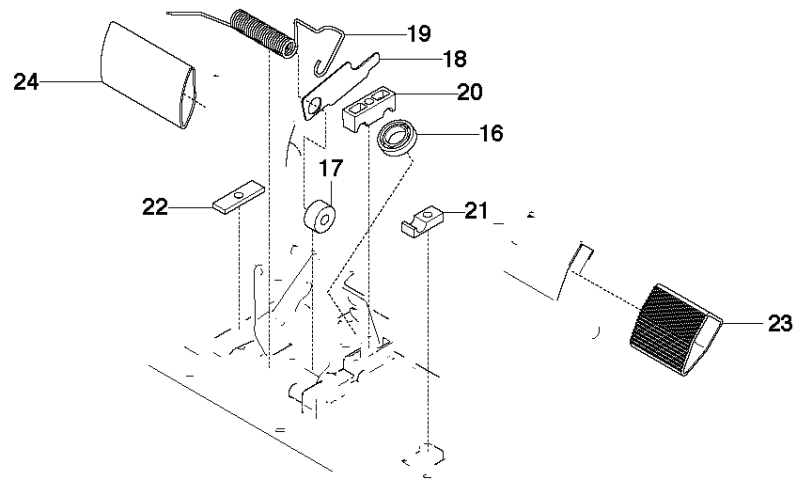

R18
MOWER DECK, CC94

REF.	PART NO.	DESCRIPTION	REMARK	QTY.	KIT
40	523095301	BRACKET		1	
41	725245171	SCREW EHHM		4	
42	732211801	LOCK NUT		4	
43	502641802	CROSS BAR		1	
44	523094501	CROSS BAR		1	
45	506869601	BEARING		8	
46	506813801	REINFORCING PLATE		4	
47	725246151	SCREW EHHM		8	
48	732211801	LOCK NUT		8	
49	523114201	PARALLEL ROD ASSY		1	
50	502642301	PARALLEL ROD		1	
51	506839801	GAFFELLANK		1	
52	721618301	SPLIT PIN		1	
53	523086501	DECK FRAME		1	
54	574561901	BEARING		4	
55	574210101	PIVOT WHEEL ASSY		2	
57	506963001	WHEEL ASSY		1	55
58	506810802	TUBE		1	55
59	506874102	SPACER		2	55
60	725251951	SCREW EHHM		1	55
61	732212051	NUT		1	55
62	503894703	SNAP LOCKING		2	
63	506570104	SCREW EHHFM		2	
64	734116441	WASHER		2	
65	574034801	PLUG		2	
66	506597401	SCREW EHHFM		4	
67	732211801	LOCK NUT		2	
68	523087501	DECK ATTACHMENT		1	
69	523114601	LOCK		1	
70	725236861	SCREW EHHFT		2	

R18
PEDALS

REF.	PART NO.	DESCRIPTION	REMARK	QTY.	KIT
1	544126001	PEDAL PLATE ASSY		1	
2	535473701	KNOB		1	
3	506570104	SCREW EHHFM		4	
4	544403101	BRAKE LEVER ASSY		1	
5	725236461	SCREW EHHFT		2	
6	506946301	BRAKE SPRING		1	
7	506992701	BRAKE WIRE		1	
8	735310920	E-CLIP		1	
9	506535603	DRAW SPRING		1	
10	574411101	CONTROL CABLE		1	
11	506557301	VINKELLAS8 DIN71802		2	
12	732211401	LOCK NUT		2	
13	731231401	HEXAGON NUT		2	
14	522430801	BRACKET		1	
15	725236461	SCREW EHHFT		1	