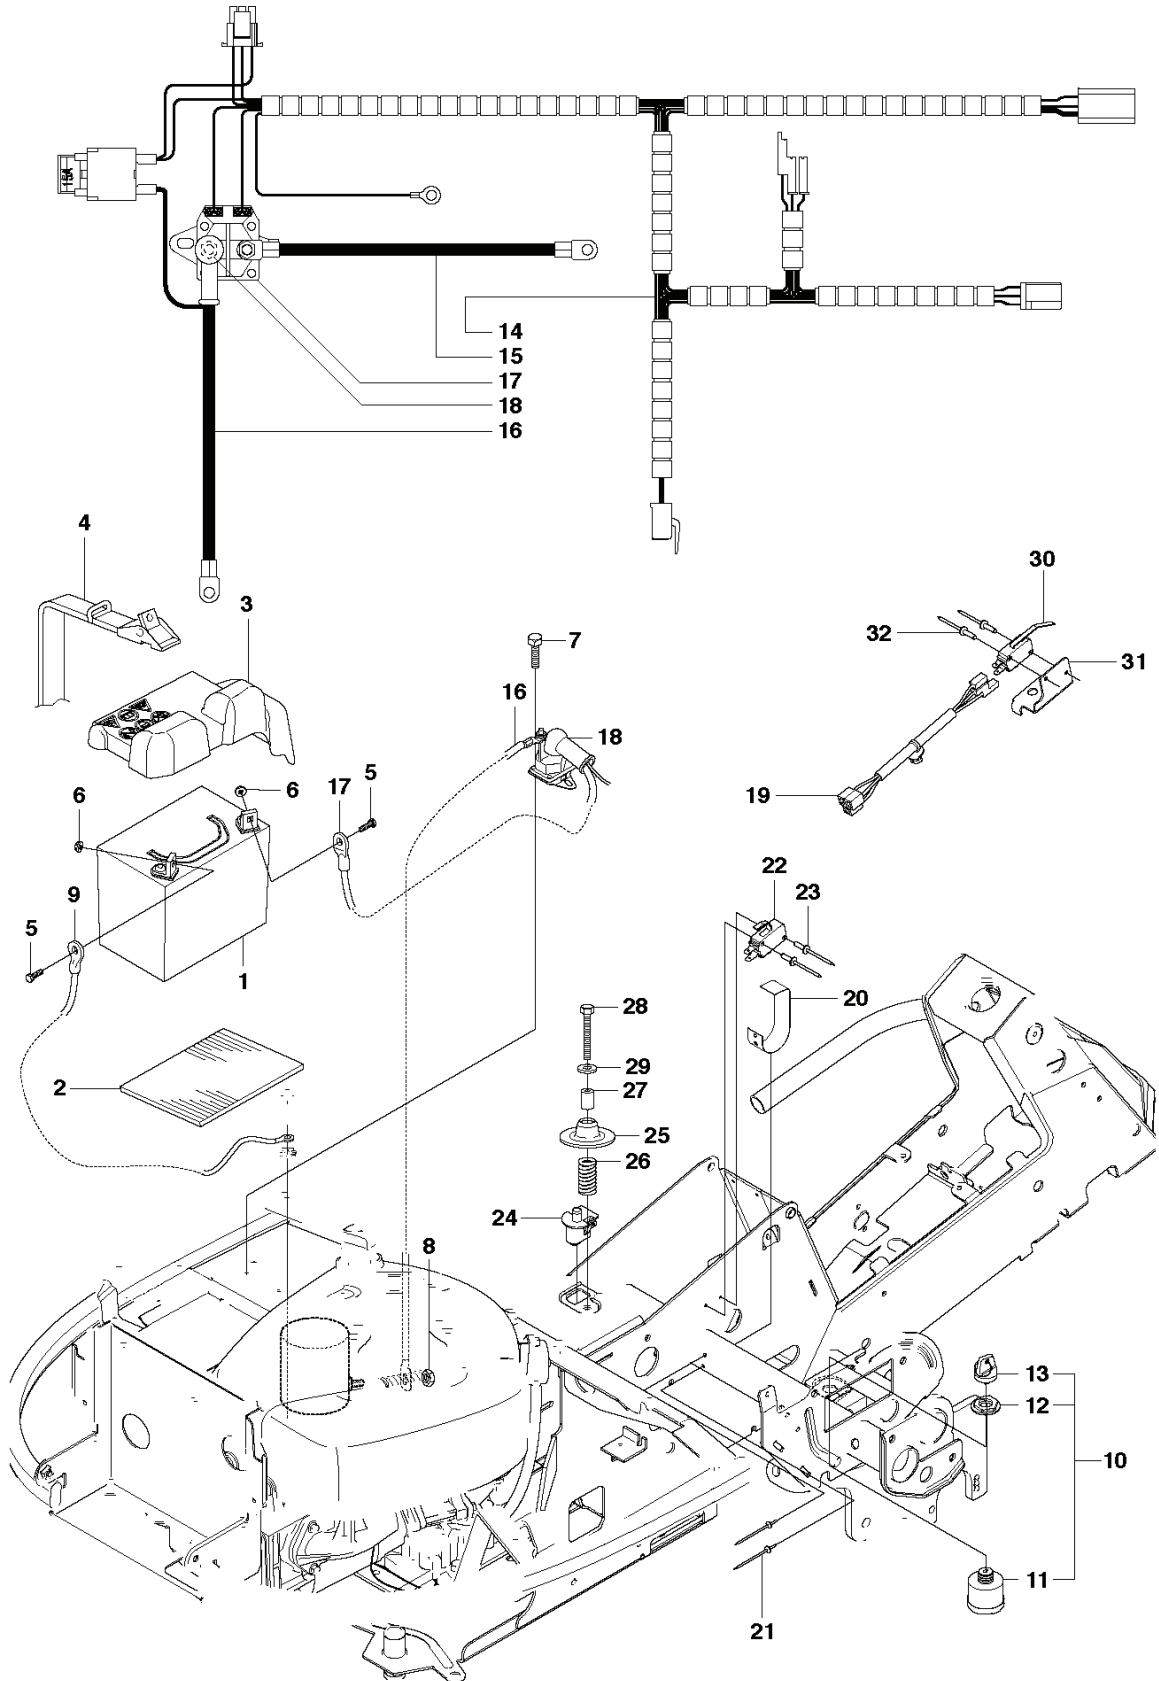

R18
ELECTRICAL

REF.	PART NO.	DESCRIPTION	REMARK	QTY.	KIT
1	510138501	BATTERY		1	
2	535441101	BATTERY MAT		1	
3	510026901	COVER		1	
4	506836802	BELT		1	
5	522622101	SCREW EHHM		1	
6	522624301	NUT		1	
7	725236461	SCREW EHHFT		1	
8	506899801	NUT		1	
9	544967603	CABLE		1	
10	544442101	IGNITION SWITCH		1	
11	544442201	IGNITION SWITCH		1	10
12	544442301	NUT		1	10
13	544442401	IGNITION KEY		1	10
14	544926301	WIRING		1	
15	544928601	CABLE		1	
16	544926104	CABLE		1	
17	544439801	RELAY		1	
18	506899801	NUT		2	
19	576185401	WIRING		1	
20	506909301	PLATE SPRING		1	
21	722783902	BLIND RIVET		2	
22	535469101	SWITCH		1	
23	544440701	RIVET		2	
24	506909601	SWITCH		1	
25	506909701	SPRING WASHER		1	
26	544441201	SPRING		1	
27	506909902	SPACING TUBE		1	
28	725246051	SCREW EHHM		1	
29	734116401	WASHER		1	
30	544415501	SWITCH		1	
31	544415701	BRACKET		1	
32	544440701	RIVET		2