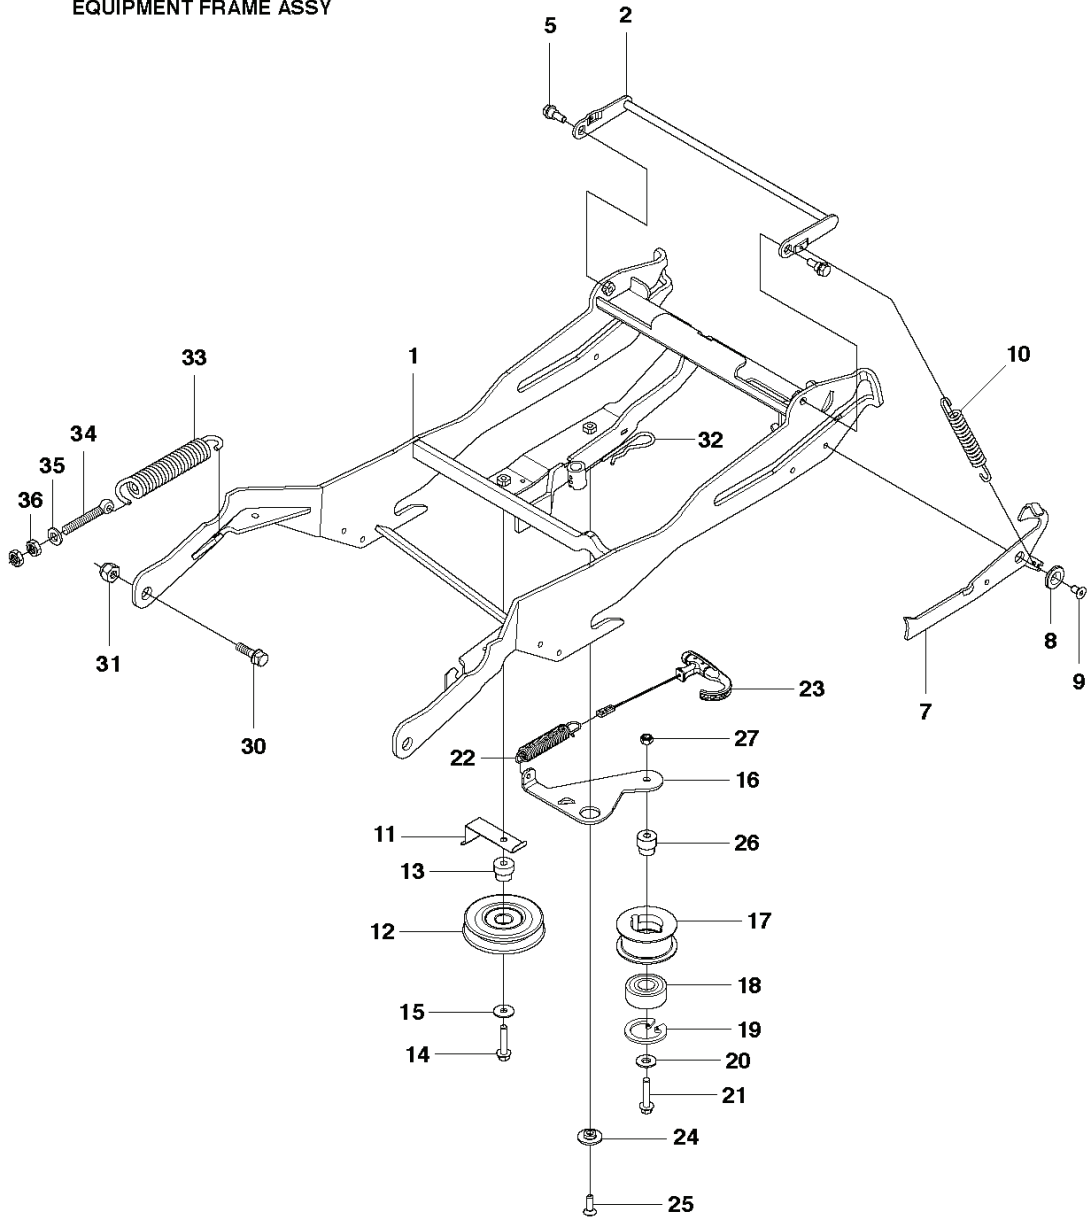

R18
EQUIPMENT FRAME ASSY

REF.	PART NO.	DESCRIPTION	REMARK	QTY.	KIT
1	523064201	EQUIPMENT FRAME		1	
2	525475901	HOOK		1	
5	506597401	SCREW EHHFM		2	
7	523116602	LEVER		1	
8	506918701	WASHER		1	
9	725644801	SCREW IHCSFM		1	
10	506535603	DRAW SPRING		1	
11	525486701	BELT GUIDE		1	
12	506974801	PULLEY		1	
13	506826802	BUSHING		1	
14	725245951	SCREW EHHM		1	
15	734116441	WASHER		1	
16	523083701	SHEET		1	
17	597509002	PULLEY		1	
18	738210404	BALL BEARING		1	
19	735313810	CIRCLIP		1	
20	734116441	WASHER		1	
21	725245951	SCREW EHHM		1	
22	504622401	SPRING		1	
23	504622102	HANDLE ASSY		1	
24	505451701	WASHER		1	
25	725645301	SCREW IHCSFM		1	
26	535484801	BUSHING		1	
27	732211801	LOCK NUT		1	
30	506895801	COLLAR SCREW		2	
31	732252201	HEXAGON LOCKING NUT		2	
32	506966601	HAIR PIN COTTER		1	
33	506837601	SPRING		2	
34	506837701	RING BOLT		2	
35	734117201	WASHER		2	
36	731232051	HEXAGON NUT		4