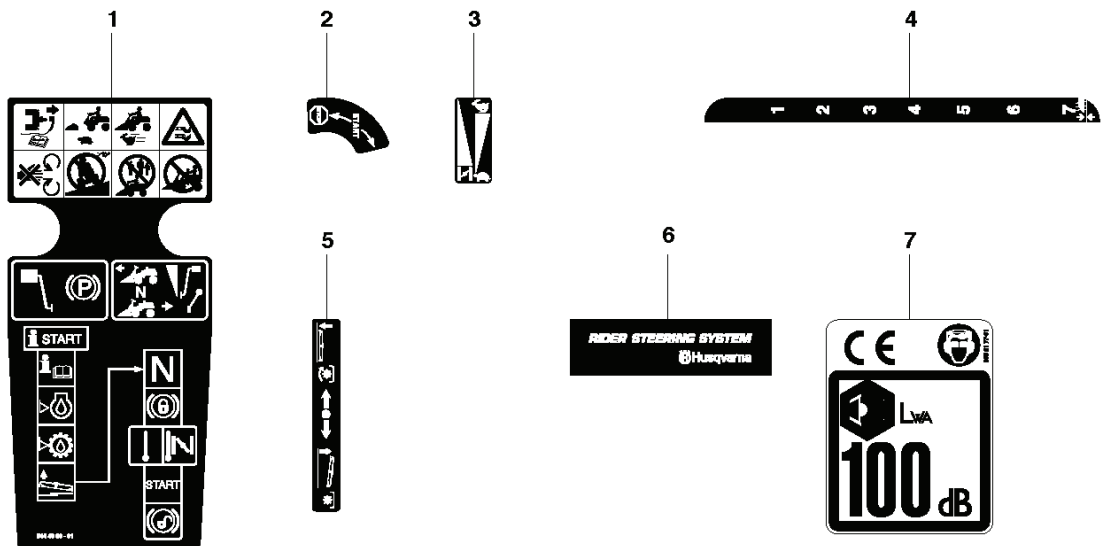

R R18
DECALS

REF.	PART NO.	DESCRIPTION	REMARK	QTY.	KIT
1	544438601	LABEL		1	
2	544438701	LABEL		1	
3	544438901	LABEL		1	
4	544439002	LABEL		1	
5	544439201	LABEL		1	
6	544833601	LABEL		1	
7	505217701	LABEL		1	
8	544211401	LABEL		1	
9	574443201	LABEL		1	
10	575226901	DECAL		1	
11	575226902	DECAL		1