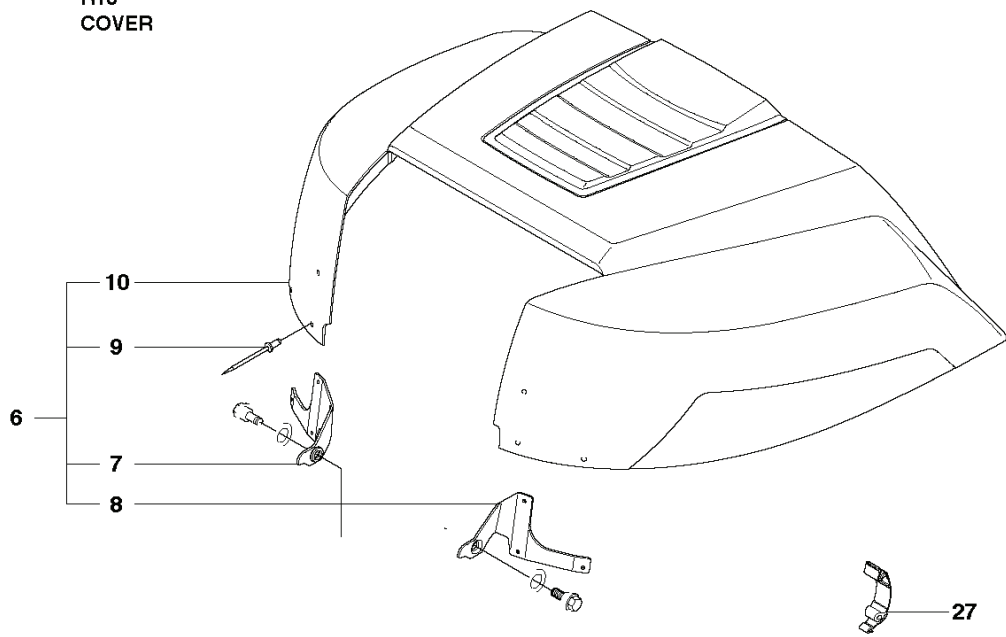

R18
COVER

REF.	PART NO.	DESCRIPTION	REMARK	QTY.	KIT
6	544245004	ENGINE HOOD ASSY		1	
7	544245101	HINGE		1	6
8	544245102	HINGE		1	6
9	722795402	RIVET		6	6
10	544245202	ENGINE HOOD ASSY		1	
19	544373901	COVER		1	
20	544400501	SCREW		2	
27	503894703	SNAP LOCKING		1