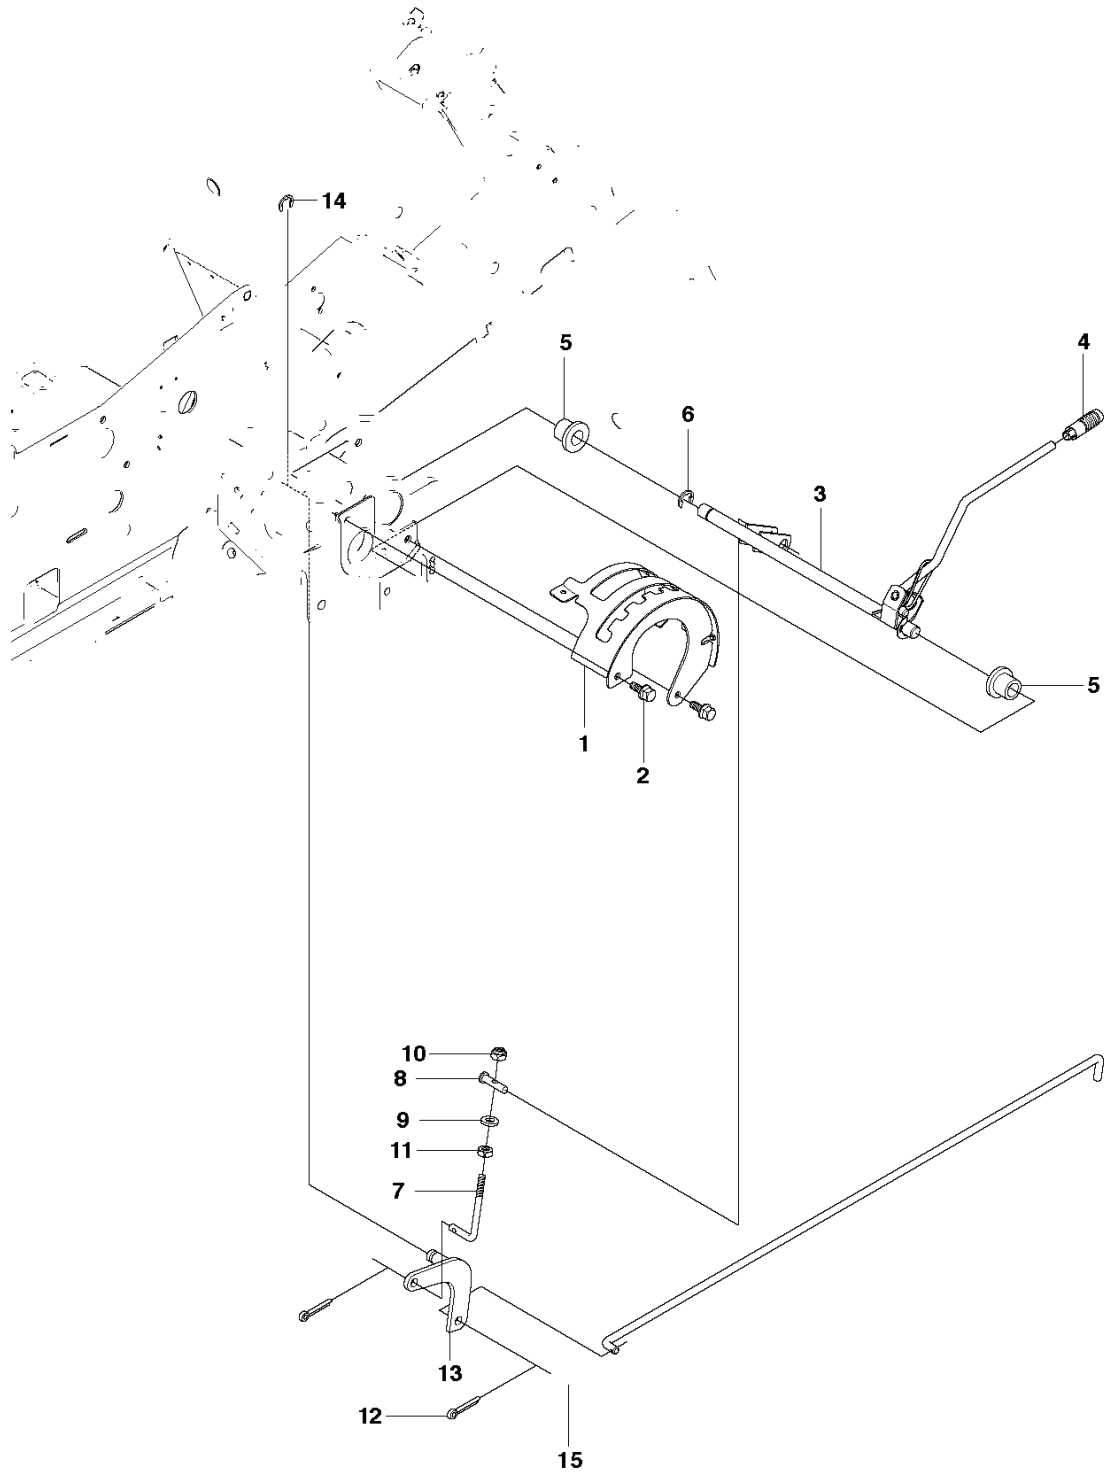

R18
HEIGHT ADJUSTMENT

REF.	PART NO.	DESCRIPTION	REMARK	QTY.	KIT
1	535501401	CONTROL PLATE		1	
2	506570103	SCREW EHHFM		2	
3	504734501	ADJUSTER		1	
4	506542001	HANDLE		1	
5	506554301	BEARING		2	
6	735312220	E-CLIP		1	
7	506908201	HEIGHT ROD		1	
8	506784601	PEN		1	
9	734117201	WASHER		1	
10	732211801	LOCK NUT		1	
11	731231801	HEXAGON NUT		1	
12	721618301	SPLIT PIN		2	
13	525476001	ADJUSTER		1	
14	735311520	E-CLIP		1	
15	523114501	CONNECTION ROD		1