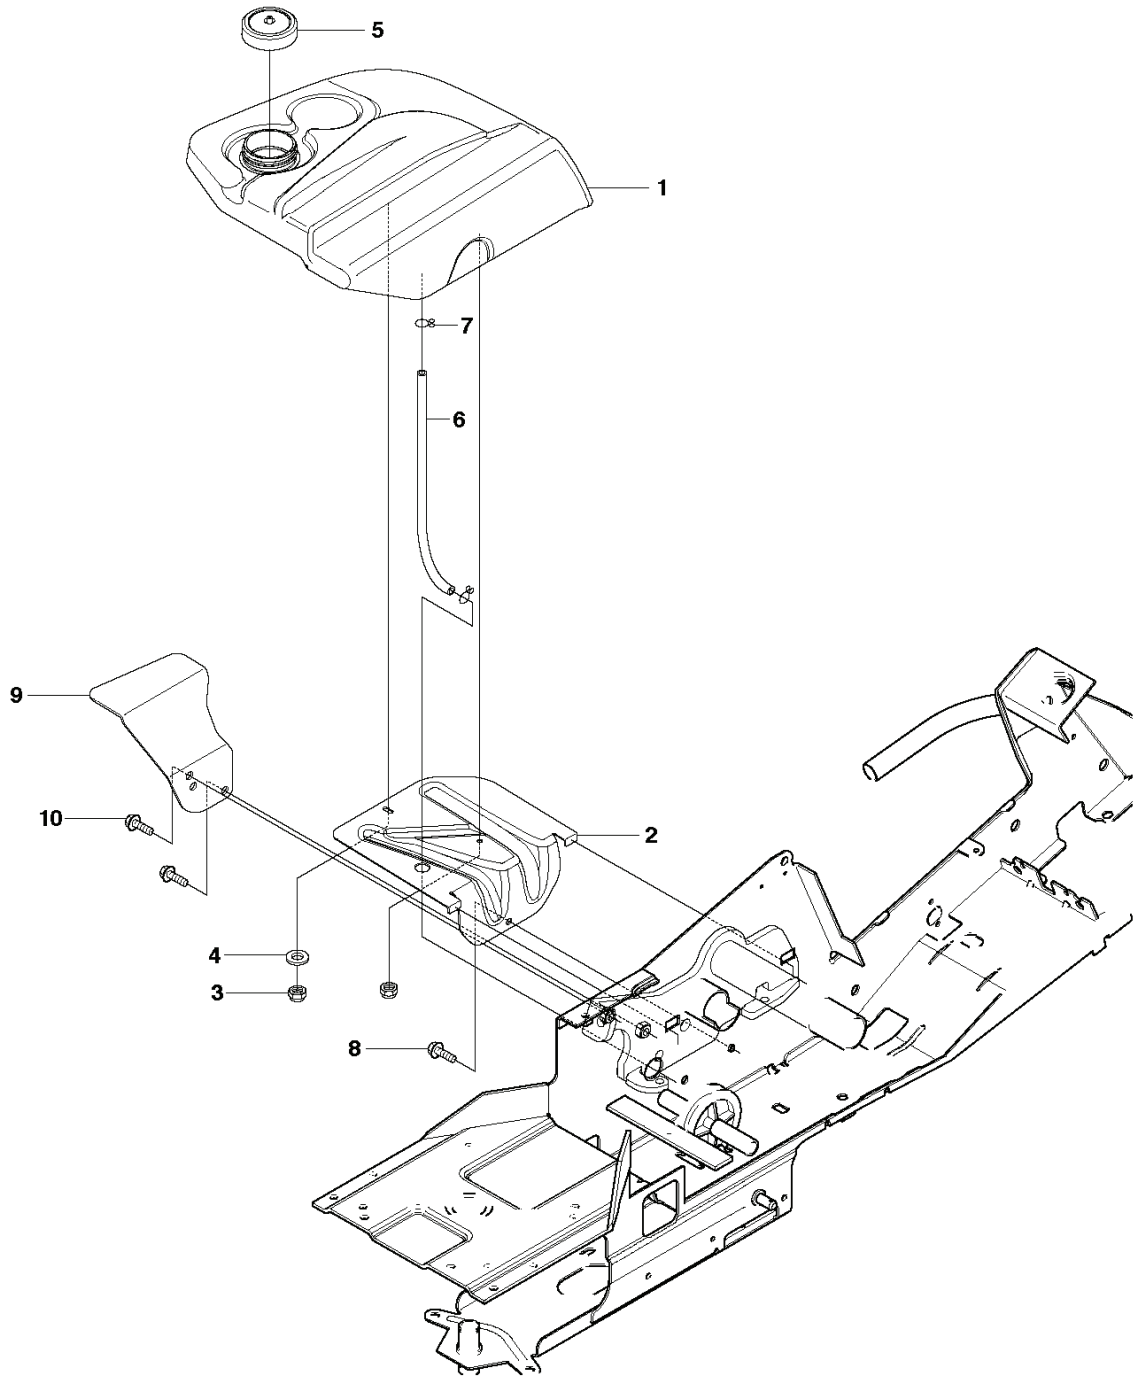

R18
FUEL SYSTEM

REF.	PART NO.	DESCRIPTION	REMARK	QTY.	KIT
1	535501301	FUEL TANK		1	
2	544329301	BRACKET		1	
3	732211601	LOCK NUT		2	
4	734115601	WASHER		1	
5	506673301	TANK CAP ASSY		1	
6	504800007	FUEL HOSE		1	
7	535469701	HOSE BRACE		2	
8	725236461	SCREW EHHFT		1	
9	501020301	SUPPORT		1	
10	725249371	SCREW EHHM		2