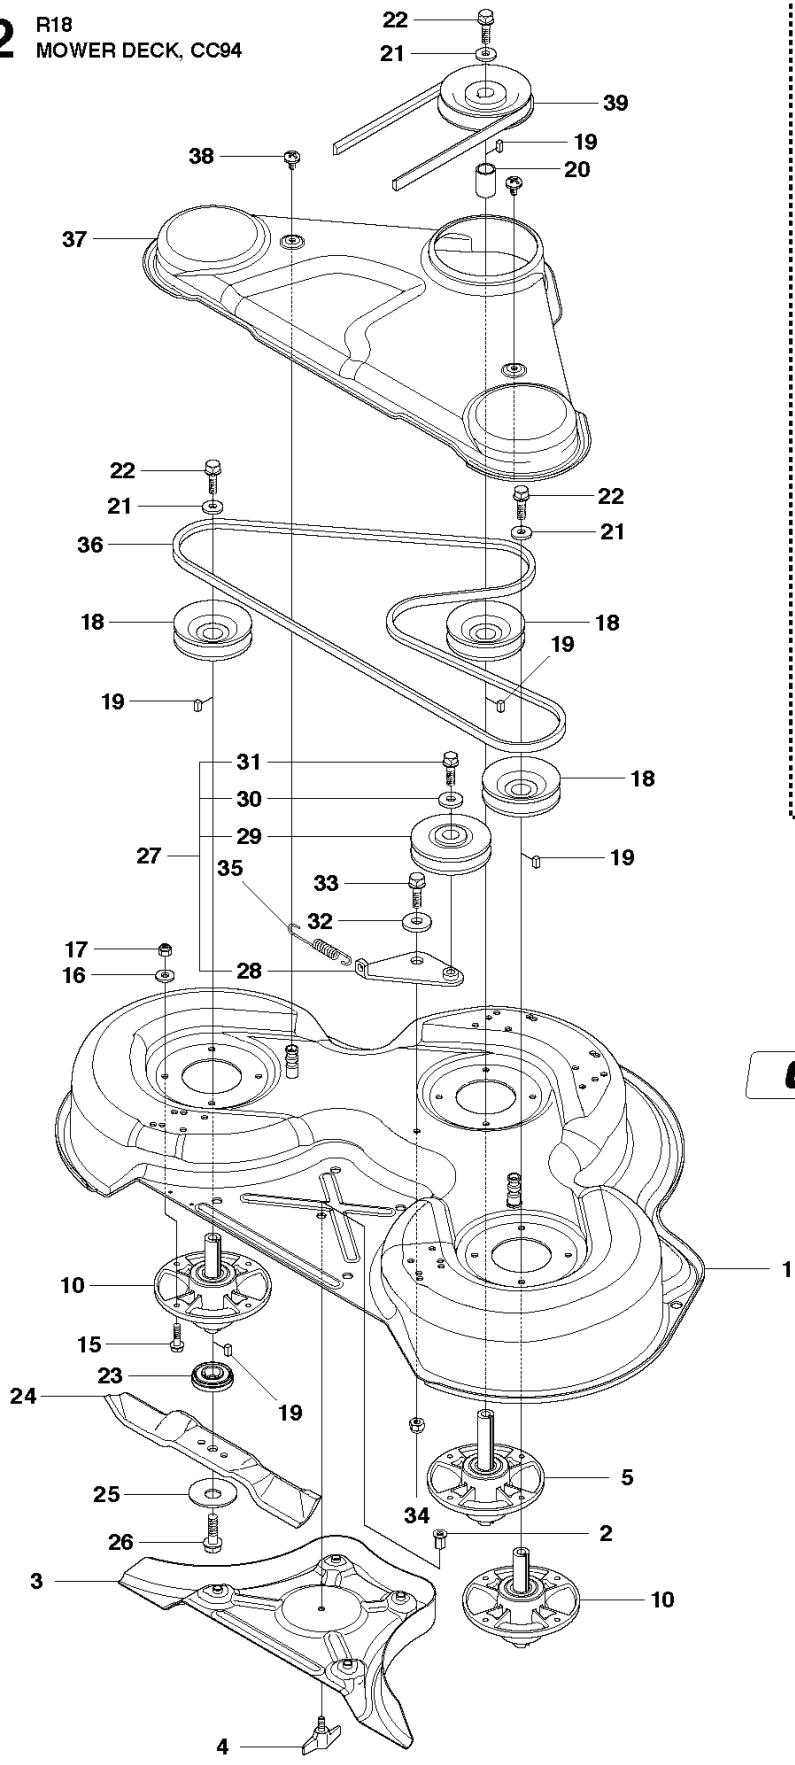

T2 R18
MOWER DECK, CC94