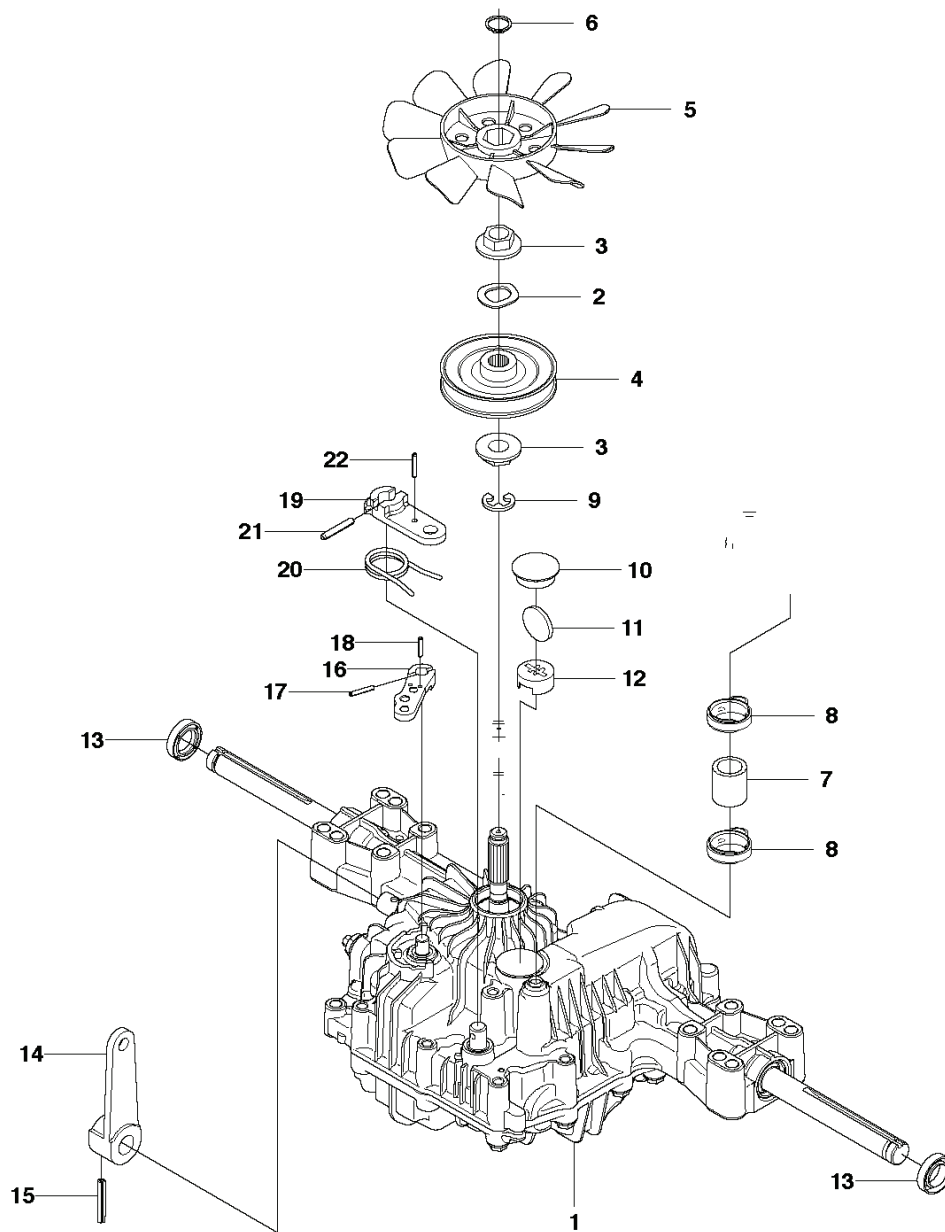

RIDER 18, 966414001, 2010-03

SPARE PARTS LIST

R18
CHASSIS

REF.	PART NO.	DESCRIPTION	REMARK	QTY.	KIT
1	544842301	FRAME		1	
2	544244204	ENGINE FRAME		1	
3	544244401	PLUG		2	
4	506570103	SCREW EHHFM		2	
5	725245171	SCREW EHHM		2	
6	732211801	LOCK NUT		2	
7	535470801	WHEEL AXLE		2	
8	725245961	SCREW EHHFT		2	

R18
CHASSIS, REAR

REF.	PART NO.	DESCRIPTION	REMARK	QTY.	KIT
1	506985803	SPINDLE		0	
2	738210504	BALL BEARING		0	
3	738211004	BALL BEARING		0	
4	735314010	CIRCLIP		0	
5	735312600	CIRCLIP		0	
6	506985901	SWING AXLE		0	
7	735312600	CIRCLIP		0	
8	506773401	WASHER		0	
9	740681421	V-RING		0	
10	535406001	BRACKET		0	
11	506986102	GLIDLAGER		0	10
27	506987701	BRACKET		0	
28	506566501	CLIP		0	
29	725236461	SCREW EHHFT		0	
46	506889901	HITCH		0	
47	725250051	SCREW EHHM		0	
48	544039602	COUNTERWEIGHT		0	

R18
CONTROLS

REF.	PART NO.	DESCRIPTION	REMARK	QTY.	KIT
1	544301501	THROTTLE CONTROL ASSY		1	
2	544301701	WIRE		1	
3	506889101	KNOB		1	
4	725236461	SCREW EHHFT		2	

R18
COVER

REF.	PART NO.	DESCRIPTION	REMARK	QTY.	KIT
13	535502501	CONTROL COVER		1	
14	544400501	SCREW		1	
15	544332103	CONTROL COVER		1	
16	544332202	COVER		1	
17	535429101	SPRING NUT		1	
18	544400501	SCREW		4	

R18
HYDROSTAT

REF.	PART NO.	DESCRIPTION	REMARK	QTY.	KIT
1	506986301	TRANSMISSION		1	
2	506986501	SPRING WASHER		1	
3	506986601	DISTANCE		2	
4	502451901	PULLEY		1	
5	506986801	FAN		1	
6	735311500	CIRCLIP		1	
7	502451601	TUBE		1	
8	506987001	HOSE CLAMP		2	
9	535402807	CLIP		1	1
10	535402832	PLUG		1	1
11	535402829	MAGNET		1	1
12	535402830	HOLDER		1	1
13	535402837	SEALING		2	1
14	502453201	CONTROL LEVER		1	1
15	535402809	PIN RETAINING SCREW		1	1
16	535402817	LEVER		1	1
17	535402816	PIN RETAINING SCREW		1	1
18	535402833	PIN RETAINING SCREW		1	1
19	535402838	LEVER		1	1
20	535402839	SPRING		1	1
21	535402840	PIN RETAINING SCREW		1	1
22	535402841	PIN		1	1