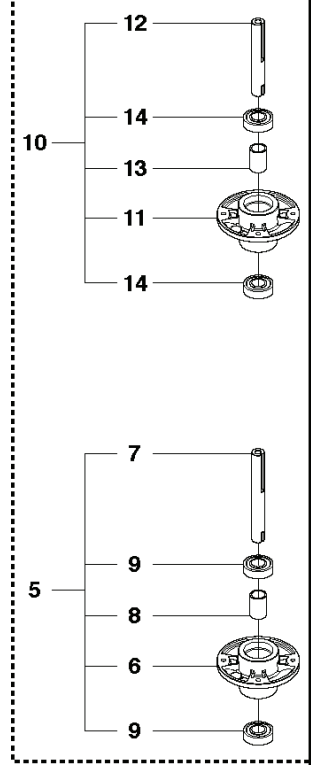

T2 R18
MOWER DECK, CC94