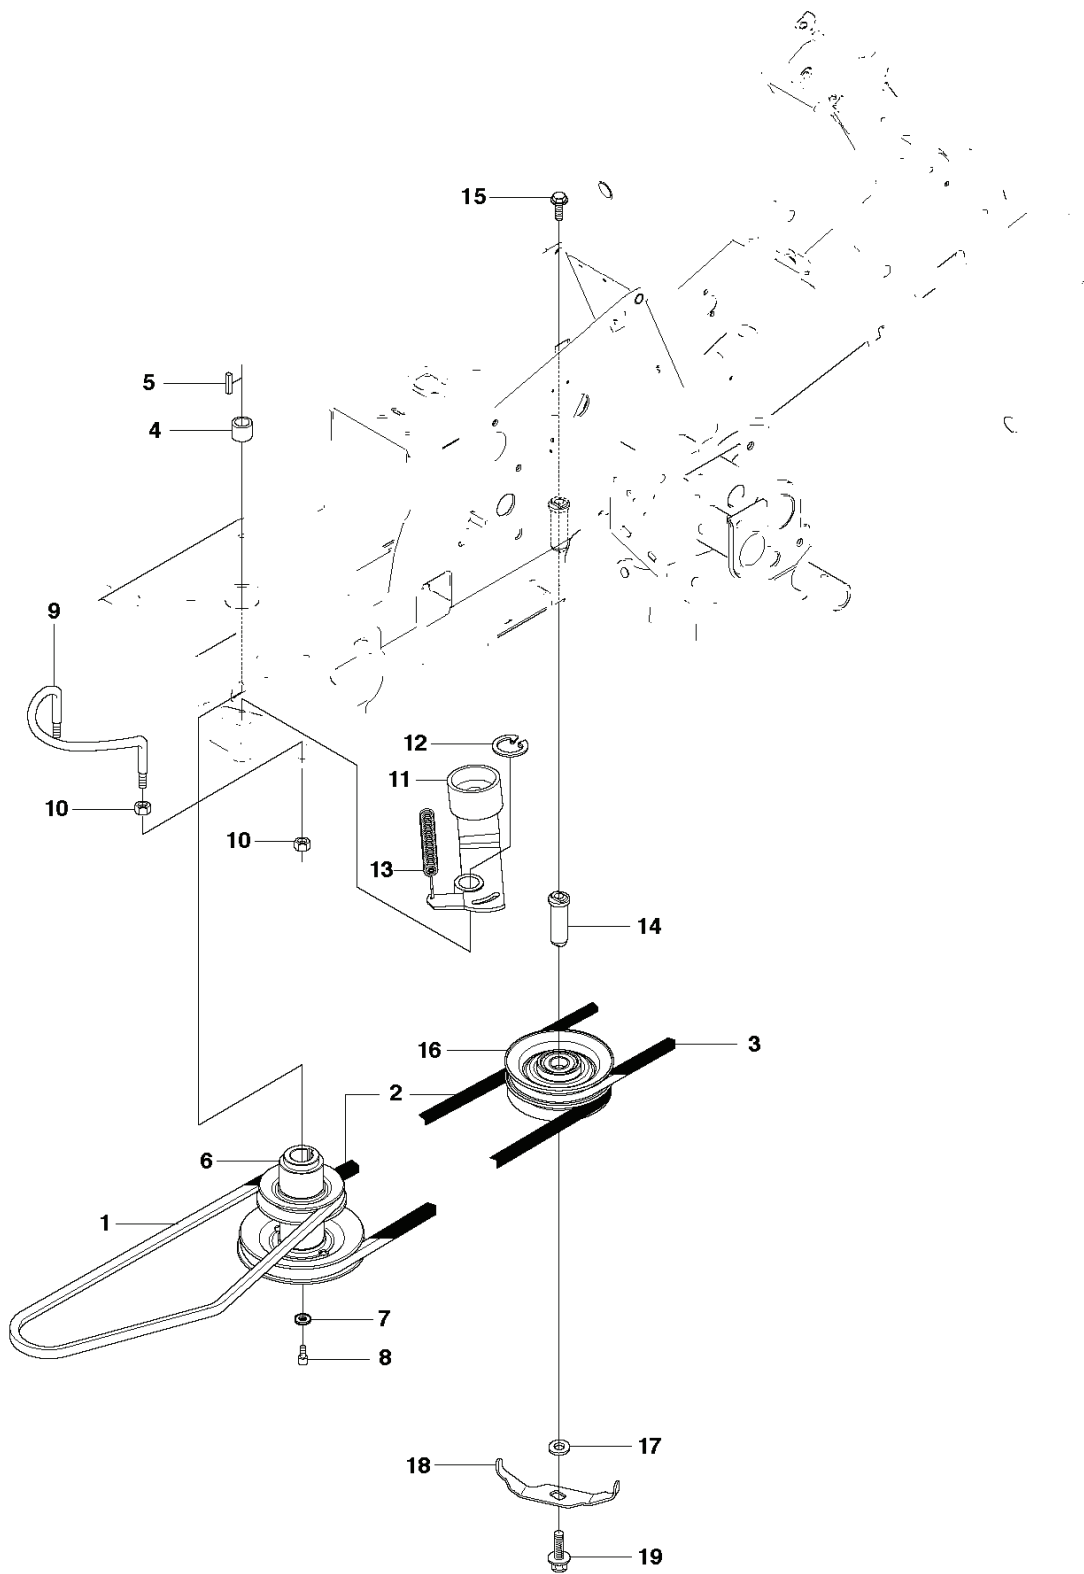

R18
PEDALS

REF.	PART NO.	DESCRIPTION	REMARK	QTY.	KIT
1	544126001	PEDAL PLATE ASSY		1	
2	535473701	KNOB		1	
3	506570104	SCREW EHHFM		4	
4	544403101	BRAKE LEVER ASSY		1	
5	725236461	SCREW EHHFT		2	
6	506946301	BRAKE SPRING		1	
7	506992701	BRAKE WIRE		1	
8	735310920	E-CLIP		1	
9	506535603	DRAW SPRING		1	
10	574411101	CONTROL CABLE		1	
11	506557301	VINKELLAS8 DIN71802		2	
12	732211401	LOCK NUT		2	
13	731231401	HEXAGON NUT		2	
14	522430801	BRACKET		1	
15	725236461	SCREW EHHFT		1	

R18
STEERING

REF.	PART NO.	DESCRIPTION	REMARK	QTY.	KIT
1	506671901	SPRING		1	
2	506576301	SPRING RETAINER		1	
3	506670801	LINK		1	
4	506597401	SCREW EHHFM		1	
5	544375202	STEERING WHEEL		1	
6	728745505	SCREW IHSETM		1	
7	731231801	HEXAGON NUT		1	
8	575631901	STEERING ROD		1	
9	506863401	DRIVER		3	
10	728844305	SCREW IHSETM		3	
11	506863601	WASHER		1	
12	506887801	SPACER		1	
13	738210404	BALL BEARING		1	
14	506570104	SCREW EHHFM		1	
15	506500903	BARRING WHEEL		1	
16	535424101	BARRING WHEEL		1	15
17	735314010	CIRCLIP		1	15
18	738220419	BALL BEARING		1	15
19	506500802	BUSHING		1	15
20	506675402	SCREW EHHFM		1	
21	734117441	WASHER		1	
22	506589104	WIRE ASSY		2	
23	506522401	STARTER PULLEY		2	
24	506539402	SHAFT		1	
25	735311420	E-CLIP		2	
26	506554601	CHAIN		1	
27	506554701	LINKAGE		2	
28	544427301	WIRE GUIDE		1	
29	731232051	HEXAGON NUT		4	

R18
TRANSMISSION

REF.	PART NO.	DESCRIPTION	REMARK	QTY.	KIT
1	589531201	BELT		1	
2	589530401	BELT		1	
3	594978001	BELT		1	
4	506509201	SPACING SLEEVE		1	
5	506555901	WEDGE		1	
6	535482401	PULLEY		1	
7	506597501	WASHER		1	
8	506556002	SCREW UNC		1	
9	506664501	BELT GUIDE		1	
10	731232051	HEXAGON NUT		4	
11	535484401	BELT TENSIONER ASSY		1	
12	735312600	CIRCLIP		1	
13	506665601	SPRING		1	
14	544426101	SHAFT		1	
15	506675402	SCREW EHHFM		1	
16	535482201	PULLEY		1	
17	506775701	WASHER		1	
18	544405301	BELT GUIDE		1	
19	506570105	SCREW EHHFM		1	