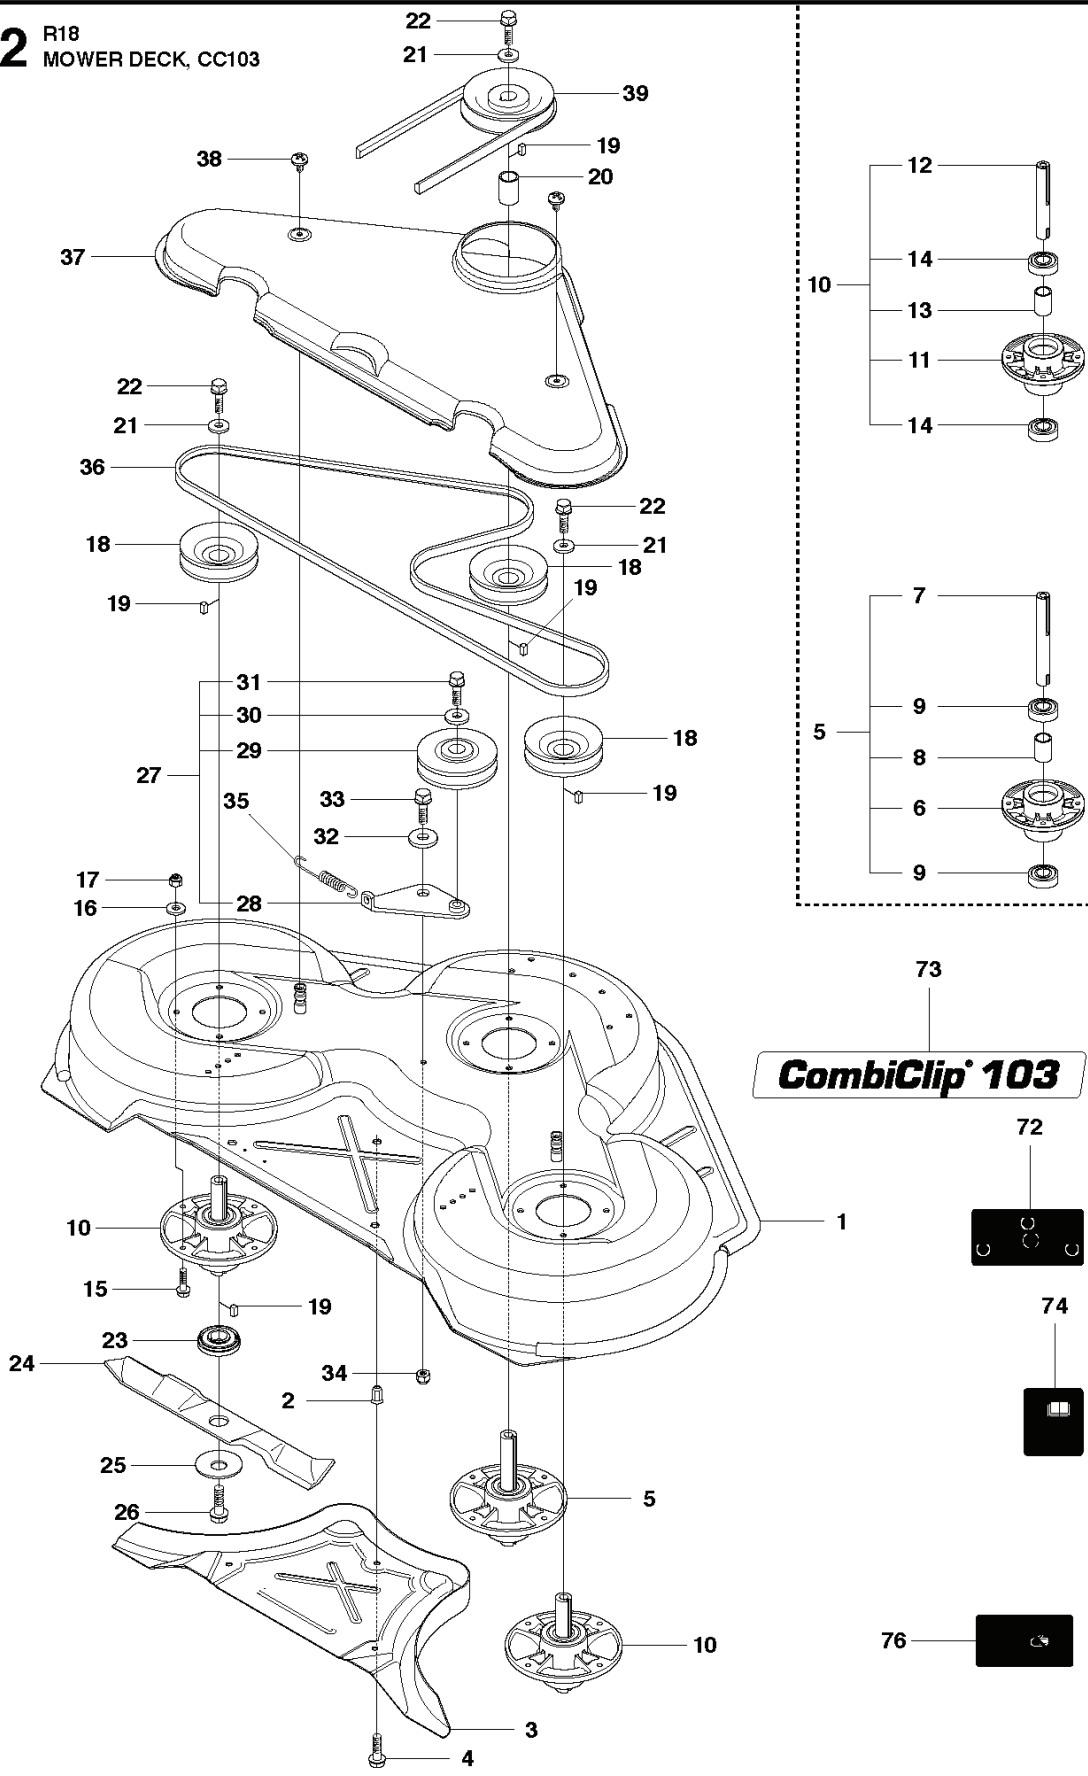

U2 R18
MOWER DECK, CC103

REF.	PART NO.	DESCRIPTION	REMARK	QTY.	KIT
1	574210801	CUTTING DECK		1	
2	506916201	NUT		1	
3	544449201	PLUG		1	
4	506570104	SCREW EHHFM		1	
5	544065902	BLADE HOUSING ASSY		1	
6	544067801	BEARING HOUSING		1	5
7	544067901	SHAFT		1	5
8	544068001	SPACING SLEEVE		1	5
9	738230434	BALL BEARING		2	5
10	544065901	BLADE HOUSING ASSY		2	
11	544067801	BEARING HOUSING		1	10
12	535428702	SHAFT		1	10
13	535428801	SPACER		1	10
14	738230434	BALL BEARING		2	10
15	535423801	SCREW RSQM		12	
16	734116401	WASHER		12	
17	732211801	LOCK NUT		12	
18	506922101	PULLEY		3	
19	506533501	PARALLEL KEY		7	
20	544068002	SPACING SLEEVE		1	
21	734117441	WASHER		3	
22	544114101	SCREW EHHM		3	
23	535504202	ADAPTER		3	
24	504188210	BLADE		3	
25	506792301	KNIFE PLATE		3	
26	544114101	SCREW EHHM		3	
27	506540701	BELT TENSIONER ASSY		1	
28	506519501	SPÄNNARM KPL.		1	27
29	506532701	PULLEY		1	27
30	734116441	WASHER		1	27
31	506558302	SCREW EHHFT		1	27
32	506918702	WASHER		1	
33	725245171	SCREW EHHM		1	
34	732211801	LOCK NUT		1	
35	506533101	SPRING		1	
36	589530601	BELT		1	
37	544096101	BELT COVER		1	
38	544400501	SCREW		2	
39	506778601	PULLEY		1	
72	506789701	LABEL		1	
73	574210302	DECAL		1	
74	506929001	LABEL		1	
76	574510001	DECAL		1