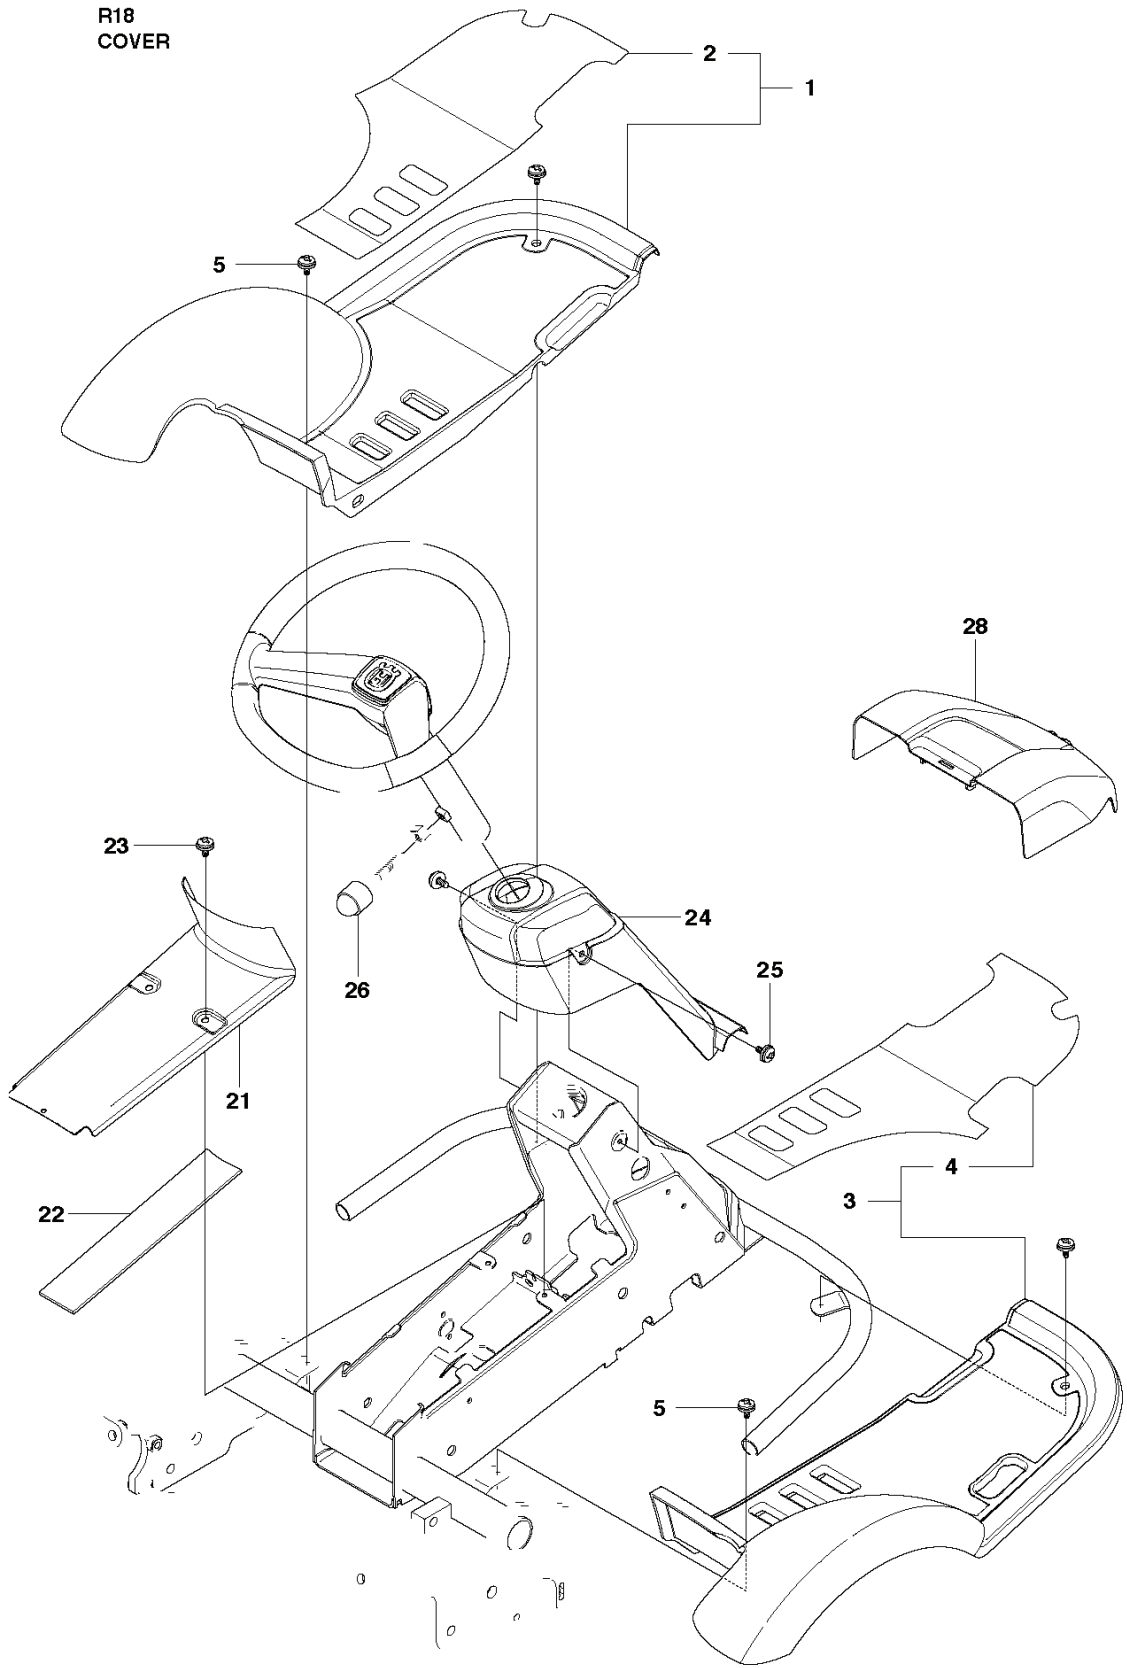

R18
COVER

REF.	PART NO.	DESCRIPTION	REMARK	QTY.	KIT
1	544895901	FOOT PLATE		1	
2	544248401	MAT		1	1
3	544895903	FOOT PLATE		1	
4	544248403	MAT		1	3
5	544400501	SCREW		4	
21	544239201	COVER		1	
22	544427501	MAT		1	
23	544400501	SCREW		2	
24	544326501	COVER		1	
25	544400501	SCREW		2	
26	544433201	PROTECTIVE COVER		1	
28	525562401	UNIT COVER		1