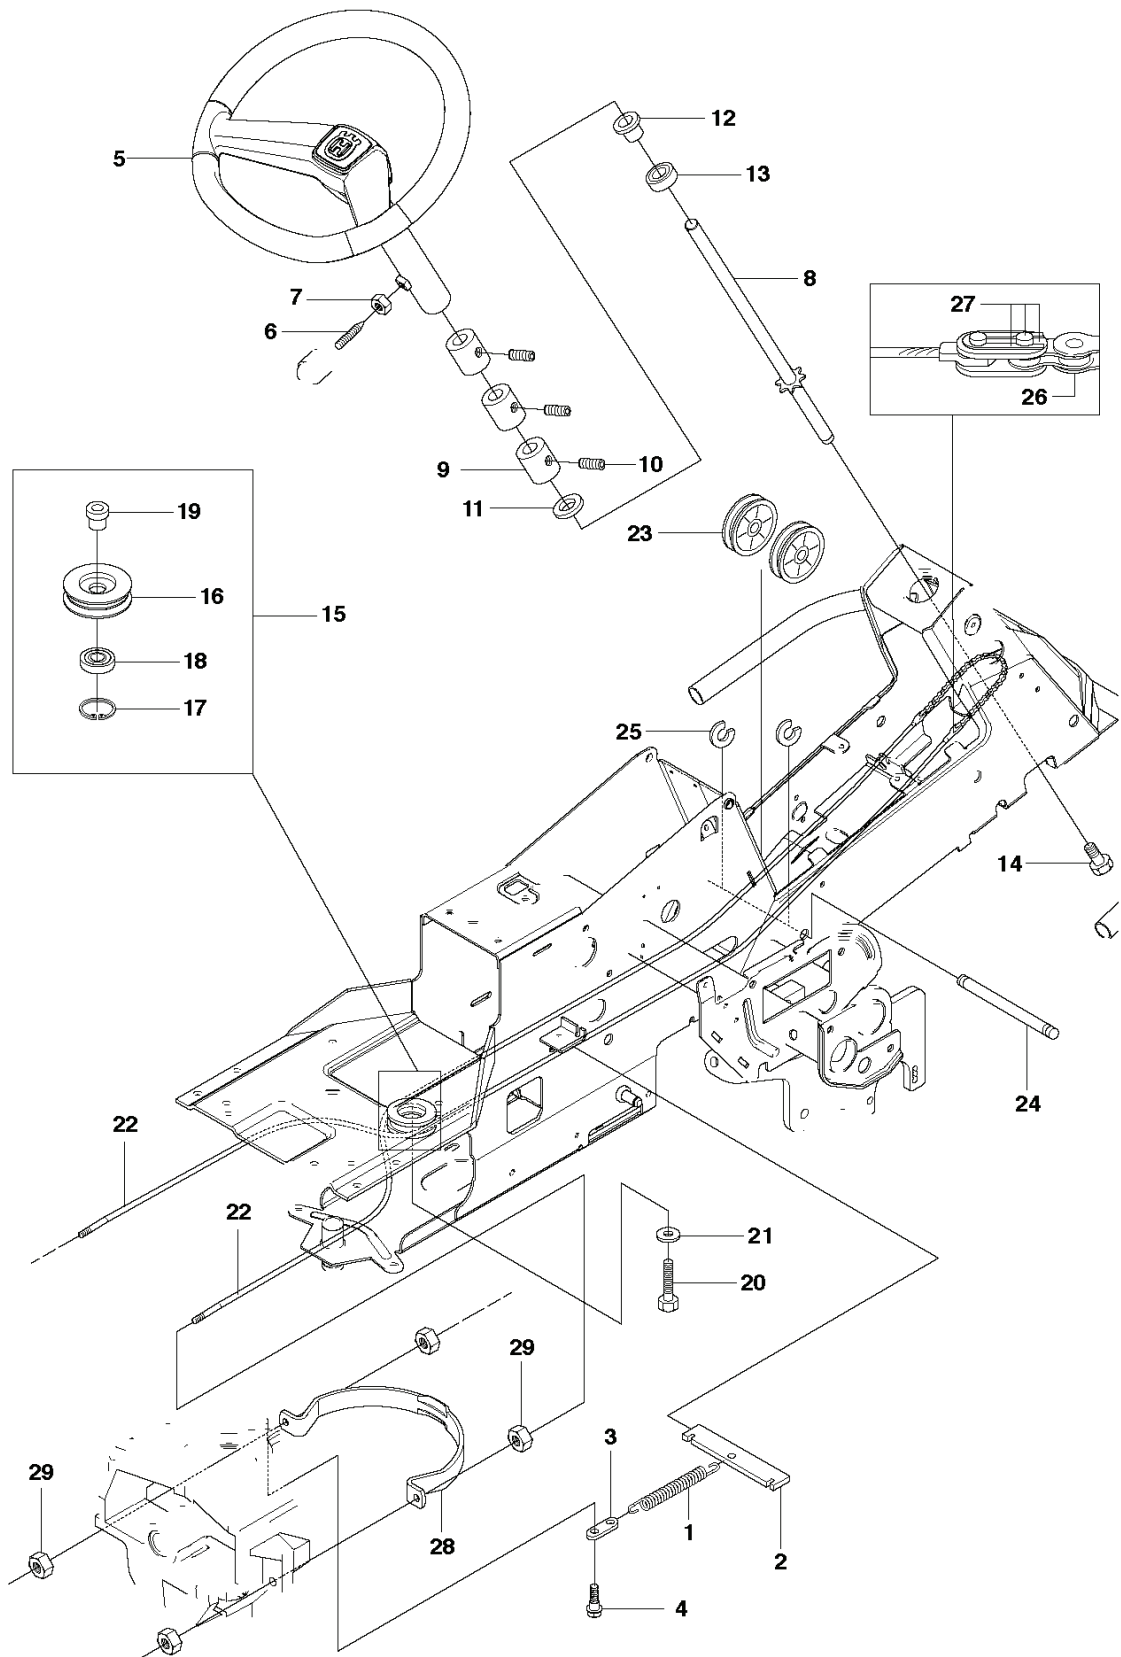

R18
STEERING

REF.	PART NO.	DESCRIPTION	REMARK	QTY.	KIT
1	506671901	SPRING		1	
2	506576301	SPRING RETAINER		1	
3	506670801	LINK		1	
4	506597401	SCREW EHHFM		1	
5	544375202	STEERING WHEEL		1	
6	728745505	SCREW IHSETM		1	
7	731231801	HEXAGON NUT		1	
8	575631901	STEERING ROD		1	
9	506863401	DRIVER		3	
10	728844305	SCREW IHSETM		3	
11	506863601	WASHER		1	
12	506887801	SPACER		1	
13	738210404	BALL BEARING		1	
14	506570104	SCREW EHHFM		1	
15	506500903	BARRING WHEEL		1	
16	535424101	BARRING WHEEL		1	15
17	735314010	CIRCLIP		1	15
18	738220419	BALL BEARING		1	15
19	506500802	BUSHING		1	15
20	506675402	SCREW EHHFM		1	
21	734117441	WASHER		1	
22	506589104	WIRE ASSY		2	
23	506522401	STARTER PULLEY		2	
24	506539402	SHAFT		1	
25	735311420	E-CLIP		2	
26	506554601	CHAIN		1	
27	506554701	LINKAGE		2	
28	544427301	WIRE GUIDE		1	
29	731232051	HEXAGON NUT		4